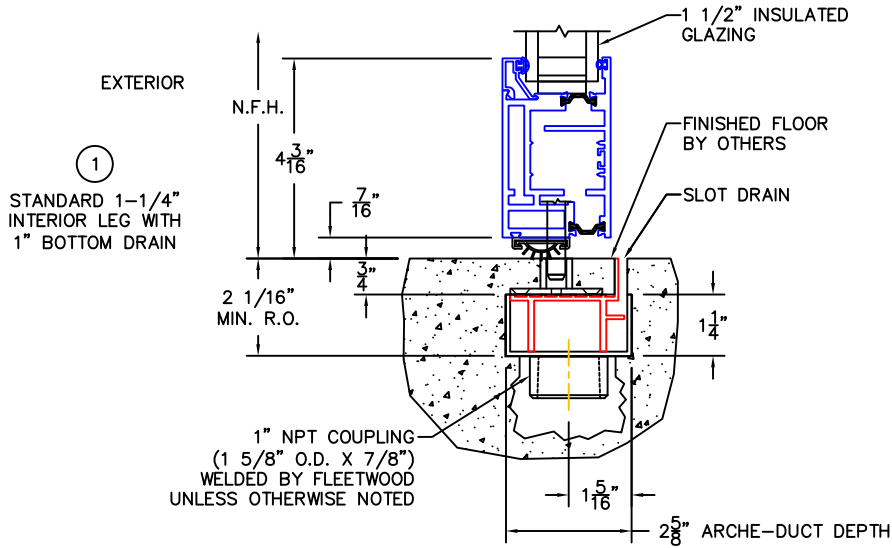

(USE RULER TO SCALE DIMENSIONS IN INCHES)

SCALE: 1/4

## ARCHE-DUCT (OUT-SWING) 1" & 1-1/2" INSULATED GLAZING SHOWN

- NET FRAME HEIGHT IS FROM FINISHED FLOOR (DOES NOT INCLUDE ARCHE-DUCT).
- NET FRAME WIDTH DOES NOT INCLUDE ARCHE-DUCT.
- GLASS PENETRATION: 1/2"
- 3/32" VENT FLUSH TOLERANCE IN CLOSED POSITION.