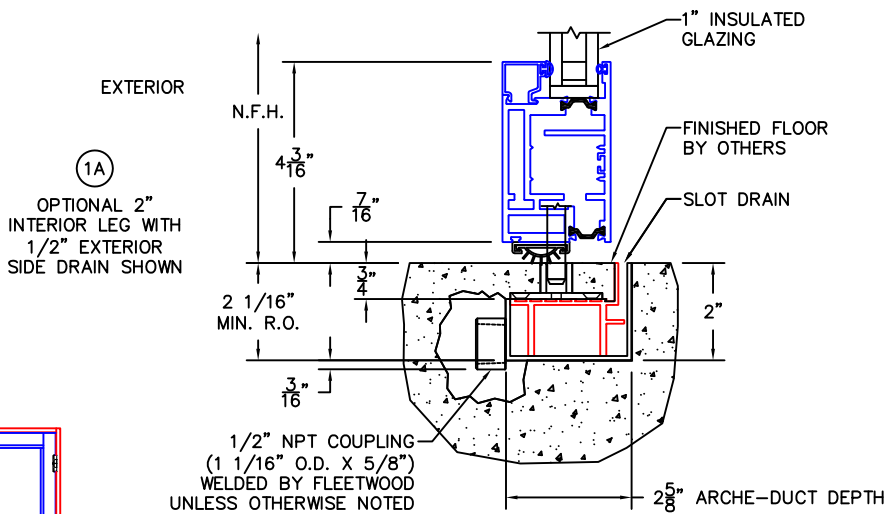

(USE RULER TO SCALE DIMENSIONS IN INCHES)

SCALE: 1/4

## ARCHE-DUCT (OUT-SWING) 1" & 1-1/2" INSULATED GLAZING SHOWN

- NET FRAME HEIGHT IS FROM FINISHED FLOOR (DOES NOT INCLUDE ARCHE-DUCT).
- NET FRAME WIDTH DOES NOT INCLUDE ARCHE-DUCT.
- GLASS PENETRATION: 1/2"
- 3/32" VENT FLUSH TOLERANCE IN CLOSED POSITION.