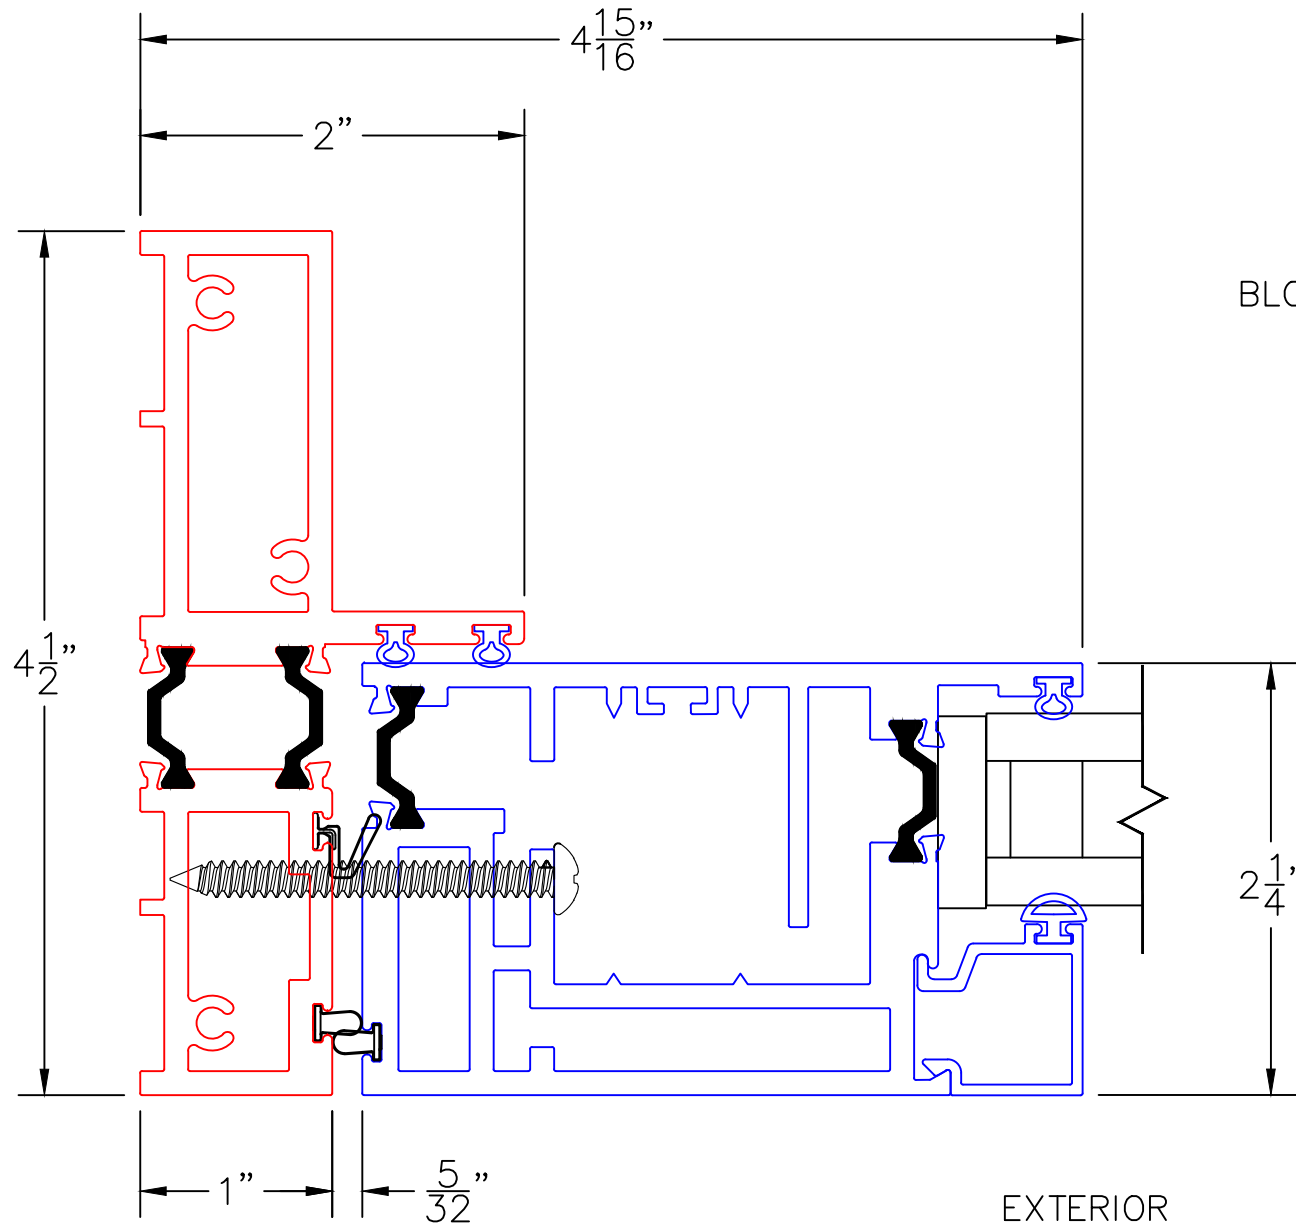

(USE RULER TO SCALE DIMENSIONS IN INCHES)

SCALE: 1/4"

WIDE STYLE FIXED LITE 1" & 1-1/2" INSULATED & 9/16" SINGLE GLAZING SHOWN

-GLASS PENETRATION: 1/2"
-EXTERIOR RATED PRODUCTS HAVE WEEP SLOTS ON HORIZONTAL SILLS.

SCALE: FULL

WIDE STYLE FIXED LITE DETAIL
9/16" SINGLE GLAZING SHOWN

0 0.5 1
(USE RULER TO SCALE DIMENSIONS IN INCHES)

SCALE: FULL

WIDE STYLE FIXED LITE DETAIL
1-1/2" INSULATED GLAZING SHOWN

EXTERIOR

2

STANDARD
SILL

0 0.5 1
(USE RULER TO SCALE DIMENSIONS IN INCHES)
SCALE: FULL

WIDE STYLE FIXED LITE DETAIL
1" INSULATED GLAZING SHOWN

3

BLOCK JAMB
FIXED

WIDE STYLE FIXED LITE DETAIL (LOCK AT TDL)
1" INSULATED GLAZING SHOWN

(USE RULER TO SCALE DIMENSIONS IN INCHES)

SCALE: 3/4

④

T-MULLION
FIXED | LOCK

WIDE STYLE FIXED LITE DETAIL (HINGE AT TDL)
1" INSULATED GLAZING SHOWN

0 0.5 1 1.5 2
(USE RULER TO SCALE DIMENSIONS IN INCHES)
SCALE: 3/4