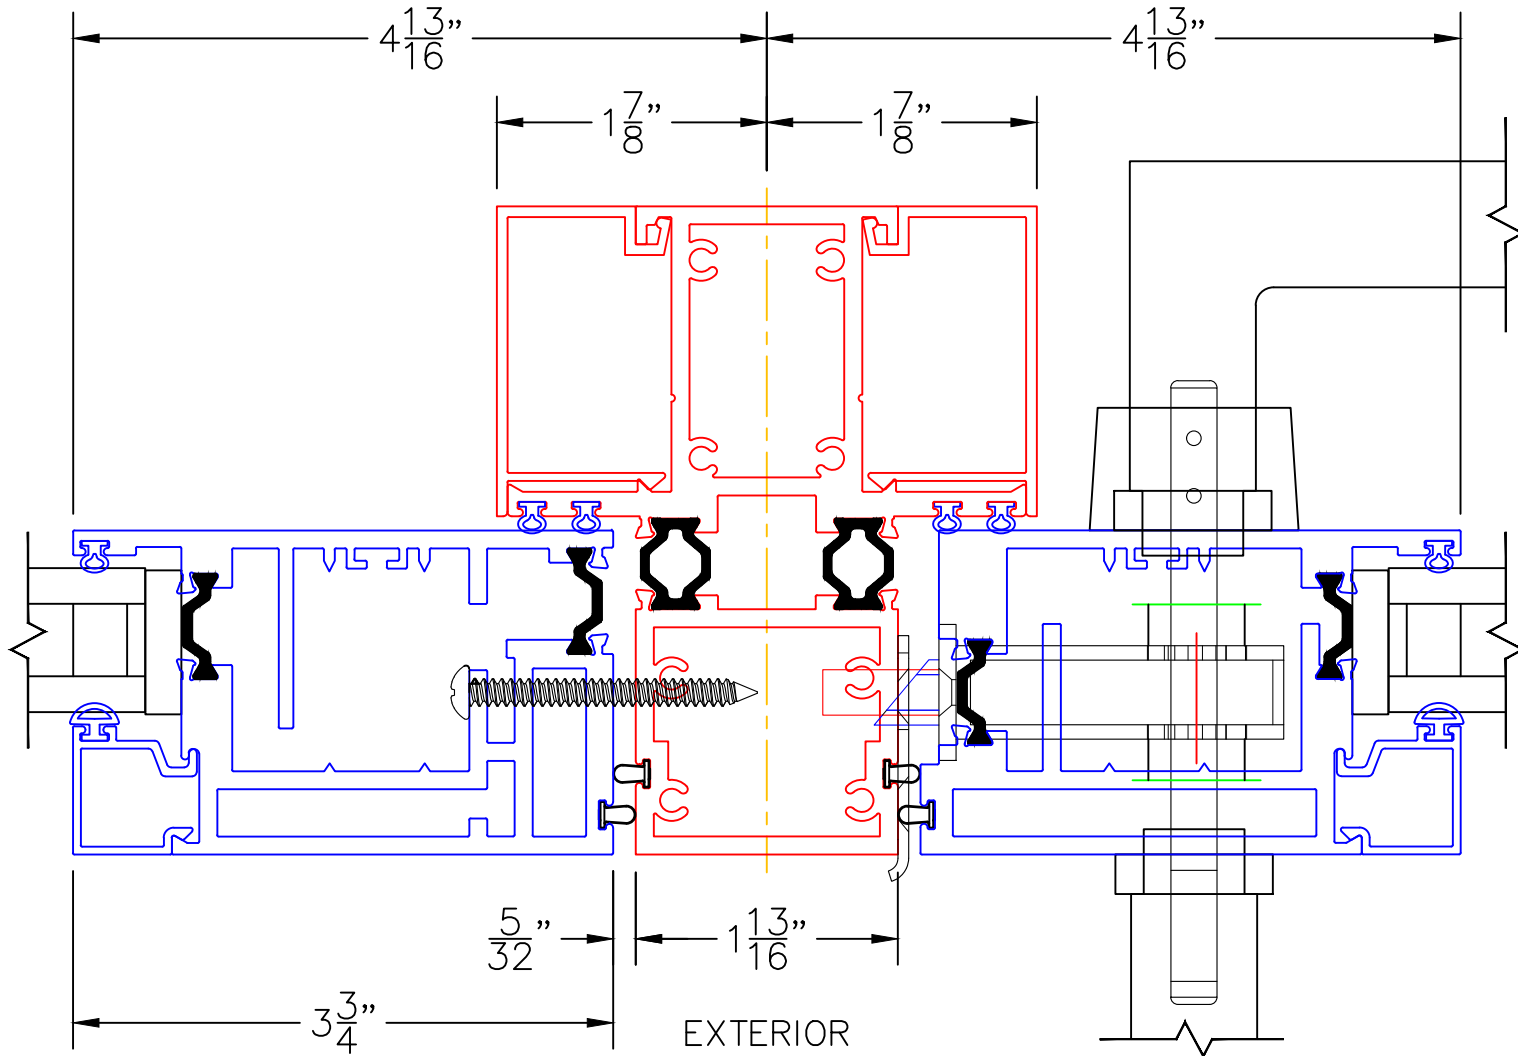

(USE RULER TO SCALE DIMENSIONS IN INCHES)

SCALE: 1/4"

WIDE STYLE FIXED LITE 1" & 1-1/2" INSULATED & 9/16" SINGLE GLAZING SHOWN

-GLASS PENETRATION: 1/2"
-EXTERIOR RATED PRODUCTS HAVE WEEP SLOTS ON HORIZONTAL SILLS.

SCALE: FULL

WIDE STYLE FIXED LITE DETAIL
9/16" SINGLE GLAZING SHOWN

0 0.5 1
(USE RULER TO SCALE DIMENSIONS IN INCHES)

SCALE: FULL

WIDE STYLE FIXED LITE DETAIL
1-1/2" INSULATED GLAZING SHOWN

EXTERIOR

2

STANDARD
SILL

0 0.5 1
(USE RULER TO SCALE DIMENSIONS IN INCHES)
SCALE: FULL

WIDE STYLE FIXED LITE DETAIL
1" INSULATED GLAZING SHOWN

3

BLOCK JAMB
FIXED

WIDE STYLE FIXED LITE DETAIL (LOCK AT TDL)
1" INSULATED GLAZING SHOWN

(USE RULER TO SCALE DIMENSIONS IN INCHES)

SCALE: 3/4

④

T-MULLION
FIXED | LOCK

WIDE STYLE FIXED LITE DETAIL (HINGE AT TDL)
1" INSULATED GLAZING SHOWN

0 0.5 1 1.5 2
(USE RULER TO SCALE DIMENSIONS IN INCHES)
SCALE: 3/4