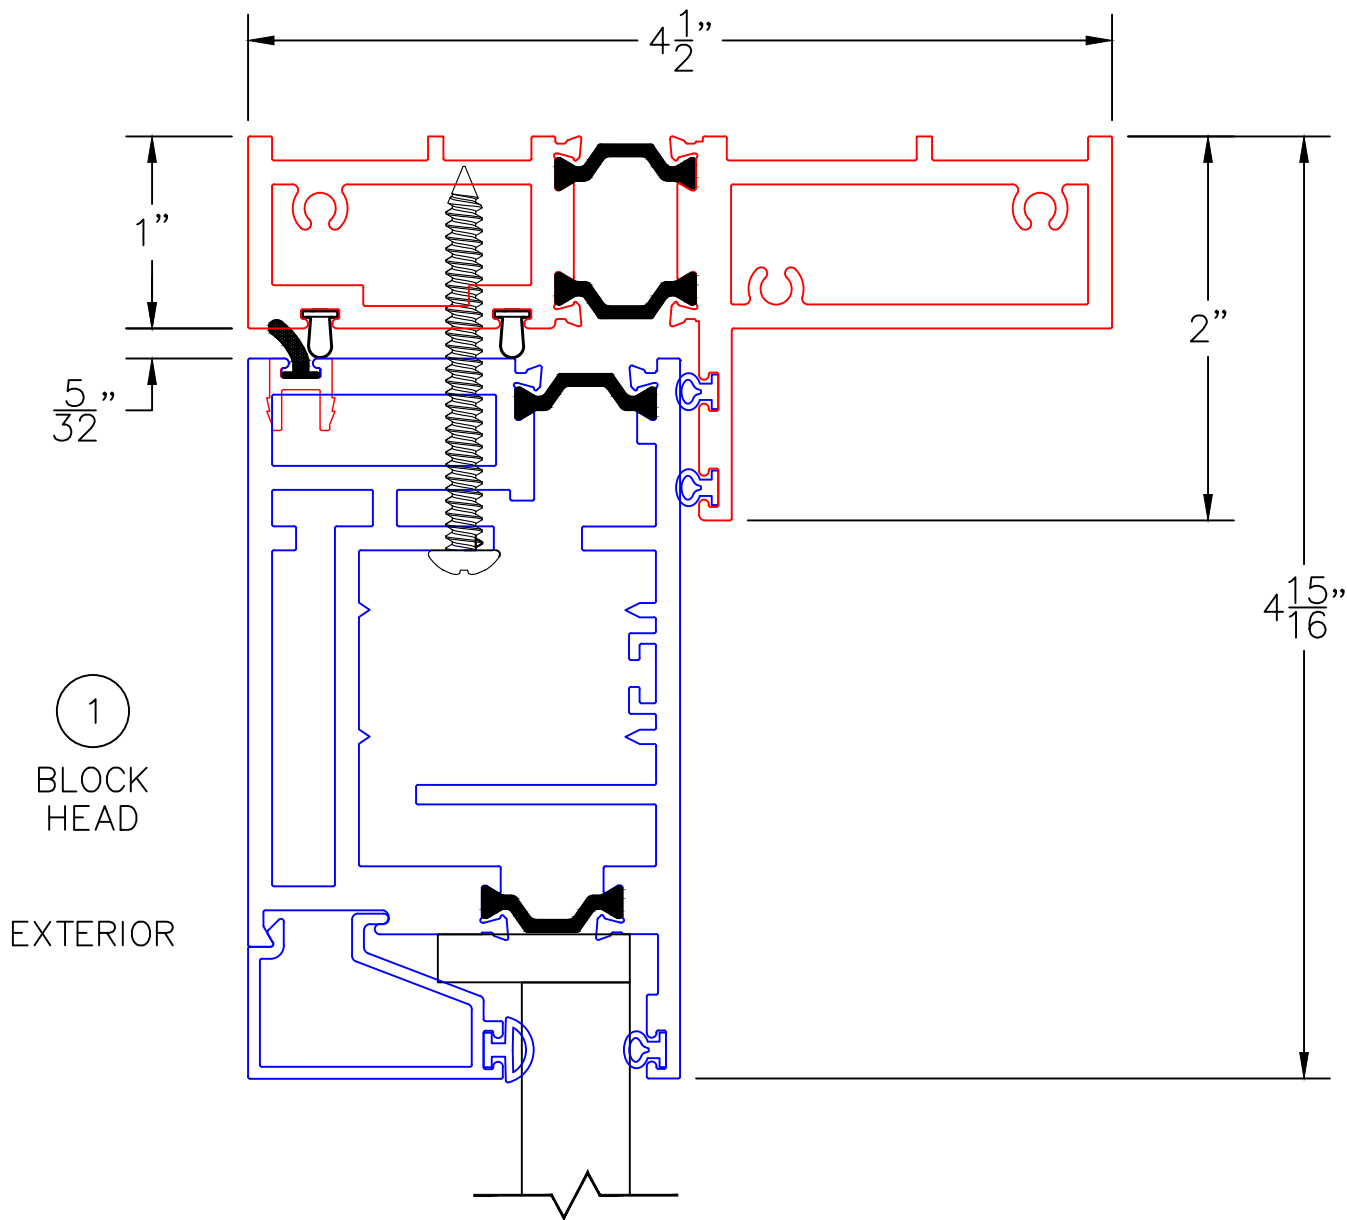

(USE RULER TO SCALE DIMENSIONS IN INCHES)

SCALE: 1/4"

WIDE STYLE FIXED LITE 1" & 1-1/2" INSULATED & 9/16" SINGLE GLAZING SHOWN

-GLASS PENETRATION: 1/2"
-EXTERIOR RATED PRODUCTS HAVE WEEP SLOTS ON HORIZONTAL SILLS.

SCALE: FULL

WIDE STYLE FIXED LITE DETAIL
9/16" SINGLE GLAZING SHOWN

0 0.5 1
(USE RULER TO SCALE DIMENSIONS IN INCHES)

SCALE: FULL

WIDE STYLE FIXED LITE DETAIL
1-1/2" INSULATED GLAZING SHOWN

EXTERIOR

2

STANDARD
SILL

0 0.5 1
(USE RULER TO SCALE DIMENSIONS IN INCHES)
SCALE: FULL

WIDE STYLE FIXED LITE DETAIL
1" INSULATED GLAZING SHOWN

3

BLOCK JAMB
FIXED

WIDE STYLE FIXED LITE DETAIL (LOCK AT TDL)
1" INSULATED GLAZING SHOWN

(USE RULER TO SCALE DIMENSIONS IN INCHES)

SCALE: 3/4

④

T-MULLION
FIXED | LOCK

WIDE STYLE FIXED LITE DETAIL (HINGE AT TDL)
1" INSULATED GLAZING SHOWN

0 0.5 1 1.5 2
(USE RULER TO SCALE DIMENSIONS IN INCHES)
SCALE: 3/4