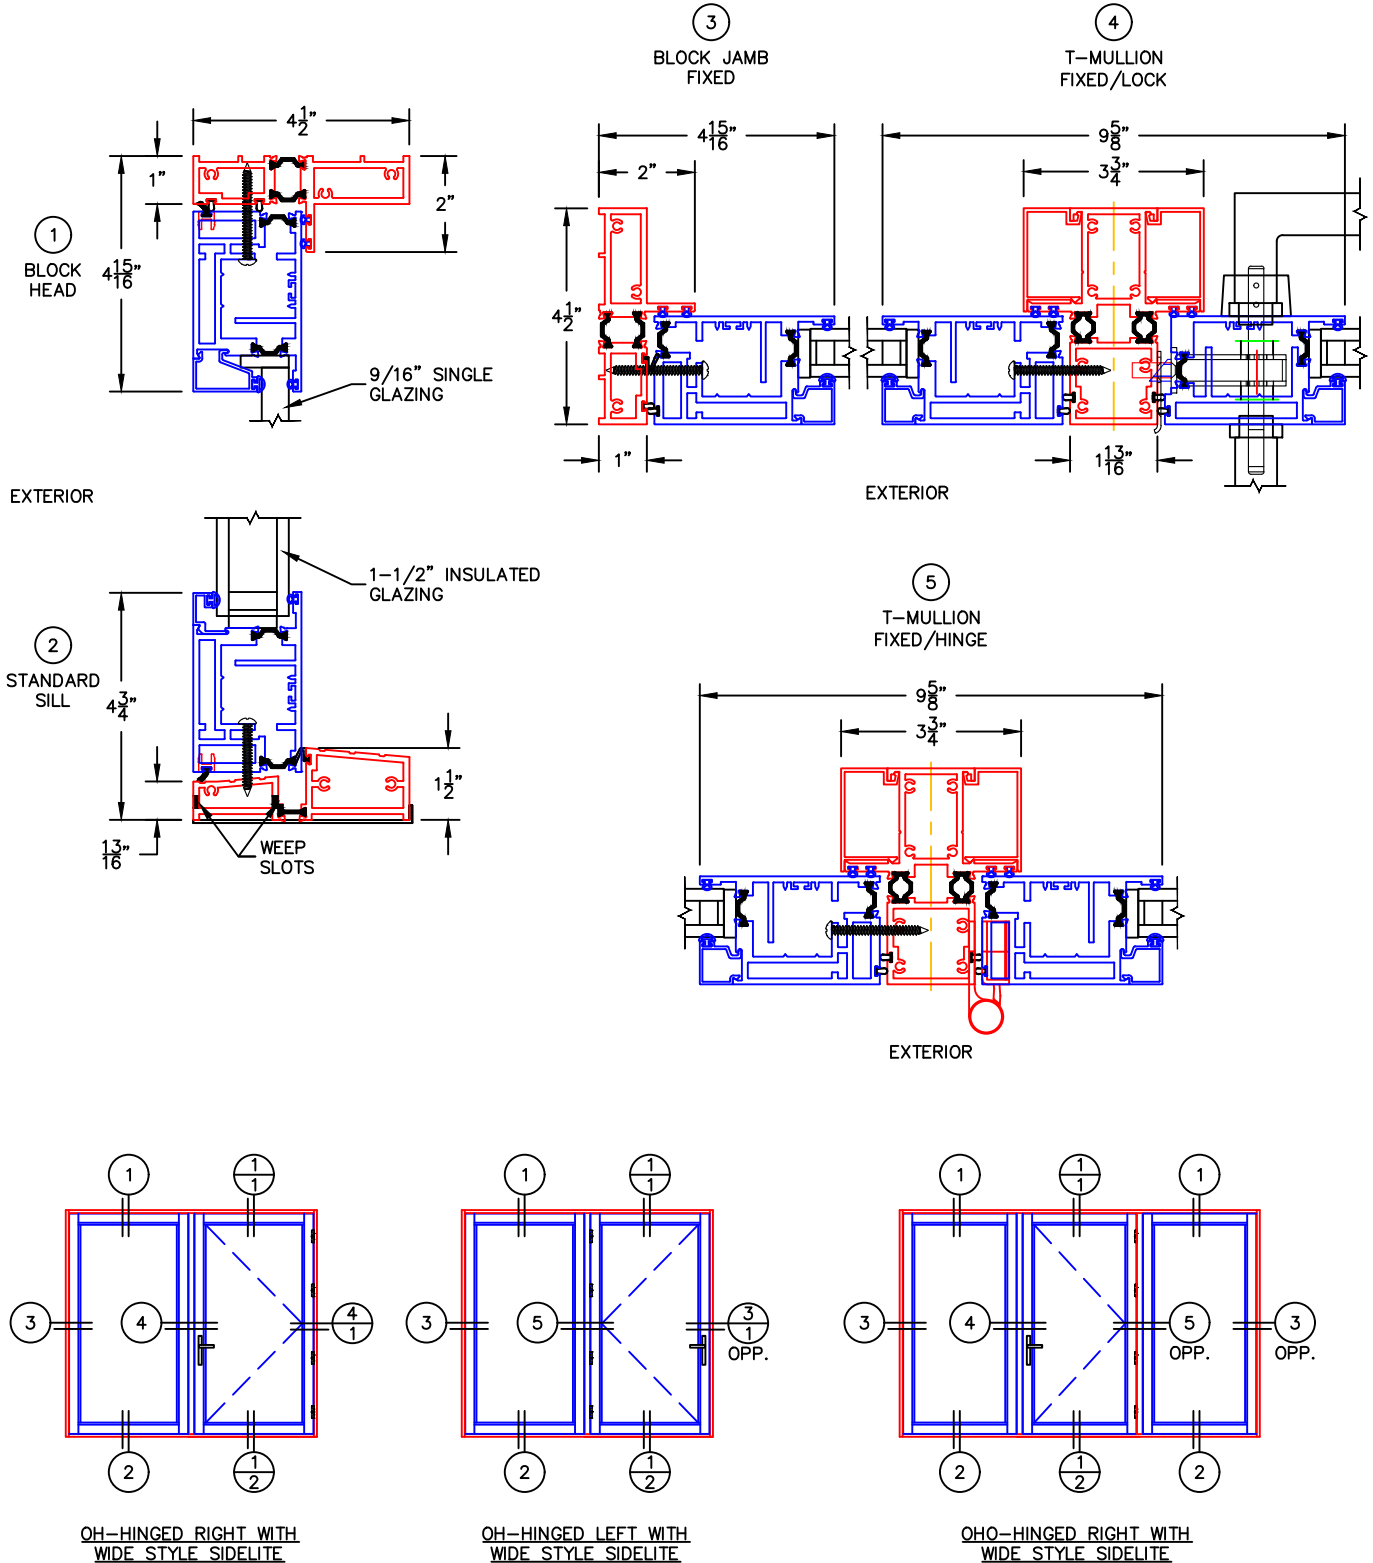

(USE RULER TO SCALE DIMENSIONS IN INCHES)

SCALE: 1/4"

WIDE STYLE FIXED LITE 1" & 1-1/2" INSULATED & 9/16" SINGLE GLAZING SHOWN

-GLASS PENETRATION: 1/2"
-EXTERIOR RATED PRODUCTS HAVE WEEP SLOTS ON HORIZONTAL SILLS.

SCALE: FULL

WIDE STYLE FIXED LITE DETAIL
9/16" SINGLE GLAZING SHOWN

0 0.5 1
(USE RULER TO SCALE DIMENSIONS IN INCHES)

SCALE: FULL

WIDE STYLE FIXED LITE DETAIL
1-1/2" INSULATED GLAZING SHOWN

EXTERIOR

2

STANDARD
SILL

0 0.5 1
(USE RULER TO SCALE DIMENSIONS IN INCHES)
SCALE: FULL

WIDE STYLE FIXED LITE DETAIL
1" INSULATED GLAZING SHOWN

3

BLOCK JAMB
FIXED

WIDE STYLE FIXED LITE DETAIL (LOCK AT TDL)
1" INSULATED GLAZING SHOWN

(USE RULER TO SCALE DIMENSIONS IN INCHES)

SCALE: 3/4

④

T-MULLION
FIXED | LOCK

WIDE STYLE FIXED LITE DETAIL (HINGE AT TDL)
1" INSULATED GLAZING SHOWN

0 0.5 1 1.5 2
(USE RULER TO SCALE DIMENSIONS IN INCHES)
SCALE: 3/4