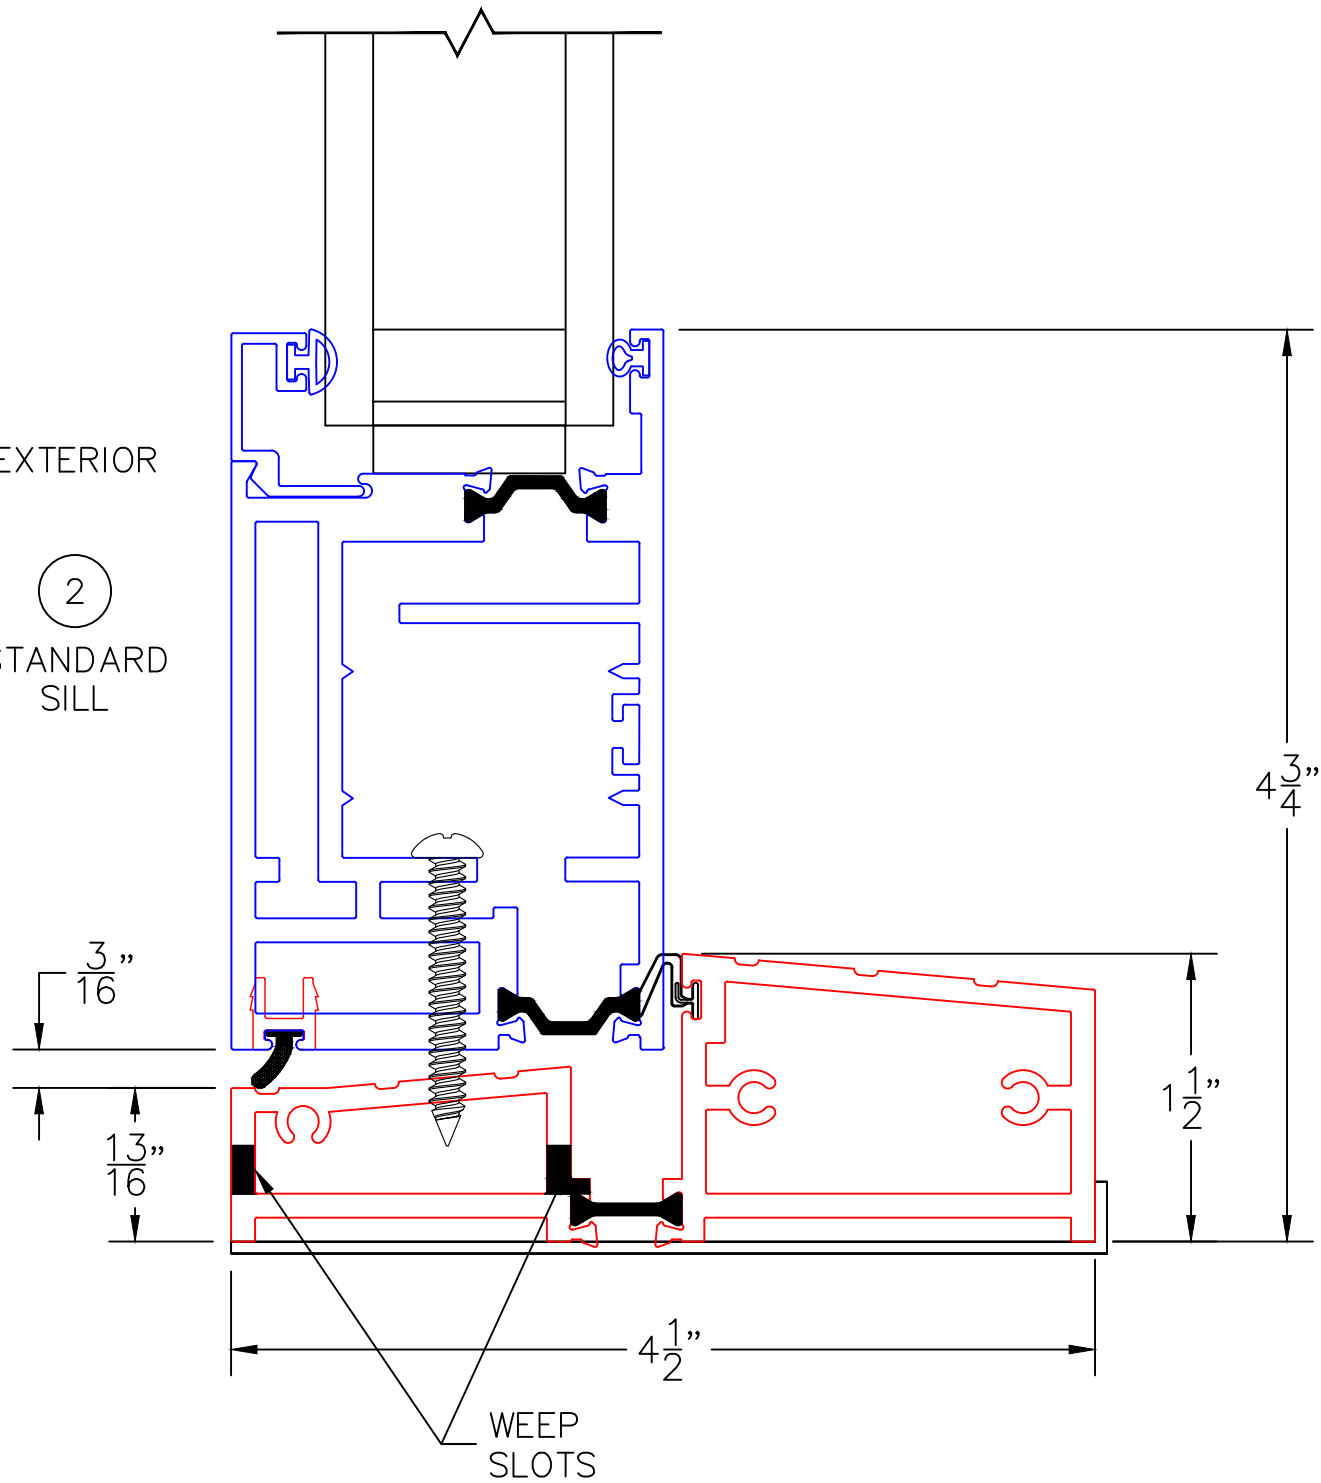

(USE RULER TO SCALE DIMENSIONS IN INCHES)

SCALE: 1/4"

WIDE STYLE FIXED LITE 1" & 1-1/2" INSULATED & 9/16" SINGLE GLAZING SHOWN

-GLASS PENETRATION: 1/2"
-EXTERIOR RATED PRODUCTS HAVE WEEP SLOTS ON HORIZONTAL SILLS.

SCALE: FULL

WIDE STYLE FIXED LITE DETAIL
9/16" SINGLE GLAZING SHOWN

0 0.5 1
(USE RULER TO SCALE DIMENSIONS IN INCHES)

SCALE: FULL

WIDE STYLE FIXED LITE DETAIL
1-1/2" INSULATED GLAZING SHOWN

EXTERIOR

2

STANDARD
SILL

0 0.5 1
(USE RULER TO SCALE DIMENSIONS IN INCHES)
SCALE: FULL

WIDE STYLE FIXED LITE DETAIL
1" INSULATED GLAZING SHOWN

3

BLOCK JAMB
FIXED

WIDE STYLE FIXED LITE DETAIL (LOCK AT TDL)
1" INSULATED GLAZING SHOWN

(USE RULER TO SCALE DIMENSIONS IN INCHES)

SCALE: 3/4

④

T-MULLION
FIXED | LOCK

WIDE STYLE FIXED LITE DETAIL (HINGE AT TDL)
1" INSULATED GLAZING SHOWN

0 0.5 1 1.5 2
(USE RULER TO SCALE DIMENSIONS IN INCHES)
SCALE: 3/4