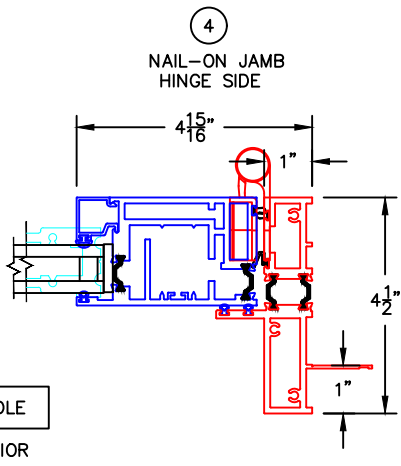

(USE RULER TO SCALE DIMENSIONS IN INCHES)
SCALE: 1/4"

IN-SWING DOOR
1" & 1-1/2" INSULATED & 9/16" SINGLE
GLAZING SHOWN

-GLASS PENETRATION: 1/2"
-EXTERIOR RATED PRODUCTS HAVE WEEP SLOTS ON HORIZONTAL SILLS.

0 0.5 1
(USE RULER TO SCALE DIMENSIONS IN INCHES)
SCALE: FULL

IN-SWING DOOR DETAILS
1" INSULATED GLAZING SHOWN

0 0.5 1
(USE RULER TO SCALE DIMENSIONS IN INCHES)
SCALE: FULL

IN-SWING DOOR DETAILS
9/16" SINGLE GLAZING SHOWN

0 0.5 1
(USE RULER TO SCALE DIMENSIONS IN INCHES)
SCALE: FULL

IN-SWING DOOR DETAILS
1-1/2" INSULATED GLAZING SHOWN

0 0.5 1
(USE RULER TO SCALE DIMENSIONS IN INCHES)
SCALE: FULL

IN-SWING DOOR DETAILS
1" INSULATED GLAZING SHOWN

0 0.5 1
 (USE RULER TO SCALE DIMENSIONS IN INCHES)
SCALE: FULL

IN-SWING DOOR DETAILS 1" INSULATED GLAZING SHOWN

3

BLOCK JAMB
HANDLE SIDE

0 0.5 1
(USE RULER TO SCALE DIMENSIONS IN INCHES)
SCALE: FULL

IN-SWING DOOR DETAILS 1" INSULATED GLAZING SHOWN