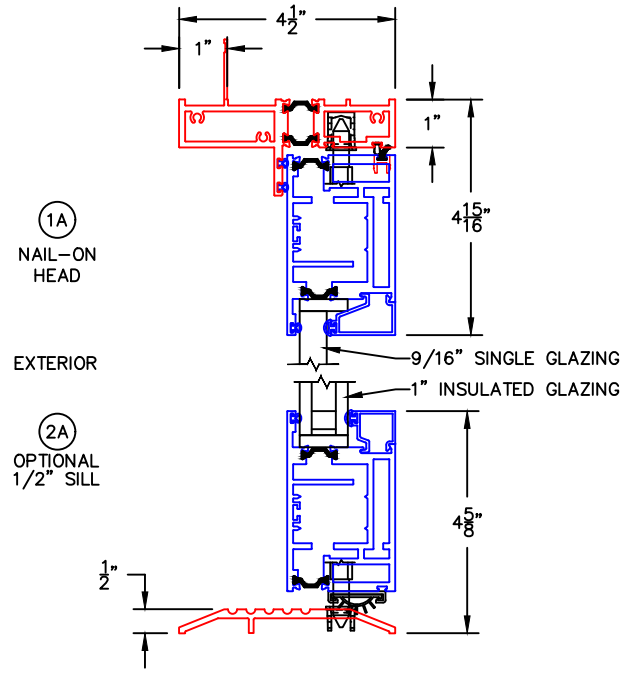

(USE RULER TO SCALE DIMENSIONS IN INCHES)
SCALE: 1/4"

IN-SWING DOOR
1" & 1-1/2" INSULATED & 9/16" SINGLE
GLAZING SHOWN

-GLASS PENETRATION: 1/2"
-EXTERIOR RATED PRODUCTS HAVE WEEP SLOTS ON HORIZONTAL SILLS.

0 0.5 1
(USE RULER TO SCALE DIMENSIONS IN INCHES)
SCALE: FULL

IN-SWING DOOR DETAILS
1" INSULATED GLAZING SHOWN

0 0.5 1
(USE RULER TO SCALE DIMENSIONS IN INCHES)
SCALE: FULL

IN-SWING DOOR DETAILS
9/16" SINGLE GLAZING SHOWN

0 0.5 1
(USE RULER TO SCALE DIMENSIONS IN INCHES)
SCALE: FULL

IN-SWING DOOR DETAILS
1-1/2" INSULATED GLAZING SHOWN

0 0.5 1
(USE RULER TO SCALE DIMENSIONS IN INCHES)
SCALE: FULL

IN-SWING DOOR DETAILS
1" INSULATED GLAZING SHOWN

0 0.5 1
 (USE RULER TO SCALE DIMENSIONS IN INCHES)
SCALE: FULL

IN-SWING DOOR DETAILS 1" INSULATED GLAZING SHOWN

3

BLOCK JAMB
HANDLE SIDE

0 0.5 1
(USE RULER TO SCALE DIMENSIONS IN INCHES)
SCALE: FULL

IN-SWING DOOR DETAILS 1" INSULATED GLAZING SHOWN