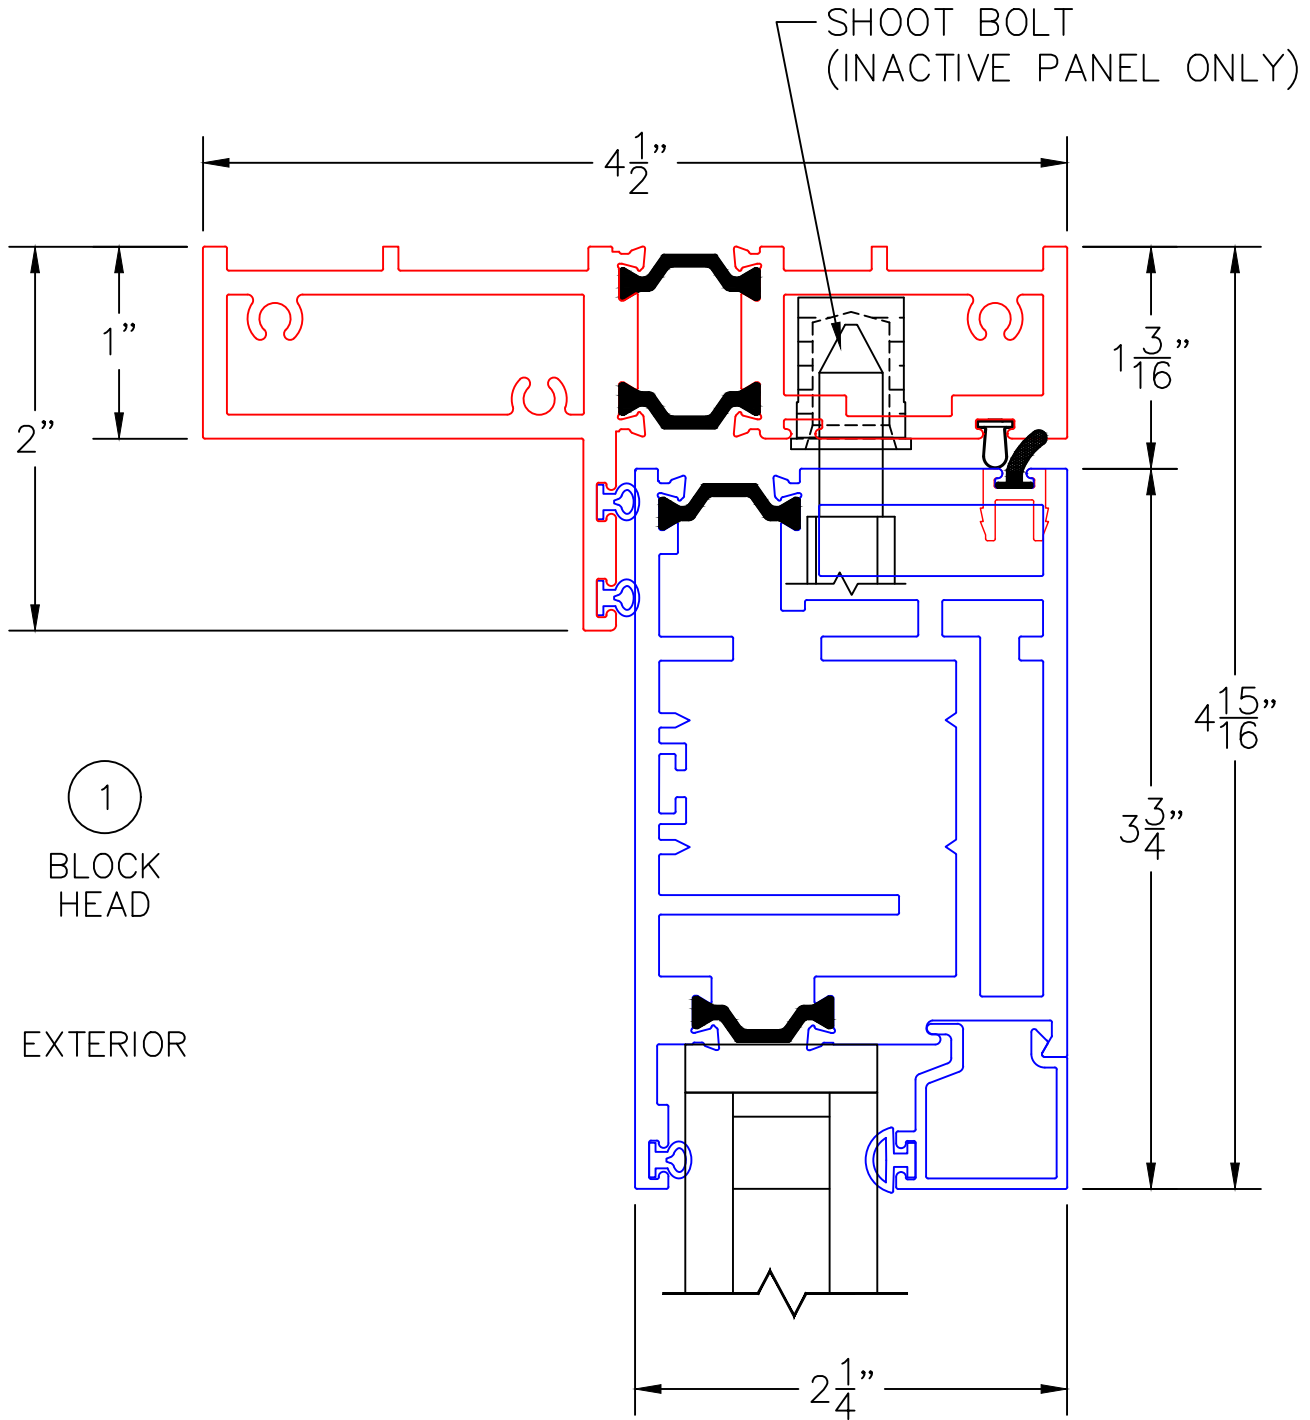

(USE RULER TO SCALE DIMENSIONS IN INCHES)
SCALE: 1/4"

IN-SWING DOOR
1" & 1-1/2" INSULATED & 9/16" SINGLE
GLAZING SHOWN

-GLASS PENETRATION: 1/2"
-EXTERIOR RATED PRODUCTS HAVE WEEP SLOTS ON HORIZONTAL SILLS.

0 0.5 1
(USE RULER TO SCALE DIMENSIONS IN INCHES)
SCALE: FULL

IN-SWING DOOR DETAILS
1" INSULATED GLAZING SHOWN

0 0.5 1
(USE RULER TO SCALE DIMENSIONS IN INCHES)
SCALE: FULL

IN-SWING DOOR DETAILS
9/16" SINGLE GLAZING SHOWN

0 0.5 1
(USE RULER TO SCALE DIMENSIONS IN INCHES)
SCALE: FULL

IN-SWING DOOR DETAILS
1-1/2" INSULATED GLAZING SHOWN

0 0.5 1
(USE RULER TO SCALE DIMENSIONS IN INCHES)
SCALE: FULL

IN-SWING DOOR DETAILS
1" INSULATED GLAZING SHOWN

0 0.5 1
 (USE RULER TO SCALE DIMENSIONS IN INCHES)
SCALE: FULL

IN-SWING DOOR DETAILS 1" INSULATED GLAZING SHOWN

3

BLOCK JAMB
HANDLE SIDE

0 0.5 1
(USE RULER TO SCALE DIMENSIONS IN INCHES)
SCALE: FULL

IN-SWING DOOR DETAILS 1" INSULATED GLAZING SHOWN