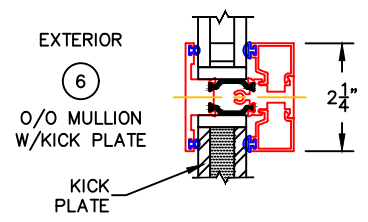

(USE RULER TO SCALE DIMENSIONS IN INCHES)
SCALE: 1/4"

IN-SWING DOOR
1" & 1-1/2" INSULATED & 9/16" SINGLE
GLAZING SHOWN

-GLASS PENETRATION: 1/2"
-EXTERIOR RATED PRODUCTS HAVE WEEP SLOTS ON HORIZONTAL SILLS.

0 0.5 1
(USE RULER TO SCALE DIMENSIONS IN INCHES)
SCALE: FULL

IN-SWING DOOR DETAILS
1" INSULATED GLAZING SHOWN

0 0.5 1
(USE RULER TO SCALE DIMENSIONS IN INCHES)
SCALE: FULL

IN-SWING DOOR DETAILS
9/16" SINGLE GLAZING SHOWN

0 0.5 1
(USE RULER TO SCALE DIMENSIONS IN INCHES)
SCALE: FULL

IN-SWING DOOR DETAILS
1-1/2" INSULATED GLAZING SHOWN

0 0.5 1
(USE RULER TO SCALE DIMENSIONS IN INCHES)
SCALE: FULL

IN-SWING DOOR DETAILS
1" INSULATED GLAZING SHOWN

0 0.5 1
 (USE RULER TO SCALE DIMENSIONS IN INCHES)
SCALE: FULL

IN-SWING DOOR DETAILS 1" INSULATED GLAZING SHOWN

3

BLOCK JAMB
HANDLE SIDE

0 0.5 1
(USE RULER TO SCALE DIMENSIONS IN INCHES)
SCALE: FULL

IN-SWING DOOR DETAILS 1" INSULATED GLAZING SHOWN