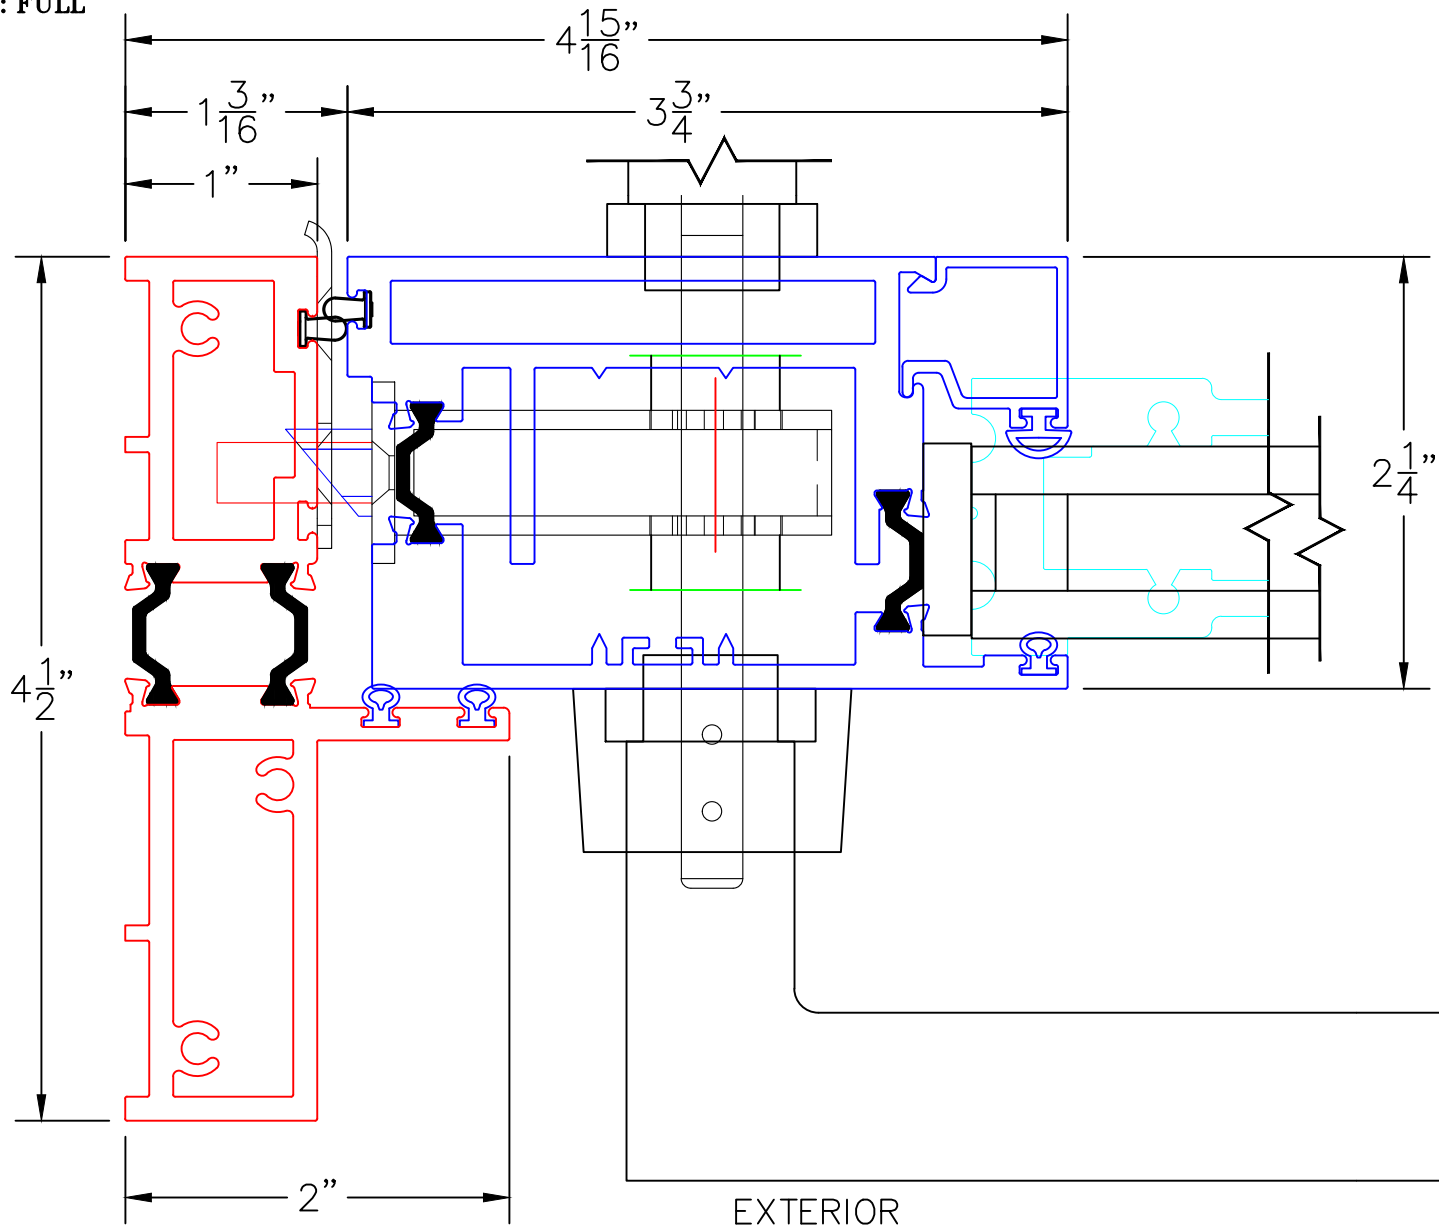

(USE RULER TO SCALE DIMENSIONS IN INCHES)
SCALE: 1/4"

IN-SWING DOOR
1" & 1-1/2" INSULATED & 9/16" SINGLE
GLAZING SHOWN

-GLASS PENETRATION: 1/2"
-EXTERIOR RATED PRODUCTS HAVE WEEP SLOTS ON HORIZONTAL SILLS.

0 0.5 1
(USE RULER TO SCALE DIMENSIONS IN INCHES)
SCALE: FULL

IN-SWING DOOR DETAILS
1" INSULATED GLAZING SHOWN

0 0.5 1
(USE RULER TO SCALE DIMENSIONS IN INCHES)
SCALE: FULL

IN-SWING DOOR DETAILS
9/16" SINGLE GLAZING SHOWN

0 0.5 1
(USE RULER TO SCALE DIMENSIONS IN INCHES)
SCALE: FULL

IN-SWING DOOR DETAILS
1-1/2" INSULATED GLAZING SHOWN

0 0.5 1
(USE RULER TO SCALE DIMENSIONS IN INCHES)
SCALE: FULL

IN-SWING DOOR DETAILS
1" INSULATED GLAZING SHOWN

0 0.5 1
 (USE RULER TO SCALE DIMENSIONS IN INCHES)
SCALE: FULL

IN-SWING DOOR DETAILS 1" INSULATED GLAZING SHOWN

3

BLOCK JAMB
HANDLE SIDE

0 0.5 1
(USE RULER TO SCALE DIMENSIONS IN INCHES)
SCALE: FULL

IN-SWING DOOR DETAILS 1" INSULATED GLAZING SHOWN