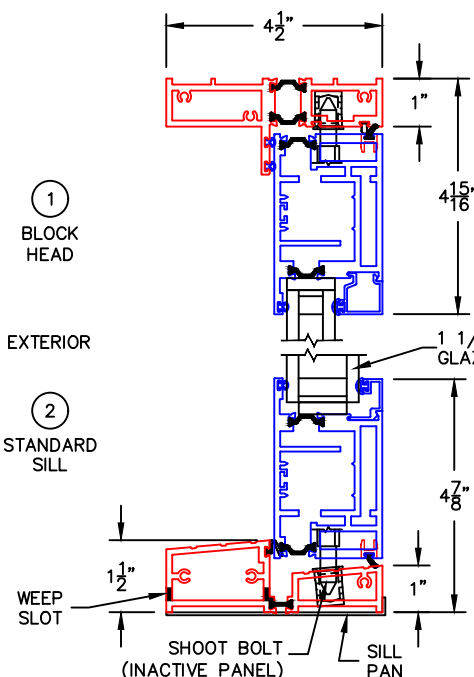

(USE RULER TO SCALE DIMENSIONS IN INCHES)
SCALE: 1/4"

IN-SWING DOOR
1" & 1-1/2" INSULATED & 9/16" SINGLE
GLAZING SHOWN

-GLASS PENETRATION: 1/2"
-EXTERIOR RATED PRODUCTS HAVE WEEP SLOTS ON HORIZONTAL SILLS.

0 0.5 1
(USE RULER TO SCALE DIMENSIONS IN INCHES)
SCALE: FULL

IN-SWING DOOR DETAILS
1" INSULATED GLAZING SHOWN

0 0.5 1
(USE RULER TO SCALE DIMENSIONS IN INCHES)
SCALE: FULL

IN-SWING DOOR DETAILS
9/16" SINGLE GLAZING SHOWN

0 0.5 1
(USE RULER TO SCALE DIMENSIONS IN INCHES)
SCALE: FULL

IN-SWING DOOR DETAILS
1-1/2" INSULATED GLAZING SHOWN

0 0.5 1
(USE RULER TO SCALE DIMENSIONS IN INCHES)
SCALE: FULL

IN-SWING DOOR DETAILS
1" INSULATED GLAZING SHOWN

0 0.5 1
 (USE RULER TO SCALE DIMENSIONS IN INCHES)
SCALE: FULL

IN-SWING DOOR DETAILS 1" INSULATED GLAZING SHOWN

3

BLOCK JAMB
HANDLE SIDE

0 0.5 1
(USE RULER TO SCALE DIMENSIONS IN INCHES)
SCALE: FULL

IN-SWING DOOR DETAILS 1" INSULATED GLAZING SHOWN