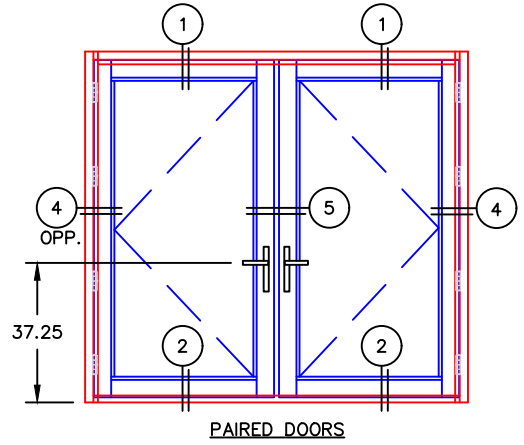

(USE RULER TO SCALE DIMENSIONS IN INCHES)
SCALE: 1/4"

IN-SWING DOOR
1" & 1-1/2" INSULATED & 9/16" SINGLE
GLAZING SHOWN

-GLASS PENETRATION: 1/2"
-EXTERIOR RATED PRODUCTS HAVE WEEP SLOTS ON HORIZONTAL SILLS.

0 0.5 1
(USE RULER TO SCALE DIMENSIONS IN INCHES)
SCALE: FULL

IN-SWING DOOR DETAILS
1" INSULATED GLAZING SHOWN

0 0.5 1
(USE RULER TO SCALE DIMENSIONS IN INCHES)
SCALE: FULL

IN-SWING DOOR DETAILS
9/16" SINGLE GLAZING SHOWN

0 0.5 1
(USE RULER TO SCALE DIMENSIONS IN INCHES)
SCALE: FULL

IN-SWING DOOR DETAILS
1-1/2" INSULATED GLAZING SHOWN

0 0.5 1
(USE RULER TO SCALE DIMENSIONS IN INCHES)
SCALE: FULL

IN-SWING DOOR DETAILS
1" INSULATED GLAZING SHOWN

0 0.5 1
 (USE RULER TO SCALE DIMENSIONS IN INCHES)
SCALE: FULL

IN-SWING DOOR DETAILS 1" INSULATED GLAZING SHOWN

3

BLOCK JAMB
HANDLE SIDE

0 0.5 1
(USE RULER TO SCALE DIMENSIONS IN INCHES)
SCALE: FULL

IN-SWING DOOR DETAILS 1" INSULATED GLAZING SHOWN