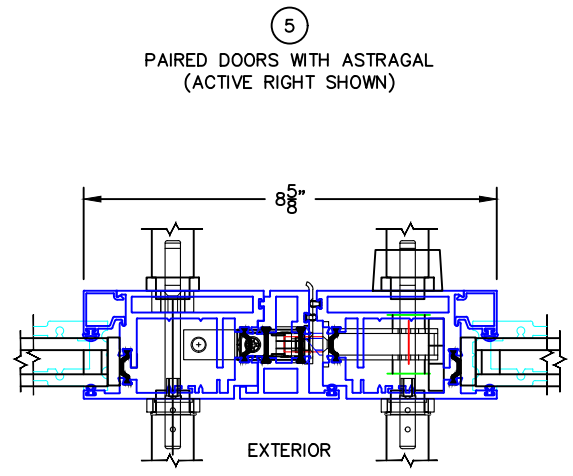

(USE RULER TO SCALE DIMENSIONS IN INCHES)
SCALE: 1/4"

IN-SWING DOOR
1" & 1-1/2" INSULATED & 9/16" SINGLE
GLAZING SHOWN

-GLASS PENETRATION: 1/2"
-EXTERIOR RATED PRODUCTS HAVE WEEP SLOTS ON HORIZONTAL SILLS.

0 0.5 1
(USE RULER TO SCALE DIMENSIONS IN INCHES)
SCALE: FULL

IN-SWING DOOR DETAILS
1" INSULATED GLAZING SHOWN

0 0.5 1
(USE RULER TO SCALE DIMENSIONS IN INCHES)
SCALE: FULL

IN-SWING DOOR DETAILS
9/16" SINGLE GLAZING SHOWN

0 0.5 1
(USE RULER TO SCALE DIMENSIONS IN INCHES)
SCALE: FULL

IN-SWING DOOR DETAILS
1-1/2" INSULATED GLAZING SHOWN

0 0.5 1
(USE RULER TO SCALE DIMENSIONS IN INCHES)
SCALE: FULL

IN-SWING DOOR DETAILS
1" INSULATED GLAZING SHOWN

0 0.5 1
 (USE RULER TO SCALE DIMENSIONS IN INCHES)
SCALE: FULL

IN-SWING DOOR DETAILS 1" INSULATED GLAZING SHOWN

3

BLOCK JAMB
HANDLE SIDE

0 0.5 1
(USE RULER TO SCALE DIMENSIONS IN INCHES)
SCALE: FULL

IN-SWING DOOR DETAILS 1" INSULATED GLAZING SHOWN