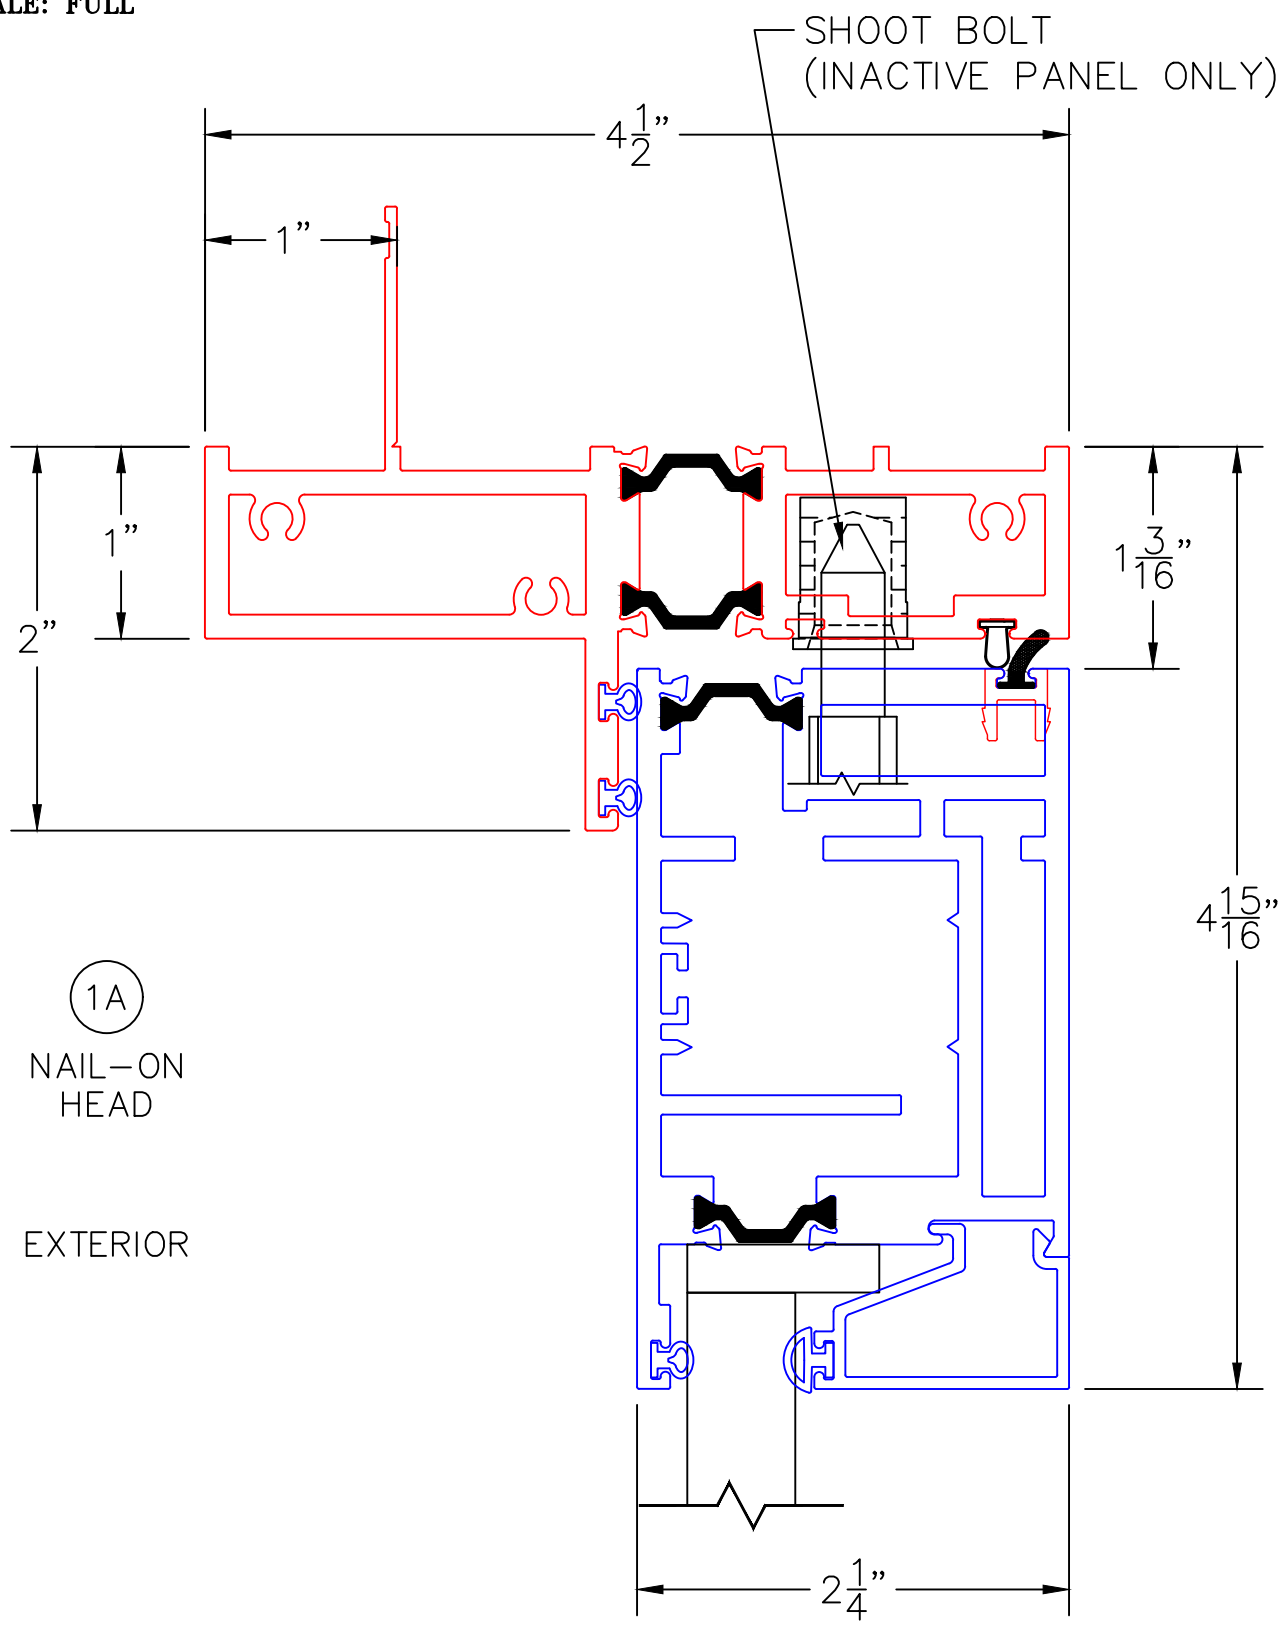

(USE RULER TO SCALE DIMENSIONS IN INCHES)
SCALE: 1/4"

IN-SWING DOOR
1" & 1-1/2" INSULATED & 9/16" SINGLE
GLAZING SHOWN

-GLASS PENETRATION: 1/2"
-EXTERIOR RATED PRODUCTS HAVE WEEP SLOTS ON HORIZONTAL SILLS.

0 0.5 1
(USE RULER TO SCALE DIMENSIONS IN INCHES)
SCALE: FULL

IN-SWING DOOR DETAILS
1" INSULATED GLAZING SHOWN

0 0.5 1
(USE RULER TO SCALE DIMENSIONS IN INCHES)
SCALE: FULL

IN-SWING DOOR DETAILS
9/16" SINGLE GLAZING SHOWN

0 0.5 1
(USE RULER TO SCALE DIMENSIONS IN INCHES)
SCALE: FULL

IN-SWING DOOR DETAILS
1-1/2" INSULATED GLAZING SHOWN

0 0.5 1
(USE RULER TO SCALE DIMENSIONS IN INCHES)
SCALE: FULL

IN-SWING DOOR DETAILS
1" INSULATED GLAZING SHOWN

0 0.5 1
 (USE RULER TO SCALE DIMENSIONS IN INCHES)
SCALE: FULL

IN-SWING DOOR DETAILS 1" INSULATED GLAZING SHOWN

3

BLOCK JAMB
HANDLE SIDE

0 0.5 1
(USE RULER TO SCALE DIMENSIONS IN INCHES)
SCALE: FULL

IN-SWING DOOR DETAILS 1" INSULATED GLAZING SHOWN