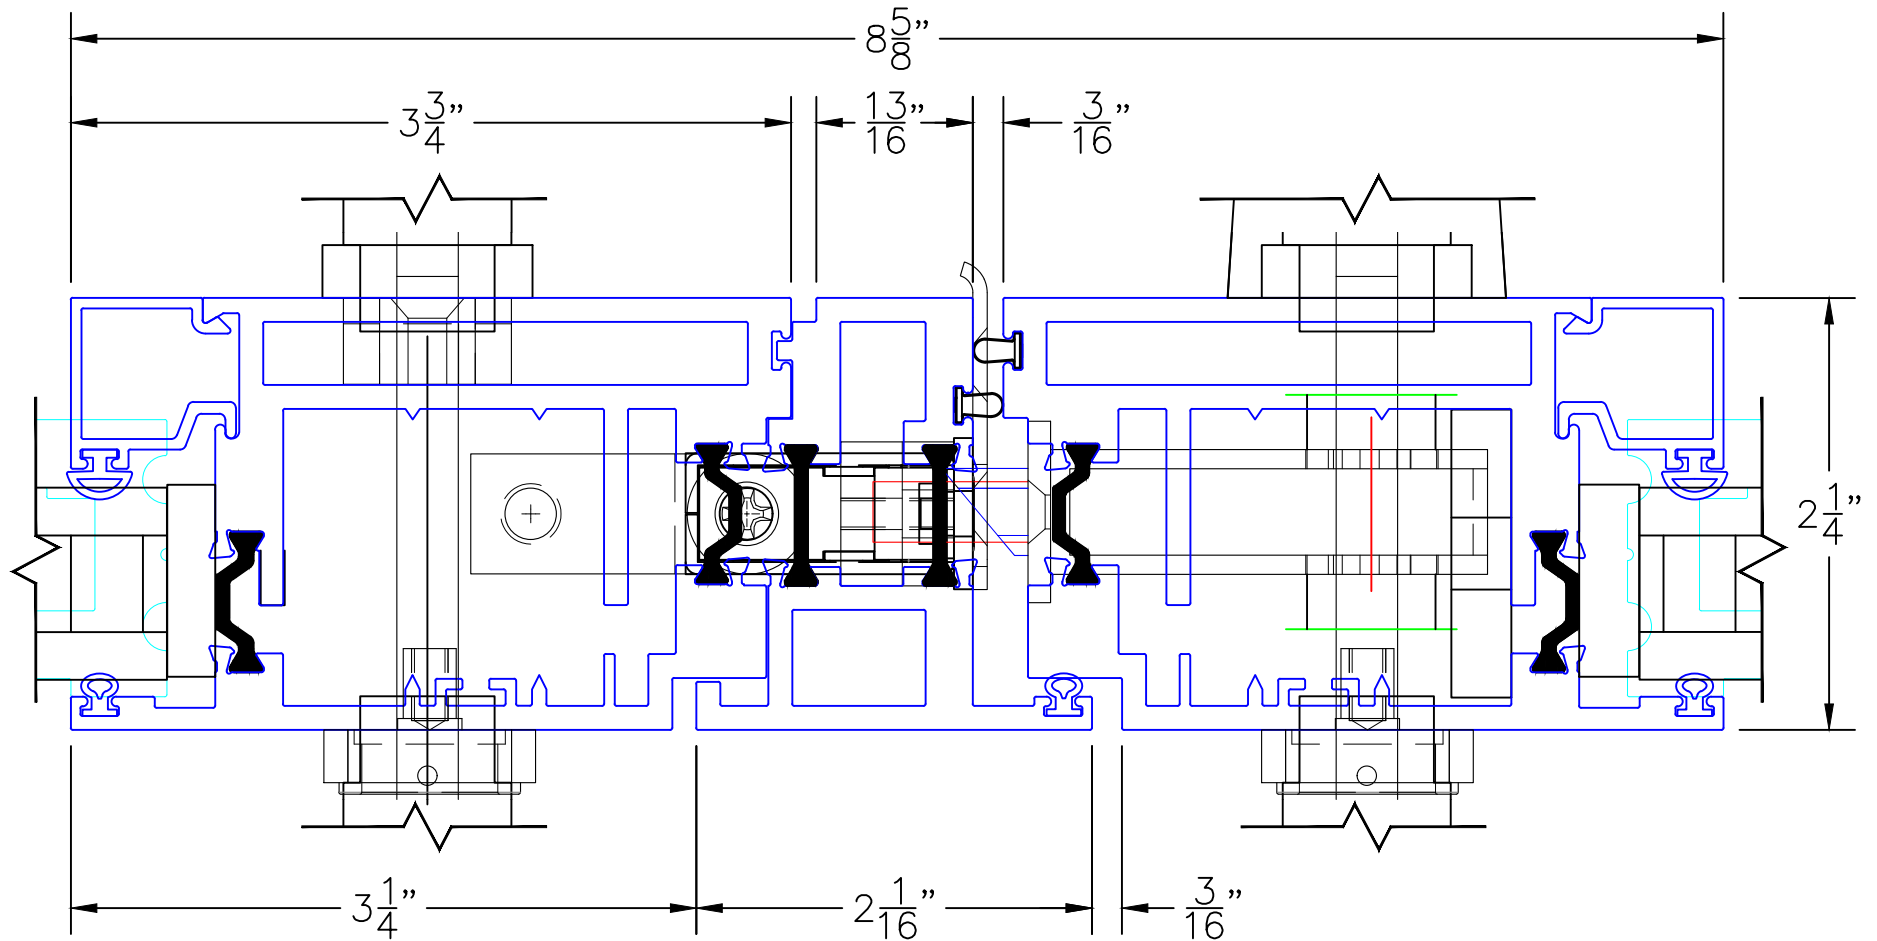

(USE RULER TO SCALE DIMENSIONS IN INCHES)
SCALE: 1/4"

IN-SWING DOOR
1" & 1-1/2" INSULATED & 9/16" SINGLE
GLAZING SHOWN

-GLASS PENETRATION: 1/2"
-EXTERIOR RATED PRODUCTS HAVE WEEP SLOTS ON HORIZONTAL SILLS.

0 0.5 1
(USE RULER TO SCALE DIMENSIONS IN INCHES)
SCALE: FULL

IN-SWING DOOR DETAILS
1-1/2" INSULATED GLAZING SHOWN

0 0.5 1
(USE RULER TO SCALE DIMENSIONS IN INCHES)
SCALE: FULL

IN-SWING DOOR DETAILS
1" INSULATED GLAZING SHOWN

0 0.5 1
 (USE RULER TO SCALE DIMENSIONS IN INCHES)
SCALE: FULL

IN-SWING DOOR DETAILS 1" INSULATED GLAZING SHOWN

3

BLOCK JAMB
HANDLE SIDE

0 0.5 1
(USE RULER TO SCALE DIMENSIONS IN INCHES)
SCALE: FULL

IN-SWING DOOR DETAILS 1" INSULATED GLAZING SHOWN

0 0.5 1
(USE RULER TO SCALE DIMENSIONS IN INCHES)
SCALE: FULL

IN-SWING DOOR DETAILS 1" INSULATED GLAZING SHOWN

5

PAIRED DOORS
WITH ASTRAGAL

EXTERIOR

0 0.5 1
(USE RULER TO SCALE DIMENSIONS IN INCHES)
SCALE: FULL