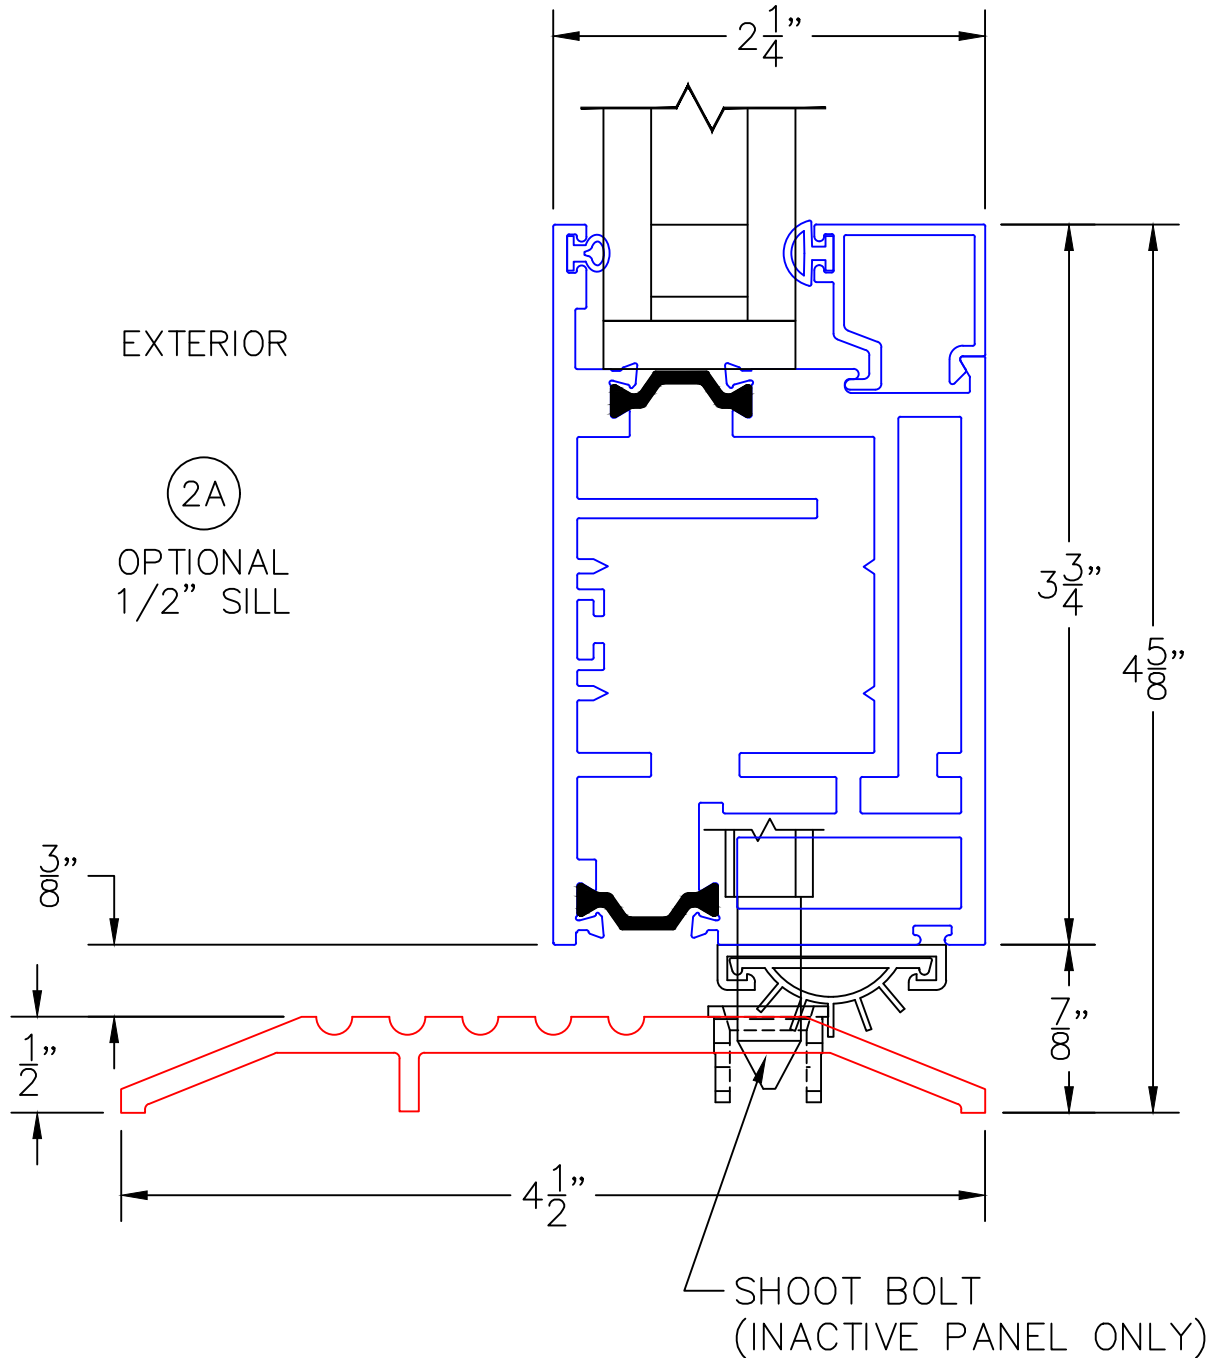

(USE RULER TO SCALE DIMENSIONS IN INCHES)
SCALE: 1/4"

IN-SWING DOOR
1" & 1-1/2" INSULATED & 9/16" SINGLE
GLAZING SHOWN

-GLASS PENETRATION: 1/2"
-EXTERIOR RATED PRODUCTS HAVE WEEP SLOTS ON HORIZONTAL SILLS.

0 0.5 1
(USE RULER TO SCALE DIMENSIONS IN INCHES)
SCALE: FULL

IN-SWING DOOR DETAILS
1" INSULATED GLAZING SHOWN

0 0.5 1
(USE RULER TO SCALE DIMENSIONS IN INCHES)
SCALE: FULL

IN-SWING DOOR DETAILS
9/16" SINGLE GLAZING SHOWN

0 0.5 1
(USE RULER TO SCALE DIMENSIONS IN INCHES)
SCALE: FULL

IN-SWING DOOR DETAILS
1-1/2" INSULATED GLAZING SHOWN

0 0.5 1
(USE RULER TO SCALE DIMENSIONS IN INCHES)
SCALE: FULL

IN-SWING DOOR DETAILS
1" INSULATED GLAZING SHOWN

0 0.5 1
 (USE RULER TO SCALE DIMENSIONS IN INCHES)
SCALE: FULL

IN-SWING DOOR DETAILS 1" INSULATED GLAZING SHOWN

3

BLOCK JAMB
HANDLE SIDE

0 0.5 1
(USE RULER TO SCALE DIMENSIONS IN INCHES)
SCALE: FULL

IN-SWING DOOR DETAILS 1" INSULATED GLAZING SHOWN