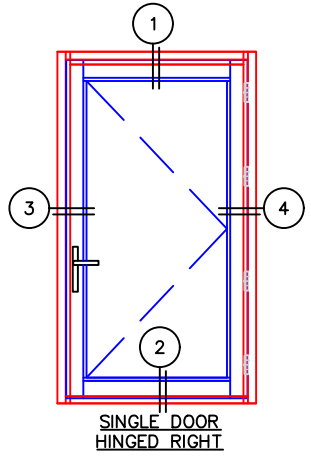

(USE RULER TO SCALE DIMENSIONS IN INCHES)
SCALE: 1/4"

IN-SWING DOOR
1" & 1-1/2" INSULATED & 9/16" SINGLE
GLAZING SHOWN

-GLASS PENETRATION: 1/2"
-EXTERIOR RATED PRODUCTS HAVE WEEP SLOTS ON HORIZONTAL SILLS.

0 0.5 1
(USE RULER TO SCALE DIMENSIONS IN INCHES)
SCALE: FULL

IN-SWING DOOR DETAILS
1" INSULATED GLAZING SHOWN

0 0.5 1
(USE RULER TO SCALE DIMENSIONS IN INCHES)
SCALE: FULL

IN-SWING DOOR DETAILS
9/16" SINGLE GLAZING SHOWN

0 0.5 1
(USE RULER TO SCALE DIMENSIONS IN INCHES)
SCALE: FULL

IN-SWING DOOR DETAILS
1-1/2" INSULATED GLAZING SHOWN

0 0.5 1
(USE RULER TO SCALE DIMENSIONS IN INCHES)
SCALE: FULL

IN-SWING DOOR DETAILS
1" INSULATED GLAZING SHOWN

0 0.5 1
 (USE RULER TO SCALE DIMENSIONS IN INCHES)
SCALE: FULL

IN-SWING DOOR DETAILS 1" INSULATED GLAZING SHOWN

3

BLOCK JAMB
HANDLE SIDE

0 0.5 1
(USE RULER TO SCALE DIMENSIONS IN INCHES)
SCALE: FULL

IN-SWING DOOR DETAILS 1" INSULATED GLAZING SHOWN