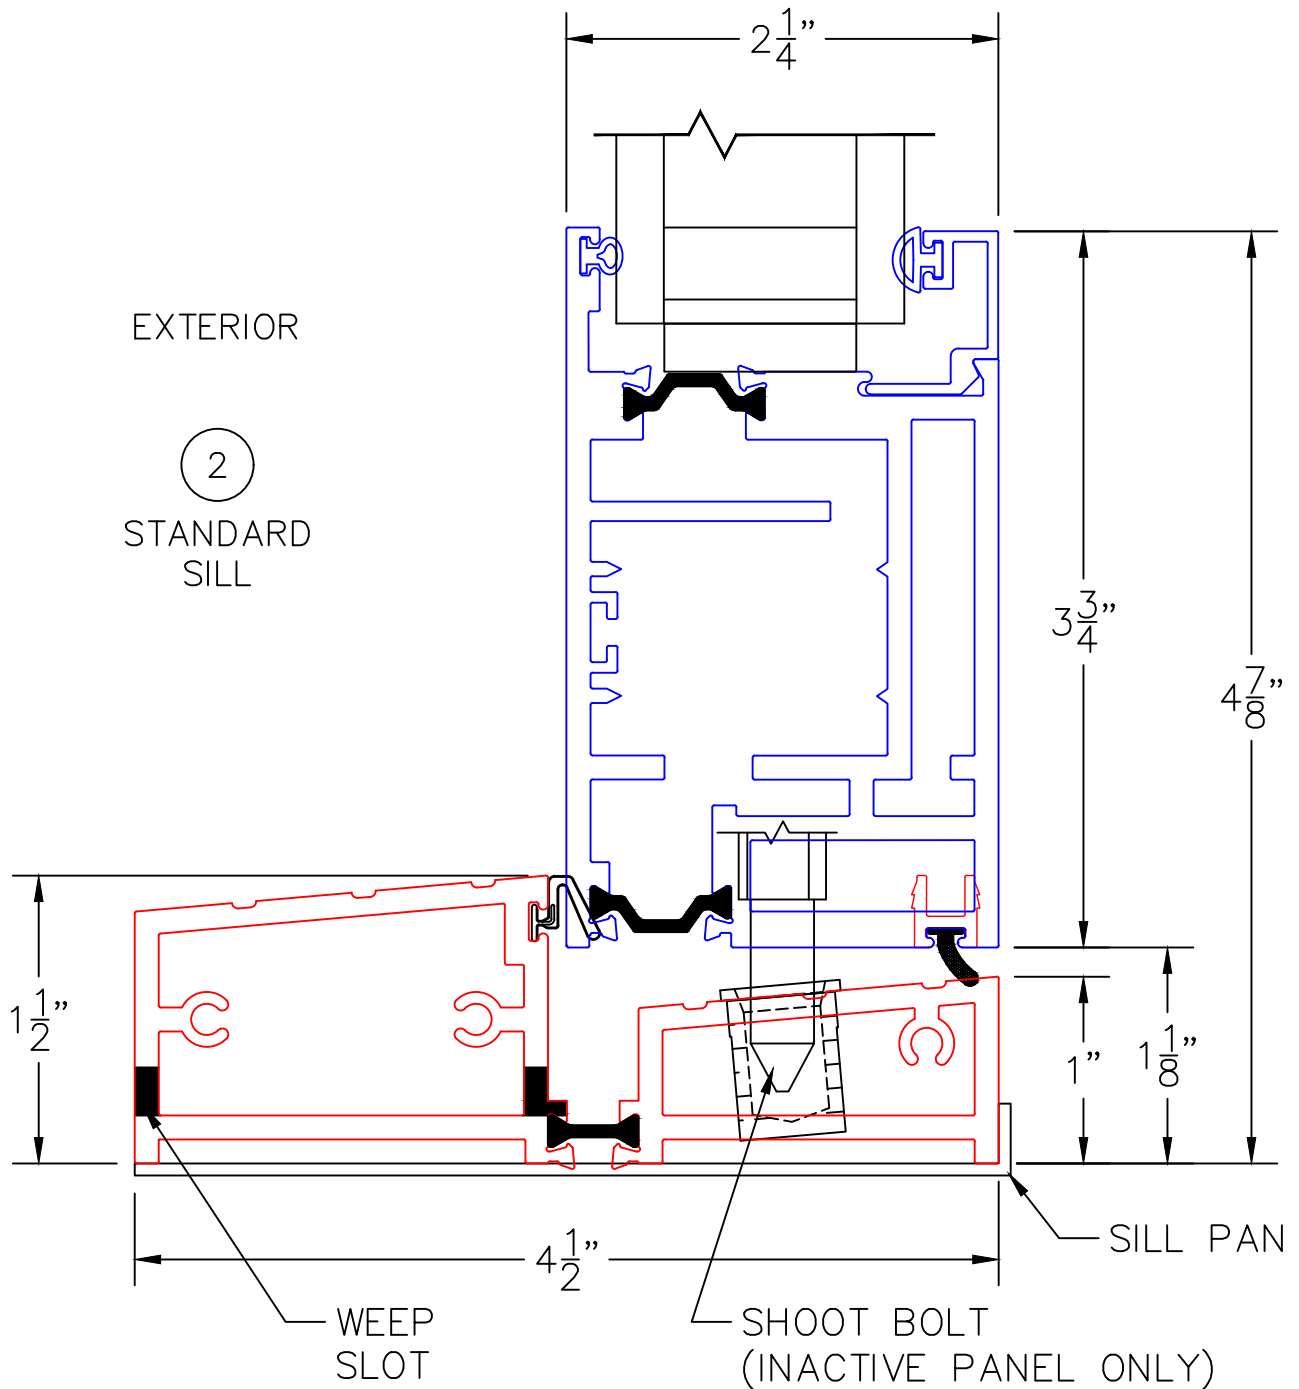

(USE RULER TO SCALE DIMENSIONS IN INCHES)
SCALE: 1/4"

IN-SWING DOOR
1" & 1-1/2" INSULATED & 9/16" SINGLE
GLAZING SHOWN

-GLASS PENETRATION: 1/2"
-EXTERIOR RATED PRODUCTS HAVE WEEP SLOTS ON HORIZONTAL SILLS.

0 0.5 1
(USE RULER TO SCALE DIMENSIONS IN INCHES)
SCALE: FULL

IN-SWING DOOR DETAILS
1" INSULATED GLAZING SHOWN

0 0.5 1
(USE RULER TO SCALE DIMENSIONS IN INCHES)
SCALE: FULL

IN-SWING DOOR DETAILS
9/16" SINGLE GLAZING SHOWN

0 0.5 1
(USE RULER TO SCALE DIMENSIONS IN INCHES)
SCALE: FULL

IN-SWING DOOR DETAILS
1-1/2" INSULATED GLAZING SHOWN

0 0.5 1
(USE RULER TO SCALE DIMENSIONS IN INCHES)
SCALE: FULL

IN-SWING DOOR DETAILS
1" INSULATED GLAZING SHOWN

0 0.5 1
 (USE RULER TO SCALE DIMENSIONS IN INCHES)
SCALE: FULL

IN-SWING DOOR DETAILS 1" INSULATED GLAZING SHOWN

3

BLOCK JAMB
HANDLE SIDE

0 0.5 1
(USE RULER TO SCALE DIMENSIONS IN INCHES)
SCALE: FULL

IN-SWING DOOR DETAILS 1" INSULATED GLAZING SHOWN