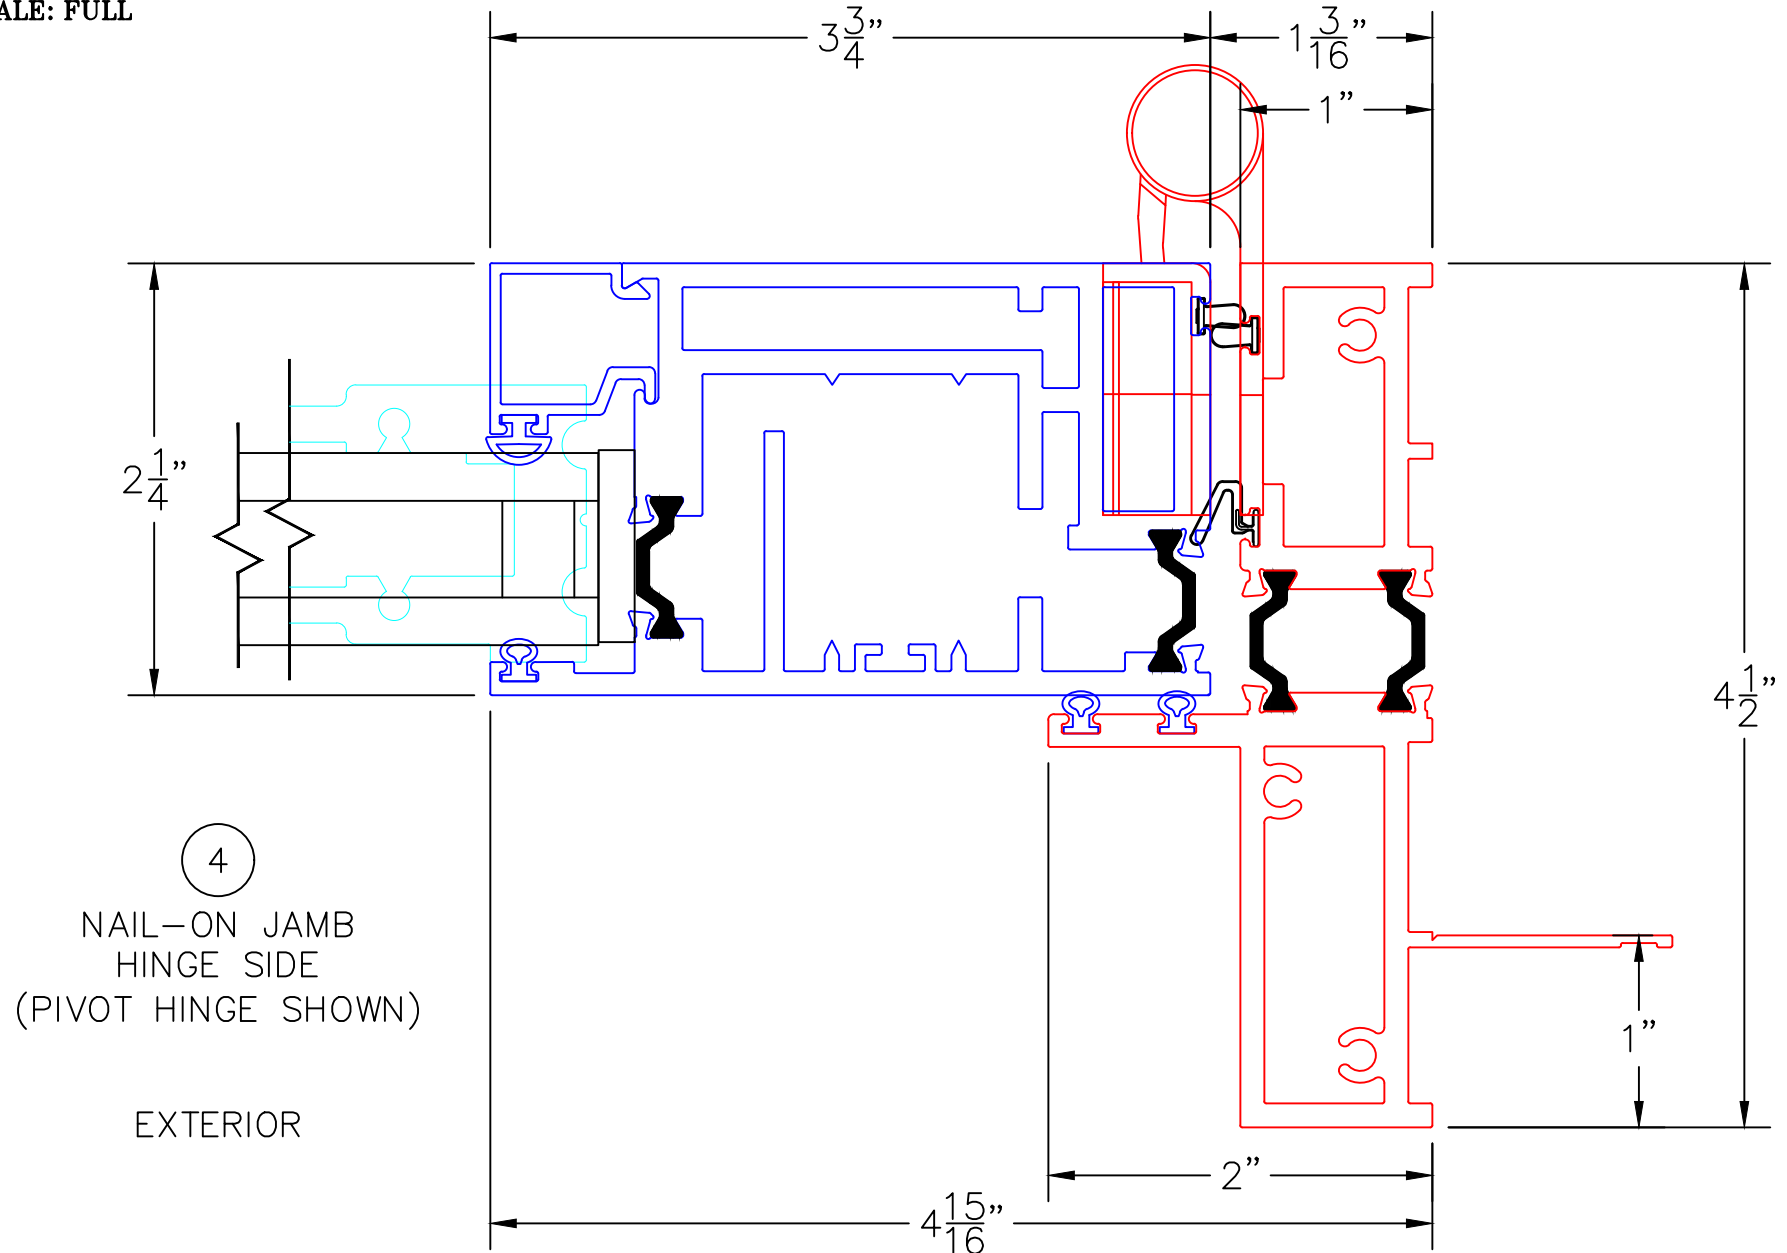

(USE RULER TO SCALE DIMENSIONS IN INCHES)
SCALE: 1/4"

IN-SWING DOOR
1" & 1-1/2" INSULATED & 9/16" SINGLE
GLAZING SHOWN

-GLASS PENETRATION: 1/2"
-EXTERIOR RATED PRODUCTS HAVE WEEP SLOTS ON HORIZONTAL SILLS.

0 0.5 1
(USE RULER TO SCALE DIMENSIONS IN INCHES)
SCALE: FULL

IN-SWING DOOR DETAILS
1-1/2" INSULATED GLAZING SHOWN

0 0.5 1
(USE RULER TO SCALE DIMENSIONS IN INCHES)
SCALE: FULL

IN-SWING DOOR DETAILS
1" INSULATED GLAZING SHOWN

0 0.5 1
 (USE RULER TO SCALE DIMENSIONS IN INCHES)
SCALE: FULL

IN-SWING DOOR DETAILS 1" INSULATED GLAZING SHOWN

3

BLOCK JAMB
HANDLE SIDE

0 0.5 1
(USE RULER TO SCALE DIMENSIONS IN INCHES)
SCALE: FULL

IN-SWING DOOR DETAILS 1" INSULATED GLAZING SHOWN

0 0.5 1
(USE RULER TO SCALE DIMENSIONS IN INCHES)
SCALE: FULL

IN-SWING DOOR DETAILS 1" INSULATED GLAZING SHOWN

5

PAIRED DOORS
WITH ASTRAGAL

EXTERIOR

0 0.5 1
(USE RULER TO SCALE DIMENSIONS IN INCHES)
SCALE: FULL