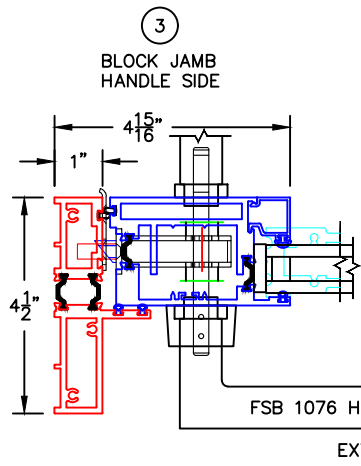

(USE RULER TO SCALE DIMENSIONS IN INCHES)
SCALE: 1/4"

IN-SWING DOOR
1" & 1-1/2" INSULATED & 9/16" SINGLE
GLAZING SHOWN

-GLASS PENETRATION: 1/2"
-EXTERIOR RATED PRODUCTS HAVE WEEP SLOTS ON HORIZONTAL SILLS.

0 0.5 1
(USE RULER TO SCALE DIMENSIONS IN INCHES)
SCALE: FULL

IN-SWING DOOR DETAILS
1" INSULATED GLAZING SHOWN

0 0.5 1
(USE RULER TO SCALE DIMENSIONS IN INCHES)
SCALE: FULL

IN-SWING DOOR DETAILS
9/16" SINGLE GLAZING SHOWN

0 0.5 1
(USE RULER TO SCALE DIMENSIONS IN INCHES)
SCALE: FULL

IN-SWING DOOR DETAILS
1-1/2" INSULATED GLAZING SHOWN

0 0.5 1
(USE RULER TO SCALE DIMENSIONS IN INCHES)
SCALE: FULL

IN-SWING DOOR DETAILS
1" INSULATED GLAZING SHOWN

0 0.5 1
 (USE RULER TO SCALE DIMENSIONS IN INCHES)
SCALE: FULL

IN-SWING DOOR DETAILS 1" INSULATED GLAZING SHOWN

3

BLOCK JAMB
HANDLE SIDE

0 0.5 1
(USE RULER TO SCALE DIMENSIONS IN INCHES)
SCALE: FULL

IN-SWING DOOR DETAILS 1" INSULATED GLAZING SHOWN