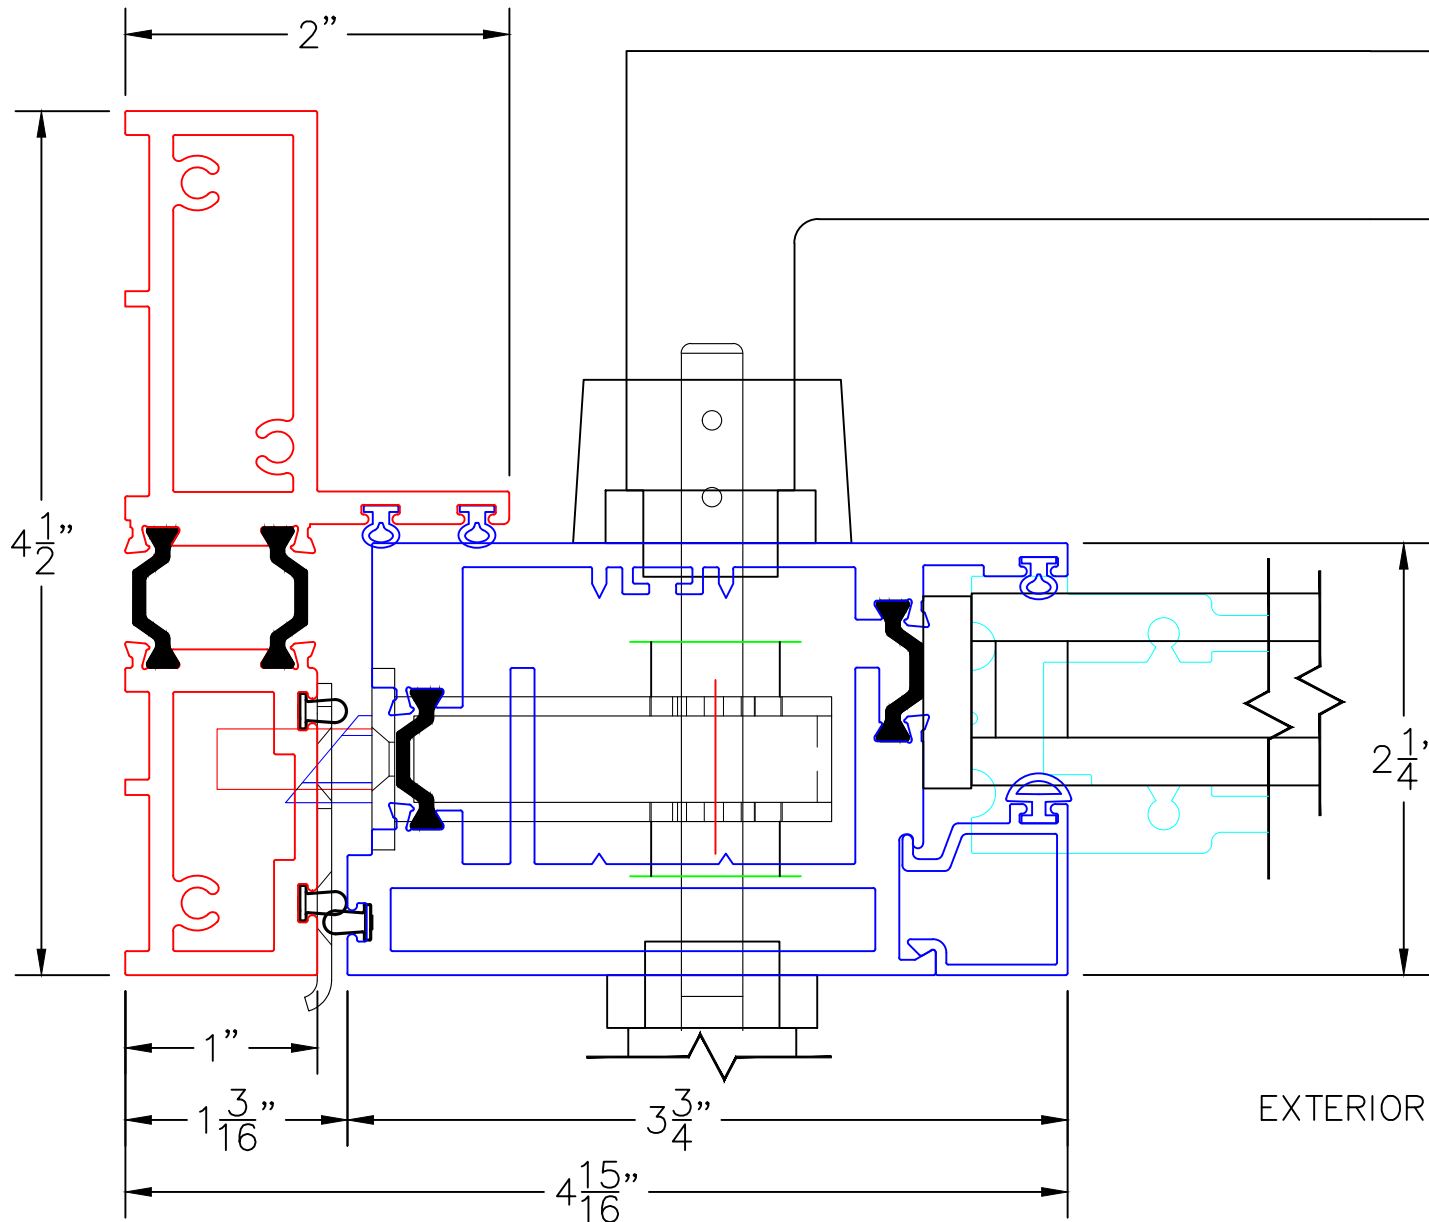

(USE RULER TO SCALE DIMENSIONS IN INCHES)

SCALE: 1/4"

OUT-SWING DOOR
1" & 1-1/2" INSULATED & 9/16" SINGLE
GLAZING SHOWN

-GLASS PENETRATION: 1/2"
-EXTERIOR RATED PRODUCTS HAVE WEEP SLOTS ON HORIZONTAL SILLS.

0 0.5 1
(USE RULER TO SCALE DIMENSIONS IN INCHES)
SCALE: FULL

OUT-SWING DOOR DETAILS
1" INSULATED GLAZING SHOWN

SCALE: FULL

OUT-SWING DOOR DETAILS
9/16" SINGLE GLAZING SHOWN

0 0.5 1
(USE RULER TO SCALE DIMENSIONS IN INCHES)

SCALE: FULL

OUT-SWING DOOR DETAILS
1-1/2" INSULATED GLAZING SHOWN

0 0.5 1
(USE RULER TO SCALE DIMENSIONS IN INCHES)

SCALE: FULL

OUT-SWING DOOR DETAILS
1" INSULATED GLAZING SHOWN

0 0.5 1
(USE RULER TO SCALE DIMENSIONS IN INCHES)
SCALE: FULL

OUT-SWING DOOR DETAILS 1" INSULATED GLAZING SHOWN

3

BLOCK JAMB
HANDLE SIDE

EXTERIOR

0 0.5 1
(USE RULER TO SCALE DIMENSIONS IN INCHES)
SCALE: FULL

OUT-SWING DOOR DETAILS 1" INSULATED GLAZING SHOWN

④
NAIL-ON JAMB
HINGE SIDE
(PIVOT HINGE SHOWN)