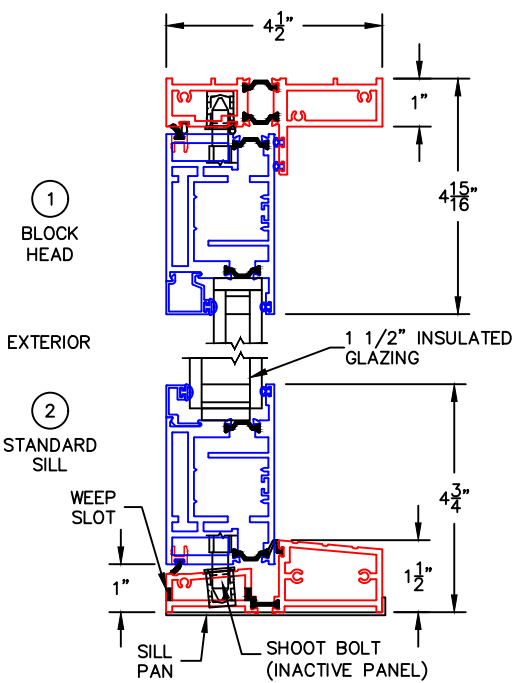

(USE RULER TO SCALE DIMENSIONS IN INCHES)

SCALE: 1/4"

OUT-SWING DOOR
1" & 1-1/2" INSULATED & 9/16" SINGLE
GLAZING SHOWN

-GLASS PENETRATION: 1/2"
-EXTERIOR RATED PRODUCTS HAVE WEEP SLOTS ON HORIZONTAL SILLS.

0 0.5 1
(USE RULER TO SCALE DIMENSIONS IN INCHES)
SCALE: FULL

OUT-SWING DOOR DETAILS
1" INSULATED GLAZING SHOWN

SCALE: FULL

OUT-SWING DOOR DETAILS
9/16" SINGLE GLAZING SHOWN

0 0.5 1
(USE RULER TO SCALE DIMENSIONS IN INCHES)

SCALE: FULL

OUT-SWING DOOR DETAILS
1-1/2" INSULATED GLAZING SHOWN

0 0.5 1
(USE RULER TO SCALE DIMENSIONS IN INCHES)

SCALE: FULL

OUT-SWING DOOR DETAILS
1" INSULATED GLAZING SHOWN

0 0.5 1
(USE RULER TO SCALE DIMENSIONS IN INCHES)
SCALE: FULL

OUT-SWING DOOR DETAILS 1" INSULATED GLAZING SHOWN

3

BLOCK JAMB
HANDLE SIDE

EXTERIOR

0 0.5 1
(USE RULER TO SCALE DIMENSIONS IN INCHES)
SCALE: FULL

OUT-SWING DOOR DETAILS 1" INSULATED GLAZING SHOWN

④
NAIL-ON JAMB
HINGE SIDE
(PIVOT HINGE SHOWN)