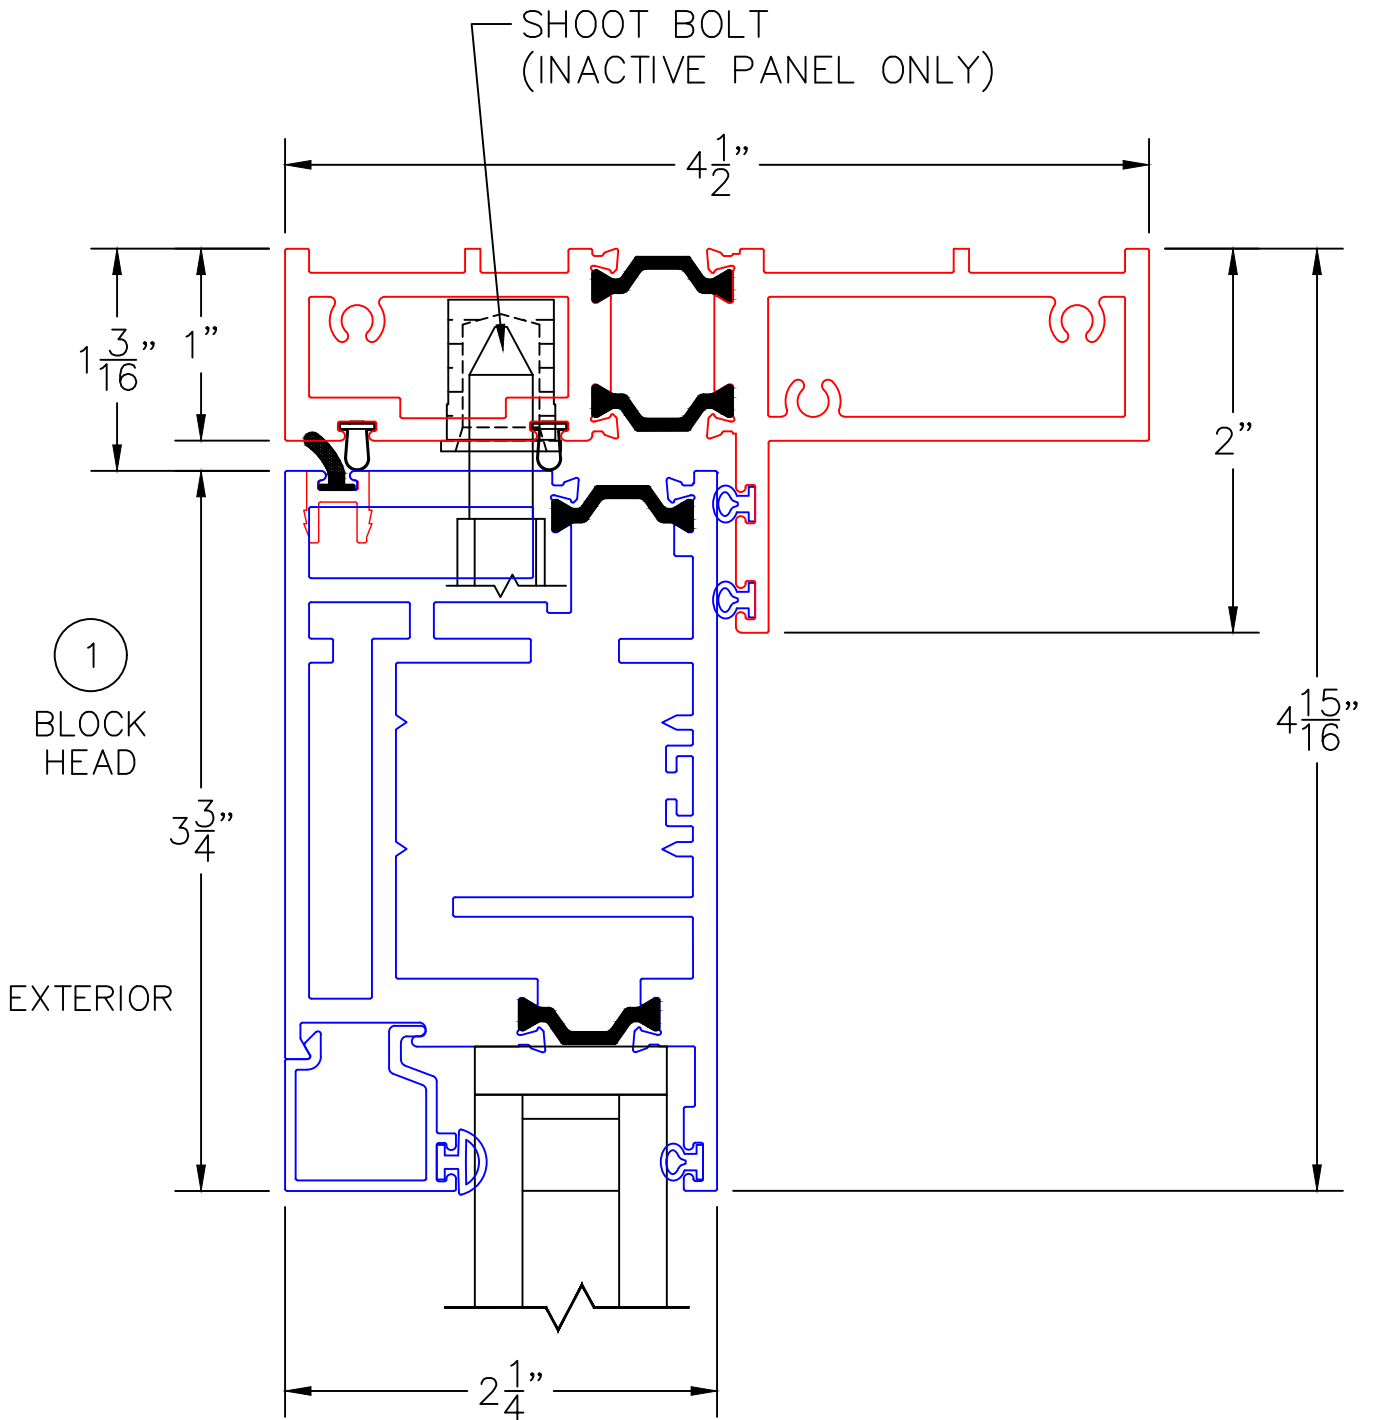

(USE RULER TO SCALE DIMENSIONS IN INCHES)

SCALE: 1/4"

OUT-SWING DOOR
1" & 1-1/2" INSULATED & 9/16" SINGLE
GLAZING SHOWN

-GLASS PENETRATION: 1/2"
-EXTERIOR RATED PRODUCTS HAVE WEEP SLOTS ON HORIZONTAL SILLS.

0 0.5 1
(USE RULER TO SCALE DIMENSIONS IN INCHES)
SCALE: FULL

OUT-SWING DOOR DETAILS
1" INSULATED GLAZING SHOWN

SCALE: FULL

OUT-SWING DOOR DETAILS
9/16" SINGLE GLAZING SHOWN

0 0.5 1
(USE RULER TO SCALE DIMENSIONS IN INCHES)

SCALE: FULL

OUT-SWING DOOR DETAILS
1-1/2" INSULATED GLAZING SHOWN

0 0.5 1
(USE RULER TO SCALE DIMENSIONS IN INCHES)

SCALE: FULL

OUT-SWING DOOR DETAILS
1" INSULATED GLAZING SHOWN

0 0.5 1
(USE RULER TO SCALE DIMENSIONS IN INCHES)
SCALE: FULL

OUT-SWING DOOR DETAILS 1" INSULATED GLAZING SHOWN

3

BLOCK JAMB
HANDLE SIDE

EXTERIOR

0 0.5 1
(USE RULER TO SCALE DIMENSIONS IN INCHES)
SCALE: FULL

OUT-SWING DOOR DETAILS 1" INSULATED GLAZING SHOWN

④
NAIL-ON JAMB
HINGE SIDE
(PIVOT HINGE SHOWN)