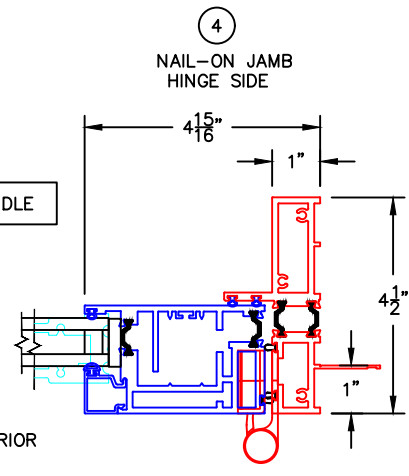

(USE RULER TO SCALE DIMENSIONS IN INCHES)

SCALE: 1/4"

OUT-SWING DOOR
1" & 1-1/2" INSULATED & 9/16" SINGLE
GLAZING SHOWN

-GLASS PENETRATION: 1/2"
-EXTERIOR RATED PRODUCTS HAVE WEEP SLOTS ON HORIZONTAL SILLS.

0 0.5 1
(USE RULER TO SCALE DIMENSIONS IN INCHES)
SCALE: FULL

OUT-SWING DOOR DETAILS
1" INSULATED GLAZING SHOWN

SCALE: FULL

OUT-SWING DOOR DETAILS
9/16" SINGLE GLAZING SHOWN

0 0.5 1
(USE RULER TO SCALE DIMENSIONS IN INCHES)

SCALE: FULL

OUT-SWING DOOR DETAILS
1-1/2" INSULATED GLAZING SHOWN

0 0.5 1
(USE RULER TO SCALE DIMENSIONS IN INCHES)

SCALE: FULL

OUT-SWING DOOR DETAILS
1" INSULATED GLAZING SHOWN

0 0.5 1
(USE RULER TO SCALE DIMENSIONS IN INCHES)
SCALE: FULL

OUT-SWING DOOR DETAILS 1" INSULATED GLAZING SHOWN

3

BLOCK JAMB
HANDLE SIDE

EXTERIOR

0 0.5 1
(USE RULER TO SCALE DIMENSIONS IN INCHES)
SCALE: FULL

OUT-SWING DOOR DETAILS 1" INSULATED GLAZING SHOWN

④
NAIL-ON JAMB
HINGE SIDE
(PIVOT HINGE SHOWN)