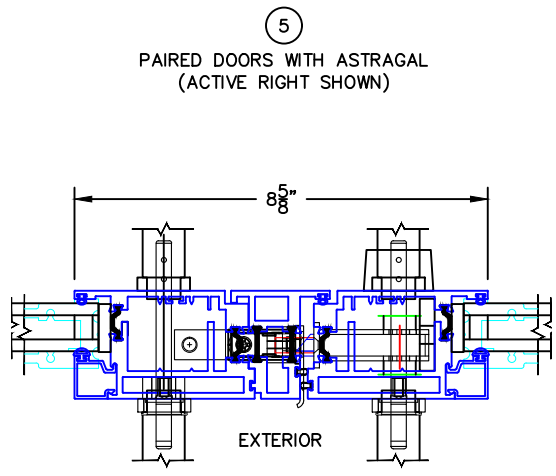

(USE RULER TO SCALE DIMENSIONS IN INCHES)

SCALE: 1/4"

OUT-SWING DOOR
1" & 1-1/2" INSULATED & 9/16" SINGLE
GLAZING SHOWN

-GLASS PENETRATION: 1/2"
-EXTERIOR RATED PRODUCTS HAVE WEEP SLOTS ON HORIZONTAL SILLS.

0 0.5 1
(USE RULER TO SCALE DIMENSIONS IN INCHES)
SCALE: FULL

OUT-SWING DOOR DETAILS
1" INSULATED GLAZING SHOWN

SCALE: FULL

OUT-SWING DOOR DETAILS
9/16" SINGLE GLAZING SHOWN

0 0.5 1
(USE RULER TO SCALE DIMENSIONS IN INCHES)

SCALE: FULL

OUT-SWING DOOR DETAILS
1-1/2" INSULATED GLAZING SHOWN

0 0.5 1
(USE RULER TO SCALE DIMENSIONS IN INCHES)

SCALE: FULL

OUT-SWING DOOR DETAILS
1" INSULATED GLAZING SHOWN

0 0.5 1
(USE RULER TO SCALE DIMENSIONS IN INCHES)
SCALE: FULL

OUT-SWING DOOR DETAILS 1" INSULATED GLAZING SHOWN

3

BLOCK JAMB
HANDLE SIDE

EXTERIOR

0 0.5 1
(USE RULER TO SCALE DIMENSIONS IN INCHES)
SCALE: FULL

OUT-SWING DOOR DETAILS 1" INSULATED GLAZING SHOWN

④
NAIL-ON JAMB
HINGE SIDE
(PIVOT HINGE SHOWN)