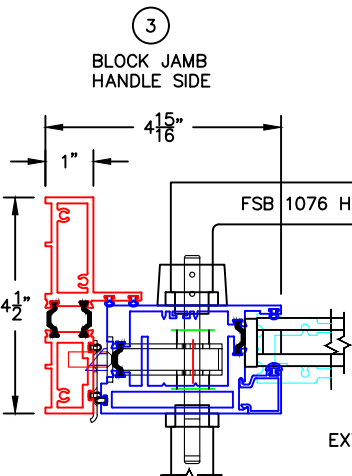

(USE RULER TO SCALE DIMENSIONS IN INCHES)

SCALE: 1/4"

OUT-SWING DOOR
1" & 1-1/2" INSULATED & 9/16" SINGLE
GLAZING SHOWN

-GLASS PENETRATION: 1/2"
-EXTERIOR RATED PRODUCTS HAVE WEEP SLOTS ON HORIZONTAL SILLS.

0 0.5 1
(USE RULER TO SCALE DIMENSIONS IN INCHES)
SCALE: FULL

OUT-SWING DOOR DETAILS
1" INSULATED GLAZING SHOWN

SCALE: FULL

OUT-SWING DOOR DETAILS
9/16" SINGLE GLAZING SHOWN

0 0.5 1
(USE RULER TO SCALE DIMENSIONS IN INCHES)

SCALE: FULL

OUT-SWING DOOR DETAILS
1-1/2" INSULATED GLAZING SHOWN

0 0.5 1
(USE RULER TO SCALE DIMENSIONS IN INCHES)

SCALE: FULL

OUT-SWING DOOR DETAILS
1" INSULATED GLAZING SHOWN

0 0.5 1
(USE RULER TO SCALE DIMENSIONS IN INCHES)
SCALE: FULL

OUT-SWING DOOR DETAILS 1" INSULATED GLAZING SHOWN

3

BLOCK JAMB
HANDLE SIDE

EXTERIOR

0 0.5 1
(USE RULER TO SCALE DIMENSIONS IN INCHES)
SCALE: FULL

OUT-SWING DOOR DETAILS 1" INSULATED GLAZING SHOWN

④
NAIL-ON JAMB
HINGE SIDE
(PIVOT HINGE SHOWN)