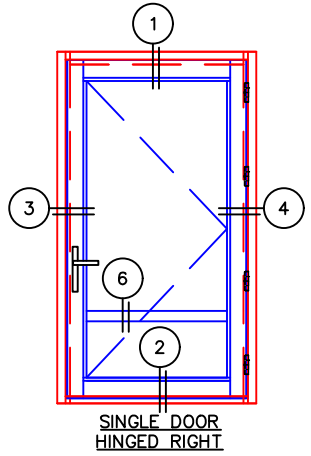

(USE RULER TO SCALE DIMENSIONS IN INCHES)

SCALE: 1/4"

OUT-SWING DOOR
1" & 1-1/2" INSULATED & 9/16" SINGLE
GLAZING SHOWN

-GLASS PENETRATION: 1/2"
-EXTERIOR RATED PRODUCTS HAVE WEEP SLOTS ON HORIZONTAL SILLS.

0 0.5 1
(USE RULER TO SCALE DIMENSIONS IN INCHES)
SCALE: FULL

OUT-SWING DOOR DETAILS
1" INSULATED GLAZING SHOWN

SCALE: FULL

OUT-SWING DOOR DETAILS
9/16" SINGLE GLAZING SHOWN

0 0.5 1
(USE RULER TO SCALE DIMENSIONS IN INCHES)

SCALE: FULL

OUT-SWING DOOR DETAILS
1-1/2" INSULATED GLAZING SHOWN

0 0.5 1
(USE RULER TO SCALE DIMENSIONS IN INCHES)

SCALE: FULL

OUT-SWING DOOR DETAILS
1" INSULATED GLAZING SHOWN

0 0.5 1
(USE RULER TO SCALE DIMENSIONS IN INCHES)
SCALE: FULL

OUT-SWING DOOR DETAILS 1" INSULATED GLAZING SHOWN

3

BLOCK JAMB
HANDLE SIDE

EXTERIOR

0 0.5 1
(USE RULER TO SCALE DIMENSIONS IN INCHES)
SCALE: FULL

OUT-SWING DOOR DETAILS 1" INSULATED GLAZING SHOWN

④
NAIL-ON JAMB
HINGE SIDE
(PIVOT HINGE SHOWN)