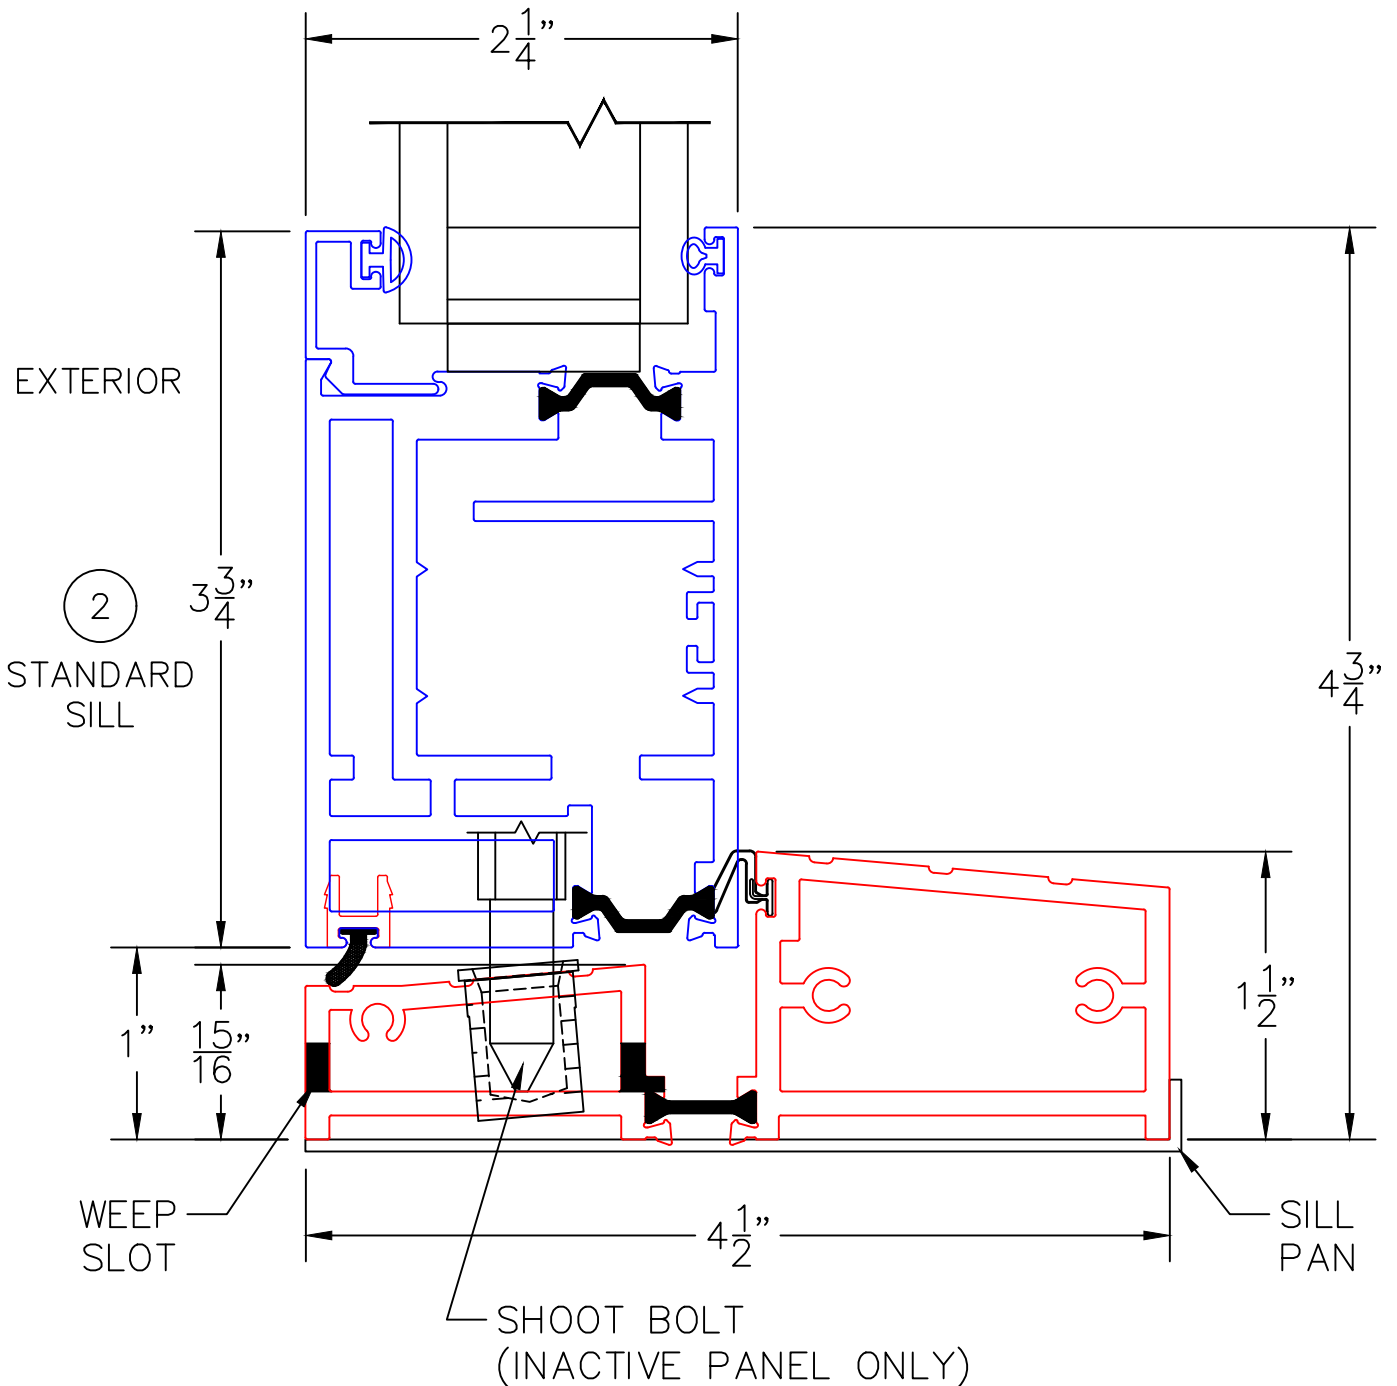

(USE RULER TO SCALE DIMENSIONS IN INCHES)

SCALE: 1/4"

OUT-SWING DOOR
1" & 1-1/2" INSULATED & 9/16" SINGLE
GLAZING SHOWN

-GLASS PENETRATION: 1/2"
-EXTERIOR RATED PRODUCTS HAVE WEEP SLOTS ON HORIZONTAL SILLS.

0 0.5 1
(USE RULER TO SCALE DIMENSIONS IN INCHES)
SCALE: FULL

OUT-SWING DOOR DETAILS
1" INSULATED GLAZING SHOWN

SCALE: FULL

OUT-SWING DOOR DETAILS
9/16" SINGLE GLAZING SHOWN

0 0.5 1
(USE RULER TO SCALE DIMENSIONS IN INCHES)

SCALE: FULL

OUT-SWING DOOR DETAILS
1-1/2" INSULATED GLAZING SHOWN

0 0.5 1
(USE RULER TO SCALE DIMENSIONS IN INCHES)

SCALE: FULL

OUT-SWING DOOR DETAILS
1" INSULATED GLAZING SHOWN

0 0.5 1
(USE RULER TO SCALE DIMENSIONS IN INCHES)
SCALE: FULL

OUT-SWING DOOR DETAILS 1" INSULATED GLAZING SHOWN

3

BLOCK JAMB
HANDLE SIDE

EXTERIOR

0 0.5 1
(USE RULER TO SCALE DIMENSIONS IN INCHES)
SCALE: FULL

OUT-SWING DOOR DETAILS 1" INSULATED GLAZING SHOWN

④
NAIL-ON JAMB
HINGE SIDE
(PIVOT HINGE SHOWN)