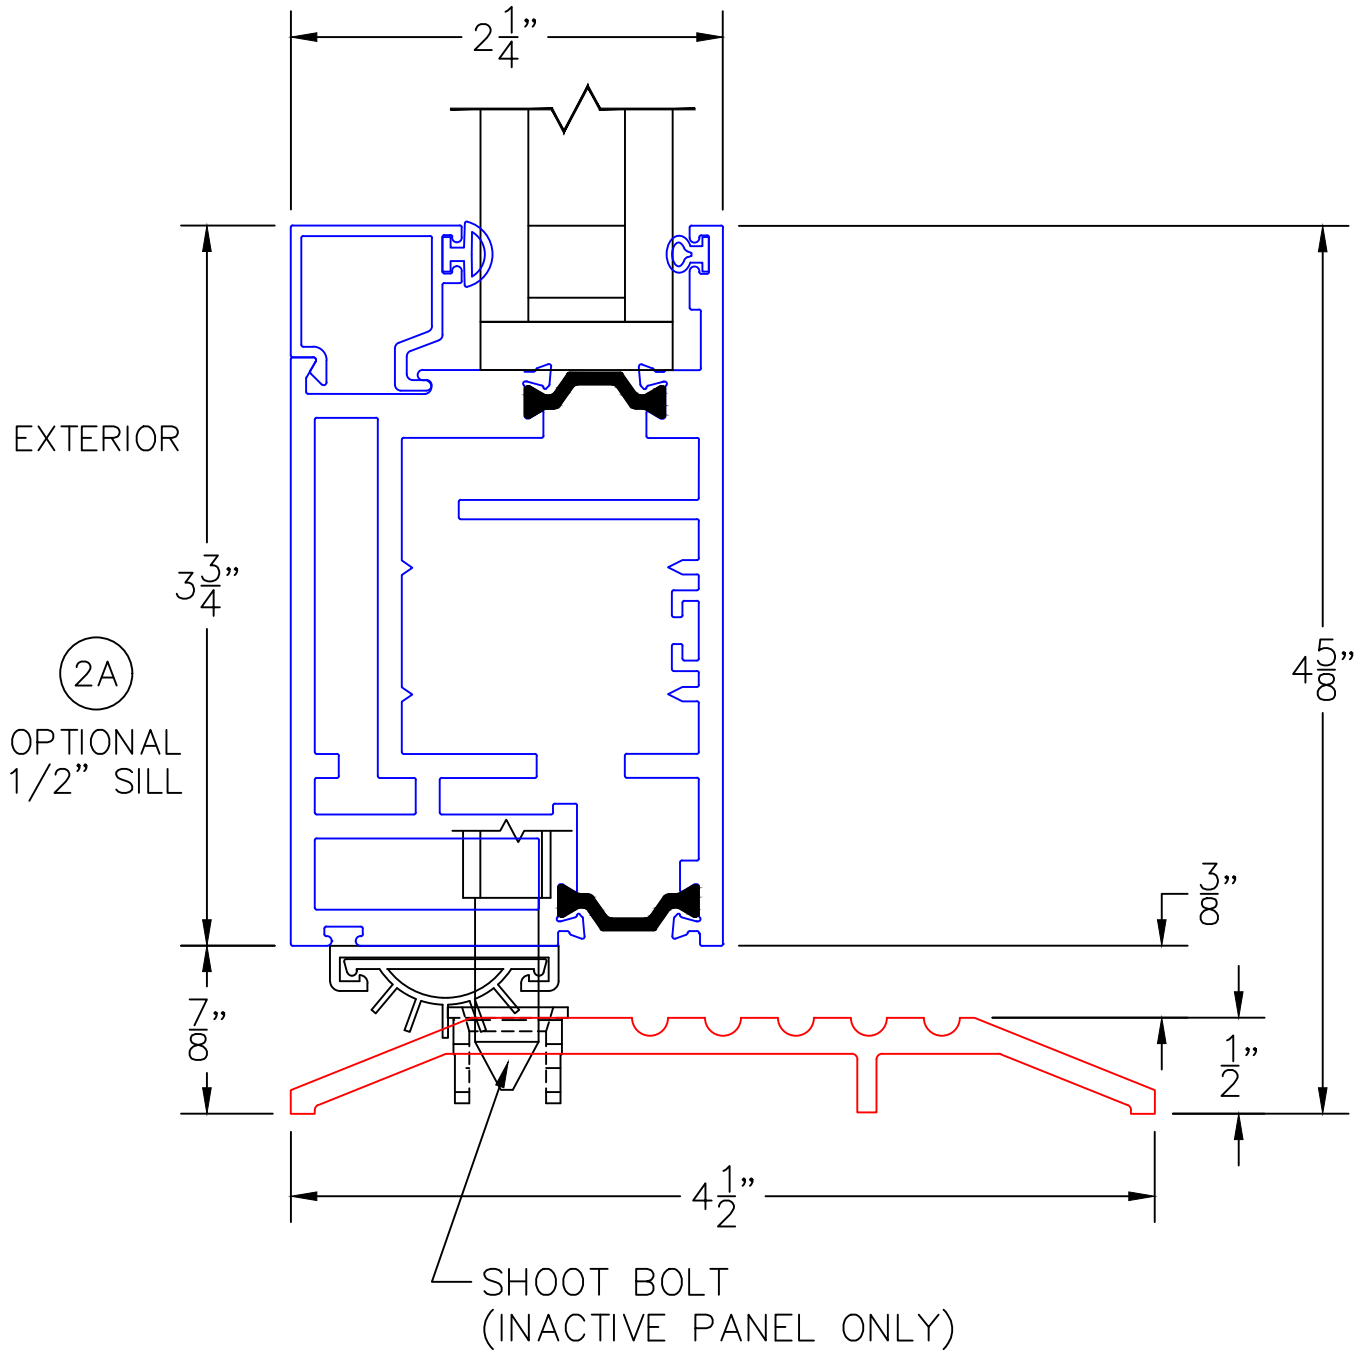

(USE RULER TO SCALE DIMENSIONS IN INCHES)

SCALE: 1/4"

OUT-SWING DOOR
1" & 1-1/2" INSULATED & 9/16" SINGLE
GLAZING SHOWN

-GLASS PENETRATION: 1/2"
-EXTERIOR RATED PRODUCTS HAVE WEEP SLOTS ON HORIZONTAL SILLS.

0 0.5 1
(USE RULER TO SCALE DIMENSIONS IN INCHES)
SCALE: FULL

OUT-SWING DOOR DETAILS
1" INSULATED GLAZING SHOWN

SCALE: FULL

OUT-SWING DOOR DETAILS
9/16" SINGLE GLAZING SHOWN

0 0.5 1
(USE RULER TO SCALE DIMENSIONS IN INCHES)

SCALE: FULL

OUT-SWING DOOR DETAILS
1-1/2" INSULATED GLAZING SHOWN

0 0.5 1
(USE RULER TO SCALE DIMENSIONS IN INCHES)

SCALE: FULL

OUT-SWING DOOR DETAILS
1" INSULATED GLAZING SHOWN

0 0.5 1
(USE RULER TO SCALE DIMENSIONS IN INCHES)
SCALE: FULL

OUT-SWING DOOR DETAILS 1" INSULATED GLAZING SHOWN

3

BLOCK JAMB
HANDLE SIDE

EXTERIOR

0 0.5 1
(USE RULER TO SCALE DIMENSIONS IN INCHES)
SCALE: FULL

OUT-SWING DOOR DETAILS 1" INSULATED GLAZING SHOWN

④
NAIL-ON JAMB
HINGE SIDE
(PIVOT HINGE SHOWN)