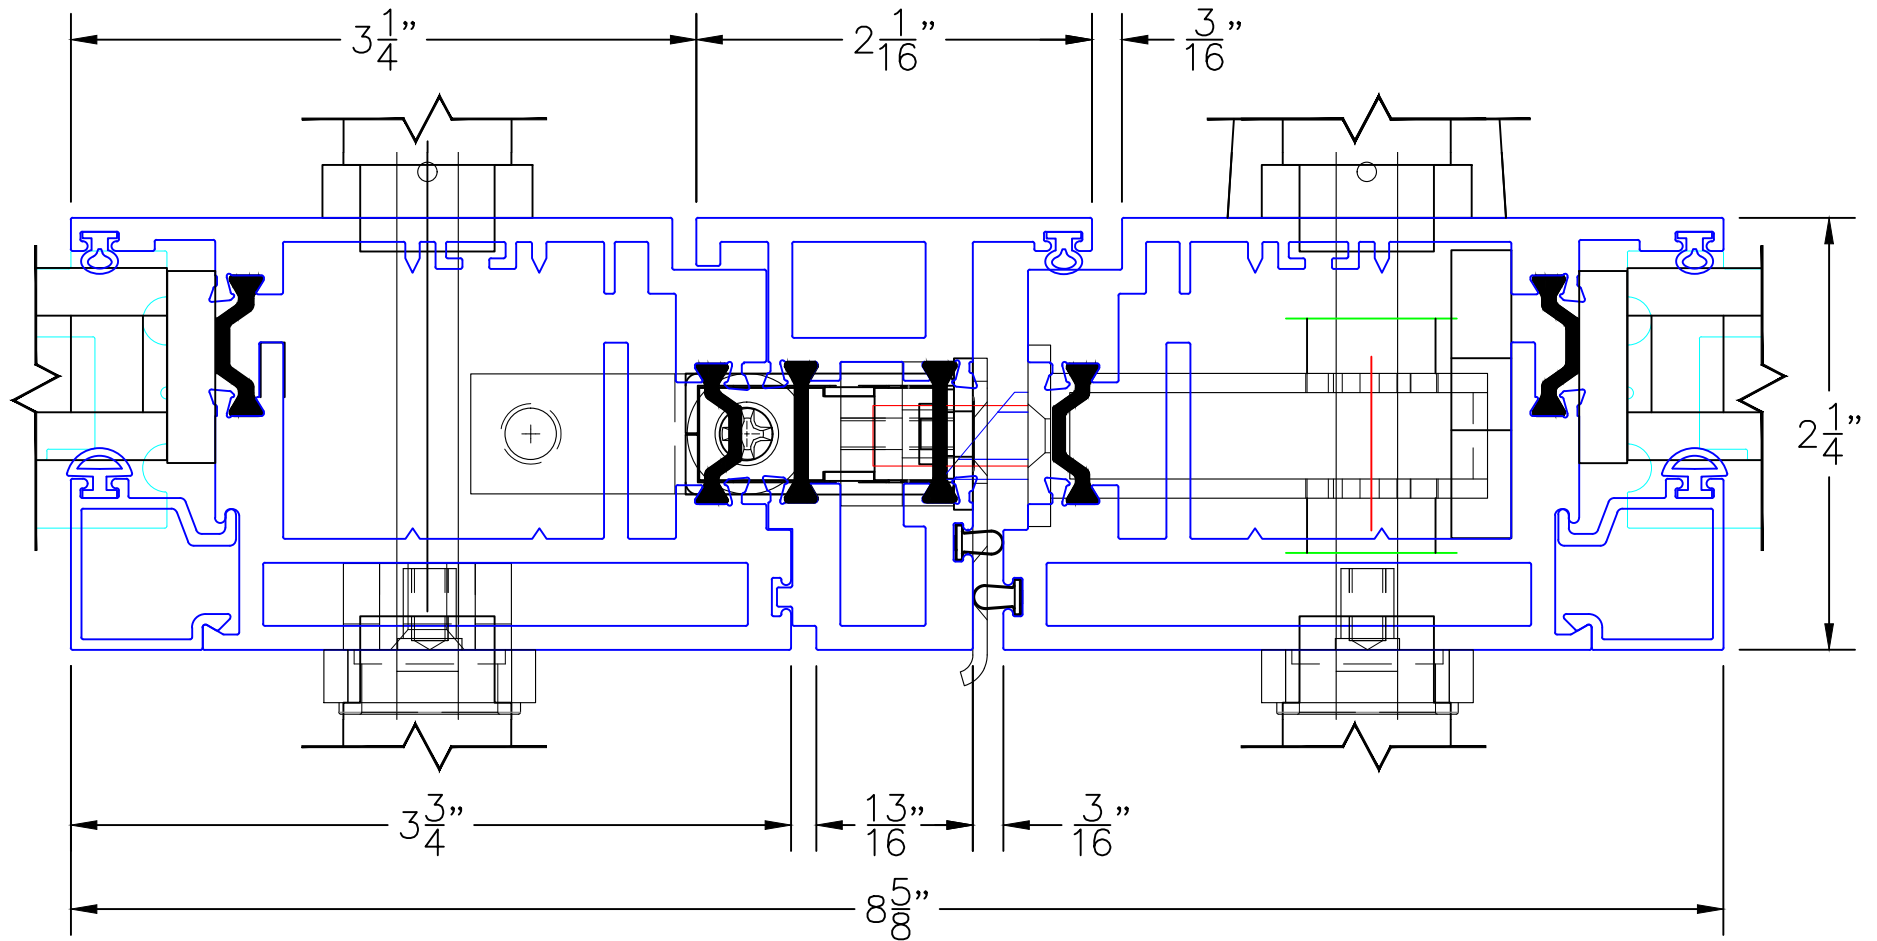

(USE RULER TO SCALE DIMENSIONS IN INCHES)

SCALE: 1/4"

OUT-SWING DOOR
1" & 1-1/2" INSULATED & 9/16" SINGLE
GLAZING SHOWN

-GLASS PENETRATION: 1/2"
-EXTERIOR RATED PRODUCTS HAVE WEEP SLOTS ON HORIZONTAL SILLS.

SCALE: FULL

OUT-SWING DOOR DETAILS
1-1/2" INSULATED GLAZING SHOWN

0 0.5 1
(USE RULER TO SCALE DIMENSIONS IN INCHES)

SCALE: FULL

OUT-SWING DOOR DETAILS
1" INSULATED GLAZING SHOWN

0 0.5 1
(USE RULER TO SCALE DIMENSIONS IN INCHES)
SCALE: FULL

OUT-SWING DOOR DETAILS 1" INSULATED GLAZING SHOWN

3

BLOCK JAMB
HANDLE SIDE

EXTERIOR

0 0.5 1
(USE RULER TO SCALE DIMENSIONS IN INCHES)
SCALE: FULL

OUT-SWING DOOR DETAILS 1" INSULATED GLAZING SHOWN

④
NAIL-ON JAMB
HINGE SIDE
(PIVOT HINGE SHOWN)

0 0.5 1
(USE RULER TO SCALE DIMENSIONS IN INCHES)
SCALE: FULL

OUT-SWING DOOR DETAILS 1" INSULATED GLAZING SHOWN

5

PAIRED DOORS
WITH ASTRAGAL

EXTERIOR

0 0.5 1
(USE RULER TO SCALE DIMENSIONS IN INCHES)
SCALE: FULL