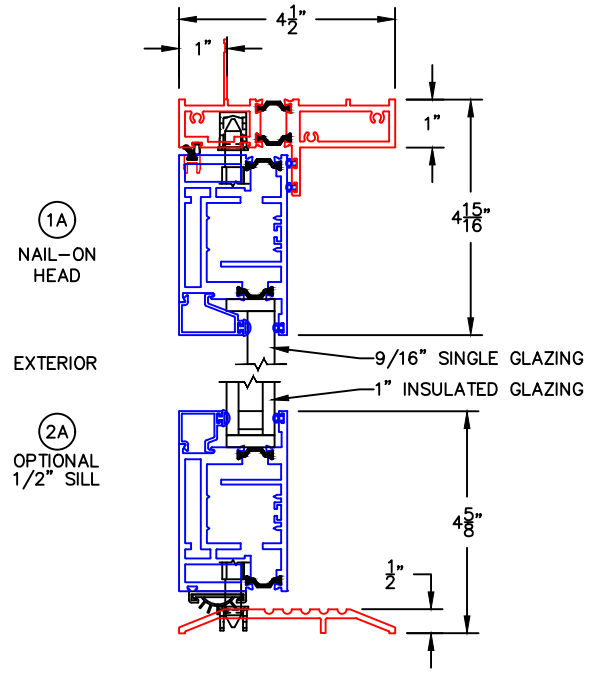

(USE RULER TO SCALE DIMENSIONS IN INCHES)

SCALE: 1/4"

OUT-SWING DOOR
1" & 1-1/2" INSULATED & 9/16" SINGLE
GLAZING SHOWN

-GLASS PENETRATION: 1/2"
-EXTERIOR RATED PRODUCTS HAVE WEEP SLOTS ON HORIZONTAL SILLS.

0 0.5 1
(USE RULER TO SCALE DIMENSIONS IN INCHES)
SCALE: FULL

OUT-SWING DOOR DETAILS
1" INSULATED GLAZING SHOWN

SCALE: FULL

OUT-SWING DOOR DETAILS
9/16" SINGLE GLAZING SHOWN

0 0.5 1
(USE RULER TO SCALE DIMENSIONS IN INCHES)

SCALE: FULL

OUT-SWING DOOR DETAILS
1-1/2" INSULATED GLAZING SHOWN

0 0.5 1
(USE RULER TO SCALE DIMENSIONS IN INCHES)

SCALE: FULL

OUT-SWING DOOR DETAILS
1" INSULATED GLAZING SHOWN

0 0.5 1
(USE RULER TO SCALE DIMENSIONS IN INCHES)
SCALE: FULL

OUT-SWING DOOR DETAILS 1" INSULATED GLAZING SHOWN

3

BLOCK JAMB
HANDLE SIDE

EXTERIOR

0 0.5 1
(USE RULER TO SCALE DIMENSIONS IN INCHES)
SCALE: FULL

OUT-SWING DOOR DETAILS 1" INSULATED GLAZING SHOWN

④
NAIL-ON JAMB
HINGE SIDE
(PIVOT HINGE SHOWN)