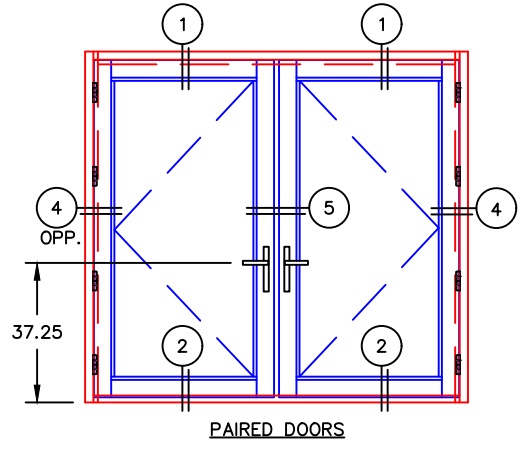

(USE RULER TO SCALE DIMENSIONS IN INCHES)

SCALE: 1/4"

OUT-SWING DOOR
1" & 1-1/2" INSULATED & 9/16" SINGLE
GLAZING SHOWN

-GLASS PENETRATION: 1/2"
-EXTERIOR RATED PRODUCTS HAVE WEEP SLOTS ON HORIZONTAL SILLS.

0 0.5 1
(USE RULER TO SCALE DIMENSIONS IN INCHES)
SCALE: FULL

OUT-SWING DOOR DETAILS
1" INSULATED GLAZING SHOWN

SCALE: FULL

OUT-SWING DOOR DETAILS
9/16" SINGLE GLAZING SHOWN

0 0.5 1
(USE RULER TO SCALE DIMENSIONS IN INCHES)

SCALE: FULL

OUT-SWING DOOR DETAILS
1-1/2" INSULATED GLAZING SHOWN

0 0.5 1
(USE RULER TO SCALE DIMENSIONS IN INCHES)

SCALE: FULL

OUT-SWING DOOR DETAILS
1" INSULATED GLAZING SHOWN

0 0.5 1
(USE RULER TO SCALE DIMENSIONS IN INCHES)
SCALE: FULL

OUT-SWING DOOR DETAILS 1" INSULATED GLAZING SHOWN

3

BLOCK JAMB
HANDLE SIDE

EXTERIOR

0 0.5 1
(USE RULER TO SCALE DIMENSIONS IN INCHES)
SCALE: FULL

OUT-SWING DOOR DETAILS 1" INSULATED GLAZING SHOWN

④
NAIL-ON JAMB
HINGE SIDE
(PIVOT HINGE SHOWN)