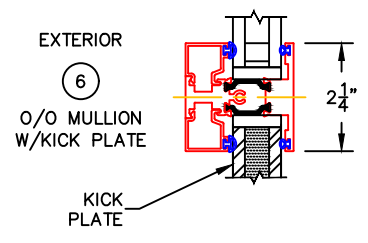

(USE RULER TO SCALE DIMENSIONS IN INCHES)

SCALE: 1/4"

OUT-SWING DOOR
1" & 1-1/2" INSULATED & 9/16" SINGLE
GLAZING SHOWN

-GLASS PENETRATION: 1/2"
-EXTERIOR RATED PRODUCTS HAVE WEEP SLOTS ON HORIZONTAL SILLS.

0 0.5 1
(USE RULER TO SCALE DIMENSIONS IN INCHES)
SCALE: FULL

OUT-SWING DOOR DETAILS
1" INSULATED GLAZING SHOWN

SCALE: FULL

OUT-SWING DOOR DETAILS
9/16" SINGLE GLAZING SHOWN

0 0.5 1
(USE RULER TO SCALE DIMENSIONS IN INCHES)

SCALE: FULL

OUT-SWING DOOR DETAILS
1-1/2" INSULATED GLAZING SHOWN

0 0.5 1
(USE RULER TO SCALE DIMENSIONS IN INCHES)

SCALE: FULL

OUT-SWING DOOR DETAILS
1" INSULATED GLAZING SHOWN

0 0.5 1
(USE RULER TO SCALE DIMENSIONS IN INCHES)
SCALE: FULL

OUT-SWING DOOR DETAILS 1" INSULATED GLAZING SHOWN

3

BLOCK JAMB
HANDLE SIDE

EXTERIOR

0 0.5 1
(USE RULER TO SCALE DIMENSIONS IN INCHES)
SCALE: FULL

OUT-SWING DOOR DETAILS 1" INSULATED GLAZING SHOWN

④
NAIL-ON JAMB
HINGE SIDE
(PIVOT HINGE SHOWN)