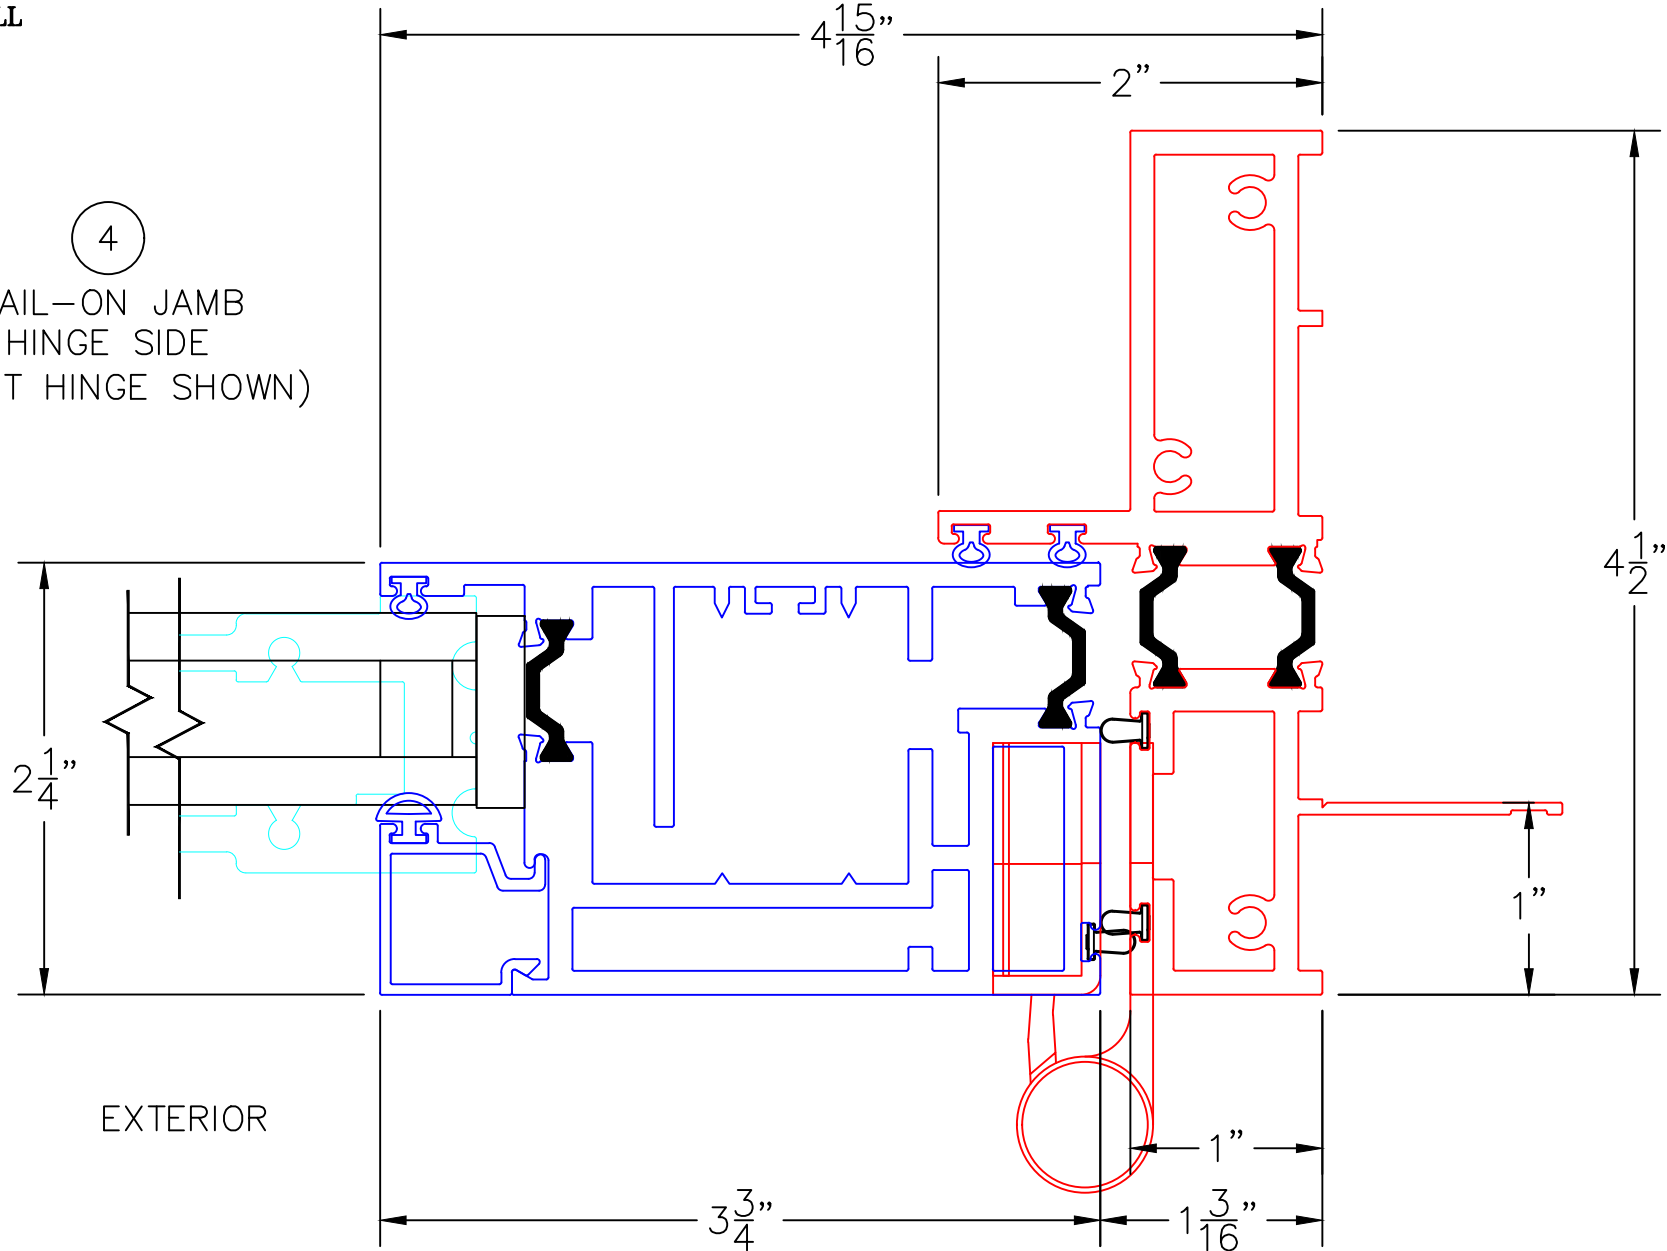

(USE RULER TO SCALE DIMENSIONS IN INCHES)

SCALE: 1/4"

OUT-SWING DOOR
1" & 1-1/2" INSULATED & 9/16" SINGLE
GLAZING SHOWN

-GLASS PENETRATION: 1/2"
-EXTERIOR RATED PRODUCTS HAVE WEEP SLOTS ON HORIZONTAL SILLS.

SCALE: FULL

OUT-SWING DOOR DETAILS
1-1/2" INSULATED GLAZING SHOWN

0 0.5 1
(USE RULER TO SCALE DIMENSIONS IN INCHES)

SCALE: FULL

OUT-SWING DOOR DETAILS
1" INSULATED GLAZING SHOWN

0 0.5 1
(USE RULER TO SCALE DIMENSIONS IN INCHES)
SCALE: FULL

OUT-SWING DOOR DETAILS 1" INSULATED GLAZING SHOWN

3

BLOCK JAMB
HANDLE SIDE

EXTERIOR

0 0.5 1
(USE RULER TO SCALE DIMENSIONS IN INCHES)
SCALE: FULL

OUT-SWING DOOR DETAILS 1" INSULATED GLAZING SHOWN

④
NAIL-ON JAMB
HINGE SIDE
(PIVOT HINGE SHOWN)

0 0.5 1
(USE RULER TO SCALE DIMENSIONS IN INCHES)
SCALE: FULL

OUT-SWING DOOR DETAILS 1" INSULATED GLAZING SHOWN

5

PAIRED DOORS
WITH ASTRAGAL

EXTERIOR

0 0.5 1
(USE RULER TO SCALE DIMENSIONS IN INCHES)
SCALE: FULL