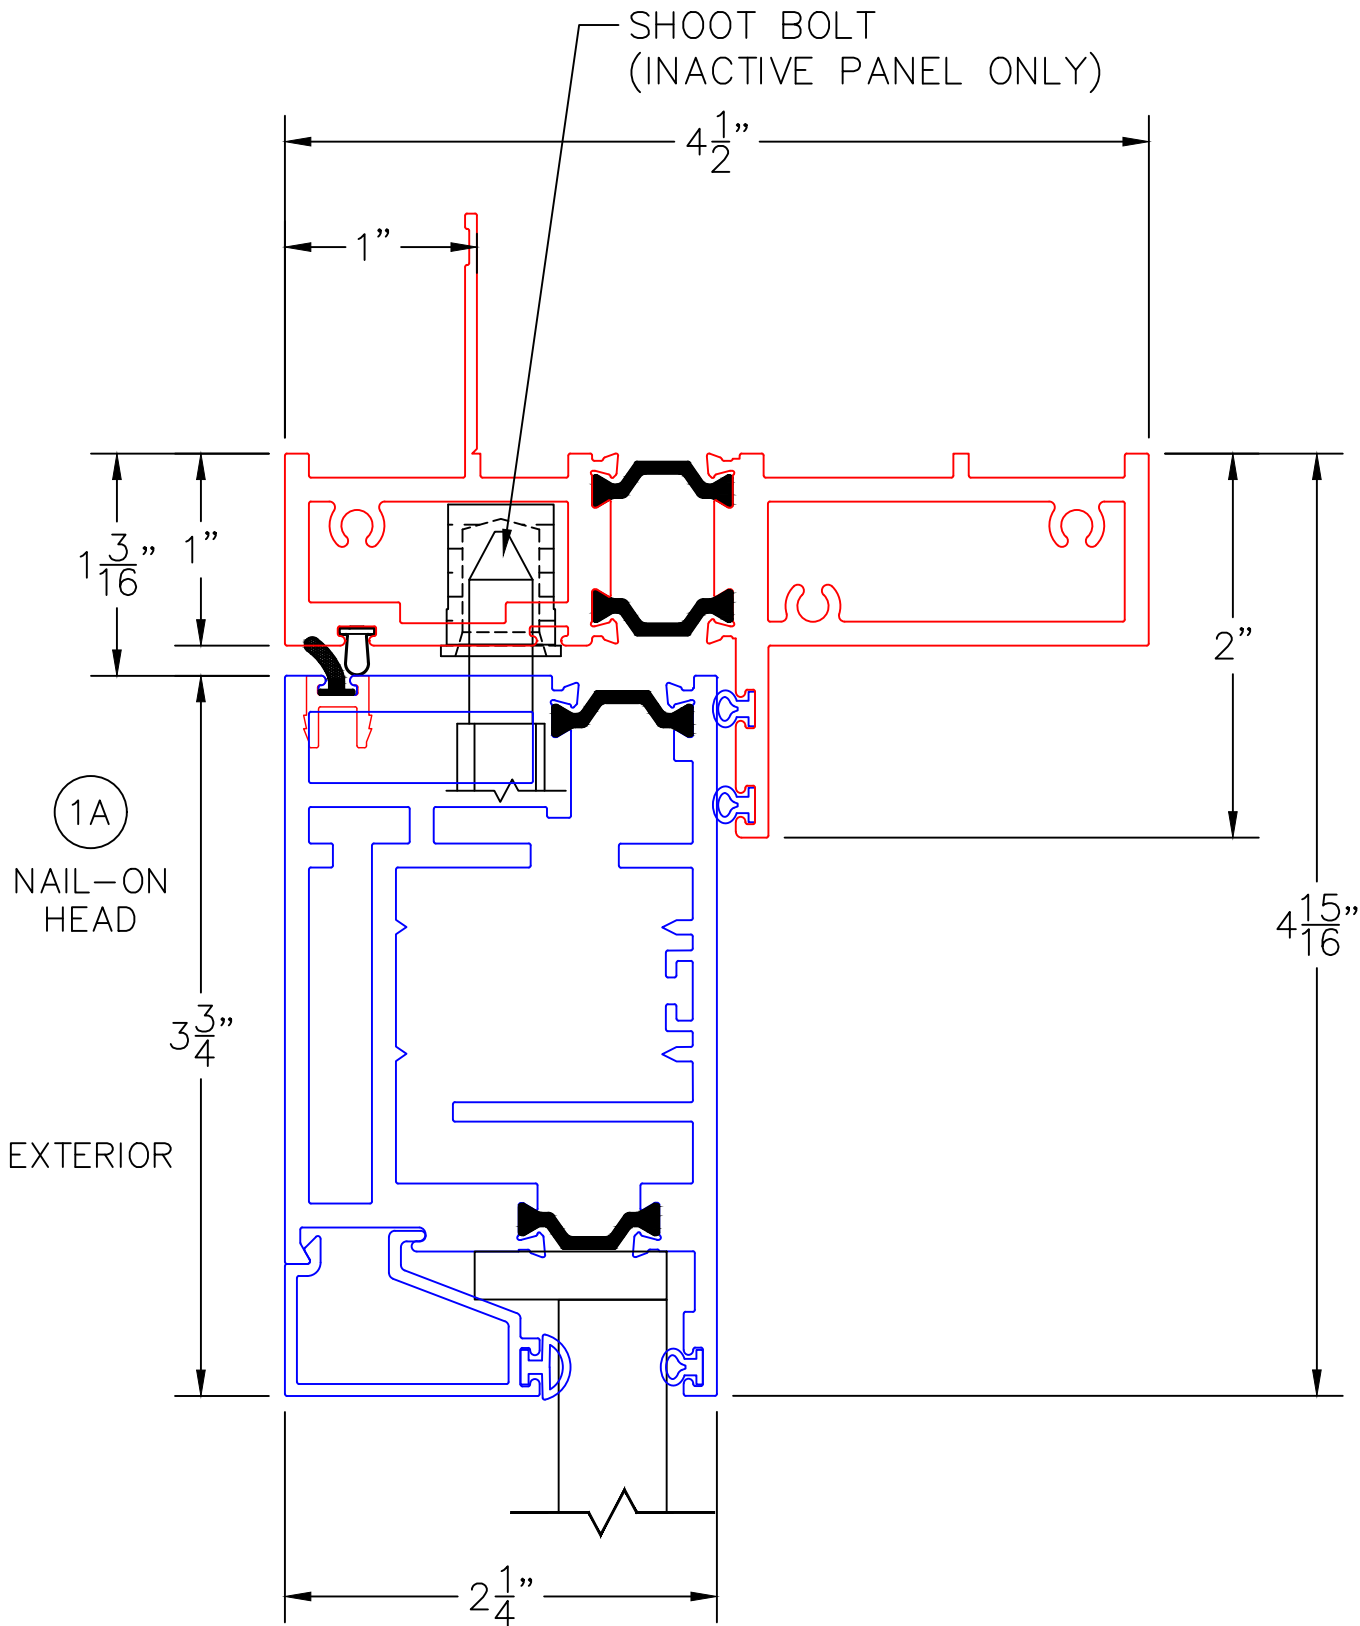

(USE RULER TO SCALE DIMENSIONS IN INCHES)

SCALE: 1/4"

OUT-SWING DOOR
1" & 1-1/2" INSULATED & 9/16" SINGLE
GLAZING SHOWN

-GLASS PENETRATION: 1/2"
-EXTERIOR RATED PRODUCTS HAVE WEEP SLOTS ON HORIZONTAL SILLS.

0 0.5 1
(USE RULER TO SCALE DIMENSIONS IN INCHES)
SCALE: FULL

OUT-SWING DOOR DETAILS
1" INSULATED GLAZING SHOWN

SCALE: FULL

OUT-SWING DOOR DETAILS
9/16" SINGLE GLAZING SHOWN

0 0.5 1
(USE RULER TO SCALE DIMENSIONS IN INCHES)

SCALE: FULL

OUT-SWING DOOR DETAILS
1-1/2" INSULATED GLAZING SHOWN

0 0.5 1
(USE RULER TO SCALE DIMENSIONS IN INCHES)

SCALE: FULL

OUT-SWING DOOR DETAILS
1" INSULATED GLAZING SHOWN

0 0.5 1
(USE RULER TO SCALE DIMENSIONS IN INCHES)
SCALE: FULL

OUT-SWING DOOR DETAILS 1" INSULATED GLAZING SHOWN

3

BLOCK JAMB
HANDLE SIDE

EXTERIOR

0 0.5 1
(USE RULER TO SCALE DIMENSIONS IN INCHES)
SCALE: FULL

OUT-SWING DOOR DETAILS 1" INSULATED GLAZING SHOWN

④
NAIL-ON JAMB
HINGE SIDE
(PIVOT HINGE SHOWN)