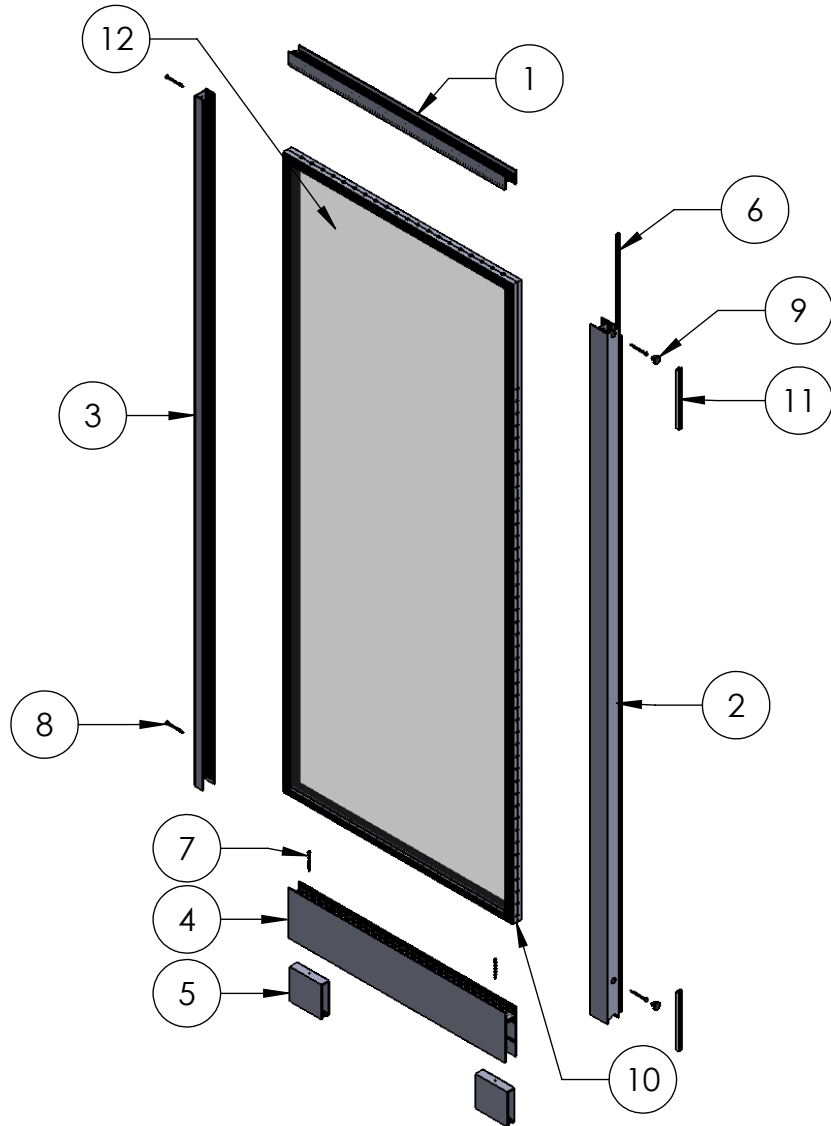

# ASSEMBLY / PARTS LIST (B.O.M.)

ITEM NO.	PART NUMBER	DESCRIPTION
1	3004	Top Rail DG
2	3006	Interlock DG
3	3008	Fixed Stile DG
4	3027	MAMMOTH Sliding Bottom Rail 3 inch Roller
5	3762	Setting Block - Mammoth Rail, Fixed Panel
6	19117	Large Fin Seal (29027045bkqb)(7578)
7	20298	#10 FHP-A, 2", SS, Clear
8	20355	#10 PHP -A, 2", SS, Clear
9	20635	Small Round Panel Plug (All Doors)
10	22909	1 inch Glazing Vinyl
11	24653	Air Barrier Standard Interlock
12	-	Glass

TITLE: O Panel (OX Configuration)	
DWG. NO. Series_3070_Assembly_O Panel_OX	REV
DATE: 2/9/16	SHEET 1 OF 1

**PROPRIETARY AND CONFIDENTIAL**  
THE INFORMATION CONTAINED IN THIS DRAWING IS THE SOLE PROPERTY OF FLEETWOOD WINDOWS & DOORS.  
ANY REPRODUCTION IN PART OR AS A WHOLE WITHOUT THE WRITTEN PERMISSION OF FLEETWOOD WINDOWS & DOORS IS PROHIBITED.