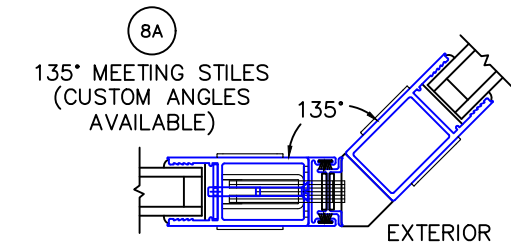

(USE RULER TO SCALE DIMENSIONS IN INCHES)

SCALE: 1/4"

MULTI-SLIDE CORNER DOOR DETAILS

NOTE: CENTERLINES ARE NOT DIVIDED EQUALLY; CONFIRM CENTERLINES WHEN REQUIRED.

OXXVXXP DOOR

- GLASS PENETRATION: 11/16"
- \*NET FRAME WIDTH DOES NOT INCLUDE SILL PAN.
- SILL PAN EXTENDS 1/8" BEYOND EACH JAMB.
- ENCLOSED PX AND XP DOORS MAY REQUIRE POCKET DEMO FOR PANEL REMOVAL.

- FOR ADDITIONAL OPTIONS AND UPGRADES SEE DRAWINGS 3070-07, 3070-08 & 3070-11.
- EXTERIOR RATED PRODUCTS HAVE WEEP SLOTS ON HORIZONTAL SILLS.

(USE RULER TO SCALE DIMENSIONS IN INCHES)

SCALE: FULL

OXX DOOR

1

MULTI-SLIDE  
HEAD DETAIL

(USE RULER TO SCALE DIMENSIONS IN INCHES)

SCALE: FULL

(USE RULER TO SCALE DIMENSIONS IN INCHES)

SCALE: 3/4

OXXVXXP DOOR

(USE RULER TO SCALE DIMENSIONS IN INCHES)

**SCALE: FULL**