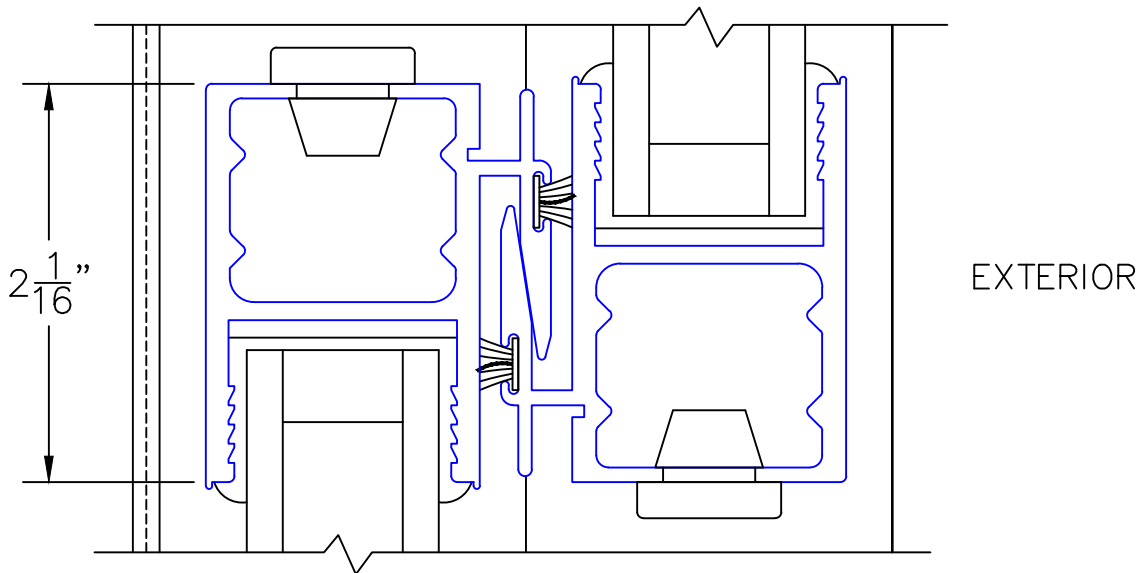

(USE RULER TO SCALE DIMENSIONS IN INCHES)

SCALE: 3/4

OXXVXXP DOOR

(USE RULER TO SCALE DIMENSIONS IN INCHES)

**SCALE: FULL**

## OXXVXXP DOOR

8A

135° MEETING STILES  
(CUSTOM ANGLES  
AVAILABLE)

(USE RULER TO SCALE DIMENSIONS IN INCHES)

SCALE: FULL

XXP DOOR

9

INTERLOCKERS

(USE RULER TO SCALE DIMENSIONS IN INCHES)

**SCALE: FULL**

XXP DOOR

10

TWO-PIECE POCKET INTERLOCKER

(USE RULER TO SCALE DIMENSIONS IN INCHES)

SCALE: FULL

XXP DOOR