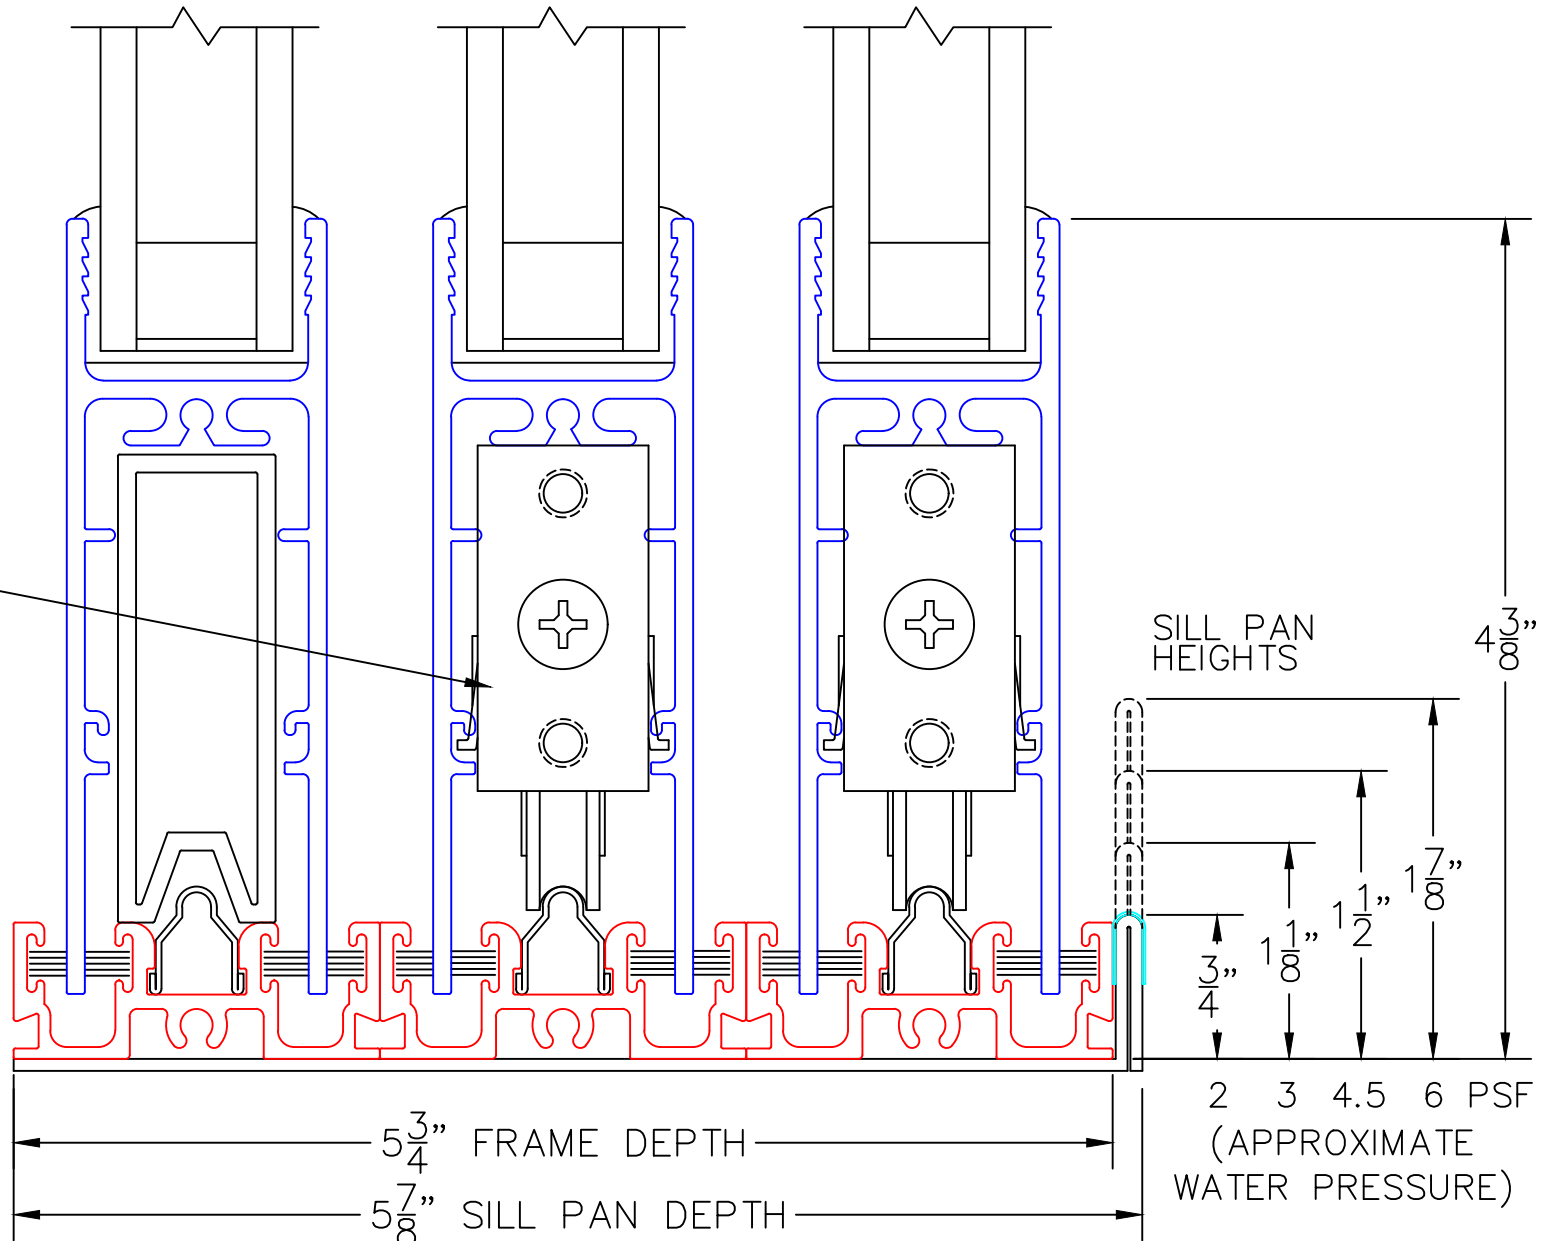

(USE RULER TO SCALE DIMENSIONS IN INCHES)

SCALE: FULL

OXX DOOR

EXTERIOR

2

MULTI-SLIDE
SILL DETAIL

A2 ROLLERS