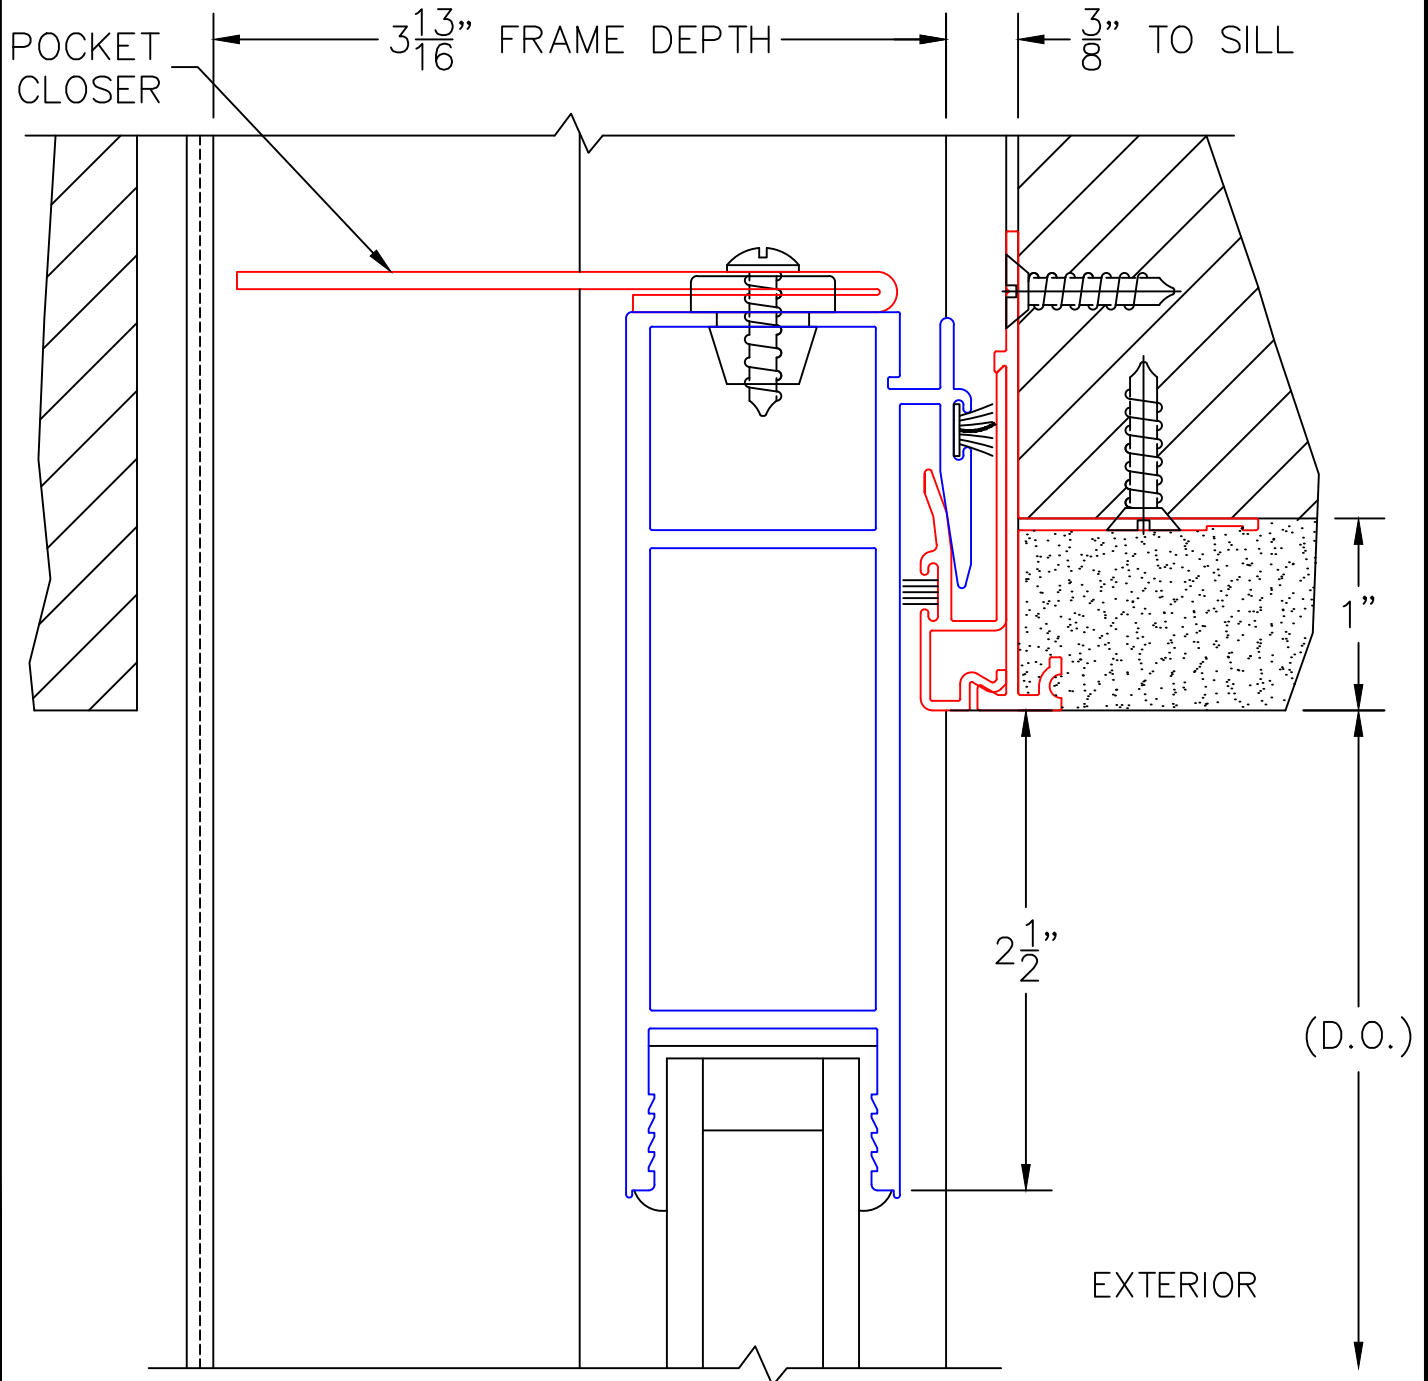

(USE RULER TO SCALE DIMENSIONS IN INCHES)

SCALE: 3/4

OXXVXXP DOOR

(USE RULER TO SCALE DIMENSIONS IN INCHES)

**SCALE: FULL**

## OXXVXXP DOOR

8A

135° MEETING STILES  
(CUSTOM ANGLES  
AVAILABLE)

(USE RULER TO SCALE DIMENSIONS IN INCHES)

SCALE: FULL

XXP DOOR

9

INTERLOCKERS

(USE RULER TO SCALE DIMENSIONS IN INCHES)

**SCALE: FULL**

XXP DOOR

10

TWO-PIECE POCKET INTERLOCKER

(USE RULER TO SCALE DIMENSIONS IN INCHES)

SCALE: FULL

XXP DOOR