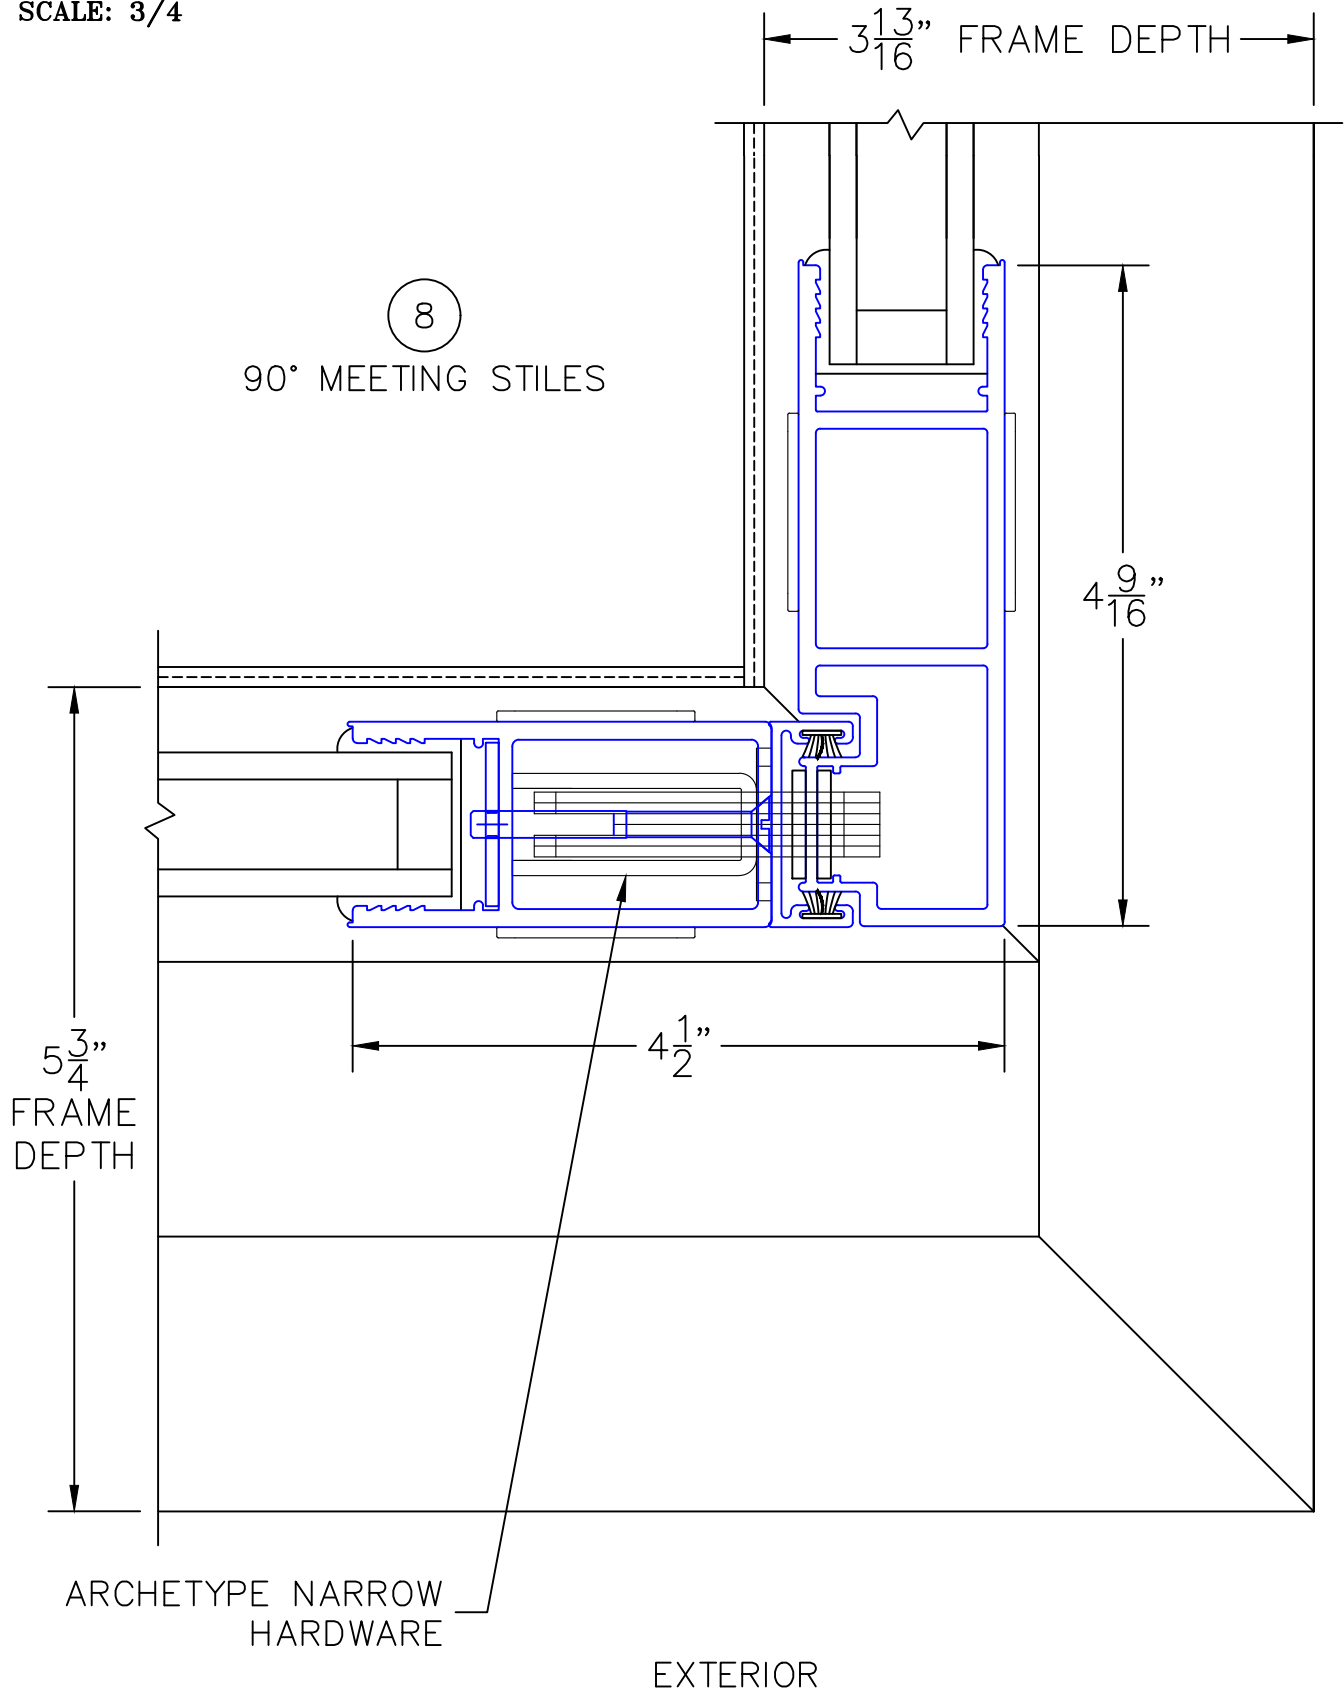

(USE RULER TO SCALE DIMENSIONS IN INCHES)

**SCALE: FULL**

XXP DOOR

(USE RULER TO SCALE DIMENSIONS IN INCHES)

**SCALE: FULL**

OXX DOOR

5

FIXED JAMB

EXTERIOR

(USE RULER TO SCALE DIMENSIONS IN INCHES)

**SCALE: FULL**

OXX DOOR

6

INTERLOCKERS

2 1/16"

EXTERIOR

(USE RULER TO SCALE DIMENSIONS IN INCHES)

SCALE: 3/4

OXXVXXP DOOR

(USE RULER TO SCALE DIMENSIONS IN INCHES)

**SCALE: FULL**

## OXXVXXP DOOR

8A

135° MEETING STILES  
(CUSTOM ANGLES  
AVAILABLE)

(USE RULER TO SCALE DIMENSIONS IN INCHES)

SCALE: FULL

XXP DOOR

9

INTERLOCKERS