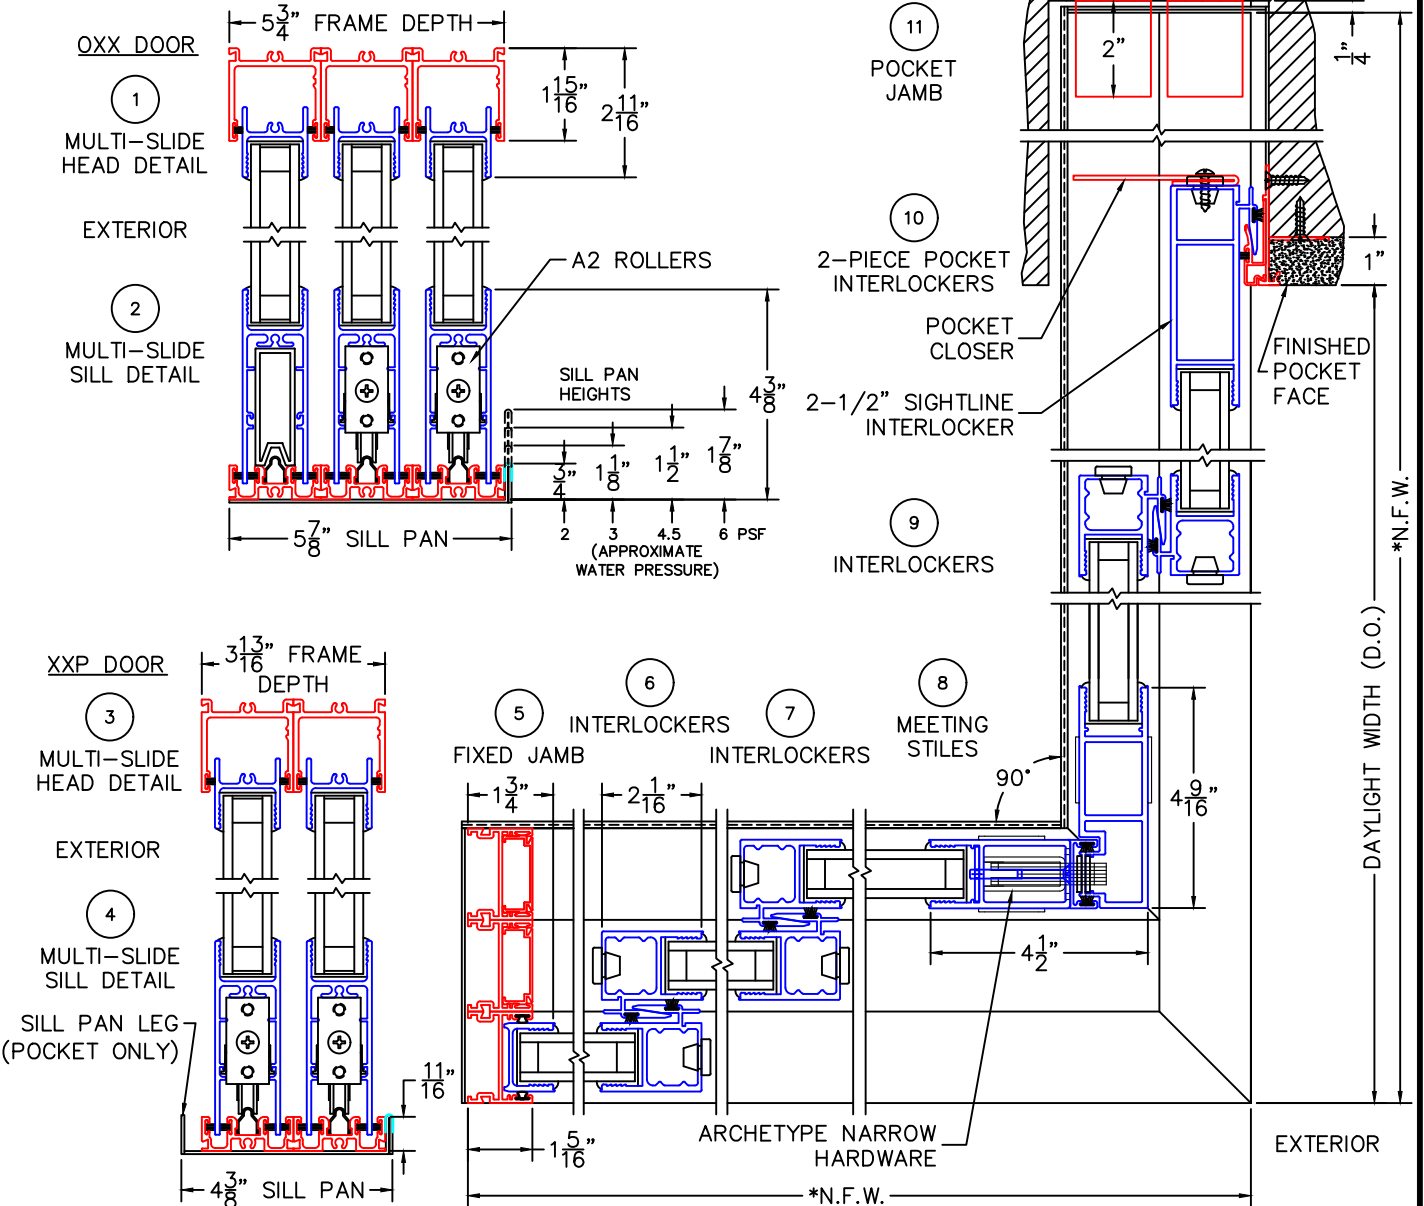

(USE RULER TO SCALE DIMENSIONS IN INCHES)

SCALE: 1/4"

MULTI-SLIDE CORNER DOOR DETAILS

NOTE: CENTERLINES ARE NOT DIVIDED EQUALLY; CONFIRM CENTERLINES WHEN REQUIRED.

OXXVXXP DOOR

- GLASS PENETRATION: 11/16"
- \*NET FRAME WIDTH DOES NOT INCLUDE SILL PAN.
- SILL PAN EXTENDS 1/8" BEYOND EACH JAMB.
- ENCLOSED PX AND XP DOORS MAY REQUIRE POCKET DEMO FOR PANEL REMOVAL.

- FOR ADDITIONAL OPTIONS AND UPGRADES SEE DRAWINGS 3070-07, 3070-08 & 3070-11.
- EXTERIOR RATED PRODUCTS HAVE WEEP SLOTS ON HORIZONTAL SILLS.

(USE RULER TO SCALE DIMENSIONS IN INCHES)

SCALE: FULL

OXX DOOR

1

MULTI-SLIDE  
HEAD DETAIL

(USE RULER TO SCALE DIMENSIONS IN INCHES)

SCALE: FULL

(USE RULER TO SCALE DIMENSIONS IN INCHES)

**SCALE: FULL**

XXP DOOR

(USE RULER TO SCALE DIMENSIONS IN INCHES)

**SCALE: FULL**

OXX DOOR

5

FIXED JAMB