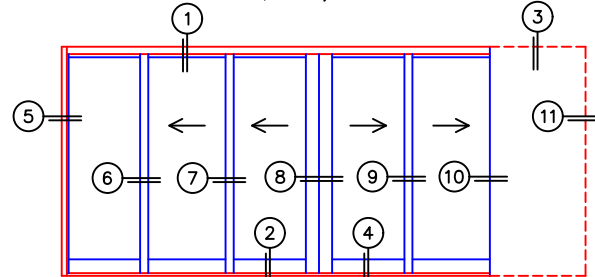

(USE RULER TO SCALE DIMENSIONS IN INCHES)

SCALE: 1/4"

MULTI-SLIDE CORNER DOOR DETAILS

NOTE: CENTERLINES ARE NOT DIVIDED EQUALLY; CONFIRM CENTERLINES WHEN REQUIRED.

OXXVXXP DOOR

- GLASS PENETRATION: 11/16"
- \*NET FRAME WIDTH DOES NOT INCLUDE SILL PAN.
- SILL PAN EXTENDS 1/8" BEYOND EACH JAMB.
- ENCLOSED PX AND XP DOORS MAY REQUIRE POCKET DEMO FOR PANEL REMOVAL.

- FOR ADDITIONAL OPTIONS AND UPGRADES SEE DRAWINGS 3070-07, 3070-08 & 3070-11.
- EXTERIOR RATED PRODUCTS HAVE WEEP SLOTS ON HORIZONTAL SILLS.

(USE RULER TO SCALE DIMENSIONS IN INCHES)

SCALE: FULL

OXX DOOR

1

MULTI-SLIDE  
HEAD DETAIL

(USE RULER TO SCALE DIMENSIONS IN INCHES)

SCALE: FULL