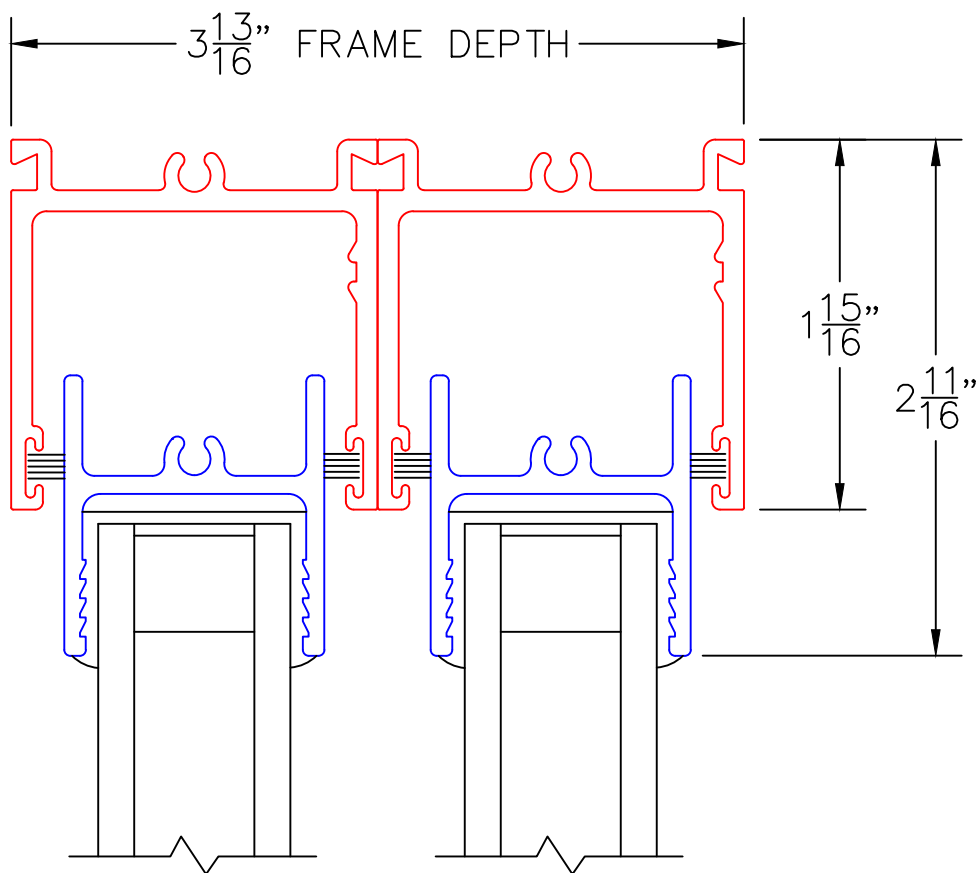

(USE RULER TO SCALE DIMENSIONS IN INCHES)

SCALE: 1/4"

MULTI-SLIDE CORNER DOOR DETAILS

NOTE: CENTERLINES ARE NOT DIVIDED EQUALLY; CONFIRM CENTERLINES WHEN REQUIRED.

OXXVXXP DOOR

- GLASS PENETRATION: 11/16"
- \*NET FRAME WIDTH DOES NOT INCLUDE SILL PAN.
- SILL PAN EXTENDS 1/8" BEYOND EACH JAMB.
- ENCLOSED PX AND XP DOORS MAY REQUIRE POCKET DEMO FOR PANEL REMOVAL.

(USE RULER TO SCALE DIMENSIONS IN INCHES)

**SCALE: FULL**

XXP DOOR

(USE RULER TO SCALE DIMENSIONS IN INCHES)

**SCALE: FULL**

OXX DOOR

5

FIXED JAMB

EXTERIOR

(USE RULER TO SCALE DIMENSIONS IN INCHES)

**SCALE: FULL**

OXX DOOR

6

INTERLOCKERS

2 1/16"

EXTERIOR

(USE RULER TO SCALE DIMENSIONS IN INCHES)

SCALE: 3/4

OXXVXXP DOOR

(USE RULER TO SCALE DIMENSIONS IN INCHES)

**SCALE: FULL**