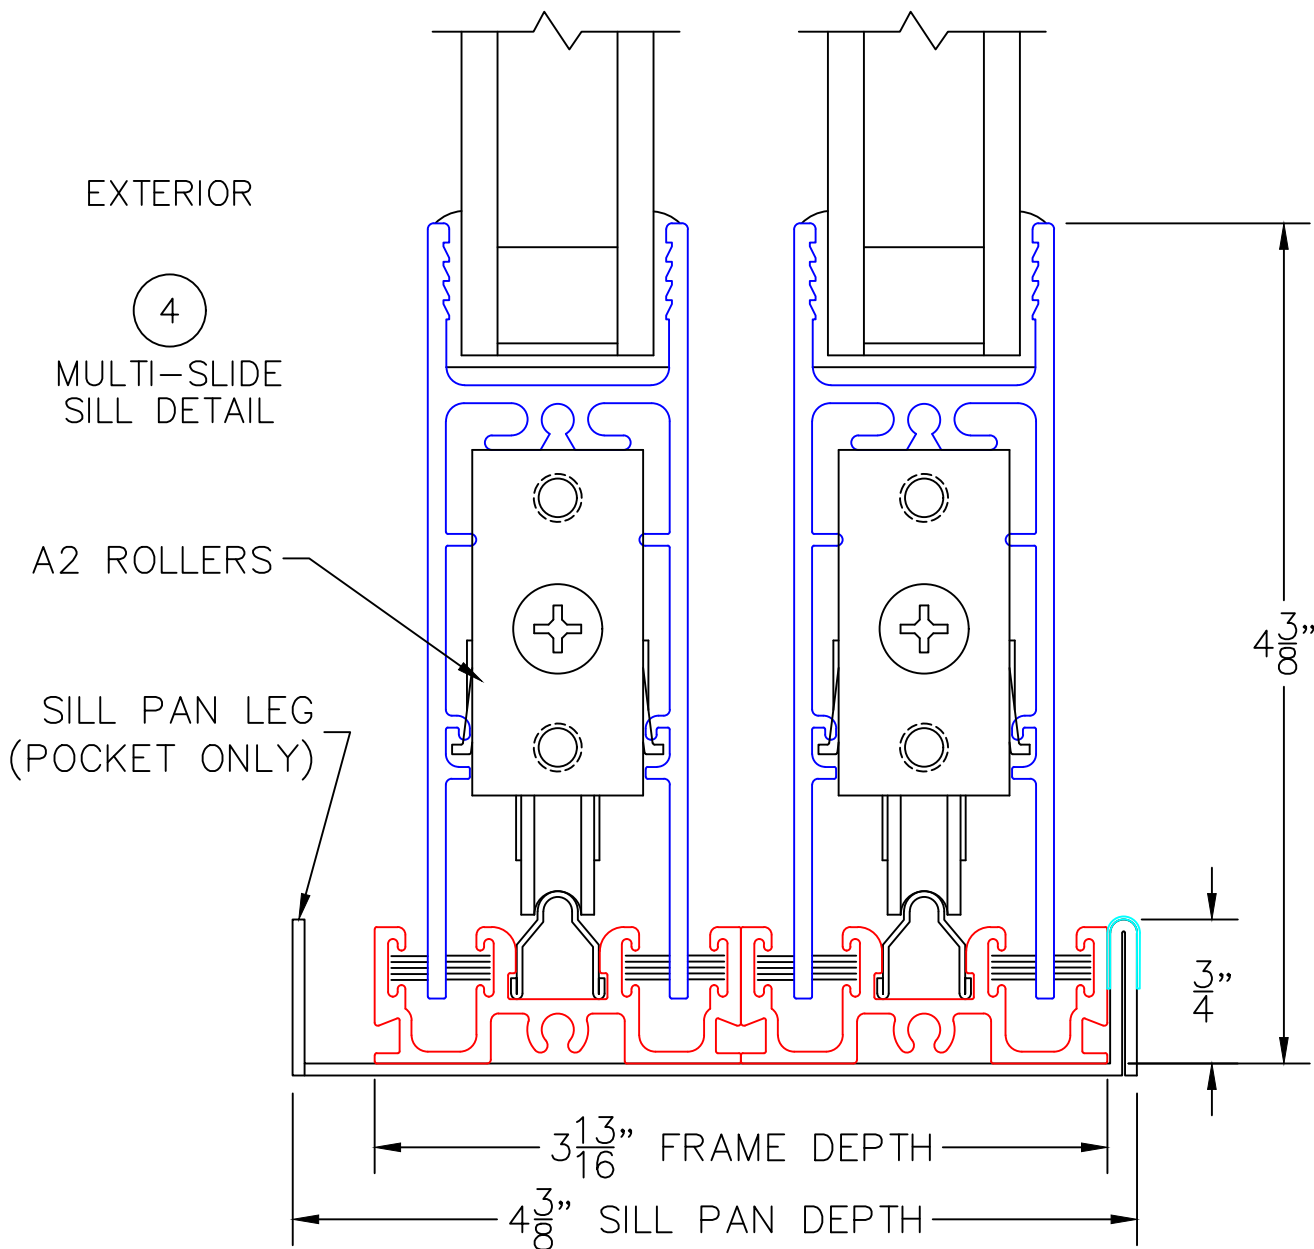

(USE RULER TO SCALE DIMENSIONS IN INCHES)

SCALE: 1/4"

MULTI-SLIDE CORNER DOOR DETAILS

NOTE: CENTERLINES ARE NOT DIVIDED EQUALLY; CONFIRM CENTERLINES WHEN REQUIRED.

OXXVXXP DOOR

- GLASS PENETRATION: 11/16"
- \*NET FRAME WIDTH DOES NOT INCLUDE SILL PAN.
- SILL PAN EXTENDS 1/8" BEYOND EACH JAMB.
- ENCLOSED PX AND XP DOORS MAY REQUIRE POCKET DEMO FOR PANEL REMOVAL.

(USE RULER TO SCALE DIMENSIONS IN INCHES)

**SCALE: FULL**

XXP DOOR

(USE RULER TO SCALE DIMENSIONS IN INCHES)

**SCALE: FULL**

OXX DOOR

5

FIXED JAMB

EXTERIOR

(USE RULER TO SCALE DIMENSIONS IN INCHES)

**SCALE: FULL**

OXX DOOR

6

INTERLOCKERS

2 1/16"

EXTERIOR

(USE RULER TO SCALE DIMENSIONS IN INCHES)

SCALE: 3/4

OXXVXXP DOOR

(USE RULER TO SCALE DIMENSIONS IN INCHES)

**SCALE: FULL**