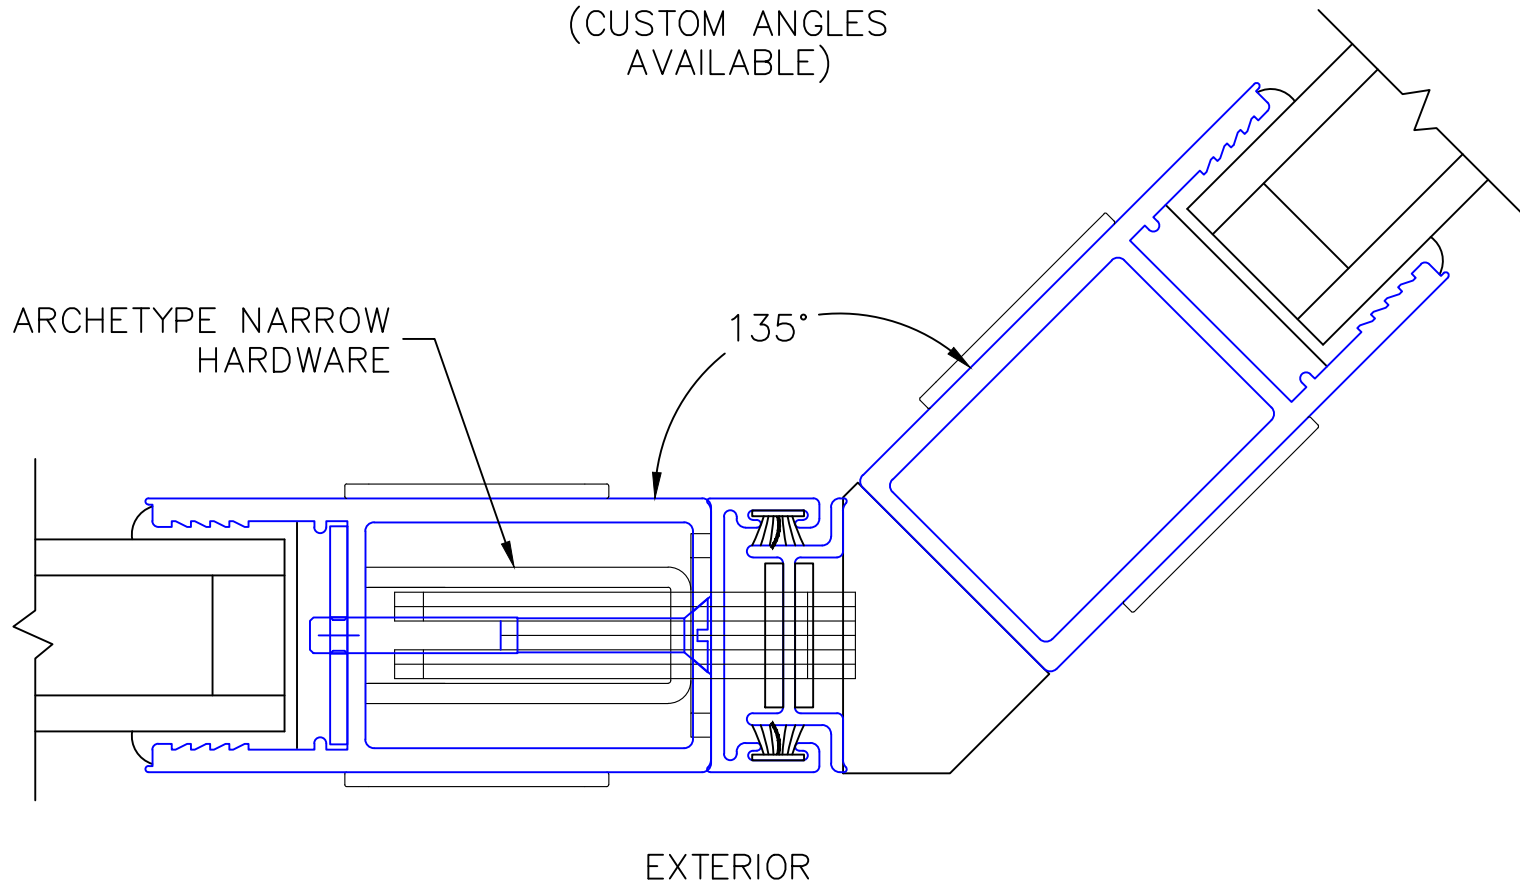

EXTERIOR

(USE RULER TO SCALE DIMENSIONS IN INCHES)

**SCALE: FULL**

OXX DOOR

6

INTERLOCKERS

2 1/16"

EXTERIOR

(USE RULER TO SCALE DIMENSIONS IN INCHES)

SCALE: 3/4

OXXVXXP DOOR

(USE RULER TO SCALE DIMENSIONS IN INCHES)

**SCALE: FULL**

## OXXVXXP DOOR

8A

135° MEETING STILES  
(CUSTOM ANGLES  
AVAILABLE)

(USE RULER TO SCALE DIMENSIONS IN INCHES)

SCALE: FULL

XXP DOOR

9

INTERLOCKERS

(USE RULER TO SCALE DIMENSIONS IN INCHES)

**SCALE: FULL**

XXP DOOR

10

TWO-PIECE POCKET INTERLOCKER

(USE RULER TO SCALE DIMENSIONS IN INCHES)

SCALE: FULL

XXP DOOR