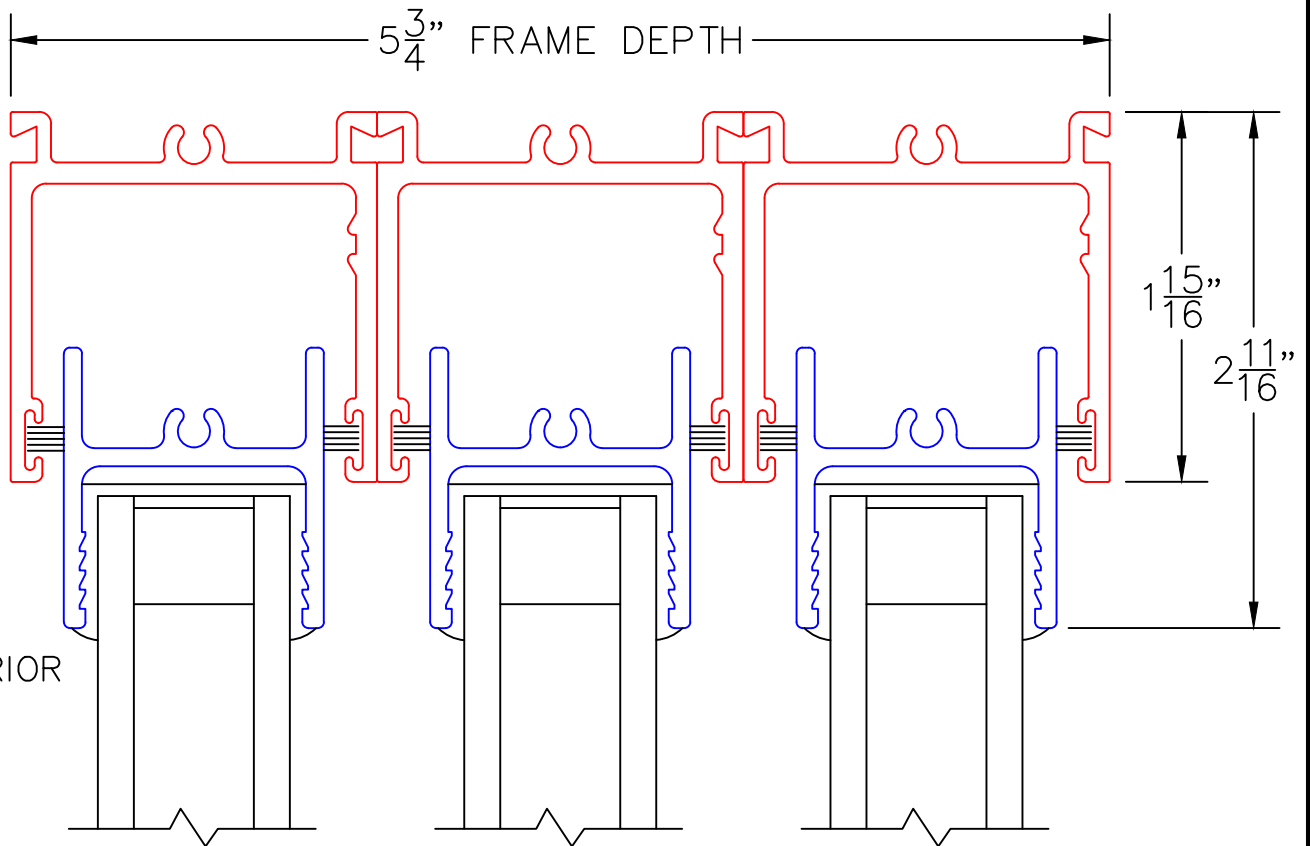

(USE RULER TO SCALE DIMENSIONS IN INCHES)

SCALE: 1/4"

MULTI-SLIDE CORNER DOOR DETAILS

NOTE: CENTERLINES ARE NOT DIVIDED EQUALLY; CONFIRM CENTERLINES WHEN REQUIRED.

OXXVXXP DOOR

- GLASS PENETRATION: 11/16"
- \*NET FRAME WIDTH DOES NOT INCLUDE SILL PAN.
- SILL PAN EXTENDS 1/8" BEYOND EACH JAMB.
- ENCLOSED PX AND XP DOORS MAY REQUIRE POCKET DEMO FOR PANEL REMOVAL.

- FOR ADDITIONAL OPTIONS AND UPGRADES SEE DRAWINGS 3070-07, 3070-08 & 3070-11.
- EXTERIOR RATED PRODUCTS HAVE WEEP SLOTS ON HORIZONTAL SILLS.

(USE RULER TO SCALE DIMENSIONS IN INCHES)

SCALE: FULL

OXX DOOR

1

MULTI-SLIDE  
HEAD DETAIL

(USE RULER TO SCALE DIMENSIONS IN INCHES)

SCALE: FULL

(USE RULER TO SCALE DIMENSIONS IN INCHES)

SCALE: 3/4

OXXVXXP DOOR

(USE RULER TO SCALE DIMENSIONS IN INCHES)

**SCALE: FULL**