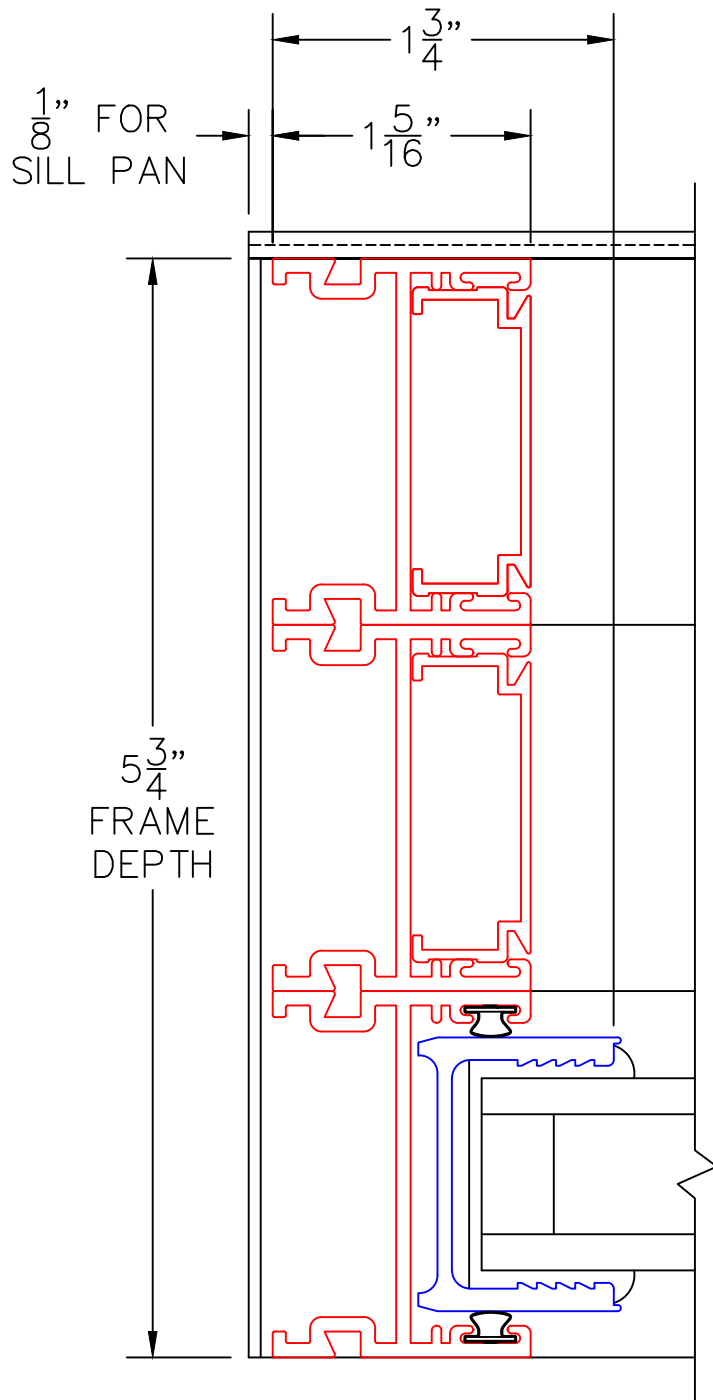

(USE RULER TO SCALE DIMENSIONS IN INCHES)

SCALE: 1/4"

MULTI-SLIDE CORNER DOOR DETAILS

NOTE: CENTERLINES ARE NOT DIVIDED EQUALLY; CONFIRM CENTERLINES WHEN REQUIRED.

OXXVXXP DOOR

- GLASS PENETRATION: 11/16"
- \*NET FRAME WIDTH DOES NOT INCLUDE SILL PAN.
- SILL PAN EXTENDS 1/8" BEYOND EACH JAMB.
- ENCLOSED PX AND XP DOORS MAY REQUIRE POCKET DEMO FOR PANEL REMOVAL.

(USE RULER TO SCALE DIMENSIONS IN INCHES)

**SCALE: FULL**

XXP DOOR

(USE RULER TO SCALE DIMENSIONS IN INCHES)

**SCALE: FULL**

OXX DOOR

5

FIXED JAMB

EXTERIOR

(USE RULER TO SCALE DIMENSIONS IN INCHES)

**SCALE: FULL**

OXX DOOR

6

INTERLOCKERS

2 1/16"

EXTERIOR

(USE RULER TO SCALE DIMENSIONS IN INCHES)

SCALE: 3/4

OXXVXXP DOOR

(USE RULER TO SCALE DIMENSIONS IN INCHES)

**SCALE: FULL**