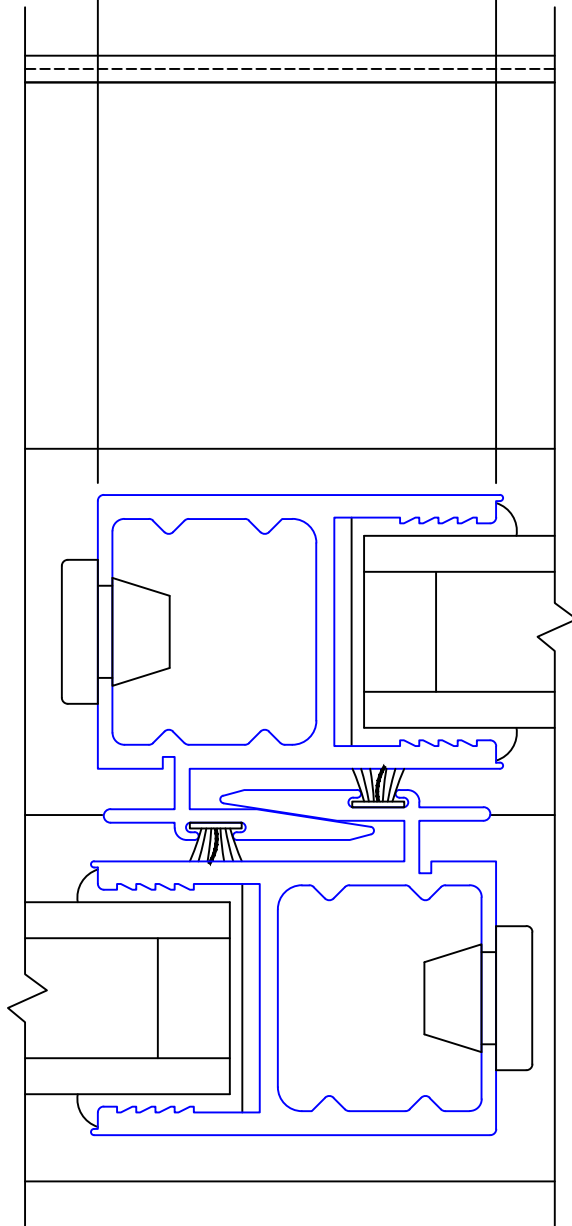

(USE RULER TO SCALE DIMENSIONS IN INCHES)

SCALE: 1/4"

MULTI-SLIDE CORNER DOOR DETAILS

NOTE: CENTERLINES ARE NOT DIVIDED EQUALLY; CONFIRM CENTERLINES WHEN REQUIRED.

OXXVXXP DOOR

- GLASS PENETRATION: 11/16"
- \*NET FRAME WIDTH DOES NOT INCLUDE SILL PAN.
- SILL PAN EXTENDS 1/8" BEYOND EACH JAMB.
- ENCLOSED PX AND XP DOORS MAY REQUIRE POCKET DEMO FOR PANEL REMOVAL.

(USE RULER TO SCALE DIMENSIONS IN INCHES)

**SCALE: FULL**

XXP DOOR

(USE RULER TO SCALE DIMENSIONS IN INCHES)

**SCALE: FULL**

OXX DOOR

5

FIXED JAMB

EXTERIOR

(USE RULER TO SCALE DIMENSIONS IN INCHES)

**SCALE: FULL**

OXX DOOR

6

INTERLOCKERS

2 1/16"

EXTERIOR

(USE RULER TO SCALE DIMENSIONS IN INCHES)

SCALE: 3/4

OXXVXXP DOOR

(USE RULER TO SCALE DIMENSIONS IN INCHES)

**SCALE: FULL**