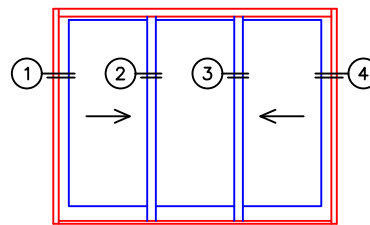

(USE RULER TO SCALE DIMENSIONS IN INCHES)

SCALE: 1/4

XOX W/SCREENS MULTI-SLIDE DOOR DETAILS

NOTE: CENTERLINES ARE NOT DIVIDED EQUALLY; CONFIRM CENTERLINES WHEN REQUIRED.

XOX DOOR

XOX-EQ DOOR

- *NET FRAME WIDTH DOES NOT INCLUDE SILL PAN.
- SILL PAN EXTENDS 1/8" BEYOND EACH JAMB.
- FOR ADDITIONAL OPTIONS AND UPGRADES SEE DRAWINGS 3070-07, 3070-08 & 3070-11.

- GLASS PENETRATION: 11/16"
- EXTERIOR RATED PRODUCTS HAVE WEEP SLOTS ON HORIZONTAL SILLS.