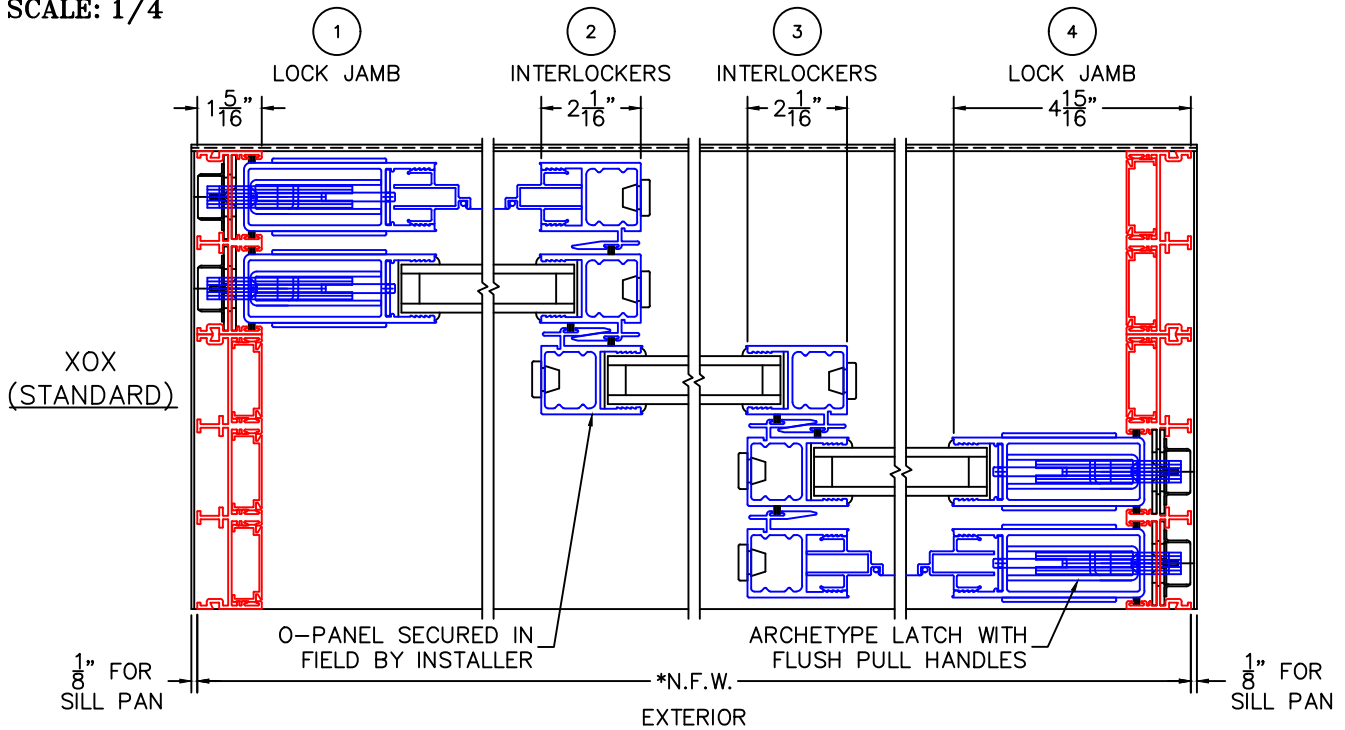

(USE RULER TO SCALE DIMENSIONS IN INCHES)

SCALE: 1/4

XOX W/SCREENS MULTI-SLIDE DOOR DETAILS

NOTE: CENTERLINES ARE NOT DIVIDED EQUALLY; CONFIRM CENTERLINES WHEN REQUIRED.

XOX DOOR

XOX-EQ DOOR

- *NET FRAME WIDTH DOES NOT INCLUDE SILL PAN.
- SILL PAN EXTENDS 1/8" BEYOND EACH JAMB.
- FOR ADDITIONAL OPTIONS AND UPGRADES SEE DRAWINGS 3070-07, 3070-08 & 3070-11.

- GLASS PENETRATION: 11/16"
- EXTERIOR RATED PRODUCTS HAVE WEEP SLOTS ON HORIZONTAL SILLS.