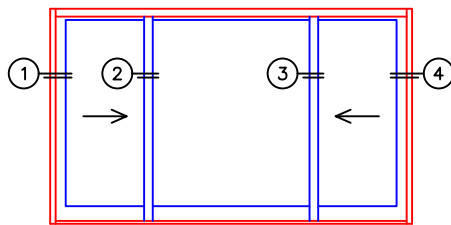

(USE RULER TO SCALE DIMENSIONS IN INCHES)

SCALE: 1/4

XOX W/SCREENS MULTI-SLIDE DOOR DETAILS

NOTE: CENTERLINES ARE NOT DIVIDED EQUALLY; CONFIRM CENTERLINES WHEN REQUIRED.

XOX DOOR

XOX-EQ DOOR

- *NET FRAME WIDTH DOES NOT INCLUDE SILL PAN.
- SILL PAN EXTENDS 1/8" BEYOND EACH JAMB.
- FOR ADDITIONAL OPTIONS AND UPGRADES SEE DRAWINGS 3070-07, 3070-08 & 3070-11.

- GLASS PENETRATION: 11/16"
- EXTERIOR RATED PRODUCTS HAVE WEEP SLOTS ON HORIZONTAL SILLS.