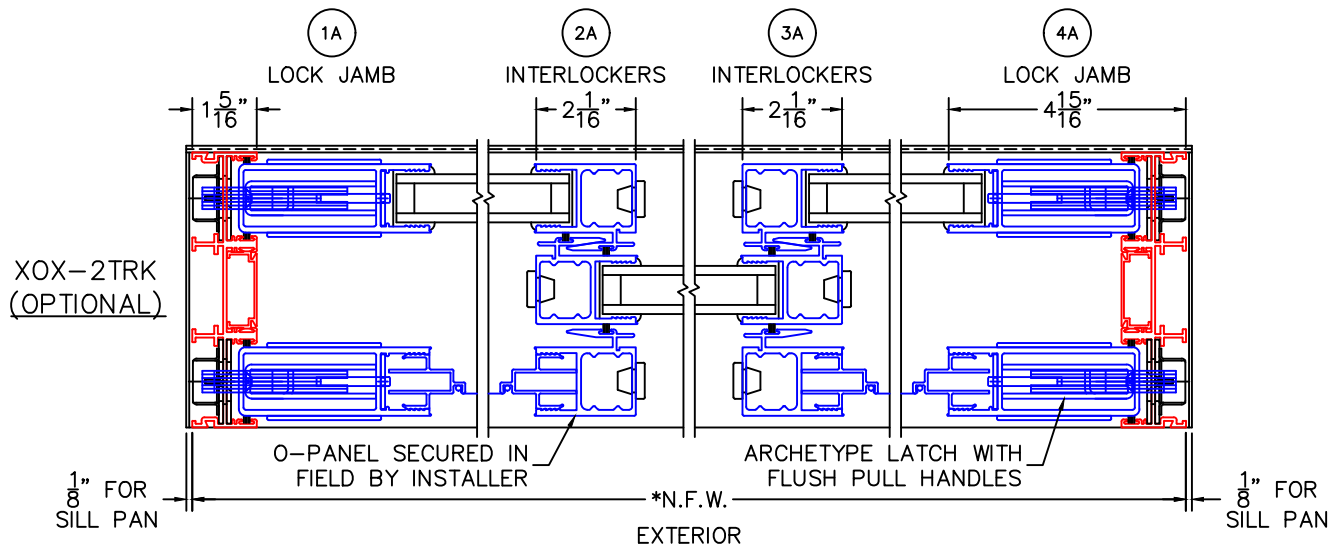

(USE RULER TO SCALE DIMENSIONS IN INCHES)

SCALE: 1/4

XOX W/SCREENS MULTI-SLIDE DOOR DETAILS

NOTE: CENTERLINES ARE NOT DIVIDED EQUALLY; CONFIRM CENTERLINES WHEN REQUIRED.

XOX DOOR

XOX-EQ DOOR

- *NET FRAME WIDTH DOES NOT INCLUDE SILL PAN.
- SILL PAN EXTENDS 1/8" BEYOND EACH JAMB.
- FOR ADDITIONAL OPTIONS AND UPGRADES SEE DRAWINGS 3070-07, 3070-08 & 3070-11.

- GLASS PENETRATION: 11/16"
- EXTERIOR RATED PRODUCTS HAVE WEEP SLOTS ON HORIZONTAL SILLS.