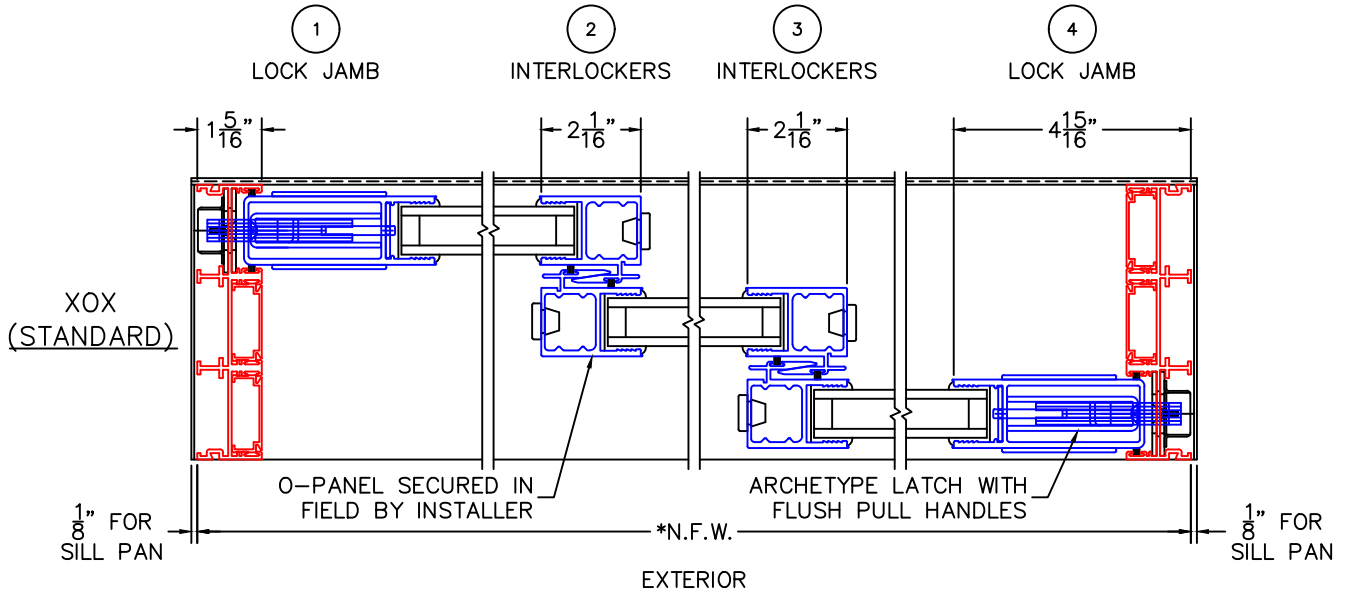

(USE RULER TO SCALE DIMENSIONS IN INCHES)

SCALE: 1/4

XOX MULTI-SLIDE DOOR DETAILS

NOTE: CENTERLINES ARE NOT DIVIDED EQUALLY; CONFIRM CENTERLINES WHEN REQUIRED.

*NET FRAME WIDTH DOES NOT INCLUDE SILL PAN.
 -SILL PAN EXTENDS 1/8" BEYOND EACH JAMB.
 -FOR ADDITIONAL OPTIONS AND UPGRADES SEE DRAWINGS 3070-07, 3070-08 & 3070-11.

-GLASS PENETRATION: 11/16"
 -EXTERIOR RATED PRODUCTS HAVE WEEP SLOTS ON HORIZONTAL SILLS.