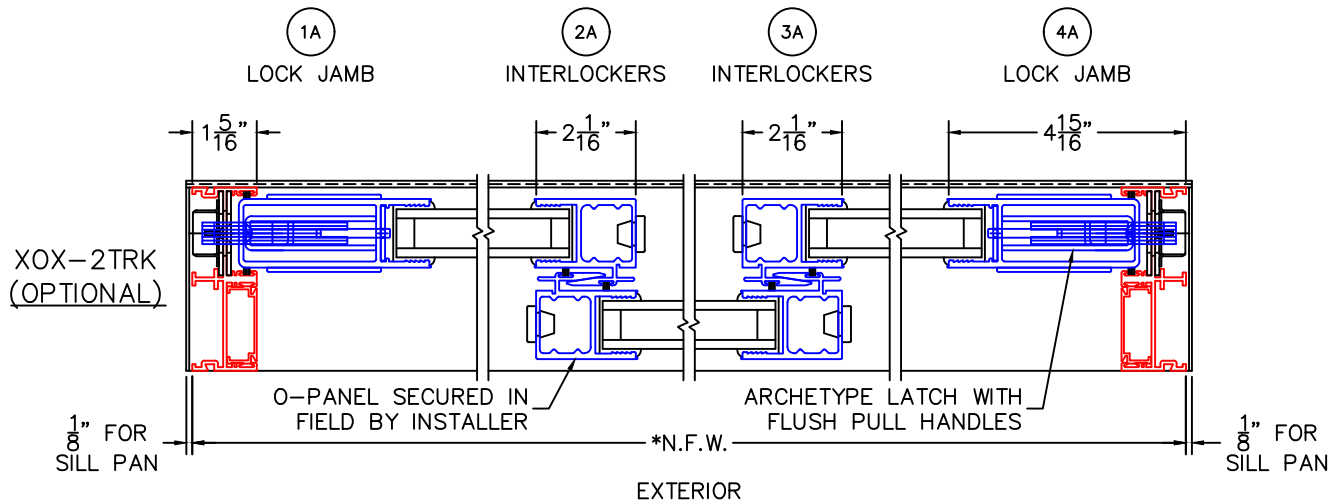

(USE RULER TO SCALE DIMENSIONS IN INCHES)

SCALE: 1/4

XOX MULTI-SLIDE DOOR DETAILS

NOTE: CENTERLINES ARE NOT DIVIDED EQUALLY; CONFIRM CENTERLINES WHEN REQUIRED.

*NET FRAME WIDTH DOES NOT INCLUDE SILL PAN.
 -SILL PAN EXTENDS 1/8" BEYOND EACH JAMB.
 -FOR ADDITIONAL OPTIONS AND UPGRADES SEE DRAWINGS 3070-07, 3070-08 & 3070-11.

-GLASS PENETRATION: 11/16"
 -EXTERIOR RATED PRODUCTS HAVE WEEP SLOTS ON HORIZONTAL SILLS.