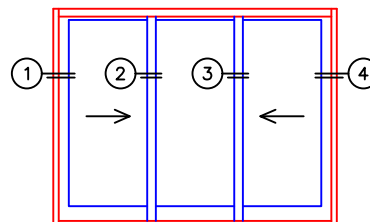

(USE RULER TO SCALE DIMENSIONS IN INCHES)

SCALE: 1/4

XOX MULTI-SLIDE DOOR DETAILS

NOTE: CENTERLINES ARE NOT DIVIDED EQUALLY; CONFIRM CENTERLINES WHEN REQUIRED.

*NET FRAME WIDTH DOES NOT INCLUDE SILL PAN.
 -SILL PAN EXTENDS 1/8" BEYOND EACH JAMB.
 -FOR ADDITIONAL OPTIONS AND UPGRADES SEE DRAWINGS 3070-07, 3070-08 & 3070-11.

-GLASS PENETRATION: 11/16"
 -EXTERIOR RATED PRODUCTS HAVE WEEP SLOTS ON HORIZONTAL SILLS.