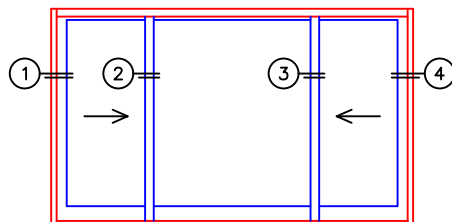

(USE RULER TO SCALE DIMENSIONS IN INCHES)

SCALE: 1/4

XOX MULTI-SLIDE DOOR DETAILS

NOTE: CENTERLINES ARE NOT DIVIDED EQUALLY; CONFIRM CENTERLINES WHEN REQUIRED.

*NET FRAME WIDTH DOES NOT INCLUDE SILL PAN.
 -SILL PAN EXTENDS 1/8" BEYOND EACH JAMB.
 -FOR ADDITIONAL OPTIONS AND UPGRADES SEE DRAWINGS 3070-07, 3070-08 & 3070-11.

-GLASS PENETRATION: 11/16"
 -EXTERIOR RATED PRODUCTS HAVE WEEP SLOTS ON HORIZONTAL SILLS.