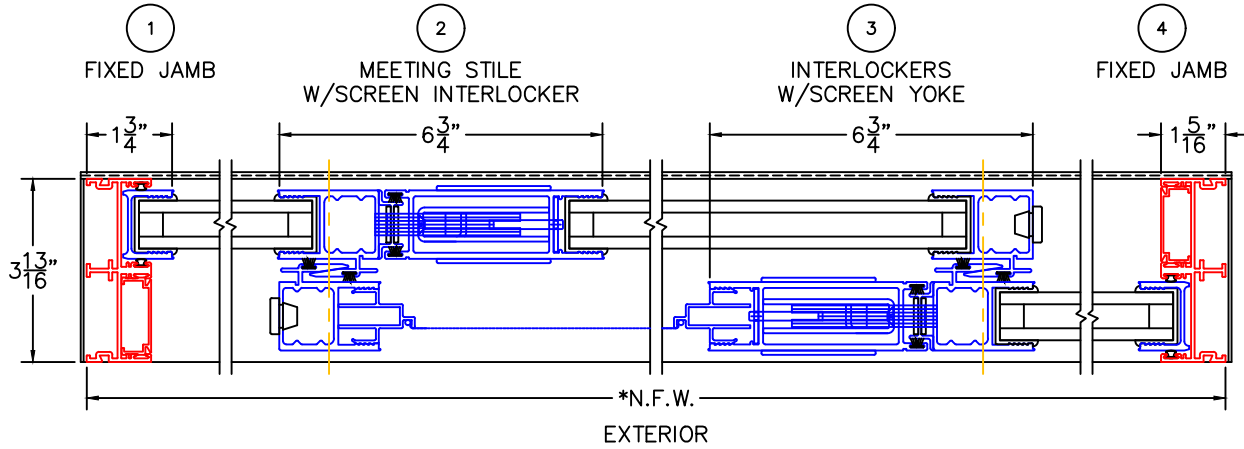

(USE RULER TO SCALE DIMENSIONS IN INCHES)

SCALE: 1/4"

MULTI-SLIDE DOOR DETAILS  
OIXO SHOWN (OIXO OPPOSITE)

\*STANDARD CONFIGURATION WITH SCREENS

\*STANDARD CONFIGURATION WITHOUT SCREENS

OPTIONAL CONFIGURATION – NO SCREEN INTERLOCKER (DOES NOT ACCEPT SCREENS)

-\*NET FRAME WIDTH DOES NOT INCLUDE SILL PAN.  
-SILL PAN EXTENDS 1/8" BEYOND EACH JAMB.  
-FOR ADDITIONAL OPTIONS AND UPGRADES  
SEE DRAWINGS 3070-07, 3070-08, & 3070-11.

-GLASS PENETRATION: 11/16"  
-EXTERIOR RATED PRODUCTS HAVE  
WEEP SLOTS ON HORIZONTAL SILLS.