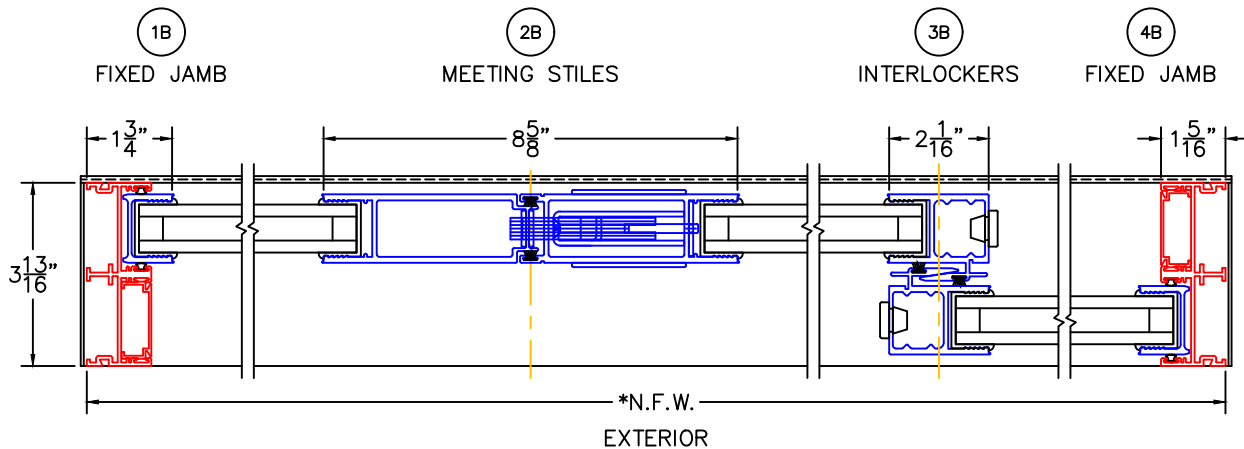

(USE RULER TO SCALE DIMENSIONS IN INCHES)

SCALE: 1/4"

MULTI-SLIDE DOOR DETAILS  
OIXO SHOWN (OIXO OPPOSITE)

\*STANDARD CONFIGURATION WITH SCREENS

\*STANDARD CONFIGURATION WITHOUT SCREENS

OPTIONAL CONFIGURATION – NO SCREEN INTERLOCKER (DOES NOT ACCEPT SCREENS)

-\*NET FRAME WIDTH DOES NOT INCLUDE SILL PAN.  
-SILL PAN EXTENDS 1/8" BEYOND EACH JAMB.  
-FOR ADDITIONAL OPTIONS AND UPGRADES  
SEE DRAWINGS 3070-07, 3070-08, & 3070-11.

-GLASS PENETRATION: 11/16"  
-EXTERIOR RATED PRODUCTS HAVE  
WEEP SLOTS ON HORIZONTAL SILLS.