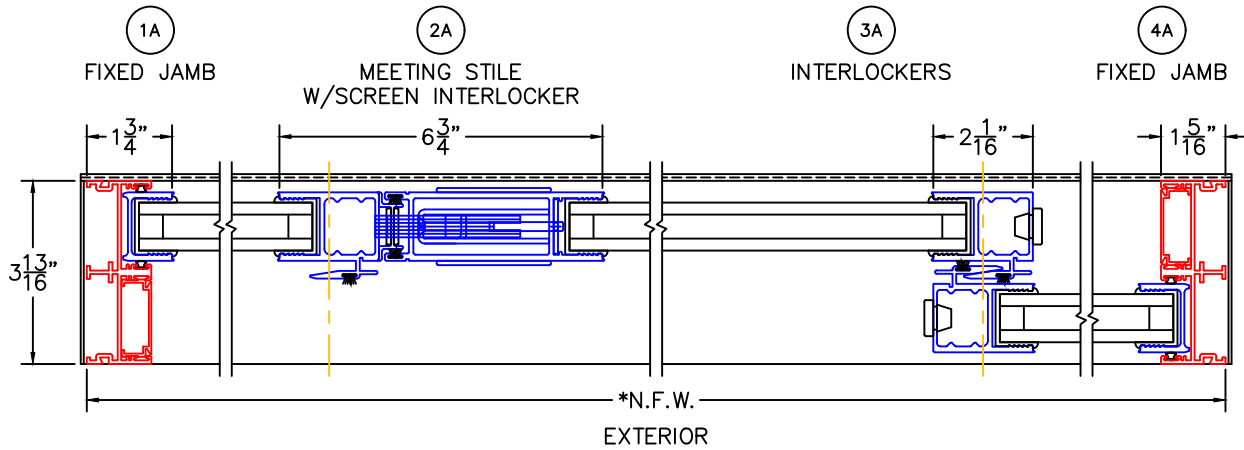

(USE RULER TO SCALE DIMENSIONS IN INCHES)

SCALE: 1/4"

MULTI-SLIDE DOOR DETAILS  
OIXO SHOWN (OIXO OPPOSITE)

\*STANDARD CONFIGURATION WITH SCREENS

\*STANDARD CONFIGURATION WITHOUT SCREENS

OPTIONAL CONFIGURATION – NO SCREEN INTERLOCKER (DOES NOT ACCEPT SCREENS)

-\*NET FRAME WIDTH DOES NOT INCLUDE SILL PAN.  
-SILL PAN EXTENDS 1/8" BEYOND EACH JAMB.  
-FOR ADDITIONAL OPTIONS AND UPGRADES  
SEE DRAWINGS 3070-07, 3070-08, & 3070-11.

-GLASS PENETRATION: 11/16"  
-EXTERIOR RATED PRODUCTS HAVE  
WEEP SLOTS ON HORIZONTAL SILLS.