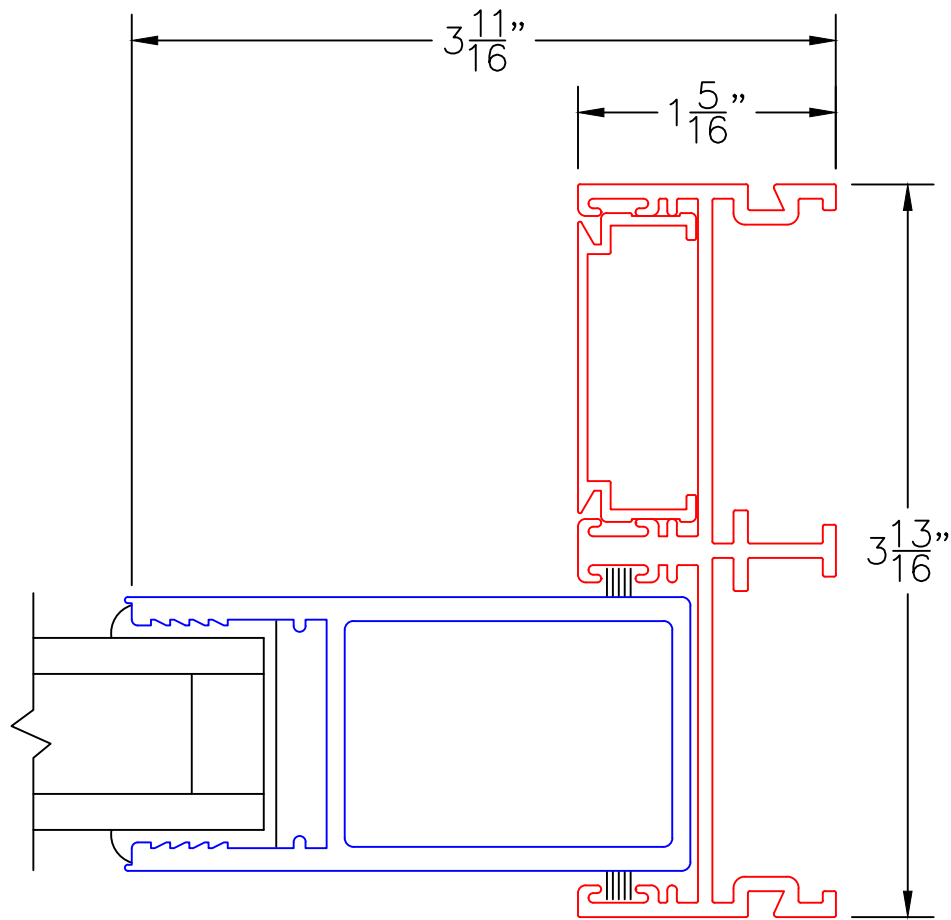

(USE RULER TO SCALE DIMENSIONS IN INCHES)

SCALE: FULL

FIXED STILE OPTIONS

10

ARCHETYPE NARROW
FIXED STILE

EXTERIOR