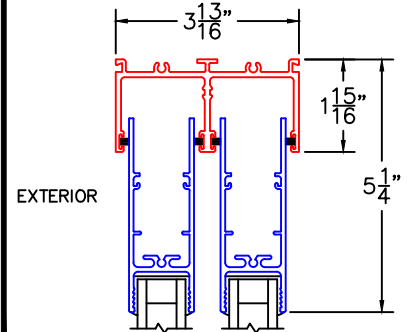

(USE RULER TO SCALE DIMENSIONS IN INCHES)

SCALE: 1/4"

OPTIONAL SILL RISER

①

EXTERIOR RISER

OPTIONS AND UPGRADES

SINGLE GLAZE OPTION

②

1/4" SINGLE GLAZING

BOTTOM RAIL USED AS TOP RAIL

③

TWO TRACK HEAD SHOWN

POCKET WALL OPTIONS

④

OPTIONAL POCKET JAMB WITH HEAD BUMPERS

⑤

SCALE: FULL

(USE RULER TO SCALE DIMENSIONS IN INCHES)

SCALE: FULL

SINGLE GLAZE OPTION

2

1/4" SINGLE GLAZING

SINGLE GLAZE ADAPTER

EXTERIOR