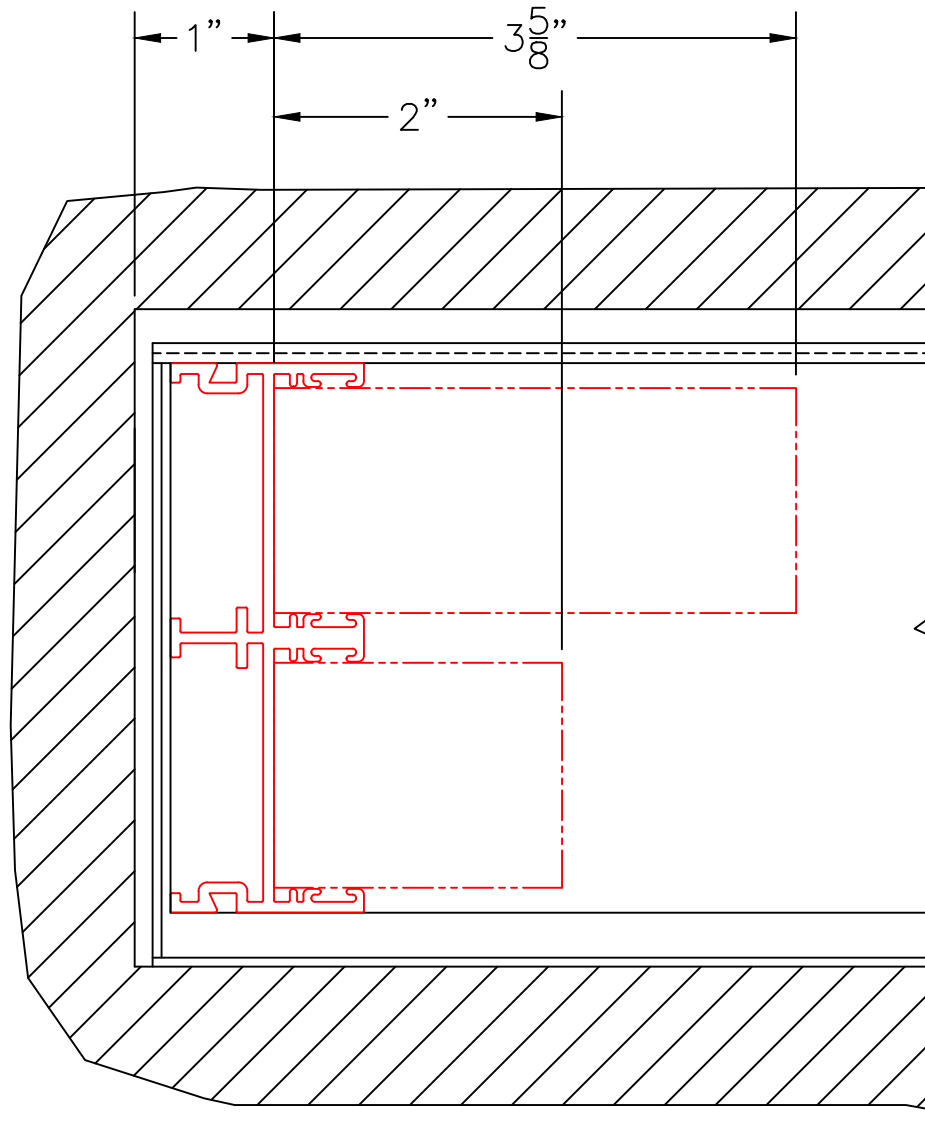

SCALE: FULL

(USE RULER TO SCALE DIMENSIONS IN INCHES)

SCALE: FULL

SINGLE GLAZE OPTION

2

1/4" SINGLE GLAZING

SINGLE GLAZE ADAPTER

EXTERIOR

A2 ROLLERS

(USE RULER TO SCALE DIMENSIONS IN INCHES)

SCALE: FULL

BOTTOM RAIL AS TOP
RAIL OPTION

3

A2 BOTTOM RAIL

(USE RULER TO SCALE DIMENSIONS IN INCHES)

SCALE: 3/4

POCKET WALL OPTIONS

4

OPTIONAL POCKET JAMB
WITH HEAD BUMPERS

EXTERIOR

(USE RULER TO SCALE DIMENSIONS IN INCHES)

SCALE: FULL

POCKET WALL OPTIONS

5