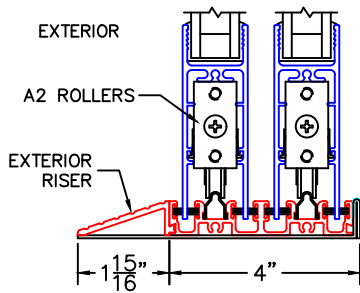

(USE RULER TO SCALE DIMENSIONS IN INCHES)

SCALE: 1/4"

OPTIONAL SILL RISER

①

EXTERIOR RISER

OPTIONS AND UPGRADES

SINGLE GLAZE OPTION

②

1/4" SINGLE GLAZING

BOTTOM RAIL USED AS TOP RAIL

③

TWO TRACK HEAD SHOWN

POCKET WALL OPTIONS

④

OPTIONAL POCKET JAMB WITH HEAD BUMPERS

⑤