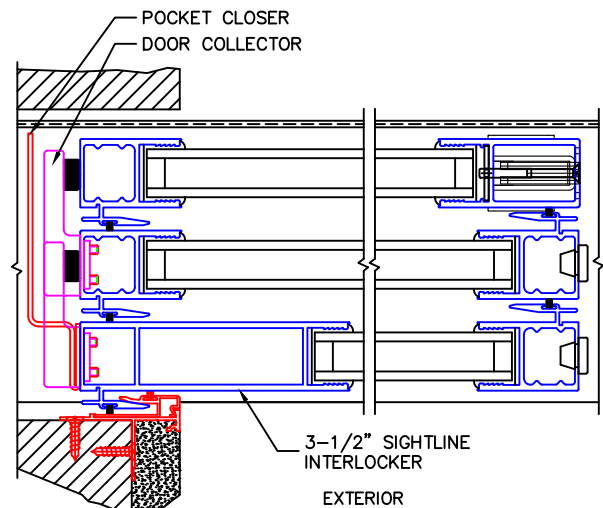

1/4" SINGLE GLAZING

BOTTOM RAIL USED AS TOP RAIL

③

TWO TRACK HEAD SHOWN

POCKET WALL OPTIONS

④

OPTIONAL POCKET JAMB WITH HEAD BUMPERS

⑤

J-POST POCKET INTERLOCKER

⑥

L-TYPE POCKET INTERLOCKER

⑦

2-1/2" POCKET SIGHTLINE INTERLOCKER

DOOR COLLECTOR OPTION

⑧

DOOR COLLECTOR W/ POCKET CLOSER

FIXED STILE OPTIONS

⑨

ARCHETYPE FIXED STILE

⑩

ARCHETYPE NARROW FIXED STILE

-GLASS PENETRATION: 11/16"
-ENCLOSED PX AND XP DOORS MAY REQUIRE POCKET DEMO FOR PANEL REMOVAL.

OPTIONAL SILL RISER

(USE RULER TO SCALE DIMENSIONS IN INCHES)

SCALE: FULL

(USE RULER TO SCALE DIMENSIONS IN INCHES)

SCALE: FULL

SINGLE GLAZE OPTION

2

1/4" SINGLE GLAZING

SINGLE GLAZE ADAPTER

EXTERIOR