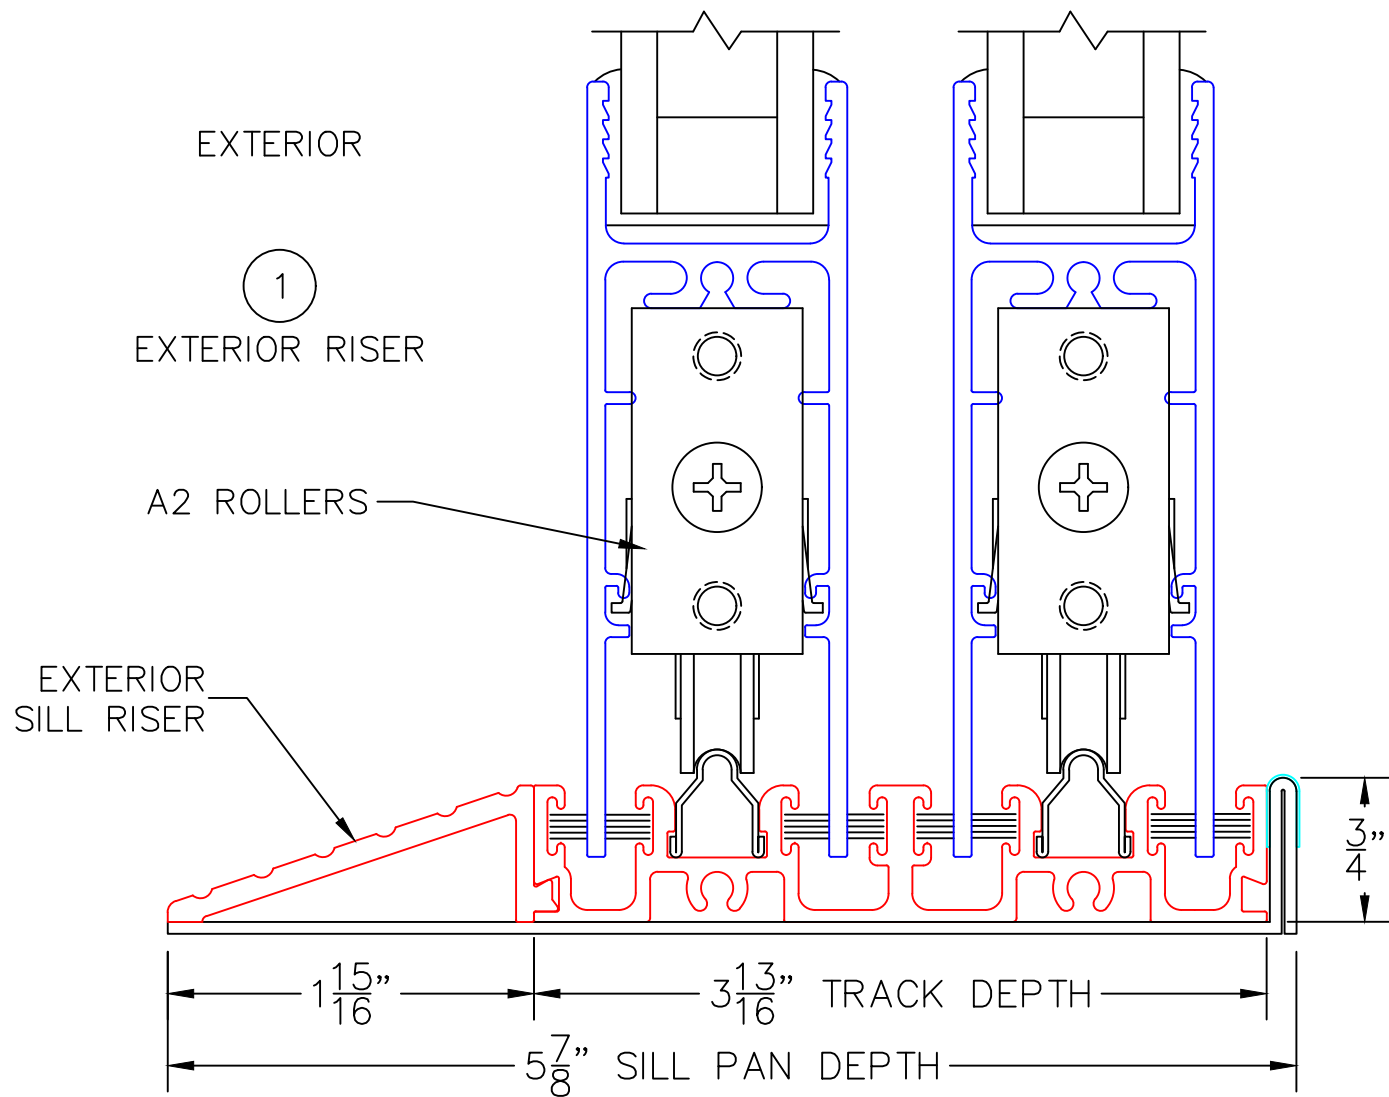

FIXED STILE OPTIONS

⑨

ARCHETYPE FIXED STILE

⑩

ARCHETYPE NARROW FIXED STILE

-GLASS PENETRATION: 11/16"
-ENCLOSED PX AND XP DOORS MAY REQUIRE POCKET DEMO FOR PANEL REMOVAL.

OPTIONAL SILL RISER

(USE RULER TO SCALE DIMENSIONS IN INCHES)

SCALE: FULL

(USE RULER TO SCALE DIMENSIONS IN INCHES)

SCALE: FULL

SINGLE GLAZE OPTION

2

1/4" SINGLE GLAZING

SINGLE GLAZE ADAPTER

EXTERIOR