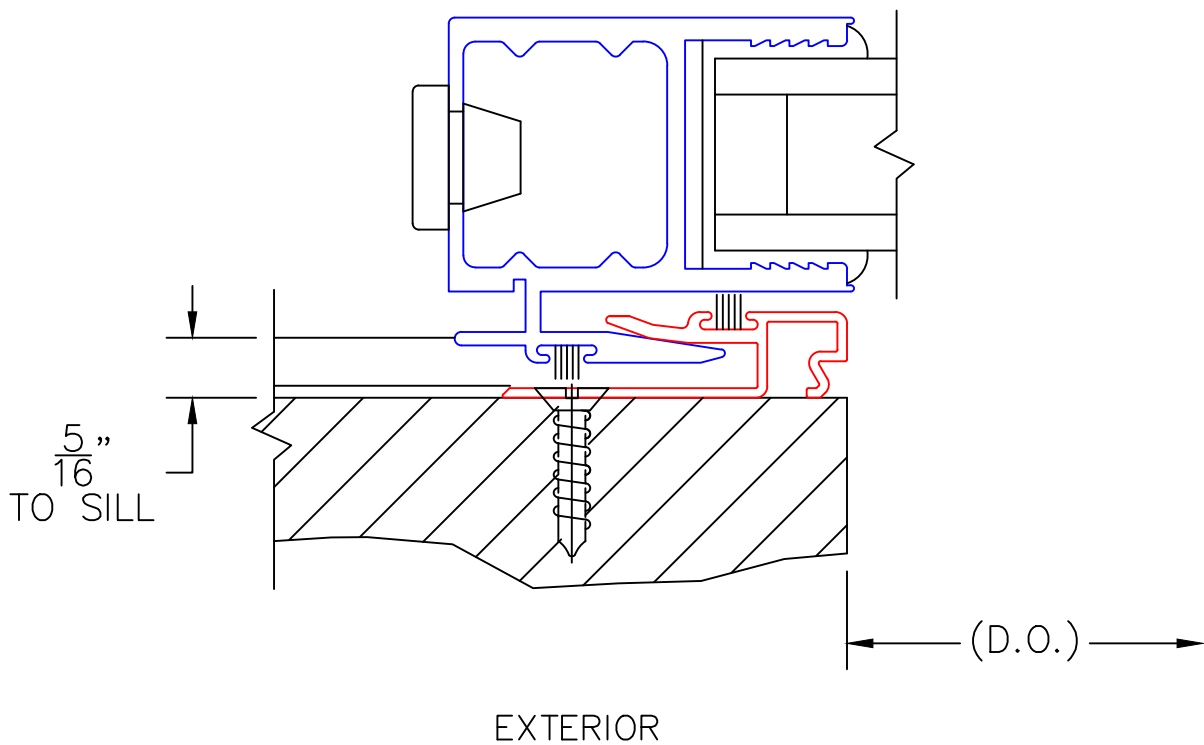

A2 ROLLERS

(USE RULER TO SCALE DIMENSIONS IN INCHES)

SCALE: FULL

BOTTOM RAIL AS TOP
RAIL OPTION

3

A2 BOTTOM RAIL

(USE RULER TO SCALE DIMENSIONS IN INCHES)

SCALE: 3/4

POCKET WALL OPTIONS

4

OPTIONAL POCKET JAMB
WITH HEAD BUMPERS

EXTERIOR

(USE RULER TO SCALE DIMENSIONS IN INCHES)

SCALE: FULL

POCKET WALL OPTIONS

5

J-POST POCKET
INTERLOCKER

(USE RULER TO SCALE DIMENSIONS IN INCHES)

SCALE: FULL

POCKET WALL OPTIONS

6

L-TYPE POCKET
INTERLOCKER

(USE RULER TO SCALE DIMENSIONS IN INCHES)

SCALE: FULL