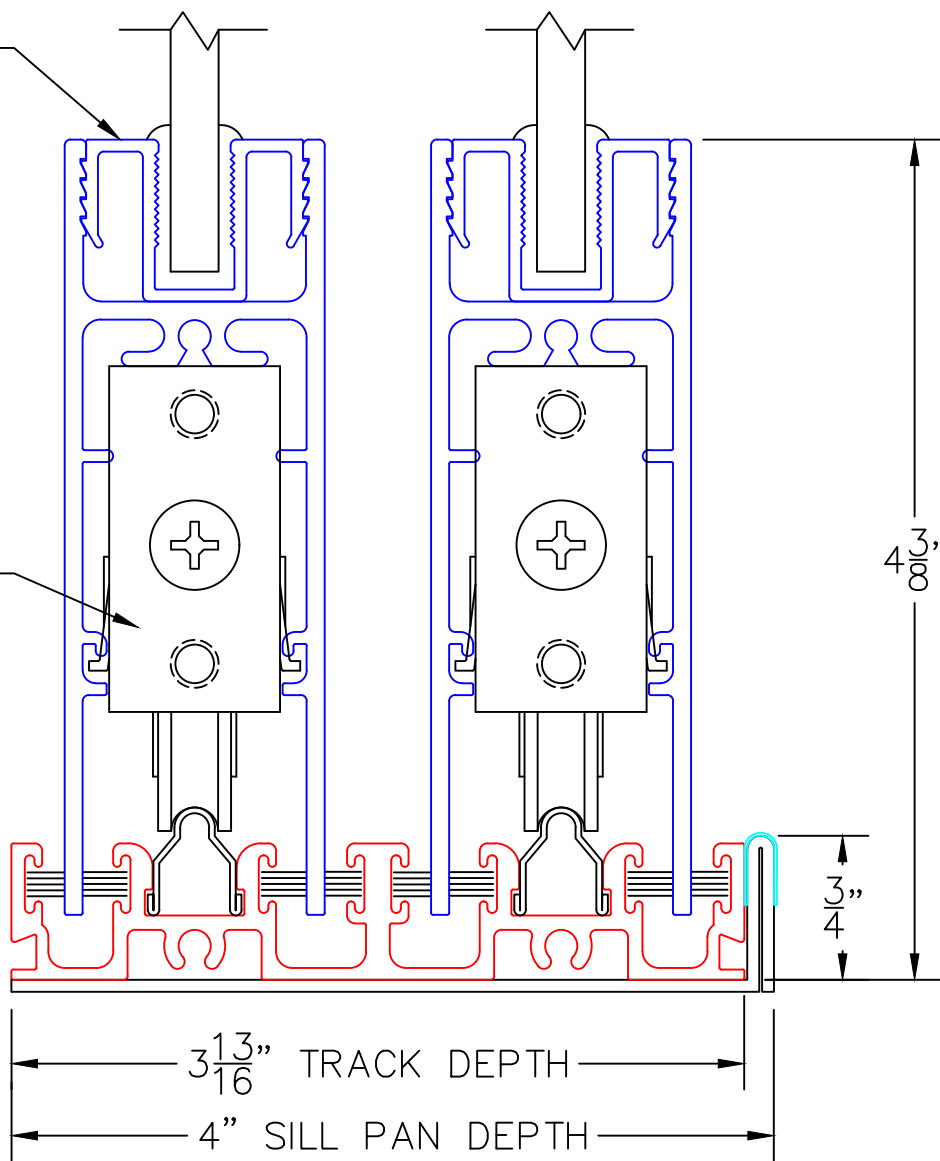

SCALE: FULL

(USE RULER TO SCALE DIMENSIONS IN INCHES)

SCALE: FULL

SINGLE GLAZE OPTION

2

1/4" SINGLE GLAZING

SINGLE GLAZE ADAPTER

EXTERIOR

A2 ROLLERS

(USE RULER TO SCALE DIMENSIONS IN INCHES)

SCALE: FULL

BOTTOM RAIL AS TOP
RAIL OPTION

3

A2 BOTTOM RAIL

(USE RULER TO SCALE DIMENSIONS IN INCHES)

SCALE: 3/4

POCKET WALL OPTIONS

4

OPTIONAL POCKET JAMB
WITH HEAD BUMPERS

EXTERIOR

(USE RULER TO SCALE DIMENSIONS IN INCHES)

SCALE: FULL

POCKET WALL OPTIONS

5