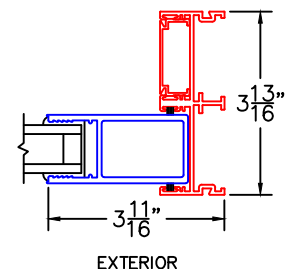

FIXED STILE OPTIONS

⑨

ARCHETYPE FIXED STILE

⑩

ARCHETYPE NARROW FIXED STILE

-GLASS PENETRATION: 11/16"
-ENCLOSED PX AND XP DOORS MAY REQUIRE POCKET DEMO FOR PANEL REMOVAL.

OPTIONAL SILL RISER

(USE RULER TO SCALE DIMENSIONS IN INCHES)

SCALE: FULL

(USE RULER TO SCALE DIMENSIONS IN INCHES)

SCALE: FULL

SINGLE GLAZE OPTION

2

1/4" SINGLE GLAZING

SINGLE GLAZE ADAPTER

EXTERIOR

A2 ROLLERS

(USE RULER TO SCALE DIMENSIONS IN INCHES)

SCALE: FULL

BOTTOM RAIL AS TOP
RAIL OPTION

3

A2 BOTTOM RAIL

(USE RULER TO SCALE DIMENSIONS IN INCHES)

SCALE: 3/4

POCKET WALL OPTIONS

4

OPTIONAL POCKET JAMB
WITH HEAD BUMPERS

EXTERIOR

(USE RULER TO SCALE DIMENSIONS IN INCHES)

SCALE: FULL

POCKET WALL OPTIONS

5