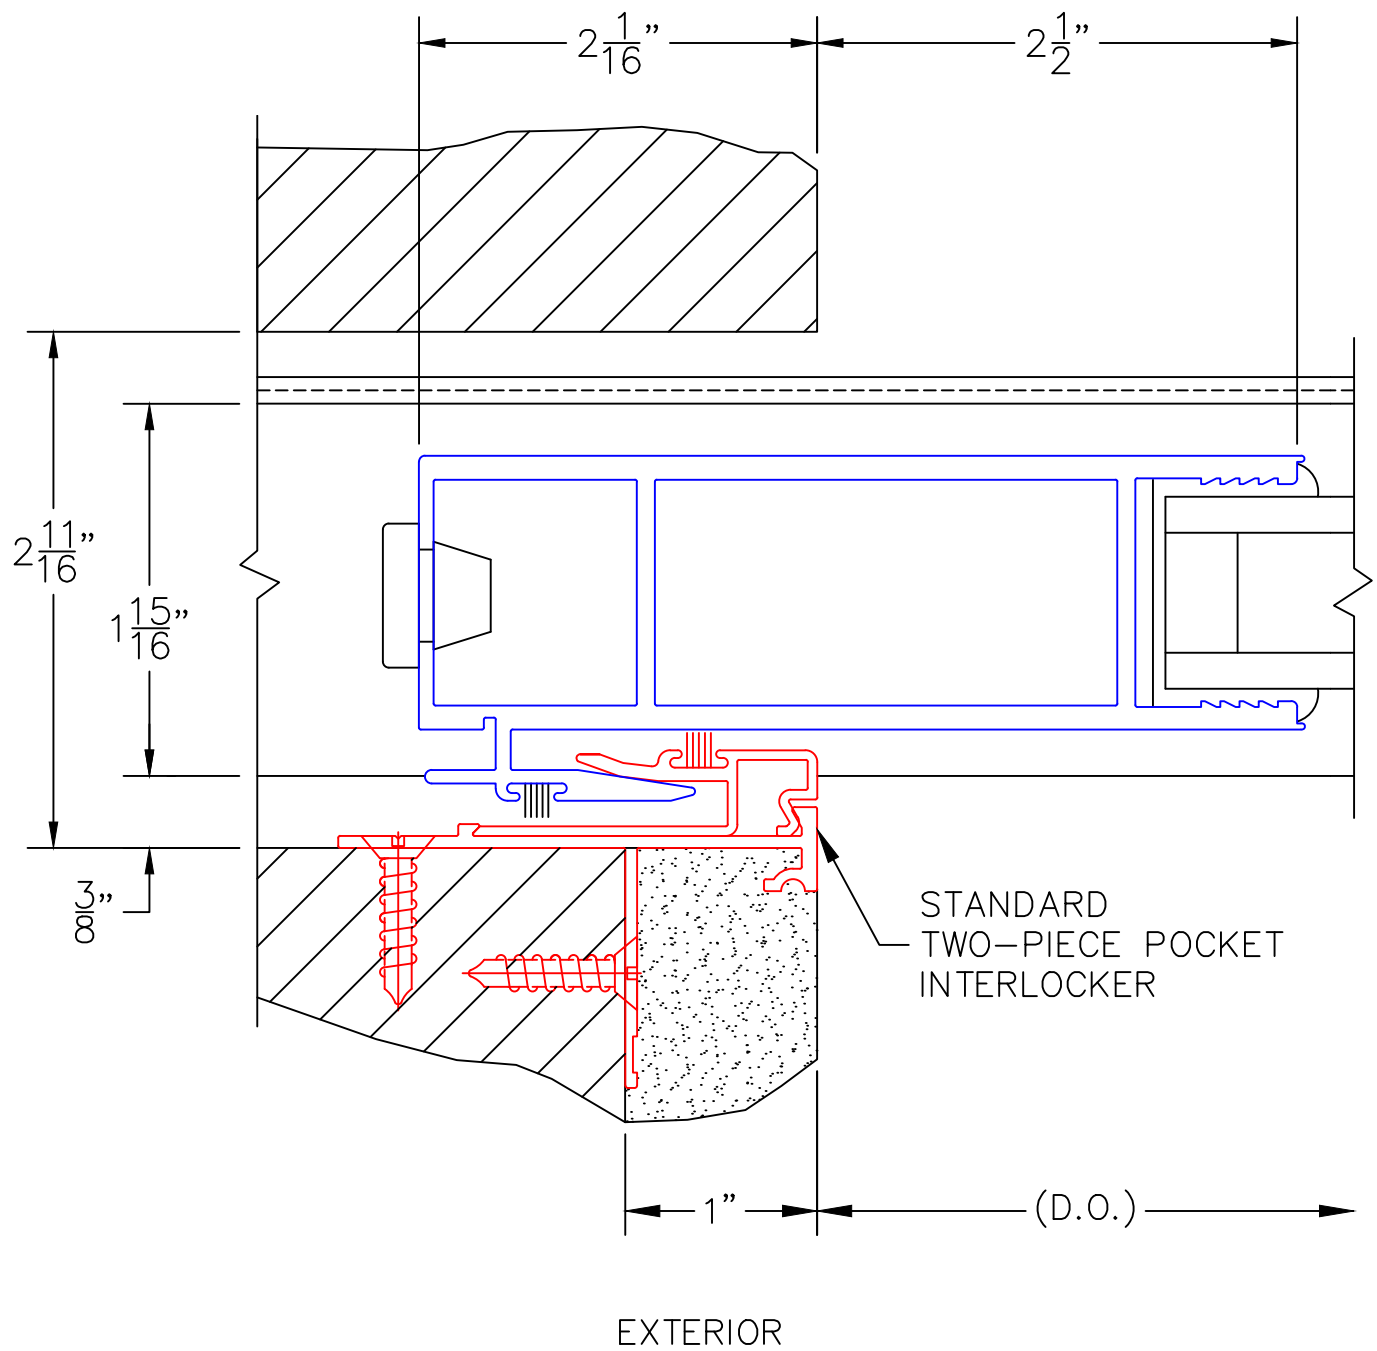

POCKET WALL OPTIONS

4

OPTIONAL POCKET JAMB
WITH HEAD BUMPERS

EXTERIOR

(USE RULER TO SCALE DIMENSIONS IN INCHES)

SCALE: FULL

POCKET WALL OPTIONS

5

J-POST POCKET
INTERLOCKER

(USE RULER TO SCALE DIMENSIONS IN INCHES)

SCALE: FULL

POCKET WALL OPTIONS

6

L-TYPE POCKET
INTERLOCKER

(USE RULER TO SCALE DIMENSIONS IN INCHES)

SCALE: FULL

POCKET WALL OPTIONS

7

2-1/2" POCKET
SIGHTLINE INTERLOCKER

(USE RULER TO SCALE DIMENSIONS IN INCHES)

SCALE: HALF

DOOR COLLECTOR OPTION

8

DOOR COLLECTOR
W/ POCKET CLOSER