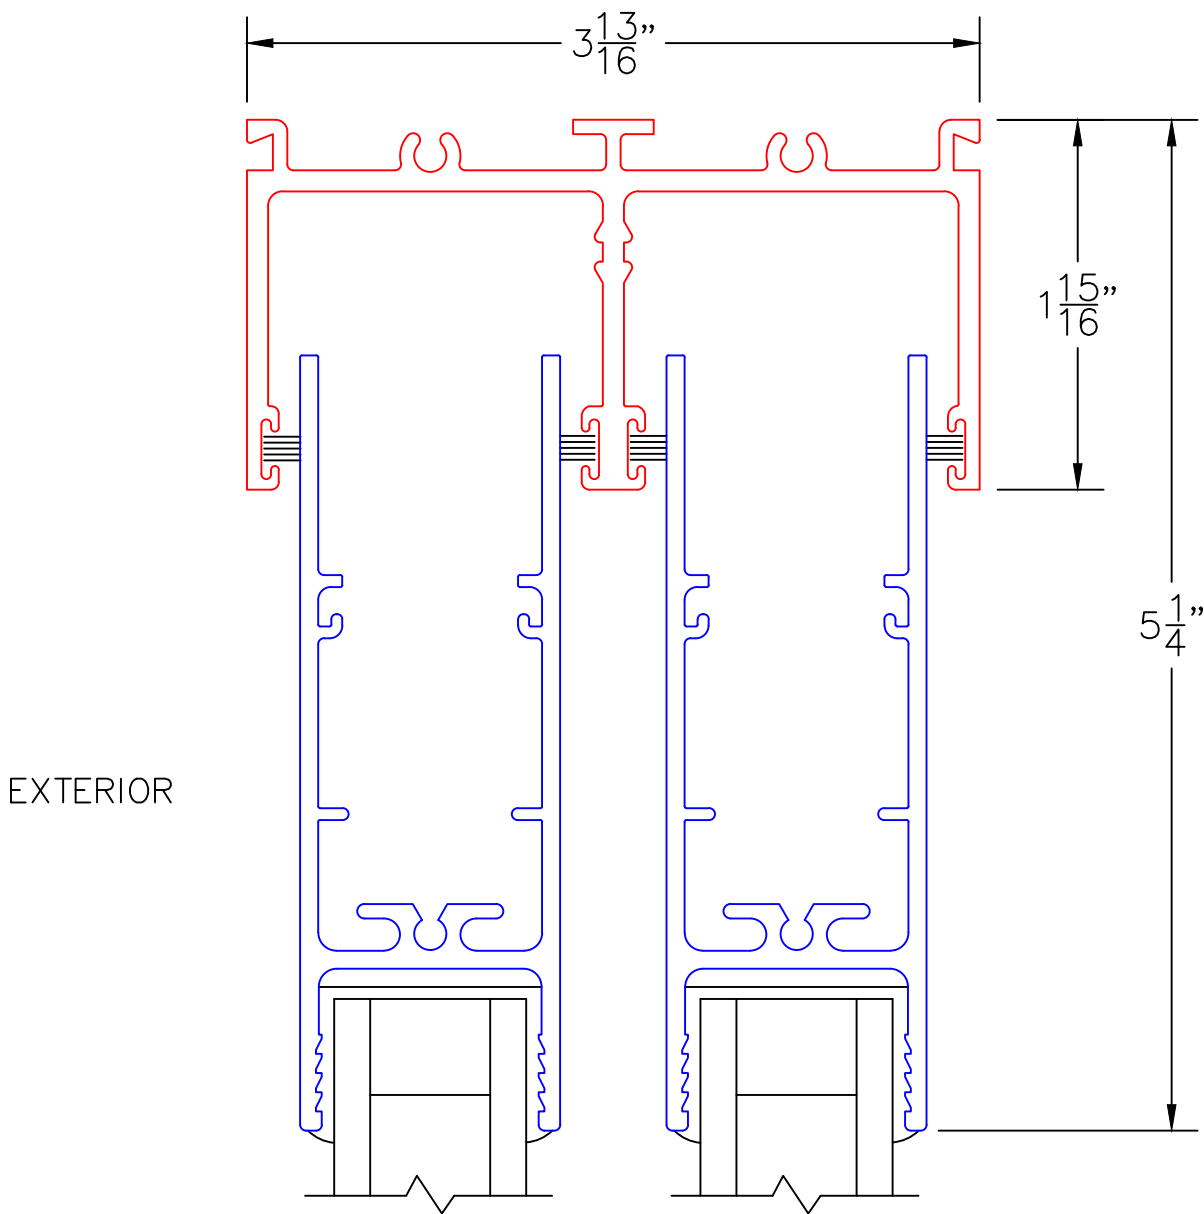

SCALE: FULL

(USE RULER TO SCALE DIMENSIONS IN INCHES)

SCALE: FULL

SINGLE GLAZE OPTION

2

1/4" SINGLE GLAZING

SINGLE GLAZE ADAPTER

EXTERIOR

A2 ROLLERS

(USE RULER TO SCALE DIMENSIONS IN INCHES)

SCALE: FULL

BOTTOM RAIL AS TOP
RAIL OPTION

3

A2 BOTTOM RAIL

(USE RULER TO SCALE DIMENSIONS IN INCHES)

SCALE: 3/4

POCKET WALL OPTIONS

4

OPTIONAL POCKET JAMB
WITH HEAD BUMPERS

EXTERIOR

(USE RULER TO SCALE DIMENSIONS IN INCHES)

SCALE: FULL

POCKET WALL OPTIONS

5