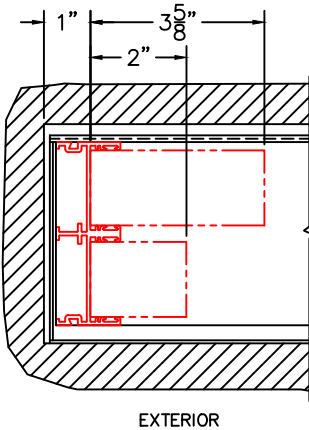

(USE RULER TO SCALE DIMENSIONS IN INCHES)

SCALE: 1/4"

OPTIONAL SILL RISER

①

EXTERIOR RISER

OPTIONS AND UPGRADES

SINGLE GLAZE OPTION

②

1/4" SINGLE GLAZING

BOTTOM RAIL USED AS TOP RAIL

③

TWO TRACK HEAD SHOWN

POCKET WALL OPTIONS

④

OPTIONAL POCKET JAMB WITH HEAD BUMPERS

⑤

SCALE: FULL

(USE RULER TO SCALE DIMENSIONS IN INCHES)

SCALE: FULL

SINGLE GLAZE OPTION

2

1/4" SINGLE GLAZING

SINGLE GLAZE ADAPTER

EXTERIOR