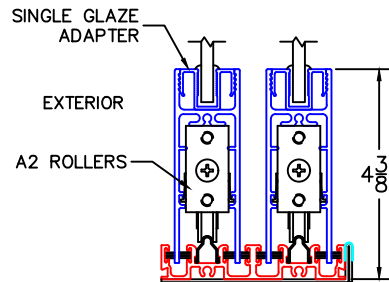

(USE RULER TO SCALE DIMENSIONS IN INCHES)

SCALE: 1/4"

OPTIONAL SILL RISER

①

EXTERIOR RISER

OPTIONS AND UPGRADES

SINGLE GLAZE OPTION

②

1/4" SINGLE GLAZING

BOTTOM RAIL USED AS TOP RAIL

③

TWO TRACK HEAD SHOWN

POCKET WALL OPTIONS

④

OPTIONAL POCKET JAMB WITH HEAD BUMPERS

⑤