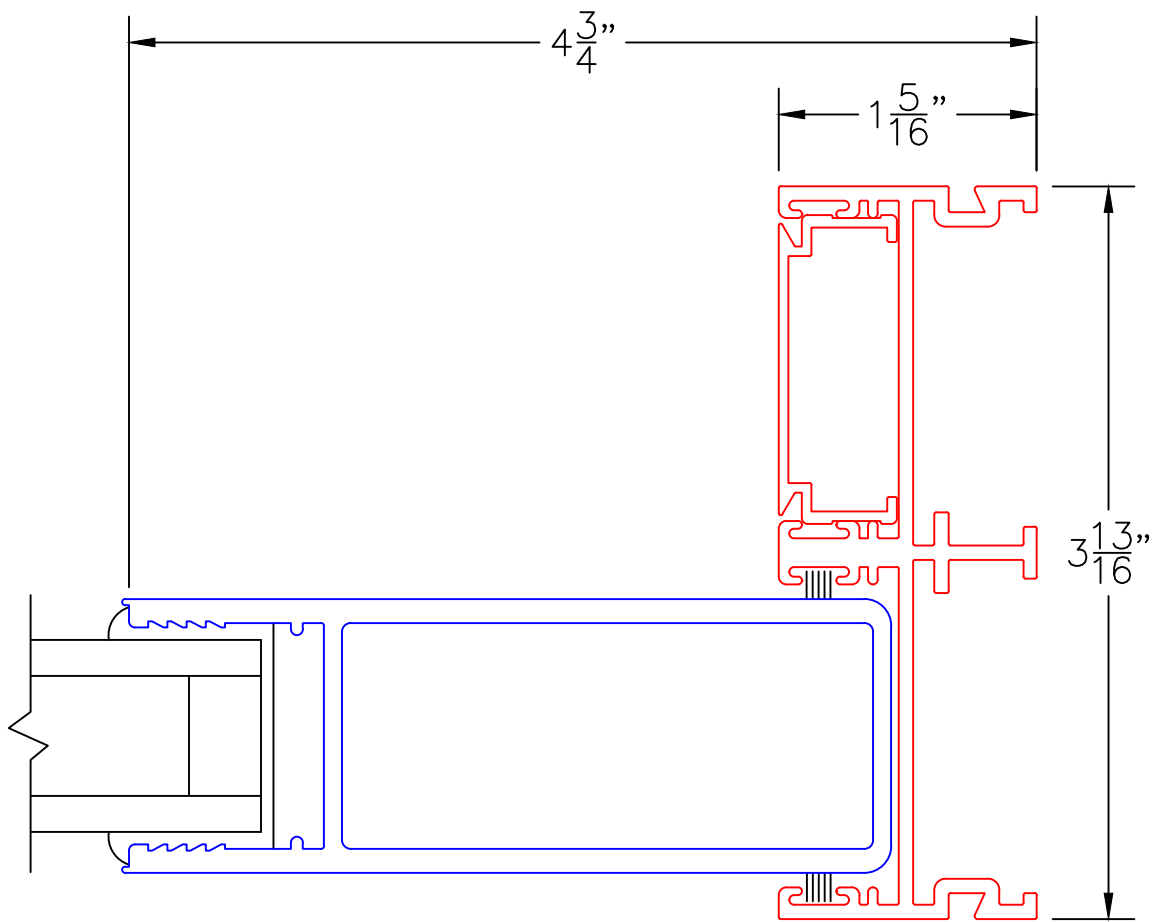

SCALE: FULL

(USE RULER TO SCALE DIMENSIONS IN INCHES)

SCALE: FULL

SINGLE GLAZE OPTION

2

1/4" SINGLE GLAZING

SINGLE GLAZE ADAPTER

EXTERIOR

J-POST POCKET
INTERLOCKER

(USE RULER TO SCALE DIMENSIONS IN INCHES)

SCALE: FULL

POCKET WALL OPTIONS

6

L-TYPE POCKET
INTERLOCKER

(USE RULER TO SCALE DIMENSIONS IN INCHES)

SCALE: FULL

POCKET WALL OPTIONS

7

2-1/2" POCKET
SIGHTLINE INTERLOCKER

(USE RULER TO SCALE DIMENSIONS IN INCHES)

SCALE: HALF

DOOR COLLECTOR OPTION

8

DOOR COLLECTOR
W/ POCKET CLOSER

(USE RULER TO SCALE DIMENSIONS IN INCHES)

SCALE: FULL

FIXED STILE OPTIONS

9

ARCHETYPE
FIXED STILE

EXTERIOR

(USE RULER TO SCALE DIMENSIONS IN INCHES)

SCALE: FULL