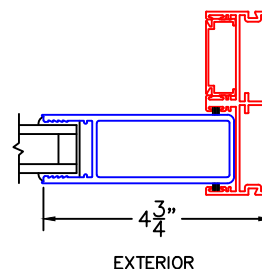

J-POST POCKET INTERLOCKER

⑥

L-TYPE POCKET INTERLOCKER

⑦

2-1/2" POCKET SIGHTLINE INTERLOCKER

DOOR COLLECTOR OPTION

⑧

DOOR COLLECTOR W/ POCKET CLOSER

FIXED STILE OPTIONS

⑨

ARCHETYPE FIXED STILE

⑩

ARCHETYPE NARROW FIXED STILE

-GLASS PENETRATION: 11/16"
-ENCLOSED PX AND XP DOORS MAY REQUIRE POCKET DEMO FOR PANEL REMOVAL.

OPTIONAL SILL RISER

(USE RULER TO SCALE DIMENSIONS IN INCHES)

SCALE: FULL

(USE RULER TO SCALE DIMENSIONS IN INCHES)

SCALE: FULL

SINGLE GLAZE OPTION

2

1/4" SINGLE GLAZING

SINGLE GLAZE ADAPTER

EXTERIOR