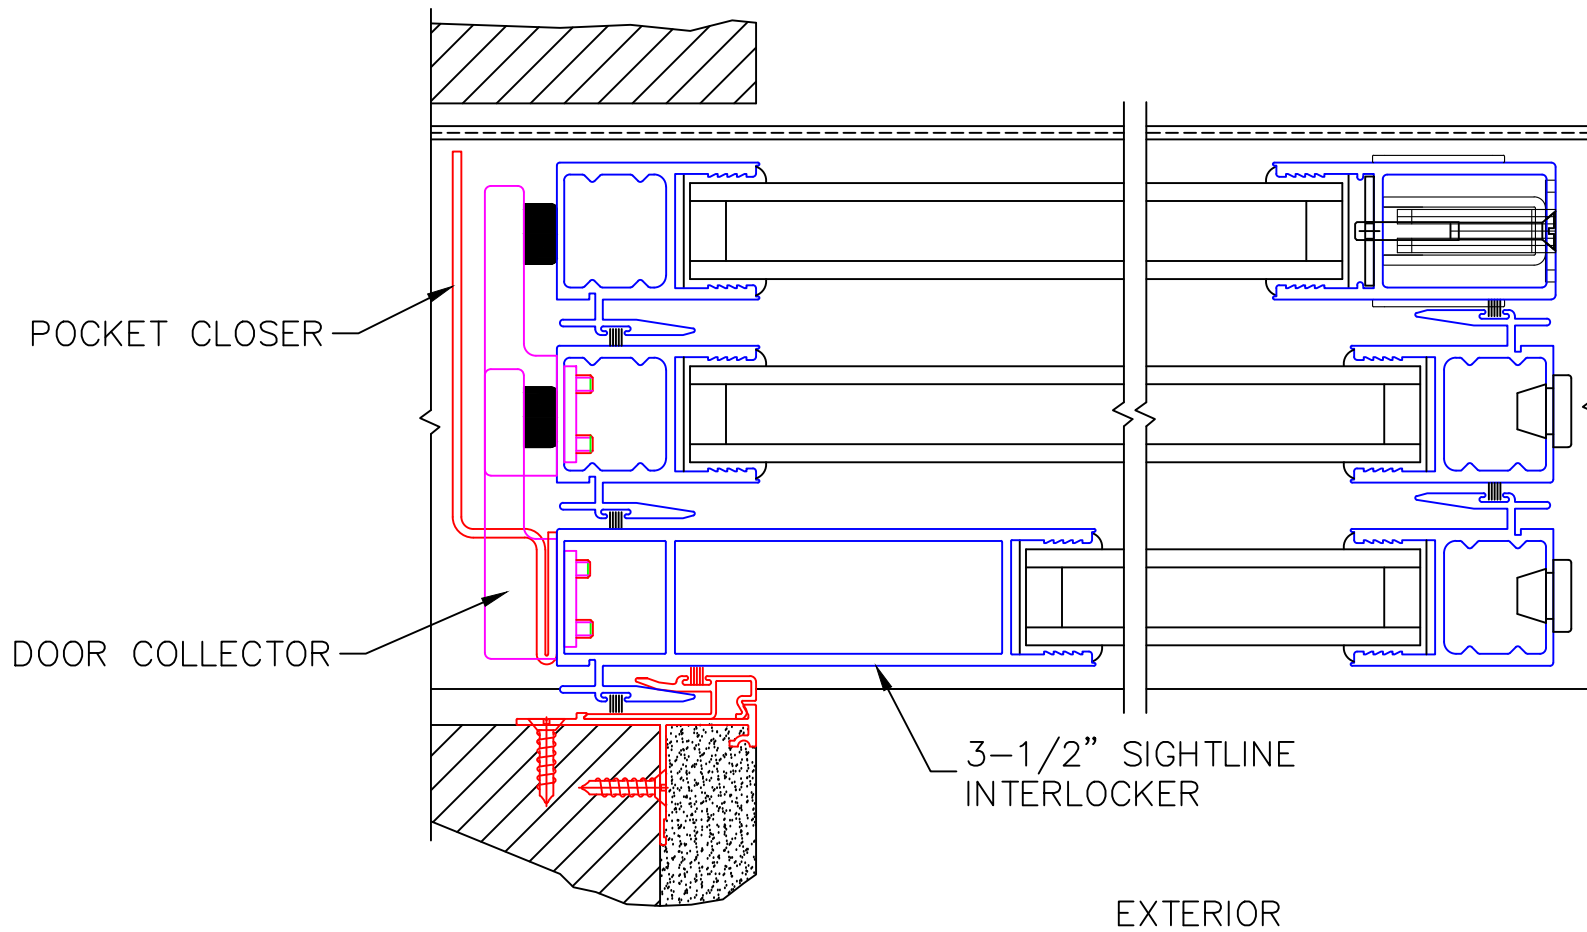

POCKET WALL OPTIONS

7

2-1/2" POCKET
SIGHTLINE INTERLOCKER

(USE RULER TO SCALE DIMENSIONS IN INCHES)

SCALE: HALF

DOOR COLLECTOR OPTION

8

DOOR COLLECTOR
W/ POCKET CLOSER

(USE RULER TO SCALE DIMENSIONS IN INCHES)

SCALE: FULL

FIXED STILE OPTIONS

9

ARCHETYPE
FIXED STILE

EXTERIOR

(USE RULER TO SCALE DIMENSIONS IN INCHES)

SCALE: FULL