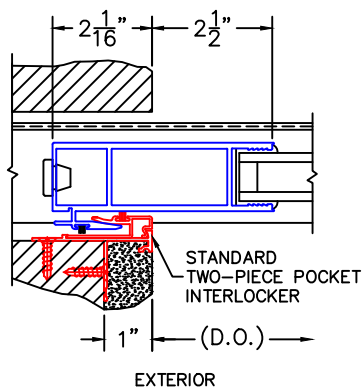

1/4" SINGLE GLAZING

BOTTOM RAIL USED AS TOP RAIL

③

TWO TRACK HEAD SHOWN

POCKET WALL OPTIONS

④

OPTIONAL POCKET JAMB WITH HEAD BUMPERS

⑤

J-POST POCKET INTERLOCKER

⑥

L-TYPE POCKET INTERLOCKER

⑦

2-1/2" POCKET SIGHTLINE INTERLOCKER

DOOR COLLECTOR OPTION

⑧

DOOR COLLECTOR W/ POCKET CLOSER

FIXED STILE OPTIONS

⑨

ARCHETYPE FIXED STILE

⑩

ARCHETYPE NARROW FIXED STILE

-GLASS PENETRATION: 11/16"
-ENCLOSED PX AND XP DOORS MAY REQUIRE POCKET DEMO FOR PANEL REMOVAL.

OPTIONAL SILL RISER

(USE RULER TO SCALE DIMENSIONS IN INCHES)

SCALE: FULL

(USE RULER TO SCALE DIMENSIONS IN INCHES)

SCALE: FULL

SINGLE GLAZE OPTION

2

1/4" SINGLE GLAZING

SINGLE GLAZE ADAPTER

EXTERIOR