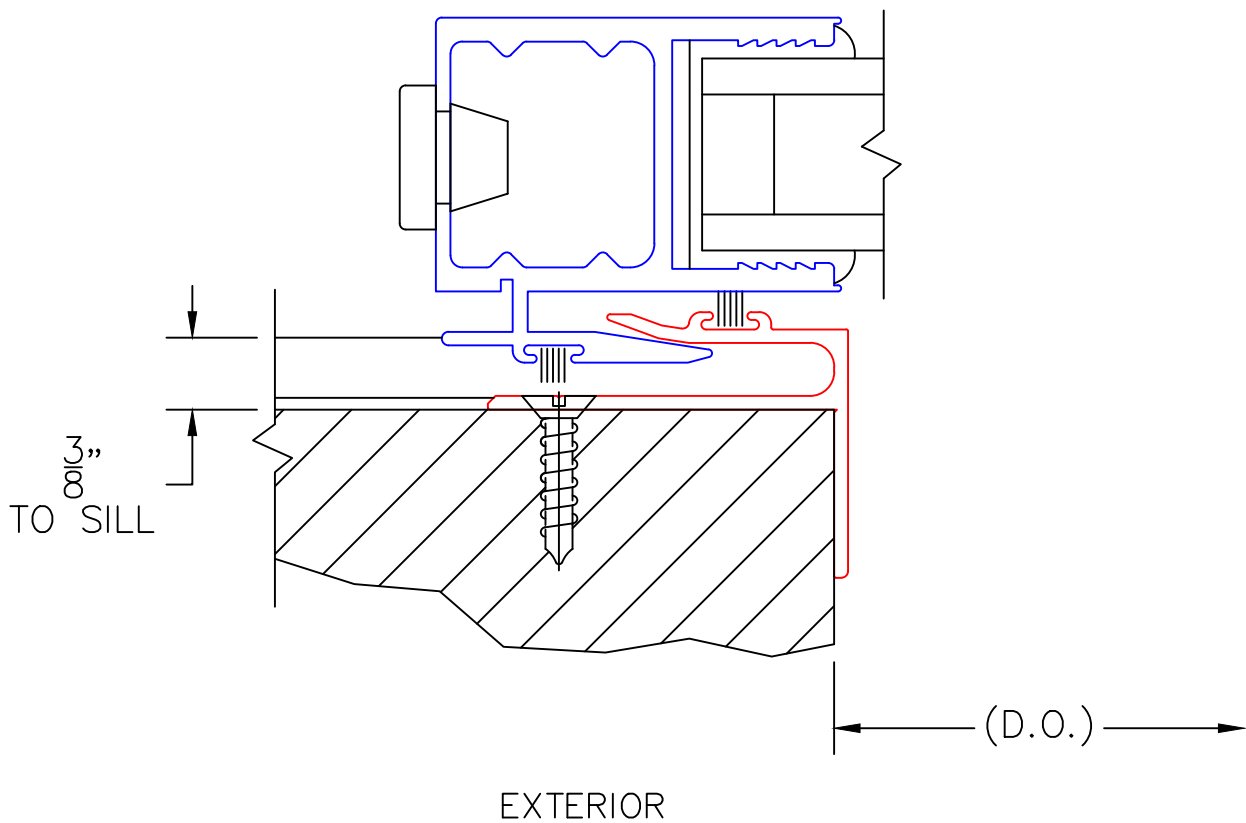

POCKET WALL OPTIONS

4

OPTIONAL POCKET JAMB
WITH HEAD BUMPERS

EXTERIOR

(USE RULER TO SCALE DIMENSIONS IN INCHES)

SCALE: FULL

POCKET WALL OPTIONS

5

J-POST POCKET
INTERLOCKER

(USE RULER TO SCALE DIMENSIONS IN INCHES)

SCALE: FULL

POCKET WALL OPTIONS

6

L-TYPE POCKET
INTERLOCKER

(USE RULER TO SCALE DIMENSIONS IN INCHES)

SCALE: FULL

POCKET WALL OPTIONS

7

2-1/2" POCKET
SIGHTLINE INTERLOCKER

(USE RULER TO SCALE DIMENSIONS IN INCHES)

SCALE: HALF

DOOR COLLECTOR OPTION

8

DOOR COLLECTOR
W/ POCKET CLOSER