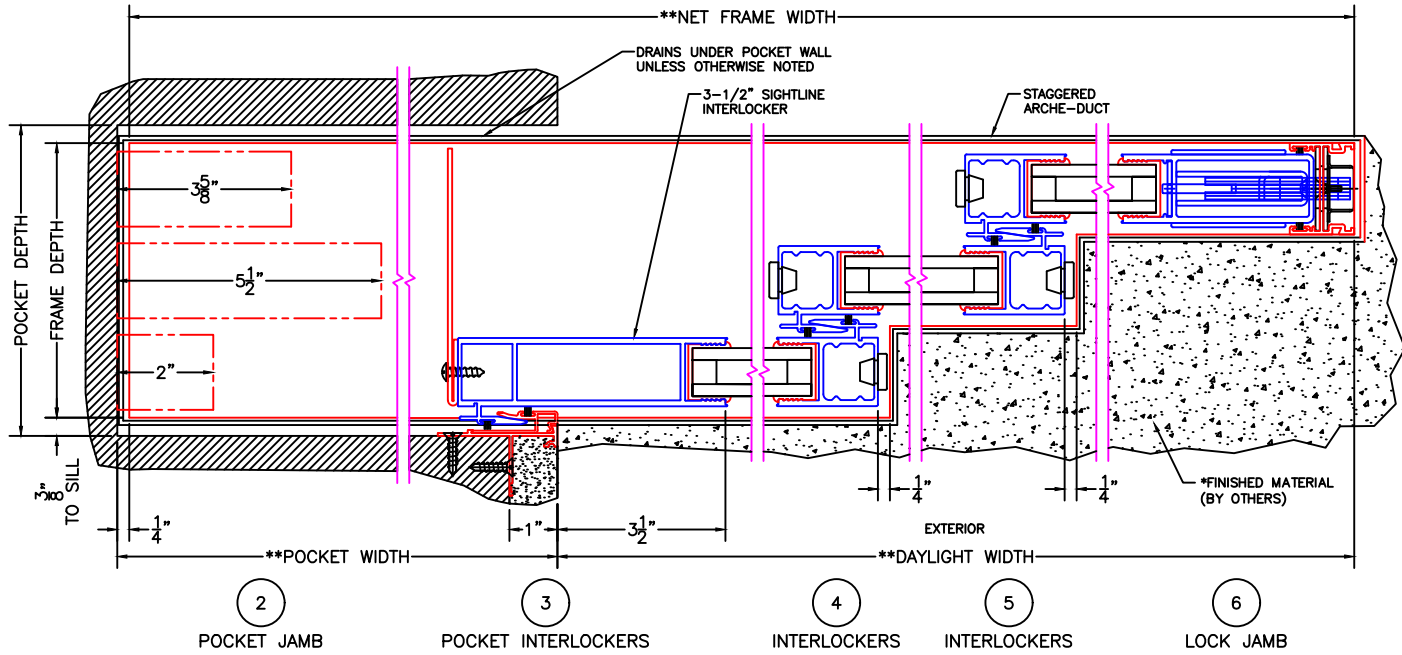

Important:
This product option requires extensive installation related planning.

MULTI-SLIDE ARCHE-DUCT WITH 1" DRAIN (DRAIN OPT-A SHOWN)

- NOTES:
1. *FINISHED FLOOR BY OTHERS.
 2. **WIDTH DIMENSIONS DO NOT INCLUDE ARCHÉ-DUCT.
 3. ARCHÉ-DUCT DRAIN LOCATIONS AND SPACING PER ORDER.
 4. ENCLOSED PX AND XP DOORS MAY REQUIRE POCKET DEMO FOR PANEL REMOVAL.

ELEVATION VIEW

Important:
This product option requires extensive installation related planning.

MULTI-SLIDE ARCHE-DUCT WITH 1/2" DRAIN (DRAIN OPT-A SHOWN)

- NOTES:
- *FINISHED FLOOR BY OTHERS.
 - **WIDTH DIMENSIONS DO NOT INCLUDE ARCHE-DUCT.
 - ARCHE-DUCT DRAIN LOCATIONS AND SPACING PER ORDER.
 - ENCLOSED PX AND XP DOORS MAY REQUIRE POCKET DEMO FOR PANEL REMOVAL.