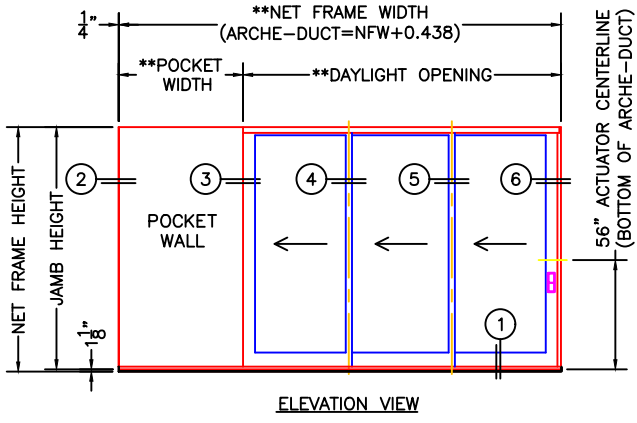

Important:
This product option requires extensive installation related planning.

MULTI-SLIDE ARCHE-DUCT WITH 1" DRAIN (DRAIN OPT-A SHOWN)

- NOTES:
1. *FINISHED FLOOR BY OTHERS.
 2. **WIDTH DIMENSIONS DO NOT INCLUDE ARCHÉ-DUCT.
 3. ARCHÉ-DUCT DRAIN LOCATIONS AND SPACING PER ORDER.
 4. ENCLOSED PX AND XP DOORS MAY REQUIRE POCKET DEMO FOR PANEL REMOVAL.

ELEVATION VIEW

Important:
This product option requires extensive installation related planning.

MULTI-SLIDE ARCHE-DUCT WITH 1/2" DRAIN (DRAIN OPT-A SHOWN)

- NOTES:
- *FINISHED FLOOR BY OTHERS.
 - **WIDTH DIMENSIONS DO NOT INCLUDE ARCHE-DUCT.
 - ARCHE-DUCT DRAIN LOCATIONS AND SPACING PER ORDER.
 - ENCLOSED PX AND XP DOORS MAY REQUIRE POCKET DEMO FOR PANEL REMOVAL.