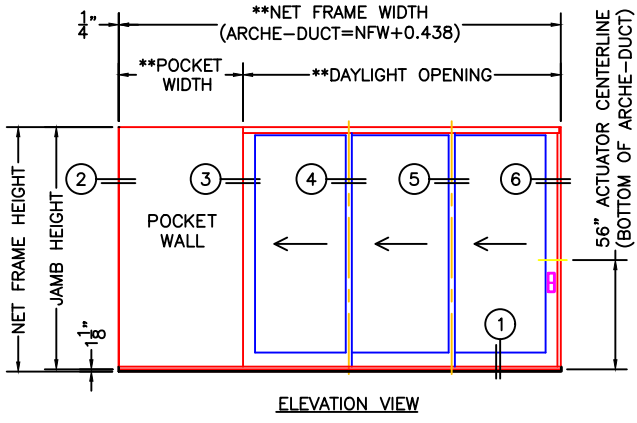

Important:
This product option requires extensive installation related planning.

MULTI-SLIDE ARCHE-DUCT WITH 1" DRAIN (DRAIN OPT-A SHOWN)

- NOTES:
1. *FINISHED FLOOR BY OTHERS.
 2. **WIDTH DIMENSIONS DO NOT INCLUDE ARCHÉ-DUCT.
 3. ARCHÉ-DUCT DRAIN LOCATIONS AND SPACING PER ORDER.
 4. ENCLOSED PX AND XP DOORS MAY REQUIRE POCKET DEMO FOR PANEL REMOVAL.

ELEVATION VIEW

Important:
This product option requires extensive installation related planning.

MULTI-SLIDE ARCHE-DUCT WITH 1/2" DRAIN (DRAIN OPT-A SHOWN)

- NOTES:
- *FINISHED FLOOR BY OTHERS.
 - **WIDTH DIMENSIONS DO NOT INCLUDE ARCHE-DUCT.
 - ARCHE-DUCT DRAIN LOCATIONS AND SPACING PER ORDER.
 - ENCLOSED PX AND XP DOORS MAY REQUIRE POCKET DEMO FOR PANEL REMOVAL.