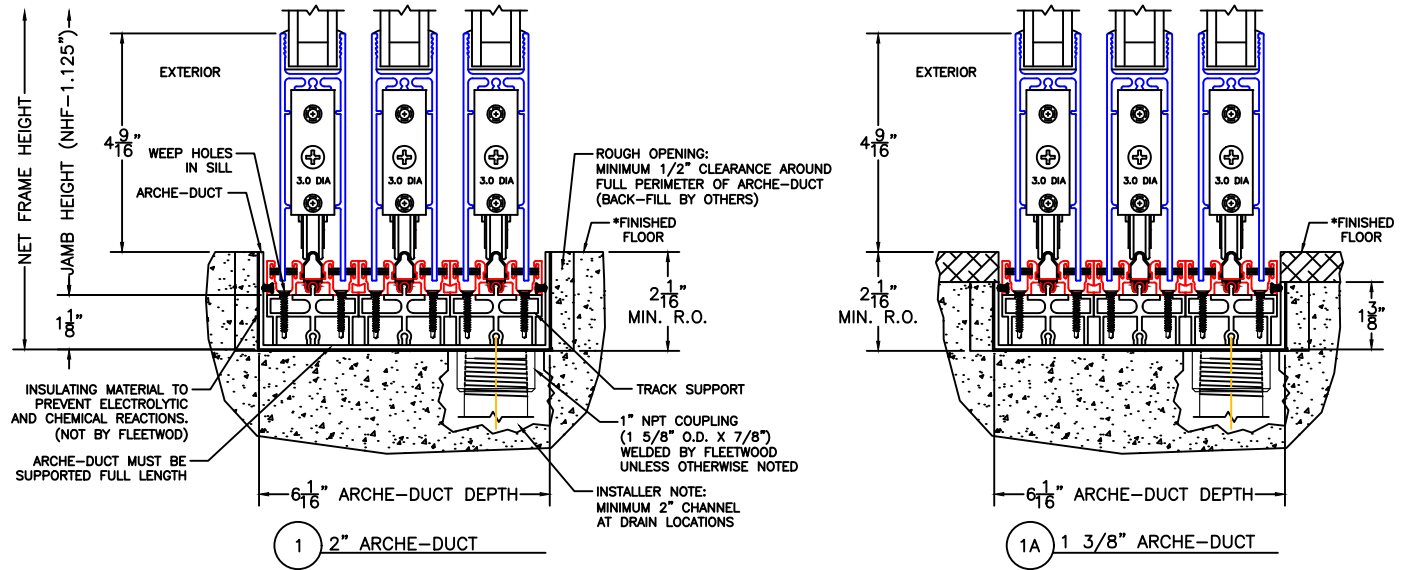

Important:
This product option requires extensive installation related planning.

MULTI-SLIDE ARCHE-DUCT WITH 1" DRAIN (DRAIN OPT-A SHOWN)

- NOTES:
1. *FINISHED FLOOR BY OTHERS.
 2. **WIDTH DIMENSIONS DO NOT INCLUDE ARCHÉ-DUCT.
 3. ARCHÉ-DUCT DRAIN LOCATIONS AND SPACING PER ORDER.
 4. ENCLOSED PX AND XP DOORS MAY REQUIRE POCKET DEMO FOR PANEL REMOVAL.

ELEVATION VIEW

Important:
This product option requires extensive installation related planning.

MULTI-SLIDE ARCHE-DUCT WITH 1/2" DRAIN (DRAIN OPT-A SHOWN)

- NOTES:
- *FINISHED FLOOR BY OTHERS.
 - **WIDTH DIMENSIONS DO NOT INCLUDE ARCHE-DUCT.
 - ARCHE-DUCT DRAIN LOCATIONS AND SPACING PER ORDER.
 - ENCLOSED PX AND XP DOORS MAY REQUIRE POCKET DEMO FOR PANEL REMOVAL.