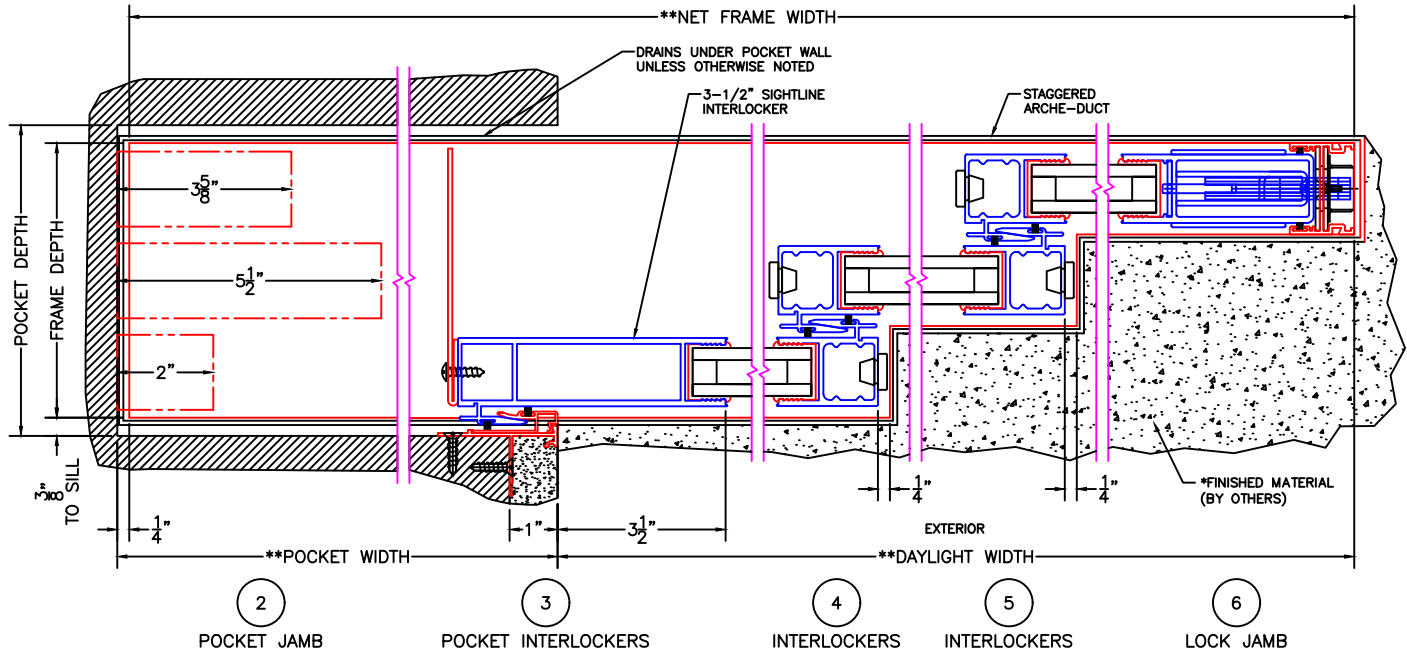

Important:
This product option requires extensive installation related planning.

MULTI-SLIDE ARCHE-DUCT WITH 1" DRAIN (DRAIN OPT-A SHOWN)

- NOTES:
1. *FINISHED FLOOR BY OTHERS.
 2. **WIDTH DIMENSIONS DO NOT INCLUDE ARCHÉ-DUCT.
 3. ARCHÉ-DUCT DRAIN LOCATIONS AND SPACING PER ORDER.
 4. ENCLOSED PX AND XP DOORS MAY REQUIRE POCKET DEMO FOR PANEL REMOVAL.

ELEVATION VIEW

Important:
This product option requires extensive installation related planning.

MULTI-SLIDE ARCHE-DUCT WITH 1/2" DRAIN (DRAIN OPT-A SHOWN)

- NOTES:
- *FINISHED FLOOR BY OTHERS.
 - **WIDTH DIMENSIONS DO NOT INCLUDE ARCHE-DUCT.
 - ARCHE-DUCT DRAIN LOCATIONS AND SPACING PER ORDER.
 - ENCLOSED PX AND XP DOORS MAY REQUIRE POCKET DEMO FOR PANEL REMOVAL.