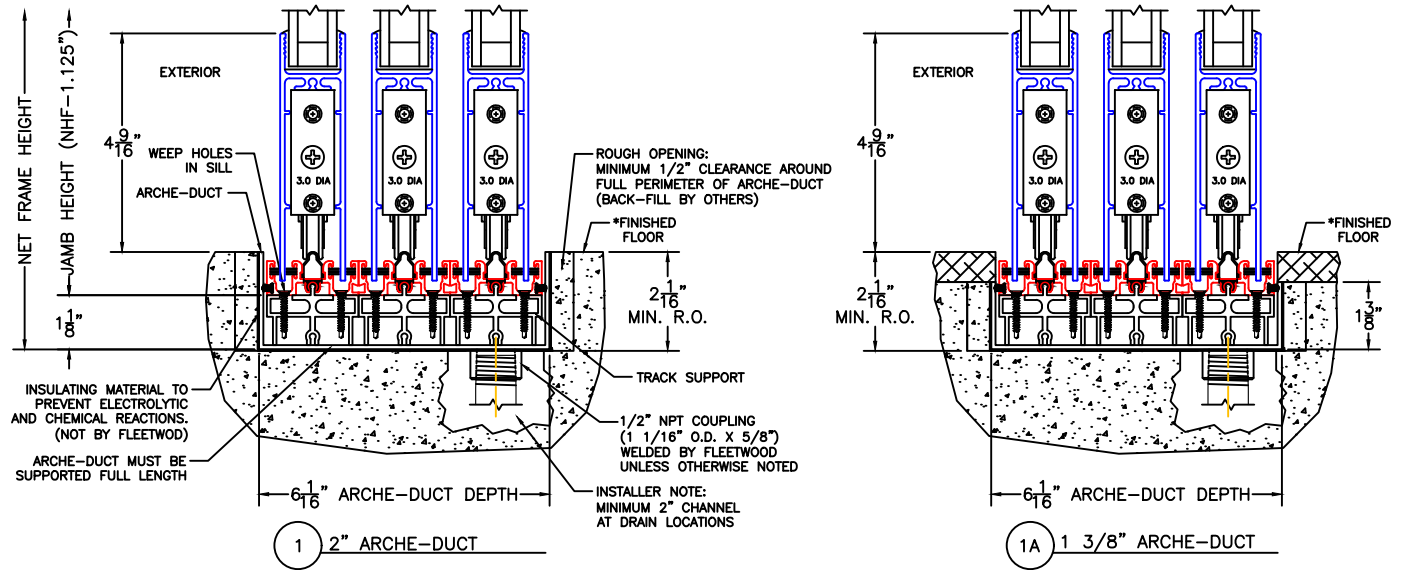

Important:
This product option requires extensive installation related planning.

MULTI-SLIDE ARCHE-DUCT WITH 1" DRAIN (DRAIN OPT-A SHOWN)

- NOTES:
1. *FINISHED FLOOR BY OTHERS.
 2. **WIDTH DIMENSIONS DO NOT INCLUDE ARCHÉ-DUCT.
 3. ARCHÉ-DUCT DRAIN LOCATIONS AND SPACING PER ORDER.
 4. ENCLOSED PX AND XP DOORS MAY REQUIRE POCKET DEMO FOR PANEL REMOVAL.

ELEVATION VIEW

Important:
This product option requires extensive installation related planning.

MULTI-SLIDE ARCHE-DUCT WITH 1/2" DRAIN (DRAIN OPT-A SHOWN)

- NOTES:
- *FINISHED FLOOR BY OTHERS.
 - **WIDTH DIMENSIONS DO NOT INCLUDE ARCHE-DUCT.
 - ARCHE-DUCT DRAIN LOCATIONS AND SPACING PER ORDER.
 - ENCLOSED PX AND XP DOORS MAY REQUIRE POCKET DEMO FOR PANEL REMOVAL.