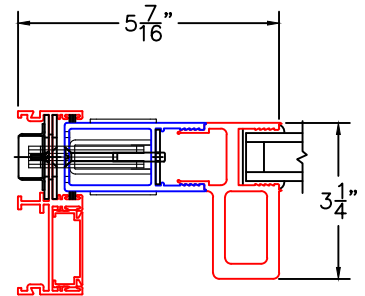

(USE RULER TO SCALE DIMENSIONS IN INCHES)

SCALE: 1/4"

OPTIONS AND UPGRADES
(ARCHETYPE NARROW HARDWARE)

1

ARCHETYPE NARROW MEETING STILES

EXTERIOR

1A

ARCHETYPE NARROW MEETING STILES WITH HP2 ADAPTERS

EXTERIOR

1B

ARCHETYPE NARROW MEETING STILES WITH HP1 ADAPTERS

EXTERIOR

2

ARCHETYPE NARROW LOCK STILE

EXTERIOR

2A

ARCHETYPE NARROW LOCK STILE WITH HP2 ADAPTER

EXTERIOR

2B

ARCHETYPE NARROW LOCK STILE WITH HP1 ADAPTER

EXTERIOR