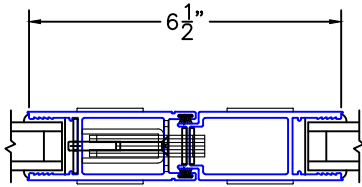

(USE RULER TO SCALE DIMENSIONS IN INCHES)

SCALE: 1/4"

OPTIONS AND UPGRADES
(ARCHETYPE NARROW HARDWARE)

1

ARCHETYPE NARROW MEETING STILES

EXTERIOR

1A

ARCHETYPE NARROW MEETING STILES WITH HP2 ADAPTERS

EXTERIOR

1B

ARCHETYPE NARROW MEETING STILES WITH HP1 ADAPTERS

EXTERIOR

2

ARCHETYPE NARROW LOCK STILE

EXTERIOR

2A

ARCHETYPE NARROW LOCK STILE WITH HP2 ADAPTER

EXTERIOR

2B

ARCHETYPE NARROW LOCK STILE WITH HP1 ADAPTER

EXTERIOR