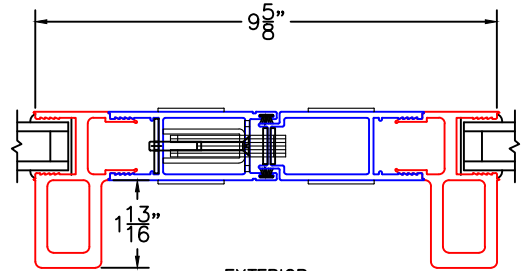

(USE RULER TO SCALE DIMENSIONS IN INCHES)

SCALE: 1/4"

OPTIONS AND UPGRADES
(ARCHETYPE NARROW HARDWARE)

1

ARCHETYPE NARROW MEETING STILES

EXTERIOR

1A

ARCHETYPE NARROW MEETING STILES WITH HP2 ADAPTERS

EXTERIOR

1B

ARCHETYPE NARROW MEETING STILES WITH HP1 ADAPTERS

EXTERIOR

2

ARCHETYPE NARROW LOCK STILE

EXTERIOR

2A

ARCHETYPE NARROW LOCK STILE WITH HP2 ADAPTER

EXTERIOR

2B

ARCHETYPE NARROW LOCK STILE WITH HP1 ADAPTER

EXTERIOR