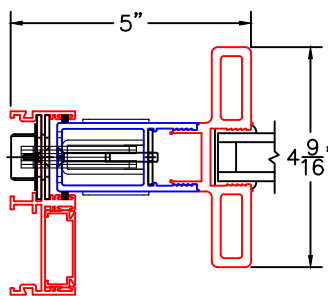

(USE RULER TO SCALE DIMENSIONS IN INCHES)

SCALE: 1/4"

OPTIONS AND UPGRADES
(ARCHETYPE NARROW HARDWARE)

1

ARCHETYPE NARROW MEETING STILES

EXTERIOR

1A

ARCHETYPE NARROW MEETING STILES WITH HP2 ADAPTERS

EXTERIOR

1B

ARCHETYPE NARROW MEETING STILES WITH HP1 ADAPTERS

EXTERIOR

2

ARCHETYPE NARROW LOCK STILE

EXTERIOR

2A

ARCHETYPE NARROW LOCK STILE WITH HP2 ADAPTER

EXTERIOR

2B

ARCHETYPE NARROW LOCK STILE WITH HP1 ADAPTER

EXTERIOR