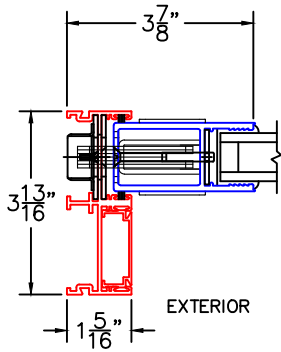

(USE RULER TO SCALE DIMENSIONS IN INCHES)

SCALE: 1/4"

OPTIONS AND UPGRADES
(ARCHETYPE NARROW HARDWARE)

1

ARCHETYPE NARROW MEETING STILES

EXTERIOR

1A

ARCHETYPE NARROW MEETING STILES WITH HP2 ADAPTERS

EXTERIOR

1B

ARCHETYPE NARROW MEETING STILES WITH HP1 ADAPTERS

EXTERIOR

2

ARCHETYPE NARROW LOCK STILE

EXTERIOR

2A

ARCHETYPE NARROW LOCK STILE WITH HP2 ADAPTER

EXTERIOR

2B

ARCHETYPE NARROW LOCK STILE WITH HP1 ADAPTER

EXTERIOR