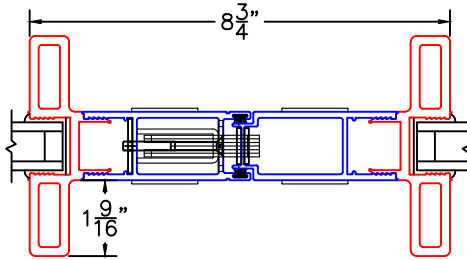

(USE RULER TO SCALE DIMENSIONS IN INCHES)

SCALE: 1/4"

OPTIONS AND UPGRADES
(ARCHETYPE NARROW HARDWARE)

1

ARCHETYPE NARROW MEETING STILES

EXTERIOR

1A

ARCHETYPE NARROW MEETING STILES WITH HP2 ADAPTERS

EXTERIOR

1B

ARCHETYPE NARROW MEETING STILES WITH HP1 ADAPTERS

EXTERIOR

2

ARCHETYPE NARROW LOCK STILE

EXTERIOR

2A

ARCHETYPE NARROW LOCK STILE WITH HP2 ADAPTER

EXTERIOR

2B

ARCHETYPE NARROW LOCK STILE WITH HP1 ADAPTER

EXTERIOR