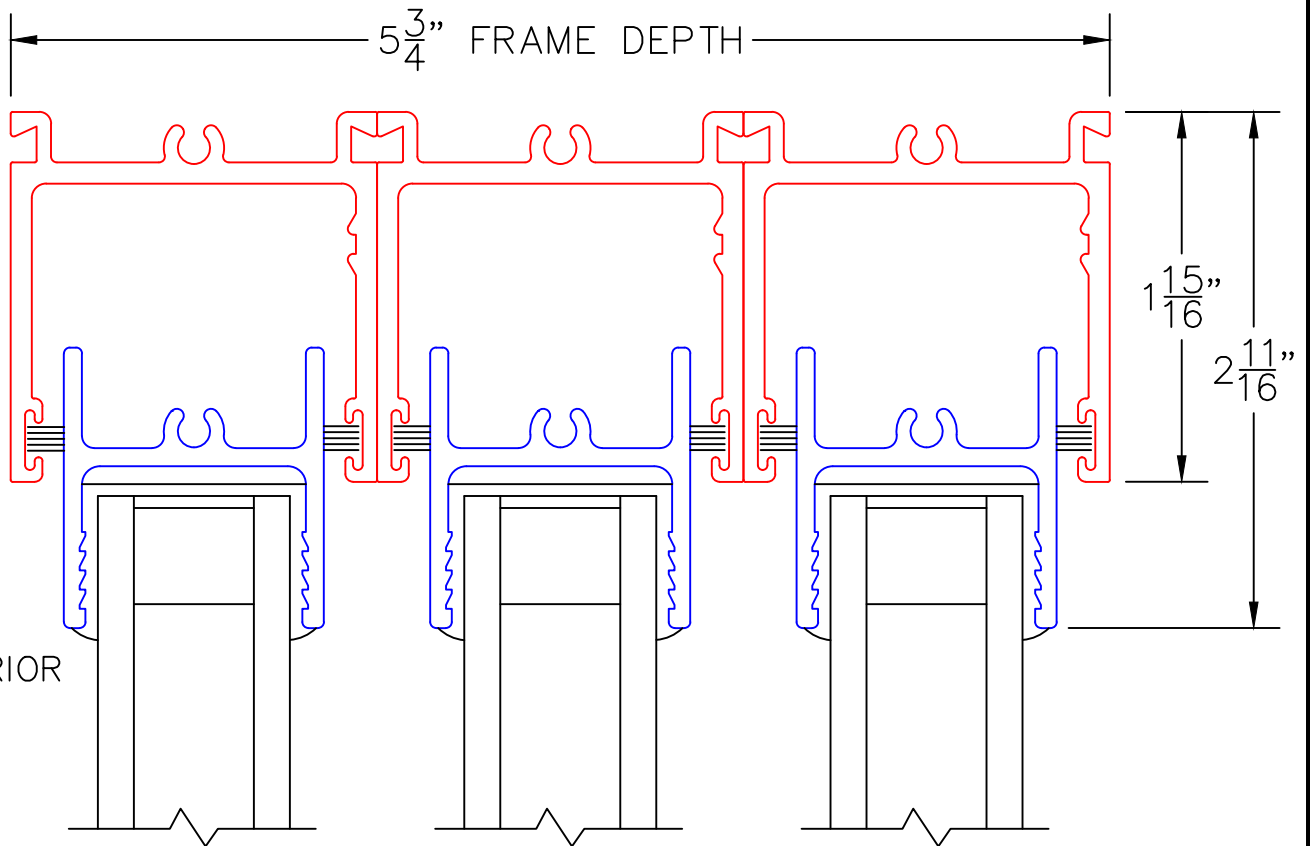

(USE RULER TO SCALE DIMENSIONS IN INCHES)  
**SCALE: 1/4**

MULTI-SLIDE CORNER DOOR DETAILS

NOTE: CENTERLINES ARE NOT DIVIDED EQUALLY; CONFIRM CENTERLINES WHEN REQUIRED.

-GLASS PENETRATION: 11/16"  
-\*NET FRAME WIDTH DOES NOT INCLUDE SILL PAN.  
-SILL PAN EXTENDS 1/8" BEYOND EACH JAMB.  
-ENCLOSED PX AND XP DOORS MAY REQUIRE POCKET DEMO FOR PANEL REMOVAL.

-FOR ADDITIONAL OPTIONS AND UPGRADES SEE DRAWINGS 3070-07, 3070-08 & 3070-11.  
-EXTERIOR RATED PRODUCTS HAVE WEEP SLOTS ON HORIZONTAL SILLS.

(USE RULER TO SCALE DIMENSIONS IN INCHES)

SCALE: FULL

OXX DOOR

1

MULTI-SLIDE  
HEAD DETAIL

(USE RULER TO SCALE DIMENSIONS IN INCHES)

SCALE: FULL

SCALE: 3/4

OXXVXXP DOOR

(USE RULER TO SCALE DIMENSIONS IN INCHES)

**SCALE: FULL**