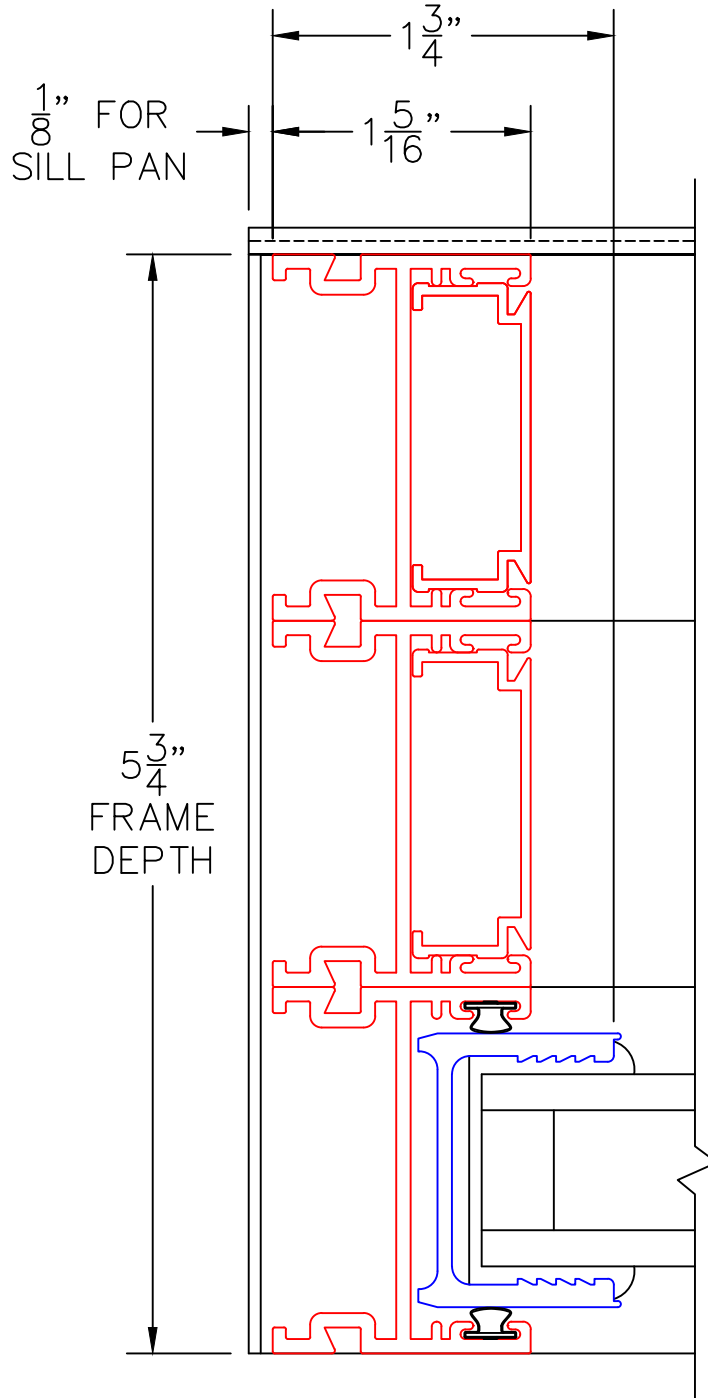

(USE RULER TO SCALE DIMENSIONS IN INCHES)  
**SCALE: 1/4**

MULTI-SLIDE CORNER DOOR DETAILS

NOTE: CENTERLINES ARE NOT DIVIDED EQUALLY; CONFIRM CENTERLINES WHEN REQUIRED.

-GLASS PENETRATION: 11/16"  
-\*NET FRAME WIDTH DOES NOT INCLUDE SILL PAN.  
-SILL PAN EXTENDS 1/8" BEYOND EACH JAMB.  
-ENCLOSED PX AND XP DOORS MAY REQUIRE POCKET DEMO FOR PANEL REMOVAL.

(USE RULER TO SCALE DIMENSIONS IN INCHES)

**SCALE: FULL**

XXP DOOR

(USE RULER TO SCALE DIMENSIONS IN INCHES)

SCALE: FULL

OXX DOOR

5

FIXED JAMB

EXTERIOR

(USE RULER TO SCALE DIMENSIONS IN INCHES)

SCALE: FULL

OXX DOOR

6

INTERLOCKERS

EXTERIOR

(USE RULER TO SCALE DIMENSIONS IN INCHES)

SCALE: 3/4

OXXVXXP DOOR

(USE RULER TO SCALE DIMENSIONS IN INCHES)

**SCALE: FULL**