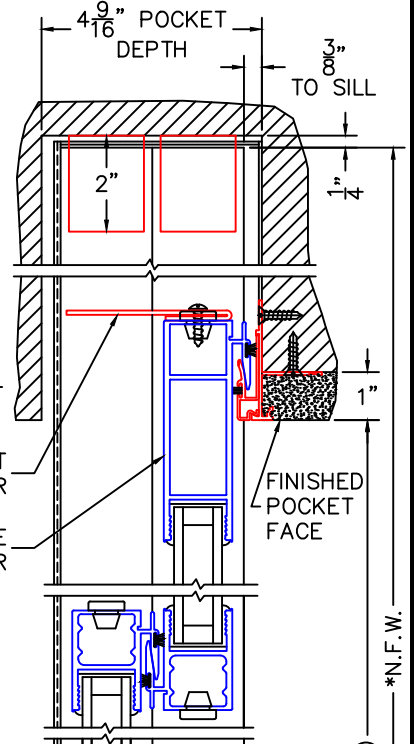

(USE RULER TO SCALE DIMENSIONS IN INCHES)  
**SCALE: 1/4**

MULTI-SLIDE CORNER DOOR DETAILS

NOTE: CENTERLINES ARE NOT DIVIDED EQUALLY; CONFIRM CENTERLINES WHEN REQUIRED.

-GLASS PENETRATION: 11/16"  
-\*NET FRAME WIDTH DOES NOT INCLUDE SILL PAN.  
-SILL PAN EXTENDS 1/8" BEYOND EACH JAMB.  
-ENCLOSED PX AND XP DOORS MAY REQUIRE POCKET DEMO FOR PANEL REMOVAL.

-FOR ADDITIONAL OPTIONS AND UPGRADES SEE DRAWINGS 3070-07, 3070-08 & 3070-11.  
-EXTERIOR RATED PRODUCTS HAVE WEEP SLOTS ON HORIZONTAL SILLS.

(USE RULER TO SCALE DIMENSIONS IN INCHES)

SCALE: FULL

OXX DOOR

1

MULTI-SLIDE  
HEAD DETAIL

(USE RULER TO SCALE DIMENSIONS IN INCHES)

SCALE: FULL

(USE RULER TO SCALE DIMENSIONS IN INCHES)

**SCALE: FULL**

XXP DOOR

(USE RULER TO SCALE DIMENSIONS IN INCHES)

SCALE: FULL

OXX DOOR

5

FIXED JAMB