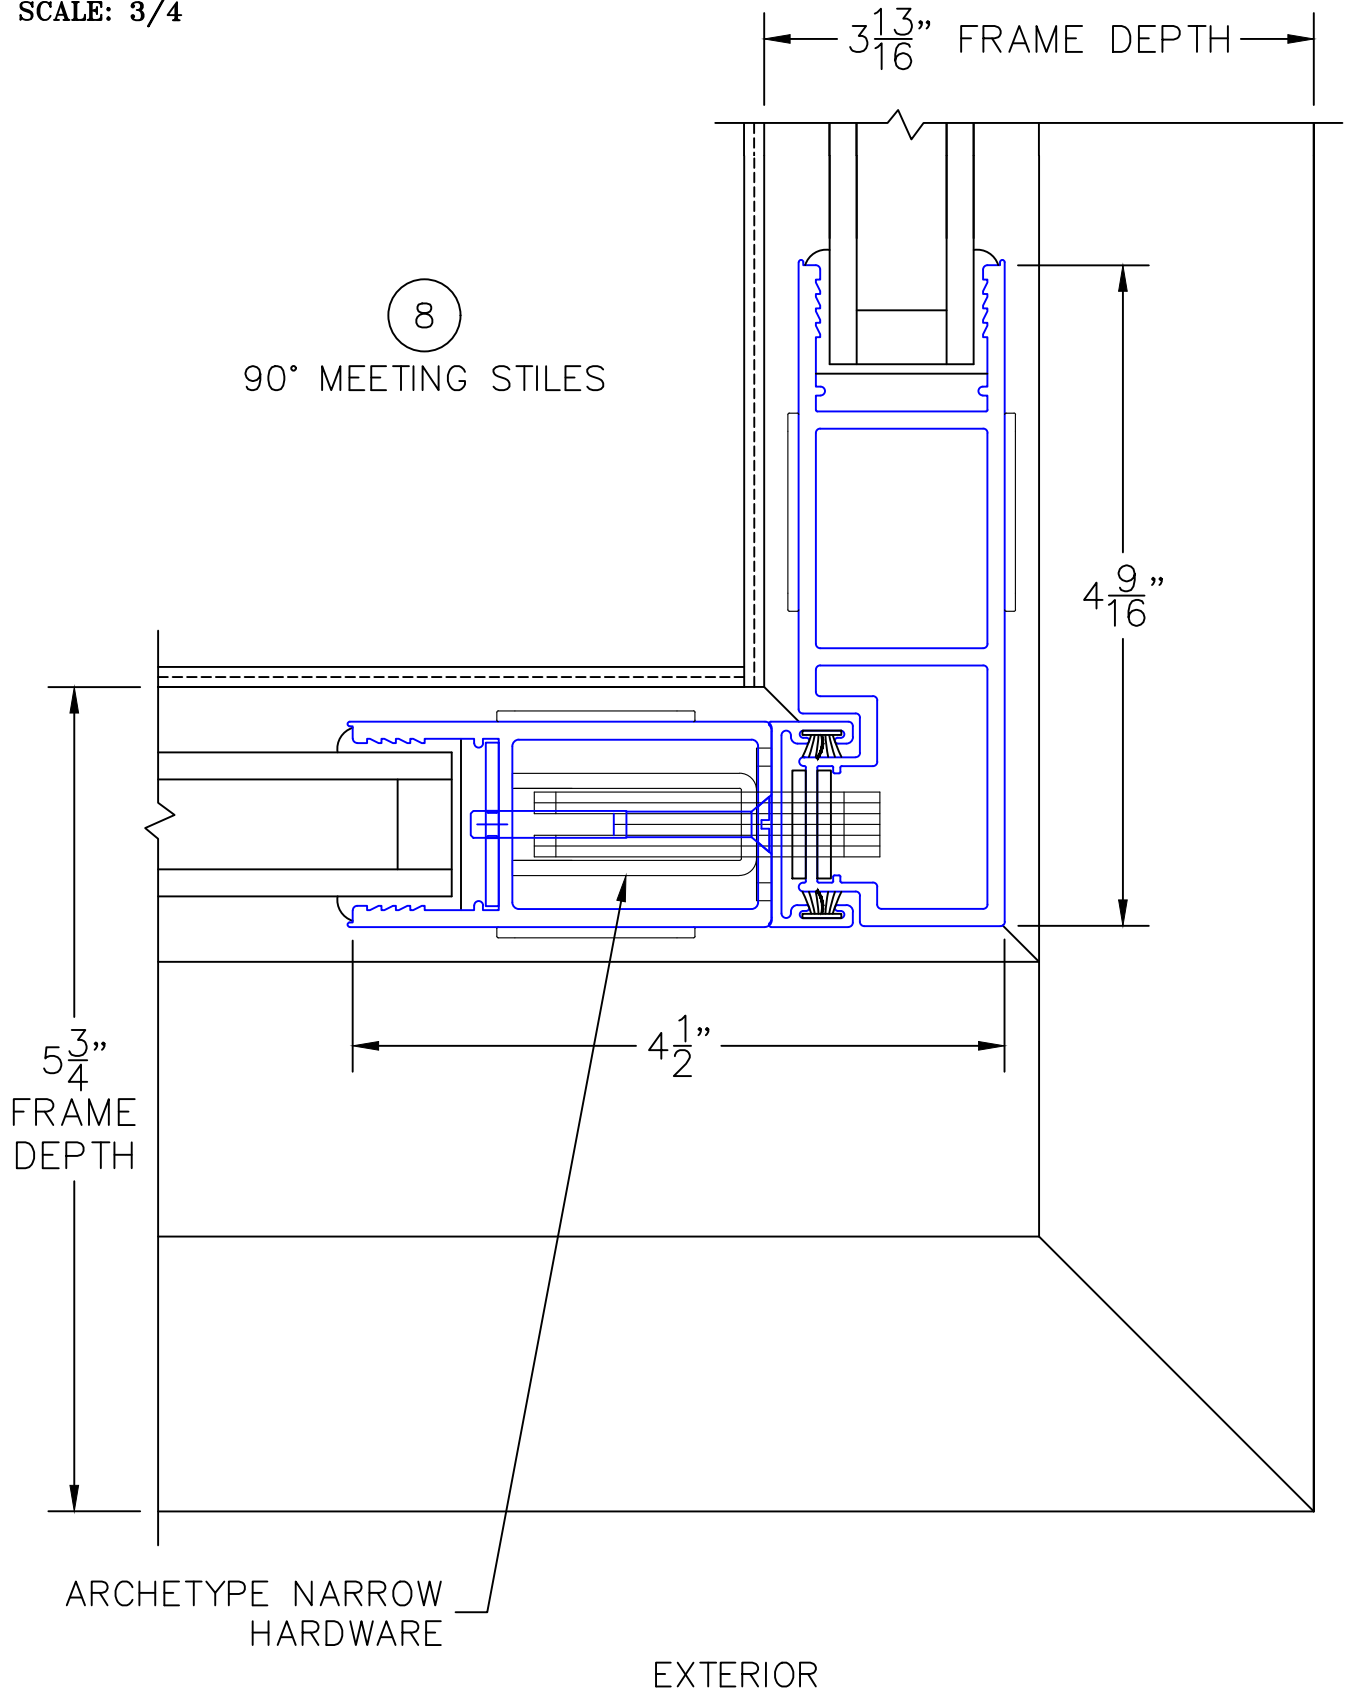

(USE RULER TO SCALE DIMENSIONS IN INCHES)

**SCALE: FULL**

XXP DOOR

(USE RULER TO SCALE DIMENSIONS IN INCHES)

SCALE: FULL

OXX DOOR

5

FIXED JAMB

EXTERIOR

(USE RULER TO SCALE DIMENSIONS IN INCHES)

SCALE: FULL

OXX DOOR

6

INTERLOCKERS

EXTERIOR

(USE RULER TO SCALE DIMENSIONS IN INCHES)

SCALE: 3/4

OXXVXXP DOOR

(USE RULER TO SCALE DIMENSIONS IN INCHES)

**SCALE: FULL**

## OXXVXXP DOOR

8A

135° MEETING STILES  
(CUSTOM ANGLES  
AVAILABLE)

(USE RULER TO SCALE DIMENSIONS IN INCHES)

**SCALE: FULL**

XXP DOOR

9

INTERLOCKERS