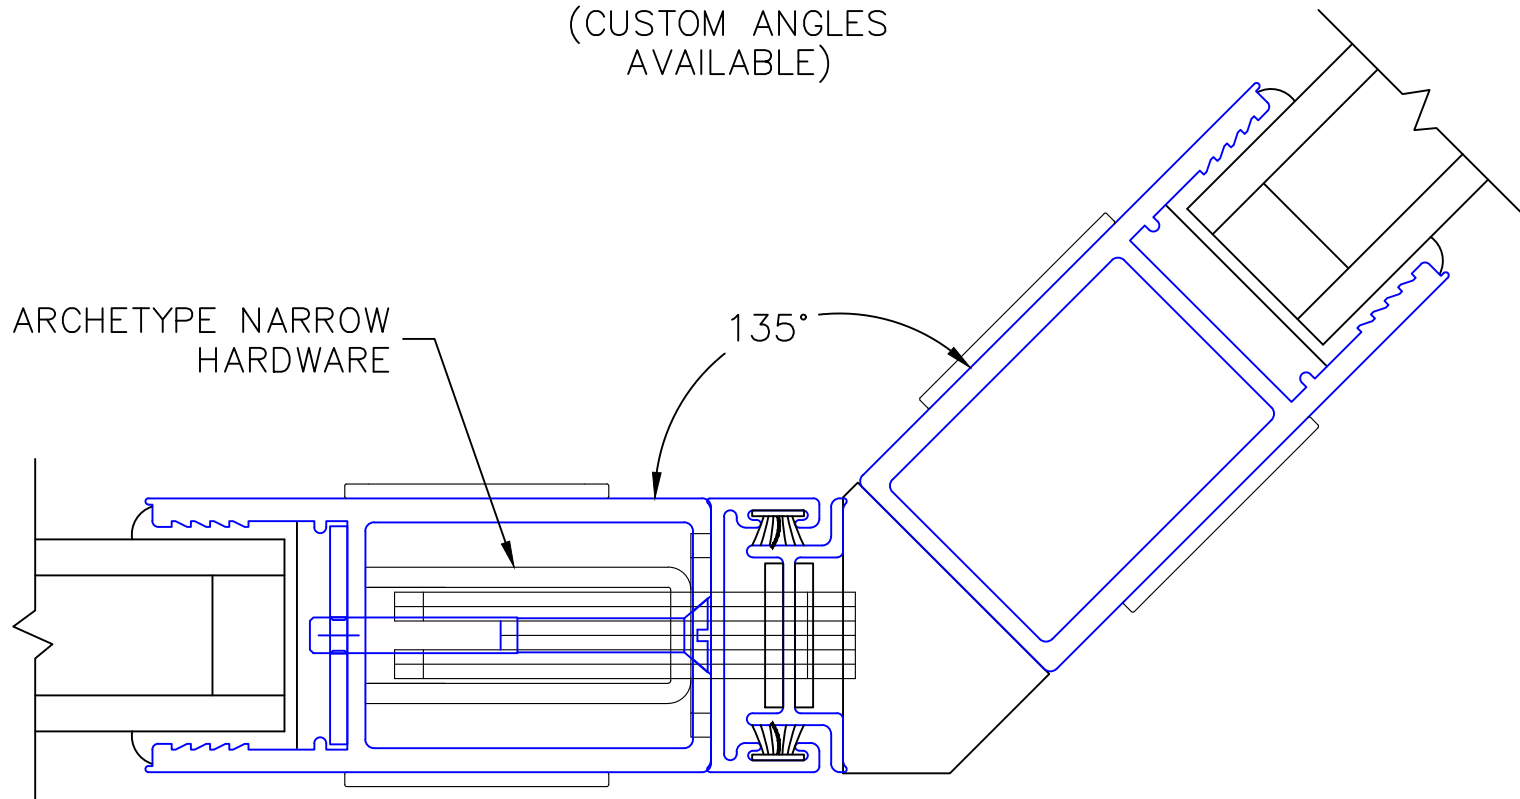

EXTERIOR

(USE RULER TO SCALE DIMENSIONS IN INCHES)

SCALE: FULL

OXX DOOR

6

INTERLOCKERS

EXTERIOR

(USE RULER TO SCALE DIMENSIONS IN INCHES)

SCALE: 3/4

OXXVXXP DOOR

(USE RULER TO SCALE DIMENSIONS IN INCHES)

**SCALE: FULL**

## OXXVXXP DOOR

8A

135° MEETING STILES  
(CUSTOM ANGLES  
AVAILABLE)

(USE RULER TO SCALE DIMENSIONS IN INCHES)

**SCALE: FULL**

XXP DOOR

9

INTERLOCKERS

(USE RULER TO SCALE DIMENSIONS IN INCHES)

**SCALE: FULL**

XXP DOOR

10

TWO-PIECE POCKET INTERLOCKER

(USE RULER TO SCALE DIMENSIONS IN INCHES)

SCALE: FULL

XXP DOOR