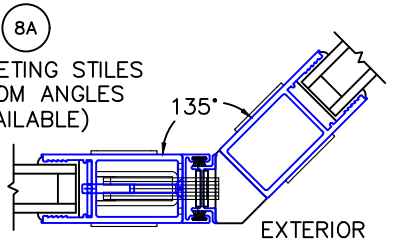

(USE RULER TO SCALE DIMENSIONS IN INCHES)  
**SCALE: 1/4**

MULTI-SLIDE CORNER DOOR DETAILS

NOTE: CENTERLINES ARE NOT DIVIDED EQUALLY; CONFIRM CENTERLINES WHEN REQUIRED.

-GLASS PENETRATION: 11/16"  
-\*NET FRAME WIDTH DOES NOT INCLUDE SILL PAN.  
-SILL PAN EXTENDS 1/8" BEYOND EACH JAMB.  
-ENCLOSED PX AND XP DOORS MAY REQUIRE POCKET DEMO FOR PANEL REMOVAL.

-FOR ADDITIONAL OPTIONS AND UPGRADES SEE DRAWINGS 3070-07, 3070-08 & 3070-11.  
-EXTERIOR RATED PRODUCTS HAVE WEEP SLOTS ON HORIZONTAL SILLS.

(USE RULER TO SCALE DIMENSIONS IN INCHES)

SCALE: FULL

OXX DOOR

1

MULTI-SLIDE  
HEAD DETAIL

(USE RULER TO SCALE DIMENSIONS IN INCHES)

SCALE: FULL

SCALE: 3/4

OXXVXXP DOOR

(USE RULER TO SCALE DIMENSIONS IN INCHES)

**SCALE: FULL**