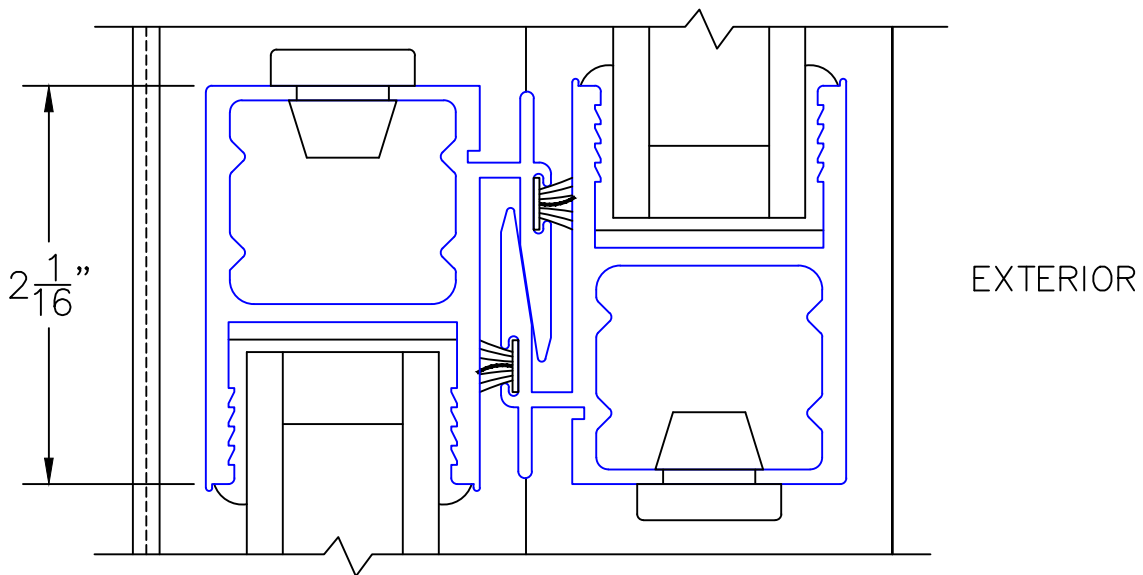

SCALE: 3/4

OXXVXXP DOOR

(USE RULER TO SCALE DIMENSIONS IN INCHES)

**SCALE: FULL**

## OXXVXXP DOOR

8A

135° MEETING STILES  
(CUSTOM ANGLES  
AVAILABLE)

(USE RULER TO SCALE DIMENSIONS IN INCHES)

**SCALE: FULL**

XXP DOOR

9

INTERLOCKERS

(USE RULER TO SCALE DIMENSIONS IN INCHES)

**SCALE: FULL**

XXP DOOR

10

TWO-PIECE POCKET INTERLOCKER

(USE RULER TO SCALE DIMENSIONS IN INCHES)

SCALE: FULL

XXP DOOR