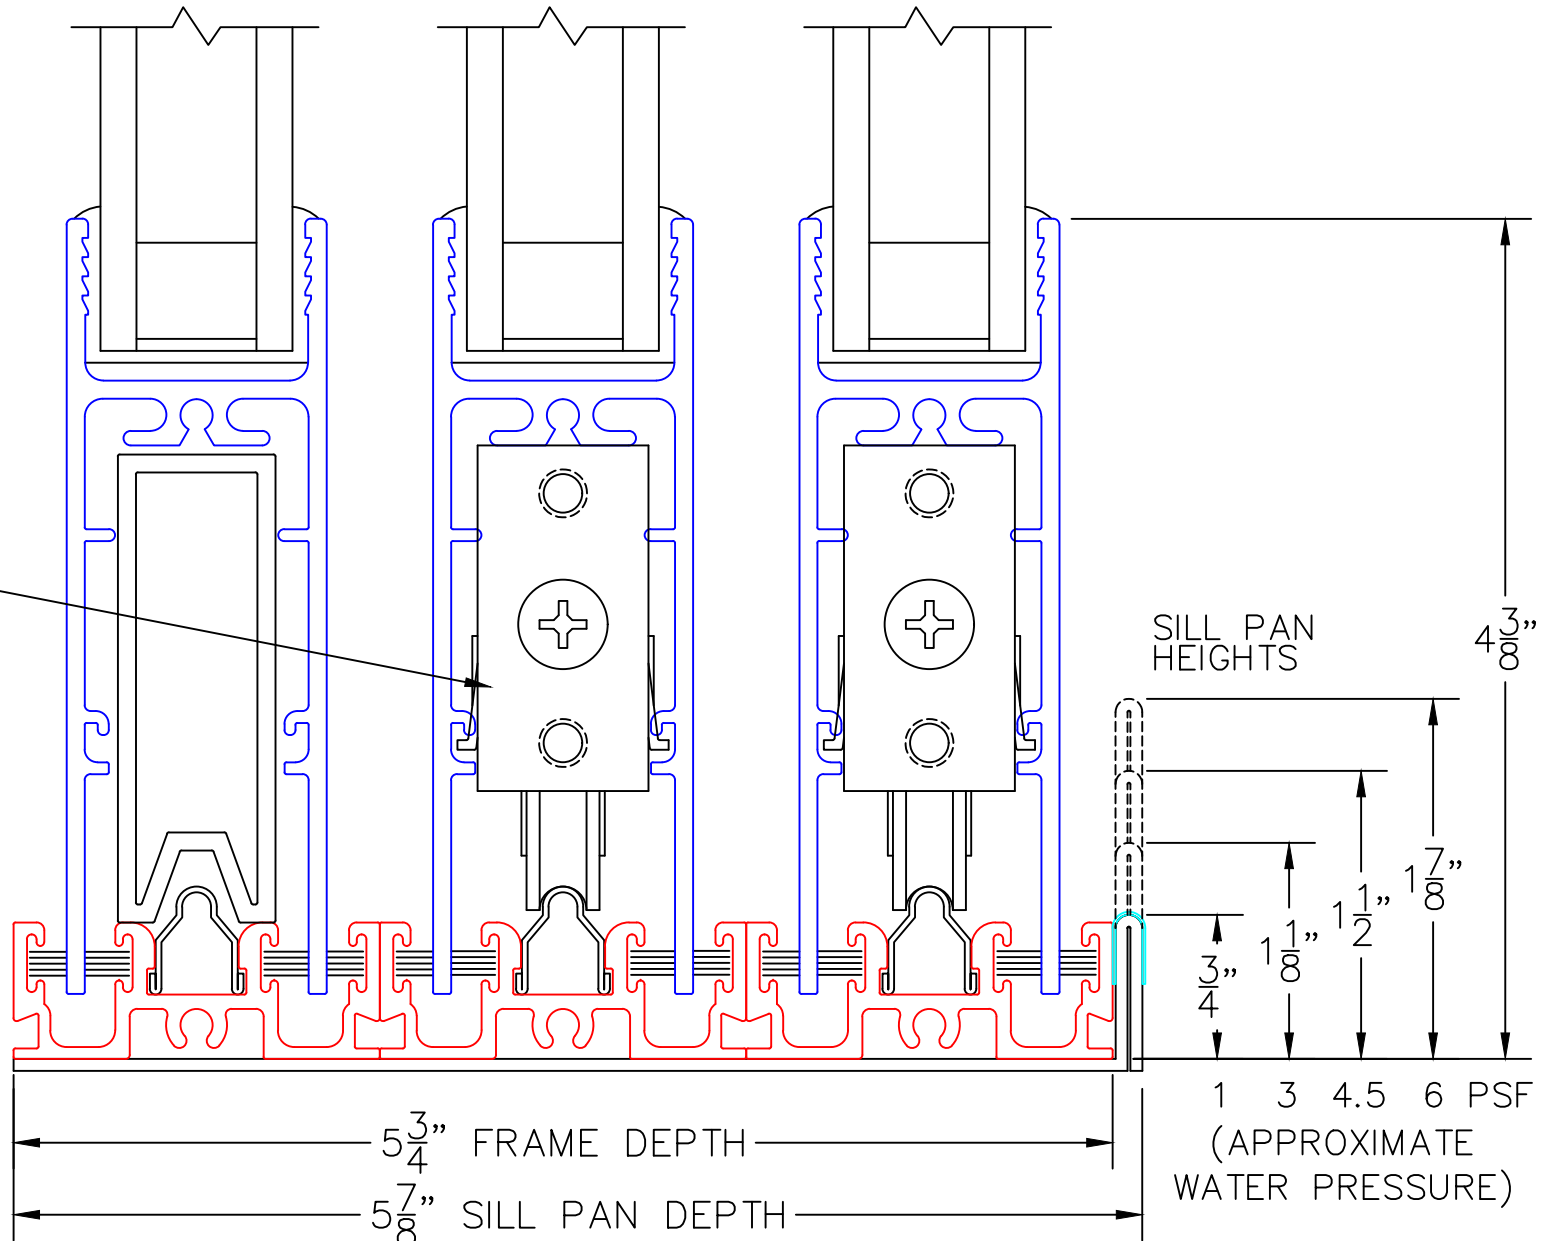

(USE RULER TO SCALE DIMENSIONS IN INCHES)

SCALE: FULL

OXX DOOR

EXTERIOR

2

MULTI-SLIDE
SILL DETAIL

A2 ROLLERS