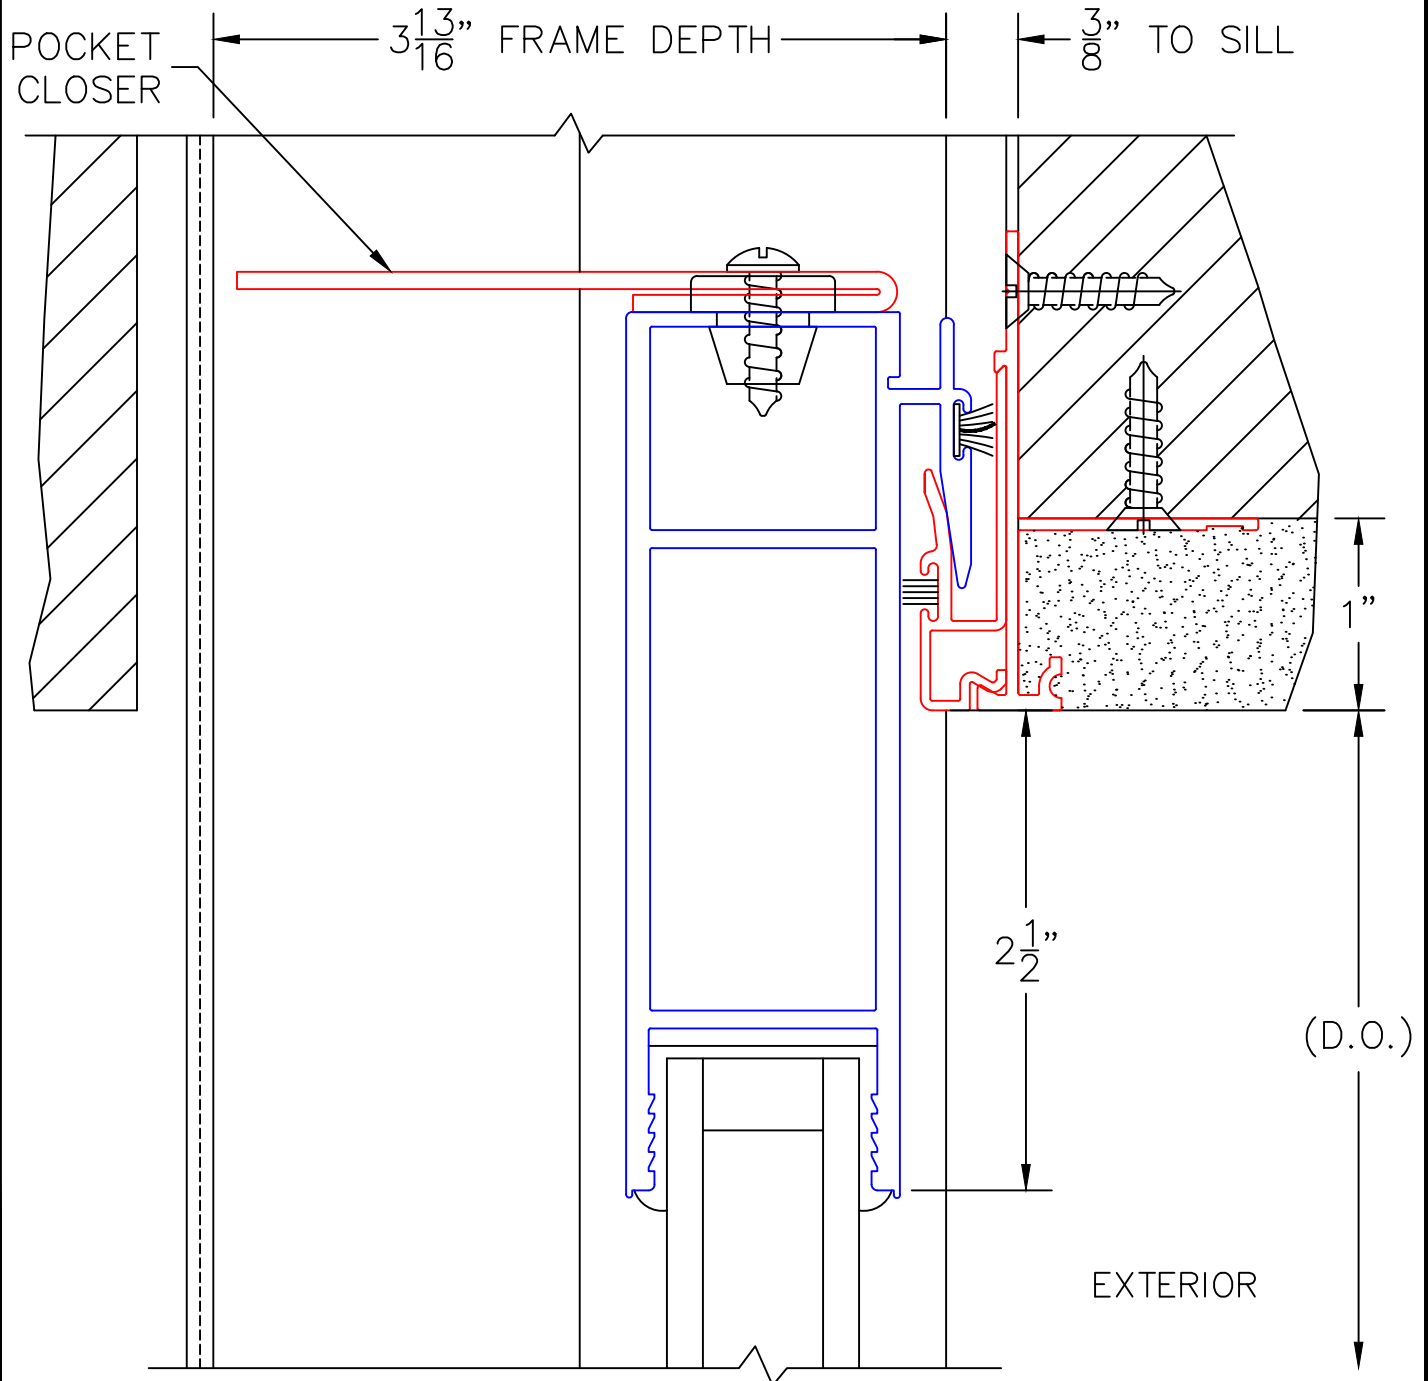

SCALE: 3/4

OXXVXXP DOOR

(USE RULER TO SCALE DIMENSIONS IN INCHES)

**SCALE: FULL**

## OXXVXXP DOOR

8A

135° MEETING STILES  
(CUSTOM ANGLES  
AVAILABLE)

(USE RULER TO SCALE DIMENSIONS IN INCHES)

**SCALE: FULL**

XXP DOOR

9

INTERLOCKERS

(USE RULER TO SCALE DIMENSIONS IN INCHES)

**SCALE: FULL**

XXP DOOR

10

TWO-PIECE POCKET INTERLOCKER

(USE RULER TO SCALE DIMENSIONS IN INCHES)

SCALE: FULL

XXP DOOR