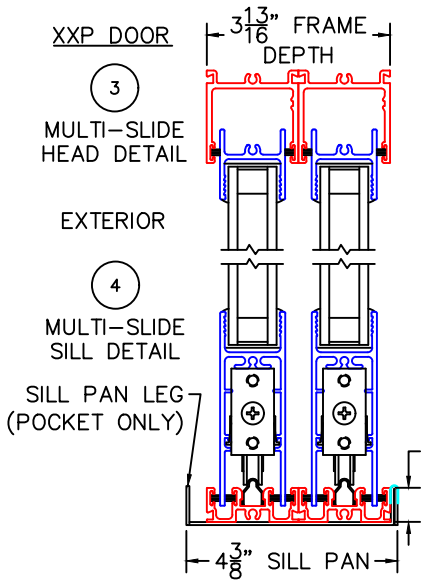

(USE RULER TO SCALE DIMENSIONS IN INCHES)  
**SCALE: 1/4**

MULTI-SLIDE CORNER DOOR DETAILS

NOTE: CENTERLINES ARE NOT DIVIDED EQUALLY; CONFIRM CENTERLINES WHEN REQUIRED.

-GLASS PENETRATION: 11/16"  
-\*NET FRAME WIDTH DOES NOT INCLUDE SILL PAN.  
-SILL PAN EXTENDS 1/8" BEYOND EACH JAMB.  
-ENCLOSED PX AND XP DOORS MAY REQUIRE POCKET DEMO FOR PANEL REMOVAL.

-FOR ADDITIONAL OPTIONS AND UPGRADES SEE DRAWINGS 3070-07, 3070-08 & 3070-11.  
-EXTERIOR RATED PRODUCTS HAVE WEEP SLOTS ON HORIZONTAL SILLS.

(USE RULER TO SCALE DIMENSIONS IN INCHES)

SCALE: FULL

OXX DOOR

1

MULTI-SLIDE  
HEAD DETAIL

(USE RULER TO SCALE DIMENSIONS IN INCHES)

SCALE: FULL

SCALE: 3/4

OXXVXXP DOOR

(USE RULER TO SCALE DIMENSIONS IN INCHES)

**SCALE: FULL**