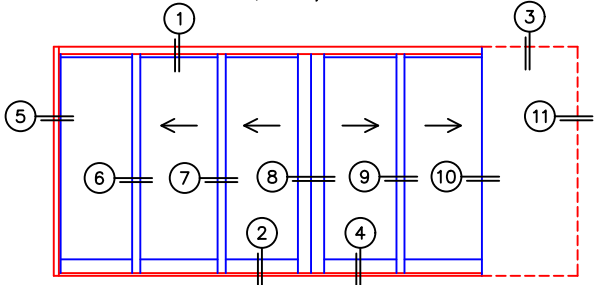

(USE RULER TO SCALE DIMENSIONS IN INCHES)  
**SCALE: 1/4**

MULTI-SLIDE CORNER DOOR DETAILS

NOTE: CENTERLINES ARE NOT DIVIDED EQUALLY; CONFIRM CENTERLINES WHEN REQUIRED.

-GLASS PENETRATION: 11/16"  
-\*NET FRAME WIDTH DOES NOT INCLUDE SILL PAN.  
-SILL PAN EXTENDS 1/8" BEYOND EACH JAMB.  
-ENCLOSED PX AND XP DOORS MAY REQUIRE POCKET DEMO FOR PANEL REMOVAL.

-FOR ADDITIONAL OPTIONS AND UPGRADES SEE DRAWINGS 3070-07, 3070-08 & 3070-11.  
-EXTERIOR RATED PRODUCTS HAVE WEEP SLOTS ON HORIZONTAL SILLS.

(USE RULER TO SCALE DIMENSIONS IN INCHES)

SCALE: FULL

OXX DOOR

1

MULTI-SLIDE  
HEAD DETAIL

(USE RULER TO SCALE DIMENSIONS IN INCHES)

SCALE: FULL

SCALE: 3/4

OXXVXXP DOOR

(USE RULER TO SCALE DIMENSIONS IN INCHES)

**SCALE: FULL**