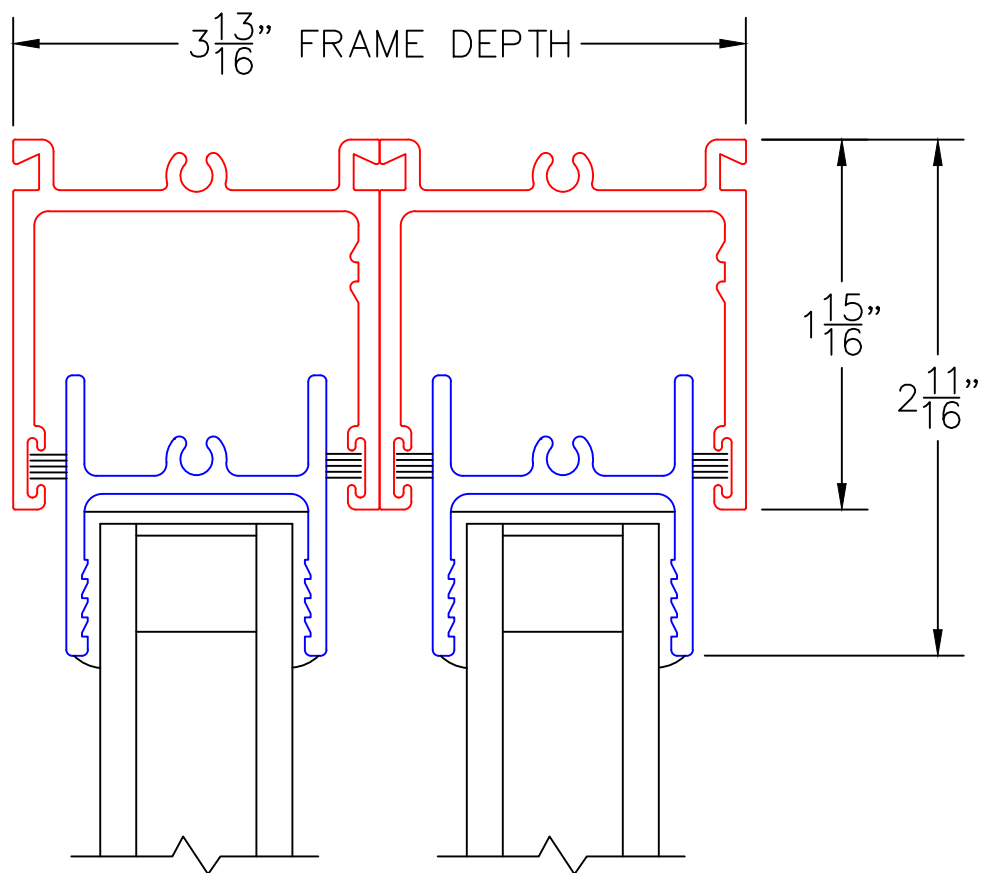

1

MULTI-SLIDE  
HEAD DETAIL

(USE RULER TO SCALE DIMENSIONS IN INCHES)

SCALE: FULL

(USE RULER TO SCALE DIMENSIONS IN INCHES)

**SCALE: FULL**

XXP DOOR

(USE RULER TO SCALE DIMENSIONS IN INCHES)

SCALE: FULL

OXX DOOR

5

FIXED JAMB

EXTERIOR

(USE RULER TO SCALE DIMENSIONS IN INCHES)

SCALE: FULL

OXX DOOR

6

INTERLOCKERS

EXTERIOR

(USE RULER TO SCALE DIMENSIONS IN INCHES)

SCALE: 3/4

OXXVXXP DOOR

(USE RULER TO SCALE DIMENSIONS IN INCHES)

**SCALE: FULL**