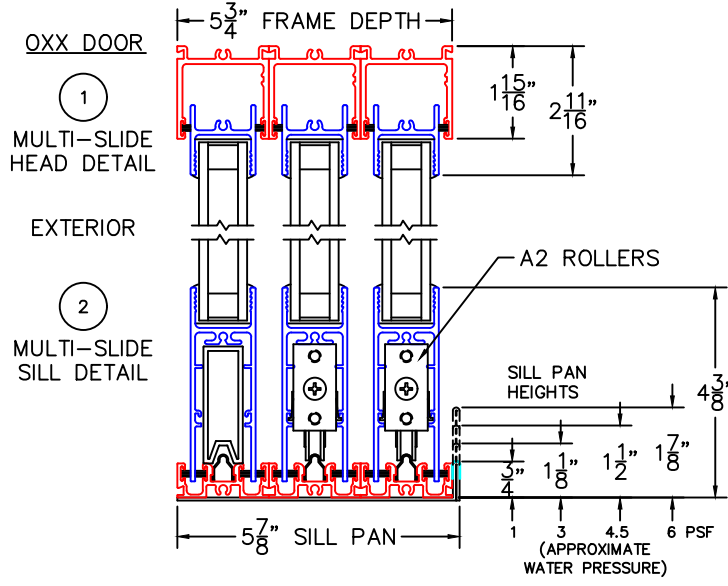

(USE RULER TO SCALE DIMENSIONS IN INCHES)  
**SCALE: 1/4**

MULTI-SLIDE CORNER DOOR DETAILS

NOTE: CENTERLINES ARE NOT DIVIDED EQUALLY; CONFIRM CENTERLINES WHEN REQUIRED.

-GLASS PENETRATION: 11/16"  
-\*NET FRAME WIDTH DOES NOT INCLUDE SILL PAN.  
-SILL PAN EXTENDS 1/8" BEYOND EACH JAMB.  
-ENCLOSED PX AND XP DOORS MAY REQUIRE POCKET DEMO FOR PANEL REMOVAL.

-FOR ADDITIONAL OPTIONS AND UPGRADES SEE DRAWINGS 3070-07, 3070-08 & 3070-11.  
-EXTERIOR RATED PRODUCTS HAVE WEEP SLOTS ON HORIZONTAL SILLS.

(USE RULER TO SCALE DIMENSIONS IN INCHES)

SCALE: FULL

OXX DOOR

1

MULTI-SLIDE  
HEAD DETAIL

(USE RULER TO SCALE DIMENSIONS IN INCHES)

SCALE: FULL

SCALE: 3/4

OXXVXXP DOOR

(USE RULER TO SCALE DIMENSIONS IN INCHES)

**SCALE: FULL**