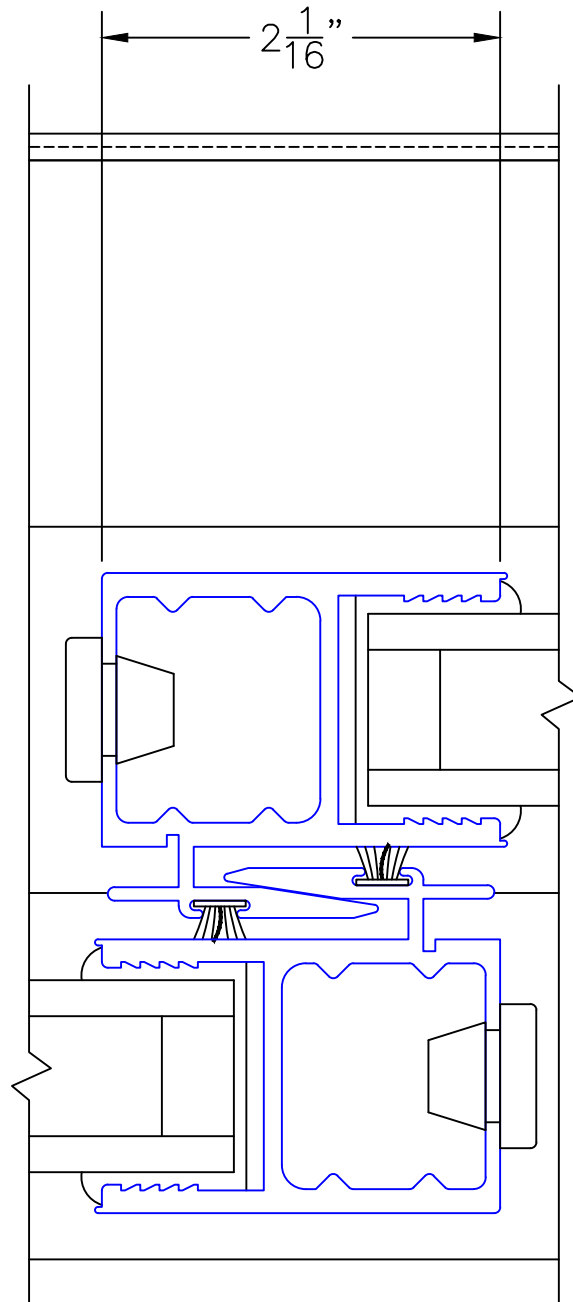

(USE RULER TO SCALE DIMENSIONS IN INCHES)  
**SCALE: 1/4**

MULTI-SLIDE CORNER DOOR DETAILS

NOTE: CENTERLINES ARE NOT DIVIDED EQUALLY; CONFIRM CENTERLINES WHEN REQUIRED.

-GLASS PENETRATION: 11/16"  
-\*NET FRAME WIDTH DOES NOT INCLUDE SILL PAN.  
-SILL PAN EXTENDS 1/8" BEYOND EACH JAMB.  
-ENCLOSED PX AND XP DOORS MAY REQUIRE POCKET DEMO FOR PANEL REMOVAL.

(USE RULER TO SCALE DIMENSIONS IN INCHES)

**SCALE: FULL**

XXP DOOR

(USE RULER TO SCALE DIMENSIONS IN INCHES)

SCALE: FULL

OXX DOOR

5

FIXED JAMB

EXTERIOR

(USE RULER TO SCALE DIMENSIONS IN INCHES)

SCALE: FULL

OXX DOOR

6

INTERLOCKERS

EXTERIOR

(USE RULER TO SCALE DIMENSIONS IN INCHES)

SCALE: 3/4

OXXVXXP DOOR

(USE RULER TO SCALE DIMENSIONS IN INCHES)

**SCALE: FULL**