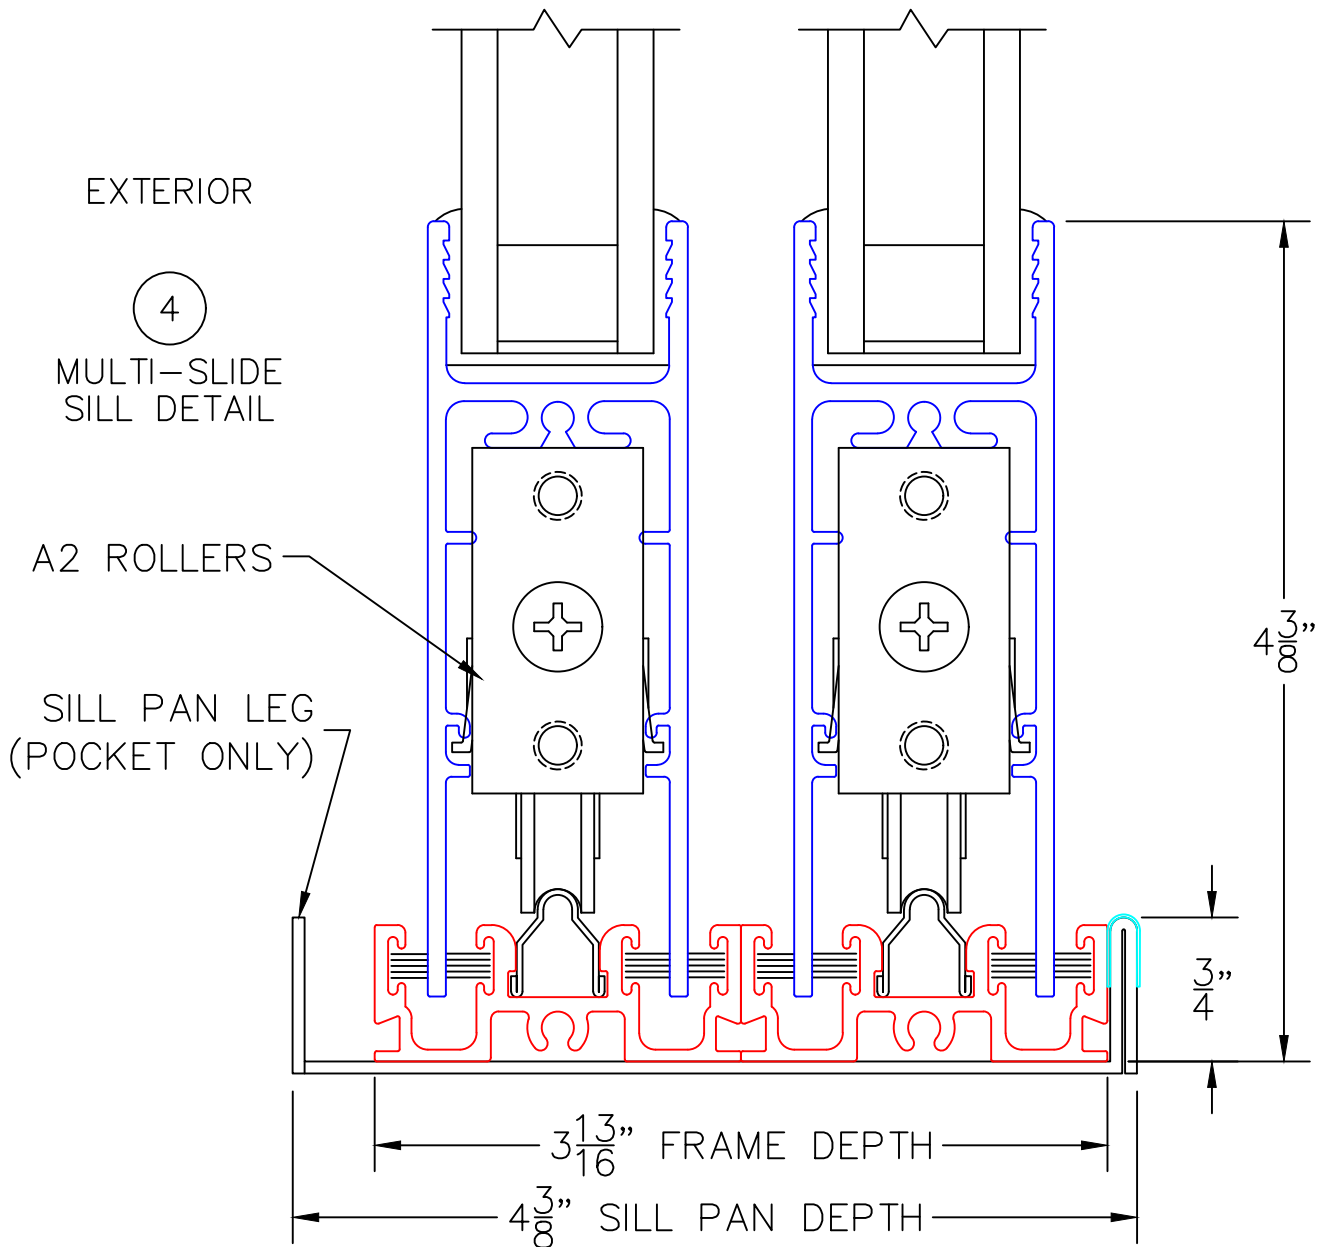

(USE RULER TO SCALE DIMENSIONS IN INCHES)  
**SCALE: 1/4**

MULTI-SLIDE CORNER DOOR DETAILS

NOTE: CENTERLINES ARE NOT DIVIDED EQUALLY; CONFIRM CENTERLINES WHEN REQUIRED.

-GLASS PENETRATION: 11/16"  
-\*NET FRAME WIDTH DOES NOT INCLUDE SILL PAN.  
-SILL PAN EXTENDS 1/8" BEYOND EACH JAMB.  
-ENCLOSED PX AND XP DOORS MAY REQUIRE POCKET DEMO FOR PANEL REMOVAL.

(USE RULER TO SCALE DIMENSIONS IN INCHES)

**SCALE: FULL**

XXP DOOR

(USE RULER TO SCALE DIMENSIONS IN INCHES)

SCALE: FULL

OXX DOOR

5

FIXED JAMB

EXTERIOR

(USE RULER TO SCALE DIMENSIONS IN INCHES)

SCALE: FULL

OXX DOOR

6

INTERLOCKERS

EXTERIOR

(USE RULER TO SCALE DIMENSIONS IN INCHES)

SCALE: 3/4

OXXVXXP DOOR

(USE RULER TO SCALE DIMENSIONS IN INCHES)

**SCALE: FULL**