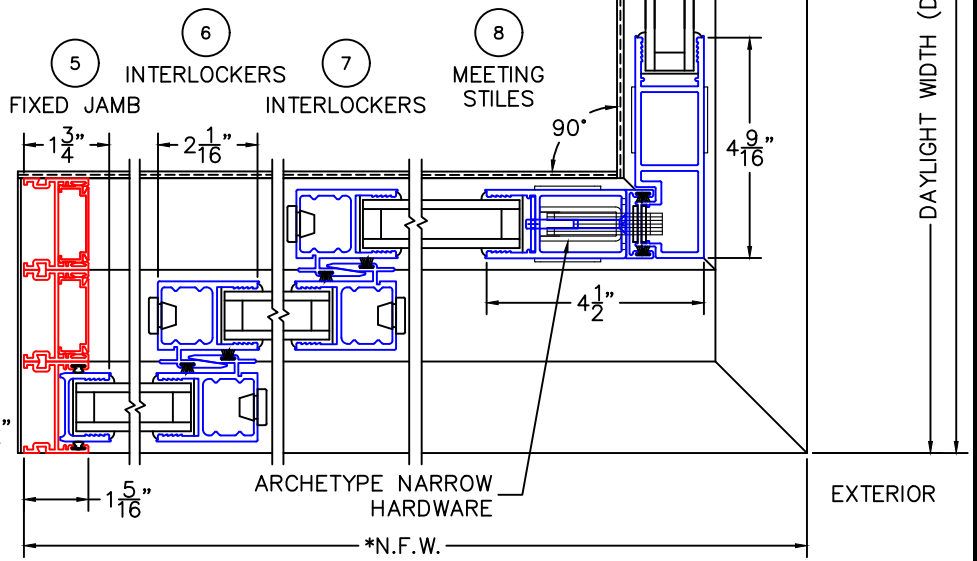

(USE RULER TO SCALE DIMENSIONS IN INCHES)  
**SCALE: 1/4**

MULTI-SLIDE CORNER DOOR DETAILS

NOTE: CENTERLINES ARE NOT DIVIDED EQUALLY; CONFIRM CENTERLINES WHEN REQUIRED.

-GLASS PENETRATION: 11/16"  
-\*NET FRAME WIDTH DOES NOT INCLUDE SILL PAN.  
-SILL PAN EXTENDS 1/8" BEYOND EACH JAMB.  
-ENCLOSED PX AND XP DOORS MAY REQUIRE POCKET DEMO FOR PANEL REMOVAL.

-FOR ADDITIONAL OPTIONS AND UPGRADES SEE DRAWINGS 3070-07, 3070-08 & 3070-11.  
-EXTERIOR RATED PRODUCTS HAVE WEEP SLOTS ON HORIZONTAL SILLS.

(USE RULER TO SCALE DIMENSIONS IN INCHES)

SCALE: FULL

OXX DOOR

1

MULTI-SLIDE  
HEAD DETAIL

(USE RULER TO SCALE DIMENSIONS IN INCHES)

SCALE: FULL

SCALE: 3/4

OXXVXXP DOOR

(USE RULER TO SCALE DIMENSIONS IN INCHES)

**SCALE: FULL**