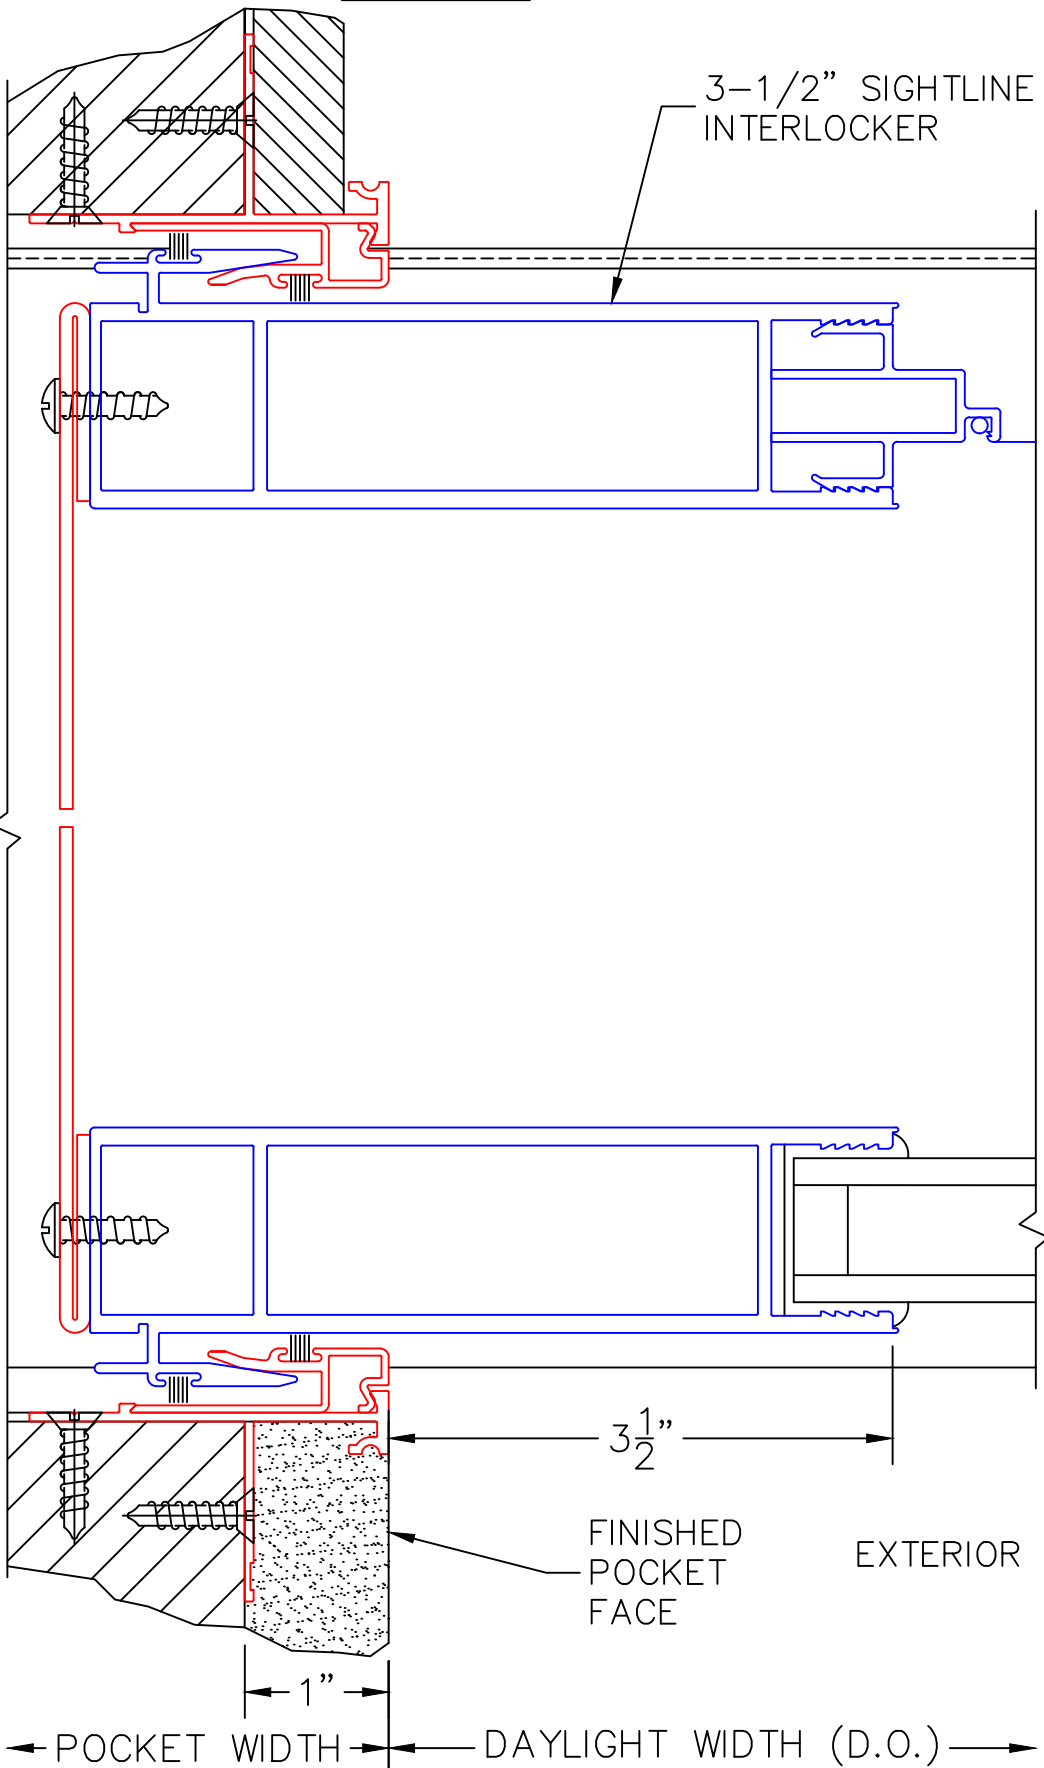

3-1/2" SIGHTLINE INTERLOCKER

4
2-PIECE
POCKET
INTERLOCKER

0 0.5 1
(USE RULER TO SCALE DIMENSIONS IN INCHES)
SCALE: FULL

PXX DOOR

5

INTERLOCKERS

2 1/16"

EXTERIOR

(USE RULER TO SCALE DIMENSIONS IN INCHES)

SCALE: FULL

6

PXX DOOR

LOCK JAMB

4 ¹⁵/₁₆"

7 ⁵/₈"
FRAME
DEPTH

ARCHETYPE LATCH WITH
FLUSH PULL HANDLES

EXTERIOR

1 ⁵/₁₆"

DAYLIGHT WIDTH (D.O.)

(USE RULER TO SCALE DIMENSIONS IN INCHES)

SCALE: FULL

PXXIXXP DOOR

7

MEETING
STILES

85"
8

ARCHETYPE LATCH WITH
FLUSH PULL HANDLES

EXTERIOR