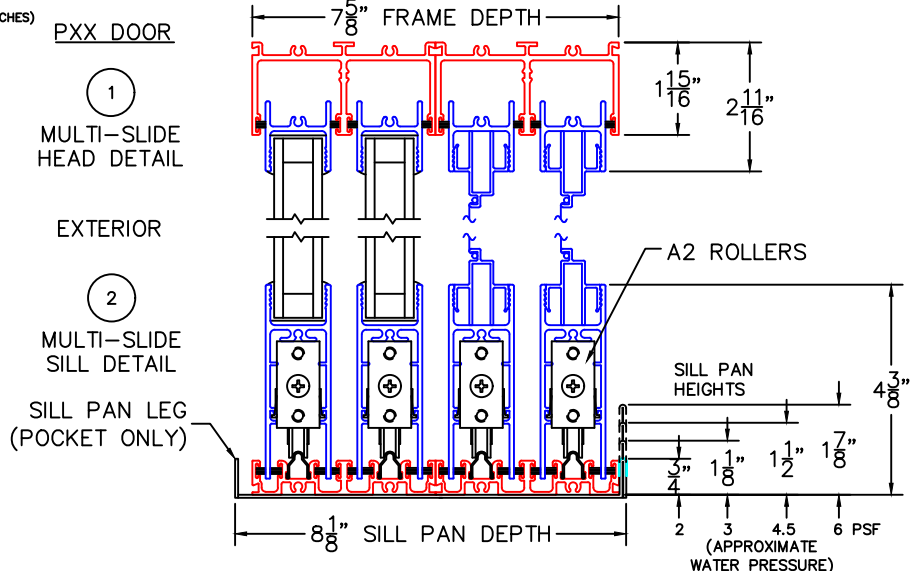

(USE RULER TO SCALE DIMENSIONS IN INCHES)
SCALE: 1/4

MULTI-SLIDE POCKET DOOR DETAILS WITH SCREENS

NOTE: CENTERLINES ARE NOT DIVIDED EQUALLY; CONFIRM CENTERLINES WHEN REQUIRED.

- GLASS PENETRATION: 11/16"
- ENCLOSED PX AND XP DOORS MAY REQUIRE POCKET DEMO FOR PANEL REMOVAL
- *NET FRAME WIDTH DOES NOT INCLUDE SILL PAN.
- SILL PAN EXTENDS 1/8" BEYOND EACH JAMB.

- FOR ADDITIONAL OPTIONS AND UPGRADES SEE DRAWINGS 3070-07, 3070-08 & 3070-11.
- EXTERIOR RATED PRODUCTS HAVE WEEP SLOTS ON HORIZONTAL SILLS.

(USE RULER TO SCALE DIMENSIONS IN INCHES)

SCALE: FULL

PXX DOOR

EXTERIOR

1 ⁵/₁₆"

DAYLIGHT WIDTH (D.O.)

(USE RULER TO SCALE DIMENSIONS IN INCHES)

SCALE: FULL

PXXIXXP DOOR

7

MEETING
STILES

85"
8

ARCHETYPE LATCH WITH
FLUSH PULL HANDLES

EXTERIOR