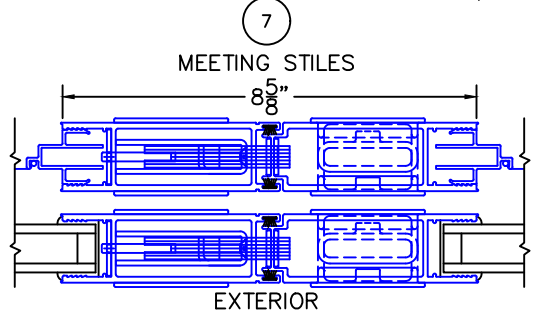

(USE RULER TO SCALE DIMENSIONS IN INCHES)
SCALE: 1/4

MULTI-SLIDE POCKET DOOR DETAILS WITH SCREENS

NOTE: CENTERLINES ARE NOT DIVIDED EQUALLY; CONFIRM CENTERLINES WHEN REQUIRED.

- GLASS PENETRATION: 11/16"
- ENCLOSED PX AND XP DOORS MAY REQUIRE POCKET DEMO FOR PANEL REMOVAL
- *NET FRAME WIDTH DOES NOT INCLUDE SILL PAN.
- SILL PAN EXTENDS 1/8" BEYOND EACH JAMB.

- FOR ADDITIONAL OPTIONS AND UPGRADES SEE DRAWINGS 3070-07, 3070-08 & 3070-11.
- EXTERIOR RATED PRODUCTS HAVE WEEP SLOTS ON HORIZONTAL SILLS.

(USE RULER TO SCALE DIMENSIONS IN INCHES)

SCALE: FULL

PXX DOOR

(USE RULER TO SCALE DIMENSIONS IN INCHES)

SCALE: FULL

6

PXX DOOR

LOCK JAMB

4 ¹⁵/₁₆"

7 ⁵/₈"
FRAME
DEPTH

ARCHETYPE LATCH WITH
FLUSH PULL HANDLES

EXTERIOR

1 ⁵/₁₆"

DAYLIGHT WIDTH (D.O.)

(USE RULER TO SCALE DIMENSIONS IN INCHES)

SCALE: FULL

PXXIXXP DOOR

7

MEETING
STILES