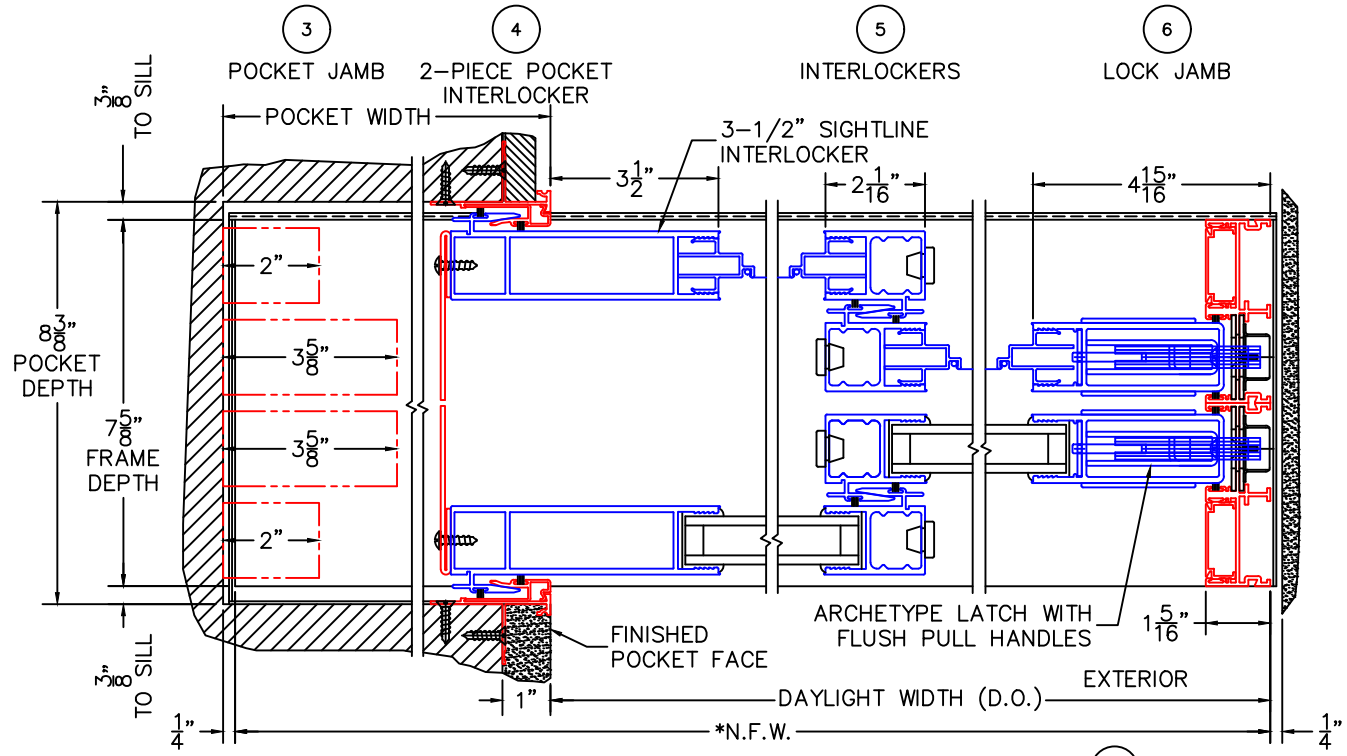

(USE RULER TO SCALE DIMENSIONS IN INCHES)
SCALE: 1/4

MULTI-SLIDE POCKET DOOR DETAILS WITH SCREENS

NOTE: CENTERLINES ARE NOT DIVIDED EQUALLY; CONFIRM CENTERLINES WHEN REQUIRED.

- GLASS PENETRATION: 11/16"
- ENCLOSED PX AND XP DOORS MAY REQUIRE POCKET DEMO FOR PANEL REMOVAL
- *NET FRAME WIDTH DOES NOT INCLUDE SILL PAN.
- SILL PAN EXTENDS 1/8" BEYOND EACH JAMB.

- FOR ADDITIONAL OPTIONS AND UPGRADES SEE DRAWINGS 3070-07, 3070-08 & 3070-11.
- EXTERIOR RATED PRODUCTS HAVE WEEP SLOTS ON HORIZONTAL SILLS.

(USE RULER TO SCALE DIMENSIONS IN INCHES)

SCALE: FULL

PXX DOOR

EXTERIOR

1 ⁵/₁₆"

DAYLIGHT WIDTH (D.O.)

(USE RULER TO SCALE DIMENSIONS IN INCHES)

SCALE: FULL

PXXIXXP DOOR

7

MEETING
STILES

85"
8

ARCHETYPE LATCH WITH
FLUSH PULL HANDLES

EXTERIOR