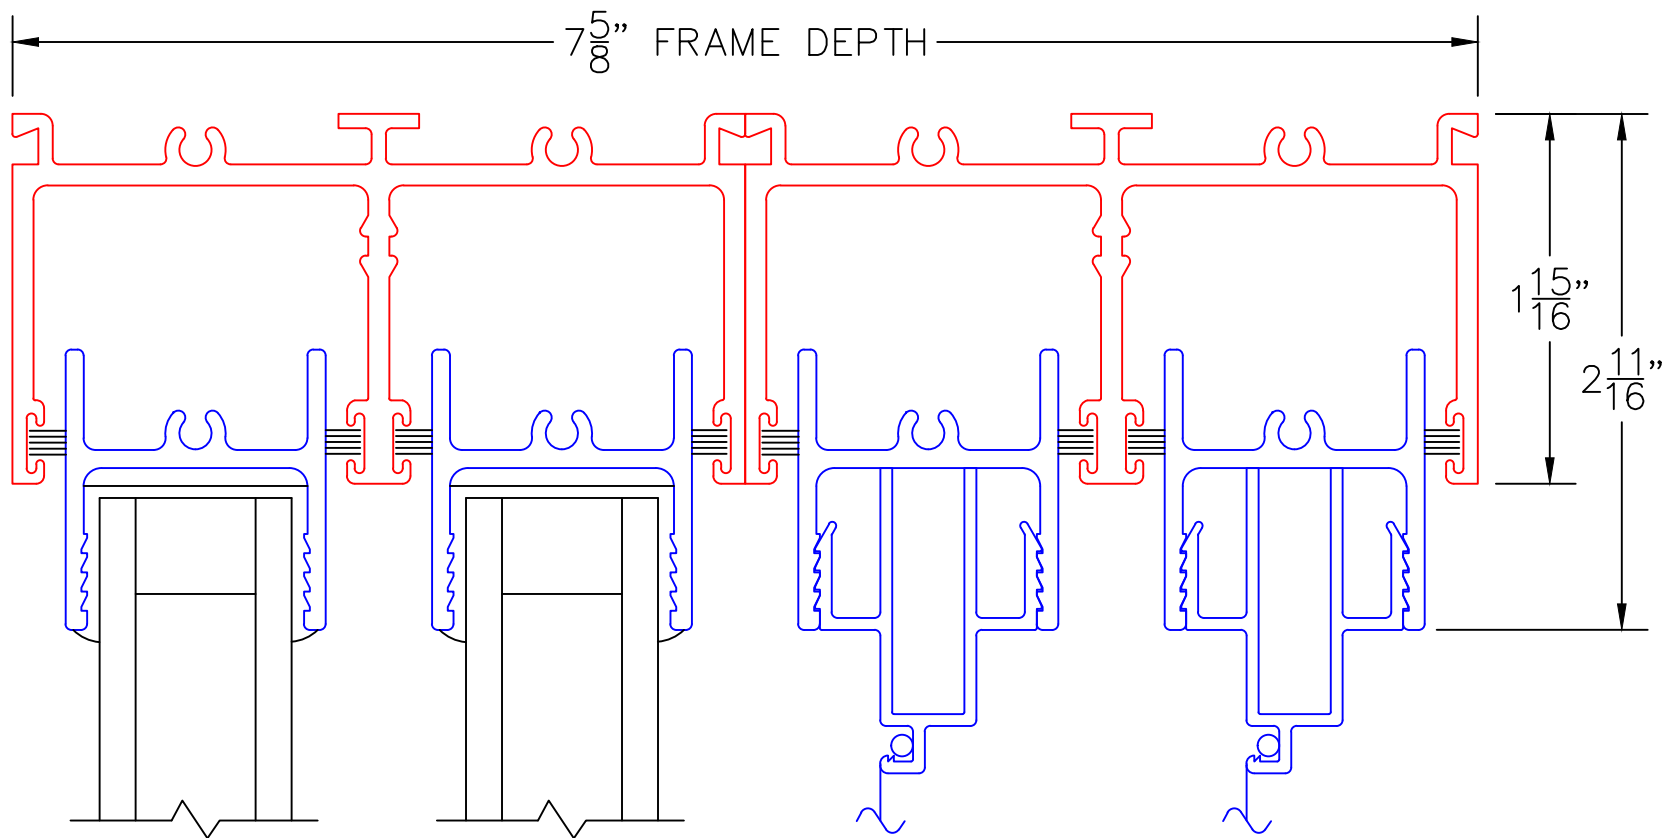

(USE RULER TO SCALE DIMENSIONS IN INCHES)
SCALE: 1/4

MULTI-SLIDE POCKET DOOR DETAILS WITH SCREENS

NOTE: CENTERLINES ARE NOT DIVIDED EQUALLY; CONFIRM CENTERLINES WHEN REQUIRED.

- GLASS PENETRATION: 11/16"
- ENCLOSED PX AND XP DOORS MAY REQUIRE POCKET DEMO FOR PANEL REMOVAL
- *NET FRAME WIDTH DOES NOT INCLUDE SILL PAN.
- SILL PAN EXTENDS 1/8" BEYOND EACH JAMB.

- FOR ADDITIONAL OPTIONS AND UPGRADES SEE DRAWINGS 3070-07, 3070-08 & 3070-11.
- EXTERIOR RATED PRODUCTS HAVE WEEP SLOTS ON HORIZONTAL SILLS.

(USE RULER TO SCALE DIMENSIONS IN INCHES)

SCALE: FULL

PXX DOOR

EXTERIOR

1 ⁵/₁₆"

DAYLIGHT WIDTH (D.O.)

(USE RULER TO SCALE DIMENSIONS IN INCHES)

SCALE: FULL

PXXIXXP DOOR

7

MEETING
STILES

85"
8

ARCHETYPE LATCH WITH
FLUSH PULL HANDLES

EXTERIOR