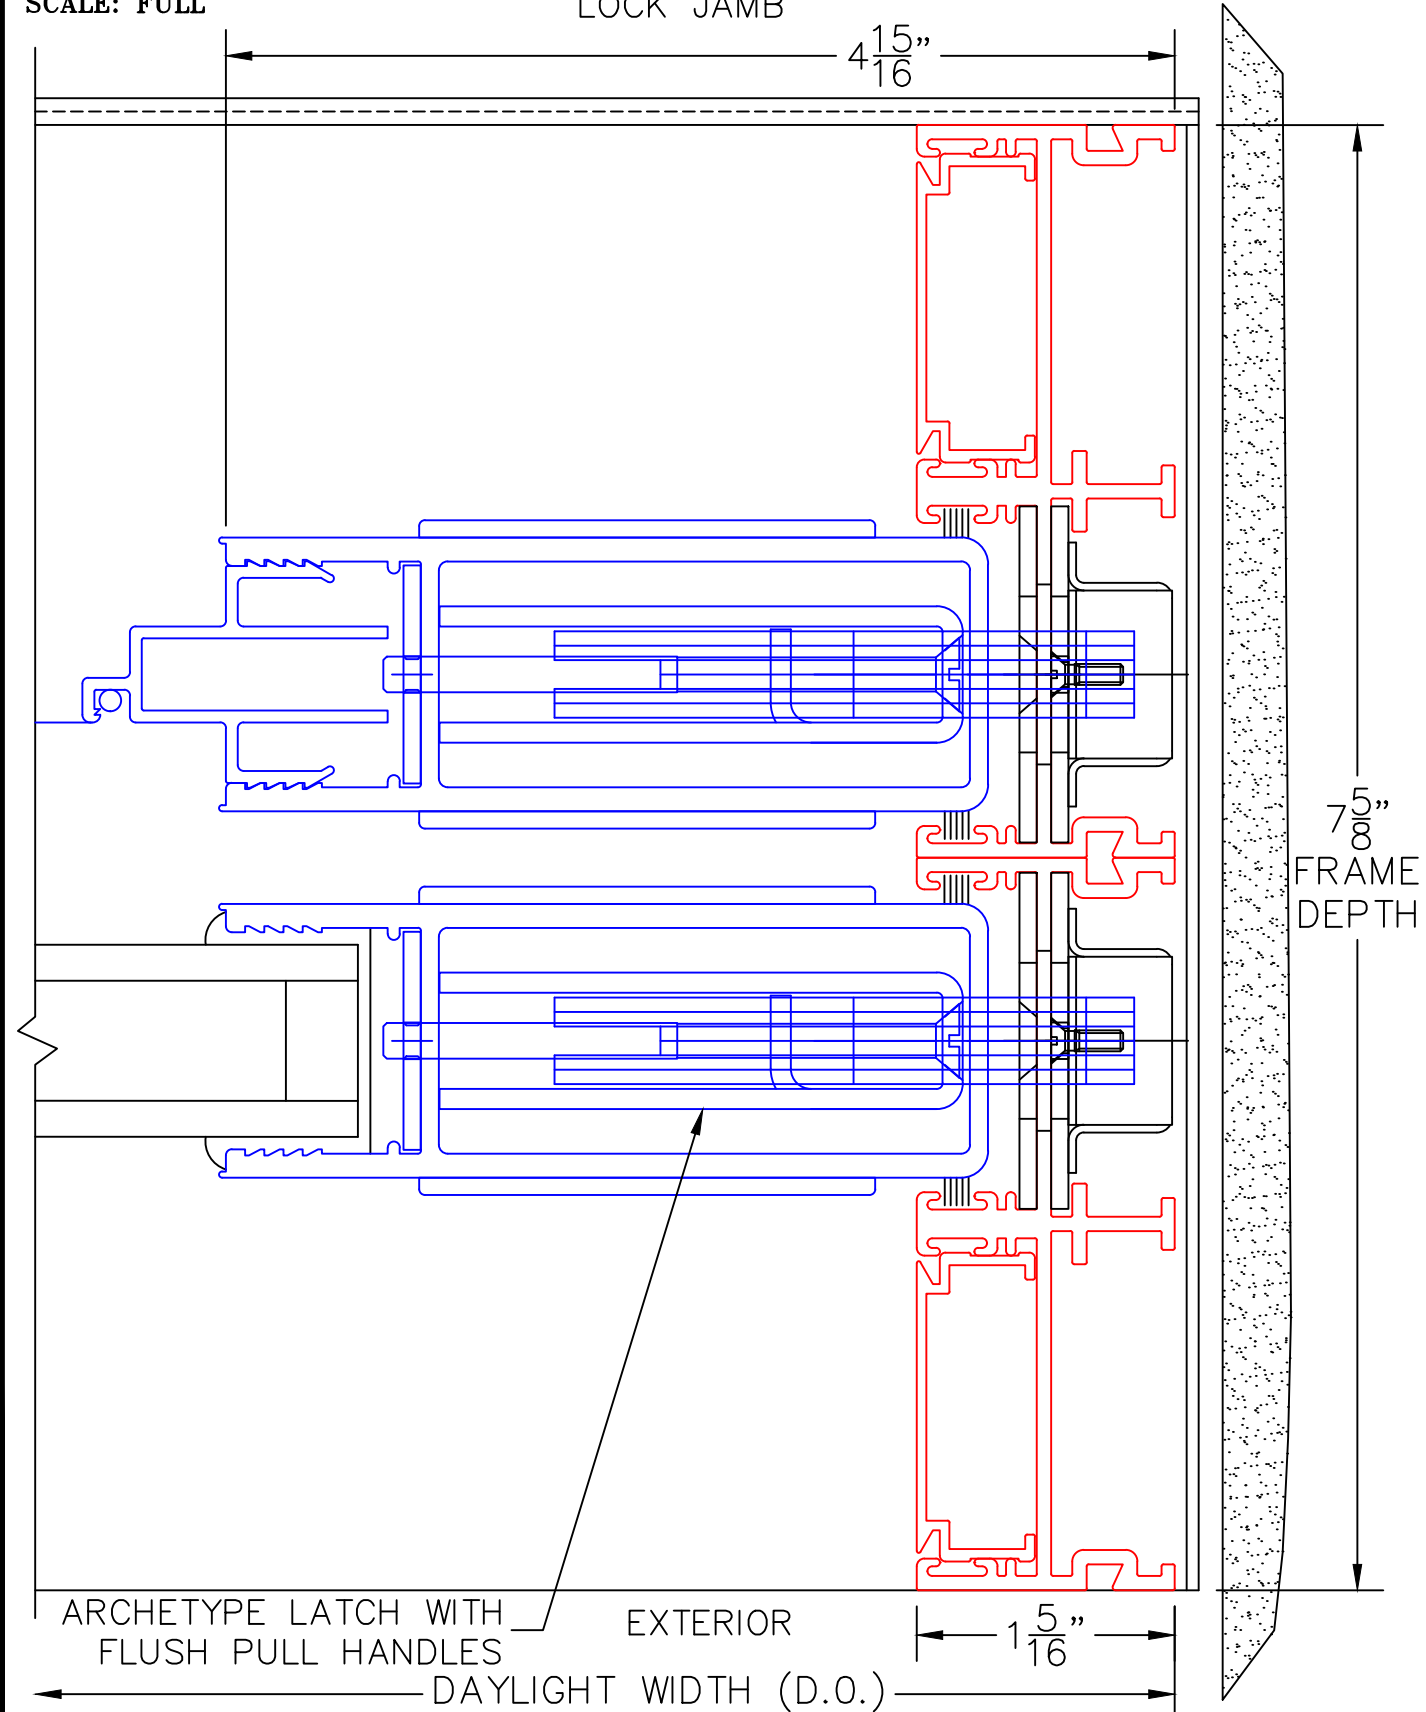

(USE RULER TO SCALE DIMENSIONS IN INCHES)
SCALE: 1/4

MULTI-SLIDE POCKET DOOR DETAILS WITH SCREENS

NOTE: CENTERLINES ARE NOT DIVIDED EQUALLY; CONFIRM CENTERLINES WHEN REQUIRED.

- GLASS PENETRATION: 11/16"
- ENCLOSED PX AND XP DOORS MAY REQUIRE POCKET DEMO FOR PANEL REMOVAL
- *NET FRAME WIDTH DOES NOT INCLUDE SILL PAN.
- SILL PAN EXTENDS 1/8" BEYOND EACH JAMB.

(USE RULER TO SCALE DIMENSIONS IN INCHES)

SCALE: FULL

6

PXX DOOR

LOCK JAMB

4 ¹⁵/₁₆"

7 ⁵/₈"
FRAME
DEPTH

ARCHETYPE LATCH WITH
FLUSH PULL HANDLES

EXTERIOR

1 ⁵/₁₆"

DAYLIGHT WIDTH (D.O.)

(USE RULER TO SCALE DIMENSIONS IN INCHES)

SCALE: FULL

PXXIXXP DOOR

7

MEETING
STILES

85"
8

ARCHETYPE LATCH WITH
FLUSH PULL HANDLES

EXTERIOR