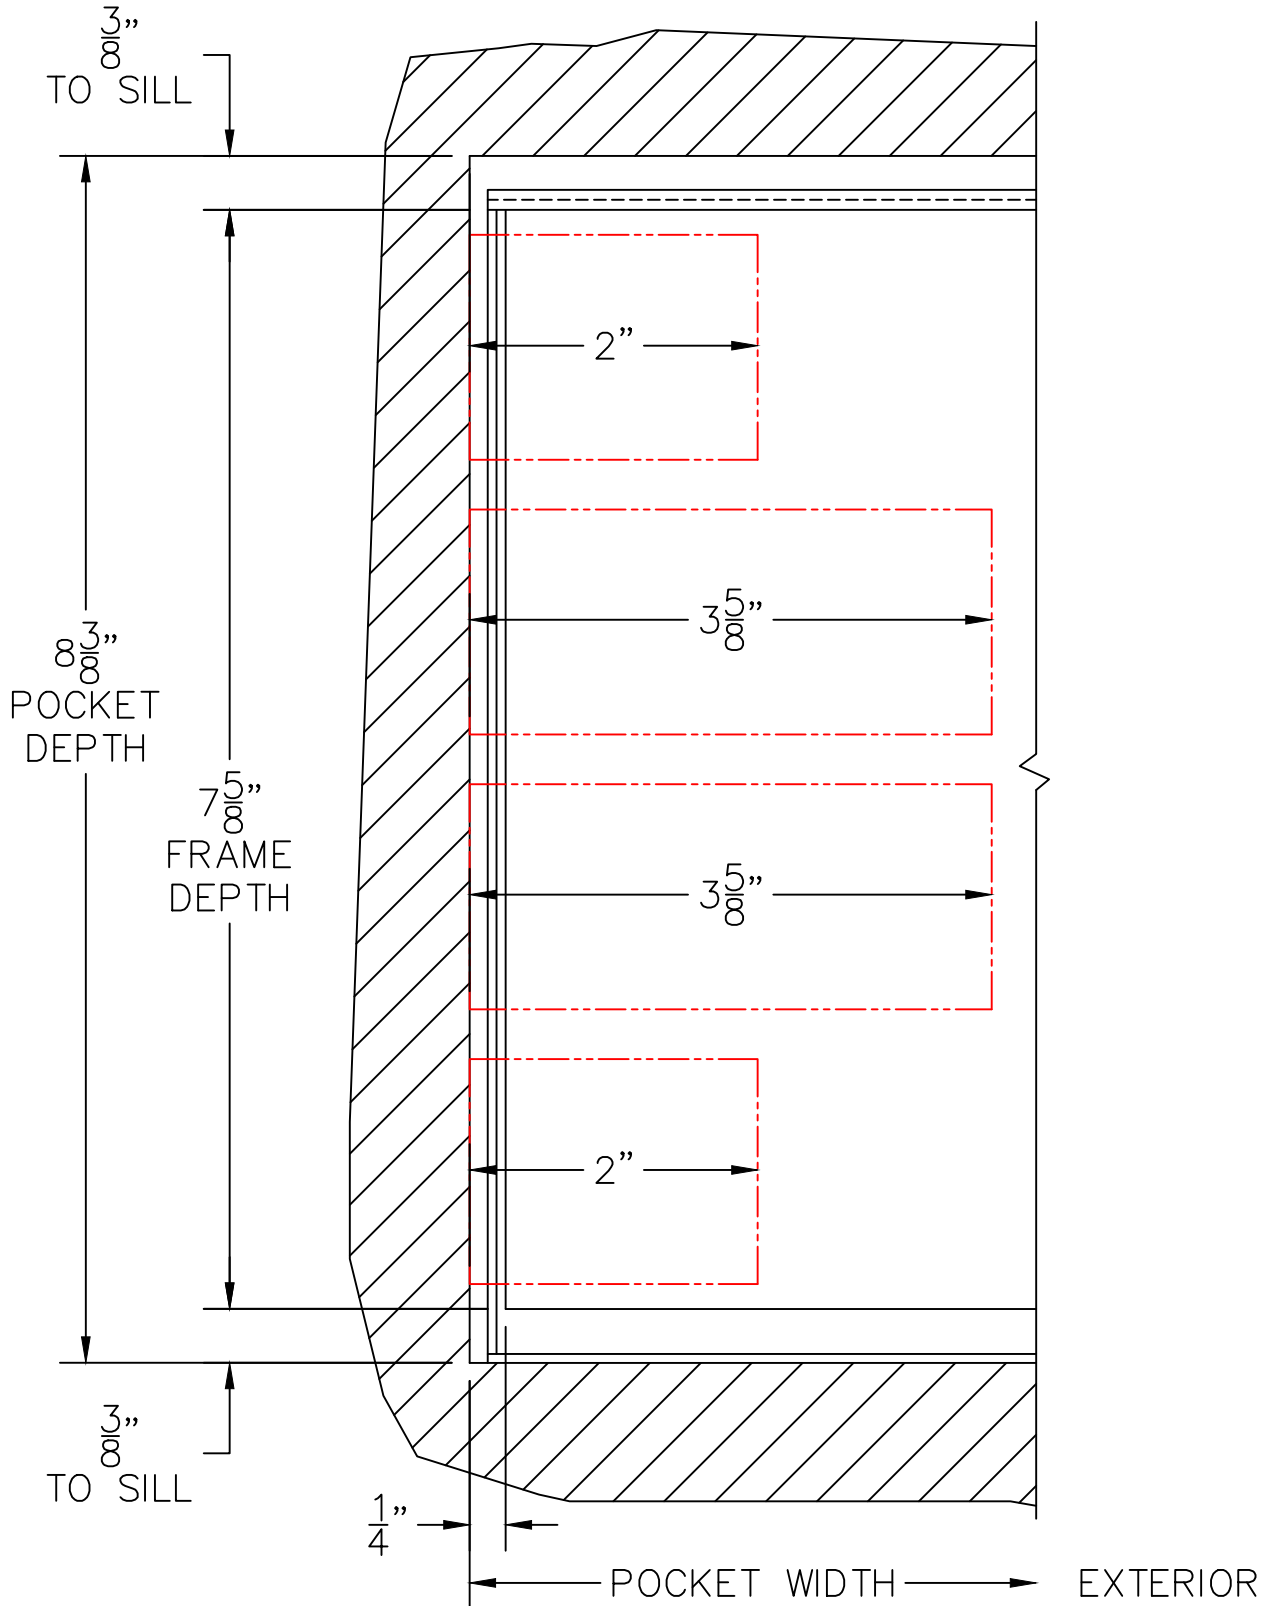

(USE RULER TO SCALE DIMENSIONS IN INCHES)

SCALE: 3/4

PXX DOOR

3

POCKET JAMB