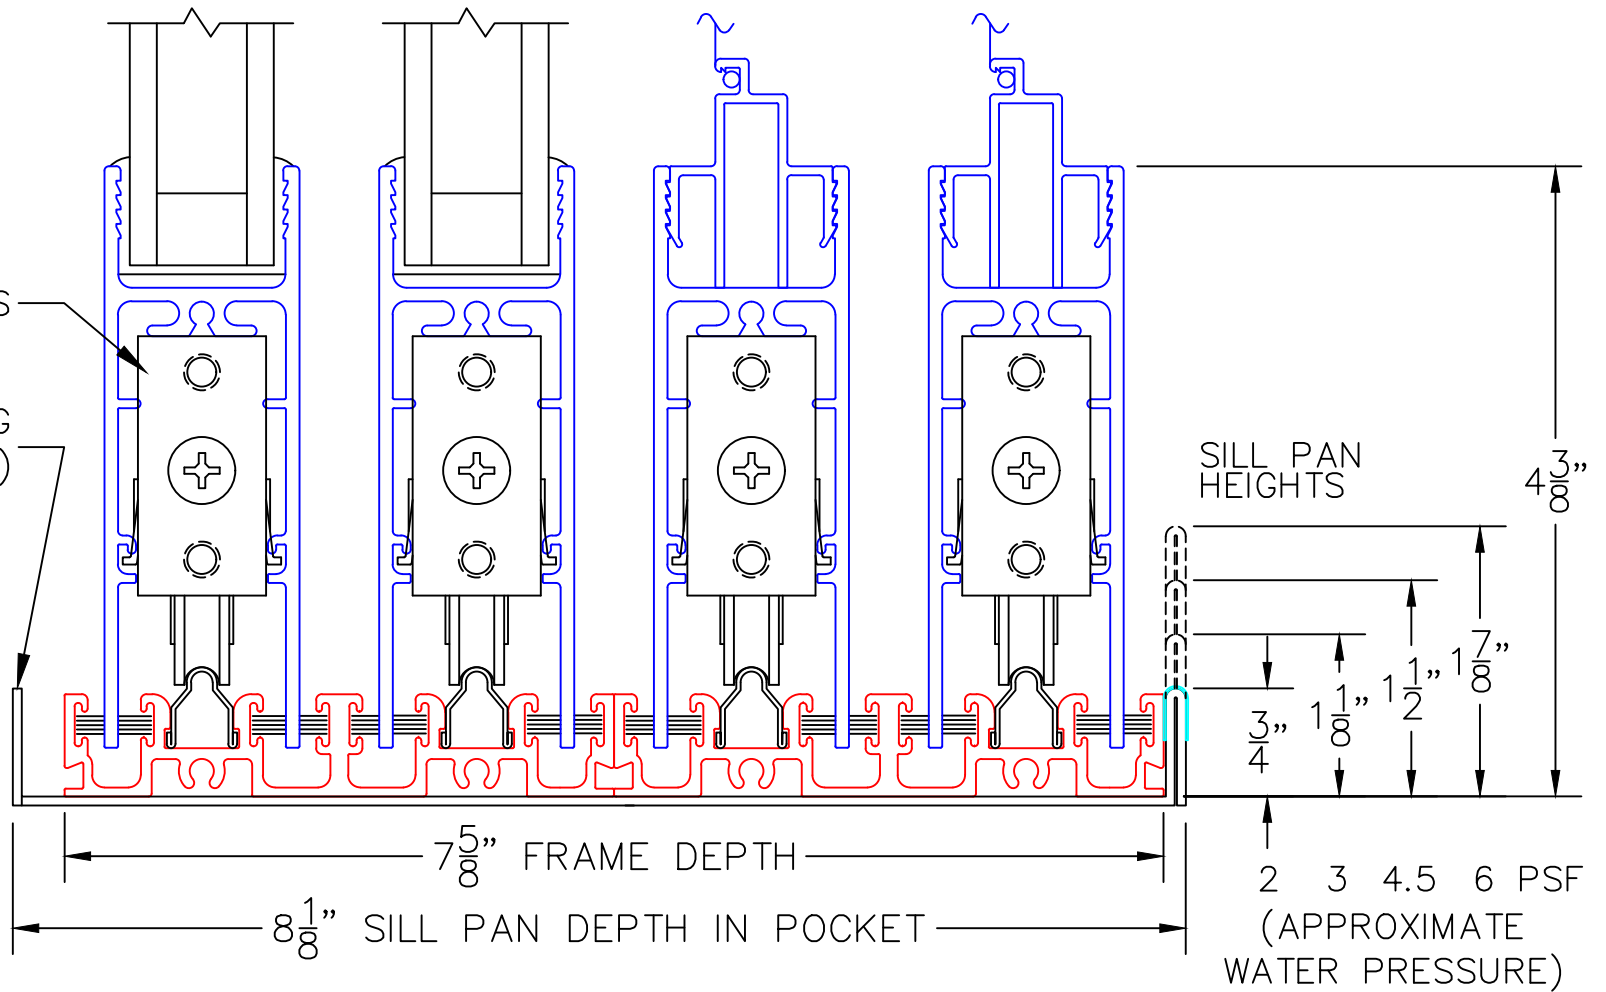

(USE RULER TO SCALE DIMENSIONS IN INCHES)

SCALE: 3/4

PXX DOOR

EXTERIOR

2

MULTI-SLIDE
SILL DETAIL

A2 ROLLERS

SILL PAN LEG
(POCKET ONLY)