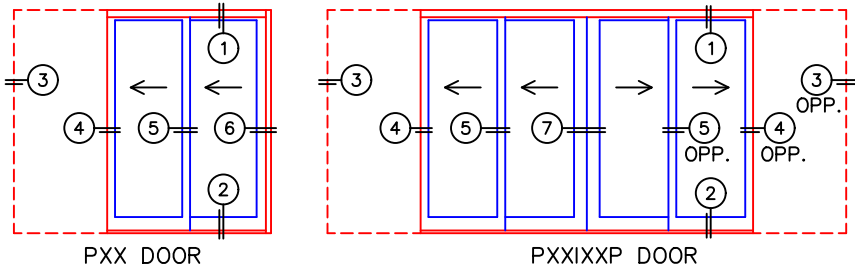

(USE RULER TO SCALE DIMENSIONS IN INCHES)
SCALE: 1/4

MULTI-SLIDE POCKET DOOR DETAILS WITH SCREENS

NOTE: CENTERLINES ARE NOT DIVIDED EQUALLY; CONFIRM CENTERLINES WHEN REQUIRED.

- GLASS PENETRATION: 11/16"
- ENCLOSED PX AND XP DOORS MAY REQUIRE POCKET DEMO FOR PANEL REMOVAL
- *NET FRAME WIDTH DOES NOT INCLUDE SILL PAN.
- SILL PAN EXTENDS 1/8" BEYOND EACH JAMB.

- FOR ADDITIONAL OPTIONS AND UPGRADES SEE DRAWINGS 3070-07, 3070-08 & 3070-11.
- EXTERIOR RATED PRODUCTS HAVE WEEP SLOTS ON HORIZONTAL SILLS.

(USE RULER TO SCALE DIMENSIONS IN INCHES)

SCALE: FULL

PXX DOOR

(USE RULER TO SCALE DIMENSIONS IN INCHES)

SCALE: FULL

6

PXX DOOR

LOCK JAMB

4 ¹⁵/₁₆"

7 ⁵/₈"
FRAME
DEPTH

ARCHETYPE LATCH WITH
FLUSH PULL HANDLES

EXTERIOR

1 ⁵/₁₆"

DAYLIGHT WIDTH (D.O.)

(USE RULER TO SCALE DIMENSIONS IN INCHES)

SCALE: FULL

PXXIXXP DOOR

7

MEETING
STILES