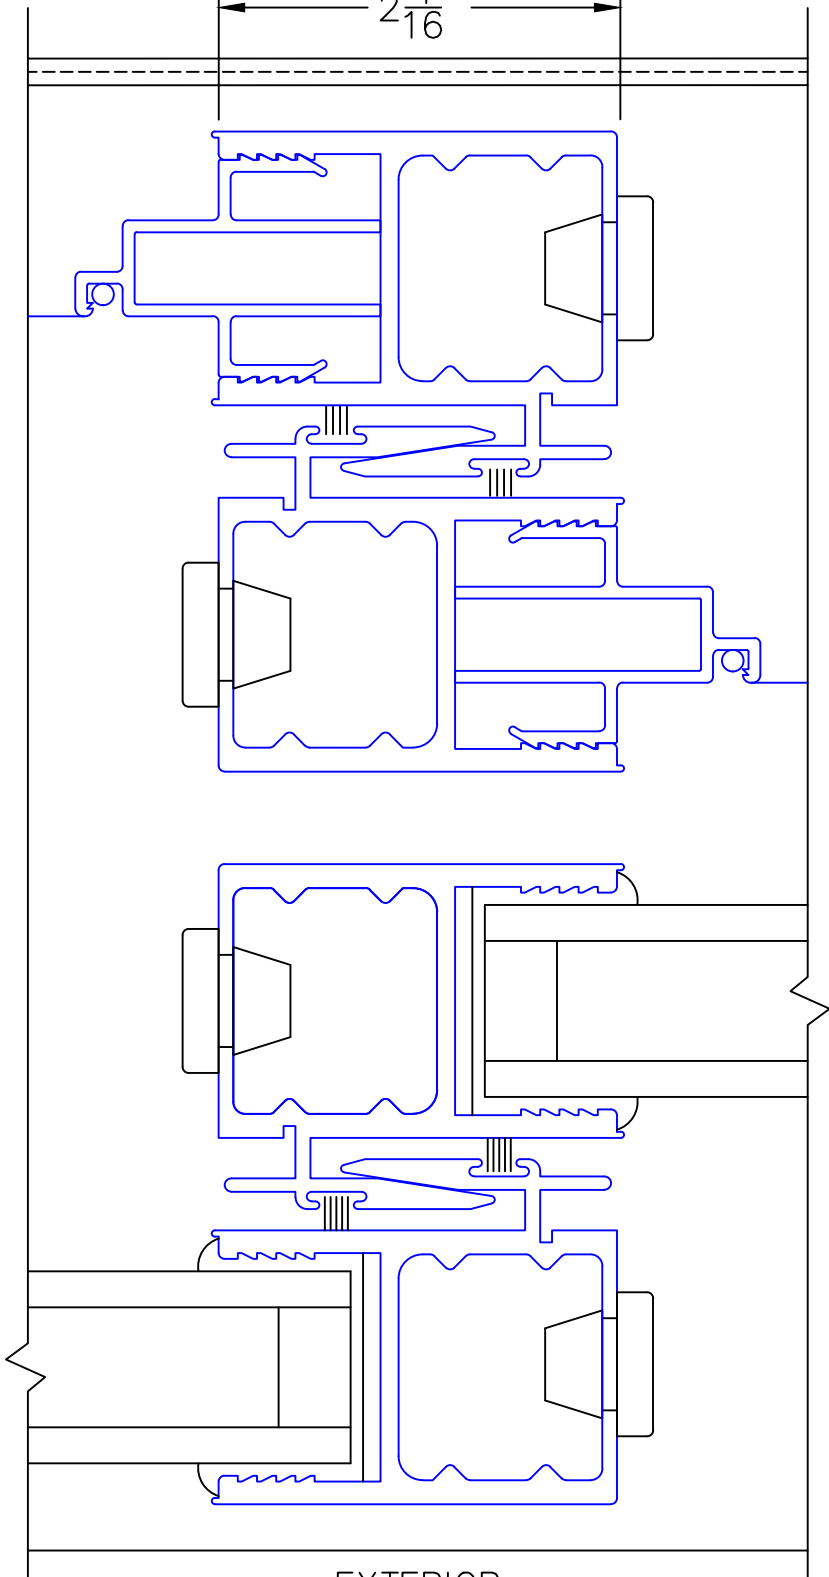

3-1/2" SIGHTLINE INTERLOCKER

4
2-PIECE
POCKET
INTERLOCKER

0 0.5 1
(USE RULER TO SCALE DIMENSIONS IN INCHES)
SCALE: FULL

PXX DOOR

5

INTERLOCKERS

2 1/16"

EXTERIOR

(USE RULER TO SCALE DIMENSIONS IN INCHES)

SCALE: FULL

6

PXX DOOR

LOCK JAMB

4 ¹⁵/₁₆"

7 ⁵/₈"
FRAME
DEPTH

ARCHETYPE LATCH WITH
FLUSH PULL HANDLES

EXTERIOR

1 ⁵/₁₆"

DAYLIGHT WIDTH (D.O.)

(USE RULER TO SCALE DIMENSIONS IN INCHES)

SCALE: FULL

PXXIXXP DOOR

7

MEETING
STILES

85"
8

ARCHETYPE LATCH WITH
FLUSH PULL HANDLES

EXTERIOR