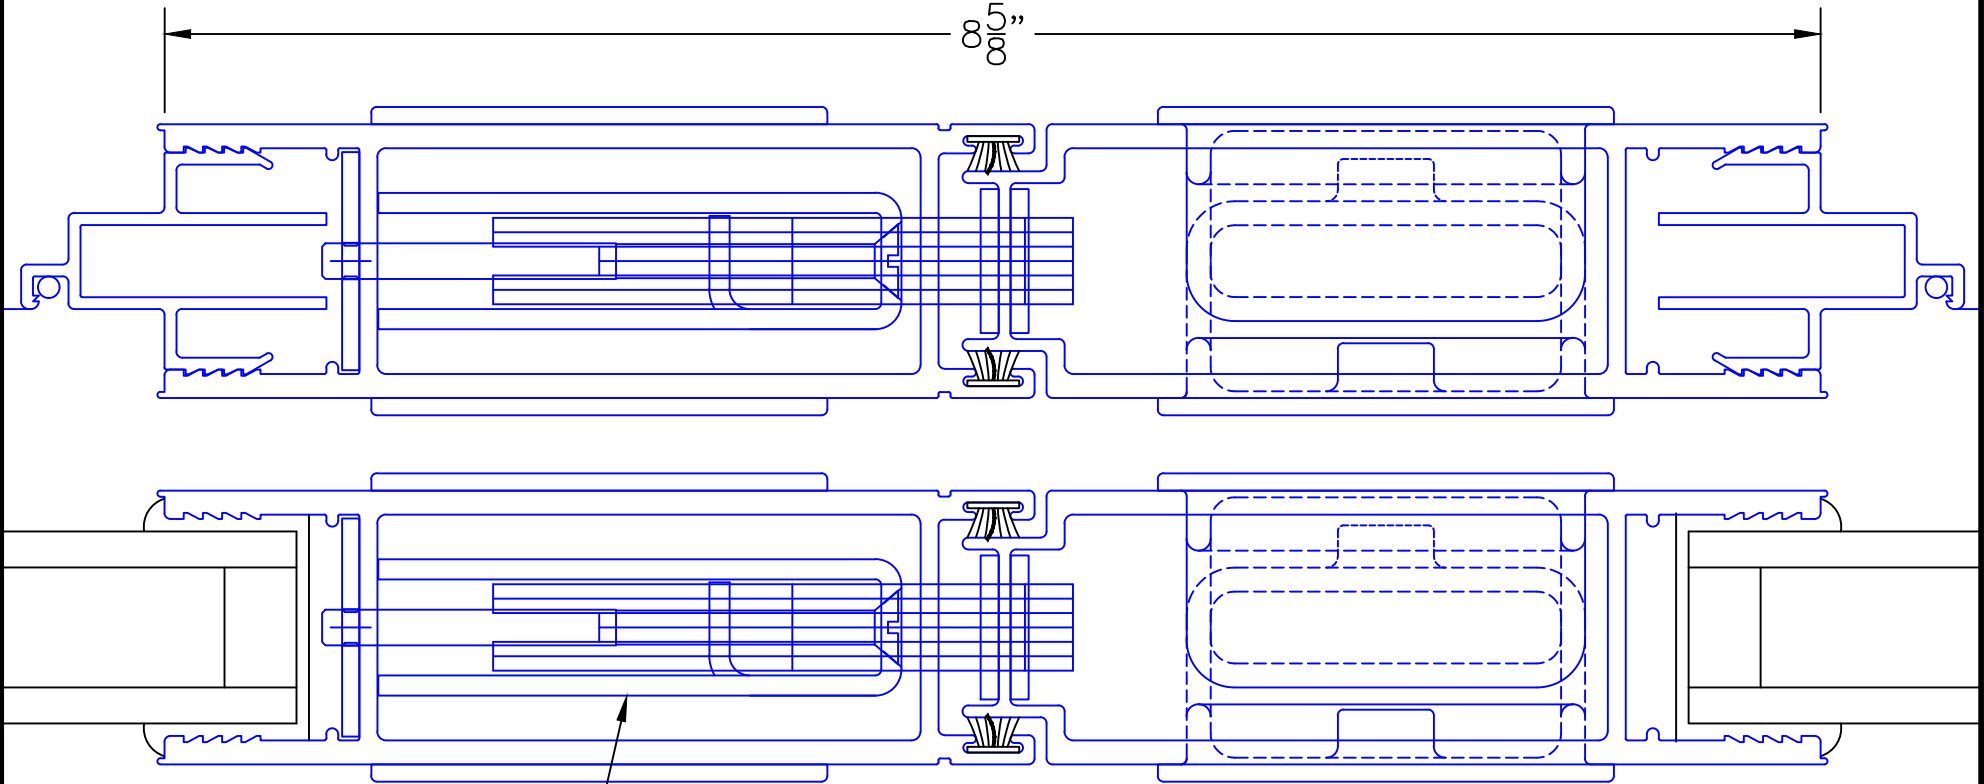

EXTERIOR

1 ⁵/₁₆"

DAYLIGHT WIDTH (D.O.)

(USE RULER TO SCALE DIMENSIONS IN INCHES)

SCALE: FULL

PXXIXXP DOOR

7

MEETING
STILES

85"
8

ARCHETYPE LATCH WITH
FLUSH PULL HANDLES

EXTERIOR