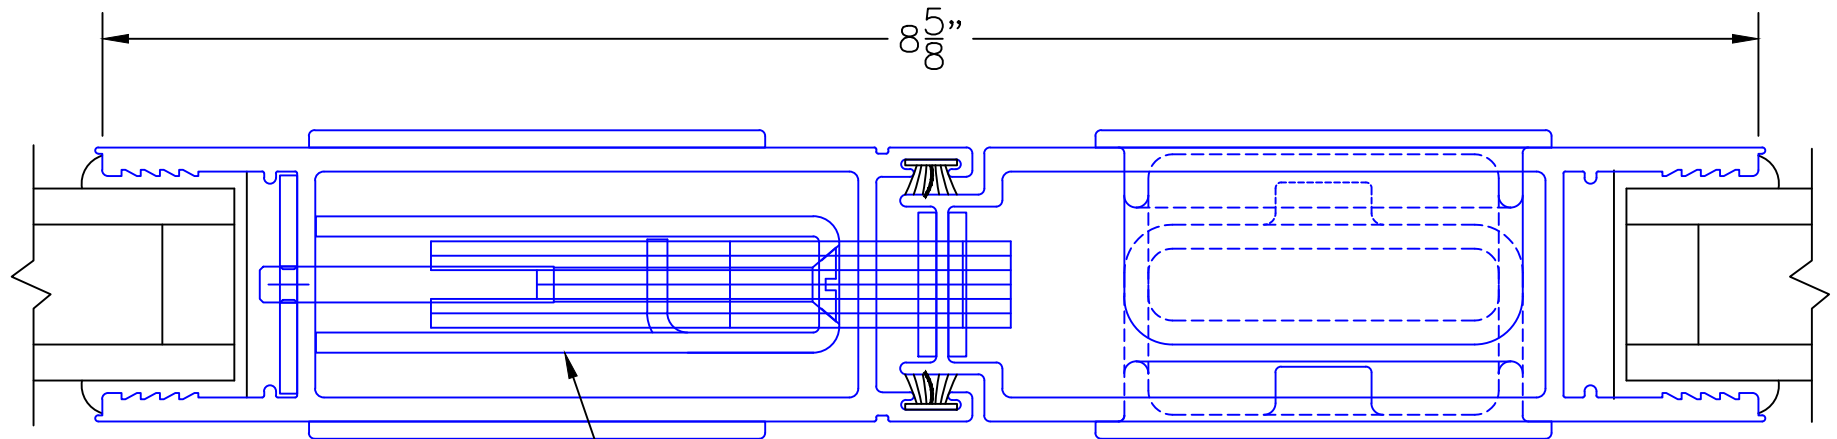

## PXIXP DOOR

(USE RULER TO SCALE DIMENSIONS IN INCHES)

SCALE: FULL

12  
MEETING STILES

EXTERIOR

ARCHETYPE LATCH WITH  
FLUSH PULL HANDLES