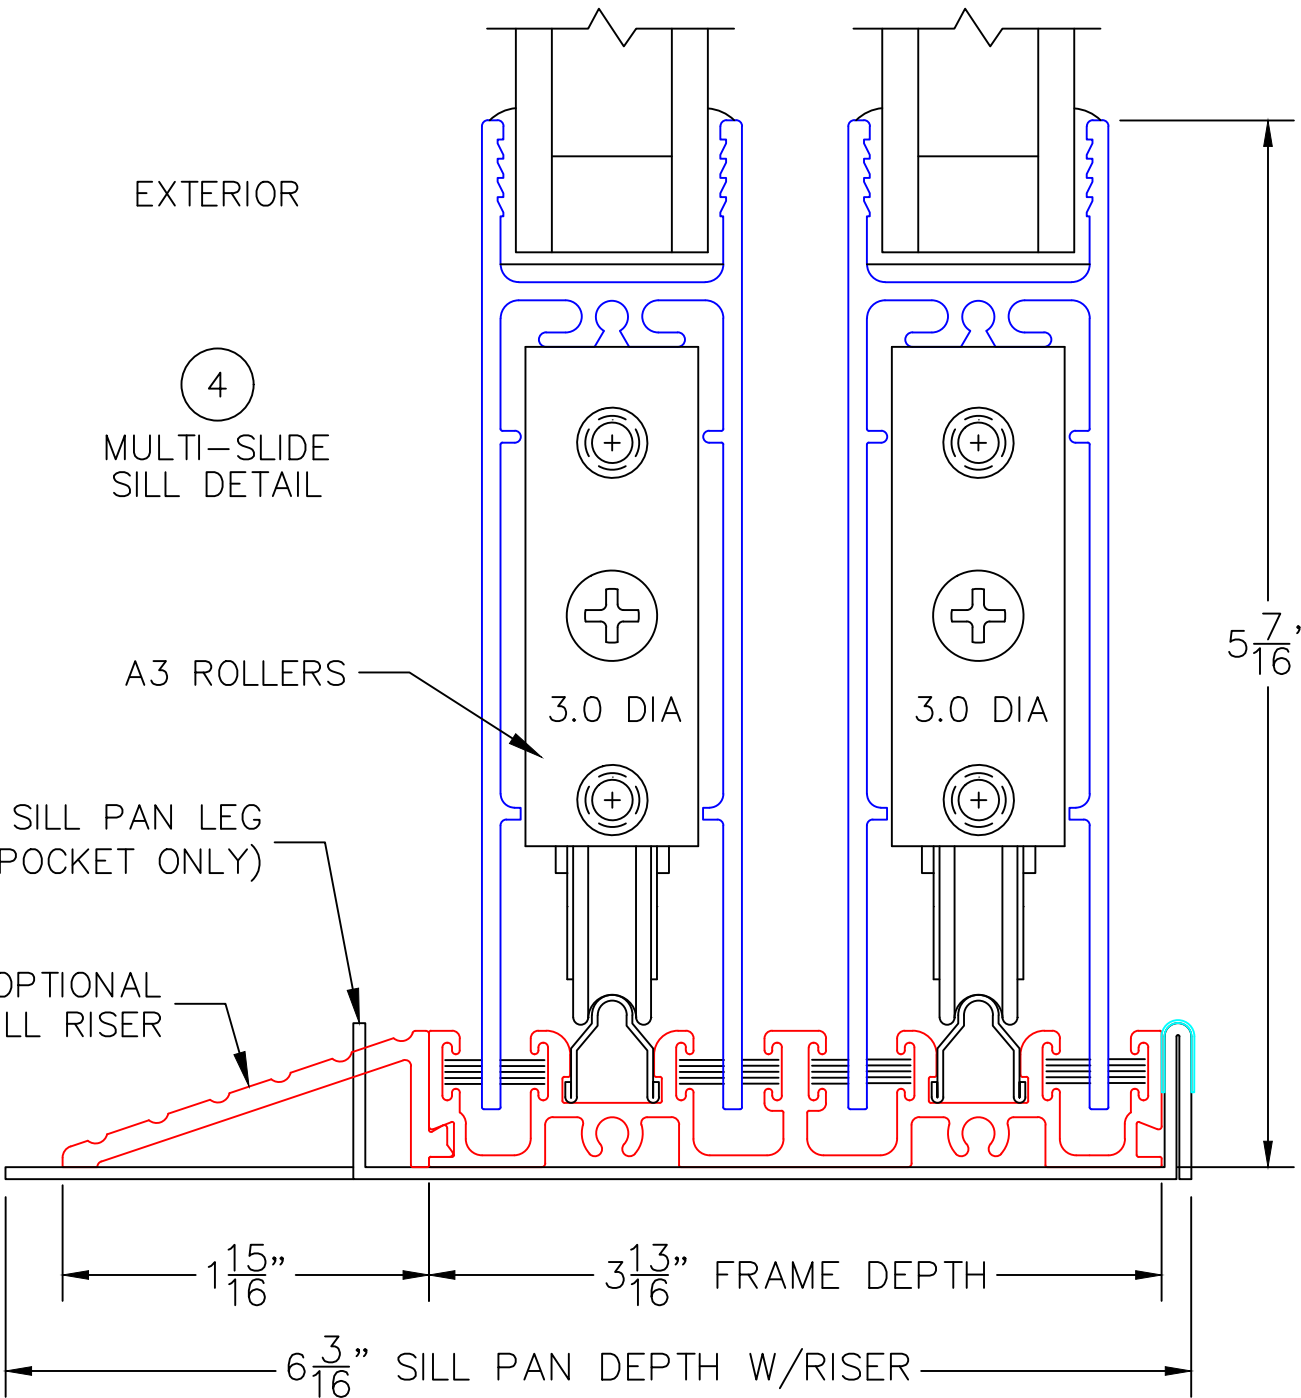

3.0 DIA

3.0 DIA

SILL PAN LEG  
(POCKET ONLY)

OPTIONAL  
SILL RISER

5 <sup>7</sup>/<sub>16</sub>"

1 <sup>15</sup>/<sub>16</sub>"

3 <sup>13</sup>/<sub>16</sub>" FRAME DEPTH

6 <sup>3</sup>/<sub>16</sub>" SILL PAN DEPTH W/RISER

(USE RULER TO SCALE DIMENSIONS IN INCHES)

**SCALE: FULL**

PX DOOR

5

POCKET JAMB

0 0.5 1  
(USE RULER TO SCALE DIMENSIONS IN INCHES)  
**SCALE: FULL**

PX DOOR

6