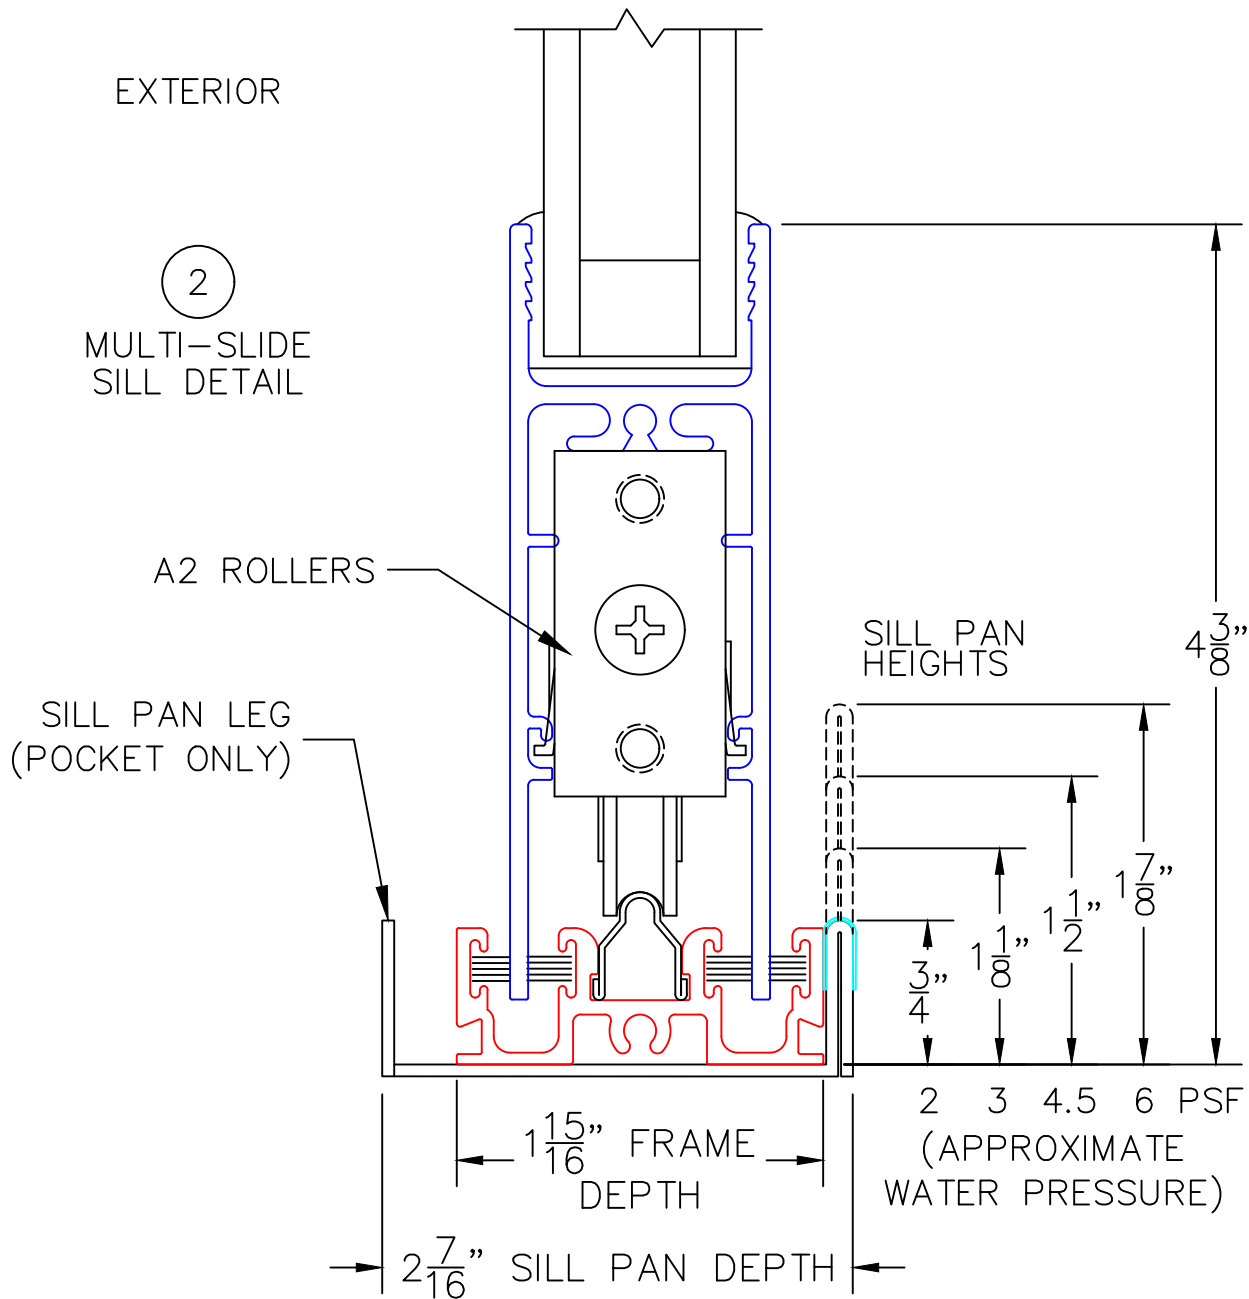

EXTERIOR

(USE RULER TO SCALE DIMENSIONS IN INCHES)

SCALE: FULL

PX DOOR

(USE RULER TO SCALE DIMENSIONS IN INCHES)

SCALE: FULL

PXX DOOR

③
MULTI-SLIDE
HEAD DETAIL

SILL PAN LEG
(POCKET ONLY)

4 ³/₈"

3 ¹³/₁₆" FRAME DEPTH

4 ³/₈" SILL PAN DEPTH

(USE RULER TO SCALE DIMENSIONS IN INCHES)

SCALE: FULL

PX DOOR

5