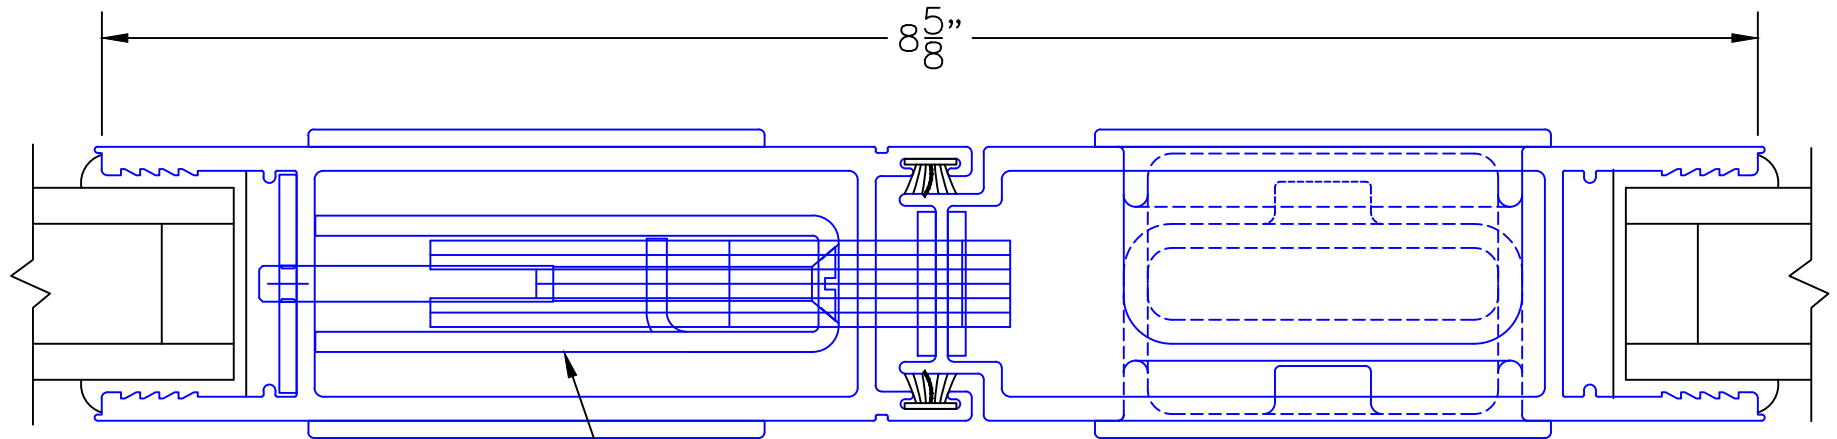

(USE RULER TO SCALE DIMENSIONS IN INCHES)

SCALE: FULL

PXIXP DOOR

12

MEETING STILES

85⁵/₈"

EXTERIOR

ARCHETYPE LATCH WITH
FLUSH PULL HANDLES