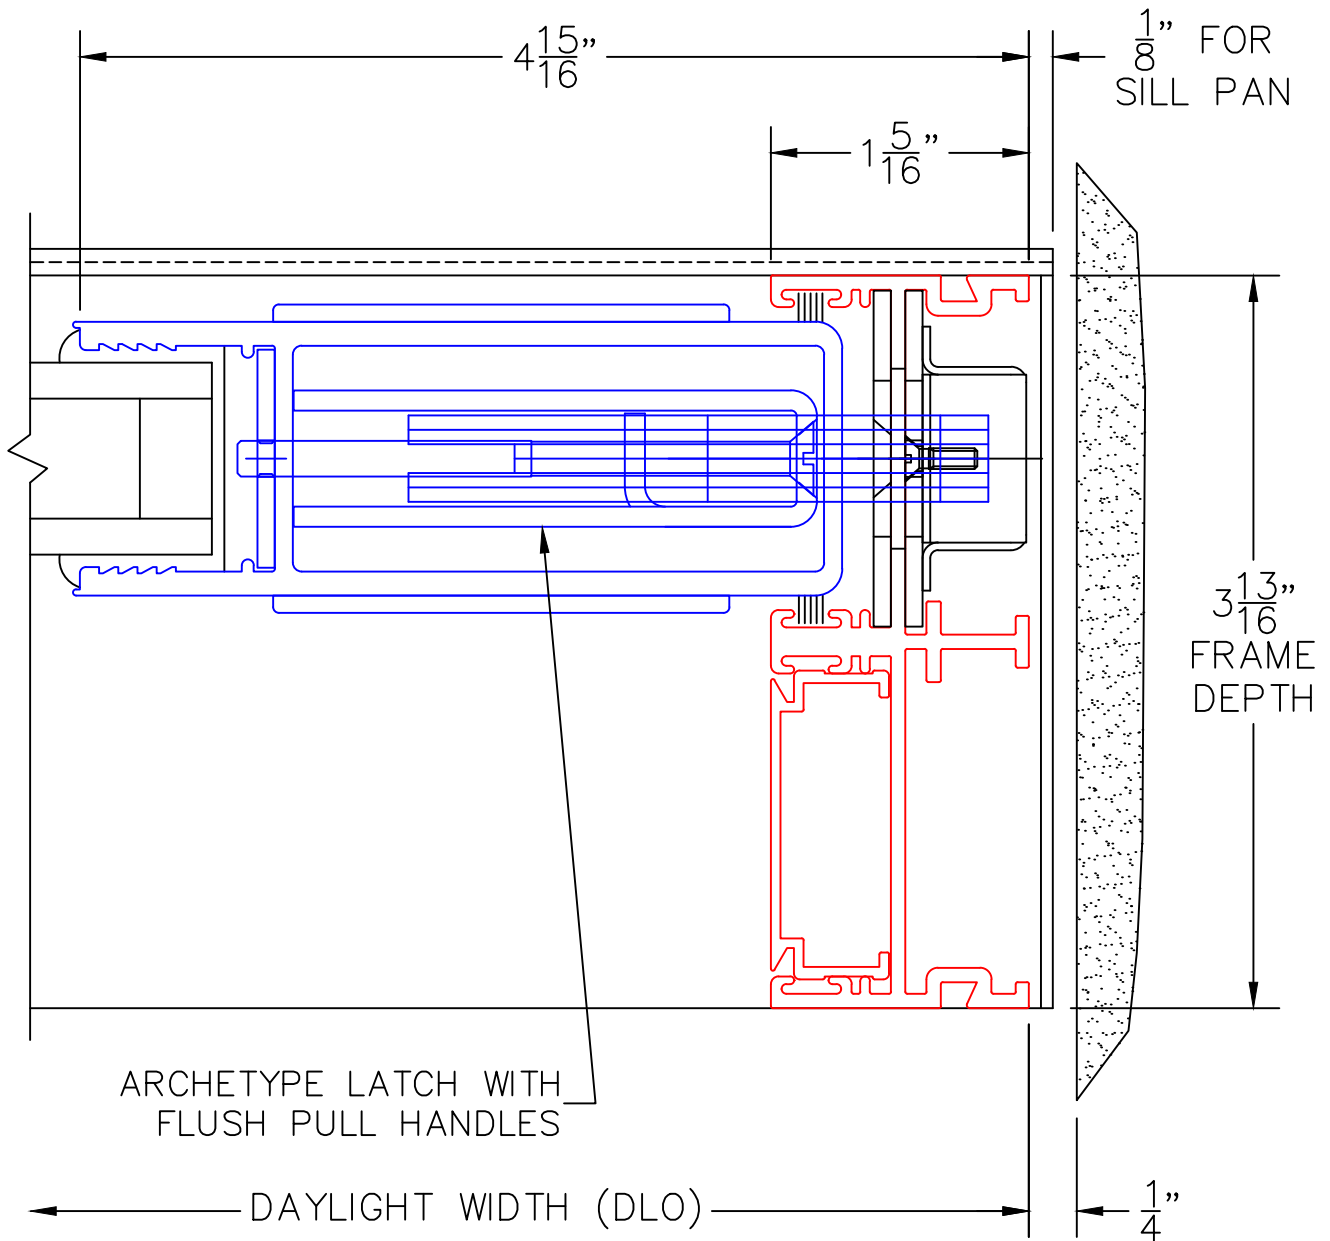

2-PIECE POCKET INTERLOCKER

(USE RULER TO SCALE DIMENSIONS IN INCHES)

SCALE: FULL

PXX DOOR

10

INTERLOCKERS

(USE RULER TO SCALE DIMENSIONS IN INCHES)

**SCALE: FULL**

## PXIXP DOOR

(USE RULER TO SCALE DIMENSIONS IN INCHES)

SCALE: FULL

12  
MEETING STILES

EXTERIOR

ARCHETYPE LATCH WITH  
FLUSH PULL HANDLES