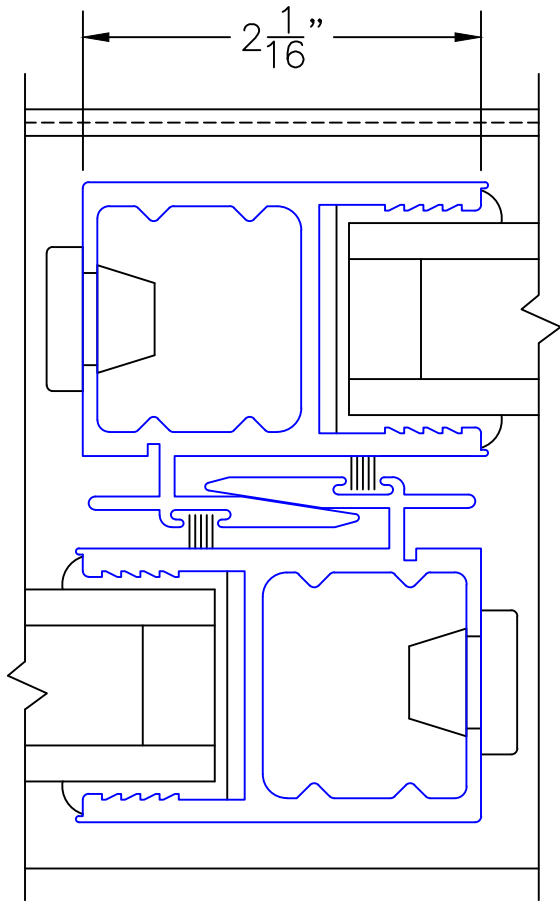

SILL PAN LEG
(POCKET ONLY)

4 ³/₈"

3 ¹³/₁₆" FRAME DEPTH

4 ³/₈" SILL PAN DEPTH

(USE RULER TO SCALE DIMENSIONS IN INCHES)

SCALE: FULL

PX DOOR

5

EXTERIOR

(USE RULER TO SCALE DIMENSIONS IN INCHES)

SCALE: FULL

PXX DOOR

9

2-PIECE POCKET INTERLOCKER

(USE RULER TO SCALE DIMENSIONS IN INCHES)

SCALE: FULL

PXX DOOR

10

INTERLOCKERS

(USE RULER TO SCALE DIMENSIONS IN INCHES)

SCALE: FULL

PXX DOOR

11

LOCK JAMB

(USE RULER TO SCALE DIMENSIONS IN INCHES)

SCALE: FULL

PXIXP DOOR

12

MEETING STILES

85⁵/₈"

EXTERIOR

ARCHETYPE LATCH WITH
FLUSH PULL HANDLES