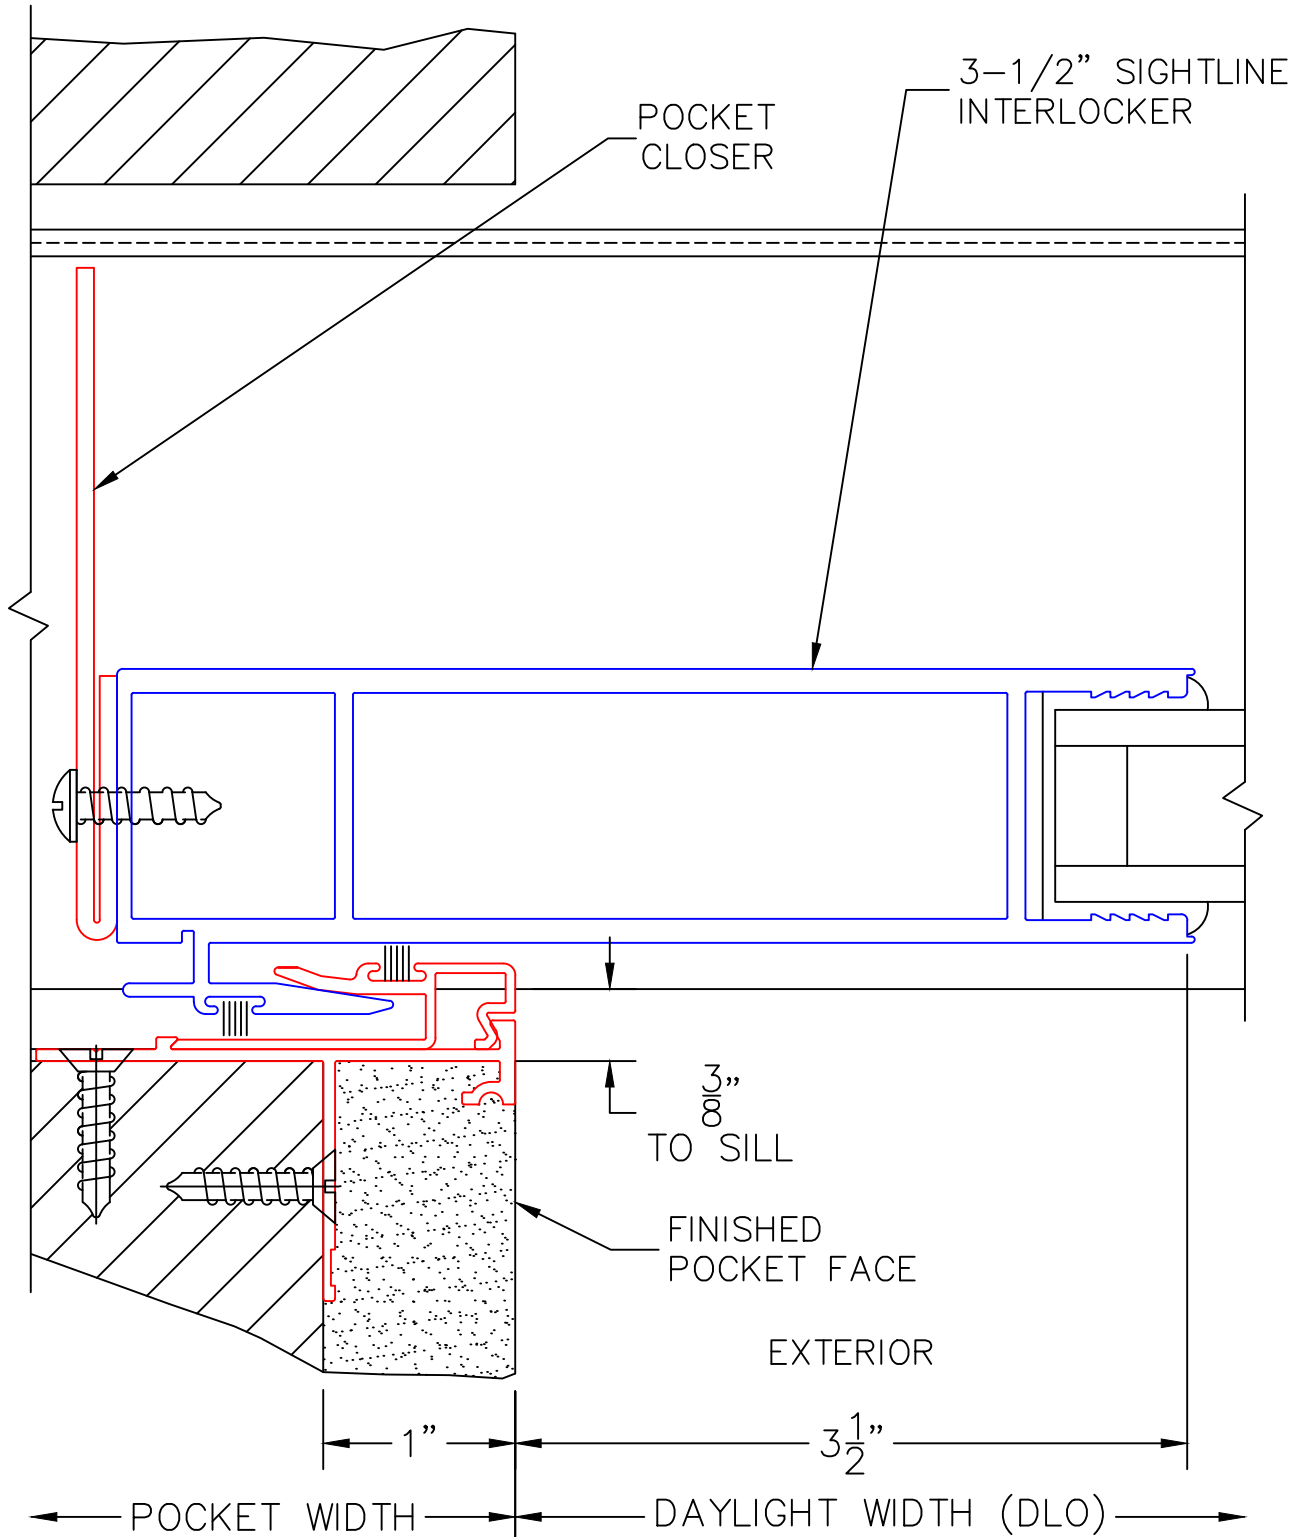

PXX DOOR

8

POCKET JAMB

EXTERIOR

(USE RULER TO SCALE DIMENSIONS IN INCHES)

**SCALE: FULL**

PXX DOOR

9

2-PIECE POCKET INTERLOCKER

(USE RULER TO SCALE DIMENSIONS IN INCHES)

SCALE: FULL

PXX DOOR

10

INTERLOCKERS

(USE RULER TO SCALE DIMENSIONS IN INCHES)

**SCALE: FULL**