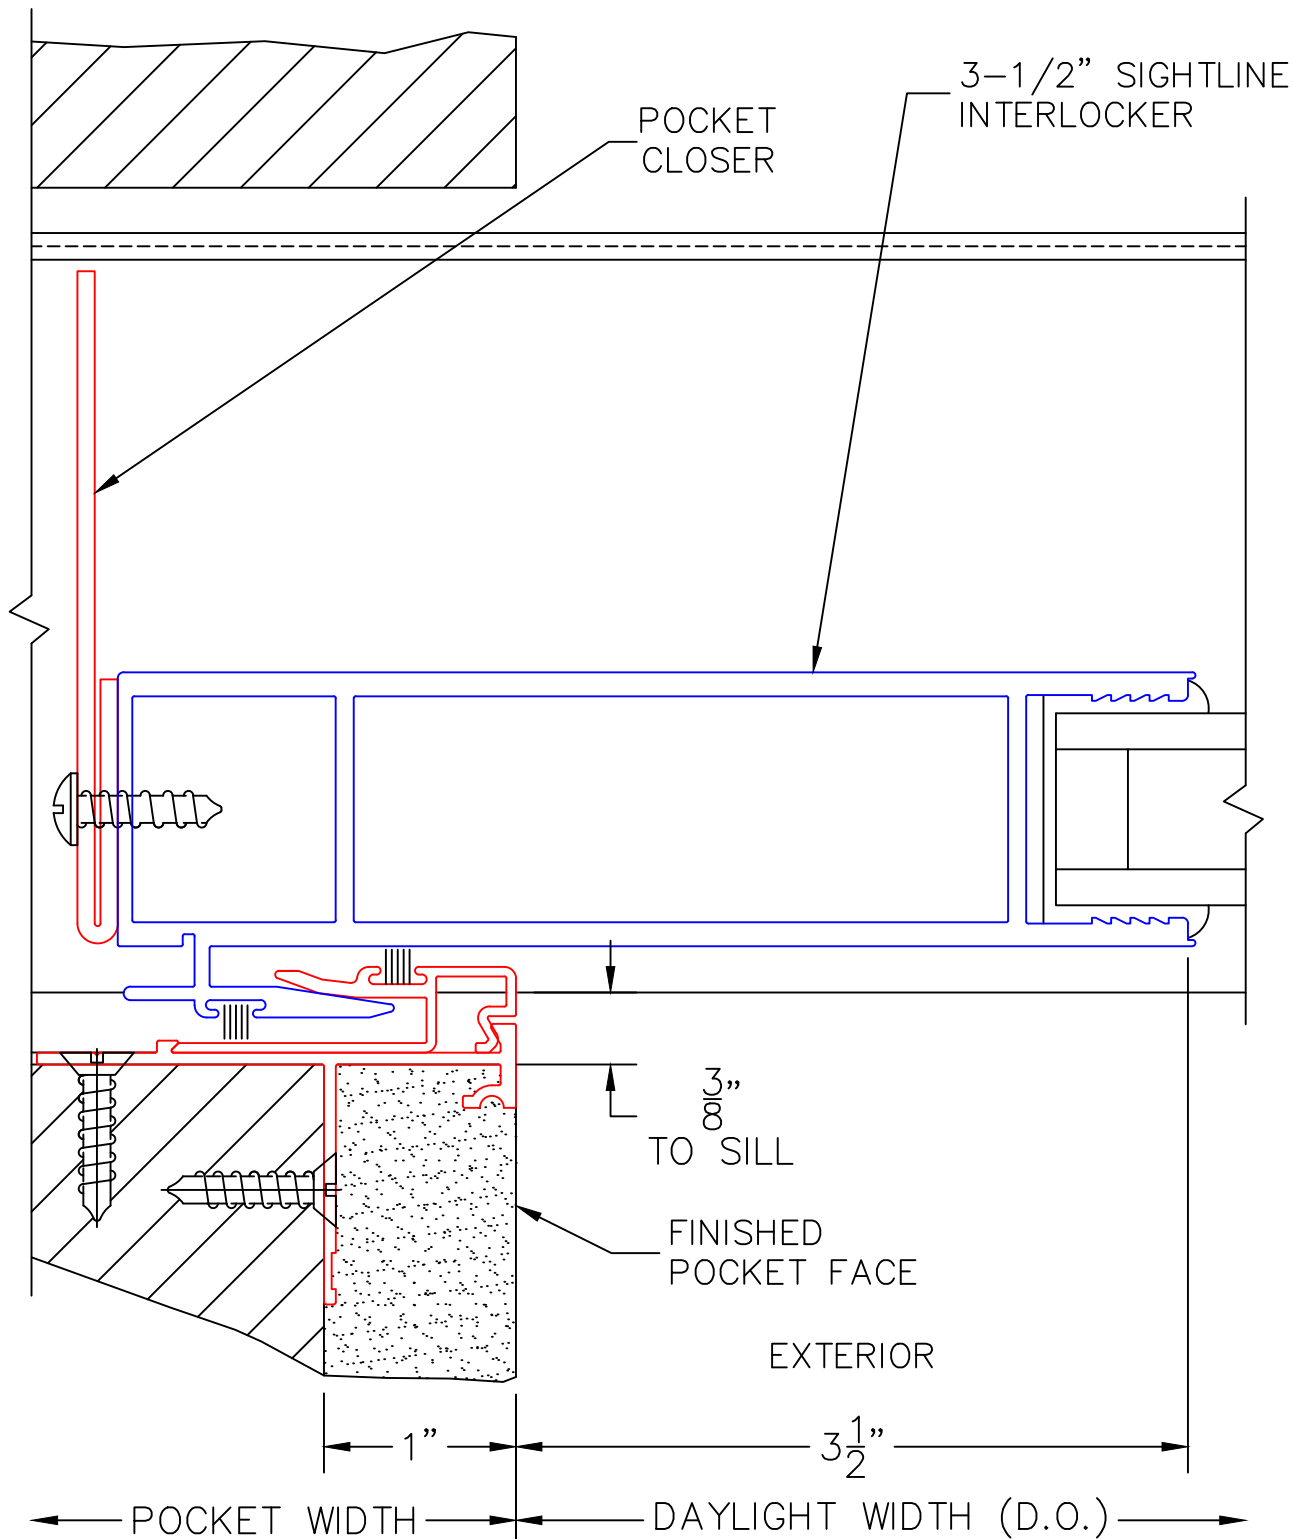

SILL PAN LEG
(POCKET ONLY)

4 ³/₈"

3 ¹³/₁₆" FRAME DEPTH

4 ³/₈" SILL PAN DEPTH

(USE RULER TO SCALE DIMENSIONS IN INCHES)

SCALE: FULL

PX DOOR

5

EXTERIOR

(USE RULER TO SCALE DIMENSIONS IN INCHES)

SCALE: FULL

PXX DOOR

9

2-PIECE POCKET INTERLOCKER

(USE RULER TO SCALE DIMENSIONS IN INCHES)

SCALE: FULL

PXX DOOR

10

INTERLOCKERS

(USE RULER TO SCALE DIMENSIONS IN INCHES)

SCALE: FULL

PXX DOOR

11

LOCK JAMB

(USE RULER TO SCALE DIMENSIONS IN INCHES)

SCALE: FULL

PXIXP DOOR

12

MEETING STILES

85⁵/₈"

EXTERIOR

ARCHETYPE LATCH WITH
FLUSH PULL HANDLES