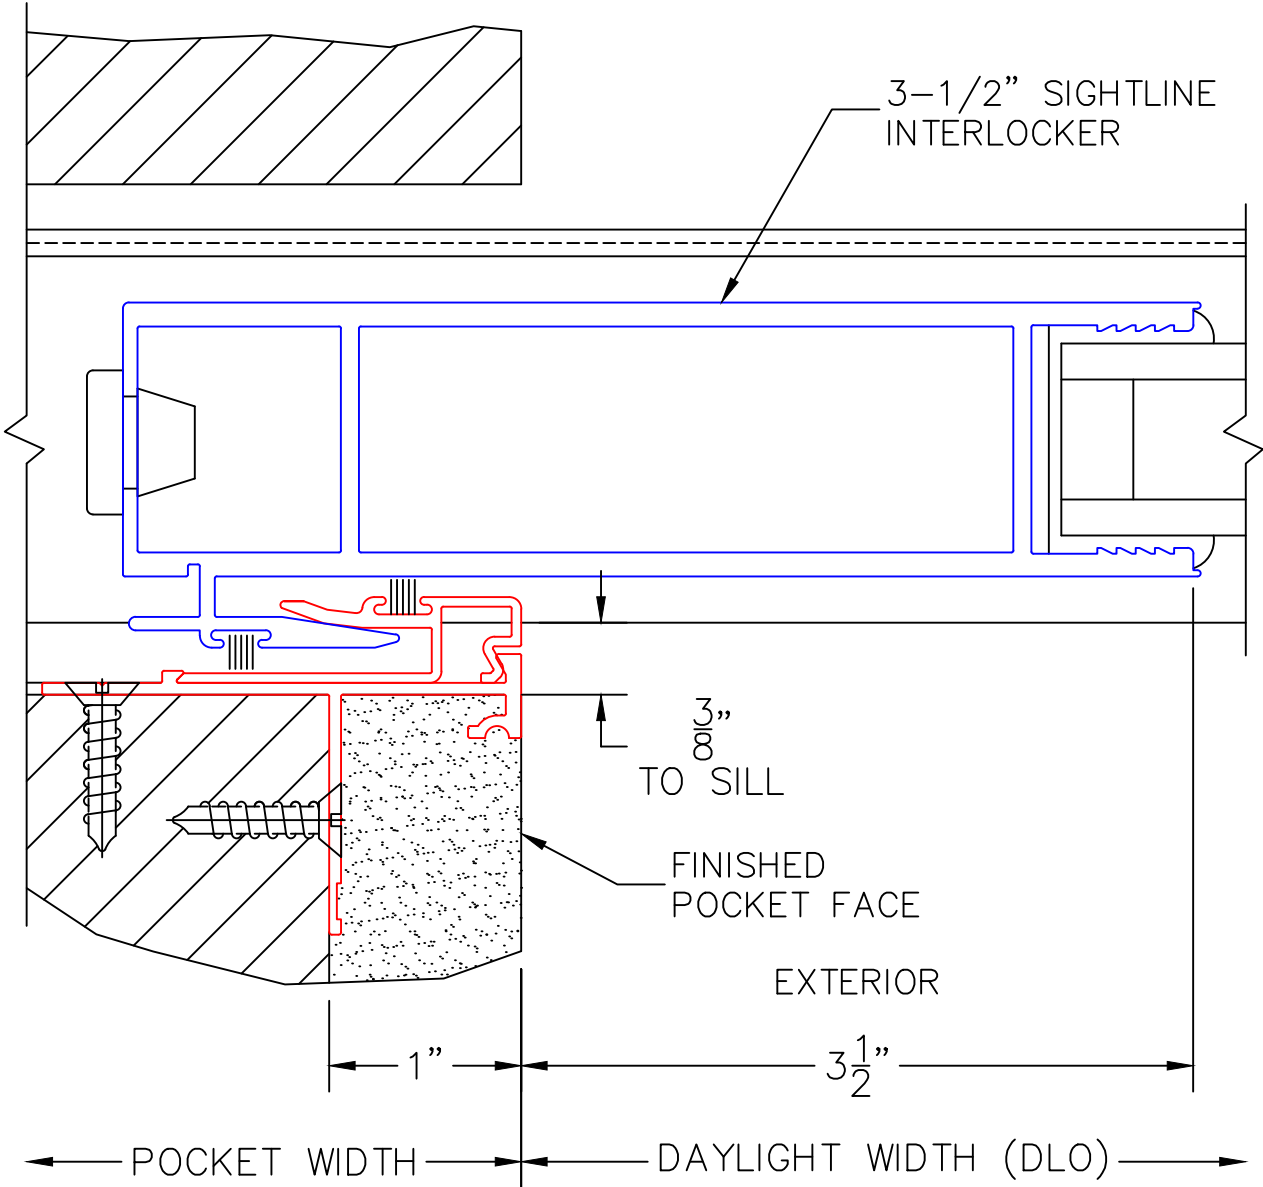

(USE RULER TO SCALE DIMENSIONS IN INCHES)

**SCALE: FULL**

PX DOOR

5

POCKET JAMB

0 0.5 1  
(USE RULER TO SCALE DIMENSIONS IN INCHES)  
**SCALE: FULL**

PX DOOR

6

2-PIECE POCKET INTERLOCKER

(USE RULER TO SCALE DIMENSIONS IN INCHES)

SCALE: FULL

PX DOOR

7

LOCK JAMB

(USE RULER TO SCALE DIMENSIONS IN INCHES)

**SCALE: FULL**