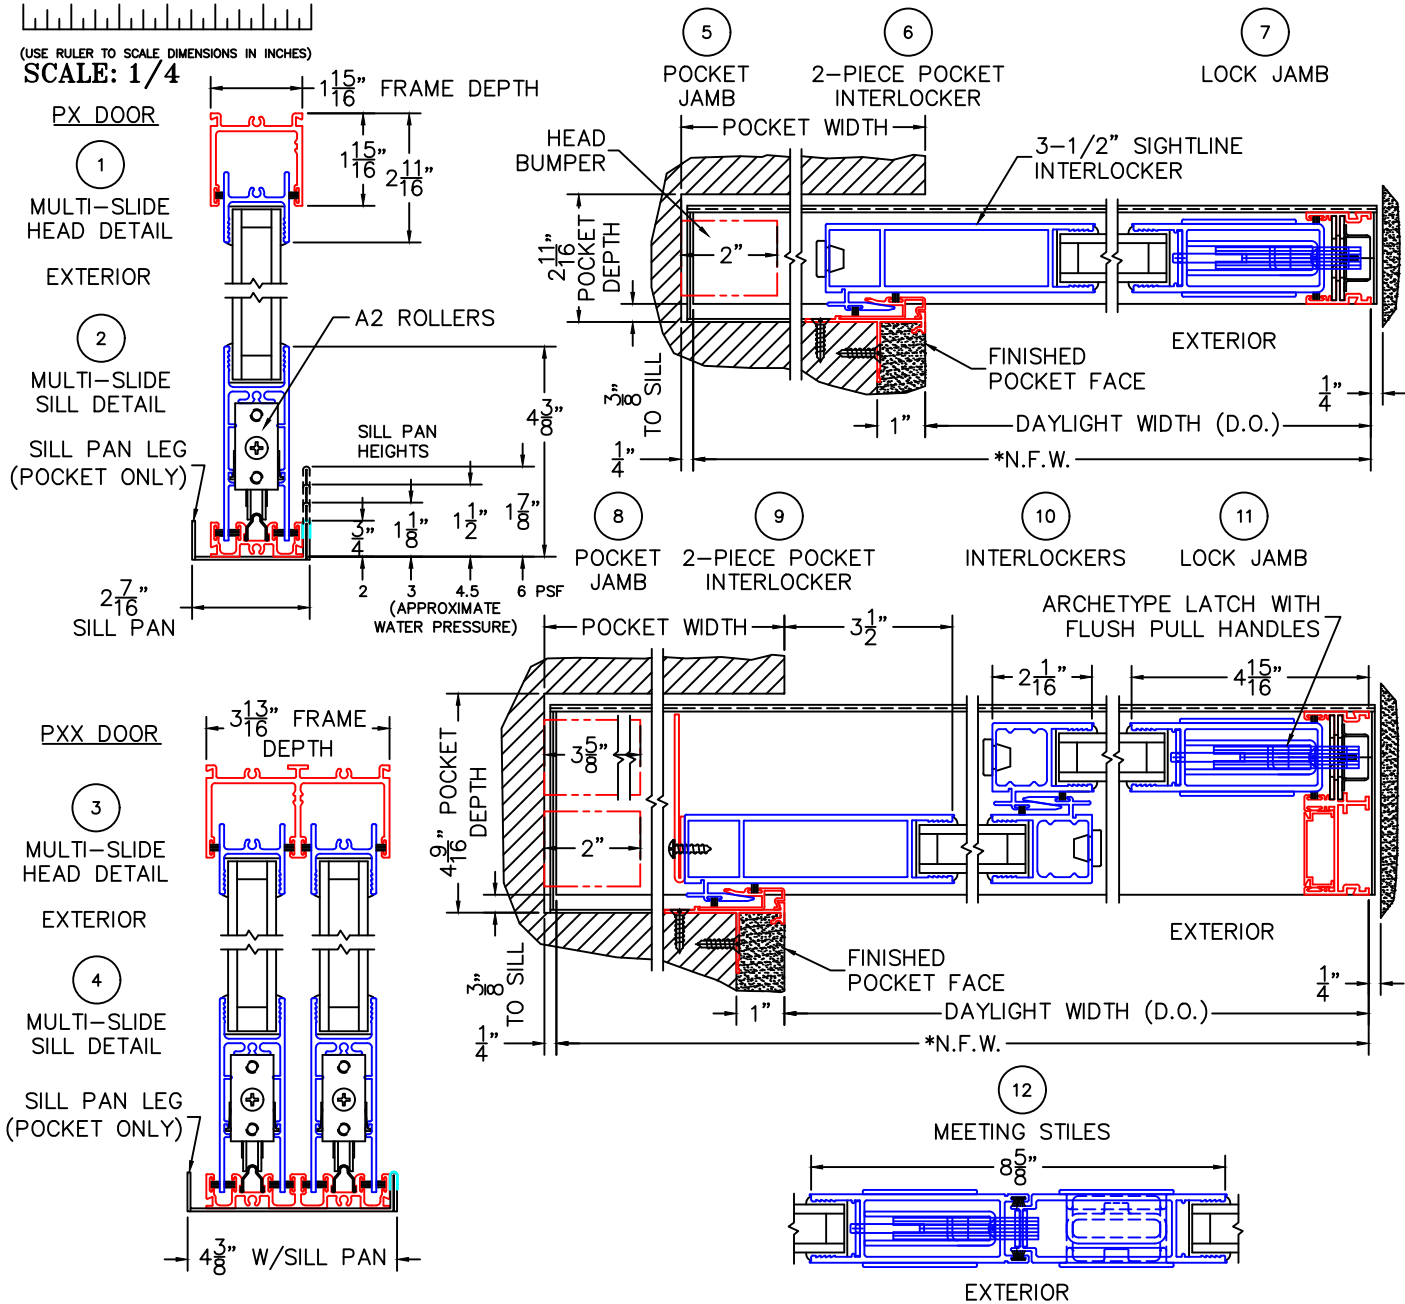

(USE RULER TO SCALE DIMENSIONS IN INCHES)

SCALE: 1/4

MULTI-SLIDE POCKET DOOR DETAILS

NOTE: CENTERLINES ARE NOT DIVIDED EQUALLY; CONFIRM CENTERLINES WHEN REQUIRED.

-GLASS PENETRATION: 11/16"
-NET FRAME WIDTH DOES NOT INCLUDE SILL PAN.
-SILL PAN EXTENDS 1/8" BEYOND EACH JAMB.
-ENCLOSED PX AND XP DOORS MAY REQUIRE POCKET DEMO FOR PANEL REMOVAL.

-FOR ADDITIONAL OPTIONS AND UPGRADES SEE DRAWINGS 3070-07, 3070-08 & 3070-11.
-EXTERIOR RATED PRODUCTS HAVE WEEP SLOTS ON HORIZONTAL SILLS.

(USE RULER TO SCALE DIMENSIONS IN INCHES)

SCALE: FULL

PX DOOR

①
MULTI-SLIDE
HEAD DETAIL

EXTERIOR

(USE RULER TO SCALE DIMENSIONS IN INCHES)

SCALE: FULL

PX DOOR

(USE RULER TO SCALE DIMENSIONS IN INCHES)

SCALE: FULL

PXX DOOR

③
MULTI-SLIDE
HEAD DETAIL

SILL PAN LEG
(POCKET ONLY)

4 ³/₈"

3 ¹³/₁₆" FRAME DEPTH

4 ³/₈" SILL PAN DEPTH

(USE RULER TO SCALE DIMENSIONS IN INCHES)

SCALE: FULL

PX DOOR

5