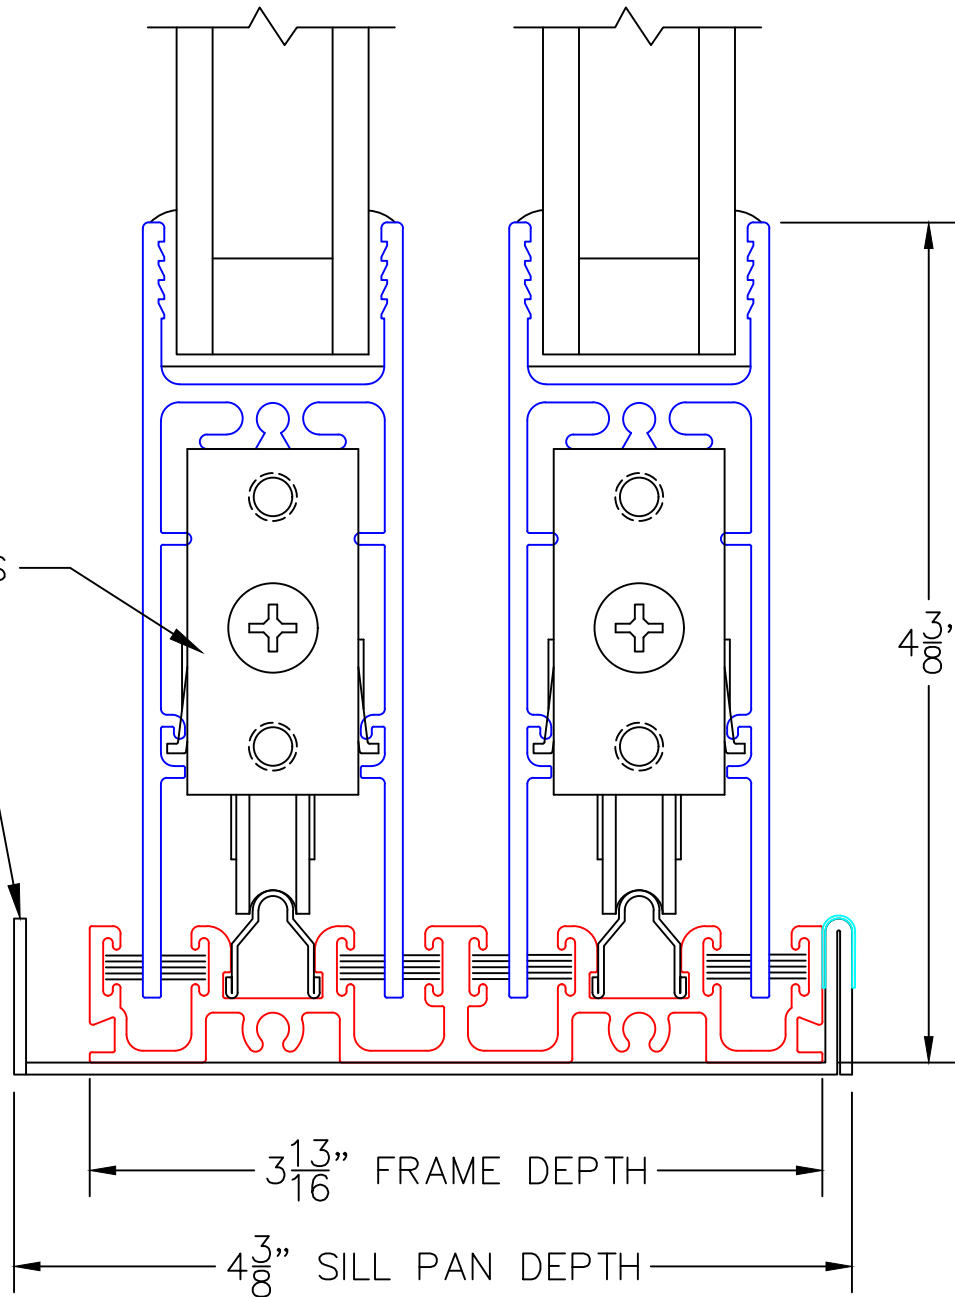

EXTERIOR

(USE RULER TO SCALE DIMENSIONS IN INCHES)

SCALE: FULL

PX DOOR

(USE RULER TO SCALE DIMENSIONS IN INCHES)

SCALE: FULL

PXX DOOR

③
MULTI-SLIDE
HEAD DETAIL

SILL PAN LEG
(POCKET ONLY)

4 ³/₈"

3 ¹³/₁₆" FRAME DEPTH

4 ³/₈" SILL PAN DEPTH

(USE RULER TO SCALE DIMENSIONS IN INCHES)

SCALE: FULL

PX DOOR

5

POCKET JAMB

(USE RULER TO SCALE DIMENSIONS IN INCHES)

SCALE: FULL

PX DOOR

6

2-PIECE POCKET INTERLOCKER

(USE RULER TO SCALE DIMENSIONS IN INCHES)

SCALE: FULL

(USE RULER TO SCALE DIMENSIONS IN INCHES)

SCALE: FULL

PXIXP DOOR

12

MEETING STILES

85⁵/₈"

EXTERIOR

ARCHETYPE LATCH WITH
FLUSH PULL HANDLES