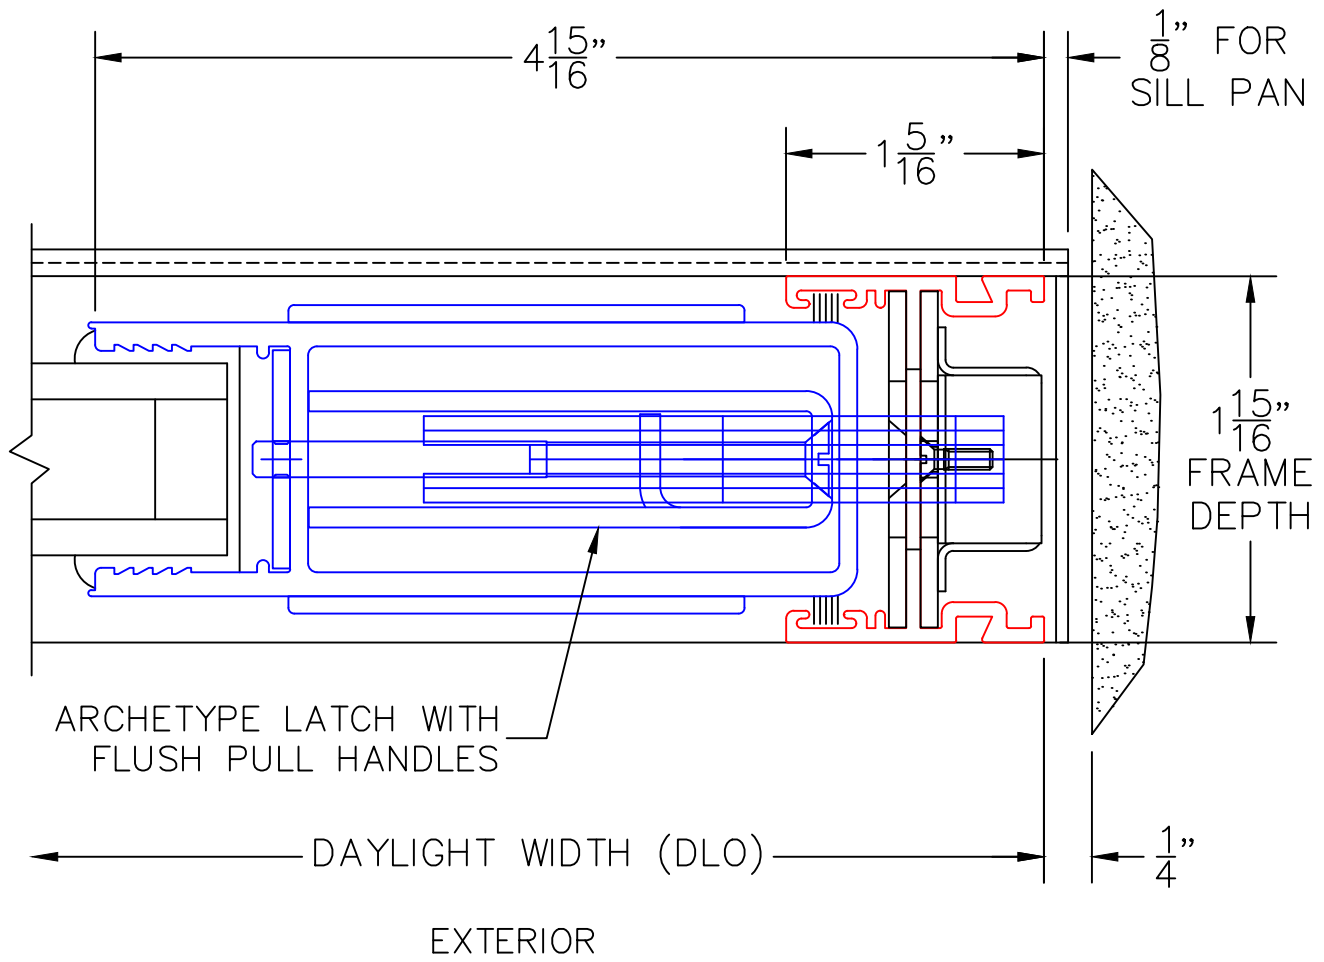

2-PIECE POCKET INTERLOCKER

(USE RULER TO SCALE DIMENSIONS IN INCHES)

SCALE: FULL

PX DOOR

7

LOCK JAMB

(USE RULER TO SCALE DIMENSIONS IN INCHES)

**SCALE: FULL**