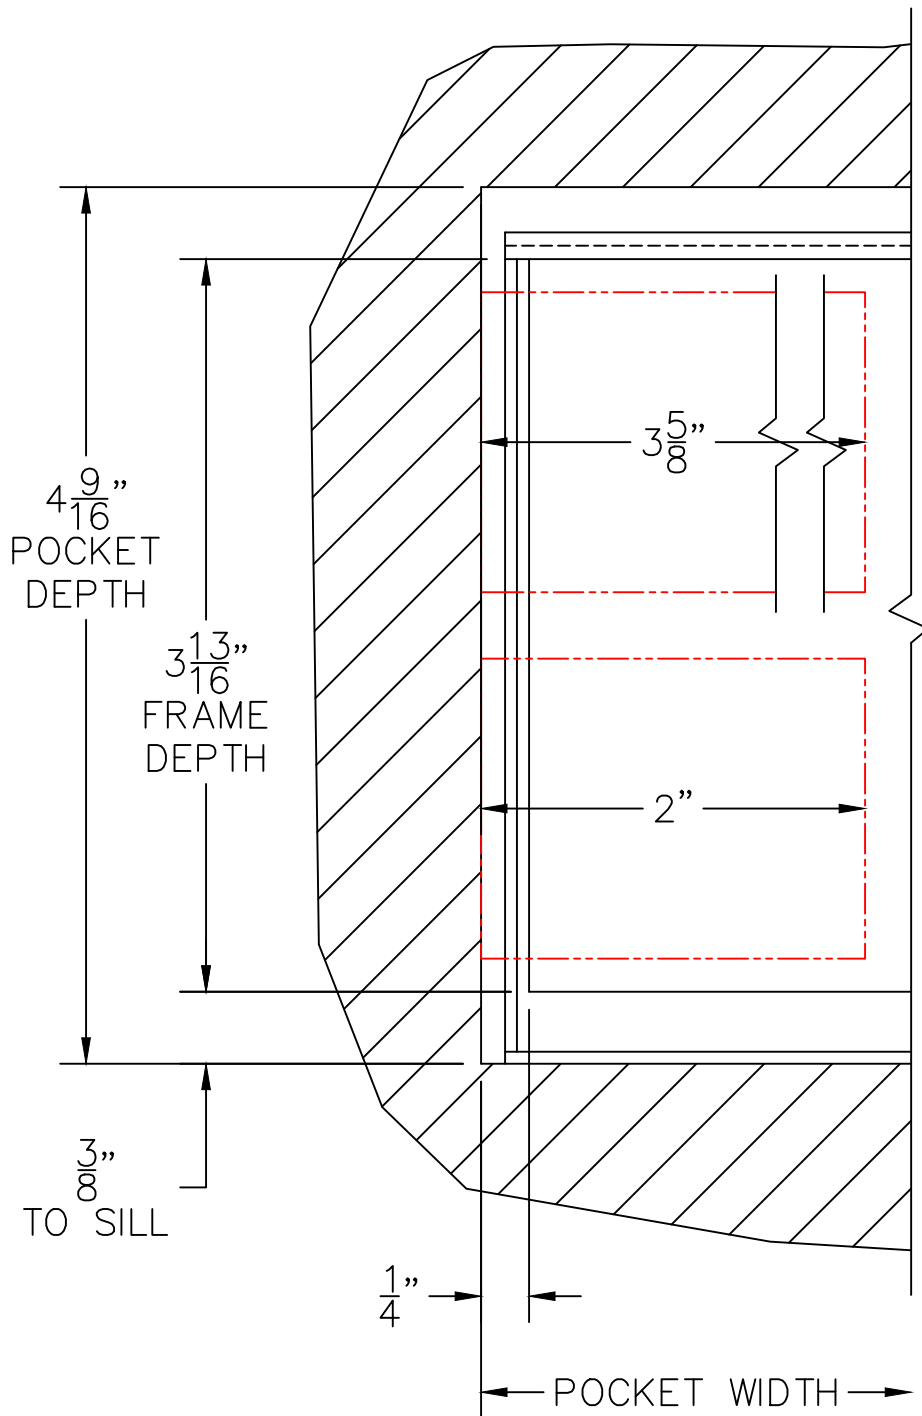

SILL PAN LEG
(POCKET ONLY)

4 ³/₈"

3 ¹³/₁₆" FRAME DEPTH

4 ³/₈" SILL PAN DEPTH

(USE RULER TO SCALE DIMENSIONS IN INCHES)

SCALE: FULL

PX DOOR

5

PX DOOR

7

LOCK JAMB

(USE RULER TO SCALE DIMENSIONS IN INCHES)

SCALE: FULL

PXX DOOR

8

POCKET JAMB

EXTERIOR

(USE RULER TO SCALE DIMENSIONS IN INCHES)

SCALE: FULL

PXX DOOR

9

2-PIECE POCKET INTERLOCKER

(USE RULER TO SCALE DIMENSIONS IN INCHES)

SCALE: FULL

(USE RULER TO SCALE DIMENSIONS IN INCHES)

SCALE: FULL

PXIXP DOOR

12

MEETING STILES

85⁵/₈"

EXTERIOR

ARCHETYPE LATCH WITH
FLUSH PULL HANDLES