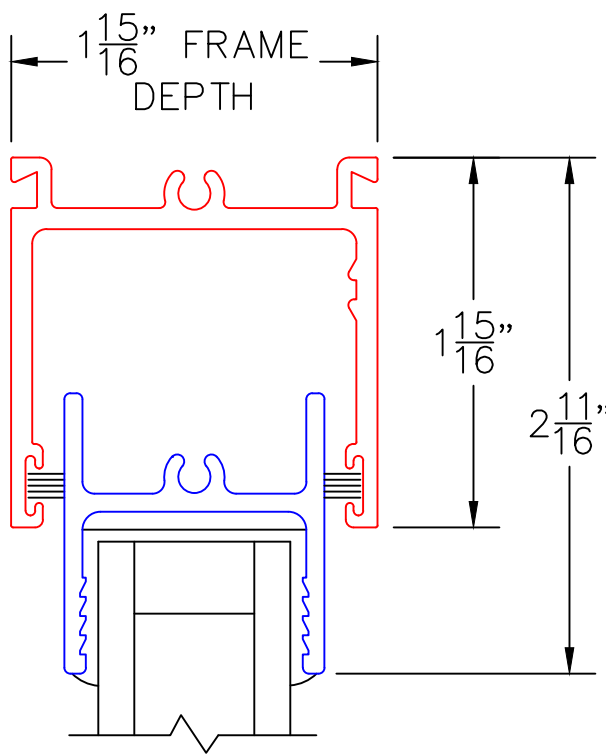

NOTE: CENTERLINES ARE NOT DIVIDED EQUALLY; CONFIRM CENTERLINES WHEN REQUIRED.

- \*NET FRAME WIDTH DOES NOT INCLUDE SILL PAN.
- SILL PAN EXTENDS 1/8" BEYOND EACH JAMB.
- PLAN VIEW DOES NOT SHOW SILL RISER.
- FOR ADDITIONAL OPTIONS AND UPGRADES SEE DRAWINGS 3070-07, 3070-08 & 3070-11.

- GLASS PENETRATION: 11/16"
- EXTERIOR RATED PRODUCTS HAVE WEEP SLOTS ON HORIZONTAL SILLS.

(USE RULER TO SCALE DIMENSIONS IN INCHES)

SCALE: FULL

PX DOOR

①  
MULTI-SLIDE  
HEAD DETAIL

EXTERIOR

(USE RULER TO SCALE DIMENSIONS IN INCHES)

**SCALE: FULL**

PX DOOR

EXTERIOR

2

MULTI-SLIDE  
SILL DETAIL

A3 ROLLERS

3.0 DIA

SILL PAN LEG  
(POCKET ONLY)

1 <sup>15</sup>/<sub>16</sub>"

1 <sup>15</sup>/<sub>16</sub>" FRAME  
DEPTH

4 <sup>1</sup>/<sub>4</sub>" SILL PAN DEPTH W/RISER

(USE RULER TO SCALE DIMENSIONS IN INCHES)

**SCALE: FULL**

PXX DOOR

③  
MULTI-SLIDE  
HEAD DETAIL