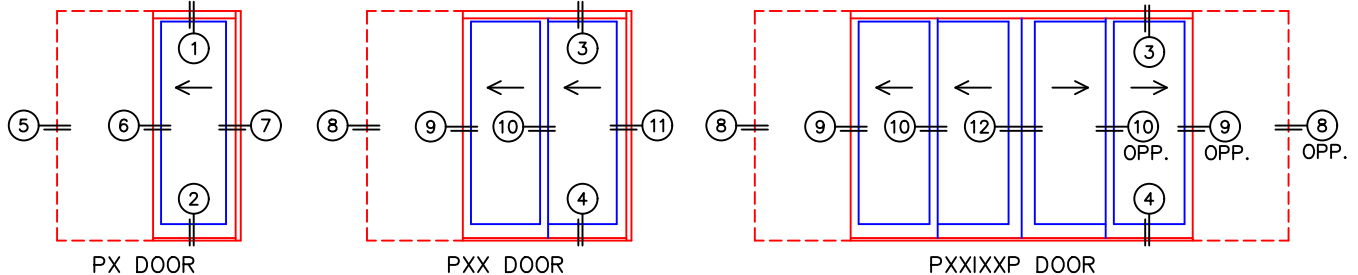

NOTE: CENTERLINES ARE NOT DIVIDED EQUALLY; CONFIRM CENTERLINES WHEN REQUIRED.

- \*NET FRAME WIDTH DOES NOT INCLUDE SILL PAN.
- SILL PAN EXTENDS 1/8" BEYOND EACH JAMB.
- PLAN VIEW DOES NOT SHOW SILL RISER.
- FOR ADDITIONAL OPTIONS AND UPGRADES SEE DRAWINGS 3070-07, 3070-08 & 3070-11.

- GLASS PENETRATION: 11/16"
- EXTERIOR RATED PRODUCTS HAVE WEEP SLOTS ON HORIZONTAL SILLS.

(USE RULER TO SCALE DIMENSIONS IN INCHES)

SCALE: FULL

PX DOOR

①  
MULTI-SLIDE  
HEAD DETAIL

EXTERIOR

(USE RULER TO SCALE DIMENSIONS IN INCHES)

1 <sup>15</sup>/<sub>16</sub>"

1 <sup>15</sup>/<sub>16</sub>" FRAME  
DEPTH

4 <sup>1</sup>/<sub>4</sub>" SILL PAN DEPTH W/RISER

(USE RULER TO SCALE DIMENSIONS IN INCHES)

**SCALE: FULL**

PXX DOOR

③  
MULTI-SLIDE  
HEAD DETAIL

## PXIXP DOOR

(USE RULER TO SCALE DIMENSIONS IN INCHES)

SCALE: FULL

12  
MEETING STILES

EXTERIOR

ARCHETYPE LATCH WITH  
FLUSH PULL HANDLES