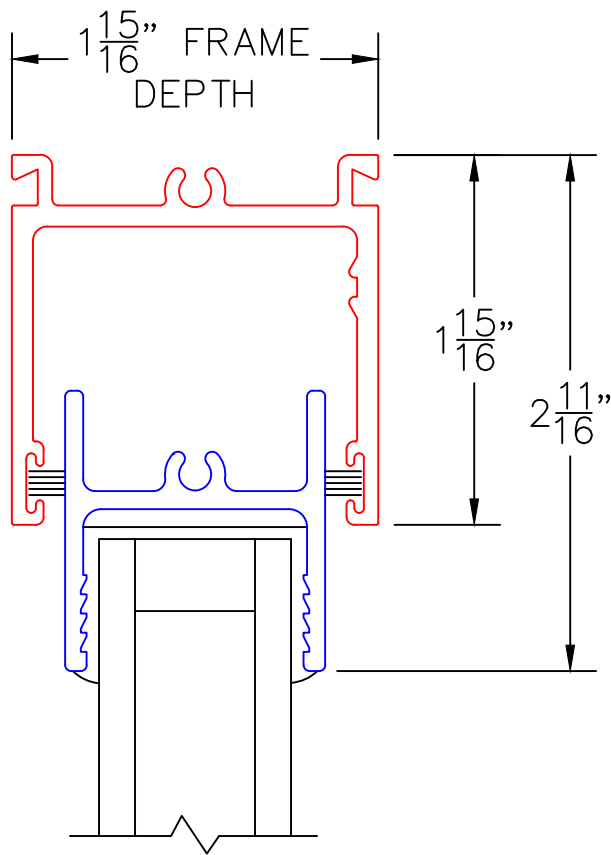

(USE RULER TO SCALE DIMENSIONS IN INCHES)

SCALE: 1/4

MULTI-SLIDE POCKET DOOR DETAILS

NOTE: CENTERLINES ARE NOT DIVIDED EQUALLY; CONFIRM CENTERLINES WHEN REQUIRED.

-GLASS PENETRATION: 11/16"
-NET FRAME WIDTH DOES NOT INCLUDE SILL PAN.
-SILL PAN EXTENDS 1/8" BEYOND EACH JAMB.
-ENCLOSED PX AND XP DOORS MAY REQUIRE POCKET DEMO FOR PANEL REMOVAL.

-FOR ADDITIONAL OPTIONS AND UPGRADES SEE DRAWINGS 3070-07, 3070-08 & 3070-11.
-EXTERIOR RATED PRODUCTS HAVE WEEP SLOTS ON HORIZONTAL SILLS.

(USE RULER TO SCALE DIMENSIONS IN INCHES)

SCALE: FULL

PX DOOR

①
MULTI-SLIDE
HEAD DETAIL

EXTERIOR

(USE RULER TO SCALE DIMENSIONS IN INCHES)

SCALE: FULL

PX DOOR

(USE RULER TO SCALE DIMENSIONS IN INCHES)

SCALE: FULL

PXX DOOR

③
MULTI-SLIDE
HEAD DETAIL

SILL PAN LEG
(POCKET ONLY)

4 ³/₈"

3 ¹³/₁₆" FRAME DEPTH

4 ³/₈" SILL PAN DEPTH

(USE RULER TO SCALE DIMENSIONS IN INCHES)

SCALE: FULL

PX DOOR

5