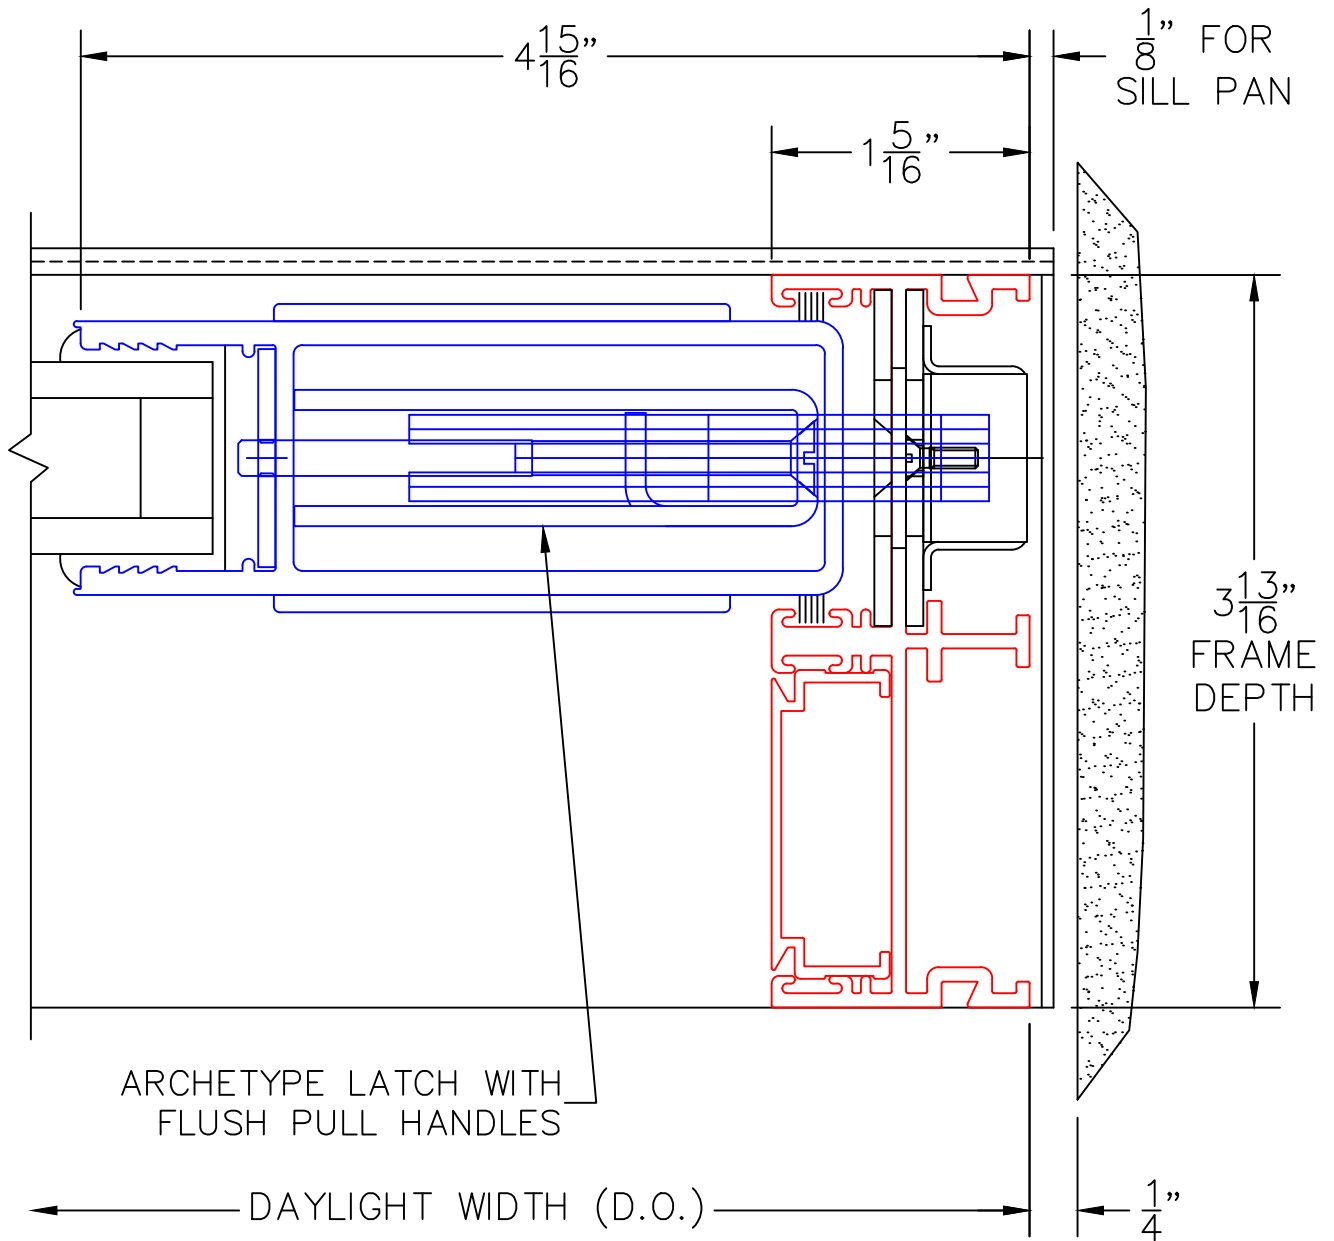

PXX DOOR

10

INTERLOCKERS

(USE RULER TO SCALE DIMENSIONS IN INCHES)

SCALE: FULL

PXX DOOR

11

LOCK JAMB

(USE RULER TO SCALE DIMENSIONS IN INCHES)

SCALE: FULL

PXIXP DOOR

12

MEETING STILES

85⁵/₈"

EXTERIOR

ARCHETYPE LATCH WITH
FLUSH PULL HANDLES