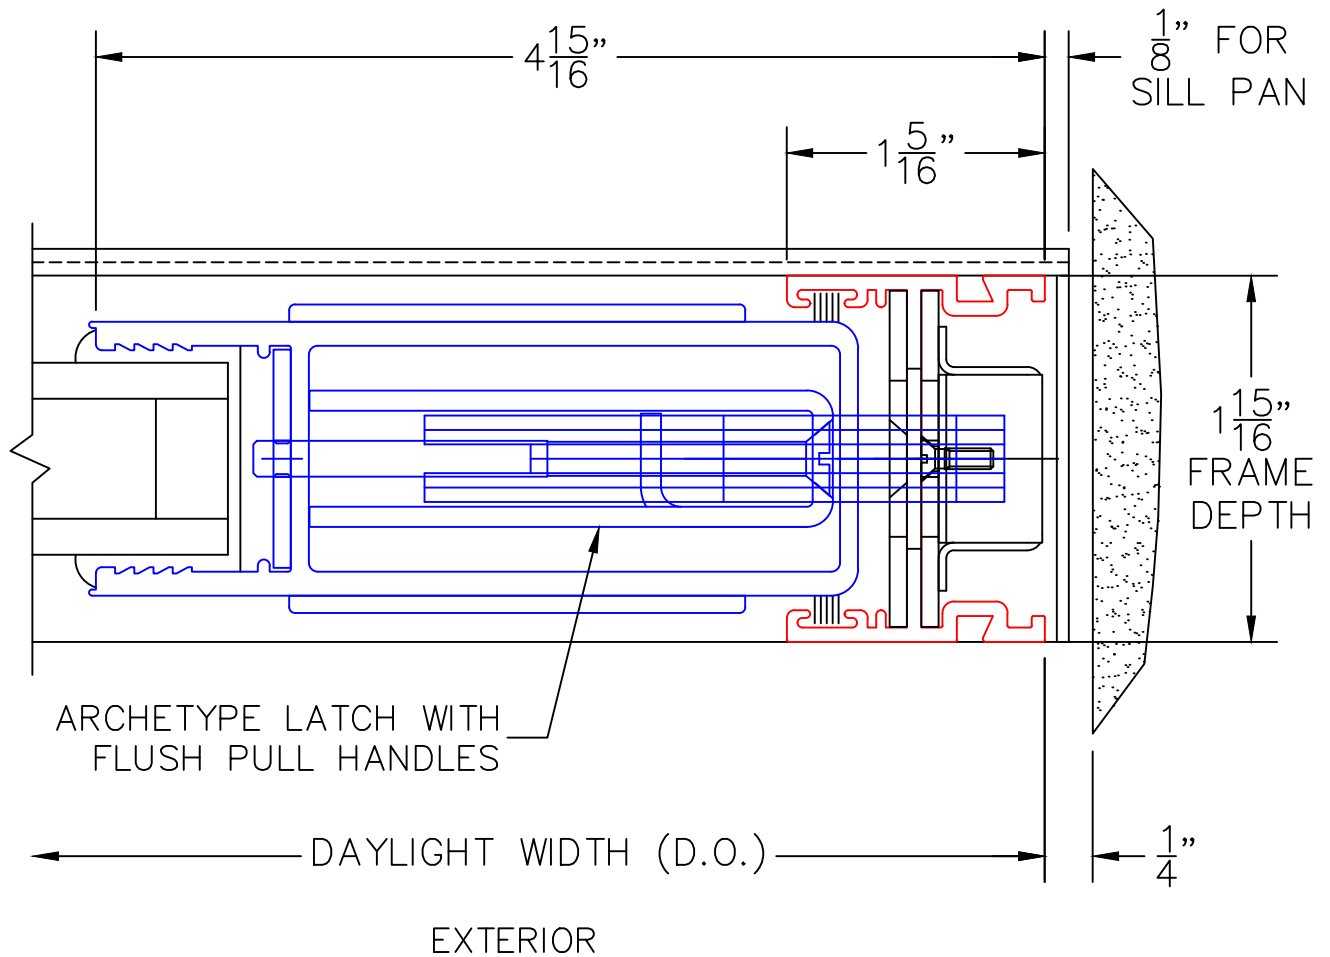

(USE RULER TO SCALE DIMENSIONS IN INCHES)

SCALE: FULL

PX DOOR

7

LOCK JAMB