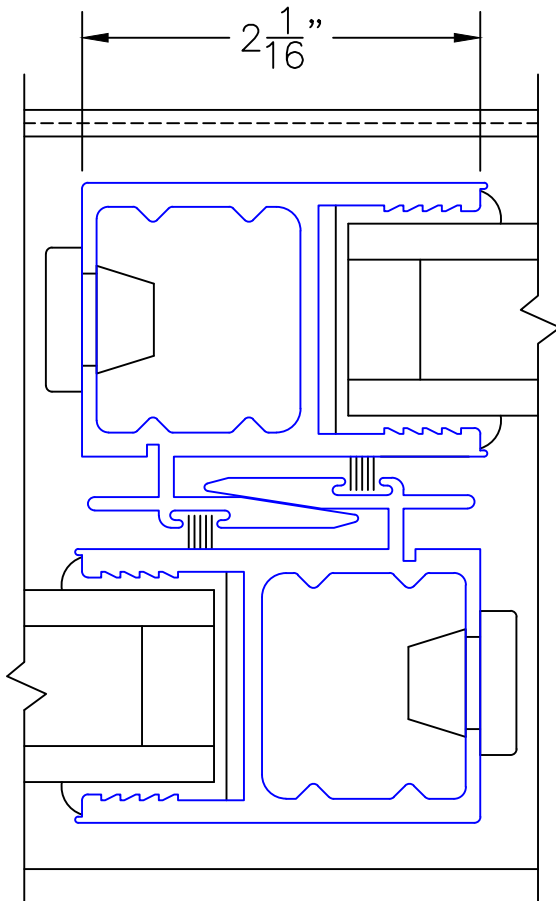

2-PIECE POCKET INTERLOCKER

(USE RULER TO SCALE DIMENSIONS IN INCHES)

SCALE: FULL

PX DOOR

7

LOCK JAMB

(USE RULER TO SCALE DIMENSIONS IN INCHES)

**SCALE: FULL**

PXX DOOR

8

POCKET JAMB

EXTERIOR

(USE RULER TO SCALE DIMENSIONS IN INCHES)

**SCALE: FULL**

PXX DOOR

9

2-PIECE POCKET INTERLOCKER

(USE RULER TO SCALE DIMENSIONS IN INCHES)

SCALE: FULL

PXX DOOR

10

INTERLOCKERS

(USE RULER TO SCALE DIMENSIONS IN INCHES)

**SCALE: FULL**

## PXIXP DOOR

(USE RULER TO SCALE DIMENSIONS IN INCHES)

SCALE: FULL

12  
MEETING STILES

EXTERIOR

ARCHETYPE LATCH WITH  
FLUSH PULL HANDLES