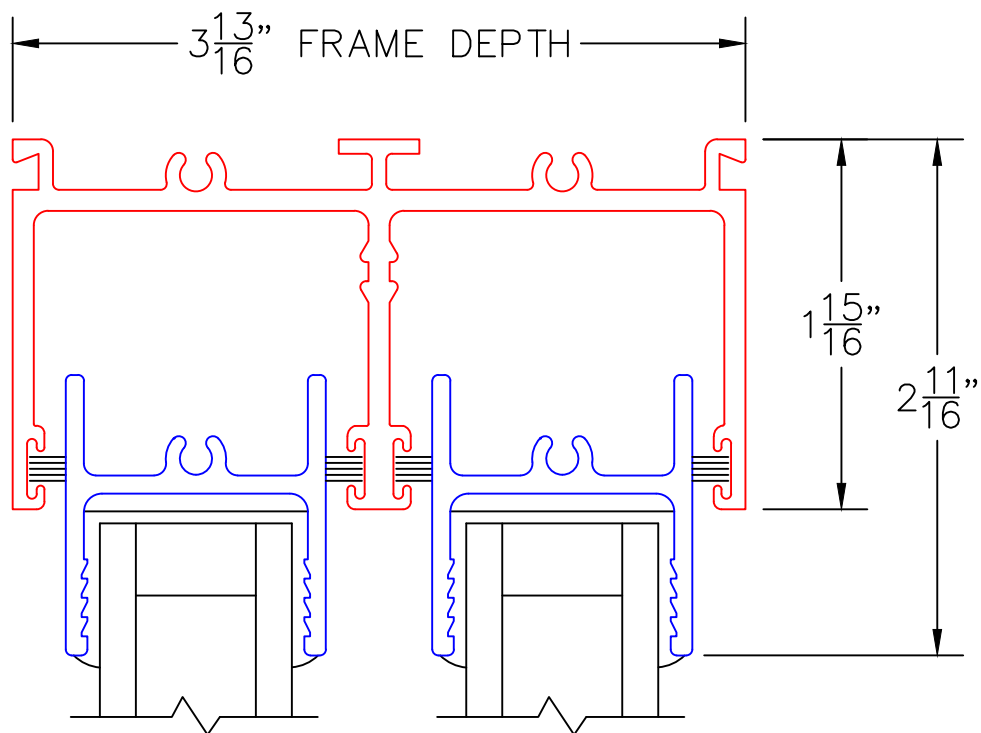

(USE RULER TO SCALE DIMENSIONS IN INCHES)

SCALE: FULL

PXX DOOR

③
MULTI-SLIDE
HEAD DETAIL

EXTERIOR