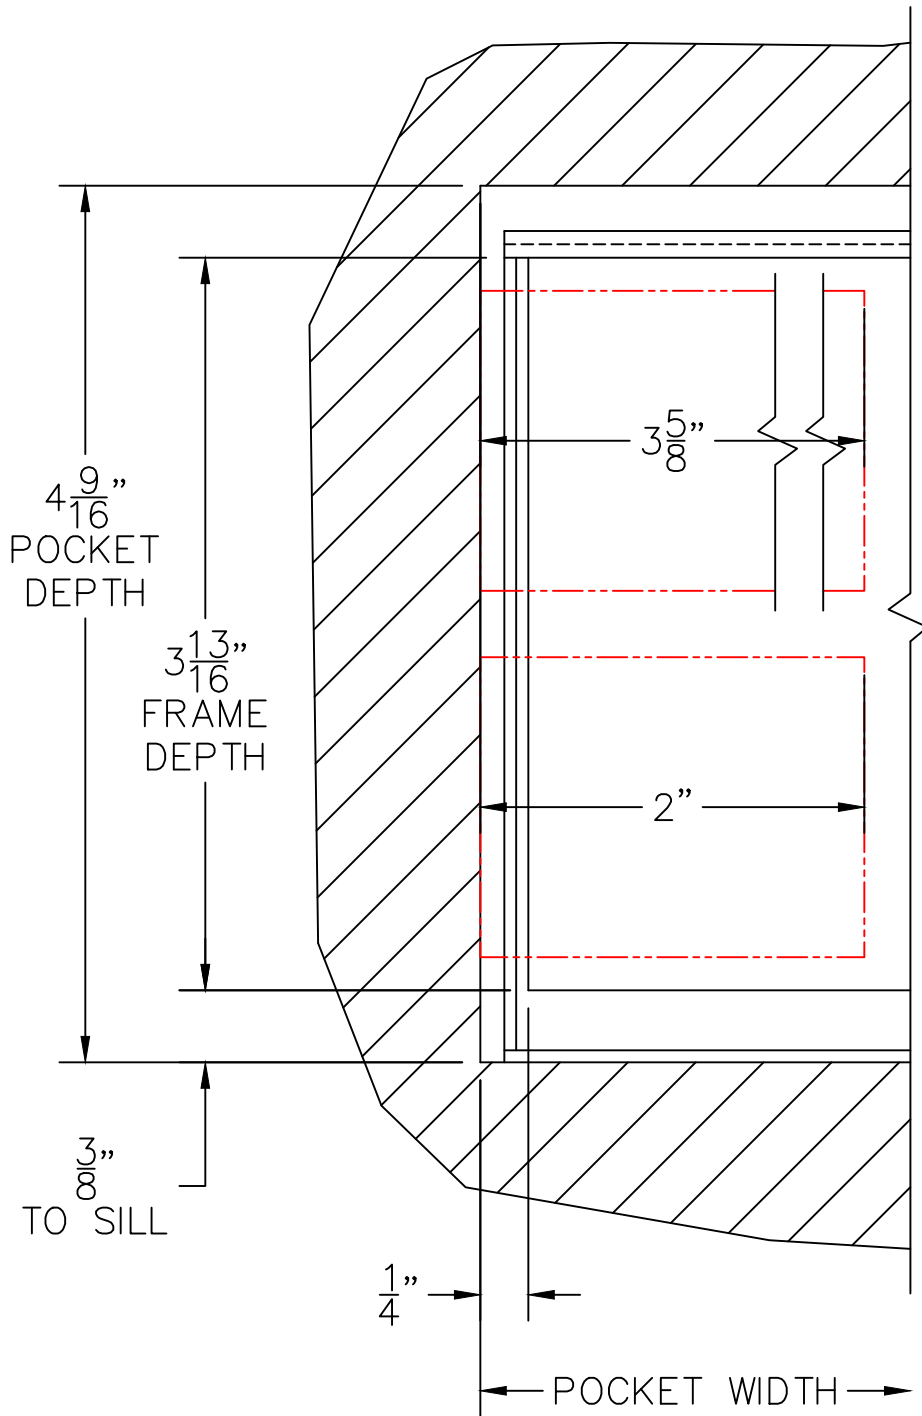

(USE RULER TO SCALE DIMENSIONS IN INCHES)

**SCALE: FULL**

PX DOOR

5

POCKET JAMB

0 0.5 1  
(USE RULER TO SCALE DIMENSIONS IN INCHES)  
**SCALE: FULL**

PX DOOR

6

2-PIECE POCKET INTERLOCKER

(USE RULER TO SCALE DIMENSIONS IN INCHES)

SCALE: FULL

PX DOOR

7

LOCK JAMB

(USE RULER TO SCALE DIMENSIONS IN INCHES)

**SCALE: FULL**

PXX DOOR

8

POCKET JAMB

EXTERIOR

(USE RULER TO SCALE DIMENSIONS IN INCHES)

**SCALE: FULL**

PXX DOOR

9