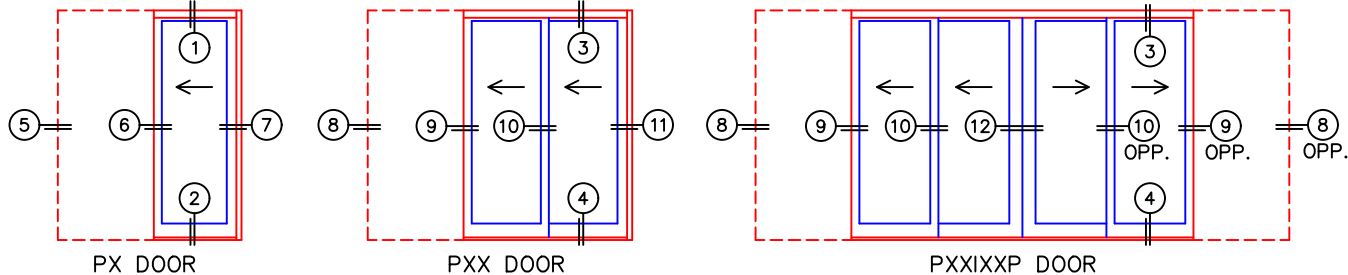

(USE RULER TO SCALE DIMENSIONS IN INCHES)

SCALE: 1/4

MULTI-SLIDE POCKET DOOR DETAILS

NOTE: CENTERLINES ARE NOT DIVIDED EQUALLY; CONFIRM CENTERLINES WHEN REQUIRED.

-GLASS PENETRATION: 11/16"
-NET FRAME WIDTH DOES NOT INCLUDE SILL PAN.
-SILL PAN EXTENDS 1/8" BEYOND EACH JAMB.
-ENCLOSED PX AND XP DOORS MAY REQUIRE POCKET DEMO FOR PANEL REMOVAL.

-FOR ADDITIONAL OPTIONS AND UPGRADES SEE DRAWINGS 3070-07, 3070-08 & 3070-11.
-EXTERIOR RATED PRODUCTS HAVE WEEP SLOTS ON HORIZONTAL SILLS.

(USE RULER TO SCALE DIMENSIONS IN INCHES)

SCALE: FULL

PX DOOR

①
MULTI-SLIDE
HEAD DETAIL

EXTERIOR

(USE RULER TO SCALE DIMENSIONS IN INCHES)

SCALE: FULL

PX DOOR

(USE RULER TO SCALE DIMENSIONS IN INCHES)

SCALE: FULL

PXX DOOR

③
MULTI-SLIDE
HEAD DETAIL

(USE RULER TO SCALE DIMENSIONS IN INCHES)

SCALE: FULL

PXIXP DOOR

12

MEETING STILES

85⁵/₈"

EXTERIOR

ARCHETYPE LATCH WITH
FLUSH PULL HANDLES