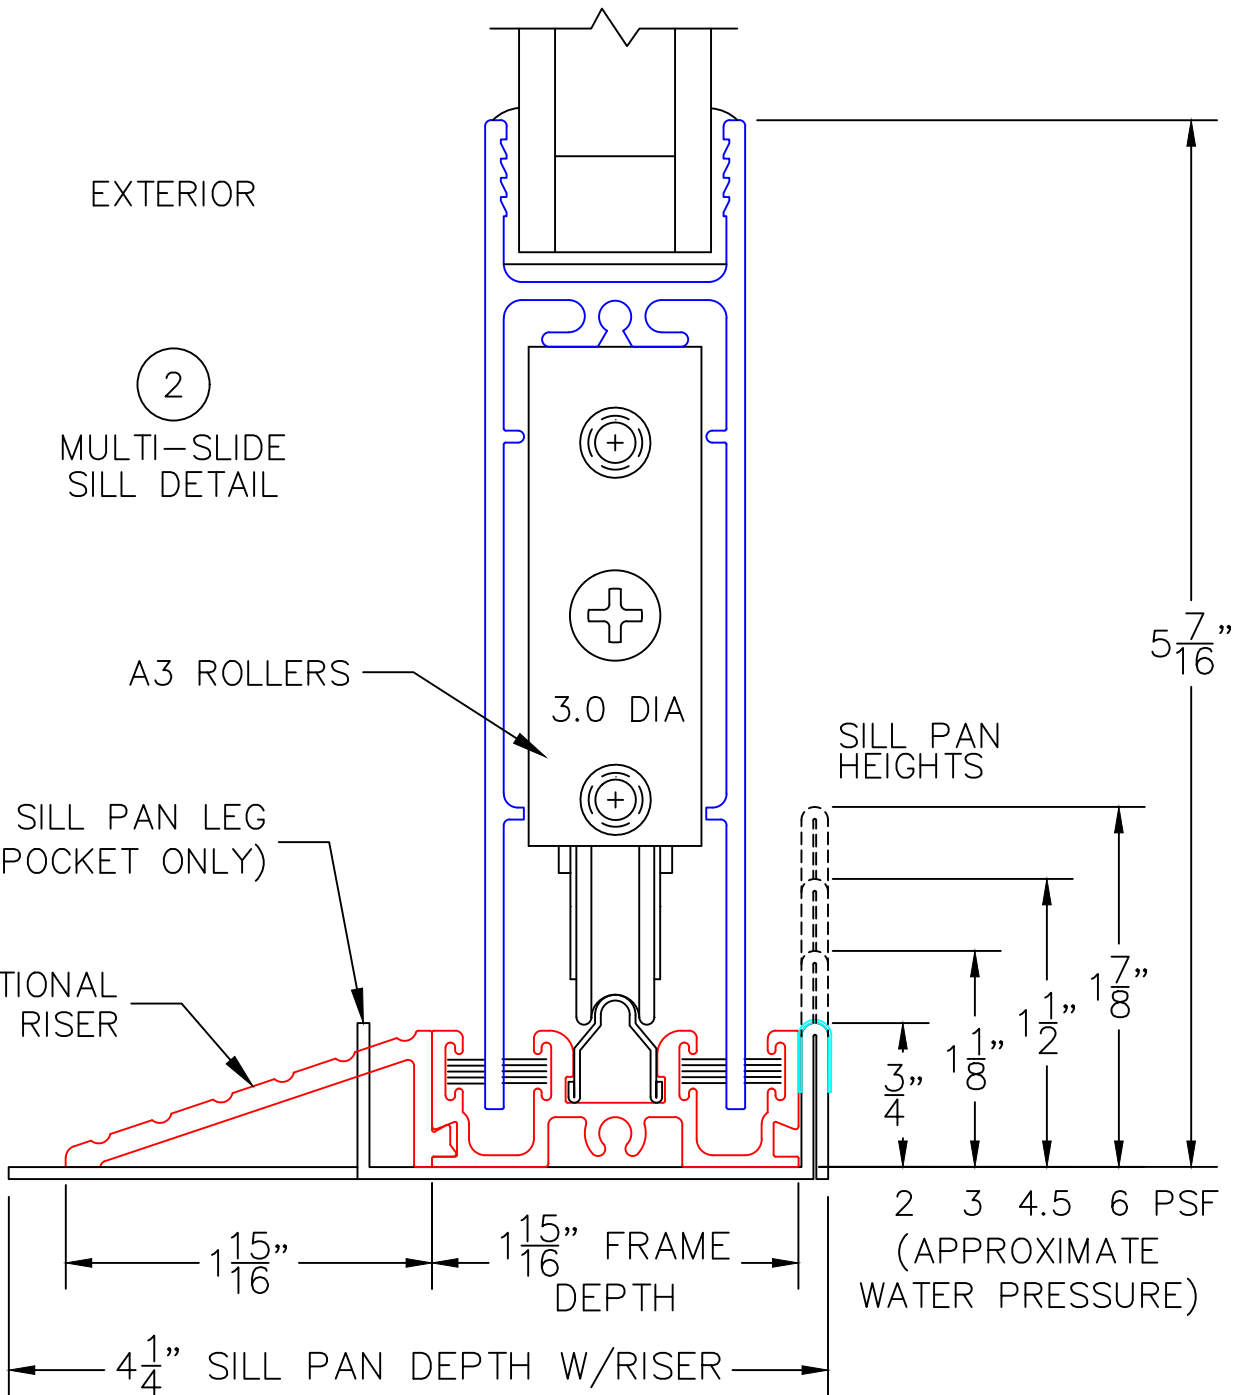

(USE RULER TO SCALE DIMENSIONS IN INCHES)

SCALE: FULL

PX DOOR

EXTERIOR

2

MULTI-SLIDE
SILL DETAIL

A3 ROLLERS

3.0 DIA

SILL PAN LEG
(POCKET ONLY)

OPTIONAL
SILL RISER

5 ⁷/₁₆"

SILL PAN
HEIGHTS

3 ³/₄"
1 ¹/₈"
1 ¹/₂"
1 ⁷/₈"

2 3 4.5 6 PSF
(APPROXIMATE
WATER PRESSURE)

1 ¹⁵/₁₆"

1 ¹⁵/₁₆" FRAME
DEPTH

4 ¹/₄" SILL PAN DEPTH W/RISER