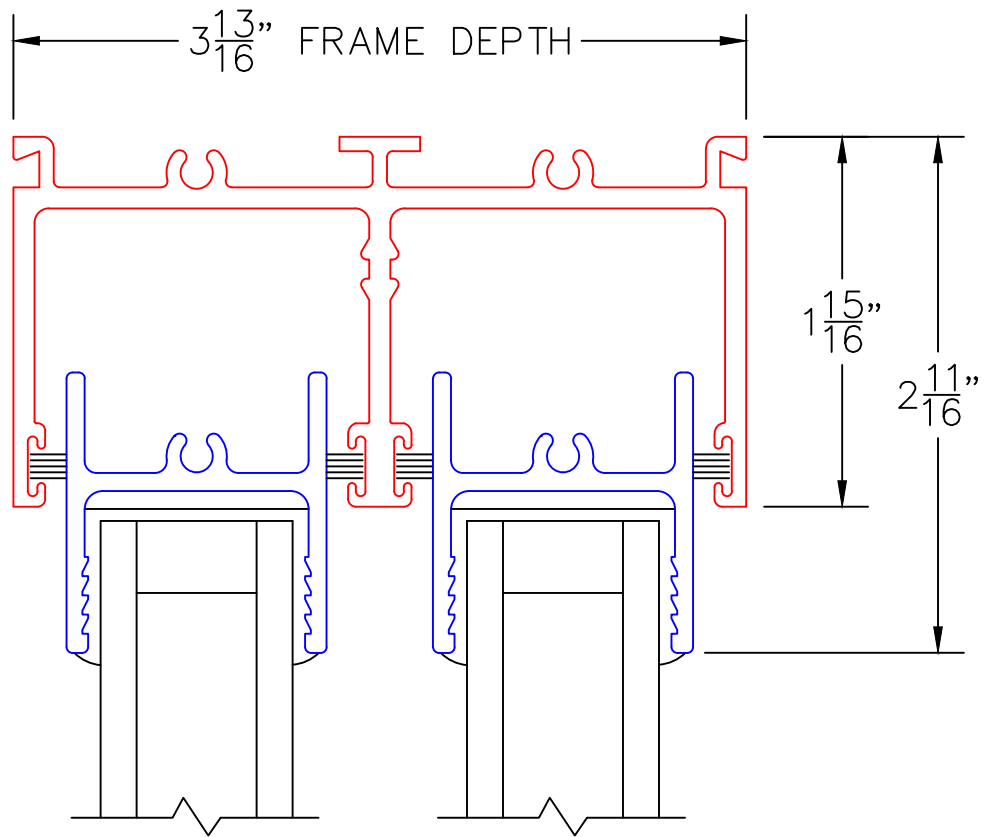

(USE RULER TO SCALE DIMENSIONS IN INCHES)

SCALE: FULL

PXX DOOR

③
MULTI-SLIDE
HEAD DETAIL

EXTERIOR