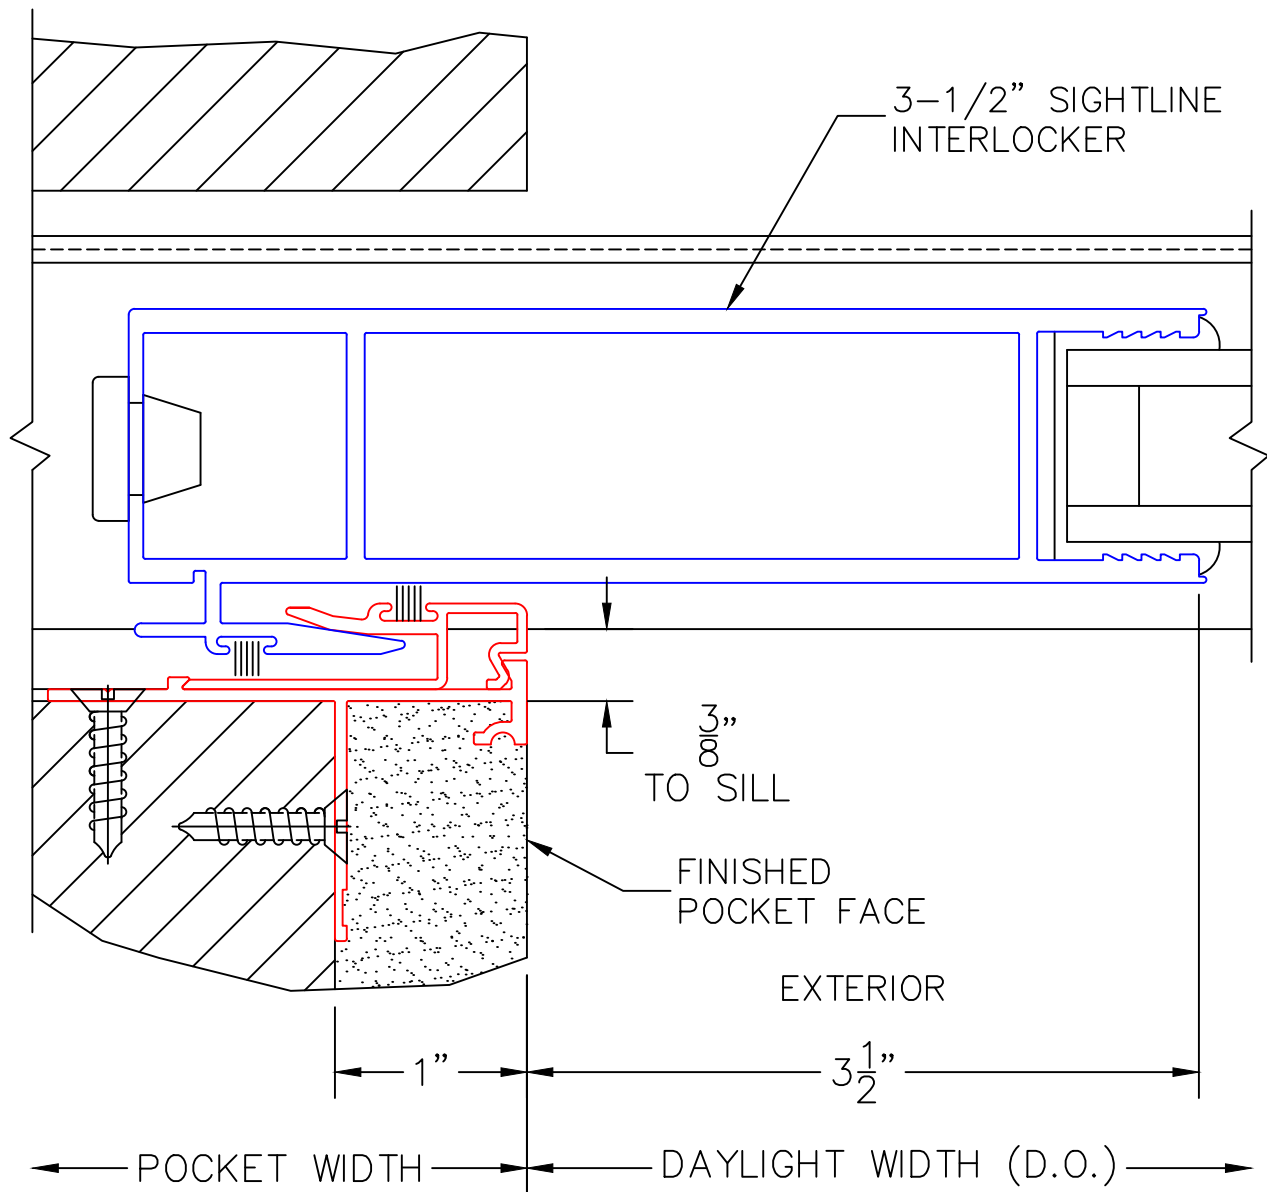

SILL PAN LEG
(POCKET ONLY)

4 ³/₈"

3 ¹³/₁₆" FRAME DEPTH

4 ³/₈" SILL PAN DEPTH

(USE RULER TO SCALE DIMENSIONS IN INCHES)

SCALE: FULL

PX DOOR

5

POCKET JAMB

(USE RULER TO SCALE DIMENSIONS IN INCHES)

SCALE: FULL

PX DOOR

6

2-PIECE POCKET INTERLOCKER

(USE RULER TO SCALE DIMENSIONS IN INCHES)

SCALE: FULL

PX DOOR

7

LOCK JAMB

(USE RULER TO SCALE DIMENSIONS IN INCHES)

SCALE: FULL

PXX DOOR

8

POCKET JAMB

(USE RULER TO SCALE DIMENSIONS IN INCHES)

SCALE: FULL

PXIXP DOOR

12

MEETING STILES

85⁵/₈"

EXTERIOR

ARCHETYPE LATCH WITH
FLUSH PULL HANDLES