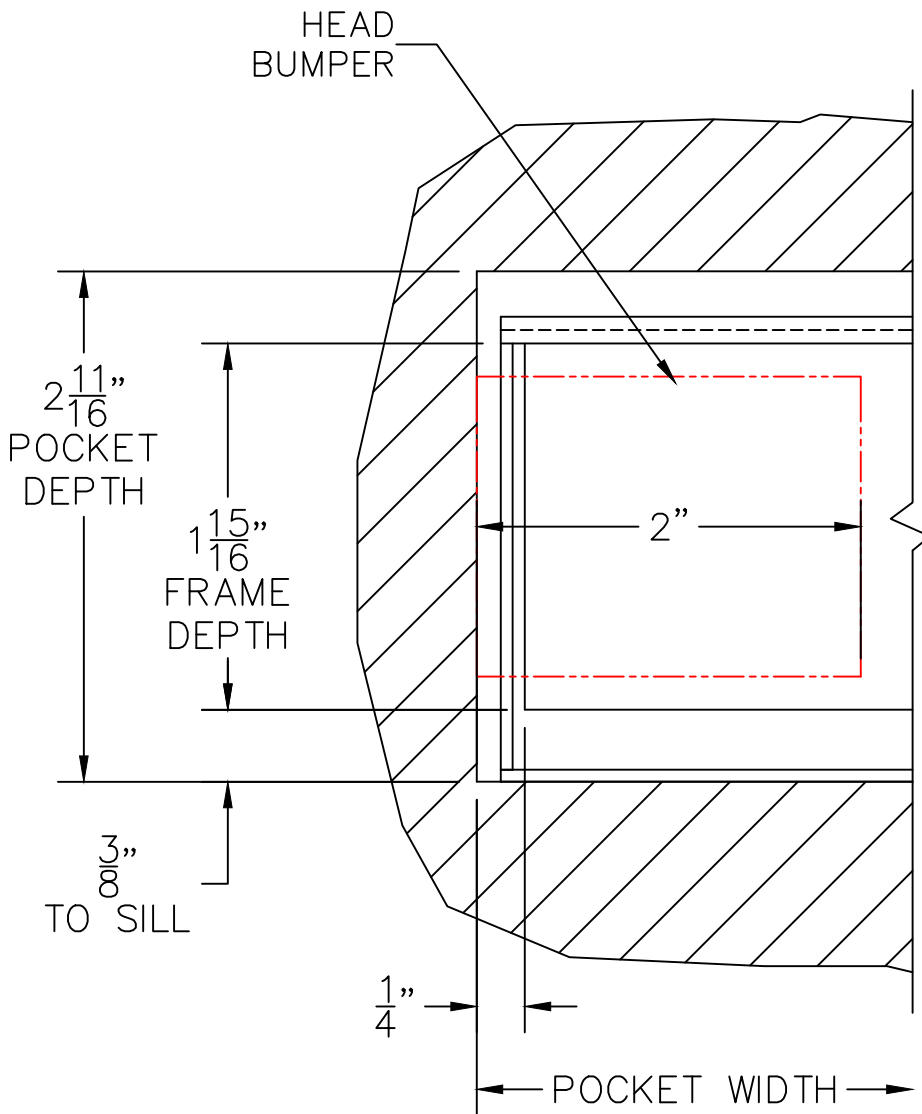

- GLASS PENETRATION: 11/16"
- EXTERIOR RATED PRODUCTS HAVE WEEP SLOTS ON HORIZONTAL SILLS.

(USE RULER TO SCALE DIMENSIONS IN INCHES)

SCALE: FULL

PX DOOR

①  
MULTI-SLIDE  
HEAD DETAIL

EXTERIOR

(USE RULER TO SCALE DIMENSIONS IN INCHES)

3.0 DIA

3.0 DIA

SILL PAN LEG  
(POCKET ONLY)

OPTIONAL  
SILL RISER

5 <sup>7</sup>/<sub>16</sub>"

1 <sup>15</sup>/<sub>16</sub>"

3 <sup>13</sup>/<sub>16</sub>" FRAME DEPTH

6 <sup>3</sup>/<sub>16</sub>" SILL PAN DEPTH W/RISER

(USE RULER TO SCALE DIMENSIONS IN INCHES)

**SCALE: FULL**

PX DOOR

5

POCKET JAMB

0 0.5 1  
(USE RULER TO SCALE DIMENSIONS IN INCHES)  
**SCALE: FULL**

PX DOOR

6

2-PIECE POCKET INTERLOCKER

(USE RULER TO SCALE DIMENSIONS IN INCHES)

SCALE: FULL

PX DOOR

7

LOCK JAMB

(USE RULER TO SCALE DIMENSIONS IN INCHES)

**SCALE: FULL**