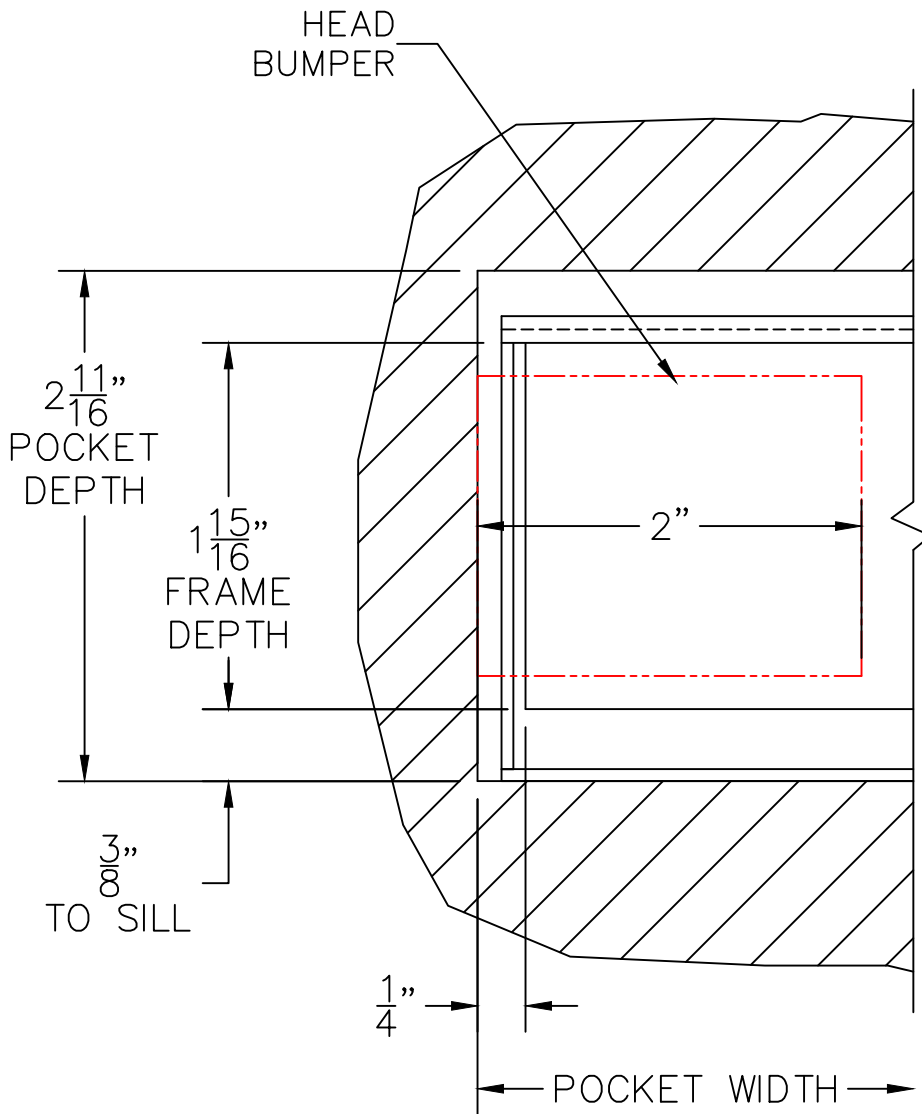

(USE RULER TO SCALE DIMENSIONS IN INCHES)

SCALE: 1/4

MULTI-SLIDE POCKET DOOR DETAILS

NOTE: CENTERLINES ARE NOT DIVIDED EQUALLY; CONFIRM CENTERLINES WHEN REQUIRED.

-GLASS PENETRATION: 11/16"
-NET FRAME WIDTH DOES NOT INCLUDE SILL PAN.
-SILL PAN EXTENDS 1/8" BEYOND EACH JAMB.
-ENCLOSED PX AND XP DOORS MAY REQUIRE POCKET DEMO FOR PANEL REMOVAL.

SILL PAN LEG
(POCKET ONLY)

4 ³/₈"

3 ¹³/₁₆" FRAME DEPTH

4 ³/₈" SILL PAN DEPTH

(USE RULER TO SCALE DIMENSIONS IN INCHES)

SCALE: FULL

PX DOOR

5

POCKET JAMB

(USE RULER TO SCALE DIMENSIONS IN INCHES)

SCALE: FULL

PX DOOR

6

2-PIECE POCKET INTERLOCKER

(USE RULER TO SCALE DIMENSIONS IN INCHES)

SCALE: FULL

(USE RULER TO SCALE DIMENSIONS IN INCHES)

SCALE: FULL

PXIXP DOOR

12

MEETING STILES

85⁵/₈"

EXTERIOR

ARCHETYPE LATCH WITH
FLUSH PULL HANDLES