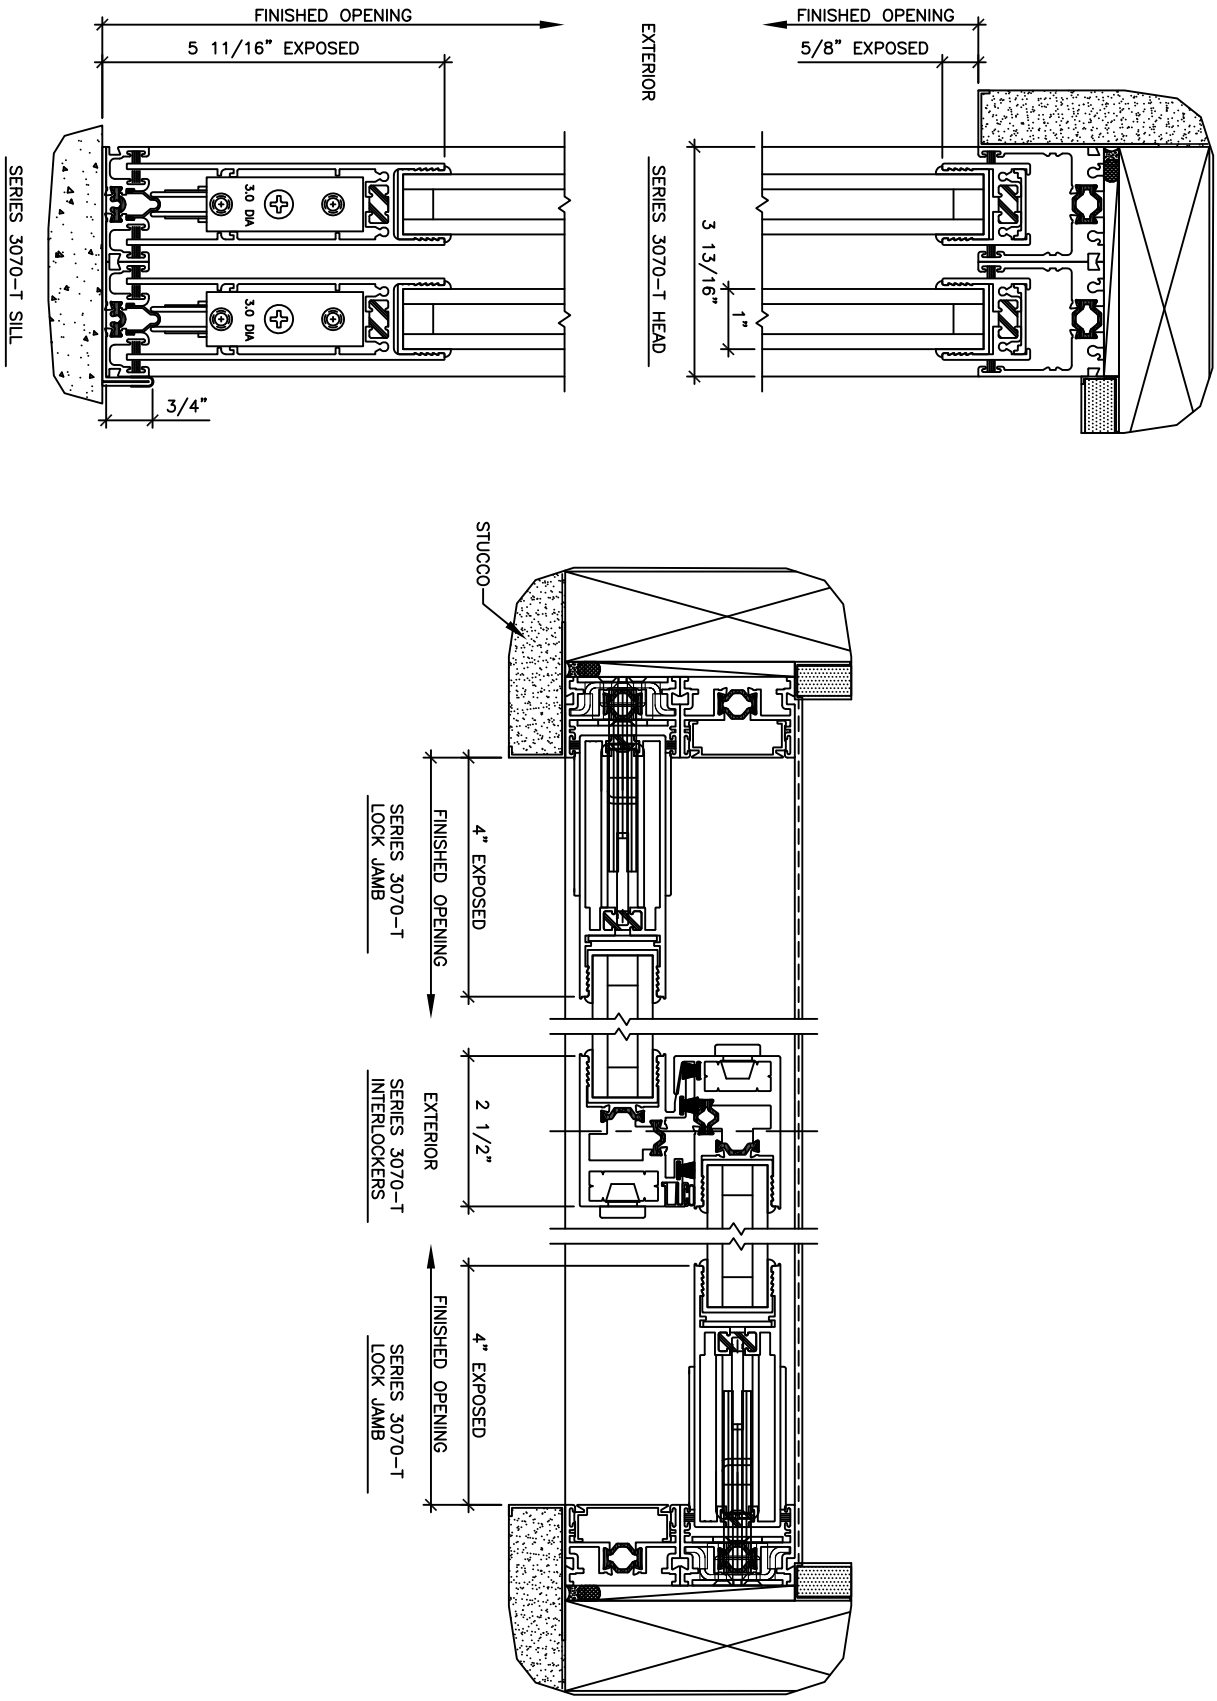

3070-T CONCEPT WALL CONDITIONS\_OPTION 1

	1 FLEETWOOD WAY CORONA, CA 92879 www.fleetwoodusa.com	MATERIAL: SERIES 3070-T	DRAWN BY: BL	DATE: 8/27/15	REVISIONS	DATE	DRAWN BY	COMMENTS
		CUSTOMER: FLEETWOOD WINDOWS AND DOORS	JOB NUMBER: NA	REV-1	4/5/17	BL	ADDED HEADER	
SCALE: 1/4" = 1" DRAWING NO. 1.01 SHEET 1 OF 1								