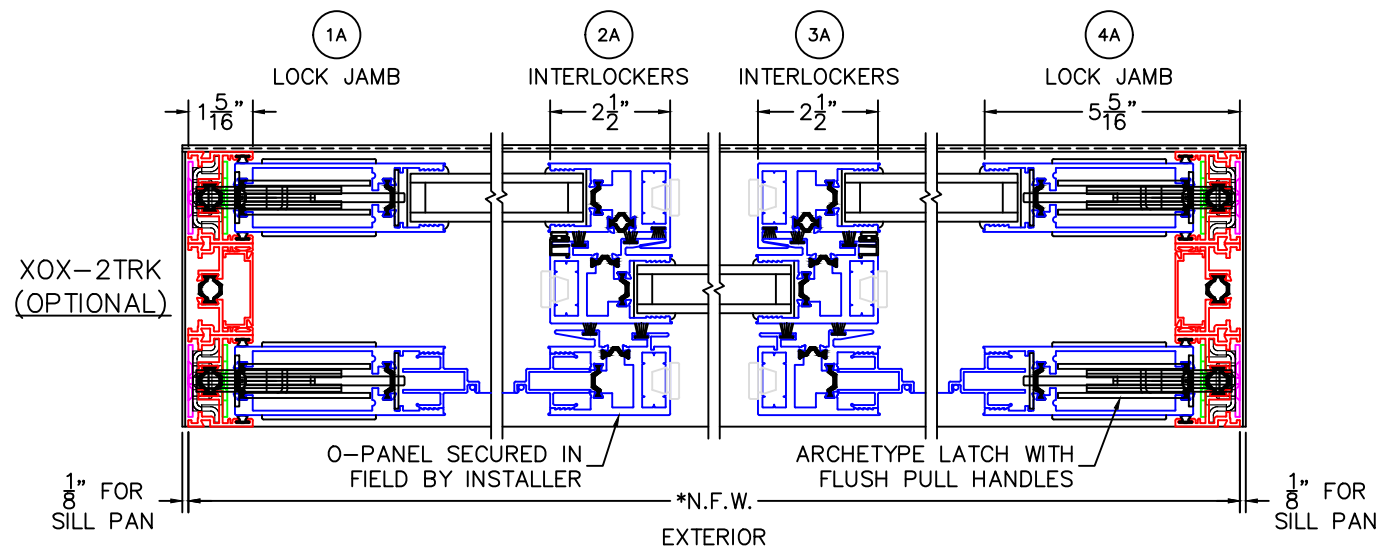

(USE RULER TO SCALE DIMENSIONS IN INCHES)

SCALE: 1/4

XOX W/SCREENS MULTI-SLIDE DOOR DETAILS

NOTE: CENTERLINES ARE NOT DIVIDED EQUALLY; CONFIRM CENTERLINES WHEN REQUIRED.

XOX DOOR

XOX-EQ DOOR

- \*NET FRAME WIDTH DOES NOT INCLUDE SILL PAN.
- SILL PAN EXTENDS 1/8" BEYOND EACH JAMB.
- PLAN VIEW DOES NOT SHOW RISER.
- FOR ADDITIONAL OPTIONS AND UPGRADES SEE DRAWINGS 3070-T-08 AND 3070-T-09.

- GLASS PENETRATION: 11/16"
- EXTERIOR RATED PRODUCTS HAVE WEEP SLOTS ON HORIZONTAL SILLS.