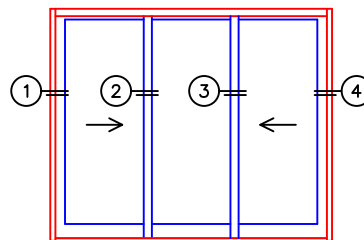

(USE RULER TO SCALE DIMENSIONS IN INCHES)

SCALE: 1/4

XOX W/SCREENS MULTI-SLIDE DOOR DETAILS

NOTE: CENTERLINES ARE NOT DIVIDED EQUALLY; CONFIRM CENTERLINES WHEN REQUIRED.

XOX DOOR

XOX-EQ DOOR

- \*NET FRAME WIDTH DOES NOT INCLUDE SILL PAN.
- SILL PAN EXTENDS 1/8" BEYOND EACH JAMB.
- PLAN VIEW DOES NOT SHOW RISER.
- FOR ADDITIONAL OPTIONS AND UPGRADES SEE DRAWINGS 3070-T-08 AND 3070-T-09.

- GLASS PENETRATION: 11/16"
- EXTERIOR RATED PRODUCTS HAVE WEEP SLOTS ON HORIZONTAL SILLS.