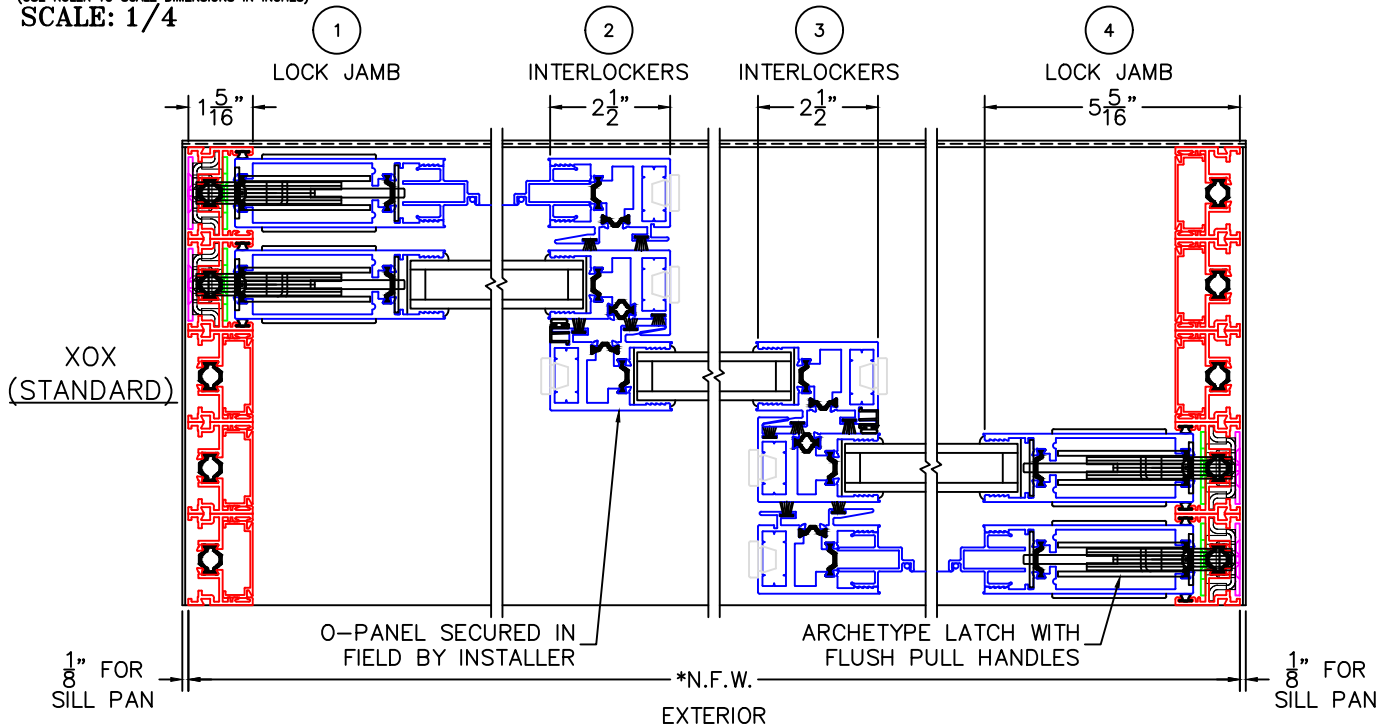

(USE RULER TO SCALE DIMENSIONS IN INCHES)

SCALE: 1/4

XOX W/SCREENS MULTI-SLIDE DOOR DETAILS

NOTE: CENTERLINES ARE NOT DIVIDED EQUALLY; CONFIRM CENTERLINES WHEN REQUIRED.

XOX DOOR

XOX-EQ DOOR

- \*NET FRAME WIDTH DOES NOT INCLUDE SILL PAN.
- SILL PAN EXTENDS 1/8" BEYOND EACH JAMB.
- PLAN VIEW DOES NOT SHOW RISER.
- FOR ADDITIONAL OPTIONS AND UPGRADES SEE DRAWINGS 3070-T-08 AND 3070-T-09.

- GLASS PENETRATION: 11/16"
- EXTERIOR RATED PRODUCTS HAVE WEEP SLOTS ON HORIZONTAL SILLS.