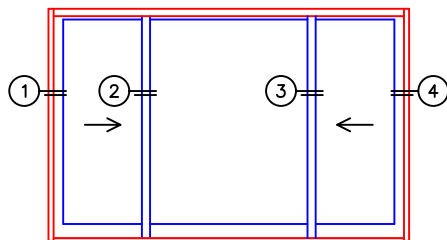

(USE RULER TO SCALE DIMENSIONS IN INCHES)

SCALE: 1/4

XOX W/SCREENS MULTI-SLIDE DOOR DETAILS

NOTE: CENTERLINES ARE NOT DIVIDED EQUALLY; CONFIRM CENTERLINES WHEN REQUIRED.

XOX DOOR

XOX-EQ DOOR

- \*NET FRAME WIDTH DOES NOT INCLUDE SILL PAN.
- SILL PAN EXTENDS 1/8" BEYOND EACH JAMB.
- PLAN VIEW DOES NOT SHOW RISER.
- FOR ADDITIONAL OPTIONS AND UPGRADES SEE DRAWINGS 3070-T-08 AND 3070-T-09.

- GLASS PENETRATION: 11/16"
- EXTERIOR RATED PRODUCTS HAVE WEEP SLOTS ON HORIZONTAL SILLS.