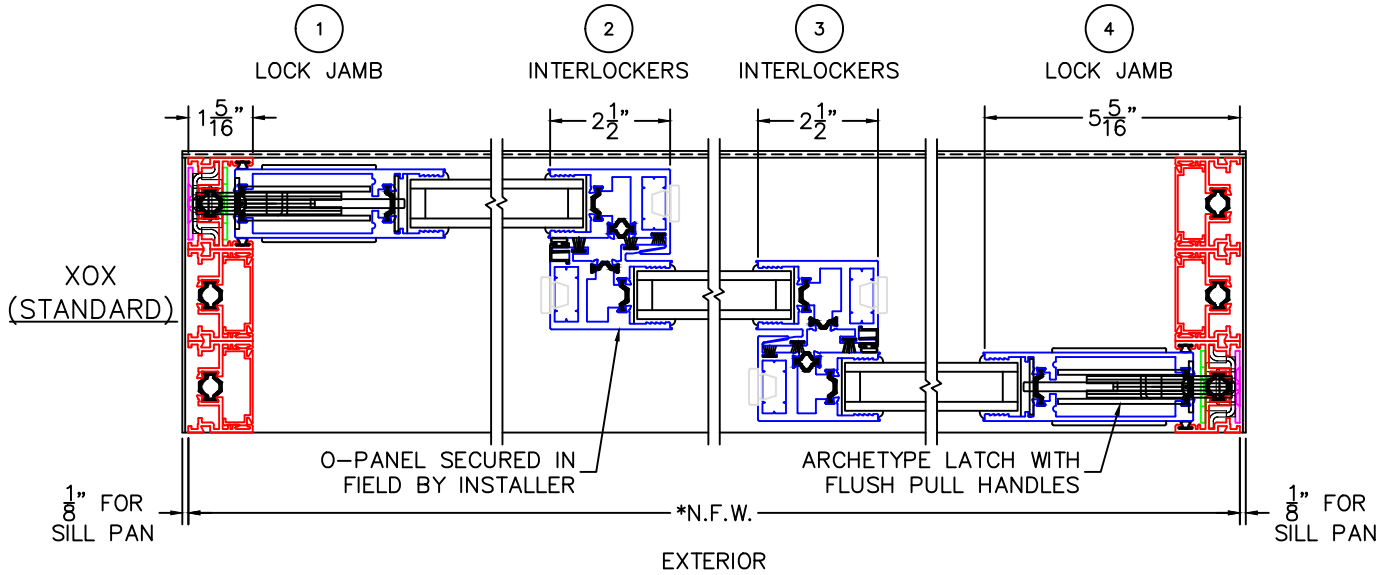

(USE RULER TO SCALE DIMENSIONS IN INCHES)
SCALE: 1/4

XOX MULTI-SLIDE DOOR DETAILS

NOTE: CENTERLINES ARE NOT DIVIDED EQUALLY; CONFIRM CENTERLINES WHEN REQUIRED.

*NET FRAME WIDTH DOES NOT INCLUDE SILL PAN.
-SILL PAN EXTENDS 1/8" BEYOND EACH JAMB.
-FOR ADDITIONAL OPTIONS AND UPGRADES SEE DRAWINGS 3070-T-08 AND 3070-T-09.

-GLASS PENETRATION: 11/16"
-EXTERIOR RATED PRODUCTS HAVE WEEP SLOTS ON HORIZONTAL SILLS.