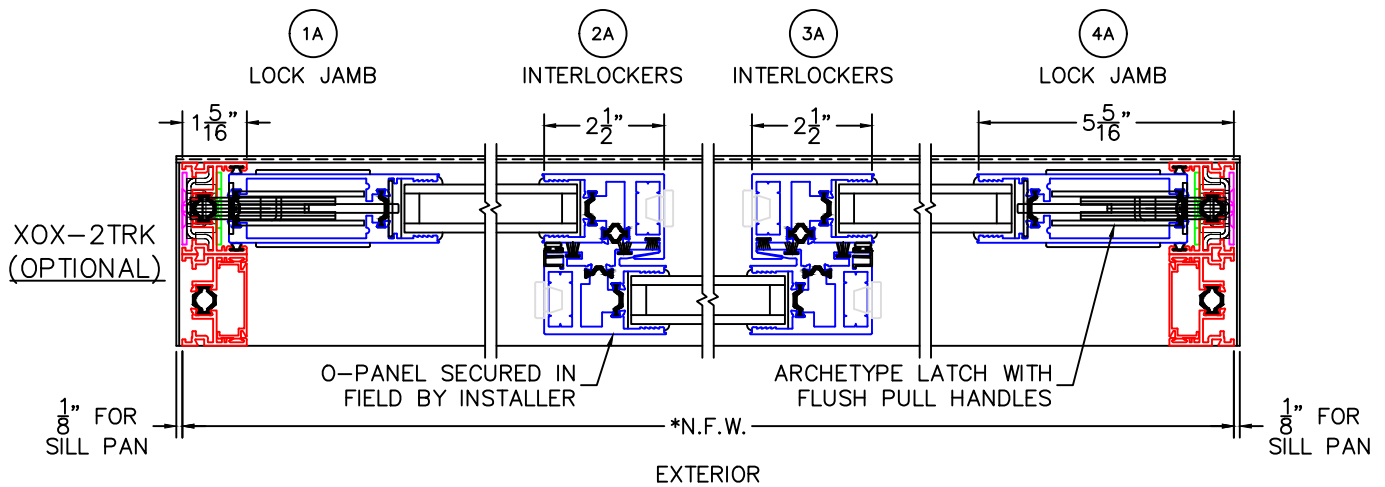

(USE RULER TO SCALE DIMENSIONS IN INCHES)
SCALE: 1/4

XOX MULTI-SLIDE DOOR DETAILS

NOTE: CENTERLINES ARE NOT DIVIDED EQUALLY; CONFIRM CENTERLINES WHEN REQUIRED.

*NET FRAME WIDTH DOES NOT INCLUDE SILL PAN.
-SILL PAN EXTENDS 1/8" BEYOND EACH JAMB.
-FOR ADDITIONAL OPTIONS AND UPGRADES SEE DRAWINGS 3070-T-08 AND 3070-T-09.

-GLASS PENETRATION: 11/16"
-EXTERIOR RATED PRODUCTS HAVE WEEP SLOTS ON HORIZONTAL SILLS.