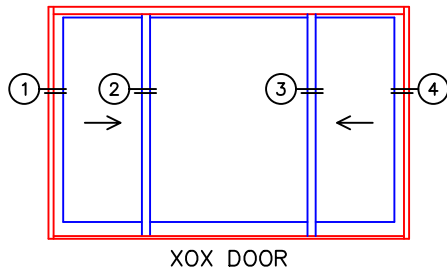

(USE RULER TO SCALE DIMENSIONS IN INCHES)
SCALE: 1/4

XOX MULTI-SLIDE DOOR DETAILS

NOTE: CENTERLINES ARE NOT DIVIDED EQUALLY; CONFIRM CENTERLINES WHEN REQUIRED.

*NET FRAME WIDTH DOES NOT INCLUDE SILL PAN.
-SILL PAN EXTENDS 1/8" BEYOND EACH JAMB.
-FOR ADDITIONAL OPTIONS AND UPGRADES SEE DRAWINGS 3070-T-08 AND 3070-T-09.

-GLASS PENETRATION: 11/16"
-EXTERIOR RATED PRODUCTS HAVE WEEP SLOTS ON HORIZONTAL SILLS.