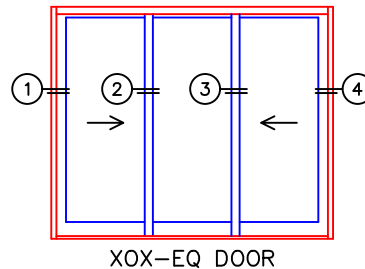

(USE RULER TO SCALE DIMENSIONS IN INCHES)
SCALE: 1/4

XOX MULTI-SLIDE DOOR DETAILS

NOTE: CENTERLINES ARE NOT DIVIDED EQUALLY; CONFIRM CENTERLINES WHEN REQUIRED.

*NET FRAME WIDTH DOES NOT INCLUDE SILL PAN.
-SILL PAN EXTENDS 1/8" BEYOND EACH JAMB.
-FOR ADDITIONAL OPTIONS AND UPGRADES SEE DRAWINGS 3070-T-08 AND 3070-T-09.

-GLASS PENETRATION: 11/16"
-EXTERIOR RATED PRODUCTS HAVE WEEP SLOTS ON HORIZONTAL SILLS.