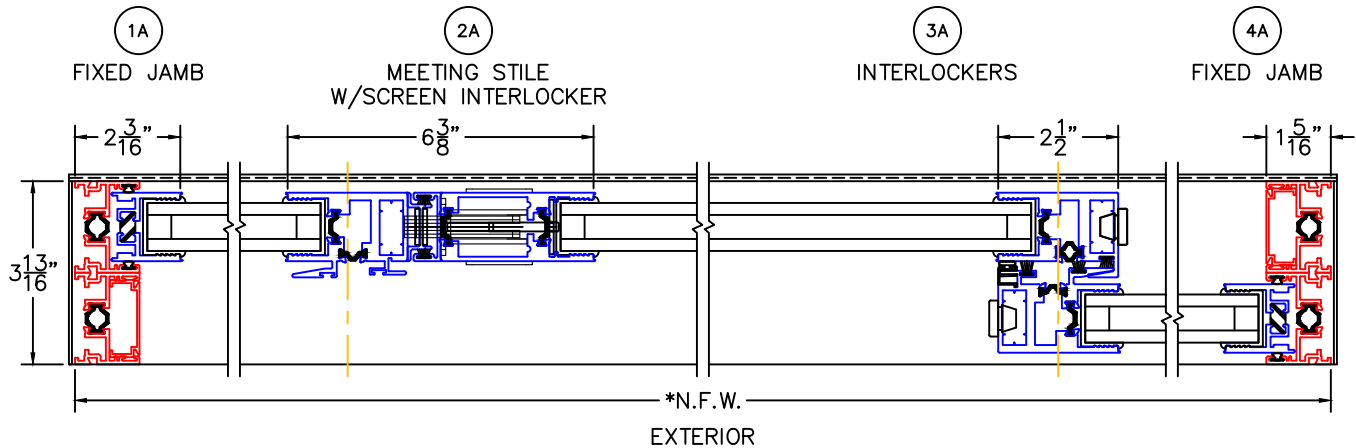

(USE RULER TO SCALE DIMENSIONS IN INCHES)
SCALE: 1/4

MULTI-SLIDE DOOR DETAILS OIXO SHOWN (OIXO OPPOSITE)

CONFIGURATION (A): SCREEN INTERLOCKER "YES" WITH SCREEN

CONFIGURATION (B): SCREEN INTERLOCKER "YES" WITH NO SCREEN

CONFIGURATION (C): SCREEN INTERLOCKER "NO" (DOES NOT ACCEPT SCREENS)

- *NET FRAME WIDTH DOES NOT INCLUDE SILL PAN.
- SILL PAN EXTENDS 1/8" BEYOND EACH JAMB.
- CONFIGURATIONS (A) AND (B) REQUIRE FLUSH STACK.
- FOR ADDITIONAL OPTIONS AND UPGRADES SEE DRAWINGS 3070-T-08 AND 3070-T-09.

- GLASS PENETRATION: 11/16"
- EXTERIOR RATED PRODUCTS HAVE WEEP SLOTS ON HORIZONTAL SILLS.