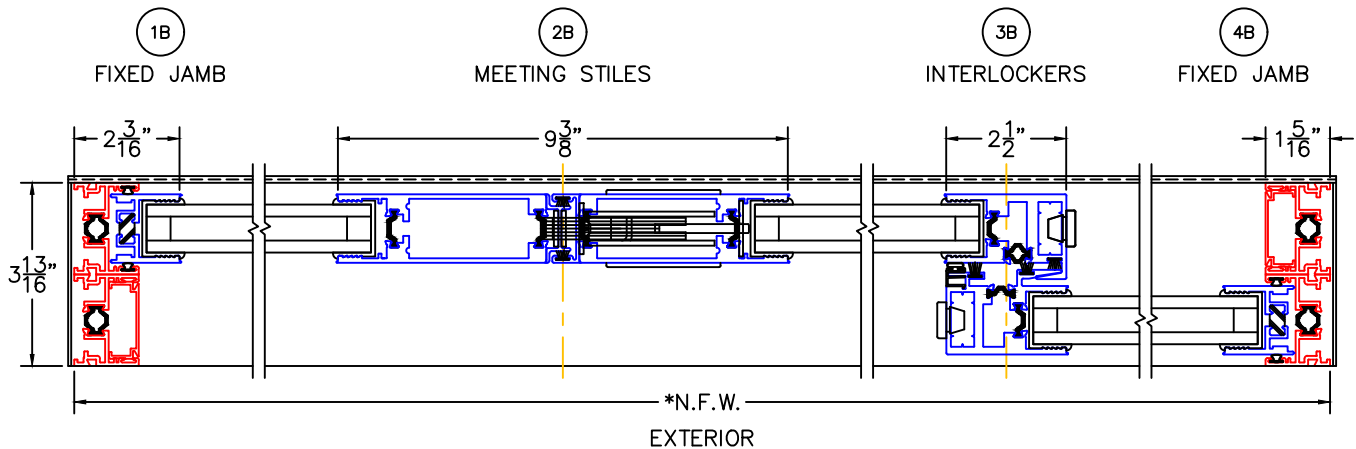

(USE RULER TO SCALE DIMENSIONS IN INCHES)
SCALE: 1/4

MULTI-SLIDE DOOR DETAILS OIXO SHOWN (OIXO OPPOSITE)

*STANDARD CONFIGURATION WITH SCREENS

*STANDARD CONFIGURATION WITHOUT SCREENS

OPTIONAL CONFIGURATION - NO SCREEN INTERLOCKER (DOES NOT ACCEPT SCREENS)

-*NET FRAME WIDTH DOES NOT INCLUDE SILL PAN.
-SILL PAN EXTENDS 1/8" BEYOND EACH JAMB.
-FOR ADDITIONAL OPTIONS AND UPGRADES
SEE DRAWINGS 3070-T-08 AND 3070-T-09.

-GLASS PENETRATION: 11/16"
-EXTERIOR RATED PRODUCTS HAVE
WEEP SLOTS ON HORIZONTAL SILLS.