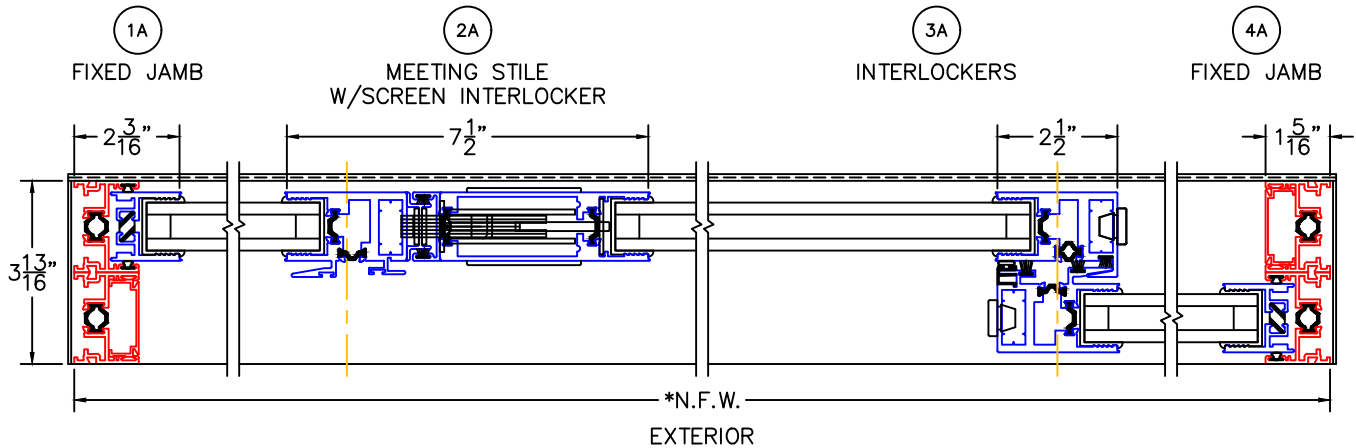

(USE RULER TO SCALE DIMENSIONS IN INCHES)
SCALE: 1/4

MULTI-SLIDE DOOR DETAILS OIXO SHOWN (OIXO OPPOSITE)

*STANDARD CONFIGURATION WITH SCREENS

*STANDARD CONFIGURATION WITHOUT SCREENS

OPTIONAL CONFIGURATION - NO SCREEN INTERLOCKER (DOES NOT ACCEPT SCREENS)

-*NET FRAME WIDTH DOES NOT INCLUDE SILL PAN.
-SILL PAN EXTENDS 1/8" BEYOND EACH JAMB.
-FOR ADDITIONAL OPTIONS AND UPGRADES
SEE DRAWINGS 3070-T-08 AND 3070-T-09.

-GLASS PENETRATION: 11/16"
-EXTERIOR RATED PRODUCTS HAVE
WEEP SLOTS ON HORIZONTAL SILLS.