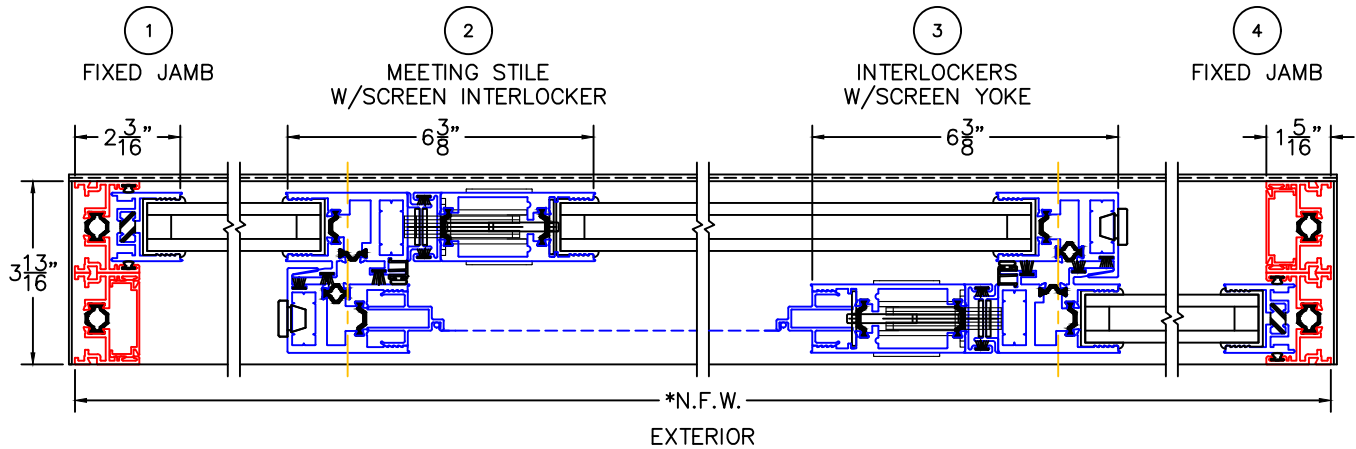

(USE RULER TO SCALE DIMENSIONS IN INCHES)
SCALE: 1/4

MULTI-SLIDE DOOR DETAILS OIXO SHOWN (OIXO OPPOSITE)

CONFIGURATION (A): SCREEN INTERLOCKER "YES" WITH SCREEN

CONFIGURATION (B): SCREEN INTERLOCKER "YES" WITH NO SCREEN

CONFIGURATION (C): SCREEN INTERLOCKER "NO" (DOES NOT ACCEPT SCREENS)

- *NET FRAME WIDTH DOES NOT INCLUDE SILL PAN.
- SILL PAN EXTENDS 1/8" BEYOND EACH JAMB.
- CONFIGURATIONS (A) AND (B) REQUIRE FLUSH STACK.
- FOR ADDITIONAL OPTIONS AND UPGRADES SEE DRAWINGS 3070-T-08 AND 3070-T-09.

- GLASS PENETRATION: 11/16"
- EXTERIOR RATED PRODUCTS HAVE WEEP SLOTS ON HORIZONTAL SILLS.