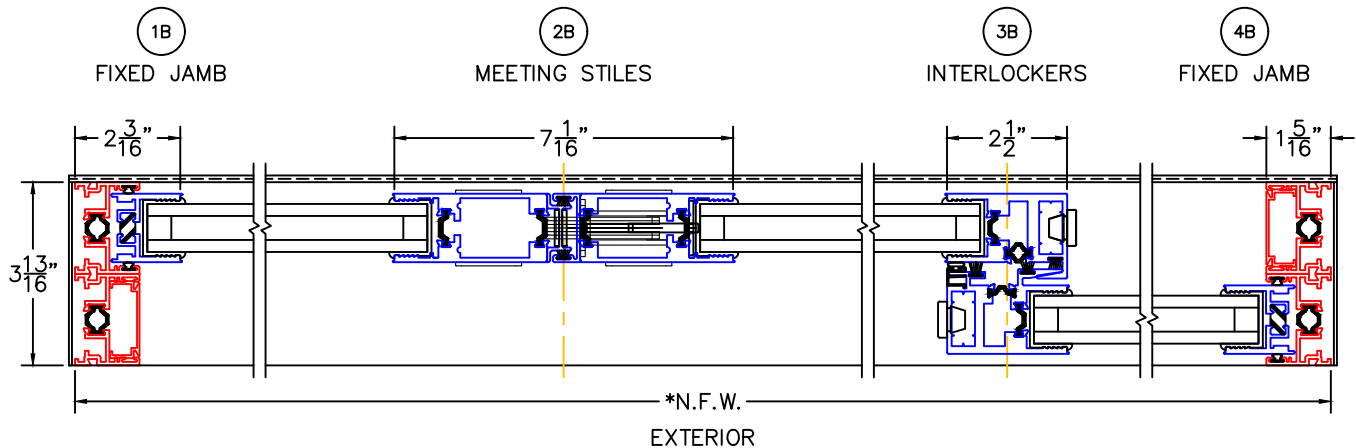

(USE RULER TO SCALE DIMENSIONS IN INCHES)
SCALE: 1/4

MULTI-SLIDE DOOR DETAILS OIXO SHOWN (OIXO OPPOSITE)

CONFIGURATION (A): SCREEN INTERLOCKER "YES" WITH SCREEN

CONFIGURATION (B): SCREEN INTERLOCKER "YES" WITH NO SCREEN

CONFIGURATION (C): SCREEN INTERLOCKER "NO" (DOES NOT ACCEPT SCREENS)

- *NET FRAME WIDTH DOES NOT INCLUDE SILL PAN.
- SILL PAN EXTENDS 1/8" BEYOND EACH JAMB.
- CONFIGURATIONS (A) AND (B) REQUIRE FLUSH STACK.
- FOR ADDITIONAL OPTIONS AND UPGRADES SEE DRAWINGS 3070-T-08 AND 3070-T-09.

- GLASS PENETRATION: 11/16"
- EXTERIOR RATED PRODUCTS HAVE WEEP SLOTS ON HORIZONTAL SILLS.