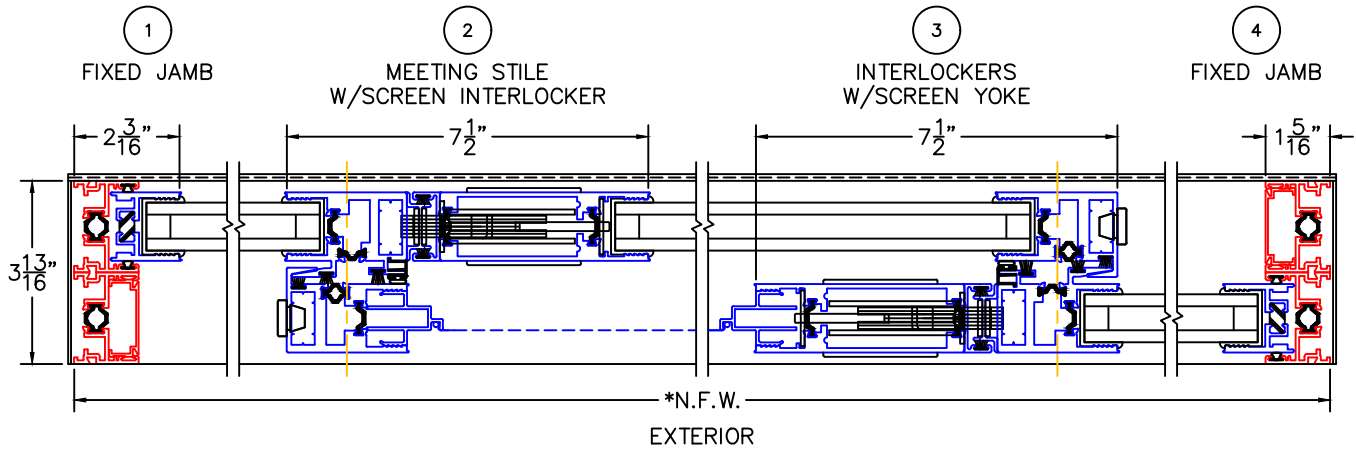

(USE RULER TO SCALE DIMENSIONS IN INCHES)
SCALE: 1/4

MULTI-SLIDE DOOR DETAILS OIXO SHOWN (OIXO OPPOSITE)

*STANDARD CONFIGURATION WITH SCREENS

*STANDARD CONFIGURATION WITHOUT SCREENS

OPTIONAL CONFIGURATION - NO SCREEN INTERLOCKER (DOES NOT ACCEPT SCREENS)

-*NET FRAME WIDTH DOES NOT INCLUDE SILL PAN.
-SILL PAN EXTENDS 1/8" BEYOND EACH JAMB.
-FOR ADDITIONAL OPTIONS AND UPGRADES
SEE DRAWINGS 3070-T-08 AND 3070-T-09.

-GLASS PENETRATION: 11/16"
-EXTERIOR RATED PRODUCTS HAVE
WEEP SLOTS ON HORIZONTAL SILLS.