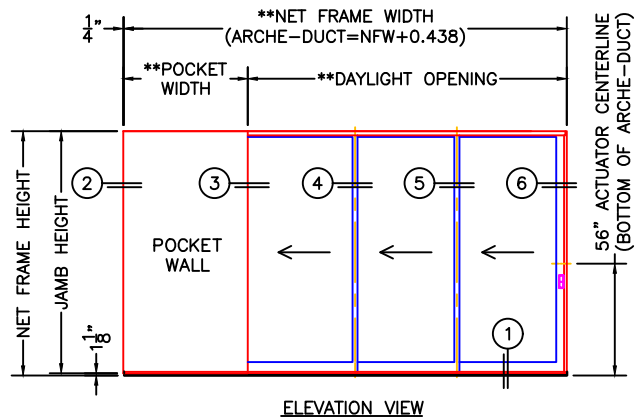

Important:

This product option requires extensive installation related planning.

MULTI-SLIDE ARCHE-DUCT WITH 1" DRAIN (DRAIN OPT-A SHOWN)

NOTES:

1. *FINISHED FLOOR BY OTHERS.
2. **WIDTH DIMENSIONS DO NOT INCLUDE ARCHE-DUCT.
3. ARCHE-DUCT DRAIN LOCATIONS AND SPACING PER ORDER.
4. ENCLOSED PX AND XP DOORS MAY REQUIRE POCKET DEMO FOR PANEL REMOVAL.

Important:

This product option requires extensive installation related planning.

MULTI-SLIDE ARCHE-DUCT WITH 1/2" DRAIN (DRAIN OPT-A SHOWN)

NOTES:

1. *FINISHED FLOOR BY OTHERS.
2. **WIDTH DIMENSIONS DO NOT INCLUDE ARCHE-DUCT.
3. ARCHE-DUCT DRAIN LOCATIONS AND SPACING PER ORDER.
4. ENCLOSED PX AND XP DOORS MAY REQUIRE POCKET DEMO FOR PANEL REMOVAL.