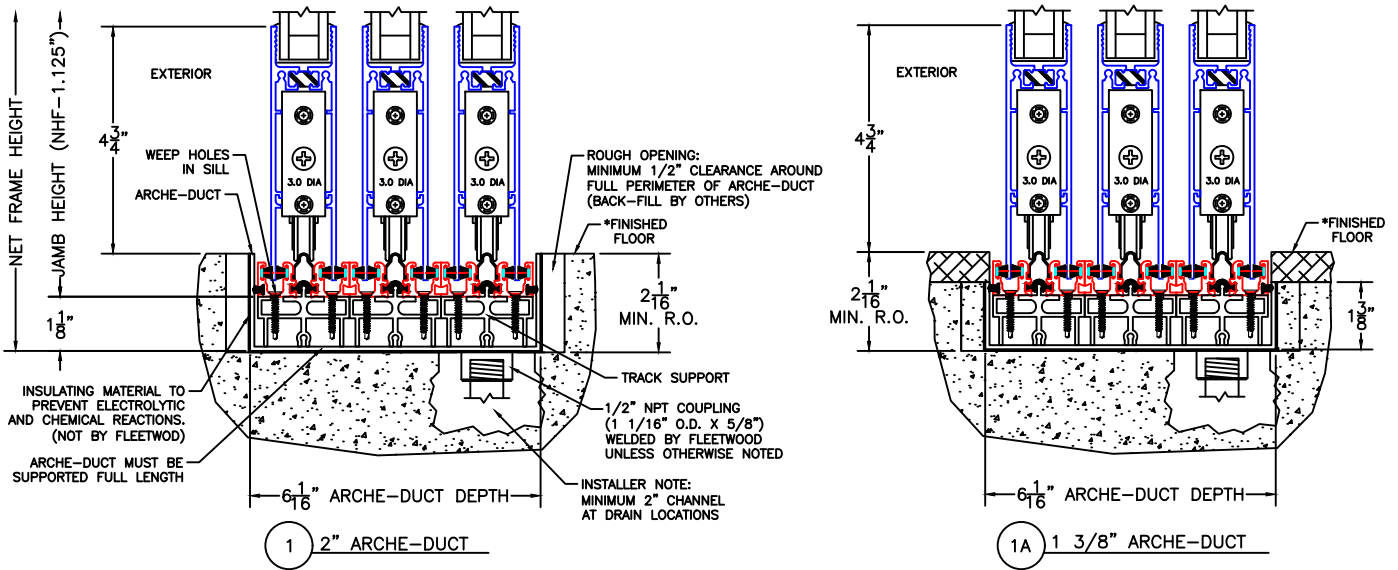

Important:

This product option requires extensive installation related planning.

MULTI-SLIDE ARCHE-DUCT WITH 1" DRAIN (DRAIN OPT-A SHOWN)

NOTES:

1. *FINISHED FLOOR BY OTHERS.
2. **WIDTH DIMENSIONS DO NOT INCLUDE ARCHÉ-DUCT.
3. ARCHÉ-DUCT DRAIN LOCATIONS AND SPACING PER ORDER.
4. ENCLOSED PX AND XP DOORS MAY REQUIRE POCKET DEMO FOR PANEL REMOVAL.

Important:

This product option requires extensive installation related planning.

MULTI-SLIDE ARCHE-DUCT WITH 1/2" DRAIN (DRAIN OPT-A SHOWN)

- NOTES:**
- *FINISHED FLOOR BY OTHERS.
 - **WIDTH DIMENSIONS DO NOT INCLUDE ARCHE-DUCT.
 - ARCHE-DUCT DRAIN LOCATIONS AND SPACING PER ORDER.
 - ENCLOSED PX AND XP DOORS MAY REQUIRE POCKET DEMO FOR PANEL REMOVAL.