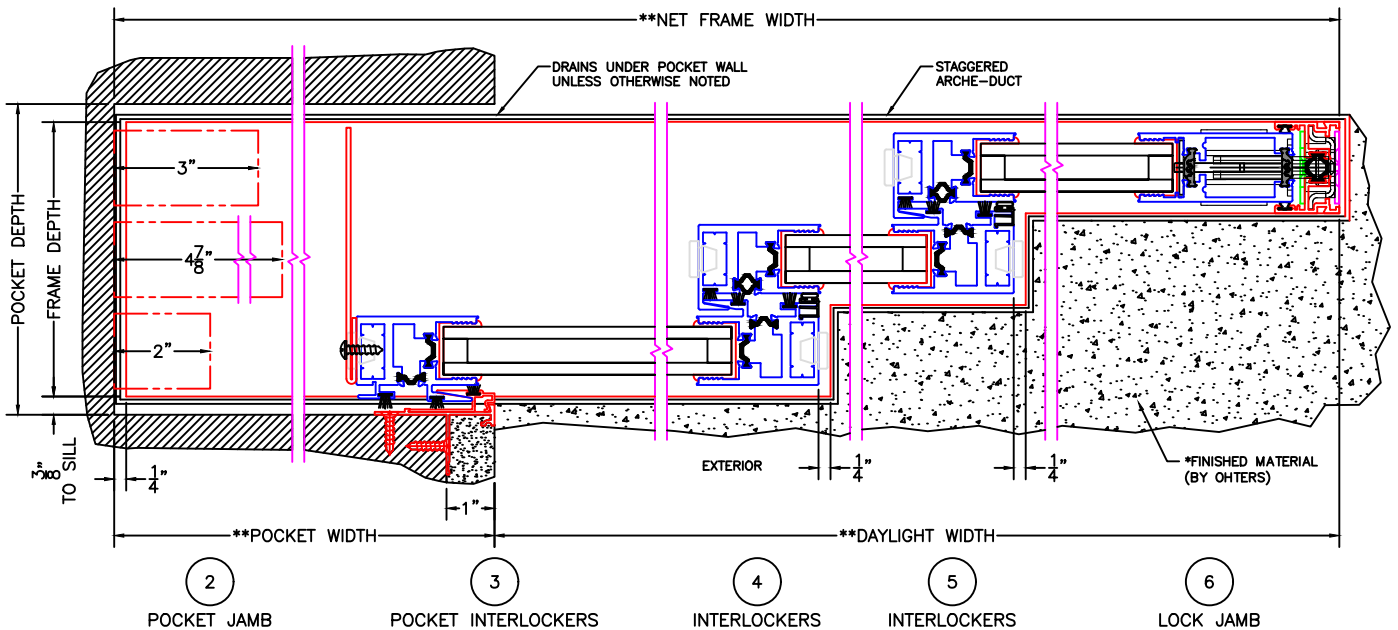

Important:

This product option requires extensive installation related planning.

MULTI-SLIDE ARCHE-DUCT WITH 1" DRAIN (DRAIN OPT-A SHOWN)

NOTES:

1. *FINISHED FLOOR BY OTHERS.
2. **WIDTH DIMENSIONS DO NOT INCLUDE ARCHE-DUCT.
3. ARCHE-DUCT DRAIN LOCATIONS AND SPACING PER ORDER.
4. ENCLOSED PX AND XP DOORS MAY REQUIRE POCKET DEMO FOR PANEL REMOVAL.

Important:

This product option requires extensive installation related planning.

MULTI-SLIDE ARCHE-DUCT WITH 1/2" DRAIN (DRAIN OPT-A SHOWN)

NOTES:

1. *FINISHED FLOOR BY OTHERS.
2. **WIDTH DIMENSIONS DO NOT INCLUDE ARCHE-DUCT.
3. ARCHE-DUCT DRAIN LOCATIONS AND SPACING PER ORDER.
4. ENCLOSED PX AND XP DOORS MAY REQUIRE POCKET DEMO FOR PANEL REMOVAL.