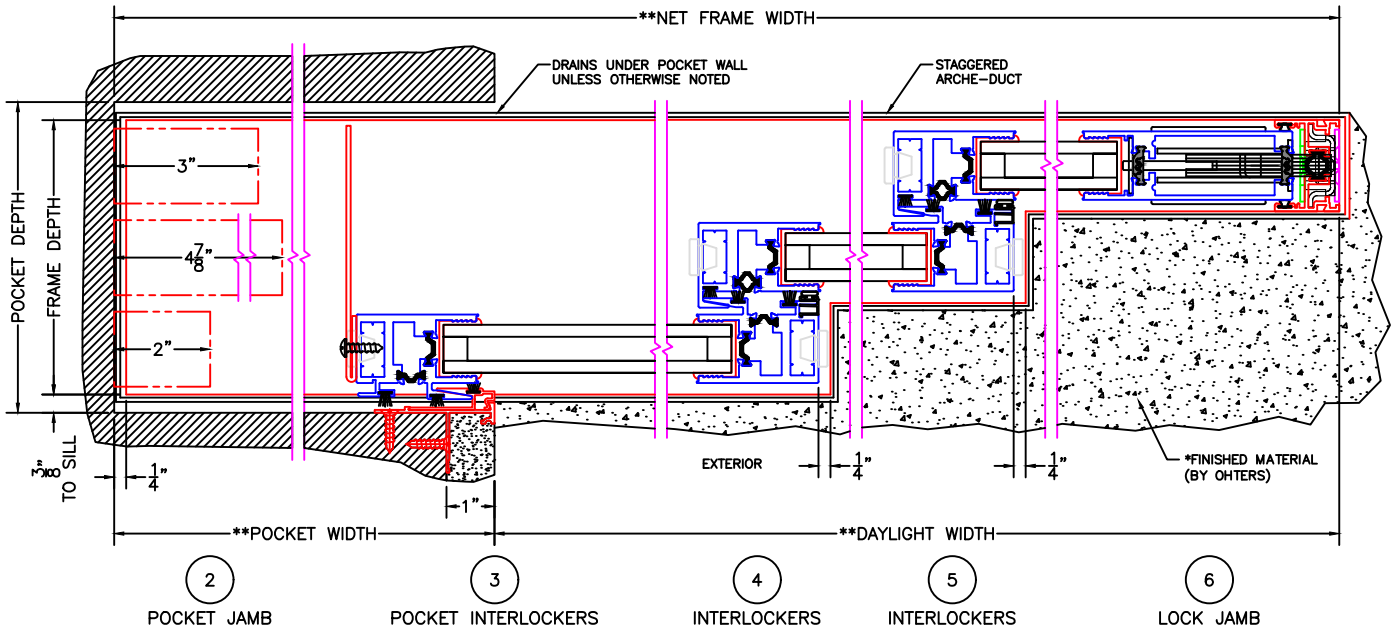

Important:

This product option requires extensive installation related planning.

MULTI-SLIDE ARCHE-DUCT WITH 1" DRAIN (DRAIN OPT-A SHOWN)

NOTES:

1. *FINISHED FLOOR BY OTHERS.
2. **WIDTH DIMENSIONS DO NOT INCLUDE ARCHÉ-DUCT.
3. ARCHÉ-DUCT DRAIN LOCATIONS AND SPACING PER ORDER.
4. ENCLOSED PX AND XP DOORS MAY REQUIRE POCKET DEMO FOR PANEL REMOVAL.

Important:

This product option requires extensive installation related planning.

MULTI-SLIDE ARCHE-DUCT WITH 1/2" DRAIN (DRAIN OPT-A SHOWN)

- NOTES:**
- *FINISHED FLOOR BY OTHERS.
 - **WIDTH DIMENSIONS DO NOT INCLUDE ARCHE-DUCT.
 - ARCHE-DUCT DRAIN LOCATIONS AND SPACING PER ORDER.
 - ENCLOSED PX AND XP DOORS MAY REQUIRE POCKET DEMO FOR PANEL REMOVAL.