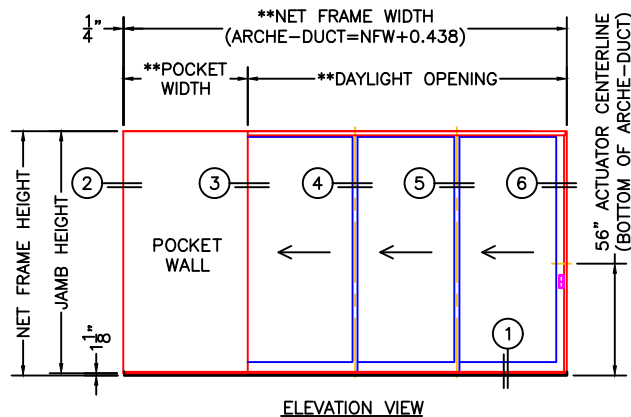

Important:

This product option requires extensive installation related planning.

MULTI-SLIDE ARCHE-DUCT WITH 1" DRAIN (DRAIN OPT-A SHOWN)

NOTES:

1. *FINISHED FLOOR BY OTHERS.
2. **WIDTH DIMENSIONS DO NOT INCLUDE ARCHE-DUCT.
3. ARCHE-DUCT DRAIN LOCATIONS AND SPACING PER ORDER.
4. ENCLOSED PX AND XP DOORS MAY REQUIRE POCKET DEMO FOR PANEL REMOVAL.

Important:

This product option requires extensive installation related planning.

MULTI-SLIDE ARCHE-DUCT WITH 1/2" DRAIN (DRAIN OPT-A SHOWN)

NOTES:

1. *FINISHED FLOOR BY OTHERS.
2. **WIDTH DIMENSIONS DO NOT INCLUDE ARCHE-DUCT.
3. ARCHE-DUCT DRAIN LOCATIONS AND SPACING PER ORDER.
4. ENCLOSED PX AND XP DOORS MAY REQUIRE POCKET DEMO FOR PANEL REMOVAL.