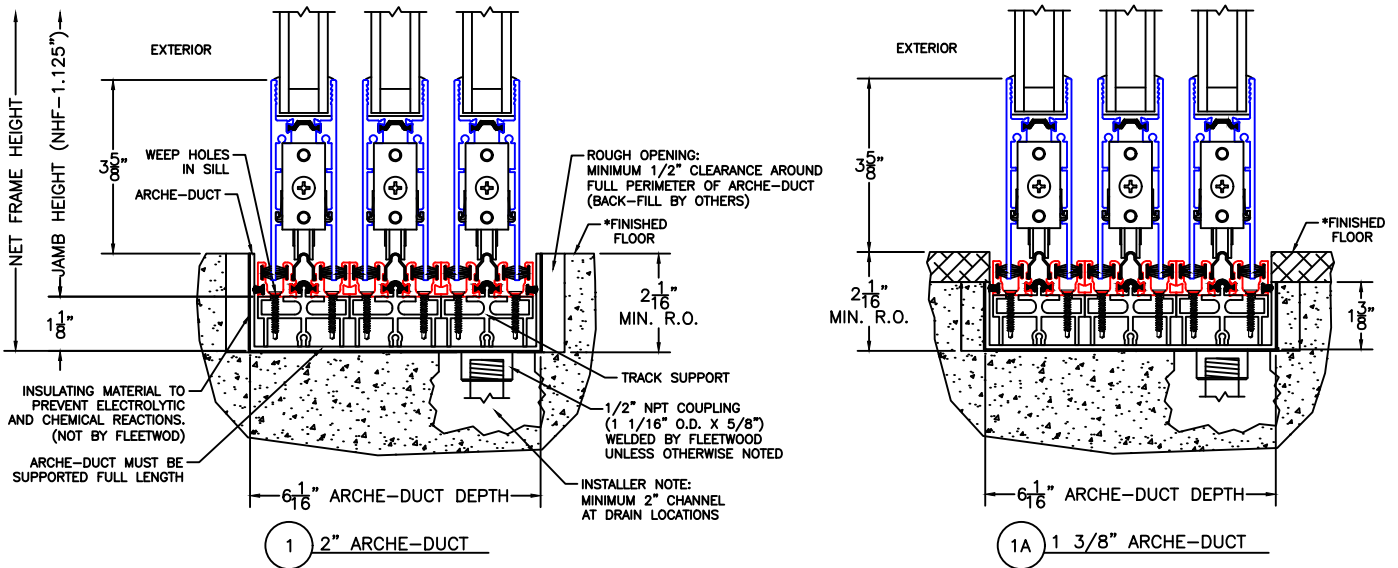

Important:

This product option requires extensive installation related planning.

MULTI-SLIDE ARCHE-DUCT WITH 1" DRAIN (DRAIN OPT-A SHOWN)

NOTES:

1. *FINISHED FLOOR BY OTHERS.
2. **WIDTH DIMENSIONS DO NOT INCLUDE ARCHE-DUCT.
3. ARCHE-DUCT DRAIN LOCATIONS AND SPACING PER ORDER.
4. ENCLOSED PX AND XP DOORS MAY REQUIRE POCKET DEMO FOR PANEL REMOVAL.

Important:

This product option requires extensive installation related planning.

MULTI-SLIDE ARCHE-DUCT WITH 1/2" DRAIN (DRAIN OPT-A SHOWN)

NOTES:

1. *FINISHED FLOOR BY OTHERS.
2. **WIDTH DIMENSIONS DO NOT INCLUDE ARCHE-DUCT.
3. ARCHE-DUCT DRAIN LOCATIONS AND SPACING PER ORDER.
4. ENCLOSED PX AND XP DOORS MAY REQUIRE POCKET DEMO FOR PANEL REMOVAL.