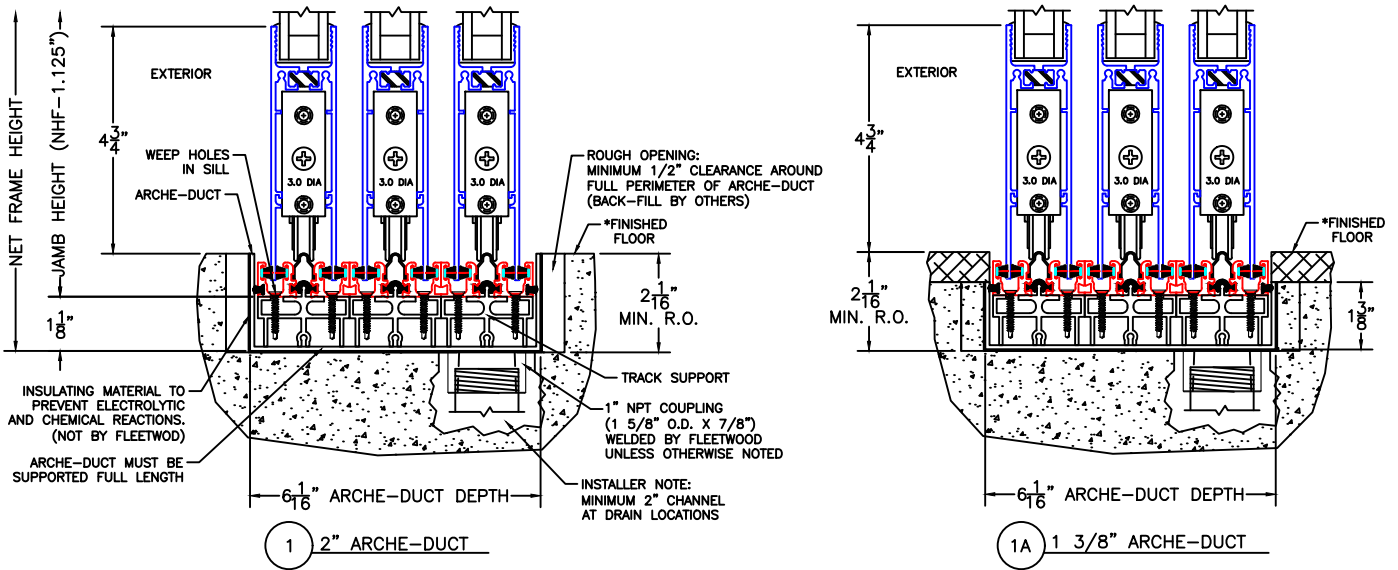

Important:

This product option requires extensive installation related planning.

MULTI-SLIDE ARCHE-DUCT WITH 1" DRAIN (DRAIN OPT-A SHOWN)

NOTES:

1. *FINISHED FLOOR BY OTHERS.
2. **WIDTH DIMENSIONS DO NOT INCLUDE ARCHÉ-DUCT.
3. ARCHÉ-DUCT DRAIN LOCATIONS AND SPACING PER ORDER.
4. ENCLOSED PX AND XP DOORS MAY REQUIRE POCKET DEMO FOR PANEL REMOVAL.

Important:

This product option requires extensive installation related planning.

MULTI-SLIDE ARCHE-DUCT WITH 1/2" DRAIN (DRAIN OPT-A SHOWN)

- NOTES:**
- *FINISHED FLOOR BY OTHERS.
 - **WIDTH DIMENSIONS DO NOT INCLUDE ARCHE-DUCT.
 - ARCHE-DUCT DRAIN LOCATIONS AND SPACING PER ORDER.
 - ENCLOSED PX AND XP DOORS MAY REQUIRE POCKET DEMO FOR PANEL REMOVAL.