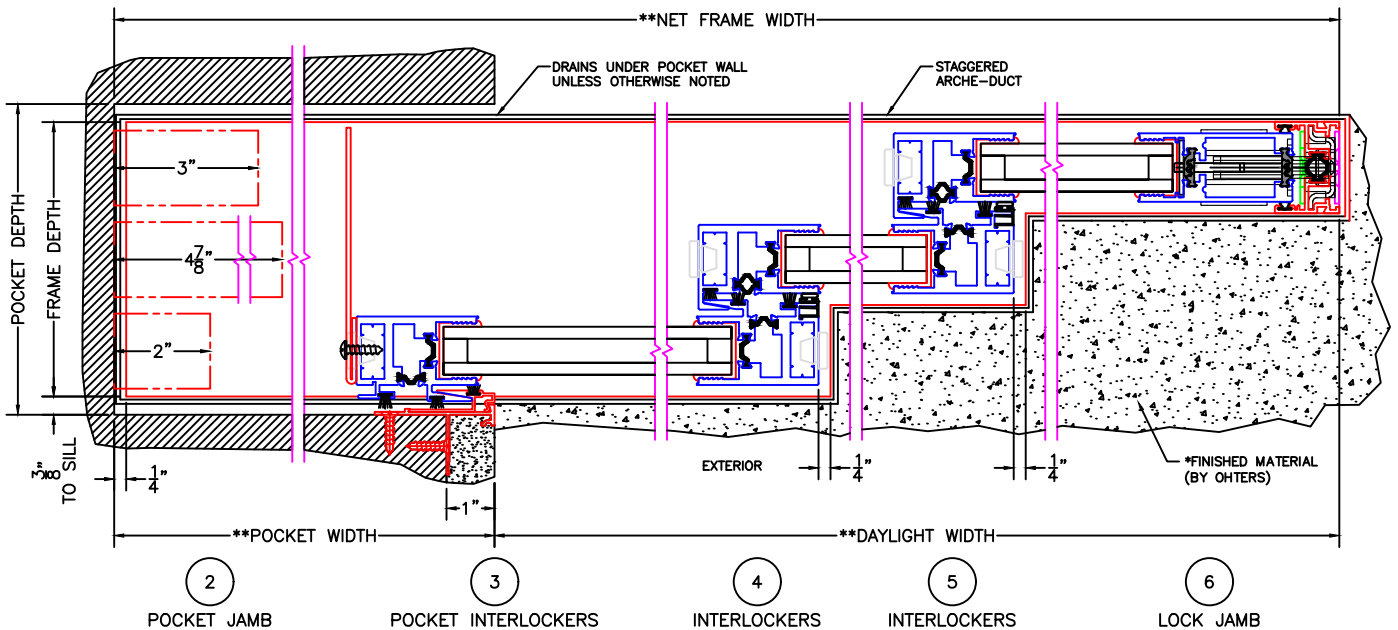

Important:

This product option requires extensive installation related planning.

MULTI-SLIDE ARCHE-DUCT WITH 1" DRAIN (DRAIN OPT-A SHOWN)

NOTES:

1. *FINISHED FLOOR BY OTHERS.
2. **WIDTH DIMENSIONS DO NOT INCLUDE ARCHE-DUCT.
3. ARCHE-DUCT DRAIN LOCATIONS AND SPACING PER ORDER.
4. ENCLOSED PX AND XP DOORS MAY REQUIRE POCKET DEMO FOR PANEL REMOVAL.

Important:

This product option requires extensive installation related planning.

MULTI-SLIDE ARCHE-DUCT WITH 1/2" DRAIN (DRAIN OPT-A SHOWN)

NOTES:

1. *FINISHED FLOOR BY OTHERS.
2. **WIDTH DIMENSIONS DO NOT INCLUDE ARCHE-DUCT.
3. ARCHE-DUCT DRAIN LOCATIONS AND SPACING PER ORDER.
4. ENCLOSED PX AND XP DOORS MAY REQUIRE POCKET DEMO FOR PANEL REMOVAL.