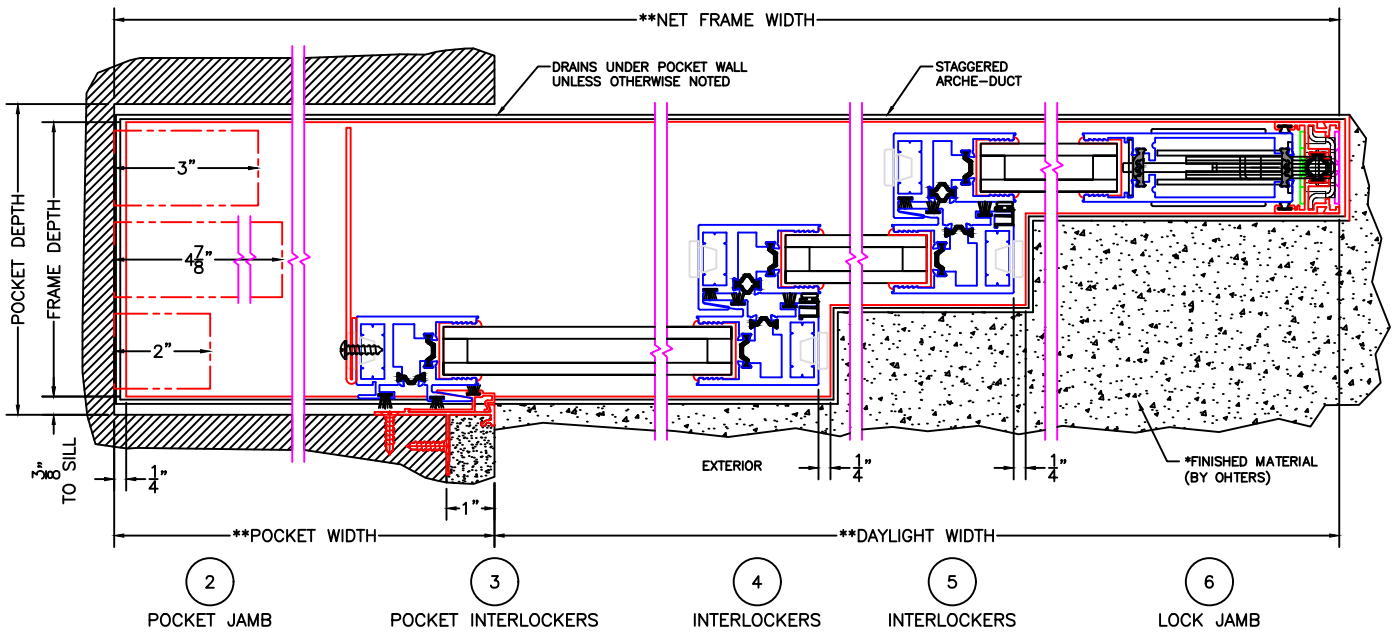

Important:

This product option requires extensive installation related planning.

MULTI-SLIDE ARCHE-DUCT WITH 1" DRAIN (DRAIN OPT-A SHOWN)

NOTES:

1. *FINISHED FLOOR BY OTHERS.
2. **WIDTH DIMENSIONS DO NOT INCLUDE ARCHÉ-DUCT.
3. ARCHÉ-DUCT DRAIN LOCATIONS AND SPACING PER ORDER.
4. ENCLOSED PX AND XP DOORS MAY REQUIRE POCKET DEMO FOR PANEL REMOVAL.

Important:

This product option requires extensive installation related planning.

MULTI-SLIDE ARCHE-DUCT WITH 1/2" DRAIN (DRAIN OPT-A SHOWN)

- NOTES:**
- *FINISHED FLOOR BY OTHERS.
 - **WIDTH DIMENSIONS DO NOT INCLUDE ARCHE-DUCT.
 - ARCHE-DUCT DRAIN LOCATIONS AND SPACING PER ORDER.
 - ENCLOSED PX AND XP DOORS MAY REQUIRE POCKET DEMO FOR PANEL REMOVAL.