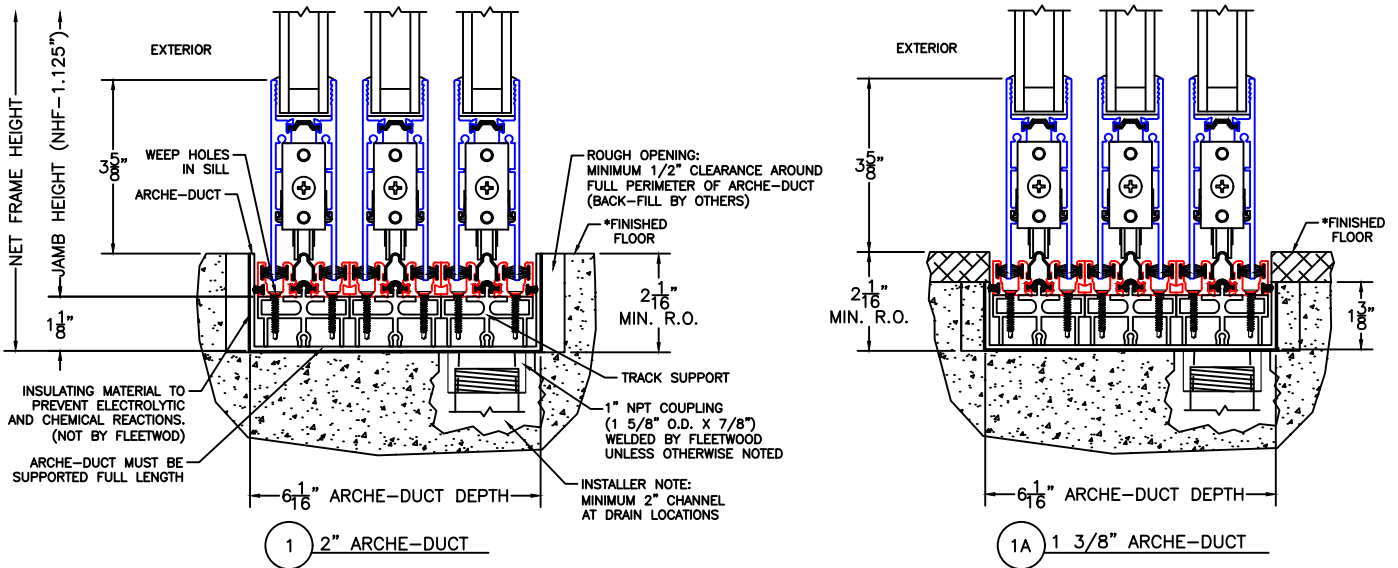

Important:

This product option requires extensive installation related planning.

MULTI-SLIDE ARCHE-DUCT WITH 1" DRAIN (DRAIN OPT-A SHOWN)

NOTES:

1. *FINISHED FLOOR BY OTHERS.
2. **WIDTH DIMENSIONS DO NOT INCLUDE ARCHE-DUCT.
3. ARCHE-DUCT DRAIN LOCATIONS AND SPACING PER ORDER.
4. ENCLOSED PX AND XP DOORS MAY REQUIRE POCKET DEMO FOR PANEL REMOVAL.

Important:

This product option requires extensive installation related planning.

MULTI-SLIDE ARCHE-DUCT WITH 1/2" DRAIN (DRAIN OPT-A SHOWN)

NOTES:

1. *FINISHED FLOOR BY OTHERS.
2. **WIDTH DIMENSIONS DO NOT INCLUDE ARCHE-DUCT.
3. ARCHE-DUCT DRAIN LOCATIONS AND SPACING PER ORDER.
4. ENCLOSED PX AND XP DOORS MAY REQUIRE POCKET DEMO FOR PANEL REMOVAL.