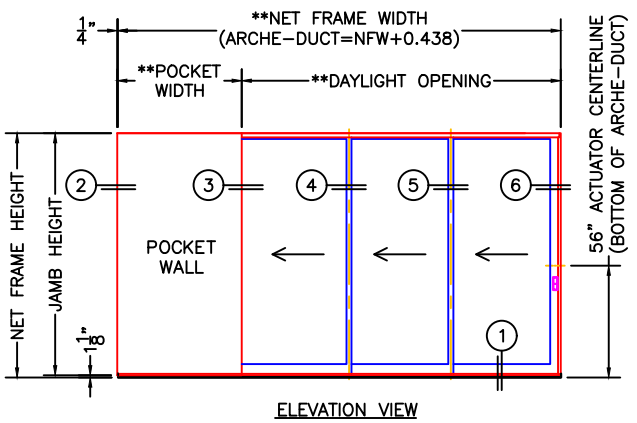

Important:

This product option requires extensive installation related planning.

MULTI-SLIDE ARCHE-DUCT WITH 1" DRAIN (DRAIN OPT-A SHOWN)

NOTES:

1. *FINISHED FLOOR BY OTHERS.
2. **WIDTH DIMENSIONS DO NOT INCLUDE ARCHÉ-DUCT.
3. ARCHÉ-DUCT DRAIN LOCATIONS AND SPACING PER ORDER.
4. ENCLOSED PX AND XP DOORS MAY REQUIRE POCKET DEMO FOR PANEL REMOVAL.

Important:

This product option requires extensive installation related planning.

MULTI-SLIDE ARCHE-DUCT WITH 1/2" DRAIN (DRAIN OPT-A SHOWN)

- NOTES:**
- *FINISHED FLOOR BY OTHERS.
 - **WIDTH DIMENSIONS DO NOT INCLUDE ARCHE-DUCT.
 - ARCHE-DUCT DRAIN LOCATIONS AND SPACING PER ORDER.
 - ENCLOSED PX AND XP DOORS MAY REQUIRE POCKET DEMO FOR PANEL REMOVAL.