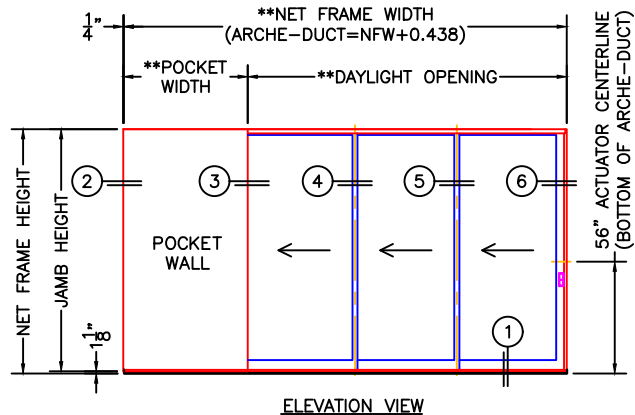

Important:

This product option requires extensive installation related planning.

MULTI-SLIDE ARCHE-DUCT WITH 1" DRAIN (DRAIN OPT-A SHOWN)

NOTES:

1. *FINISHED FLOOR BY OTHERS.
2. **WIDTH DIMENSIONS DO NOT INCLUDE ARCHÉ-DUCT.
3. ARCHÉ-DUCT DRAIN LOCATIONS AND SPACING PER ORDER.
4. ENCLOSED PX AND XP DOORS MAY REQUIRE POCKET DEMO FOR PANEL REMOVAL.

Important:

This product option requires extensive installation related planning.

MULTI-SLIDE ARCHE-DUCT WITH 1/2" DRAIN (DRAIN OPT-A SHOWN)

- NOTES:**
- *FINISHED FLOOR BY OTHERS.
 - **WIDTH DIMENSIONS DO NOT INCLUDE ARCHE-DUCT.
 - ARCHE-DUCT DRAIN LOCATIONS AND SPACING PER ORDER.
 - ENCLOSED PX AND XP DOORS MAY REQUIRE POCKET DEMO FOR PANEL REMOVAL.