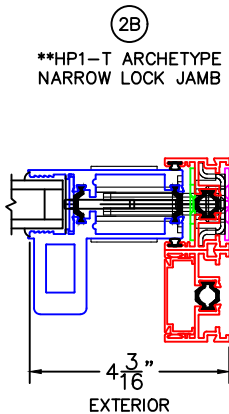

(USE RULER TO SCALE DIMENSIONS IN INCHES)
SCALE: 1/4"

OPTIONS AND UPGRADES

NOTES:
 -*HP2-T ARCHETYPE NARROW LOCK JAMB: NO KEYED CYLINDER.
 -**HP1-T ARCHETYPE NARROW LOCK JAMB: KEYED CYLINDER OPPOSITE HP ONLY.
 -GLASS PENETRATION: 11/16"

OPTIONS AND UPGRADES

(USE RULER TO SCALE DIMENSIONS IN INCHES)

SCALE: 3/4

1

HP2-T ARCHETYPE MEETING STILES

OPTIONS AND UPGRADES

(USE RULER TO SCALE DIMENSIONS IN INCHES)

SCALE: 3/4

(USE RULER TO SCALE DIMENSIONS IN INCHES)

SCALE: 3/4

1C

HP1-T ARCHETYPE NARROW MEETING STILES

OPTIONS AND UPGRADES

(USE RULER TO SCALE DIMENSIONS IN INCHES)

SCALE: FULL

1D

OPTIONS AND UPGRADES

2C

HP2-T ARCHETYPE LOCK STILE

0 0.5 1
(USE RULER TO SCALE DIMENSIONS IN INCHES)
SCALE: FULL

OPTIONS AND UPGRADES

2D

HP2-T ARCHETYPE LOCK STILE

ARCHETYPE LATCH WITH
FLUSH PULL HANDLES