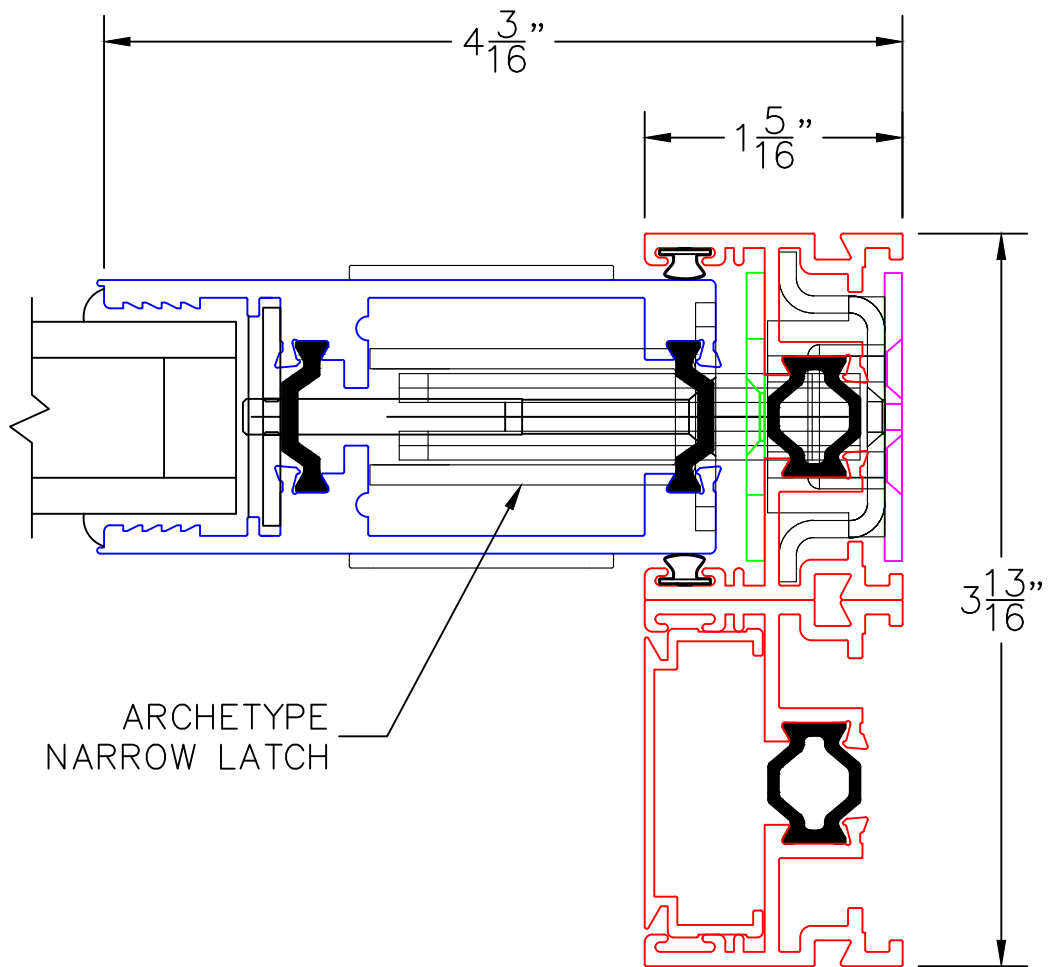

(USE RULER TO SCALE DIMENSIONS IN INCHES)

SCALE: 3/4

1C

HP1-T ARCHETYPE NARROW MEETING STILES

OPTIONS AND UPGRADES

(USE RULER TO SCALE DIMENSIONS IN INCHES)

SCALE: FULL

1D

ARCHETYPE NARROW
MEETING STILES

(USE RULER TO SCALE DIMENSIONS IN INCHES)

SCALE: FULL

OPTIONS AND UPGRADES

2

ARCHETYPE NARROW
LOCK STILE

EXTERIOR

0 0.5 1
(USE RULER TO SCALE DIMENSIONS IN INCHES)
SCALE: FULL

OPTIONS AND UPGRADES

2A

HP2-T ARCHETYPE NARROW LOCK STILE

0 0.5 1
(USE RULER TO SCALE DIMENSIONS IN INCHES)
SCALE: FULL

OPTIONS AND UPGRADES

2B

HP1-T ARCHETYPE NARROW LOCK STILE

0 0.5 1
(USE RULER TO SCALE DIMENSIONS IN INCHES)
SCALE: FULL

OPTIONS AND UPGRADES

2C

HP2-T ARCHETYPE LOCK STILE

0 0.5 1
(USE RULER TO SCALE DIMENSIONS IN INCHES)
SCALE: FULL

OPTIONS AND UPGRADES

2D

HP2-T ARCHETYPE LOCK STILE

ARCHETYPE LATCH WITH
FLUSH PULL HANDLES