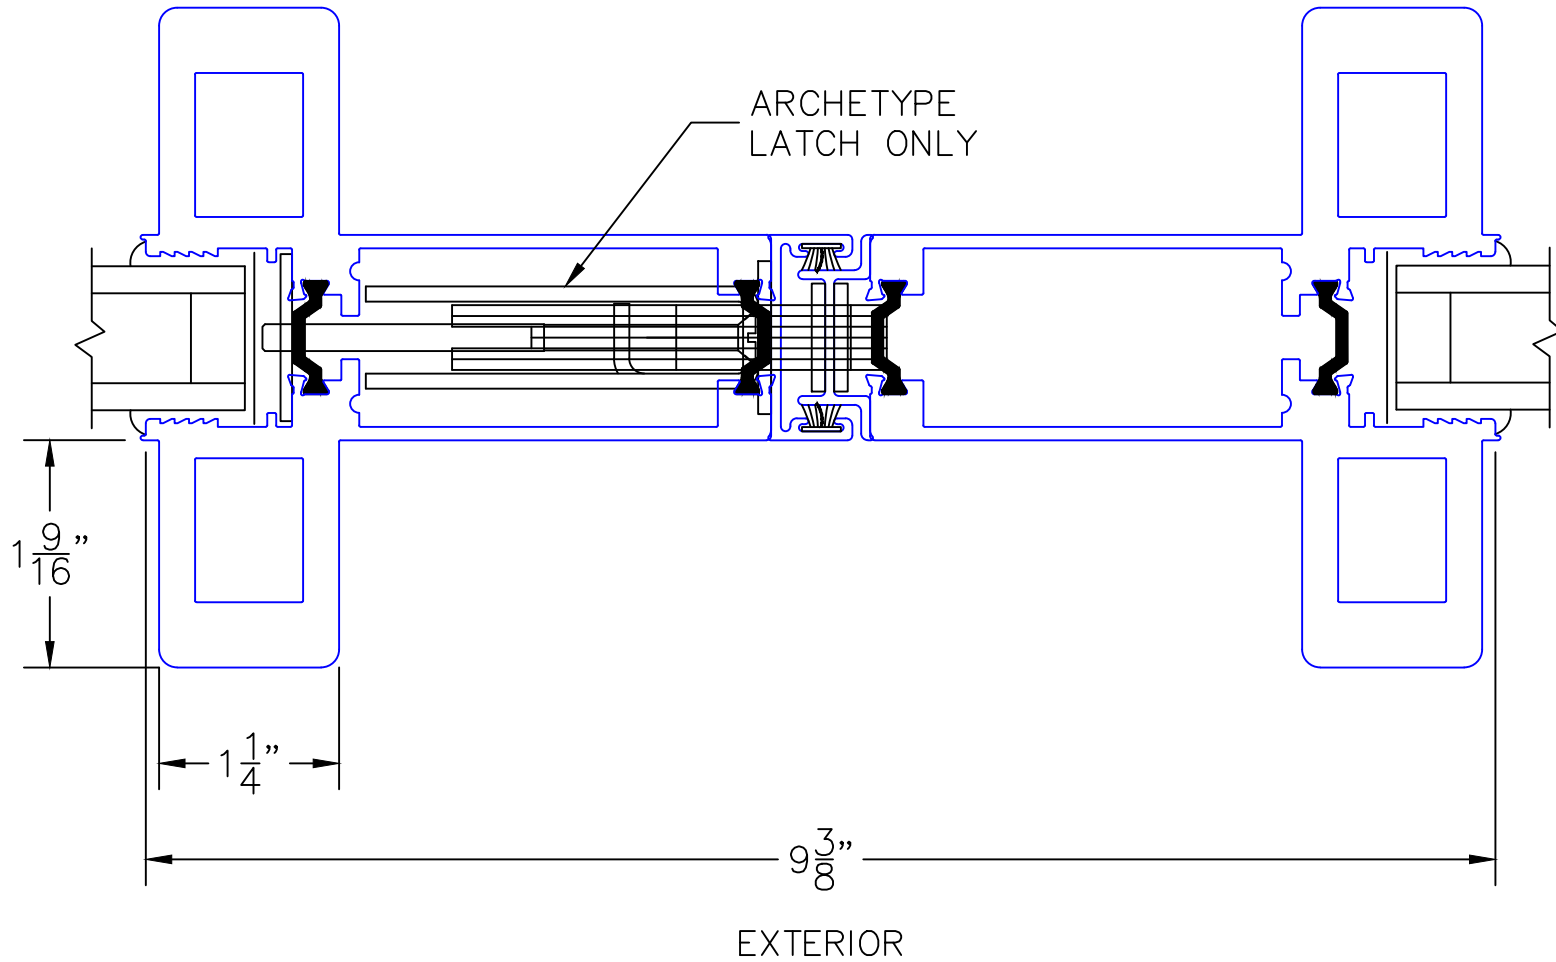

(USE RULER TO SCALE DIMENSIONS IN INCHES)
SCALE: 1/4"

OPTIONS AND UPGRADES

NOTES:
 -*HP2-T ARCHETYPE NARROW LOCK JAMB: NO KEYED CYLINDER.
 -**HP1-T ARCHETYPE NARROW LOCK JAMB: KEYED CYLINDER OPPOSITE HP ONLY.
 -GLASS PENETRATION: 11/16"

OPTIONS AND UPGRADES

(USE RULER TO SCALE DIMENSIONS IN INCHES)

SCALE: 3/4

1

HP2-T ARCHETYPE MEETING STILES

OPTIONS AND UPGRADES

(USE RULER TO SCALE DIMENSIONS IN INCHES)

SCALE: 3/4

1A

HP1-T ARCHETYPE MEETING STILES

OPTIONS AND UPGRADES

(USE RULER TO SCALE DIMENSIONS IN INCHES)

SCALE: 3/4

1B

HP2-T ARCHETYPE NARROW MEETING STILES

OPTIONS AND UPGRADES