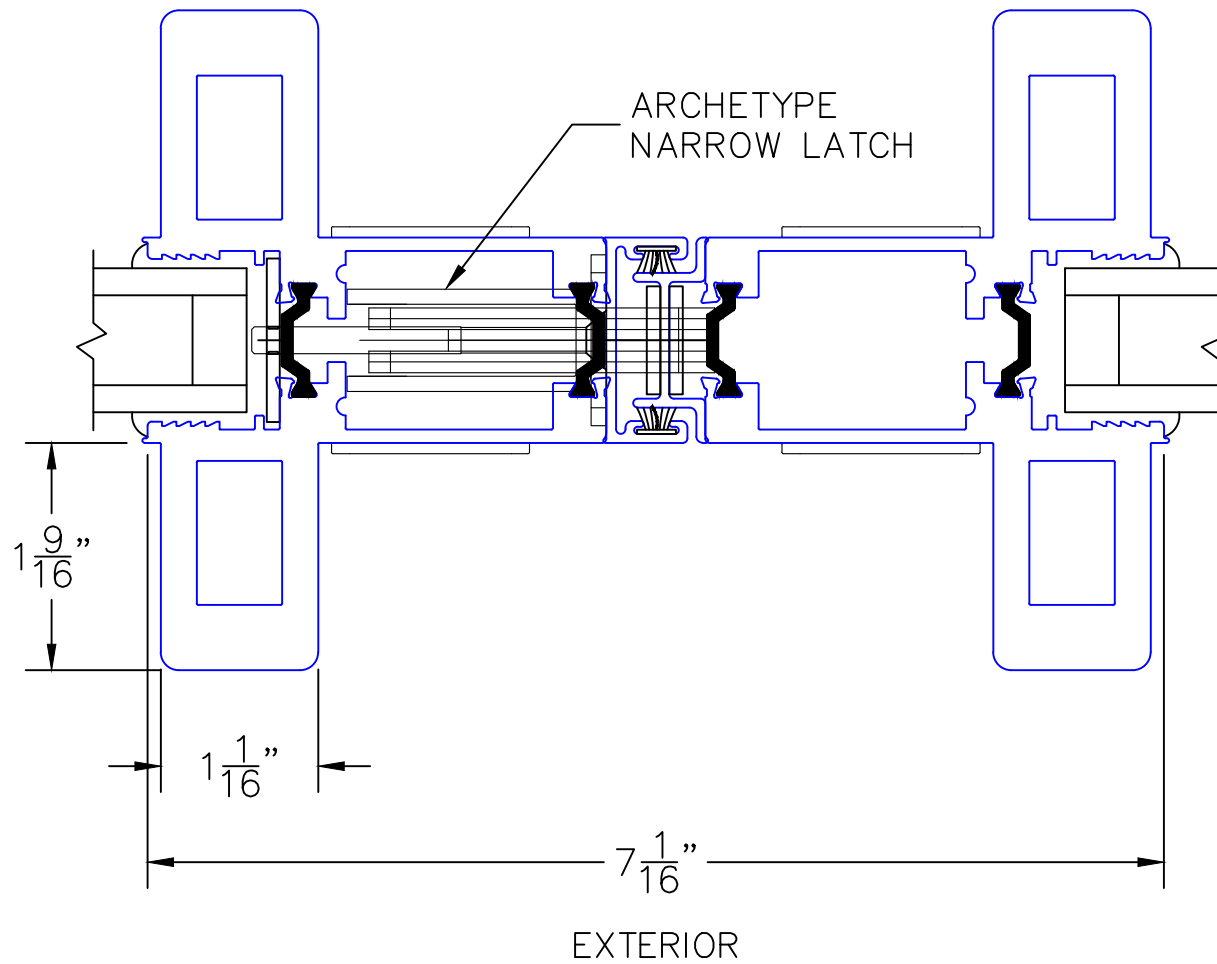

1A

HP1-T ARCHETYPE MEETING STILES

OPTIONS AND UPGRADES

(USE RULER TO SCALE DIMENSIONS IN INCHES)

SCALE: 3/4

1B

HP2-T ARCHETYPE NARROW MEETING STILES

OPTIONS AND UPGRADES

(USE RULER TO SCALE DIMENSIONS IN INCHES)

SCALE: 3/4

1C

HP1-T ARCHETYPE NARROW MEETING STILES

OPTIONS AND UPGRADES

(USE RULER TO SCALE DIMENSIONS IN INCHES)

SCALE: FULL

1D

ARCHETYPE NARROW
MEETING STILES

(USE RULER TO SCALE DIMENSIONS IN INCHES)

SCALE: FULL

OPTIONS AND UPGRADES

2

ARCHETYPE NARROW
LOCK STILE

EXTERIOR

0 0.5 1
(USE RULER TO SCALE DIMENSIONS IN INCHES)
SCALE: FULL