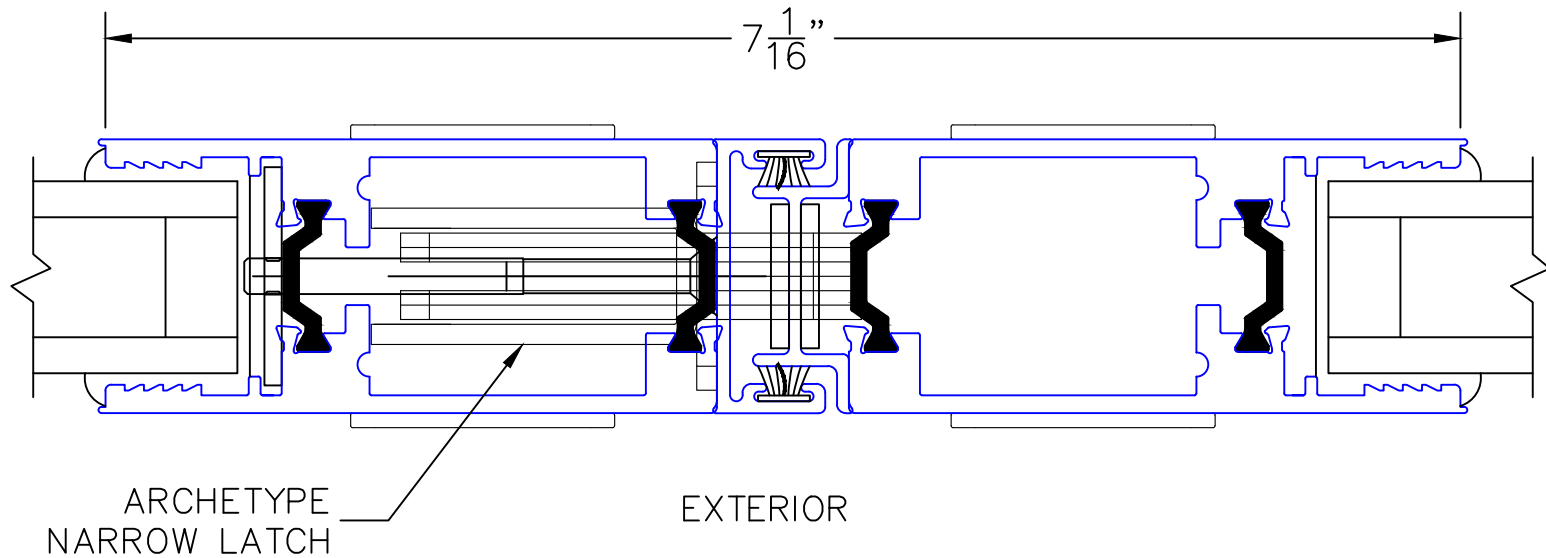

(USE RULER TO SCALE DIMENSIONS IN INCHES)

SCALE: 3/4

1C

HP1-T ARCHETYPE NARROW MEETING STILES

OPTIONS AND UPGRADES

(USE RULER TO SCALE DIMENSIONS IN INCHES)

SCALE: FULL

1D

ARCHETYPE NARROW
MEETING STILES

(USE RULER TO SCALE DIMENSIONS IN INCHES)

SCALE: FULL

OPTIONS AND UPGRADES

2

ARCHETYPE NARROW
LOCK STILE

EXTERIOR

0 0.5 1
(USE RULER TO SCALE DIMENSIONS IN INCHES)
SCALE: FULL

OPTIONS AND UPGRADES

2A

HP2-T ARCHETYPE NARROW LOCK STILE

0 0.5 1
(USE RULER TO SCALE DIMENSIONS IN INCHES)
SCALE: FULL

OPTIONS AND UPGRADES

2B

HP1-T ARCHETYPE NARROW LOCK STILE

0 0.5 1
(USE RULER TO SCALE DIMENSIONS IN INCHES)
SCALE: FULL

OPTIONS AND UPGRADES

2C

HP2-T ARCHETYPE LOCK STILE

0 0.5 1
(USE RULER TO SCALE DIMENSIONS IN INCHES)
SCALE: FULL

OPTIONS AND UPGRADES

2D

HP2-T ARCHETYPE LOCK STILE

ARCHETYPE LATCH WITH
FLUSH PULL HANDLES