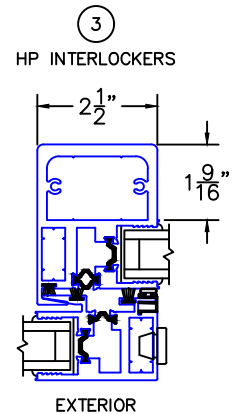

(USE RULER TO SCALE DIMENSIONS IN INCHES)
SCALE: 1/4"

OPTIONS AND UPGRADES

NOTES:
 -*HP2-T ARCHETYPE NARROW LOCK JAMB: NO KEYED CYLINDER.
 -**HP1-T ARCHETYPE NARROW LOCK JAMB: KEYED CYLINDER OPPOSITE HP ONLY.
 -GLASS PENETRATION: 11/16"

OPTIONS AND UPGRADES

(USE RULER TO SCALE DIMENSIONS IN INCHES)

SCALE: 3/4

1

HP2-T ARCHETYPE MEETING STILES

OPTIONS AND UPGRADES

(USE RULER TO SCALE DIMENSIONS IN INCHES)

SCALE: 3/4

ARCHETYPE NARROW
MEETING STILES

(USE RULER TO SCALE DIMENSIONS IN INCHES)

SCALE: FULL

OPTIONS AND UPGRADES

2

ARCHETYPE NARROW
LOCK STILE

EXTERIOR

0 0.5 1
(USE RULER TO SCALE DIMENSIONS IN INCHES)
SCALE: FULL

OPTIONS AND UPGRADES

2C

HP2-T ARCHETYPE LOCK STILE

0 0.5 1
(USE RULER TO SCALE DIMENSIONS IN INCHES)
SCALE: FULL

OPTIONS AND UPGRADES

2D

HP2-T ARCHETYPE LOCK STILE

ARCHETYPE LATCH WITH
FLUSH PULL HANDLES