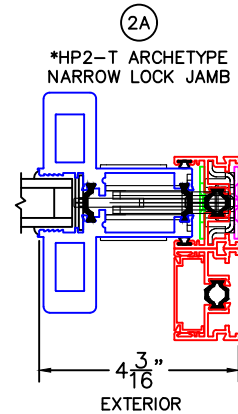

(USE RULER TO SCALE DIMENSIONS IN INCHES)
SCALE: 1/4"

OPTIONS AND UPGRADES

NOTES:
 -*HP2-T ARCHETYPE NARROW LOCK JAMB: NO KEYED CYLINDER.
 -**HP1-T ARCHETYPE NARROW LOCK JAMB: KEYED CYLINDER OPPOSITE HP ONLY.
 -GLASS PENETRATION: 11/16"

OPTIONS AND UPGRADES

(USE RULER TO SCALE DIMENSIONS IN INCHES)

SCALE: 3/4

1

HP2-T ARCHETYPE MEETING STILES

OPTIONS AND UPGRADES

(USE RULER TO SCALE DIMENSIONS IN INCHES)

SCALE: 3/4

(USE RULER TO SCALE DIMENSIONS IN INCHES)

SCALE: 3/4

1C

HP1-T ARCHETYPE NARROW MEETING STILES

OPTIONS AND UPGRADES

(USE RULER TO SCALE DIMENSIONS IN INCHES)

SCALE: FULL

1D

OPTIONS AND UPGRADES

2C

HP2-T ARCHETYPE LOCK STILE

0 0.5 1
(USE RULER TO SCALE DIMENSIONS IN INCHES)
SCALE: FULL

OPTIONS AND UPGRADES

2D

HP2-T ARCHETYPE LOCK STILE

ARCHETYPE LATCH WITH
FLUSH PULL HANDLES