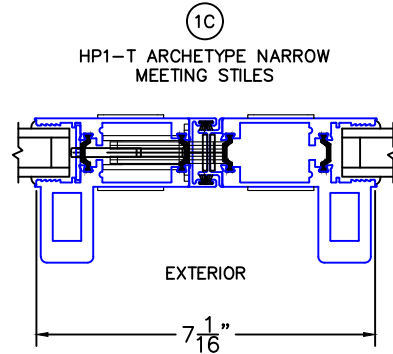

(USE RULER TO SCALE DIMENSIONS IN INCHES)
SCALE: 1/4"

OPTIONS AND UPGRADES

NOTES:
 -*HP2-T ARCHETYPE NARROW LOCK JAMB: NO KEYED CYLINDER.
 -**HP1-T ARCHETYPE NARROW LOCK JAMB: KEYED CYLINDER OPPOSITE HP ONLY.
 -GLASS PENETRATION: 11/16"

OPTIONS AND UPGRADES

(USE RULER TO SCALE DIMENSIONS IN INCHES)

SCALE: 3/4

1

HP2-T ARCHETYPE MEETING STILES

OPTIONS AND UPGRADES

(USE RULER TO SCALE DIMENSIONS IN INCHES)

SCALE: 3/4

(USE RULER TO SCALE DIMENSIONS IN INCHES)

SCALE: 3/4

1C

HP1-T ARCHETYPE NARROW MEETING STILES

OPTIONS AND UPGRADES

(USE RULER TO SCALE DIMENSIONS IN INCHES)

SCALE: FULL

1D

ARCHETYPE NARROW
MEETING STILES

(USE RULER TO SCALE DIMENSIONS IN INCHES)

SCALE: FULL

OPTIONS AND UPGRADES

2

ARCHETYPE NARROW
LOCK STILE

EXTERIOR

0 0.5 1
(USE RULER TO SCALE DIMENSIONS IN INCHES)
SCALE: FULL