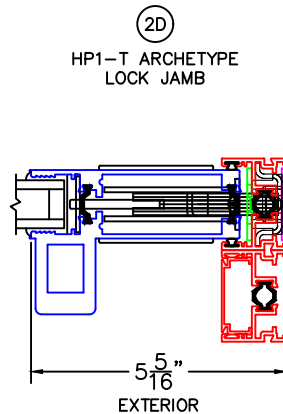

(USE RULER TO SCALE DIMENSIONS IN INCHES)
SCALE: 1/4"

OPTIONS AND UPGRADES

NOTES:
 -*HP2-T ARCHETYPE NARROW LOCK JAMB: NO KEYED CYLINDER.
 -**HP1-T ARCHETYPE NARROW LOCK JAMB: KEYED CYLINDER OPPOSITE HP ONLY.
 -GLASS PENETRATION: 11/16"

OPTIONS AND UPGRADES

(USE RULER TO SCALE DIMENSIONS IN INCHES)

SCALE: 3/4

1

HP2-T ARCHETYPE MEETING STILES

OPTIONS AND UPGRADES

(USE RULER TO SCALE DIMENSIONS IN INCHES)

SCALE: 3/4

ARCHETYPE NARROW
MEETING STILES

(USE RULER TO SCALE DIMENSIONS IN INCHES)

SCALE: FULL

OPTIONS AND UPGRADES

2

ARCHETYPE NARROW
LOCK STILE

EXTERIOR

0 0.5 1
(USE RULER TO SCALE DIMENSIONS IN INCHES)
SCALE: FULL