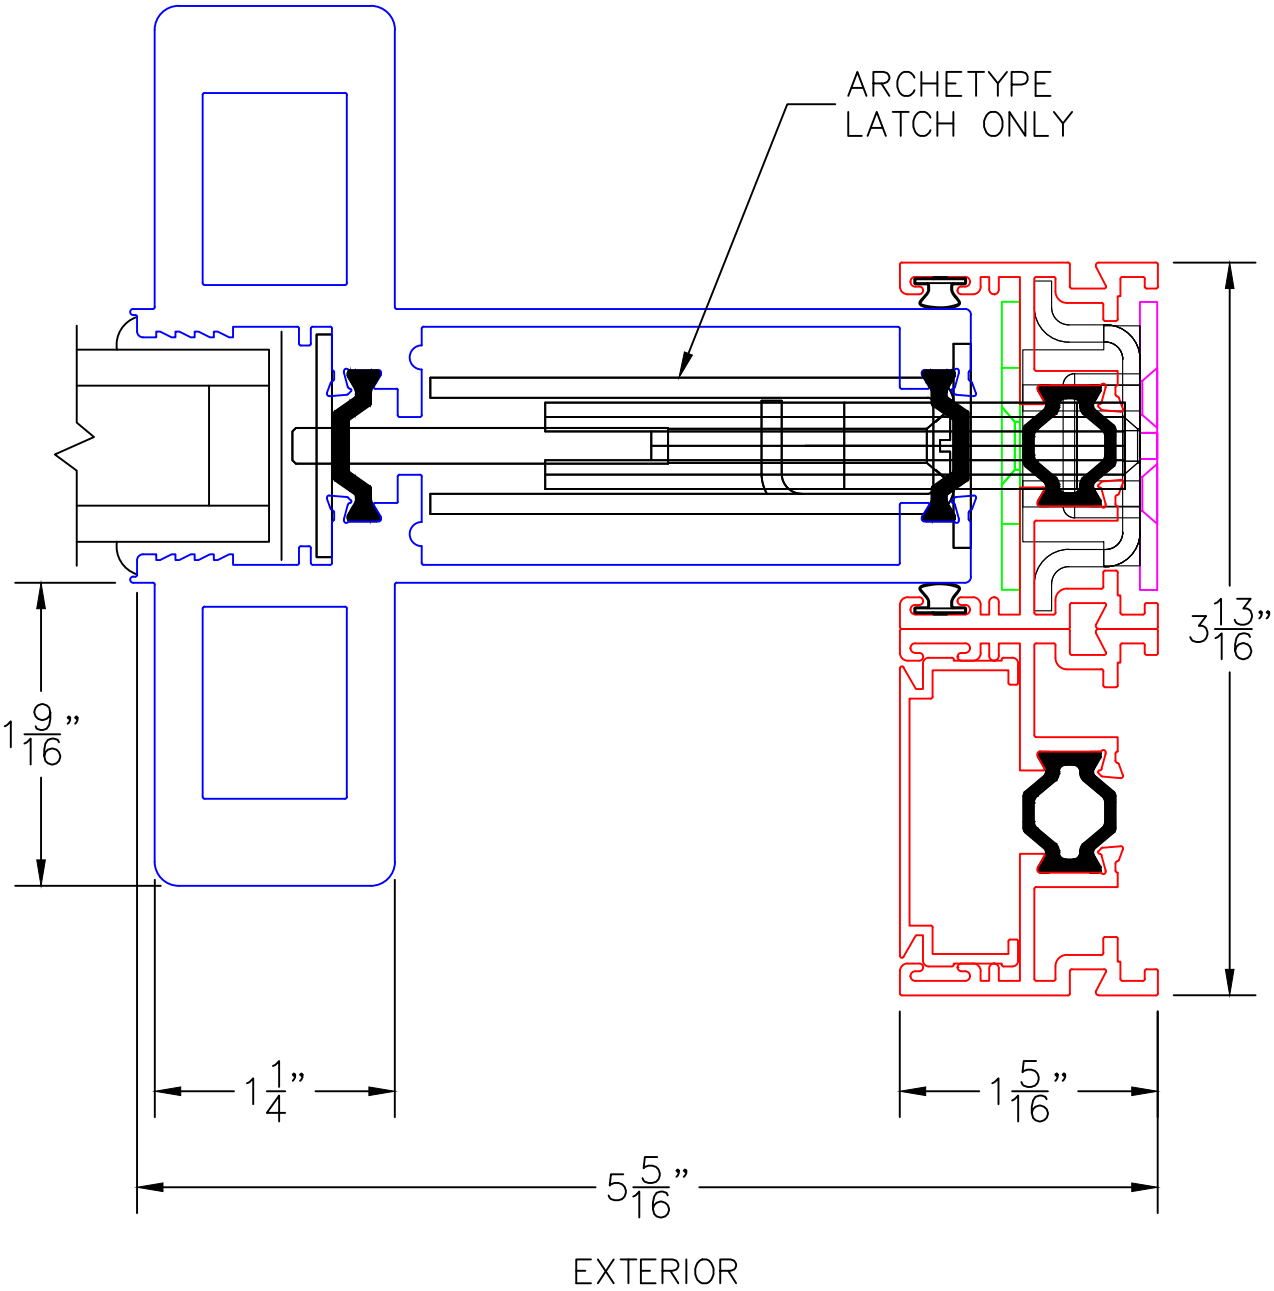

ARCHETYPE NARROW
MEETING STILES

(USE RULER TO SCALE DIMENSIONS IN INCHES)

SCALE: FULL

OPTIONS AND UPGRADES

2

ARCHETYPE NARROW
LOCK STILE

EXTERIOR

0 0.5 1
(USE RULER TO SCALE DIMENSIONS IN INCHES)
SCALE: FULL

OPTIONS AND UPGRADES

2A

HP2-T ARCHETYPE NARROW LOCK STILE

0 0.5 1
(USE RULER TO SCALE DIMENSIONS IN INCHES)
SCALE: FULL

OPTIONS AND UPGRADES

2B

HP1-T ARCHETYPE NARROW LOCK STILE

0 0.5 1
(USE RULER TO SCALE DIMENSIONS IN INCHES)
SCALE: FULL

OPTIONS AND UPGRADES

2C

HP2-T ARCHETYPE LOCK STILE

0 0.5 1
(USE RULER TO SCALE DIMENSIONS IN INCHES)
SCALE: FULL

OPTIONS AND UPGRADES

2D

HP2-T ARCHETYPE LOCK STILE

ARCHETYPE LATCH WITH
FLUSH PULL HANDLES

EXTERIOR

0 0.5 1
(USE RULER TO SCALE DIMENSIONS IN INCHES)
SCALE: FULL

OPTIONS AND UPGRADES

3

HP INTERLOCKERS

EXTERIOR