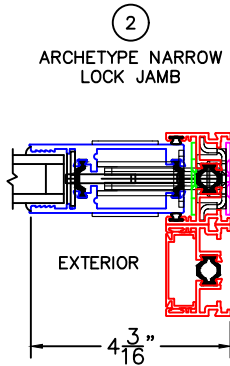

(USE RULER TO SCALE DIMENSIONS IN INCHES)
SCALE: 1/4"

OPTIONS AND UPGRADES

NOTES:
 -*HP2-T ARCHETYPE NARROW LOCK JAMB: NO KEYED CYLINDER.
 -**HP1-T ARCHETYPE NARROW LOCK JAMB: KEYED CYLINDER OPPOSITE HP ONLY.
 -GLASS PENETRATION: 11/16"

OPTIONS AND UPGRADES

(USE RULER TO SCALE DIMENSIONS IN INCHES)

SCALE: 3/4

1

HP2-T ARCHETYPE MEETING STILES

OPTIONS AND UPGRADES

(USE RULER TO SCALE DIMENSIONS IN INCHES)

SCALE: 3/4

1A

HP1-T ARCHETYPE MEETING STILES

OPTIONS AND UPGRADES

(USE RULER TO SCALE DIMENSIONS IN INCHES)

SCALE: 3/4

1B

HP2-T ARCHETYPE NARROW MEETING STILES

OPTIONS AND UPGRADES

(USE RULER TO SCALE DIMENSIONS IN INCHES)

SCALE: 3/4

1C

HP1-T ARCHETYPE NARROW MEETING STILES

OPTIONS AND UPGRADES

(USE RULER TO SCALE DIMENSIONS IN INCHES)

SCALE: FULL

1D