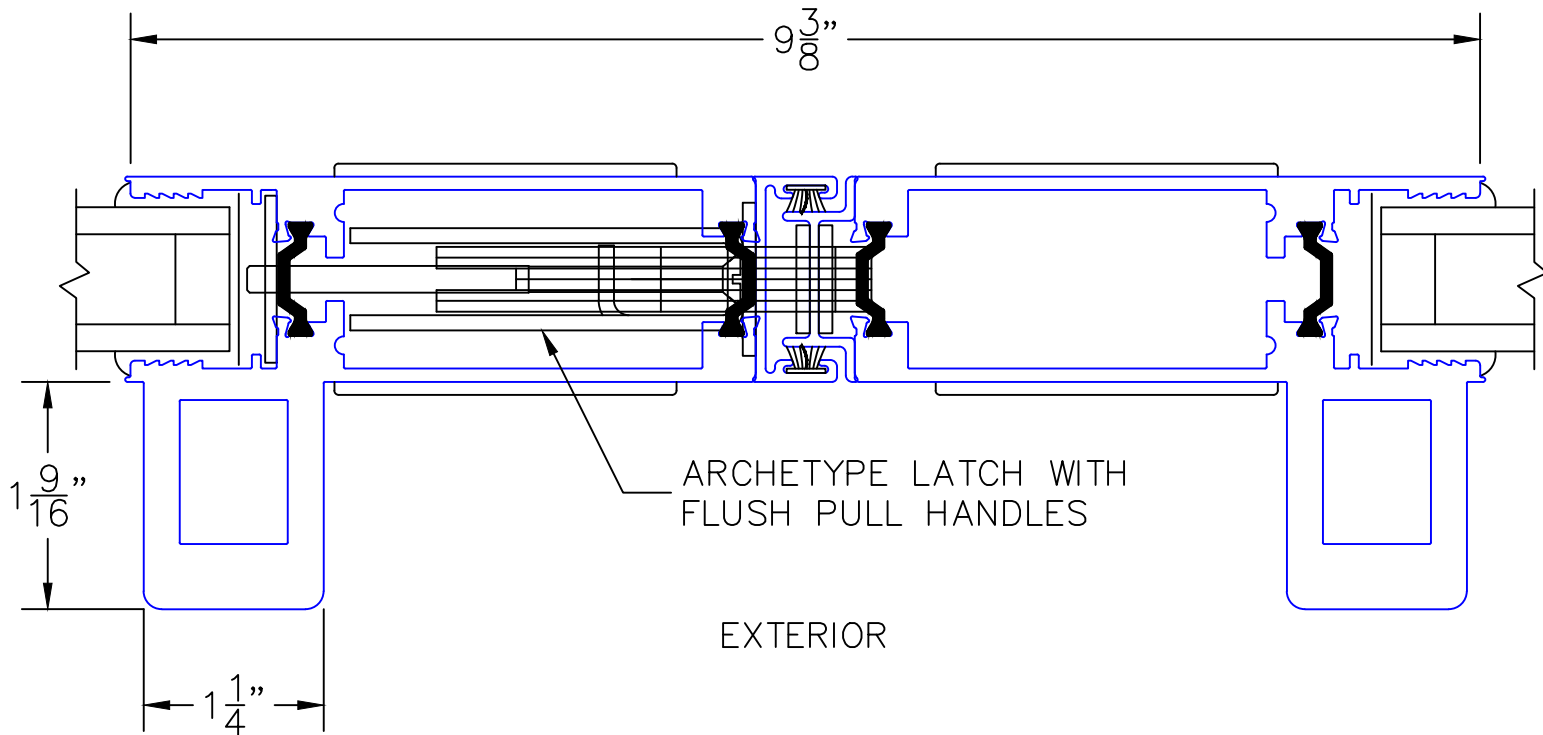

OPTIONS AND UPGRADES

(USE RULER TO SCALE DIMENSIONS IN INCHES)

SCALE: 3/4

1A

HP1-T ARCHETYPE MEETING STILES