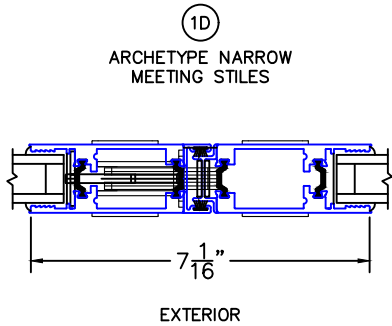

(USE RULER TO SCALE DIMENSIONS IN INCHES)
SCALE: 1/4"

OPTIONS AND UPGRADES

NOTES:
 -*HP2-T ARCHETYPE NARROW LOCK JAMB: NO KEYED CYLINDER.
 -**HP1-T ARCHETYPE NARROW LOCK JAMB: KEYED CYLINDER OPPOSITE HP ONLY.
 -GLASS PENETRATION: 11/16"

OPTIONS AND UPGRADES

(USE RULER TO SCALE DIMENSIONS IN INCHES)

SCALE: 3/4

1

HP2-T ARCHETYPE MEETING STILES

OPTIONS AND UPGRADES

(USE RULER TO SCALE DIMENSIONS IN INCHES)

SCALE: 3/4

(USE RULER TO SCALE DIMENSIONS IN INCHES)

SCALE: 3/4

1C

HP1-T ARCHETYPE NARROW MEETING STILES

OPTIONS AND UPGRADES

(USE RULER TO SCALE DIMENSIONS IN INCHES)

SCALE: FULL

1D

ARCHETYPE NARROW
MEETING STILES

(USE RULER TO SCALE DIMENSIONS IN INCHES)

SCALE: FULL

OPTIONS AND UPGRADES

2

ARCHETYPE NARROW
LOCK STILE

EXTERIOR

0 0.5 1
(USE RULER TO SCALE DIMENSIONS IN INCHES)
SCALE: FULL