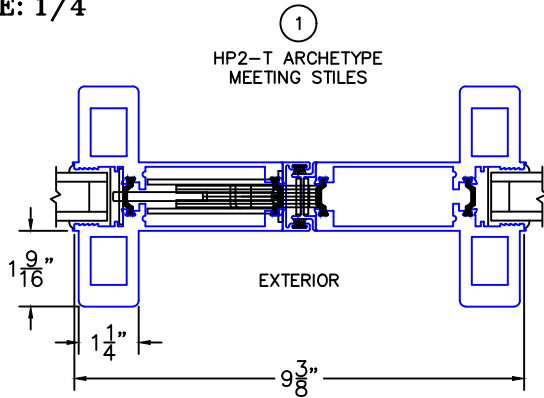

(USE RULER TO SCALE DIMENSIONS IN INCHES)
SCALE: 1/4"

OPTIONS AND UPGRADES

NOTES:
 -*HP2-T ARCHETYPE NARROW LOCK JAMB: NO KEYED CYLINDER.
 -**HP1-T ARCHETYPE NARROW LOCK JAMB: KEYED CYLINDER OPPOSITE HP ONLY.
 -GLASS PENETRATION: 11/16"

OPTIONS AND UPGRADES

(USE RULER TO SCALE DIMENSIONS IN INCHES)

SCALE: 3/4

1

HP2-T ARCHETYPE MEETING STILES

OPTIONS AND UPGRADES

(USE RULER TO SCALE DIMENSIONS IN INCHES)

SCALE: 3/4

ARCHETYPE NARROW
MEETING STILES

(USE RULER TO SCALE DIMENSIONS IN INCHES)

SCALE: FULL

OPTIONS AND UPGRADES

2

ARCHETYPE NARROW
LOCK STILE

EXTERIOR

0 0.5 1
(USE RULER TO SCALE DIMENSIONS IN INCHES)
SCALE: FULL

OPTIONS AND UPGRADES

2C

HP2-T ARCHETYPE LOCK STILE

0 0.5 1
(USE RULER TO SCALE DIMENSIONS IN INCHES)
SCALE: FULL

OPTIONS AND UPGRADES

2D

HP2-T ARCHETYPE LOCK STILE

ARCHETYPE LATCH WITH
FLUSH PULL HANDLES