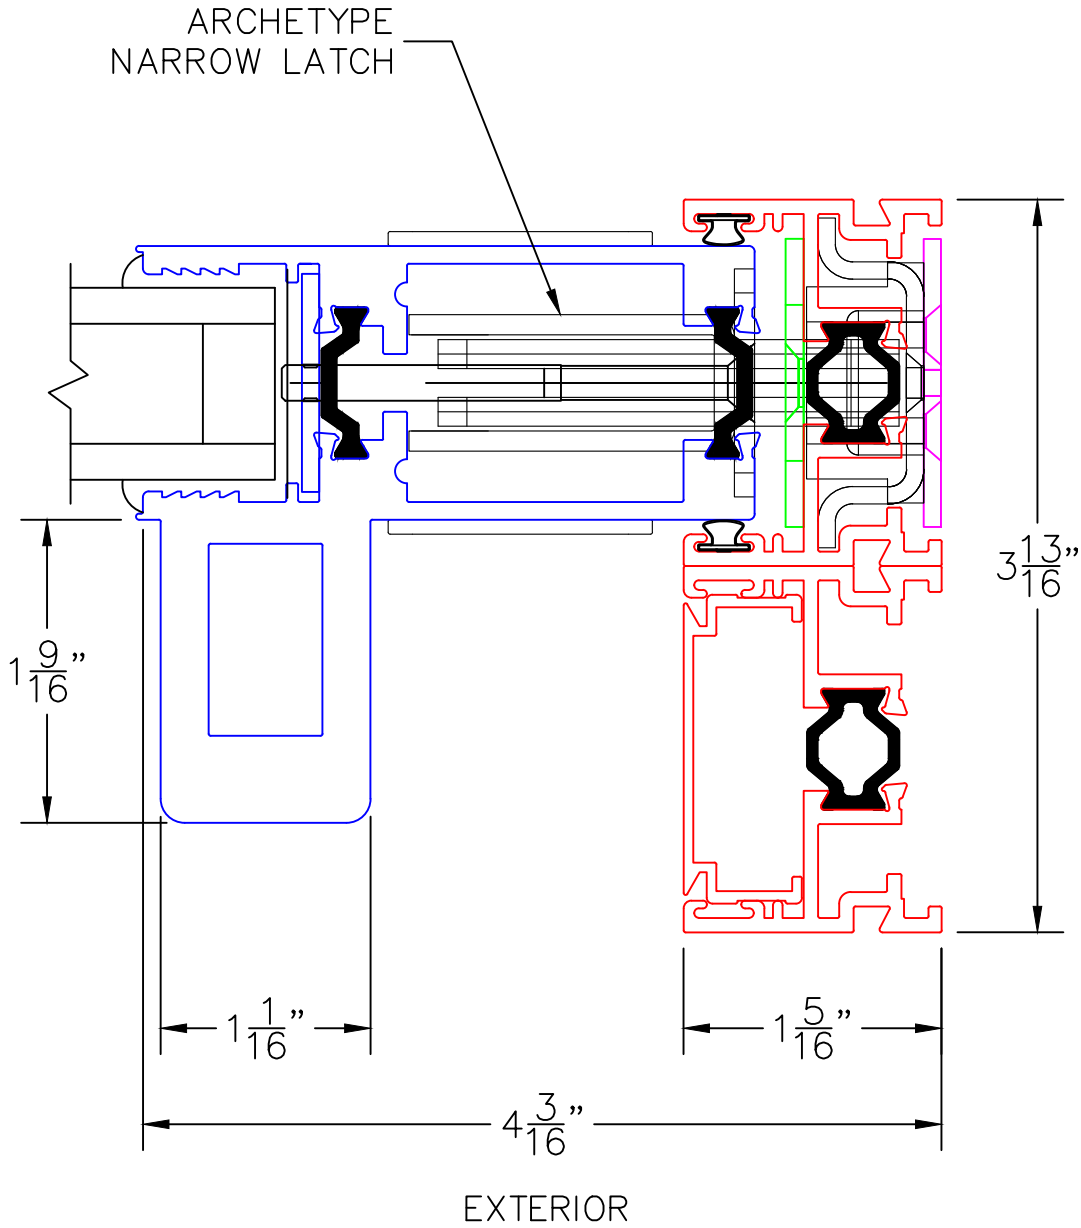

ARCHETYPE NARROW
MEETING STILES

(USE RULER TO SCALE DIMENSIONS IN INCHES)

SCALE: FULL

OPTIONS AND UPGRADES

2

ARCHETYPE NARROW
LOCK STILE

EXTERIOR

0 0.5 1
(USE RULER TO SCALE DIMENSIONS IN INCHES)
SCALE: FULL

OPTIONS AND UPGRADES

2A

HP2-T ARCHETYPE NARROW LOCK STILE

0 0.5 1
(USE RULER TO SCALE DIMENSIONS IN INCHES)
SCALE: FULL

OPTIONS AND UPGRADES

2B

HP1-T ARCHETYPE NARROW LOCK STILE

0 0.5 1
(USE RULER TO SCALE DIMENSIONS IN INCHES)
SCALE: FULL

OPTIONS AND UPGRADES

2C

HP2-T ARCHETYPE LOCK STILE

0 0.5 1
(USE RULER TO SCALE DIMENSIONS IN INCHES)
SCALE: FULL

OPTIONS AND UPGRADES

2D

HP2-T ARCHETYPE LOCK STILE

ARCHETYPE LATCH WITH
FLUSH PULL HANDLES

EXTERIOR

0 0.5 1
(USE RULER TO SCALE DIMENSIONS IN INCHES)
SCALE: FULL

OPTIONS AND UPGRADES

3

HP INTERLOCKERS

EXTERIOR