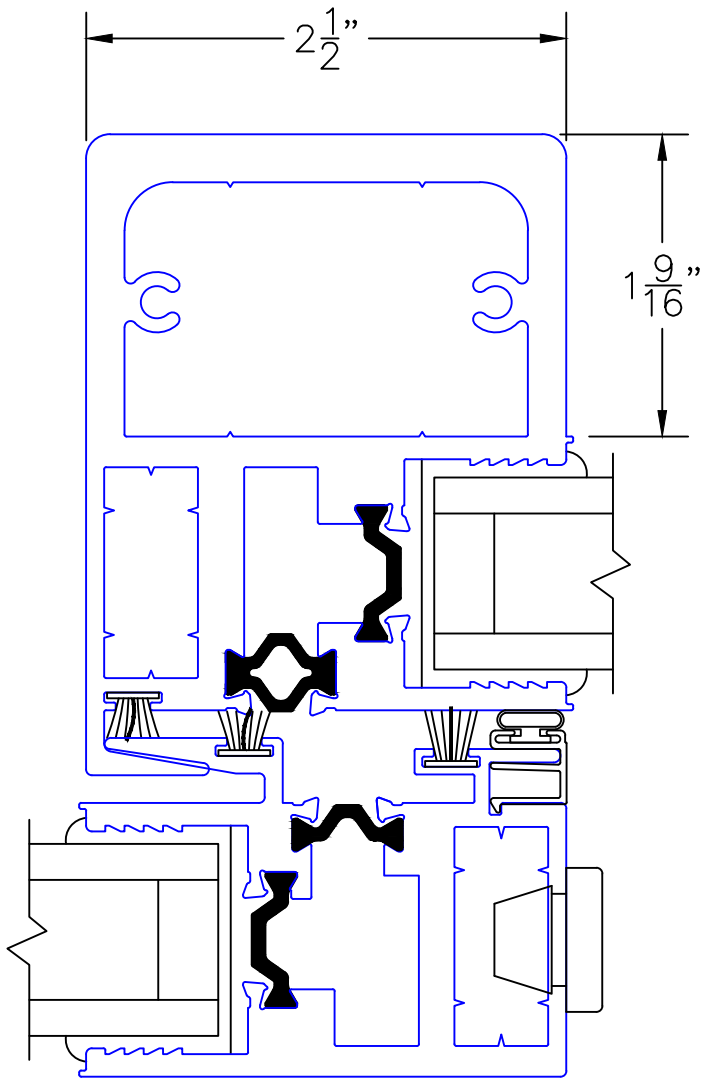

ARCHETYPE NARROW
MEETING STILES

(USE RULER TO SCALE DIMENSIONS IN INCHES)

SCALE: FULL

OPTIONS AND UPGRADES

2

ARCHETYPE NARROW
LOCK STILE

EXTERIOR

0 0.5 1
(USE RULER TO SCALE DIMENSIONS IN INCHES)
SCALE: FULL

OPTIONS AND UPGRADES

2A

HP2-T ARCHETYPE NARROW LOCK STILE

0 0.5 1
(USE RULER TO SCALE DIMENSIONS IN INCHES)
SCALE: FULL

OPTIONS AND UPGRADES

2B

HP1-T ARCHETYPE NARROW LOCK STILE

0 0.5 1
(USE RULER TO SCALE DIMENSIONS IN INCHES)
SCALE: FULL

OPTIONS AND UPGRADES

2C

HP2-T ARCHETYPE LOCK STILE

0 0.5 1
(USE RULER TO SCALE DIMENSIONS IN INCHES)
SCALE: FULL

OPTIONS AND UPGRADES

2D

HP2-T ARCHETYPE LOCK STILE

ARCHETYPE LATCH WITH
FLUSH PULL HANDLES

EXTERIOR

0 0.5 1
(USE RULER TO SCALE DIMENSIONS IN INCHES)
SCALE: FULL

OPTIONS AND UPGRADES

3

HP INTERLOCKERS

EXTERIOR