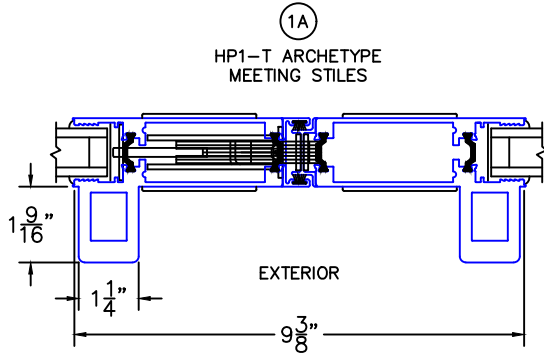

(USE RULER TO SCALE DIMENSIONS IN INCHES)
SCALE: 1/4"

OPTIONS AND UPGRADES

NOTES:
 -*HP2-T ARCHETYPE NARROW LOCK JAMB: NO KEYED CYLINDER.
 -**HP1-T ARCHETYPE NARROW LOCK JAMB: KEYED CYLINDER OPPOSITE HP ONLY.
 -GLASS PENETRATION: 11/16"

OPTIONS AND UPGRADES

(USE RULER TO SCALE DIMENSIONS IN INCHES)

SCALE: 3/4

1

HP2-T ARCHETYPE MEETING STILES

OPTIONS AND UPGRADES

(USE RULER TO SCALE DIMENSIONS IN INCHES)

SCALE: 3/4

ARCHETYPE NARROW
MEETING STILES

(USE RULER TO SCALE DIMENSIONS IN INCHES)

SCALE: FULL

OPTIONS AND UPGRADES

2

ARCHETYPE NARROW
LOCK STILE

EXTERIOR

0 0.5 1
(USE RULER TO SCALE DIMENSIONS IN INCHES)
SCALE: FULL

OPTIONS AND UPGRADES

2C

HP2-T ARCHETYPE LOCK STILE

0 0.5 1
(USE RULER TO SCALE DIMENSIONS IN INCHES)
SCALE: FULL

OPTIONS AND UPGRADES

2D

HP2-T ARCHETYPE LOCK STILE

ARCHETYPE LATCH WITH
FLUSH PULL HANDLES