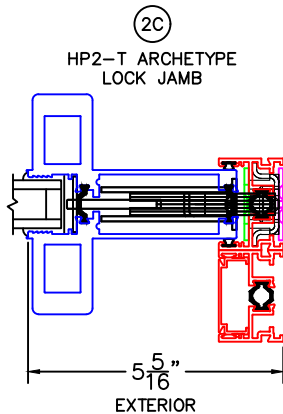

(USE RULER TO SCALE DIMENSIONS IN INCHES)
SCALE: 1/4"

OPTIONS AND UPGRADES

NOTES:
 -*HP2-T ARCHETYPE NARROW LOCK JAMB: NO KEYED CYLINDER.
 -**HP1-T ARCHETYPE NARROW LOCK JAMB: KEYED CYLINDER OPPOSITE HP ONLY.
 -GLASS PENETRATION: 11/16"

OPTIONS AND UPGRADES

(USE RULER TO SCALE DIMENSIONS IN INCHES)

SCALE: 3/4

1

HP2-T ARCHETYPE MEETING STILES

OPTIONS AND UPGRADES

(USE RULER TO SCALE DIMENSIONS IN INCHES)

SCALE: 3/4

(USE RULER TO SCALE DIMENSIONS IN INCHES)

SCALE: 3/4

1C

HP1-T ARCHETYPE NARROW MEETING STILES

OPTIONS AND UPGRADES

(USE RULER TO SCALE DIMENSIONS IN INCHES)

SCALE: FULL

1D

OPTIONS AND UPGRADES

2C

HP2-T ARCHETYPE LOCK STILE

0 0.5 1
(USE RULER TO SCALE DIMENSIONS IN INCHES)
SCALE: FULL

OPTIONS AND UPGRADES

2D

HP2-T ARCHETYPE LOCK STILE

ARCHETYPE LATCH WITH
FLUSH PULL HANDLES