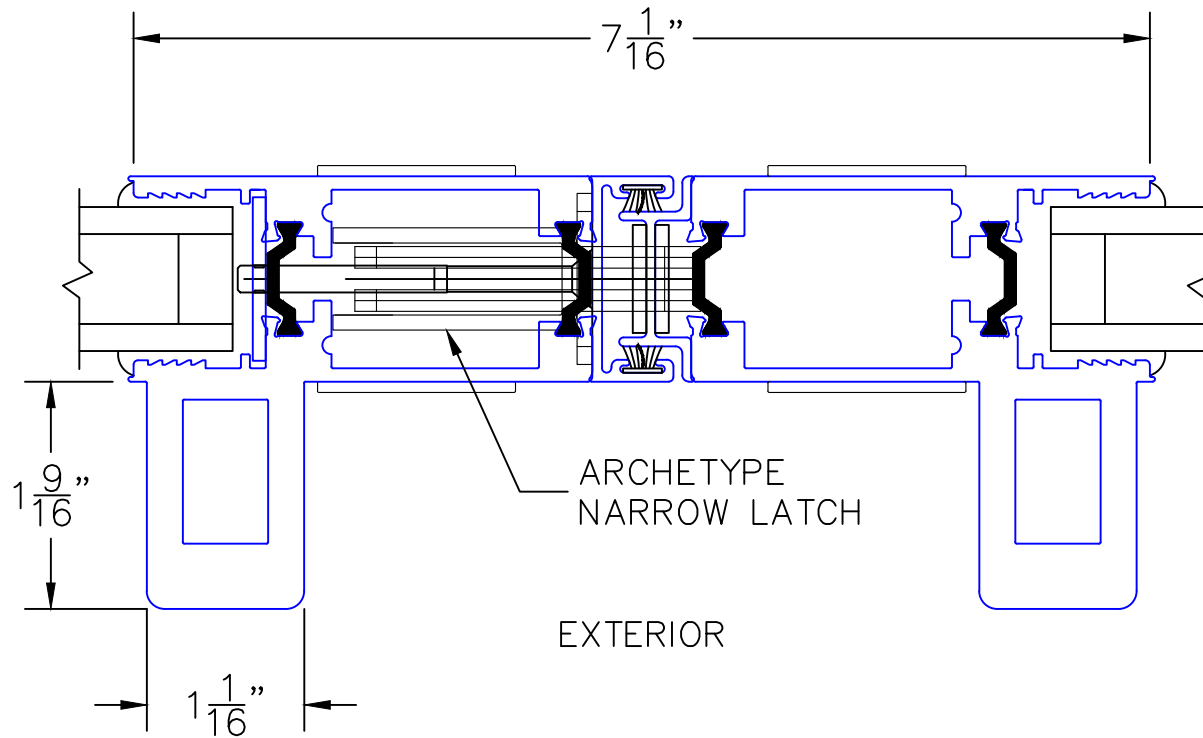

1A

HP1-T ARCHETYPE MEETING STILES

OPTIONS AND UPGRADES

(USE RULER TO SCALE DIMENSIONS IN INCHES)

SCALE: 3/4

1B

HP2-T ARCHETYPE NARROW MEETING STILES

OPTIONS AND UPGRADES

(USE RULER TO SCALE DIMENSIONS IN INCHES)

SCALE: 3/4

1C

HP1-T ARCHETYPE NARROW MEETING STILES

OPTIONS AND UPGRADES

(USE RULER TO SCALE DIMENSIONS IN INCHES)

SCALE: FULL

1D

ARCHETYPE NARROW
MEETING STILES

(USE RULER TO SCALE DIMENSIONS IN INCHES)

SCALE: FULL

OPTIONS AND UPGRADES

2

ARCHETYPE NARROW
LOCK STILE

EXTERIOR

0 0.5 1
(USE RULER TO SCALE DIMENSIONS IN INCHES)
SCALE: FULL