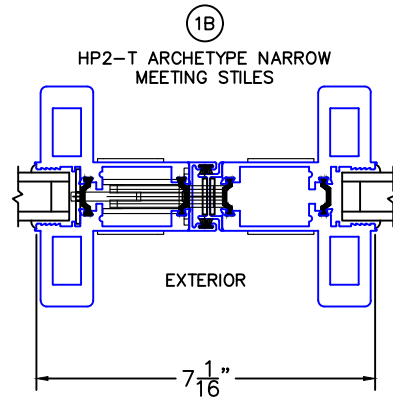

(USE RULER TO SCALE DIMENSIONS IN INCHES)
SCALE: 1/4"

OPTIONS AND UPGRADES

NOTES:
 -*HP2-T ARCHETYPE NARROW LOCK JAMB: NO KEYED CYLINDER.
 -**HP1-T ARCHETYPE NARROW LOCK JAMB: KEYED CYLINDER OPPOSITE HP ONLY.
 -GLASS PENETRATION: 11/16"

OPTIONS AND UPGRADES

(USE RULER TO SCALE DIMENSIONS IN INCHES)

SCALE: 3/4

1

HP2-T ARCHETYPE MEETING STILES

OPTIONS AND UPGRADES

(USE RULER TO SCALE DIMENSIONS IN INCHES)

SCALE: 3/4

ARCHETYPE NARROW
MEETING STILES

(USE RULER TO SCALE DIMENSIONS IN INCHES)

SCALE: FULL

OPTIONS AND UPGRADES

2

ARCHETYPE NARROW
LOCK STILE

EXTERIOR

0 0.5 1
(USE RULER TO SCALE DIMENSIONS IN INCHES)
SCALE: FULL

OPTIONS AND UPGRADES

2C

HP2-T ARCHETYPE LOCK STILE

0 0.5 1
(USE RULER TO SCALE DIMENSIONS IN INCHES)
SCALE: FULL

OPTIONS AND UPGRADES

2D

HP2-T ARCHETYPE LOCK STILE

ARCHETYPE LATCH WITH
FLUSH PULL HANDLES