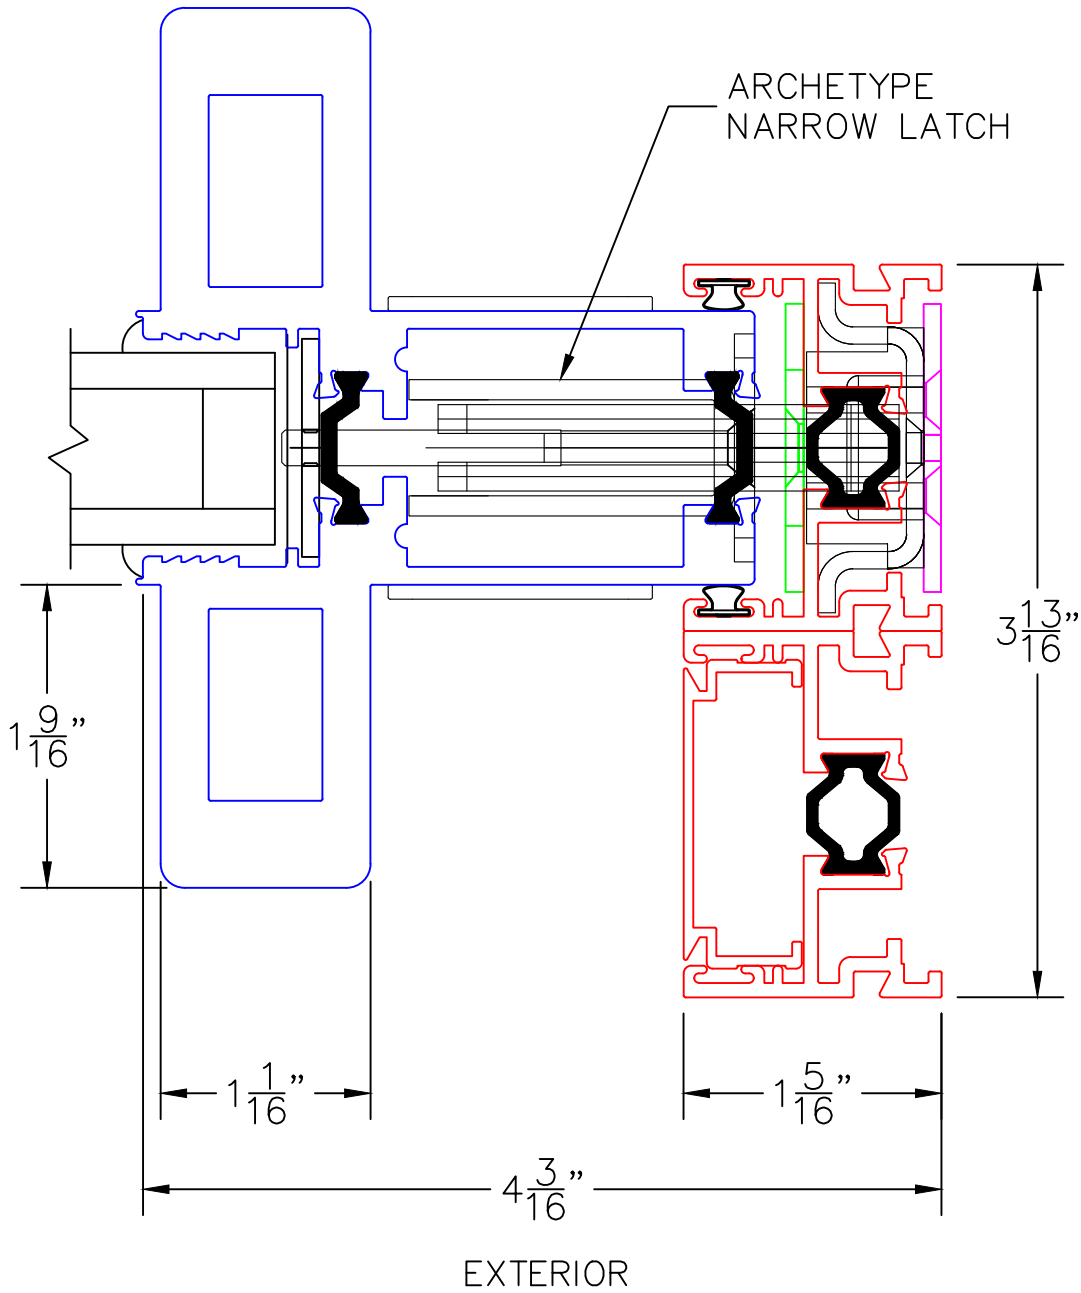

ARCHETYPE NARROW
MEETING STILES

(USE RULER TO SCALE DIMENSIONS IN INCHES)

SCALE: FULL

OPTIONS AND UPGRADES

2

ARCHETYPE NARROW
LOCK STILE

EXTERIOR

0 0.5 1
(USE RULER TO SCALE DIMENSIONS IN INCHES)
SCALE: FULL

OPTIONS AND UPGRADES

2A

HP2-T ARCHETYPE NARROW LOCK STILE

0 0.5 1
(USE RULER TO SCALE DIMENSIONS IN INCHES)
SCALE: FULL

OPTIONS AND UPGRADES

2B

HP1-T ARCHETYPE NARROW LOCK STILE

0 0.5 1
(USE RULER TO SCALE DIMENSIONS IN INCHES)
SCALE: FULL

OPTIONS AND UPGRADES

2C

HP2-T ARCHETYPE LOCK STILE

0 0.5 1
(USE RULER TO SCALE DIMENSIONS IN INCHES)
SCALE: FULL

OPTIONS AND UPGRADES

2D

HP2-T ARCHETYPE LOCK STILE

ARCHETYPE LATCH WITH
FLUSH PULL HANDLES