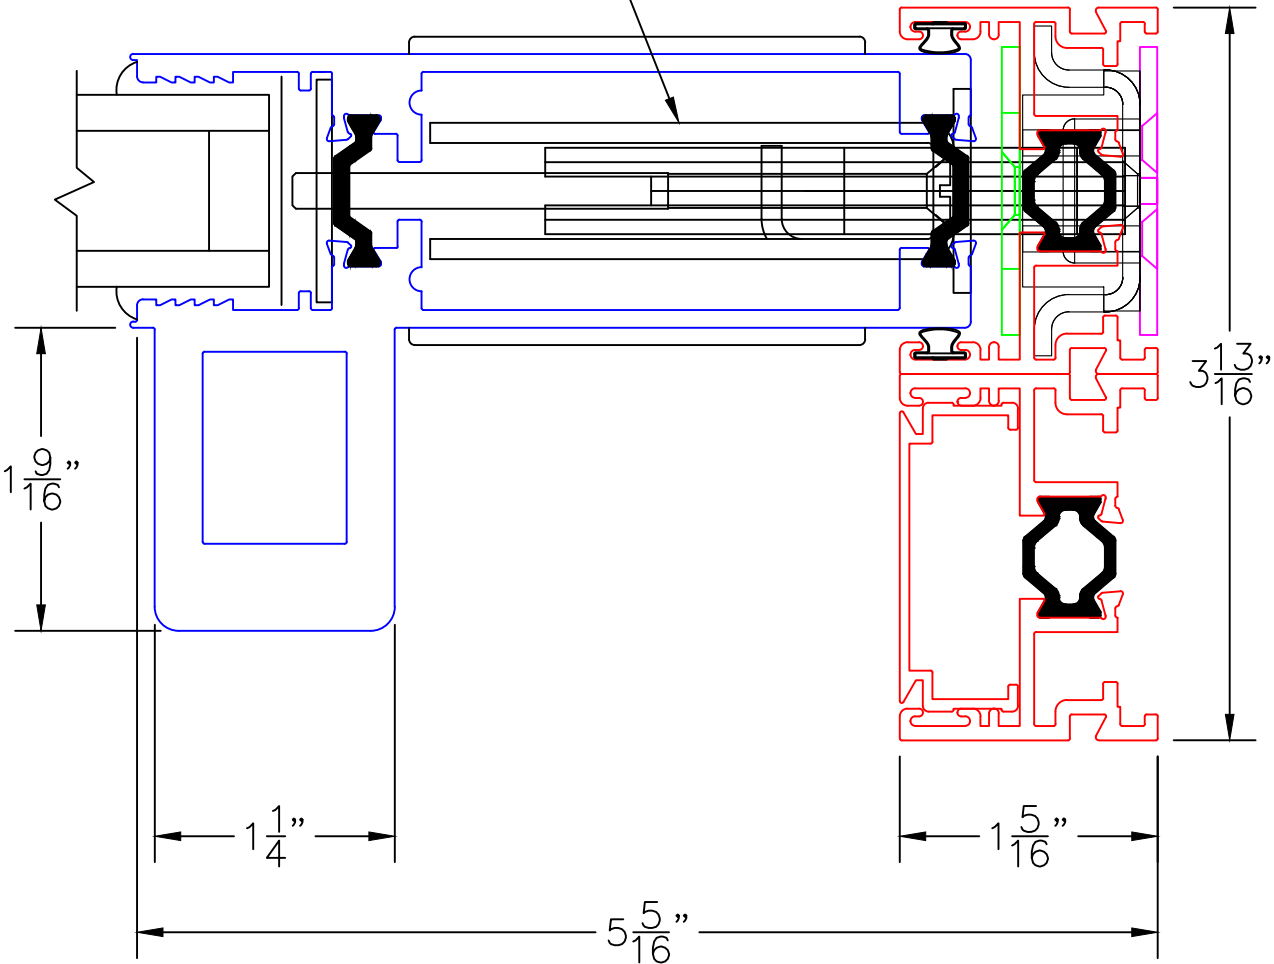

OPTIONS AND UPGRADES

2C

HP2-T ARCHETYPE LOCK STILE

0 0.5 1
(USE RULER TO SCALE DIMENSIONS IN INCHES)
SCALE: FULL

OPTIONS AND UPGRADES

2D

HP2-T ARCHETYPE LOCK STILE

ARCHETYPE LATCH WITH
FLUSH PULL HANDLES

EXTERIOR

0 0.5 1
(USE RULER TO SCALE DIMENSIONS IN INCHES)
SCALE: FULL

OPTIONS AND UPGRADES

3

HP INTERLOCKERS

EXTERIOR