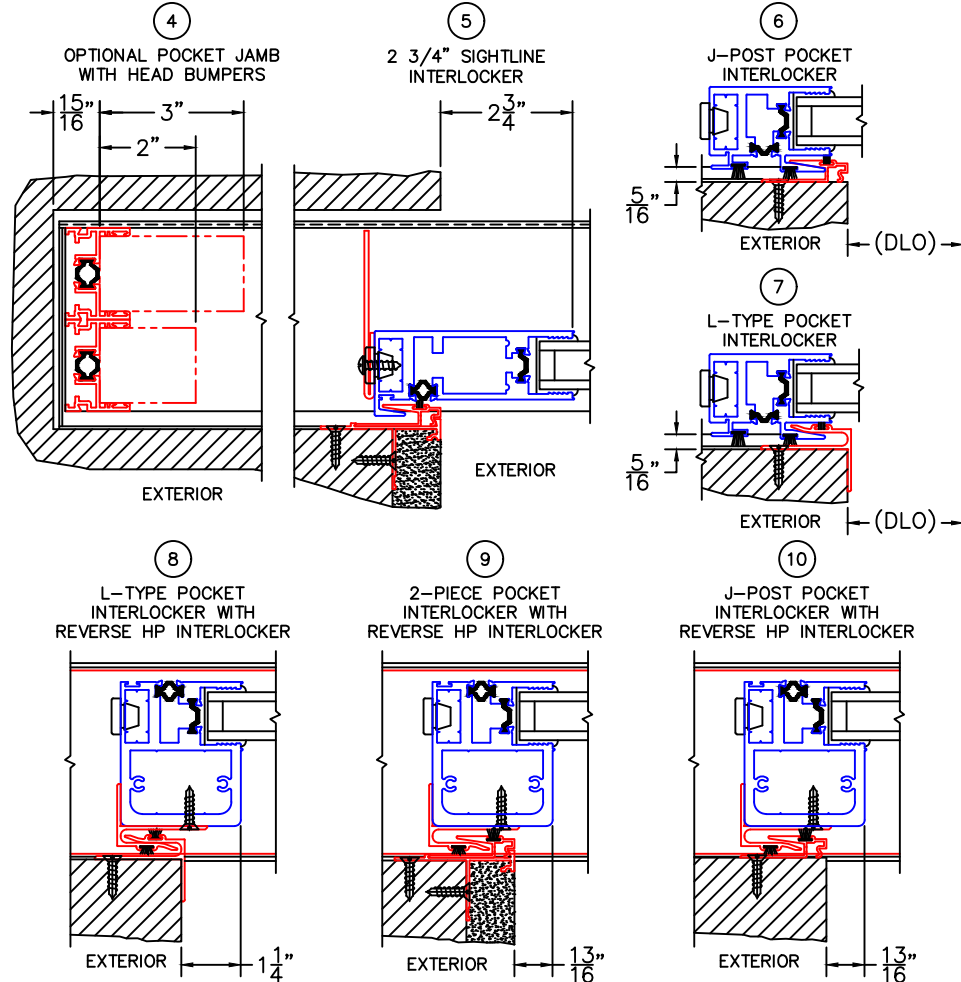

(USE RULER TO SCALE DIMENSIONS IN INCHES)  
**SCALE: 1/4**

**OPTIONAL SILL RISERS**

**ALTERNATE FIXED STILES**

**BOTTOM RAIL USED AS TOP RAIL**

**POCKET WALL OPTIONS**  
(DETAILS 6 & 7 SHOWN WITH NO SIGHTLINE INTERLOCKER)

**DOOR COLLECTOR OPTION**

-GLASS PENETRATION: 11/16"

(USE RULER TO SCALE DIMENSIONS IN INCHES)

SCALE: FULL

## ALTERNATE FIXED STILE

(USE RULER TO SCALE DIMENSIONS IN INCHES)

SCALE: FULL

2

3  
TWO TRACK  
HEAD SHOWN

EXTERIOR

(USE RULER TO SCALE DIMENSIONS IN INCHES)

SCALE: 3/4