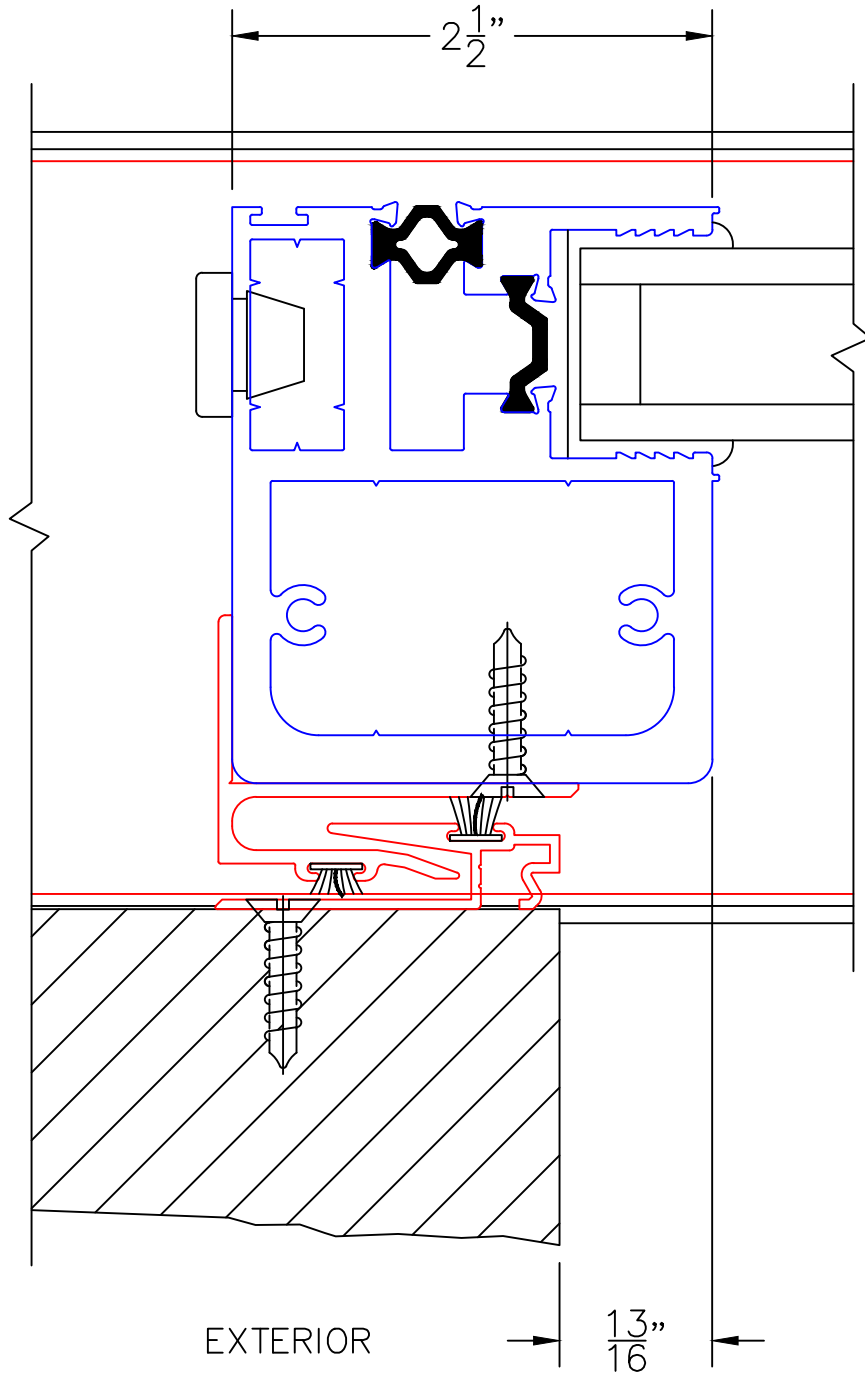

3  
TWO TRACK  
HEAD SHOWN

EXTERIOR

(USE RULER TO SCALE DIMENSIONS IN INCHES)

SCALE: 3/4

(USE RULER TO SCALE DIMENSIONS IN INCHES)

**SCALE: FULL**

POCKET WALL OPTIONS

7

L-TYPE POCKET  
INTERLOCKER

(USE RULER TO SCALE DIMENSIONS IN INCHES)

**SCALE: FULL**

POCKET WALL OPTIONS

8

L-TYPE POCKET  
INTERLOCKER WITH  
REVERSE HP INTERLOCKER

0 0.5 1  
(USE RULER TO SCALE DIMENSIONS IN INCHES)  
**SCALE: FULL**

POCKET WALL OPTIONS

9

2-PIECE POCKET  
INTERLOCKER WITH  
REVERSE HP INTERLOCKER

(USE RULER TO SCALE DIMENSIONS IN INCHES)

**SCALE: FULL**

POCKET WALL OPTIONS

10

J-POST POCKET  
INTERLOCKER WITH  
REVERSE HP INTERLOCKER

(USE RULER TO SCALE DIMENSIONS IN INCHES)

SCALE: 1/2