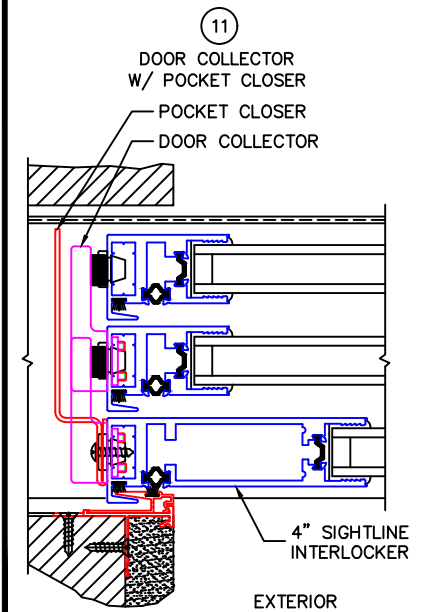

(USE RULER TO SCALE DIMENSIONS IN INCHES)  
**SCALE: 1/4**

**OPTIONAL SILL RISERS**

**ALTERNATE FIXED STILES**

**BOTTOM RAIL USED AS TOP RAIL**

**POCKET WALL OPTIONS**  
(DETAILS 6 & 7 SHOWN WITH NO SIGHTLINE INTERLOCKER)

**DOOR COLLECTOR OPTION**

-GLASS PENETRATION: 11/16"

(USE RULER TO SCALE DIMENSIONS IN INCHES)

SCALE: FULL

3  
TWO TRACK  
HEAD SHOWN

EXTERIOR

(USE RULER TO SCALE DIMENSIONS IN INCHES)

SCALE: 3/4