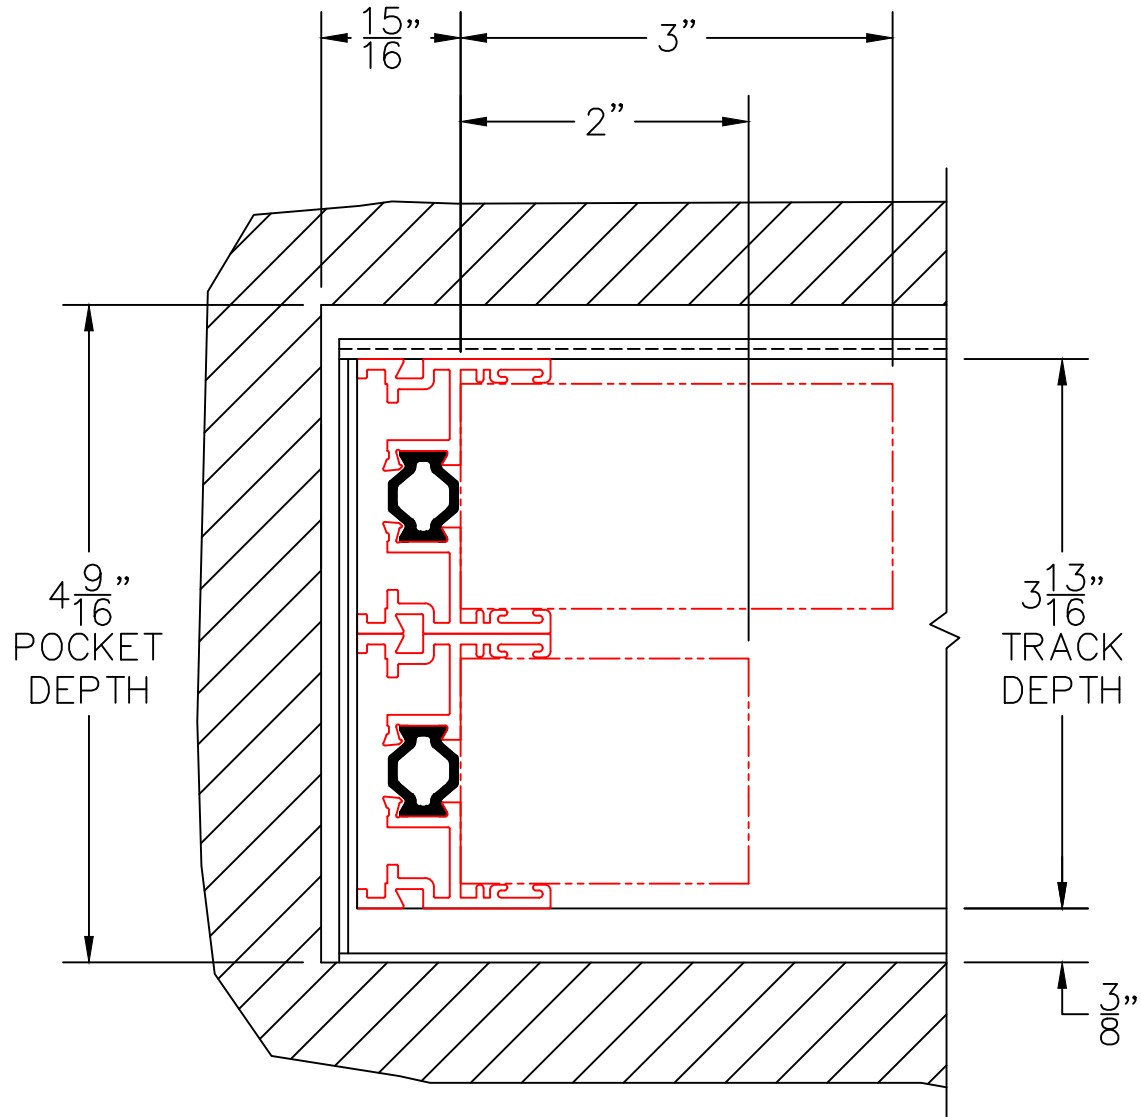

3  
TWO TRACK  
HEAD SHOWN

EXTERIOR

(USE RULER TO SCALE DIMENSIONS IN INCHES)

SCALE: 3/4

## POCKET WALL OPTIONS

④  
OPTIONAL POCKET JAMB  
WITH HEAD BUMPERS

EXTERIOR

(USE RULER TO SCALE DIMENSIONS IN INCHES)

SCALE: 3/4

## POCKET WALL OPTIONS

5

2 3/4" SIGHTLINE  
INTERLOCKER

(USE RULER TO SCALE DIMENSIONS IN INCHES)

**SCALE: FULL**

POCKET WALL OPTIONS

6

J-POCKET  
INTERLOCKER