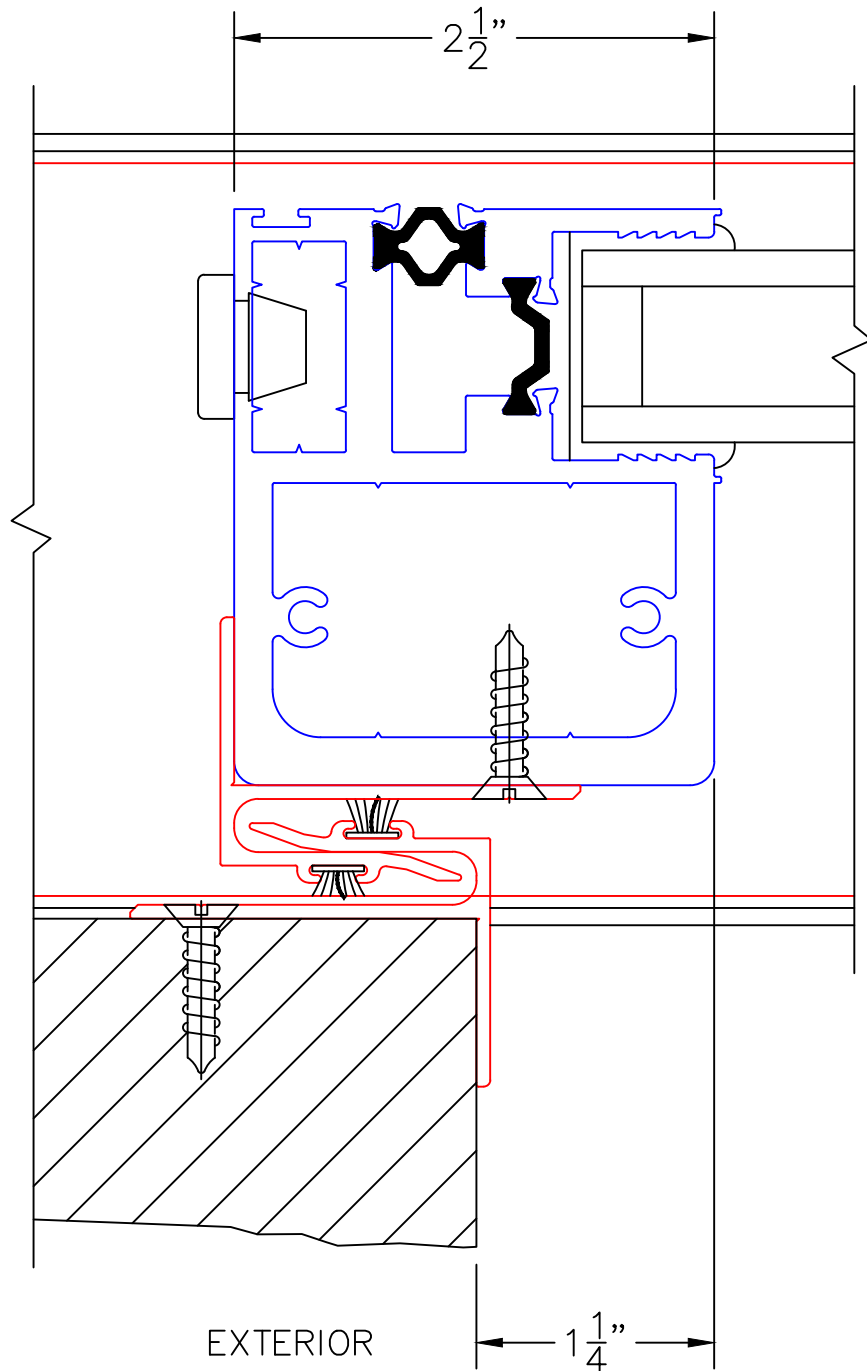

3  
TWO TRACK  
HEAD SHOWN

EXTERIOR

(USE RULER TO SCALE DIMENSIONS IN INCHES)

SCALE: 3/4

## POCKET WALL OPTIONS

5

2 3/4" SIGHTLINE  
INTERLOCKER

(USE RULER TO SCALE DIMENSIONS IN INCHES)

**SCALE: FULL**

POCKET WALL OPTIONS

6

J-POCKET  
INTERLOCKER

(USE RULER TO SCALE DIMENSIONS IN INCHES)

**SCALE: FULL**

POCKET WALL OPTIONS

7

L-TYPE POCKET  
INTERLOCKER

(USE RULER TO SCALE DIMENSIONS IN INCHES)

**SCALE: FULL**

POCKET WALL OPTIONS

8

L-TYPE POCKET  
INTERLOCKER WITH  
REVERSE HP INTERLOCKER

0 0.5 1  
(USE RULER TO SCALE DIMENSIONS IN INCHES)  
**SCALE: FULL**

POCKET WALL OPTIONS

9

2-PIECE POCKET  
INTERLOCKER WITH  
REVERSE HP INTERLOCKER