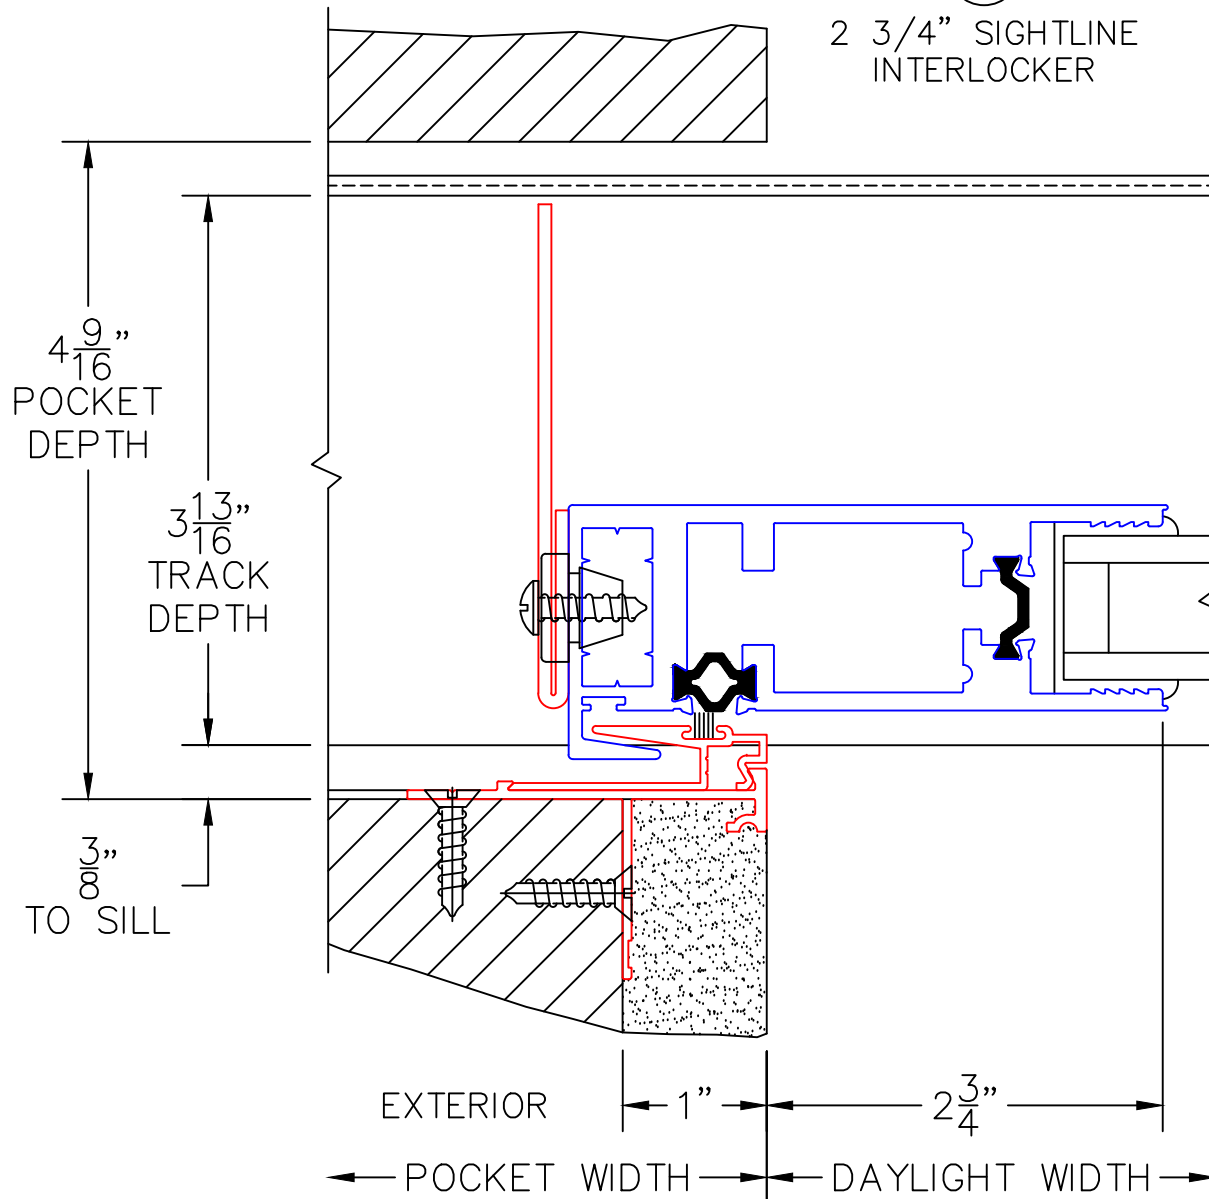

3  
TWO TRACK  
HEAD SHOWN

EXTERIOR

(USE RULER TO SCALE DIMENSIONS IN INCHES)

SCALE: 3/4

## POCKET WALL OPTIONS

④  
OPTIONAL POCKET JAMB  
WITH HEAD BUMPERS

EXTERIOR

(USE RULER TO SCALE DIMENSIONS IN INCHES)

SCALE: 3/4

## POCKET WALL OPTIONS

5

2 3/4" SIGHTLINE  
INTERLOCKER

(USE RULER TO SCALE DIMENSIONS IN INCHES)

**SCALE: FULL**

POCKET WALL OPTIONS

6

J-POCKET  
INTERLOCKER