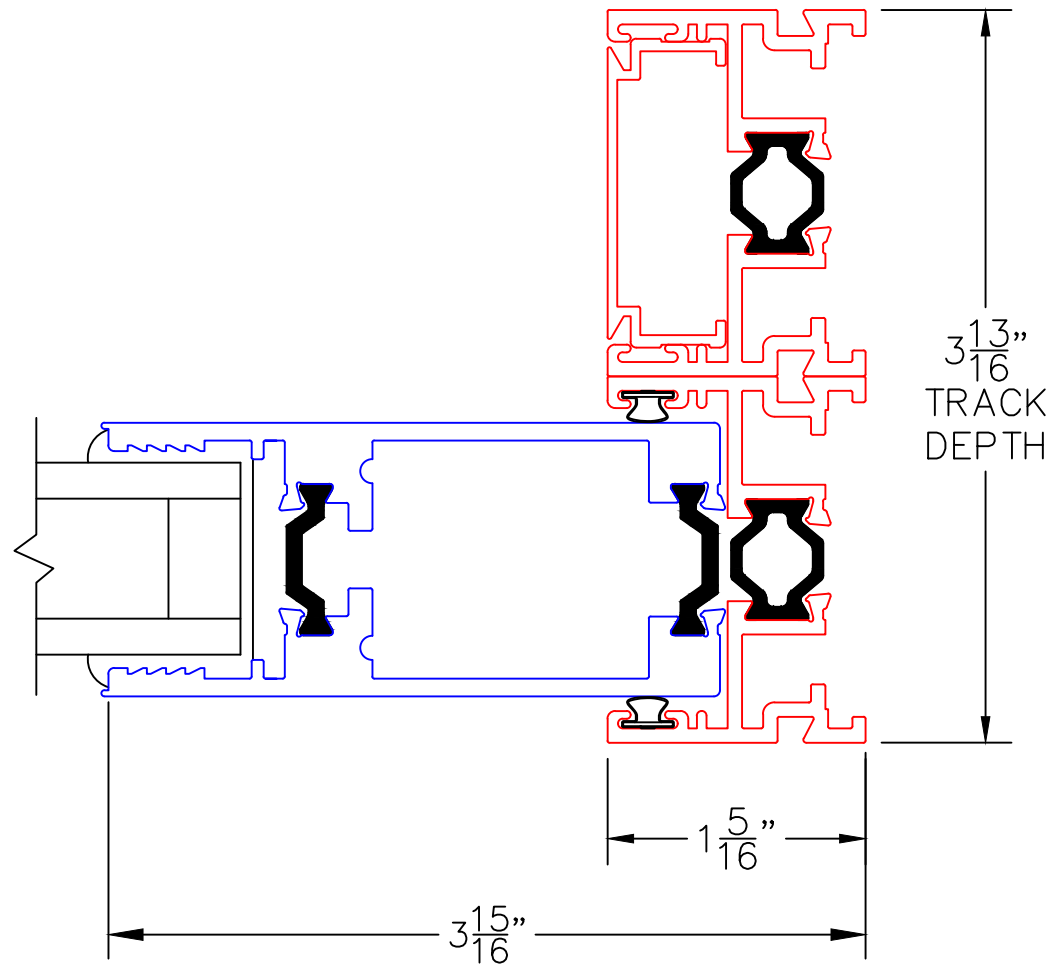

ALTERNATE FIXED STILE

(USE RULER TO SCALE DIMENSIONS IN INCHES)

SCALE: FULL

2

ARCHETYPE NARROW FIXED STILE

EXTERIOR