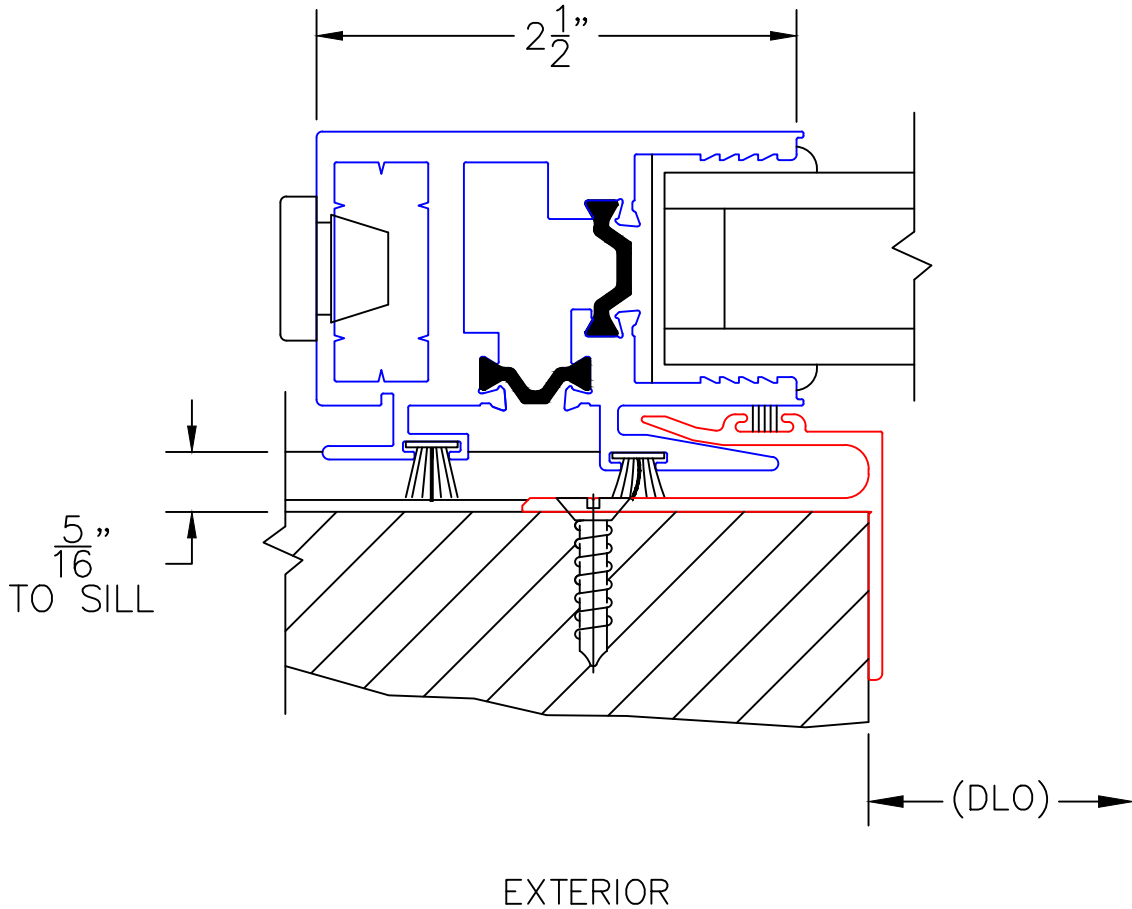

3  
TWO TRACK  
HEAD SHOWN

EXTERIOR

(USE RULER TO SCALE DIMENSIONS IN INCHES)

SCALE: 3/4

## POCKET WALL OPTIONS

④  
OPTIONAL POCKET JAMB  
WITH HEAD BUMPERS

EXTERIOR

(USE RULER TO SCALE DIMENSIONS IN INCHES)

SCALE: 3/4

## POCKET WALL OPTIONS

5

2 3/4" SIGHTLINE  
INTERLOCKER

(USE RULER TO SCALE DIMENSIONS IN INCHES)

**SCALE: FULL**

POCKET WALL OPTIONS

6

J-POCKET  
INTERLOCKER

(USE RULER TO SCALE DIMENSIONS IN INCHES)

**SCALE: FULL**

POCKET WALL OPTIONS

7

L-TYPE POCKET  
INTERLOCKER

(USE RULER TO SCALE DIMENSIONS IN INCHES)

**SCALE: FULL**

POCKET WALL OPTIONS