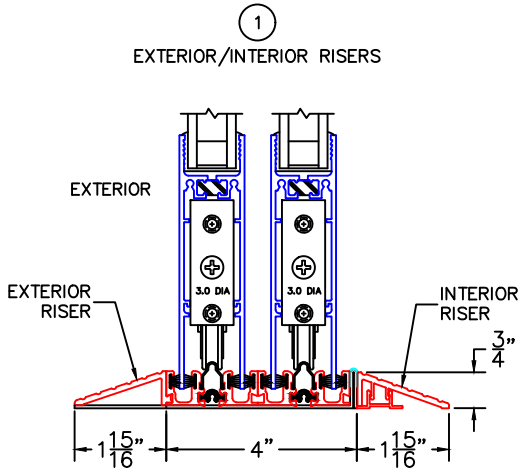

(USE RULER TO SCALE DIMENSIONS IN INCHES)  
**SCALE: 1/4**

**OPTIONAL SILL RISERS**

**ALTERNATE FIXED STILES**

**BOTTOM RAIL USED AS TOP RAIL**

**POCKET WALL OPTIONS**  
(DETAILS 6 & 7 SHOWN WITH NO SIGHTLINE INTERLOCKER)

**DOOR COLLECTOR OPTION**

-GLASS PENETRATION: 11/16"

(USE RULER TO SCALE DIMENSIONS IN INCHES)

SCALE: FULL

3  
TWO TRACK  
HEAD SHOWN

EXTERIOR

(USE RULER TO SCALE DIMENSIONS IN INCHES)

SCALE: 3/4