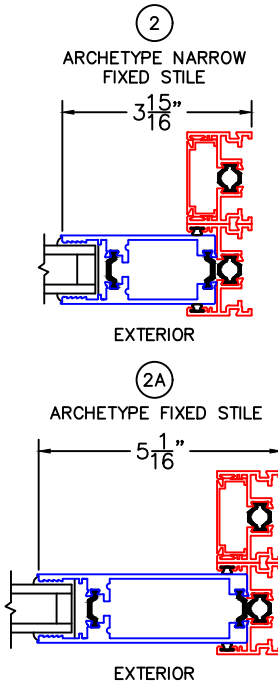

(USE RULER TO SCALE DIMENSIONS IN INCHES)  
**SCALE: 1/4**

**OPTIONAL SILL RISERS**

**ALTERNATE FIXED STILES**

**BOTTOM RAIL USED AS TOP RAIL**

**POCKET WALL OPTIONS**  
(DETAILS 6 & 7 SHOWN WITH NO SIGHTLINE INTERLOCKER)

**DOOR COLLECTOR OPTION**

-GLASS PENETRATION: 11/16"

(USE RULER TO SCALE DIMENSIONS IN INCHES)

SCALE: FULL

3  
TWO TRACK  
HEAD SHOWN

EXTERIOR

(USE RULER TO SCALE DIMENSIONS IN INCHES)

SCALE: 3/4

## POCKET WALL OPTIONS

④  
OPTIONAL POCKET JAMB  
WITH HEAD BUMPERS

EXTERIOR

(USE RULER TO SCALE DIMENSIONS IN INCHES)

SCALE: 3/4