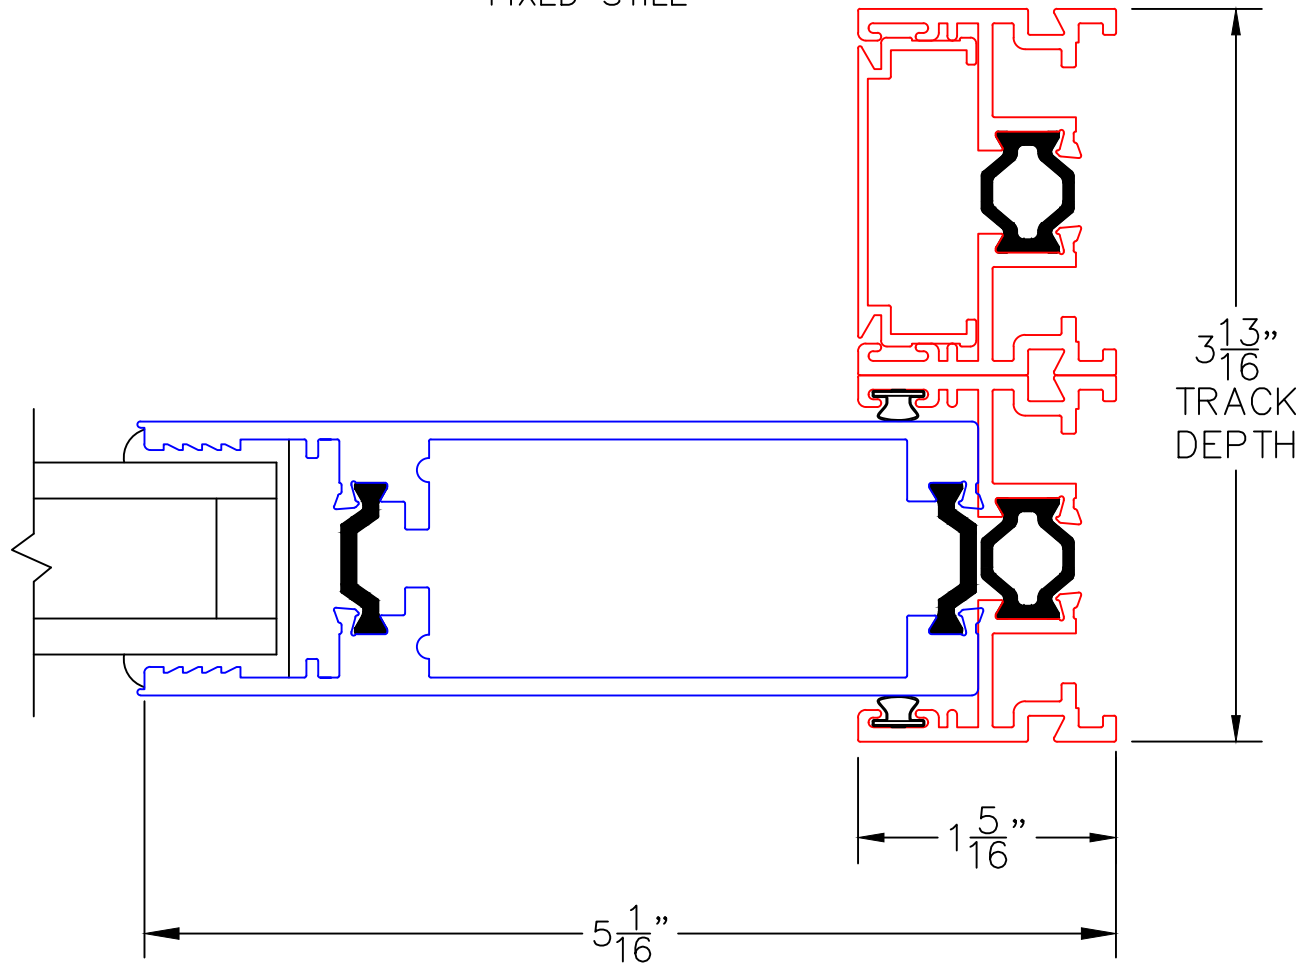

## ALTERNATE FIXED STILE

(USE RULER TO SCALE DIMENSIONS IN INCHES)

SCALE: FULL

2A

ARCHETYPE  
FIXED STILE

EXTERIOR

0 0.5 1  
(USE RULER TO SCALE DIMENSIONS IN INCHES)  
**SCALE: FULL**

BOTTOM RAIL AS  
TOP RAIL OPTION

3  
TWO TRACK  
HEAD SHOWN

EXTERIOR

(USE RULER TO SCALE DIMENSIONS IN INCHES)

SCALE: 3/4

## POCKET WALL OPTIONS

④  
OPTIONAL POCKET JAMB  
WITH HEAD BUMPERS

EXTERIOR

(USE RULER TO SCALE DIMENSIONS IN INCHES)

SCALE: 3/4