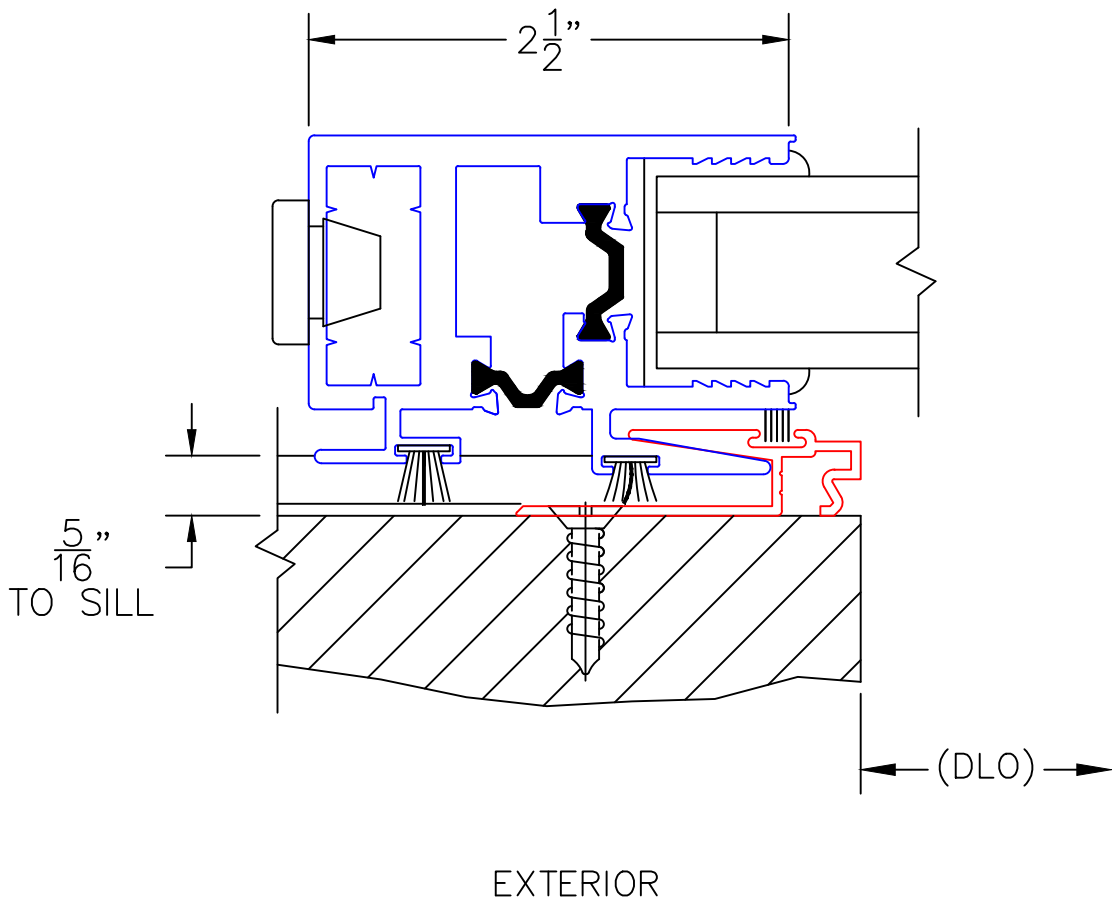

3  
TWO TRACK  
HEAD SHOWN

EXTERIOR

(USE RULER TO SCALE DIMENSIONS IN INCHES)

SCALE: 3/4

## POCKET WALL OPTIONS

④  
OPTIONAL POCKET JAMB  
WITH HEAD BUMPERS

EXTERIOR

(USE RULER TO SCALE DIMENSIONS IN INCHES)

SCALE: 3/4

## POCKET WALL OPTIONS

5

2 3/4" SIGHTLINE  
INTERLOCKER

(USE RULER TO SCALE DIMENSIONS IN INCHES)

**SCALE: FULL**

POCKET WALL OPTIONS

6

J-POCKET  
INTERLOCKER

(USE RULER TO SCALE DIMENSIONS IN INCHES)

**SCALE: FULL**

POCKET WALL OPTIONS

7

L-TYPE POCKET  
INTERLOCKER

(USE RULER TO SCALE DIMENSIONS IN INCHES)

**SCALE: FULL**

POCKET WALL OPTIONS