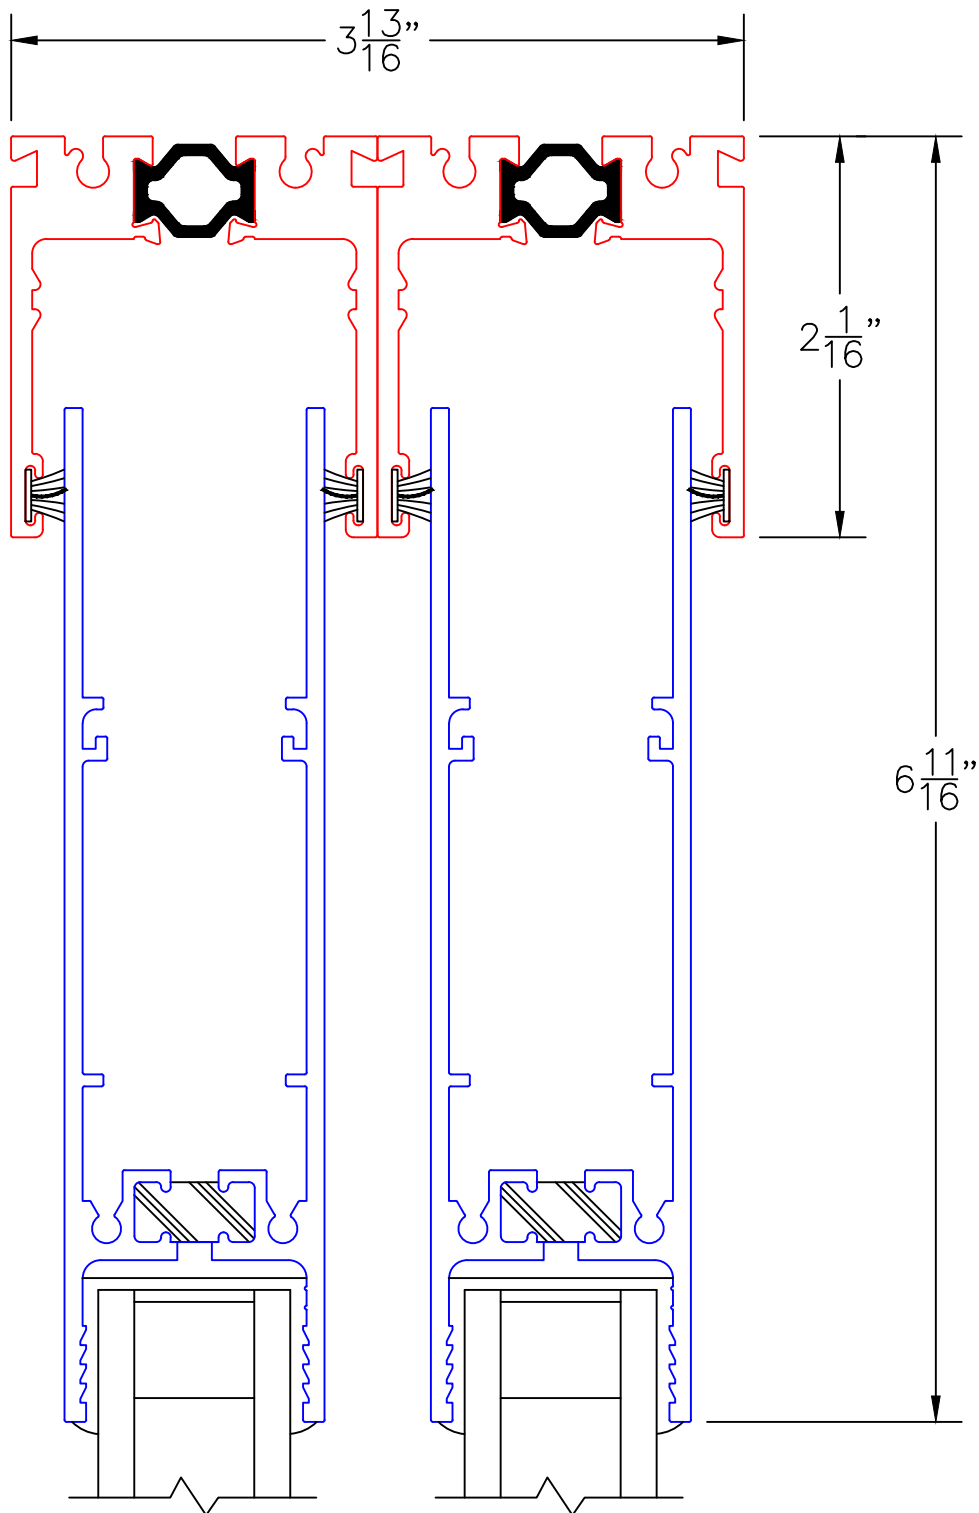

## ALTERNATE FIXED STILE

(USE RULER TO SCALE DIMENSIONS IN INCHES)

SCALE: FULL

2A

ARCHETYPE  
FIXED STILE

EXTERIOR

0 0.5 1  
(USE RULER TO SCALE DIMENSIONS IN INCHES)  
**SCALE: FULL**

BOTTOM RAIL AS  
TOP RAIL OPTION

3  
TWO TRACK  
HEAD SHOWN

EXTERIOR

(USE RULER TO SCALE DIMENSIONS IN INCHES)

SCALE: 3/4

## POCKET WALL OPTIONS

④  
OPTIONAL POCKET JAMB  
WITH HEAD BUMPERS

EXTERIOR

(USE RULER TO SCALE DIMENSIONS IN INCHES)

SCALE: 3/4