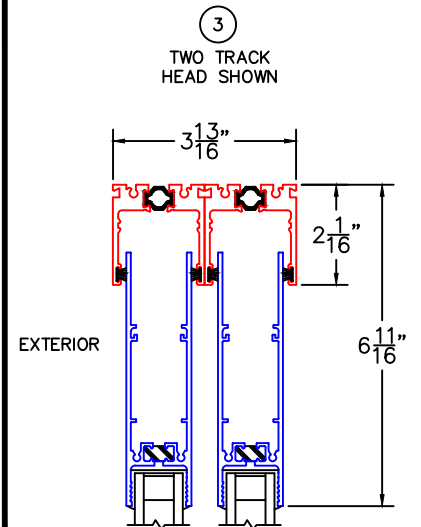

(USE RULER TO SCALE DIMENSIONS IN INCHES)  
**SCALE: 1/4**

**OPTIONAL SILL RISERS**

**ALTERNATE FIXED STILES**

**BOTTOM RAIL USED AS TOP RAIL**

**POCKET WALL OPTIONS**  
(DETAILS 6 & 7 SHOWN WITH NO SIGHTLINE INTERLOCKER)

**DOOR COLLECTOR OPTION**

-GLASS PENETRATION: 11/16"

(USE RULER TO SCALE DIMENSIONS IN INCHES)

SCALE: FULL

3  
TWO TRACK  
HEAD SHOWN

EXTERIOR

(USE RULER TO SCALE DIMENSIONS IN INCHES)

SCALE: 3/4