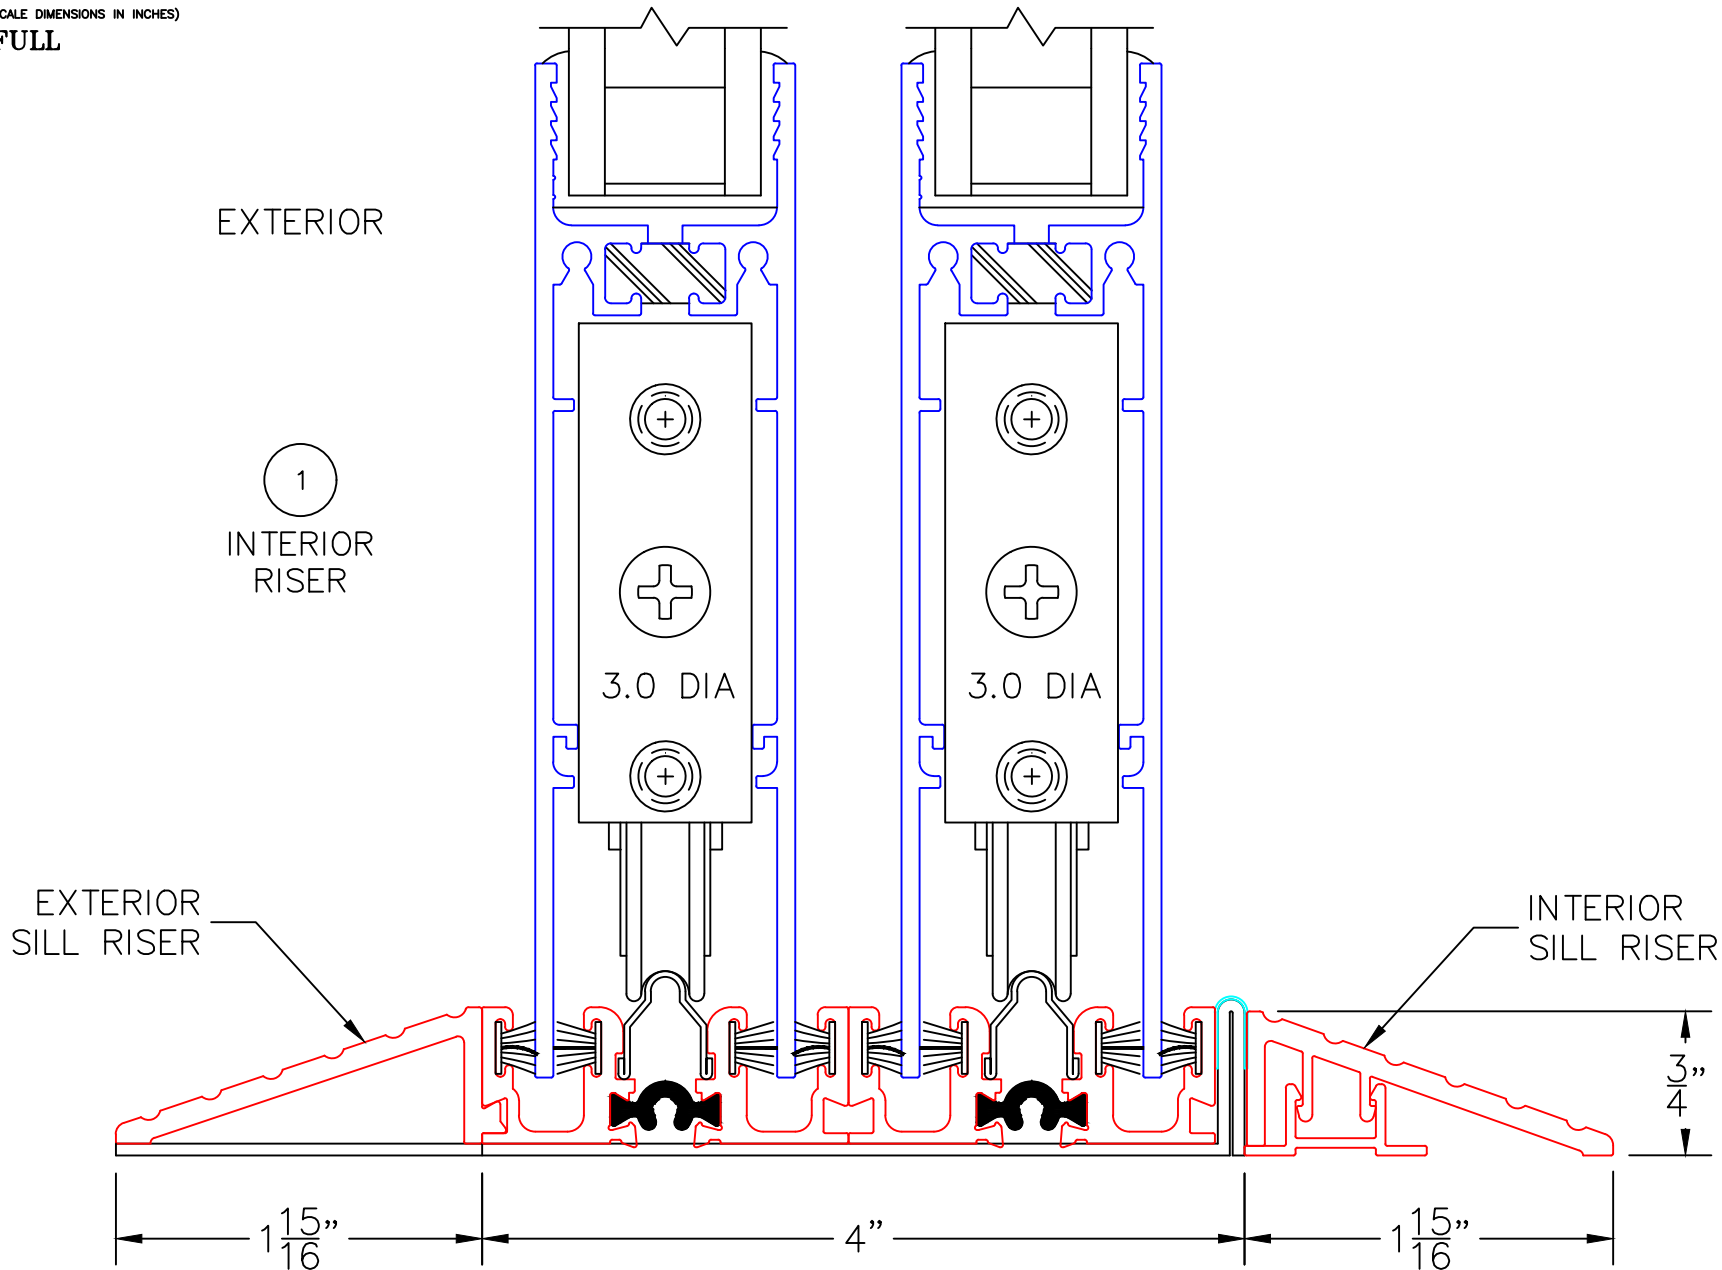

(USE RULER TO SCALE DIMENSIONS IN INCHES)

SCALE: FULL

EXTERIOR/INTERIOR RISER