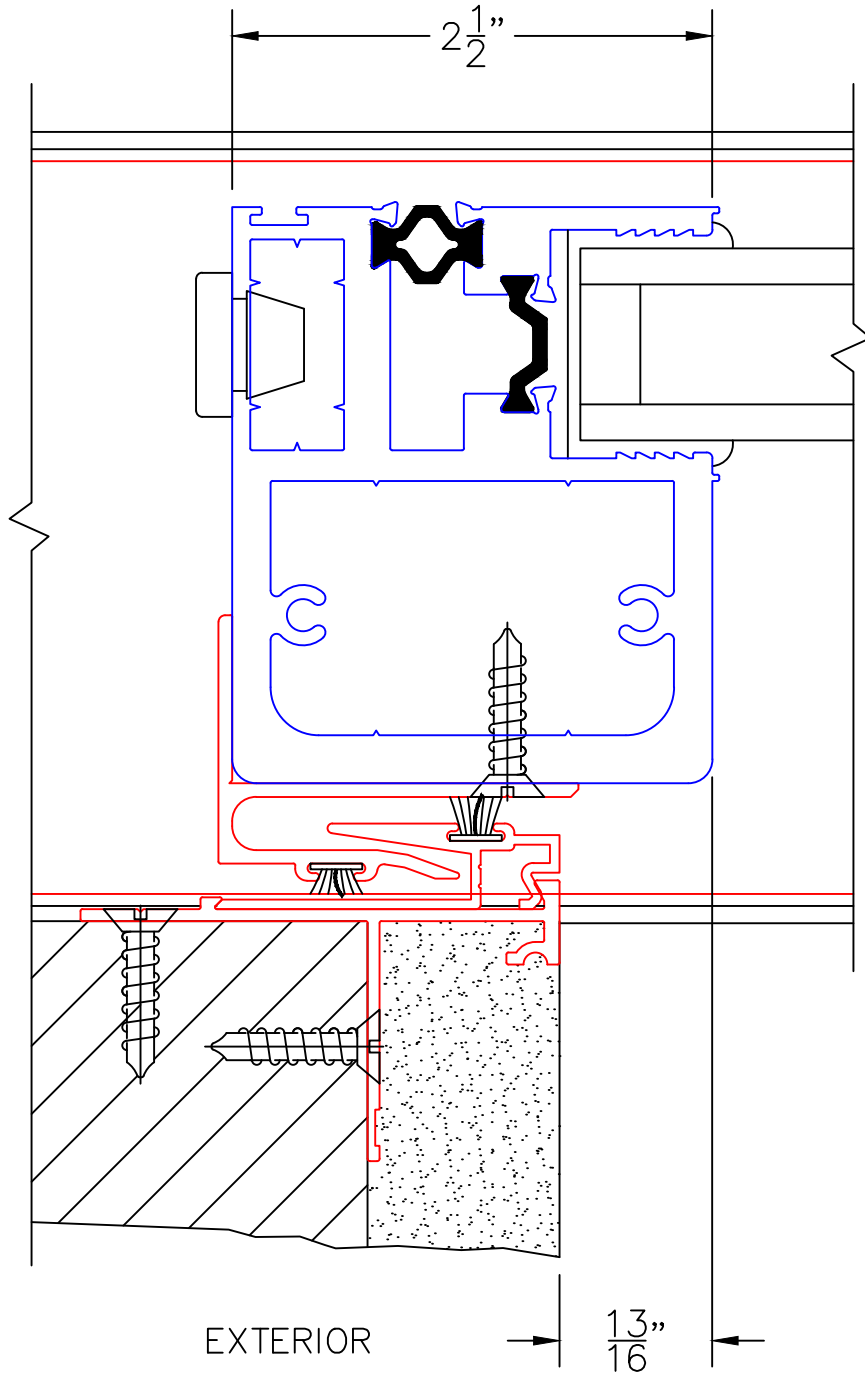

3  
TWO TRACK  
HEAD SHOWN

EXTERIOR

(USE RULER TO SCALE DIMENSIONS IN INCHES)

SCALE: 3/4

(USE RULER TO SCALE DIMENSIONS IN INCHES)

**SCALE: FULL**

POCKET WALL OPTIONS

7

L-TYPE POCKET  
INTERLOCKER

(USE RULER TO SCALE DIMENSIONS IN INCHES)

**SCALE: FULL**

POCKET WALL OPTIONS

8

L-TYPE POCKET  
INTERLOCKER WITH  
REVERSE HP INTERLOCKER

0 0.5 1  
(USE RULER TO SCALE DIMENSIONS IN INCHES)  
**SCALE: FULL**

POCKET WALL OPTIONS

9

2-PIECE POCKET  
INTERLOCKER WITH  
REVERSE HP INTERLOCKER

(USE RULER TO SCALE DIMENSIONS IN INCHES)

**SCALE: FULL**

POCKET WALL OPTIONS

10

J-POST POCKET  
INTERLOCKER WITH  
REVERSE HP INTERLOCKER

(USE RULER TO SCALE DIMENSIONS IN INCHES)

SCALE: 1/2