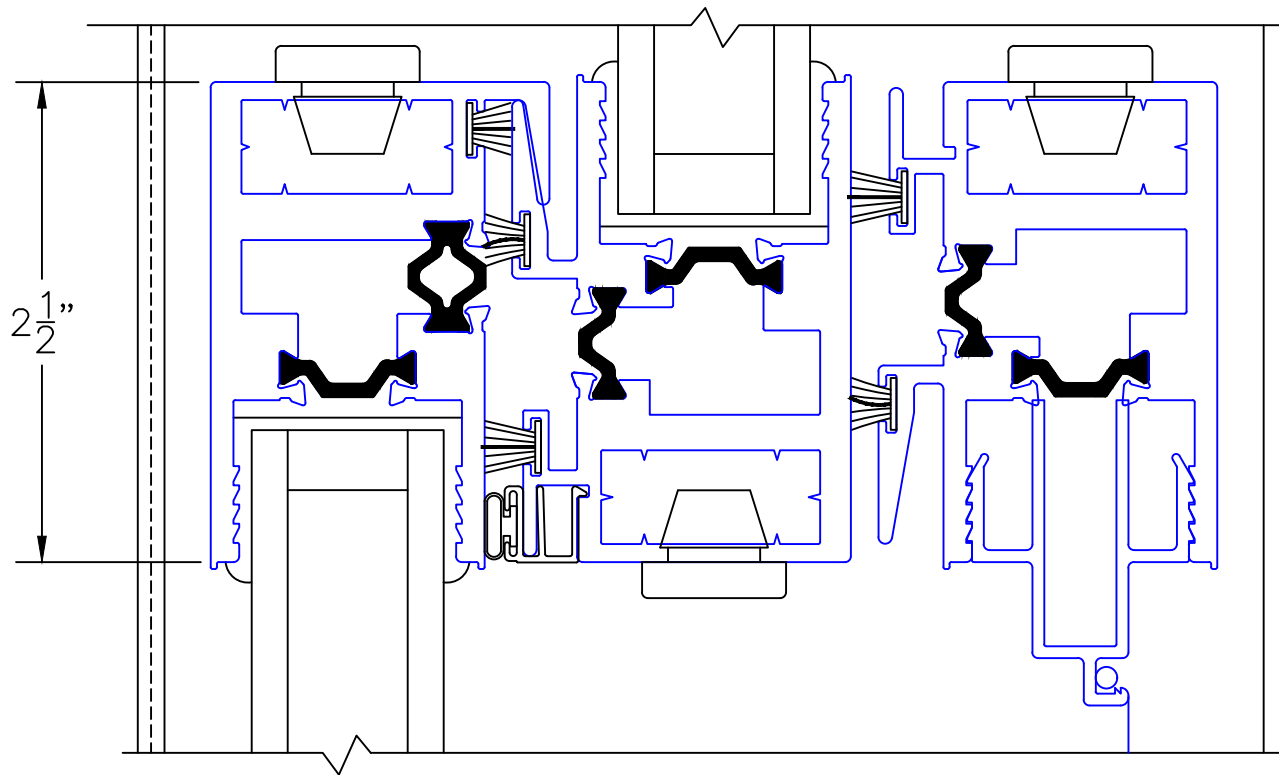

## MULTI-SLIDE CORNER DOOR DETAILS OXVXO DOOR WITH SCREENS SHOWN

NOTE: CENTERLINES ARE NOT DIVIDED EQUALLY; CONFIRM CENTERLINES WHEN REQUIRED.

- GLASS PENETRATION: 11/16"
- \*NET FRAME WIDTH DOES NOT INCLUDE SILL PAN.
- SILL PAN EXTENDS 1/8" BEYOND EACH JAMB.
- FOR ADDITIONAL OPTIONS AND UPGRADES SEE DRAWINGS 3070-T-08 AND 3070-T-09.
- EXTERIOR RATED PRODUCTS HAVE WEEP SLOTS ON HORIZONTAL SILLS.

## MULTI-SLIDE CORNER DOOR DETAILS OXVVO DOOR SHOWN

(USE RULER TO SCALE DIMENSIONS IN INCHES)

**SCALE: FULL**

## MULTI-SLIDE CORNER DOOR DETAILS OXVXO DOOR SHOWN

(USE RULER TO SCALE DIMENSIONS IN INCHES)

**SCALE: FULL**

6

INTERLOCKERS

EXTERIOR

## MULTI-SLIDE CORNER DOOR DETAILS OXVXO DOOR SHOWN

0 0.5 1  
(USE RULER TO SCALE DIMENSIONS IN INCHES)  
**SCALE: FULL**

7

FIXED JAMB