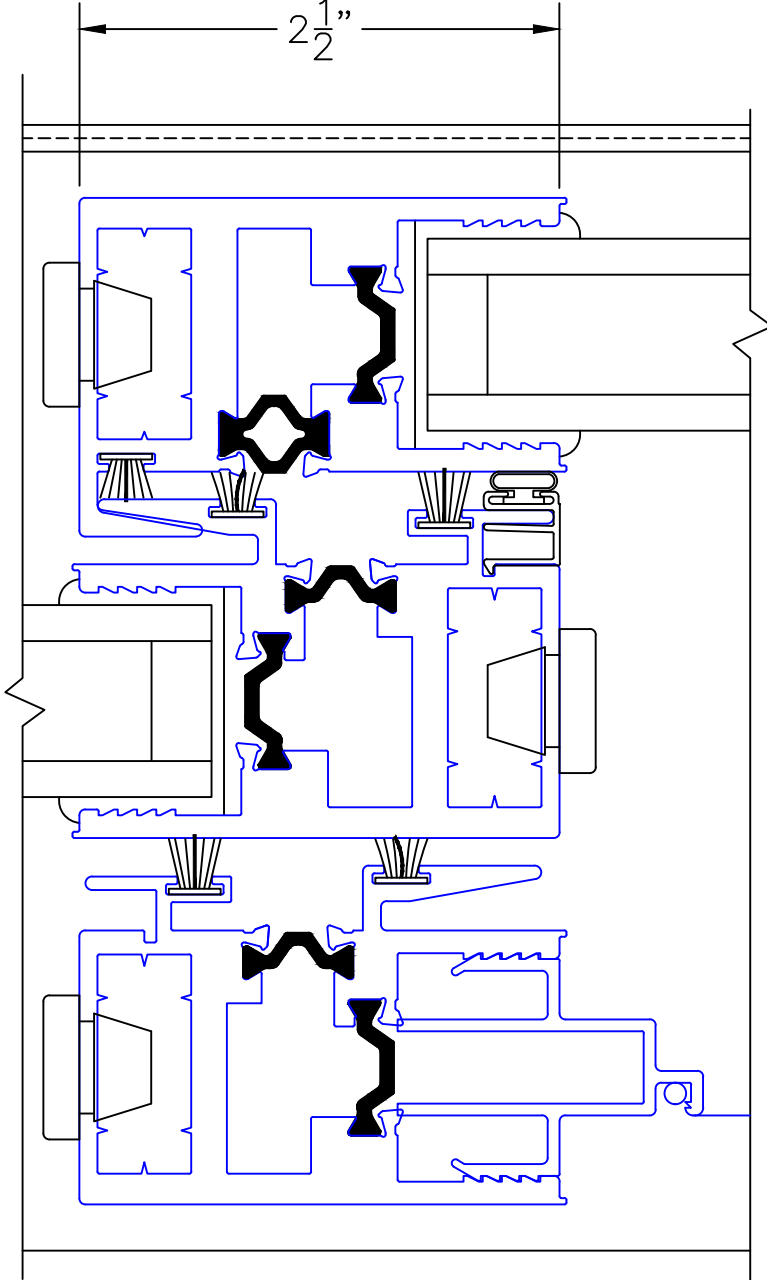

## MULTI-SLIDE CORNER DOOR DETAILS OXVXO DOOR WITH SCREENS SHOWN

NOTE: CENTERLINES ARE NOT DIVIDED EQUALLY; CONFIRM CENTERLINES WHEN REQUIRED.

- GLASS PENETRATION: 11/16"
- \*NET FRAME WIDTH DOES NOT INCLUDE SILL PAN.
- SILL PAN EXTENDS 1/8" BEYOND EACH JAMB.
- FOR ADDITIONAL OPTIONS AND UPGRADES SEE DRAWINGS 3070-T-08 AND 3070-T-09.
- EXTERIOR RATED PRODUCTS HAVE WEEP SLOTS ON HORIZONTAL SILLS.

0 0.5 1  
(USE RULER TO SCALE DIMENSIONS IN INCHES)  
**SCALE: FULL**

MULTI-SLIDE CORNER DOOR DETAILS  
OXVVO DOOR SHOWN

1

MULTI-SLIDE  
HEAD DETAIL

## MULTI-SLIDE CORNER DOOR DETAILS OXVVO DOOR SHOWN

(USE RULER TO SCALE DIMENSIONS IN INCHES)

SCALE: FULL

0 0.5 1  
 (USE RULER TO SCALE DIMENSIONS IN INCHES)  
**SCALE: FULL**

MULTI-SLIDE CORNER DOOR DETAILS  
 OXVXO DOOR SHOWN

0 0.5 1  
(USE RULER TO SCALE DIMENSIONS IN INCHES)  
**SCALE: FULL**

MULTI-SLIDE CORNER DOOR DETAILS  
OXVXO DOOR SHOWN

4

INTERLOCKERS

0 1 2  
(USE RULER TO SCALE DIMENSIONS IN INCHES)  
**SCALE: 1/2**

MULTI-SLIDE CORNER DOOR DETAILS  
OXVXO DOOR SHOWN