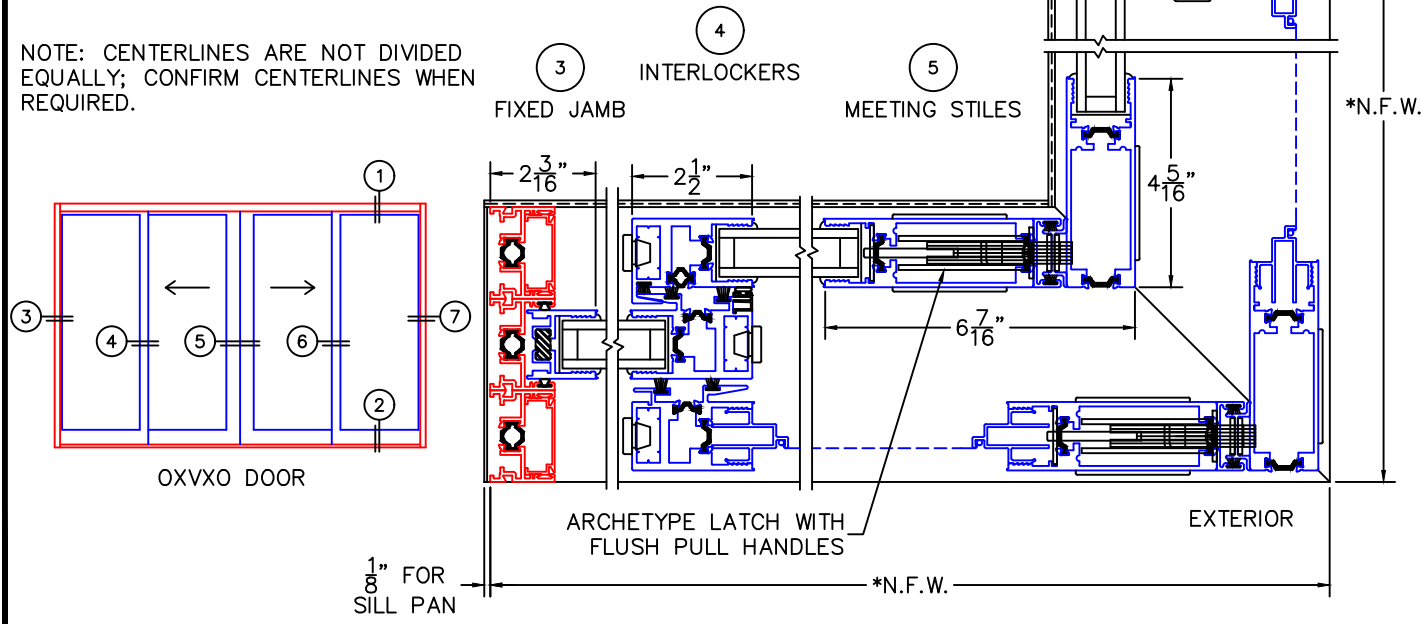

(USE RULER TO SCALE DIMENSIONS IN INCHES)  
**SCALE: 1/4**

## MULTI-SLIDE CORNER DOOR DETAILS OXVXO DOOR WITH SCREENS SHOWN

NOTE: CENTERLINES ARE NOT DIVIDED EQUALLY; CONFIRM CENTERLINES WHEN REQUIRED.

- GLASS PENETRATION: 11/16"
- \*NET FRAME WIDTH DOES NOT INCLUDE SILL PAN.
- SILL PAN EXTENDS 1/8" BEYOND EACH JAMB.
- FOR ADDITIONAL OPTIONS AND UPGRADES SEE DRAWINGS 3070-T-08 AND 3070-T-09.
- EXTERIOR RATED PRODUCTS HAVE WEEP SLOTS ON HORIZONTAL SILLS.

0 0.5 1  
(USE RULER TO SCALE DIMENSIONS IN INCHES)  
**SCALE: FULL**

MULTI-SLIDE CORNER DOOR DETAILS  
OXVVO DOOR SHOWN

1

MULTI-SLIDE  
HEAD DETAIL

## MULTI-SLIDE CORNER DOOR DETAILS OXVVO DOOR SHOWN

(USE RULER TO SCALE DIMENSIONS IN INCHES)

SCALE: FULL

0 0.5 1  
 (USE RULER TO SCALE DIMENSIONS IN INCHES)  
**SCALE: FULL**

MULTI-SLIDE CORNER DOOR DETAILS  
 OXVXO DOOR SHOWN