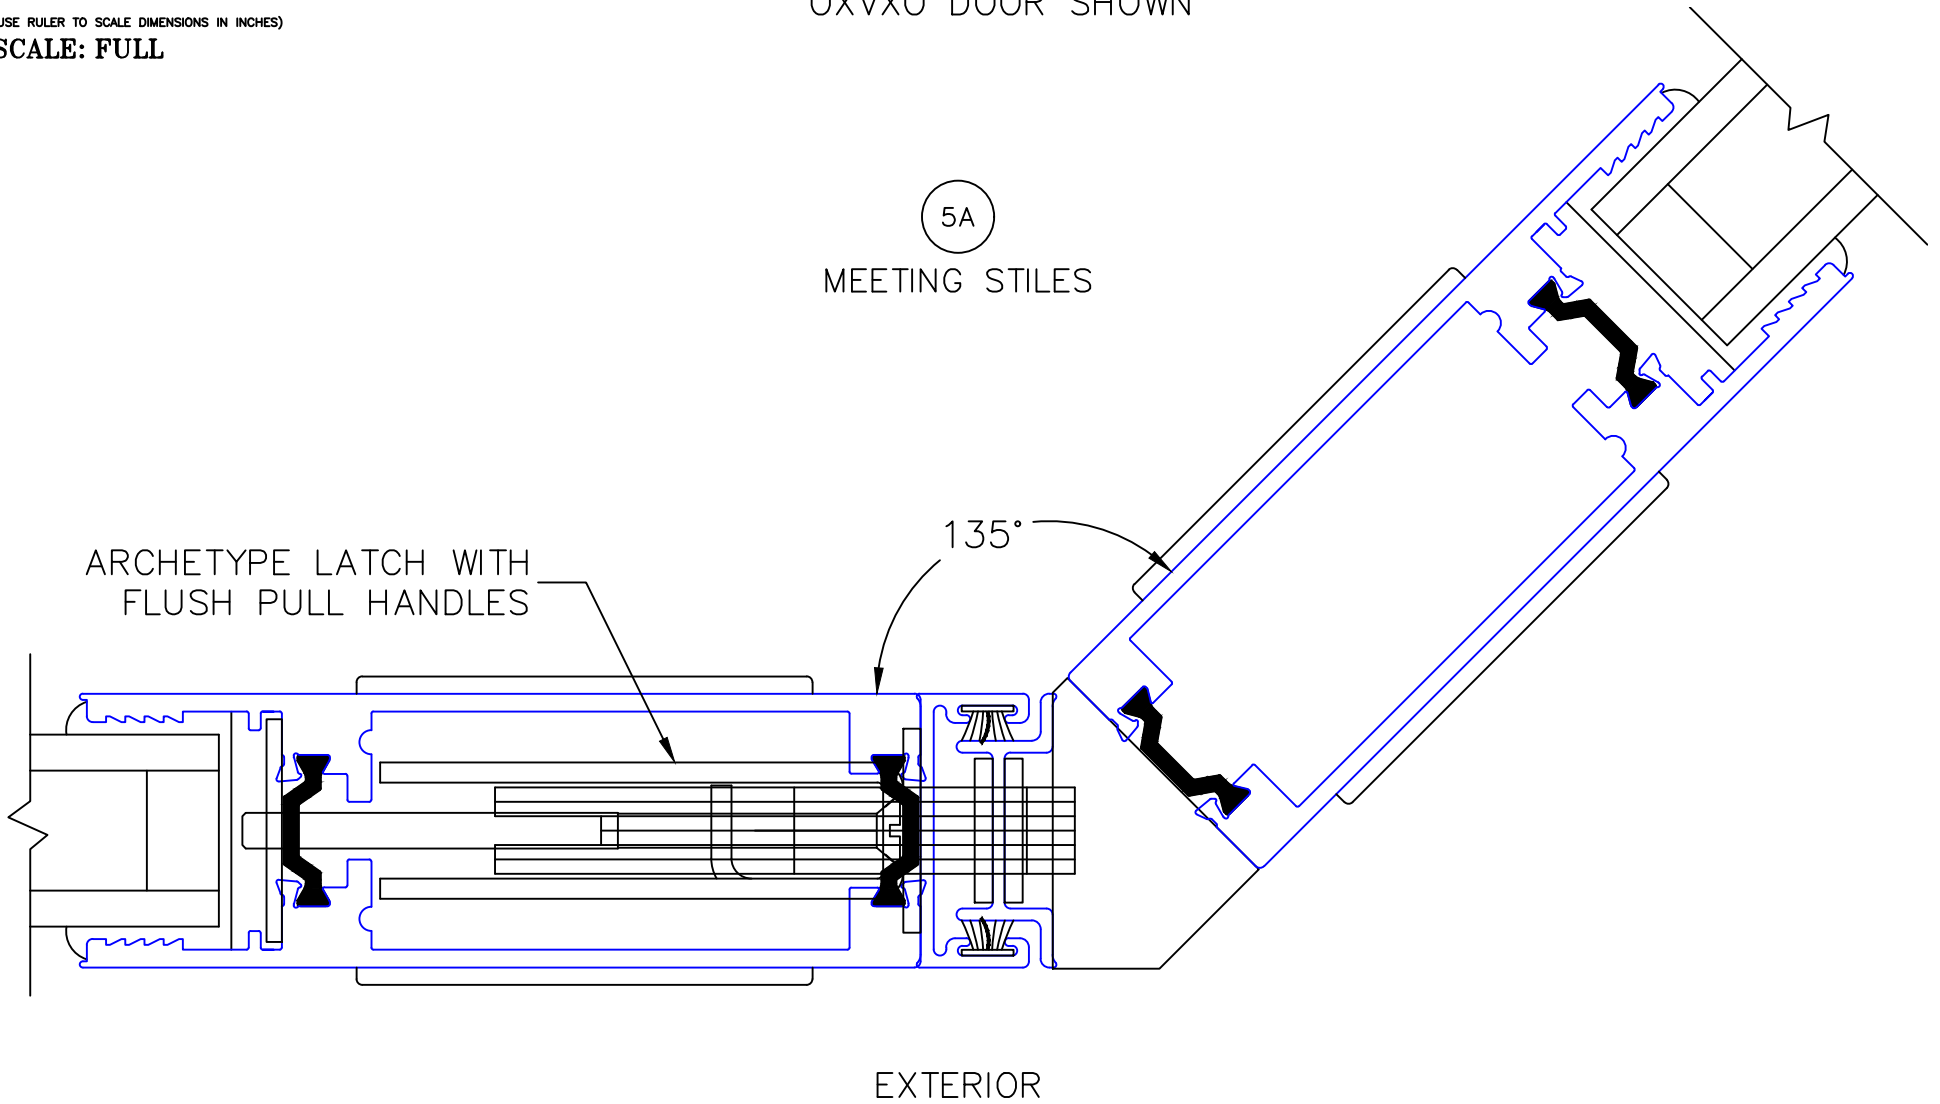

0 0.5 1  
(USE RULER TO SCALE DIMENSIONS IN INCHES)  
**SCALE: FULL**

MULTI-SLIDE CORNER DOOR DETAILS  
OXVXO DOOR SHOWN

4

INTERLOCKERS

0 1 2  
(USE RULER TO SCALE DIMENSIONS IN INCHES)  
**SCALE: 1/2**

MULTI-SLIDE CORNER DOOR DETAILS  
OXVXO DOOR SHOWN

5

MEETING STILES

ARCHETYPE LATCH WITH  
FLUSH PULL HANDLES

EXTERIOR

## MULTI-SLIDE CORNER DOOR DETAILS OXVVO DOOR SHOWN

(USE RULER TO SCALE DIMENSIONS IN INCHES)

**SCALE: FULL**

## MULTI-SLIDE CORNER DOOR DETAILS OXVXO DOOR SHOWN

(USE RULER TO SCALE DIMENSIONS IN INCHES)

**SCALE: FULL**

6

INTERLOCKERS

EXTERIOR