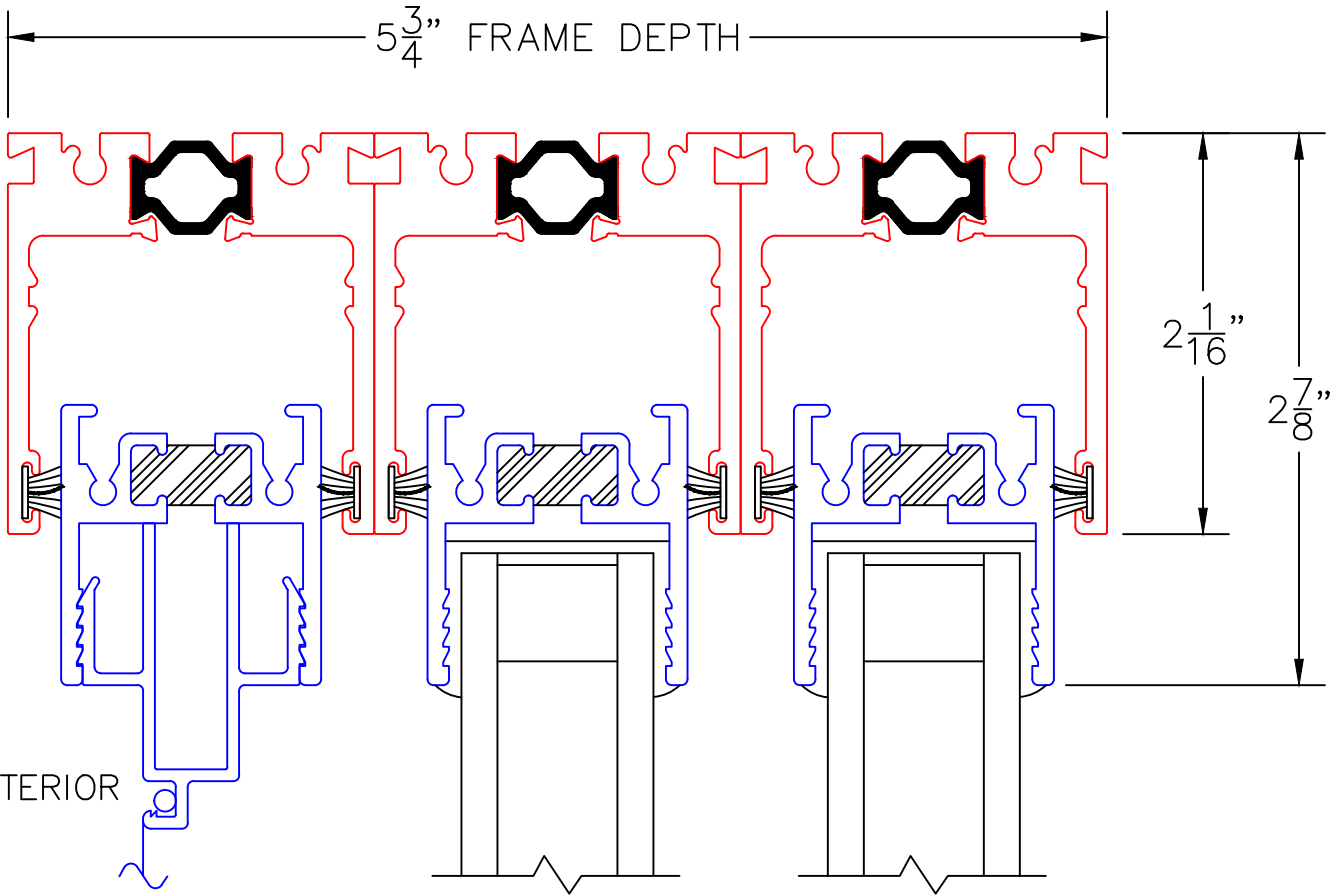

## MULTI-SLIDE CORNER DOOR DETAILS OXVXO DOOR WITH SCREENS SHOWN

NOTE: CENTERLINES ARE NOT DIVIDED EQUALLY; CONFIRM CENTERLINES WHEN REQUIRED.

- GLASS PENETRATION: 11/16"
- \*NET FRAME WIDTH DOES NOT INCLUDE SILL PAN.
- SILL PAN EXTENDS 1/8" BEYOND EACH JAMB.
- FOR ADDITIONAL OPTIONS AND UPGRADES SEE DRAWINGS 3070-T-08 AND 3070-T-09.
- EXTERIOR RATED PRODUCTS HAVE WEEP SLOTS ON HORIZONTAL SILLS.

0 0.5 1  
(USE RULER TO SCALE DIMENSIONS IN INCHES)  
**SCALE: FULL**

MULTI-SLIDE CORNER DOOR DETAILS  
OXVVO DOOR SHOWN

1

MULTI-SLIDE  
HEAD DETAIL

## MULTI-SLIDE CORNER DOOR DETAILS OXVVO DOOR SHOWN

(USE RULER TO SCALE DIMENSIONS IN INCHES)

SCALE: FULL

0 0.5 1  
 (USE RULER TO SCALE DIMENSIONS IN INCHES)  
**SCALE: FULL**

MULTI-SLIDE CORNER DOOR DETAILS  
 OXVXO DOOR SHOWN

0 0.5 1  
(USE RULER TO SCALE DIMENSIONS IN INCHES)  
**SCALE: FULL**

MULTI-SLIDE CORNER DOOR DETAILS  
OXVXO DOOR SHOWN

4

INTERLOCKERS

0 1 2  
(USE RULER TO SCALE DIMENSIONS IN INCHES)  
**SCALE: 1/2**

MULTI-SLIDE CORNER DOOR DETAILS  
OXVXO DOOR SHOWN