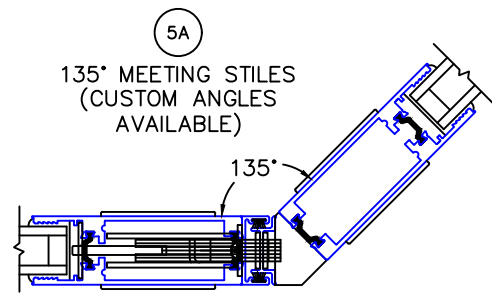

(USE RULER TO SCALE DIMENSIONS IN INCHES)  
**SCALE: 1/4**

## MULTI-SLIDE CORNER DOOR DETAILS OXVXO DOOR WITH SCREENS SHOWN

NOTE: CENTERLINES ARE NOT DIVIDED EQUALLY; CONFIRM CENTERLINES WHEN REQUIRED.

- GLASS PENETRATION: 11/16"
- \*NET FRAME WIDTH DOES NOT INCLUDE SILL PAN.
- SILL PAN EXTENDS 1/8" BEYOND EACH JAMB.
- FOR ADDITIONAL OPTIONS AND UPGRADES SEE DRAWINGS 3070-T-08 AND 3070-T-09.
- EXTERIOR RATED PRODUCTS HAVE WEEP SLOTS ON HORIZONTAL SILLS.

0 0.5 1  
(USE RULER TO SCALE DIMENSIONS IN INCHES)  
**SCALE: FULL**

MULTI-SLIDE CORNER DOOR DETAILS  
OXVVO DOOR SHOWN

1

MULTI-SLIDE  
HEAD DETAIL

## MULTI-SLIDE CORNER DOOR DETAILS OXVVO DOOR SHOWN

(USE RULER TO SCALE DIMENSIONS IN INCHES)

SCALE: FULL

0 0.5 1  
 (USE RULER TO SCALE DIMENSIONS IN INCHES)  
**SCALE: FULL**

MULTI-SLIDE CORNER DOOR DETAILS  
 OXVXO DOOR SHOWN