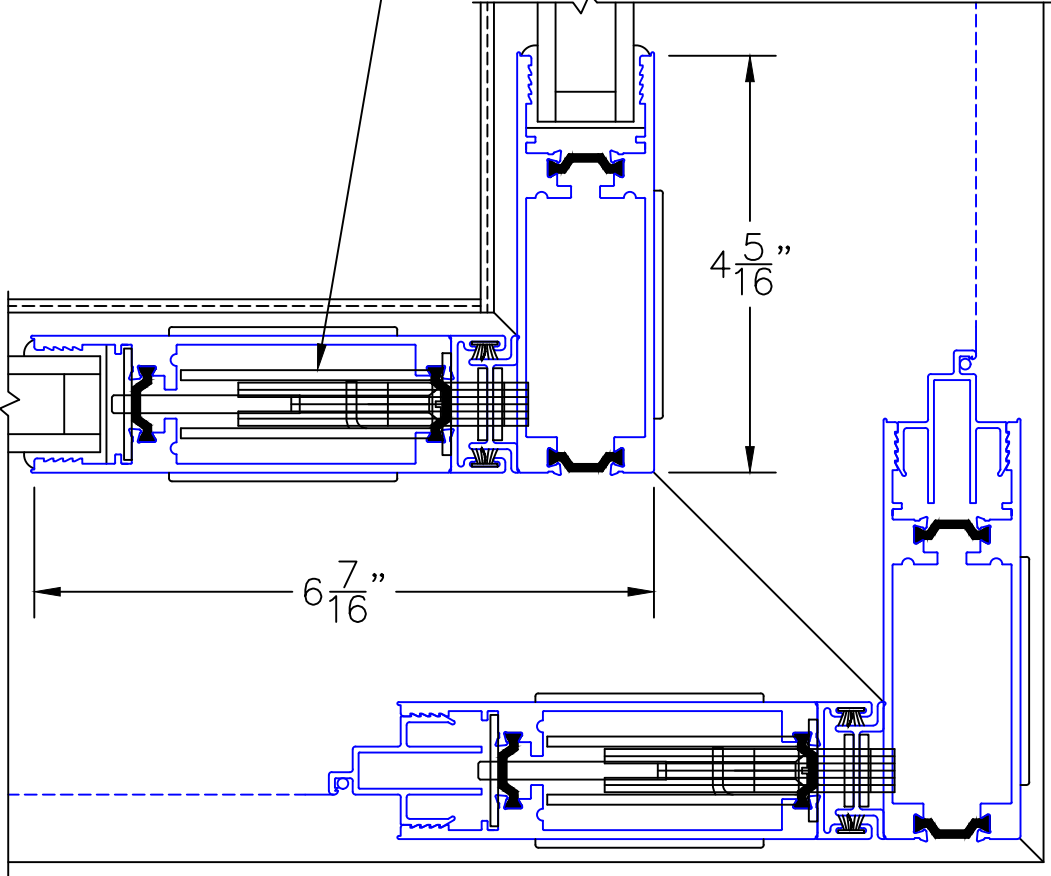

0 1 2
(USE RULER TO SCALE DIMENSIONS IN INCHES)
SCALE: 1/2

MULTI-SLIDE CORNER DOOR DETAILS
OXVXO DOOR SHOWN

5

MEETING STILES

ARCHETYPE LATCH WITH
FLUSH PULL HANDLES

EXTERIOR