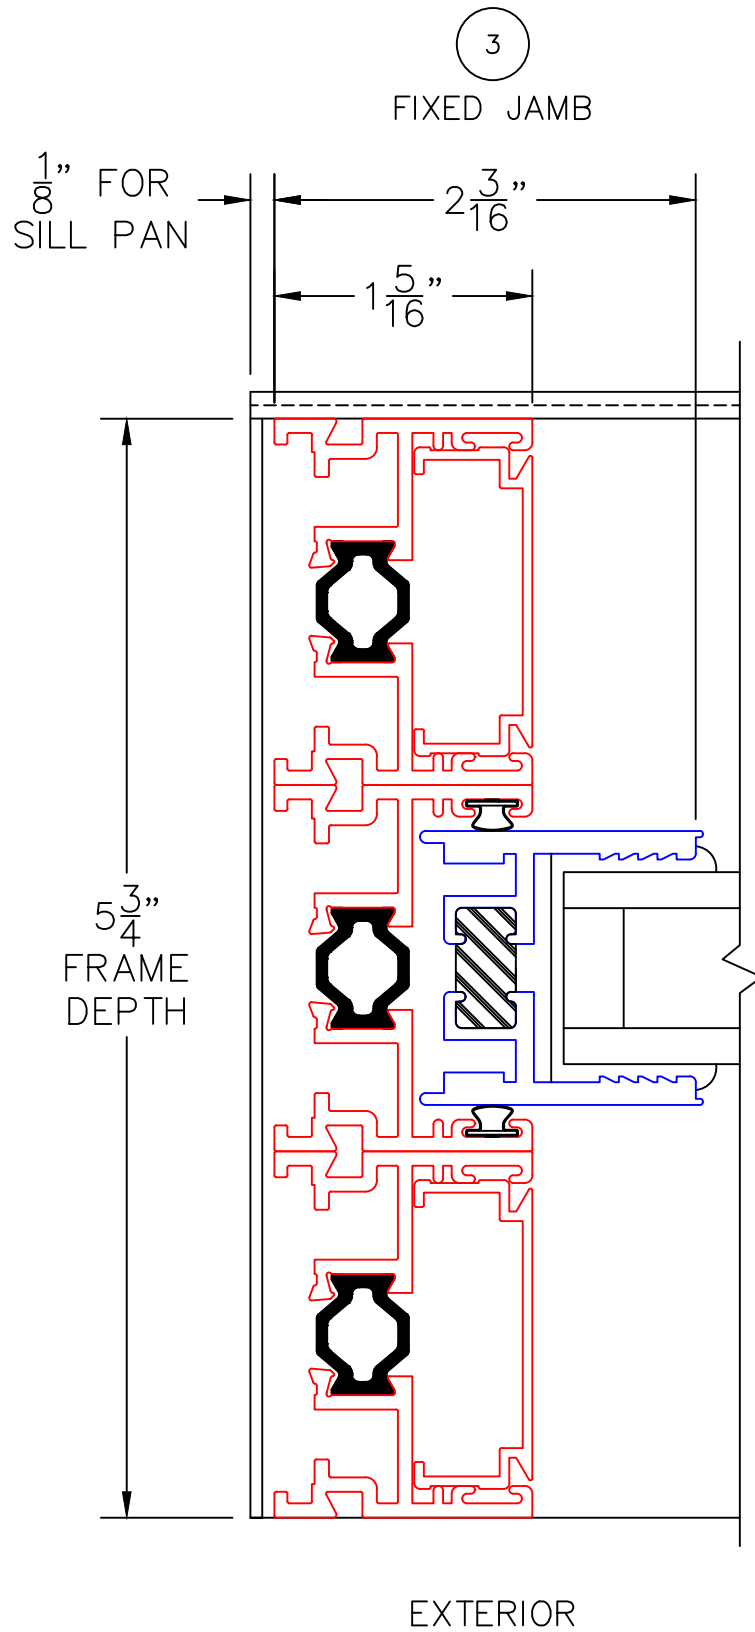

## MULTI-SLIDE CORNER DOOR DETAILS OXVXO DOOR WITH SCREENS SHOWN

NOTE: CENTERLINES ARE NOT DIVIDED EQUALLY; CONFIRM CENTERLINES WHEN REQUIRED.

- GLASS PENETRATION: 11/16"
- \*NET FRAME WIDTH DOES NOT INCLUDE SILL PAN.
- SILL PAN EXTENDS 1/8" BEYOND EACH JAMB.
- FOR ADDITIONAL OPTIONS AND UPGRADES SEE DRAWINGS 3070-T-08 AND 3070-T-09.
- EXTERIOR RATED PRODUCTS HAVE WEEP SLOTS ON HORIZONTAL SILLS.

0 0.5 1  
(USE RULER TO SCALE DIMENSIONS IN INCHES)  
**SCALE: FULL**

MULTI-SLIDE CORNER DOOR DETAILS  
OXVVO DOOR SHOWN

1

MULTI-SLIDE  
HEAD DETAIL

## MULTI-SLIDE CORNER DOOR DETAILS OXVVO DOOR SHOWN

(USE RULER TO SCALE DIMENSIONS IN INCHES)

SCALE: FULL

0 0.5 1  
 (USE RULER TO SCALE DIMENSIONS IN INCHES)  
**SCALE: FULL**

MULTI-SLIDE CORNER DOOR DETAILS  
 OXVXO DOOR SHOWN

0 0.5 1  
(USE RULER TO SCALE DIMENSIONS IN INCHES)  
**SCALE: FULL**

MULTI-SLIDE CORNER DOOR DETAILS  
OXVXO DOOR SHOWN

4

INTERLOCKERS

0 1 2  
(USE RULER TO SCALE DIMENSIONS IN INCHES)  
**SCALE: 1/2**

MULTI-SLIDE CORNER DOOR DETAILS  
OXVXO DOOR SHOWN