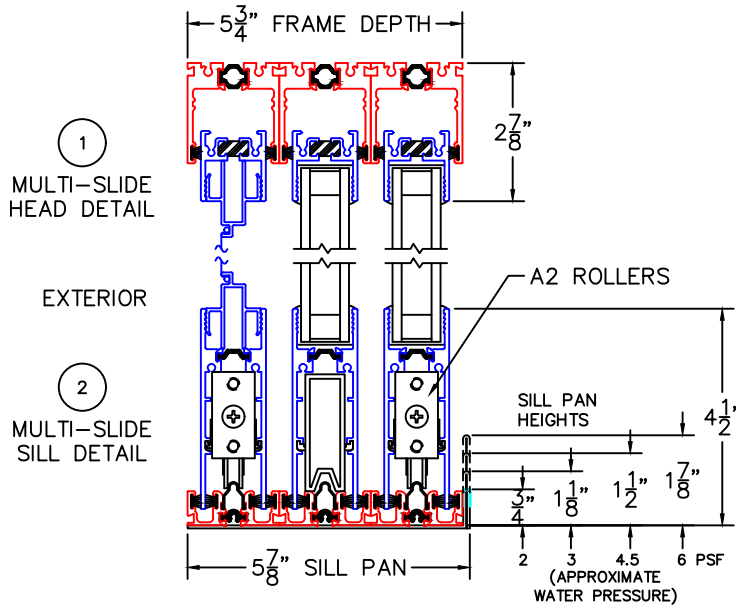

(USE RULER TO SCALE DIMENSIONS IN INCHES)  
**SCALE: 1/4**

## MULTI-SLIDE CORNER DOOR DETAILS OXVXO DOOR WITH SCREENS SHOWN

NOTE: CENTERLINES ARE NOT DIVIDED EQUALLY; CONFIRM CENTERLINES WHEN REQUIRED.

- GLASS PENETRATION: 11/16"
- \*NET FRAME WIDTH DOES NOT INCLUDE SILL PAN.
- SILL PAN EXTENDS 1/8" BEYOND EACH JAMB.
- FOR ADDITIONAL OPTIONS AND UPGRADES SEE DRAWINGS 3070-T-08 AND 3070-T-09.
- EXTERIOR RATED PRODUCTS HAVE WEEP SLOTS ON HORIZONTAL SILLS.

0 0.5 1  
(USE RULER TO SCALE DIMENSIONS IN INCHES)  
**SCALE: FULL**

MULTI-SLIDE CORNER DOOR DETAILS  
OXVVO DOOR SHOWN

1

MULTI-SLIDE  
HEAD DETAIL

## MULTI-SLIDE CORNER DOOR DETAILS OXVVO DOOR SHOWN

(USE RULER TO SCALE DIMENSIONS IN INCHES)

SCALE: FULL

0 0.5 1  
 (USE RULER TO SCALE DIMENSIONS IN INCHES)  
**SCALE: FULL**

MULTI-SLIDE CORNER DOOR DETAILS  
 OXVXO DOOR SHOWN