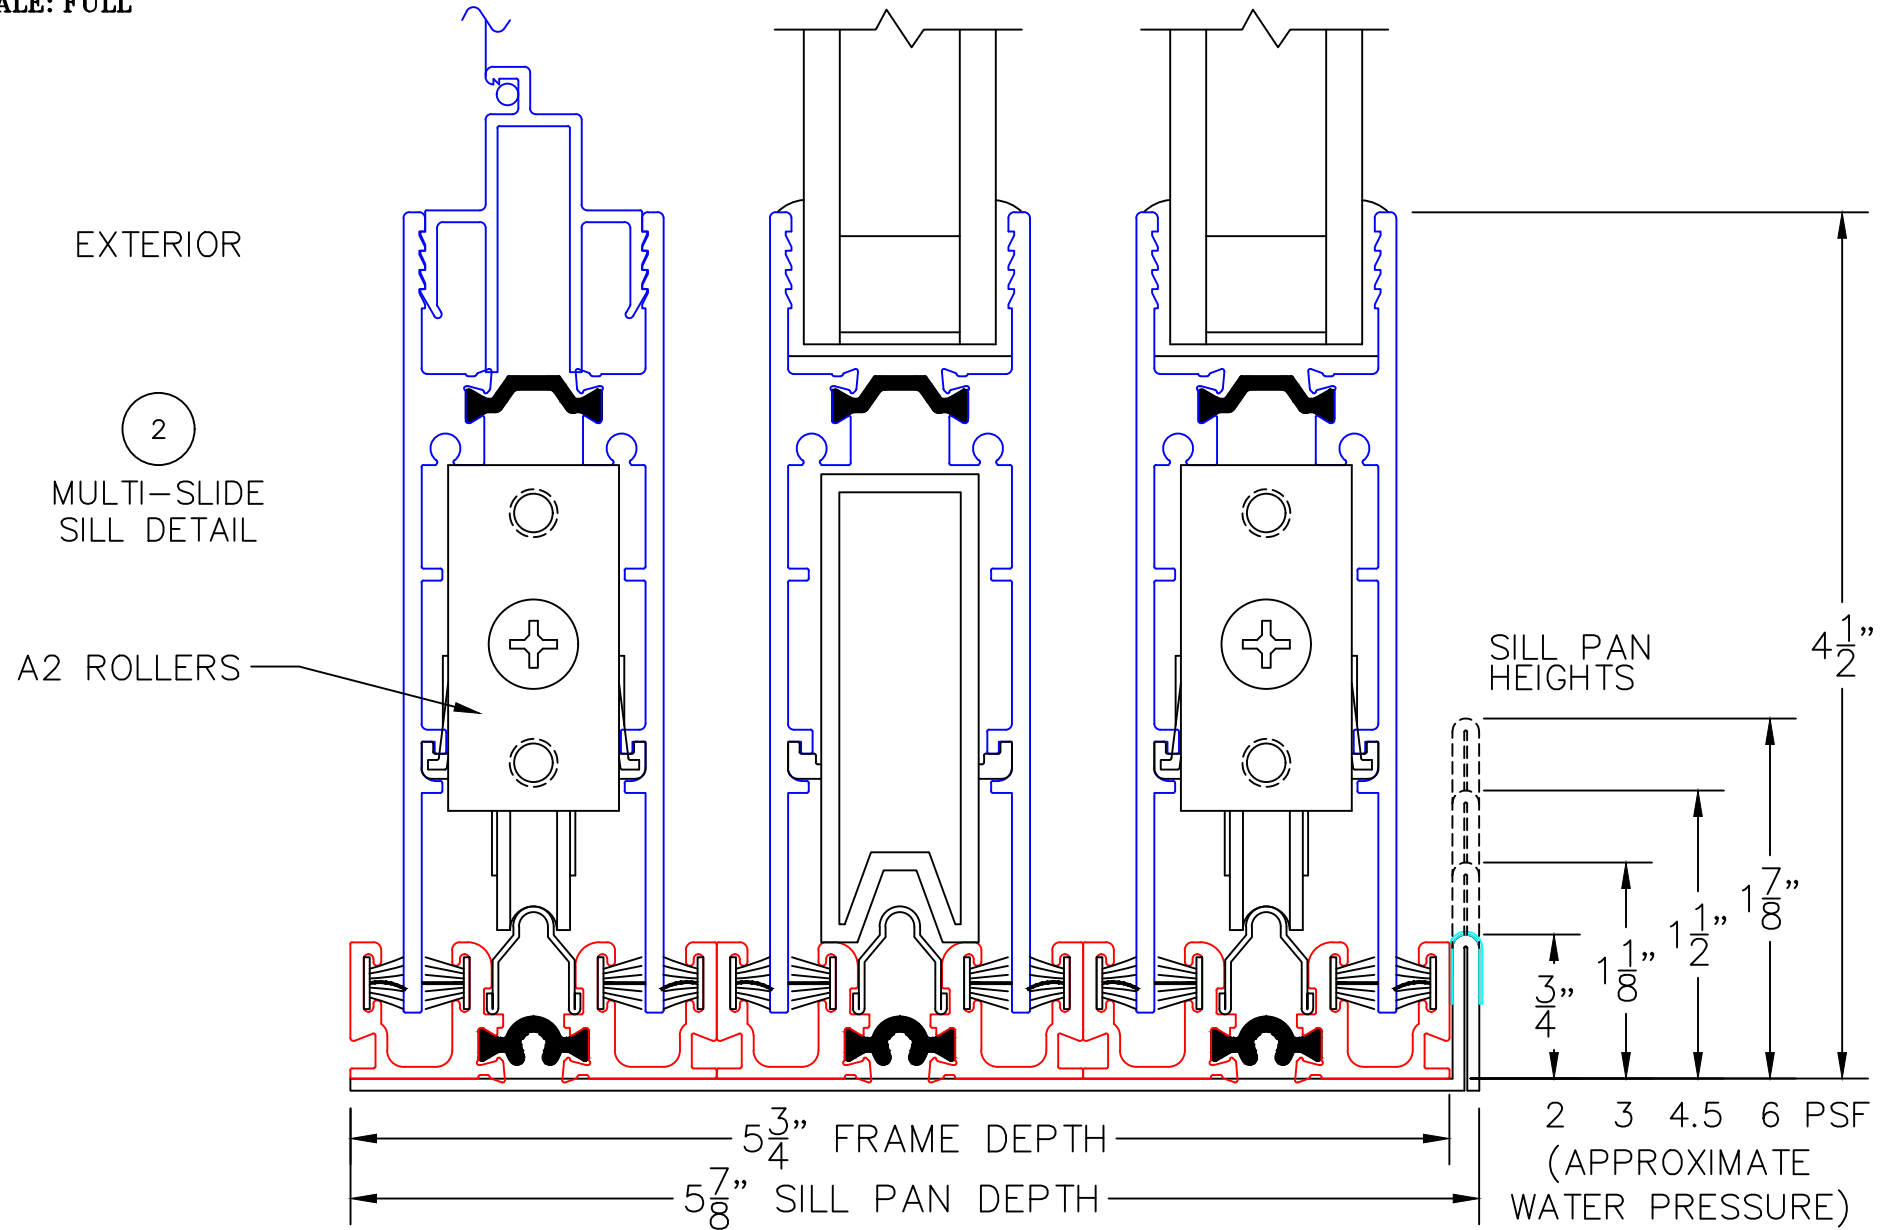

## MULTI-SLIDE CORNER DOOR DETAILS OXVXO DOOR WITH SCREENS SHOWN

NOTE: CENTERLINES ARE NOT DIVIDED EQUALLY; CONFIRM CENTERLINES WHEN REQUIRED.

- GLASS PENETRATION: 11/16"
- \*NET FRAME WIDTH DOES NOT INCLUDE SILL PAN.
- SILL PAN EXTENDS 1/8" BEYOND EACH JAMB.
- FOR ADDITIONAL OPTIONS AND UPGRADES SEE DRAWINGS 3070-T-08 AND 3070-T-09.
- EXTERIOR RATED PRODUCTS HAVE WEEP SLOTS ON HORIZONTAL SILLS.

0 0.5 1  
(USE RULER TO SCALE DIMENSIONS IN INCHES)  
**SCALE: FULL**

MULTI-SLIDE CORNER DOOR DETAILS  
OXVVO DOOR SHOWN

1

MULTI-SLIDE  
HEAD DETAIL

## MULTI-SLIDE CORNER DOOR DETAILS OXVVO DOOR SHOWN

(USE RULER TO SCALE DIMENSIONS IN INCHES)

SCALE: FULL

0 0.5 1  
 (USE RULER TO SCALE DIMENSIONS IN INCHES)  
**SCALE: FULL**

MULTI-SLIDE CORNER DOOR DETAILS  
 OXVXO DOOR SHOWN

0 0.5 1  
(USE RULER TO SCALE DIMENSIONS IN INCHES)  
**SCALE: FULL**

MULTI-SLIDE CORNER DOOR DETAILS  
OXVXO DOOR SHOWN

4

INTERLOCKERS

0 1 2  
(USE RULER TO SCALE DIMENSIONS IN INCHES)  
**SCALE: 1/2**

MULTI-SLIDE CORNER DOOR DETAILS  
OXVXO DOOR SHOWN