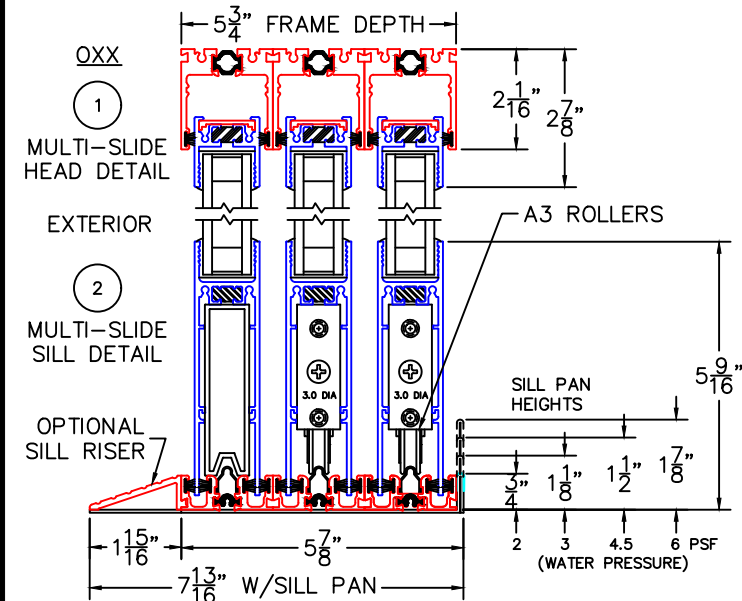

(USE RULER TO SCALE DIMENSIONS IN INCHES)

SCALE: 1/4

MULTI-SLIDE CORNER DOOR DETAILS
OXXVXXP DOOR SHOWN

NOTE: CENTERLINES ARE NOT DIVIDED EQUALLY; CONFIRM CENTERLINES WHEN REQUIRED.

- *NET FRAME WIDTH DOES NOT INCLUDE SILL PAN.
- SILL PAN EXTENDS 1/8" BEYOND EACH JAMB.
- PLAN VIEW DOES NOT SHOW SILL RISER.
- FOR ADDITIONAL OPTIONS AND UPGRADES SEE DRAWINGS 3070-T-08 AND 3070-T-09.

- GLASS PENETRATION: 11/16"
- EXTERIOR RATED PRODUCTS HAVE WEEP SLOTS ON HORIZONTAL SILLS.

0 0.5 1
(USE RULER TO SCALE DIMENSIONS IN INCHES)
SCALE: FULL

MULTI-SLIDE CORNER DOOR DETAILS
OXXVXXP DOOR SHOWN

1

MULTI-SLIDE
HEAD DETAIL

0 0.5 1
(USE RULER TO SCALE DIMENSIONS IN INCHES)
SCALE: FULL

MULTI-SLIDE CORNER DOOR DETAILS
OXXVXXP DOOR SHOWN

0 0.5 1
(USE RULER TO SCALE DIMENSIONS IN INCHES)
SCALE: FULL

MULTI-SLIDE CORNER DOOR DETAILS
OXXVXXP DOOR SHOWN

0 0.5 1
(USE RULER TO SCALE DIMENSIONS IN INCHES)
SCALE: FULL

7A

135° MEETING STILES
(CUSTOM ANGLES AVAILABLE)

ARCHETYPE LATCH WITH
FLUSH PULL HANDLES

135°

EXTERIOR

0 0.5 1
(USE RULER TO SCALE DIMENSIONS IN INCHES)
SCALE: FULL