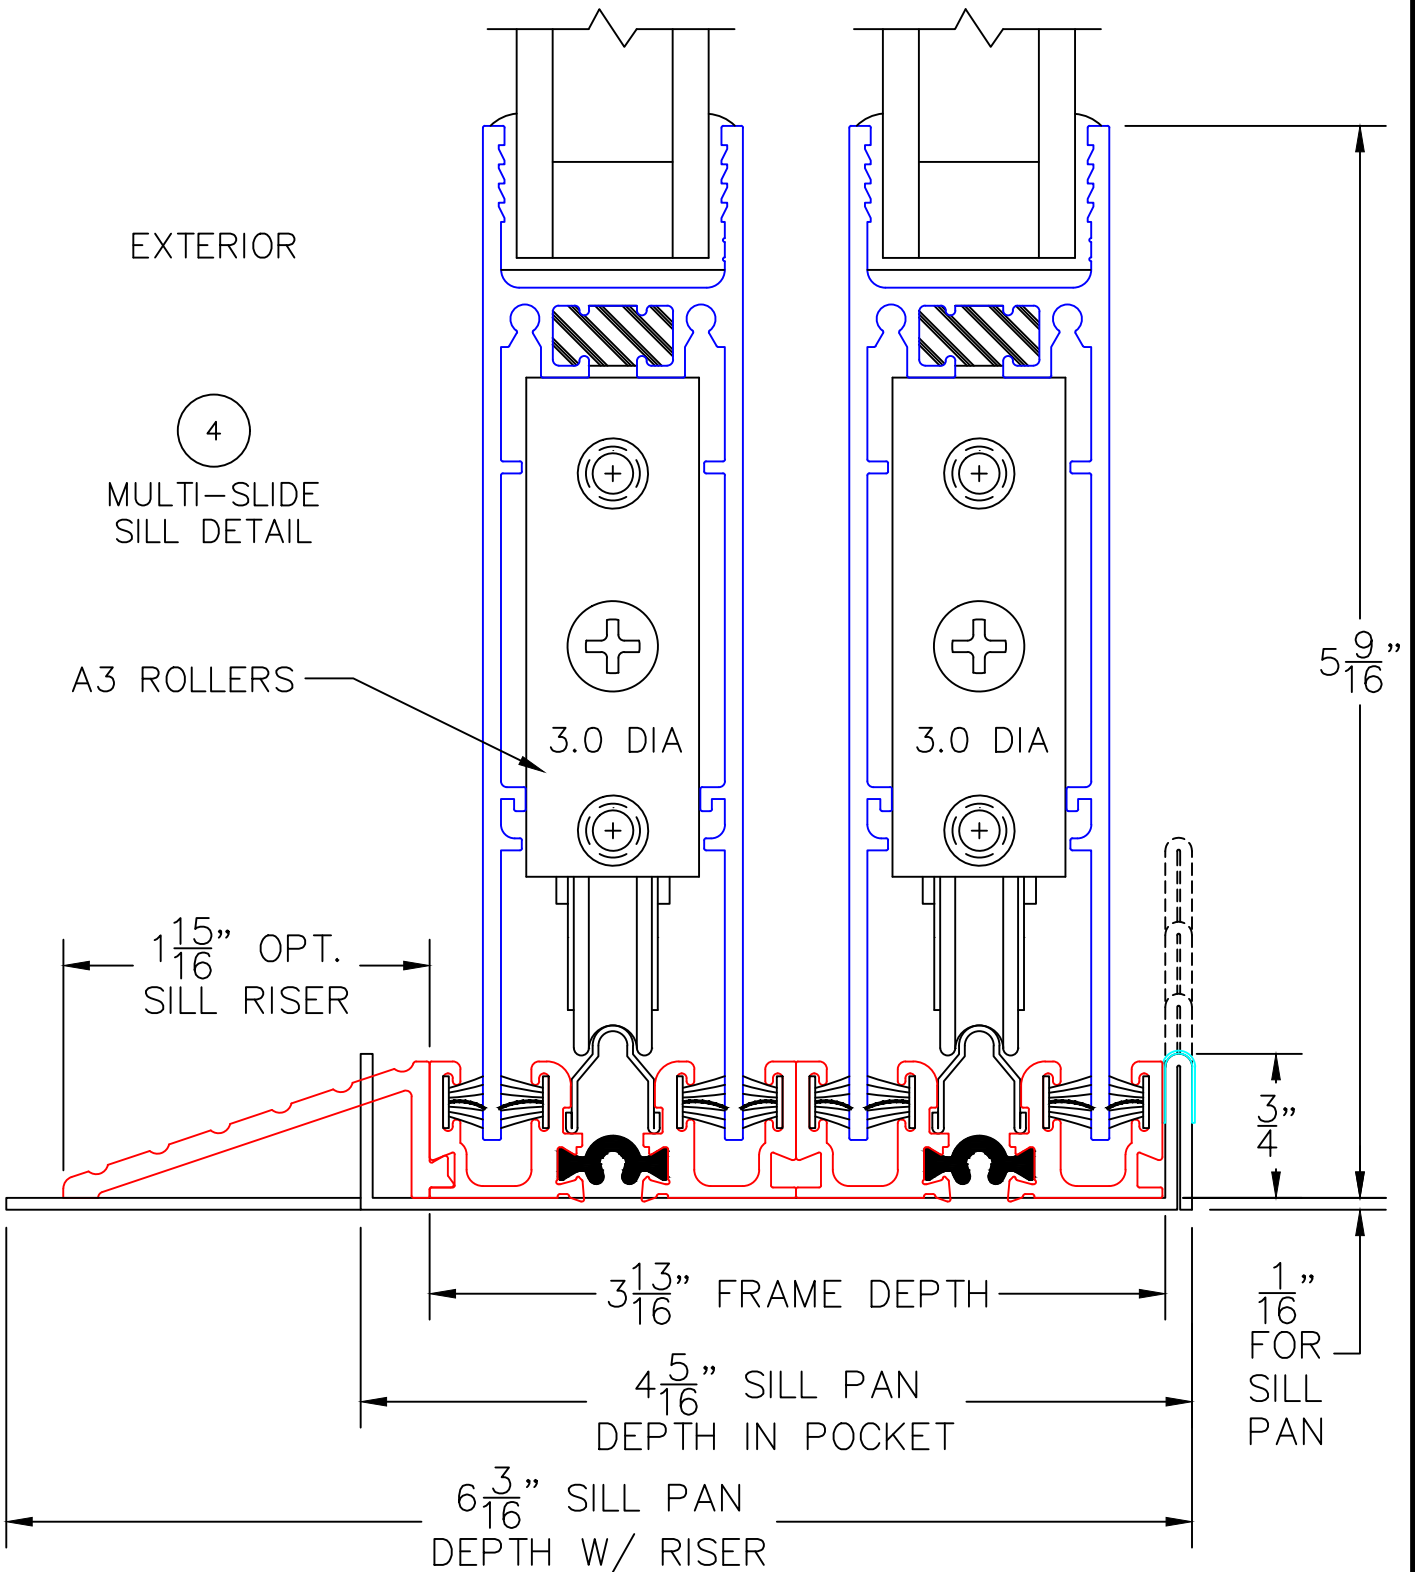

- GLASS PENETRATION: 11/16"
- EXTERIOR RATED PRODUCTS HAVE WEEP SLOTS ON HORIZONTAL SILLS.

0 0.5 1
(USE RULER TO SCALE DIMENSIONS IN INCHES)
SCALE: FULL

MULTI-SLIDE CORNER DOOR DETAILS
OXXVXXP DOOR SHOWN

1

MULTI-SLIDE
HEAD DETAIL

0 0.5 1
(USE RULER TO SCALE DIMENSIONS IN INCHES)
SCALE: FULL

MULTI-SLIDE CORNER DOOR DETAILS
OXXVXXP DOOR SHOWN

0 0.5 1
(USE RULER TO SCALE DIMENSIONS IN INCHES)
SCALE: FULL

MULTI-SLIDE CORNER DOOR DETAILS
OXXVXXP DOOR SHOWN

3
MULTI-SLIDE
HEAD DETAIL

EXTERIOR

0 0.5 1
(USE RULER TO SCALE DIMENSIONS IN INCHES)
SCALE: FULL

MULTI-SLIDE CORNER DOOR DETAILS
OXXVXXP DOOR SHOWN

0 0.5 1
 (USE RULER TO SCALE DIMENSIONS IN INCHES)
SCALE: FULL

0 0.5 1
(USE RULER TO SCALE DIMENSIONS IN INCHES)
SCALE: FULL

7A

135° MEETING STILES
(CUSTOM ANGLES AVAILABLE)

ARCHETYPE LATCH WITH
FLUSH PULL HANDLES

135°

EXTERIOR

0 0.5 1
(USE RULER TO SCALE DIMENSIONS IN INCHES)
SCALE: FULL