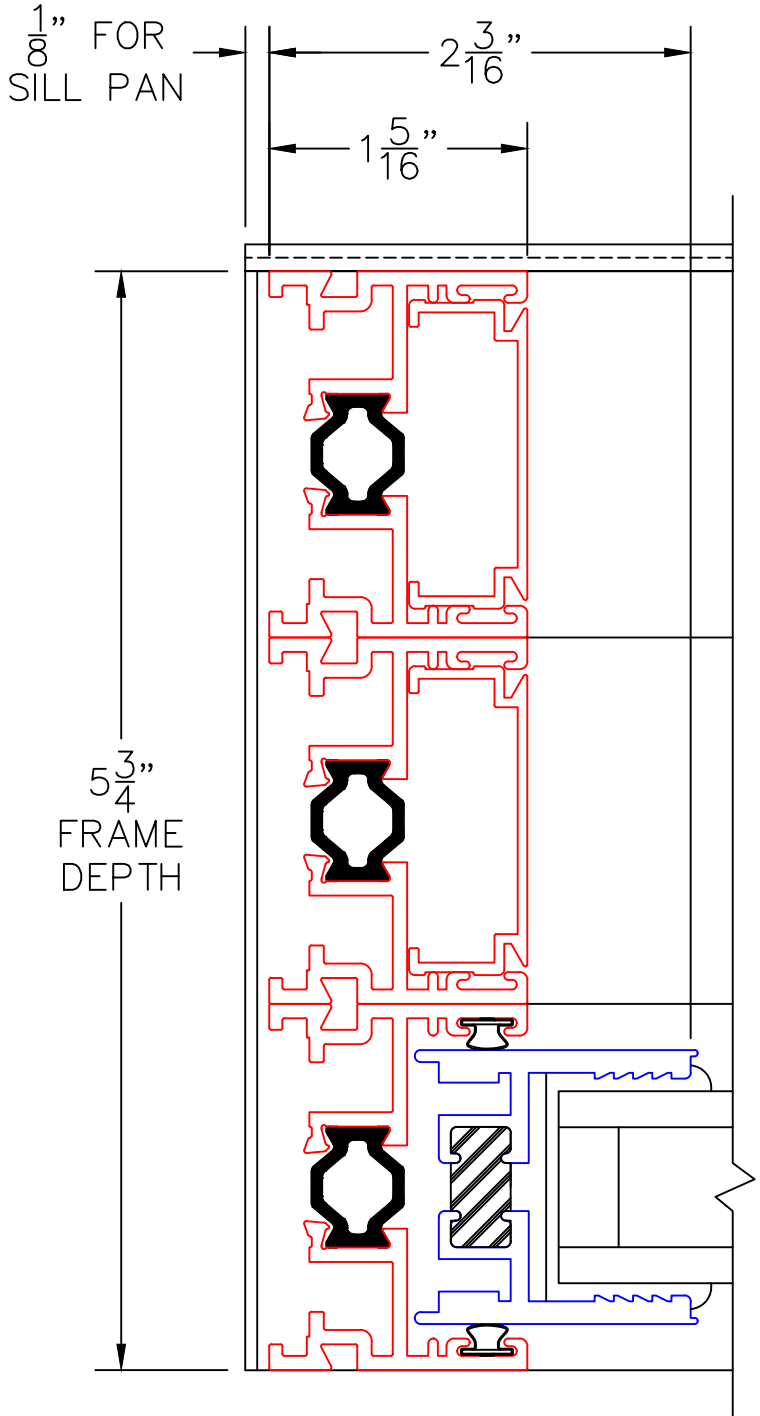

0 0.5 1
(USE RULER TO SCALE DIMENSIONS IN INCHES)
SCALE: FULL

MULTI-SLIDE CORNER DOOR DETAILS
OXXVXXP DOOR SHOWN

5

FIXED JAMB

EXTERIOR