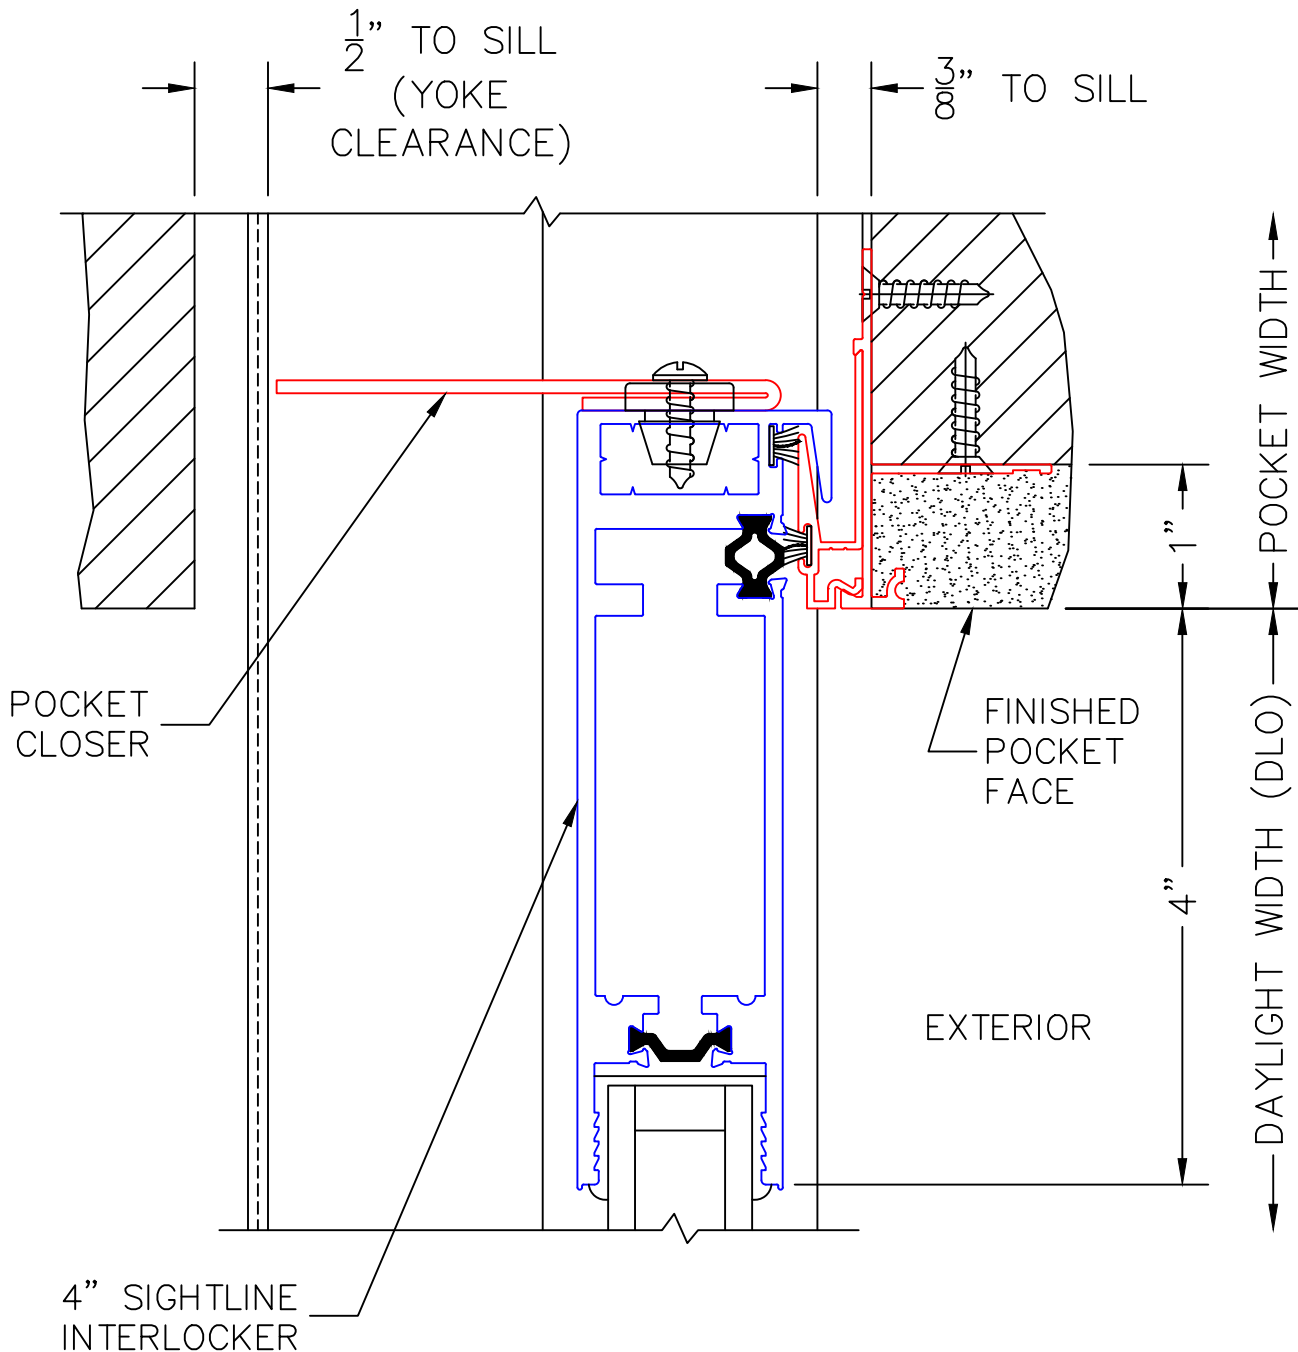

- GLASS PENETRATION: 11/16"
- EXTERIOR RATED PRODUCTS HAVE WEEP SLOTS ON HORIZONTAL SILLS.

0 0.5 1
(USE RULER TO SCALE DIMENSIONS IN INCHES)
SCALE: FULL

MULTI-SLIDE CORNER DOOR DETAILS
OXXVXXP DOOR SHOWN

0 0.5 1
(USE RULER TO SCALE DIMENSIONS IN INCHES)
SCALE: FULL

7A

135° MEETING STILES
(CUSTOM ANGLES AVAILABLE)

ARCHETYPE LATCH WITH
FLUSH PULL HANDLES

135°

EXTERIOR

0 0.5 1
(USE RULER TO SCALE DIMENSIONS IN INCHES)
SCALE: FULL

MULTI-SLIDE CORNER DOOR DETAILS
OXXVXXP DOOR SHOWN

8

INTERLOCKERS

(USE RULER TO SCALE DIMENSIONS IN INCHES)

SCALE: 3/4

MULTI-SLIDE CORNER DOOR DETAILS
OXXVXXP DOOR SHOWN

9

2-PIECE POCKET INTERLOCKER

(USE RULER TO SCALE DIMENSIONS IN INCHES)

SCALE: 3/4

MULTI-SLIDE CORNER DOOR DETAILS
OXXVXXP DOOR SHOWN

10

POCKET JAMB