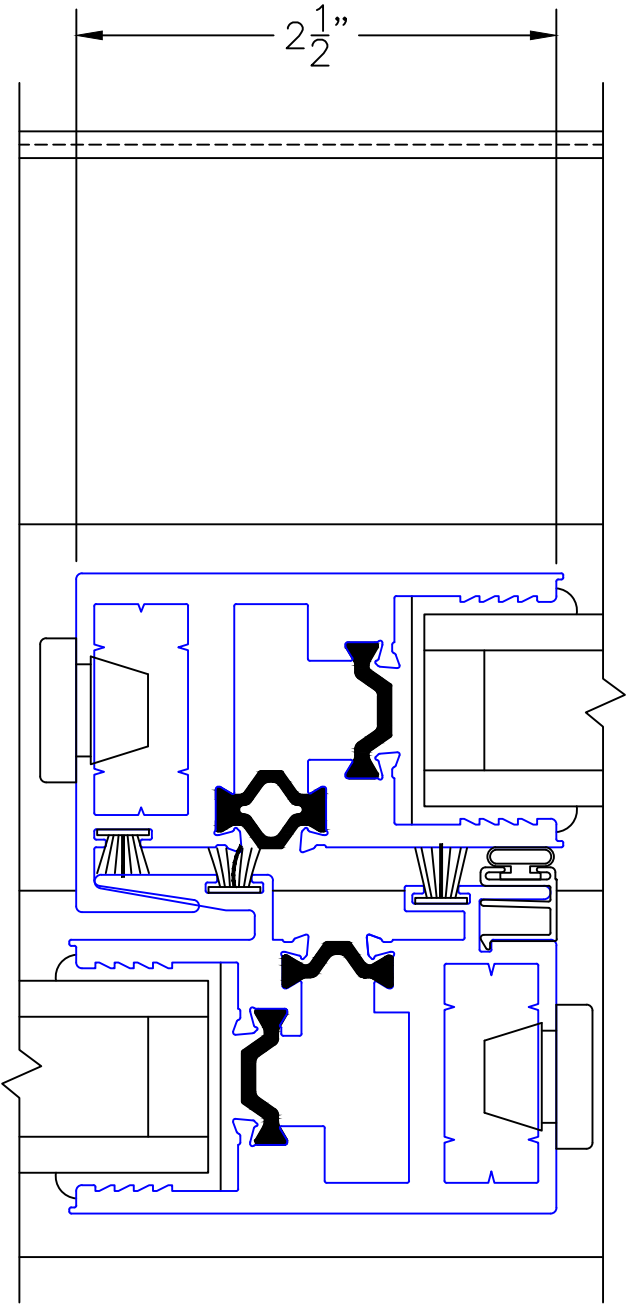

1

MULTI-SLIDE
HEAD DETAIL

0 0.5 1
(USE RULER TO SCALE DIMENSIONS IN INCHES)
SCALE: FULL

MULTI-SLIDE CORNER DOOR DETAILS
OXXVXXP DOOR SHOWN

0 0.5 1
(USE RULER TO SCALE DIMENSIONS IN INCHES)
SCALE: FULL

MULTI-SLIDE CORNER DOOR DETAILS
OXXVXXP DOOR SHOWN

3
MULTI-SLIDE
HEAD DETAIL

EXTERIOR

0 0.5 1
(USE RULER TO SCALE DIMENSIONS IN INCHES)
SCALE: FULL

MULTI-SLIDE CORNER DOOR DETAILS
OXXVXXP DOOR SHOWN

0 0.5 1
 (USE RULER TO SCALE DIMENSIONS IN INCHES)
SCALE: FULL

MULTI-SLIDE CORNER DOOR DETAILS
 OXXVXXP DOOR SHOWN

5

FIXED JAMB

EXTERIOR

0 0.5 1
(USE RULER TO SCALE DIMENSIONS IN INCHES)
SCALE: FULL

MULTI-SLIDE CORNER DOOR DETAILS
OXXVXXP DOOR SHOWN

6

INTERLOCKERS

EXTERIOR

0 1 2
(USE RULER TO SCALE DIMENSIONS IN INCHES)
SCALE: 1/2

MULTI-SLIDE CORNER DOOR DETAILS
OXXVXXP DOOR SHOWN

7

MEETING STILES

ARCHETYPE LATCH WITH
FLUSH PULL HANDLES

90°

MULTI-SLIDE CORNER DOOR DETAILS OXXVXXP DOOR SHOWN