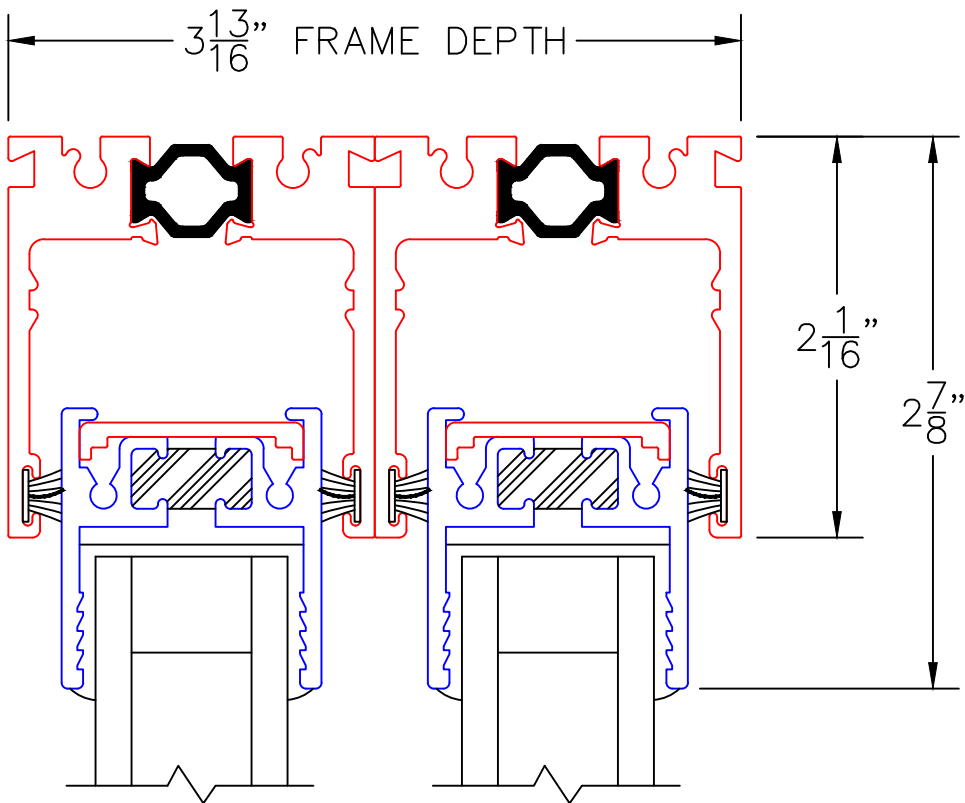

- GLASS PENETRATION: 11/16"
- EXTERIOR RATED PRODUCTS HAVE WEEP SLOTS ON HORIZONTAL SILLS.

0 0.5 1
(USE RULER TO SCALE DIMENSIONS IN INCHES)
SCALE: FULL

MULTI-SLIDE CORNER DOOR DETAILS
OXXVXXP DOOR SHOWN

1

MULTI-SLIDE
HEAD DETAIL

0 0.5 1
(USE RULER TO SCALE DIMENSIONS IN INCHES)
SCALE: FULL

MULTI-SLIDE CORNER DOOR DETAILS
OXXVXXP DOOR SHOWN

0 0.5 1
(USE RULER TO SCALE DIMENSIONS IN INCHES)
SCALE: FULL

MULTI-SLIDE CORNER DOOR DETAILS
OXXVXXP DOOR SHOWN

3
MULTI-SLIDE
HEAD DETAIL

EXTERIOR

0 0.5 1
(USE RULER TO SCALE DIMENSIONS IN INCHES)
SCALE: FULL

MULTI-SLIDE CORNER DOOR DETAILS
OXXVXXP DOOR SHOWN

0 0.5 1
 (USE RULER TO SCALE DIMENSIONS IN INCHES)
SCALE: FULL

EXTERIOR

0 1 2
(USE RULER TO SCALE DIMENSIONS IN INCHES)
SCALE: 1/2

MULTI-SLIDE CORNER DOOR DETAILS
OXXVXXP DOOR SHOWN

7

MEETING STILES

ARCHETYPE LATCH WITH
FLUSH PULL HANDLES

90°

MULTI-SLIDE CORNER DOOR DETAILS OXXVXXP DOOR SHOWN