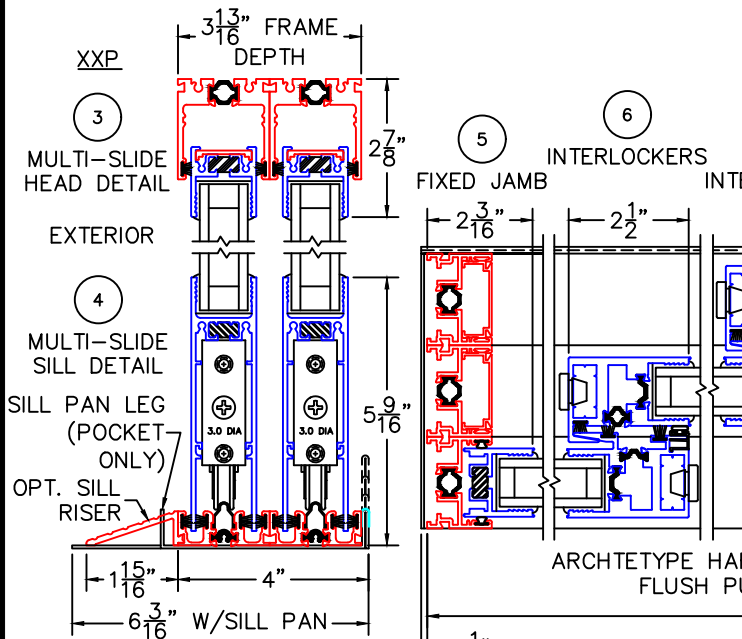

(USE RULER TO SCALE DIMENSIONS IN INCHES)

SCALE: 1/4

MULTI-SLIDE CORNER DOOR DETAILS
OXXVXXP DOOR SHOWN

NOTE: CENTERLINES ARE NOT DIVIDED EQUALLY; CONFIRM CENTERLINES WHEN REQUIRED.

- *NET FRAME WIDTH DOES NOT INCLUDE SILL PAN.
- SILL PAN EXTENDS 1/8" BEYOND EACH JAMB.
- PLAN VIEW DOES NOT SHOW SILL RISER.
- FOR ADDITIONAL OPTIONS AND UPGRADES SEE DRAWINGS 3070-T-08 AND 3070-T-09.

- GLASS PENETRATION: 11/16"
- EXTERIOR RATED PRODUCTS HAVE WEEP SLOTS ON HORIZONTAL SILLS.

0 0.5 1
(USE RULER TO SCALE DIMENSIONS IN INCHES)
SCALE: FULL

MULTI-SLIDE CORNER DOOR DETAILS
OXXVXXP DOOR SHOWN

1

MULTI-SLIDE
HEAD DETAIL

0 0.5 1
(USE RULER TO SCALE DIMENSIONS IN INCHES)
SCALE: FULL

MULTI-SLIDE CORNER DOOR DETAILS
OXXVXXP DOOR SHOWN

0 0.5 1
(USE RULER TO SCALE DIMENSIONS IN INCHES)
SCALE: FULL

MULTI-SLIDE CORNER DOOR DETAILS
OXXVXXP DOOR SHOWN

3
MULTI-SLIDE
HEAD DETAIL

EXTERIOR

0 0.5 1
(USE RULER TO SCALE DIMENSIONS IN INCHES)
SCALE: FULL

MULTI-SLIDE CORNER DOOR DETAILS
OXXVXXP DOOR SHOWN

0 0.5 1
 (USE RULER TO SCALE DIMENSIONS IN INCHES)
SCALE: FULL