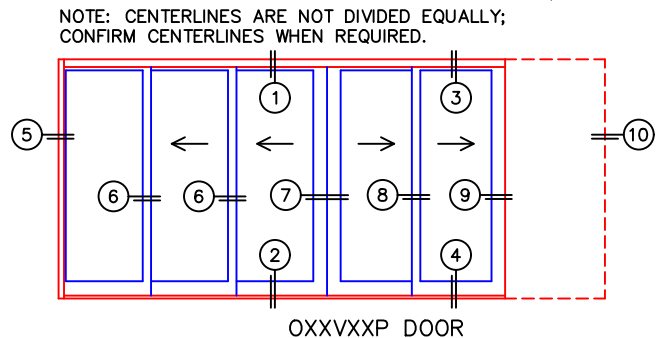

(USE RULER TO SCALE DIMENSIONS IN INCHES)

SCALE: 1/4

MULTI-SLIDE CORNER DOOR DETAILS
OXXVXXP DOOR SHOWN

NOTE: CENTERLINES ARE NOT DIVIDED EQUALLY; CONFIRM CENTERLINES WHEN REQUIRED.

- *NET FRAME WIDTH DOES NOT INCLUDE SILL PAN.
- SILL PAN EXTENDS 1/8" BEYOND EACH JAMB.
- PLAN VIEW DOES NOT SHOW SILL RISER.
- FOR ADDITIONAL OPTIONS AND UPGRADES SEE DRAWINGS 3070-T-08 AND 3070-T-09.

- GLASS PENETRATION: 11/16"
- EXTERIOR RATED PRODUCTS HAVE WEEP SLOTS ON HORIZONTAL SILLS.

0 0.5 1
(USE RULER TO SCALE DIMENSIONS IN INCHES)
SCALE: FULL

MULTI-SLIDE CORNER DOOR DETAILS
OXXVXXP DOOR SHOWN

1

MULTI-SLIDE
HEAD DETAIL

0 0.5 1
(USE RULER TO SCALE DIMENSIONS IN INCHES)
SCALE: FULL

MULTI-SLIDE CORNER DOOR DETAILS
OXXVXXP DOOR SHOWN

0 0.5 1
(USE RULER TO SCALE DIMENSIONS IN INCHES)
SCALE: FULL

MULTI-SLIDE CORNER DOOR DETAILS
OXXVXXP DOOR SHOWN

0 0.5 1
(USE RULER TO SCALE DIMENSIONS IN INCHES)
SCALE: FULL

7A

135° MEETING STILES
(CUSTOM ANGLES AVAILABLE)

ARCHETYPE LATCH WITH
FLUSH PULL HANDLES

135°

EXTERIOR

0 0.5 1
(USE RULER TO SCALE DIMENSIONS IN INCHES)
SCALE: FULL