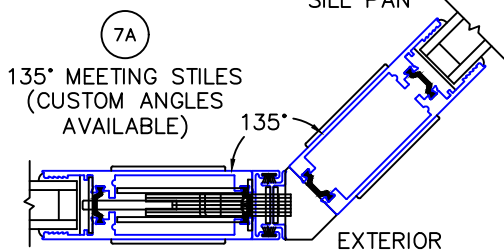

(USE RULER TO SCALE DIMENSIONS IN INCHES)

SCALE: 1/4

MULTI-SLIDE CORNER DOOR DETAILS
OXXVXXP DOOR SHOWN

NOTE: CENTERLINES ARE NOT DIVIDED EQUALLY; CONFIRM CENTERLINES WHEN REQUIRED.

- *NET FRAME WIDTH DOES NOT INCLUDE SILL PAN.
- SILL PAN EXTENDS 1/8" BEYOND EACH JAMB.
- PLAN VIEW DOES NOT SHOW SILL RISER.
- FOR ADDITIONAL OPTIONS AND UPGRADES SEE DRAWINGS 3070-T-08 AND 3070-T-09.

- GLASS PENETRATION: 11/16"
- EXTERIOR RATED PRODUCTS HAVE WEEP SLOTS ON HORIZONTAL SILLS.

0 0.5 1
(USE RULER TO SCALE DIMENSIONS IN INCHES)
SCALE: FULL

MULTI-SLIDE CORNER DOOR DETAILS
OXXVXXP DOOR SHOWN

1

MULTI-SLIDE
HEAD DETAIL

0 0.5 1
(USE RULER TO SCALE DIMENSIONS IN INCHES)
SCALE: FULL

MULTI-SLIDE CORNER DOOR DETAILS
OXXVXXP DOOR SHOWN

0 0.5 1
(USE RULER TO SCALE DIMENSIONS IN INCHES)
SCALE: FULL

MULTI-SLIDE CORNER DOOR DETAILS
OXXVXXP DOOR SHOWN

0 0.5 1
(USE RULER TO SCALE DIMENSIONS IN INCHES)
SCALE: FULL

7A

135° MEETING STILES
(CUSTOM ANGLES AVAILABLE)

ARCHETYPE LATCH WITH
FLUSH PULL HANDLES

135°

EXTERIOR

0 0.5 1
(USE RULER TO SCALE DIMENSIONS IN INCHES)
SCALE: FULL