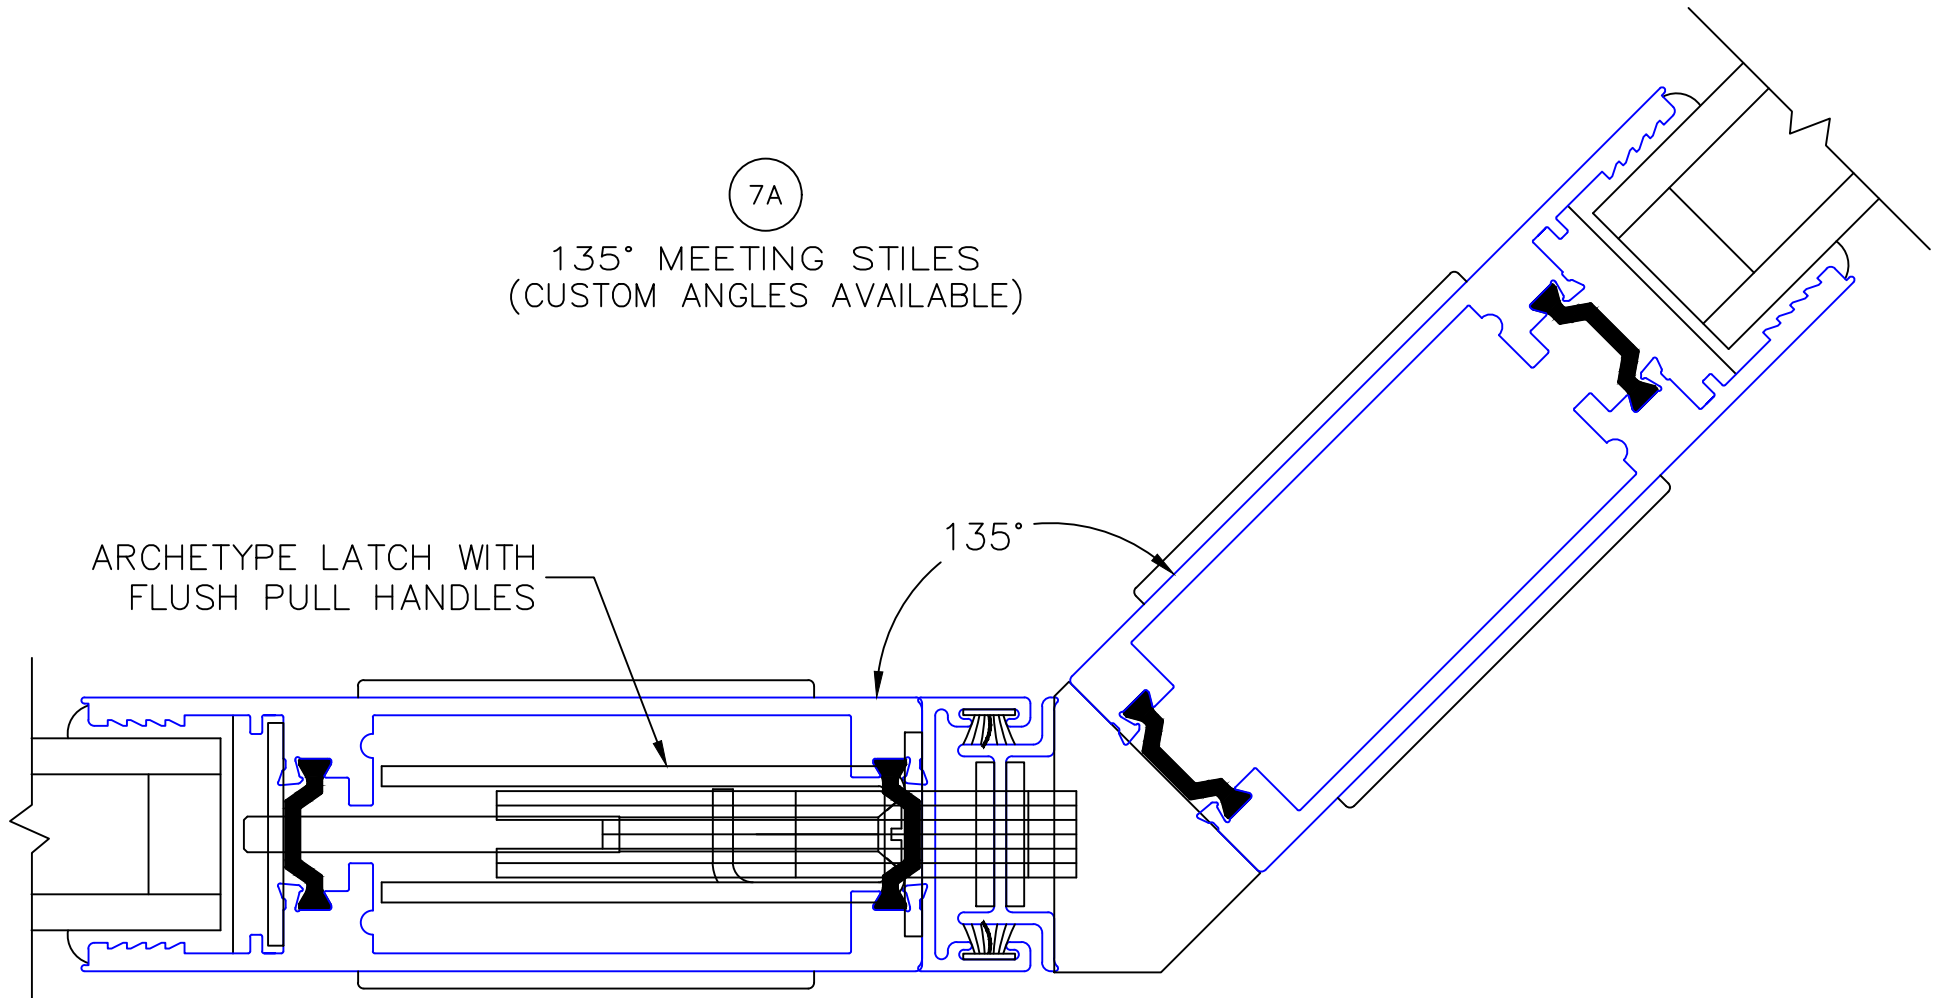

EXTERIOR

0 1 2
(USE RULER TO SCALE DIMENSIONS IN INCHES)
SCALE: 1/2

MULTI-SLIDE CORNER DOOR DETAILS
OXXVXXP DOOR SHOWN

7

MEETING STILES

ARCHETYPE LATCH WITH
FLUSH PULL HANDLES

90°

MULTI-SLIDE CORNER DOOR DETAILS OXXVXXP DOOR SHOWN

0 0.5 1
(USE RULER TO SCALE DIMENSIONS IN INCHES)
SCALE: FULL

7A

135° MEETING STILES
(CUSTOM ANGLES AVAILABLE)

ARCHETYPE LATCH WITH
FLUSH PULL HANDLES

135°

EXTERIOR

0 0.5 1
(USE RULER TO SCALE DIMENSIONS IN INCHES)
SCALE: FULL

MULTI-SLIDE CORNER DOOR DETAILS
OXXVXXP DOOR SHOWN

8

INTERLOCKERS

(USE RULER TO SCALE DIMENSIONS IN INCHES)

SCALE: 3/4

MULTI-SLIDE CORNER DOOR DETAILS
OXXVXXP DOOR SHOWN

9

2-PIECE POCKET INTERLOCKER

(USE RULER TO SCALE DIMENSIONS IN INCHES)

SCALE: 3/4

MULTI-SLIDE CORNER DOOR DETAILS
OXXVXXP DOOR SHOWN

10

POCKET JAMB