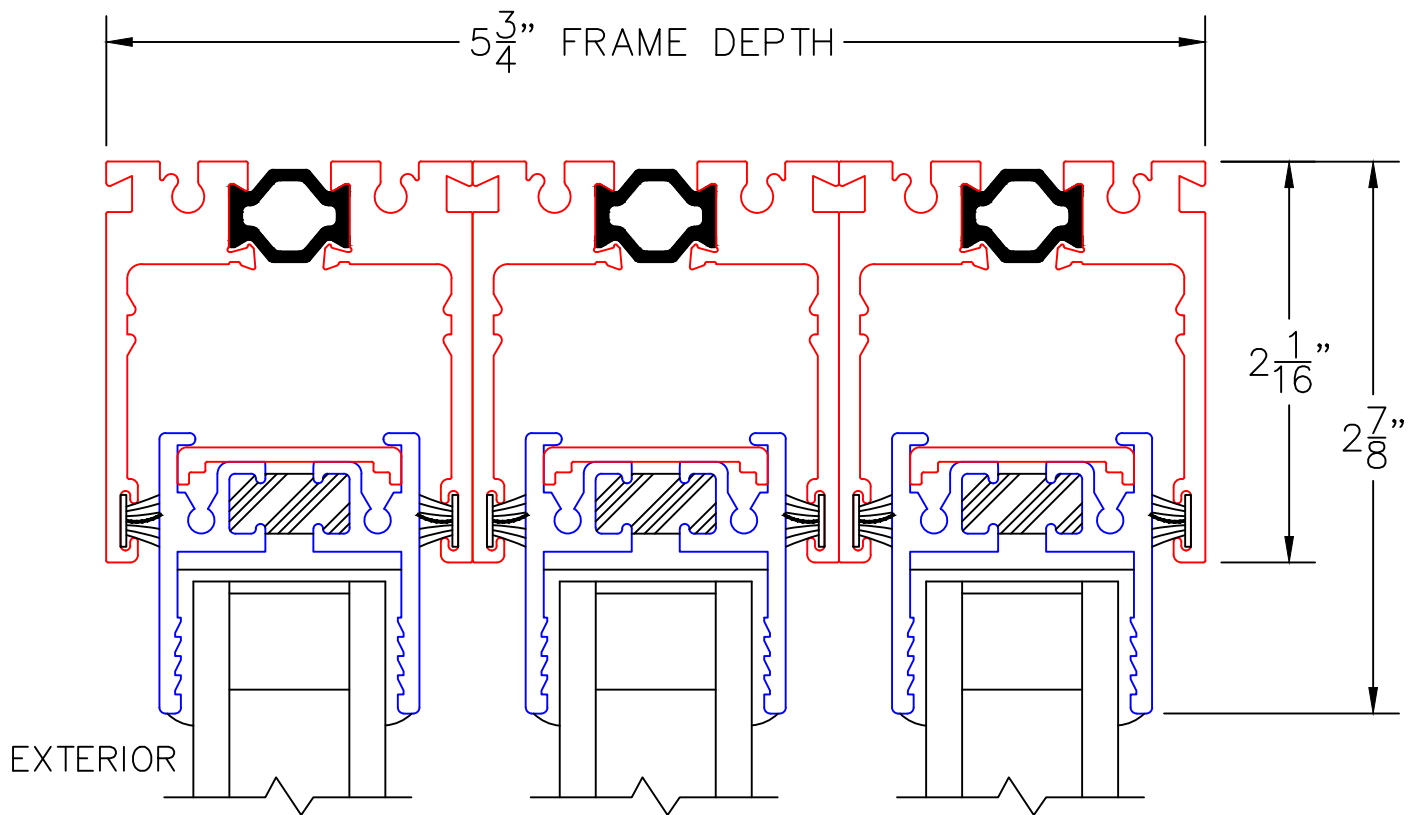

(USE RULER TO SCALE DIMENSIONS IN INCHES)

SCALE: 1/4

MULTI-SLIDE CORNER DOOR DETAILS
OXXVXXP DOOR SHOWN

NOTE: CENTERLINES ARE NOT DIVIDED EQUALLY; CONFIRM CENTERLINES WHEN REQUIRED.

- *NET FRAME WIDTH DOES NOT INCLUDE SILL PAN.
- SILL PAN EXTENDS 1/8" BEYOND EACH JAMB.
- PLAN VIEW DOES NOT SHOW SILL RISER.
- FOR ADDITIONAL OPTIONS AND UPGRADES SEE DRAWINGS 3070-T-08 AND 3070-T-09.

- GLASS PENETRATION: 11/16"
- EXTERIOR RATED PRODUCTS HAVE WEEP SLOTS ON HORIZONTAL SILLS.

0 0.5 1
(USE RULER TO SCALE DIMENSIONS IN INCHES)
SCALE: FULL

MULTI-SLIDE CORNER DOOR DETAILS
OXXVXXP DOOR SHOWN

1

MULTI-SLIDE
HEAD DETAIL

0 0.5 1
(USE RULER TO SCALE DIMENSIONS IN INCHES)
SCALE: FULL

MULTI-SLIDE CORNER DOOR DETAILS
OXXVXXP DOOR SHOWN

0 0.5 1
(USE RULER TO SCALE DIMENSIONS IN INCHES)
SCALE: FULL

MULTI-SLIDE CORNER DOOR DETAILS
OXXVXXP DOOR SHOWN

EXTERIOR

0 1 2
(USE RULER TO SCALE DIMENSIONS IN INCHES)
SCALE: 1/2

MULTI-SLIDE CORNER DOOR DETAILS
OXXVXXP DOOR SHOWN

7

MEETING STILES

ARCHETYPE LATCH WITH
FLUSH PULL HANDLES

90°

MULTI-SLIDE CORNER DOOR DETAILS OXXVXXP DOOR SHOWN