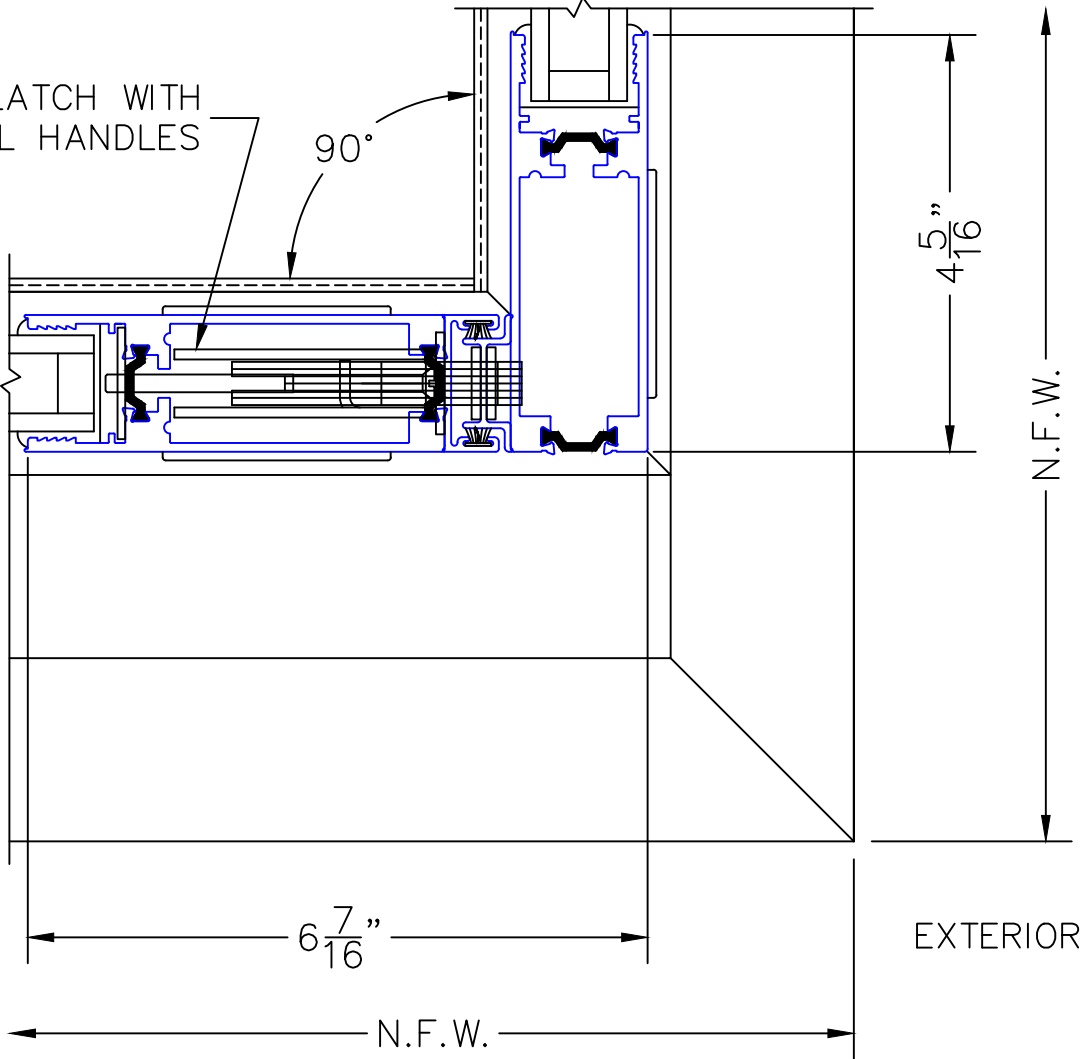

EXTERIOR

0 1 2
(USE RULER TO SCALE DIMENSIONS IN INCHES)
SCALE: 1/2

MULTI-SLIDE CORNER DOOR DETAILS
OXXVXXP DOOR SHOWN

7

MEETING STILES

ARCHETYPE LATCH WITH
FLUSH PULL HANDLES

90°

MULTI-SLIDE CORNER DOOR DETAILS OXXVXXP DOOR SHOWN

0 0.5 1
(USE RULER TO SCALE DIMENSIONS IN INCHES)
SCALE: FULL

7A

135° MEETING STILES
(CUSTOM ANGLES AVAILABLE)

ARCHETYPE LATCH WITH
FLUSH PULL HANDLES

135°

EXTERIOR

0 0.5 1
(USE RULER TO SCALE DIMENSIONS IN INCHES)
SCALE: FULL

MULTI-SLIDE CORNER DOOR DETAILS
OXXVXXP DOOR SHOWN

8

INTERLOCKERS

(USE RULER TO SCALE DIMENSIONS IN INCHES)

SCALE: 3/4

MULTI-SLIDE CORNER DOOR DETAILS
OXXVXXP DOOR SHOWN

9

2-PIECE POCKET INTERLOCKER

(USE RULER TO SCALE DIMENSIONS IN INCHES)

SCALE: 3/4

MULTI-SLIDE CORNER DOOR DETAILS
OXXVXXP DOOR SHOWN

10

POCKET JAMB