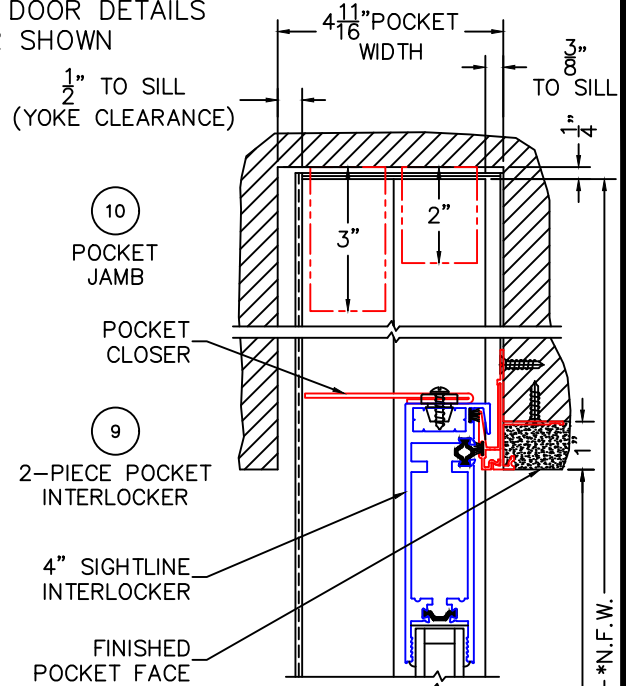

(USE RULER TO SCALE DIMENSIONS IN INCHES)

SCALE: 1/4

MULTI-SLIDE CORNER DOOR DETAILS
OXXVXXP DOOR SHOWN

NOTE: CENTERLINES ARE NOT DIVIDED EQUALLY; CONFIRM CENTERLINES WHEN REQUIRED.

- *NET FRAME WIDTH DOES NOT INCLUDE SILL PAN.
- SILL PAN EXTENDS 1/8" BEYOND EACH JAMB.
- PLAN VIEW DOES NOT SHOW SILL RISER.
- FOR ADDITIONAL OPTIONS AND UPGRADES SEE DRAWINGS 3070-T-08 AND 3070-T-09.

- GLASS PENETRATION: 11/16"
- EXTERIOR RATED PRODUCTS HAVE WEEP SLOTS ON HORIZONTAL SILLS.

0 0.5 1
(USE RULER TO SCALE DIMENSIONS IN INCHES)
SCALE: FULL

MULTI-SLIDE CORNER DOOR DETAILS
OXXVXXP DOOR SHOWN

1

MULTI-SLIDE
HEAD DETAIL

0 0.5 1
(USE RULER TO SCALE DIMENSIONS IN INCHES)
SCALE: FULL

MULTI-SLIDE CORNER DOOR DETAILS
OXXVXXP DOOR SHOWN

0 0.5 1
(USE RULER TO SCALE DIMENSIONS IN INCHES)
SCALE: FULL

MULTI-SLIDE CORNER DOOR DETAILS
OXXVXXP DOOR SHOWN

3
MULTI-SLIDE
HEAD DETAIL

EXTERIOR

0 0.5 1
(USE RULER TO SCALE DIMENSIONS IN INCHES)
SCALE: FULL

MULTI-SLIDE CORNER DOOR DETAILS
OXXVXXP DOOR SHOWN

0 0.5 1
 (USE RULER TO SCALE DIMENSIONS IN INCHES)
SCALE: FULL