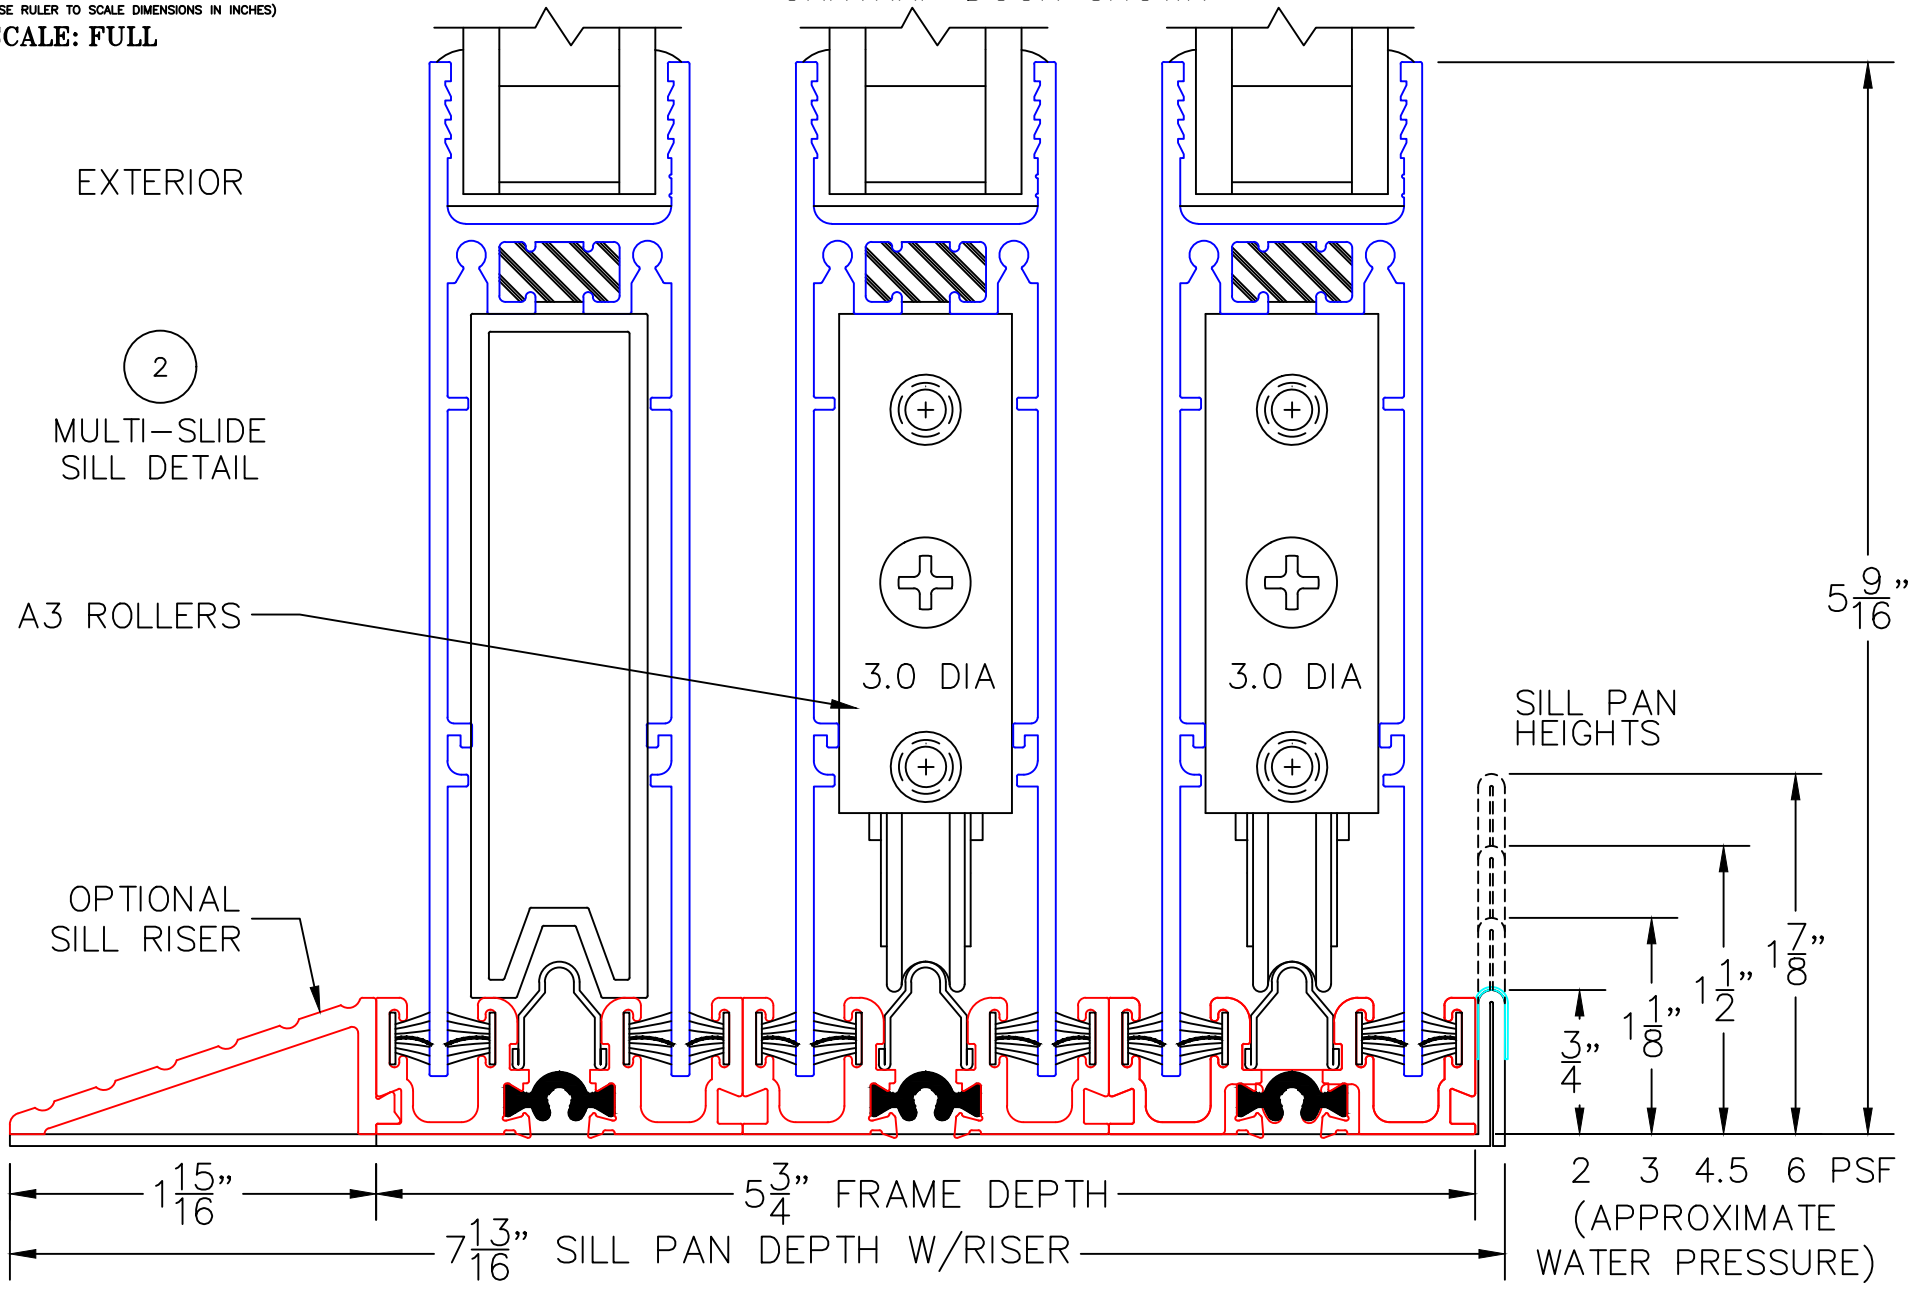

(USE RULER TO SCALE DIMENSIONS IN INCHES)

SCALE: 1/4

MULTI-SLIDE CORNER DOOR DETAILS
OXXVXXP DOOR SHOWN

NOTE: CENTERLINES ARE NOT DIVIDED EQUALLY; CONFIRM CENTERLINES WHEN REQUIRED.

- *NET FRAME WIDTH DOES NOT INCLUDE SILL PAN.
- SILL PAN EXTENDS 1/8" BEYOND EACH JAMB.
- PLAN VIEW DOES NOT SHOW SILL RISER.
- FOR ADDITIONAL OPTIONS AND UPGRADES SEE DRAWINGS 3070-T-08 AND 3070-T-09.

- GLASS PENETRATION: 11/16"
- EXTERIOR RATED PRODUCTS HAVE WEEP SLOTS ON HORIZONTAL SILLS.

0 0.5 1
(USE RULER TO SCALE DIMENSIONS IN INCHES)
SCALE: FULL

MULTI-SLIDE CORNER DOOR DETAILS
OXXVXXP DOOR SHOWN

1

MULTI-SLIDE
HEAD DETAIL

0 0.5 1
(USE RULER TO SCALE DIMENSIONS IN INCHES)
SCALE: FULL

MULTI-SLIDE CORNER DOOR DETAILS
OXXVXXP DOOR SHOWN

0 0.5 1
(USE RULER TO SCALE DIMENSIONS IN INCHES)
SCALE: FULL

MULTI-SLIDE CORNER DOOR DETAILS
OXXVXXP DOOR SHOWN

0 0.5 1
(USE RULER TO SCALE DIMENSIONS IN INCHES)
SCALE: FULL

7A

135° MEETING STILES
(CUSTOM ANGLES AVAILABLE)

ARCHETYPE LATCH WITH
FLUSH PULL HANDLES

135°

EXTERIOR

0 0.5 1
(USE RULER TO SCALE DIMENSIONS IN INCHES)
SCALE: FULL