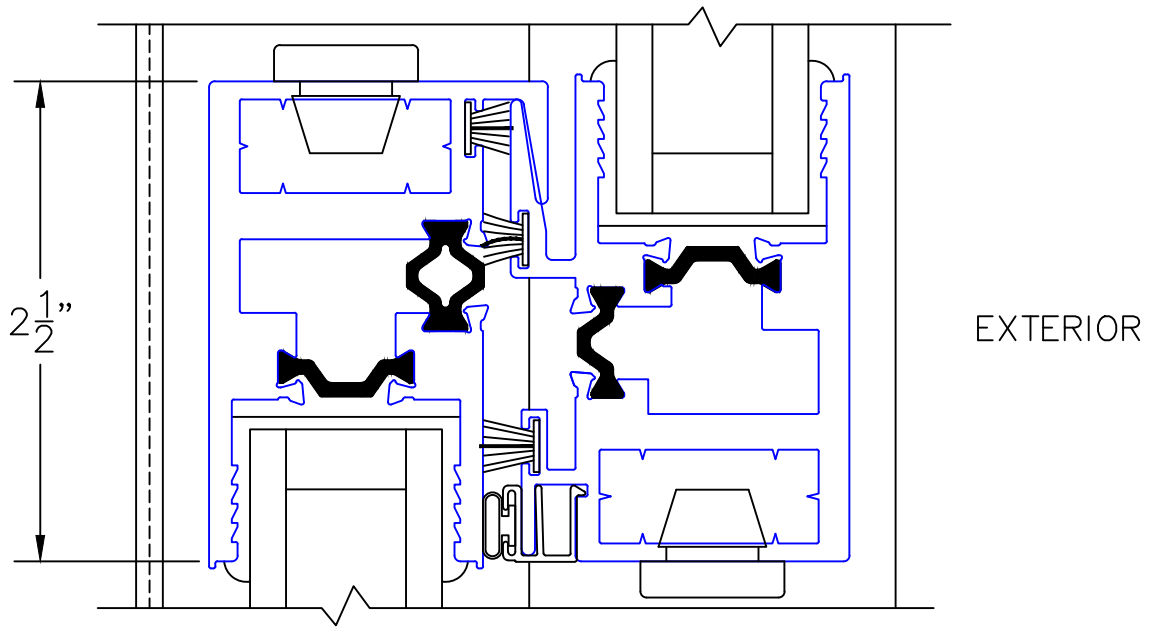

EXTERIOR

0 1 2
(USE RULER TO SCALE DIMENSIONS IN INCHES)
SCALE: 1/2

MULTI-SLIDE CORNER DOOR DETAILS
OXXVXXP DOOR SHOWN

7

MEETING STILES

ARCHETYPE LATCH WITH
FLUSH PULL HANDLES

90°

MULTI-SLIDE CORNER DOOR DETAILS OXXVXXP DOOR SHOWN

0 0.5 1
(USE RULER TO SCALE DIMENSIONS IN INCHES)
SCALE: FULL

7A

135° MEETING STILES
(CUSTOM ANGLES AVAILABLE)

ARCHETYPE LATCH WITH
FLUSH PULL HANDLES

135°

EXTERIOR

0 0.5 1
(USE RULER TO SCALE DIMENSIONS IN INCHES)
SCALE: FULL

MULTI-SLIDE CORNER DOOR DETAILS
OXXVXXP DOOR SHOWN

8

INTERLOCKERS

(USE RULER TO SCALE DIMENSIONS IN INCHES)

SCALE: 3/4

MULTI-SLIDE CORNER DOOR DETAILS
OXXVXXP DOOR SHOWN

9

2-PIECE POCKET INTERLOCKER

(USE RULER TO SCALE DIMENSIONS IN INCHES)

SCALE: 3/4

MULTI-SLIDE CORNER DOOR DETAILS
OXXVXXP DOOR SHOWN

10

POCKET JAMB