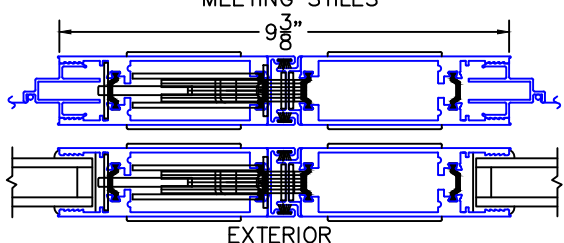

(USE RULER TO SCALE DIMENSIONS IN INCHES)
SCALE: 1/4

MULTI-SLIDE POCKET DOOR W/ SCREENS DETAILS

NOTE: CENTERLINES ARE NOT DIVIDED EQUALLY;
CONFIRM CENTERLINES WHEN REQUIRED.

- GLASS PENETRATION: 11/16"
- *NET FRAME WIDTH DOES NOT INCLUDE SILL PAN. SEE DRAWINGS 3070-T-08 AND 3070-T-09.
- SILL PAN EXTENDS 1/8" BEYOND EACH JAMB.
- PLAN VIEW DOES NOT SHOW SILL RISER.
- FOR ADDITIONAL OPTIONS AND UPGRADES
- EXTERIOR RATED PRODUCTS HAVE WEEP SLOTS ON HORIZONTAL SILLS.

0 0.5 1
(USE RULER TO SCALE DIMENSIONS IN INCHES)
SCALE: FULL

MULTI-SLIDE DOOR DETAILS PXX DOOR SHOWN

1

MULTI-SLIDE HEAD DETAIL

0 0.5 1 1.5 2
(USE RULER TO SCALE DIMENSIONS IN INCHES)
SCALE: 3/4

PXX DOOR SHOWN

(USE RULER TO SCALE DIMENSIONS IN INCHES)

SCALE: 1/2

MULTI-SLIDE DOOR DETAILS
PXX DOOR SHOWN

0 1 2
(USE RULER TO SCALE DIMENSIONS IN INCHES)
SCALE: 1/2

MULTI-SLIDE DOOR DETAILS
PXX DOOR SHOWN

4

2-PIECE POCKET INTERLOCKER

(USE RULER TO SCALE DIMENSIONS IN INCHES)

SCALE: 3/4

MULTI-SLIDE DOOR DETAILS
PXX DOOR SHOWN

5

INTERLOCKERS

EXTERIOR

(USE RULER TO SCALE DIMENSIONS IN INCHES)

SCALE: 3/4