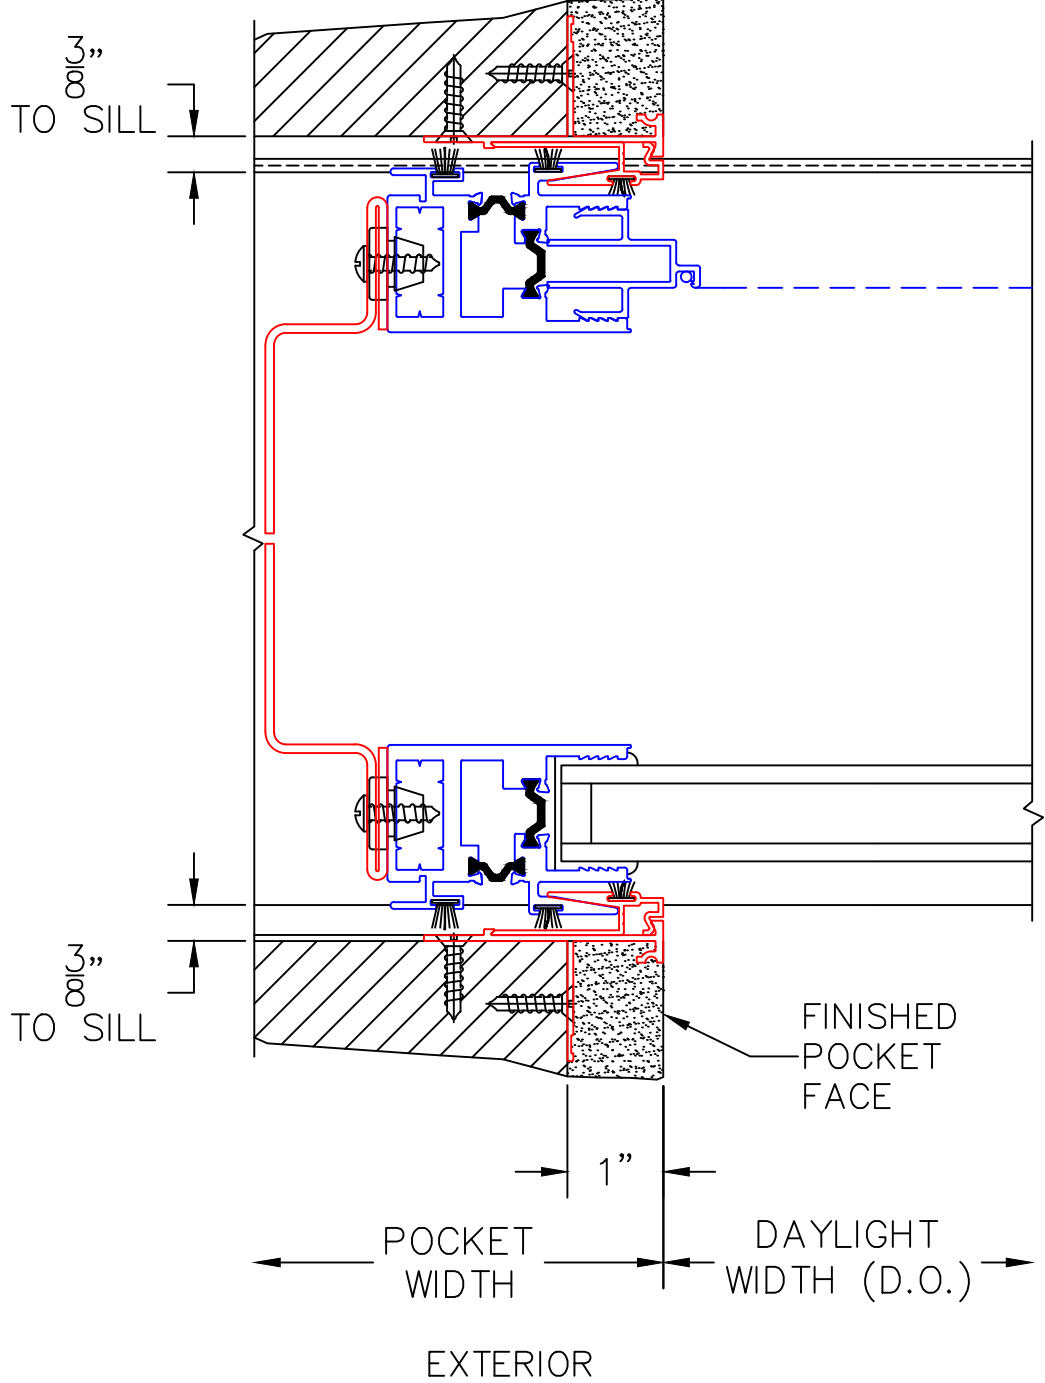

-GLASS PENETRATION: 11/16"
-*NET FRAME WIDTH DOES NOT INCLUDE SILL PAN.
-SILL PAN EXTENDS 1/8" BEYOND EACH JAMB
-FOR ADDITIONAL OPTIONS AND UPGRADES SEE DRAWINGS 3070-T-08 AND 3070-T-09.

-ENCLOSED PX AND XP DOORS MAY REQUIRE POCKET DEMO FOR PANEL REMOVAL.
-EXTERIOR RATED PRODUCTS HAVE WEEP SLOTS ON HORIZONTAL SILLS.

(USE RULER TO SCALE DIMENSIONS IN INCHES)

SCALE: 1/2

MULTI-SLIDE DOOR DETAILS
PXX DOOR SHOWN

0 1 2
(USE RULER TO SCALE DIMENSIONS IN INCHES)
SCALE: 1/2

MULTI-SLIDE DOOR DETAILS
PXX DOOR SHOWN

4

2-PIECE POCKET INTERLOCKER

(USE RULER TO SCALE DIMENSIONS IN INCHES)

SCALE: 3/4

MULTI-SLIDE DOOR DETAILS
PXX DOOR SHOWN

5

INTERLOCKERS

2 1/2"

EXTERIOR

(USE RULER TO SCALE DIMENSIONS IN INCHES)

SCALE: 3/4

MULTI-SLIDE DOOR DETAILS
PXX DOOR SHOWN

(USE RULER TO SCALE DIMENSIONS IN INCHES)

SCALE: 3/4

MULTI-SLIDE DOOR DETAILS PXXIXXP DOOR SHOWN

7

MEETING STILES

ARCHETYPE LATCH WITH
FLUSH PULL HANDLES