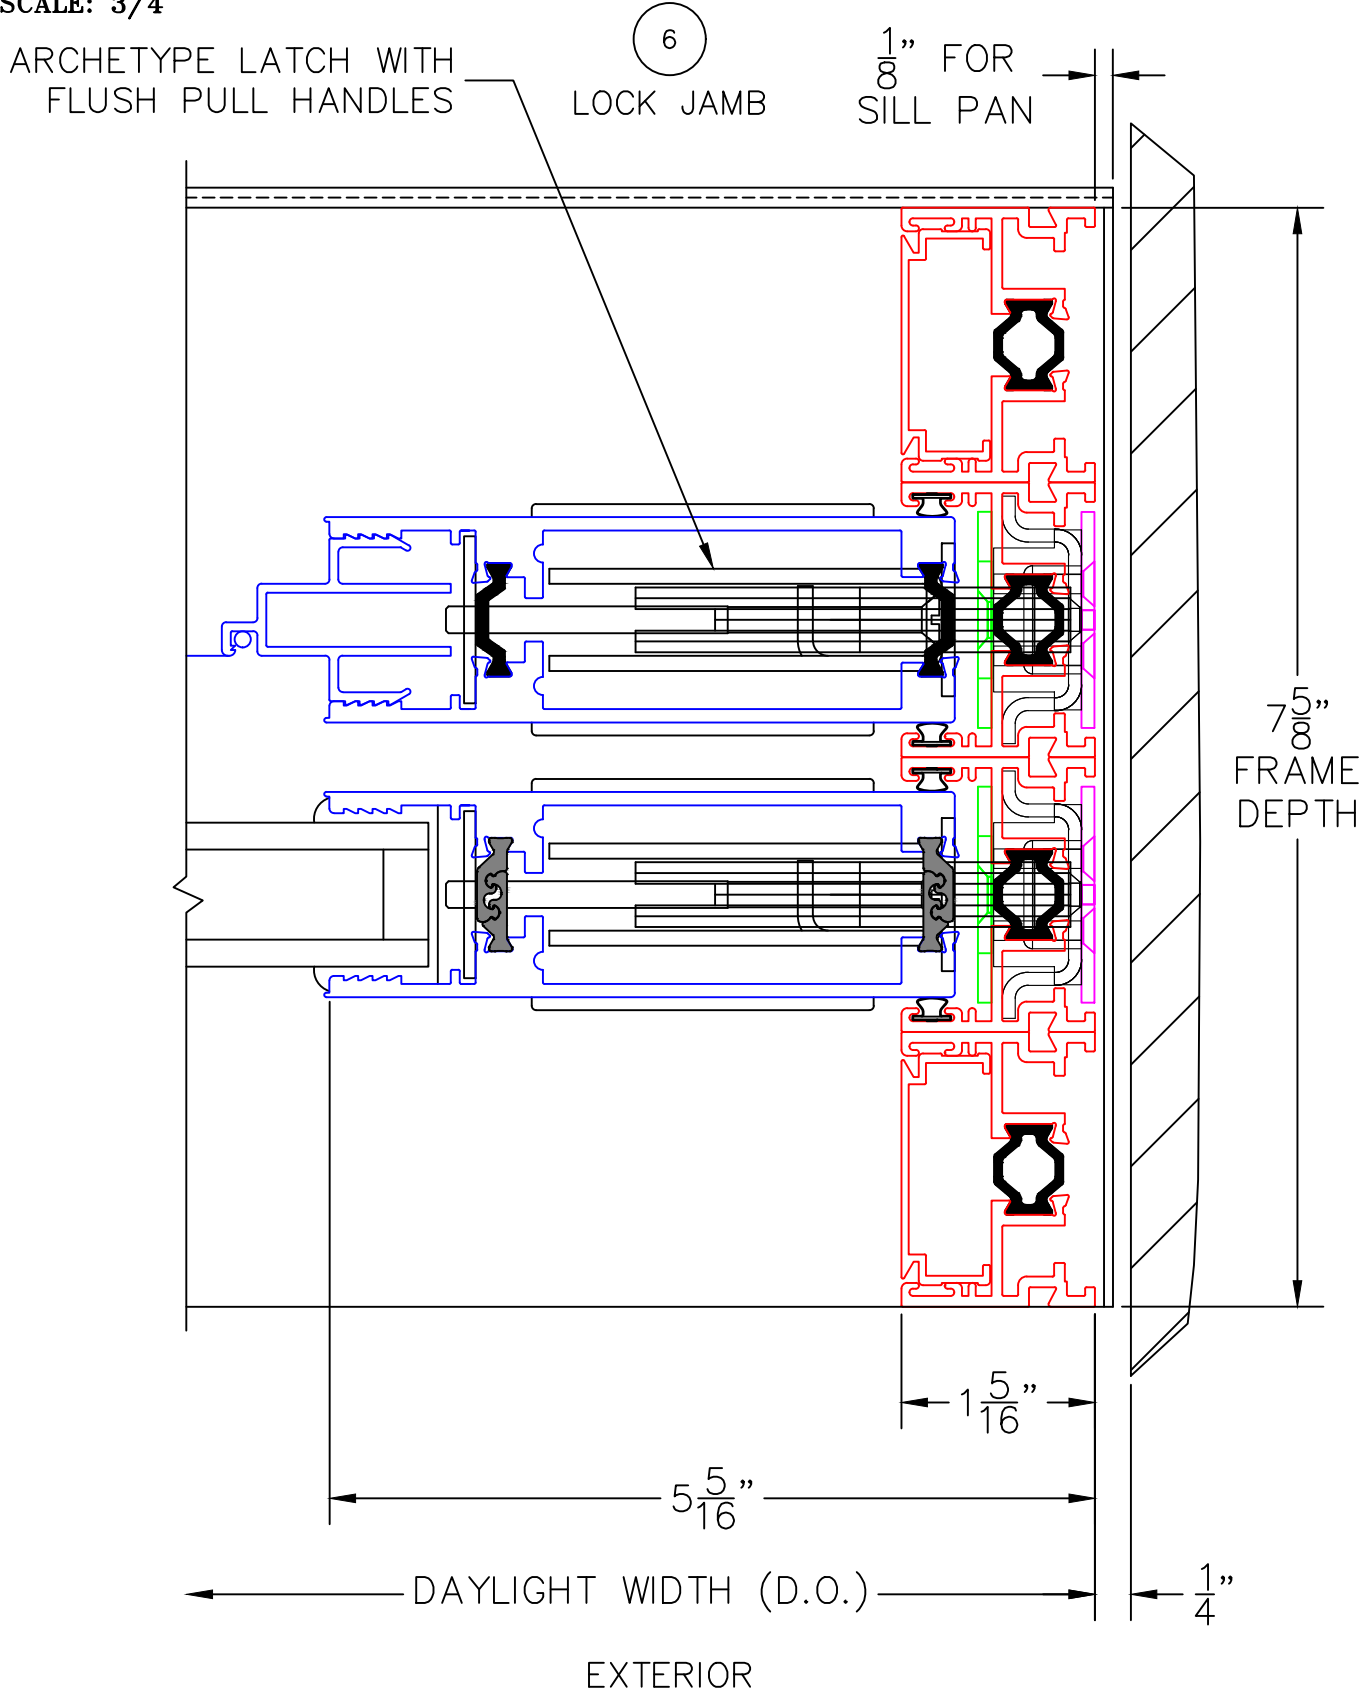

(USE RULER TO SCALE DIMENSIONS IN INCHES)

SCALE: 3/4

MULTI-SLIDE DOOR DETAILS
PXX DOOR SHOWN

5

INTERLOCKERS

2 1/2"

EXTERIOR

(USE RULER TO SCALE DIMENSIONS IN INCHES)

SCALE: 3/4

MULTI-SLIDE DOOR DETAILS
PXX DOOR SHOWN

(USE RULER TO SCALE DIMENSIONS IN INCHES)

SCALE: 3/4

MULTI-SLIDE DOOR DETAILS PXXIXXP DOOR SHOWN

7

MEETING STILES

ARCHETYPE LATCH WITH
FLUSH PULL HANDLES