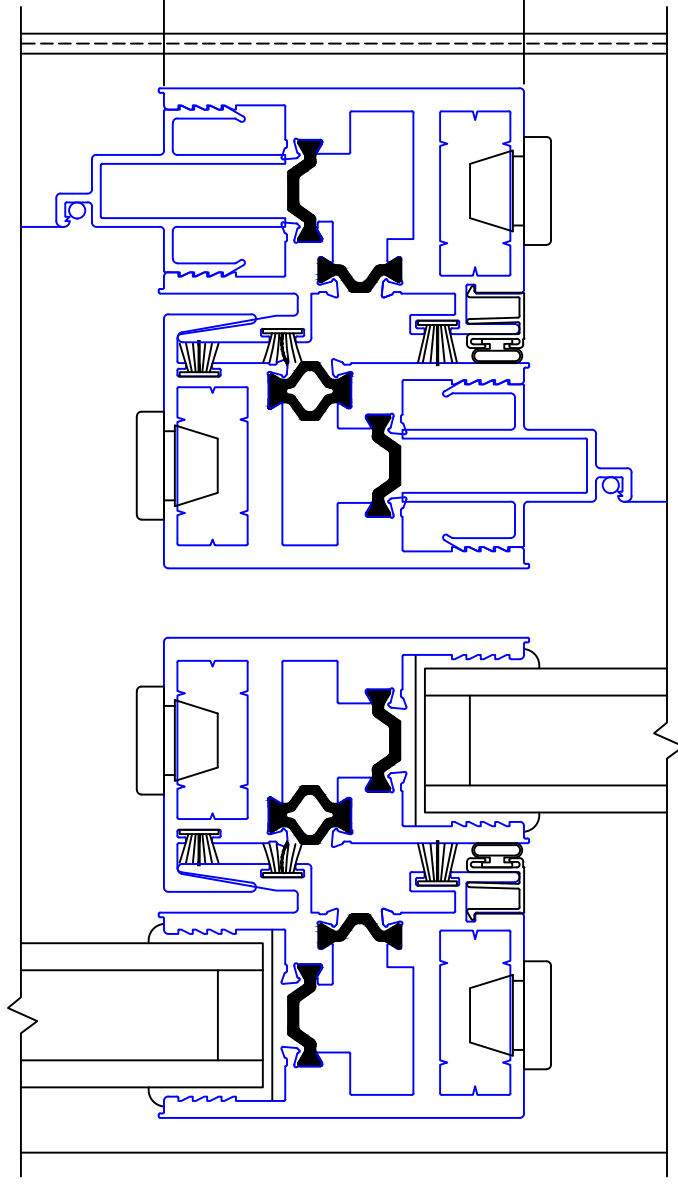

-GLASS PENETRATION: 11/16"
-*NET FRAME WIDTH DOES NOT INCLUDE SILL PAN.
-SILL PAN EXTENDS 1/8" BEYOND EACH JAMB
-FOR ADDITIONAL OPTIONS AND UPGRADES SEE DRAWINGS 3070-T-08 AND 3070-T-09.

-ENCLOSED PX AND XP DOORS MAY REQUIRE POCKET DEMO FOR PANEL REMOVAL.
-EXTERIOR RATED PRODUCTS HAVE WEEP SLOTS ON HORIZONTAL SILLS.

(USE RULER TO SCALE DIMENSIONS IN INCHES)

SCALE: 1/2

MULTI-SLIDE DOOR DETAILS
PXX DOOR SHOWN

0 1 2
(USE RULER TO SCALE DIMENSIONS IN INCHES)
SCALE: 1/2

MULTI-SLIDE DOOR DETAILS
PXX DOOR SHOWN

4

2-PIECE POCKET INTERLOCKER

(USE RULER TO SCALE DIMENSIONS IN INCHES)

SCALE: 3/4

MULTI-SLIDE DOOR DETAILS
PXX DOOR SHOWN

5

INTERLOCKERS

2 1/2"

EXTERIOR

(USE RULER TO SCALE DIMENSIONS IN INCHES)

SCALE: 3/4

MULTI-SLIDE DOOR DETAILS
PXX DOOR SHOWN

(USE RULER TO SCALE DIMENSIONS IN INCHES)

SCALE: 3/4

MULTI-SLIDE DOOR DETAILS PXXIXXP DOOR SHOWN

7

MEETING STILES

ARCHETYPE LATCH WITH
FLUSH PULL HANDLES