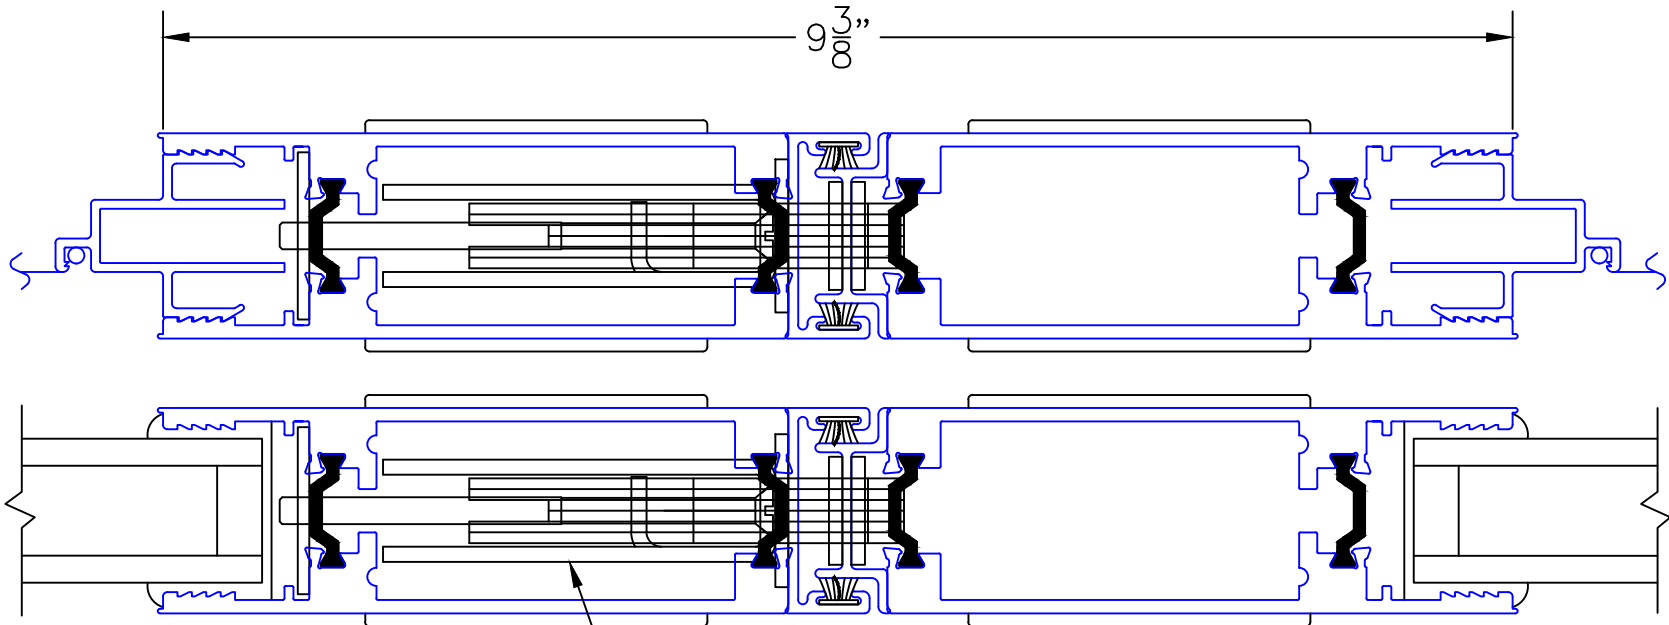

(USE RULER TO SCALE DIMENSIONS IN INCHES)

SCALE: 3/4

MULTI-SLIDE DOOR DETAILS
PXX DOOR SHOWN

5

INTERLOCKERS

2 1/2"

EXTERIOR

(USE RULER TO SCALE DIMENSIONS IN INCHES)

SCALE: 3/4

MULTI-SLIDE DOOR DETAILS
PXX DOOR SHOWN

(USE RULER TO SCALE DIMENSIONS IN INCHES)

SCALE: 3/4

MULTI-SLIDE DOOR DETAILS PXXIXXP DOOR SHOWN

7

MEETING STILES

ARCHETYPE LATCH WITH
FLUSH PULL HANDLES