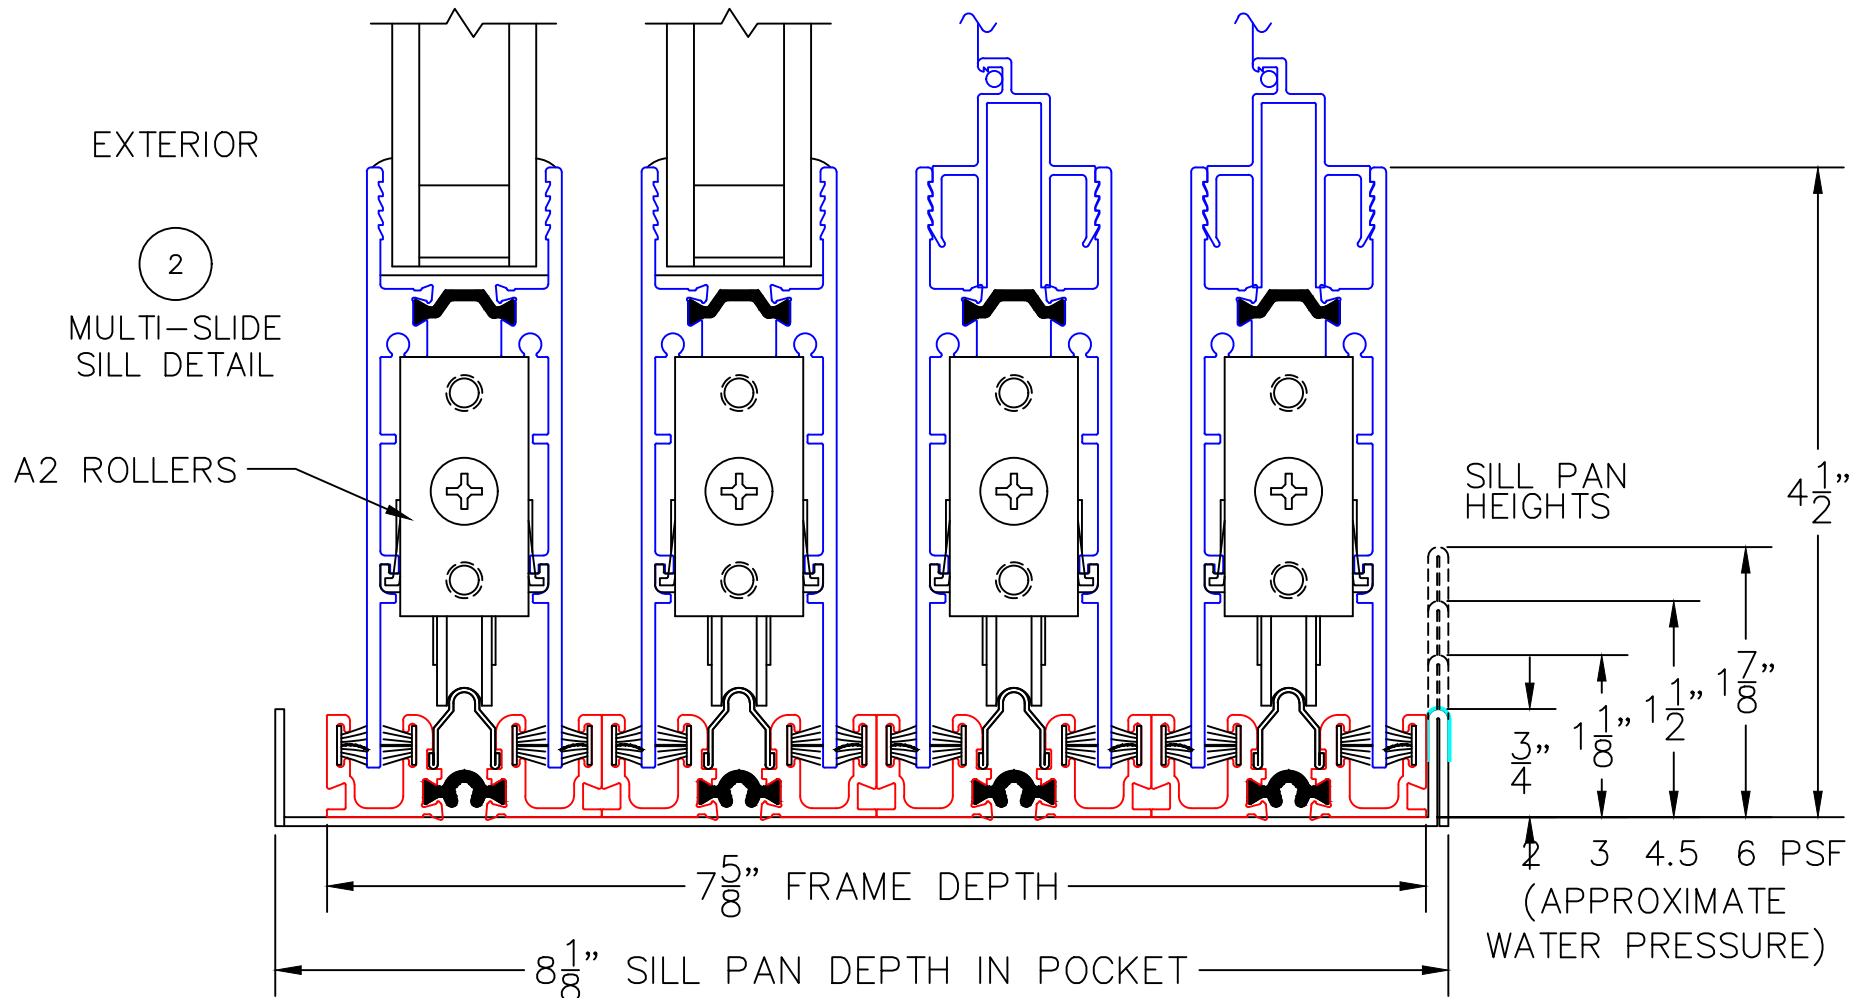

-GLASS PENETRATION: 11/16"
-*NET FRAME WIDTH DOES NOT INCLUDE SILL PAN.
-SILL PAN EXTENDS 1/8" BEYOND EACH JAMB
-FOR ADDITIONAL OPTIONS AND UPGRADES SEE DRAWINGS 3070-T-08 AND 3070-T-09.

-ENCLOSED PX AND XP DOORS MAY REQUIRE POCKET DEMO FOR PANEL REMOVAL.
-EXTERIOR RATED PRODUCTS HAVE WEEP SLOTS ON HORIZONTAL SILLS.

(USE RULER TO SCALE DIMENSIONS IN INCHES)

SCALE: 1/2

MULTI-SLIDE DOOR DETAILS
PXX DOOR SHOWN

0 1 2
(USE RULER TO SCALE DIMENSIONS IN INCHES)
SCALE: 1/2

MULTI-SLIDE DOOR DETAILS
PXX DOOR SHOWN

4

2-PIECE POCKET INTERLOCKER

(USE RULER TO SCALE DIMENSIONS IN INCHES)

SCALE: 3/4

MULTI-SLIDE DOOR DETAILS
PXX DOOR SHOWN

5

INTERLOCKERS

2 1/2"

EXTERIOR

(USE RULER TO SCALE DIMENSIONS IN INCHES)