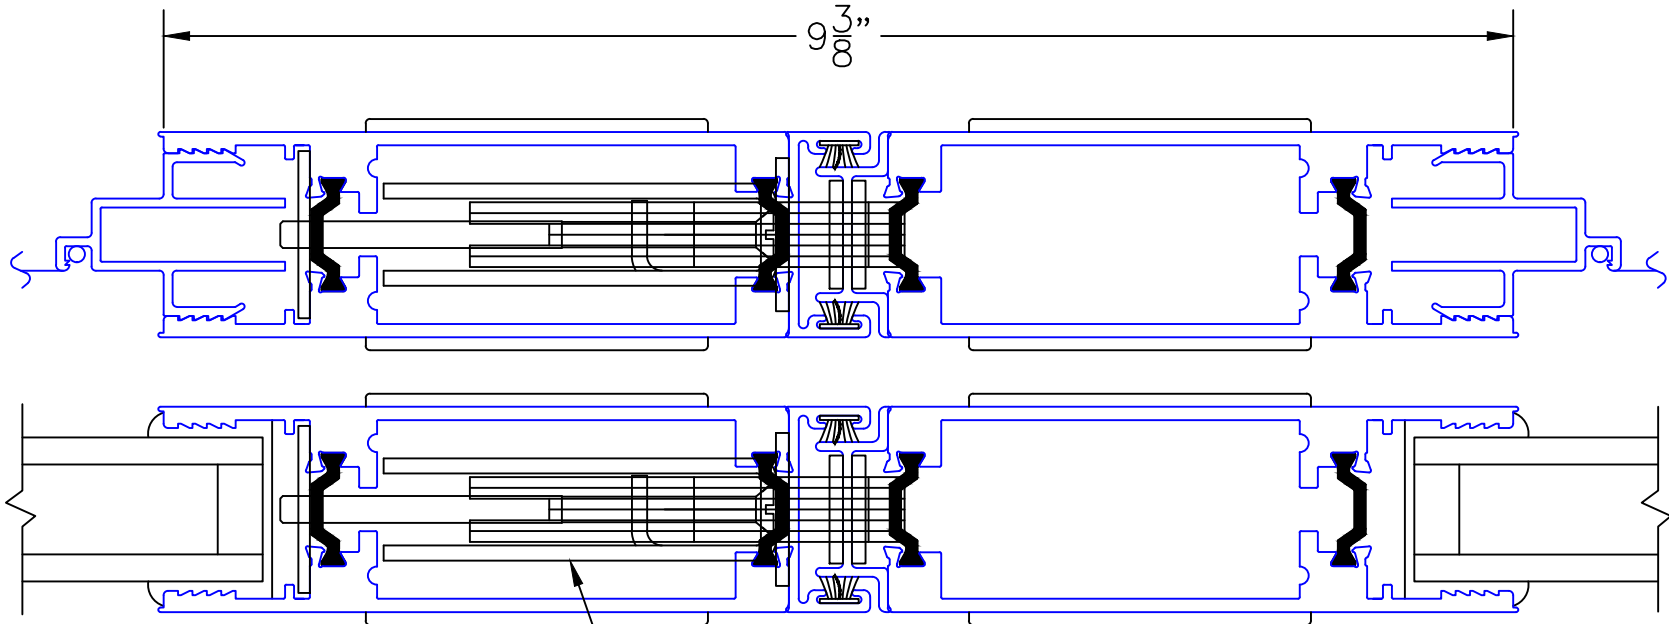

(USE RULER TO SCALE DIMENSIONS IN INCHES)
SCALE: 1/4

MULTI-SLIDE POCKET DOOR W/ SCREENS DETAILS

NOTE: CENTERLINES ARE NOT DIVIDED EQUALLY;
CONFIRM CENTERLINES WHEN REQUIRED.

- GLASS PENETRATION: 11/16"
- *NET FRAME WIDTH DOES NOT INCLUDE SILL PAN. SEE DRAWINGS 3070-T-08 AND 3070-T-09.
- SILL PAN EXTENDS 1/8" BEYOND EACH JAMB.
- PLAN VIEW DOES NOT SHOW SILL RISER.
- FOR ADDITIONAL OPTIONS AND UPGRADES
- EXTERIOR RATED PRODUCTS HAVE WEEP SLOTS ON HORIZONTAL SILLS.

(USE RULER TO SCALE DIMENSIONS IN INCHES)

SCALE: 3/4

MULTI-SLIDE DOOR DETAILS
PXX DOOR SHOWN

5

INTERLOCKERS

EXTERIOR

(USE RULER TO SCALE DIMENSIONS IN INCHES)

SCALE: 3/4

MULTI-SLIDE DOOR DETAILS
PXX DOOR SHOWN

(USE RULER TO SCALE DIMENSIONS IN INCHES)

SCALE: 3/4

MULTI-SLIDE DOOR DETAILS PXXIXXP DOOR SHOWN

7

MEETING STILES

ARCHETYPE LATCH WITH
FLUSH PULL HANDLES

EXTERIOR