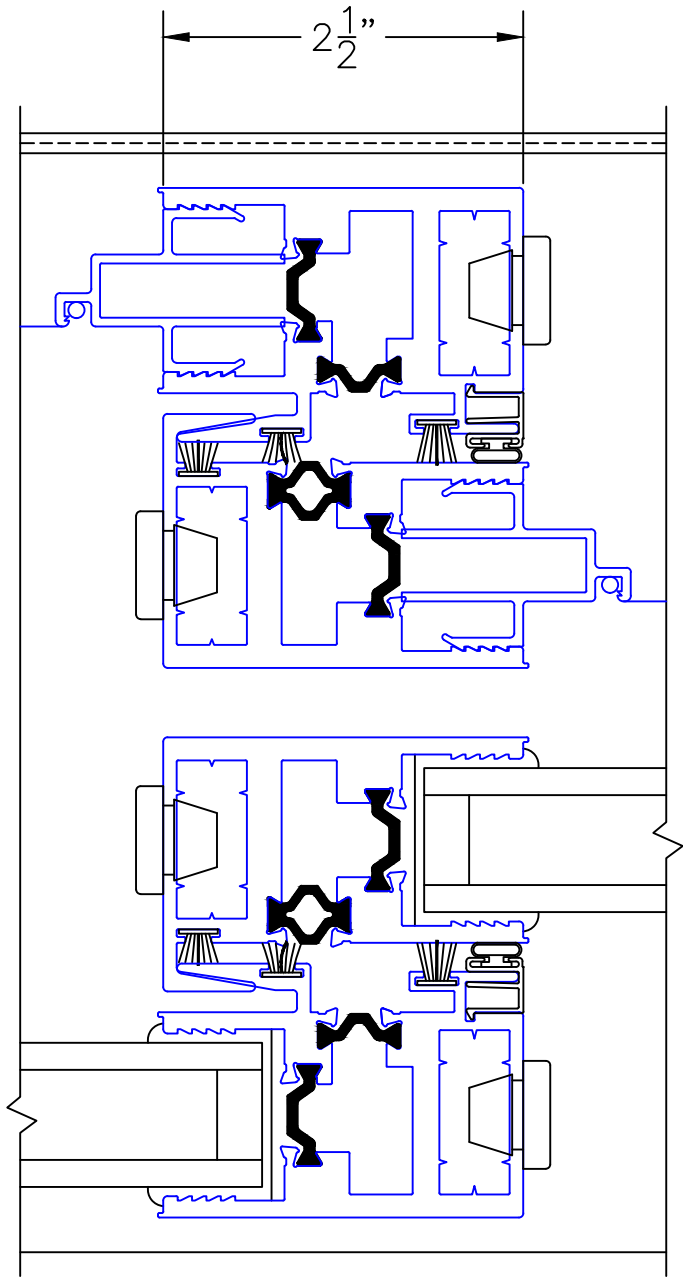

(USE RULER TO SCALE DIMENSIONS IN INCHES)
SCALE: 1/4

MULTI-SLIDE POCKET DOOR W/ SCREENS DETAILS

NOTE: CENTERLINES ARE NOT DIVIDED EQUALLY;
CONFIRM CENTERLINES WHEN REQUIRED.

- GLASS PENETRATION: 11/16"
- *NET FRAME WIDTH DOES NOT INCLUDE SILL PAN. SEE DRAWINGS 3070-T-08 AND 3070-T-09.
- SILL PAN EXTENDS 1/8" BEYOND EACH JAMB.
- PLAN VIEW DOES NOT SHOW SILL RISER.
- FOR ADDITIONAL OPTIONS AND UPGRADES
- EXTERIOR RATED PRODUCTS HAVE WEEP SLOTS ON HORIZONTAL SILLS.

(USE RULER TO SCALE DIMENSIONS IN INCHES)

SCALE: 1/2

MULTI-SLIDE DOOR DETAILS
PXX DOOR SHOWN

0 1 2
(USE RULER TO SCALE DIMENSIONS IN INCHES)
SCALE: 1/2

MULTI-SLIDE DOOR DETAILS
PXX DOOR SHOWN

4

2-PIECE POCKET INTERLOCKER

(USE RULER TO SCALE DIMENSIONS IN INCHES)

SCALE: 3/4

MULTI-SLIDE DOOR DETAILS
PXX DOOR SHOWN

5

INTERLOCKERS

EXTERIOR

(USE RULER TO SCALE DIMENSIONS IN INCHES)

SCALE: 3/4

MULTI-SLIDE DOOR DETAILS
PXX DOOR SHOWN

(USE RULER TO SCALE DIMENSIONS IN INCHES)

SCALE: 3/4

MULTI-SLIDE DOOR DETAILS PXXIXXP DOOR SHOWN

7

MEETING STILES

ARCHETYPE LATCH WITH
FLUSH PULL HANDLES

EXTERIOR