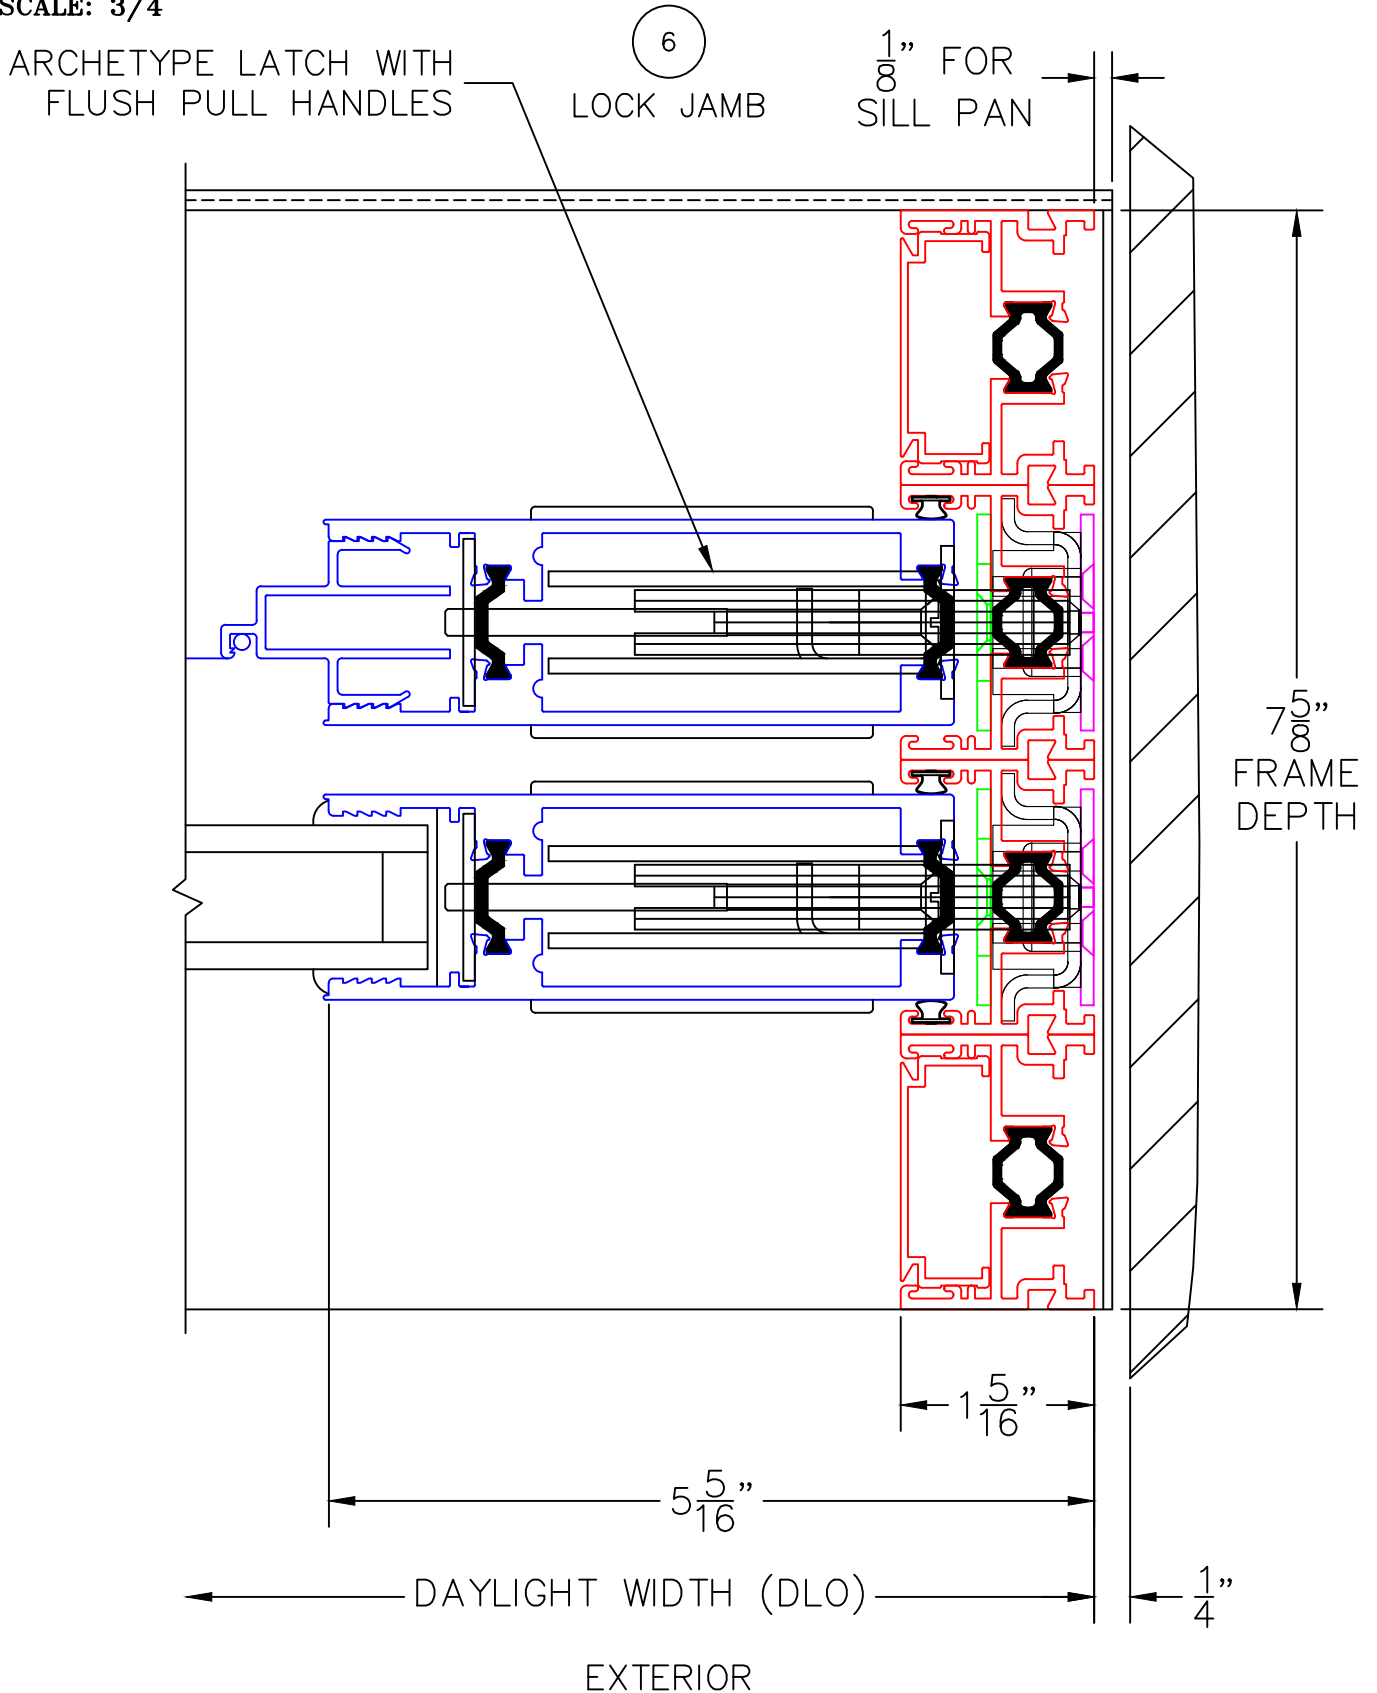

(USE RULER TO SCALE DIMENSIONS IN INCHES)
SCALE: 1/4

MULTI-SLIDE POCKET DOOR W/ SCREENS DETAILS

NOTE: CENTERLINES ARE NOT DIVIDED EQUALLY;
CONFIRM CENTERLINES WHEN REQUIRED.

- GLASS PENETRATION: 11/16"
- *NET FRAME WIDTH DOES NOT INCLUDE SILL PAN. SEE DRAWINGS 3070-T-08 AND 3070-T-09.
- SILL PAN EXTENDS 1/8" BEYOND EACH JAMB.
- PLAN VIEW DOES NOT SHOW SILL RISER.
- FOR ADDITIONAL OPTIONS AND UPGRADES
- EXTERIOR RATED PRODUCTS HAVE WEEP SLOTS ON HORIZONTAL SILLS.

(USE RULER TO SCALE DIMENSIONS IN INCHES)

SCALE: 3/4

MULTI-SLIDE DOOR DETAILS
PXX DOOR SHOWN

5

INTERLOCKERS

EXTERIOR

(USE RULER TO SCALE DIMENSIONS IN INCHES)

SCALE: 3/4

MULTI-SLIDE DOOR DETAILS
PXX DOOR SHOWN

(USE RULER TO SCALE DIMENSIONS IN INCHES)

SCALE: 3/4

MULTI-SLIDE DOOR DETAILS PXXIXXP DOOR SHOWN

7

MEETING STILES

ARCHETYPE LATCH WITH
FLUSH PULL HANDLES

EXTERIOR