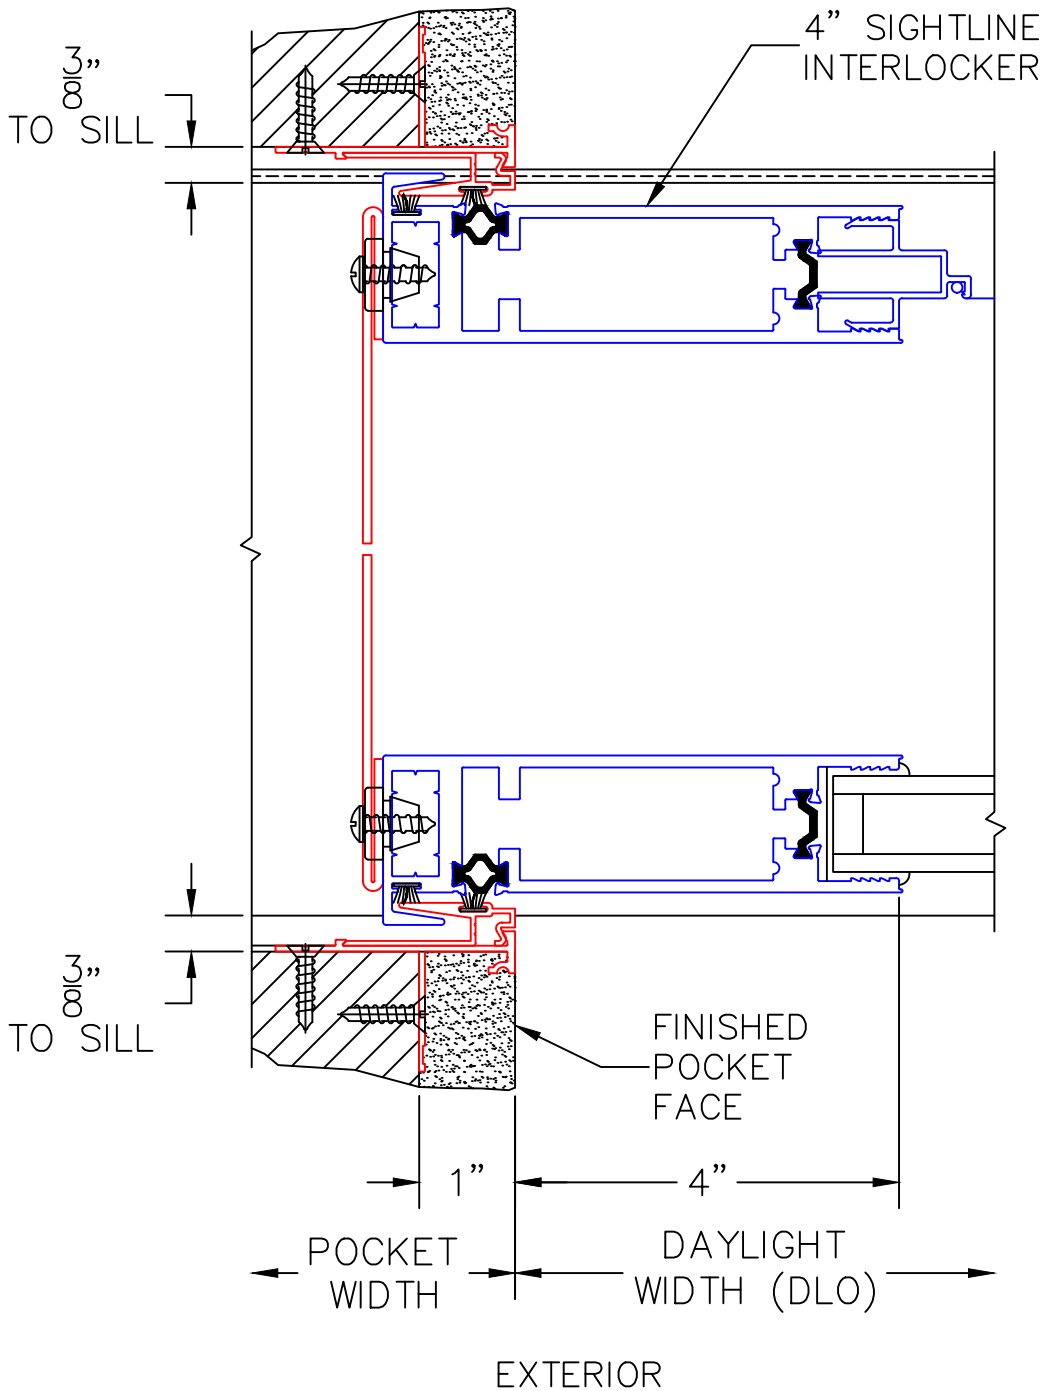

(USE RULER TO SCALE DIMENSIONS IN INCHES)
SCALE: 1/4

MULTI-SLIDE POCKET DOOR W/ SCREENS DETAILS

NOTE: CENTERLINES ARE NOT DIVIDED EQUALLY;
CONFIRM CENTERLINES WHEN REQUIRED.

- GLASS PENETRATION: 11/16"
- *NET FRAME WIDTH DOES NOT INCLUDE SILL PAN. SEE DRAWINGS 3070-T-08 AND 3070-T-09.
- SILL PAN EXTENDS 1/8" BEYOND EACH JAMB.
- PLAN VIEW DOES NOT SHOW SILL RISER.
- FOR ADDITIONAL OPTIONS AND UPGRADES
- EXTERIOR RATED PRODUCTS HAVE WEEP SLOTS ON HORIZONTAL SILLS.

(USE RULER TO SCALE DIMENSIONS IN INCHES)

SCALE: 1/2

MULTI-SLIDE DOOR DETAILS
PXX DOOR SHOWN

0 1 2
(USE RULER TO SCALE DIMENSIONS IN INCHES)
SCALE: 1/2

MULTI-SLIDE DOOR DETAILS
PXX DOOR SHOWN

4

2-PIECE POCKET INTERLOCKER

(USE RULER TO SCALE DIMENSIONS IN INCHES)

SCALE: 3/4

MULTI-SLIDE DOOR DETAILS
PXX DOOR SHOWN

5

INTERLOCKERS

EXTERIOR

(USE RULER TO SCALE DIMENSIONS IN INCHES)

SCALE: 3/4

MULTI-SLIDE DOOR DETAILS
PXX DOOR SHOWN

(USE RULER TO SCALE DIMENSIONS IN INCHES)

SCALE: 3/4

MULTI-SLIDE DOOR DETAILS PXXIXXP DOOR SHOWN

7

MEETING STILES

ARCHETYPE LATCH WITH
FLUSH PULL HANDLES

EXTERIOR