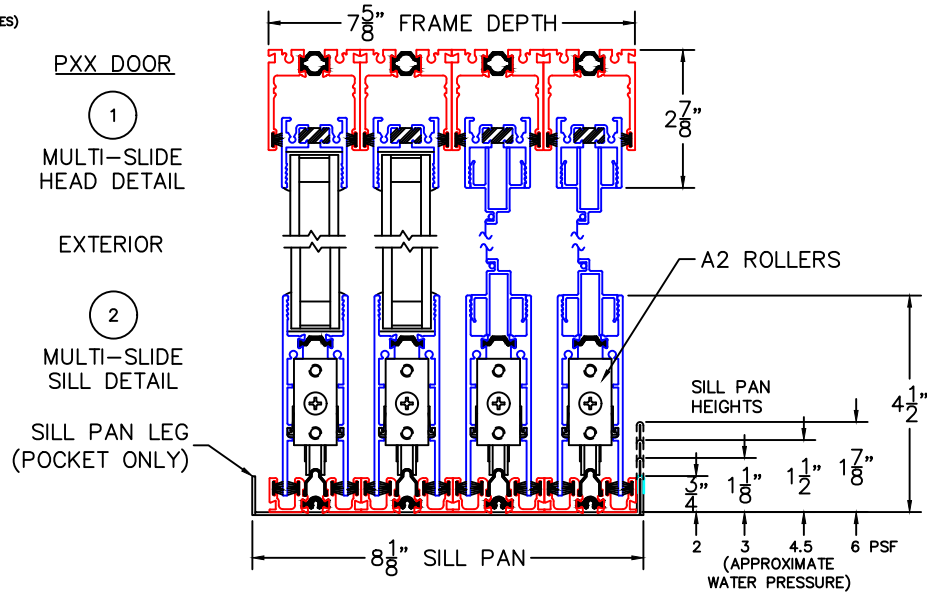

(USE RULER TO SCALE DIMENSIONS IN INCHES)
SCALE: 1/4

MULTI-SLIDE POCKET DOOR W/ SCREENS DETAILS

③ POCKET JAMB ④ 2-PIECE POCKET INTERLOCKER ⑤ INTERLOCKERS ⑥ LOCK JAMB

⑦ MEETING STILES

NOTE: CENTERLINES ARE NOT DIVIDED EQUALLY;
CONFIRM CENTERLINES WHEN REQUIRED.

-GLASS PENETRATION: 11/16"
-*NET FRAME WIDTH DOES NOT INCLUDE SILL PAN.
-SILL PAN EXTENDS 1/8" BEYOND EACH JAMB
-FOR ADDITIONAL OPTIONS AND UPGRADES SEE DRAWINGS 3070-T-08 AND 3070-T-09.

-ENCLOSED PX AND XP DOORS MAY REQUIRE POCKET DEMO FOR PANEL REMOVAL.
-EXTERIOR RATED PRODUCTS HAVE WEEP SLOTS ON HORIZONTAL SILLS.

(USE RULER TO SCALE DIMENSIONS IN INCHES)

SCALE: FULL

MULTI-SLIDE DOOR DETAILS PXX DOOR SHOWN

1

MULTI-SLIDE
HEAD DETAIL

(USE RULER TO SCALE DIMENSIONS IN INCHES)

SCALE: 3/4

PXX DOOR SHOWN

(USE RULER TO SCALE DIMENSIONS IN INCHES)

SCALE: 3/4

MULTI-SLIDE DOOR DETAILS
PXX DOOR SHOWN

5

INTERLOCKERS

2 1/2"

EXTERIOR

(USE RULER TO SCALE DIMENSIONS IN INCHES)