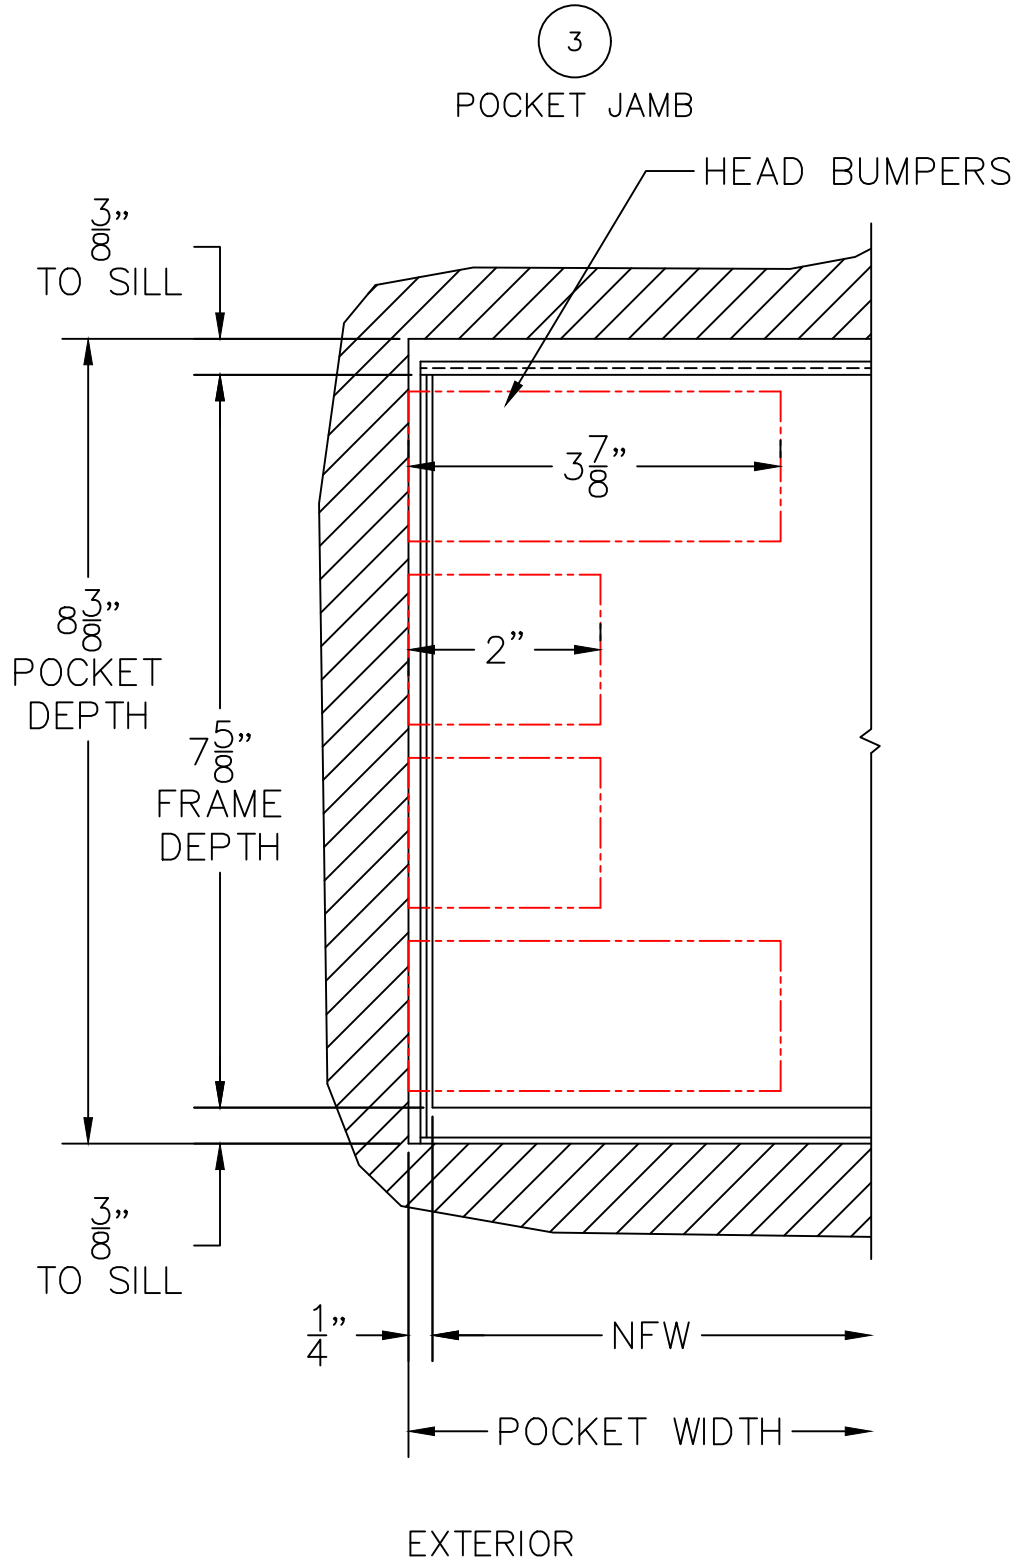

(USE RULER TO SCALE DIMENSIONS IN INCHES)

SCALE: FULL

MULTI-SLIDE DOOR DETAILS PXX DOOR SHOWN

1

MULTI-SLIDE
HEAD DETAIL

(USE RULER TO SCALE DIMENSIONS IN INCHES)

SCALE: 3/4

PXX DOOR SHOWN

(USE RULER TO SCALE DIMENSIONS IN INCHES)

SCALE: 1/2

MULTI-SLIDE DOOR DETAILS
PXX DOOR SHOWN

0 1 2
(USE RULER TO SCALE DIMENSIONS IN INCHES)
SCALE: 1/2

MULTI-SLIDE DOOR DETAILS
PXX DOOR SHOWN

4

2-PIECE POCKET INTERLOCKER

(USE RULER TO SCALE DIMENSIONS IN INCHES)

SCALE: 3/4

MULTI-SLIDE DOOR DETAILS
PXX DOOR SHOWN

5

INTERLOCKERS

2 1/2"

EXTERIOR

(USE RULER TO SCALE DIMENSIONS IN INCHES)

SCALE: 3/4

MULTI-SLIDE DOOR DETAILS
PXX DOOR SHOWN

(USE RULER TO SCALE DIMENSIONS IN INCHES)

SCALE: 3/4

MULTI-SLIDE DOOR DETAILS PXXIXXP DOOR SHOWN

7

MEETING STILES

ARCHETYPE LATCH WITH
FLUSH PULL HANDLES