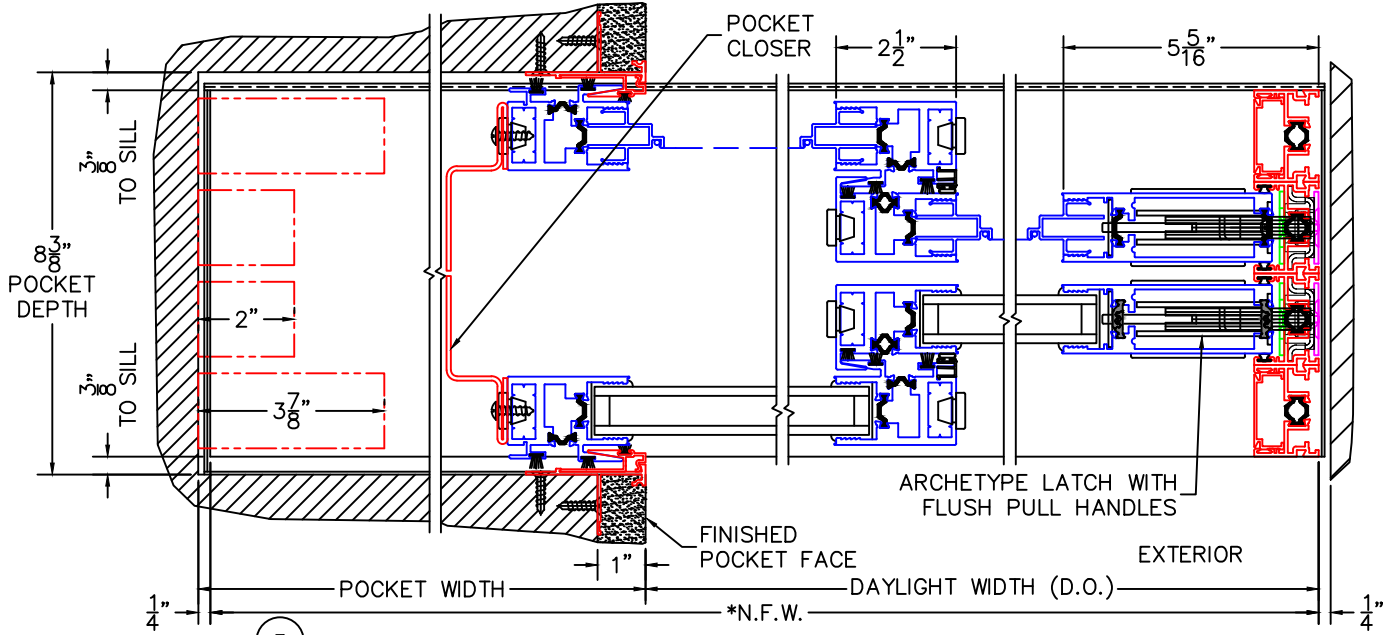

(USE RULER TO SCALE DIMENSIONS IN INCHES)
SCALE: 1/4

MULTI-SLIDE POCKET DOOR W/ SCREENS DETAILS

③ POCKET JAMB ④ 2-PIECE POCKET INTERLOCKER ⑤ INTERLOCKERS ⑥ LOCK JAMB

⑦ MEETING STILES

NOTE: CENTERLINES ARE NOT DIVIDED EQUALLY;
CONFIRM CENTERLINES WHEN REQUIRED.

-GLASS PENETRATION: 11/16"
-*NET FRAME WIDTH DOES NOT INCLUDE SILL PAN.
-SILL PAN EXTENDS 1/8" BEYOND EACH JAMB
-FOR ADDITIONAL OPTIONS AND UPGRADES SEE DRAWINGS 3070-T-08 AND 3070-T-09.

-ENCLOSED PX AND XP DOORS MAY REQUIRE POCKET DEMO FOR PANEL REMOVAL.
-EXTERIOR RATED PRODUCTS HAVE WEEP SLOTS ON HORIZONTAL SILLS.

(USE RULER TO SCALE DIMENSIONS IN INCHES)

SCALE: FULL

MULTI-SLIDE DOOR DETAILS PXX DOOR SHOWN

1

MULTI-SLIDE
HEAD DETAIL

(USE RULER TO SCALE DIMENSIONS IN INCHES)

SCALE: 3/4

PXX DOOR SHOWN

(USE RULER TO SCALE DIMENSIONS IN INCHES)

SCALE: 3/4

MULTI-SLIDE DOOR DETAILS
PXX DOOR SHOWN

5

INTERLOCKERS

2 1/2"

EXTERIOR

(USE RULER TO SCALE DIMENSIONS IN INCHES)