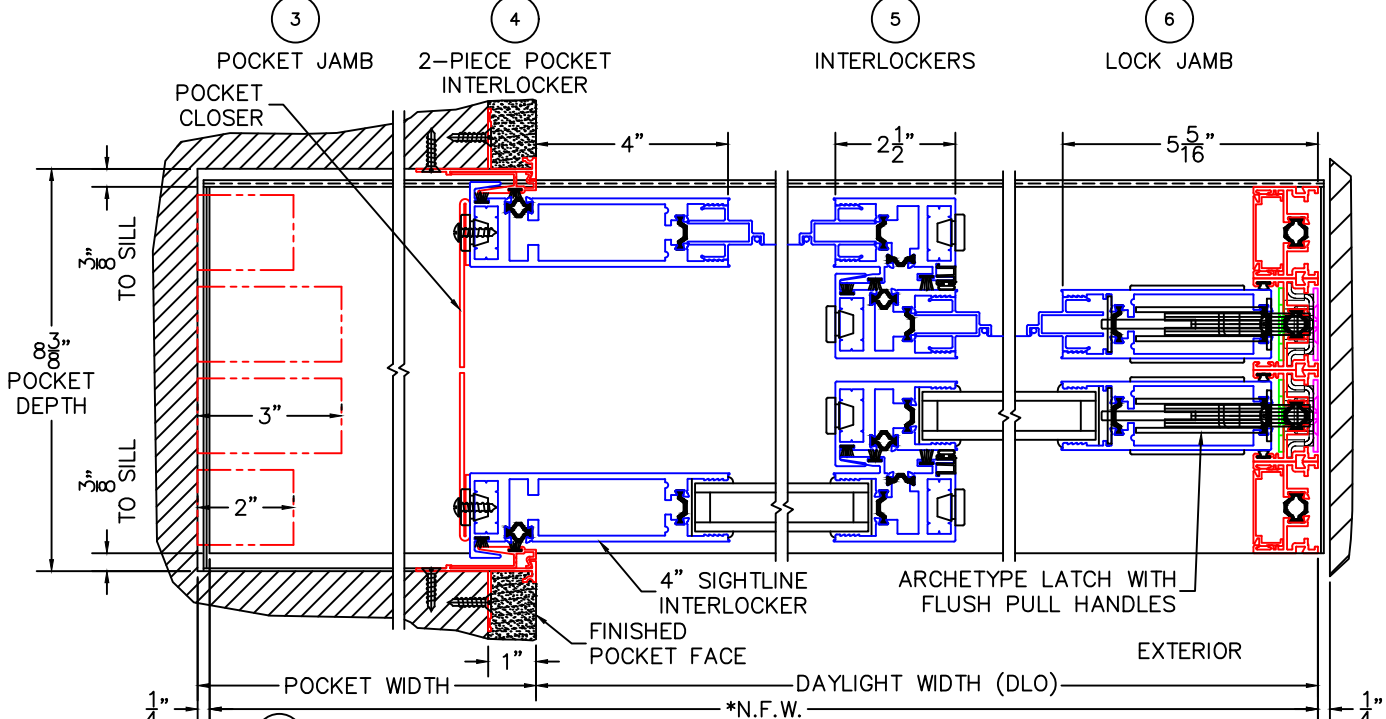

(USE RULER TO SCALE DIMENSIONS IN INCHES)
SCALE: 1/4

MULTI-SLIDE POCKET DOOR W/ SCREENS DETAILS

NOTE: CENTERLINES ARE NOT DIVIDED EQUALLY;
CONFIRM CENTERLINES WHEN REQUIRED.

- GLASS PENETRATION: 11/16"
- *NET FRAME WIDTH DOES NOT INCLUDE SILL PAN. SEE DRAWINGS 3070-T-08 AND 3070-T-09.
- SILL PAN EXTENDS 1/8" BEYOND EACH JAMB.
- PLAN VIEW DOES NOT SHOW SILL RISER.
- FOR ADDITIONAL OPTIONS AND UPGRADES
- EXTERIOR RATED PRODUCTS HAVE WEEP SLOTS ON HORIZONTAL SILLS.

0 0.5 1
(USE RULER TO SCALE DIMENSIONS IN INCHES)
SCALE: FULL

MULTI-SLIDE DOOR DETAILS PXX DOOR SHOWN

1

MULTI-SLIDE HEAD DETAIL

0 0.5 1 1.5 2
(USE RULER TO SCALE DIMENSIONS IN INCHES)
SCALE: 3/4

PXX DOOR SHOWN

(USE RULER TO SCALE DIMENSIONS IN INCHES)

SCALE: 1/2

MULTI-SLIDE DOOR DETAILS
PXX DOOR SHOWN

0 1 2
(USE RULER TO SCALE DIMENSIONS IN INCHES)
SCALE: 1/2

MULTI-SLIDE DOOR DETAILS
PXX DOOR SHOWN

4

2-PIECE POCKET INTERLOCKER

MULTI-SLIDE DOOR DETAILS
PXX DOOR SHOWN

(USE RULER TO SCALE DIMENSIONS IN INCHES)

SCALE: 3/4

MULTI-SLIDE DOOR DETAILS PXXIXXP DOOR SHOWN

7

MEETING STILES

ARCHETYPE LATCH WITH
FLUSH PULL HANDLES

EXTERIOR