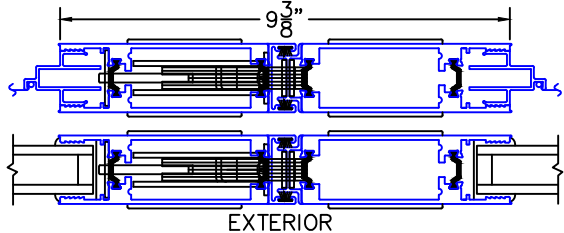

(USE RULER TO SCALE DIMENSIONS IN INCHES)
SCALE: 1/4

MULTI-SLIDE POCKET DOOR W/ SCREENS DETAILS

③ POCKET JAMB ④ 2-PIECE POCKET INTERLOCKER ⑤ INTERLOCKERS ⑥ LOCK JAMB

⑦ MEETING STILES

NOTE: CENTERLINES ARE NOT DIVIDED EQUALLY;
CONFIRM CENTERLINES WHEN REQUIRED.

-GLASS PENETRATION: 11/16"
-*NET FRAME WIDTH DOES NOT INCLUDE SILL PAN.
-SILL PAN EXTENDS 1/8" BEYOND EACH JAMB
-FOR ADDITIONAL OPTIONS AND UPGRADES SEE DRAWINGS 3070-T-08 AND 3070-T-09.

-ENCLOSED PX AND XP DOORS MAY REQUIRE POCKET DEMO FOR PANEL REMOVAL.
-EXTERIOR RATED PRODUCTS HAVE WEEP SLOTS ON HORIZONTAL SILLS.

(USE RULER TO SCALE DIMENSIONS IN INCHES)

SCALE: FULL

MULTI-SLIDE DOOR DETAILS PXX DOOR SHOWN

1

MULTI-SLIDE
HEAD DETAIL

(USE RULER TO SCALE DIMENSIONS IN INCHES)

SCALE: 3/4

PXX DOOR SHOWN

(USE RULER TO SCALE DIMENSIONS IN INCHES)

SCALE: 1/2

MULTI-SLIDE DOOR DETAILS
PXX DOOR SHOWN

0 1 2
(USE RULER TO SCALE DIMENSIONS IN INCHES)
SCALE: 1/2

MULTI-SLIDE DOOR DETAILS
PXX DOOR SHOWN

4

2-PIECE POCKET INTERLOCKER