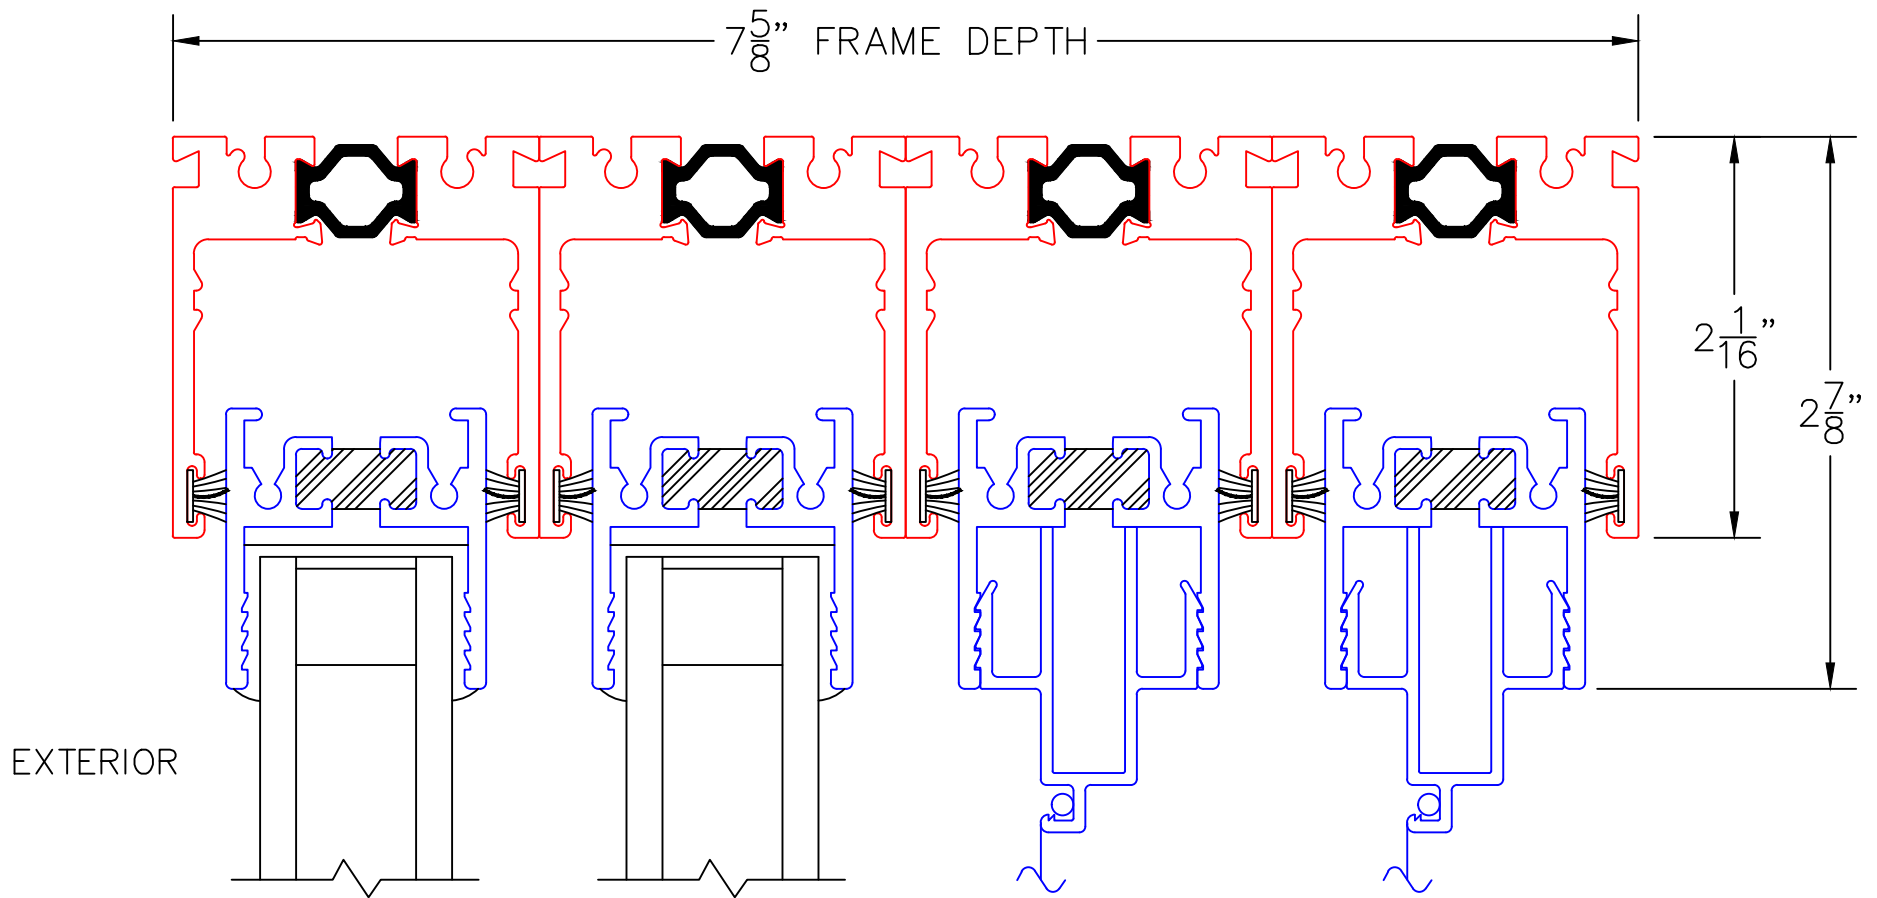

-GLASS PENETRATION: 11/16"
-*NET FRAME WIDTH DOES NOT INCLUDE SILL PAN.
-SILL PAN EXTENDS 1/8" BEYOND EACH JAMB
-FOR ADDITIONAL OPTIONS AND UPGRADES SEE DRAWINGS 3070-T-08 AND 3070-T-09.

-ENCLOSED PX AND XP DOORS MAY REQUIRE POCKET DEMO FOR PANEL REMOVAL.
-EXTERIOR RATED PRODUCTS HAVE WEEP SLOTS ON HORIZONTAL SILLS.

(USE RULER TO SCALE DIMENSIONS IN INCHES)

SCALE: FULL

MULTI-SLIDE DOOR DETAILS PXX DOOR SHOWN

1

MULTI-SLIDE
HEAD DETAIL

(USE RULER TO SCALE DIMENSIONS IN INCHES)

SCALE: 3/4

PXX DOOR SHOWN

(USE RULER TO SCALE DIMENSIONS IN INCHES)

SCALE: 3/4

MULTI-SLIDE DOOR DETAILS
PXX DOOR SHOWN

5

INTERLOCKERS

2 1/2"

EXTERIOR

(USE RULER TO SCALE DIMENSIONS IN INCHES)

SCALE: 3/4

MULTI-SLIDE DOOR DETAILS
PXX DOOR SHOWN

(USE RULER TO SCALE DIMENSIONS IN INCHES)

SCALE: 3/4

MULTI-SLIDE DOOR DETAILS PXXIXXP DOOR SHOWN

7

MEETING STILES

ARCHETYPE LATCH WITH
FLUSH PULL HANDLES