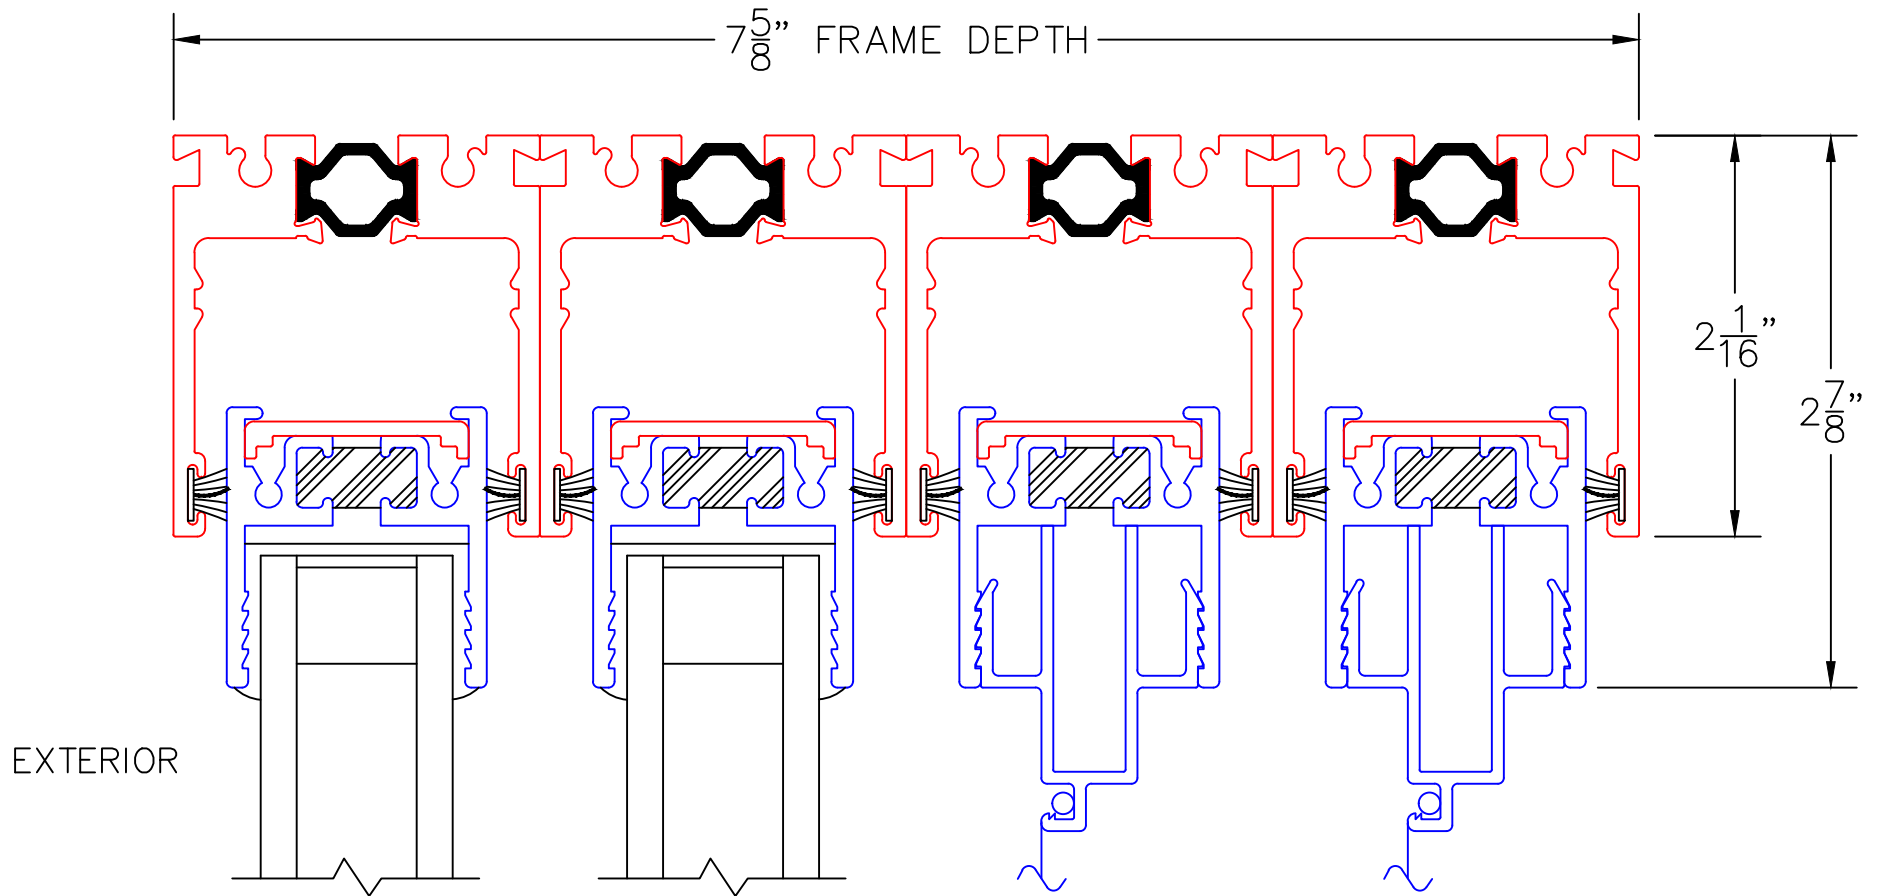

(USE RULER TO SCALE DIMENSIONS IN INCHES)
SCALE: 1/4

MULTI-SLIDE POCKET DOOR W/ SCREENS DETAILS

NOTE: CENTERLINES ARE NOT DIVIDED EQUALLY;
CONFIRM CENTERLINES WHEN REQUIRED.

- GLASS PENETRATION: 11/16"
- *NET FRAME WIDTH DOES NOT INCLUDE SILL PAN. SEE DRAWINGS 3070-T-08 AND 3070-T-09.
- SILL PAN EXTENDS 1/8" BEYOND EACH JAMB.
- PLAN VIEW DOES NOT SHOW SILL RISER.
- FOR ADDITIONAL OPTIONS AND UPGRADES
- EXTERIOR RATED PRODUCTS HAVE WEEP SLOTS ON HORIZONTAL SILLS.

0 0.5 1
(USE RULER TO SCALE DIMENSIONS IN INCHES)
SCALE: FULL

MULTI-SLIDE DOOR DETAILS PXX DOOR SHOWN

1

MULTI-SLIDE HEAD DETAIL

0 0.5 1 1.5 2
(USE RULER TO SCALE DIMENSIONS IN INCHES)
SCALE: 3/4

PXX DOOR SHOWN

(USE RULER TO SCALE DIMENSIONS IN INCHES)

SCALE: 3/4

MULTI-SLIDE DOOR DETAILS
PXX DOOR SHOWN

5

INTERLOCKERS

EXTERIOR

(USE RULER TO SCALE DIMENSIONS IN INCHES)

SCALE: 3/4

MULTI-SLIDE DOOR DETAILS
PXX DOOR SHOWN

(USE RULER TO SCALE DIMENSIONS IN INCHES)

SCALE: 3/4

MULTI-SLIDE DOOR DETAILS PXXIXXP DOOR SHOWN

7

MEETING STILES

ARCHETYPE LATCH WITH
FLUSH PULL HANDLES

EXTERIOR