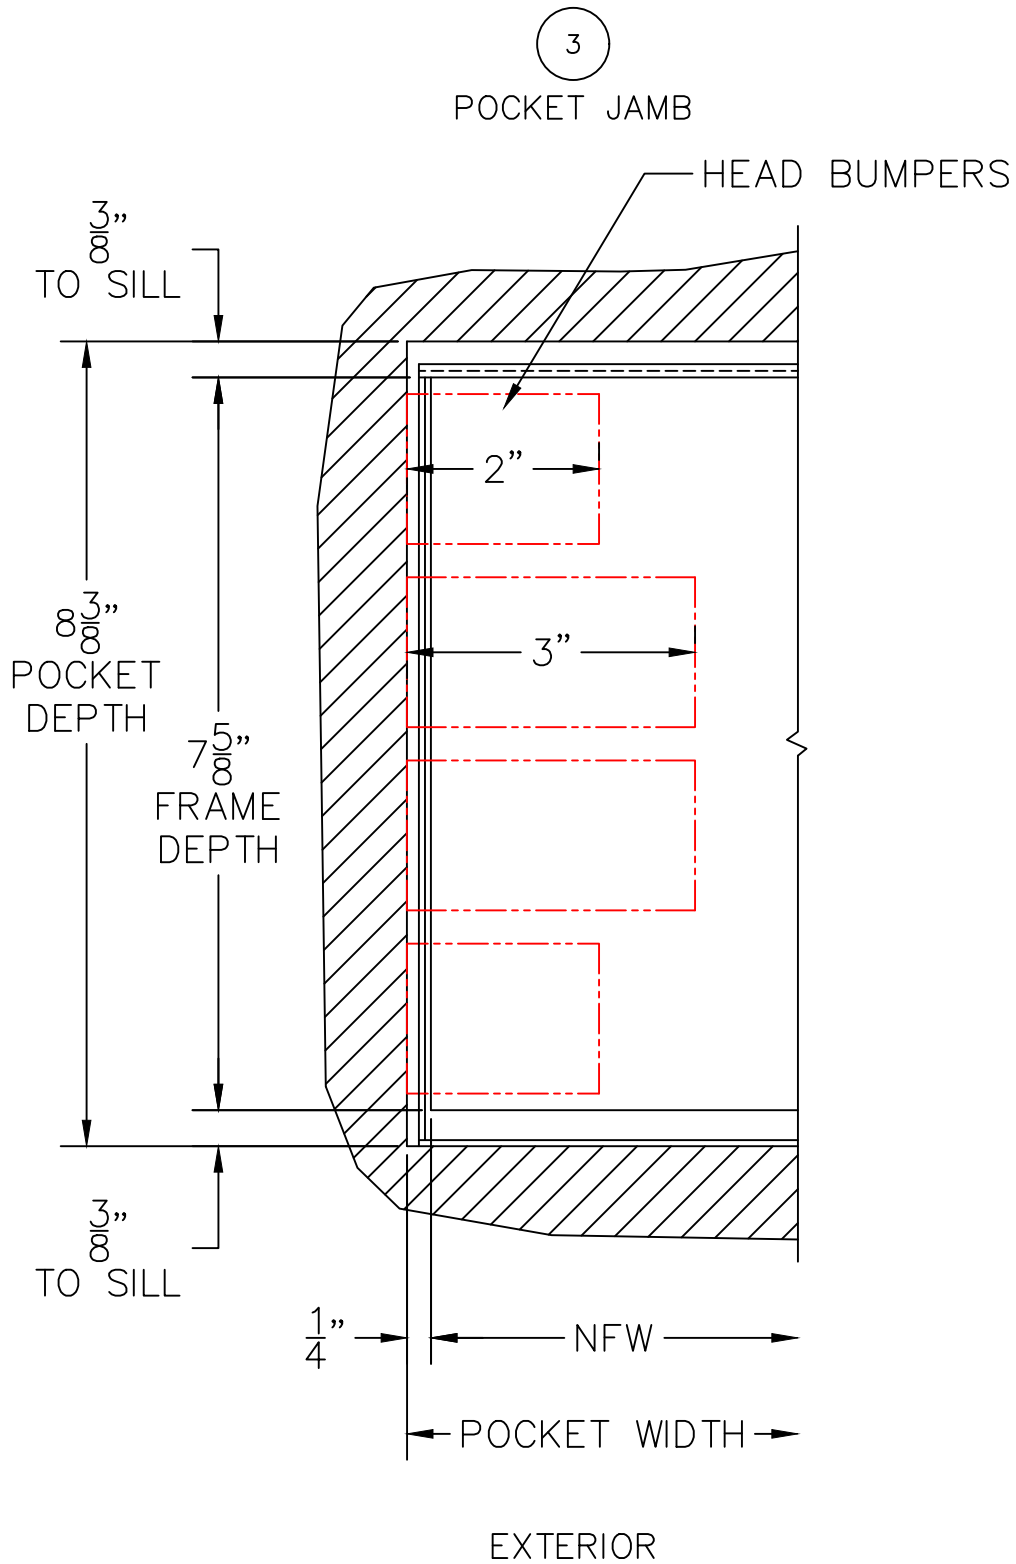

(USE RULER TO SCALE DIMENSIONS IN INCHES)

SCALE: 1/2

MULTI-SLIDE DOOR DETAILS
PXX DOOR SHOWN