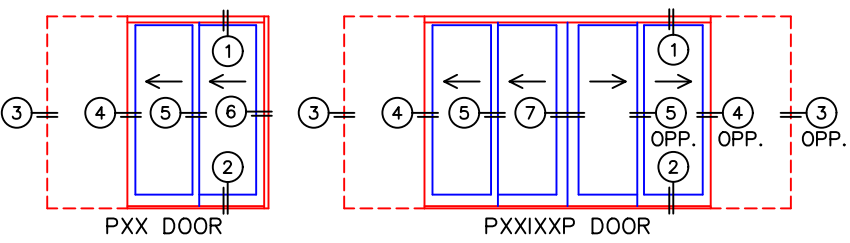

(USE RULER TO SCALE DIMENSIONS IN INCHES)
SCALE: 1/4

MULTI-SLIDE POCKET DOOR W/ SCREENS DETAILS

NOTE: CENTERLINES ARE NOT DIVIDED EQUALLY;
CONFIRM CENTERLINES WHEN REQUIRED.

- GLASS PENETRATION: 11/16"
- *NET FRAME WIDTH DOES NOT INCLUDE SILL PAN. SEE DRAWINGS 3070-T-08 AND 3070-T-09.
- SILL PAN EXTENDS 1/8" BEYOND EACH JAMB.
- PLAN VIEW DOES NOT SHOW SILL RISER.
- FOR ADDITIONAL OPTIONS AND UPGRADES
- EXTERIOR RATED PRODUCTS HAVE WEEP SLOTS ON HORIZONTAL SILLS.

0 0.5 1
(USE RULER TO SCALE DIMENSIONS IN INCHES)
SCALE: FULL

MULTI-SLIDE DOOR DETAILS PXX DOOR SHOWN

1

MULTI-SLIDE HEAD DETAIL

0 0.5 1 1.5 2
(USE RULER TO SCALE DIMENSIONS IN INCHES)
SCALE: 3/4

PXX DOOR SHOWN

(USE RULER TO SCALE DIMENSIONS IN INCHES)

SCALE: 1/2

MULTI-SLIDE DOOR DETAILS
PXX DOOR SHOWN

0 1 2
(USE RULER TO SCALE DIMENSIONS IN INCHES)
SCALE: 1/2

MULTI-SLIDE DOOR DETAILS
PXX DOOR SHOWN

4

2-PIECE POCKET INTERLOCKER

MULTI-SLIDE DOOR DETAILS
PXX DOOR SHOWN

(USE RULER TO SCALE DIMENSIONS IN INCHES)

SCALE: 3/4

MULTI-SLIDE DOOR DETAILS PXXIXXP DOOR SHOWN

7

MEETING STILES

ARCHETYPE LATCH WITH
FLUSH PULL HANDLES

EXTERIOR