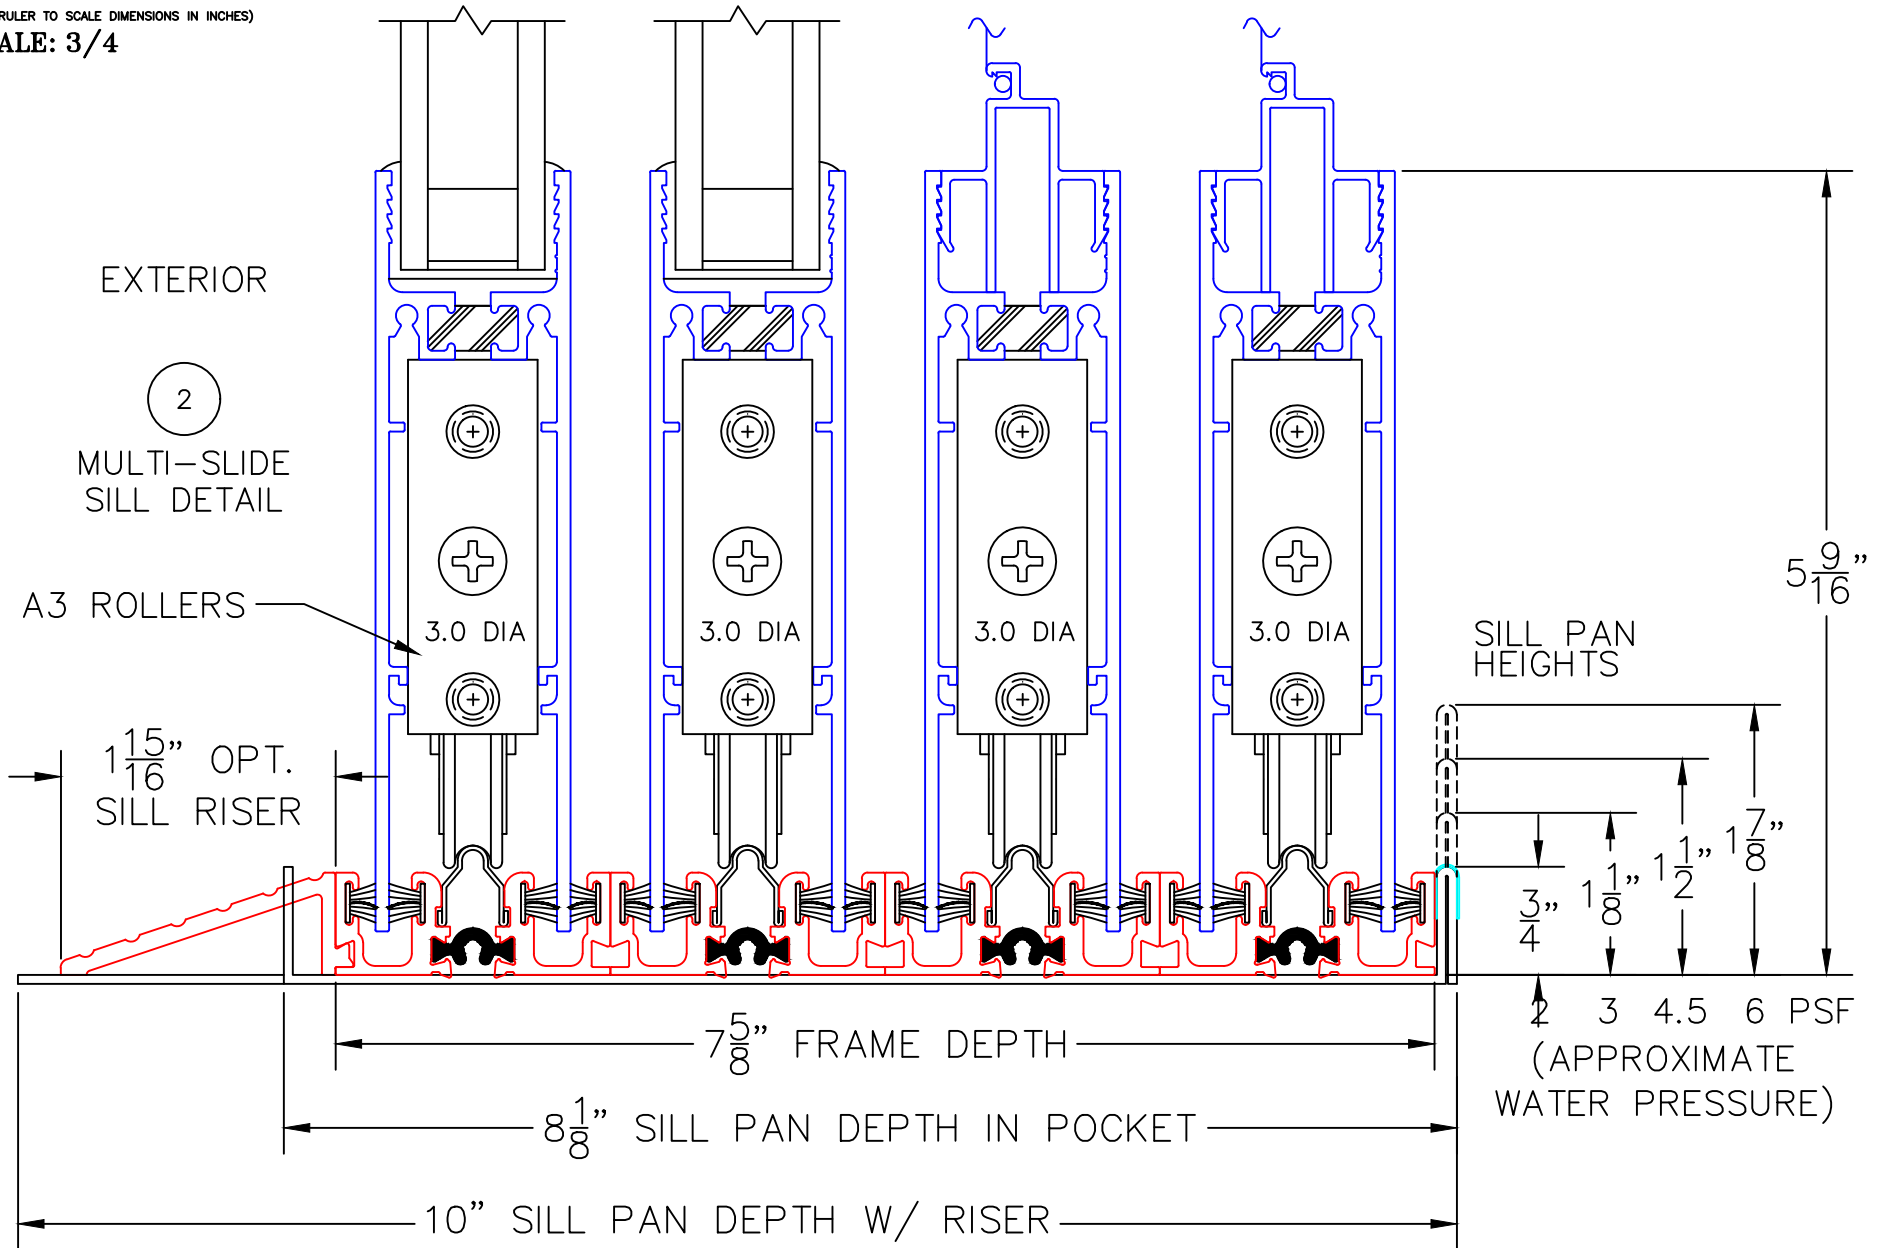

(USE RULER TO SCALE DIMENSIONS IN INCHES)
SCALE: 1/4

MULTI-SLIDE POCKET DOOR W/ SCREENS DETAILS

NOTE: CENTERLINES ARE NOT DIVIDED EQUALLY;
CONFIRM CENTERLINES WHEN REQUIRED.

- GLASS PENETRATION: 11/16"
- *NET FRAME WIDTH DOES NOT INCLUDE SILL PAN. SEE DRAWINGS 3070-T-08 AND 3070-T-09.
- SILL PAN EXTENDS 1/8" BEYOND EACH JAMB.
- PLAN VIEW DOES NOT SHOW SILL RISER.
- FOR ADDITIONAL OPTIONS AND UPGRADES
- EXTERIOR RATED PRODUCTS HAVE WEEP SLOTS ON HORIZONTAL SILLS.

0 0.5 1
(USE RULER TO SCALE DIMENSIONS IN INCHES)
SCALE: FULL

MULTI-SLIDE DOOR DETAILS PXX DOOR SHOWN

1

MULTI-SLIDE HEAD DETAIL

0 0.5 1 1.5 2
(USE RULER TO SCALE DIMENSIONS IN INCHES)
SCALE: 3/4

PXX DOOR SHOWN

(USE RULER TO SCALE DIMENSIONS IN INCHES)

SCALE: 3/4

MULTI-SLIDE DOOR DETAILS
PXX DOOR SHOWN

5

INTERLOCKERS

EXTERIOR

(USE RULER TO SCALE DIMENSIONS IN INCHES)

SCALE: 3/4

MULTI-SLIDE DOOR DETAILS
PXX DOOR SHOWN

(USE RULER TO SCALE DIMENSIONS IN INCHES)

SCALE: 3/4

MULTI-SLIDE DOOR DETAILS PXXIXXP DOOR SHOWN

7

MEETING STILES

ARCHETYPE LATCH WITH
FLUSH PULL HANDLES

EXTERIOR