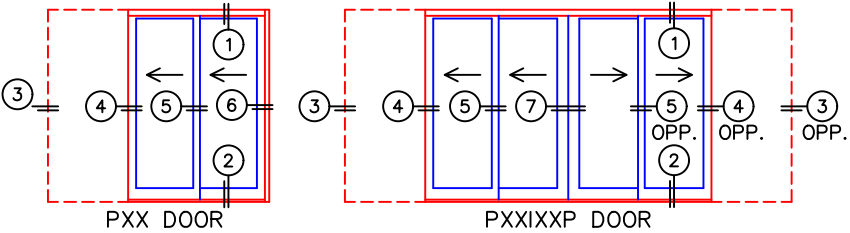

(USE RULER TO SCALE DIMENSIONS IN INCHES)
SCALE: 1/4

MULTI-SLIDE POCKET DOOR W/ SCREENS DETAILS

③ POCKET JAMB ④ 2-PIECE POCKET INTERLOCKER ⑤ INTERLOCKERS ⑥ LOCK JAMB

⑦ MEETING STILES

NOTE: CENTERLINES ARE NOT DIVIDED EQUALLY;
CONFIRM CENTERLINES WHEN REQUIRED.

-GLASS PENETRATION: 11/16"
-*NET FRAME WIDTH DOES NOT INCLUDE SILL PAN.
-SILL PAN EXTENDS 1/8" BEYOND EACH JAMB
-FOR ADDITIONAL OPTIONS AND UPGRADES SEE DRAWINGS 3070-T-08 AND 3070-T-09.

-ENCLOSED PX AND XP DOORS MAY REQUIRE POCKET DEMO FOR PANEL REMOVAL.
-EXTERIOR RATED PRODUCTS HAVE WEEP SLOTS ON HORIZONTAL SILLS.

(USE RULER TO SCALE DIMENSIONS IN INCHES)

SCALE: FULL

MULTI-SLIDE DOOR DETAILS PXX DOOR SHOWN

1

MULTI-SLIDE
HEAD DETAIL

(USE RULER TO SCALE DIMENSIONS IN INCHES)

SCALE: 3/4

PXX DOOR SHOWN

(USE RULER TO SCALE DIMENSIONS IN INCHES)

SCALE: 1/2

MULTI-SLIDE DOOR DETAILS
PXX DOOR SHOWN

0 1 2
(USE RULER TO SCALE DIMENSIONS IN INCHES)
SCALE: 1/2

MULTI-SLIDE DOOR DETAILS
PXX DOOR SHOWN

4

2-PIECE POCKET INTERLOCKER