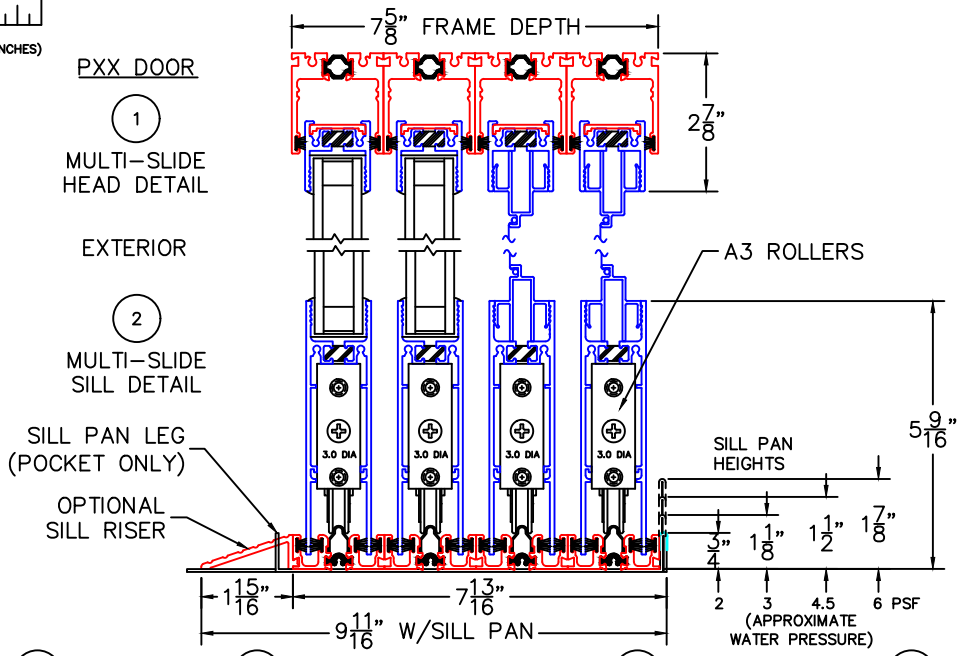

(USE RULER TO SCALE DIMENSIONS IN INCHES)
SCALE: 1/4

MULTI-SLIDE POCKET DOOR W/ SCREENS DETAILS

NOTE: CENTERLINES ARE NOT DIVIDED EQUALLY;
CONFIRM CENTERLINES WHEN REQUIRED.

- GLASS PENETRATION: 11/16"
- *NET FRAME WIDTH DOES NOT INCLUDE SILL PAN. SEE DRAWINGS 3070-T-08 AND 3070-T-09.
- SILL PAN EXTENDS 1/8" BEYOND EACH JAMB.
- PLAN VIEW DOES NOT SHOW SILL RISER.
- FOR ADDITIONAL OPTIONS AND UPGRADES
- EXTERIOR RATED PRODUCTS HAVE WEEP SLOTS ON HORIZONTAL SILLS.

0 0.5 1
(USE RULER TO SCALE DIMENSIONS IN INCHES)
SCALE: FULL

MULTI-SLIDE DOOR DETAILS PXX DOOR SHOWN

1

MULTI-SLIDE HEAD DETAIL

0 0.5 1 1.5 2
(USE RULER TO SCALE DIMENSIONS IN INCHES)
SCALE: 3/4

PXX DOOR SHOWN

(USE RULER TO SCALE DIMENSIONS IN INCHES)

SCALE: 1/2

MULTI-SLIDE DOOR DETAILS
PXX DOOR SHOWN

0 1 2
(USE RULER TO SCALE DIMENSIONS IN INCHES)
SCALE: 1/2

MULTI-SLIDE DOOR DETAILS
PXX DOOR SHOWN

4

2-PIECE POCKET INTERLOCKER

MULTI-SLIDE DOOR DETAILS
PXX DOOR SHOWN

(USE RULER TO SCALE DIMENSIONS IN INCHES)

SCALE: 3/4

MULTI-SLIDE DOOR DETAILS PXXIXXP DOOR SHOWN

7

MEETING STILES

ARCHETYPE LATCH WITH
FLUSH PULL HANDLES

EXTERIOR