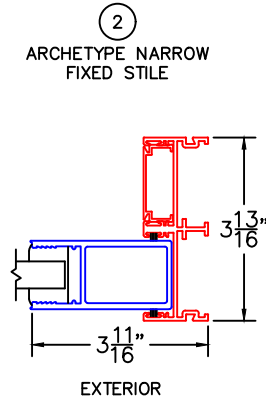

(USE RULER TO SCALE DIMENSIONS IN INCHES)

SCALE: 1/4

DUAL GLAZE OPTION

OPTIONS AND UPGRADES

FIXED STILE OPTION

INTERLOCKER OPTION

POCKET WALL OPTIONS

④
OPTIONAL CLOSED
WALL POCKET

⑨
L-TYPE POCKET
INTERLOCKER

GLASS PENETRATION: 11/16"

SERIES 3070-HI

(USE RULER TO SCALE DIMENSIONS IN INCHES)

SCALE: FULL

DUAL GLAZE OPTION

1

1-1/16" DUAL GLAZING

EXTERIOR

(USE RULER TO SCALE DIMENSIONS IN INCHES)

SCALE: FULL

FIXED STILE OPTION

2

ARCHETYPE NARROW
FIXED STILE

EXTERIOR

0 0.5 1
(USE RULER TO SCALE DIMENSIONS IN INCHES)
SCALE: FULL

9

L-TYPE POCKET
INTERLOCKER

(USE RULER TO SCALE DIMENSIONS IN INCHES)

SCALE: 1/2

DOOR COLLECTOR OPTION

10

DOOR COLLECTOR

EXTERIOR