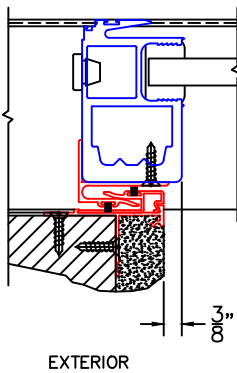

(USE RULER TO SCALE DIMENSIONS IN INCHES)  
**SCALE: 1/4**

DUAL GLAZE OPTION

OPTIONS AND UPGRADES

FIXED STILE OPTION

INTERLOCKER OPTION

POCKET WALL OPTIONS

④  
OPTIONAL CLOSED  
WALL POCKET

⑤  
OPTIONAL  
POCKET JAMBS

⑥  
2-1/2" POCKET  
SIGHTLINE INTERLOCKER

DOOR COLLECTOR OPTION

⑪  
DOOR COLLECTOR

⑦  
2-PIECE POCKET  
INTERLOCKER WITH  
REVERSE HP INTERLOCKER

⑧  
L-TYPE POCKET  
INTERLOCKER WITH  
REVERSE HP INTERLOCKER

⑨  
J-POST POCKET  
INTERLOCKER WITH  
REVERSE HP INTERLOCKER

⑩  
L-TYPE POCKET  
INTERLOCKER

-GLASS PENETRATION: 11/16"  
-ENCLOSED PX AND XP DOORS MAY REQUIRE POCKET DEMO FOR PANEL REMOVAL.

(USE RULER TO SCALE DIMENSIONS IN INCHES)