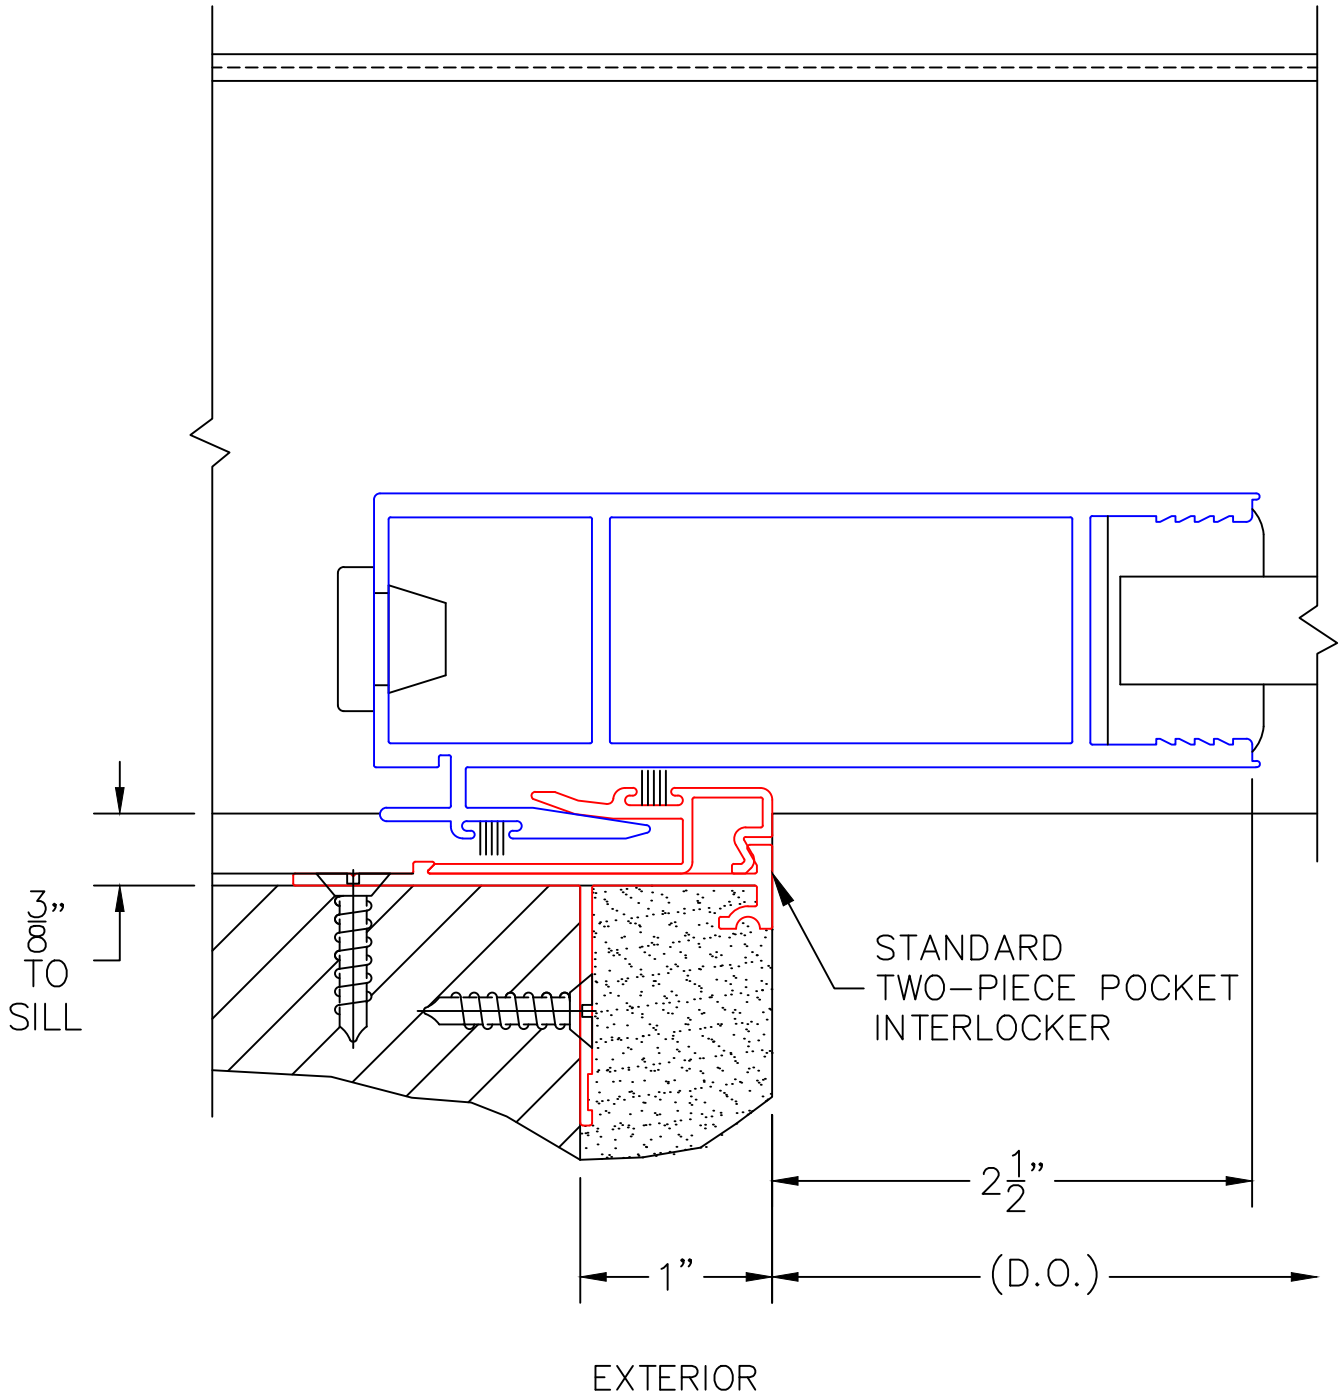

**SCALE: FULL**

POCKET WALL OPTIONS

4

OPTIONAL CLOSED  
WALL POCKET

CLEARANCE FOR  
HP INTERLOCKER

(USE RULER TO SCALE DIMENSIONS IN INCHES)

**SCALE: FULL**

POCKET WALL OPTIONS

5

OPTIONAL  
POCKET JAMB

EXTERIOR

0 0.5 1  
(USE RULER TO SCALE DIMENSIONS IN INCHES)  
**SCALE: FULL**

POCKET WALL OPTIONS

6

2-1/2" POCKET  
SIGHTLINE INTERLOCKER

(USE RULER TO SCALE DIMENSIONS IN INCHES)

**SCALE: FULL**

POCKET WALL OPTIONS

7

2-PIECE POCKET  
INTERLOCKER WITH  
REVERSE HP INTERLOCKER

(USE RULER TO SCALE DIMENSIONS IN INCHES)

**SCALE: FULL**

POCKET WALL OPTIONS

8