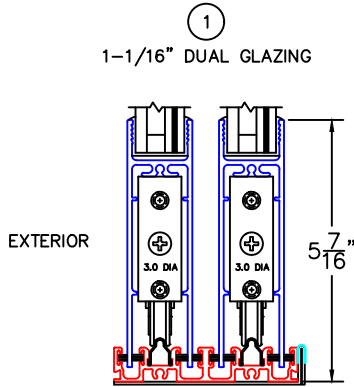

(USE RULER TO SCALE DIMENSIONS IN INCHES)

SCALE: 1/4

DUAL GLAZE OPTION

OPTIONS AND UPGRADES

FIXED STILE OPTION

INTERLOCKER OPTION

POCKET WALL OPTIONS

④
OPTIONAL CLOSED
WALL POCKET

⑨
L-TYPE POCKET
INTERLOCKER

GLASS PENETRATION: 11/16"

SERIES 3070-HI

(USE RULER TO SCALE DIMENSIONS IN INCHES)

SCALE: FULL

DUAL GLAZE OPTION

1

1-1/16" DUAL GLAZING

EXTERIOR

(USE RULER TO SCALE DIMENSIONS IN INCHES)

SCALE: FULL

FIXED STILE OPTION

2

ARCHETYPE NARROW
FIXED STILE

EXTERIOR

0 0.5 1
(USE RULER TO SCALE DIMENSIONS IN INCHES)
SCALE: FULL