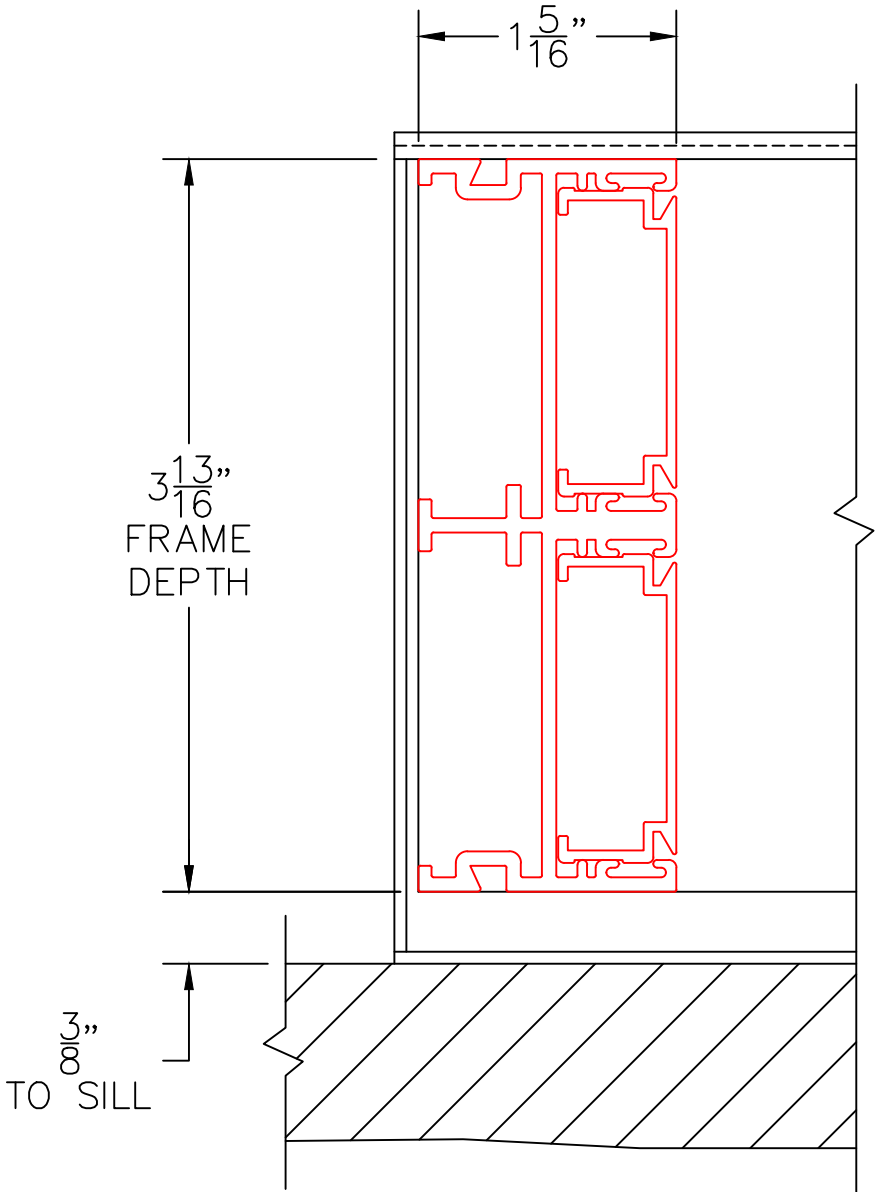

CLEARANCE FOR
HP INTERLOCKER

(USE RULER TO SCALE DIMENSIONS IN INCHES)

SCALE: FULL

POCKET WALL OPTIONS

5

OPTIONAL
POCKET JAMB

(USE RULER TO SCALE DIMENSIONS IN INCHES)

SCALE: FULL

POCKET WALL OPTIONS

6

2-1/2" POCKET
SIGHTLINE INTERLOCKER

(USE RULER TO SCALE DIMENSIONS IN INCHES)

SCALE: FULL

POCKET WALL OPTIONS

7

2-PIECE POCKET
INTERLOCKER WITH
REVERSE HP INTERLOCKER