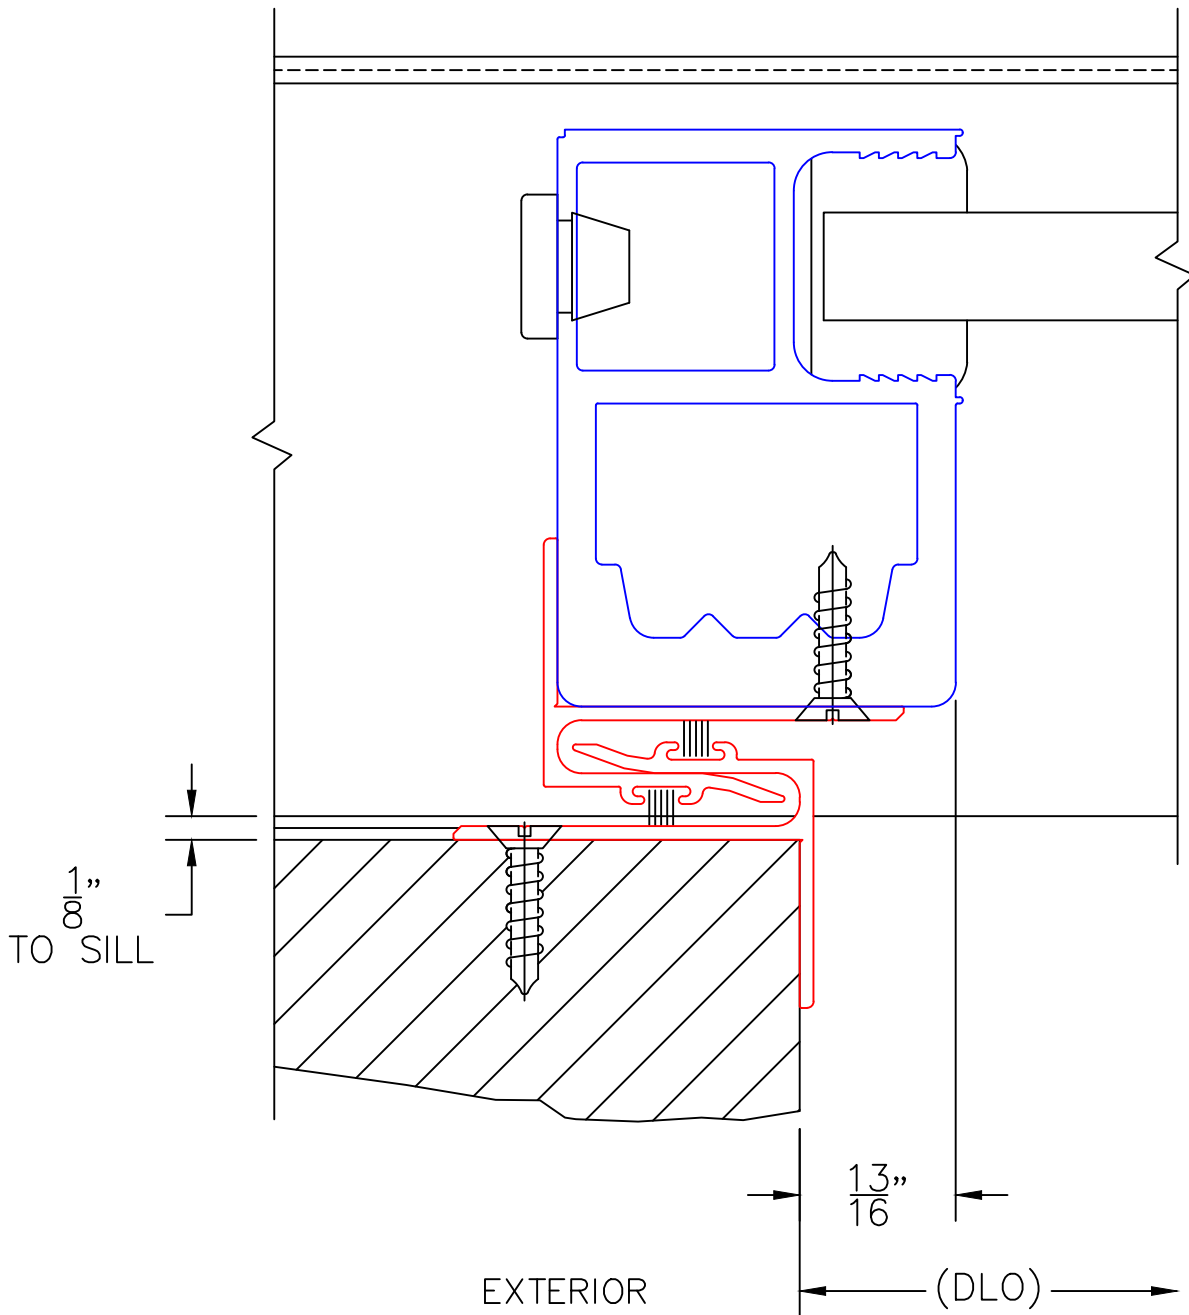

CLEARANCE FOR
HP INTERLOCKER

(USE RULER TO SCALE DIMENSIONS IN INCHES)

SCALE: FULL

POCKET WALL OPTIONS

5

OPTIONAL
POCKET JAMB

(USE RULER TO SCALE DIMENSIONS IN INCHES)

SCALE: FULL

POCKET WALL OPTIONS

6

2-1/2" POCKET
SIGHTLINE INTERLOCKER

(USE RULER TO SCALE DIMENSIONS IN INCHES)

SCALE: FULL

POCKET WALL OPTIONS

7

2-PIECE POCKET
INTERLOCKER WITH
REVERSE HP INTERLOCKER

(USE RULER TO SCALE DIMENSIONS IN INCHES)

SCALE: FULL

POCKET WALL OPTIONS

8

L-TYPE POCKET
INTERLOCKER WITH
REVERSE HP INTERLOCKER

(USE RULER TO SCALE DIMENSIONS IN INCHES)

SCALE: FULL

POCKET WALL OPTIONS