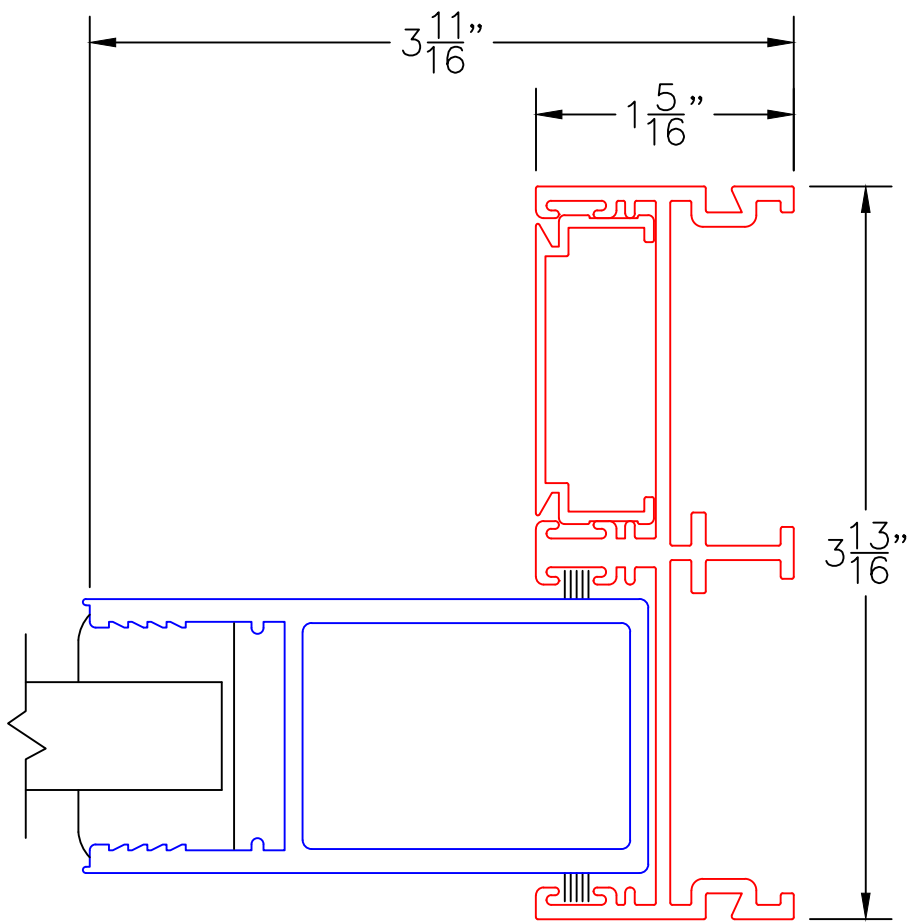

**SCALE: FULL**

DUAL GLAZE OPTION

1-1/16" DUAL GLAZING

EXTERIOR

(USE RULER TO SCALE DIMENSIONS IN INCHES)

SCALE: FULL

FIXED STILE OPTION

2

ARCHETYPE NARROW  
FIXED STILE

EXTERIOR

0 0.5 1  
(USE RULER TO SCALE DIMENSIONS IN INCHES)  
SCALE: FULL

HIGH PERFORMANCE  
INTERLOCKERS

3

HP INTERLOCKERS  
(BOTH SIDES)

EXTERIOR

(USE RULER TO SCALE DIMENSIONS IN INCHES)

**SCALE: FULL**

POCKET WALL OPTIONS

4

OPTIONAL CLOSED  
WALL POCKET

CLEARANCE FOR  
HP INTERLOCKER

(USE RULER TO SCALE DIMENSIONS IN INCHES)

**SCALE: FULL**

POCKET WALL OPTIONS

5

OPTIONAL  
POCKET JAMB

EXTERIOR

0 0.5 1  
(USE RULER TO SCALE DIMENSIONS IN INCHES)  
**SCALE: FULL**

POCKET WALL OPTIONS

6

2-1/2" POCKET  
SIGHTLINE INTERLOCKER

(USE RULER TO SCALE DIMENSIONS IN INCHES)