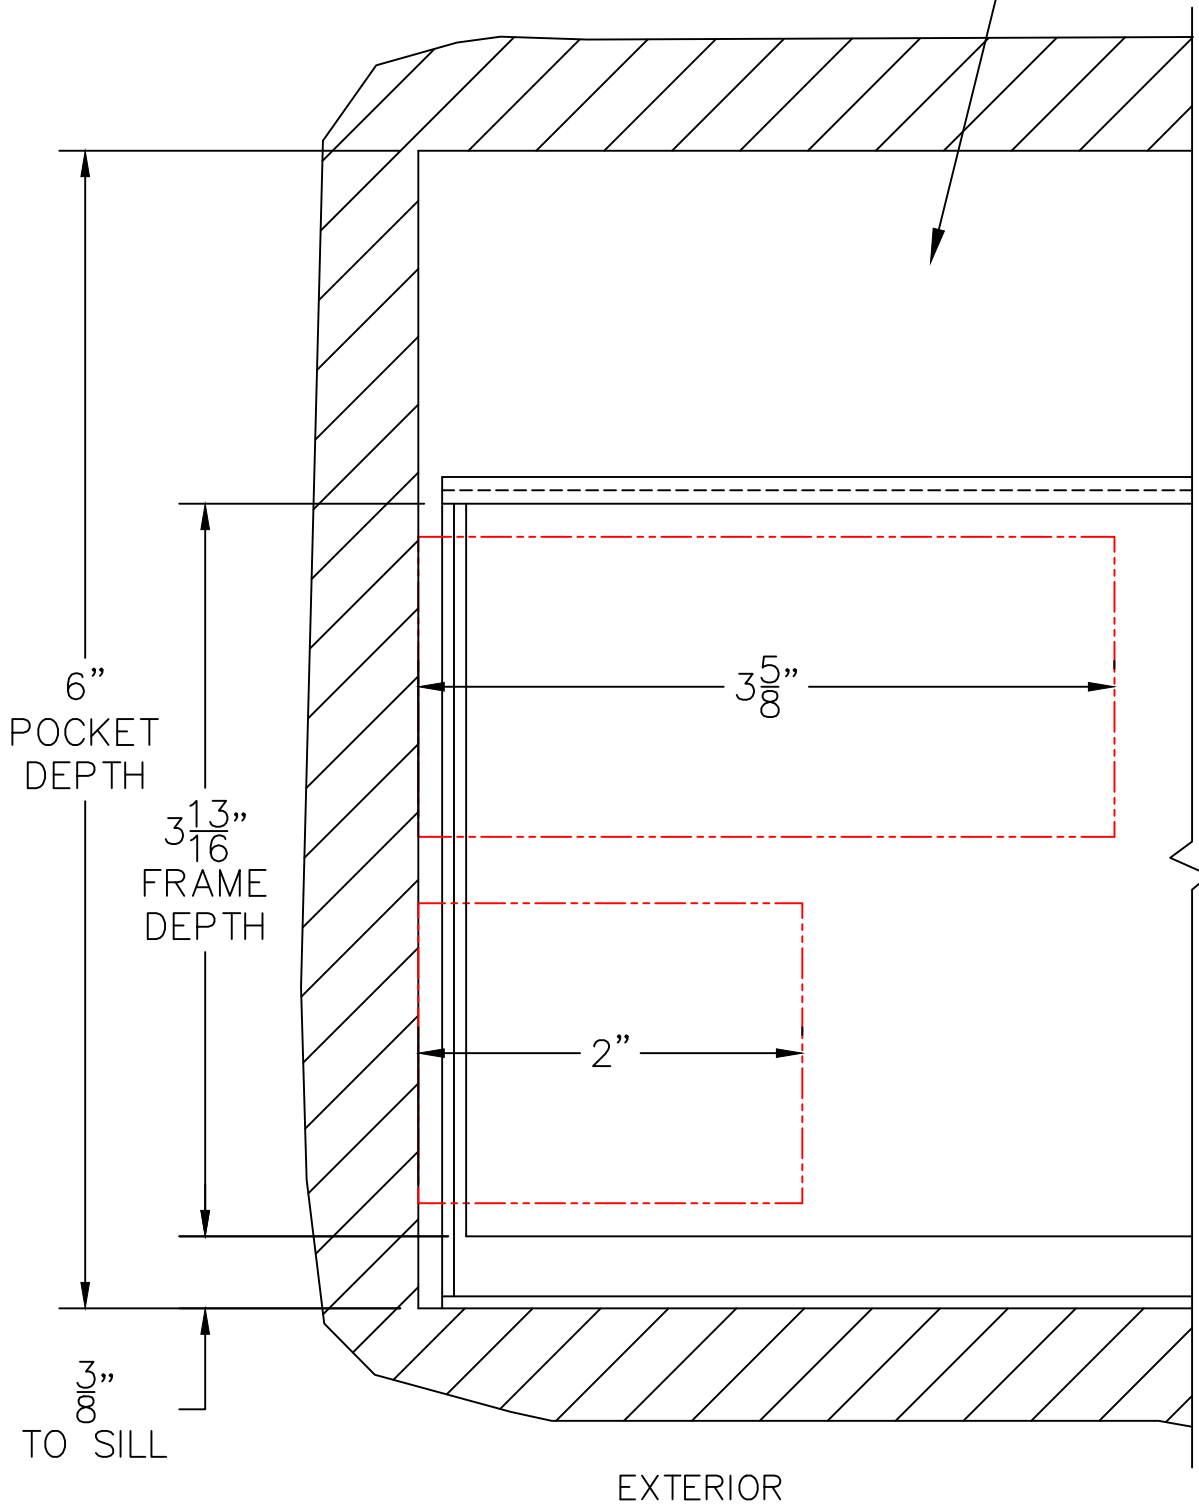

**SCALE: FULL**

DUAL GLAZE OPTION

1-1/16" DUAL GLAZING

EXTERIOR

(USE RULER TO SCALE DIMENSIONS IN INCHES)

SCALE: FULL

FIXED STILE OPTION

2

**SCALE: FULL**

POCKET WALL OPTIONS

4

OPTIONAL CLOSED  
WALL POCKET

CLEARANCE FOR  
HP INTERLOCKER

(USE RULER TO SCALE DIMENSIONS IN INCHES)

**SCALE: FULL**

POCKET WALL OPTIONS

5

OPTIONAL  
POCKET JAMB

EXTERIOR

0 0.5 1  
(USE RULER TO SCALE DIMENSIONS IN INCHES)  
**SCALE: FULL**

POCKET WALL OPTIONS

6

2-1/2" POCKET  
SIGHTLINE INTERLOCKER

(USE RULER TO SCALE DIMENSIONS IN INCHES)