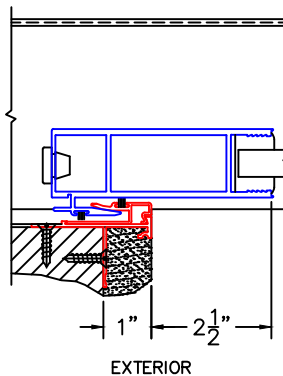

(USE RULER TO SCALE DIMENSIONS IN INCHES)

SCALE: 1/4

DUAL GLAZE OPTION

OPTIONS AND UPGRADES

FIXED STILE OPTION

INTERLOCKER OPTION

POCKET WALL OPTIONS

④
OPTIONAL CLOSED
WALL POCKET

⑤
OPTIONAL
POCKET JAMBS

⑥
2-1/2" POCKET
SIGHTLINE INTERLOCKER

DOOR COLLECTOR OPTION

⑩
DOOR COLLECTOR

⑦
2-PIECE POCKET
INTERLOCKER WITH
REVERSE HP INTERLOCKER

⑧
L-TYPE POCKET
INTERLOCKER WITH
REVERSE HP INTERLOCKER

⑨
L-TYPE POCKET
INTERLOCKER

GLASS PENETRATION: 11/16"

SERIES 3070-HI

(USE RULER TO SCALE DIMENSIONS IN INCHES)

SCALE: FULL

DUAL GLAZE OPTION

1

1-1/16" DUAL GLAZING

EXTERIOR

(USE RULER TO SCALE DIMENSIONS IN INCHES)

SCALE: FULL

FIXED STILE OPTION

2

ARCHETYPE NARROW
FIXED STILE

EXTERIOR

0 0.5 1
(USE RULER TO SCALE DIMENSIONS IN INCHES)
SCALE: FULL