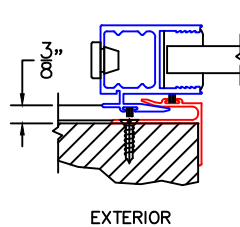

⑤
OPTIONAL
POCKET JAMBS

⑥
2-1/2" POCKET
SIGHTLINE INTERLOCKER

DOOR COLLECTOR OPTION

⑩
DOOR COLLECTOR

⑦
2-PIECE POCKET
INTERLOCKER WITH
REVERSE HP INTERLOCKER

⑧
L-TYPE POCKET
INTERLOCKER WITH
REVERSE HP INTERLOCKER

⑨
L-TYPE POCKET
INTERLOCKER

GLASS PENETRATION: 11/16"

SERIES 3070-HI

(USE RULER TO SCALE DIMENSIONS IN INCHES)

SCALE: FULL

DUAL GLAZE OPTION

1

1-1/16" DUAL GLAZING