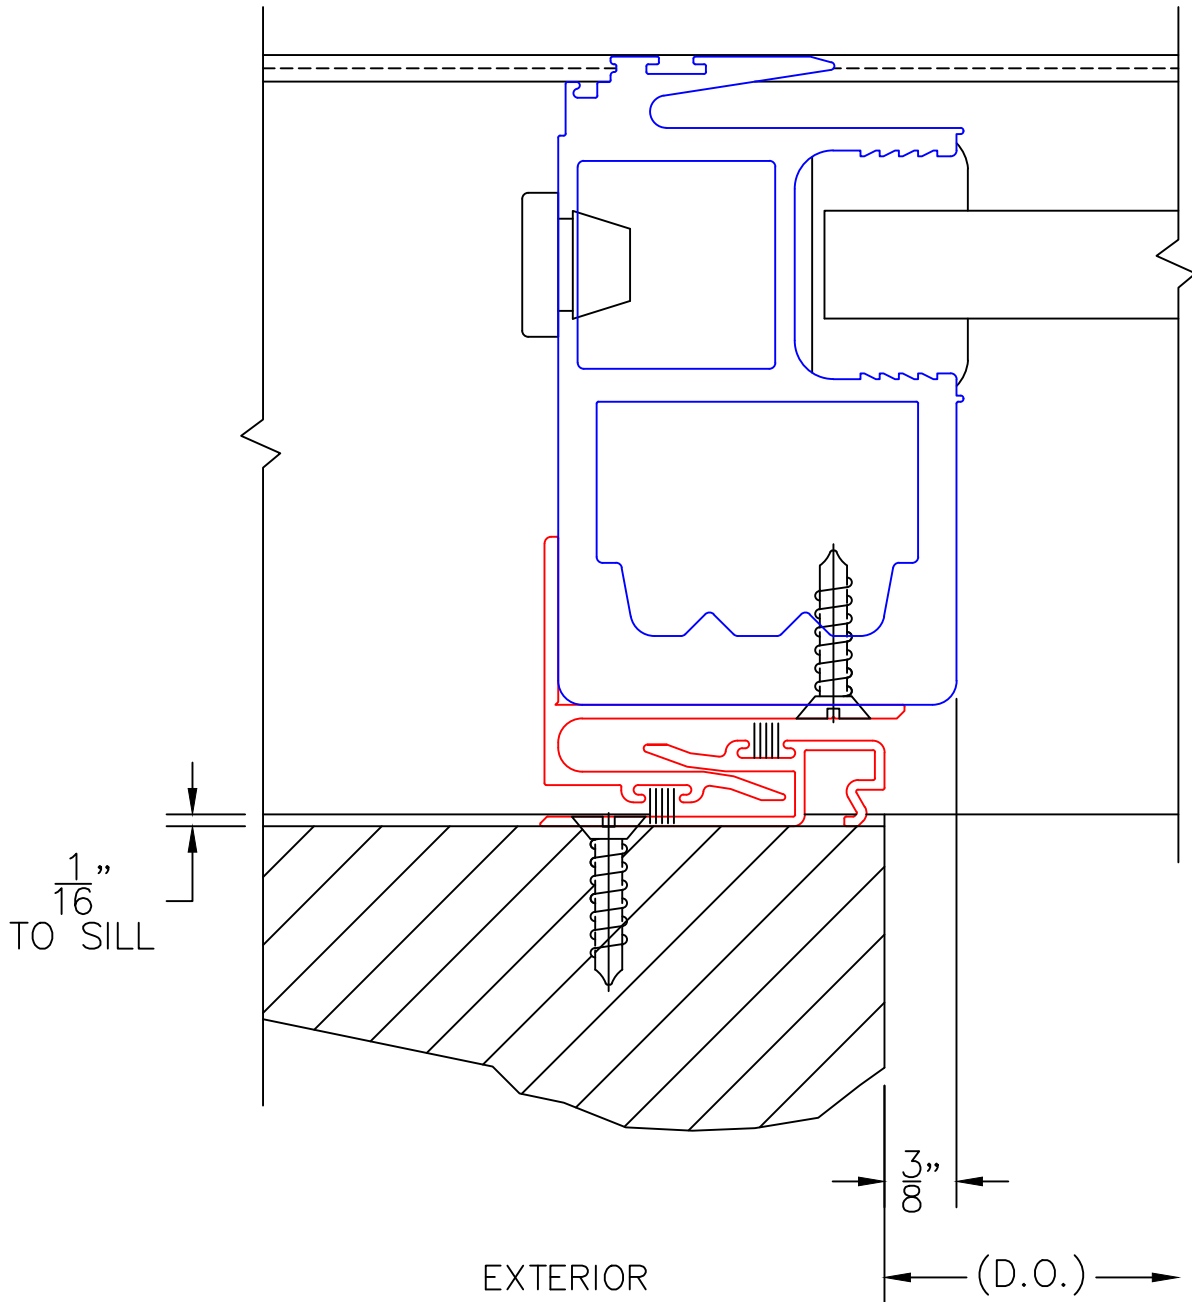

5

OPTIONAL  
POCKET JAMB

EXTERIOR

0 0.5 1  
(USE RULER TO SCALE DIMENSIONS IN INCHES)  
**SCALE: FULL**

POCKET WALL OPTIONS

6

2-1/2" POCKET  
SIGHTLINE INTERLOCKER

(USE RULER TO SCALE DIMENSIONS IN INCHES)

**SCALE: FULL**

POCKET WALL OPTIONS

7

2-PIECE POCKET  
INTERLOCKER WITH  
REVERSE HP INTERLOCKER

(USE RULER TO SCALE DIMENSIONS IN INCHES)

**SCALE: FULL**

POCKET WALL OPTIONS

8

L-TYPE POCKET  
INTERLOCKER WITH  
REVERSE HP INTERLOCKER

0 0.5 1  
(USE RULER TO SCALE DIMENSIONS IN INCHES)  
**SCALE: FULL**

POCKET WALL OPTIONS

9

J-POST POCKET  
INTERLOCKER WITH  
REVERSE HP INTERLOCKER

(USE RULER TO SCALE DIMENSIONS IN INCHES)

**SCALE: FULL**

POCKET WALL OPTIONS

10

L-TYPE POCKET  
INTERLOCKER

(USE RULER TO SCALE DIMENSIONS IN INCHES)

SCALE: 1/2