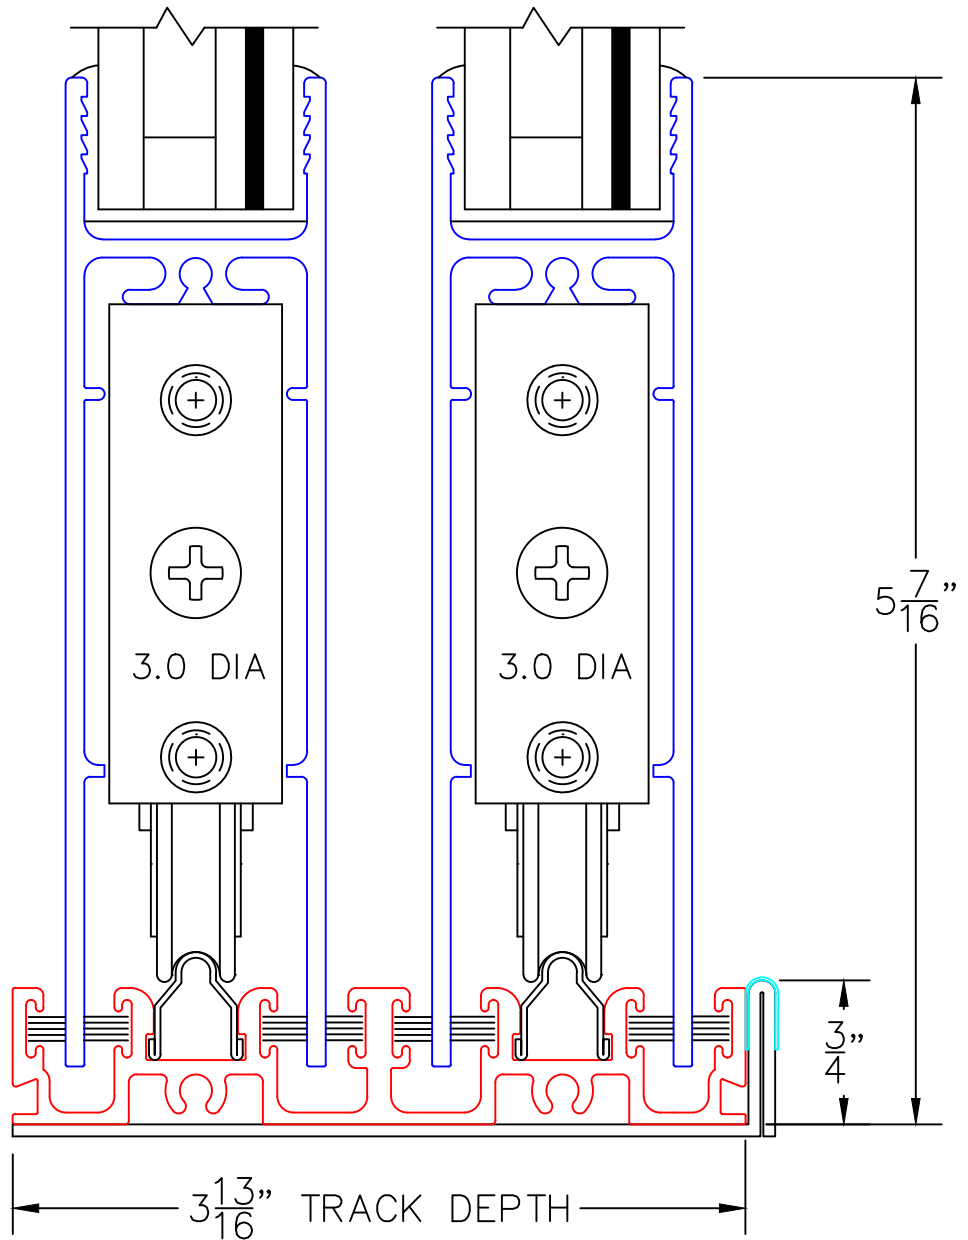

(USE RULER TO SCALE DIMENSIONS IN INCHES)

SCALE: 1/4

DUAL GLAZE OPTION

OPTIONS AND UPGRADES

FIXED STILE OPTION

INTERLOCKER OPTION

POCKET WALL OPTIONS

④
OPTIONAL CLOSED
WALL POCKET

⑨
L-TYPE POCKET
INTERLOCKER

GLASS PENETRATION: 11/16"

SERIES 3070-HI

(USE RULER TO SCALE DIMENSIONS IN INCHES)

SCALE: FULL

DUAL GLAZE OPTION

1

1-1/16" DUAL GLAZING

EXTERIOR

(USE RULER TO SCALE DIMENSIONS IN INCHES)

SCALE: FULL

FIXED STILE OPTION

2

ARCHETYPE NARROW
FIXED STILE

EXTERIOR

0 0.5 1
(USE RULER TO SCALE DIMENSIONS IN INCHES)
SCALE: FULL

HIGH PERFORMANCE
INTERLOCKERS

3

HP INTERLOCKERS
(BOTH SIDES)

EXTERIOR

0 0.5 1
(USE RULER TO SCALE DIMENSIONS IN INCHES)
SCALE: FULL

POCKET WALL OPTIONS

4

OPTIONAL CLOSED
WALL POCKET