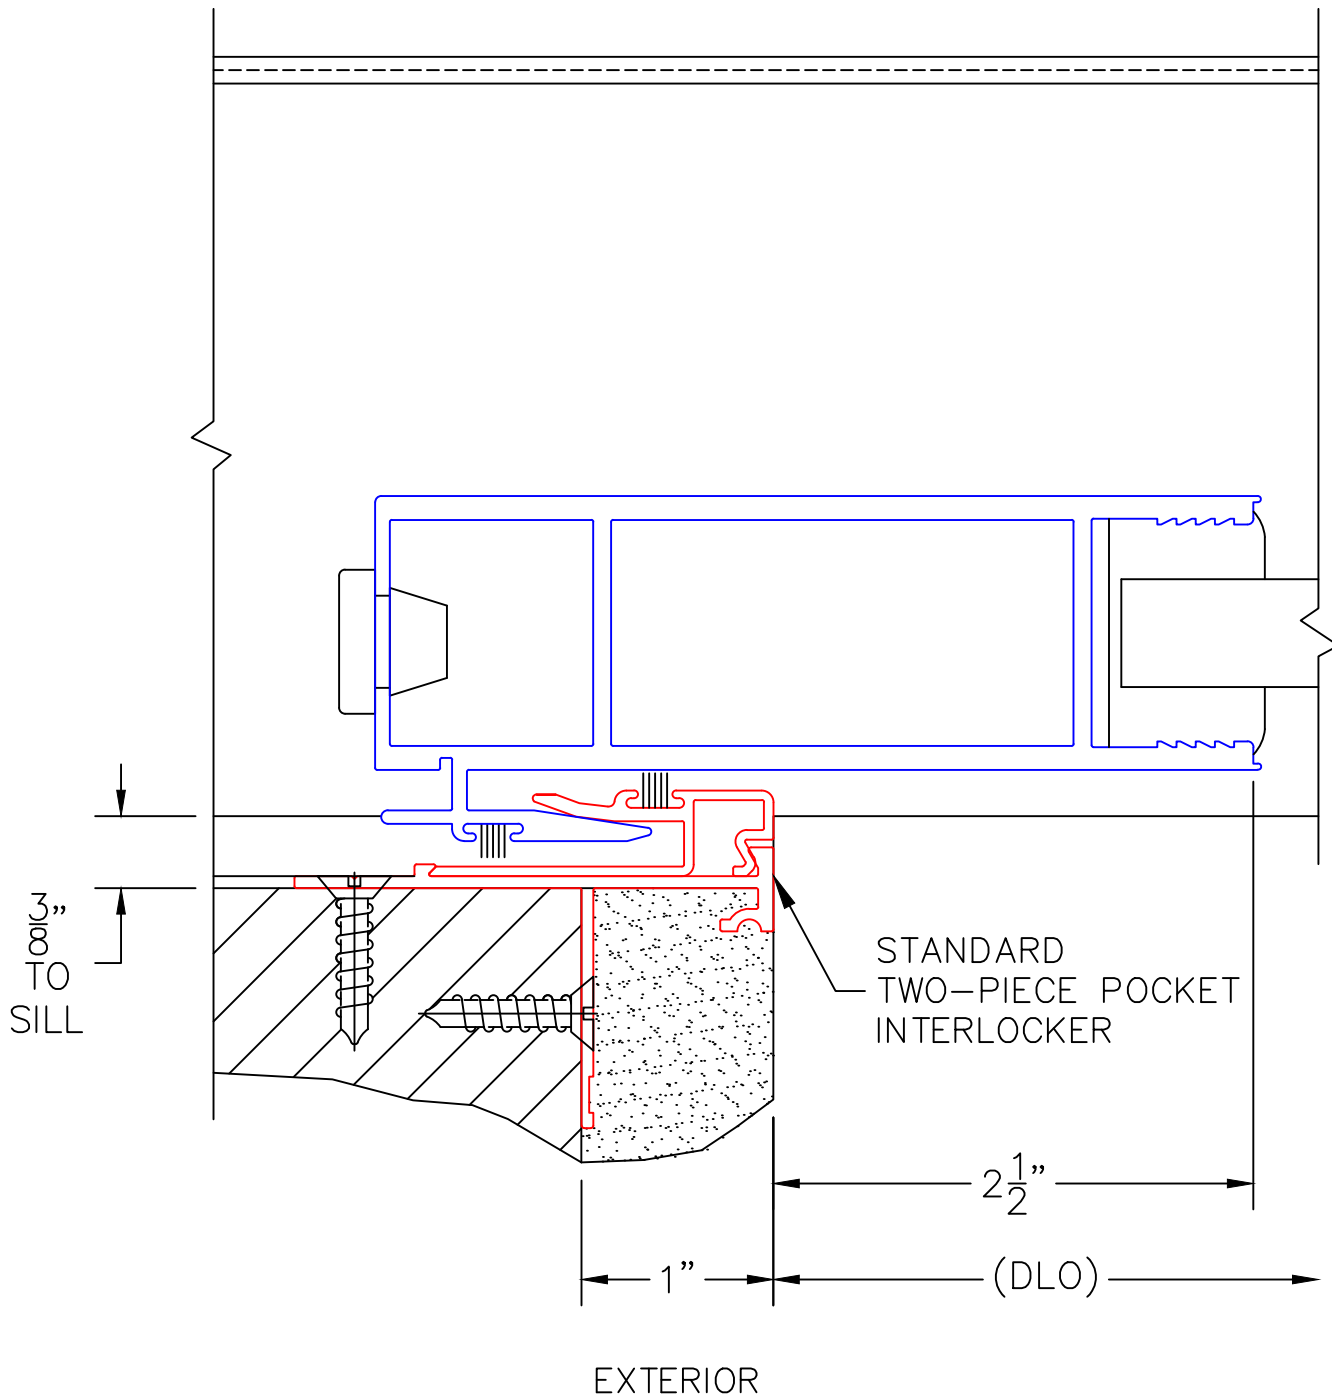

CLEARANCE FOR
HP INTERLOCKER

(USE RULER TO SCALE DIMENSIONS IN INCHES)

SCALE: FULL

POCKET WALL OPTIONS

5

OPTIONAL
POCKET JAMB

(USE RULER TO SCALE DIMENSIONS IN INCHES)

SCALE: FULL

POCKET WALL OPTIONS

6

2-1/2" POCKET
SIGHTLINE INTERLOCKER

(USE RULER TO SCALE DIMENSIONS IN INCHES)

SCALE: FULL

POCKET WALL OPTIONS

7

2-PIECE POCKET
INTERLOCKER WITH
REVERSE HP INTERLOCKER