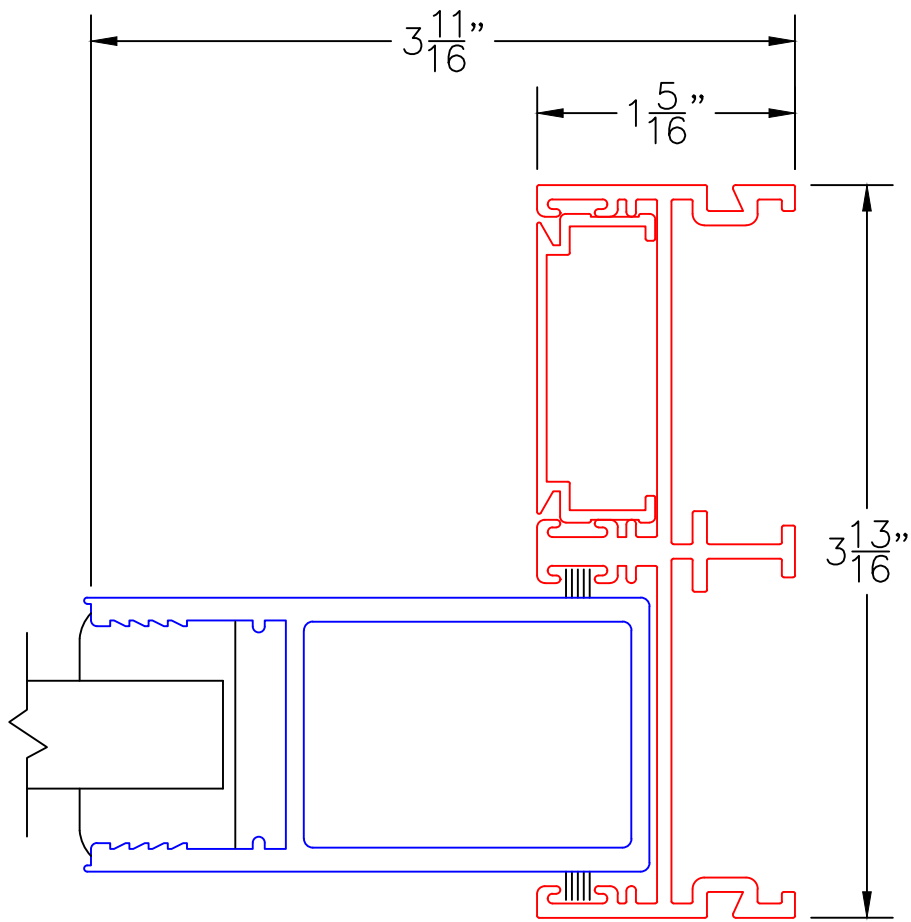

EXTERIOR

(USE RULER TO SCALE DIMENSIONS IN INCHES)

SCALE: FULL

FIXED STILE OPTION

2

ARCHETYPE NARROW
FIXED STILE

EXTERIOR

0 0.5 1
(USE RULER TO SCALE DIMENSIONS IN INCHES)
SCALE: FULL

HIGH PERFORMANCE
INTERLOCKERS

3

HP INTERLOCKERS
(BOTH SIDES)

EXTERIOR

0 0.5 1
(USE RULER TO SCALE DIMENSIONS IN INCHES)
SCALE: FULL

POCKET WALL OPTIONS

4

OPTIONAL CLOSED
WALL POCKET

CLEARANCE FOR
HP INTERLOCKER

(USE RULER TO SCALE DIMENSIONS IN INCHES)

SCALE: FULL

POCKET WALL OPTIONS

5

OPTIONAL
POCKET JAMB

(USE RULER TO SCALE DIMENSIONS IN INCHES)

SCALE: FULL