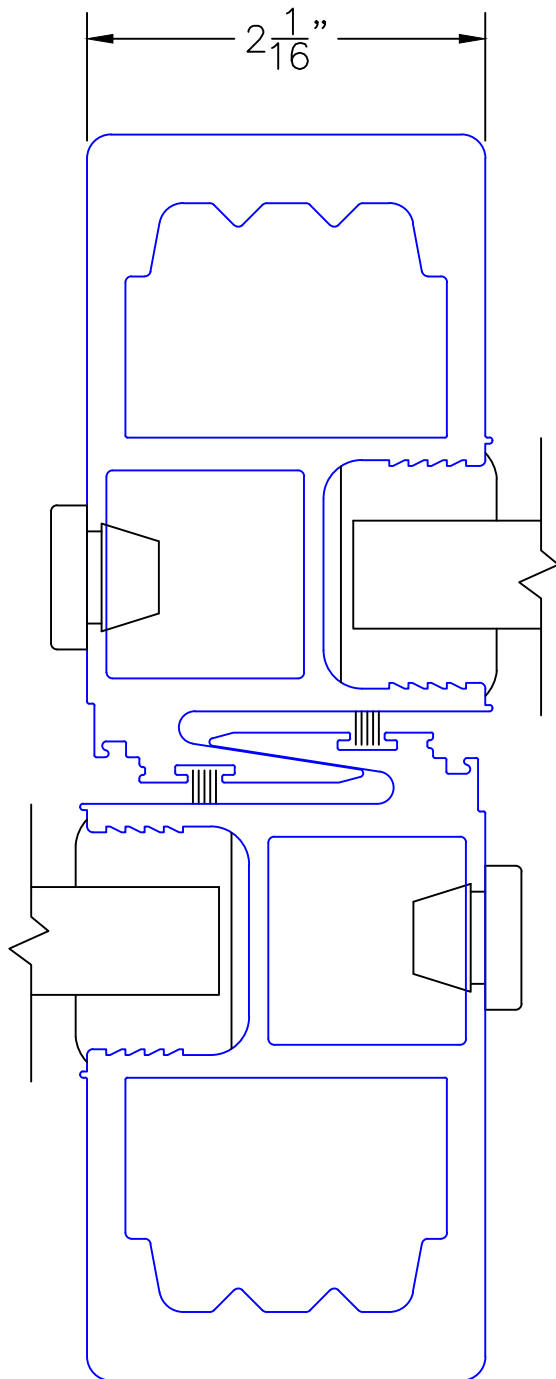

EXTERIOR

(USE RULER TO SCALE DIMENSIONS IN INCHES)

SCALE: FULL

FIXED STILE OPTION

2

ARCHETYPE NARROW
FIXED STILE

EXTERIOR

0 0.5 1
(USE RULER TO SCALE DIMENSIONS IN INCHES)
SCALE: FULL

HIGH PERFORMANCE
INTERLOCKERS

3

HP INTERLOCKERS
(BOTH SIDES)

EXTERIOR

0 0.5 1
(USE RULER TO SCALE DIMENSIONS IN INCHES)
SCALE: FULL

POCKET WALL OPTIONS

4

OPTIONAL CLOSED
WALL POCKET

CLEARANCE FOR
HP INTERLOCKER

(USE RULER TO SCALE DIMENSIONS IN INCHES)

SCALE: FULL

POCKET WALL OPTIONS

5

OPTIONAL
POCKET JAMB

(USE RULER TO SCALE DIMENSIONS IN INCHES)

SCALE: FULL

POCKET WALL OPTIONS

6

2-1/2" POCKET
SIGHTLINE INTERLOCKER

(USE RULER TO SCALE DIMENSIONS IN INCHES)

SCALE: FULL

POCKET WALL OPTIONS

7

2-PIECE POCKET
INTERLOCKER WITH
REVERSE HP INTERLOCKER