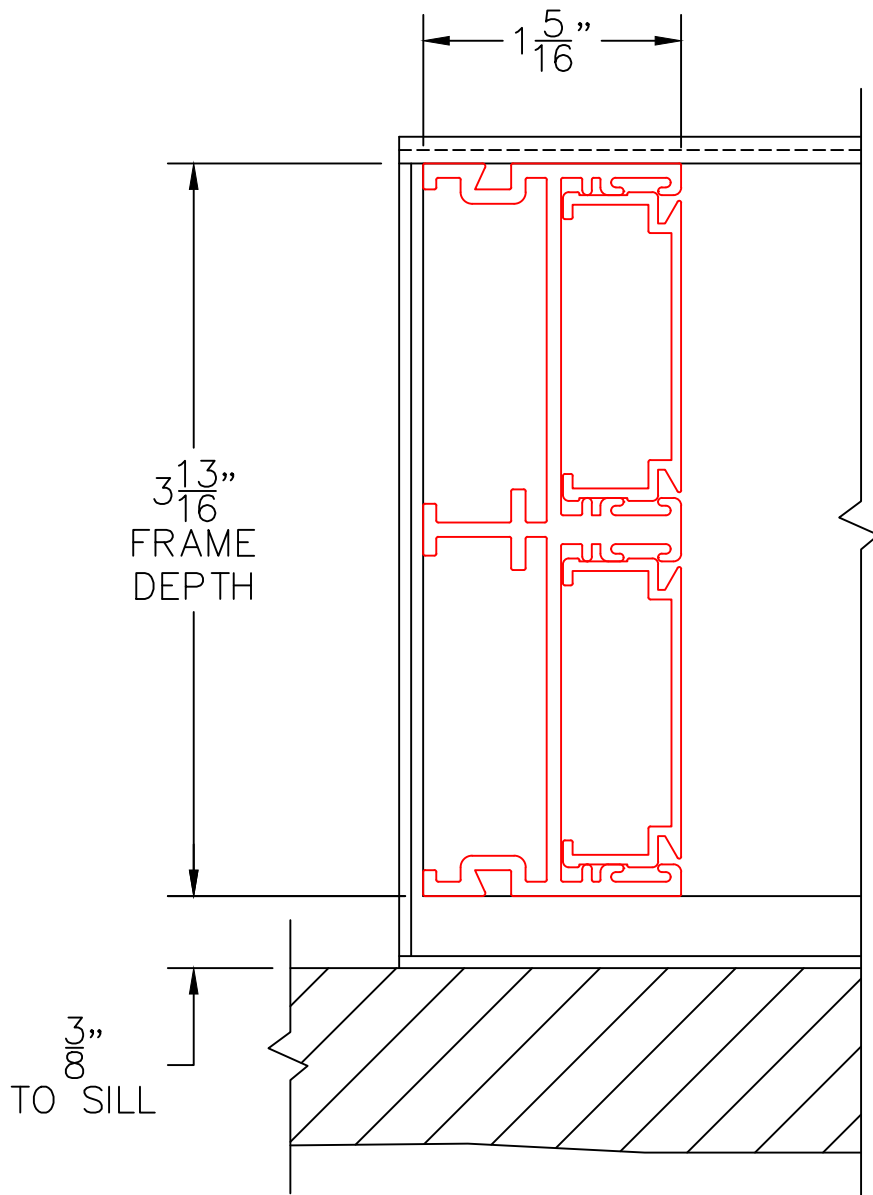

**SCALE: FULL**

DUAL GLAZE OPTION

1-1/16" DUAL GLAZING

EXTERIOR

(USE RULER TO SCALE DIMENSIONS IN INCHES)

SCALE: FULL

FIXED STILE OPTION

2

**SCALE: FULL**

POCKET WALL OPTIONS

4

OPTIONAL CLOSED  
WALL POCKET

CLEARANCE FOR  
HP INTERLOCKER

(USE RULER TO SCALE DIMENSIONS IN INCHES)

**SCALE: FULL**

POCKET WALL OPTIONS

5

OPTIONAL  
POCKET JAMB

EXTERIOR

0 0.5 1  
(USE RULER TO SCALE DIMENSIONS IN INCHES)  
**SCALE: FULL**

POCKET WALL OPTIONS

6

2-1/2" POCKET  
SIGHTLINE INTERLOCKER

(USE RULER TO SCALE DIMENSIONS IN INCHES)