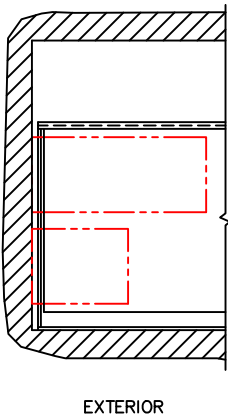

(USE RULER TO SCALE DIMENSIONS IN INCHES)

SCALE: 1/4

DUAL GLAZE OPTION

OPTIONS AND UPGRADES

FIXED STILE OPTION

INTERLOCKER OPTION

POCKET WALL OPTIONS

④
OPTIONAL CLOSED
WALL POCKET

⑨
L-TYPE POCKET
INTERLOCKER

GLASS PENETRATION: 11/16"

SERIES 3070-HI

(USE RULER TO SCALE DIMENSIONS IN INCHES)

SCALE: FULL

DUAL GLAZE OPTION

1

1-1/16" DUAL GLAZING

EXTERIOR

(USE RULER TO SCALE DIMENSIONS IN INCHES)

SCALE: FULL

FIXED STILE OPTION

2

ARCHETYPE NARROW
FIXED STILE

EXTERIOR

0 0.5 1
(USE RULER TO SCALE DIMENSIONS IN INCHES)
SCALE: FULL

9

L-TYPE POCKET
INTERLOCKER

(USE RULER TO SCALE DIMENSIONS IN INCHES)

SCALE: 1/2

DOOR COLLECTOR OPTION

10

DOOR COLLECTOR

EXTERIOR