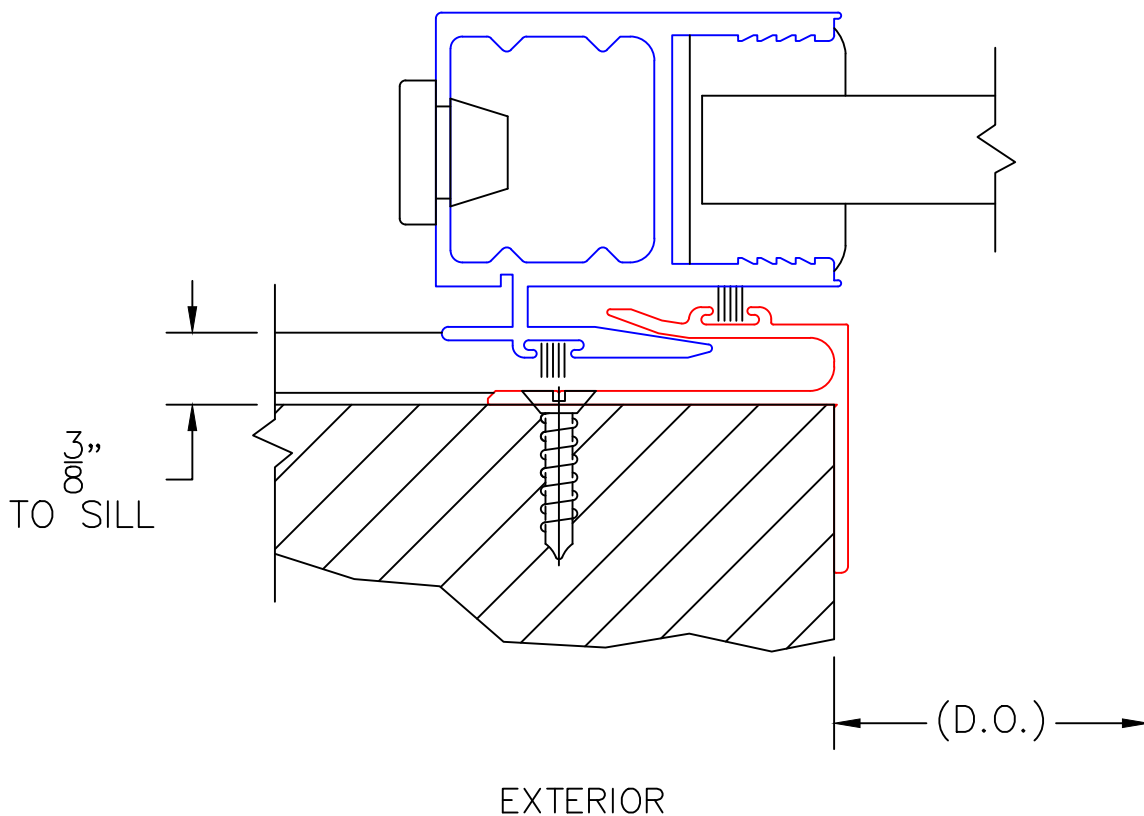

L-TYPE POCKET  
INTERLOCKER WITH  
REVERSE HP INTERLOCKER

0 0.5 1  
(USE RULER TO SCALE DIMENSIONS IN INCHES)  
**SCALE: FULL**

POCKET WALL OPTIONS

9

J-POST POCKET  
INTERLOCKER WITH  
REVERSE HP INTERLOCKER

(USE RULER TO SCALE DIMENSIONS IN INCHES)

**SCALE: FULL**

POCKET WALL OPTIONS

10

L-TYPE POCKET  
INTERLOCKER

(USE RULER TO SCALE DIMENSIONS IN INCHES)

SCALE: 1/2