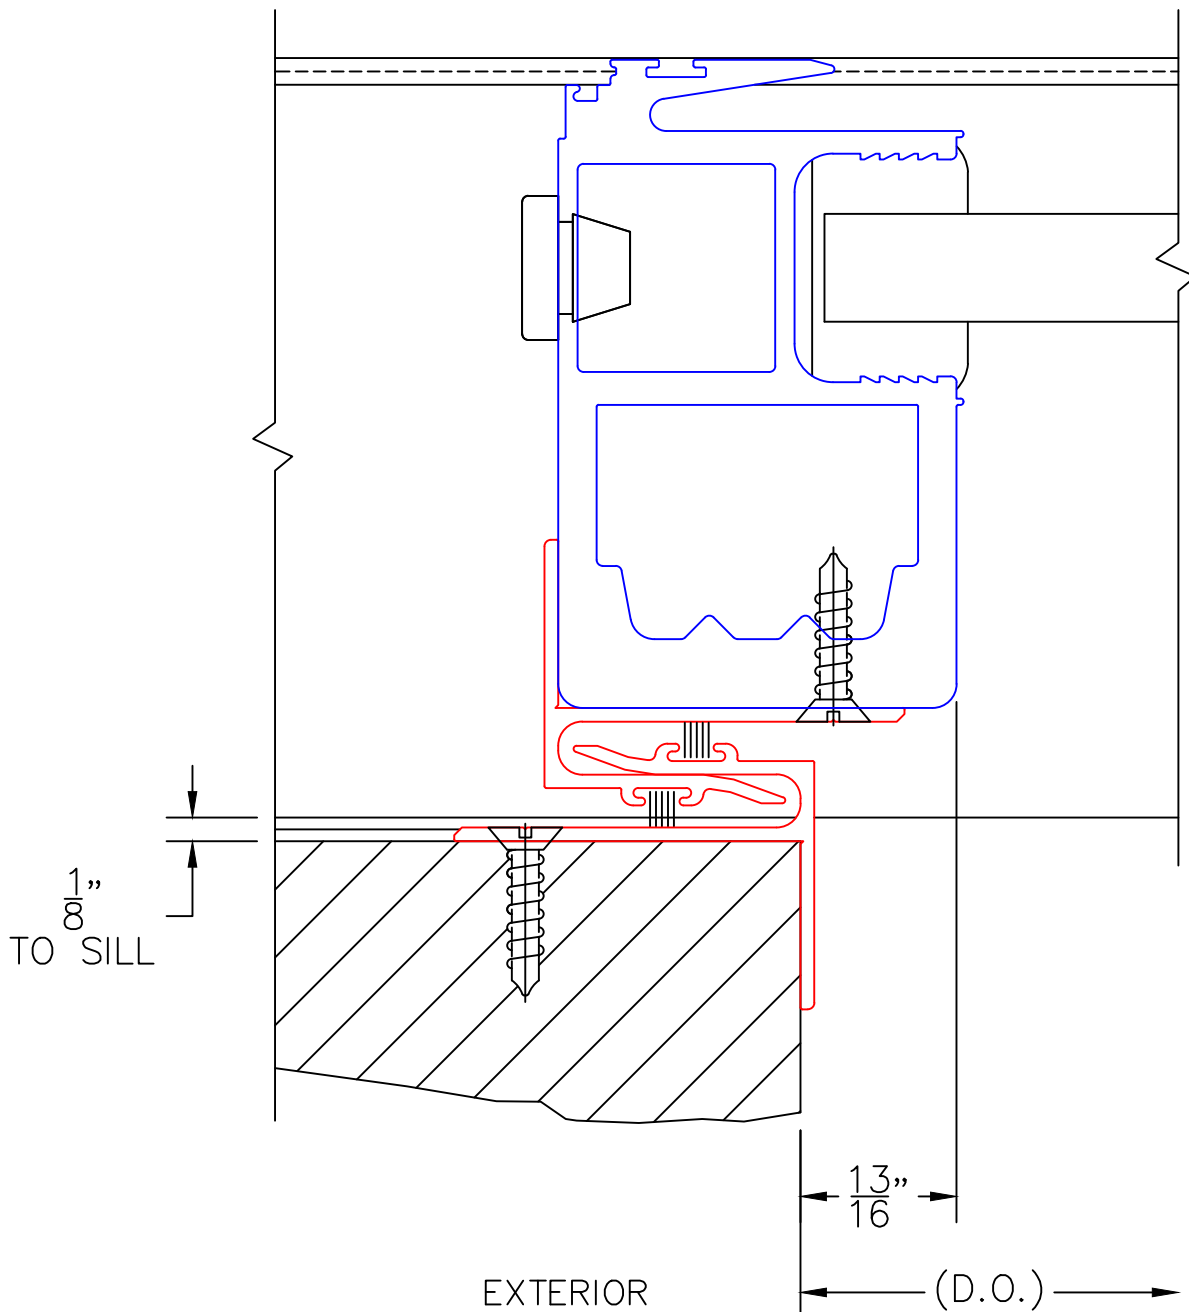

5

OPTIONAL  
POCKET JAMB

EXTERIOR

0 0.5 1  
(USE RULER TO SCALE DIMENSIONS IN INCHES)  
**SCALE: FULL**

POCKET WALL OPTIONS

6

2-1/2" POCKET  
SIGHTLINE INTERLOCKER

(USE RULER TO SCALE DIMENSIONS IN INCHES)

**SCALE: FULL**

POCKET WALL OPTIONS

7

2-PIECE POCKET  
INTERLOCKER WITH  
REVERSE HP INTERLOCKER

(USE RULER TO SCALE DIMENSIONS IN INCHES)

**SCALE: FULL**

POCKET WALL OPTIONS

8

L-TYPE POCKET  
INTERLOCKER WITH  
REVERSE HP INTERLOCKER

0 0.5 1  
(USE RULER TO SCALE DIMENSIONS IN INCHES)  
**SCALE: FULL**

POCKET WALL OPTIONS

9

J-POST POCKET  
INTERLOCKER WITH  
REVERSE HP INTERLOCKER

(USE RULER TO SCALE DIMENSIONS IN INCHES)

**SCALE: FULL**

POCKET WALL OPTIONS

10

L-TYPE POCKET  
INTERLOCKER

(USE RULER TO SCALE DIMENSIONS IN INCHES)

SCALE: 1/2