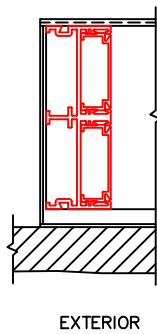

(USE RULER TO SCALE DIMENSIONS IN INCHES)

SCALE: 1/4

DUAL GLAZE OPTION

OPTIONS AND UPGRADES

FIXED STILE OPTION

INTERLOCKER OPTION

POCKET WALL OPTIONS

④
OPTIONAL CLOSED
WALL POCKET

⑤
OPTIONAL
POCKET JAMBS

⑥
2-1/2" POCKET
SIGHTLINE INTERLOCKER

DOOR COLLECTOR OPTION

⑩
DOOR COLLECTOR

⑦
2-PIECE POCKET
INTERLOCKER WITH
REVERSE HP INTERLOCKER

⑧
L-TYPE POCKET
INTERLOCKER WITH
REVERSE HP INTERLOCKER

⑨
L-TYPE POCKET
INTERLOCKER

GLASS PENETRATION: 11/16"

SERIES 3070-HI

(USE RULER TO SCALE DIMENSIONS IN INCHES)

SCALE: FULL

DUAL GLAZE OPTION

1

1-1/16" DUAL GLAZING

EXTERIOR

(USE RULER TO SCALE DIMENSIONS IN INCHES)

SCALE: FULL

FIXED STILE OPTION

2

ARCHETYPE NARROW
FIXED STILE

EXTERIOR

0 0.5 1
(USE RULER TO SCALE DIMENSIONS IN INCHES)
SCALE: FULL