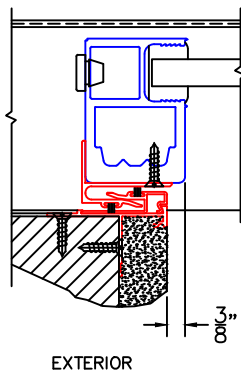

(USE RULER TO SCALE DIMENSIONS IN INCHES)

SCALE: 1/4

DUAL GLAZE OPTION

OPTIONS AND UPGRADES

FIXED STILE OPTION

INTERLOCKER OPTION

POCKET WALL OPTIONS

④
OPTIONAL CLOSED
WALL POCKET

⑤
OPTIONAL
POCKET JAMBS

⑥
2-1/2" POCKET
SIGHTLINE INTERLOCKER

DOOR COLLECTOR OPTION

⑩
DOOR COLLECTOR

⑦
2-PIECE POCKET
INTERLOCKER WITH
REVERSE HP INTERLOCKER

⑧
L-TYPE POCKET
INTERLOCKER WITH
REVERSE HP INTERLOCKER

⑨
L-TYPE POCKET
INTERLOCKER

GLASS PENETRATION: 11/16"

SERIES 3070-HI

(USE RULER TO SCALE DIMENSIONS IN INCHES)

SCALE: FULL

DUAL GLAZE OPTION

1

1-1/16" DUAL GLAZING

EXTERIOR

(USE RULER TO SCALE DIMENSIONS IN INCHES)

SCALE: FULL

FIXED STILE OPTION

2

ARCHETYPE NARROW
FIXED STILE

EXTERIOR

0 0.5 1
(USE RULER TO SCALE DIMENSIONS IN INCHES)
SCALE: FULL