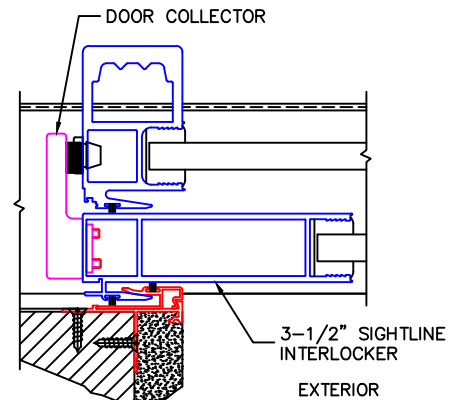

(USE RULER TO SCALE DIMENSIONS IN INCHES)  
**SCALE: 1/4**

DUAL GLAZE OPTION

OPTIONS AND UPGRADES

FIXED STILE OPTION

INTERLOCKER OPTION

POCKET WALL OPTIONS

④  
OPTIONAL CLOSED  
WALL POCKET

⑤  
OPTIONAL  
POCKET JAMBS

⑥  
2-1/2" POCKET  
SIGHTLINE INTERLOCKER

DOOR COLLECTOR OPTION

⑪  
DOOR COLLECTOR

⑦  
2-PIECE POCKET  
INTERLOCKER WITH  
REVERSE HP INTERLOCKER

⑧  
L-TYPE POCKET  
INTERLOCKER WITH  
REVERSE HP INTERLOCKER