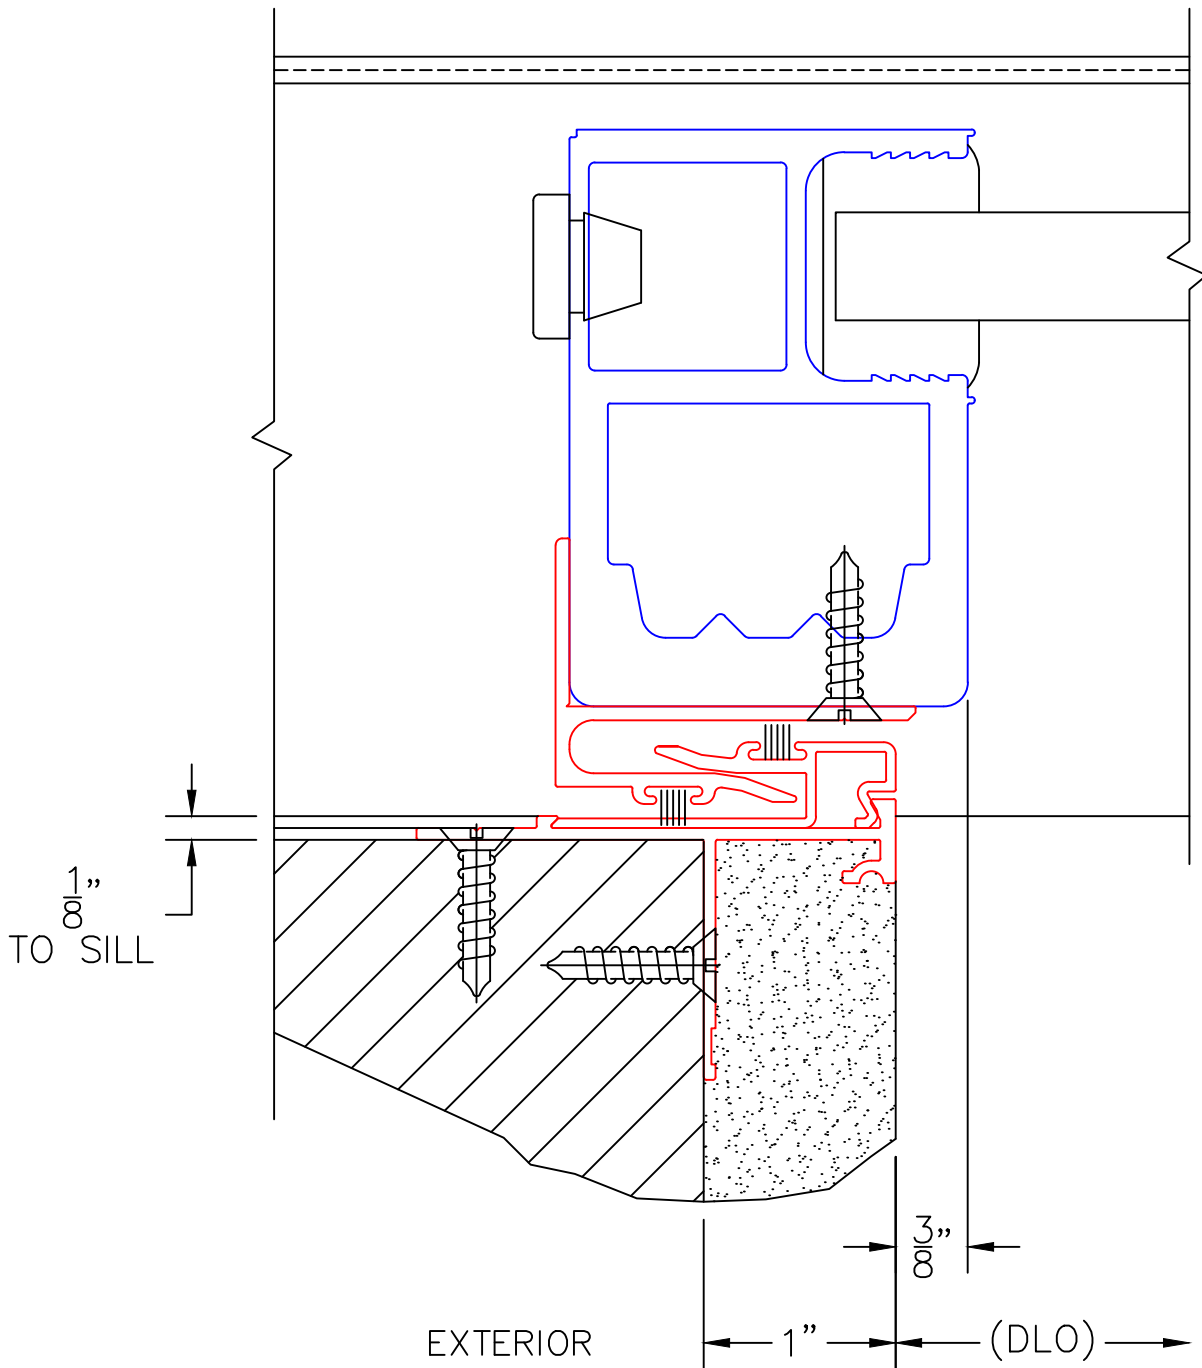

CLEARANCE FOR
HP INTERLOCKER

(USE RULER TO SCALE DIMENSIONS IN INCHES)

SCALE: FULL

POCKET WALL OPTIONS

5

OPTIONAL
POCKET JAMB

(USE RULER TO SCALE DIMENSIONS IN INCHES)

SCALE: FULL

POCKET WALL OPTIONS

6

2-1/2" POCKET
SIGHTLINE INTERLOCKER

(USE RULER TO SCALE DIMENSIONS IN INCHES)

SCALE: FULL

POCKET WALL OPTIONS

7

2-PIECE POCKET
INTERLOCKER WITH
REVERSE HP INTERLOCKER

(USE RULER TO SCALE DIMENSIONS IN INCHES)

SCALE: FULL

POCKET WALL OPTIONS

8

L-TYPE POCKET
INTERLOCKER WITH
REVERSE HP INTERLOCKER

(USE RULER TO SCALE DIMENSIONS IN INCHES)

SCALE: FULL

POCKET WALL OPTIONS