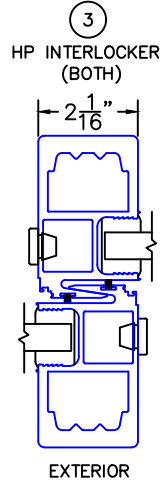

(USE RULER TO SCALE DIMENSIONS IN INCHES)  
**SCALE: 1/4**

DUAL GLAZE OPTION

OPTIONS AND UPGRADES

FIXED STILE OPTION

INTERLOCKER OPTION

POCKET WALL OPTIONS

④  
OPTIONAL CLOSED  
WALL POCKET

⑤  
OPTIONAL  
POCKET JAMBS

⑥  
2-1/2" POCKET  
SIGHTLINE INTERLOCKER

DOOR COLLECTOR OPTION

⑪  
DOOR COLLECTOR

⑦  
2-PIECE POCKET  
INTERLOCKER WITH  
REVERSE HP INTERLOCKER

⑧  
L-TYPE POCKET  
INTERLOCKER WITH  
REVERSE HP INTERLOCKER

⑨  
J-POST POCKET  
INTERLOCKER WITH  
REVERSE HP INTERLOCKER

⑩  
L-TYPE POCKET  
INTERLOCKER

-GLASS PENETRATION: 11/16"  
-ENCLOSED PX AND XP DOORS MAY REQUIRE POCKET DEMO FOR PANEL REMOVAL.

(USE RULER TO SCALE DIMENSIONS IN INCHES)

ARCHETYPE NARROW  
FIXED STILE

EXTERIOR

0 0.5 1  
(USE RULER TO SCALE DIMENSIONS IN INCHES)  
SCALE: FULL

HIGH PERFORMANCE  
INTERLOCKERS

3

HP INTERLOCKERS  
(BOTH SIDES)

EXTERIOR

(USE RULER TO SCALE DIMENSIONS IN INCHES)