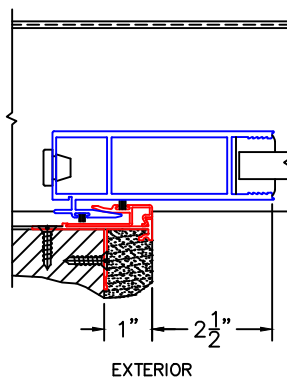

(USE RULER TO SCALE DIMENSIONS IN INCHES)  
**SCALE: 1/4**

DUAL GLAZE OPTION

OPTIONS AND UPGRADES

FIXED STILE OPTION

INTERLOCKER OPTION

POCKET WALL OPTIONS

④  
OPTIONAL CLOSED  
WALL POCKET

⑤  
OPTIONAL  
POCKET JAMBS

⑥  
2-1/2" POCKET  
SIGHTLINE INTERLOCKER

DOOR COLLECTOR OPTION

⑪  
DOOR COLLECTOR

⑦  
2-PIECE POCKET  
INTERLOCKER WITH  
REVERSE HP INTERLOCKER

⑧  
L-TYPE POCKET  
INTERLOCKER WITH  
REVERSE HP INTERLOCKER

⑨  
J-POST POCKET  
INTERLOCKER WITH  
REVERSE HP INTERLOCKER

⑩  
L-TYPE POCKET  
INTERLOCKER

-GLASS PENETRATION: 11/16"  
-ENCLOSED PX AND XP DOORS MAY REQUIRE POCKET DEMO FOR PANEL REMOVAL.

(USE RULER TO SCALE DIMENSIONS IN INCHES)