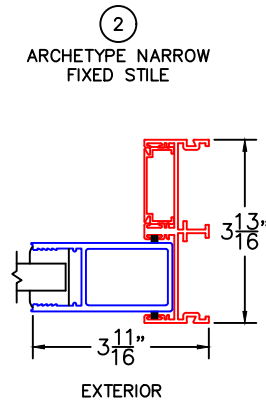

(USE RULER TO SCALE DIMENSIONS IN INCHES)  
**SCALE: 1/4**

DUAL GLAZE OPTION

OPTIONS AND UPGRADES

FIXED STILE OPTION

INTERLOCKER OPTION

POCKET WALL OPTIONS

④  
OPTIONAL CLOSED  
WALL POCKET

⑤  
OPTIONAL  
POCKET JAMBS

⑨  
J-POST POCKET  
INTERLOCKER WITH  
REVERSE HP INTERLOCKER

⑩  
L-TYPE POCKET  
INTERLOCKER

-GLASS PENETRATION: 11/16"  
-ENCLOSED PX AND XP DOORS MAY REQUIRE POCKET DEMO FOR PANEL REMOVAL.

(USE RULER TO SCALE DIMENSIONS IN INCHES)

**SCALE: FULL**

DUAL GLAZE OPTION

1-1/16" DUAL GLAZING

EXTERIOR

(USE RULER TO SCALE DIMENSIONS IN INCHES)

SCALE: FULL

FIXED STILE OPTION

2

(USE RULER TO SCALE DIMENSIONS IN INCHES)

**SCALE: FULL**

POCKET WALL OPTIONS

10

L-TYPE POCKET  
INTERLOCKER

(USE RULER TO SCALE DIMENSIONS IN INCHES)

SCALE: 1/2