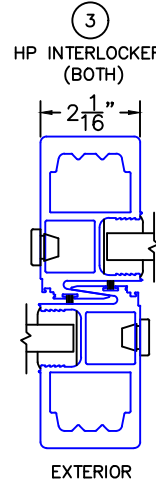

(USE RULER TO SCALE DIMENSIONS IN INCHES)

SCALE: 1/4

DUAL GLAZE OPTION

OPTIONS AND UPGRADES

FIXED STILE OPTION

INTERLOCKER OPTION

POCKET WALL OPTIONS

④
OPTIONAL CLOSED
WALL POCKET

⑤
OPTIONAL
POCKET JAMBS

⑥
2-1/2" POCKET
SIGHTLINE INTERLOCKER

DOOR COLLECTOR OPTION

⑩
DOOR COLLECTOR

⑦
2-PIECE POCKET
INTERLOCKER WITH
REVERSE HP INTERLOCKER

⑧
L-TYPE POCKET
INTERLOCKER WITH
REVERSE HP INTERLOCKER

⑨
L-TYPE POCKET
INTERLOCKER

GLASS PENETRATION: 11/16"

SERIES 3070-HI

(USE RULER TO SCALE DIMENSIONS IN INCHES)

SCALE: FULL

DUAL GLAZE OPTION

1

1-1/16" DUAL GLAZING

HIGH PERFORMANCE
INTERLOCKERS

3

HP INTERLOCKERS
(BOTH SIDES)

EXTERIOR

0 0.5 1
(USE RULER TO SCALE DIMENSIONS IN INCHES)
SCALE: FULL

POCKET WALL OPTIONS

4

OPTIONAL CLOSED
WALL POCKET