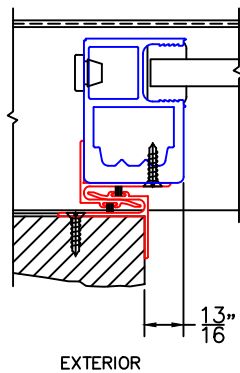

(USE RULER TO SCALE DIMENSIONS IN INCHES)

SCALE: 1/4

DUAL GLAZE OPTION

OPTIONS AND UPGRADES

FIXED STILE OPTION

INTERLOCKER OPTION

POCKET WALL OPTIONS

④
OPTIONAL CLOSED
WALL POCKET

⑤
OPTIONAL
POCKET JAMBS

⑥
2-1/2" POCKET
SIGHTLINE INTERLOCKER

DOOR COLLECTOR OPTION

⑩
DOOR COLLECTOR

⑦
2-PIECE POCKET
INTERLOCKER WITH
REVERSE HP INTERLOCKER

⑧
L-TYPE POCKET
INTERLOCKER WITH
REVERSE HP INTERLOCKER

⑨
L-TYPE POCKET
INTERLOCKER

GLASS PENETRATION: 11/16"

SERIES 3070-HI

(USE RULER TO SCALE DIMENSIONS IN INCHES)

SCALE: FULL

DUAL GLAZE OPTION

1

1-1/16" DUAL GLAZING

EXTERIOR

(USE RULER TO SCALE DIMENSIONS IN INCHES)

SCALE: FULL

FIXED STILE OPTION

2

ARCHETYPE NARROW
FIXED STILE

EXTERIOR

0 0.5 1
(USE RULER TO SCALE DIMENSIONS IN INCHES)
SCALE: FULL