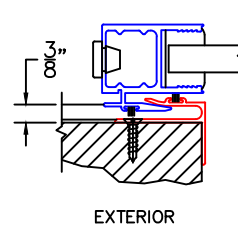

⑥  
2-1/2" POCKET  
SIGHTLINE INTERLOCKER

DOOR COLLECTOR OPTION

⑪  
DOOR COLLECTOR

⑦  
2-PIECE POCKET  
INTERLOCKER WITH  
REVERSE HP INTERLOCKER

⑧  
L-TYPE POCKET  
INTERLOCKER WITH  
REVERSE HP INTERLOCKER

⑨  
J-POST POCKET  
INTERLOCKER WITH  
REVERSE HP INTERLOCKER

⑩  
L-TYPE POCKET  
INTERLOCKER

-GLASS PENETRATION: 11/16"  
-ENCLOSED PX AND XP DOORS MAY REQUIRE POCKET DEMO FOR PANEL REMOVAL.

(USE RULER TO SCALE DIMENSIONS IN INCHES)