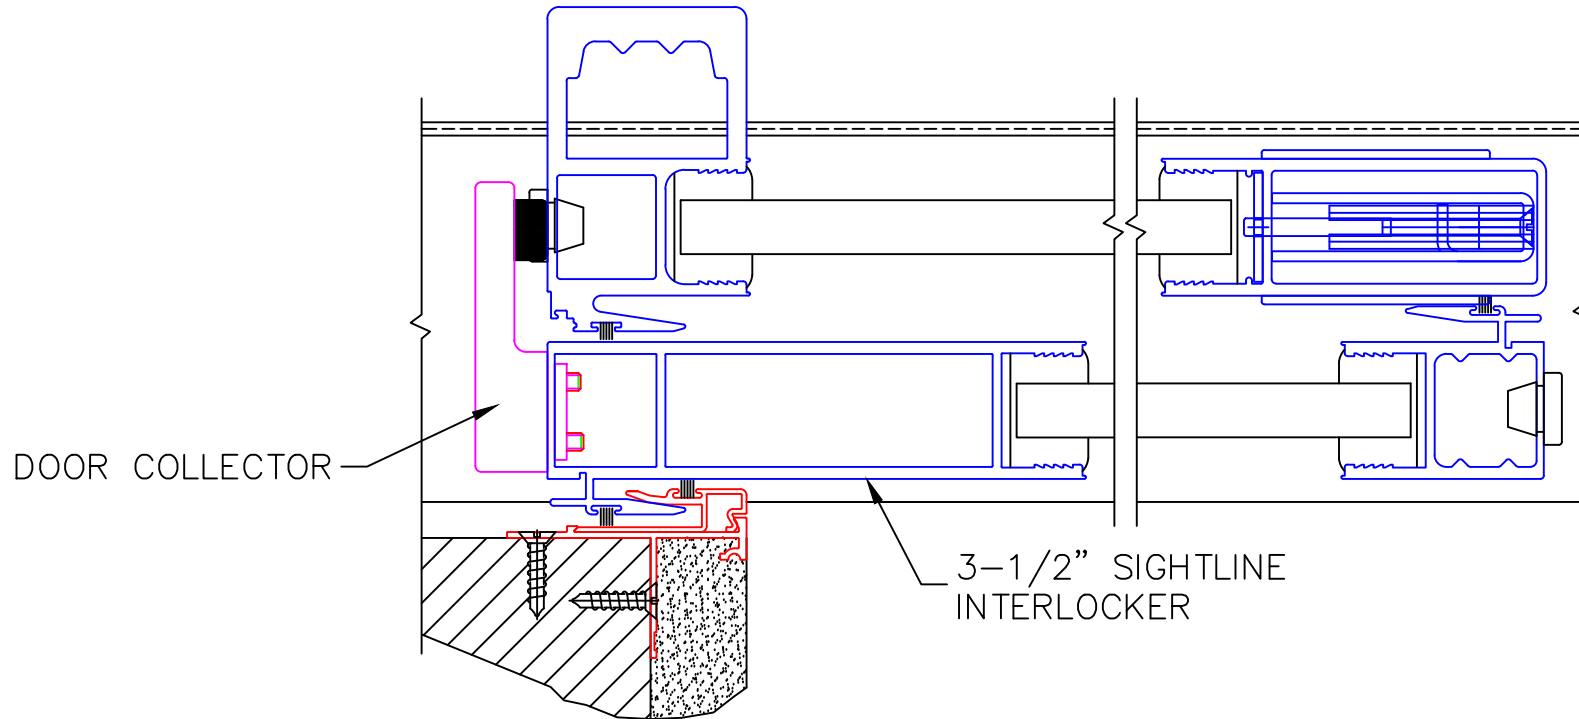

(USE RULER TO SCALE DIMENSIONS IN INCHES)

SCALE: FULL

POCKET WALL OPTIONS

8

L-TYPE POCKET
INTERLOCKER WITH
REVERSE HP INTERLOCKER

(USE RULER TO SCALE DIMENSIONS IN INCHES)

SCALE: FULL

POCKET WALL OPTIONS

9

L-TYPE POCKET
INTERLOCKER

(USE RULER TO SCALE DIMENSIONS IN INCHES)

SCALE: 1/2

DOOR COLLECTOR OPTION

10

DOOR COLLECTOR

EXTERIOR