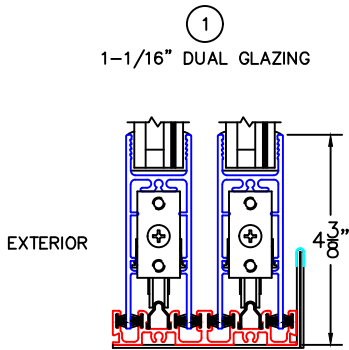

(USE RULER TO SCALE DIMENSIONS IN INCHES)  
**SCALE: 1/4**

DUAL GLAZE OPTION

OPTIONS AND UPGRADES

FIXED STILE OPTION

INTERLOCKER OPTION

POCKET WALL OPTIONS

④  
OPTIONAL CLOSED  
WALL POCKET

⑤  
OPTIONAL  
POCKET JAMBS

⑨  
J-POST POCKET  
INTERLOCKER WITH  
REVERSE HP INTERLOCKER

⑩  
L-TYPE POCKET  
INTERLOCKER

-GLASS PENETRATION: 11/16"  
-ENCLOSED PX AND XP DOORS MAY REQUIRE POCKET DEMO FOR PANEL REMOVAL.

(USE RULER TO SCALE DIMENSIONS IN INCHES)

**SCALE: FULL**

DUAL GLAZE OPTION

1-1/16" DUAL GLAZING

EXTERIOR

(USE RULER TO SCALE DIMENSIONS IN INCHES)

SCALE: FULL

FIXED STILE OPTION

2