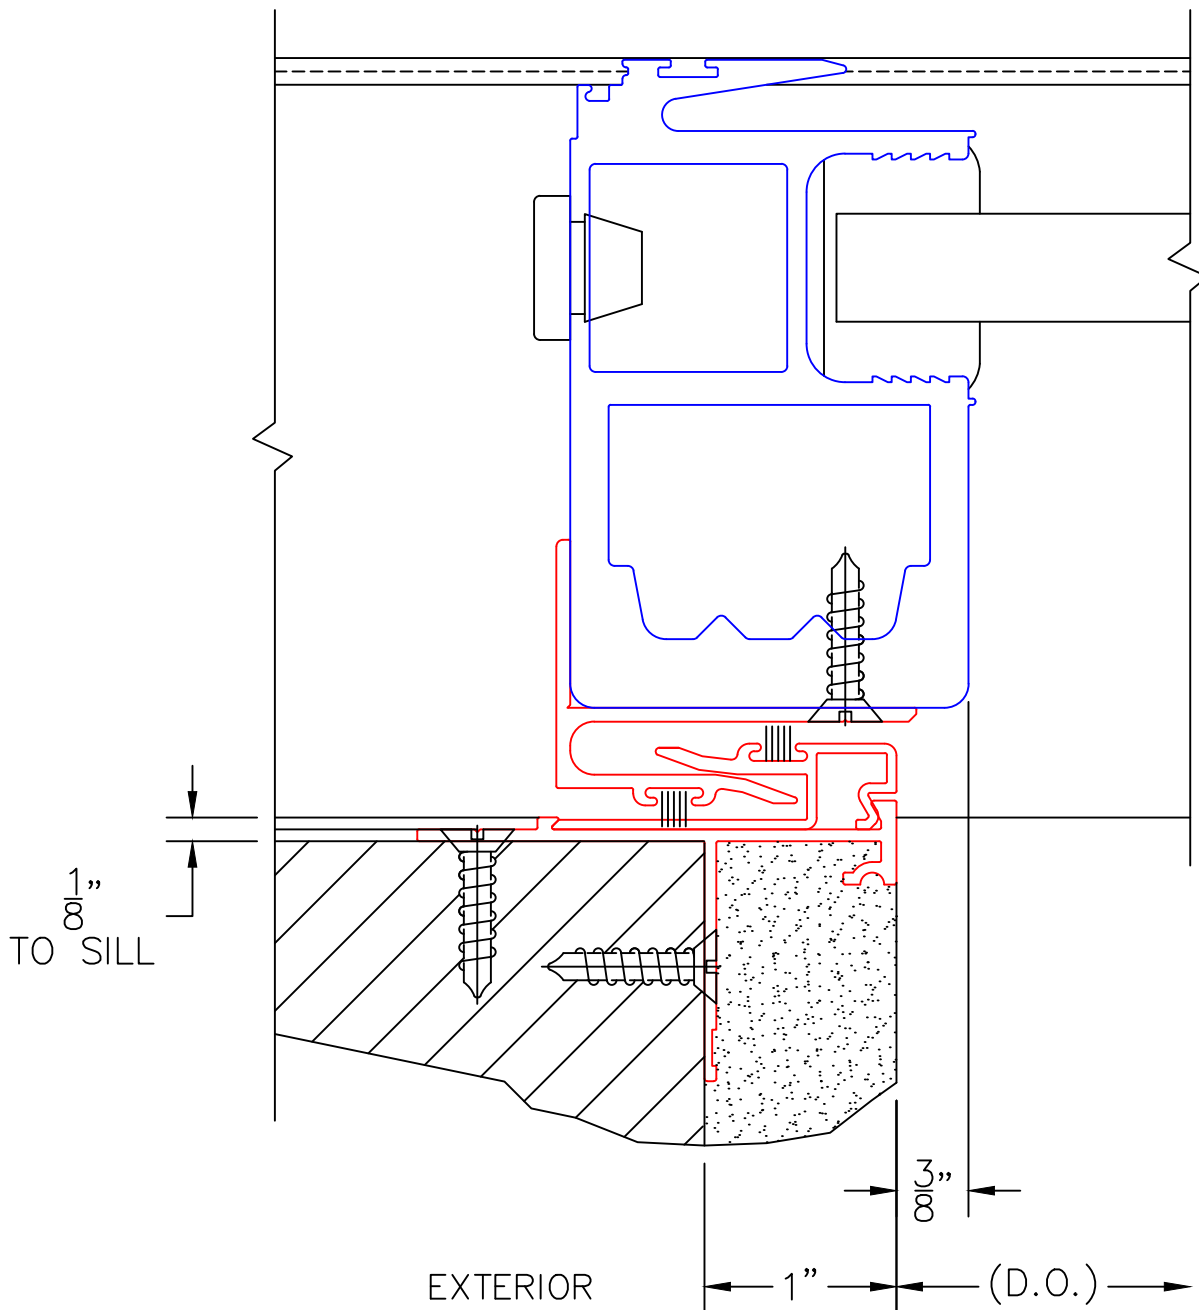

**SCALE: FULL**

POCKET WALL OPTIONS

4

OPTIONAL CLOSED  
WALL POCKET

CLEARANCE FOR  
HP INTERLOCKER

(USE RULER TO SCALE DIMENSIONS IN INCHES)

**SCALE: FULL**

POCKET WALL OPTIONS

5

OPTIONAL  
POCKET JAMB

EXTERIOR

0 0.5 1  
(USE RULER TO SCALE DIMENSIONS IN INCHES)  
**SCALE: FULL**

POCKET WALL OPTIONS

6

2-1/2" POCKET  
SIGHTLINE INTERLOCKER

(USE RULER TO SCALE DIMENSIONS IN INCHES)

**SCALE: FULL**

POCKET WALL OPTIONS

7

2-PIECE POCKET  
INTERLOCKER WITH  
REVERSE HP INTERLOCKER

(USE RULER TO SCALE DIMENSIONS IN INCHES)

**SCALE: FULL**

POCKET WALL OPTIONS

8