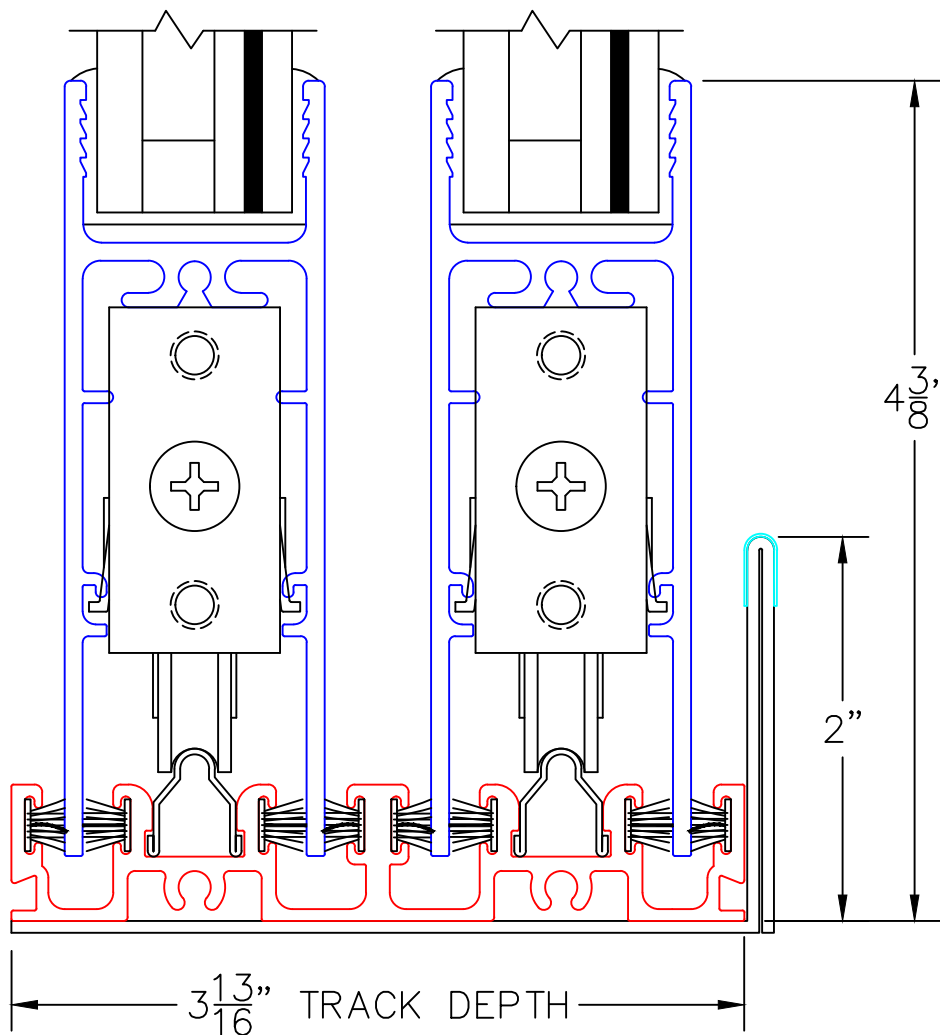

(USE RULER TO SCALE DIMENSIONS IN INCHES)  
**SCALE: 1/4**

DUAL GLAZE OPTION

OPTIONS AND UPGRADES

FIXED STILE OPTION

INTERLOCKER OPTION

POCKET WALL OPTIONS

④  
OPTIONAL CLOSED  
WALL POCKET

⑤  
OPTIONAL  
POCKET JAMBS

⑨  
J-POST POCKET  
INTERLOCKER WITH  
REVERSE HP INTERLOCKER

⑩  
L-TYPE POCKET  
INTERLOCKER

-GLASS PENETRATION: 11/16"  
-ENCLOSED PX AND XP DOORS MAY REQUIRE POCKET DEMO FOR PANEL REMOVAL.

(USE RULER TO SCALE DIMENSIONS IN INCHES)

**SCALE: FULL**

DUAL GLAZE OPTION

1-1/16" DUAL GLAZING

EXTERIOR

(USE RULER TO SCALE DIMENSIONS IN INCHES)

SCALE: FULL

FIXED STILE OPTION

2

ARCHETYPE NARROW  
FIXED STILE

EXTERIOR

0 0.5 1  
(USE RULER TO SCALE DIMENSIONS IN INCHES)  
SCALE: FULL

HIGH PERFORMANCE  
INTERLOCKERS

3

HP INTERLOCKERS  
(BOTH SIDES)

EXTERIOR

(USE RULER TO SCALE DIMENSIONS IN INCHES)