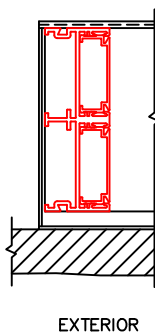

(USE RULER TO SCALE DIMENSIONS IN INCHES)  
**SCALE: 1/4**

DUAL GLAZE OPTION

OPTIONS AND UPGRADES

FIXED STILE OPTION

INTERLOCKER OPTION

POCKET WALL OPTIONS

④  
OPTIONAL CLOSED  
WALL POCKET

⑤  
OPTIONAL  
POCKET JAMBS

⑥  
2-1/2" POCKET  
SIGHTLINE INTERLOCKER

DOOR COLLECTOR OPTION

⑪  
DOOR COLLECTOR

⑦  
2-PIECE POCKET  
INTERLOCKER WITH  
REVERSE HP INTERLOCKER

⑧  
L-TYPE POCKET  
INTERLOCKER WITH  
REVERSE HP INTERLOCKER

⑨  
J-POST POCKET  
INTERLOCKER WITH  
REVERSE HP INTERLOCKER

⑩  
L-TYPE POCKET  
INTERLOCKER

-GLASS PENETRATION: 11/16"  
-ENCLOSED PX AND XP DOORS MAY REQUIRE POCKET DEMO FOR PANEL REMOVAL.

(USE RULER TO SCALE DIMENSIONS IN INCHES)