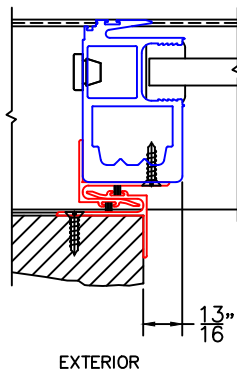

(USE RULER TO SCALE DIMENSIONS IN INCHES)  
**SCALE: 1/4**

DUAL GLAZE OPTION

OPTIONS AND UPGRADES

FIXED STILE OPTION

INTERLOCKER OPTION

POCKET WALL OPTIONS

④  
OPTIONAL CLOSED  
WALL POCKET

⑤  
OPTIONAL  
POCKET JAMBS

⑥  
2-1/2" POCKET  
SIGHTLINE INTERLOCKER

DOOR COLLECTOR OPTION

⑪  
DOOR COLLECTOR

⑦  
2-PIECE POCKET  
INTERLOCKER WITH  
REVERSE HP INTERLOCKER

⑧  
L-TYPE POCKET  
INTERLOCKER WITH  
REVERSE HP INTERLOCKER

⑨  
J-POST POCKET  
INTERLOCKER WITH  
REVERSE HP INTERLOCKER

⑩  
L-TYPE POCKET  
INTERLOCKER

-GLASS PENETRATION: 11/16"  
-ENCLOSED PX AND XP DOORS MAY REQUIRE POCKET DEMO FOR PANEL REMOVAL.

(USE RULER TO SCALE DIMENSIONS IN INCHES)

ARCHETYPE NARROW  
FIXED STILE

EXTERIOR

0 0.5 1  
(USE RULER TO SCALE DIMENSIONS IN INCHES)  
SCALE: FULL

HIGH PERFORMANCE  
INTERLOCKERS

3

HP INTERLOCKERS  
(BOTH SIDES)

EXTERIOR

(USE RULER TO SCALE DIMENSIONS IN INCHES)