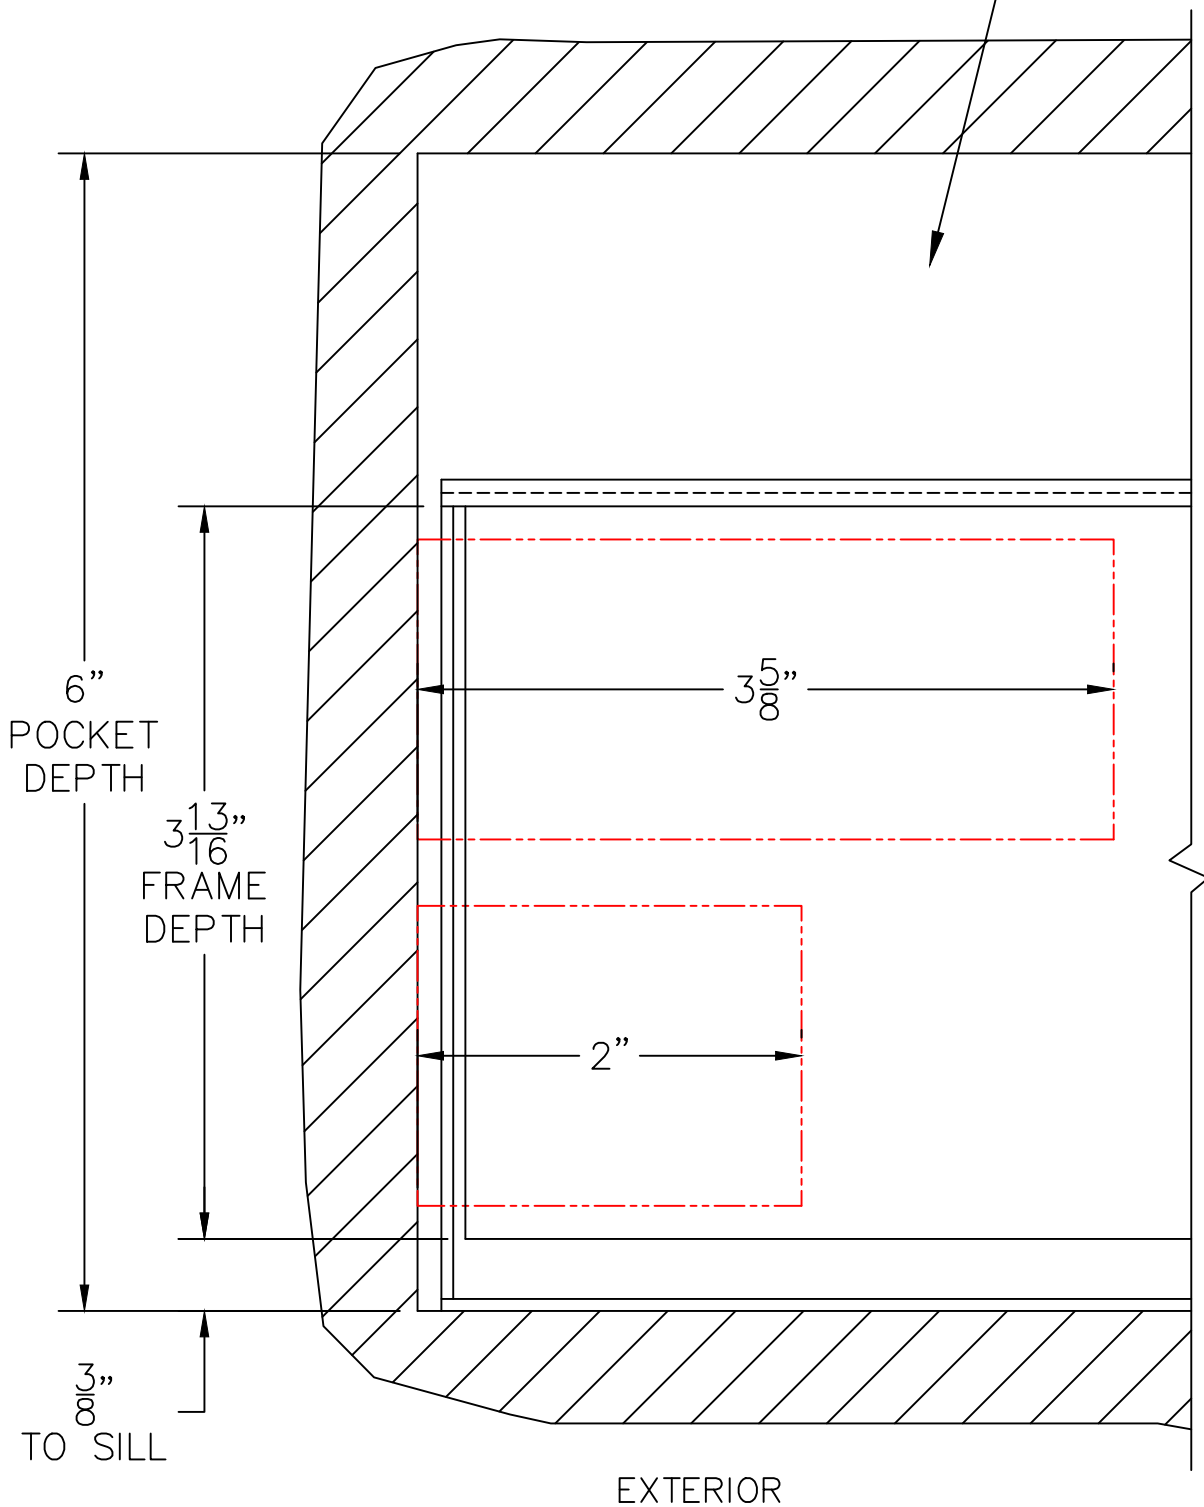

HIGH PERFORMANCE
INTERLOCKERS

3

HP INTERLOCKERS
(BOTH SIDES)

EXTERIOR

0 0.5 1
(USE RULER TO SCALE DIMENSIONS IN INCHES)
SCALE: FULL

POCKET WALL OPTIONS

4

OPTIONAL CLOSED
WALL POCKET

CLEARANCE FOR
HP INTERLOCKER

(USE RULER TO SCALE DIMENSIONS IN INCHES)

SCALE: FULL

POCKET WALL OPTIONS

5

OPTIONAL
POCKET JAMB

(USE RULER TO SCALE DIMENSIONS IN INCHES)

SCALE: FULL