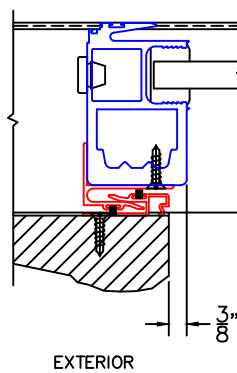

(USE RULER TO SCALE DIMENSIONS IN INCHES)  
**SCALE: 1/4**

DUAL GLAZE OPTION

OPTIONS AND UPGRADES

FIXED STILE OPTION

INTERLOCKER OPTION

POCKET WALL OPTIONS

④  
OPTIONAL CLOSED  
WALL POCKET

⑤  
OPTIONAL  
POCKET JAMBS

⑥  
2-1/2" POCKET  
SIGHTLINE INTERLOCKER

DOOR COLLECTOR OPTION

⑪  
DOOR COLLECTOR

⑦  
2-PIECE POCKET  
INTERLOCKER WITH  
REVERSE HP INTERLOCKER

⑧  
L-TYPE POCKET  
INTERLOCKER WITH  
REVERSE HP INTERLOCKER

⑨  
J-POST POCKET  
INTERLOCKER WITH  
REVERSE HP INTERLOCKER

⑩  
L-TYPE POCKET  
INTERLOCKER

-GLASS PENETRATION: 11/16"  
-ENCLOSED PX AND XP DOORS MAY REQUIRE POCKET DEMO FOR PANEL REMOVAL.

(USE RULER TO SCALE DIMENSIONS IN INCHES)

ARCHETYPE NARROW  
FIXED STILE

EXTERIOR

0 0.5 1  
(USE RULER TO SCALE DIMENSIONS IN INCHES)  
SCALE: FULL

HIGH PERFORMANCE  
INTERLOCKERS

3

HP INTERLOCKERS  
(BOTH SIDES)

EXTERIOR

(USE RULER TO SCALE DIMENSIONS IN INCHES)