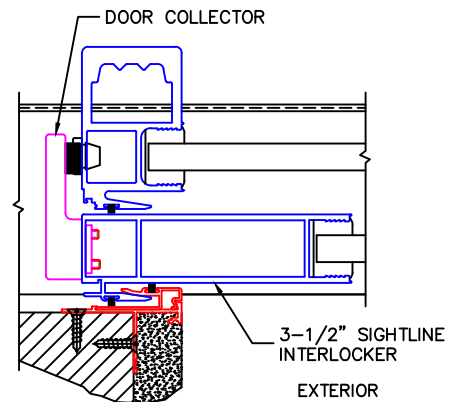

(USE RULER TO SCALE DIMENSIONS IN INCHES)

SCALE: 1/4

DUAL GLAZE OPTION

OPTIONS AND UPGRADES

FIXED STILE OPTION

INTERLOCKER OPTION

POCKET WALL OPTIONS

④
OPTIONAL CLOSED
WALL POCKET

⑤
OPTIONAL
POCKET JAMBS

⑥
2-1/2" POCKET
SIGHTLINE INTERLOCKER

DOOR COLLECTOR OPTION

⑩
DOOR COLLECTOR

⑦
2-PIECE POCKET
INTERLOCKER WITH
REVERSE HP INTERLOCKER

⑧
L-TYPE POCKET
INTERLOCKER WITH
REVERSE HP INTERLOCKER

⑨
L-TYPE POCKET
INTERLOCKER

GLASS PENETRATION: 11/16"

SERIES 3070-HI

(USE RULER TO SCALE DIMENSIONS IN INCHES)

SCALE: FULL

DUAL GLAZE OPTION

1

1-1/16" DUAL GLAZING

EXTERIOR

(USE RULER TO SCALE DIMENSIONS IN INCHES)

SCALE: FULL

FIXED STILE OPTION

2

ARCHETYPE NARROW
FIXED STILE

EXTERIOR

0 0.5 1
(USE RULER TO SCALE DIMENSIONS IN INCHES)
SCALE: FULL