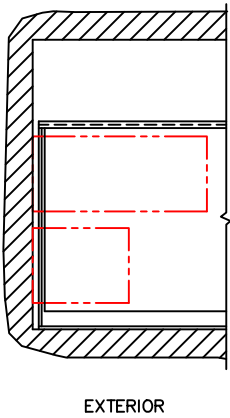

(USE RULER TO SCALE DIMENSIONS IN INCHES)  
**SCALE: 1/4**

DUAL GLAZE OPTION

OPTIONS AND UPGRADES

FIXED STILE OPTION

INTERLOCKER OPTION

POCKET WALL OPTIONS

④  
OPTIONAL CLOSED  
WALL POCKET

⑤  
OPTIONAL  
POCKET JAMBS

⑨  
J-POST POCKET  
INTERLOCKER WITH  
REVERSE HP INTERLOCKER

⑩  
L-TYPE POCKET  
INTERLOCKER

-GLASS PENETRATION: 11/16"  
-ENCLOSED PX AND XP DOORS MAY REQUIRE POCKET DEMO FOR PANEL REMOVAL.

(USE RULER TO SCALE DIMENSIONS IN INCHES)

**SCALE: FULL**

DUAL GLAZE OPTION

1-1/16" DUAL GLAZING

EXTERIOR

(USE RULER TO SCALE DIMENSIONS IN INCHES)

SCALE: FULL

FIXED STILE OPTION

2