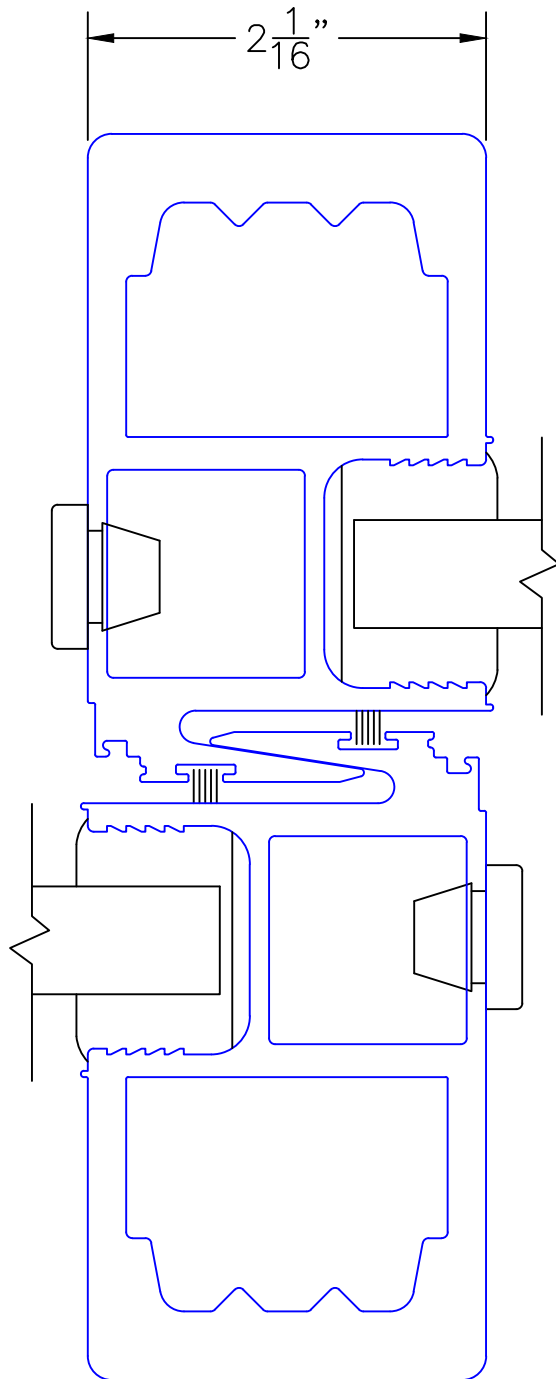

**SCALE: FULL**

DUAL GLAZE OPTION

1-1/16" DUAL GLAZING

EXTERIOR

(USE RULER TO SCALE DIMENSIONS IN INCHES)

SCALE: FULL

FIXED STILE OPTION

2

ARCHETYPE NARROW  
FIXED STILE

EXTERIOR

0 0.5 1  
(USE RULER TO SCALE DIMENSIONS IN INCHES)  
SCALE: FULL

HIGH PERFORMANCE  
INTERLOCKERS

3

HP INTERLOCKERS  
(BOTH SIDES)

EXTERIOR

(USE RULER TO SCALE DIMENSIONS IN INCHES)

**SCALE: FULL**

POCKET WALL OPTIONS

4

OPTIONAL CLOSED  
WALL POCKET

CLEARANCE FOR  
HP INTERLOCKER

(USE RULER TO SCALE DIMENSIONS IN INCHES)

**SCALE: FULL**

POCKET WALL OPTIONS

5

OPTIONAL  
POCKET JAMB

EXTERIOR

0 0.5 1  
(USE RULER TO SCALE DIMENSIONS IN INCHES)  
**SCALE: FULL**

POCKET WALL OPTIONS

6

2-1/2" POCKET  
SIGHTLINE INTERLOCKER

(USE RULER TO SCALE DIMENSIONS IN INCHES)