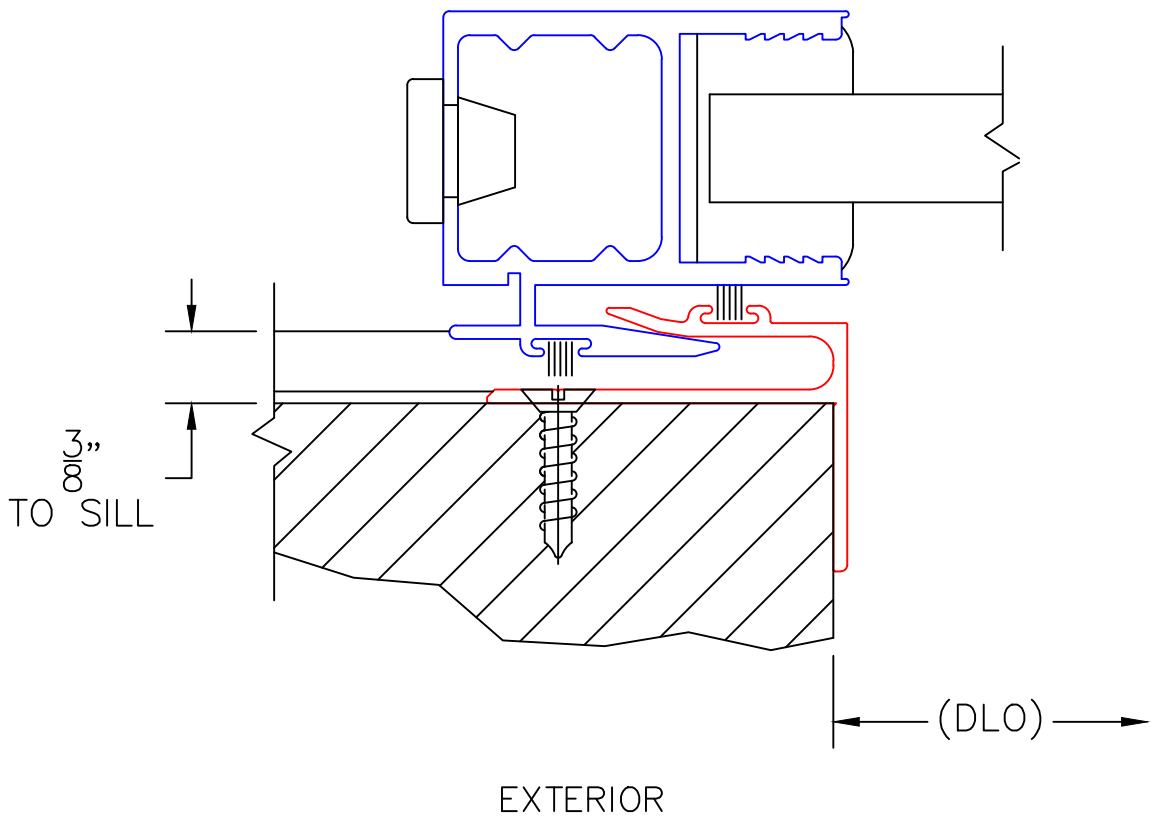

(USE RULER TO SCALE DIMENSIONS IN INCHES)

SCALE: FULL

POCKET WALL OPTIONS

9

L-TYPE POCKET
INTERLOCKER