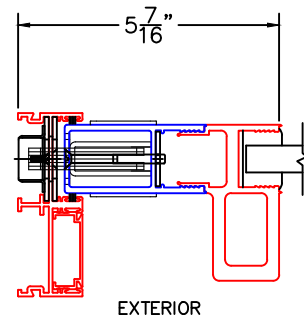

(USE RULER TO SCALE DIMENSIONS IN INCHES)

SCALE: 1/4"

OPTIONS AND UPGRADES
(ARCHETYPE NARROW HARDWARE)

1

ARCHETYPE NARROW MEETING STILES
WITH HP1 ADAPTERS

1A

ARCHETYPE NARROW MEETING STILES
WITH HP2 ADAPTERS

2

ARCHETYPE NARROW
LOCK STILE

2A

ARCHETYPE NARROW LOCK STILE
WITH HP2 ADAPTER

2B

ARCHETYPE NARROW LOCK STILE
WITH HP1 ADAPTER

-GLASS PENETRATION: 11/16"
-HP EXTRUSION LOCATIONS MAY VARY.