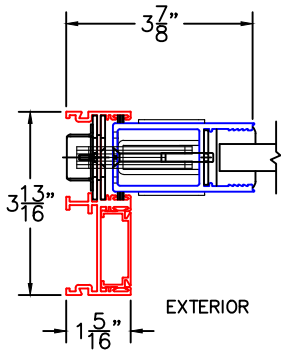

(USE RULER TO SCALE DIMENSIONS IN INCHES)

SCALE: 1/4"

OPTIONS AND UPGRADES  
(ARCHETYPE NARROW HARDWARE)

1

ARCHETYPE NARROW MEETING STILES  
WITH HP1 ADAPTERS

1A

ARCHETYPE NARROW MEETING STILES  
WITH HP2 ADAPTERS

2

ARCHETYPE NARROW  
LOCK STILE

2A

ARCHETYPE NARROW LOCK STILE  
WITH HP2 ADAPTER

2B

ARCHETYPE NARROW LOCK STILE  
WITH HP1 ADAPTER