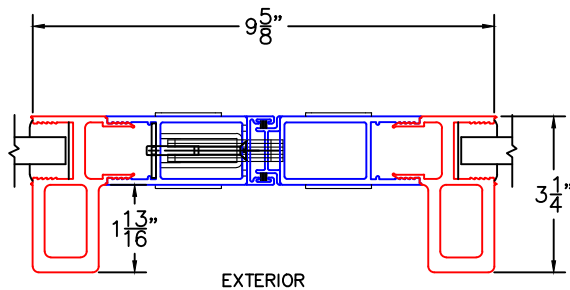

(USE RULER TO SCALE DIMENSIONS IN INCHES)

SCALE: 1/4"

OPTIONS AND UPGRADES  
(ARCHETYPE NARROW HARDWARE)

1

ARCHETYPE NARROW MEETING STILES  
WITH HP1 ADAPTERS

1A

ARCHETYPE NARROW MEETING STILES  
WITH HP2 ADAPTERS

2

ARCHETYPE NARROW  
LOCK STILE

2A

ARCHETYPE NARROW LOCK STILE  
WITH HP2 ADAPTER

2B

ARCHETYPE NARROW LOCK STILE  
WITH HP1 ADAPTER