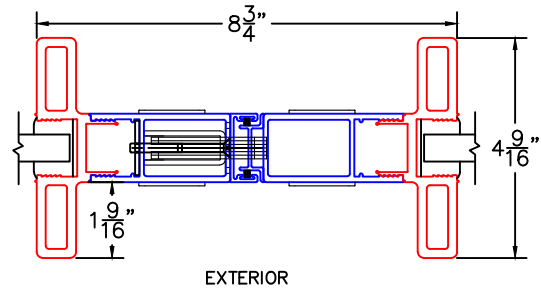

(USE RULER TO SCALE DIMENSIONS IN INCHES)

SCALE: 1/4"

OPTIONS AND UPGRADES
(ARCHETYPE NARROW HARDWARE)

1

ARCHETYPE NARROW MEETING STILES
WITH HP1 ADAPTERS

1A

ARCHETYPE NARROW MEETING STILES
WITH HP2 ADAPTERS

2

ARCHETYPE NARROW
LOCK STILE

2A

ARCHETYPE NARROW LOCK STILE
WITH HP2 ADAPTER

2B

ARCHETYPE NARROW LOCK STILE
WITH HP1 ADAPTER

-GLASS PENETRATION: 11/16"
-HP EXTRUSION LOCATIONS MAY VARY.