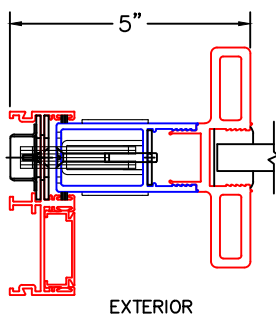

(USE RULER TO SCALE DIMENSIONS IN INCHES)

SCALE: 1/4"

OPTIONS AND UPGRADES  
(ARCHETYPE NARROW HARDWARE)

1

ARCHETYPE NARROW MEETING STILES  
WITH HP1 ADAPTERS

1A

ARCHETYPE NARROW MEETING STILES  
WITH HP2 ADAPTERS

2

ARCHETYPE NARROW  
LOCK STILE

2A

ARCHETYPE NARROW LOCK STILE  
WITH HP2 ADAPTER

2B

ARCHETYPE NARROW LOCK STILE  
WITH HP1 ADAPTER