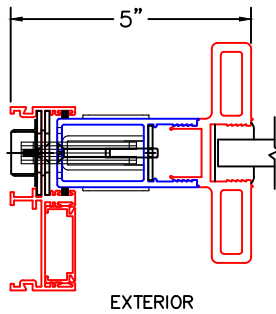

(USE RULER TO SCALE DIMENSIONS IN INCHES)

SCALE: 1/4"

OPTIONS AND UPGRADES
(ARCHETYPE NARROW HARDWARE)

1

ARCHETYPE NARROW MEETING STILES
WITH HP1 ADAPTERS

1A

ARCHETYPE NARROW MEETING STILES
WITH HP2 ADAPTERS

2

ARCHETYPE NARROW
LOCK STILE

2A

ARCHETYPE NARROW LOCK STILE
WITH HP2 ADAPTER

2B

ARCHETYPE NARROW LOCK STILE
WITH HP1 ADAPTER

-GLASS PENETRATION: 11/16"
-HP EXTRUSION LOCATIONS MAY VARY.