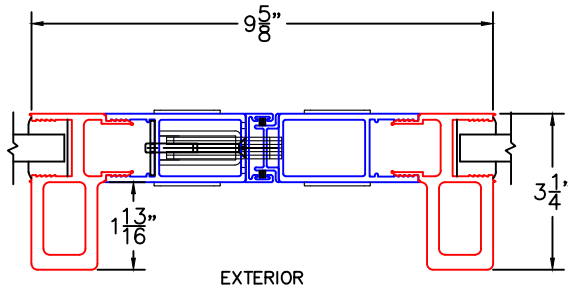

(USE RULER TO SCALE DIMENSIONS IN INCHES)

SCALE: 1/4"

OPTIONS AND UPGRADES
(ARCHETYPE NARROW HARDWARE)

1

ARCHETYPE NARROW MEETING STILES
WITH HP1 ADAPTERS

1A

ARCHETYPE NARROW MEETING STILES
WITH HP2 ADAPTERS

2

ARCHETYPE NARROW
LOCK STILE

2A

ARCHETYPE NARROW LOCK STILE
WITH HP2 ADAPTER

2B

ARCHETYPE NARROW LOCK STILE
WITH HP1 ADAPTER

-GLASS PENETRATION: 11/16"
-HP EXTRUSION LOCATIONS MAY VARY.