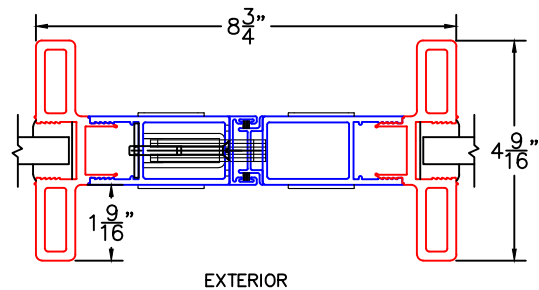

(USE RULER TO SCALE DIMENSIONS IN INCHES)

SCALE: 1/4"

OPTIONS AND UPGRADES  
(ARCHETYPE NARROW HARDWARE)

1

ARCHETYPE NARROW MEETING STILES  
WITH HP1 ADAPTERS

1A

ARCHETYPE NARROW MEETING STILES  
WITH HP2 ADAPTERS

2

ARCHETYPE NARROW  
LOCK STILE

2A

ARCHETYPE NARROW LOCK STILE  
WITH HP2 ADAPTER

2B

ARCHETYPE NARROW LOCK STILE  
WITH HP1 ADAPTER