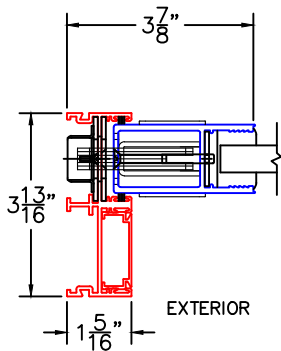

(USE RULER TO SCALE DIMENSIONS IN INCHES)

SCALE: 1/4"

OPTIONS AND UPGRADES
(ARCHETYPE NARROW HARDWARE)

1

ARCHETYPE NARROW MEETING STILES
WITH HP1 ADAPTERS

1A

ARCHETYPE NARROW MEETING STILES
WITH HP2 ADAPTERS

2

ARCHETYPE NARROW
LOCK STILE

2A

ARCHETYPE NARROW LOCK STILE
WITH HP2 ADAPTER

2B

ARCHETYPE NARROW LOCK STILE
WITH HP1 ADAPTER

-GLASS PENETRATION: 11/16"
-HP EXTRUSION LOCATIONS MAY VARY.