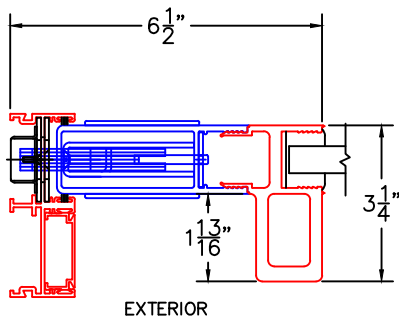

(USE RULER TO SCALE DIMENSIONS IN INCHES)

SCALE: 1/4

OPTIONS AND UPGRADES
(ARCHETYPE HARDWARE)

1

ARCHETYPE MEETING STILES
WITH HP2 ADAPTERS

2

ARCHETYPE LOCK STILE
WITH HP2 ADAPTER

2A

ARCHETYPE LOCK STILE
WITH HP1 ADAPTER

2B

ARCHETYPE LOCK STILE
WITH LEVER