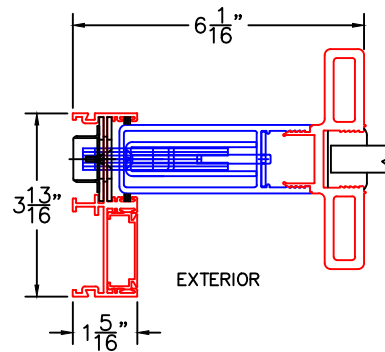

(USE RULER TO SCALE DIMENSIONS IN INCHES)

SCALE: 1/4

OPTIONS AND UPGRADES
(ARCHETYPE HARDWARE)

1

ARCHETYPE MEETING STILES
WITH HP2 ADAPTERS

2

ARCHETYPE LOCK STILE
WITH HP2 ADAPTER

2A

ARCHETYPE LOCK STILE
WITH HP1 ADAPTER

2B

ARCHETYPE LOCK STILE
WITH LEVER