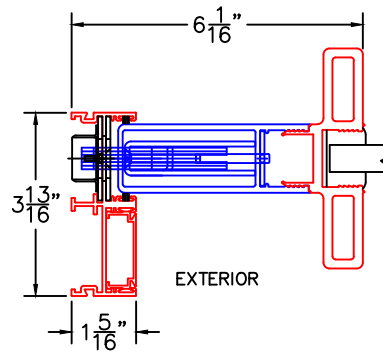

(USE RULER TO SCALE DIMENSIONS IN INCHES)

SCALE: 1/4

OPTIONS AND UPGRADES
(ARCHETYPE HARDWARE)

1

ARCHETYPE MEETING STILES
WITH HP2 ADAPTERS

2

ARCHETYPE LOCK STILE
WITH HP2 ADAPTER

2A

ARCHETYPE LOCK STILE
WITH HP1 ADAPTER

2B

ARCHETYPE LOCK STILE
WITH LEVER

-GLASS PENETRATION: 11/16"
-HP EXTRUSION LOCATIONS MAY VARY.