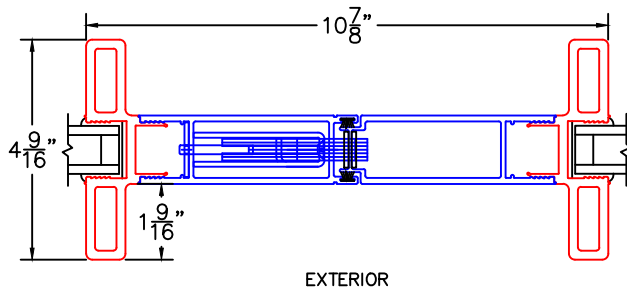

(USE RULER TO SCALE DIMENSIONS IN INCHES)

SCALE: 1/4

OPTIONS AND UPGRADES
(ARCHETYPE HARDWARE)

1

ARCHETYPE MEETING STILES
WITH HP2 ADAPTERS

2

ARCHETYPE LOCK STILE
WITH HP2 ADAPTER

2A

ARCHETYPE LOCK STILE
WITH HP1 ADAPTER

2B

ARCHETYPE LOCK STILE
WITH LEVER