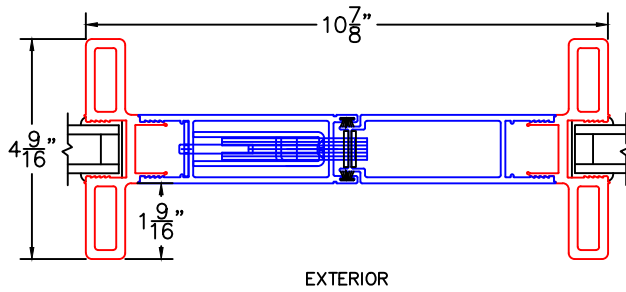

(USE RULER TO SCALE DIMENSIONS IN INCHES)

SCALE: 1/4

OPTIONS AND UPGRADES
(ARCHETYPE HARDWARE)

1

ARCHETYPE MEETING STILES
WITH HP2 ADAPTERS

2

ARCHETYPE LOCK STILE
WITH HP2 ADAPTER

2A

ARCHETYPE LOCK STILE
WITH HP1 ADAPTER

2B

ARCHETYPE LOCK STILE
WITH LEVER

-GLASS PENETRATION: 11/16"
-HP EXTRUSION LOCATIONS MAY VARY.