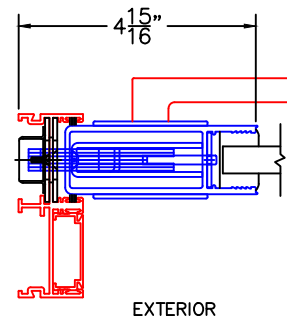

(USE RULER TO SCALE DIMENSIONS IN INCHES)

SCALE: 1/4

OPTIONS AND UPGRADES
(ARCHETYPE HARDWARE)

1

ARCHETYPE MEETING STILES
WITH HP2 ADAPTERS

2

ARCHETYPE LOCK STILE
WITH HP2 ADAPTER

2A

ARCHETYPE LOCK STILE
WITH HP1 ADAPTER

2B

ARCHETYPE LOCK STILE
WITH LEVER

-GLASS PENETRATION: 11/16"
-HP EXTRUSION LOCATIONS MAY VARY.