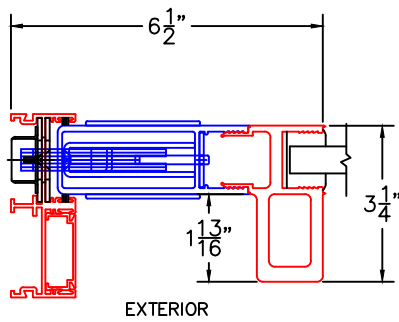

(USE RULER TO SCALE DIMENSIONS IN INCHES)

SCALE: 1/4

OPTIONS AND UPGRADES
(ARCHETYPE HARDWARE)

1

ARCHETYPE MEETING STILES
WITH HP2 ADAPTERS

2

ARCHETYPE LOCK STILE
WITH HP2 ADAPTER

2A

ARCHETYPE LOCK STILE
WITH HP1 ADAPTER

2B

ARCHETYPE LOCK STILE
WITH LEVER

-GLASS PENETRATION: 11/16"
-HP EXTRUSION LOCATIONS MAY VARY.