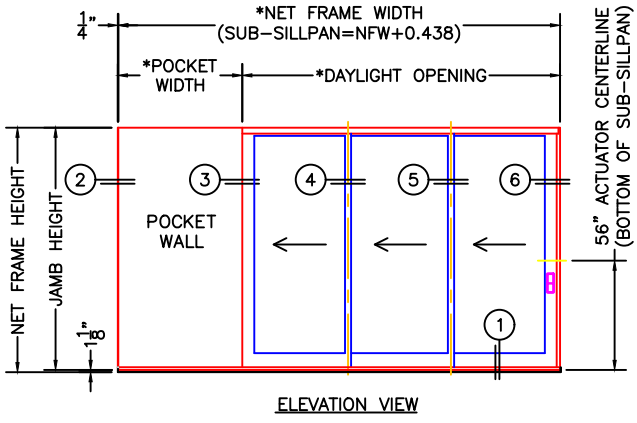

Important:

This product option requires extensive installation related planning.

MULTI-SLIDE SUB-SILLPAN: 1" DRAIN DOOR DETAILS

- NOTES:
- *WIDTH DIMENSIONS DO NOT INCLUDE SUB-SILLPAN.
 - SUB-SILLPAN DRAIN LOCATIONS AND SPACING PER ORDER.