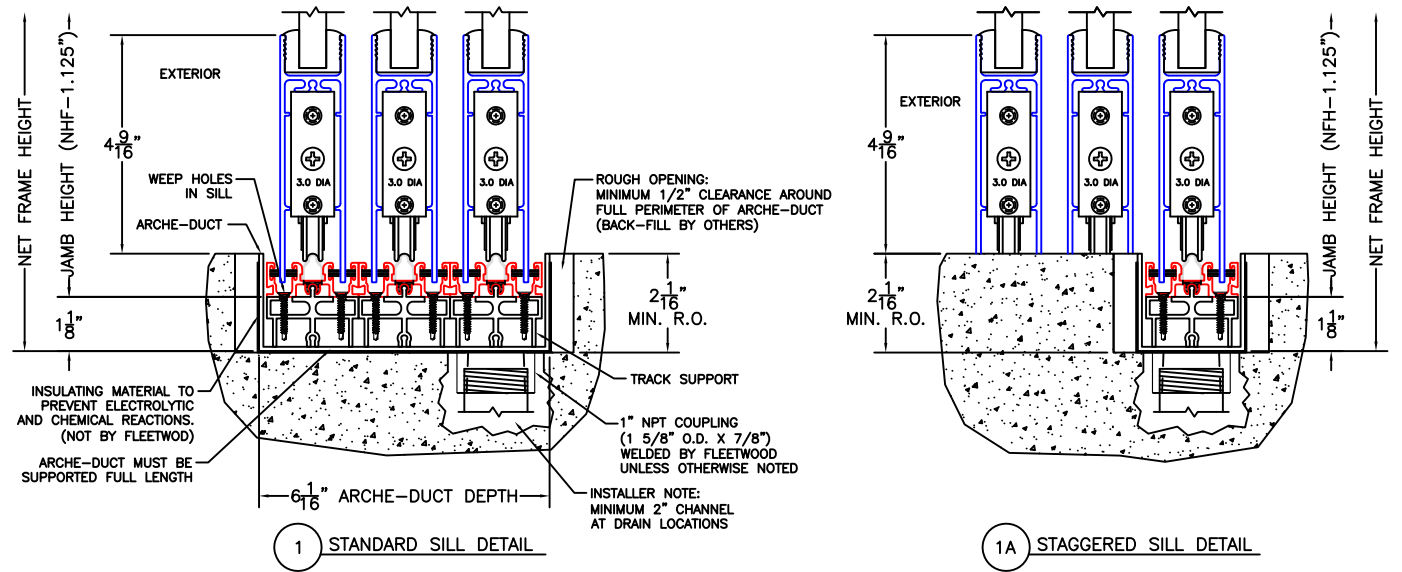

Important:
This product option requires extensive installation related planning.

MULTI-SLIDE ARCHE-DUCT: 1" DRAIN DOOR DETAILS

- NOTES:
- *WIDTH DIMENSIONS DO NOT INCLUDE ARCHE-DUCT.
 - ARCHE-DUCT DRAIN LOCATIONS AND SPACING PER ORDER.
 - ENCLOSED PX AND XP DOORS MAY REQUIRE POCKET DEMO FOR PANEL REMOVAL.
 - HP EXTRUSION LOCATIONS MAY VARY.