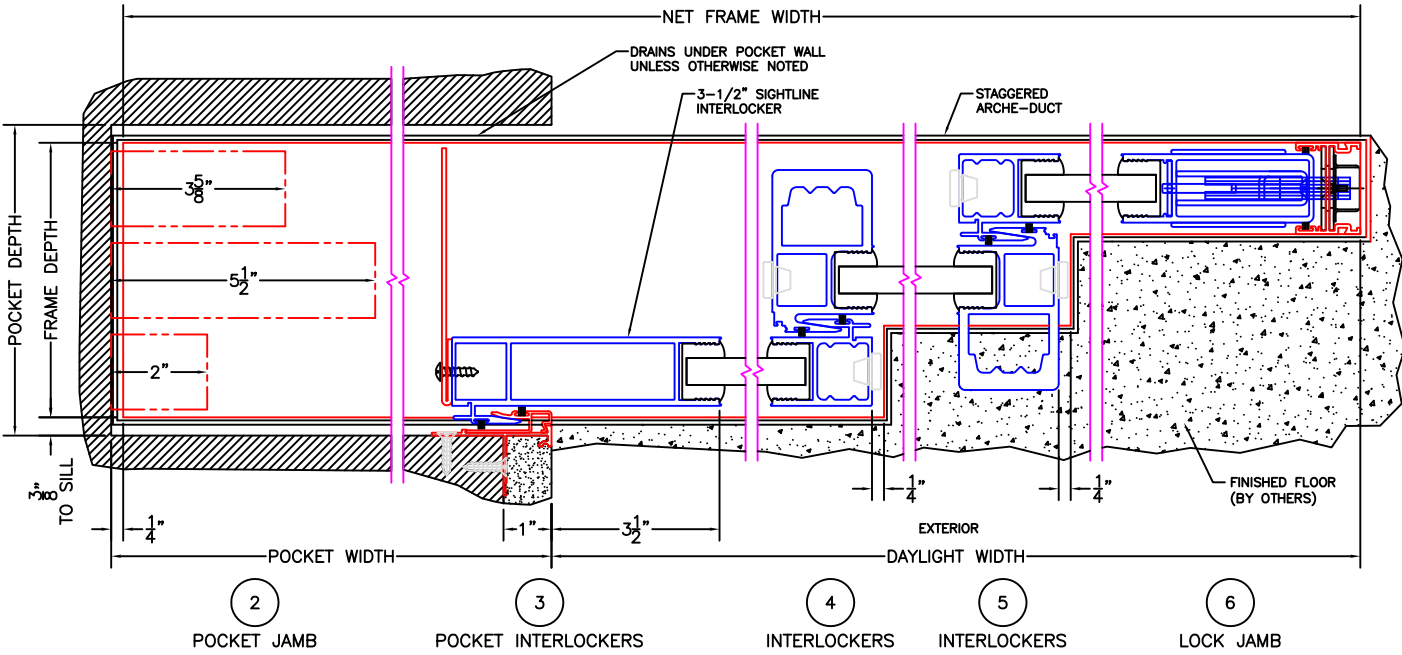

Important:
This product option requires extensive installation related planning.

MULTI-SLIDE ARCHE-DUCT: 1" DRAIN DOOR DETAILS

- NOTES:
- *WIDTH DIMENSIONS DO NOT INCLUDE ARCHE-DUCT.
 - ARCHE-DUCT DRAIN LOCATIONS AND SPACING PER ORDER.
 - ENCLOSED PX AND XP DOORS MAY REQUIRE POCKET DEMO FOR PANEL REMOVAL.
 - HP EXTRUSION LOCATIONS MAY VARY.