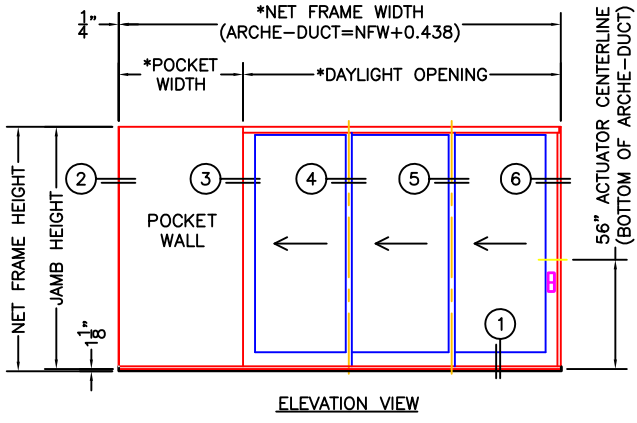

Important:
This product option requires extensive installation related planning.

MULTI-SLIDE ARCHE-DUCT: 1" DRAIN DOOR DETAILS

- NOTES:
- *WIDTH DIMENSIONS DO NOT INCLUDE ARCHE-DUCT.
 - ARCHE-DUCT DRAIN LOCATIONS AND SPACING PER ORDER.
 - ENCLOSED PX AND XP DOORS MAY REQUIRE POCKET DEMO FOR PANEL REMOVAL.
 - HP EXTRUSION LOCATIONS MAY VARY.