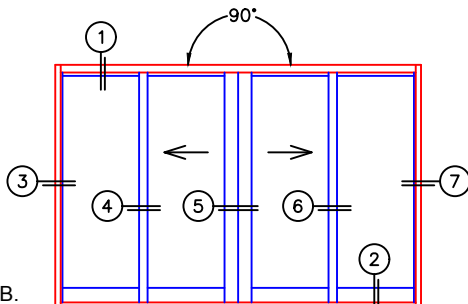

(USE RULER TO SCALE DIMENSIONS IN INCHES)
SCALE: 1/4

MULTI-SLIDE CORNER DOOR DETAILS WITH SCREENS - OXVXO SHOWN

NOTE: CENTERLINES ARE NOT DIVIDED EQUALLY; CONFIRM CENTERLINES WHEN REQUIRED.

OXVXO DOOR

- *NET FRAME WIDTH DOES NOT INCLUDE SILL PAN.
- SILL PAN EXTENDS 1/8" BEYOND EACH JAMB.
- PLAN VIEW DOES NOT SHOW RISER.
- EXTERIOR RATED PRODUCTS HAVE WEEP SLOTS ON HORIZONTAL SILLS.
- GLASS PENETRATION: 11/16"

(USE RULER TO SCALE DIMENSIONS IN INCHES)

SCALE: FULL

OXX DOOR

MULTI-SLIDE
HEAD DETAIL

0 0.5 1
(USE RULER TO SCALE DIMENSIONS IN INCHES)
SCALE: FULL

OXX DOOR

(USE RULER TO SCALE DIMENSIONS IN INCHES)

SCALE: FULL

(USE RULER TO SCALE DIMENSIONS IN INCHES)

SCALE: FULL

OXX DOOR

INTERLOCKERS

EXTERIOR

(USE RULER TO SCALE DIMENSIONS IN INCHES)

SCALE: 1/2

OXVXO DOOR