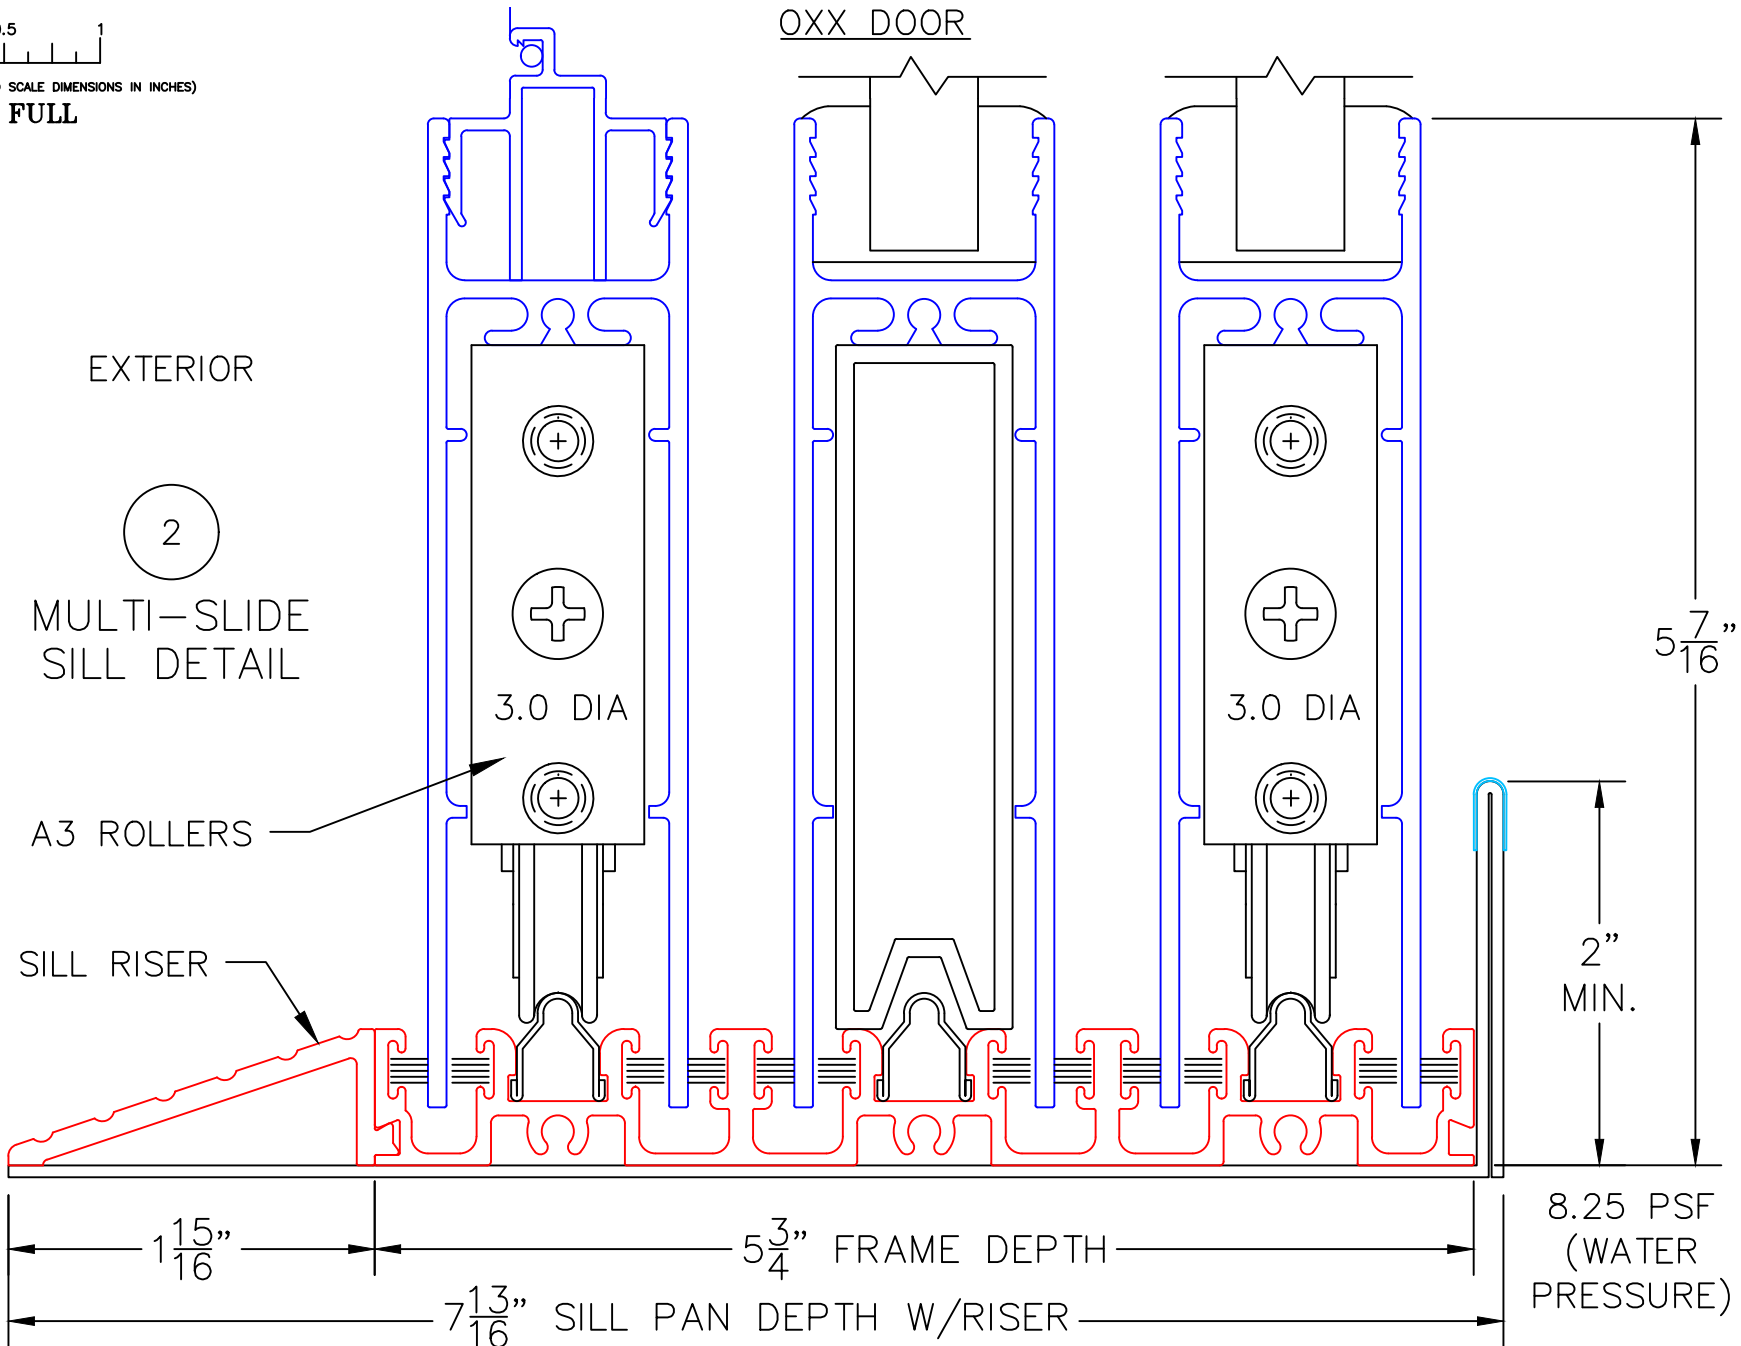

(USE RULER TO SCALE DIMENSIONS IN INCHES)
SCALE: 1/4

MULTI-SLIDE CORNER DOOR DETAILS WITH SCREENS - OXVXO SHOWN

NOTE: CENTERLINES ARE NOT DIVIDED EQUALLY; CONFIRM CENTERLINES WHEN REQUIRED.

OXVXO DOOR

- *NET FRAME WIDTH DOES NOT INCLUDE SILL PAN.
- SILL PAN EXTENDS 1/8" BEYOND EACH JAMB.
- PLAN VIEW DOES NOT SHOW RISER.
- EXTERIOR RATED PRODUCTS HAVE WEEP SLOTS ON HORIZONTAL SILLS.
- GLASS PENETRATION: 11/16"

(USE RULER TO SCALE DIMENSIONS IN INCHES)

SCALE: FULL

OXX DOOR

MULTI-SLIDE
HEAD DETAIL

0 0.5 1
(USE RULER TO SCALE DIMENSIONS IN INCHES)
SCALE: FULL

OXX DOOR

(USE RULER TO SCALE DIMENSIONS IN INCHES)

SCALE: FULL

OX DOOR

3

FIXED JAMB

$\frac{1}{8}$ " FOR
SILL PAN

$4\frac{3}{4}$ "

$1\frac{5}{16}$ "

$5\frac{3}{4}$ "
FRAME
DEPTH

EXTERIOR

(USE RULER TO SCALE DIMENSIONS IN INCHES)

SCALE: FULL

OXX DOOR

INTERLOCKERS

EXTERIOR

(USE RULER TO SCALE DIMENSIONS IN INCHES)

SCALE: 1/2

OXVXO DOOR