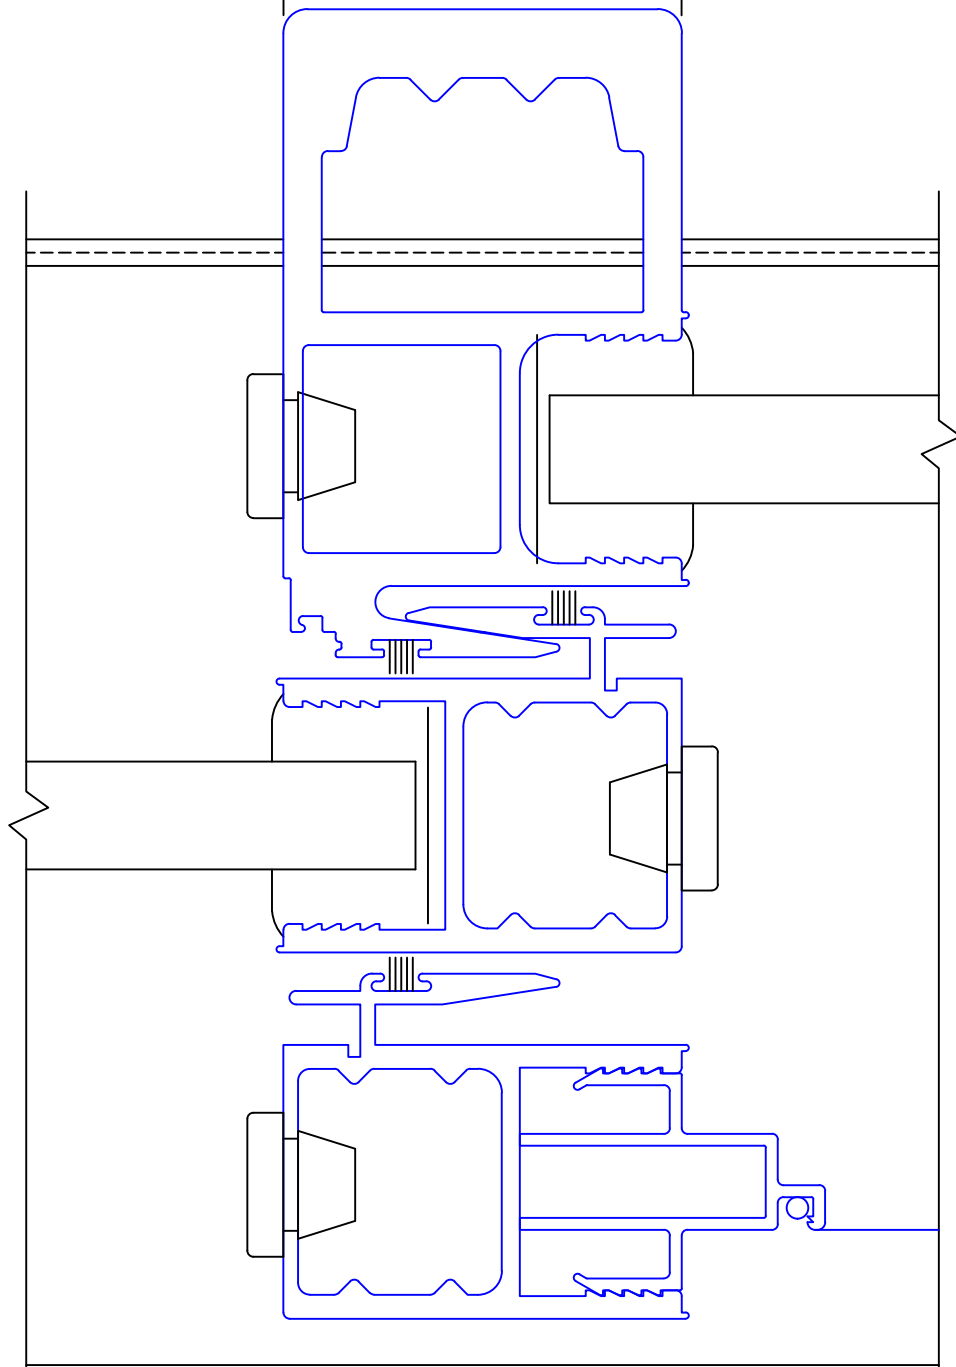

(USE RULER TO SCALE DIMENSIONS IN INCHES)
SCALE: 1/4

MULTI-SLIDE CORNER DOOR DETAILS WITH SCREENS - OXVXO SHOWN

NOTE: CENTERLINES ARE NOT DIVIDED EQUALLY; CONFIRM CENTERLINES WHEN REQUIRED.

OXVXO DOOR

- *NET FRAME WIDTH DOES NOT INCLUDE SILL PAN.
- SILL PAN EXTENDS 1/8" BEYOND EACH JAMB.
- PLAN VIEW DOES NOT SHOW RISER.
- EXTERIOR RATED PRODUCTS HAVE WEEP SLOTS ON HORIZONTAL SILLS.
- GLASS PENETRATION: 11/16"

(USE RULER TO SCALE DIMENSIONS IN INCHES)

SCALE: FULL

OXX DOOR

MULTI-SLIDE
HEAD DETAIL

0 0.5 1
(USE RULER TO SCALE DIMENSIONS IN INCHES)
SCALE: FULL

OXX DOOR

(USE RULER TO SCALE DIMENSIONS IN INCHES)

SCALE: FULL

OX DOOR

3

FIXED JAMB

$\frac{1}{8}$ " FOR
SILL PAN

$4\frac{3}{4}$ "

$1\frac{5}{16}$ "

$5\frac{3}{4}$ "
FRAME
DEPTH

EXTERIOR

(USE RULER TO SCALE DIMENSIONS IN INCHES)

SCALE: FULL

OXX DOOR

INTERLOCKERS

EXTERIOR

(USE RULER TO SCALE DIMENSIONS IN INCHES)

SCALE: 1/2

OXVXO DOOR