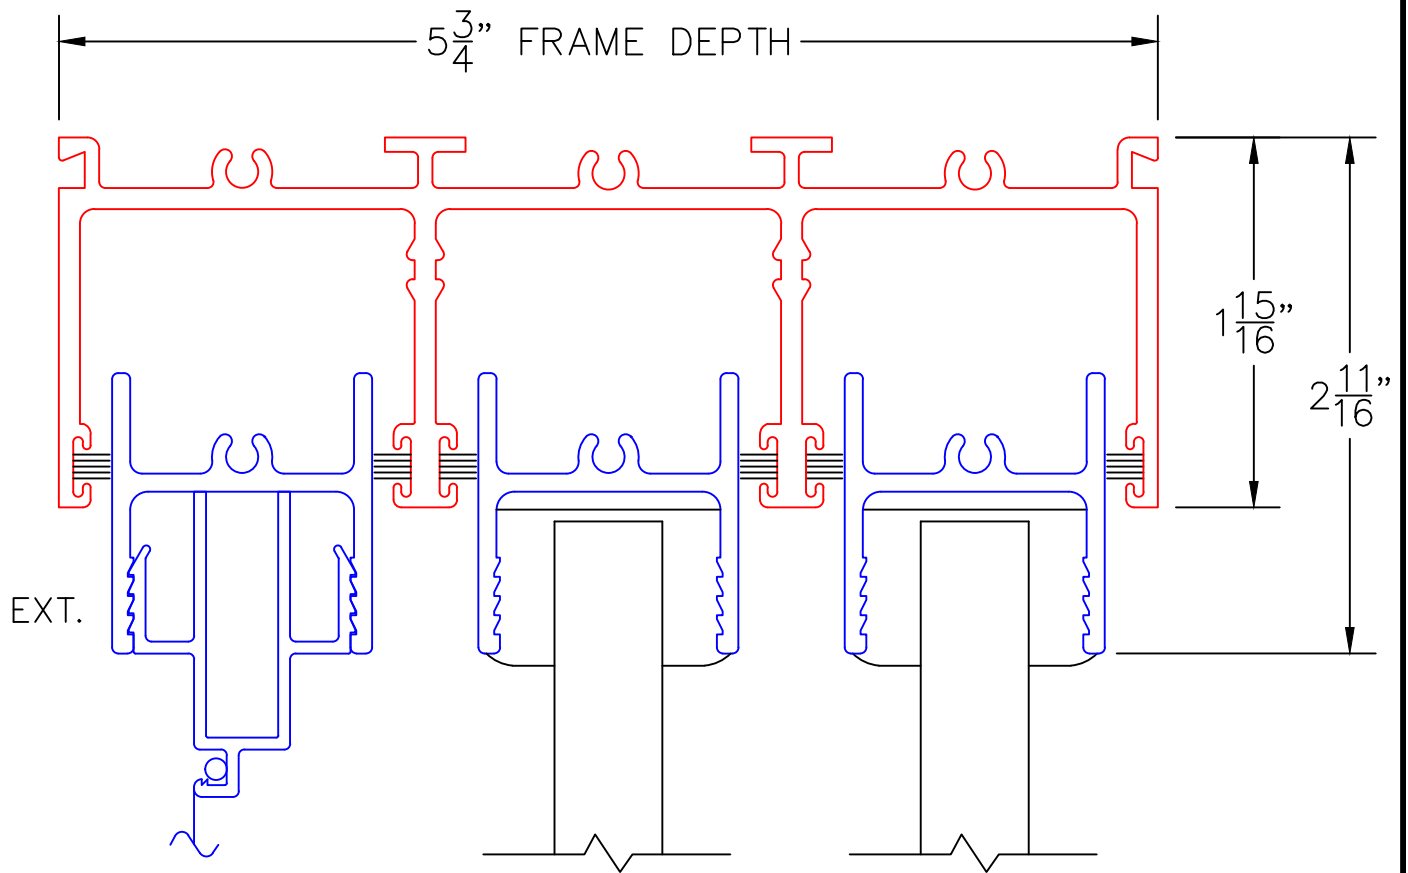

(USE RULER TO SCALE DIMENSIONS IN INCHES)
SCALE: 1/4

MULTI-SLIDE CORNER DOOR DETAILS WITH SCREENS - OXVXO SHOWN

NOTE: CENTERLINES ARE NOT DIVIDED EQUALLY; CONFIRM CENTERLINES WHEN REQUIRED.

OXVXO DOOR

- *NET FRAME WIDTH DOES NOT INCLUDE SILL PAN.
- SILL PAN EXTENDS 1/8" BEYOND EACH JAMB.
- PLAN VIEW DOES NOT SHOW RISER.
- EXTERIOR RATED PRODUCTS HAVE WEEP SLOTS ON HORIZONTAL SILLS.
- GLASS PENETRATION: 11/16"

(USE RULER TO SCALE DIMENSIONS IN INCHES)

SCALE: FULL

OXX DOOR

MULTI-SLIDE
HEAD DETAIL

0 0.5 1
(USE RULER TO SCALE DIMENSIONS IN INCHES)
SCALE: FULL

OXX DOOR

(USE RULER TO SCALE DIMENSIONS IN INCHES)

SCALE: FULL

OX DOOR

3

FIXED JAMB

$\frac{1}{8}$ " FOR
SILL PAN

$4\frac{3}{4}$ "

$1\frac{5}{16}$ "

$5\frac{3}{4}$ "
FRAME
DEPTH

EXTERIOR

(USE RULER TO SCALE DIMENSIONS IN INCHES)

SCALE: FULL

OXX DOOR

INTERLOCKERS

EXTERIOR

(USE RULER TO SCALE DIMENSIONS IN INCHES)

SCALE: 1/2

OXVXO DOOR