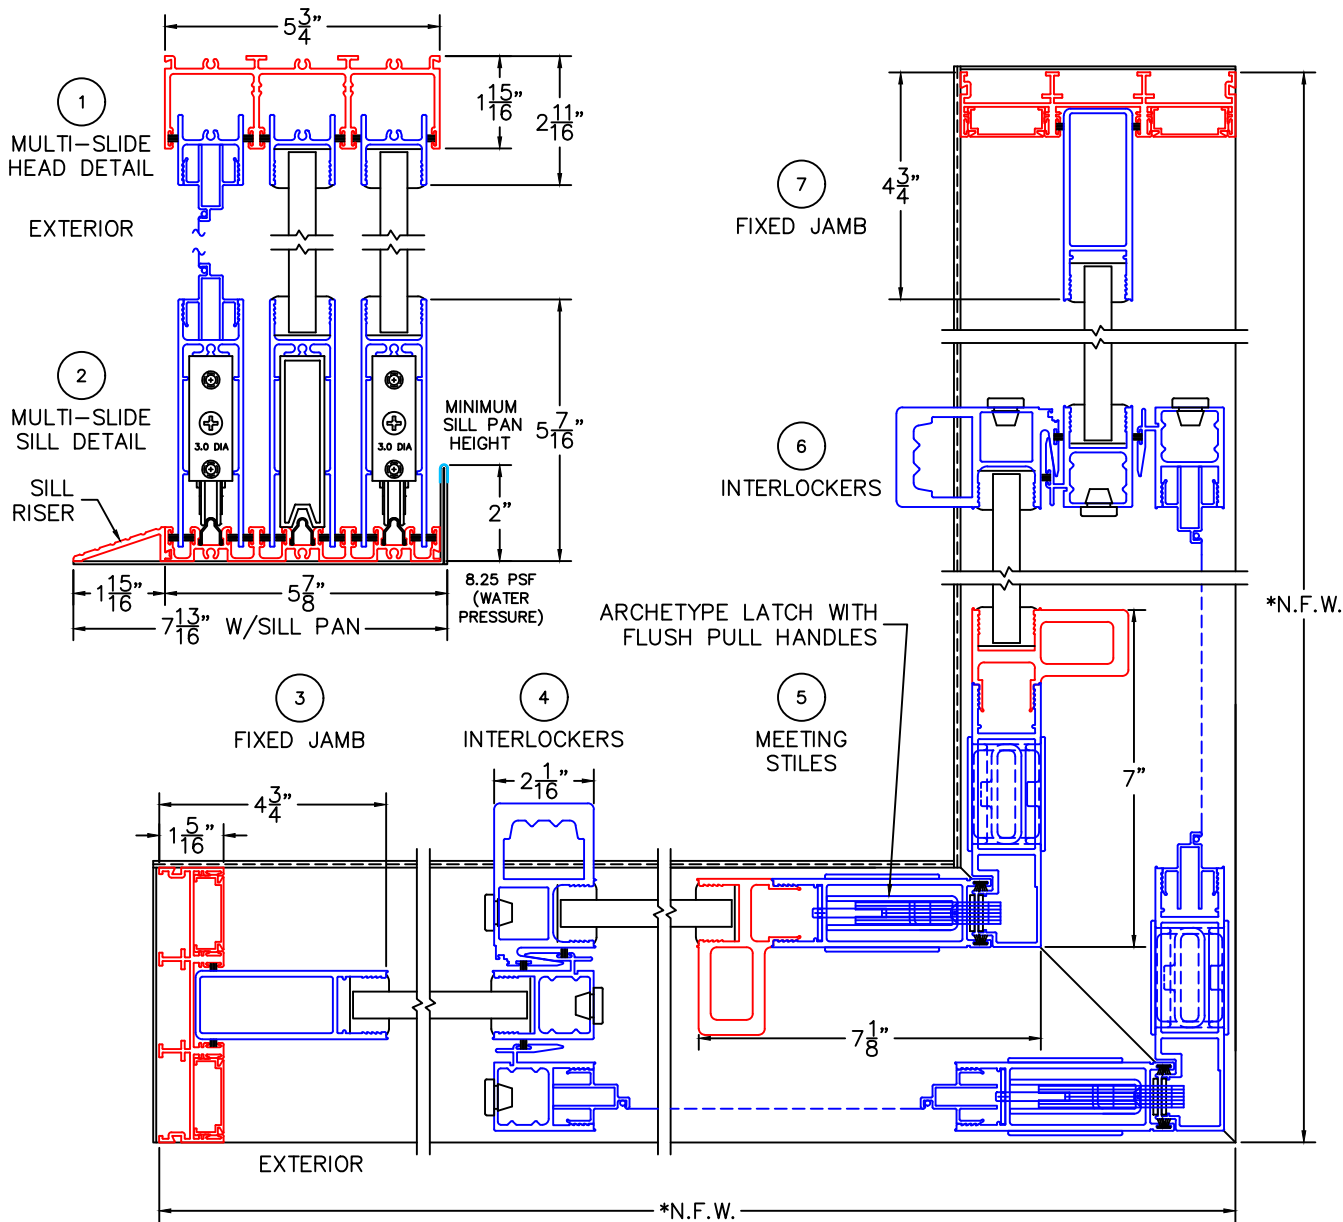

(USE RULER TO SCALE DIMENSIONS IN INCHES)
SCALE: 1/4

MULTI-SLIDE CORNER DOOR DETAILS WITH SCREENS - OXVXO SHOWN

NOTE: CENTERLINES ARE NOT DIVIDED EQUALLY; CONFIRM CENTERLINES WHEN REQUIRED.

OXVXO DOOR

- *NET FRAME WIDTH DOES NOT INCLUDE SILL PAN.
- SILL PAN EXTENDS 1/8" BEYOND EACH JAMB.
- PLAN VIEW DOES NOT SHOW RISER.
- EXTERIOR RATED PRODUCTS HAVE WEEP SLOTS ON HORIZONTAL SILLS.
- GLASS PENETRATION: 11/16"

(USE RULER TO SCALE DIMENSIONS IN INCHES)

SCALE: FULL

OXX DOOR

MULTI-SLIDE
HEAD DETAIL

0 0.5 1
(USE RULER TO SCALE DIMENSIONS IN INCHES)
SCALE: FULL

OXX DOOR

(USE RULER TO SCALE DIMENSIONS IN INCHES)

SCALE: FULL

OX DOOR

3

FIXED JAMB

$\frac{1}{8}$ " FOR
SILL PAN

$4\frac{3}{4}$ "

$1\frac{5}{16}$ "

$5\frac{3}{4}$ "
FRAME
DEPTH

EXTERIOR

(USE RULER TO SCALE DIMENSIONS IN INCHES)

SCALE: FULL

OXX DOOR

INTERLOCKERS

EXTERIOR

(USE RULER TO SCALE DIMENSIONS IN INCHES)

SCALE: 1/2

OXVXO DOOR