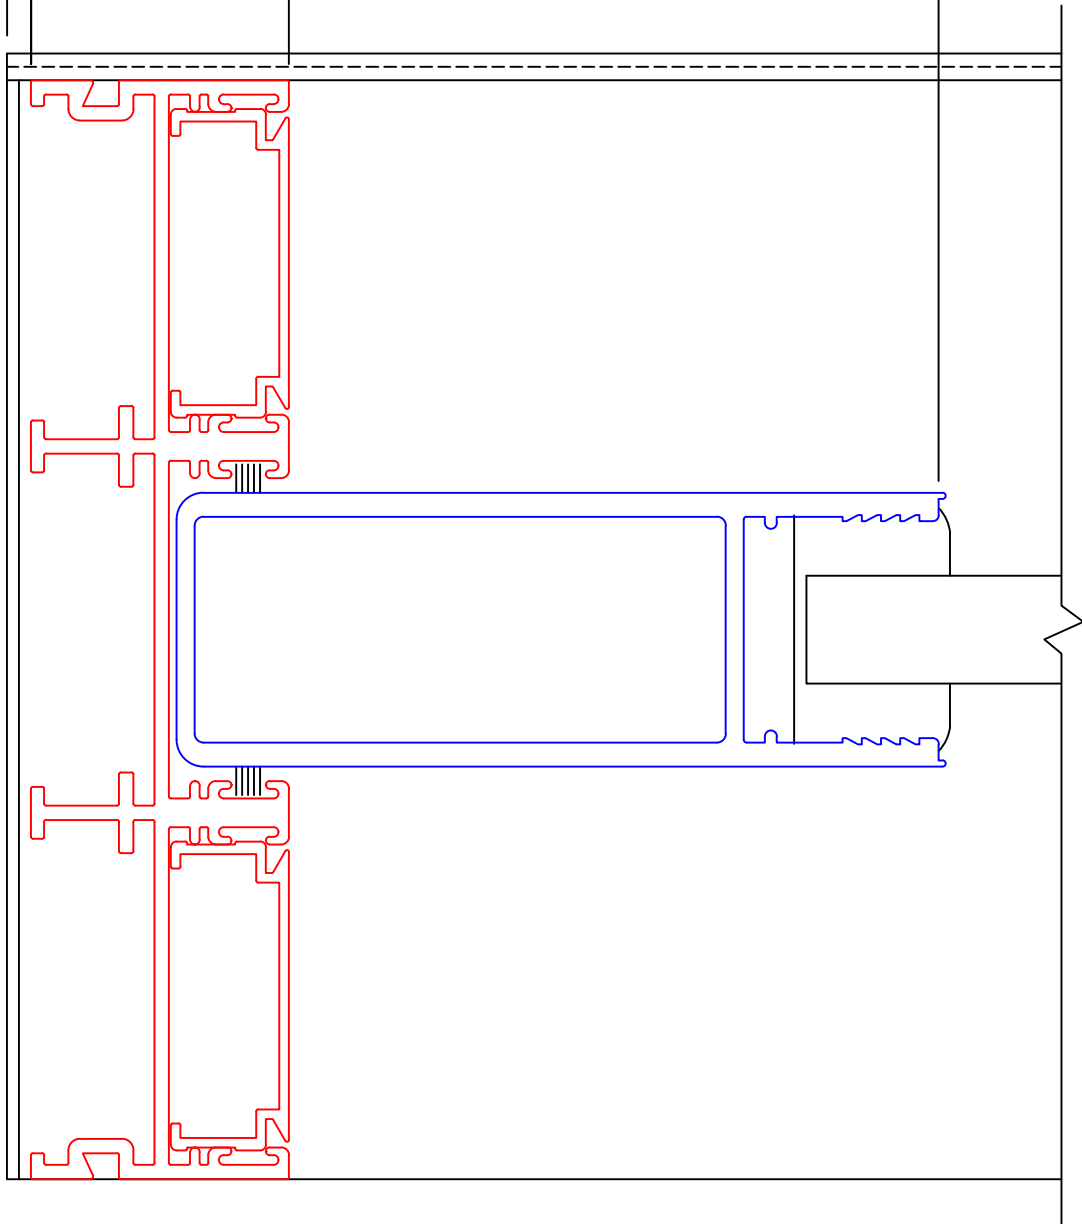

(USE RULER TO SCALE DIMENSIONS IN INCHES)
SCALE: 1/4

MULTI-SLIDE CORNER DOOR DETAILS WITH SCREENS - OXVXO SHOWN

NOTE: CENTERLINES ARE NOT DIVIDED EQUALLY; CONFIRM CENTERLINES WHEN REQUIRED.

OXVXO DOOR

- *NET FRAME WIDTH DOES NOT INCLUDE SILL PAN.
- SILL PAN EXTENDS 1/8" BEYOND EACH JAMB.
- PLAN VIEW DOES NOT SHOW RISER.
- EXTERIOR RATED PRODUCTS HAVE WEEP SLOTS ON HORIZONTAL SILLS.
- GLASS PENETRATION: 11/16"

(USE RULER TO SCALE DIMENSIONS IN INCHES)

SCALE: FULL

OXX DOOR

MULTI-SLIDE
HEAD DETAIL

0 0.5 1
(USE RULER TO SCALE DIMENSIONS IN INCHES)
SCALE: FULL

OXX DOOR

(USE RULER TO SCALE DIMENSIONS IN INCHES)

SCALE: FULL

OX DOOR

3

FIXED JAMB

$\frac{1}{8}$ " FOR
SILL PAN

$4\frac{3}{4}$ "

$1\frac{5}{16}$ "

$5\frac{3}{4}$ "
FRAME
DEPTH

EXTERIOR

(USE RULER TO SCALE DIMENSIONS IN INCHES)

SCALE: FULL

OXX DOOR

INTERLOCKERS

EXTERIOR

(USE RULER TO SCALE DIMENSIONS IN INCHES)

SCALE: 1/2

OXVXO DOOR