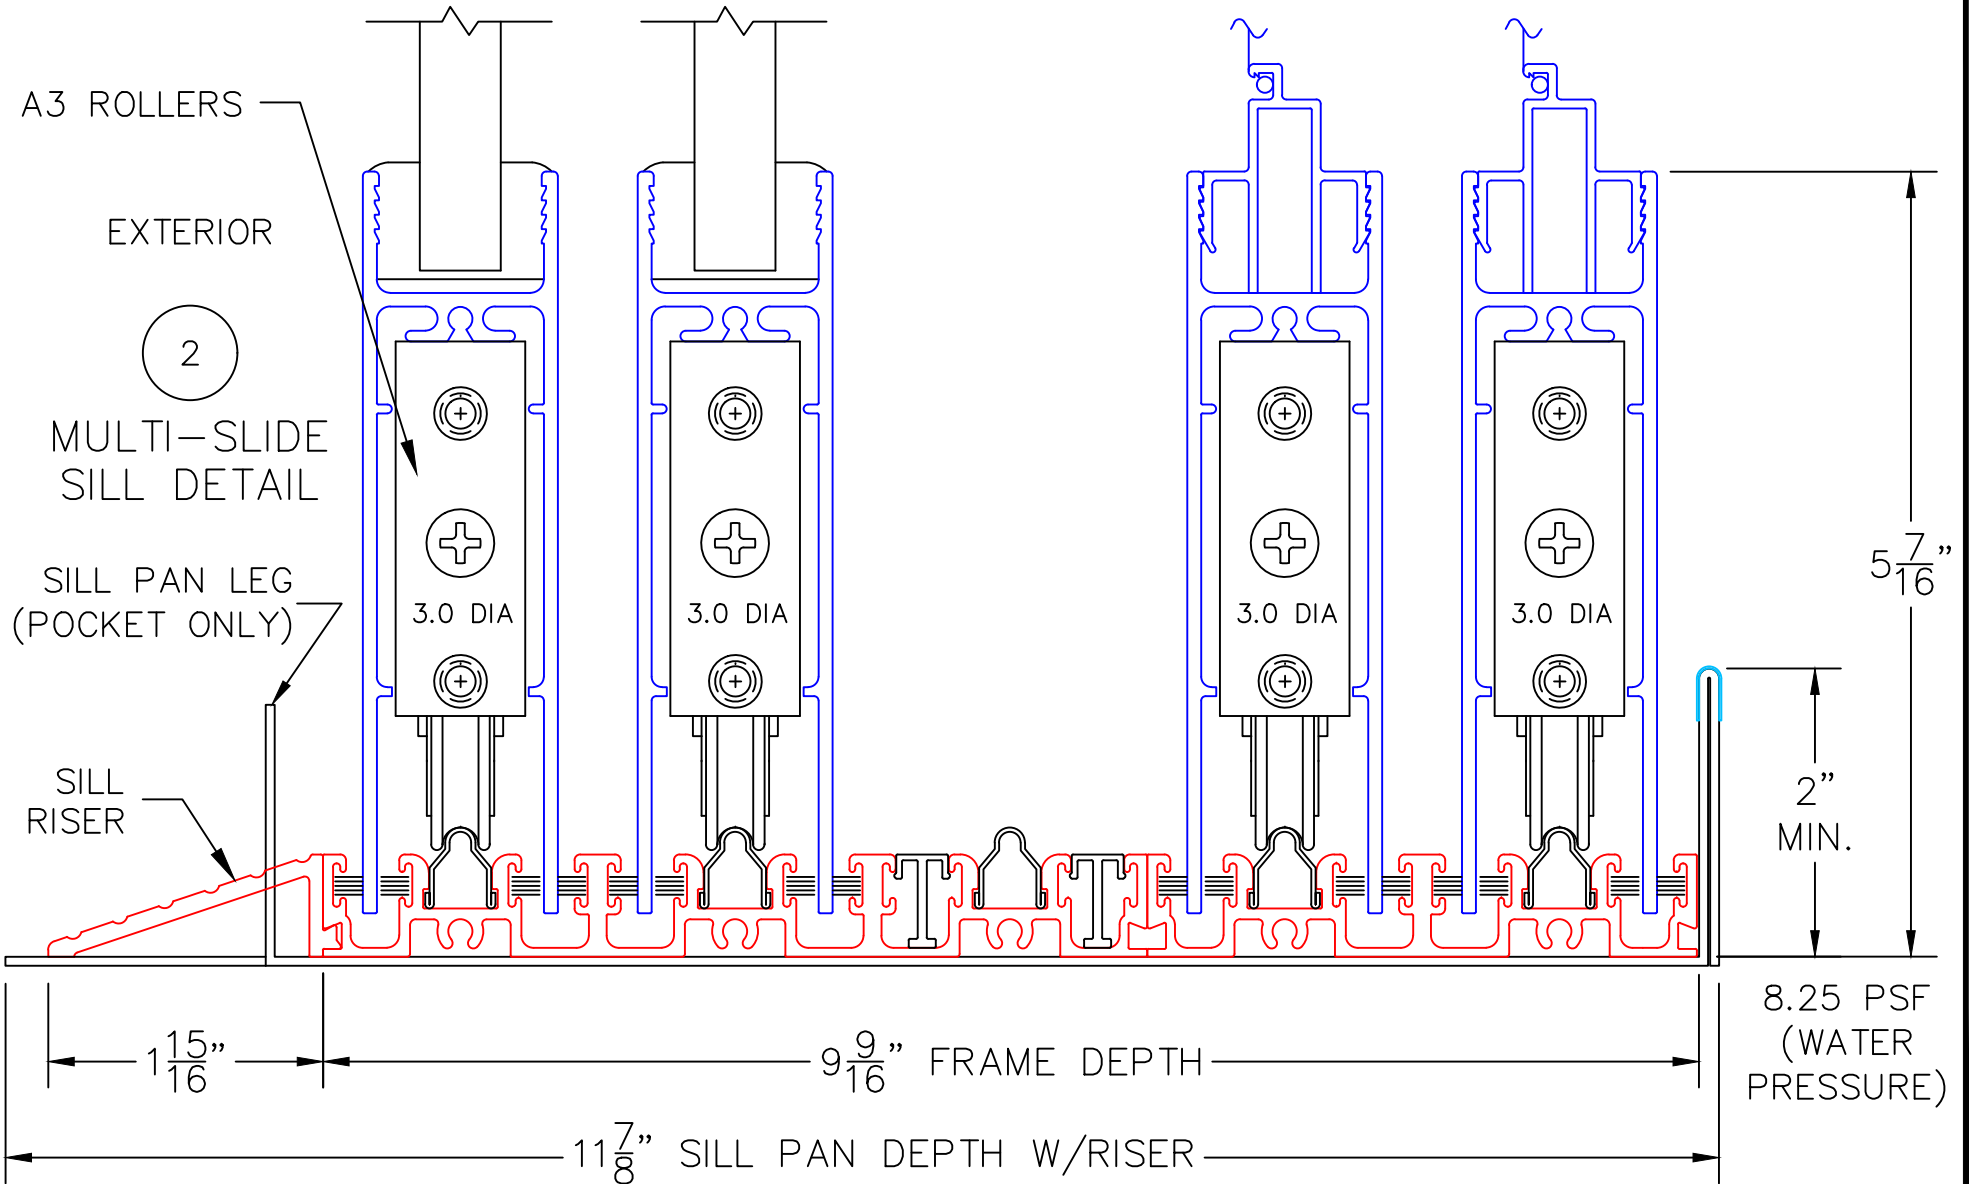

MULTI-SLIDE POCKET DOOR DETAILS
PXX DOOR WITH SCREENS

(USE RULER TO SCALE DIMENSIONS IN INCHES)
SCALE: 1/4"

NOTE: CENTERLINES ARE NOT DIVIDED EQUALLY; CONFIRM CENTERLINES WHEN REQUIRED.

- *NET FRAME WIDTH DOES NOT INCLUDE SILL PAN.
- SILL PAN EXTENDS 1/8" BEYOND EACH JAMB.
- PLAN VIEW DOES NOT SHOW RISER.
- EXTERIOR RATED PRODUCTS HAVE WEEP SLOTS ON HORIZONTAL SILLS.
- GLASS PENETRATION: 11/16"

(USE RULER TO SCALE DIMENSIONS IN INCHES)

SCALE: 3/4

PXX DOOR

MULTI-SLIDE
HEAD DETAIL

PXX DOOR

(USE RULER TO SCALE DIMENSIONS IN INCHES)

SCALE: 3/4

(USE RULER TO SCALE DIMENSIONS IN INCHES)

(USE RULER TO SCALE DIMENSIONS IN INCHES)

SCALE: 1/2

PXX DOOR

2-PIECE POCKET INTERLOCKER

(USE RULER TO SCALE DIMENSIONS IN INCHES)

SCALE: 3/4

PXX DOOR

6

INTERLOCKERS

EXTERIOR

(USE RULER TO SCALE DIMENSIONS IN INCHES)

SCALE: 3/4

PXX DOOR

7