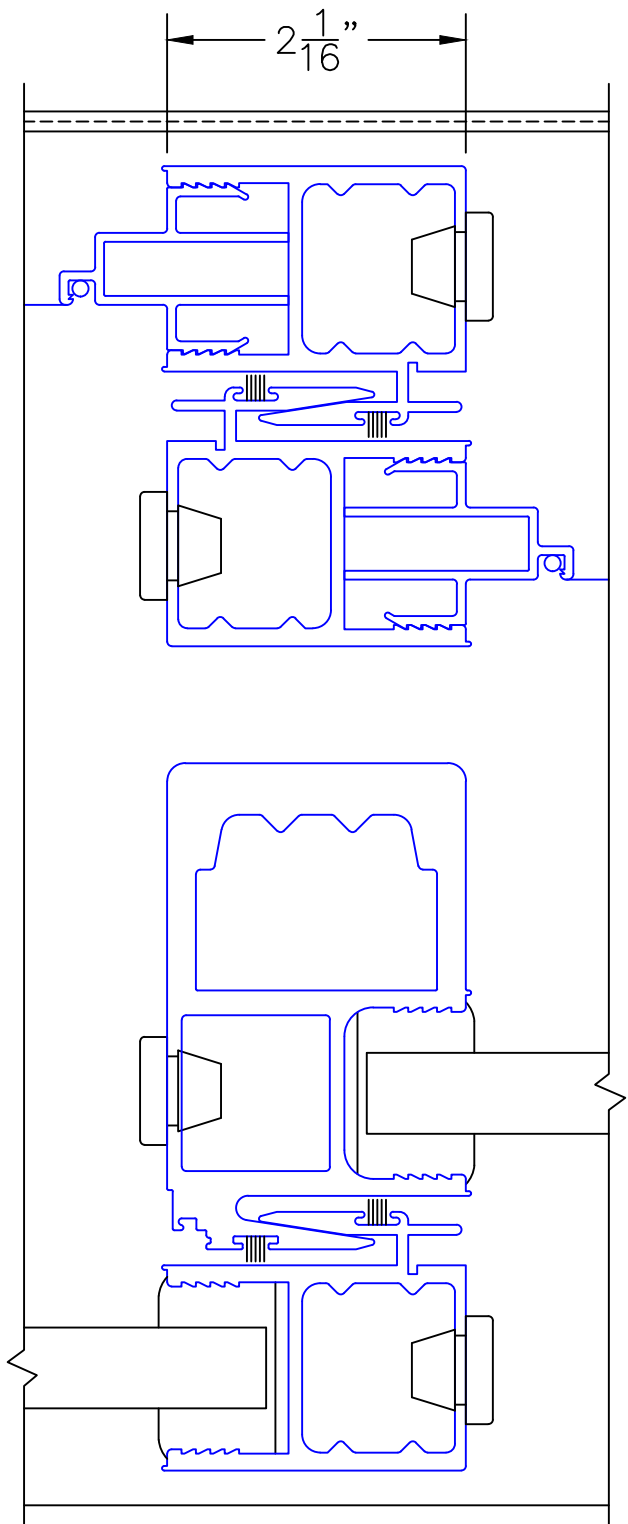

MULTI-SLIDE POCKET DOOR DETAILS
PXX DOOR WITH SCREENS

(USE RULER TO SCALE DIMENSIONS IN INCHES)
SCALE: 1/4"

NOTE: CENTERLINES ARE NOT DIVIDED EQUALLY; CONFIRM CENTERLINES WHEN REQUIRED.

- *NET FRAME WIDTH DOES NOT INCLUDE SILL PAN.
- SILL PAN EXTENDS 1/8" BEYOND EACH JAMB.
- PLAN VIEW DOES NOT SHOW RISER.
- EXTERIOR RATED PRODUCTS HAVE WEEP SLOTS ON HORIZONTAL SILLS.
- GLASS PENETRATION: 11/16"

(USE RULER TO SCALE DIMENSIONS IN INCHES)

SCALE: 3/4

PXX DOOR

MULTI-SLIDE
HEAD DETAIL

PXX DOOR

(USE RULER TO SCALE DIMENSIONS IN INCHES)

SCALE: 3/4

(USE RULER TO SCALE DIMENSIONS IN INCHES)

(USE RULER TO SCALE DIMENSIONS IN INCHES)

SCALE: 1/2

PXX DOOR

2-PIECE POCKET INTERLOCKER

(USE RULER TO SCALE DIMENSIONS IN INCHES)

SCALE: 3/4

PXX DOOR

6

INTERLOCKERS

EXTERIOR

(USE RULER TO SCALE DIMENSIONS IN INCHES)

SCALE: 3/4

PXX DOOR

7