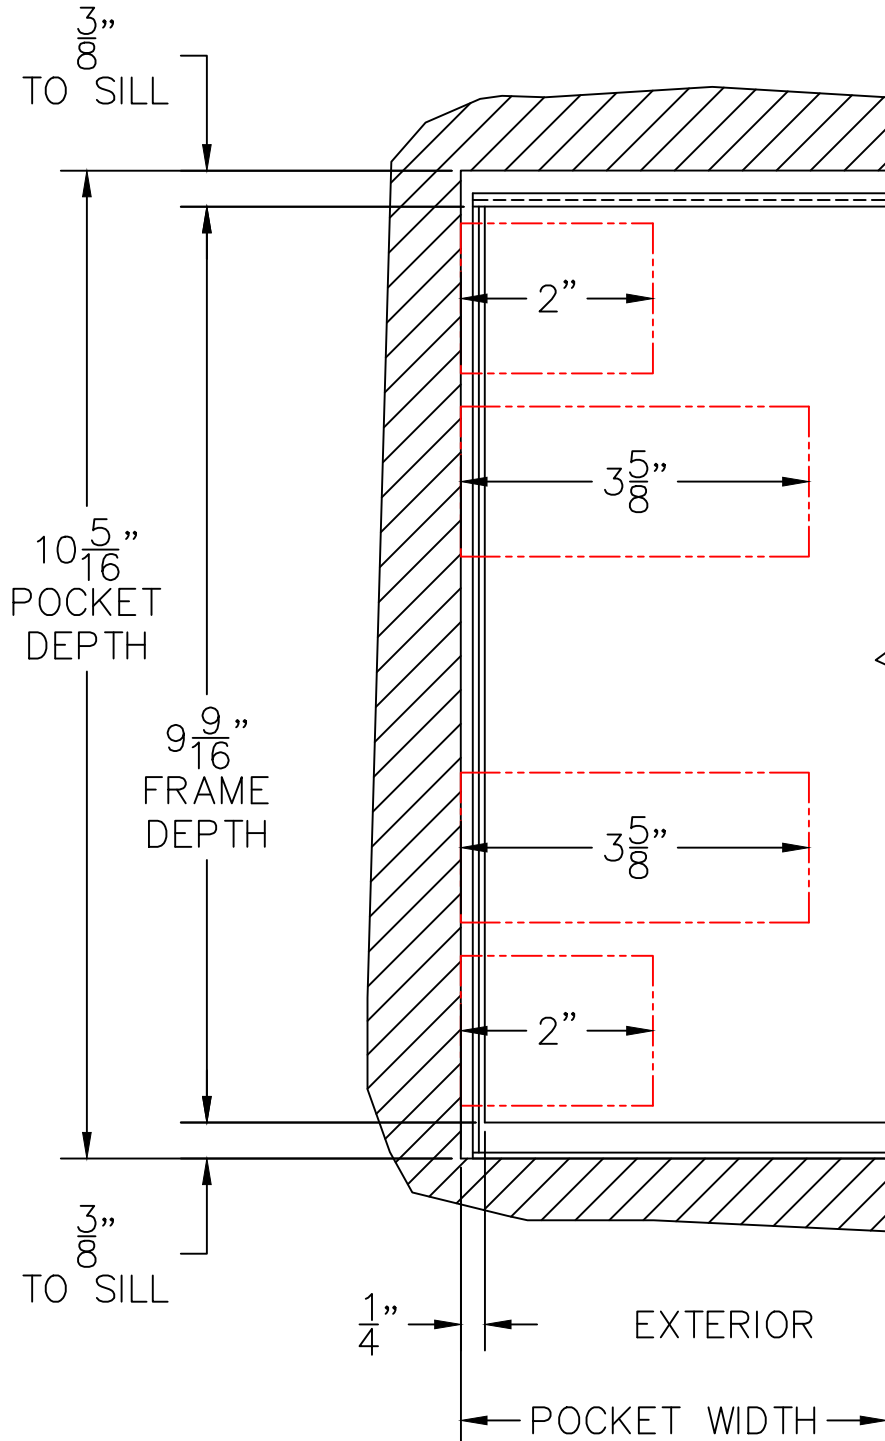

MULTI-SLIDE POCKET DOOR DETAILS
PXX DOOR WITH SCREENS

(USE RULER TO SCALE DIMENSIONS IN INCHES)
SCALE: 1/4"

NOTE: CENTERLINES ARE NOT DIVIDED EQUALLY; CONFIRM CENTERLINES WHEN REQUIRED.

- *NET FRAME WIDTH DOES NOT INCLUDE SILL PAN.
- SILL PAN EXTENDS 1/8" BEYOND EACH JAMB.
- PLAN VIEW DOES NOT SHOW RISER.
- EXTERIOR RATED PRODUCTS HAVE WEEP SLOTS ON HORIZONTAL SILLS.
- GLASS PENETRATION: 11/16"

(USE RULER TO SCALE DIMENSIONS IN INCHES)

SCALE: 3/4

PXX DOOR

MULTI-SLIDE
HEAD DETAIL

PXX DOOR

(USE RULER TO SCALE DIMENSIONS IN INCHES)

SCALE: 3/4

(USE RULER TO SCALE DIMENSIONS IN INCHES)

(USE RULER TO SCALE DIMENSIONS IN INCHES)

SCALE: 1/2

PXX DOOR

2-PIECE POCKET INTERLOCKER

(USE RULER TO SCALE DIMENSIONS IN INCHES)

SCALE: 3/4

PXX DOOR

6

INTERLOCKERS

EXTERIOR

(USE RULER TO SCALE DIMENSIONS IN INCHES)

SCALE: 3/4

PXX DOOR

7