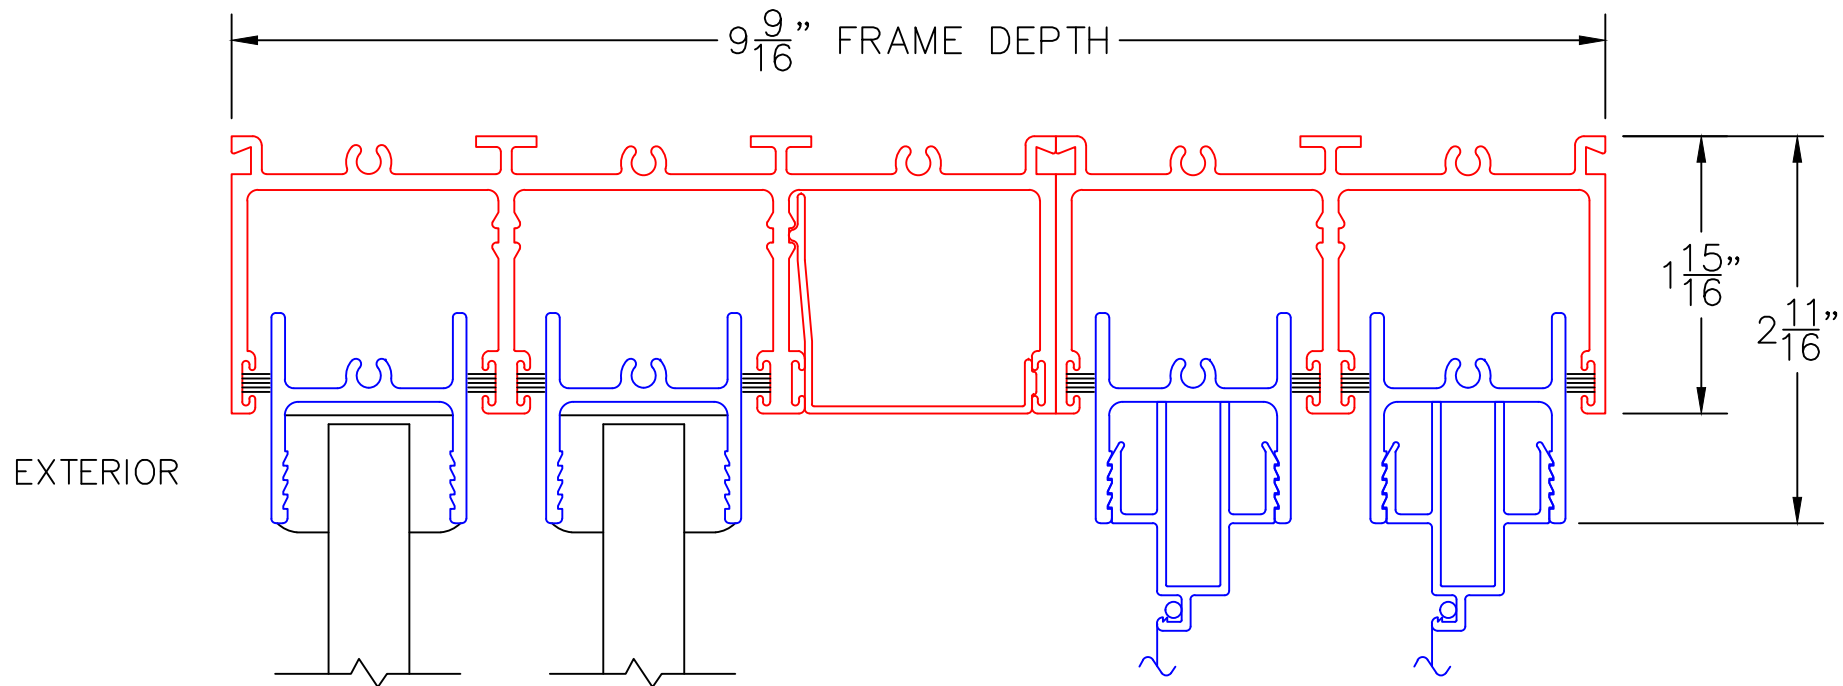

MULTI-SLIDE POCKET DOOR DETAILS
PXX DOOR WITH SCREENS

(USE RULER TO SCALE DIMENSIONS IN INCHES)
SCALE: 1/4"

NOTE: CENTERLINES ARE NOT DIVIDED EQUALLY; CONFIRM CENTERLINES WHEN REQUIRED.

- *NET FRAME WIDTH DOES NOT INCLUDE SILL PAN.
- SILL PAN EXTENDS 1/8" BEYOND EACH JAMB.
- PLAN VIEW DOES NOT SHOW RISER.
- EXTERIOR RATED PRODUCTS HAVE WEEP SLOTS ON HORIZONTAL SILLS.
- GLASS PENETRATION: 11/16"

(USE RULER TO SCALE DIMENSIONS IN INCHES)

SCALE: 3/4

PXX DOOR

MULTI-SLIDE
HEAD DETAIL

PXX DOOR

(USE RULER TO SCALE DIMENSIONS IN INCHES)

SCALE: 3/4

(USE RULER TO SCALE DIMENSIONS IN INCHES)

(USE RULER TO SCALE DIMENSIONS IN INCHES)

SCALE: 1/2

PXX DOOR

2-PIECE POCKET INTERLOCKER

(USE RULER TO SCALE DIMENSIONS IN INCHES)

SCALE: 3/4

PXX DOOR

6

INTERLOCKERS

EXTERIOR

(USE RULER TO SCALE DIMENSIONS IN INCHES)

SCALE: 3/4

PXX DOOR

7