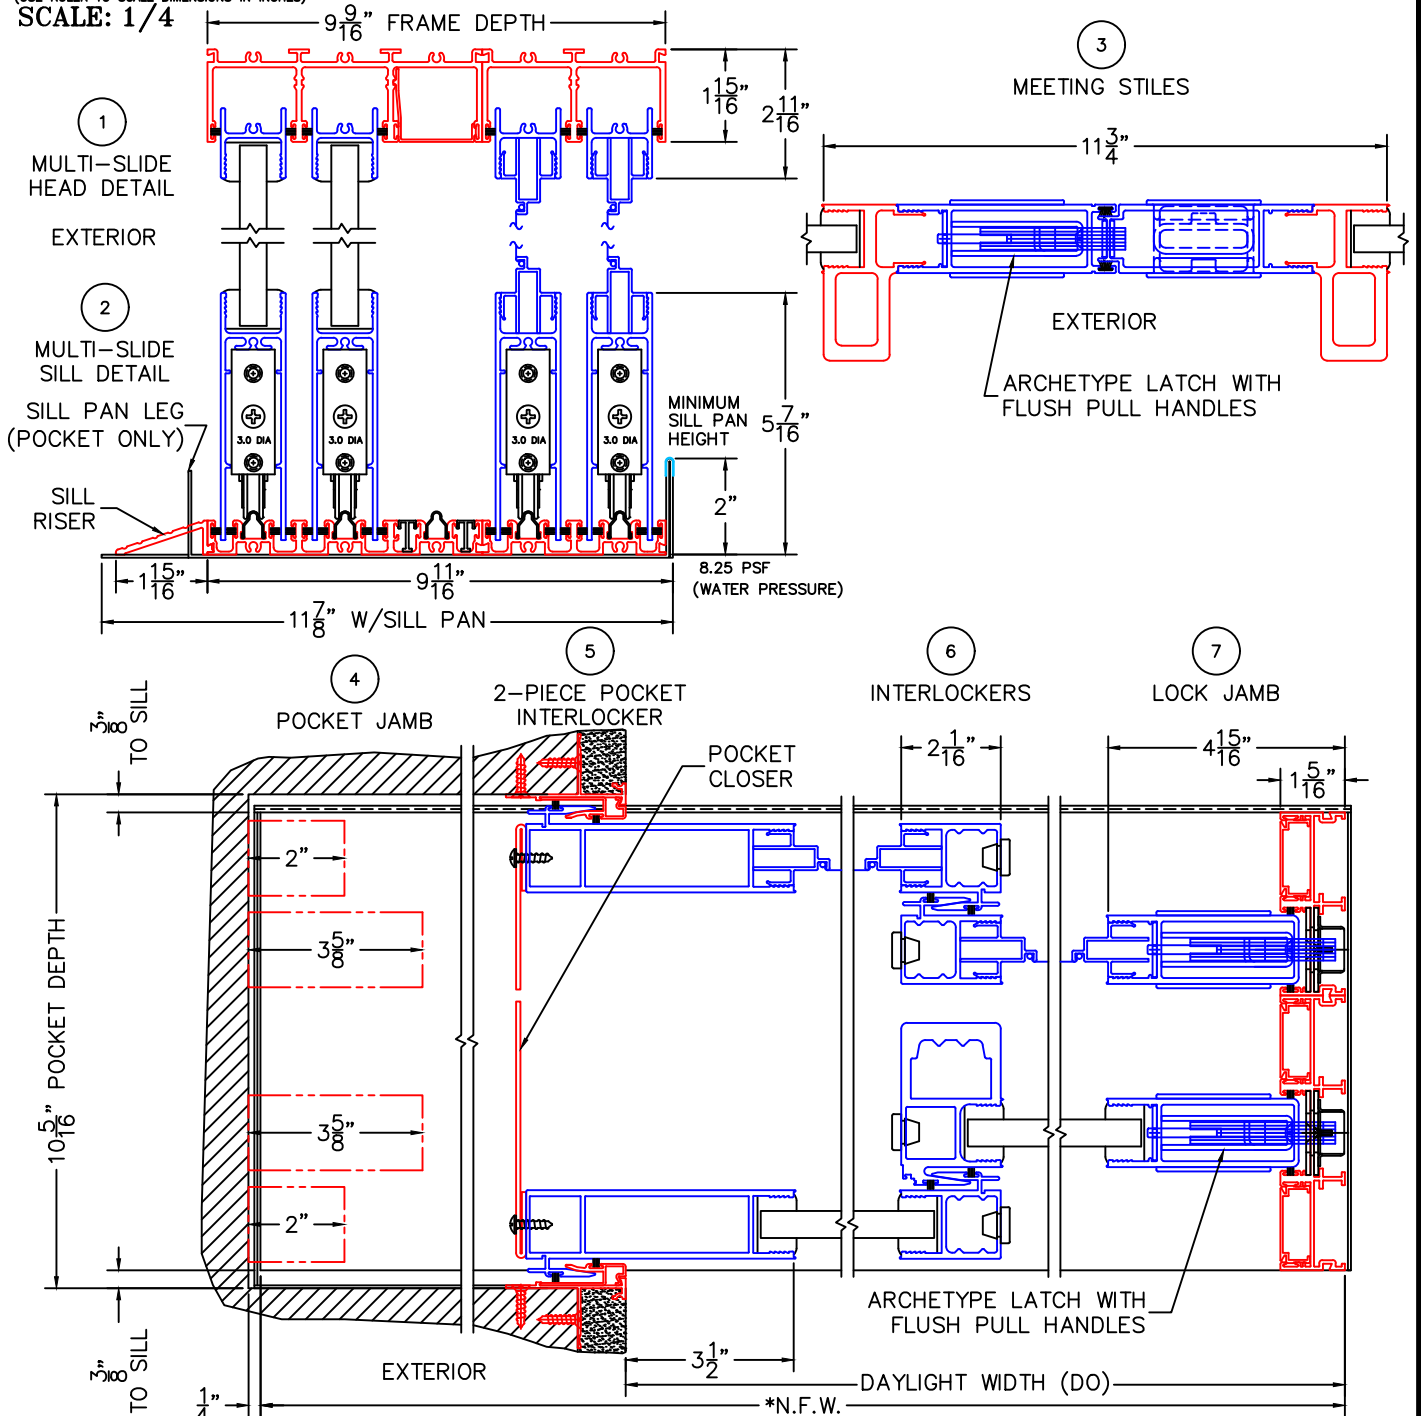

MULTI-SLIDE POCKET DOOR DETAILS
PXX DOOR WITH SCREENS

(USE RULER TO SCALE DIMENSIONS IN INCHES)
SCALE: 1/4"

NOTE: CENTERLINES ARE NOT DIVIDED EQUALLY; CONFIRM CENTERLINES WHEN REQUIRED.

- *NET FRAME WIDTH DOES NOT INCLUDE SILL PAN.
- SILL PAN EXTENDS 1/8" BEYOND EACH JAMB.
- PLAN VIEW DOES NOT SHOW RISER.
- EXTERIOR RATED PRODUCTS HAVE WEEP SLOTS ON HORIZONTAL SILLS.
- GLASS PENETRATION: 11/16"

(USE RULER TO SCALE DIMENSIONS IN INCHES)

SCALE: 3/4

PXX DOOR

MULTI-SLIDE
HEAD DETAIL

PXX DOOR

(USE RULER TO SCALE DIMENSIONS IN INCHES)

SCALE: 3/4

(USE RULER TO SCALE DIMENSIONS IN INCHES)

(USE RULER TO SCALE DIMENSIONS IN INCHES)

SCALE: 1/2

PXX DOOR

2-PIECE POCKET INTERLOCKER

(USE RULER TO SCALE DIMENSIONS IN INCHES)

SCALE: 3/4

PXX DOOR

6

INTERLOCKERS

EXTERIOR

(USE RULER TO SCALE DIMENSIONS IN INCHES)

SCALE: 3/4

PXX DOOR

7