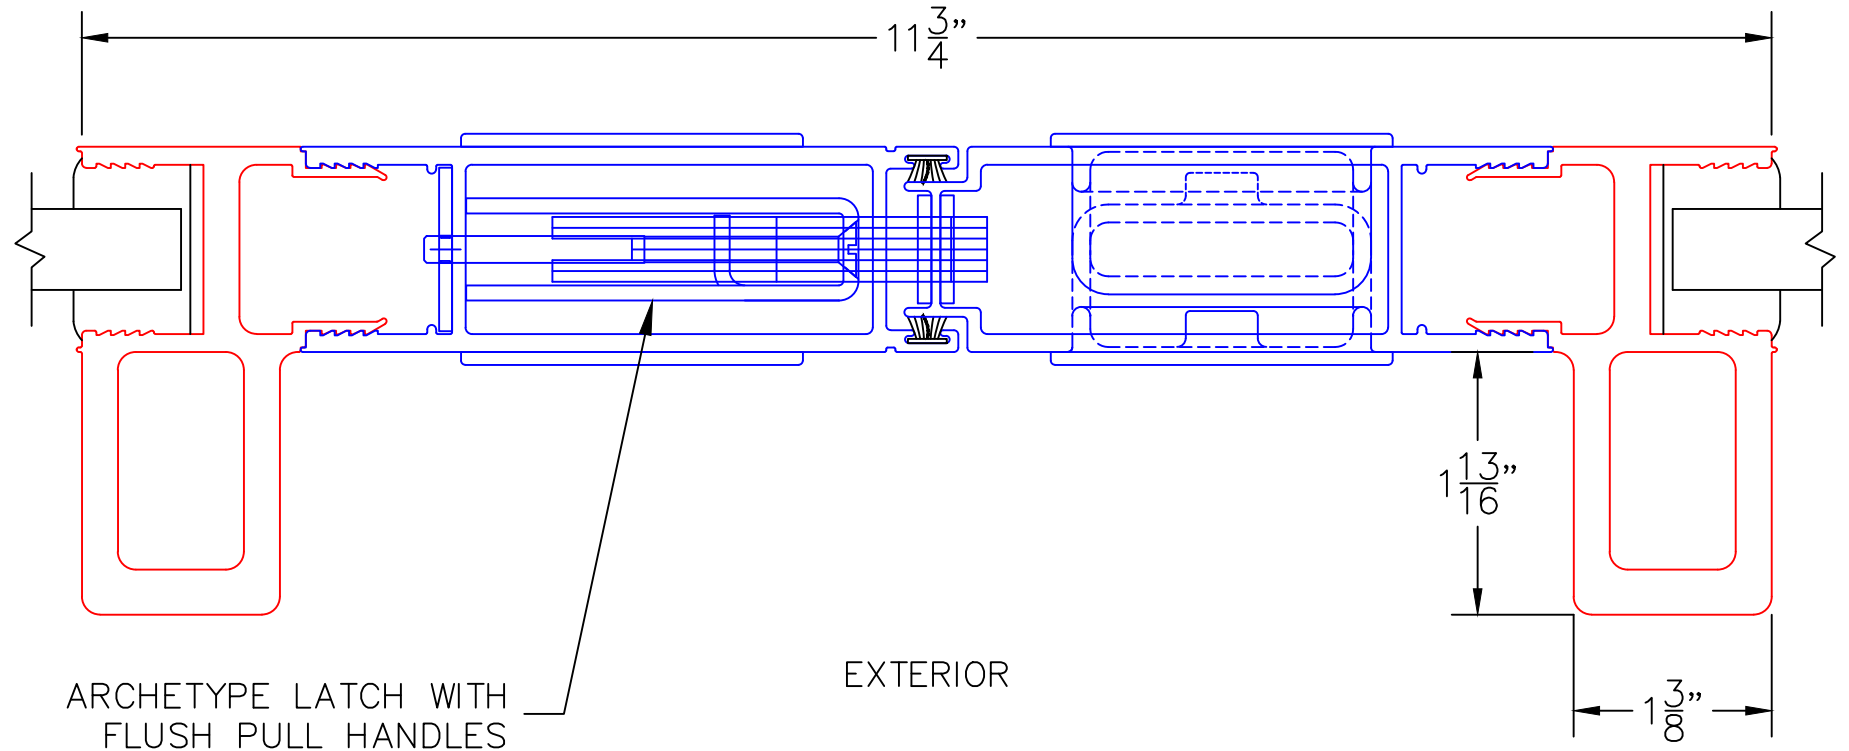

(USE RULER TO SCALE DIMENSIONS IN INCHES)

SCALE: 3/4

PXXIXXP DOOR

3

MEETING STILES