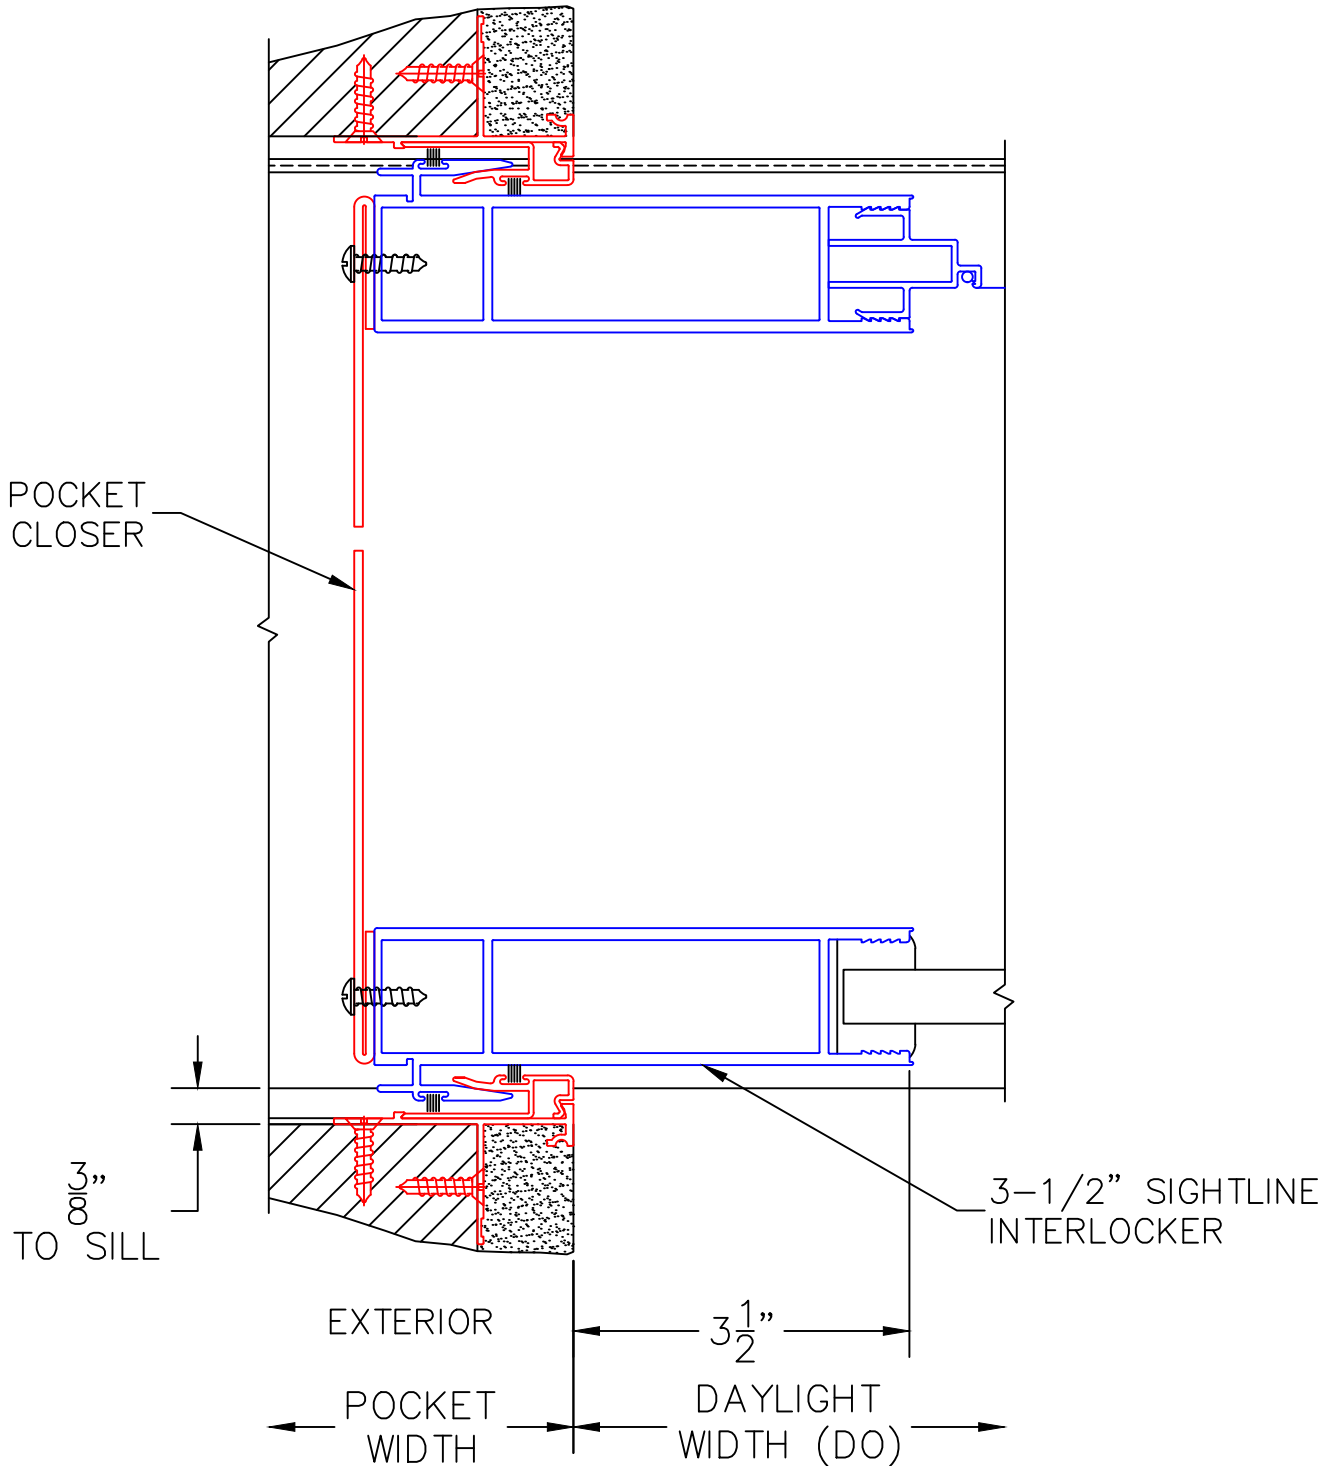

MULTI-SLIDE POCKET DOOR DETAILS
PXX DOOR WITH SCREENS

(USE RULER TO SCALE DIMENSIONS IN INCHES)
SCALE: 1/4"

NOTE: CENTERLINES ARE NOT DIVIDED EQUALLY; CONFIRM CENTERLINES WHEN REQUIRED.

- *NET FRAME WIDTH DOES NOT INCLUDE SILL PAN.
- SILL PAN EXTENDS 1/8" BEYOND EACH JAMB.
- PLAN VIEW DOES NOT SHOW RISER.
- EXTERIOR RATED PRODUCTS HAVE WEEP SLOTS ON HORIZONTAL SILLS.
- GLASS PENETRATION: 11/16"

SCALE: 3/4

PXXIXXP DOOR

3

MEETING STILES

(USE RULER TO SCALE DIMENSIONS IN INCHES)

SCALE: 1/2

PXX DOOR

POCKET JAMB

(USE RULER TO SCALE DIMENSIONS IN INCHES)

SCALE: 1/2

PXX DOOR

2-PIECE POCKET INTERLOCKER

(USE RULER TO SCALE DIMENSIONS IN INCHES)

SCALE: 3/4

PXX DOOR

6

INTERLOCKERS

EXTERIOR

(USE RULER TO SCALE DIMENSIONS IN INCHES)

SCALE: 3/4

PXX DOOR

7