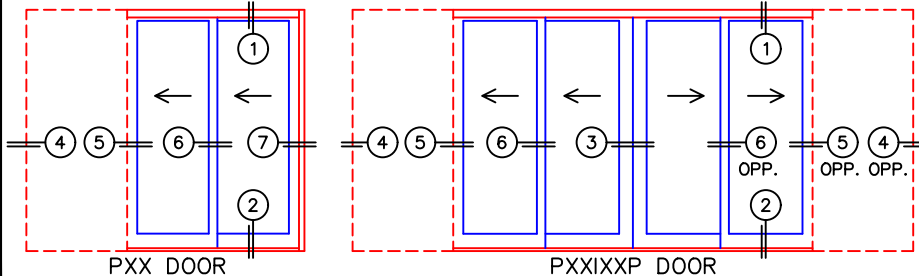

MULTI-SLIDE POCKET DOOR DETAILS
PXX DOOR WITH SCREENS

(USE RULER TO SCALE DIMENSIONS IN INCHES)
SCALE: 1/4"

NOTE: CENTERLINES ARE NOT DIVIDED EQUALLY; CONFIRM CENTERLINES WHEN REQUIRED.

- *NET FRAME WIDTH DOES NOT INCLUDE SILL PAN.
- SILL PAN EXTENDS 1/8" BEYOND EACH JAMB.
- PLAN VIEW DOES NOT SHOW RISER.
- EXTERIOR RATED PRODUCTS HAVE WEEP SLOTS ON HORIZONTAL SILLS.
- GLASS PENETRATION: 11/16"

(USE RULER TO SCALE DIMENSIONS IN INCHES)

SCALE: 3/4

PXX DOOR

MULTI-SLIDE
HEAD DETAIL

PXX DOOR

(USE RULER TO SCALE DIMENSIONS IN INCHES)

SCALE: 3/4

(USE RULER TO SCALE DIMENSIONS IN INCHES)

(USE RULER TO SCALE DIMENSIONS IN INCHES)

SCALE: 1/2

PXX DOOR

2-PIECE POCKET INTERLOCKER

(USE RULER TO SCALE DIMENSIONS IN INCHES)

SCALE: 3/4

PXX DOOR

6

INTERLOCKERS

EXTERIOR

(USE RULER TO SCALE DIMENSIONS IN INCHES)

SCALE: 3/4

PXX DOOR

7