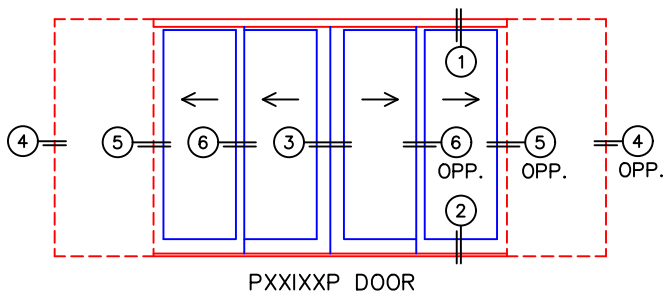

(USE RULER TO SCALE DIMENSIONS IN INCHES)

SCALE: 1/4

MULTI-SLIDE POCKET DOOR DETAILS

NOTE: CENTERLINES ARE NOT DIVIDED EQUALLY; CONFIRM CENTERLINES WHEN REQUIRED.

-\*NET FRAME WIDTH DOES NOT INCLUDE SILL PAN.  
-SILL PAN EXTENDS 1/8" BEYOND EACH JAMB.  
-PLAN VIEW DOES NOT SHOW RISER.

-GLASS PENETRATION: 11/16"  
-EXTERIOR RATED PRODUCTS HAVE  
WEEP SLOTS ON HORIZONTAL SILLS.

(USE RULER TO SCALE DIMENSIONS IN INCHES)

**SCALE: FULL**

PXX DOOR

①  
MULTI-SLIDE  
HEAD DETAIL

EXTERIOR

(USE RULER TO SCALE DIMENSIONS IN INCHES)

**SCALE: FULL**

PXX DOOR

(USE RULER TO SCALE DIMENSIONS IN INCHES)

SCALE: 3/4

PXXIXXP DOOR

3

MEETING STILES

(USE RULER TO SCALE DIMENSIONS IN INCHES)

SCALE: FULL

PXX DOOR

4

POCKET JAMB

(USE RULER TO SCALE DIMENSIONS IN INCHES)

SCALE: 3/4

PXX DOOR

5