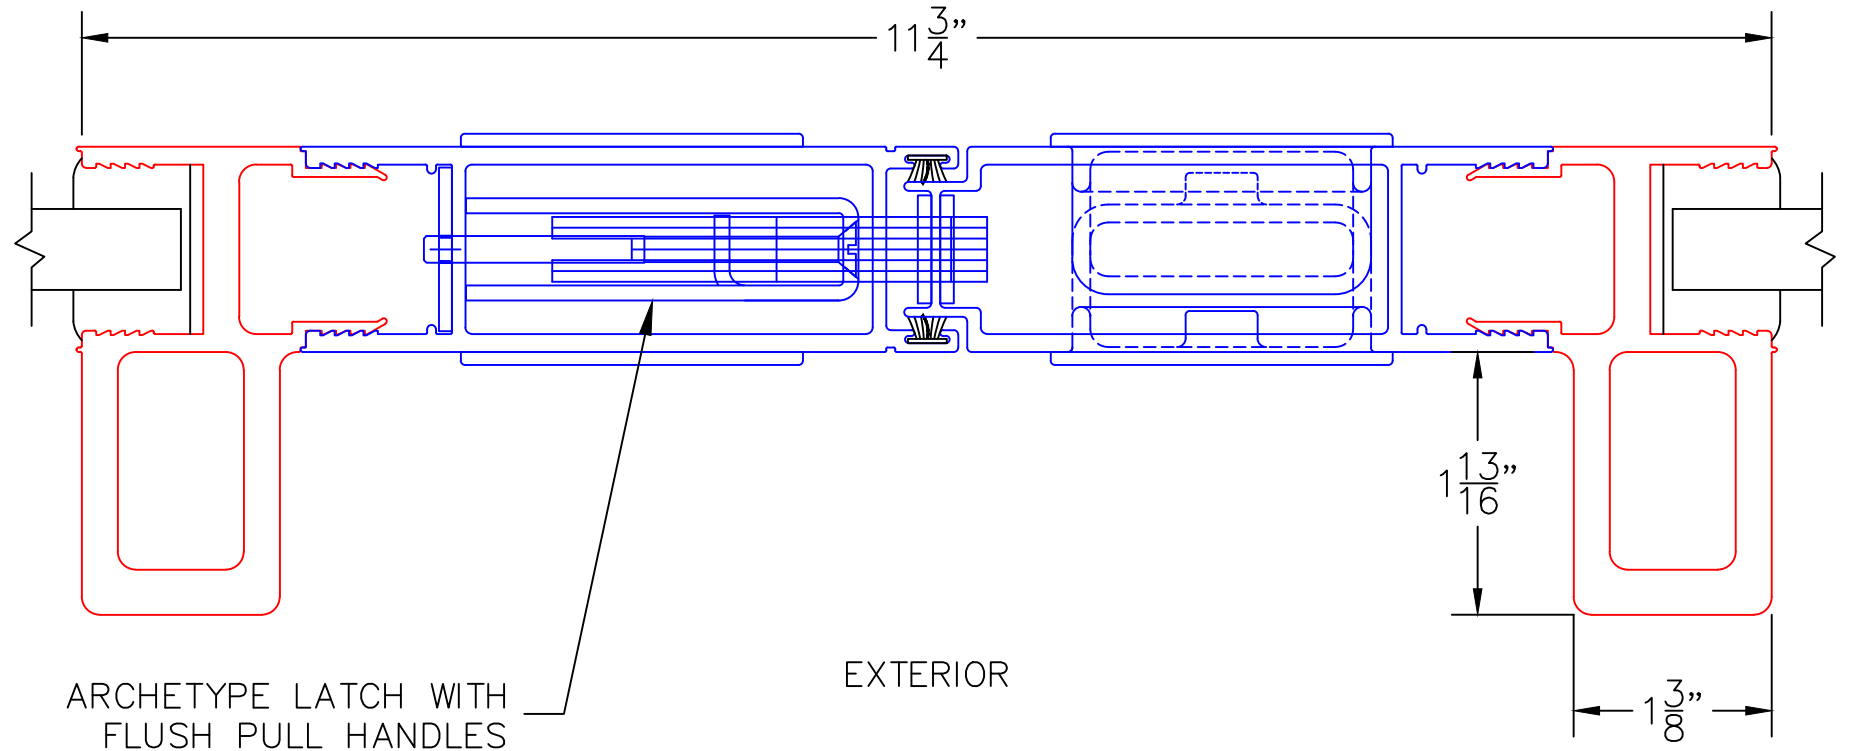

-GLASS PENETRATION: 11/16"  
-EXTERIOR RATED PRODUCTS HAVE  
WEEP SLOTS ON HORIZONTAL SILLS.

(USE RULER TO SCALE DIMENSIONS IN INCHES)

**SCALE: FULL**

PXX DOOR

①  
MULTI-SLIDE  
HEAD DETAIL

EXTERIOR

(USE RULER TO SCALE DIMENSIONS IN INCHES)

**SCALE: FULL**

PXX DOOR

(USE RULER TO SCALE DIMENSIONS IN INCHES)

SCALE: 3/4

PXXIXXP DOOR

3

MEETING STILES

(USE RULER TO SCALE DIMENSIONS IN INCHES)

SCALE: FULL

PXX DOOR

4

POCKET JAMB

(USE RULER TO SCALE DIMENSIONS IN INCHES)

SCALE: 3/4

PXX DOOR

5

2-PIECE  
POCKET INTERLOCKER

3-1/2" SIGHTLINE  
INTERLOCKER

(USE RULER TO SCALE DIMENSIONS IN INCHES)

**SCALE: FULL**

PXX DOOR

6

INTERLOCKERS

EXTERIOR