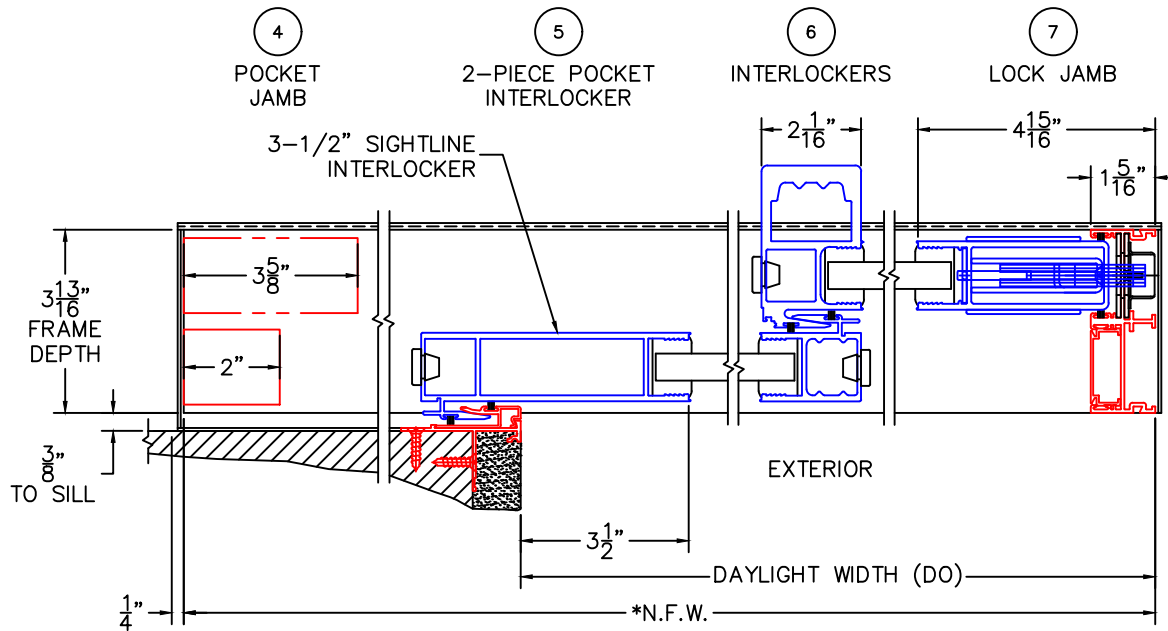

(USE RULER TO SCALE DIMENSIONS IN INCHES)

SCALE: 1/4

MULTI-SLIDE POCKET DOOR DETAILS

NOTE: CENTERLINES ARE NOT DIVIDED EQUALLY; CONFIRM CENTERLINES WHEN REQUIRED.

-\*NET FRAME WIDTH DOES NOT INCLUDE SILL PAN.  
-SILL PAN EXTENDS 1/8" BEYOND EACH JAMB.  
-PLAN VIEW DOES NOT SHOW RISER.

-GLASS PENETRATION: 11/16"  
-EXTERIOR RATED PRODUCTS HAVE  
WEEP SLOTS ON HORIZONTAL SILLS.

(USE RULER TO SCALE DIMENSIONS IN INCHES)

**SCALE: FULL**

PXX DOOR

①  
MULTI-SLIDE  
HEAD DETAIL

EXTERIOR

(USE RULER TO SCALE DIMENSIONS IN INCHES)

**SCALE: FULL**

PXX DOOR

(USE RULER TO SCALE DIMENSIONS IN INCHES)

SCALE: 3/4

PXXIXXP DOOR

3

MEETING STILES

(USE RULER TO SCALE DIMENSIONS IN INCHES)

SCALE: FULL

PXX DOOR

4

POCKET JAMB

(USE RULER TO SCALE DIMENSIONS IN INCHES)

SCALE: 3/4

PXX DOOR

5