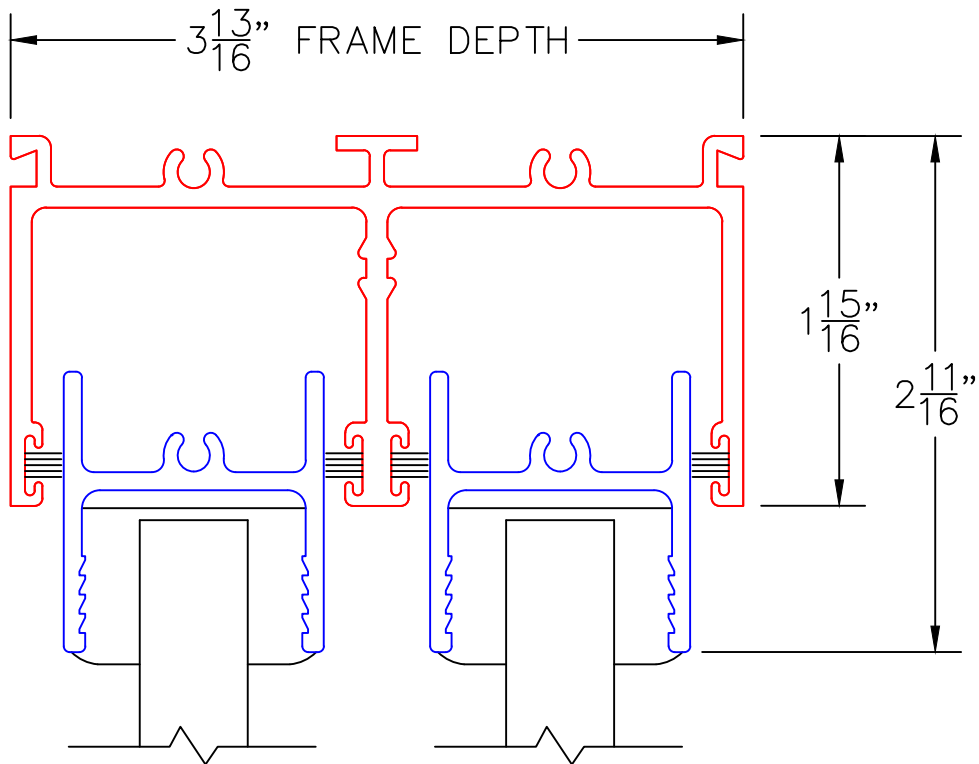

-GLASS PENETRATION: 11/16"  
-EXTERIOR RATED PRODUCTS HAVE  
WEEP SLOTS ON HORIZONTAL SILLS.

(USE RULER TO SCALE DIMENSIONS IN INCHES)

**SCALE: FULL**

PXX DOOR

①  
MULTI-SLIDE  
HEAD DETAIL

EXTERIOR

(USE RULER TO SCALE DIMENSIONS IN INCHES)

**SCALE: FULL**

PXX DOOR

(USE RULER TO SCALE DIMENSIONS IN INCHES)

SCALE: 3/4

PXXIXXP DOOR

3

MEETING STILES

(USE RULER TO SCALE DIMENSIONS IN INCHES)

SCALE: FULL

PXX DOOR

4

POCKET JAMB

(USE RULER TO SCALE DIMENSIONS IN INCHES)

SCALE: 3/4

PXX DOOR

5

0 0.5 1  
(USE RULER TO SCALE DIMENSIONS IN INCHES)  
**SCALE: FULL**

PXX DOOR

7

LOCK JAMB