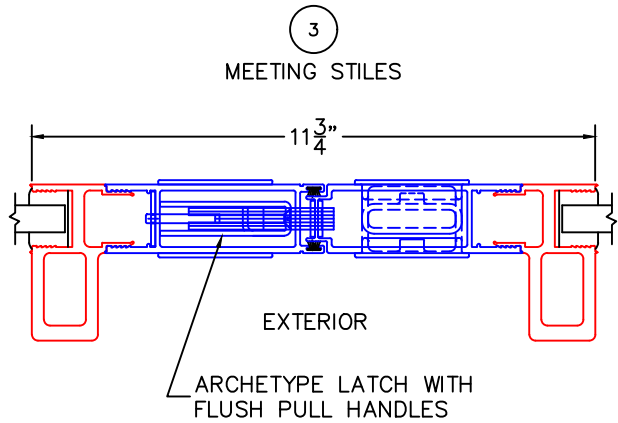

(USE RULER TO SCALE DIMENSIONS IN INCHES)

SCALE: 1/4

MULTI-SLIDE POCKET DOOR DETAILS

NOTE: CENTERLINES ARE NOT DIVIDED EQUALLY; CONFIRM CENTERLINES WHEN REQUIRED.

-\*NET FRAME WIDTH DOES NOT INCLUDE SILL PAN.  
-SILL PAN EXTENDS 1/8" BEYOND EACH JAMB.  
-PLAN VIEW DOES NOT SHOW RISER.

-GLASS PENETRATION: 11/16"  
-EXTERIOR RATED PRODUCTS HAVE  
WEEP SLOTS ON HORIZONTAL SILLS.

(USE RULER TO SCALE DIMENSIONS IN INCHES)

**SCALE: FULL**

PXX DOOR

①  
MULTI-SLIDE  
HEAD DETAIL

EXTERIOR

(USE RULER TO SCALE DIMENSIONS IN INCHES)

**SCALE: FULL**

PXX DOOR

(USE RULER TO SCALE DIMENSIONS IN INCHES)

SCALE: 3/4

PXXIXXP DOOR

3

MEETING STILES

(USE RULER TO SCALE DIMENSIONS IN INCHES)

SCALE: FULL

PXX DOOR

4

POCKET JAMB

(USE RULER TO SCALE DIMENSIONS IN INCHES)

SCALE: 3/4

PXX DOOR

5