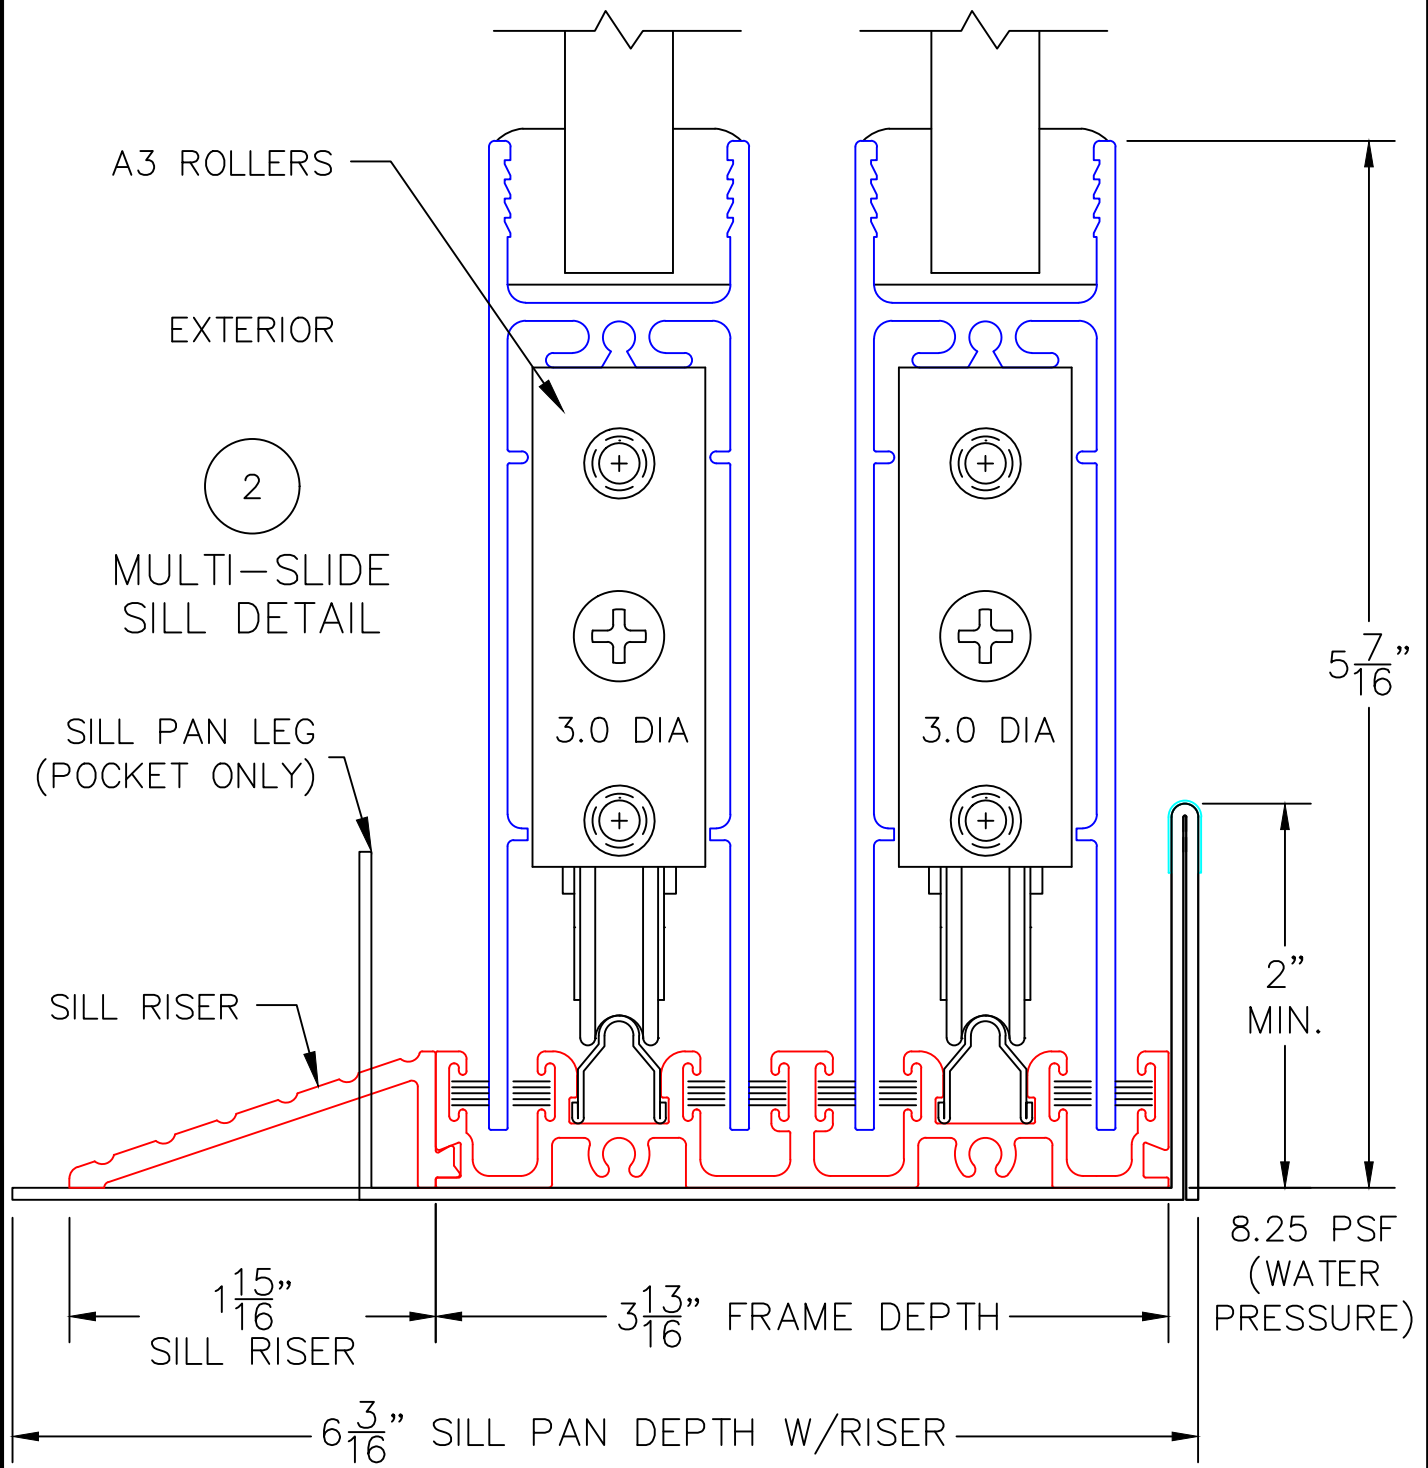

(USE RULER TO SCALE DIMENSIONS IN INCHES)

SCALE: 1/4

MULTI-SLIDE POCKET DOOR DETAILS

NOTE: CENTERLINES ARE NOT DIVIDED EQUALLY; CONFIRM CENTERLINES WHEN REQUIRED.

-\*NET FRAME WIDTH DOES NOT INCLUDE SILL PAN.  
-SILL PAN EXTENDS 1/8" BEYOND EACH JAMB.  
-PLAN VIEW DOES NOT SHOW RISER.

-GLASS PENETRATION: 11/16"  
-EXTERIOR RATED PRODUCTS HAVE  
WEEP SLOTS ON HORIZONTAL SILLS.

(USE RULER TO SCALE DIMENSIONS IN INCHES)

**SCALE: FULL**

PXX DOOR

①  
MULTI-SLIDE  
HEAD DETAIL

EXTERIOR

(USE RULER TO SCALE DIMENSIONS IN INCHES)

**SCALE: FULL**

PXX DOOR

(USE RULER TO SCALE DIMENSIONS IN INCHES)

SCALE: 3/4

PXXIXXP DOOR

3

MEETING STILES

(USE RULER TO SCALE DIMENSIONS IN INCHES)