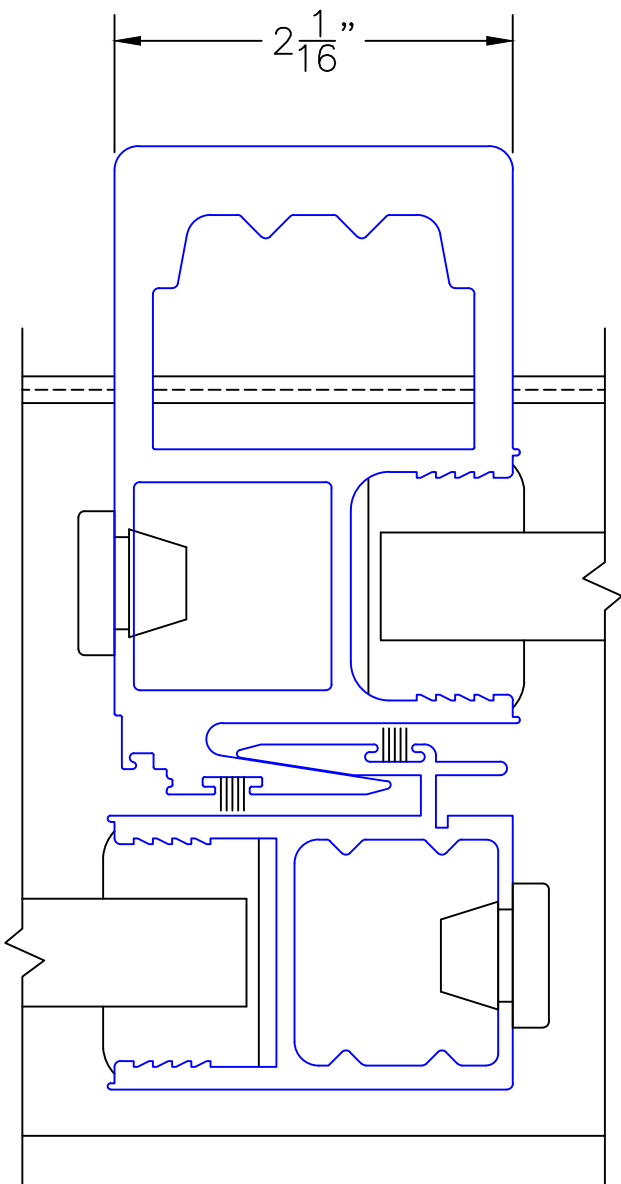

(USE RULER TO SCALE DIMENSIONS IN INCHES)

SCALE: 1/4

MULTI-SLIDE POCKET DOOR DETAILS

NOTE: CENTERLINES ARE NOT DIVIDED EQUALLY; CONFIRM CENTERLINES WHEN REQUIRED.

-\*NET FRAME WIDTH DOES NOT INCLUDE SILL PAN.  
-SILL PAN EXTENDS 1/8" BEYOND EACH JAMB.  
-PLAN VIEW DOES NOT SHOW RISER.

-GLASS PENETRATION: 11/16"  
-EXTERIOR RATED PRODUCTS HAVE  
WEEP SLOTS ON HORIZONTAL SILLS.

(USE RULER TO SCALE DIMENSIONS IN INCHES)

**SCALE: FULL**

PXX DOOR

①  
MULTI-SLIDE  
HEAD DETAIL

EXTERIOR

(USE RULER TO SCALE DIMENSIONS IN INCHES)

2-PIECE  
POCKET INTERLOCKER

3-1/2" SIGHTLINE  
INTERLOCKER

(USE RULER TO SCALE DIMENSIONS IN INCHES)

**SCALE: FULL**

PXX DOOR

6

INTERLOCKERS

EXTERIOR

0 0.5 1  
(USE RULER TO SCALE DIMENSIONS IN INCHES)  
**SCALE: FULL**

PXX DOOR

7

LOCK JAMB