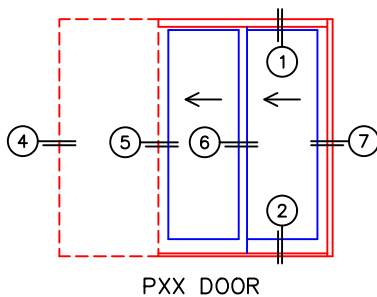

(USE RULER TO SCALE DIMENSIONS IN INCHES)

SCALE: 1/4

MULTI-SLIDE POCKET DOOR DETAILS

NOTE: CENTERLINES ARE NOT DIVIDED EQUALLY; CONFIRM CENTERLINES WHEN REQUIRED.

-\*NET FRAME WIDTH DOES NOT INCLUDE SILL PAN.  
-SILL PAN EXTENDS 1/8" BEYOND EACH JAMB.  
-PLAN VIEW DOES NOT SHOW RISER.

-GLASS PENETRATION: 11/16"  
-EXTERIOR RATED PRODUCTS HAVE  
WEEP SLOTS ON HORIZONTAL SILLS.

(USE RULER TO SCALE DIMENSIONS IN INCHES)

**SCALE: FULL**

PXX DOOR

①  
MULTI-SLIDE  
HEAD DETAIL

EXTERIOR

(USE RULER TO SCALE DIMENSIONS IN INCHES)

**SCALE: FULL**

PXX DOOR

(USE RULER TO SCALE DIMENSIONS IN INCHES)

SCALE: 3/4

PXXIXXP DOOR

3

MEETING STILES

(USE RULER TO SCALE DIMENSIONS IN INCHES)

SCALE: FULL

PXX DOOR

4

POCKET JAMB

(USE RULER TO SCALE DIMENSIONS IN INCHES)

SCALE: 3/4

PXX DOOR

5