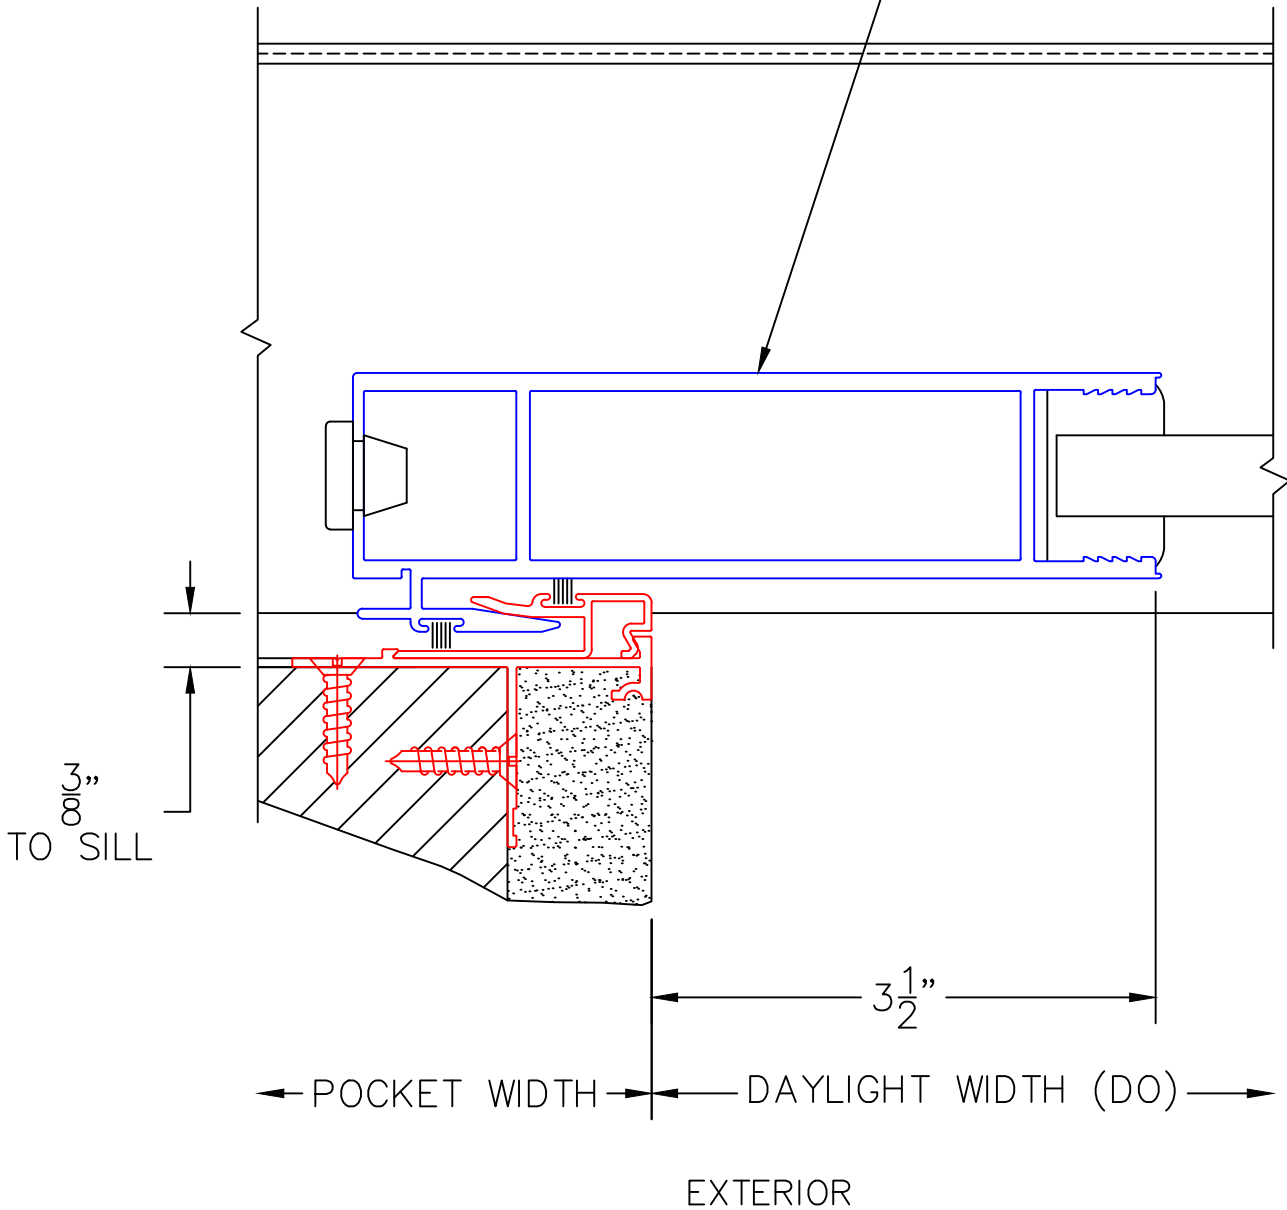

-GLASS PENETRATION: 11/16"  
-EXTERIOR RATED PRODUCTS HAVE  
WEEP SLOTS ON HORIZONTAL SILLS.

(USE RULER TO SCALE DIMENSIONS IN INCHES)

**SCALE: FULL**

PXX DOOR

①  
MULTI-SLIDE  
HEAD DETAIL

EXTERIOR

(USE RULER TO SCALE DIMENSIONS IN INCHES)

SCALE: FULL

PXX DOOR

4

POCKET JAMB

(USE RULER TO SCALE DIMENSIONS IN INCHES)

SCALE: 3/4

PXX DOOR

5

2-PIECE  
POCKET INTERLOCKER

3-1/2" SIGHTLINE  
INTERLOCKER

(USE RULER TO SCALE DIMENSIONS IN INCHES)

**SCALE: FULL**

PXX DOOR

6

INTERLOCKERS

EXTERIOR

0 0.5 1  
(USE RULER TO SCALE DIMENSIONS IN INCHES)  
**SCALE: FULL**

PXX DOOR

7

LOCK JAMB