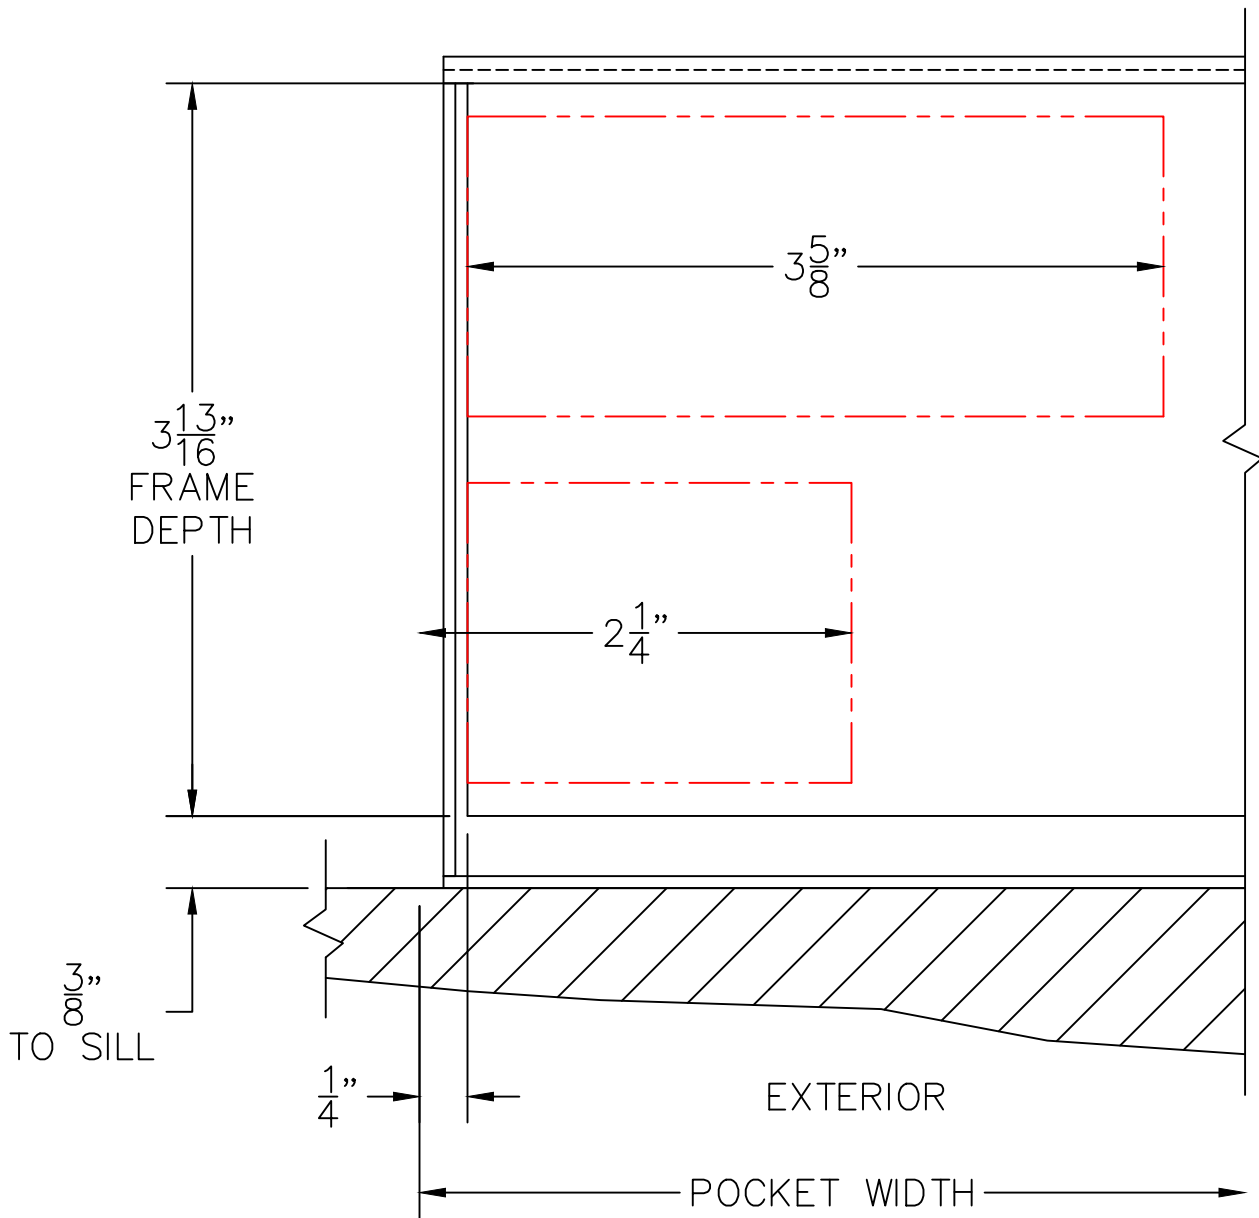

(USE RULER TO SCALE DIMENSIONS IN INCHES)

SCALE: 1/4

MULTI-SLIDE POCKET DOOR DETAILS

NOTE: CENTERLINES ARE NOT DIVIDED EQUALLY; CONFIRM CENTERLINES WHEN REQUIRED.

-\*NET FRAME WIDTH DOES NOT INCLUDE SILL PAN.  
-SILL PAN EXTENDS 1/8" BEYOND EACH JAMB.  
-PLAN VIEW DOES NOT SHOW RISER.

-GLASS PENETRATION: 11/16"  
-EXTERIOR RATED PRODUCTS HAVE  
WEEP SLOTS ON HORIZONTAL SILLS.

(USE RULER TO SCALE DIMENSIONS IN INCHES)

**SCALE: FULL**

PXX DOOR

①  
MULTI-SLIDE  
HEAD DETAIL

EXTERIOR

(USE RULER TO SCALE DIMENSIONS IN INCHES)

**SCALE: FULL**

PXX DOOR

(USE RULER TO SCALE DIMENSIONS IN INCHES)

SCALE: 3/4

PXXIXXP DOOR

3

MEETING STILES

(USE RULER TO SCALE DIMENSIONS IN INCHES)

SCALE: FULL

PXX DOOR

4

POCKET JAMB

(USE RULER TO SCALE DIMENSIONS IN INCHES)

SCALE: 3/4

PXX DOOR

5