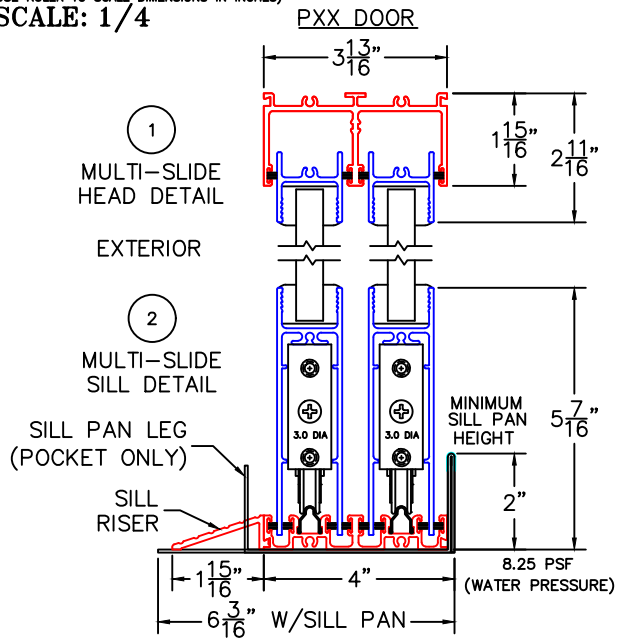

(USE RULER TO SCALE DIMENSIONS IN INCHES)

SCALE: 1/4

MULTI-SLIDE POCKET DOOR DETAILS

NOTE: CENTERLINES ARE NOT DIVIDED EQUALLY; CONFIRM CENTERLINES WHEN REQUIRED.

-\*NET FRAME WIDTH DOES NOT INCLUDE SILL PAN.  
-SILL PAN EXTENDS 1/8" BEYOND EACH JAMB.  
-PLAN VIEW DOES NOT SHOW RISER.

-GLASS PENETRATION: 11/16"  
-EXTERIOR RATED PRODUCTS HAVE  
WEEP SLOTS ON HORIZONTAL SILLS.

(USE RULER TO SCALE DIMENSIONS IN INCHES)

**SCALE: FULL**

PXX DOOR

①  
MULTI-SLIDE  
HEAD DETAIL

EXTERIOR

(USE RULER TO SCALE DIMENSIONS IN INCHES)

SCALE: FULL

PXX DOOR

4

POCKET JAMB

(USE RULER TO SCALE DIMENSIONS IN INCHES)

SCALE: 3/4

PXX DOOR

5

0 0.5 1  
(USE RULER TO SCALE DIMENSIONS IN INCHES)  
**SCALE: FULL**

PXX DOOR

7

LOCK JAMB