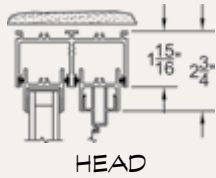

# NORWOOD 3050 MULTI-SLIDE & POCKET DOOR

CONFIGURATIONS	MAX PANEL WIDTH	MAX PANEL HEIGHT	BEST SHGC	BEST U-VALUE
<ul style="list-style-type: none"> <li>Unlimited Multi-Slide, Curved, Pocket, and Corner applications.</li> </ul>	96"	156"	0.18	0.48

## ELEVATION VIEW: PXXP WITH SCREENS CONFIGURATION

POCKET AND POCKET INTERLOCKERS

POCKET AND POCKET INTERLOCKERS WITH STANDARD 3-1/2" SIGHTLINE EXTENDER