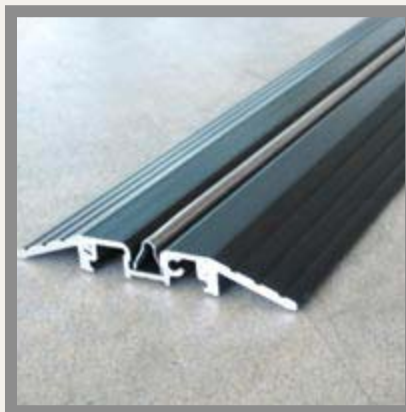

ADA Compliant:

Shown herein, the Norwood 3050 comes with an optional threshold that meets the American Disabilities Act requirement of 1/2" tall. Regardless of which threshold is selected, the Norwood 3050 has a minimal starting force and operating force (less than 5 lbs. on 300 lbs. panel) and when coupled with the ADA lever (see page 37), the Norwood 3050 is the ideal sliding door for applications requiring ADA standards.

For budget driven jobs, Fleetwood offers entry level products. See page 34 for more information.