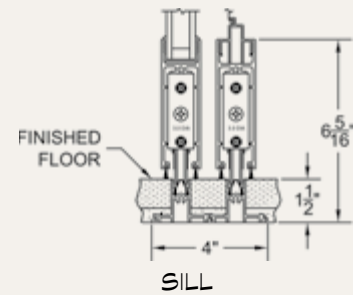

## ELEVATION VIEW: PXXP WITH SCREENS CONFIGURATION

POCKET AND POCKET INTERLOCKERS

POCKET AND POCKET INTERLOCKERS WITH STANDARD 3-1/2" SIGHTLINE EXTENDER