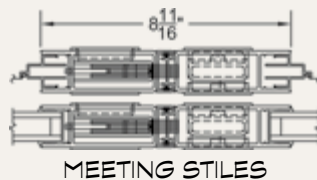

# NORWOOD 3050 MULTI-SLIDE & POCKET DOOR

CONFIGURATIONS	MAX PANEL WIDTH	MAX PANEL HEIGHT	BEST SHGC	BEST U-VALUE
<ul style="list-style-type: none"> <li>Unlimited Multi-Slide, Curved, Pocket, and Corner applications.</li> </ul>	96"	156"	0.18	0.48

## ELEVATION VIEW: PXXP WITH SCREENS CONFIGURATION

POCKET AND POCKET INTERLOCKERS

POCKET AND POCKET INTERLOCKERS WITH STANDARD 3-1/2" SIGHTLINE EXTENDER