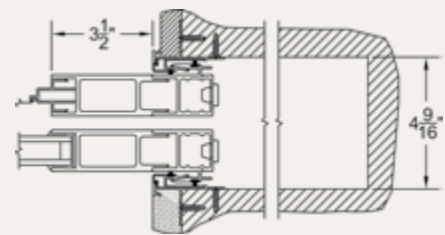

# NORWOOD 3050 MULTI-SLIDE & POCKET DOOR

CONFIGURATIONS	MAX PANEL WIDTH	MAX PANEL HEIGHT	BEST SHGC	BEST U-VALUE
<ul style="list-style-type: none"> <li>Unlimited Multi-Slide, Curved, Pocket, and Corner applications.</li> </ul>	96"	156"	0.18	0.48

## ELEVATION VIEW: PXXP WITH SCREENS CONFIGURATION

POCKET AND POCKET INTERLOCKERS

POCKET AND POCKET INTERLOCKERS WITH STANDARD 3-1/2" SIGHTLINE EXTENDER