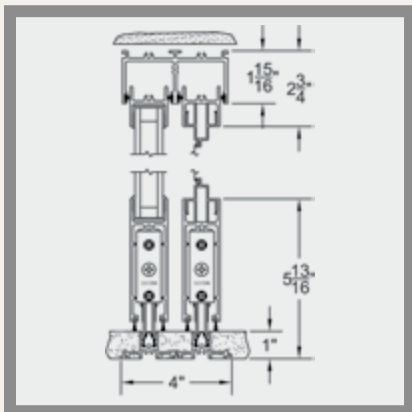

Deluxe Screen:

Ours is the best sliding screen door made because we use the same extruded aluminum parts as the glass panels and it therefore has all of the glass panel's excellent features, e.g. Archetype hardware and precision bearing rollers. The detail above shows the optional 1" sill.