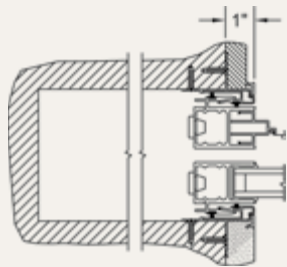

# NORWOOD 3050 MULTI-SLIDE & POCKET DOOR

CONFIGURATIONS	MAX PANEL WIDTH	MAX PANEL HEIGHT	BEST SHGC	BEST U-VALUE
<ul style="list-style-type: none"> <li>Unlimited Multi-Slide, Curved, Pocket, and Corner applications.</li> </ul>	96"	156"	0.18	0.48

## ELEVATION VIEW: PXXP WITH SCREENS CONFIGURATION

POCKET AND POCKET INTERLOCKERS

POCKET AND POCKET INTERLOCKERS WITH STANDARD 3-1/2" SIGHTLINE EXTENDER