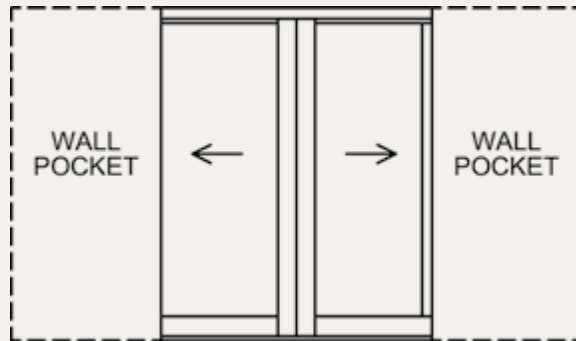

# NORWOOD 3050 MULTI-SLIDE & POCKET DOOR

CONFIGURATIONS	MAX PANEL WIDTH	MAX PANEL HEIGHT	BEST SHGC	BEST U-VALUE
<ul style="list-style-type: none"> <li>Unlimited Multi-Slide, Curved, Pocket, and Corner applications.</li> </ul>	96"	156"	0.18	0.48

## ELEVATION VIEW: PXXP WITH SCREENS CONFIGURATION

POCKET AND POCKET INTERLOCKERS

POCKET AND POCKET INTERLOCKERS WITH STANDARD 3-1/2" SIGHTLINE EXTENDER