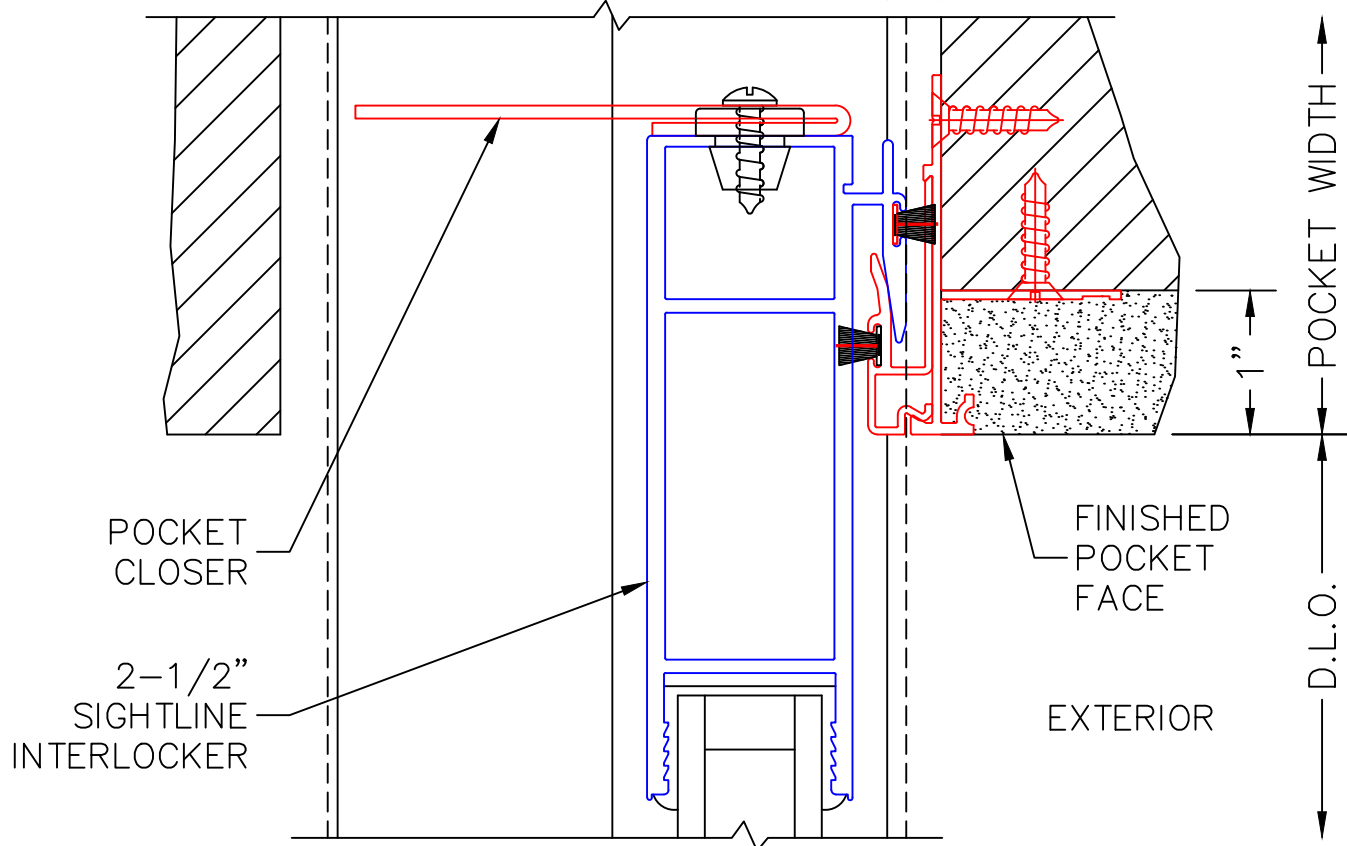

INTERLOCKERS

EXTERIOR

(USE RULER TO SCALE DIMENSIONS IN INCHES)

SCALE: 3/4

90°XXXVXXP DOOR
HIDDEN TRACK

0 0.5 1
(USE RULER TO SCALE DIMENSIONS IN INCHES)
SCALE: FULL

XXP DOOR
HIDDEN TRACK

9

INTERLOCKERS

(USE RULER TO SCALE DIMENSIONS IN INCHES)

SCALE: 3/4

XXP DOOR
HIDDEN TRACK

10

2-PIECE
POCKET
INTERLOCKER

(USE RULER TO SCALE DIMENSIONS IN INCHES)

SCALE: 3/4

XXP DOOR
HIDDEN TRACK

11

POCKET JAMB