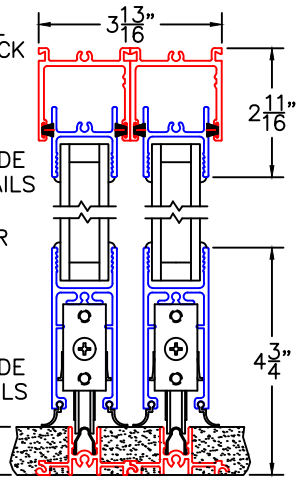

XXP DOOR
HIDDEN TRACK

3
MULTI-SLIDE
HEAD DETAILS

EXTERIOR

4
MULTI-SLIDE
SILL DETAILS