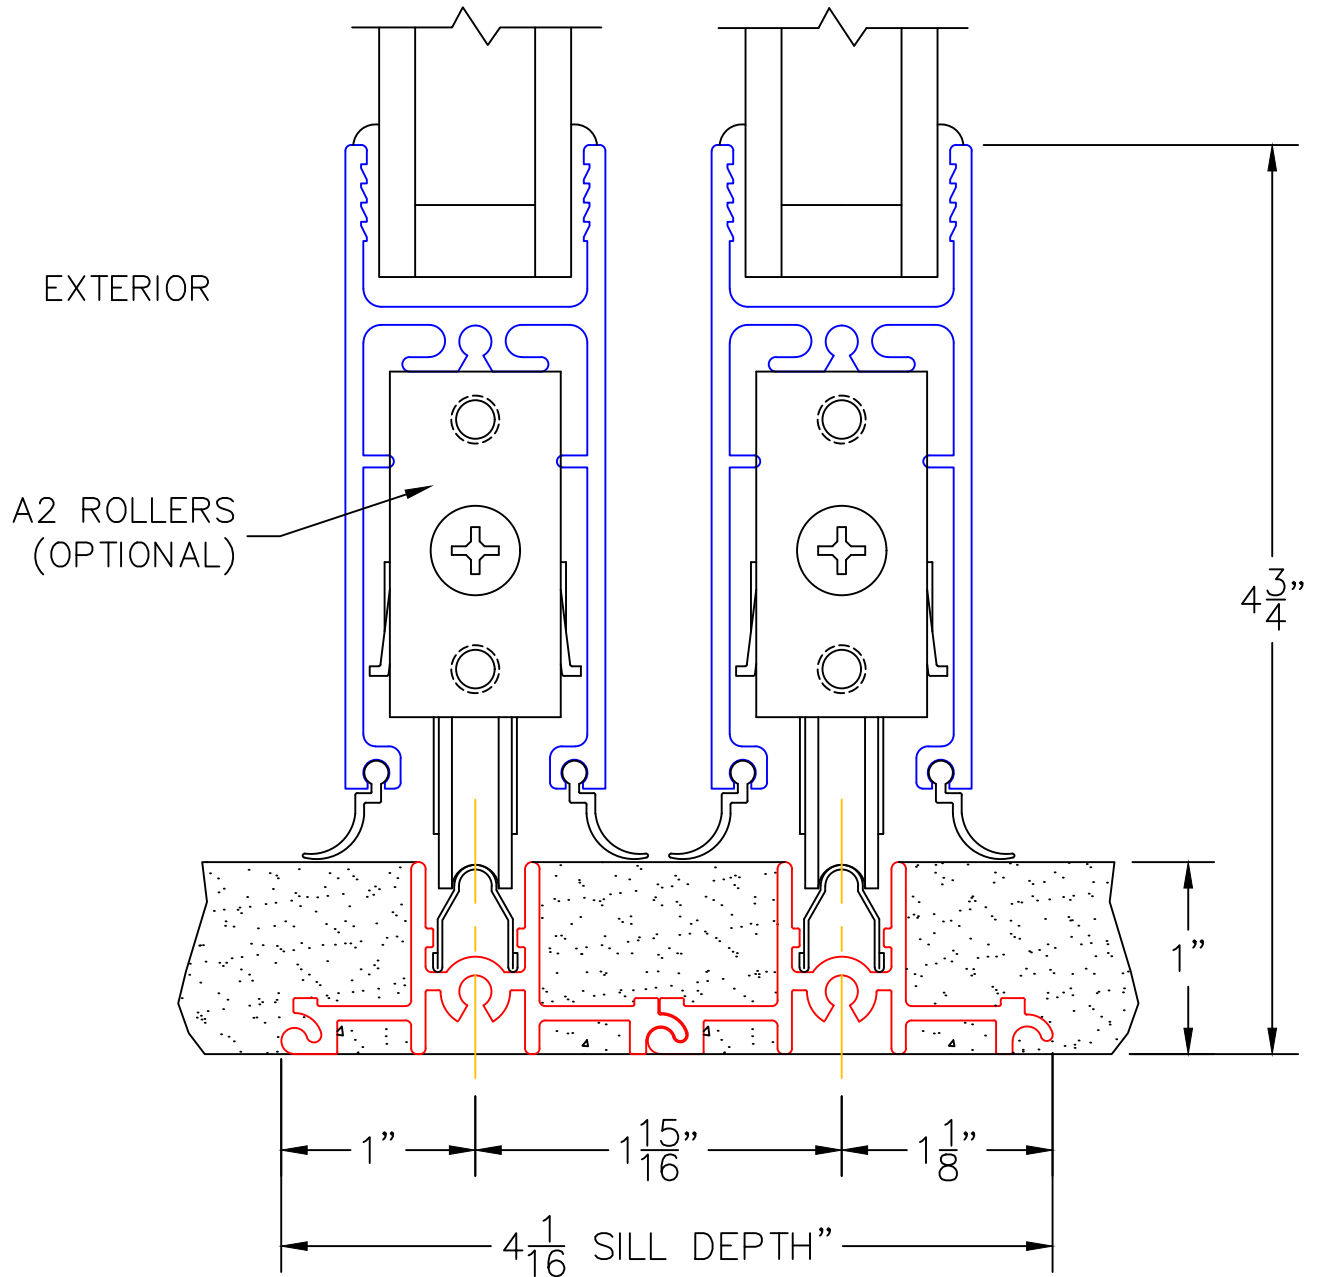

EXTERIOR

0 0.5 1
(USE RULER TO SCALE DIMENSIONS IN INCHES)
SCALE: FULL

XXP DOOR
HIDDEN TRACK

3

MULTI-SLIDE
HEAD DETAIL

0 0.5 1
(USE RULER TO SCALE DIMENSIONS IN INCHES)
SCALE: FULL

XXP DOOR
HIDDEN TRACK

4

MULTI-SLIDE
SILL DETAIL

0 0.5 1
(USE RULER TO SCALE DIMENSIONS IN INCHES)
SCALE: FULL

XXX DOOR
HIDDEN TRACK

5

LOCK JAMB

0 0.5 1
(USE RULER TO SCALE DIMENSIONS IN INCHES)
SCALE: FULL

XXX DOOR
HIDDEN TRACK

6

INTERLOCKERS

EXTERIOR

(USE RULER TO SCALE DIMENSIONS IN INCHES)

SCALE: 3/4

90°XXXVXXP DOOR
HIDDEN TRACK

0 0.5 1
(USE RULER TO SCALE DIMENSIONS IN INCHES)
SCALE: FULL

XXP DOOR
HIDDEN TRACK

9