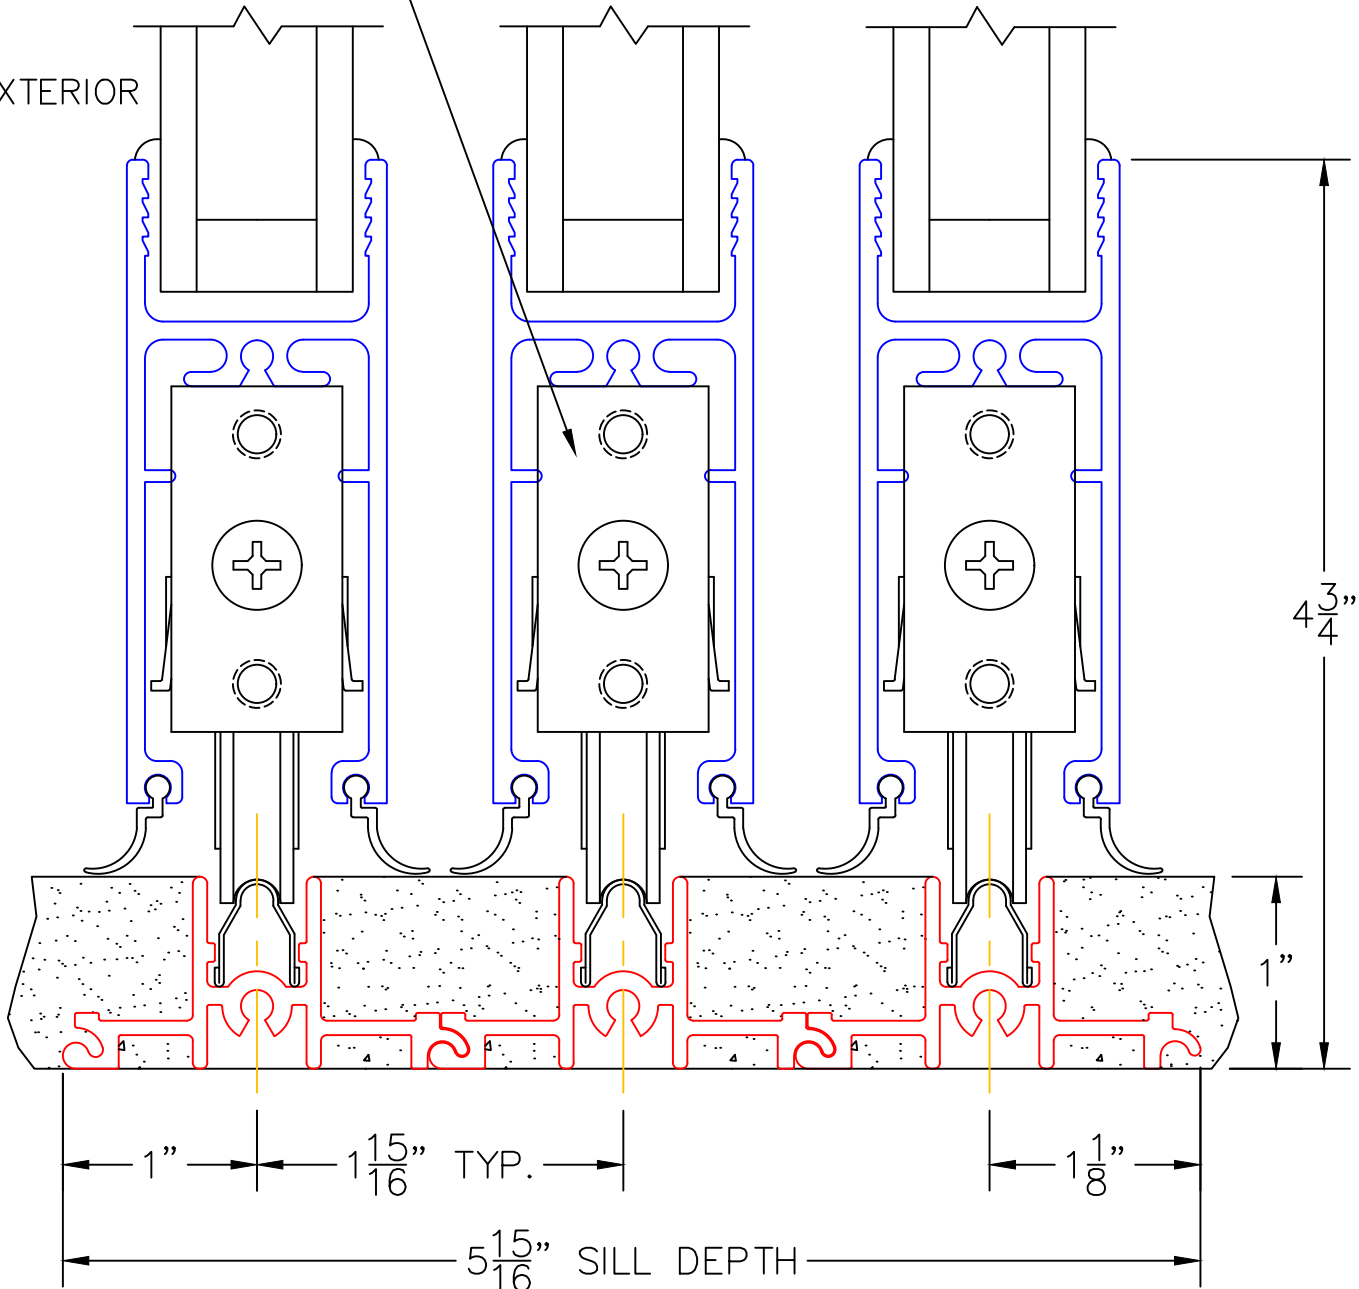

XXX DOOR
HIDDEN TRACK

1

MULTI-SLIDE
HEAD DETAIL

0 0.5 1
(USE RULER TO SCALE DIMENSIONS IN INCHES)
SCALE: FULL

XXX DOOR
HIDDEN TRACK

2

MULTI-SLIDE
SILL DETAIL

A2 ROLLERS
(OPTIONAL)

EXTERIOR

0 0.5 1
(USE RULER TO SCALE DIMENSIONS IN INCHES)
SCALE: FULL

XXP DOOR
HIDDEN TRACK

3

MULTI-SLIDE
HEAD DETAIL

0 0.5 1
(USE RULER TO SCALE DIMENSIONS IN INCHES)
SCALE: FULL

XXP DOOR
HIDDEN TRACK

4

INTERLOCKERS

EXTERIOR

(USE RULER TO SCALE DIMENSIONS IN INCHES)

SCALE: 3/4

90°XXXVXXP DOOR
HIDDEN TRACK

0 0.5 1
(USE RULER TO SCALE DIMENSIONS IN INCHES)
SCALE: FULL

XXP DOOR
HIDDEN TRACK

9