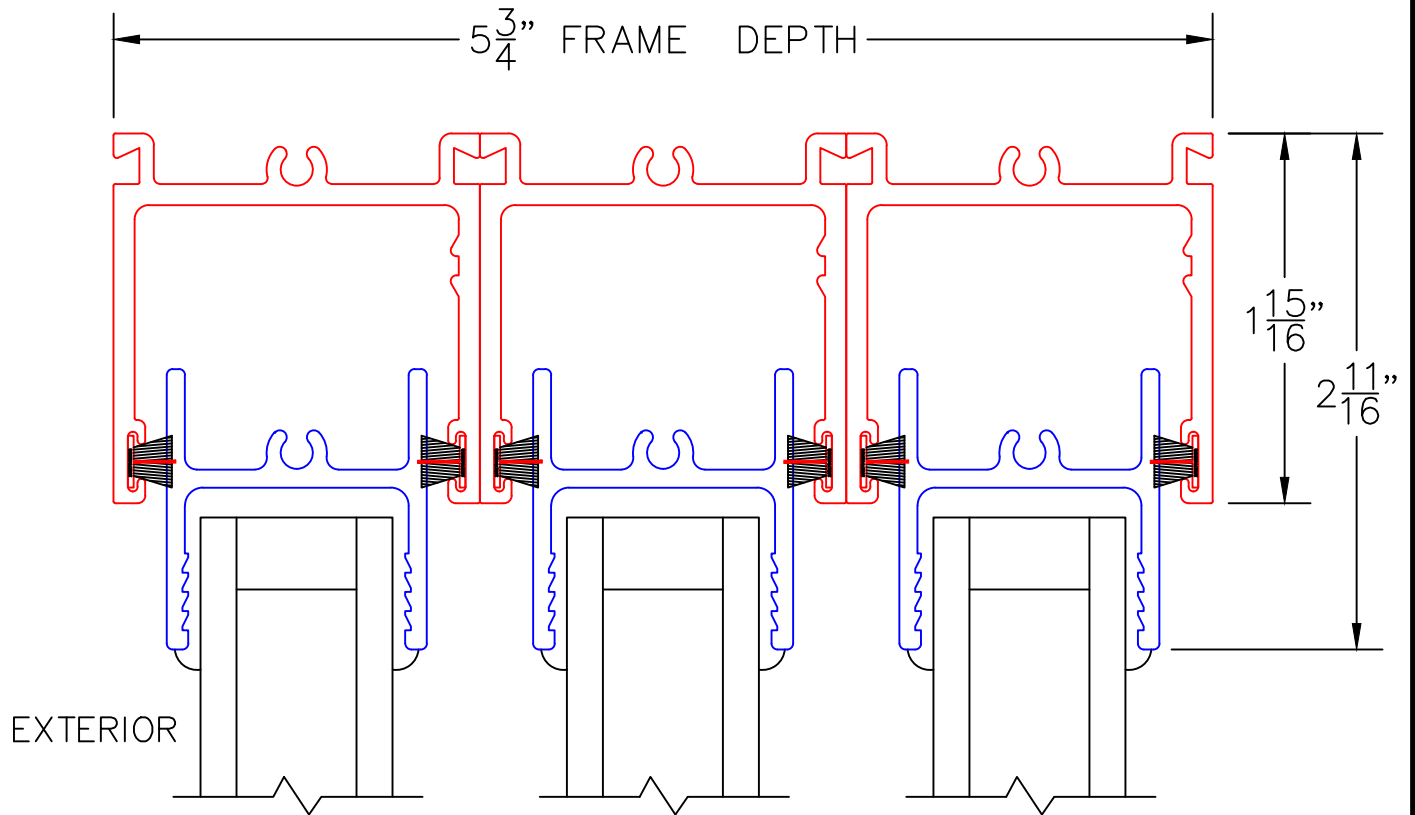

3
MULTI-SLIDE
HEAD DETAILS

EXTERIOR

4
MULTI-SLIDE
SILL DETAILS

XXXVXXP DOOR

NOTE: CENTERLINES ARE NOT DIVIDED EQUALLY;
CONFIRM CENTERLINES WHEN REQUIRED.

8A
135° MEETING STILES
(CUSTOM ANGLES
AVAILABLE)

0 0.5 1
(USE RULER TO SCALE DIMENSIONS IN INCHES)
SCALE: FULL

XXX DOOR
HIDDEN TRACK

1

MULTI-SLIDE
HEAD DETAIL

0 0.5 1
(USE RULER TO SCALE DIMENSIONS IN INCHES)
SCALE: FULL

XXX DOOR
HIDDEN TRACK

2

MULTI-SLIDE
SILL DETAIL

A2 ROLLERS
(OPTIONAL)

EXTERIOR

0 0.5 1
(USE RULER TO SCALE DIMENSIONS IN INCHES)
SCALE: FULL

XXP DOOR
HIDDEN TRACK

3

MULTI-SLIDE
HEAD DETAIL

0 0.5 1
(USE RULER TO SCALE DIMENSIONS IN INCHES)
SCALE: FULL

XXP DOOR
HIDDEN TRACK

4

INTERLOCKERS

EXTERIOR

(USE RULER TO SCALE DIMENSIONS IN INCHES)

SCALE: 3/4

90°XXXVXXP DOOR
HIDDEN TRACK

0 0.5 1
(USE RULER TO SCALE DIMENSIONS IN INCHES)
SCALE: FULL

XXP DOOR
HIDDEN TRACK

9