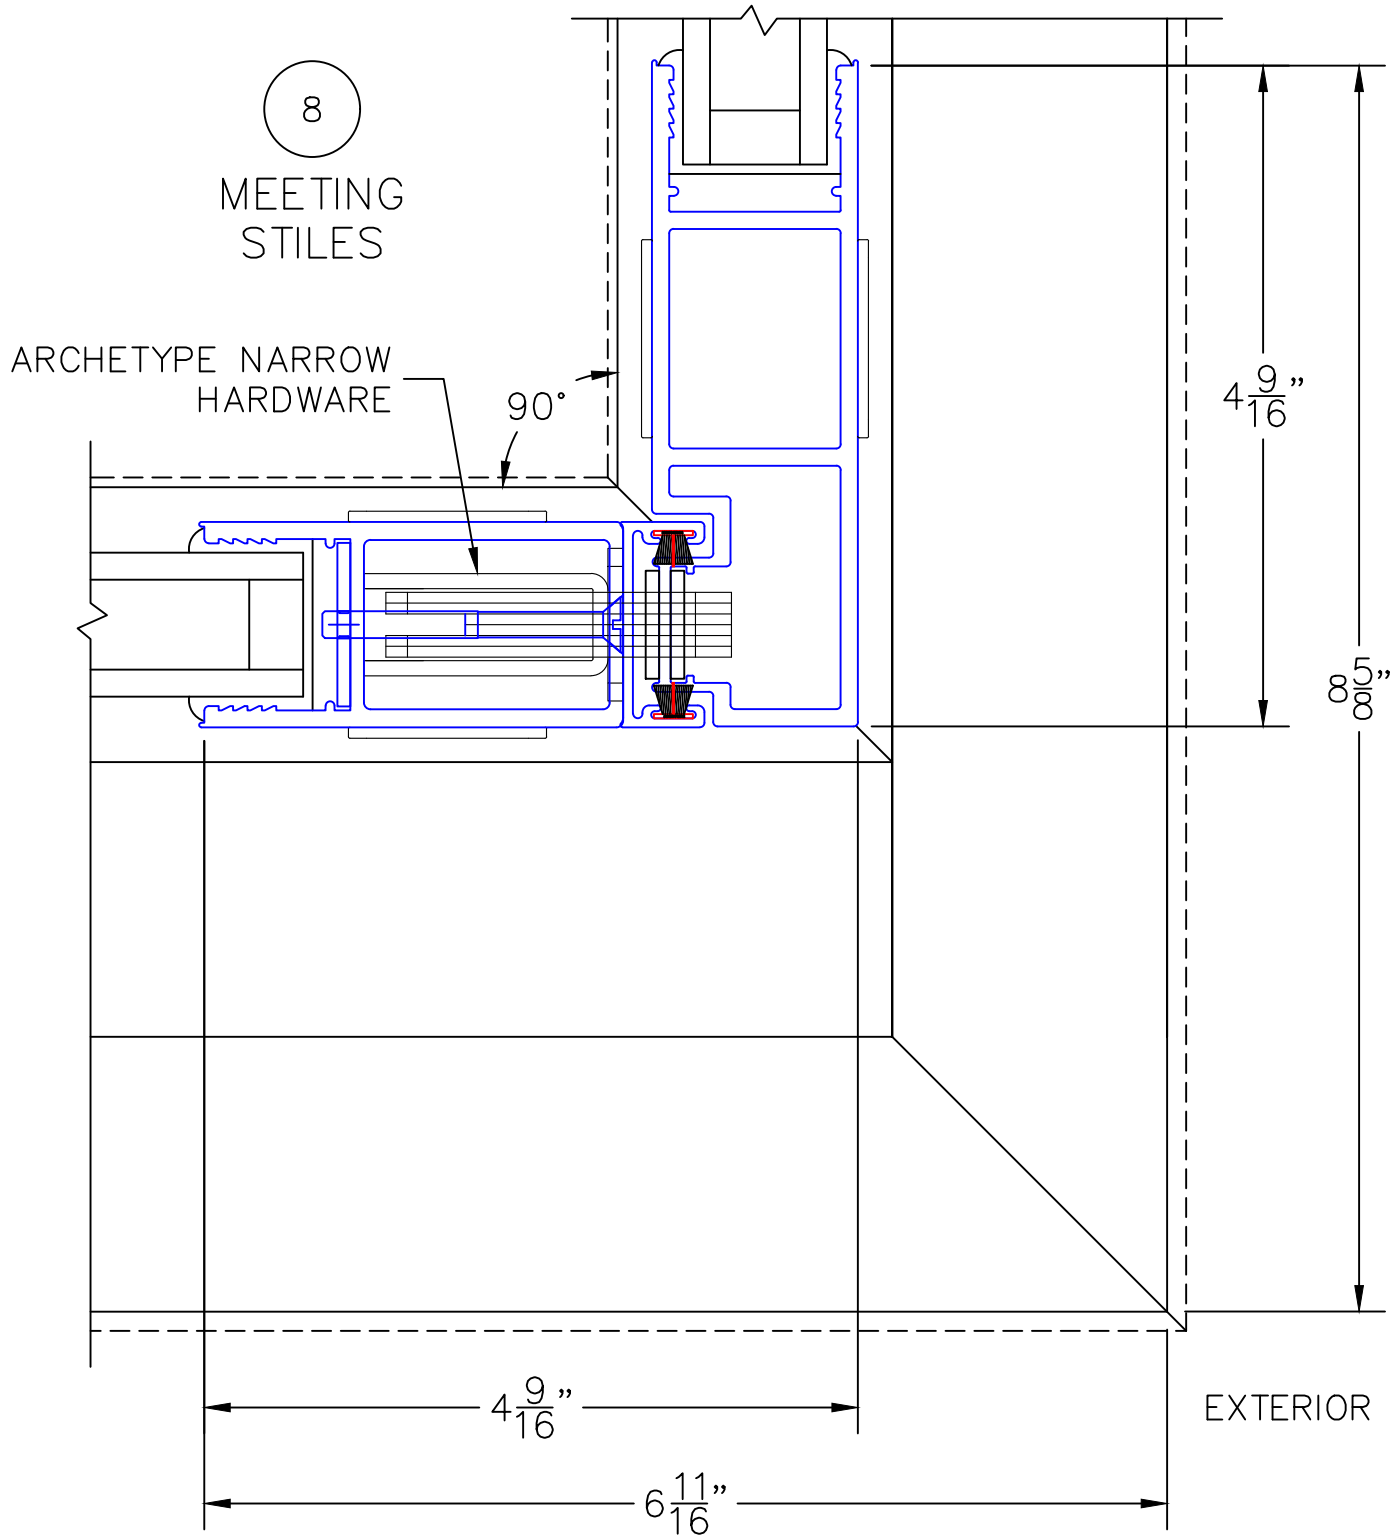

INTERLOCKERS

EXTERIOR

(USE RULER TO SCALE DIMENSIONS IN INCHES)

SCALE: 3/4

90°XXXVXXP DOOR
HIDDEN TRACK

0 0.5 1
(USE RULER TO SCALE DIMENSIONS IN INCHES)
SCALE: FULL

XXP DOOR
HIDDEN TRACK

9

INTERLOCKERS

(USE RULER TO SCALE DIMENSIONS IN INCHES)

SCALE: 3/4

XXP DOOR
HIDDEN TRACK

10

2-PIECE
POCKET
INTERLOCKER

(USE RULER TO SCALE DIMENSIONS IN INCHES)

SCALE: 3/4