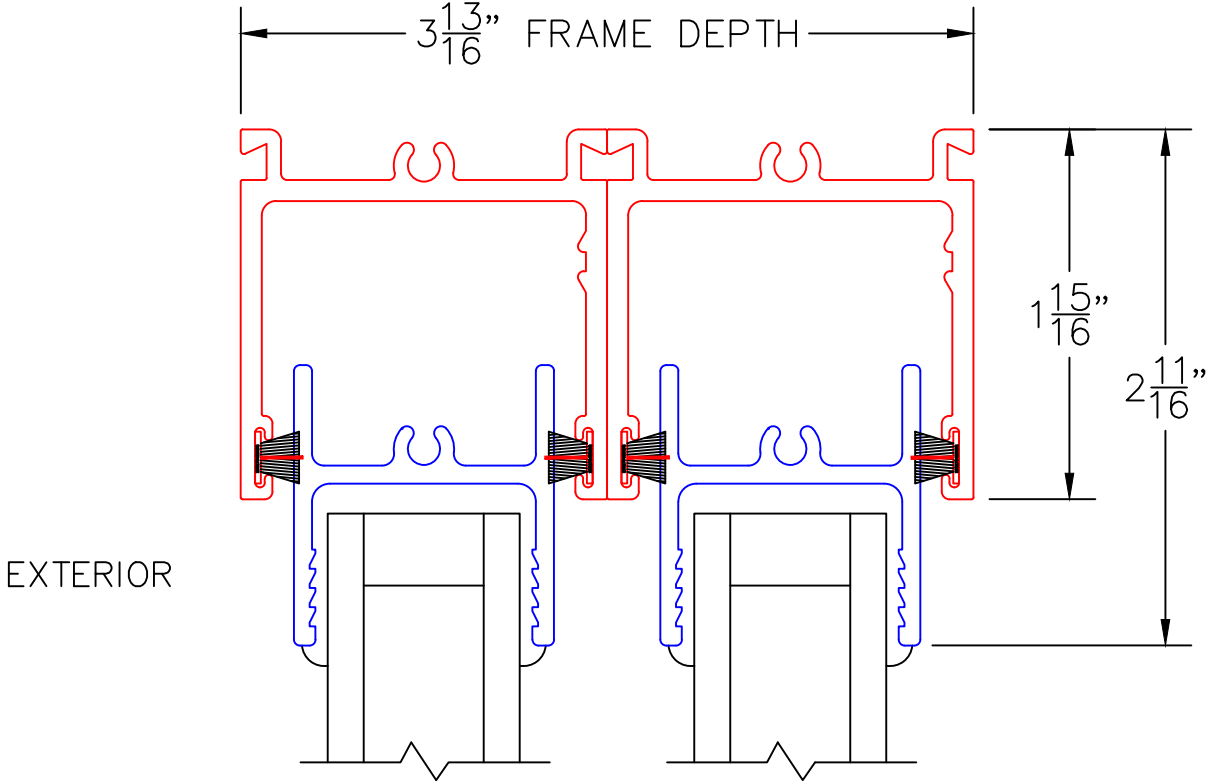

EXTERIOR

0 0.5 1
(USE RULER TO SCALE DIMENSIONS IN INCHES)
SCALE: FULL

XXP DOOR
HIDDEN TRACK

3

MULTI-SLIDE
HEAD DETAIL

0 0.5 1
(USE RULER TO SCALE DIMENSIONS IN INCHES)
SCALE: FULL

XXP DOOR
HIDDEN TRACK

4

MULTI-SLIDE
SILL DETAIL

0 0.5 1
(USE RULER TO SCALE DIMENSIONS IN INCHES)
SCALE: FULL

XXX DOOR
HIDDEN TRACK

5

LOCK JAMB

0 0.5 1
(USE RULER TO SCALE DIMENSIONS IN INCHES)
SCALE: FULL

XXX DOOR
HIDDEN TRACK

6

INTERLOCKERS

EXTERIOR

(USE RULER TO SCALE DIMENSIONS IN INCHES)

SCALE: 3/4

90°XXXVXXP DOOR
HIDDEN TRACK

0 0.5 1
(USE RULER TO SCALE DIMENSIONS IN INCHES)
SCALE: FULL

XXP DOOR
HIDDEN TRACK

9

INTERLOCKERS

(USE RULER TO SCALE DIMENSIONS IN INCHES)

SCALE: 3/4

XXP DOOR
HIDDEN TRACK

10

2-PIECE
POCKET
INTERLOCKER

(USE RULER TO SCALE DIMENSIONS IN INCHES)

SCALE: 3/4