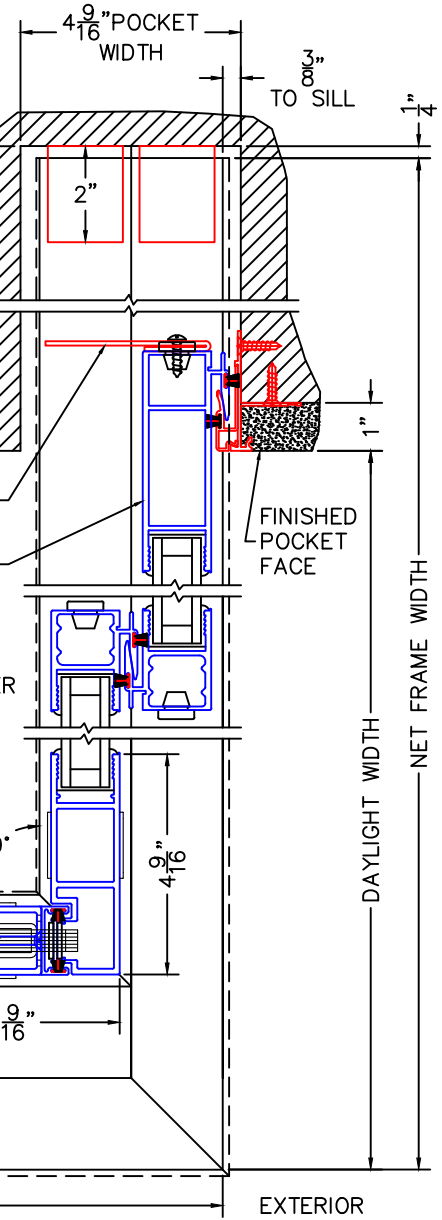

(USE RULER TO SCALE DIMENSIONS IN INCHES)

SCALE: 1/4

MULTI-SLIDE CORNER DOOR DETAILS
90°XXXVXXP SHOWN

XXX DOOR
HIDDEN TRACK

1
MULTI-SLIDE
HEAD DETAILS

EXTERIOR

2
MULTI-SLIDE
SILL DETAILS

11
POCKET
JAMB

10
2-PIECE
POCKET
INTERLOCKER

POCKET CLOSER
2-1/2" SIGHTLINE
INTERLOCKER

9
INTERLOCKER

5
LOCK JAMB

6
INTERLOCKER

7
INTERLOCKER

8
MEETING
STILES

XXP DOOR
HIDDEN TRACK

XXX DOOR
HIDDEN TRACK

1

MULTI-SLIDE
HEAD DETAIL

0 0.5 1
(USE RULER TO SCALE DIMENSIONS IN INCHES)
SCALE: FULL

XXX DOOR
HIDDEN TRACK

2

MULTI-SLIDE
SILL DETAIL

A2 ROLLERS
(OPTIONAL)

EXTERIOR

0 0.5 1
(USE RULER TO SCALE DIMENSIONS IN INCHES)
SCALE: FULL

XXP DOOR
HIDDEN TRACK

3

MULTI-SLIDE
HEAD DETAIL

0 0.5 1
(USE RULER TO SCALE DIMENSIONS IN INCHES)
SCALE: FULL

XXP DOOR
HIDDEN TRACK

4