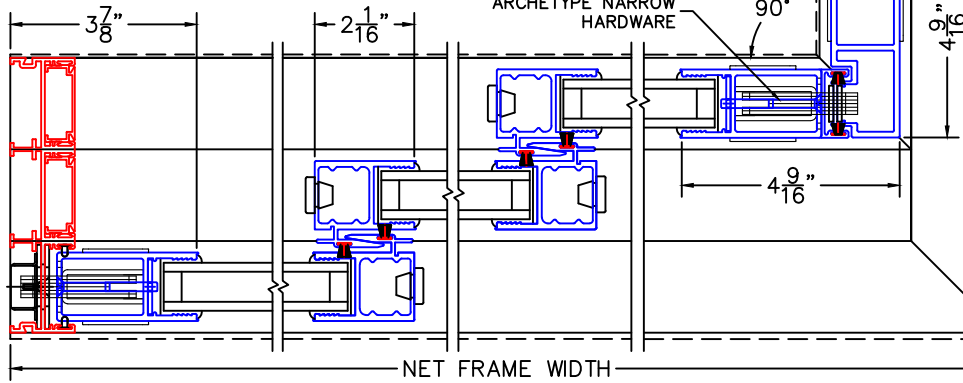

11
POCKET
JAMB

10
2-PIECE
POCKET
INTERLOCKER

POCKET CLOSER
2-1/2" SIGHTLINE
INTERLOCKER

9
INTERLOCKER

5
LOCK JAMB

6
INTERLOCKER

7
INTERLOCKER

8
MEETING
STILES