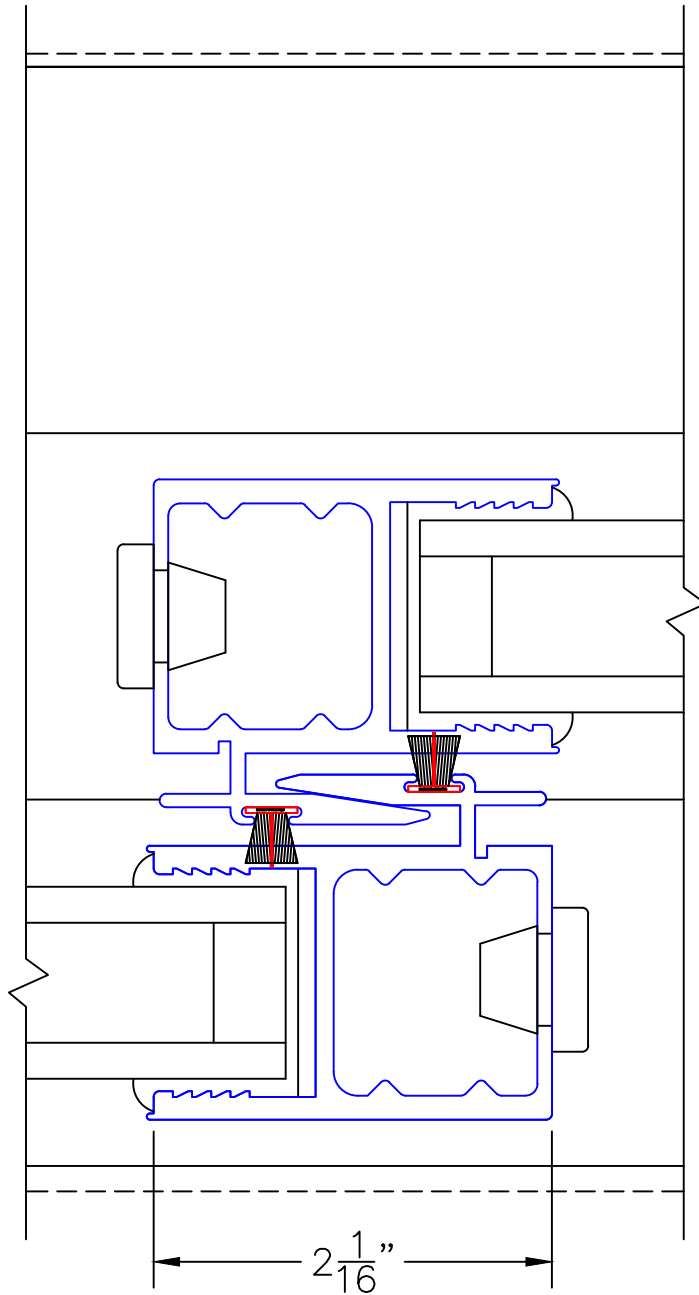

EXTERIOR

0 0.5 1
(USE RULER TO SCALE DIMENSIONS IN INCHES)
SCALE: FULL

XXP DOOR
HIDDEN TRACK

3

MULTI-SLIDE
HEAD DETAIL

0 0.5 1
(USE RULER TO SCALE DIMENSIONS IN INCHES)
SCALE: FULL

XXP DOOR
HIDDEN TRACK

4

MULTI-SLIDE
SILL DETAIL

0 0.5 1
(USE RULER TO SCALE DIMENSIONS IN INCHES)
SCALE: FULL

XXX DOOR
HIDDEN TRACK

5

LOCK JAMB

0 0.5 1
(USE RULER TO SCALE DIMENSIONS IN INCHES)
SCALE: FULL

XXX DOOR
HIDDEN TRACK

6

INTERLOCKERS

EXTERIOR

(USE RULER TO SCALE DIMENSIONS IN INCHES)

SCALE: 3/4

90°XXXVXXP DOOR
HIDDEN TRACK

0 0.5 1
(USE RULER TO SCALE DIMENSIONS IN INCHES)
SCALE: FULL

XXP DOOR
HIDDEN TRACK

9

INTERLOCKERS

(USE RULER TO SCALE DIMENSIONS IN INCHES)

SCALE: 3/4

XXP DOOR
HIDDEN TRACK

10

2-PIECE
POCKET
INTERLOCKER

(USE RULER TO SCALE DIMENSIONS IN INCHES)

SCALE: 3/4