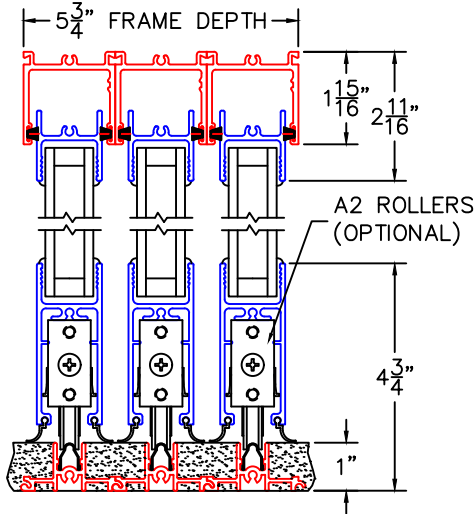

(USE RULER TO SCALE DIMENSIONS IN INCHES)

SCALE: 1/4

MULTI-SLIDE CORNER DOOR DETAILS
90°XXXVXXP SHOWN

XXX DOOR
HIDDEN TRACK

1
MULTI-SLIDE
HEAD DETAILS

EXTERIOR

2
MULTI-SLIDE
SILL DETAILS

11
POCKET
JAMB

10
2-PIECE
POCKET
INTERLOCKER

POCKET CLOSER
2-1/2" SIGHTLINE
INTERLOCKER

9
INTERLOCKER

5
LOCK JAMB

6
INTERLOCKER

7
INTERLOCKER

8
MEETING
STILES

XXP DOOR
HIDDEN TRACK

XXX DOOR
HIDDEN TRACK

1

MULTI-SLIDE
HEAD DETAIL

0 0.5 1
(USE RULER TO SCALE DIMENSIONS IN INCHES)
SCALE: FULL

XXX DOOR
HIDDEN TRACK

2

MULTI-SLIDE
SILL DETAIL

A2 ROLLERS
(OPTIONAL)

INTERLOCKERS

EXTERIOR

(USE RULER TO SCALE DIMENSIONS IN INCHES)

SCALE: 3/4

90°XXXVXXP DOOR
HIDDEN TRACK

0 0.5 1
(USE RULER TO SCALE DIMENSIONS IN INCHES)
SCALE: FULL

XXP DOOR
HIDDEN TRACK

9