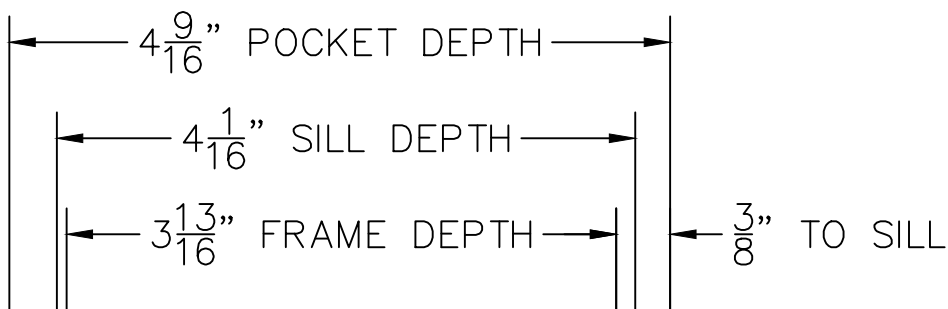

INTERLOCKERS

EXTERIOR

(USE RULER TO SCALE DIMENSIONS IN INCHES)

SCALE: 3/4

90°XXXVXXP DOOR
HIDDEN TRACK

0 0.5 1
(USE RULER TO SCALE DIMENSIONS IN INCHES)
SCALE: FULL

XXP DOOR
HIDDEN TRACK

9

INTERLOCKERS

(USE RULER TO SCALE DIMENSIONS IN INCHES)

SCALE: 3/4

XXP DOOR
HIDDEN TRACK

10

2-PIECE
POCKET
INTERLOCKER

(USE RULER TO SCALE DIMENSIONS IN INCHES)

SCALE: 3/4