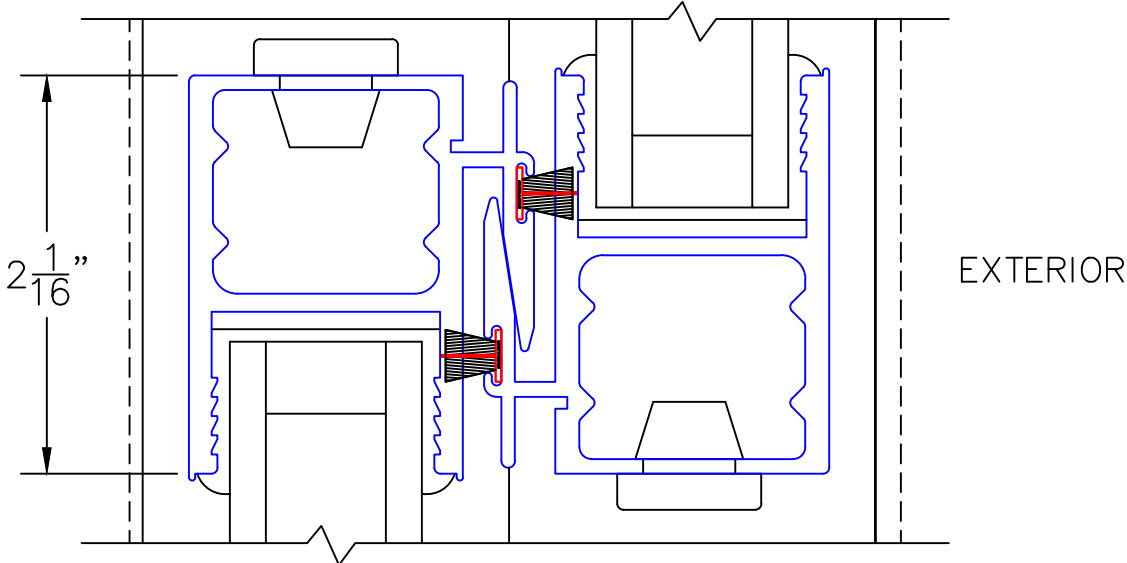

EXTERIOR

0 0.5 1
(USE RULER TO SCALE DIMENSIONS IN INCHES)
SCALE: FULL

XXP DOOR
HIDDEN TRACK

3

MULTI-SLIDE
HEAD DETAIL

0 0.5 1
(USE RULER TO SCALE DIMENSIONS IN INCHES)
SCALE: FULL

XXP DOOR
HIDDEN TRACK

4

MULTI-SLIDE
SILL DETAIL

0 0.5 1
(USE RULER TO SCALE DIMENSIONS IN INCHES)
SCALE: FULL

XXX DOOR
HIDDEN TRACK

5

LOCK JAMB

0 0.5 1
(USE RULER TO SCALE DIMENSIONS IN INCHES)
SCALE: FULL

XXX DOOR
HIDDEN TRACK

6

INTERLOCKERS

EXTERIOR

(USE RULER TO SCALE DIMENSIONS IN INCHES)

SCALE: 3/4

90°XXXVXXP DOOR
HIDDEN TRACK

0 0.5 1
(USE RULER TO SCALE DIMENSIONS IN INCHES)
SCALE: FULL

XXP DOOR
HIDDEN TRACK

9

INTERLOCKERS

(USE RULER TO SCALE DIMENSIONS IN INCHES)

SCALE: 3/4

XXP DOOR
HIDDEN TRACK

10

2-PIECE
POCKET
INTERLOCKER

(USE RULER TO SCALE DIMENSIONS IN INCHES)

SCALE: 3/4