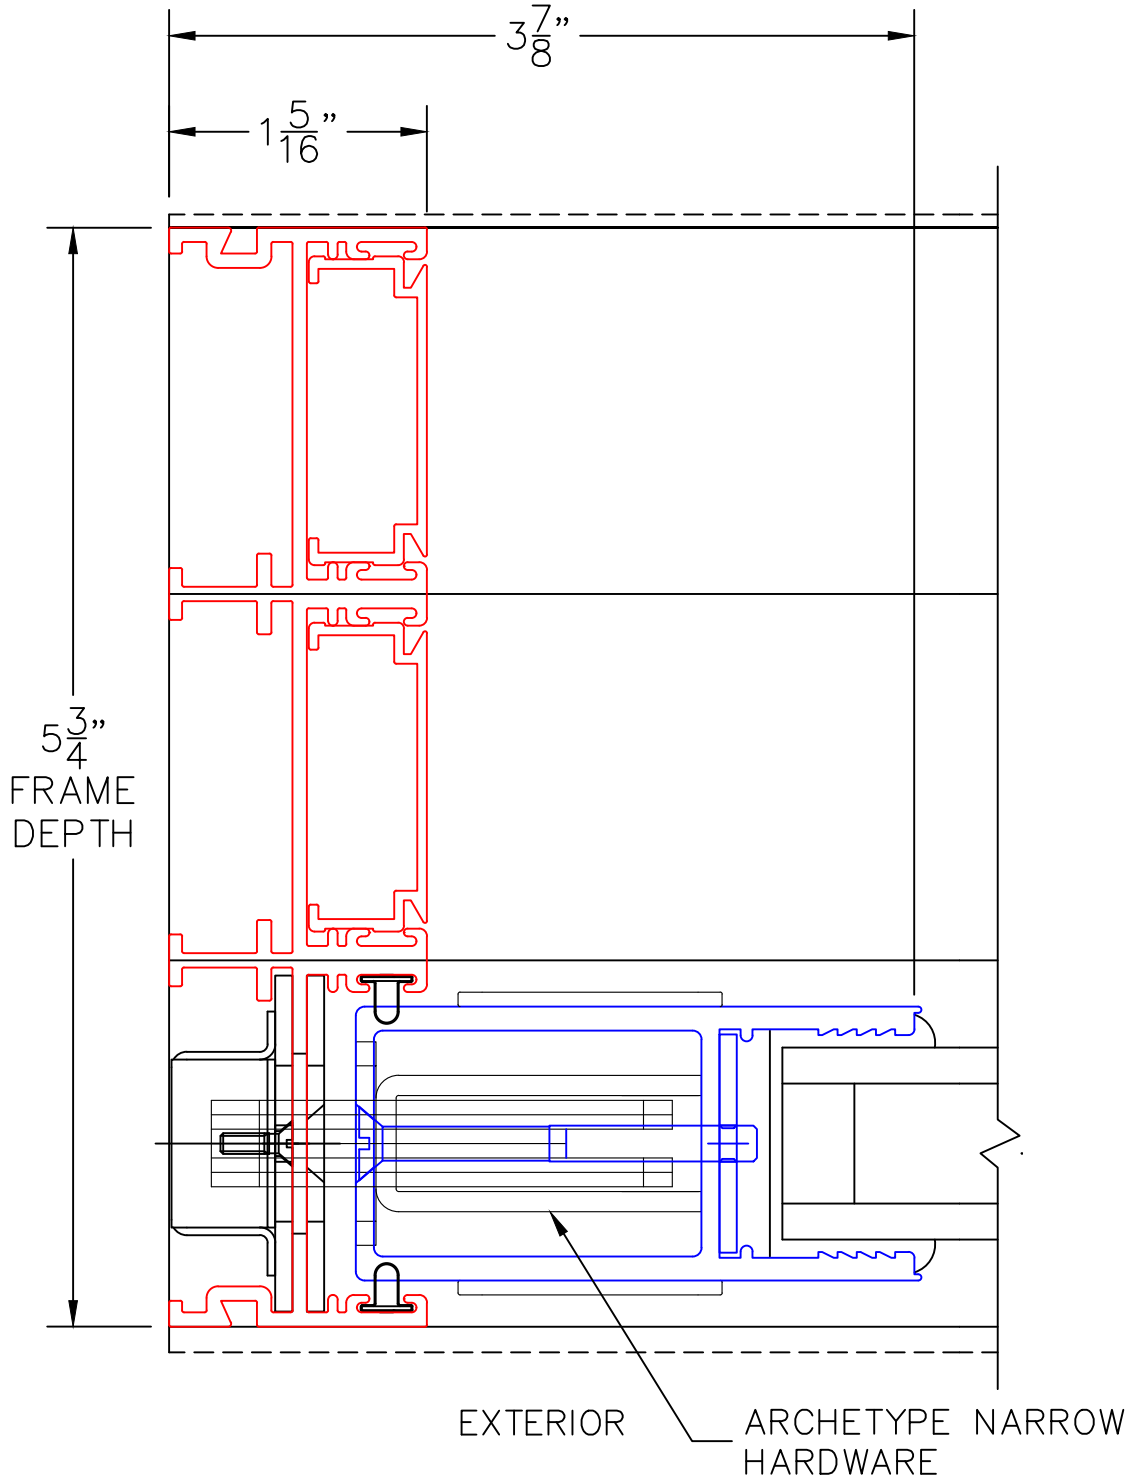

EXTERIOR

0 0.5 1
(USE RULER TO SCALE DIMENSIONS IN INCHES)
SCALE: FULL

XXP DOOR
HIDDEN TRACK

3

MULTI-SLIDE
HEAD DETAIL

0 0.5 1
(USE RULER TO SCALE DIMENSIONS IN INCHES)
SCALE: FULL

XXP DOOR
HIDDEN TRACK

4

MULTI-SLIDE
SILL DETAIL

0 0.5 1
(USE RULER TO SCALE DIMENSIONS IN INCHES)
SCALE: FULL

XXX DOOR
HIDDEN TRACK

5

LOCK JAMB

0 0.5 1
(USE RULER TO SCALE DIMENSIONS IN INCHES)
SCALE: FULL

XXX DOOR
HIDDEN TRACK

6

INTERLOCKERS

EXTERIOR

(USE RULER TO SCALE DIMENSIONS IN INCHES)

SCALE: 3/4

90°XXXVXXP DOOR
HIDDEN TRACK

0 0.5 1
(USE RULER TO SCALE DIMENSIONS IN INCHES)
SCALE: FULL

XXP DOOR
HIDDEN TRACK

9

INTERLOCKERS

(USE RULER TO SCALE DIMENSIONS IN INCHES)

SCALE: 3/4

XXP DOOR
HIDDEN TRACK

10

2-PIECE
POCKET
INTERLOCKER

(USE RULER TO SCALE DIMENSIONS IN INCHES)

SCALE: 3/4