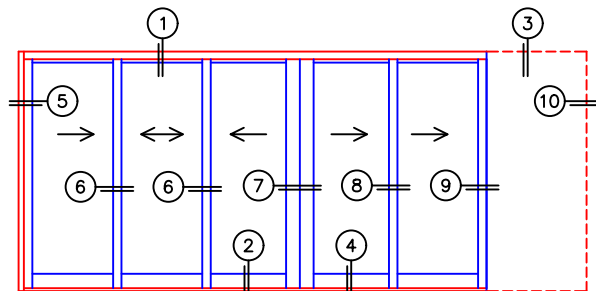

(USE RULER TO SCALE DIMENSIONS IN INCHES)

SCALE: 1/4

MULTI-SLIDE CORNER DOOR DETAILS
90°XXXVXXP SHOWN

XXX DOOR
HIDDEN TRACK

1
MULTI-SLIDE
HEAD DETAILS

EXTERIOR

2
MULTI-SLIDE
SILL DETAILS

11
POCKET
JAMB

3
MULTI-SLIDE
HEAD DETAILS

EXTERIOR

4
MULTI-SLIDE
SILL DETAILS

XXXVXXP DOOR

NOTE: CENTERLINES ARE NOT DIVIDED EQUALLY;
CONFIRM CENTERLINES WHEN REQUIRED.

8A
135° MEETING STILES
(CUSTOM ANGLES
AVAILABLE)

0 0.5 1
(USE RULER TO SCALE DIMENSIONS IN INCHES)
SCALE: FULL

XXX DOOR
HIDDEN TRACK

1

MULTI-SLIDE
HEAD DETAIL

0 0.5 1
(USE RULER TO SCALE DIMENSIONS IN INCHES)
SCALE: FULL

XXX DOOR
HIDDEN TRACK

2

MULTI-SLIDE
SILL DETAIL

A2 ROLLERS
(OPTIONAL)

EXTERIOR

0 0.5 1
(USE RULER TO SCALE DIMENSIONS IN INCHES)
SCALE: FULL

XXP DOOR
HIDDEN TRACK

3

MULTI-SLIDE
HEAD DETAIL

0 0.5 1
(USE RULER TO SCALE DIMENSIONS IN INCHES)
SCALE: FULL

XXP DOOR
HIDDEN TRACK

4