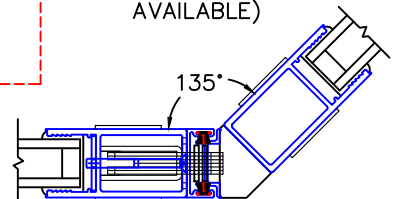

3
MULTI-SLIDE
HEAD DETAILS

EXTERIOR

4
MULTI-SLIDE
SILL DETAILS

XXXVXXP DOOR

NOTE: CENTERLINES ARE NOT DIVIDED EQUALLY;
CONFIRM CENTERLINES WHEN REQUIRED.

8A
135° MEETING STILES
(CUSTOM ANGLES
AVAILABLE)

0 0.5 1
(USE RULER TO SCALE DIMENSIONS IN INCHES)
SCALE: FULL

XXX DOOR
HIDDEN TRACK

1

MULTI-SLIDE
HEAD DETAIL

0 0.5 1
(USE RULER TO SCALE DIMENSIONS IN INCHES)
SCALE: FULL

XXX DOOR
HIDDEN TRACK

2

MULTI-SLIDE
SILL DETAIL

A2 ROLLERS
(OPTIONAL)

EXTERIOR

0 0.5 1
(USE RULER TO SCALE DIMENSIONS IN INCHES)
SCALE: FULL

XXP DOOR
HIDDEN TRACK

3

MULTI-SLIDE
HEAD DETAIL

0 0.5 1
(USE RULER TO SCALE DIMENSIONS IN INCHES)
SCALE: FULL

XXP DOOR
HIDDEN TRACK

4

MULTI-SLIDE
SILL DETAIL

0 0.5 1
(USE RULER TO SCALE DIMENSIONS IN INCHES)
SCALE: FULL

XXX DOOR
HIDDEN TRACK

5

LOCK JAMB

0 0.5 1
(USE RULER TO SCALE DIMENSIONS IN INCHES)
SCALE: FULL

XXX DOOR
HIDDEN TRACK

6