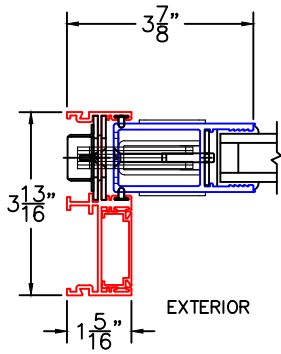

(USE RULER TO SCALE DIMENSIONS IN INCHES)

SCALE: 1/4"

OPTIONS AND UPGRADES  
(ARCHETYPE NARROW HARDWARE)

1

ARCHETYPE NARROW MEETING STILES

EXTERIOR

1A

ARCHETYPE NARROW MEETING STILES WITH HP2 ADAPTERS

EXTERIOR

1B

ARCHETYPE NARROW MEETING STILES WITH HP1 ADAPTERS

EXTERIOR

2

ARCHETYPE NARROW LOCK STILE

EXTERIOR

2A

ARCHETYPE NARROW LOCK STILE WITH HP2 ADAPTER

EXTERIOR

2B

ARCHETYPE NARROW LOCK STILE WITH HP1 ADAPTER

EXTERIOR