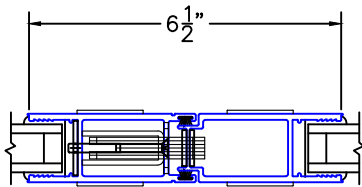

(USE RULER TO SCALE DIMENSIONS IN INCHES)

SCALE: 1/4"

OPTIONS AND UPGRADES  
(ARCHETYPE NARROW HARDWARE)

1

ARCHETYPE NARROW MEETING STILES

EXTERIOR

1A

ARCHETYPE NARROW MEETING STILES WITH HP2 ADAPTERS

EXTERIOR

1B

ARCHETYPE NARROW MEETING STILES WITH HP1 ADAPTERS

EXTERIOR

2

ARCHETYPE NARROW LOCK STILE

EXTERIOR

2A