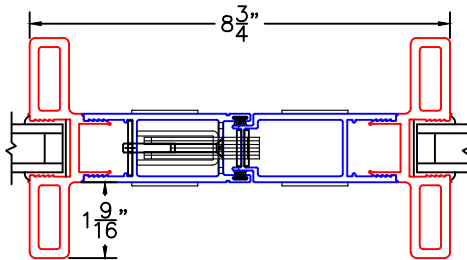

(USE RULER TO SCALE DIMENSIONS IN INCHES)

SCALE: 1/4"

OPTIONS AND UPGRADES  
(ARCHETYPE NARROW HARDWARE)

1

ARCHETYPE NARROW MEETING STILES

EXTERIOR

1A

ARCHETYPE NARROW MEETING STILES WITH HP2 ADAPTERS

EXTERIOR

1B

ARCHETYPE NARROW MEETING STILES WITH HP1 ADAPTERS

EXTERIOR

2

ARCHETYPE NARROW LOCK STILE

EXTERIOR

2A

ARCHETYPE NARROW LOCK STILE WITH HP2 ADAPTER

EXTERIOR

2B

ARCHETYPE NARROW LOCK STILE WITH HP1 ADAPTER

EXTERIOR