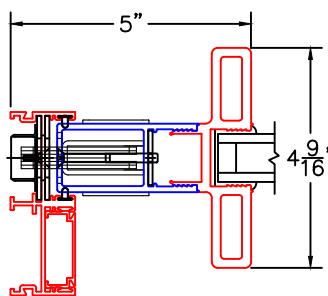

(USE RULER TO SCALE DIMENSIONS IN INCHES)

SCALE: 1/4"

OPTIONS AND UPGRADES  
(ARCHETYPE NARROW HARDWARE)

1

ARCHETYPE NARROW MEETING STILES

EXTERIOR

1A

ARCHETYPE NARROW MEETING STILES WITH HP2 ADAPTERS

EXTERIOR

1B

ARCHETYPE NARROW MEETING STILES WITH HP1 ADAPTERS

EXTERIOR

2

ARCHETYPE NARROW LOCK STILE

EXTERIOR

2A

ARCHETYPE NARROW LOCK STILE WITH HP2 ADAPTER

EXTERIOR

2B

ARCHETYPE NARROW LOCK STILE WITH HP1 ADAPTER

EXTERIOR