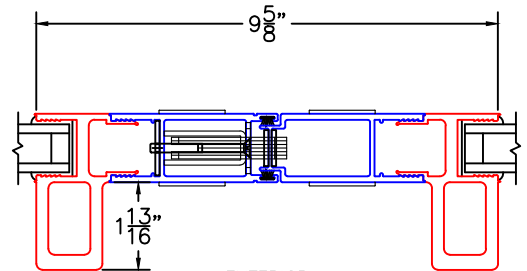

(USE RULER TO SCALE DIMENSIONS IN INCHES)

SCALE: 1/4"

OPTIONS AND UPGRADES  
(ARCHETYPE NARROW HARDWARE)

1

ARCHETYPE NARROW MEETING STILES

EXTERIOR

1A

ARCHETYPE NARROW MEETING STILES WITH HP2 ADAPTERS

EXTERIOR

1B

ARCHETYPE NARROW MEETING STILES WITH HP1 ADAPTERS

EXTERIOR

2

ARCHETYPE NARROW LOCK STILE

EXTERIOR

2A

ARCHETYPE NARROW LOCK STILE WITH HP2 ADAPTER

EXTERIOR

2B

ARCHETYPE NARROW LOCK STILE WITH HP1 ADAPTER

EXTERIOR