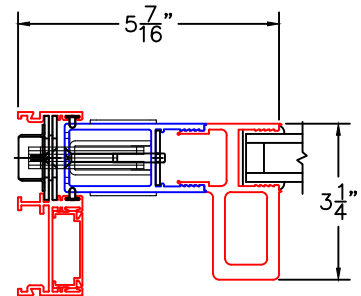

(USE RULER TO SCALE DIMENSIONS IN INCHES)

SCALE: 1/4"

OPTIONS AND UPGRADES  
(ARCHETYPE NARROW HARDWARE)

1

ARCHETYPE NARROW MEETING STILES

EXTERIOR

1A

ARCHETYPE NARROW MEETING STILES WITH HP2 ADAPTERS

EXTERIOR

1B

ARCHETYPE NARROW MEETING STILES WITH HP1 ADAPTERS

EXTERIOR

2

ARCHETYPE NARROW LOCK STILE

EXTERIOR

2A

ARCHETYPE NARROW LOCK STILE WITH HP2 ADAPTER

EXTERIOR

2B

ARCHETYPE NARROW LOCK STILE WITH HP1 ADAPTER

EXTERIOR