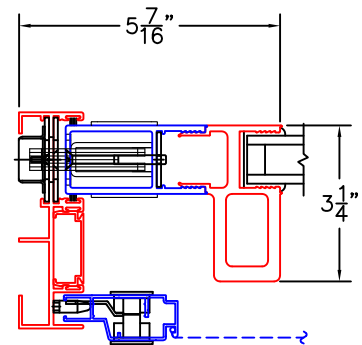

(USE RULER TO SCALE DIMENSIONS IN INCHES)

SCALE: 1/4"

OPTIONS AND UPGRADES
(ARCHETYPE NARROW HARDWARE)

1

ARCHETYPE NARROW MEETING STILES

EXTERIOR

1A

ARCHETYPE NARROW MEETING STILES WITH HP2 ADAPTERS

EXTERIOR

1B

ARCHETYPE NARROW MEETING STILES WITH HP1 ADAPTERS

EXTERIOR

2

ARCHETYPE NARROW LOCK STILE

EXTERIOR

2A

ARCHETYPE NARROW LOCK STILE WITH HP2 ADAPTER

EXTERIOR

2B

ARCHETYPE NARROW LOCK STILE WITH HP1 ADAPTER

EXTERIOR

2C

ARCHETYPE NARROW LOCK STILE WITH 1" SIGHTLINE EXTENDER

EXTERIOR

2D

ARCHETYPE NARROW LOCK STILE WITH 2-1/2" SIGHTLINE EXTENDER

EXTERIOR

2E

ARCHETYPE NARROW LOCK STILE WITH 3-1/2" SIGHTLINE EXTENDER

EXTERIOR

-GLASS PENETRATION: 11/16"
-EXTERIOR RATED PRODUCTS HAVE WEEP SLOTS ON HORIZONTAL SILLS.