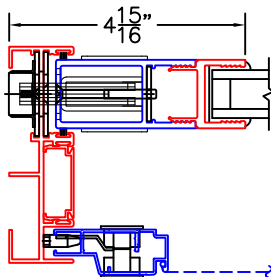

ARCHETYPE NARROW LOCK STILE WITH HP2 ADAPTER

EXTERIOR

2B

ARCHETYPE NARROW LOCK STILE WITH HP1 ADAPTER

EXTERIOR

2C

ARCHETYPE NARROW LOCK STILE WITH 1" SIGHTLINE EXTENDER

EXTERIOR

2D

ARCHETYPE NARROW LOCK STILE WITH 2-1/2" SIGHTLINE EXTENDER

EXTERIOR

2E

ARCHETYPE NARROW LOCK STILE WITH 3-1/2" SIGHTLINE EXTENDER

EXTERIOR

-GLASS PENETRATION: 11/16"
-EXTERIOR RATED PRODUCTS HAVE WEEP SLOTS ON HORIZONTAL SILLS.