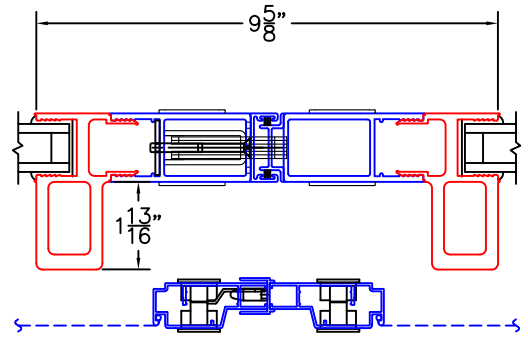

(USE RULER TO SCALE DIMENSIONS IN INCHES)

SCALE: 1/4"

OPTIONS AND UPGRADES
(ARCHETYPE NARROW HARDWARE)

1

ARCHETYPE NARROW MEETING STILES

EXTERIOR

1A

ARCHETYPE NARROW MEETING STILES WITH HP2 ADAPTERS

EXTERIOR

1B

ARCHETYPE NARROW MEETING STILES WITH HP1 ADAPTERS

EXTERIOR

2

ARCHETYPE NARROW LOCK STILE

EXTERIOR

2A

ARCHETYPE NARROW LOCK STILE WITH HP2 ADAPTER

EXTERIOR

2B

ARCHETYPE NARROW LOCK STILE WITH HP1 ADAPTER

EXTERIOR

2C

ARCHETYPE NARROW LOCK STILE WITH 1" SIGHTLINE EXTENDER

EXTERIOR

2D

ARCHETYPE NARROW LOCK STILE WITH 2-1/2" SIGHTLINE EXTENDER

EXTERIOR

2E

ARCHETYPE NARROW LOCK STILE WITH 3-1/2" SIGHTLINE EXTENDER

EXTERIOR

-GLASS PENETRATION: 11/16"
-EXTERIOR RATED PRODUCTS HAVE WEEP SLOTS ON HORIZONTAL SILLS.