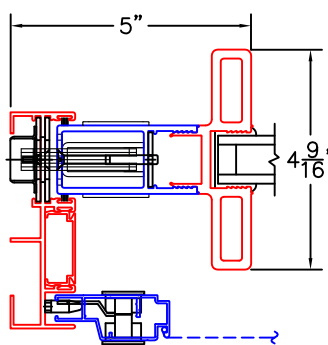

(USE RULER TO SCALE DIMENSIONS IN INCHES)

SCALE: 1/4"

OPTIONS AND UPGRADES
(ARCHETYPE NARROW HARDWARE)

1

ARCHETYPE NARROW MEETING STILES

EXTERIOR

1A

ARCHETYPE NARROW MEETING STILES WITH HP2 ADAPTERS

EXTERIOR

1B

ARCHETYPE NARROW MEETING STILES WITH HP1 ADAPTERS

EXTERIOR

2

ARCHETYPE NARROW LOCK STILE

EXTERIOR

2A

ARCHETYPE NARROW LOCK STILE WITH HP2 ADAPTER

EXTERIOR

2B

ARCHETYPE NARROW LOCK STILE WITH HP1 ADAPTER

EXTERIOR

2C

ARCHETYPE NARROW LOCK STILE WITH 1" SIGHTLINE EXTENDER

EXTERIOR

2D

ARCHETYPE NARROW LOCK STILE WITH 2-1/2" SIGHTLINE EXTENDER

EXTERIOR

2E

ARCHETYPE NARROW LOCK STILE WITH 3-1/2" SIGHTLINE EXTENDER

EXTERIOR

-GLASS PENETRATION: 11/16"
-EXTERIOR RATED PRODUCTS HAVE WEEP SLOTS ON HORIZONTAL SILLS.