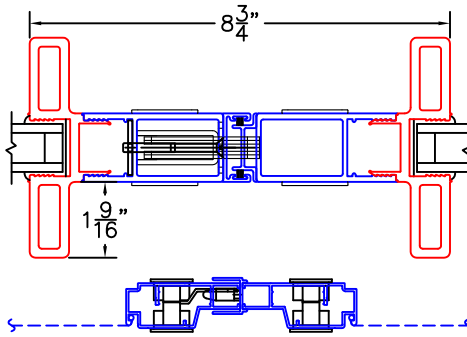

(USE RULER TO SCALE DIMENSIONS IN INCHES)

SCALE: 1/4"

OPTIONS AND UPGRADES
(ARCHETYPE NARROW HARDWARE)

1

ARCHETYPE NARROW MEETING STILES

EXTERIOR

1A

ARCHETYPE NARROW MEETING STILES WITH HP2 ADAPTERS

EXTERIOR

1B

ARCHETYPE NARROW MEETING STILES WITH HP1 ADAPTERS

EXTERIOR

2

ARCHETYPE NARROW LOCK STILE

EXTERIOR

2A

ARCHETYPE NARROW LOCK STILE WITH HP2 ADAPTER

EXTERIOR

2B

ARCHETYPE NARROW LOCK STILE WITH HP1 ADAPTER

EXTERIOR

2C

ARCHETYPE NARROW LOCK STILE WITH 1" SIGHTLINE EXTENDER

EXTERIOR

2D

ARCHETYPE NARROW LOCK STILE WITH 2-1/2" SIGHTLINE EXTENDER

EXTERIOR

2E

ARCHETYPE NARROW LOCK STILE WITH 3-1/2" SIGHTLINE EXTENDER

EXTERIOR

-GLASS PENETRATION: 11/16"
-EXTERIOR RATED PRODUCTS HAVE WEEP SLOTS ON HORIZONTAL SILLS.