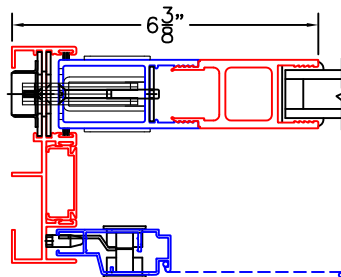

ARCHETYPE NARROW LOCK STILE WITH HP2 ADAPTER

EXTERIOR

2B

ARCHETYPE NARROW LOCK STILE WITH HP1 ADAPTER

EXTERIOR

2C

ARCHETYPE NARROW LOCK STILE WITH 1" SIGHTLINE EXTENDER

EXTERIOR

2D

ARCHETYPE NARROW LOCK STILE WITH 2-1/2" SIGHTLINE EXTENDER

EXTERIOR

2E

ARCHETYPE NARROW LOCK STILE WITH 3-1/2" SIGHTLINE EXTENDER

EXTERIOR

-GLASS PENETRATION: 11/16"
-EXTERIOR RATED PRODUCTS HAVE WEEP SLOTS ON HORIZONTAL SILLS.