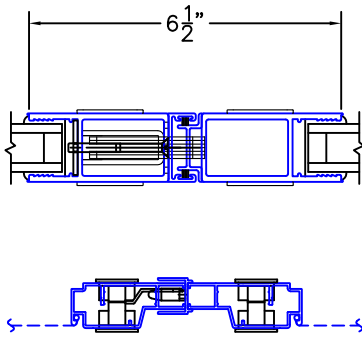

(USE RULER TO SCALE DIMENSIONS IN INCHES)

SCALE: 1/4"

OPTIONS AND UPGRADES
(ARCHETYPE NARROW HARDWARE)

1

ARCHETYPE NARROW MEETING STILES

EXTERIOR

1A

ARCHETYPE NARROW MEETING STILES WITH HP2 ADAPTERS

EXTERIOR

1B

ARCHETYPE NARROW MEETING STILES WITH HP1 ADAPTERS

EXTERIOR

2

ARCHETYPE NARROW LOCK STILE

EXTERIOR

2A

2D

ARCHETYPE NARROW LOCK STILE WITH 2-1/2" SIGHTLINE EXTENDER

EXTERIOR

2E

ARCHETYPE NARROW LOCK STILE WITH 3-1/2" SIGHTLINE EXTENDER

EXTERIOR

-GLASS PENETRATION: 11/16"
-EXTERIOR RATED PRODUCTS HAVE WEEP SLOTS ON HORIZONTAL SILLS.