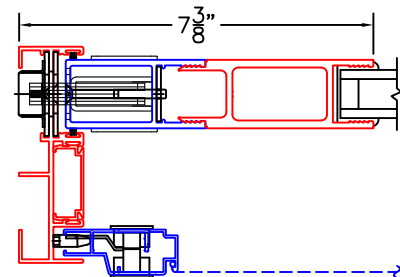

ARCHETYPE NARROW LOCK STILE WITH HP2 ADAPTER

EXTERIOR

2B

ARCHETYPE NARROW LOCK STILE WITH HP1 ADAPTER

EXTERIOR

2C

ARCHETYPE NARROW LOCK STILE WITH 1" SIGHTLINE EXTENDER

EXTERIOR

2D

ARCHETYPE NARROW LOCK STILE WITH 2-1/2" SIGHTLINE EXTENDER

EXTERIOR

2E

ARCHETYPE NARROW LOCK STILE WITH 3-1/2" SIGHTLINE EXTENDER

EXTERIOR

-GLASS PENETRATION: 11/16"
-EXTERIOR RATED PRODUCTS HAVE WEEP SLOTS ON HORIZONTAL SILLS.