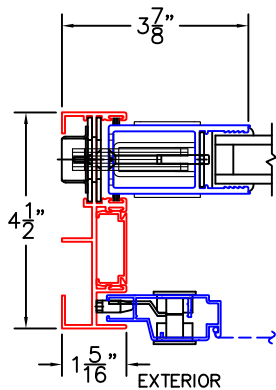

(USE RULER TO SCALE DIMENSIONS IN INCHES)

SCALE: 1/4"

OPTIONS AND UPGRADES
(ARCHETYPE NARROW HARDWARE)

1

ARCHETYPE NARROW MEETING STILES

EXTERIOR

1A

ARCHETYPE NARROW MEETING STILES WITH HP2 ADAPTERS

EXTERIOR

1B

ARCHETYPE NARROW MEETING STILES WITH HP1 ADAPTERS

EXTERIOR

2

ARCHETYPE NARROW LOCK STILE

EXTERIOR

2A

ARCHETYPE NARROW LOCK STILE WITH HP2 ADAPTER

EXTERIOR

2B

ARCHETYPE NARROW LOCK STILE WITH HP1 ADAPTER

EXTERIOR

2C

ARCHETYPE NARROW LOCK STILE WITH 1" SIGHTLINE EXTENDER

EXTERIOR

2D

ARCHETYPE NARROW LOCK STILE WITH 2-1/2" SIGHTLINE EXTENDER

EXTERIOR

2E

ARCHETYPE NARROW LOCK STILE WITH 3-1/2" SIGHTLINE EXTENDER

EXTERIOR

-GLASS PENETRATION: 11/16"
-EXTERIOR RATED PRODUCTS HAVE WEEP SLOTS ON HORIZONTAL SILLS.