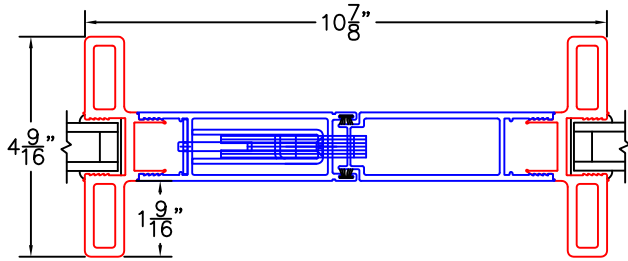

(USE RULER TO SCALE DIMENSIONS IN INCHES)

SCALE: 1/4"

OPTIONS AND UPGRADES
(ARCHETYPE HARDWARE)

1

ARCHETYPE MEETING STILES
WITH HP2 ADAPTERS

EXTERIOR

1A

ARCHETYPE MEETING STILES
WITH HP1 ADAPTERS

EXTERIOR

2

ARCHETYPE LOCK STILE
WITH HP2 ADAPTER

EXTERIOR

2A

ARCHETYPE LOCK STILE
WITH HP1 ADAPTER

EXTERIOR

2B

ARCHETYPE LOCK STILE
WITH LEVER

EXTERIOR

2C

ARCHETYPE LOCK STILE
WITH 1" SIGHTLINE EXTENDER

EXTERIOR

2D

ARCHETYPE LOCK STILE
WITH 2-1/2" SIGHTLINE EXTENDER

EXTERIOR

2E

ARCHETYPE LOCK STILE
WITH 3-1/2" SIGHTLINE EXTENDER

EXTERIOR

-GLASS PENETRATION: 11/16"
-EXTERIOR RATED PRODUCTS HAVE WEEP SLOTS ON HORIZONTAL SILLS.