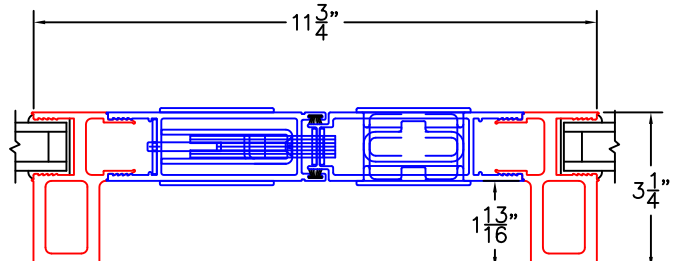

(USE RULER TO SCALE DIMENSIONS IN INCHES)

SCALE: 1/4"

OPTIONS AND UPGRADES
(ARCHETYPE HARDWARE)

1

ARCHETYPE MEETING STILES
WITH HP2 ADAPTERS

EXTERIOR

1A

ARCHETYPE MEETING STILES
WITH HP1 ADAPTERS

EXTERIOR

2

ARCHETYPE LOCK STILE
WITH HP2 ADAPTER

EXTERIOR

2A

ARCHETYPE LOCK STILE
WITH HP1 ADAPTER

EXTERIOR

2B

ARCHETYPE LOCK STILE
WITH LEVER

EXTERIOR

2C

ARCHETYPE LOCK STILE
WITH 1" SIGHTLINE EXTENDER

EXTERIOR

2D

ARCHETYPE LOCK STILE
WITH 2-1/2" SIGHTLINE EXTENDER

EXTERIOR

2E

ARCHETYPE LOCK STILE
WITH 3-1/2" SIGHTLINE EXTENDER

EXTERIOR

-GLASS PENETRATION: 11/16"
-EXTERIOR RATED PRODUCTS HAVE WEEP SLOTS ON HORIZONTAL SILLS.