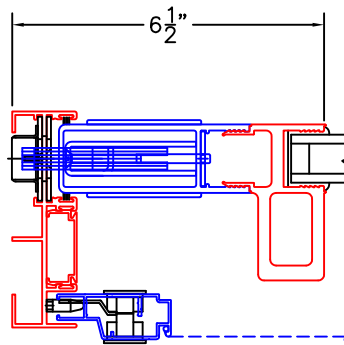

(USE RULER TO SCALE DIMENSIONS IN INCHES)

SCALE: 1/4"

OPTIONS AND UPGRADES
(ARCHETYPE HARDWARE)

1

ARCHETYPE MEETING STILES
WITH HP2 ADAPTERS

EXTERIOR

1A

ARCHETYPE MEETING STILES
WITH HP1 ADAPTERS

EXTERIOR

2

ARCHETYPE LOCK STILE
WITH HP2 ADAPTER

EXTERIOR

2A

ARCHETYPE LOCK STILE
WITH HP1 ADAPTER

EXTERIOR

2B

ARCHETYPE LOCK STILE
WITH LEVER

EXTERIOR

2C

ARCHETYPE LOCK STILE
WITH 1" SIGHTLINE EXTENDER

EXTERIOR

2D

ARCHETYPE LOCK STILE
WITH 2-1/2" SIGHTLINE EXTENDER

EXTERIOR

2E

ARCHETYPE LOCK STILE
WITH 3-1/2" SIGHTLINE EXTENDER

EXTERIOR

-GLASS PENETRATION: 11/16"
-EXTERIOR RATED PRODUCTS HAVE WEEP SLOTS ON HORIZONTAL SILLS.