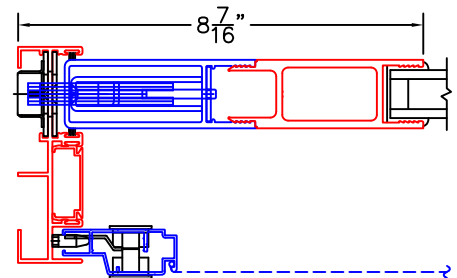

(USE RULER TO SCALE DIMENSIONS IN INCHES)

SCALE: 1/4"

OPTIONS AND UPGRADES
(ARCHETYPE HARDWARE)

1

ARCHETYPE MEETING STILES
WITH HP2 ADAPTERS

EXTERIOR

1A

ARCHETYPE MEETING STILES
WITH HP1 ADAPTERS

ARCHETYPE LOCK STILE
WITH LEVER

EXTERIOR

2C

ARCHETYPE LOCK STILE
WITH 1" SIGHTLINE EXTENDER

EXTERIOR

2D

ARCHETYPE LOCK STILE
WITH 2-1/2" SIGHTLINE EXTENDER

EXTERIOR

2E

ARCHETYPE LOCK STILE
WITH 3-1/2" SIGHTLINE EXTENDER

EXTERIOR

-GLASS PENETRATION: 11/16"
-EXTERIOR RATED PRODUCTS HAVE WEEP SLOTS ON HORIZONTAL SILLS.