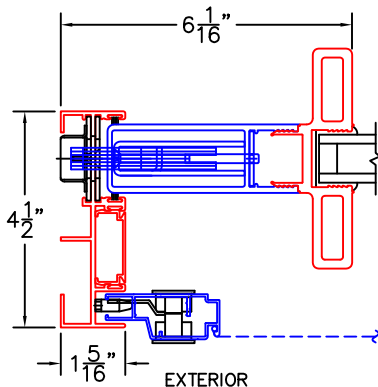

(USE RULER TO SCALE DIMENSIONS IN INCHES)

SCALE: 1/4"

OPTIONS AND UPGRADES
(ARCHETYPE HARDWARE)

1

ARCHETYPE MEETING STILES
WITH HP2 ADAPTERS

EXTERIOR

1A

ARCHETYPE MEETING STILES
WITH HP1 ADAPTERS

EXTERIOR

2

ARCHETYPE LOCK STILE
WITH HP2 ADAPTER

EXTERIOR

2A

ARCHETYPE LOCK STILE
WITH HP1 ADAPTER

EXTERIOR

2B

ARCHETYPE LOCK STILE
WITH LEVER

EXTERIOR

2C

ARCHETYPE LOCK STILE
WITH 1" SIGHTLINE EXTENDER

EXTERIOR

2D

ARCHETYPE LOCK STILE
WITH 2-1/2" SIGHTLINE EXTENDER

EXTERIOR

2E

ARCHETYPE LOCK STILE
WITH 3-1/2" SIGHTLINE EXTENDER

EXTERIOR

-GLASS PENETRATION: 11/16"
-EXTERIOR RATED PRODUCTS HAVE WEEP SLOTS ON HORIZONTAL SILLS.