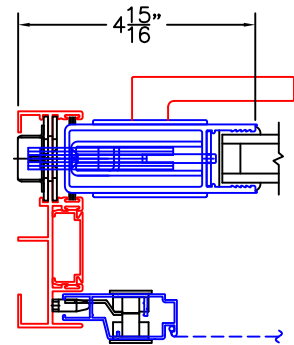

(USE RULER TO SCALE DIMENSIONS IN INCHES)

SCALE: 1/4"

OPTIONS AND UPGRADES
(ARCHETYPE HARDWARE)

1

ARCHETYPE MEETING STILES
WITH HP2 ADAPTERS

EXTERIOR

1A

ARCHETYPE MEETING STILES
WITH HP1 ADAPTERS

EXTERIOR

2

ARCHETYPE LOCK STILE
WITH HP2 ADAPTER

EXTERIOR

2A

ARCHETYPE LOCK STILE
WITH HP1 ADAPTER

EXTERIOR

2B

ARCHETYPE LOCK STILE
WITH LEVER

EXTERIOR

2C

ARCHETYPE LOCK STILE
WITH 1" SIGHTLINE EXTENDER

EXTERIOR

2D

ARCHETYPE LOCK STILE
WITH 2-1/2" SIGHTLINE EXTENDER

EXTERIOR

2E

ARCHETYPE LOCK STILE
WITH 3-1/2" SIGHTLINE EXTENDER

EXTERIOR

-GLASS PENETRATION: 11/16"
-EXTERIOR RATED PRODUCTS HAVE WEEP SLOTS ON HORIZONTAL SILLS.