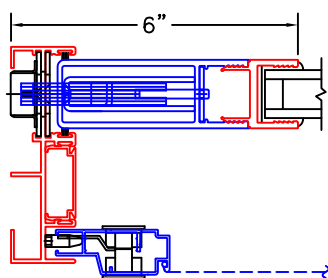

(USE RULER TO SCALE DIMENSIONS IN INCHES)

SCALE: 1/4"

OPTIONS AND UPGRADES
(ARCHETYPE HARDWARE)

1

ARCHETYPE MEETING STILES
WITH HP2 ADAPTERS

EXTERIOR

1A

ARCHETYPE MEETING STILES
WITH HP1 ADAPTERS

EXTERIOR

2

ARCHETYPE LOCK STILE
WITH HP2 ADAPTER

EXTERIOR

2A

ARCHETYPE LOCK STILE
WITH HP1 ADAPTER

EXTERIOR

2B

ARCHETYPE LOCK STILE
WITH LEVER

EXTERIOR

2C

ARCHETYPE LOCK STILE
WITH 1" SIGHTLINE EXTENDER

EXTERIOR

2D

ARCHETYPE LOCK STILE
WITH 2-1/2" SIGHTLINE EXTENDER

EXTERIOR

2E

ARCHETYPE LOCK STILE
WITH 3-1/2" SIGHTLINE EXTENDER

EXTERIOR

-GLASS PENETRATION: 11/16"
-EXTERIOR RATED PRODUCTS HAVE WEEP SLOTS ON HORIZONTAL SILLS.