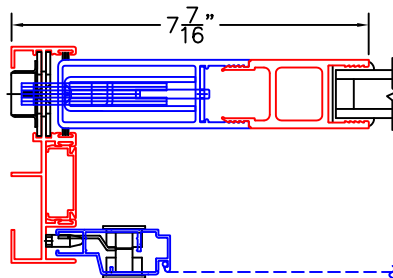

(USE RULER TO SCALE DIMENSIONS IN INCHES)

SCALE: 1/4"

OPTIONS AND UPGRADES
(ARCHETYPE HARDWARE)

1

ARCHETYPE MEETING STILES
WITH HP2 ADAPTERS

EXTERIOR

1A

ARCHETYPE MEETING STILES
WITH HP1 ADAPTERS

ARCHETYPE LOCK STILE
WITH LEVER

EXTERIOR

2C

ARCHETYPE LOCK STILE
WITH 1" SIGHTLINE EXTENDER

EXTERIOR

2D

ARCHETYPE LOCK STILE
WITH 2-1/2" SIGHTLINE EXTENDER

EXTERIOR

2E

ARCHETYPE LOCK STILE
WITH 3-1/2" SIGHTLINE EXTENDER

EXTERIOR

-GLASS PENETRATION: 11/16"
-EXTERIOR RATED PRODUCTS HAVE WEEP SLOTS ON HORIZONTAL SILLS.