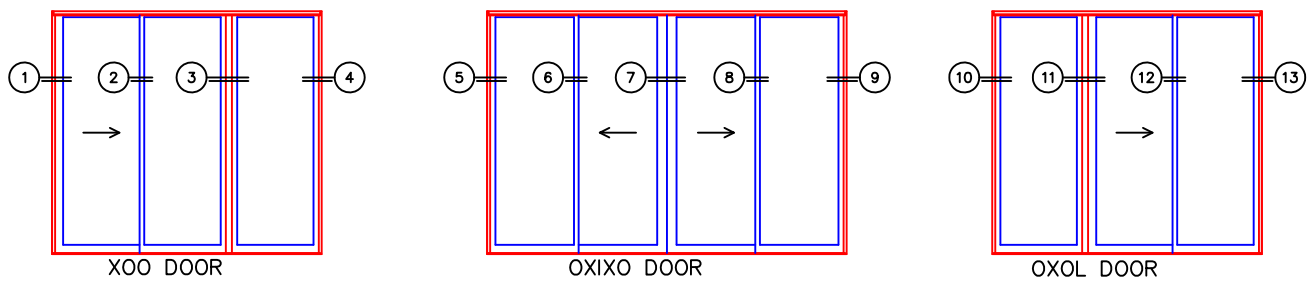

(USE RULER TO SCALE DIMENSIONS IN INCHES)

SCALE: 1/4"

SLIDING DOOR DETAILS
1" INSULATED GLAZING SHOWN
WIDE STILE FIXED PANEL SHOWN

NOTE: CENTERLINES ARE NOT DIVIDED EQUALLY; CONFIRM CENTERLINES WHEN REQUIRED.

-GLASS PENETRATION: 11/16"
-EXTERIOR RATED PRODUCTS HAVE WEEP SLOTS ON HORIZONTAL SILLS.