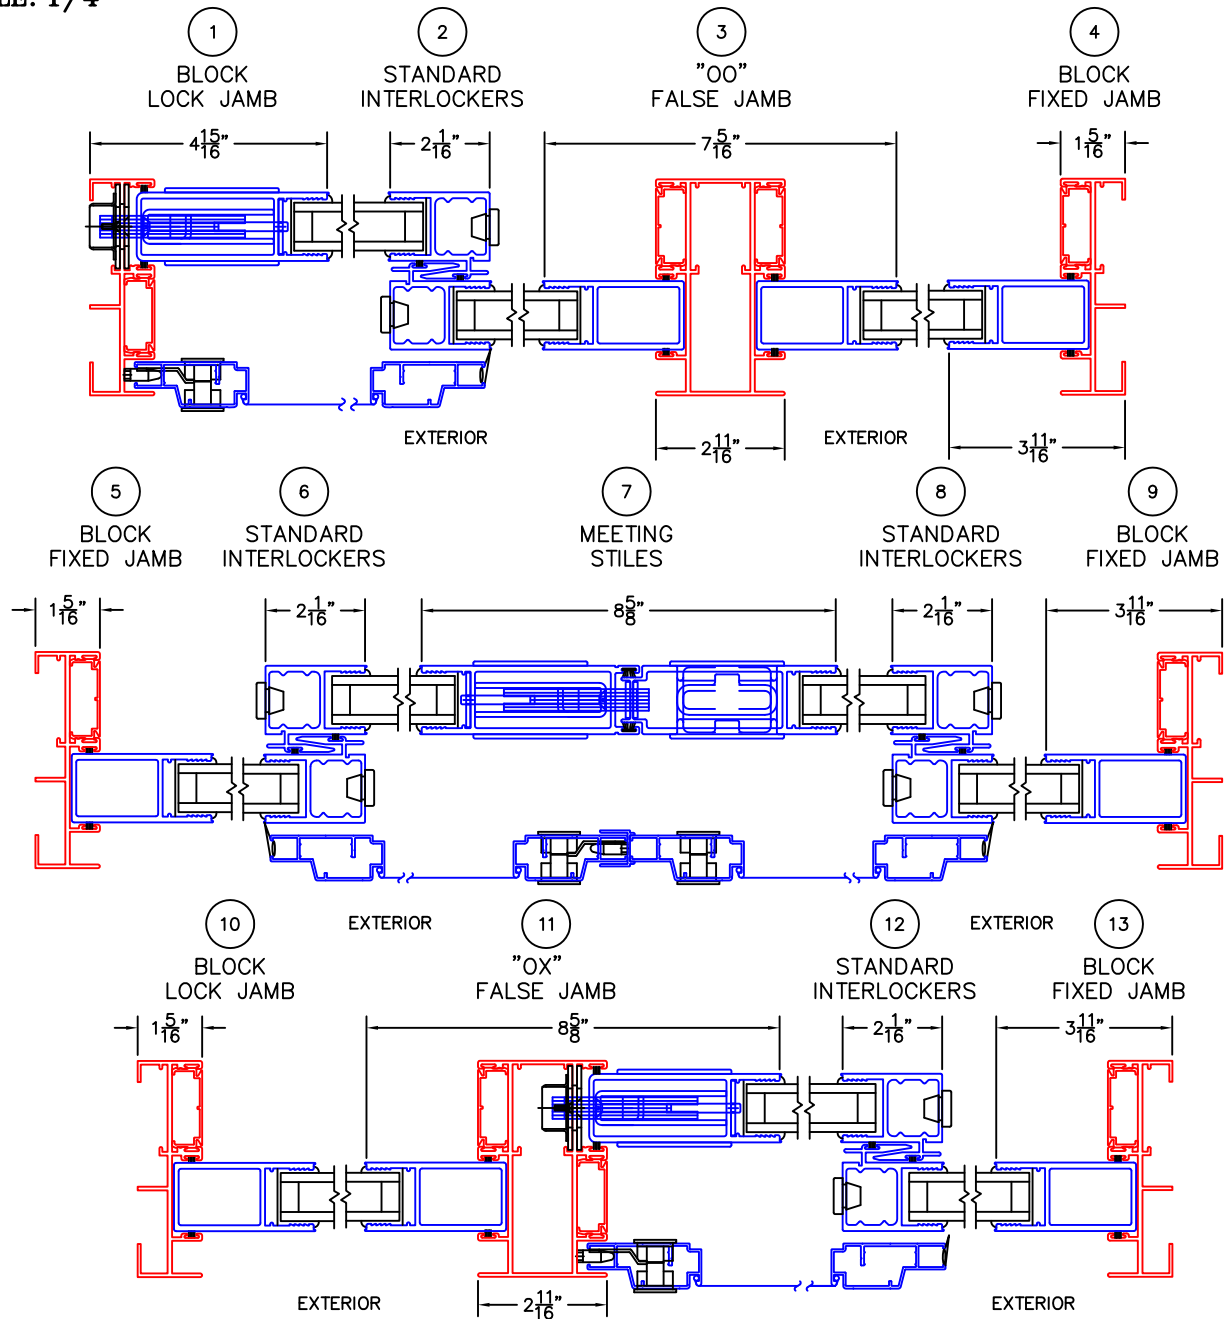

(USE RULER TO SCALE DIMENSIONS IN INCHES)

SCALE: 1/4"

SLIDING DOOR DETAILS
1" INSULATED GLAZING SHOWN
WIDE STILE FIXED PANEL SHOWN

NOTE: CENTERLINES ARE NOT DIVIDED EQUALLY; CONFIRM CENTERLINES WHEN REQUIRED.

-GLASS PENETRATION: 11/16"
-EXTERIOR RATED PRODUCTS HAVE WEEP SLOTS ON HORIZONTAL SILLS.