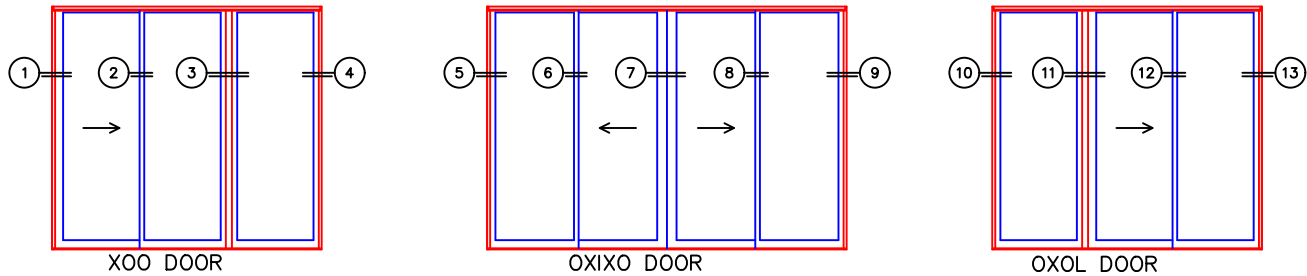

(USE RULER TO SCALE DIMENSIONS IN INCHES)
SCALE: 1/4"

SLIDING DOOR DETAILS
1" INSULATED GLAZING SHOWN
ARCHETYPE NARROW FIXED STILE PANEL SHOWN

NOTE: CENTERLINES ARE NOT DIVIDED EQUALLY; CONFIRM CENTERLINES WHEN REQUIRED.

-GLASS PENETRATION: 11/16"