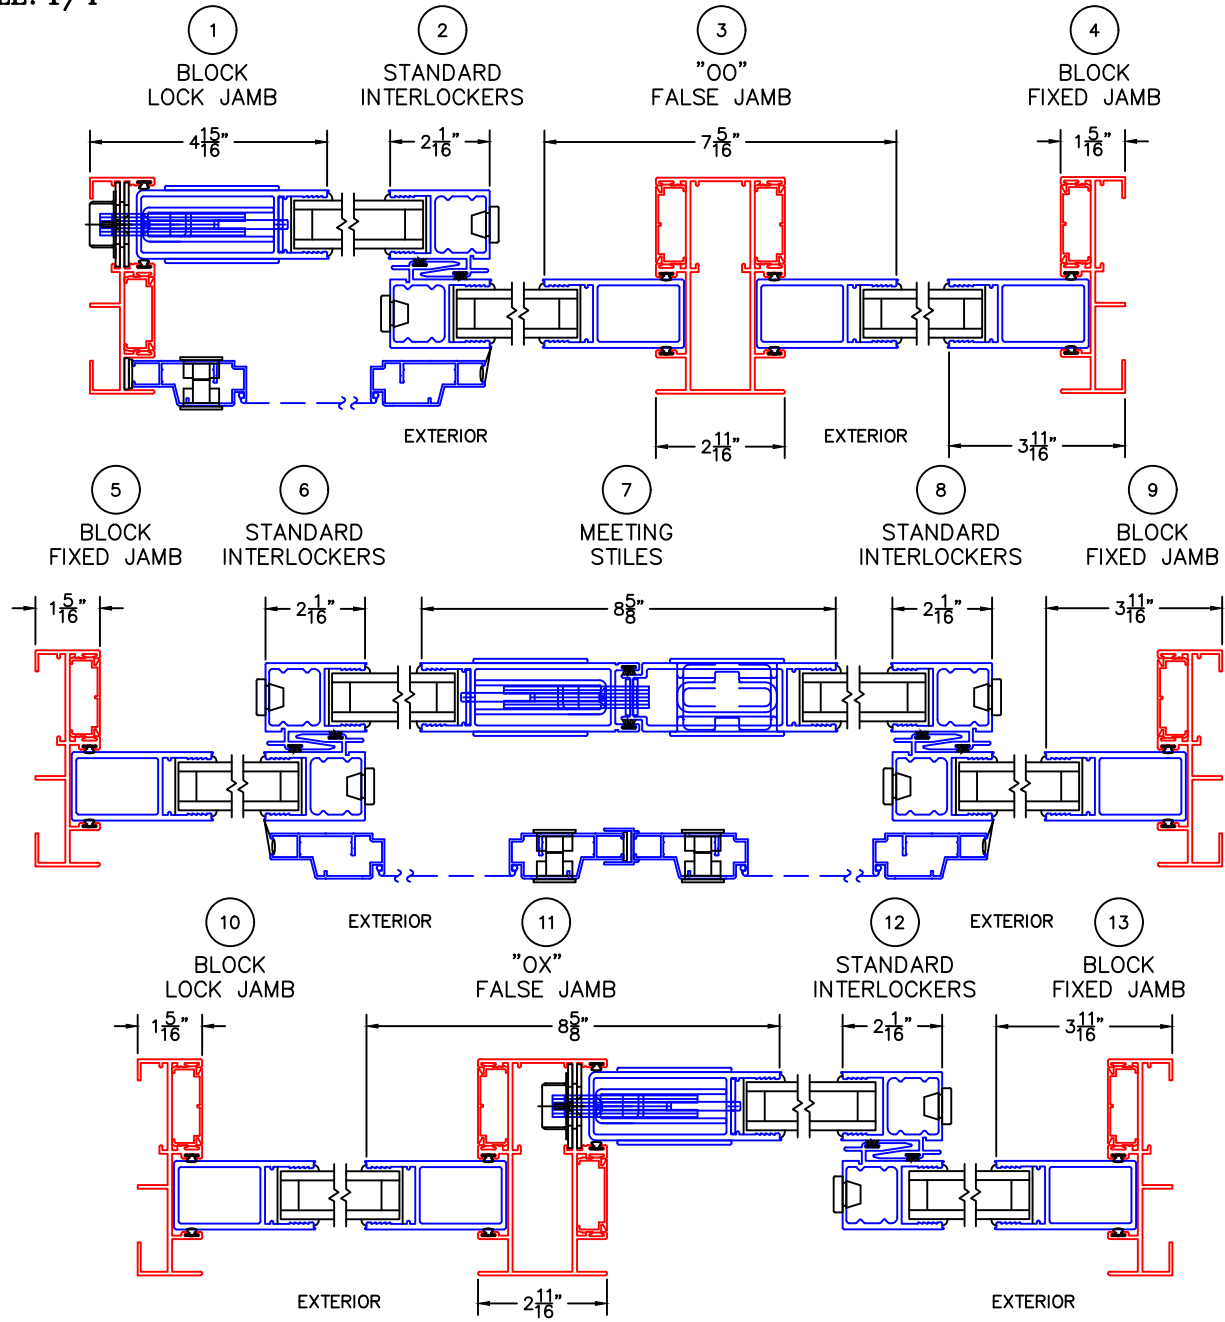

(USE RULER TO SCALE DIMENSIONS IN INCHES)
SCALE: 1/4"

SLIDING DOOR DETAILS
1" INSULATED GLAZING SHOWN
ARCHETYPE NARROW FIXED STILE PANEL SHOWN

NOTE: CENTERLINES ARE NOT DIVIDED EQUALLY; CONFIRM CENTERLINES WHEN REQUIRED.

-GLASS PENETRATION: 11/16"