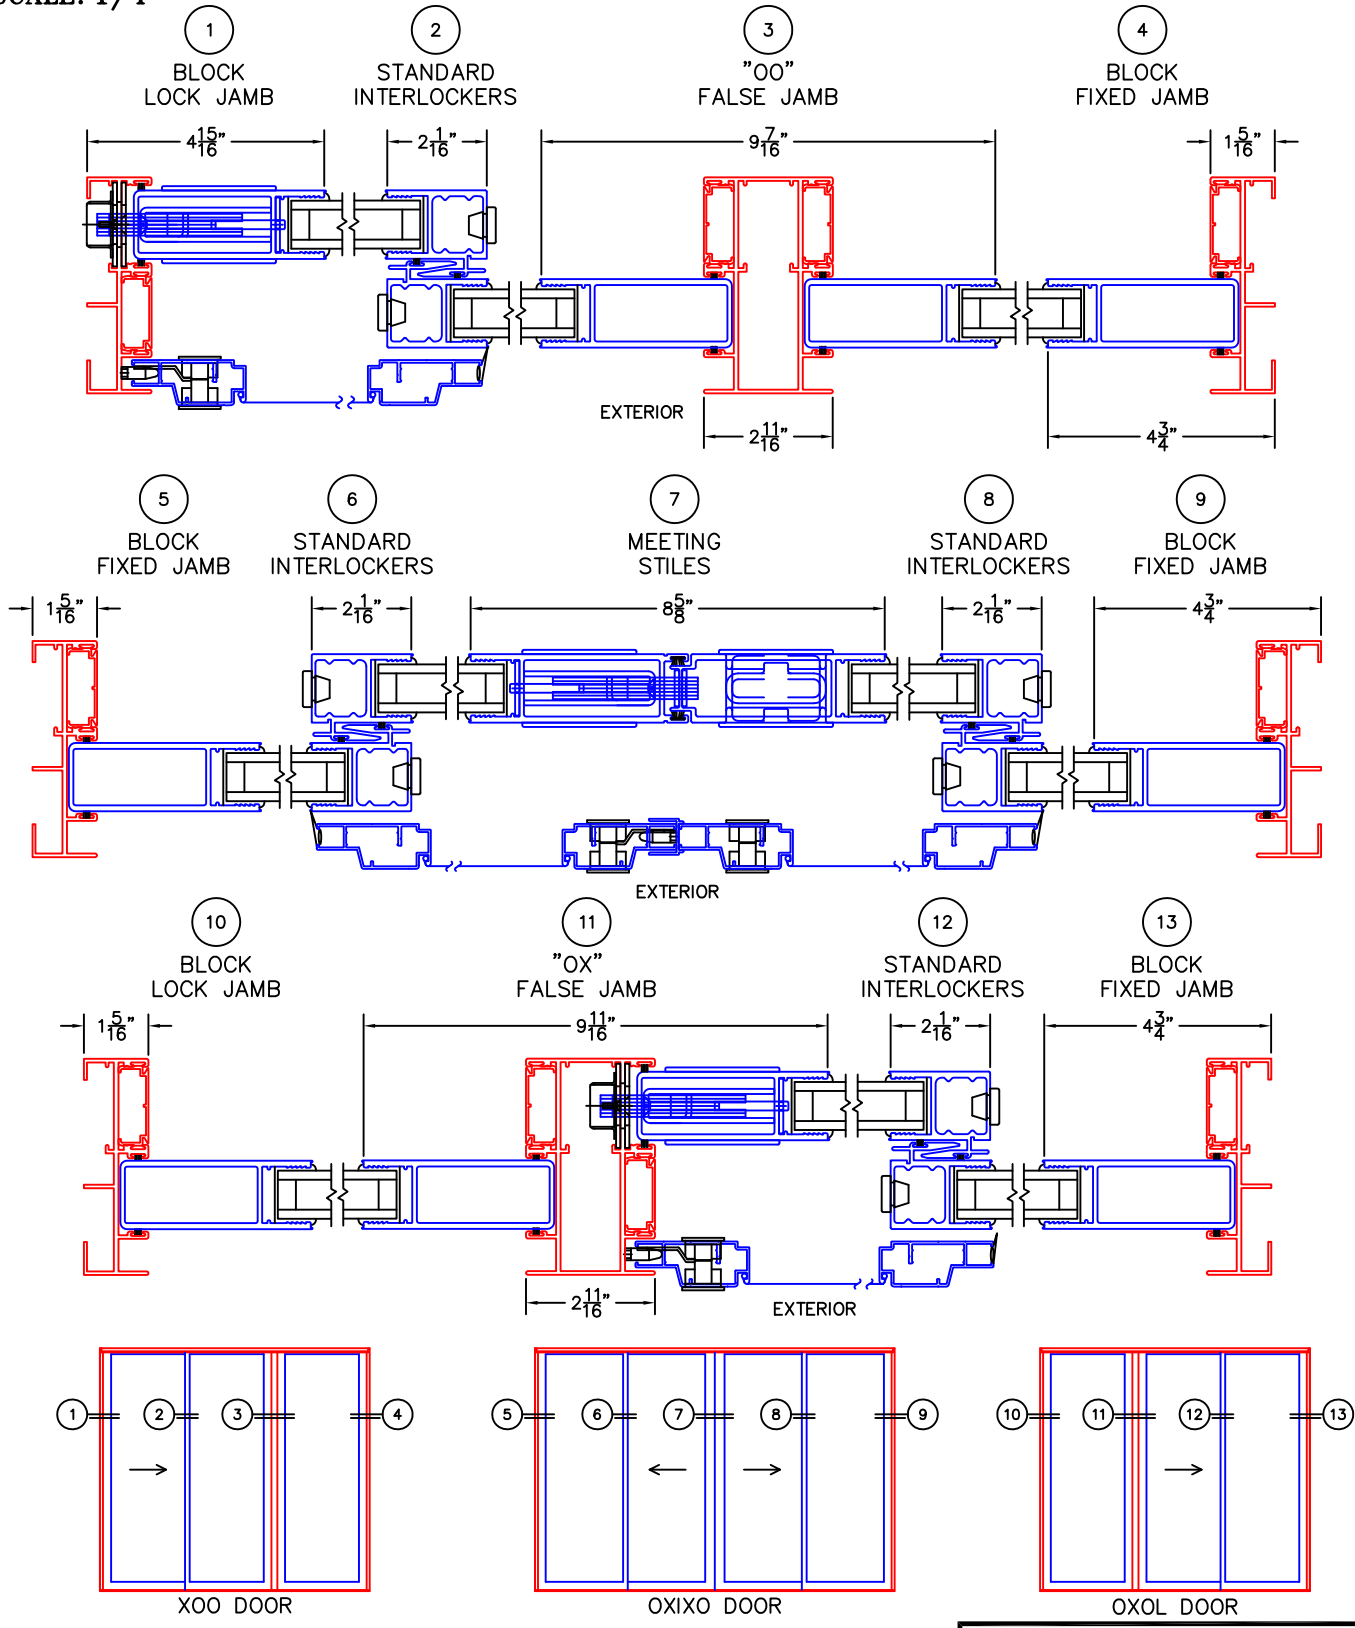

(USE RULER TO SCALE DIMENSIONS IN INCHES)
SCALE: 1/4

SLIDING DOOR DETAILS
 1" INSULATED GLAZING SHOWN
 ARCHETYPE FIXED STILE SHOWN

NOTE: CENTERLINES ARE NOT DIVIDED EQUALLY; CONFIRM CENTERLINES WHEN REQUIRED.

-GLASS PENETRATION: 11/16"
 -EXTERIOR RATED PRODUCTS HAVE WEEP SLOTS ON HORIZONTAL SILLS.