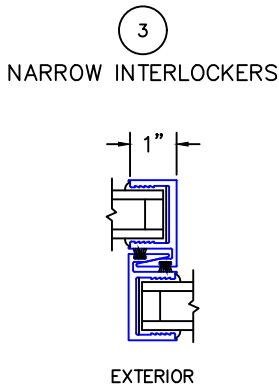

0 1 2 3 4 5 6
 (USE RULER TO SCALE DIMENSIONS IN INCHES)
SCALE: 1/4

OPTIONS AND UPGRADES
 (NARROW, NARROW HIGH PERFORMANCE AND
 HIGH PERFORMANCE INTERLOCKERS)

-*SCREENS NOT AVAILABLE WITH HP INTERLOCKERS (BOTH SIDES).
 -GLASS PENETRATION: 11/16"