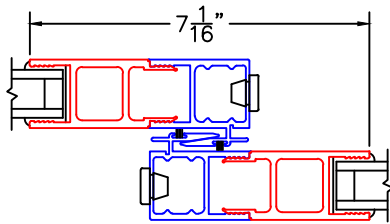

(USE RULER TO SCALE DIMENSIONS IN INCHES)

SCALE: 1/4

OPTIONS AND UPGRADES  
(XO INTERLOCKERS SHOWN)

1

INTERLOCKERS WITH  
1" SIGHTLINE EXTENDER

EXTERIOR

2

HP INTERLOCKERS  
(SLIDING-STD)

EXTERIOR

1A

INTERLOCKERS WITH  
2-1/2" SIGHTLINE EXTENDER

EXTERIOR

2A

HP INTERLOCKERS  
(BOTH SIDES)\*

EXTERIOR

1B

INTERLOCKERS WITH  
3-1/2" SIGHTLINE EXTENDER

EXTERIOR

-\*SCREENS NOT AVAILABLE WITH HP INTERLOCKERS (BOTH SIDES).  
-GLASS PENETRATION: 11/16"  
-EXTERIOR RATED PRODUCTS HAVE WEEP SLOTS ON HORIZONTAL SILLS.