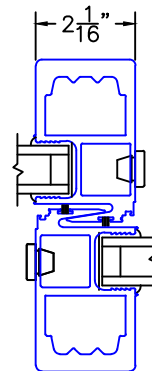

(USE RULER TO SCALE DIMENSIONS IN INCHES)

SCALE: 1/4

OPTIONS AND UPGRADES  
(XO INTERLOCKERS SHOWN)

1

INTERLOCKERS WITH  
1" SIGHTLINE EXTENDER

EXTERIOR

2

HP INTERLOCKERS  
(SLIDING-STD)

EXTERIOR

1A

INTERLOCKERS WITH  
2-1/2" SIGHTLINE EXTENDER

EXTERIOR

2A

HP INTERLOCKERS  
(BOTH SIDES)\*

EXTERIOR

1B

INTERLOCKERS WITH  
3-1/2" SIGHTLINE EXTENDER

EXTERIOR

-\*SCREENS NOT AVAILABLE WITH HP INTERLOCKERS (BOTH SIDES).  
-GLASS PENETRATION: 11/16"  
-EXTERIOR RATED PRODUCTS HAVE WEEP SLOTS ON HORIZONTAL SILLS.