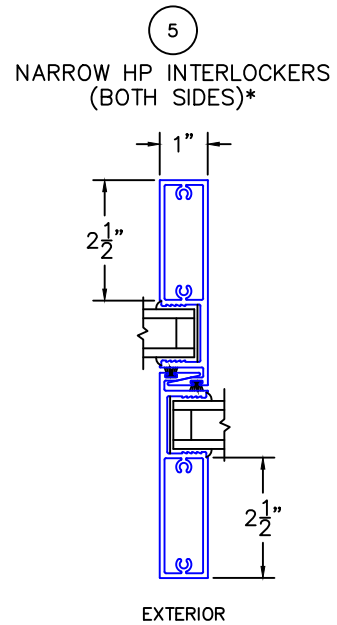

0 1 2 3 4 5 6
 (USE RULER TO SCALE DIMENSIONS IN INCHES)
SCALE: 1/4

OPTIONS AND UPGRADES
 (NARROW, NARROW HIGH PERFORMANCE AND
 HIGH PERFORMANCE INTERLOCKERS)

-*SCREENS NOT AVAILABLE WITH HP INTERLOCKERS (BOTH SIDES).
 -GLASS PENETRATION: 11/16"