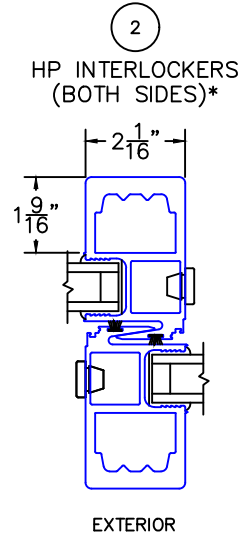

0 1 2 3 4 5 6
 (USE RULER TO SCALE DIMENSIONS IN INCHES)
SCALE: 1/4

OPTIONS AND UPGRADES
 (NARROW, NARROW HIGH PERFORMANCE AND
 HIGH PERFORMANCE INTERLOCKERS)

-*SCREENS NOT AVAILABLE WITH HP INTERLOCKERS (BOTH SIDES).
 -GLASS PENETRATION: 11/16"