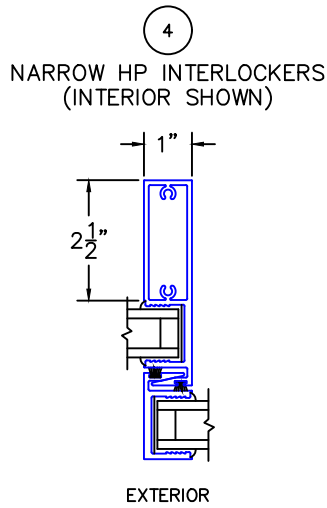

0 1 2 3 4 5 6
 (USE RULER TO SCALE DIMENSIONS IN INCHES)
SCALE: 1/4

OPTIONS AND UPGRADES
 (NARROW, NARROW HIGH PERFORMANCE AND
 HIGH PERFORMANCE INTERLOCKERS)

-*SCREENS NOT AVAILABLE WITH HP INTERLOCKERS (BOTH SIDES).
 -GLASS PENETRATION: 11/16"