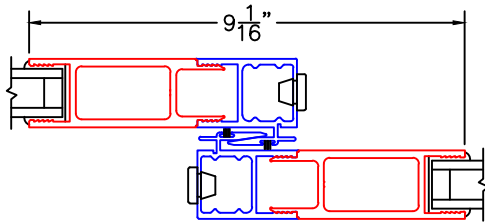

(USE RULER TO SCALE DIMENSIONS IN INCHES)

SCALE: 1/4

OPTIONS AND UPGRADES  
(XO INTERLOCKERS SHOWN)

1

INTERLOCKERS WITH  
1" SIGHTLINE EXTENDER

EXTERIOR

2

HP INTERLOCKERS  
(SLIDING-STD)

EXTERIOR

1A

INTERLOCKERS WITH  
2-1/2" SIGHTLINE EXTENDER

EXTERIOR

2A

HP INTERLOCKERS  
(BOTH SIDES)\*

EXTERIOR

1B

INTERLOCKERS WITH  
3-1/2" SIGHTLINE EXTENDER

EXTERIOR

-\*SCREENS NOT AVAILABLE WITH HP INTERLOCKERS (BOTH SIDES).  
-GLASS PENETRATION: 11/16"  
-EXTERIOR RATED PRODUCTS HAVE WEEP SLOTS ON HORIZONTAL SILLS.