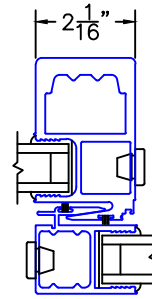

(USE RULER TO SCALE DIMENSIONS IN INCHES)

SCALE: 1/4

OPTIONS AND UPGRADES  
(XO INTERLOCKERS SHOWN)

1

INTERLOCKERS WITH  
1" SIGHTLINE EXTENDER

EXTERIOR

2

HP INTERLOCKERS  
(SLIDING-STD)

EXTERIOR

1A

INTERLOCKERS WITH  
2-1/2" SIGHTLINE EXTENDER

EXTERIOR

2A

HP INTERLOCKERS  
(BOTH SIDES)\*

EXTERIOR

1B

INTERLOCKERS WITH  
3-1/2" SIGHTLINE EXTENDER

EXTERIOR

-\*SCREENS NOT AVAILABLE WITH HP INTERLOCKERS (BOTH SIDES).  
-GLASS PENETRATION: 11/16"  
-EXTERIOR RATED PRODUCTS HAVE WEEP SLOTS ON HORIZONTAL SILLS.