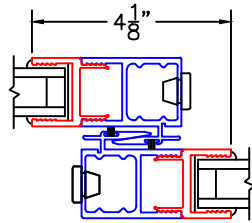

(USE RULER TO SCALE DIMENSIONS IN INCHES)

SCALE: 1/4

OPTIONS AND UPGRADES  
(XO INTERLOCKERS SHOWN)

1

INTERLOCKERS WITH  
1" SIGHTLINE EXTENDER

EXTERIOR

2

HP INTERLOCKERS  
(SLIDING-STD)

EXTERIOR

1A

INTERLOCKERS WITH  
2-1/2" SIGHTLINE EXTENDER

EXTERIOR

2A

HP INTERLOCKERS  
(BOTH SIDES)\*

EXTERIOR

1B

INTERLOCKERS WITH  
3-1/2" SIGHTLINE EXTENDER

EXTERIOR

-\*SCREENS NOT AVAILABLE WITH HP INTERLOCKERS (BOTH SIDES).  
-GLASS PENETRATION: 11/16"  
-EXTERIOR RATED PRODUCTS HAVE WEEP SLOTS ON HORIZONTAL SILLS.