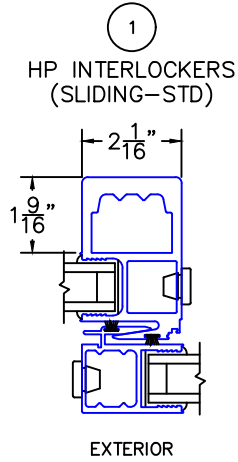

0 1 2 3 4 5 6
 (USE RULER TO SCALE DIMENSIONS IN INCHES)
SCALE: 1/4

OPTIONS AND UPGRADES
 (NARROW, NARROW HIGH PERFORMANCE AND
 HIGH PERFORMANCE INTERLOCKERS)

-*SCREENS NOT AVAILABLE WITH HP INTERLOCKERS (BOTH SIDES).
 -GLASS PENETRATION: 11/16"