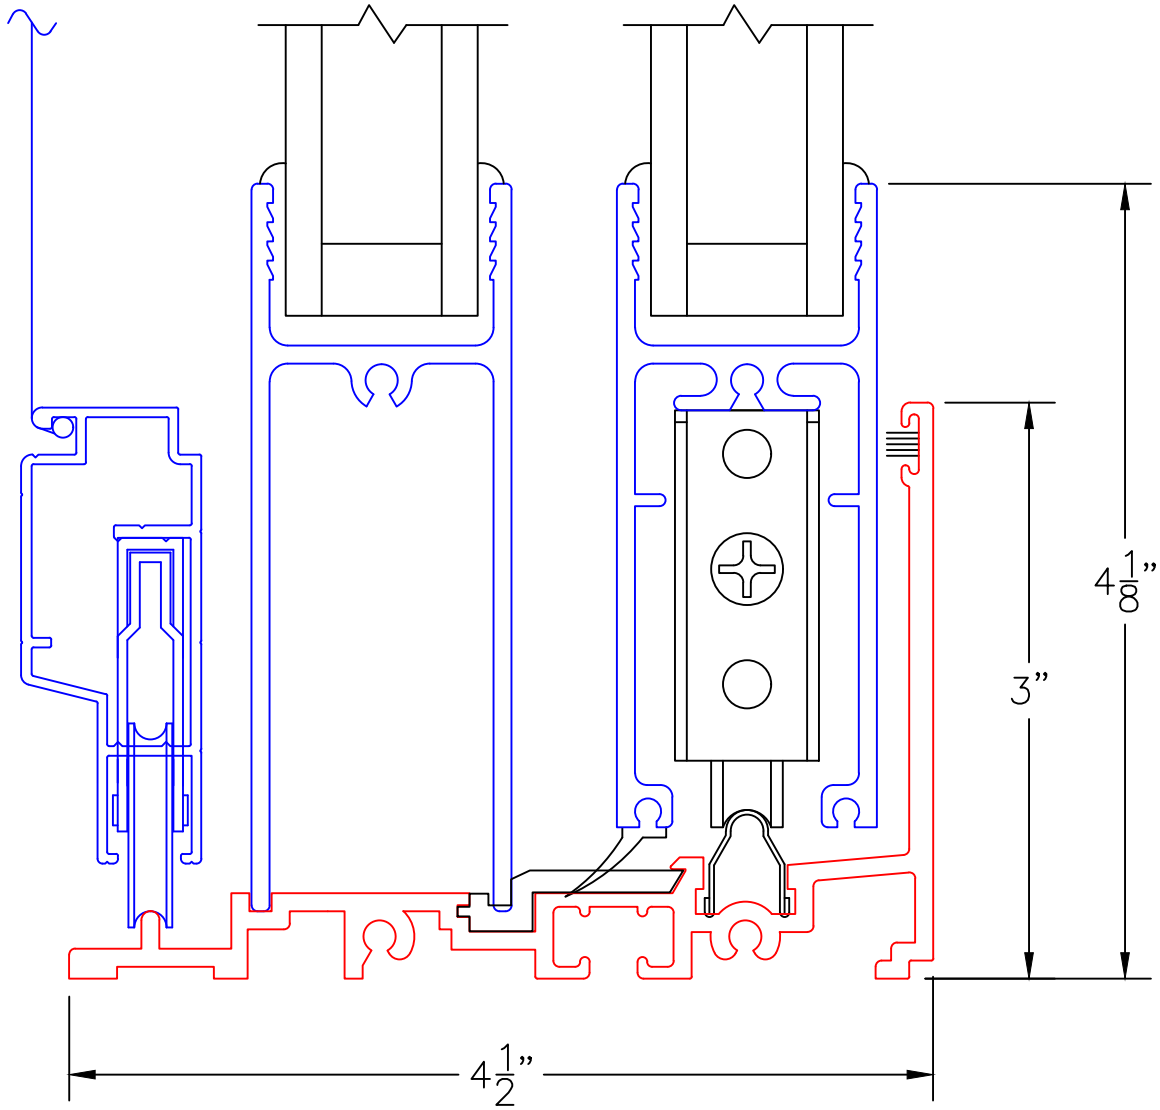

(USE RULER TO SCALE DIMENSIONS IN INCHES)

SCALE: 1/4"

SLIDING DOOR DETAILS
1" INSULATED AND 1/4"
SINGLE GLAZING AVAILABLE

GLASS PENETRATION: 11/16"

NOTE: CENTERLINES ARE NOT DIVIDED EQUALLY; CONFIRM CENTERLINES WHEN REQUIRED.

-GLASS PENETRATION: 11/16"
-EXTERIOR RATED PRODUCTS HAVE WEEP SLOTS ON HORIZONTAL SILLS.

0 0.5 1
(USE RULER TO SCALE DIMENSIONS IN INCHES)

SLIDING DOOR DETAILS
1" INSULATED GLAZING SHOWN

SCALE: FULL

0 0.5 1
(USE RULER TO SCALE DIMENSIONS IN INCHES)
SCALE: FULL

SLIDING DOOR DETAILS
1/4" SINGLE GLAZING SHOWN

0 0.5 1
(USE RULER TO SCALE DIMENSIONS IN INCHES)
SCALE: FULL

SLIDING DOOR DETAILS
1" INSULATED GLAZING SHOWN

2B

HIGH WATER
SILL

EXTERIOR

0 0.5 1
(USE RULER TO SCALE DIMENSIONS IN INCHES)
SCALE: FULL

SLIDING DOOR DETAILS
1" INSULATED GLAZING SHOWN

3

BLOCK
LOCK JAMB

EXTERIOR

0 0.5 1
(USE RULER TO SCALE DIMENSIONS IN INCHES)
SCALE: FULL

SLIDING DOOR DETAILS
1" INSULATED GLAZING SHOWN

④
STANDARD
INTERLOCKERS