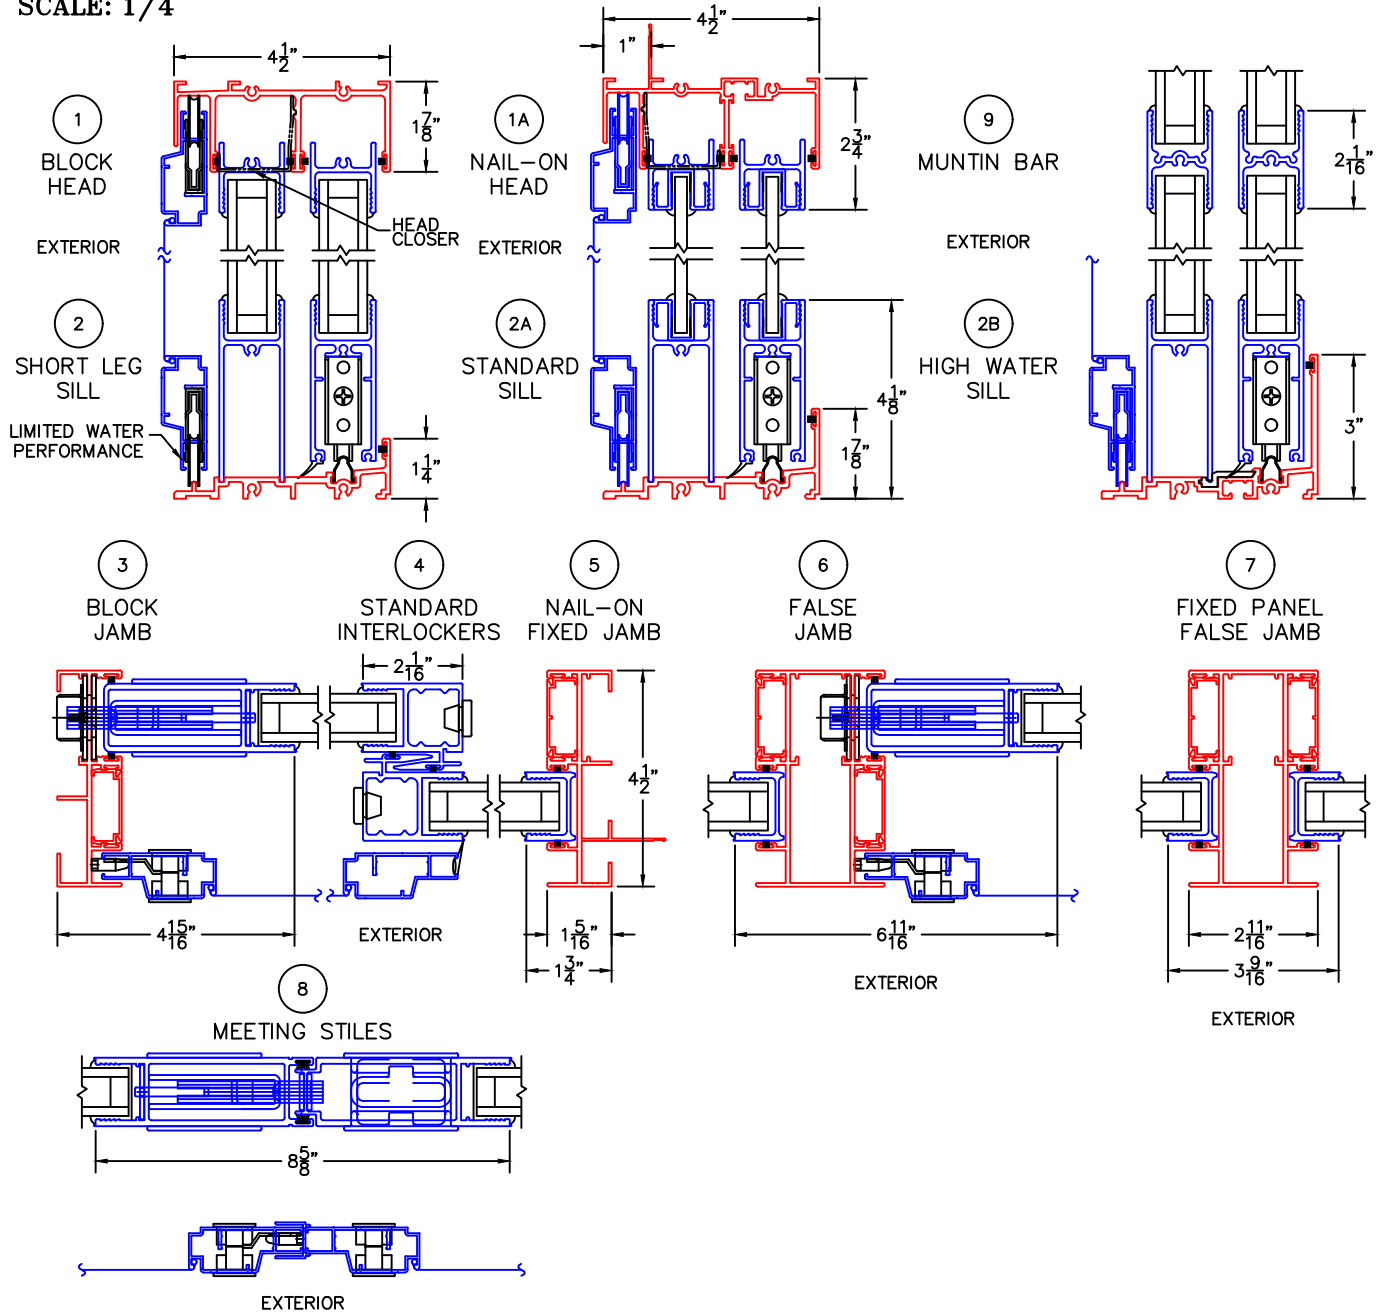

(USE RULER TO SCALE DIMENSIONS IN INCHES)

SCALE: 1/4"

SLIDING DOOR DETAILS
1" INSULATED AND 1/4"
SINGLE GLAZING AVAILABLE

GLASS PENETRATION: 11/16"

NOTE: CENTERLINES ARE NOT DIVIDED EQUALLY; CONFIRM CENTERLINES WHEN REQUIRED.

-GLASS PENETRATION: 11/16"
-EXTERIOR RATED PRODUCTS HAVE WEEP SLOTS ON HORIZONTAL SILLS.

0 0.5 1
(USE RULER TO SCALE DIMENSIONS IN INCHES)

SLIDING DOOR DETAILS
1" INSULATED GLAZING SHOWN

SCALE: FULL

0 0.5 1
(USE RULER TO SCALE DIMENSIONS IN INCHES)
SCALE: FULL

SLIDING DOOR DETAILS
1/4" SINGLE GLAZING SHOWN

0 0.5 1
(USE RULER TO SCALE DIMENSIONS IN INCHES)
SCALE: FULL

SLIDING DOOR DETAILS
1" INSULATED GLAZING SHOWN

2B

HIGH WATER
SILL

EXTERIOR

0 0.5 1
(USE RULER TO SCALE DIMENSIONS IN INCHES)
SCALE: FULL

SLIDING DOOR DETAILS
1" INSULATED GLAZING SHOWN

3

BLOCK
LOCK JAMB

EXTERIOR

0 0.5 1
(USE RULER TO SCALE DIMENSIONS IN INCHES)
SCALE: FULL

SLIDING DOOR DETAILS
1" INSULATED GLAZING SHOWN

④
STANDARD
INTERLOCKERS