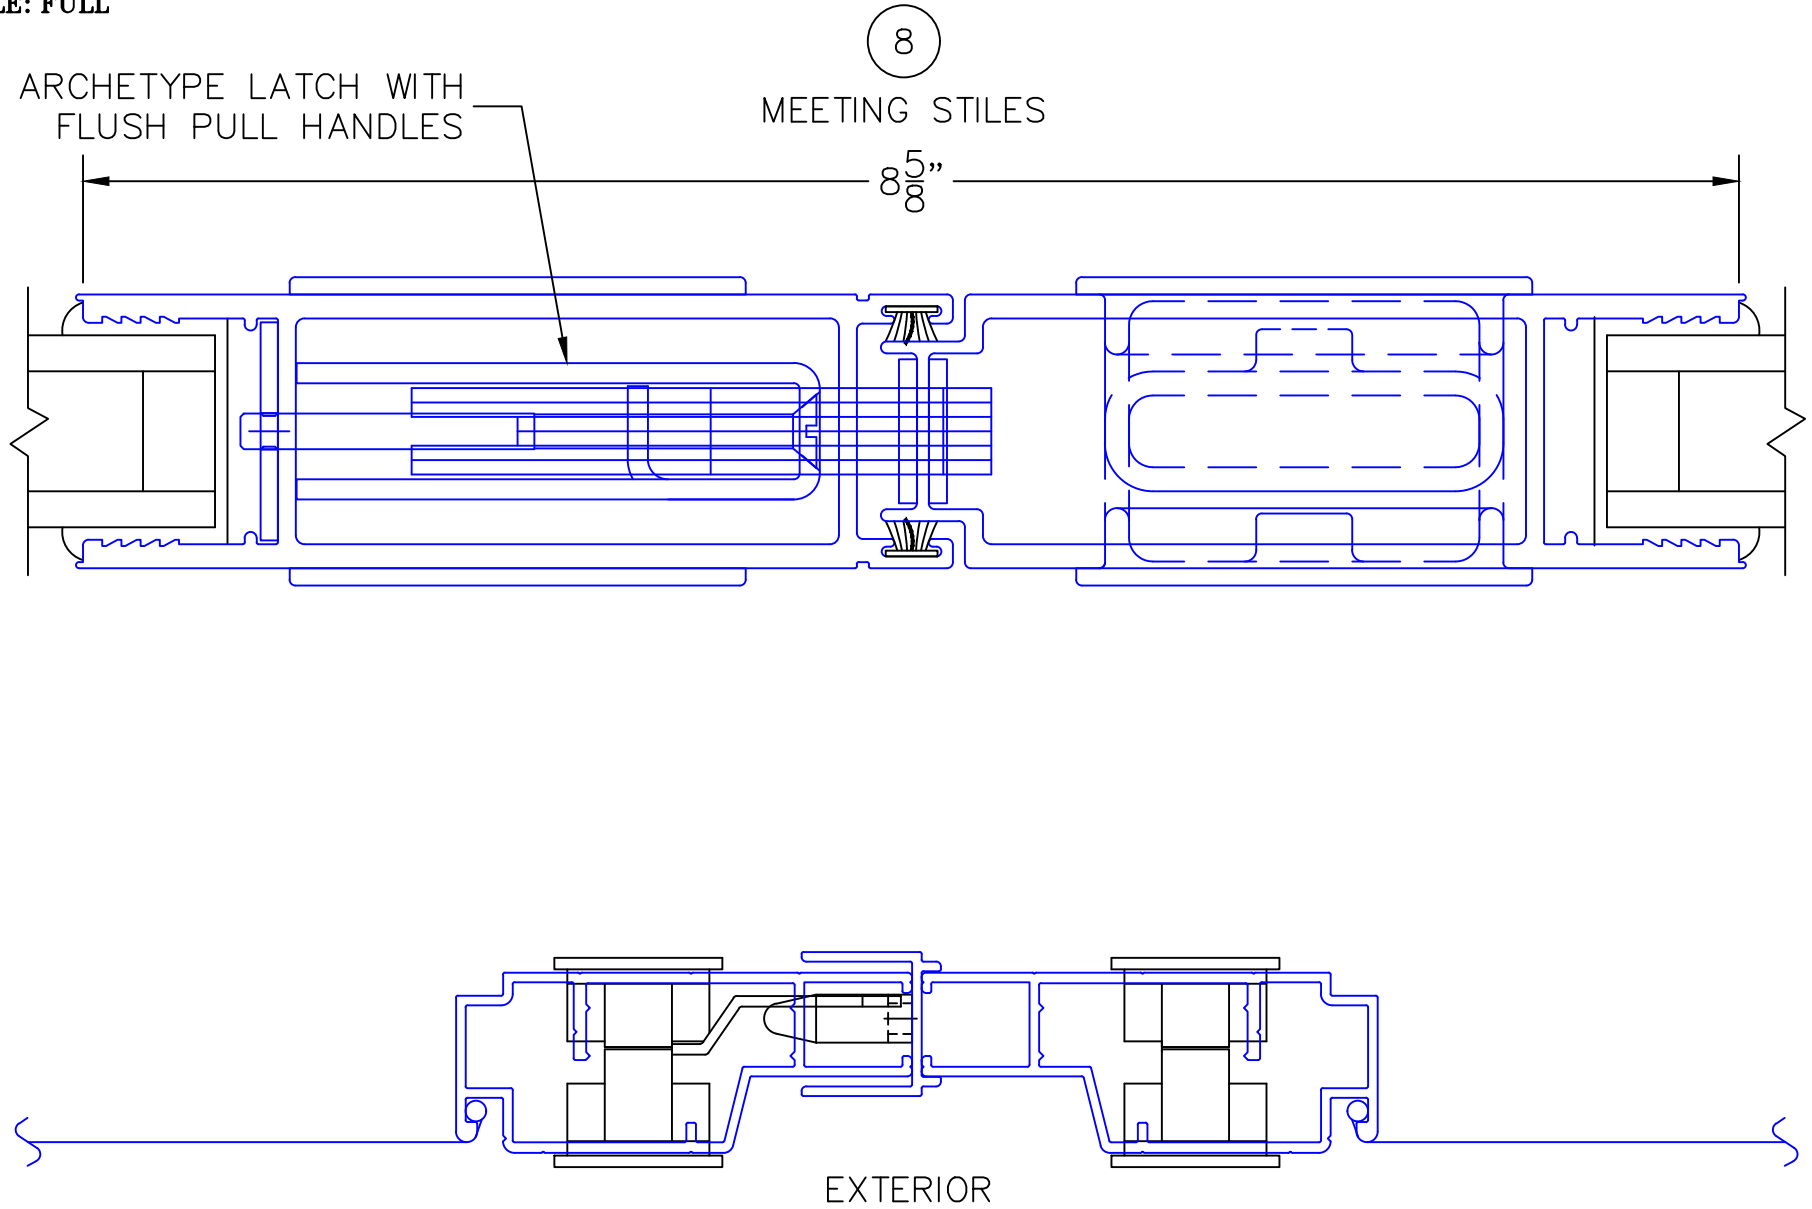

(USE RULER TO SCALE DIMENSIONS IN INCHES)

SCALE: 1/4"

SLIDING DOOR DETAILS
1" INSULATED AND 1/4"
SINGLE GLAZING AVAILABLE

GLASS PENETRATION: 11/16"

NOTE: CENTERLINES ARE NOT DIVIDED EQUALLY; CONFIRM CENTERLINES WHEN REQUIRED.

⑤
NAIL-ON
FIXED JAMB

EXTERIOR

0 0.5 1
(USE RULER TO SCALE DIMENSIONS IN INCHES)
SCALE: FULL

SLIDING DOOR DETAILS
1" INSULATED GLAZING SHOWN

0 0.5 1
(USE RULER TO SCALE DIMENSIONS IN INCHES)
SCALE: FULL

SLIDING DOOR DETAILS
1" INSULATED GLAZING SHOWN

7

"00"
FALSE JAMB

EXTERIOR

0 0.5 1
(USE RULER TO SCALE DIMENSIONS IN INCHES)
SCALE: FULL

SLIDING DOOR DETAILS 1" INSULATED GLAZING SHOWN

0 0.5 1
(USE RULER TO SCALE DIMENSIONS IN INCHES)
SCALE: FULL

SLIDING DOOR DETAILS
1" INSULATED GLAZING SHOWN

9

MUNTIN BAR

EXTERIOR