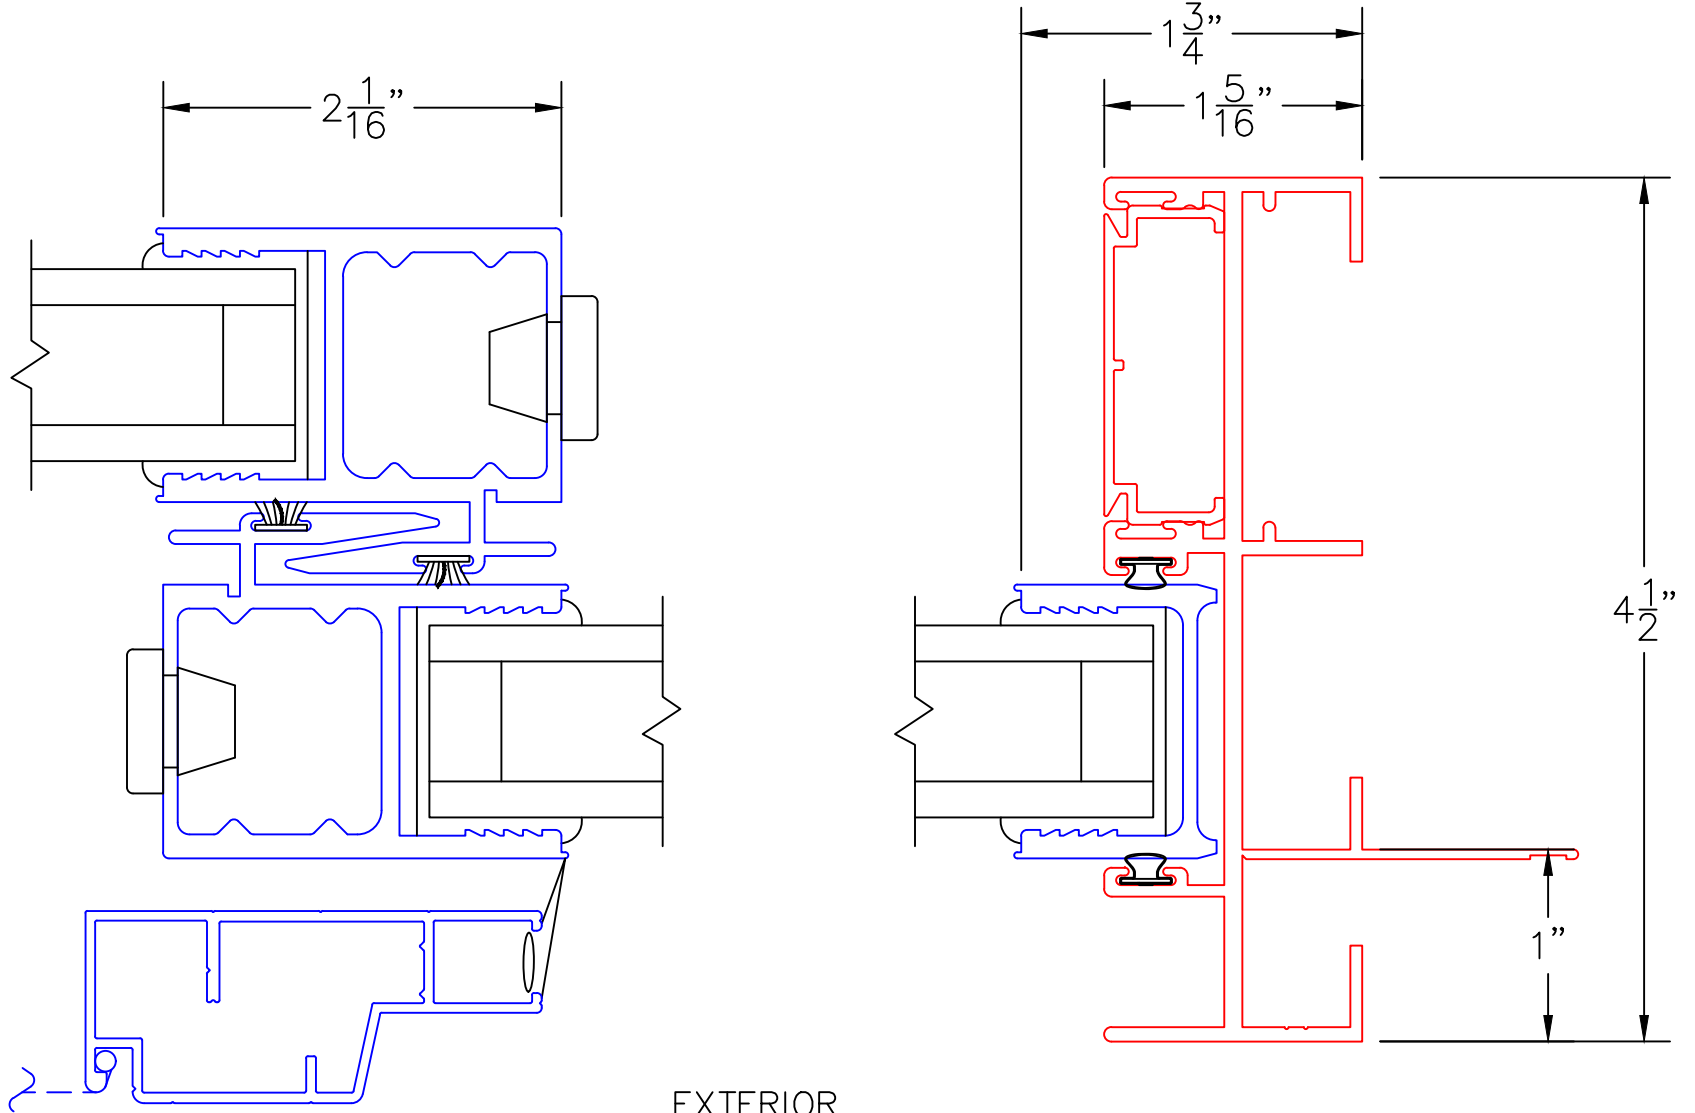

SLIDING DOOR DETAILS  
1" INSULATED GLAZING SHOWN

0 0.5 1  
(USE RULER TO SCALE DIMENSIONS IN INCHES)  
**SCALE: FULL**

SLIDING DOOR DETAILS  
1/4" SINGLE GLAZING SHOWN

0 0.5 1  
(USE RULER TO SCALE DIMENSIONS IN INCHES)  
**SCALE: FULL**

SLIDING DOOR DETAILS  
1" INSULATED GLAZING SHOWN

(2B)

HIGH WATER  
SILL

0 0.5 1  
(USE RULER TO SCALE DIMENSIONS IN INCHES)

SCALE: FULL

SLIDING DOOR DETAILS  
1" INSULATED GLAZING SHOWN

3

BLOCK  
LOCK JAMB

EXTERIOR

0 0.5 1  
(USE RULER TO SCALE DIMENSIONS IN INCHES)  
**SCALE: FULL**

SLIDING DOOR DETAILS  
1" INSULATED GLAZING SHOWN

④  
STANDARD  
INTERLOCKERS

⑤  
NAIL-ON  
FIXED JAMB

0 0.5 1  
(USE RULER TO SCALE DIMENSIONS IN INCHES)  
**SCALE: FULL**

SLIDING DOOR DETAILS  
1" INSULATED GLAZING SHOWN

0 0.5 1  
(USE RULER TO SCALE DIMENSIONS IN INCHES)  
**SCALE: FULL**

SLIDING DOOR DETAILS  
1" INSULATED GLAZING SHOWN

7

"00"  
FALSE JAMB

EXTERIOR

(USE RULER TO SCALE DIMENSIONS IN INCHES)