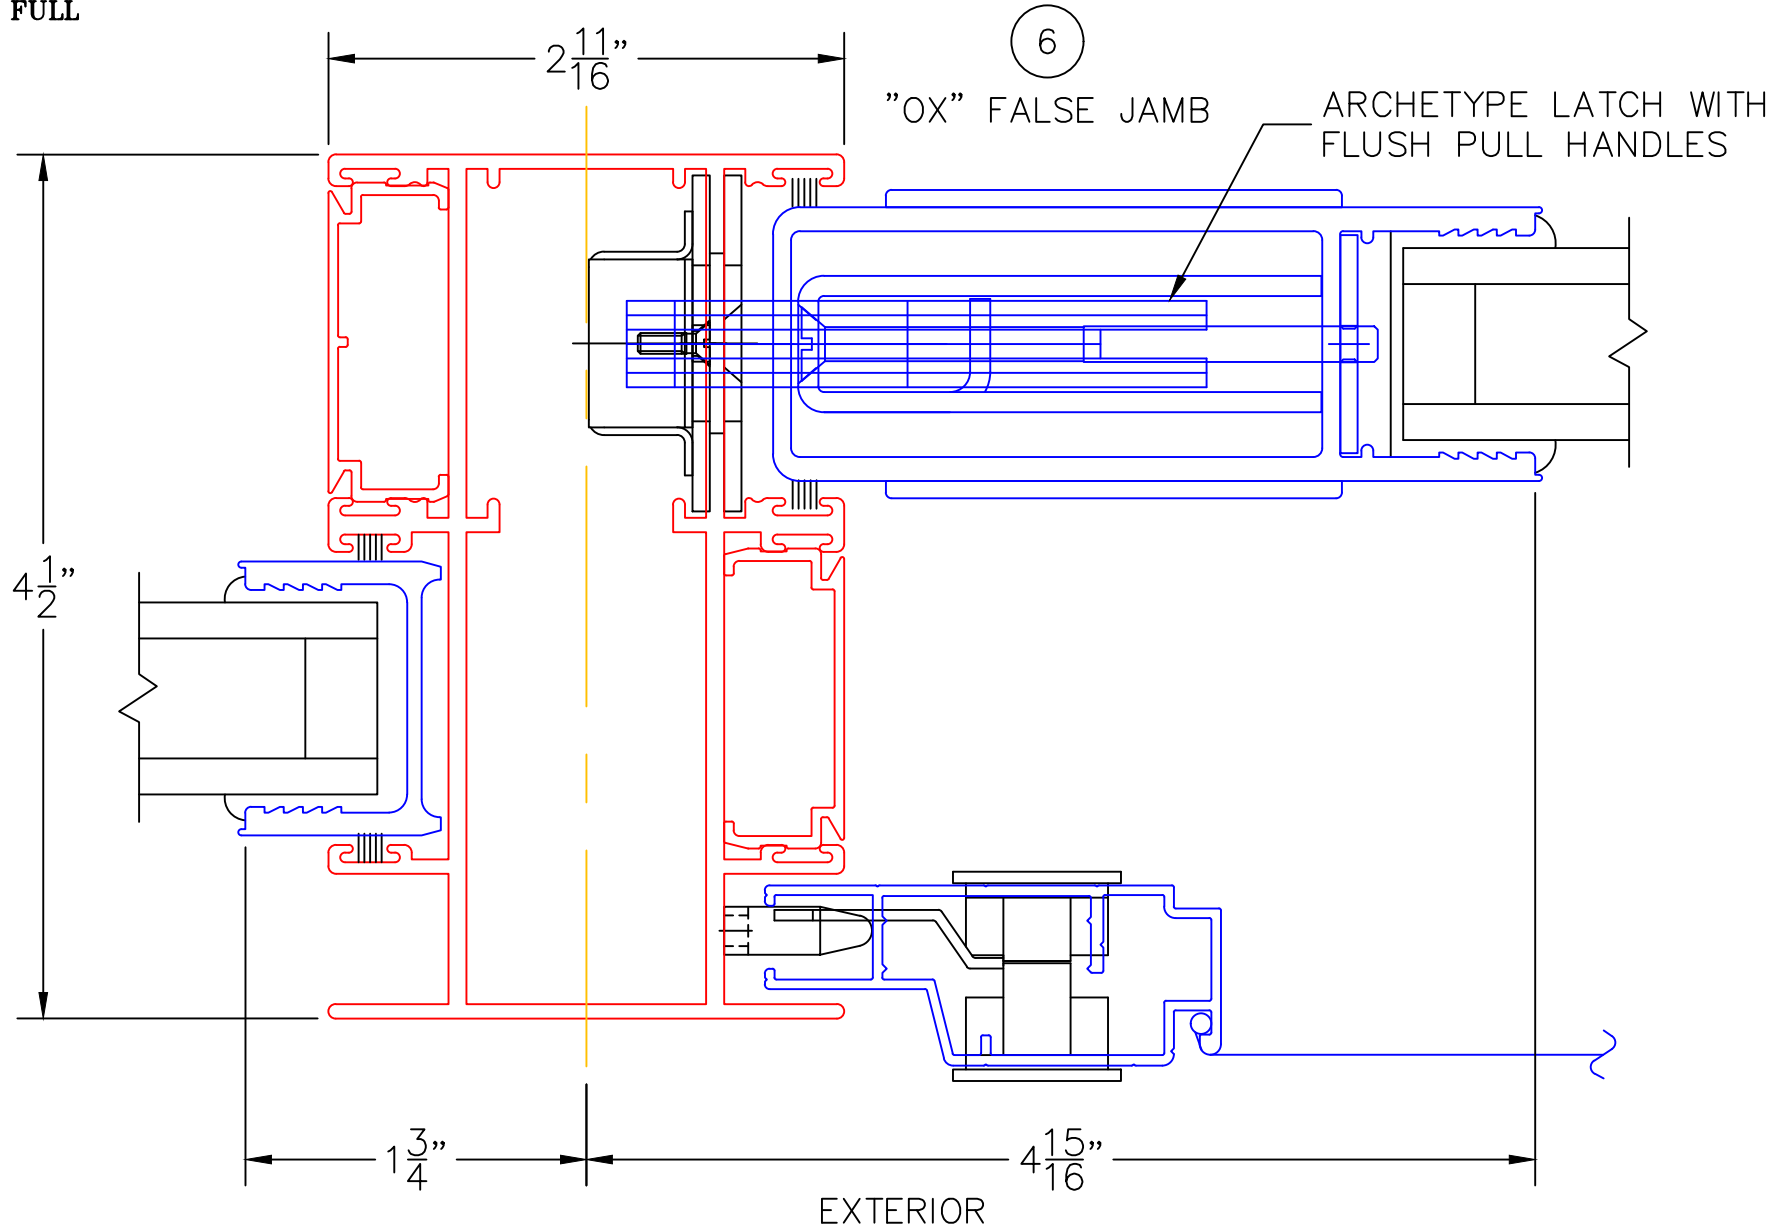

(USE RULER TO SCALE DIMENSIONS IN INCHES)

SCALE: 1/4"

SLIDING DOOR DETAILS
1" INSULATED AND 1/4"
SINGLE GLAZING AVAILABLE

GLASS PENETRATION: 11/16"

NOTE: CENTERLINES ARE NOT DIVIDED EQUALLY; CONFIRM CENTERLINES WHEN REQUIRED.

SLIDING DOOR DETAILS
1/4" SINGLE GLAZING SHOWN

0 0.5 1
(USE RULER TO SCALE DIMENSIONS IN INCHES)
SCALE: FULL

SLIDING DOOR DETAILS
1" INSULATED GLAZING SHOWN

2B

HIGH WATER
SILL

EXTERIOR

0 0.5 1
(USE RULER TO SCALE DIMENSIONS IN INCHES)
SCALE: FULL

SLIDING DOOR DETAILS
1" INSULATED GLAZING SHOWN

3

BLOCK
LOCK JAMB

EXTERIOR

0 0.5 1
(USE RULER TO SCALE DIMENSIONS IN INCHES)
SCALE: FULL

SLIDING DOOR DETAILS
1" INSULATED GLAZING SHOWN

④
STANDARD
INTERLOCKERS

⑤
NAIL-ON
FIXED JAMB

EXTERIOR

0 0.5 1
(USE RULER TO SCALE DIMENSIONS IN INCHES)
SCALE: FULL

SLIDING DOOR DETAILS
1" INSULATED GLAZING SHOWN

0 0.5 1
(USE RULER TO SCALE DIMENSIONS IN INCHES)
SCALE: FULL

SLIDING DOOR DETAILS
1" INSULATED GLAZING SHOWN