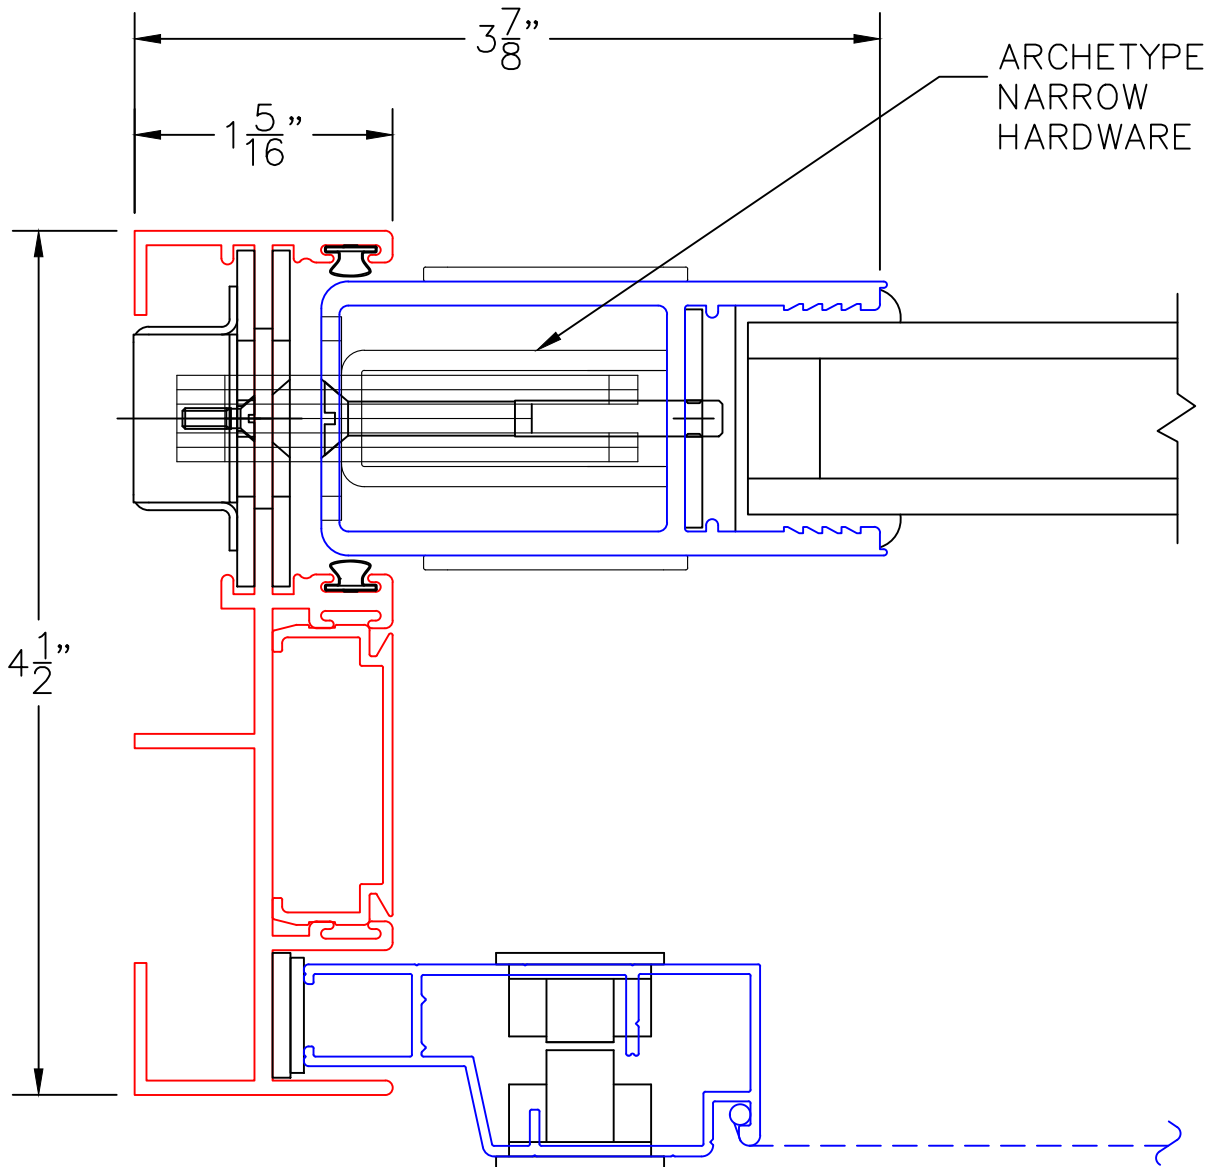

SLIDING DOOR DETAILS  
1" INSULATED GLAZING SHOWN

0 0.5 1  
(USE RULER TO SCALE DIMENSIONS IN INCHES)  
**SCALE: FULL**

SLIDING DOOR DETAILS  
1/4" SINGLE GLAZING SHOWN

0 0.5 1  
(USE RULER TO SCALE DIMENSIONS IN INCHES)  
**SCALE: FULL**

SLIDING DOOR DETAILS  
1" INSULATED GLAZING SHOWN

(2B)

HIGH WATER  
SILL

0 0.5 1  
(USE RULER TO SCALE DIMENSIONS IN INCHES)

SCALE: FULL

SLIDING DOOR DETAILS  
1" INSULATED GLAZING SHOWN

3

BLOCK  
LOCK JAMB

EXTERIOR

0 0.5 1  
(USE RULER TO SCALE DIMENSIONS IN INCHES)  
**SCALE: FULL**

SLIDING DOOR DETAILS  
1" INSULATED GLAZING SHOWN

④  
STANDARD  
INTERLOCKERS

⑤  
NAIL-ON  
FIXED JAMB

0 0.5 1  
(USE RULER TO SCALE DIMENSIONS IN INCHES)  
**SCALE: FULL**

SLIDING DOOR DETAILS  
1" INSULATED GLAZING SHOWN

0 0.5 1  
(USE RULER TO SCALE DIMENSIONS IN INCHES)  
**SCALE: FULL**

SLIDING DOOR DETAILS  
1" INSULATED GLAZING SHOWN

7

"00"  
FALSE JAMB

EXTERIOR

(USE RULER TO SCALE DIMENSIONS IN INCHES)