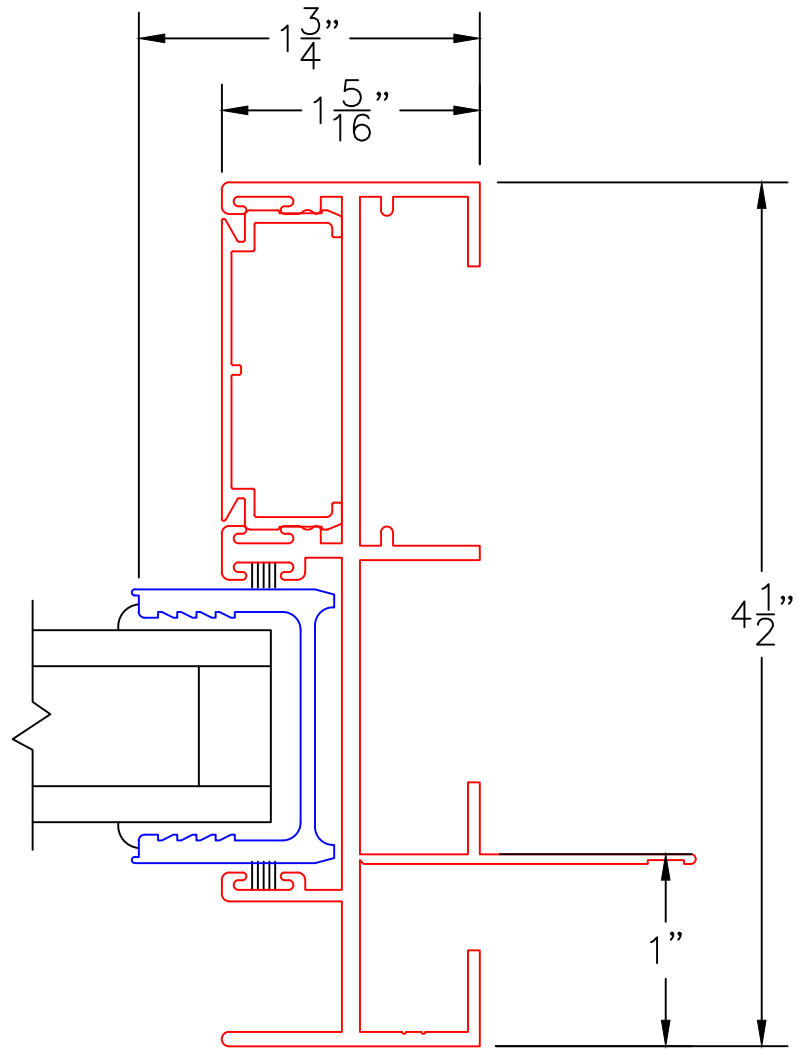

(USE RULER TO SCALE DIMENSIONS IN INCHES)

SCALE: 1/4"

SLIDING DOOR DETAILS
1" INSULATED AND 1/4"
SINGLE GLAZING AVAILABLE

GLASS PENETRATION: 11/16"

NOTE: CENTERLINES ARE NOT DIVIDED EQUALLY; CONFIRM CENTERLINES WHEN REQUIRED.

SLIDING DOOR DETAILS
1/4" SINGLE GLAZING SHOWN

0 0.5 1
(USE RULER TO SCALE DIMENSIONS IN INCHES)
SCALE: FULL

SLIDING DOOR DETAILS
1" INSULATED GLAZING SHOWN

2B

HIGH WATER
SILL

EXTERIOR

0 0.5 1
(USE RULER TO SCALE DIMENSIONS IN INCHES)
SCALE: FULL

SLIDING DOOR DETAILS
1" INSULATED GLAZING SHOWN

3

BLOCK
LOCK JAMB

EXTERIOR

0 0.5 1
(USE RULER TO SCALE DIMENSIONS IN INCHES)
SCALE: FULL

SLIDING DOOR DETAILS
1" INSULATED GLAZING SHOWN

④
STANDARD
INTERLOCKERS

⑤
NAIL-ON
FIXED JAMB

EXTERIOR

0 0.5 1
(USE RULER TO SCALE DIMENSIONS IN INCHES)
SCALE: FULL

SLIDING DOOR DETAILS
1" INSULATED GLAZING SHOWN

0 0.5 1
(USE RULER TO SCALE DIMENSIONS IN INCHES)
SCALE: FULL

SLIDING DOOR DETAILS
1" INSULATED GLAZING SHOWN