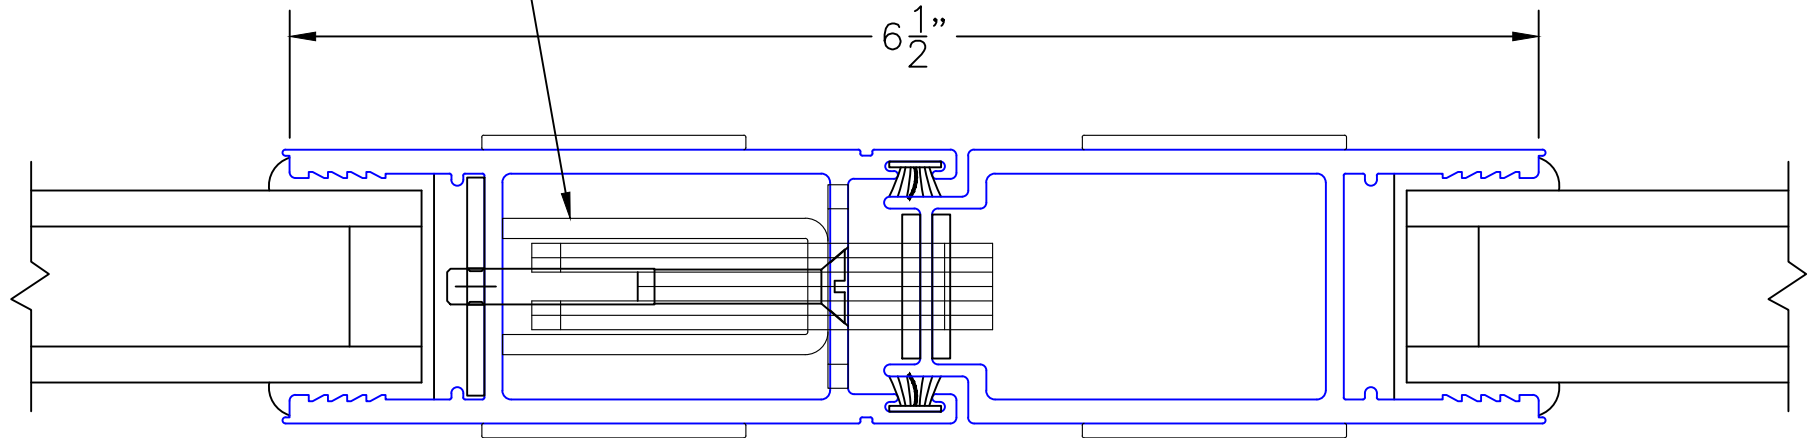

(USE RULER TO SCALE DIMENSIONS IN INCHES)

SCALE: FULL

SLIDING DOOR DETAILS 1" INSULATED GLAZING SHOWN

8

MEETING STILES

ARCHETYPE NARROW
HARDWARE

6 1/2"

EXTERIOR