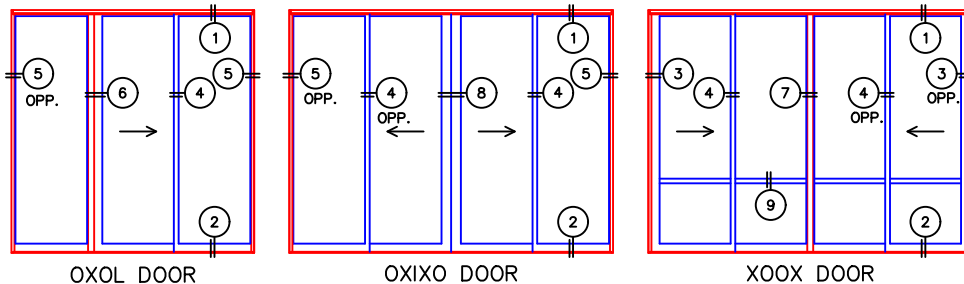

(USE RULER TO SCALE DIMENSIONS IN INCHES)

SCALE: 1/4"

## SLIDING DOOR DETAILS 1" INSULATED AND 1/4" SINGLE GLAZING AVAILABLE

NOTE: CENTERLINES ARE NOT DIVIDED EQUALLY; CONFIRM CENTERLINES WHEN REQUIRED.

-GLASS PENETRATION: 11/16"

0 0.5 1  
(USE RULER TO SCALE DIMENSIONS IN INCHES)  
**SCALE: FULL**

SLIDING DOOR DETAILS  
1" INSULATED GLAZING SHOWN

0 0.5 1  
(USE RULER TO SCALE DIMENSIONS IN INCHES)  
**SCALE: FULL**

SLIDING DOOR DETAILS  
1/4" SINGLE GLAZING SHOWN

0 0.5 1  
(USE RULER TO SCALE DIMENSIONS IN INCHES)  
**SCALE: FULL**

SLIDING DOOR DETAILS  
1" INSULATED GLAZING SHOWN

(2B)

HIGH WATER  
SILL

0 0.5 1  
(USE RULER TO SCALE DIMENSIONS IN INCHES)

SCALE: FULL

SLIDING DOOR DETAILS  
1" INSULATED GLAZING SHOWN

3

BLOCK  
LOCK JAMB