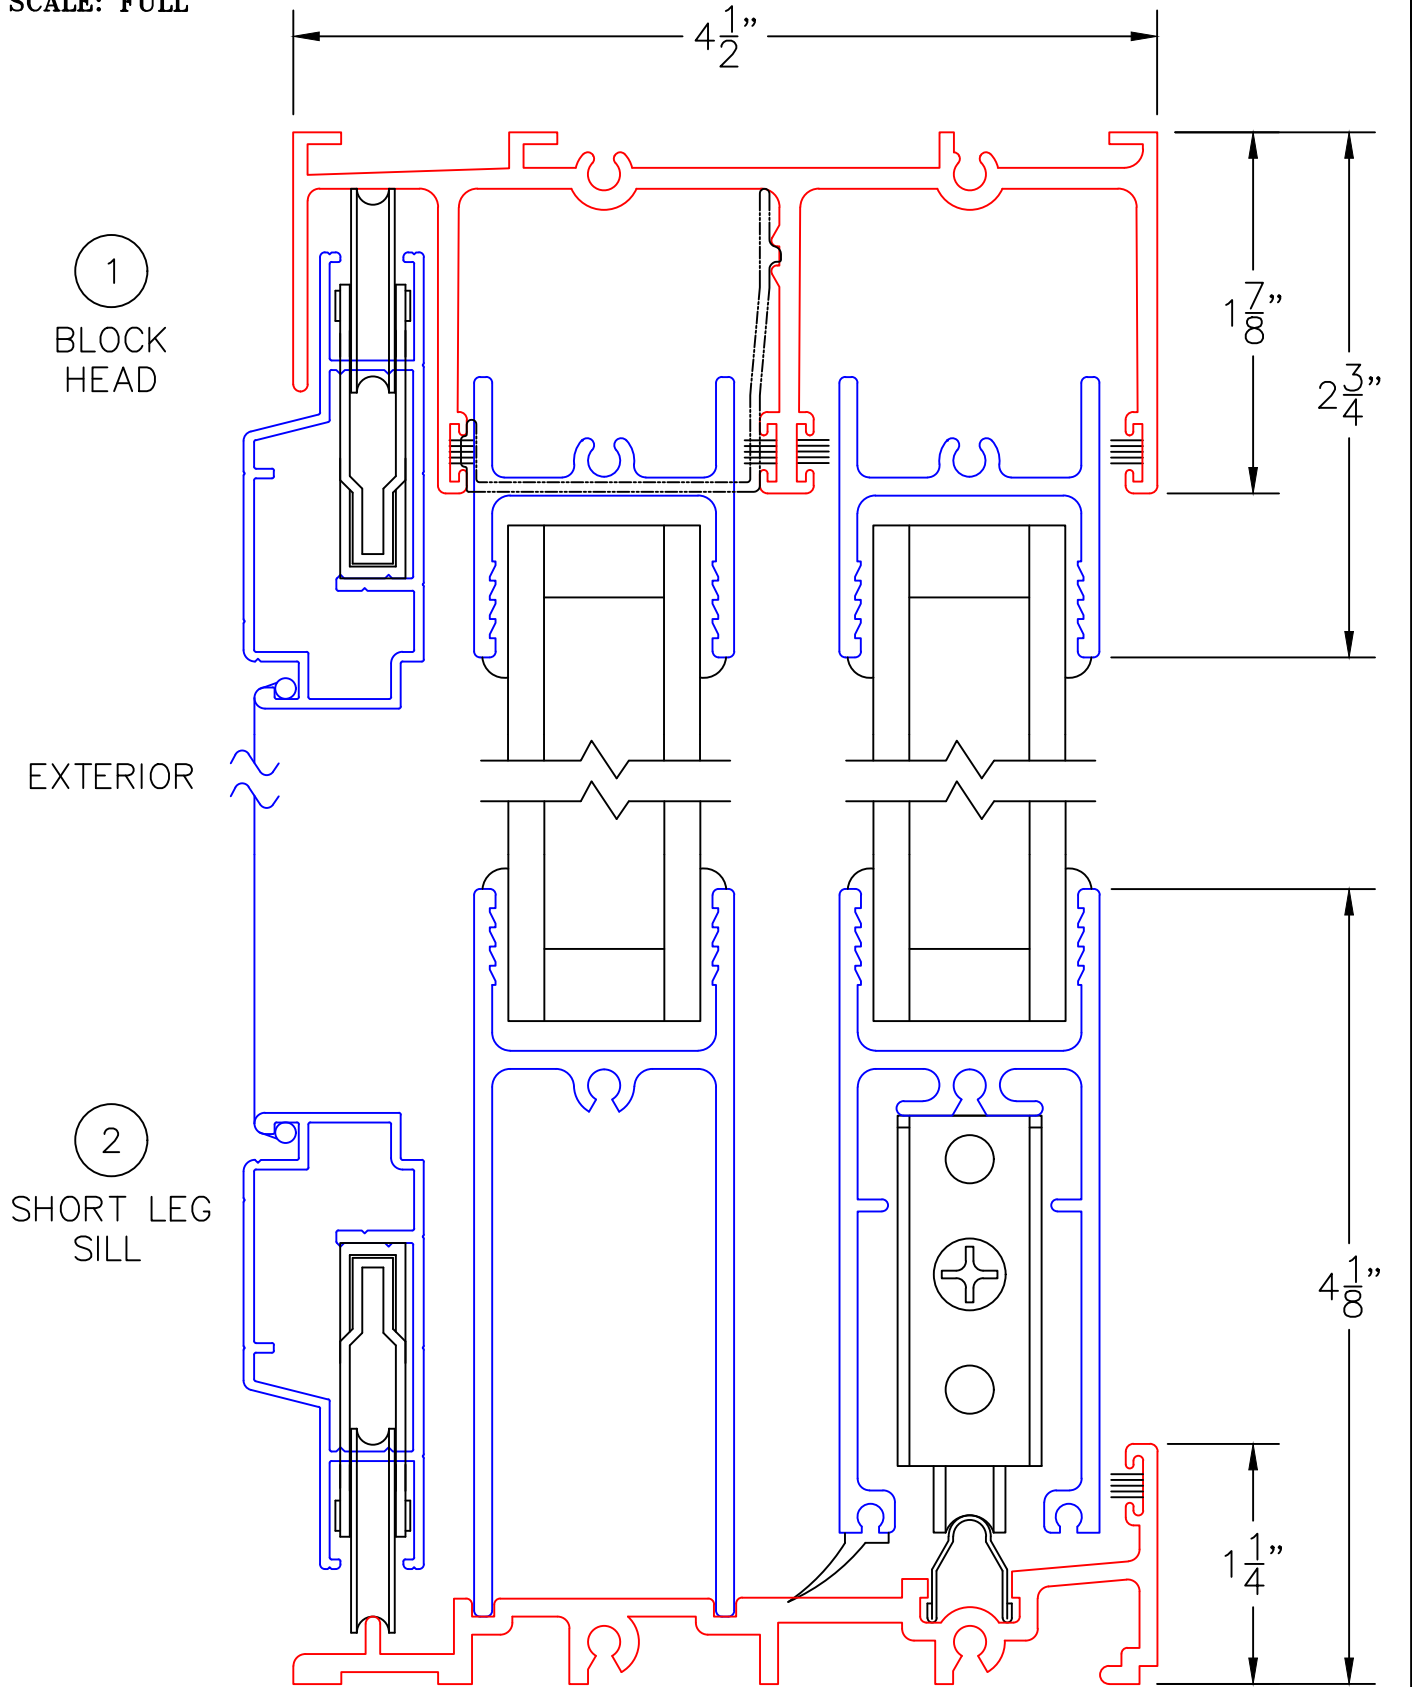

(USE RULER TO SCALE DIMENSIONS IN INCHES)

SCALE: 1/4"

SLIDING DOOR DETAILS
1" INSULATED AND 1/4"
SINGLE GLAZING AVAILABLE

GLASS PENETRATION: 11/16"

NOTE: CENTERLINES ARE NOT DIVIDED EQUALLY; CONFIRM CENTERLINES WHEN REQUIRED.

-GLASS PENETRATION: 11/16"
-EXTERIOR RATED PRODUCTS HAVE WEEP SLOTS ON HORIZONTAL SILLS.

0 0.5 1
(USE RULER TO SCALE DIMENSIONS IN INCHES)

SLIDING DOOR DETAILS
1" INSULATED GLAZING SHOWN

SCALE: FULL

0 0.5 1
(USE RULER TO SCALE DIMENSIONS IN INCHES)
SCALE: FULL

SLIDING DOOR DETAILS
1/4" SINGLE GLAZING SHOWN

0 0.5 1
(USE RULER TO SCALE DIMENSIONS IN INCHES)
SCALE: FULL

SLIDING DOOR DETAILS
1" INSULATED GLAZING SHOWN

2B

HIGH WATER
SILL

EXTERIOR

0 0.5 1
(USE RULER TO SCALE DIMENSIONS IN INCHES)
SCALE: FULL

SLIDING DOOR DETAILS
1" INSULATED GLAZING SHOWN

3

BLOCK
LOCK JAMB

EXTERIOR

0 0.5 1
(USE RULER TO SCALE DIMENSIONS IN INCHES)
SCALE: FULL

SLIDING DOOR DETAILS
1" INSULATED GLAZING SHOWN

④
STANDARD
INTERLOCKERS