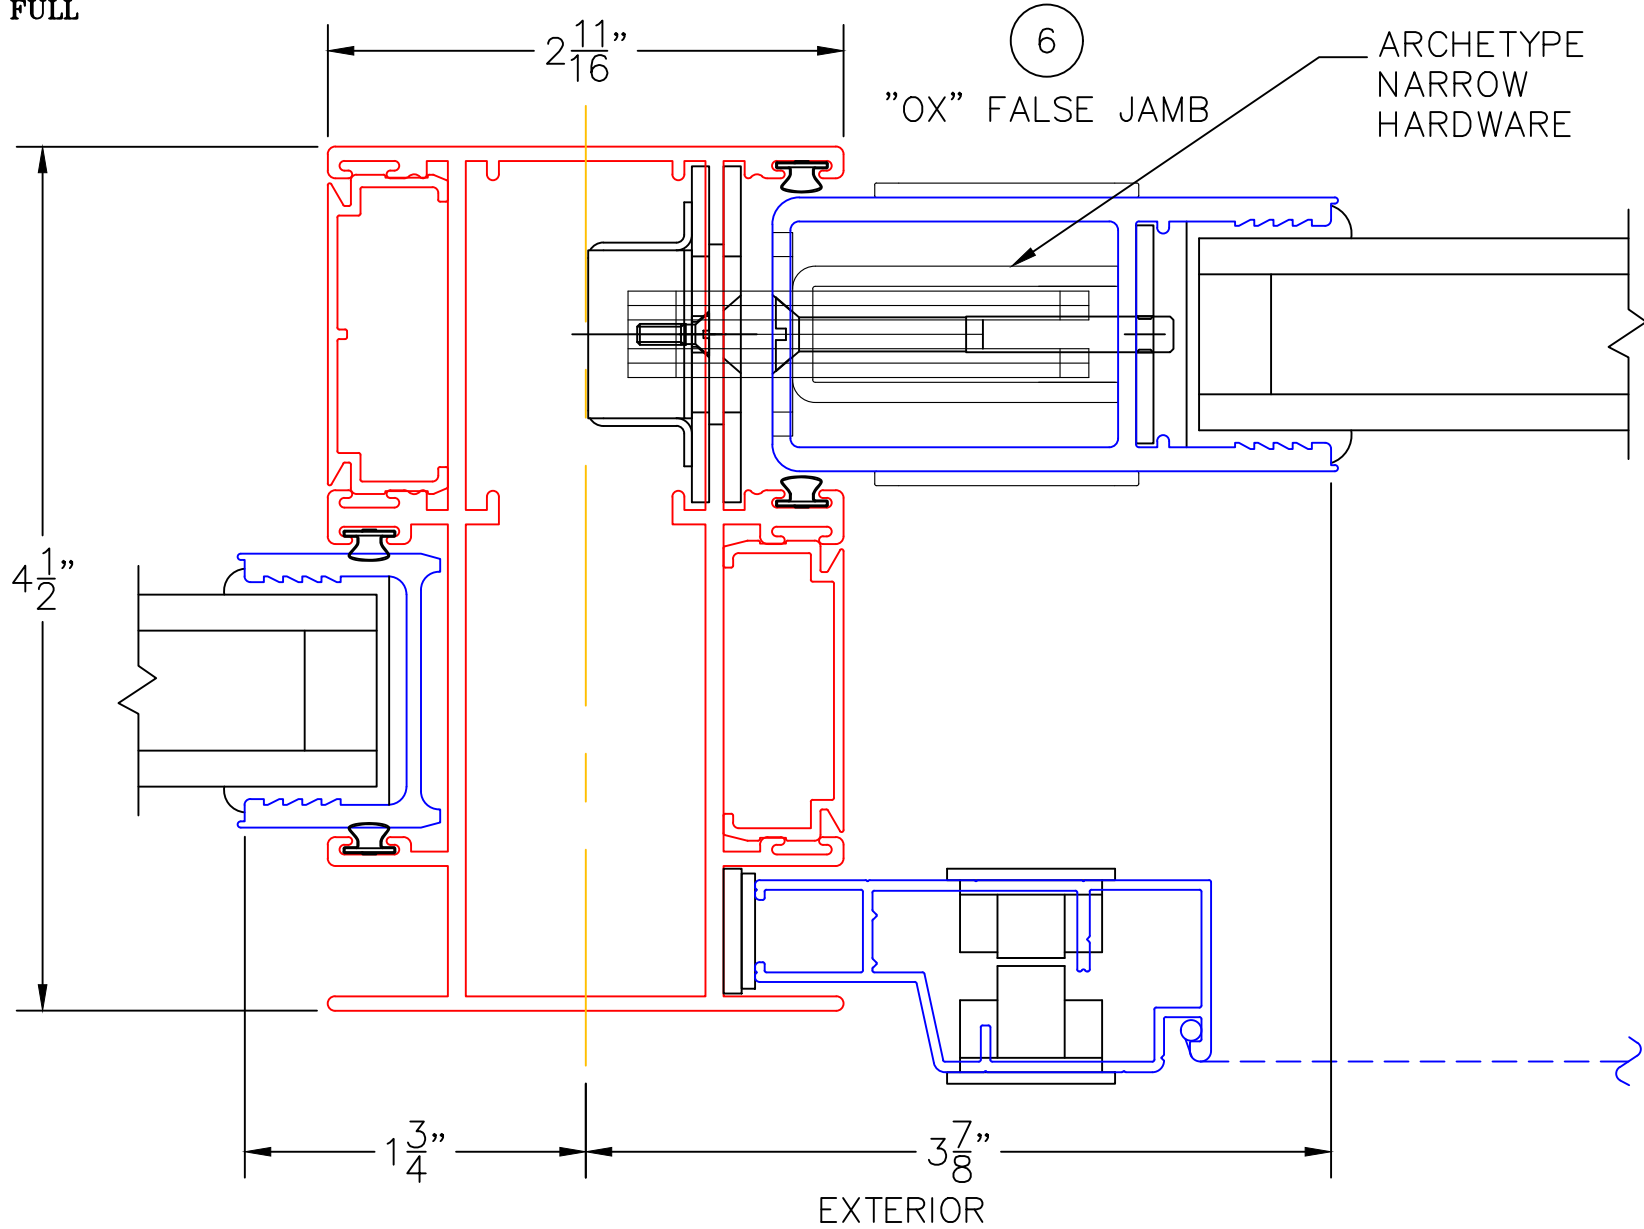

SLIDING DOOR DETAILS  
1" INSULATED GLAZING SHOWN

0 0.5 1  
(USE RULER TO SCALE DIMENSIONS IN INCHES)  
**SCALE: FULL**

SLIDING DOOR DETAILS  
1/4" SINGLE GLAZING SHOWN

0 0.5 1  
(USE RULER TO SCALE DIMENSIONS IN INCHES)  
**SCALE: FULL**

SLIDING DOOR DETAILS  
1" INSULATED GLAZING SHOWN

(2B)

HIGH WATER  
SILL

0 0.5 1  
(USE RULER TO SCALE DIMENSIONS IN INCHES)

SCALE: FULL

SLIDING DOOR DETAILS  
1" INSULATED GLAZING SHOWN

3

BLOCK  
LOCK JAMB

EXTERIOR

0 0.5 1  
(USE RULER TO SCALE DIMENSIONS IN INCHES)  
**SCALE: FULL**

SLIDING DOOR DETAILS  
1" INSULATED GLAZING SHOWN

④  
STANDARD  
INTERLOCKERS

⑤  
NAIL-ON  
FIXED JAMB

0 0.5 1  
(USE RULER TO SCALE DIMENSIONS IN INCHES)  
**SCALE: FULL**

SLIDING DOOR DETAILS  
1" INSULATED GLAZING SHOWN

0 0.5 1  
(USE RULER TO SCALE DIMENSIONS IN INCHES)  
**SCALE: FULL**

SLIDING DOOR DETAILS  
1" INSULATED GLAZING SHOWN

7

"00"  
FALSE JAMB

EXTERIOR

(USE RULER TO SCALE DIMENSIONS IN INCHES)