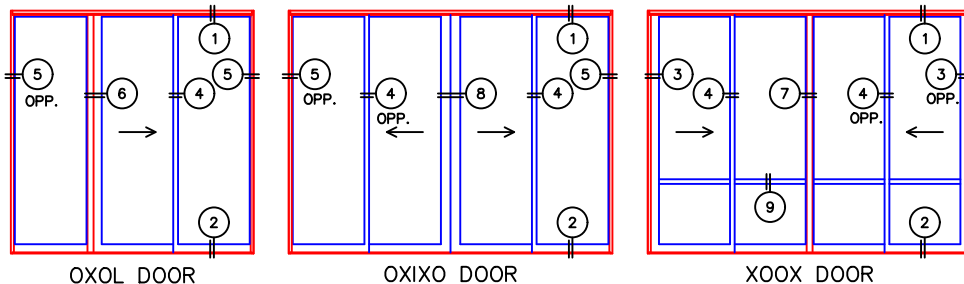

(USE RULER TO SCALE DIMENSIONS IN INCHES)

SCALE: 1/4"

SLIDING DOOR DETAILS
1" INSULATED AND 1/4"
SINGLE GLAZING AVAILABLE

GLASS PENETRATION: 11/16"

NOTE: CENTERLINES ARE NOT DIVIDED EQUALLY; CONFIRM CENTERLINES WHEN REQUIRED.

-GLASS PENETRATION: 11/16"
-EXTERIOR RATED PRODUCTS HAVE WEEP SLOTS ON HORIZONTAL SILLS.

0 0.5 1
(USE RULER TO SCALE DIMENSIONS IN INCHES)

SLIDING DOOR DETAILS
1" INSULATED GLAZING SHOWN

SCALE: FULL

0 0.5 1
(USE RULER TO SCALE DIMENSIONS IN INCHES)
SCALE: FULL

SLIDING DOOR DETAILS
1/4" SINGLE GLAZING SHOWN

0 0.5 1
(USE RULER TO SCALE DIMENSIONS IN INCHES)
SCALE: FULL

SLIDING DOOR DETAILS
1" INSULATED GLAZING SHOWN

2B

HIGH WATER
SILL

EXTERIOR

0 0.5 1
(USE RULER TO SCALE DIMENSIONS IN INCHES)
SCALE: FULL

SLIDING DOOR DETAILS
1" INSULATED GLAZING SHOWN

3

BLOCK
LOCK JAMB

EXTERIOR

0 0.5 1
(USE RULER TO SCALE DIMENSIONS IN INCHES)
SCALE: FULL

SLIDING DOOR DETAILS
1" INSULATED GLAZING SHOWN

④
STANDARD
INTERLOCKERS