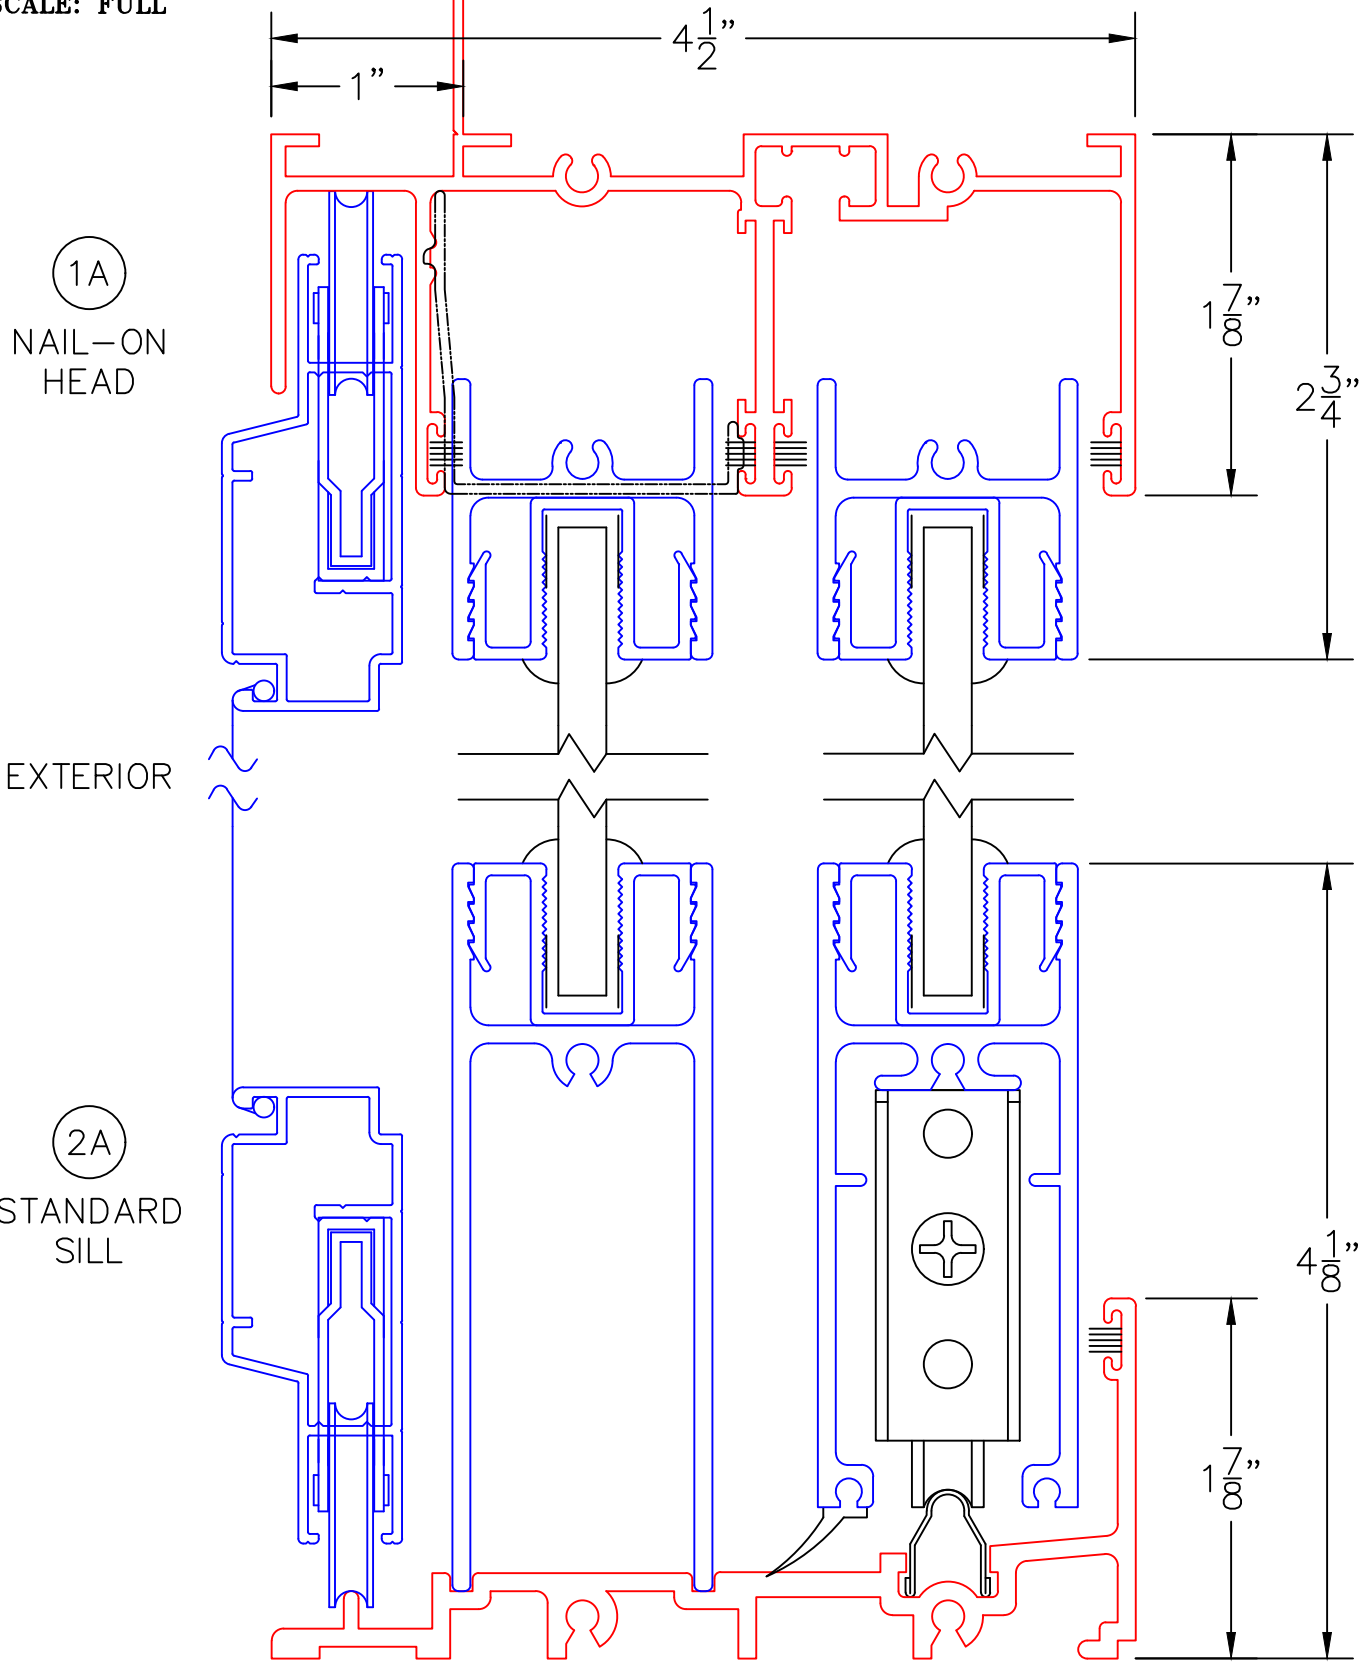

(USE RULER TO SCALE DIMENSIONS IN INCHES)

SCALE: 1/4"

SLIDING DOOR DETAILS
1" INSULATED AND 1/4"
SINGLE GLAZING AVAILABLE

GLASS PENETRATION: 11/16"

NOTE: CENTERLINES ARE NOT DIVIDED EQUALLY; CONFIRM CENTERLINES WHEN REQUIRED.

-GLASS PENETRATION: 11/16"
-EXTERIOR RATED PRODUCTS HAVE WEEP SLOTS ON HORIZONTAL SILLS.

0 0.5 1
(USE RULER TO SCALE DIMENSIONS IN INCHES)

SLIDING DOOR DETAILS
1" INSULATED GLAZING SHOWN

SCALE: FULL

0 0.5 1
(USE RULER TO SCALE DIMENSIONS IN INCHES)
SCALE: FULL

SLIDING DOOR DETAILS
1/4" SINGLE GLAZING SHOWN

0 0.5 1
(USE RULER TO SCALE DIMENSIONS IN INCHES)
SCALE: FULL

SLIDING DOOR DETAILS
1" INSULATED GLAZING SHOWN

2B

HIGH WATER
SILL

EXTERIOR

0 0.5 1
(USE RULER TO SCALE DIMENSIONS IN INCHES)
SCALE: FULL

SLIDING DOOR DETAILS
1" INSULATED GLAZING SHOWN

3

BLOCK
LOCK JAMB

EXTERIOR

0 0.5 1
(USE RULER TO SCALE DIMENSIONS IN INCHES)
SCALE: FULL

SLIDING DOOR DETAILS
1" INSULATED GLAZING SHOWN

④
STANDARD
INTERLOCKERS