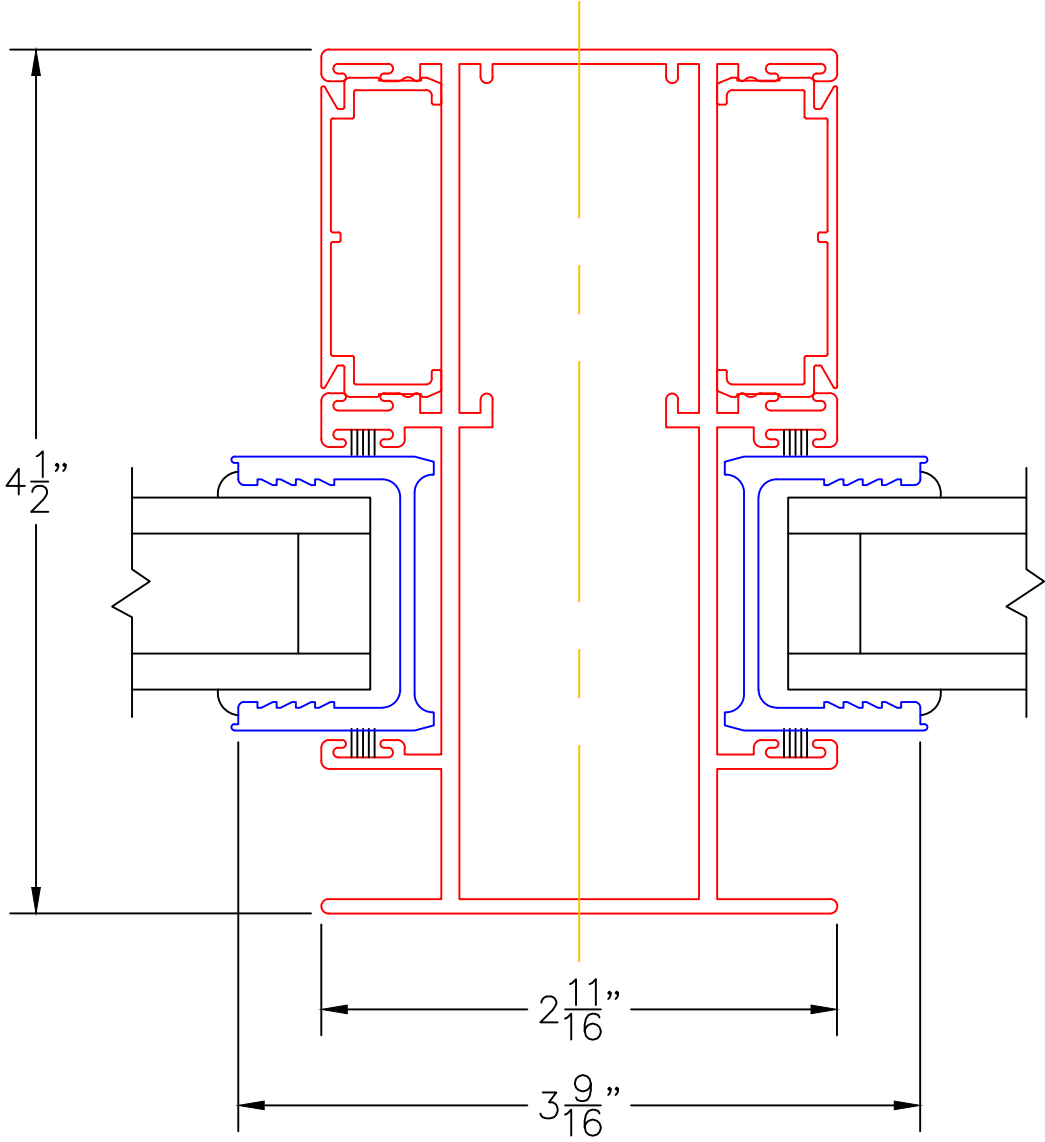

(USE RULER TO SCALE DIMENSIONS IN INCHES)

SCALE: 1/4"

SLIDING DOOR DETAILS
1" INSULATED AND 1/4"
SINGLE GLAZING AVAILABLE

GLASS PENETRATION: 11/16"

NOTE: CENTERLINES ARE NOT DIVIDED EQUALLY; CONFIRM CENTERLINES WHEN REQUIRED.

SLIDING DOOR DETAILS
1/4" SINGLE GLAZING SHOWN

0 0.5 1
(USE RULER TO SCALE DIMENSIONS IN INCHES)
SCALE: FULL

SLIDING DOOR DETAILS
1" INSULATED GLAZING SHOWN

2B

HIGH WATER
SILL

EXTERIOR

0 0.5 1
(USE RULER TO SCALE DIMENSIONS IN INCHES)
SCALE: FULL

⑤
NAIL-ON
FIXED JAMB

EXTERIOR

0 0.5 1
(USE RULER TO SCALE DIMENSIONS IN INCHES)
SCALE: FULL

SLIDING DOOR DETAILS
1" INSULATED GLAZING SHOWN

0 0.5 1
(USE RULER TO SCALE DIMENSIONS IN INCHES)
SCALE: FULL

SLIDING DOOR DETAILS
1" INSULATED GLAZING SHOWN

7

"00"
FALSE JAMB

EXTERIOR

0 0.5 1
(USE RULER TO SCALE DIMENSIONS IN INCHES)
SCALE: FULL

SLIDING DOOR DETAILS 1" INSULATED GLAZING SHOWN

0 0.5 1
(USE RULER TO SCALE DIMENSIONS IN INCHES)
SCALE: FULL

SLIDING DOOR DETAILS
1" INSULATED GLAZING SHOWN