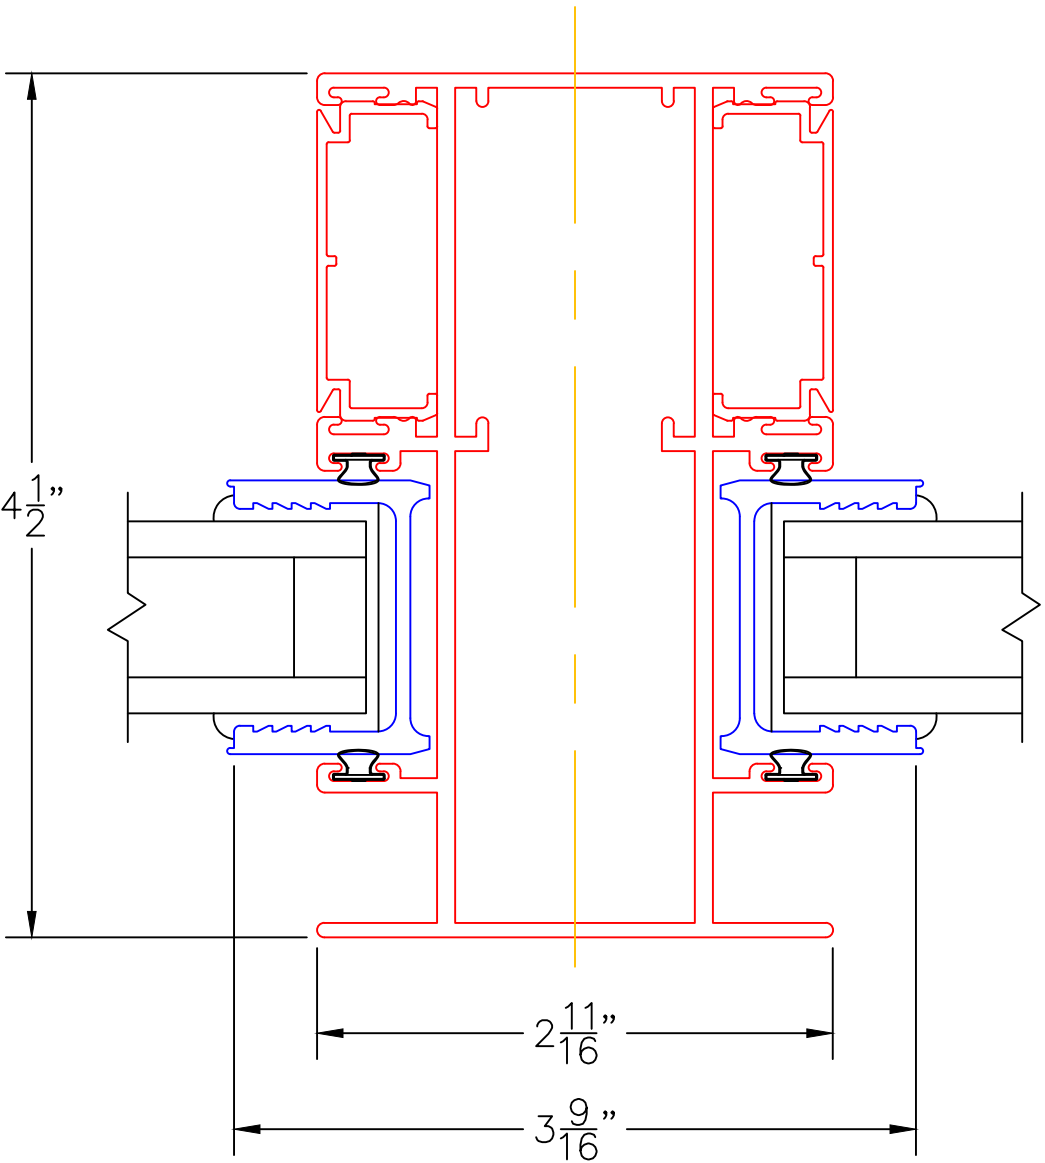

(USE RULER TO SCALE DIMENSIONS IN INCHES)

SCALE: 1/4"

EXTERIOR

0 0.5 1  
(USE RULER TO SCALE DIMENSIONS IN INCHES)  
**SCALE: FULL**

SLIDING DOOR DETAILS  
1" INSULATED GLAZING SHOWN

④  
STANDARD  
INTERLOCKERS

⑤  
NAIL-ON  
FIXED JAMB

0 0.5 1  
(USE RULER TO SCALE DIMENSIONS IN INCHES)  
**SCALE: FULL**

SLIDING DOOR DETAILS  
1" INSULATED GLAZING SHOWN

0 0.5 1  
(USE RULER TO SCALE DIMENSIONS IN INCHES)  
**SCALE: FULL**

SLIDING DOOR DETAILS  
1" INSULATED GLAZING SHOWN

7

"00"  
FALSE JAMB

EXTERIOR

(USE RULER TO SCALE DIMENSIONS IN INCHES)

**SCALE: FULL**