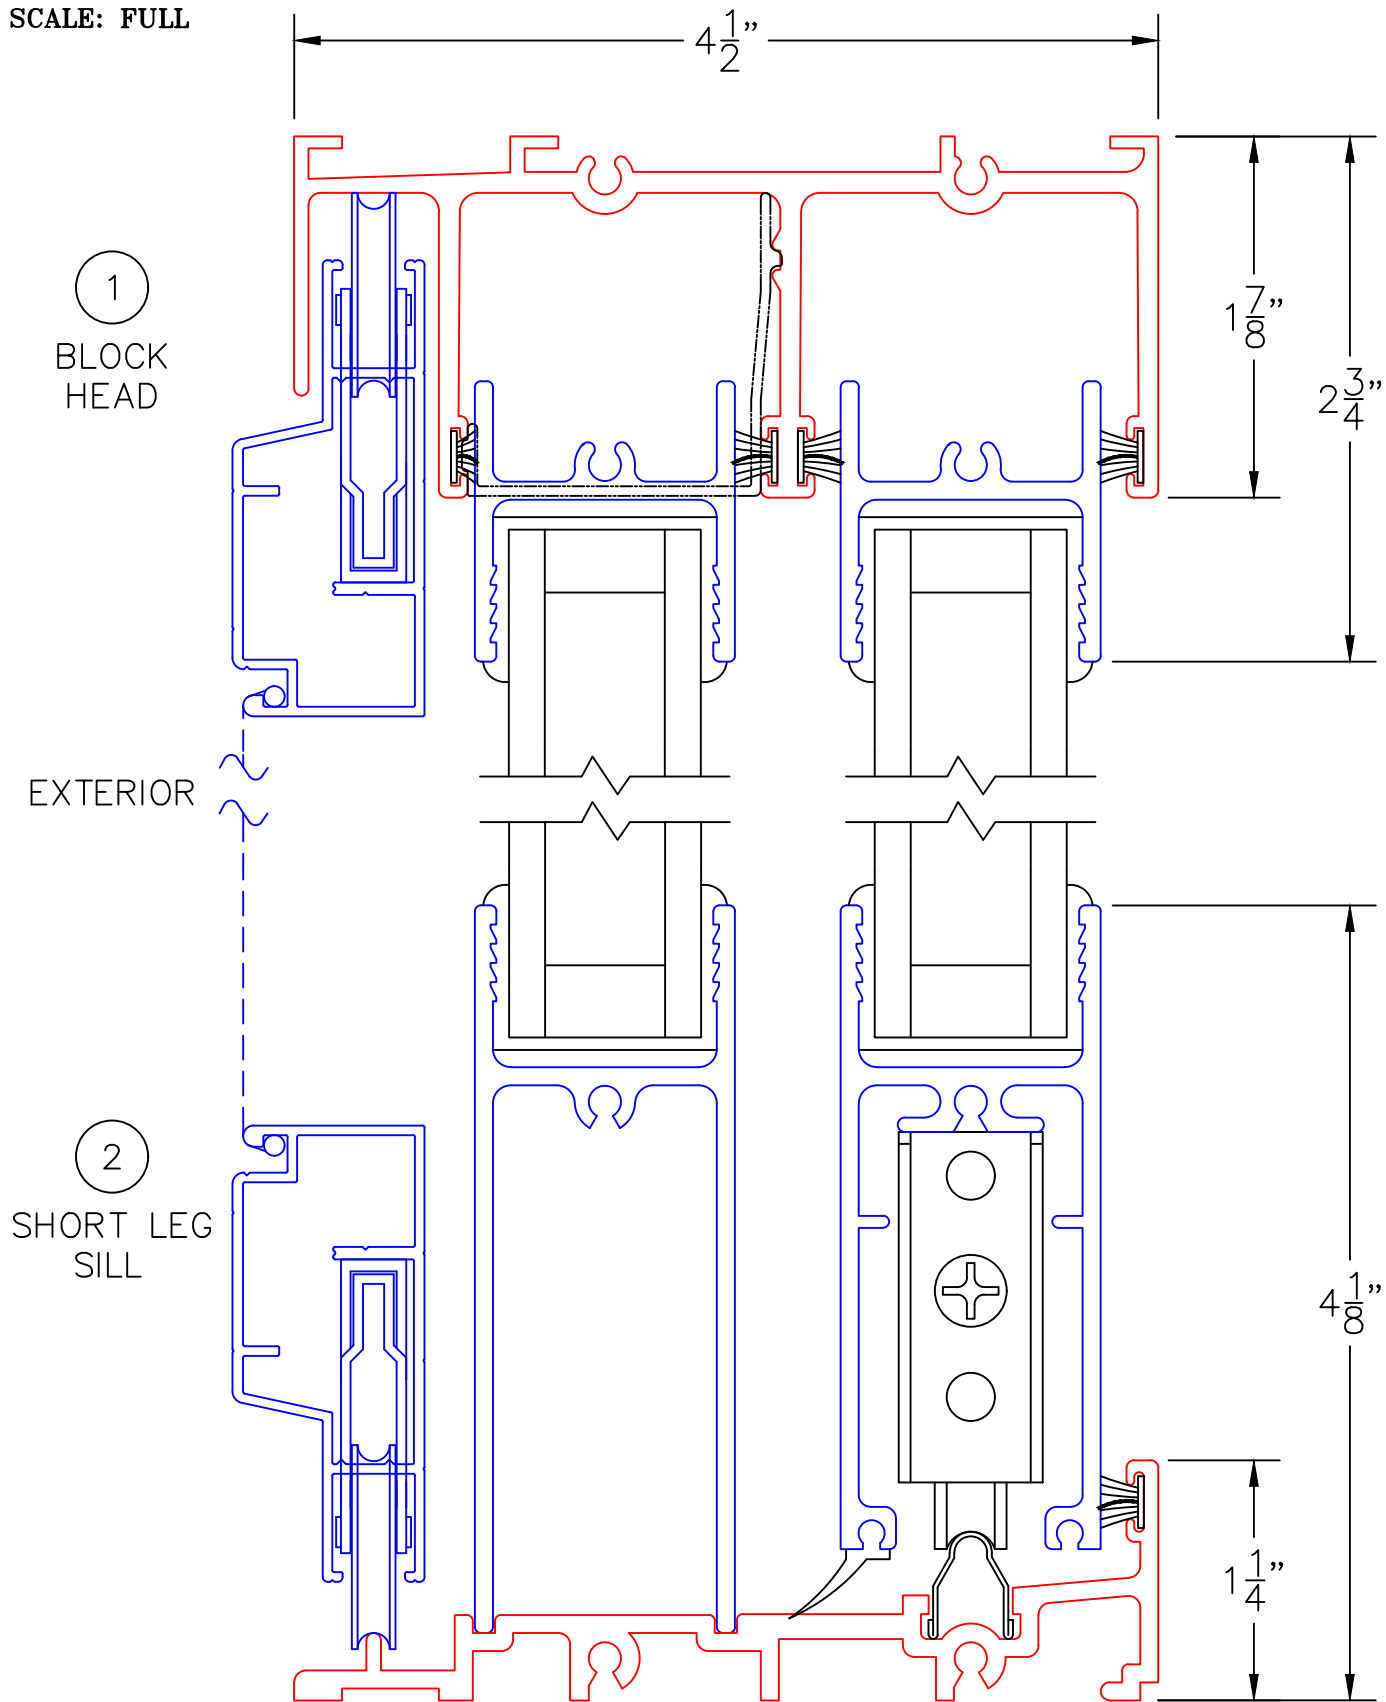

(USE RULER TO SCALE DIMENSIONS IN INCHES)

SCALE: 1/4"

## SLIDING DOOR DETAILS 1" INSULATED AND 1/4" SINGLE GLAZING AVAILABLE

NOTE: CENTERLINES ARE NOT DIVIDED EQUALLY; CONFIRM CENTERLINES WHEN REQUIRED.

-GLASS PENETRATION: 11/16"

0 0.5 1  
(USE RULER TO SCALE DIMENSIONS IN INCHES)  
**SCALE: FULL**

SLIDING DOOR DETAILS  
1" INSULATED GLAZING SHOWN

0 0.5 1  
(USE RULER TO SCALE DIMENSIONS IN INCHES)  
**SCALE: FULL**

SLIDING DOOR DETAILS  
1/4" SINGLE GLAZING SHOWN

0 0.5 1  
(USE RULER TO SCALE DIMENSIONS IN INCHES)  
**SCALE: FULL**

SLIDING DOOR DETAILS  
1" INSULATED GLAZING SHOWN

(2B)

HIGH WATER  
SILL

0 0.5 1  
(USE RULER TO SCALE DIMENSIONS IN INCHES)

SCALE: FULL

SLIDING DOOR DETAILS  
1" INSULATED GLAZING SHOWN

3

BLOCK  
LOCK JAMB