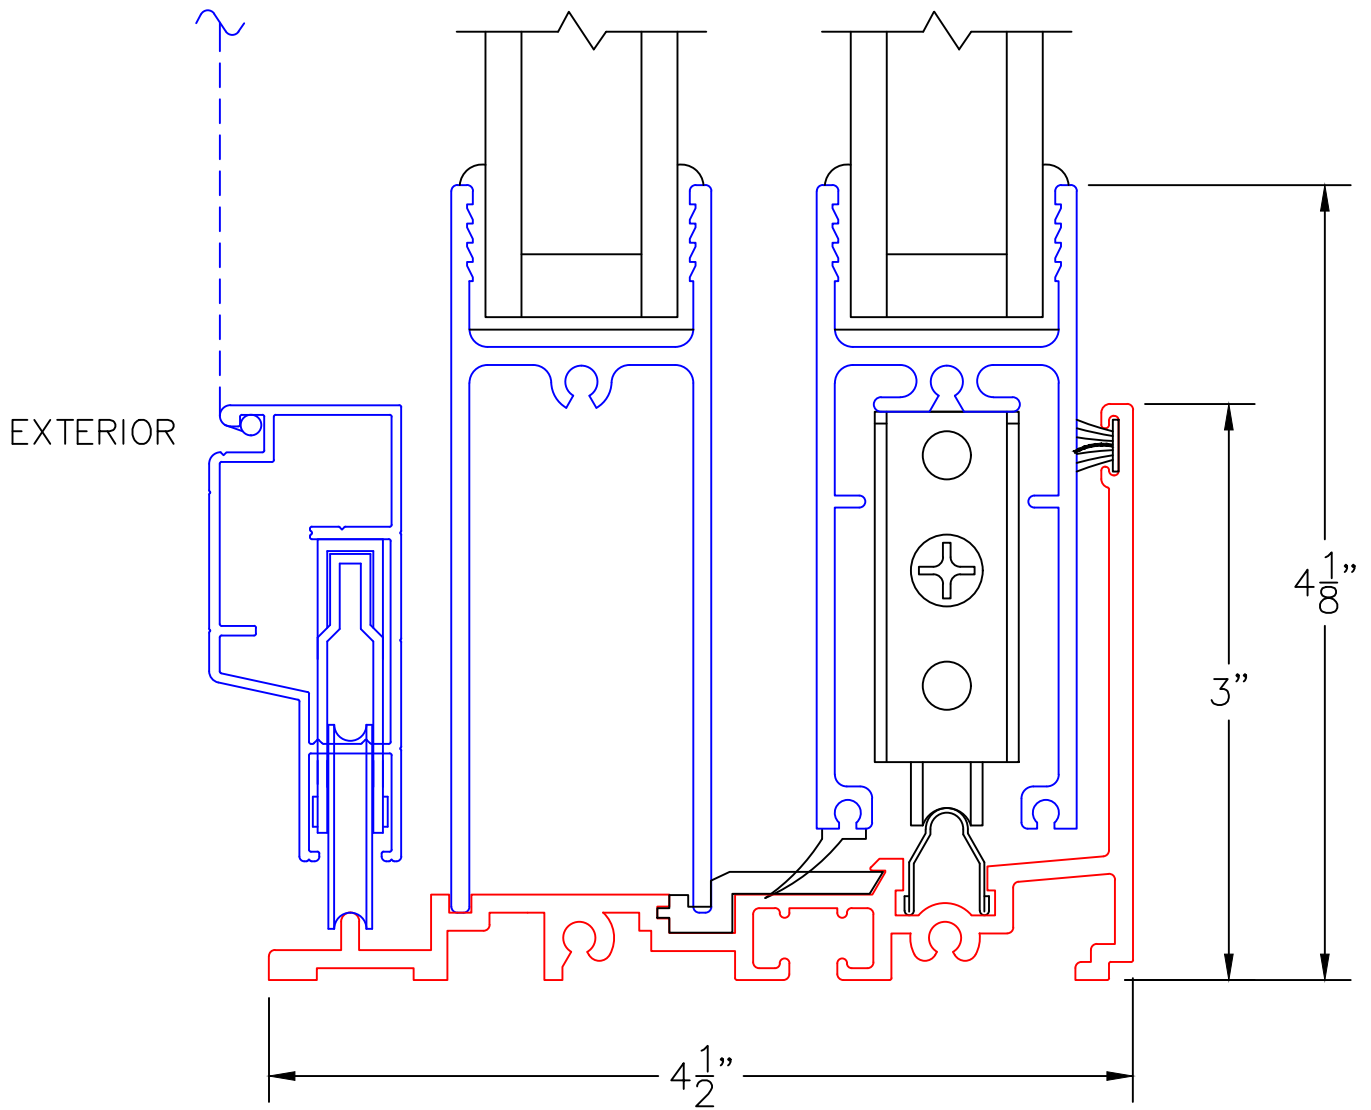

## SLIDING DOOR DETAILS 1" INSULATED AND 1/4" SINGLE GLAZING AVAILABLE

NOTE: CENTERLINES ARE NOT DIVIDED EQUALLY; CONFIRM CENTERLINES WHEN REQUIRED.

-GLASS PENETRATION: 11/16"

0 0.5 1  
(USE RULER TO SCALE DIMENSIONS IN INCHES)  
**SCALE: FULL**

SLIDING DOOR DETAILS  
1" INSULATED GLAZING SHOWN

0 0.5 1  
(USE RULER TO SCALE DIMENSIONS IN INCHES)  
**SCALE: FULL**

SLIDING DOOR DETAILS  
1/4" SINGLE GLAZING SHOWN

0 0.5 1  
(USE RULER TO SCALE DIMENSIONS IN INCHES)  
**SCALE: FULL**

SLIDING DOOR DETAILS  
1" INSULATED GLAZING SHOWN

(2B)

HIGH WATER  
SILL

0 0.5 1  
(USE RULER TO SCALE DIMENSIONS IN INCHES)

SCALE: FULL

SLIDING DOOR DETAILS  
1" INSULATED GLAZING SHOWN

3

BLOCK  
LOCK JAMB

EXTERIOR

0 0.5 1  
(USE RULER TO SCALE DIMENSIONS IN INCHES)  
**SCALE: FULL**

SLIDING DOOR DETAILS  
1" INSULATED GLAZING SHOWN

④  
STANDARD  
INTERLOCKERS

⑤  
NAIL-ON  
FIXED JAMB

0 0.5 1  
(USE RULER TO SCALE DIMENSIONS IN INCHES)  
**SCALE: FULL**