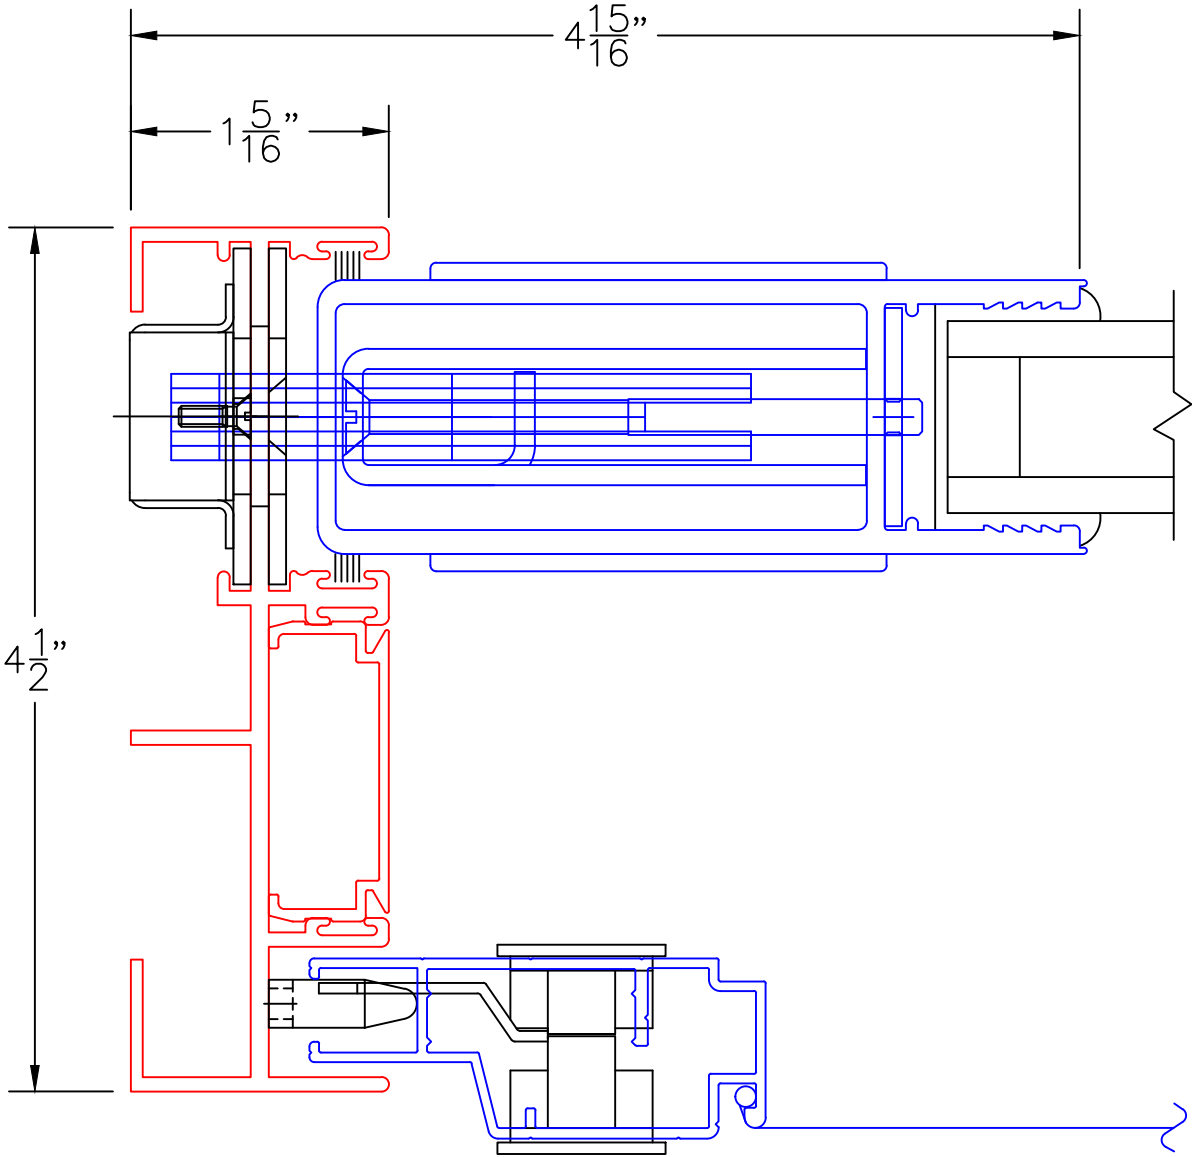

(USE RULER TO SCALE DIMENSIONS IN INCHES)

SCALE: 1/4"

SLIDING DOOR DETAILS
1" INSULATED AND 1/4"
SINGLE GLAZING AVAILABLE

GLASS PENETRATION: 11/16"

NOTE: CENTERLINES ARE NOT DIVIDED EQUALLY; CONFIRM CENTERLINES WHEN REQUIRED.

-GLASS PENETRATION: 11/16"
-EXTERIOR RATED PRODUCTS HAVE WEEP SLOTS ON HORIZONTAL SILLS.

0 0.5 1
(USE RULER TO SCALE DIMENSIONS IN INCHES)

SLIDING DOOR DETAILS
1" INSULATED GLAZING SHOWN

SCALE: FULL

0 0.5 1
(USE RULER TO SCALE DIMENSIONS IN INCHES)
SCALE: FULL

SLIDING DOOR DETAILS
1/4" SINGLE GLAZING SHOWN

0 0.5 1
(USE RULER TO SCALE DIMENSIONS IN INCHES)
SCALE: FULL

SLIDING DOOR DETAILS
1" INSULATED GLAZING SHOWN

2B

HIGH WATER
SILL

EXTERIOR

0 0.5 1
(USE RULER TO SCALE DIMENSIONS IN INCHES)
SCALE: FULL

SLIDING DOOR DETAILS
1" INSULATED GLAZING SHOWN

3

BLOCK
LOCK JAMB

EXTERIOR

0 0.5 1
(USE RULER TO SCALE DIMENSIONS IN INCHES)
SCALE: FULL

SLIDING DOOR DETAILS
1" INSULATED GLAZING SHOWN

④
STANDARD
INTERLOCKERS