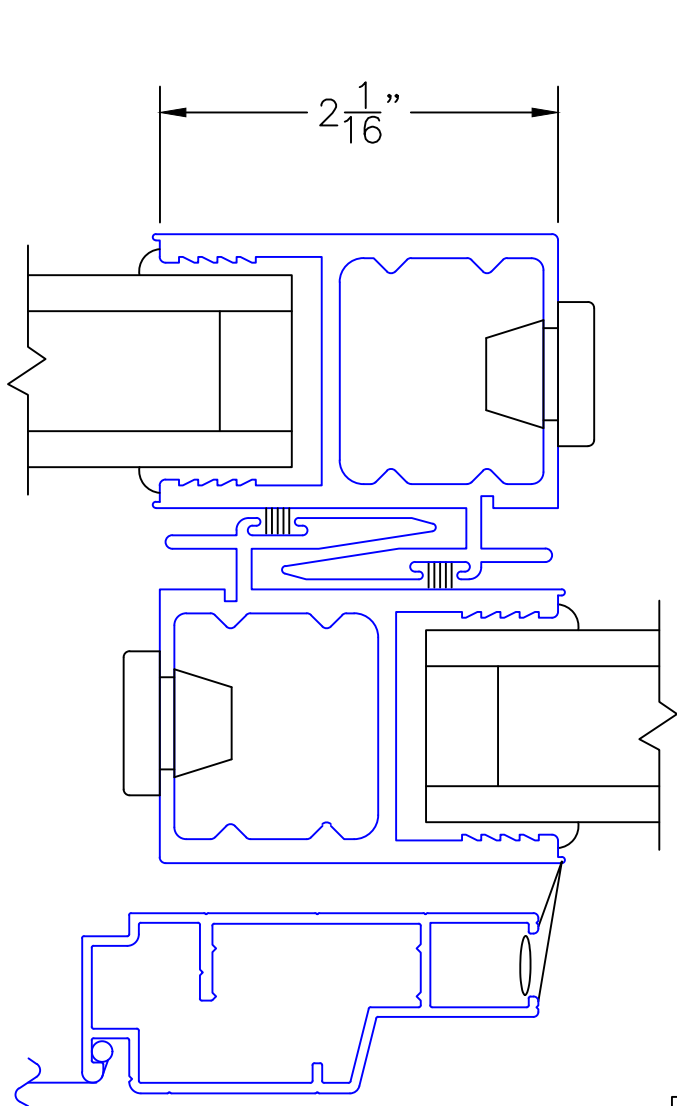

(USE RULER TO SCALE DIMENSIONS IN INCHES)

SCALE: 1/4"

SLIDING DOOR DETAILS
1" INSULATED AND 1/4"
SINGLE GLAZING AVAILABLE

GLASS PENETRATION: 11/16"

NOTE: CENTERLINES ARE NOT DIVIDED EQUALLY; CONFIRM CENTERLINES WHEN REQUIRED.

SLIDING DOOR DETAILS
1/4" SINGLE GLAZING SHOWN

0 0.5 1
(USE RULER TO SCALE DIMENSIONS IN INCHES)
SCALE: FULL

SLIDING DOOR DETAILS
1" INSULATED GLAZING SHOWN

2B

HIGH WATER
SILL

EXTERIOR

0 0.5 1
(USE RULER TO SCALE DIMENSIONS IN INCHES)
SCALE: FULL

SLIDING DOOR DETAILS
1" INSULATED GLAZING SHOWN

3

BLOCK
LOCK JAMB

EXTERIOR

0 0.5 1
(USE RULER TO SCALE DIMENSIONS IN INCHES)
SCALE: FULL

SLIDING DOOR DETAILS
1" INSULATED GLAZING SHOWN

④
STANDARD
INTERLOCKERS

⑤
NAIL-ON
FIXED JAMB

EXTERIOR

0 0.5 1
(USE RULER TO SCALE DIMENSIONS IN INCHES)
SCALE: FULL

SLIDING DOOR DETAILS
1" INSULATED GLAZING SHOWN

0 0.5 1
(USE RULER TO SCALE DIMENSIONS IN INCHES)
SCALE: FULL

SLIDING DOOR DETAILS
1" INSULATED GLAZING SHOWN