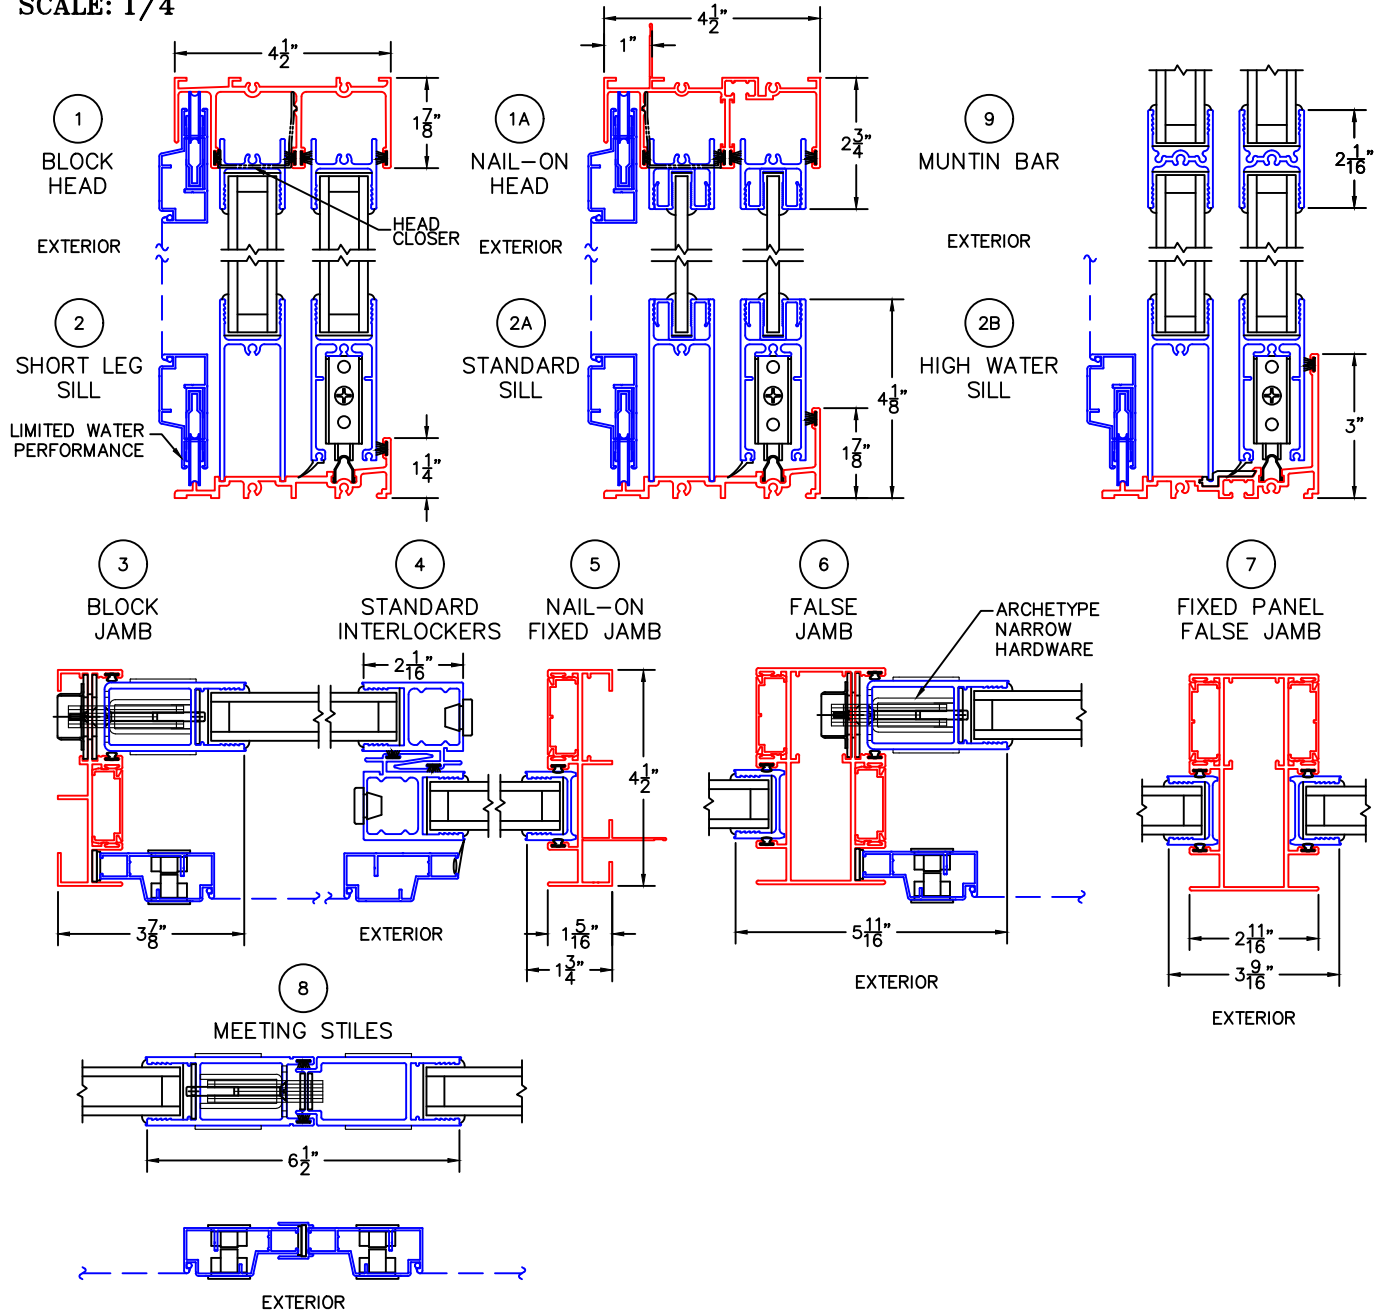

(USE RULER TO SCALE DIMENSIONS IN INCHES)

SCALE: 1/4"

## SLIDING DOOR DETAILS 1" INSULATED AND 1/4" SINGLE GLAZING AVAILABLE

NOTE: CENTERLINES ARE NOT DIVIDED EQUALLY; CONFIRM CENTERLINES WHEN REQUIRED.

-GLASS PENETRATION: 11/16"

0 0.5 1  
(USE RULER TO SCALE DIMENSIONS IN INCHES)  
**SCALE: FULL**

SLIDING DOOR DETAILS  
1" INSULATED GLAZING SHOWN

0 0.5 1  
(USE RULER TO SCALE DIMENSIONS IN INCHES)  
**SCALE: FULL**

SLIDING DOOR DETAILS  
1/4" SINGLE GLAZING SHOWN

0 0.5 1  
(USE RULER TO SCALE DIMENSIONS IN INCHES)  
**SCALE: FULL**

SLIDING DOOR DETAILS  
1" INSULATED GLAZING SHOWN

(2B)

HIGH WATER  
SILL

0 0.5 1  
(USE RULER TO SCALE DIMENSIONS IN INCHES)

SCALE: FULL

SLIDING DOOR DETAILS  
1" INSULATED GLAZING SHOWN

3

BLOCK  
LOCK JAMB