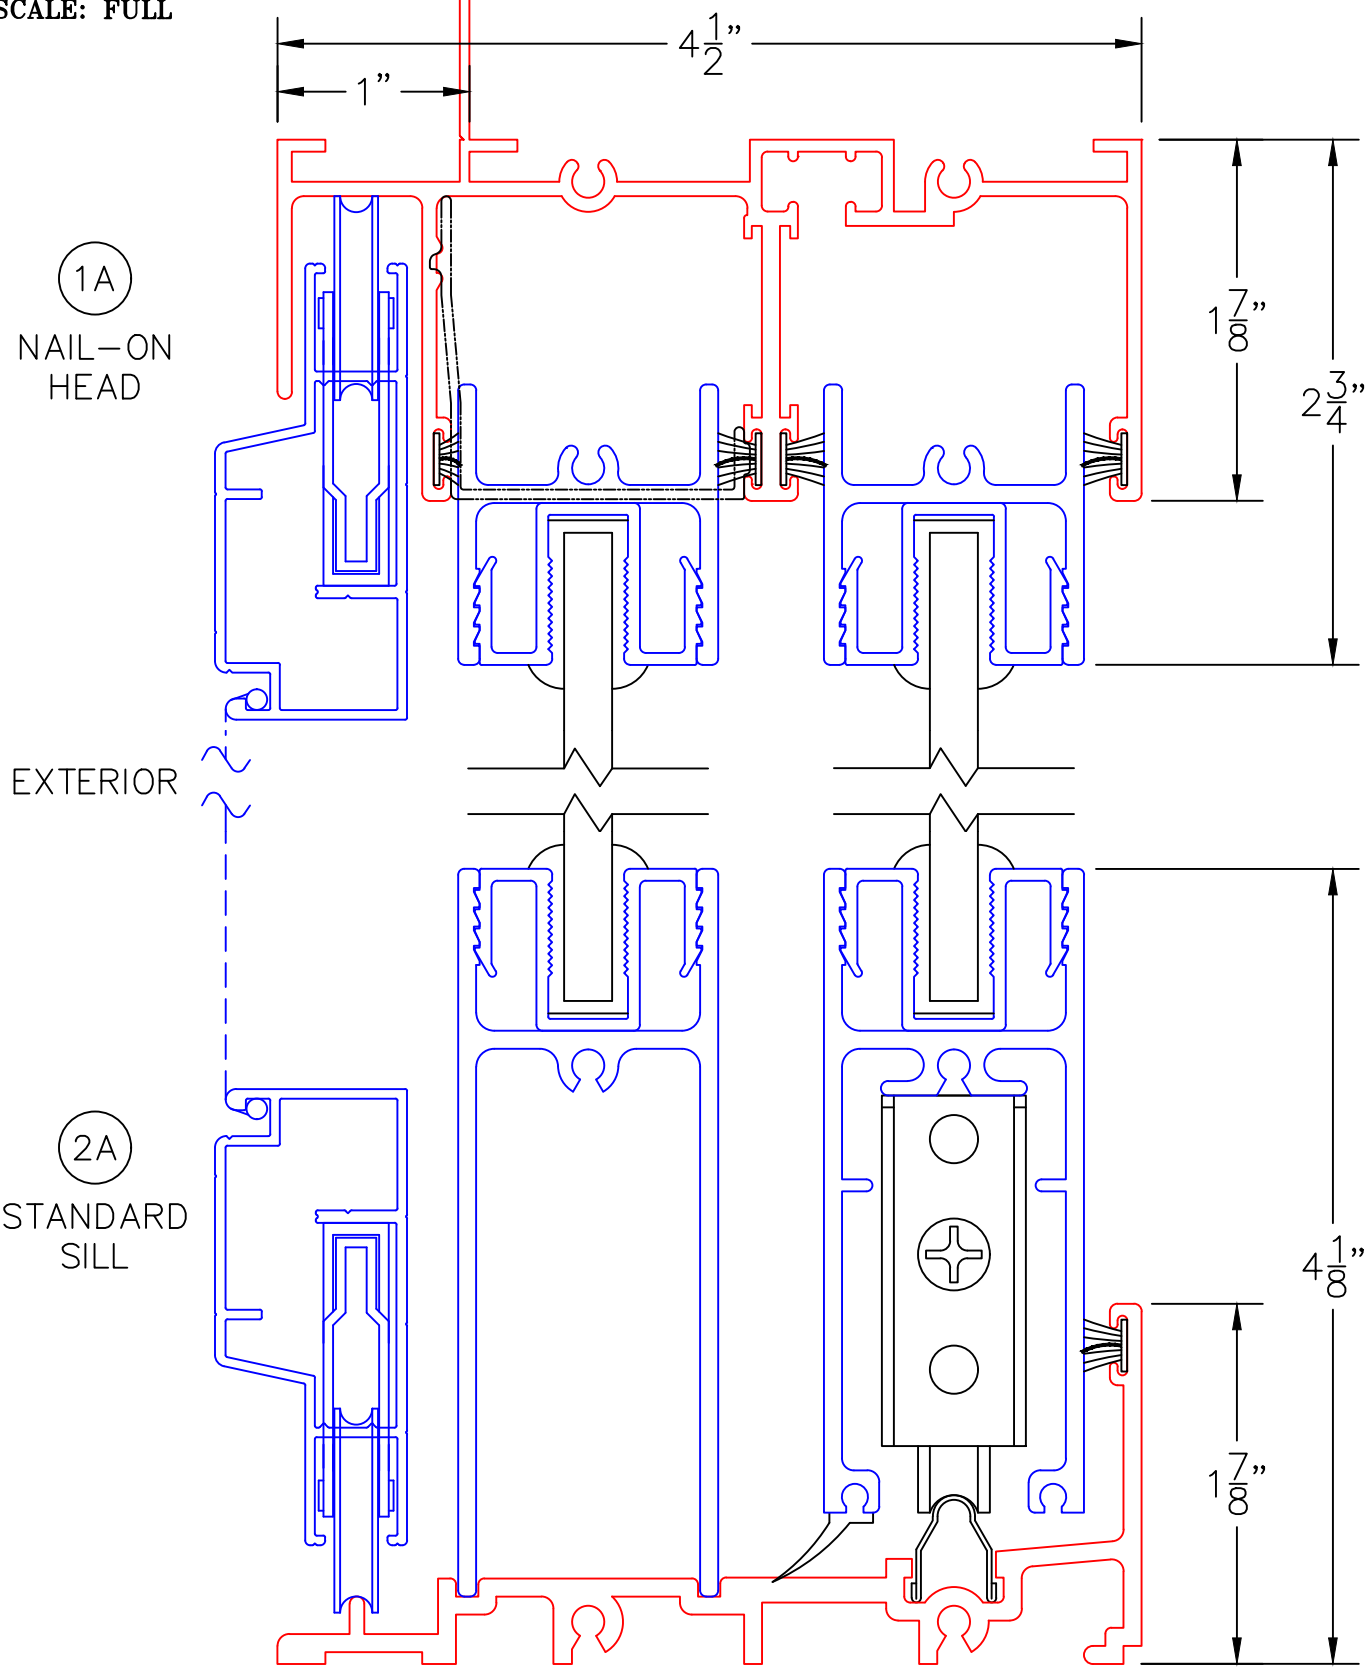

(USE RULER TO SCALE DIMENSIONS IN INCHES)

SCALE: 1/4"

## SLIDING DOOR DETAILS 1" INSULATED AND 1/4" SINGLE GLAZING AVAILABLE

NOTE: CENTERLINES ARE NOT DIVIDED EQUALLY; CONFIRM CENTERLINES WHEN REQUIRED.

-GLASS PENETRATION: 11/16"

0 0.5 1  
(USE RULER TO SCALE DIMENSIONS IN INCHES)  
**SCALE: FULL**

SLIDING DOOR DETAILS  
1" INSULATED GLAZING SHOWN

0 0.5 1  
(USE RULER TO SCALE DIMENSIONS IN INCHES)  
**SCALE: FULL**

SLIDING DOOR DETAILS  
1/4" SINGLE GLAZING SHOWN

0 0.5 1  
(USE RULER TO SCALE DIMENSIONS IN INCHES)  
**SCALE: FULL**

SLIDING DOOR DETAILS  
1" INSULATED GLAZING SHOWN

(2B)

HIGH WATER  
SILL

0 0.5 1  
(USE RULER TO SCALE DIMENSIONS IN INCHES)

SCALE: FULL

SLIDING DOOR DETAILS  
1" INSULATED GLAZING SHOWN

3

BLOCK  
LOCK JAMB