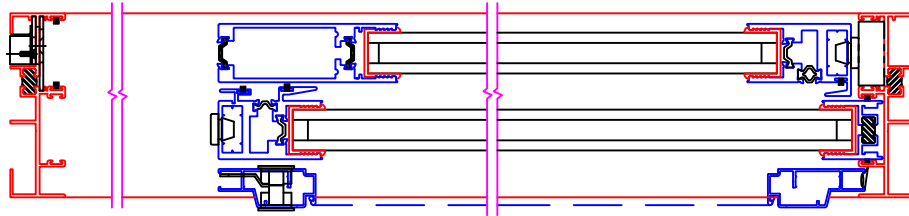

SHOWN IN OPEN POSITION

FLUSH STACK

NARROW STILE 3073

NON-FLUSH STACK
(EQUAL GLASS)

FLUSH STACK

ARCHETYPE NARROW 3773

NON-FLUSH STACK
(EQUAL GLASS)

FLUSH STACK

ARCHETYPE STILE 3776

NON-FLUSH STACK
(EQUAL GLASS)

NOTES:

1. FLUSH STACK MAY INCLUDE EDGE PULL
2. EQUAL GLASS DOES NOT REQUIRE EDGE PULL