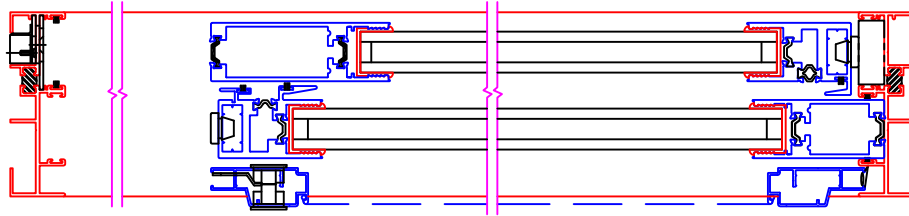

SHOWN IN OPEN POSITION

FLUSH STACK

NARROW STILE 3073

NON-FLUSH STACK
(EQUAL GLASS)

FLUSH STACK

ARCHETYPE NARROW 3773

NON-FLUSH STACK
(EQUAL GLASS)

FLUSH STACK

ARCHETYPE STILE 3776

NON-FLUSH STACK
(EQUAL GLASS)

NOTES:

1. FLUSH STACK MAY INCLUDE EDGE PULL
2. EQUAL GLASS DOES NOT REQUIRE EDGE PULL