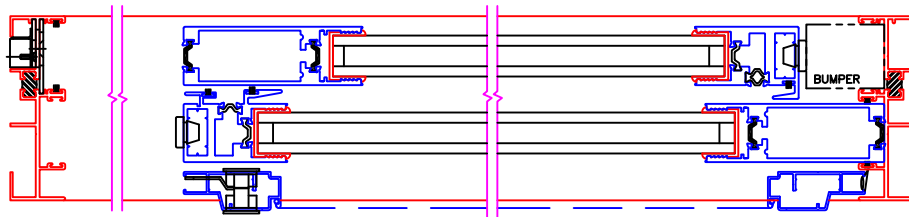

SHOWN IN OPEN POSITION

FLUSH STACK

NARROW STILE 3073

NON-FLUSH STACK
(EQUAL GLASS)

FLUSH STACK

ARCHETYPE NARROW 3773

NON-FLUSH STACK
(EQUAL GLASS)

FLUSH STACK

ARCHETYPE STILE 3776

NON-FLUSH STACK
(EQUAL GLASS)

NOTES:

1. FLUSH STACK MAY INCLUDE EDGE PULL
2. EQUAL GLASS DOES NOT REQUIRE EDGE PULL