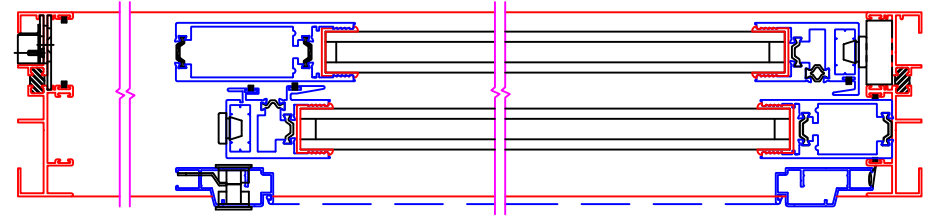

SHOWN IN OPEN POSITION

FLUSH STACK

NARROW STILE 3073

NON-FLUSH STACK
(EQUAL GLASS)

FLUSH STACK

ARCHETYPE NARROW 3773

NON-FLUSH STACK
(EQUAL GLASS)

FLUSH STACK

ARCHETYPE STILE 3776

NON-FLUSH STACK
(EQUAL GLASS)

NOTES:

1. FLUSH STACK MAY INCLUDE EDGE PULL
2. EQUAL GLASS DOES NOT REQUIRE EDGE PULL