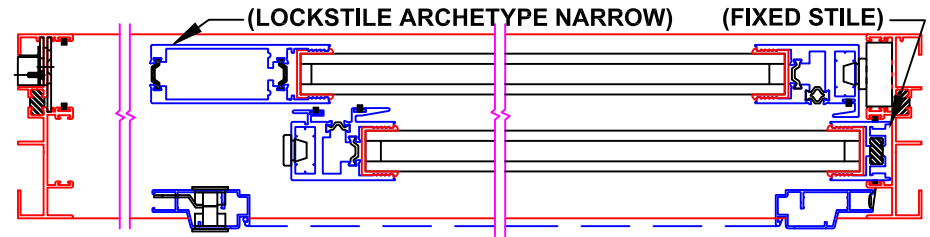

SHOWN IN OPEN POSITION

FLUSH STACK

NARROW STILE 3073

NON-FLUSH STACK
(EQUAL GLASS)

FLUSH STACK

ARCHETYPE NARROW 3773

NON-FLUSH STACK
(EQUAL GLASS)

FLUSH STACK

ARCHETYPE STILE 3776

NON-FLUSH STACK
(EQUAL GLASS)

NOTES:

1. FLUSH STACK MAY INCLUDE EDGE PULL
2. EQUAL GLASS DOES NOT REQUIRE EDGE PULL