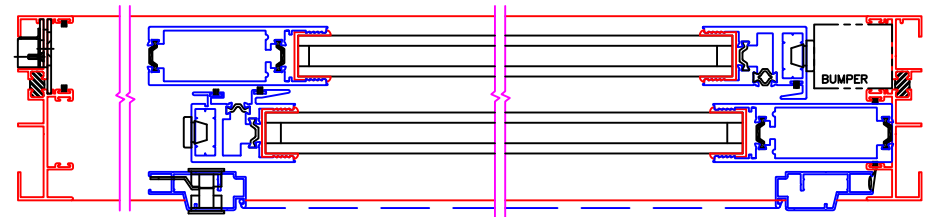

SHOWN IN OPEN POSITION

FLUSH STACK

NARROW STILE 3073

NON-FLUSH STACK
(EQUAL GLASS)

FLUSH STACK

ARCHETYPE NARROW 3773

NON-FLUSH STACK
(EQUAL GLASS)

FLUSH STACK

ARCHETYPE STILE 3776

NON-FLUSH STACK
(EQUAL GLASS)

NOTES:

1. FLUSH STACK MAY INCLUDE EDGE PULL
2. EQUAL GLASS DOES NOT REQUIRE EDGE PULL