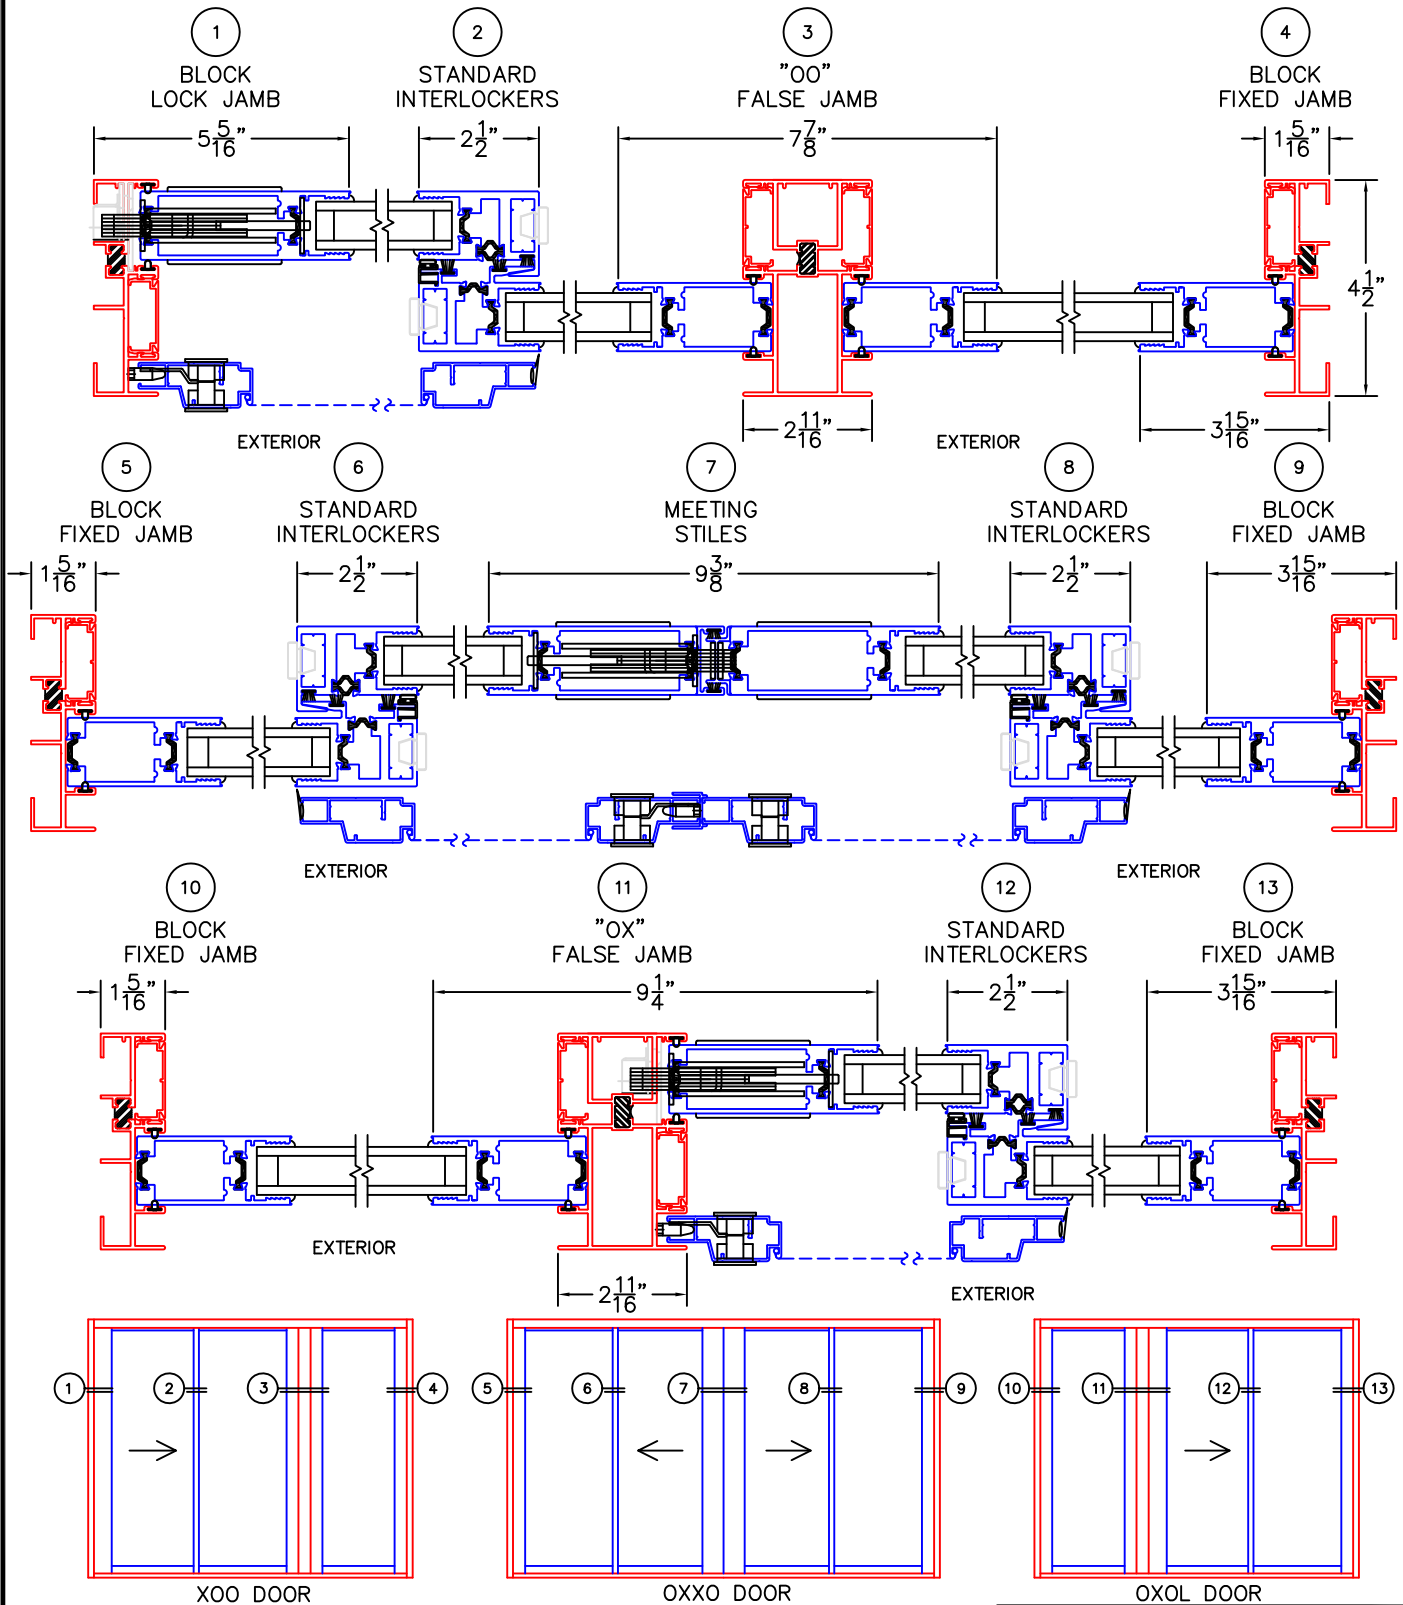

(USE RULER TO SCALE DIMENSIONS IN INCHES)

SCALE: 1/4

SLIDING DOOR DETAILS
1" INSULATED GLAZING SHOWN
WIDE STILE FIXED PANEL SHOWN

NOTE: CENTERLINES ARE NOT DIVIDED EQUALLY; CONFIRM CENTERLINES WHEN REQUIRED.

-GLASS PENETRATION: 11/16"
-EXTERIOR RATED PRODUCTS HAVE WEEP SLOTS ON HORIZONTAL SILLS.