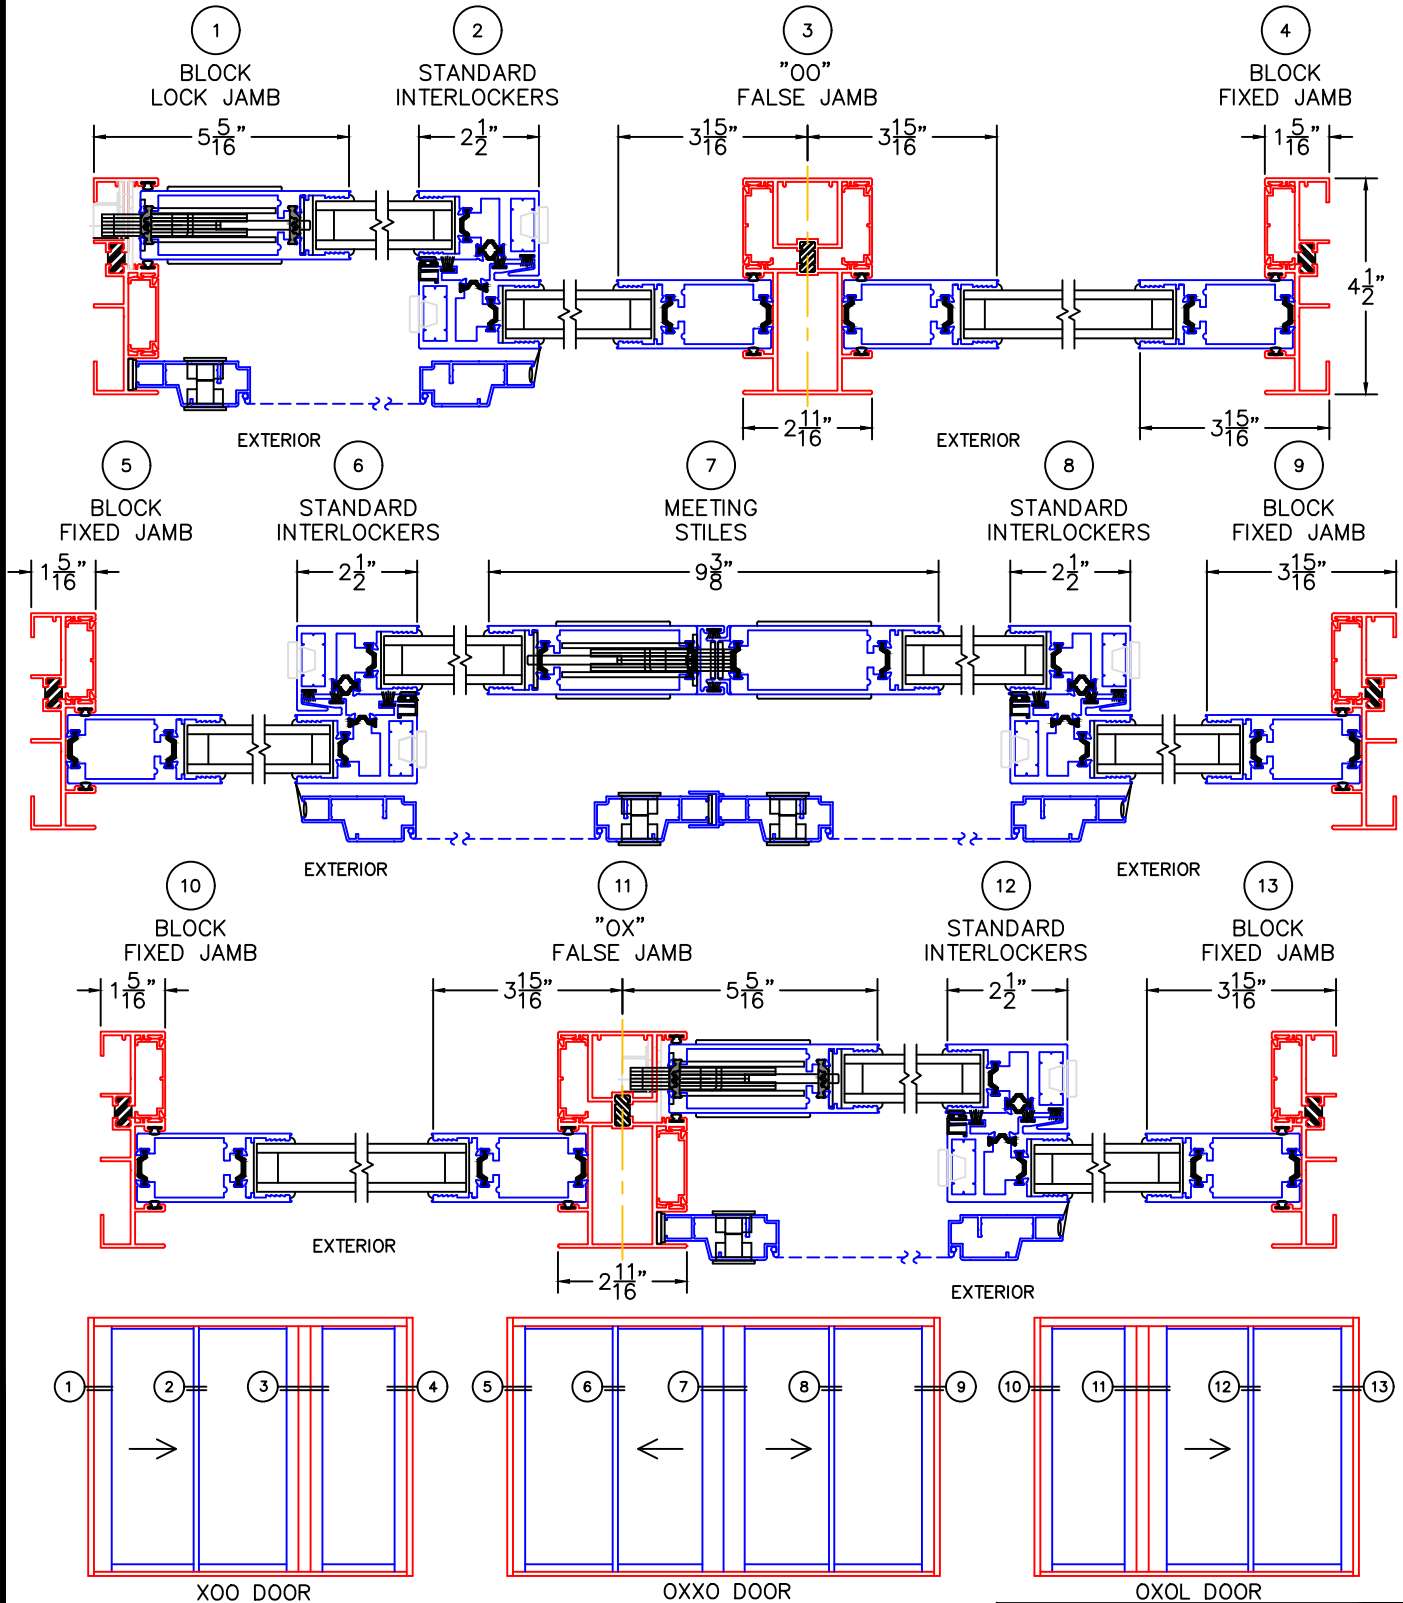

(USE RULER TO SCALE DIMENSIONS IN INCHES)

SCALE: 1/4

SLIDING DOOR DETAILS  
1" INSULATED GLAZING SHOWN  
ARCHETYPE NARROW FIXED STILE PANEL SHOWN

NOTE: CENTERLINES ARE NOT DIVIDED EQUALLY; CONFIRM CENTERLINES WHEN REQUIRED.

-GLASS PENETRATION: 11/16"