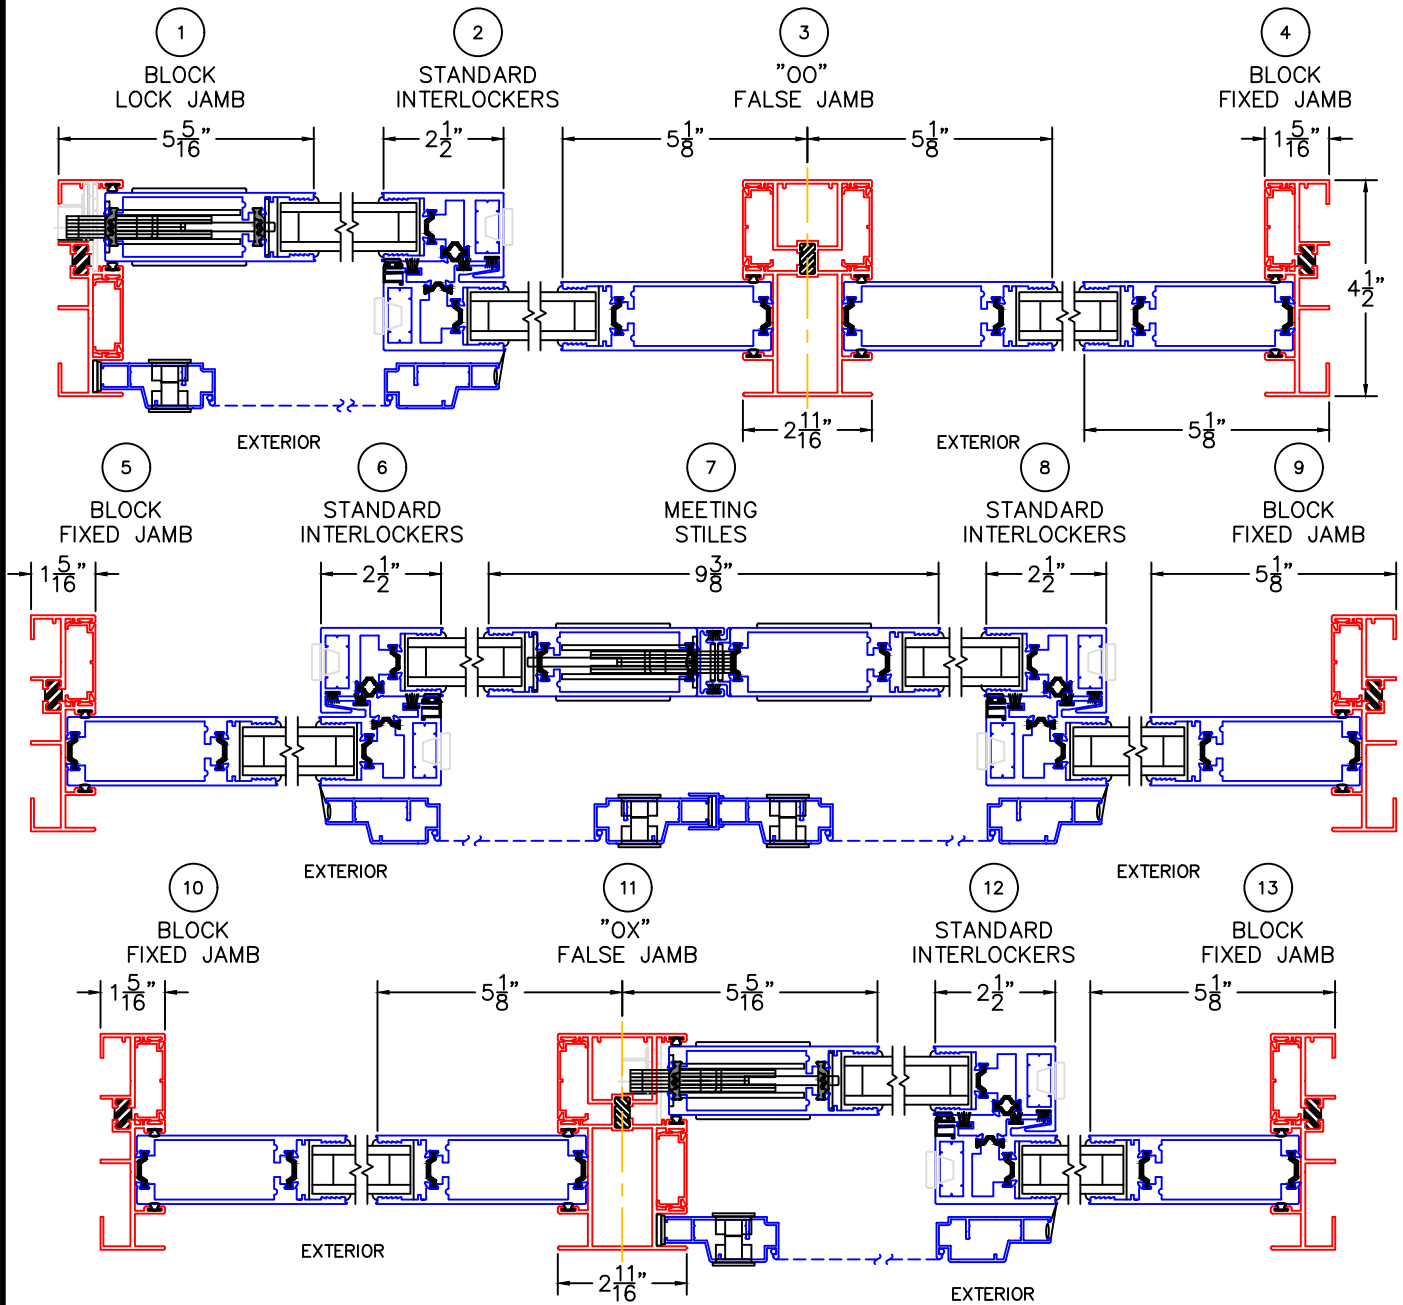

(USE RULER TO SCALE DIMENSIONS IN INCHES)
SCALE: 1/4

SLIDING DOOR DETAILS
1" INSULATED GLAZING SHOWN
ARCHETYPE FIXED STILE SHOWN

NOTE: CENTERLINES ARE NOT DIVIDED EQUALLY; CONFIRM CENTERLINES WHEN REQUIRED.

-GLASS PENETRATION: 11/16"