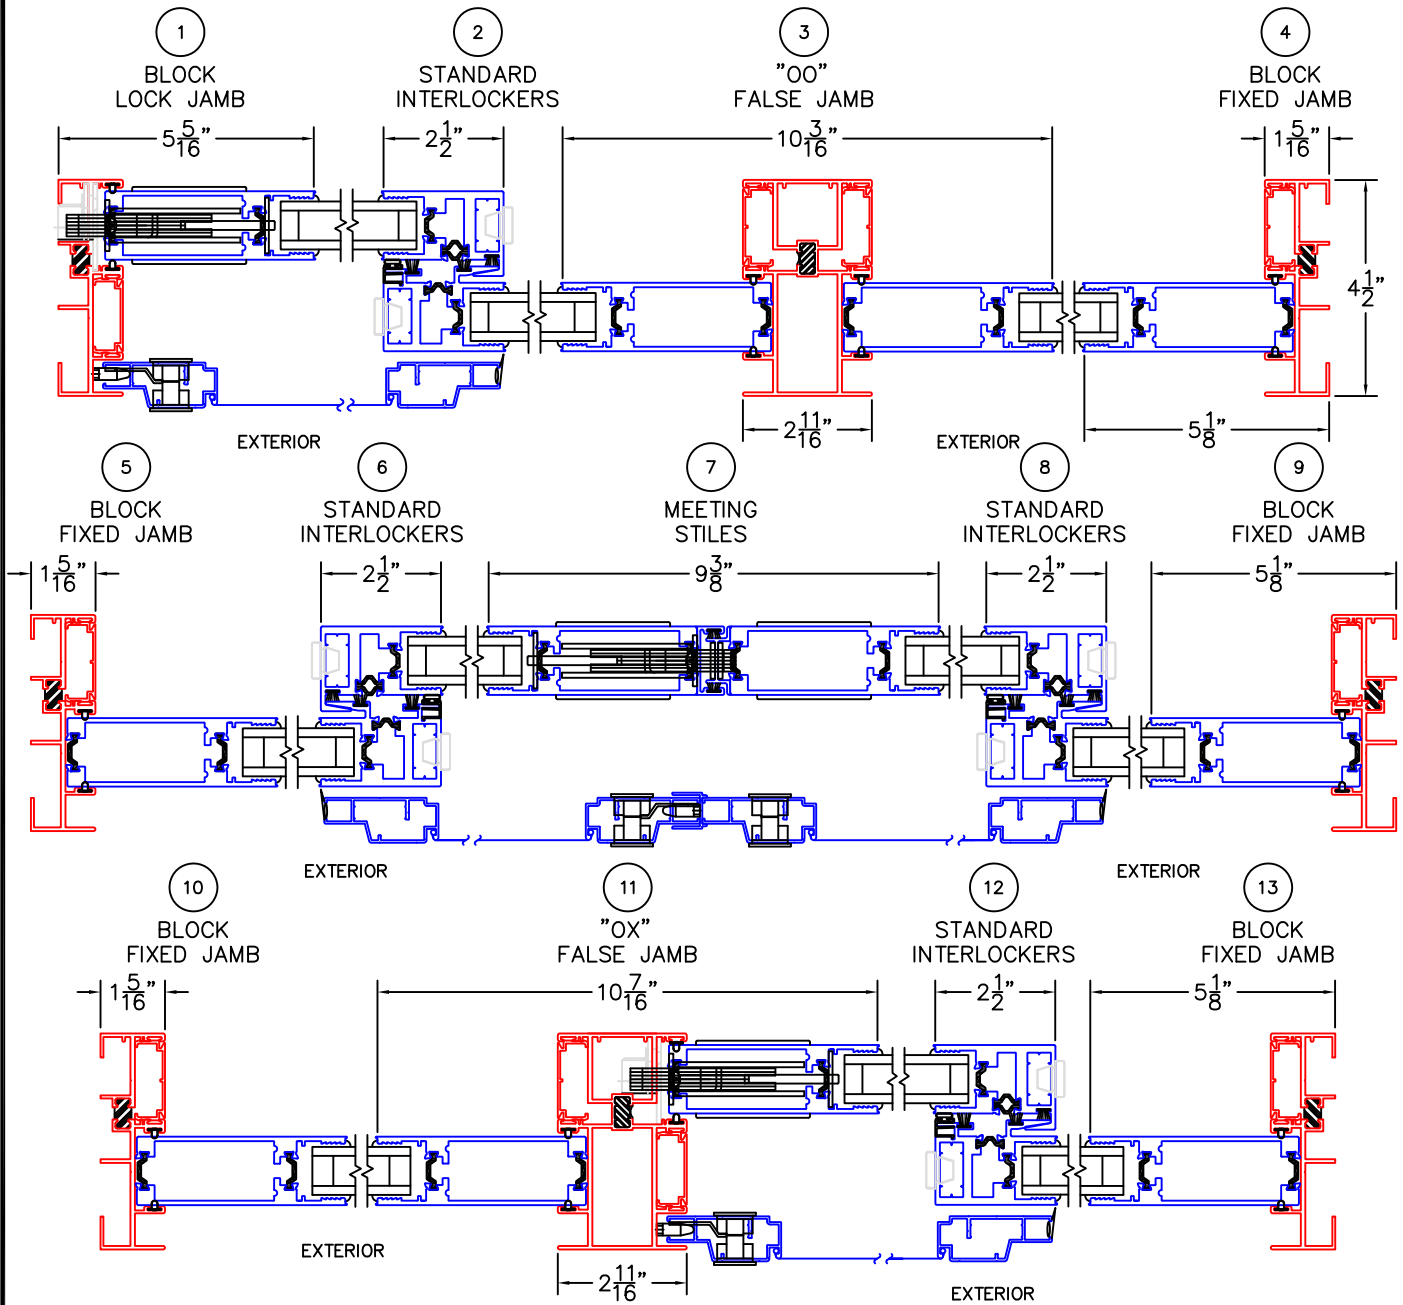

(USE RULER TO SCALE DIMENSIONS IN INCHES)

SCALE: 1/4

SLIDING DOOR DETAILS
1" INSULATED GLAZING SHOWN
ARCHETYPE FIXED STILE SHOWN

NOTE: CENTERLINES ARE NOT DIVIDED EQUALLY; CONFIRM CENTERLINES WHEN REQUIRED.

-GLASS PENETRATION: 11/16"
-EXTERIOR RATED PRODUCTS HAVE WEEP SLOTS ON HORIZONTAL SILLS.