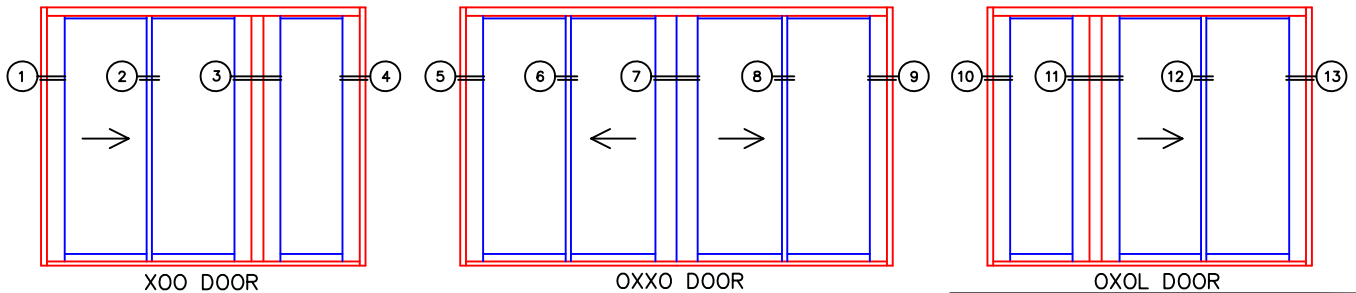

(USE RULER TO SCALE DIMENSIONS IN INCHES)

SCALE: 1/4

SLIDING DOOR DETAILS
1" INSULATED GLAZING SHOWN
ARCHETYPE FIXED STILE SHOWN

NOTE: CENTERLINES ARE NOT DIVIDED EQUALLY; CONFIRM CENTERLINES WHEN REQUIRED.

-GLASS PENETRATION: 11/16"
-EXTERIOR RATED PRODUCTS HAVE WEEP SLOTS ON HORIZONTAL SILLS.