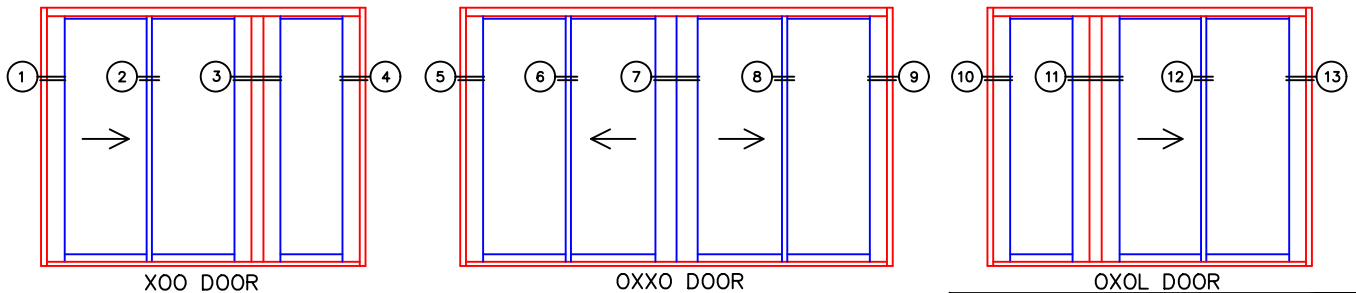

(USE RULER TO SCALE DIMENSIONS IN INCHES)
SCALE: 1/4

SLIDING DOOR DETAILS
1" INSULATED GLAZING SHOWN
ARCHETYPE FIXED STILE SHOWN

NOTE: CENTERLINES ARE NOT DIVIDED EQUALLY; CONFIRM CENTERLINES WHEN REQUIRED.

-GLASS PENETRATION: 11/16"