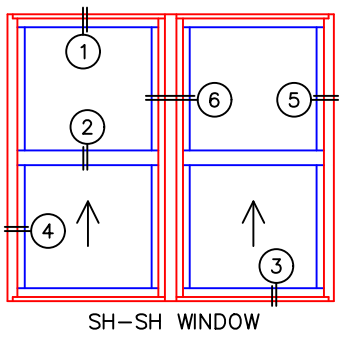

(USE RULER TO SCALE DIMENSIONS IN INCHES)

SCALE: 1/4"

SINGLE HUNG WINDOW DETAILS
5/8" INSULATED GLAZING

-GLASS PENETRATION: 7/16"
-EXTERIOR RATED PRODUCTS HAVE WEEP SLOTS ON HORIZONTAL SILLS.

0 0.5 1
(USE RULER TO SCALE DIMENSIONS IN INCHES)
SCALE: FULL

SINGLE HUNG WINDOW
5/8" INSULATED GLAZING

①
BLOCK HEAD
SINGLE HUNG

EXTERIOR

②
STANDARD
SINGLE HUNG
INTERLOCKERS

③
BLOCK SILL
SINGLE HUNG

0 0.5 1
(USE RULER TO SCALE DIMENSIONS IN INCHES)
SCALE: FULL

SINGLE HUNG WINDOW
5/8" INSULATED GLAZING

①
NAIL-ON HEAD
SINGLE HUNG

EXTERIOR

③
NAIL-ON SILL
SINGLE HUNG

0 0.5 1
(USE RULER TO SCALE DIMENSIONS IN INCHES)
SCALE: FULL

SINGLE HUNG WINDOW
5/8" INSULATED GLAZING

EXTERIOR

(3B)
BLOCK SILL
SINGLE HUNG
W/BLOCK SUB-SILL

0 0.5 1
(USE RULER TO SCALE DIMENSIONS IN INCHES)
SCALE: FULL

SINGLE HUNG WINDOW
5/8" INSULATED GLAZING

EXTERIOR

3C
BLOCK SILL
SINGLE HUNG
W/NAIL-ON
SUB-SILL

0 0.5 1
(USE RULER TO SCALE DIMENSIONS IN INCHES)
SCALE: FULL