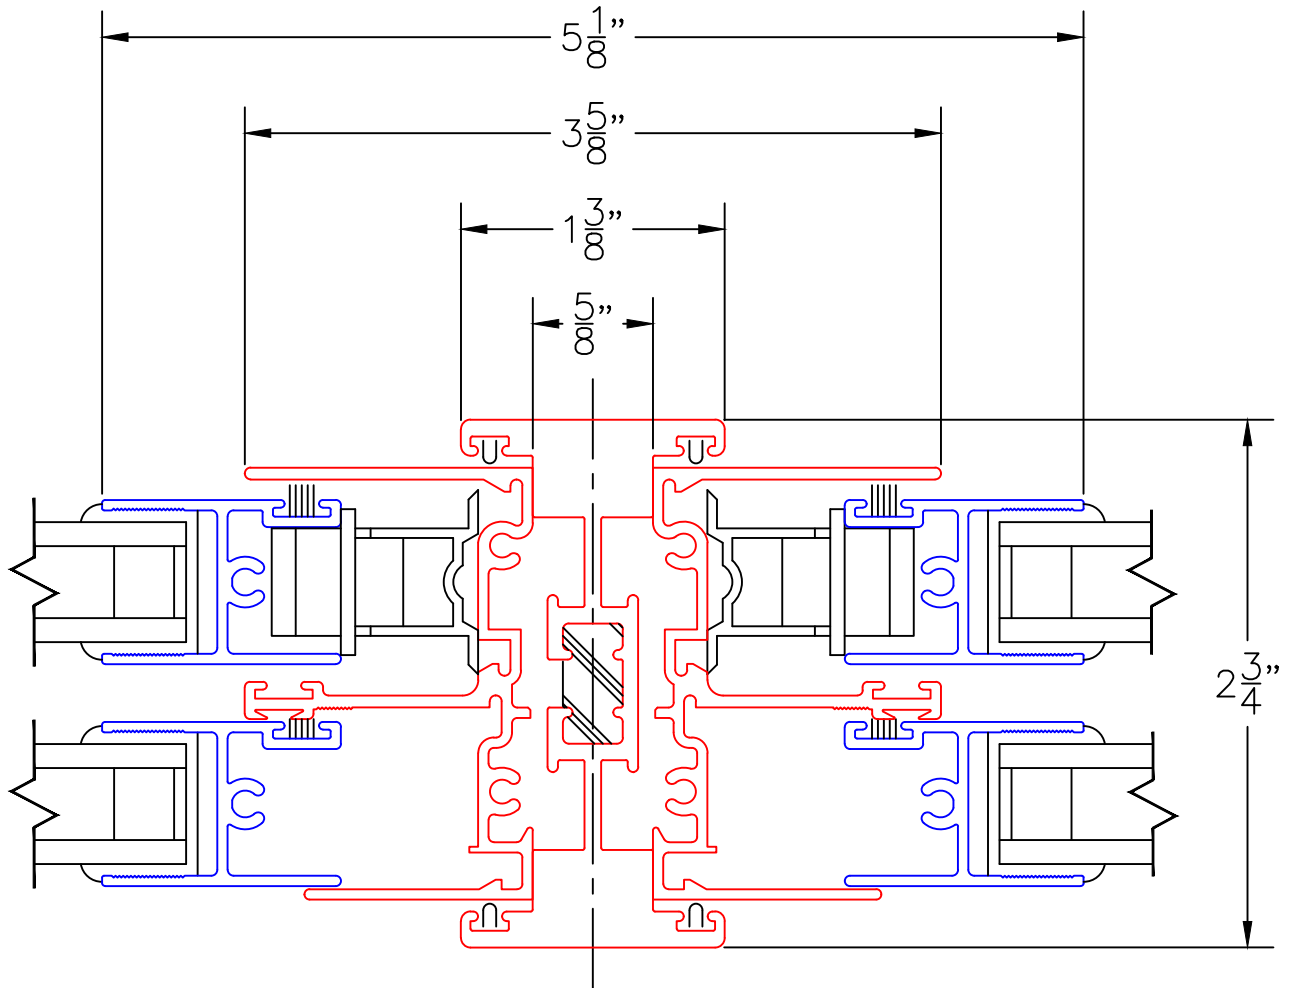

0 0.5 1
(USE RULER TO SCALE DIMENSIONS IN INCHES)
SCALE: FULL

SINGLE HUNG WINDOW
5/8" INSULATED GLAZING

6

SH-SH WITH
JAMB MULLION

EXTERIOR