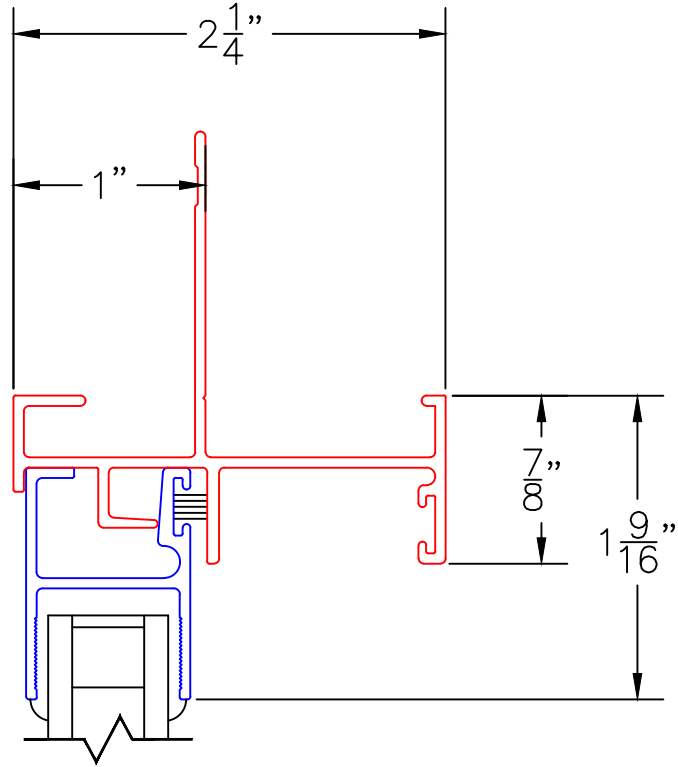

(USE RULER TO SCALE DIMENSIONS IN INCHES)

SCALE: 1/4"

SINGLE HUNG WINDOW DETAILS
5/8" INSULATED GLAZING

-GLASS PENETRATION: 7/16"
-EXTERIOR RATED PRODUCTS HAVE WEEP SLOTS ON HORIZONTAL SILLS.

0 0.5 1
(USE RULER TO SCALE DIMENSIONS IN INCHES)
SCALE: FULL

SINGLE HUNG WINDOW
5/8" INSULATED GLAZING

①
BLOCK HEAD
SINGLE HUNG

EXTERIOR

②
STANDARD
SINGLE HUNG
INTERLOCKERS

③
BLOCK SILL
SINGLE HUNG

0 0.5 1
(USE RULER TO SCALE DIMENSIONS IN INCHES)
SCALE: FULL

SINGLE HUNG WINDOW
5/8" INSULATED GLAZING

①
NAIL-ON HEAD
SINGLE HUNG

EXTERIOR

③
NAIL-ON SILL
SINGLE HUNG

0 0.5 1
(USE RULER TO SCALE DIMENSIONS IN INCHES)
SCALE: FULL

SINGLE HUNG WINDOW
5/8" INSULATED GLAZING

EXTERIOR

(3B)
BLOCK SILL
SINGLE HUNG
W/BLOCK SUB-SILL

0 0.5 1
(USE RULER TO SCALE DIMENSIONS IN INCHES)
SCALE: FULL

SINGLE HUNG WINDOW
5/8" INSULATED GLAZING

EXTERIOR

3C
BLOCK SILL
SINGLE HUNG
W/NAIL-ON
SUB-SILL

0 0.5 1
(USE RULER TO SCALE DIMENSIONS IN INCHES)
SCALE: FULL