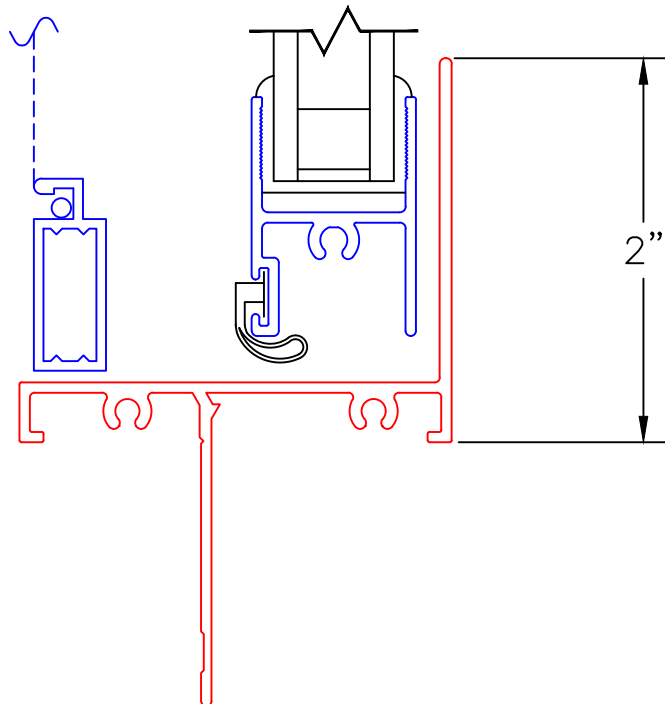

(USE RULER TO SCALE DIMENSIONS IN INCHES)

SCALE: 1/4"

SINGLE HUNG WINDOW DETAILS
5/8" INSULATED GLAZING

-GLASS PENETRATION: 7/16"
-EXTERIOR RATED PRODUCTS HAVE WEEP SLOTS ON HORIZONTAL SILLS.

0 0.5 1
(USE RULER TO SCALE DIMENSIONS IN INCHES)
SCALE: FULL

SINGLE HUNG WINDOW
5/8" INSULATED GLAZING

①
BLOCK HEAD
SINGLE HUNG

EXTERIOR

②
STANDARD
SINGLE HUNG
INTERLOCKERS

③
BLOCK SILL
SINGLE HUNG

0 0.5 1
(USE RULER TO SCALE DIMENSIONS IN INCHES)
SCALE: FULL

SINGLE HUNG WINDOW
5/8" INSULATED GLAZING

①
NAIL-ON HEAD
SINGLE HUNG

EXTERIOR

③
NAIL-ON SILL
SINGLE HUNG

0 0.5 1
(USE RULER TO SCALE DIMENSIONS IN INCHES)
SCALE: FULL

SINGLE HUNG WINDOW
5/8" INSULATED GLAZING

EXTERIOR

(3B)
BLOCK SILL
SINGLE HUNG
W/BLOCK SUB-SILL

0 0.5 1
(USE RULER TO SCALE DIMENSIONS IN INCHES)
SCALE: FULL

SINGLE HUNG WINDOW
5/8" INSULATED GLAZING

EXTERIOR

3C
BLOCK SILL
SINGLE HUNG
W/NAIL-ON
SUB-SILL

0 0.5 1
(USE RULER TO SCALE DIMENSIONS IN INCHES)
SCALE: FULL