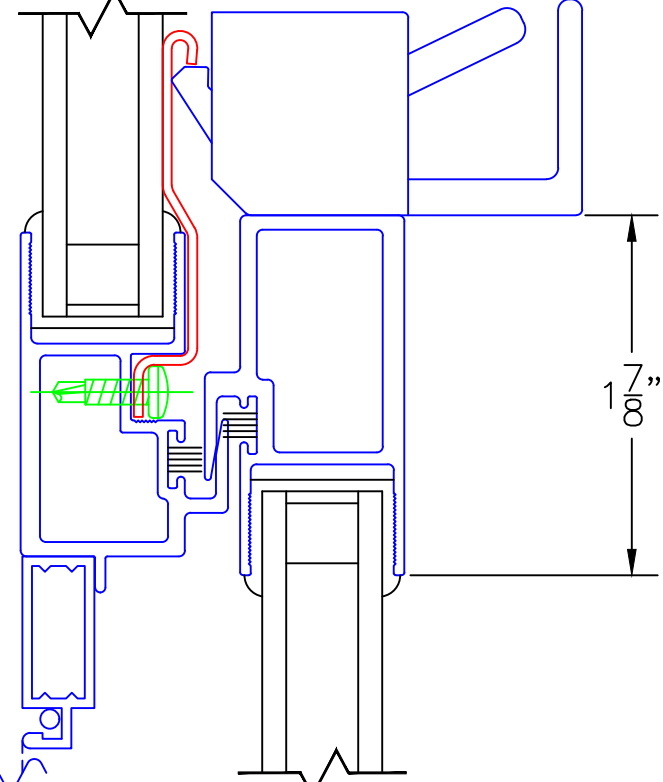

(USE RULER TO SCALE DIMENSIONS IN INCHES)

SCALE: 1/4"

SINGLE HUNG WINDOW DETAILS
5/8" INSULATED GLAZING

-GLASS PENETRATION: 7/16"
-EXTERIOR RATED PRODUCTS HAVE WEEP SLOTS ON HORIZONTAL SILLS.

0 0.5 1
(USE RULER TO SCALE DIMENSIONS IN INCHES)
SCALE: FULL

SINGLE HUNG WINDOW
5/8" INSULATED GLAZING

①
BLOCK HEAD
SINGLE HUNG

EXTERIOR

②
STANDARD
SINGLE HUNG
INTERLOCKERS

③
BLOCK SILL
SINGLE HUNG

0 0.5 1
(USE RULER TO SCALE DIMENSIONS IN INCHES)
SCALE: FULL

SINGLE HUNG WINDOW
5/8" INSULATED GLAZING

①
NAIL-ON HEAD
SINGLE HUNG

EXTERIOR

③
NAIL-ON SILL
SINGLE HUNG

0 0.5 1
(USE RULER TO SCALE DIMENSIONS IN INCHES)
SCALE: FULL

SINGLE HUNG WINDOW
5/8" INSULATED GLAZING

EXTERIOR

(3B)
BLOCK SILL
SINGLE HUNG
W/BLOCK SUB-SILL

0 0.5 1
(USE RULER TO SCALE DIMENSIONS IN INCHES)
SCALE: FULL

SINGLE HUNG WINDOW
5/8" INSULATED GLAZING

EXTERIOR

3C
BLOCK SILL
SINGLE HUNG
W/NAIL-ON
SUB-SILL

0 0.5 1
(USE RULER TO SCALE DIMENSIONS IN INCHES)
SCALE: FULL