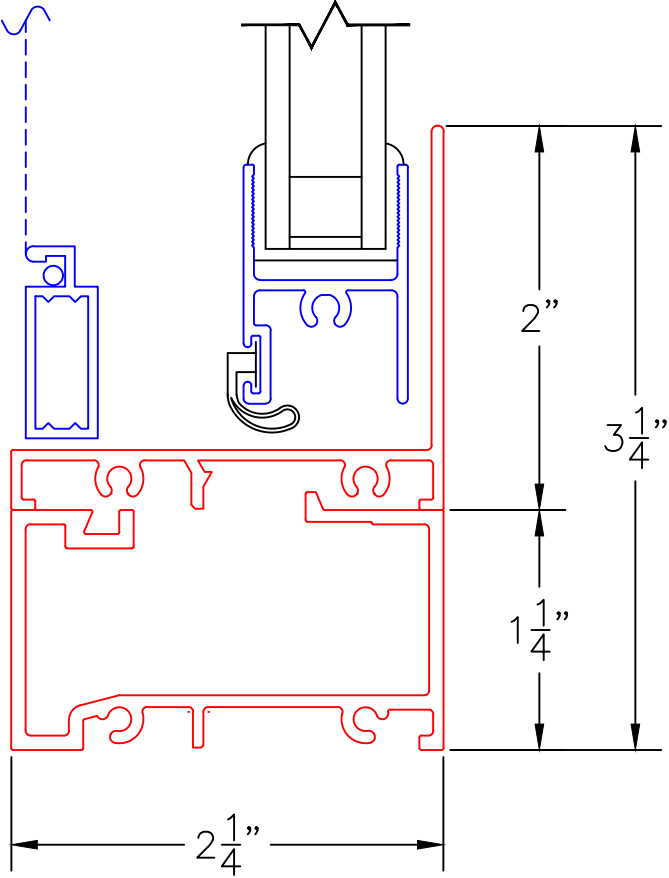

SINGLE HUNG WINDOW
5/8" INSULATED GLAZING

①
BLOCK HEAD
SINGLE HUNG

EXTERIOR

②
STANDARD
SINGLE HUNG
INTERLOCKERS

③
BLOCK SILL
SINGLE HUNG

0 0.5 1
(USE RULER TO SCALE DIMENSIONS IN INCHES)
SCALE: FULL

SINGLE HUNG WINDOW
5/8" INSULATED GLAZING

①
NAIL-ON HEAD
SINGLE HUNG

EXTERIOR

③
NAIL-ON SILL
SINGLE HUNG

0 0.5 1
(USE RULER TO SCALE DIMENSIONS IN INCHES)
SCALE: FULL

SINGLE HUNG WINDOW
5/8" INSULATED GLAZING

EXTERIOR

(3B)
BLOCK SILL
SINGLE HUNG
W/BLOCK SUB-SILL

0 0.5 1
(USE RULER TO SCALE DIMENSIONS IN INCHES)
SCALE: FULL

SINGLE HUNG WINDOW
5/8" INSULATED GLAZING

EXTERIOR

3C
BLOCK SILL
SINGLE HUNG
W/NAIL-ON
SUB-SILL

0 0.5 1
(USE RULER TO SCALE DIMENSIONS IN INCHES)
SCALE: FULL

SINGLE HUNG WINDOW
5/8" INSULATED GLAZING

4

BLOCK JAMB
SINGLE HUNG

5

NAIL-ON JAMB
SINGLE HUNG

EXTERIOR

0 0.5 1
(USE RULER TO SCALE DIMENSIONS IN INCHES)
SCALE: FULL

SINGLE HUNG WINDOW
5/8" INSULATED GLAZING