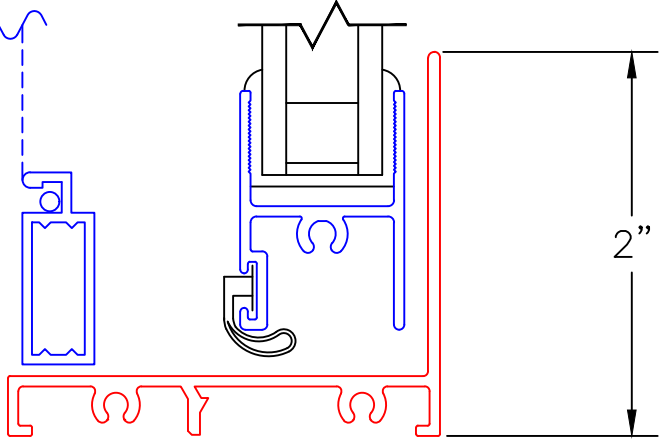

(USE RULER TO SCALE DIMENSIONS IN INCHES)

SCALE: 1/4"

SINGLE HUNG WINDOW DETAILS
5/8" INSULATED GLAZING

-GLASS PENETRATION: 7/16"
-EXTERIOR RATED PRODUCTS HAVE WEEP SLOTS ON HORIZONTAL SILLS.

0 0.5 1
(USE RULER TO SCALE DIMENSIONS IN INCHES)
SCALE: FULL

SINGLE HUNG WINDOW
5/8" INSULATED GLAZING

①
BLOCK HEAD
SINGLE HUNG

EXTERIOR

②
STANDARD
SINGLE HUNG
INTERLOCKERS

③
BLOCK SILL
SINGLE HUNG

0 0.5 1
(USE RULER TO SCALE DIMENSIONS IN INCHES)
SCALE: FULL

SINGLE HUNG WINDOW
5/8" INSULATED GLAZING

①
NAIL-ON HEAD
SINGLE HUNG

EXTERIOR

③
NAIL-ON SILL
SINGLE HUNG

0 0.5 1
(USE RULER TO SCALE DIMENSIONS IN INCHES)
SCALE: FULL

SINGLE HUNG WINDOW
5/8" INSULATED GLAZING

EXTERIOR

(3B)
BLOCK SILL
SINGLE HUNG
W/BLOCK SUB-SILL

0 0.5 1
(USE RULER TO SCALE DIMENSIONS IN INCHES)
SCALE: FULL

SINGLE HUNG WINDOW
5/8" INSULATED GLAZING

EXTERIOR

3C
BLOCK SILL
SINGLE HUNG
W/NAIL-ON
SUB-SILL

0 0.5 1
(USE RULER TO SCALE DIMENSIONS IN INCHES)
SCALE: FULL