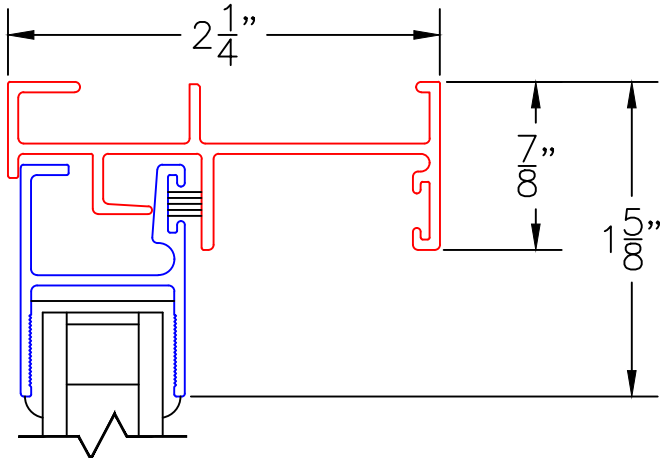

(USE RULER TO SCALE DIMENSIONS IN INCHES)

SCALE: 1/4"

SINGLE HUNG WINDOW DETAILS
5/8" INSULATED GLAZING

-GLASS PENETRATION: 7/16"
-EXTERIOR RATED PRODUCTS HAVE WEEP SLOTS ON HORIZONTAL SILLS.

0 0.5 1
(USE RULER TO SCALE DIMENSIONS IN INCHES)
SCALE: FULL

SINGLE HUNG WINDOW
5/8" INSULATED GLAZING

①
BLOCK HEAD
SINGLE HUNG

EXTERIOR

②
STANDARD
SINGLE HUNG
INTERLOCKERS

③
BLOCK SILL
SINGLE HUNG

0 0.5 1
(USE RULER TO SCALE DIMENSIONS IN INCHES)
SCALE: FULL

SINGLE HUNG WINDOW
5/8" INSULATED GLAZING

①
NAIL-ON HEAD
SINGLE HUNG

EXTERIOR

③
NAIL-ON SILL
SINGLE HUNG

0 0.5 1
(USE RULER TO SCALE DIMENSIONS IN INCHES)
SCALE: FULL

SINGLE HUNG WINDOW
5/8" INSULATED GLAZING

EXTERIOR

(3B)
BLOCK SILL
SINGLE HUNG
W/BLOCK SUB-SILL

0 0.5 1
(USE RULER TO SCALE DIMENSIONS IN INCHES)
SCALE: FULL

SINGLE HUNG WINDOW
5/8" INSULATED GLAZING

EXTERIOR

3C
BLOCK SILL
SINGLE HUNG
W/NAIL-ON
SUB-SILL

0 0.5 1
(USE RULER TO SCALE DIMENSIONS IN INCHES)
SCALE: FULL