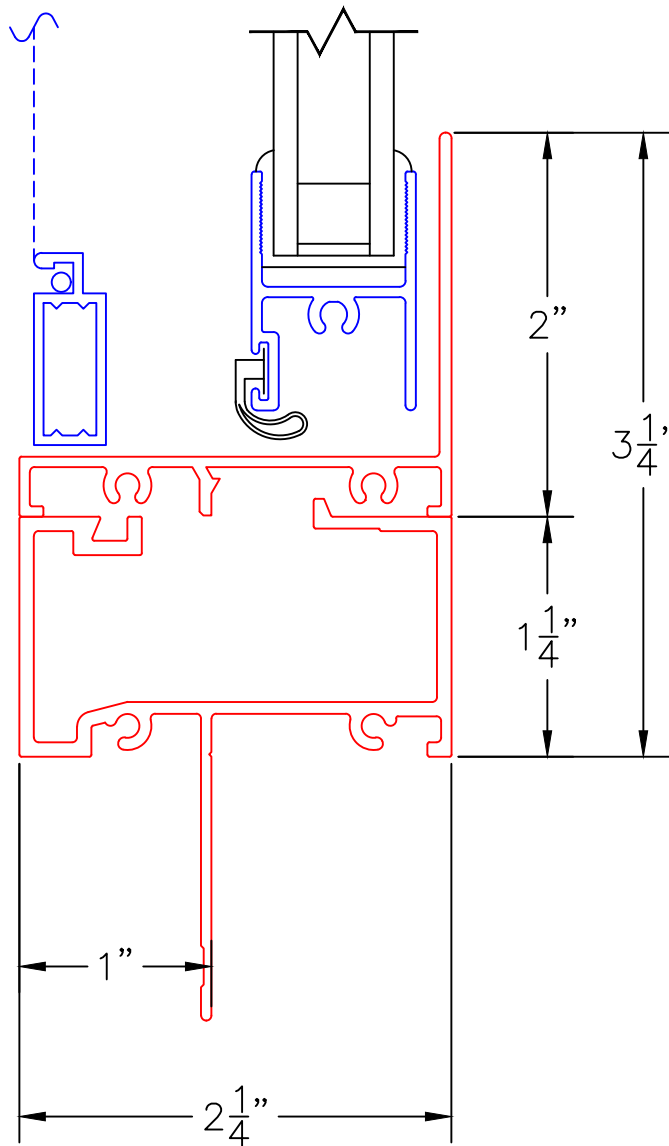

(USE RULER TO SCALE DIMENSIONS IN INCHES)

SCALE: 1/4"

SINGLE HUNG WINDOW DETAILS
5/8" INSULATED GLAZING

-GLASS PENETRATION: 7/16"
-EXTERIOR RATED PRODUCTS HAVE WEEP SLOTS ON HORIZONTAL SILLS.

0 0.5 1
(USE RULER TO SCALE DIMENSIONS IN INCHES)
SCALE: FULL

SINGLE HUNG WINDOW
5/8" INSULATED GLAZING

①
BLOCK HEAD
SINGLE HUNG

EXTERIOR

②
STANDARD
SINGLE HUNG
INTERLOCKERS

③
BLOCK SILL
SINGLE HUNG

0 0.5 1
(USE RULER TO SCALE DIMENSIONS IN INCHES)
SCALE: FULL

SINGLE HUNG WINDOW
5/8" INSULATED GLAZING

①
NAIL-ON HEAD
SINGLE HUNG

EXTERIOR

③
NAIL-ON SILL
SINGLE HUNG

0 0.5 1
(USE RULER TO SCALE DIMENSIONS IN INCHES)
SCALE: FULL

SINGLE HUNG WINDOW
5/8" INSULATED GLAZING

EXTERIOR

(3B)
BLOCK SILL
SINGLE HUNG
W/BLOCK SUB-SILL

0 0.5 1
(USE RULER TO SCALE DIMENSIONS IN INCHES)
SCALE: FULL

SINGLE HUNG WINDOW
5/8" INSULATED GLAZING

EXTERIOR

3C
BLOCK SILL
SINGLE HUNG
W/NAIL-ON
SUB-SILL

0 0.5 1
(USE RULER TO SCALE DIMENSIONS IN INCHES)
SCALE: FULL