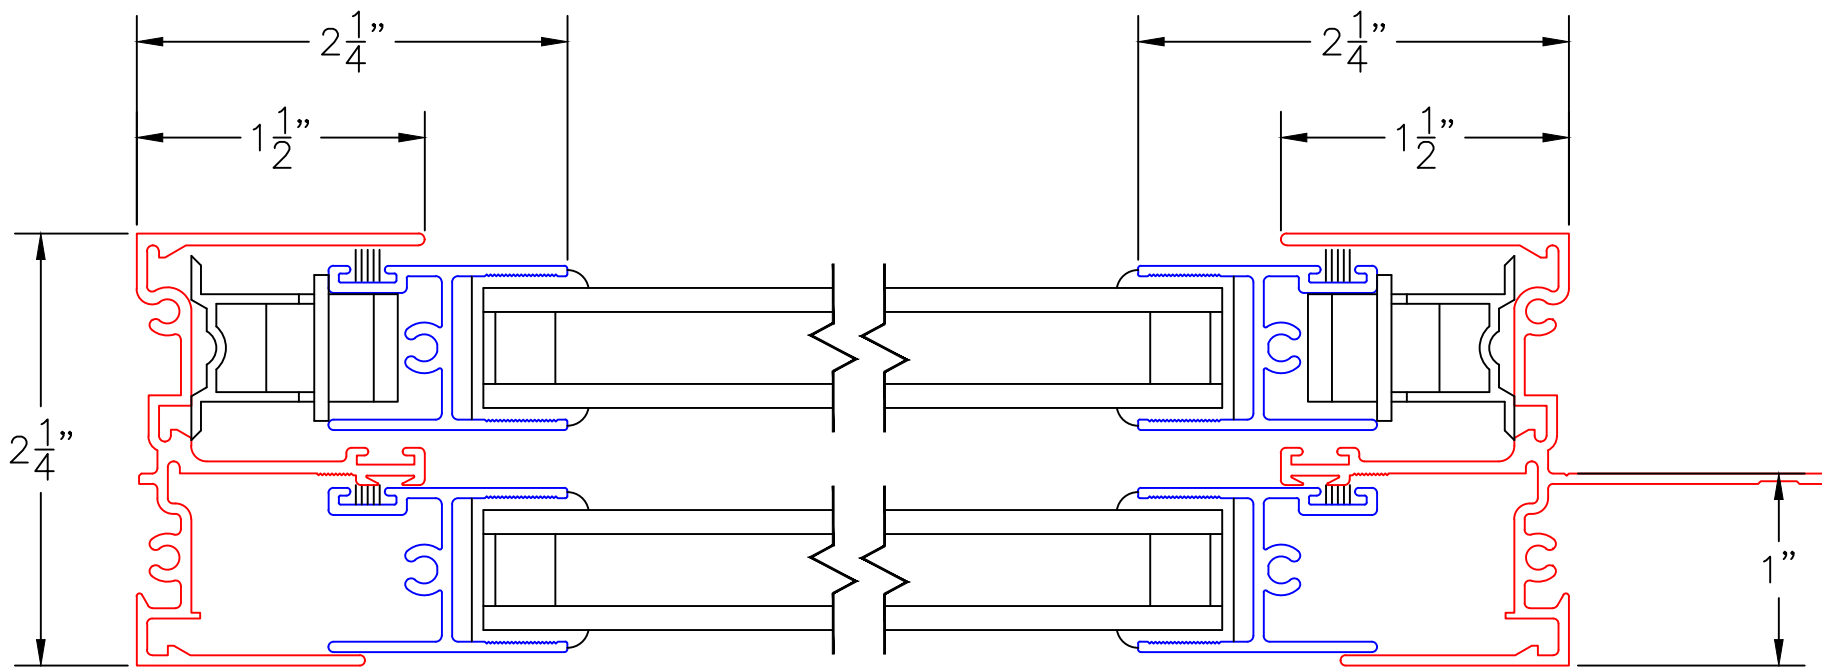

SINGLE HUNG WINDOW
5/8" INSULATED GLAZING

①
BLOCK HEAD
SINGLE HUNG

EXTERIOR

②
STANDARD
SINGLE HUNG
INTERLOCKERS

③
BLOCK SILL
SINGLE HUNG

0 0.5 1
(USE RULER TO SCALE DIMENSIONS IN INCHES)
SCALE: FULL

SINGLE HUNG WINDOW
5/8" INSULATED GLAZING

①
NAIL-ON HEAD
SINGLE HUNG

EXTERIOR

③
NAIL-ON SILL
SINGLE HUNG

0 0.5 1
(USE RULER TO SCALE DIMENSIONS IN INCHES)
SCALE: FULL

SINGLE HUNG WINDOW
5/8" INSULATED GLAZING

EXTERIOR

(3B)
BLOCK SILL
SINGLE HUNG
W/BLOCK SUB-SILL

0 0.5 1
(USE RULER TO SCALE DIMENSIONS IN INCHES)
SCALE: FULL

SINGLE HUNG WINDOW
5/8" INSULATED GLAZING

EXTERIOR

3C
BLOCK SILL
SINGLE HUNG
W/NAIL-ON
SUB-SILL

0 0.5 1
(USE RULER TO SCALE DIMENSIONS IN INCHES)
SCALE: FULL

SINGLE HUNG WINDOW
5/8" INSULATED GLAZING

4

BLOCK JAMB
SINGLE HUNG

5

NAIL-ON JAMB
SINGLE HUNG

EXTERIOR

0 0.5 1
(USE RULER TO SCALE DIMENSIONS IN INCHES)
SCALE: FULL

SINGLE HUNG WINDOW
5/8" INSULATED GLAZING