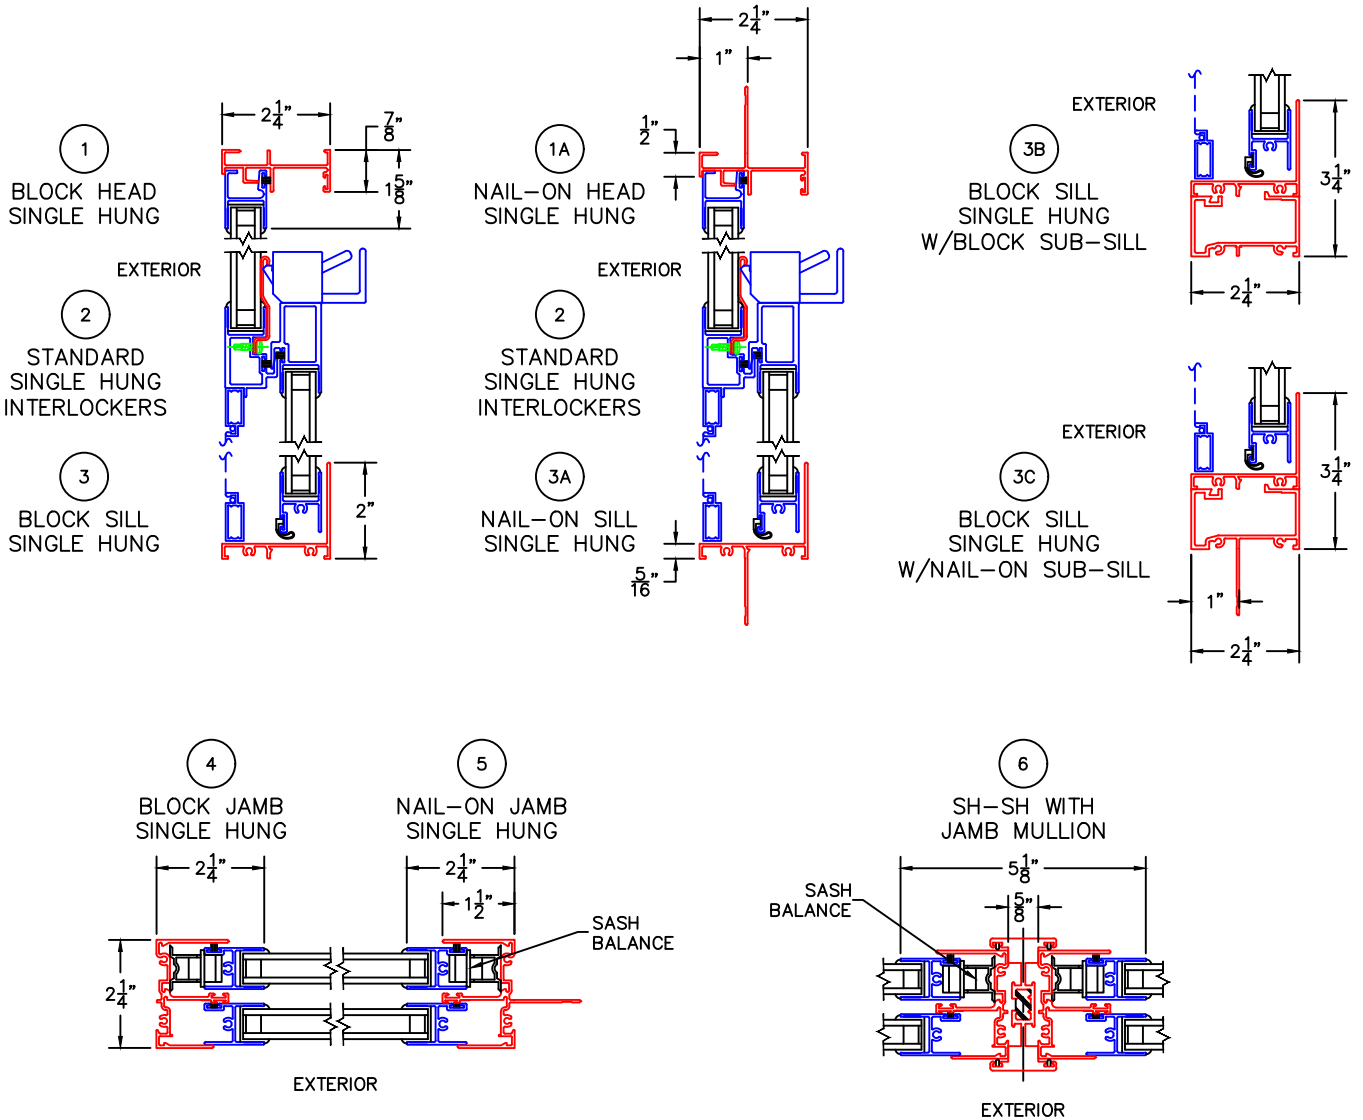

(USE RULER TO SCALE DIMENSIONS IN INCHES)

SCALE: 1/4"

SINGLE HUNG WINDOW DETAILS
5/8" INSULATED GLAZING

-GLASS PENETRATION: 7/16"
-EXTERIOR RATED PRODUCTS HAVE WEEP SLOTS ON HORIZONTAL SILLS.

0 0.5 1
(USE RULER TO SCALE DIMENSIONS IN INCHES)
SCALE: FULL

SINGLE HUNG WINDOW
5/8" INSULATED GLAZING

①
BLOCK HEAD
SINGLE HUNG

EXTERIOR

②
STANDARD
SINGLE HUNG
INTERLOCKERS

③
BLOCK SILL
SINGLE HUNG

0 0.5 1
(USE RULER TO SCALE DIMENSIONS IN INCHES)
SCALE: FULL

SINGLE HUNG WINDOW
5/8" INSULATED GLAZING