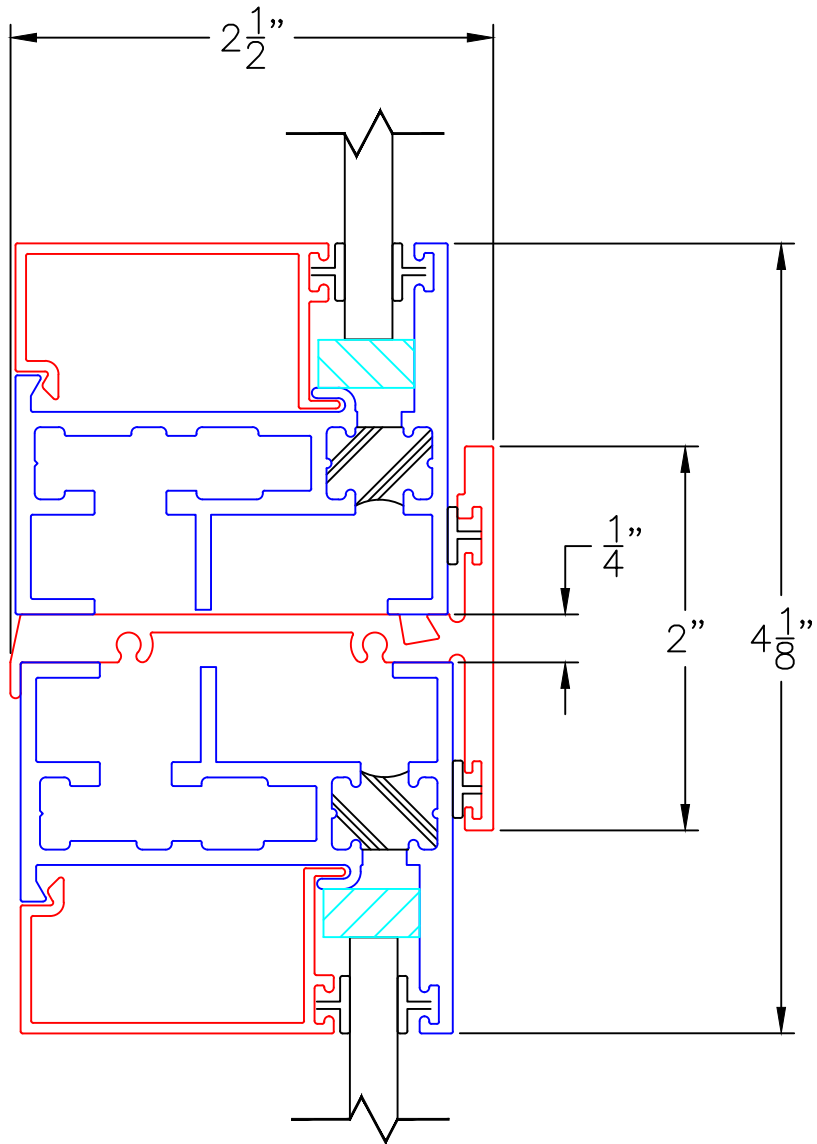

STACKED UNITS  
HORIZONTAL SLIDING WINDOW WITH  
5/8" INSULATED GLAZING/  
GTF WITH 1/4" SINGLE GLAZING

11  
STACK BAR  
XO  
O-GTF  
  
EXTERIOR

0 0.5 1  
(USE RULER TO SCALE DIMENSIONS IN INCHES)  
**SCALE: FULL**

STACKED UNITS  
GLAZED TO FRAME WINDOW  
1/4" SINGLE GLAZING SHOWN

①2  
STACK BAR  
O-GTF  
O-GTF

EXTERIOR

0 0.5 1  
(USE RULER TO SCALE DIMENSIONS IN INCHES)  
**SCALE: FULL**

STACKED UNITS  
GLAZED TO FRAME WINDOW  
1/4" SINGLE GLAZING SHOWN