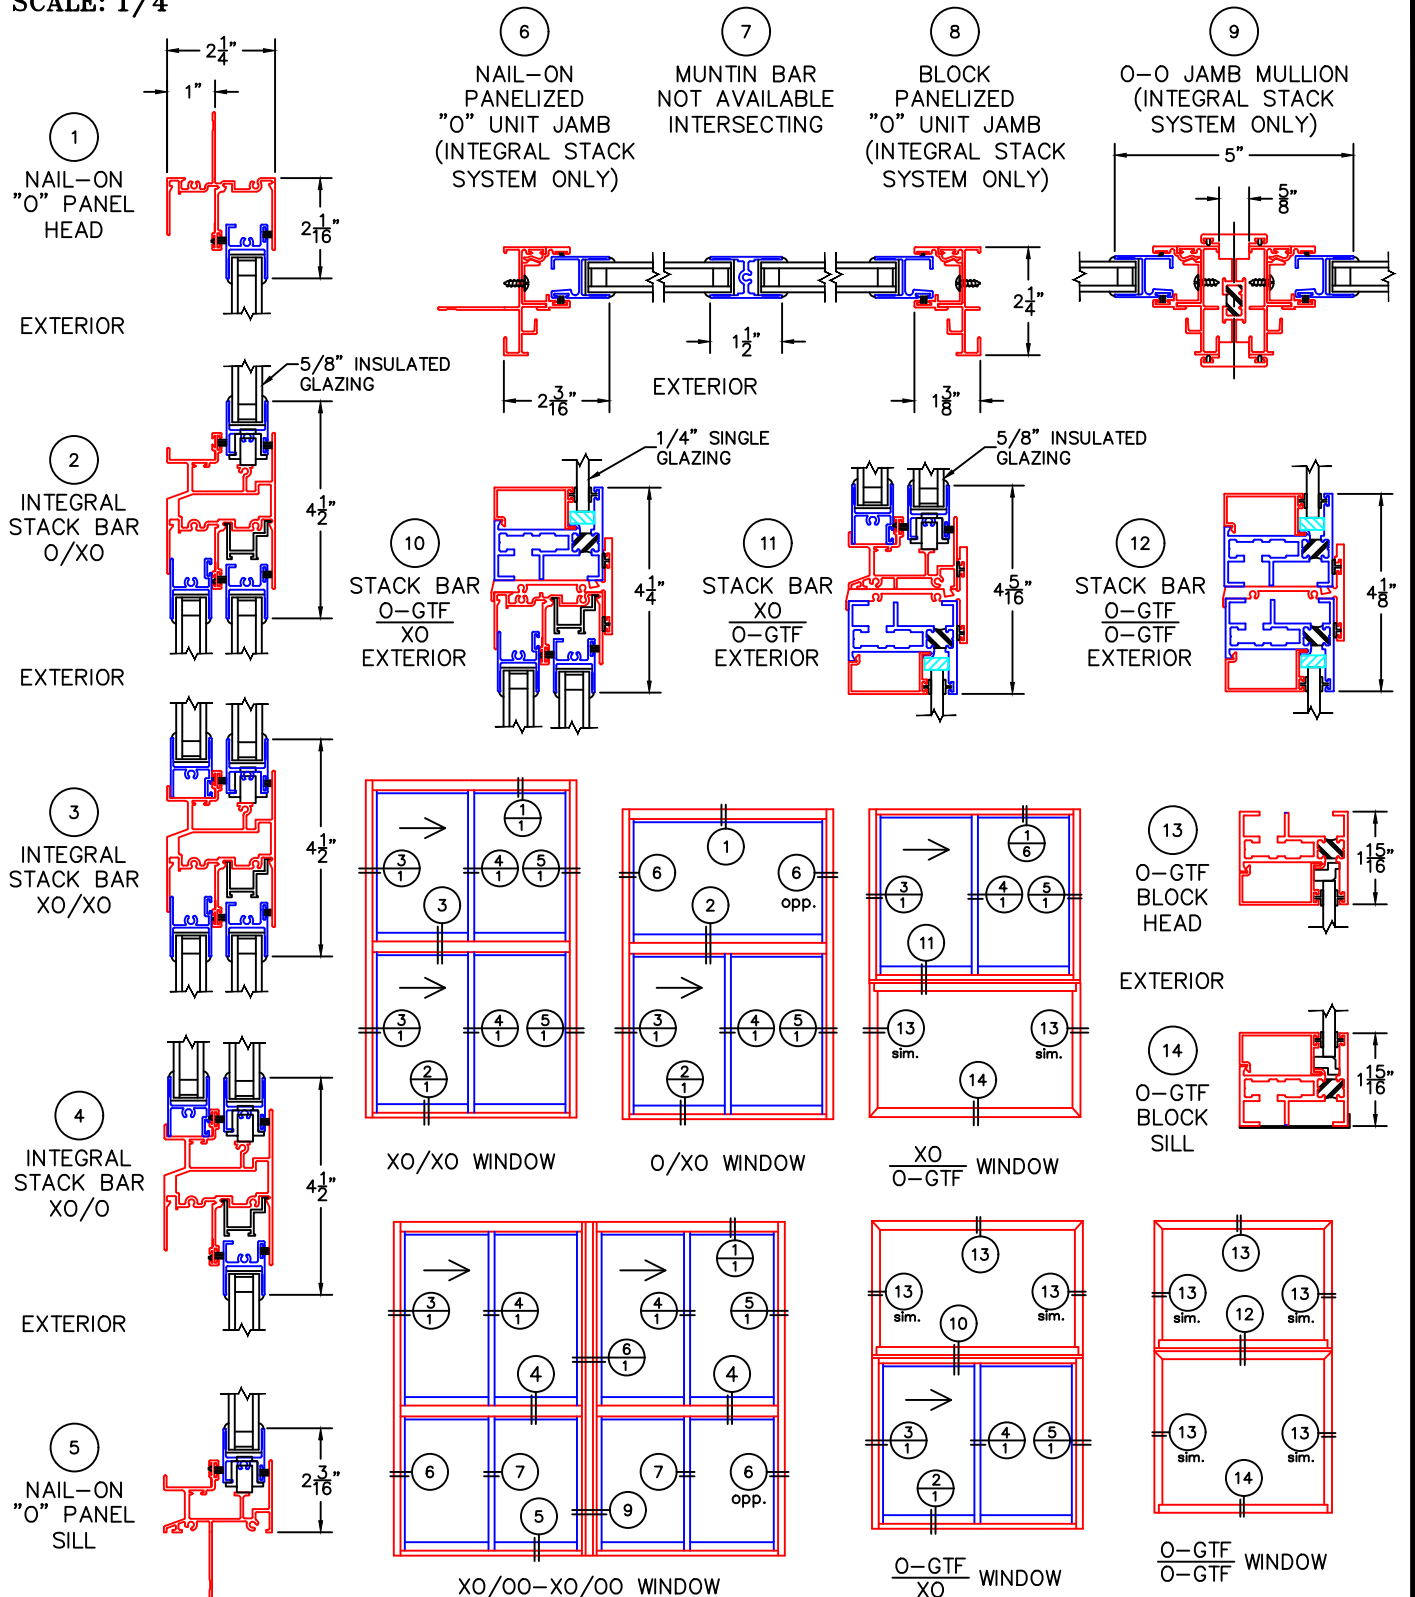

(USE RULER TO SCALE DIMENSIONS IN INCHES)  
**SCALE: 1/4**

STACKED UNITS  
5/8" INSULATED GLAZING  
(1/4" GLAZING SHOWN ON GTF UNITS ONLY)

-GLASS PENETRATION (SLIDING WINDOWS): 7/16"  
-GLASS PENETRATION (GTF WINDOWS): 1/2"  
-EXTERIOR RATED PRODUCTS HAVE WEEP SLOTS ON HORIZONTAL SILLS.