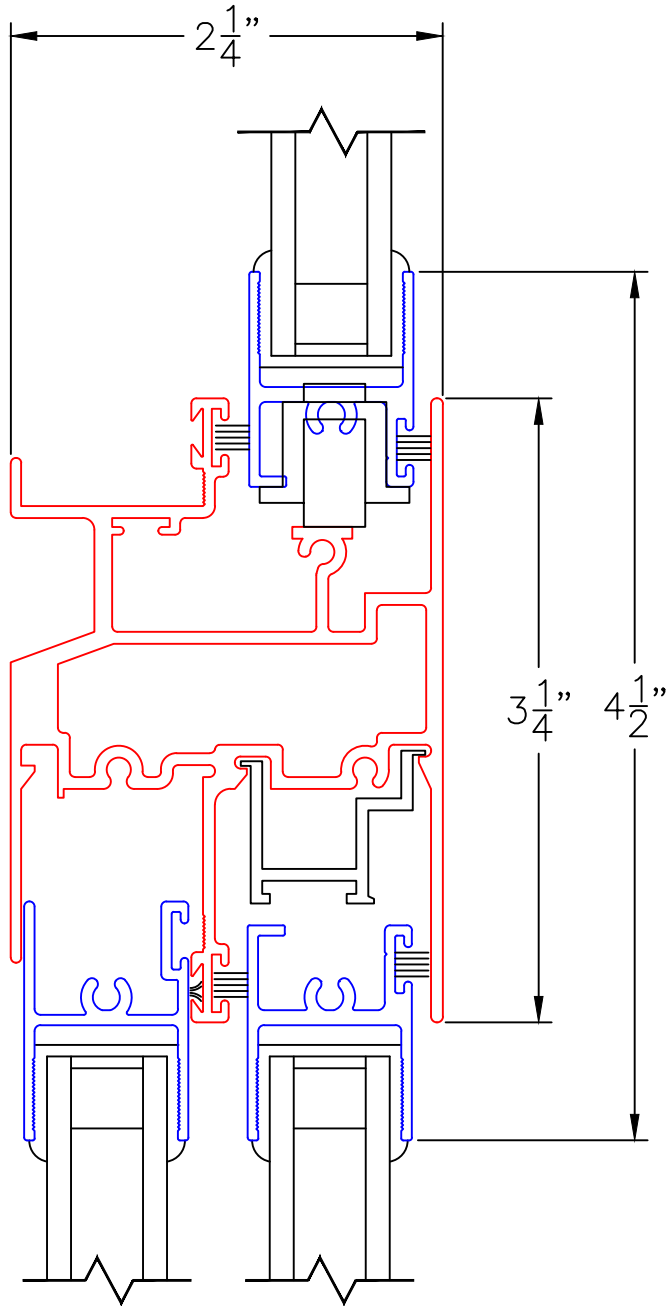

(USE RULER TO SCALE DIMENSIONS IN INCHES)  
**SCALE: 1/4**

STACKED UNITS  
5/8" INSULATED GLAZING  
(1/4" GLAZING SHOWN ON GTF UNITS ONLY)

-GLASS PENETRATION (SLIDING WINDOWS): 7/16"  
-GLASS PENETRATION (GTF WINDOWS): 1/2"  
-EXTERIOR RATED PRODUCTS HAVE WEEP SLOTS ON HORIZONTAL SILLS.

0 0.5 1  
(USE RULER TO SCALE DIMENSIONS IN INCHES)  
**SCALE: FULL**

STACKED UNITS  
HORIZONTAL SLIDING WINDOW  
5/8" INSULATED GLAZING

1

NAIL-ON  
"O"-PANEL  
HEAD

EXTERIOR

0 0.5 1  
(USE RULER TO SCALE DIMENSIONS IN INCHES)  
**SCALE: FULL**

STACKED UNITS  
HORIZONTAL SLIDING WINDOW  
5/8" INSULATED GLAZING

②  
INTEGRAL  
STACK BAR  
O/XO

EXTERIOR

0 0.5 1  
(USE RULER TO SCALE DIMENSIONS IN INCHES)  
**SCALE: FULL**

STACKED UNITS  
HORIZONTAL SLIDING WINDOW  
5/8" INSULATED GLAZING