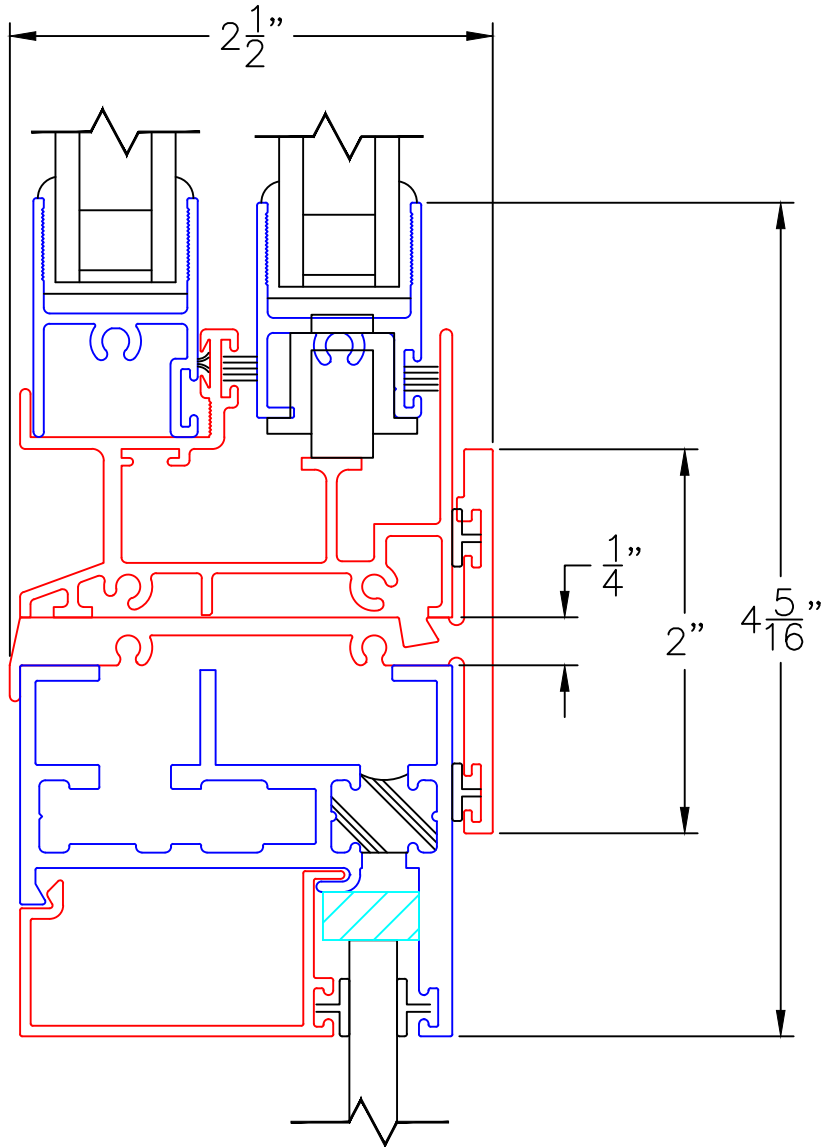

0 0.5 1
(USE RULER TO SCALE DIMENSIONS IN INCHES)
SCALE: FULL

STACKED UNITS
HORIZONTAL SLIDING WINDOW WITH
5/8" INSULATED GLAZING/
GTF WITH 1/4" SINGLE GLAZING

11
STACK BAR
XO
O-GTF

EXTERIOR