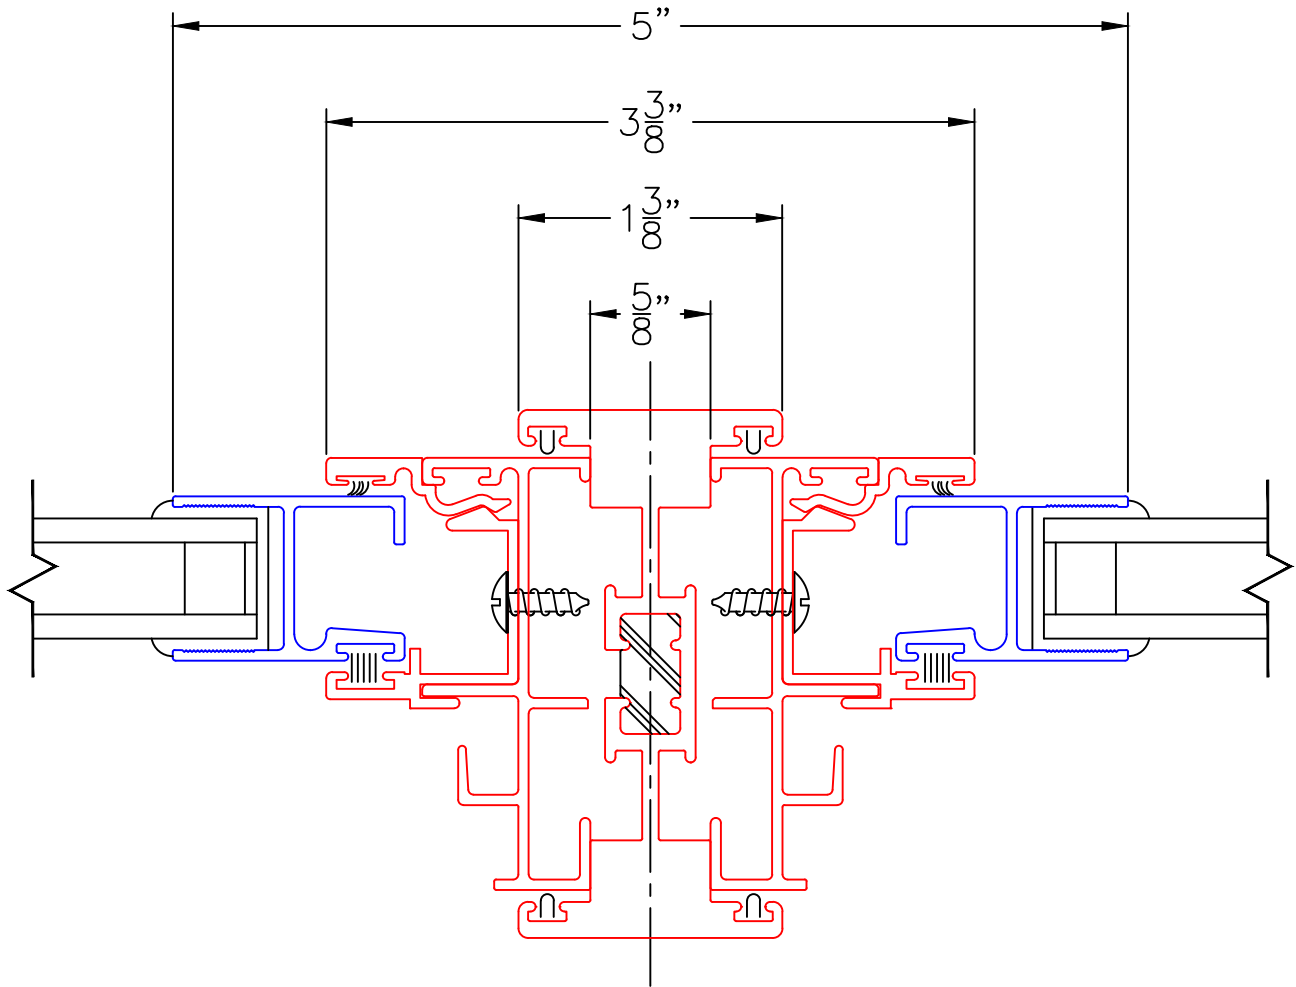

STACKED UNITS  
HORIZONTAL SLIDING WINDOW  
5/8" INSULATED GLAZING

6

NAIL-ON  
PANELIZED  
"O" UNIT JAMB  
(INTEGRAL STACK  
SYSTEM ONLY)

7

MUNTIN BAR  
NOT AVAILABLE  
INTERSECTING

8

BLOCK  
PANELIZED  
"O" UNIT JAMB  
(INTEGRAL STACK  
SYSTEM ONLY)

0 0.5 1  
(USE RULER TO SCALE DIMENSIONS IN INCHES)  
**SCALE: FULL**

STACKED UNITS  
HORIZONTAL SLIDING WINDOW  
5/8" INSULATED GLAZING

9

0-0 JAMB MULLION  
(INTEGRAL STACK  
SYSTEM ONLY)

EXTERIOR

0 0.5 1  
(USE RULER TO SCALE DIMENSIONS IN INCHES)  
**SCALE: FULL**