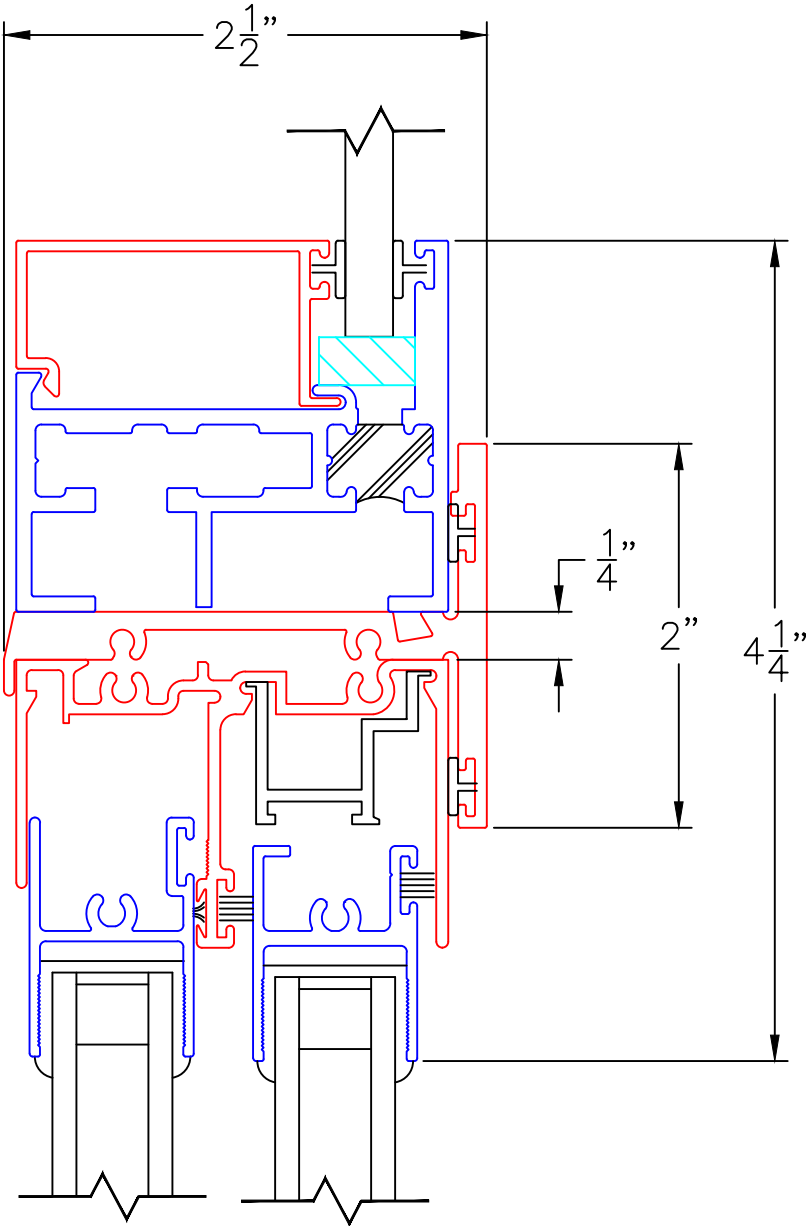

0 0.5 1
(USE RULER TO SCALE DIMENSIONS IN INCHES)
SCALE: FULL

STACKED UNITS
GTF WITH 1/4" SINGLE GLAZING/
HORIZONTAL SLIDING WINDOW WITH
5/8" INSULATED GLAZING

⑩
STACK BAR
O-GTF
XO

EXTERIOR