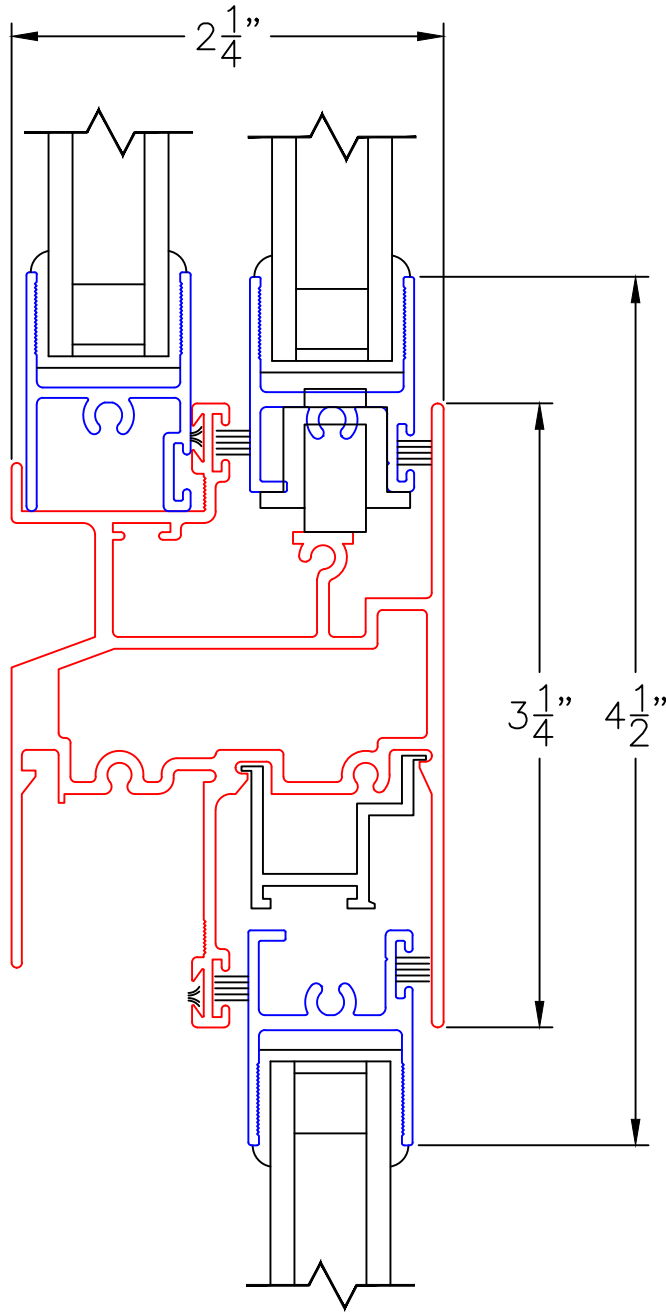

(USE RULER TO SCALE DIMENSIONS IN INCHES)  
**SCALE: 1/4**

STACKED UNITS  
5/8" INSULATED GLAZING  
(1/4" GLAZING SHOWN ON GTF UNITS ONLY)

-GLASS PENETRATION (SLIDING WINDOWS): 7/16"  
-GLASS PENETRATION (GTF WINDOWS): 1/2"  
-EXTERIOR RATED PRODUCTS HAVE WEEP SLOTS ON HORIZONTAL SILLS.

0 0.5 1  
(USE RULER TO SCALE DIMENSIONS IN INCHES)  
**SCALE: FULL**

STACKED UNITS  
HORIZONTAL SLIDING WINDOW  
5/8" INSULATED GLAZING

1

NAIL-ON  
"O"-PANEL  
HEAD

EXTERIOR

0 0.5 1  
(USE RULER TO SCALE DIMENSIONS IN INCHES)  
**SCALE: FULL**

STACKED UNITS  
HORIZONTAL SLIDING WINDOW  
5/8" INSULATED GLAZING

②  
INTEGRAL  
STACK BAR  
O/XO

EXTERIOR

0 0.5 1  
(USE RULER TO SCALE DIMENSIONS IN INCHES)  
**SCALE: FULL**

STACKED UNITS  
HORIZONTAL SLIDING WINDOW  
5/8" INSULATED GLAZING

③  
INTEGRAL  
STACK BAR  
XO/XO  
  
EXTERIOR

0 0.5 1  
(USE RULER TO SCALE DIMENSIONS IN INCHES)  
**SCALE: FULL**

STACKED UNITS  
HORIZONTAL SLIDING WINDOW  
5/8" INSULATED GLAZING

④  
INTEGRAL  
STACK BAR  
X0/0  
  
EXTERIOR