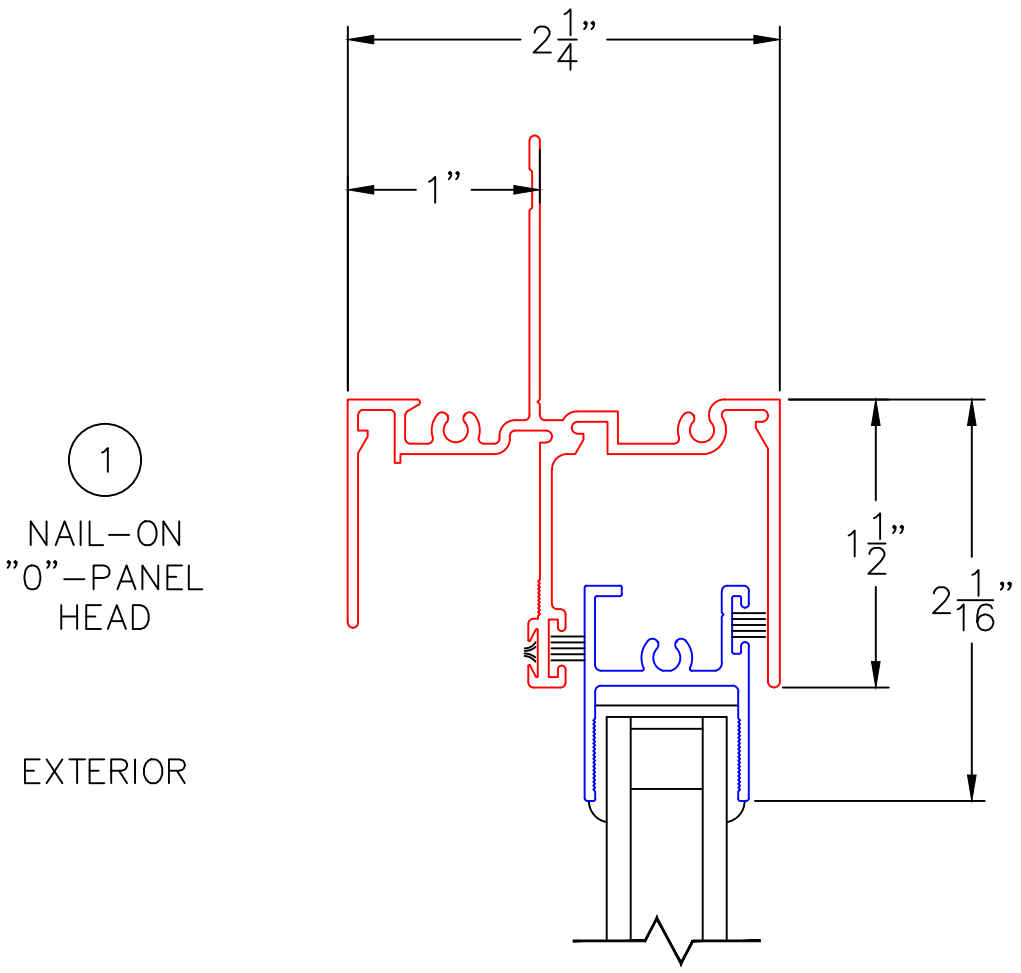

(USE RULER TO SCALE DIMENSIONS IN INCHES)  
**SCALE: 1/4**

STACKED UNITS  
5/8" INSULATED GLAZING  
(1/4" GLAZING SHOWN ON GTF UNITS ONLY)

-GLASS PENETRATION (SLIDING WINDOWS): 7/16"  
-GLASS PENETRATION (GTF WINDOWS): 1/2"  
-EXTERIOR RATED PRODUCTS HAVE WEEP SLOTS ON HORIZONTAL SILLS.

0 0.5 1  
(USE RULER TO SCALE DIMENSIONS IN INCHES)  
**SCALE: FULL**

STACKED UNITS  
HORIZONTAL SLIDING WINDOW  
5/8" INSULATED GLAZING

1

NAIL-ON  
"O"-PANEL  
HEAD

EXTERIOR

0 0.5 1  
(USE RULER TO SCALE DIMENSIONS IN INCHES)  
**SCALE: FULL**