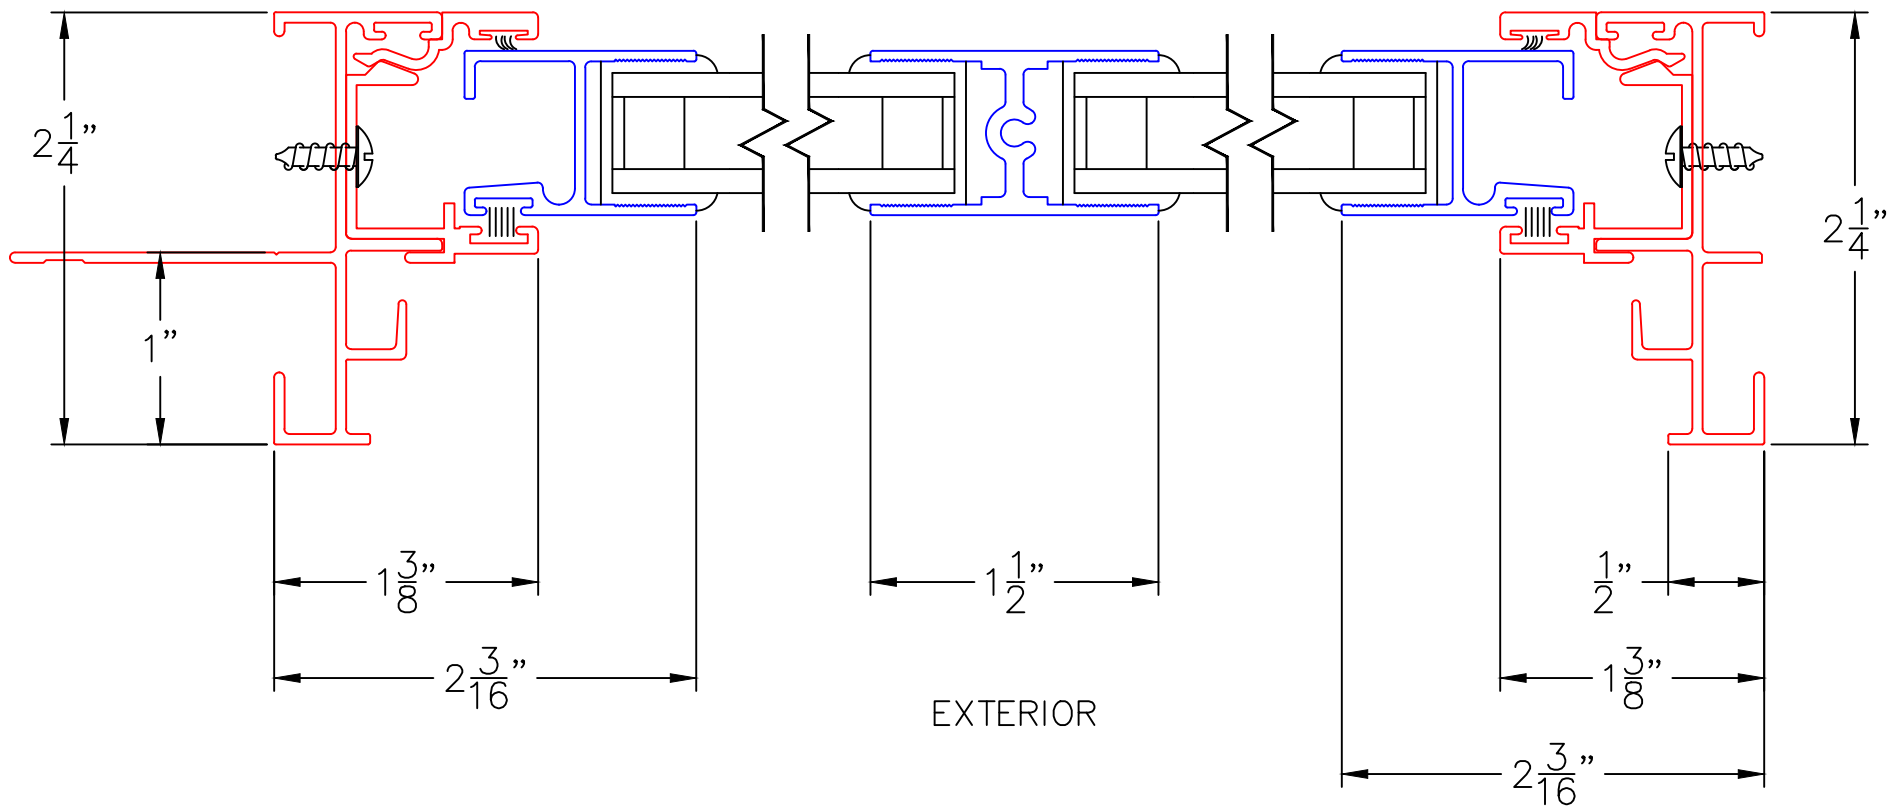

STACKED UNITS  
HORIZONTAL SLIDING WINDOW  
5/8" INSULATED GLAZING

6

NAIL-ON  
PANELIZED  
"O" UNIT JAMB  
(INTEGRAL STACK  
SYSTEM ONLY)

7

MUNTIN BAR  
NOT AVAILABLE  
INTERSECTING

8

BLOCK  
PANELIZED  
"O" UNIT JAMB  
(INTEGRAL STACK  
SYSTEM ONLY)

0 0.5 1  
(USE RULER TO SCALE DIMENSIONS IN INCHES)  
**SCALE: FULL**

STACKED UNITS  
HORIZONTAL SLIDING WINDOW  
5/8" INSULATED GLAZING

9

0-0 JAMB MULLION  
(INTEGRAL STACK  
SYSTEM ONLY)

EXTERIOR

0 0.5 1  
(USE RULER TO SCALE DIMENSIONS IN INCHES)  
**SCALE: FULL**