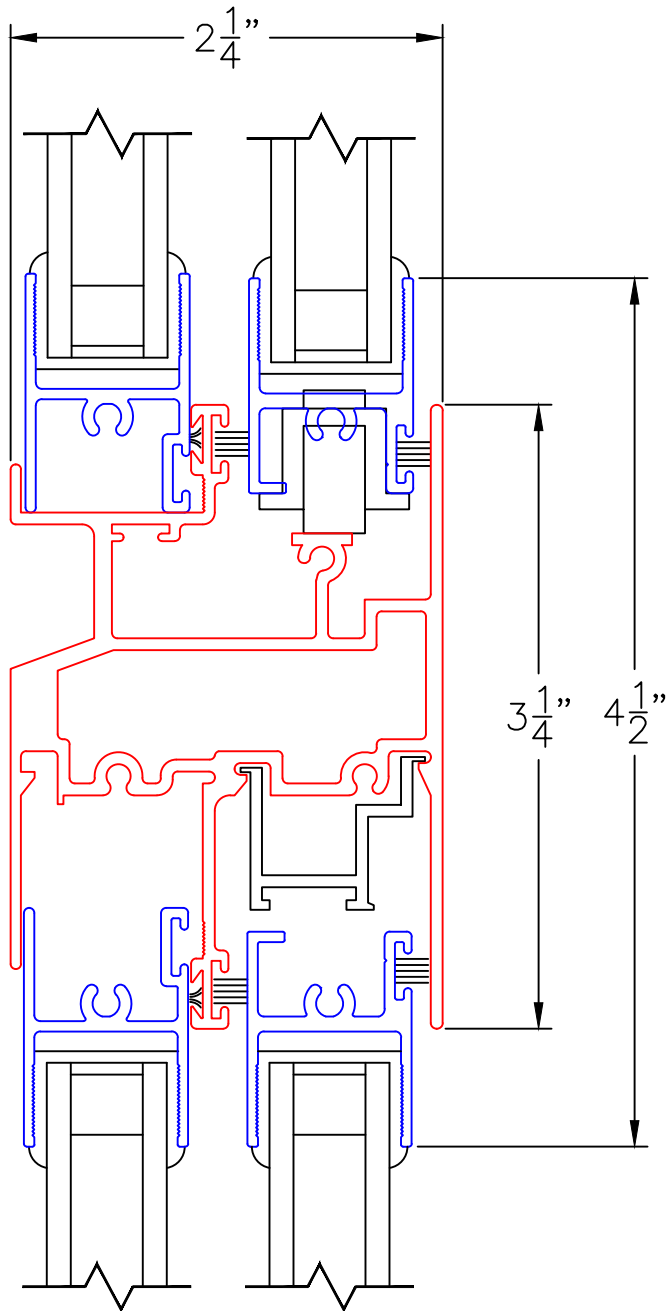

(USE RULER TO SCALE DIMENSIONS IN INCHES)  
**SCALE: 1/4**

STACKED UNITS  
5/8" INSULATED GLAZING  
(1/4" GLAZING SHOWN ON GTF UNITS ONLY)

-GLASS PENETRATION (SLIDING WINDOWS): 7/16"  
-GLASS PENETRATION (GTF WINDOWS): 1/2"  
-EXTERIOR RATED PRODUCTS HAVE WEEP SLOTS ON HORIZONTAL SILLS.

0 0.5 1  
(USE RULER TO SCALE DIMENSIONS IN INCHES)  
**SCALE: FULL**

STACKED UNITS  
HORIZONTAL SLIDING WINDOW  
5/8" INSULATED GLAZING

1

NAIL-ON  
"O"-PANEL  
HEAD

EXTERIOR

0 0.5 1  
(USE RULER TO SCALE DIMENSIONS IN INCHES)  
**SCALE: FULL**

STACKED UNITS  
HORIZONTAL SLIDING WINDOW  
5/8" INSULATED GLAZING

②  
INTEGRAL  
STACK BAR  
O/XO

EXTERIOR

0 0.5 1  
(USE RULER TO SCALE DIMENSIONS IN INCHES)  
**SCALE: FULL**

STACKED UNITS  
HORIZONTAL SLIDING WINDOW  
5/8" INSULATED GLAZING

③  
INTEGRAL  
STACK BAR  
XO/XO  
  
EXTERIOR

0 0.5 1  
(USE RULER TO SCALE DIMENSIONS IN INCHES)  
**SCALE: FULL**

STACKED UNITS  
HORIZONTAL SLIDING WINDOW  
5/8" INSULATED GLAZING

④  
INTEGRAL  
STACK BAR  
X0/0  
  
EXTERIOR