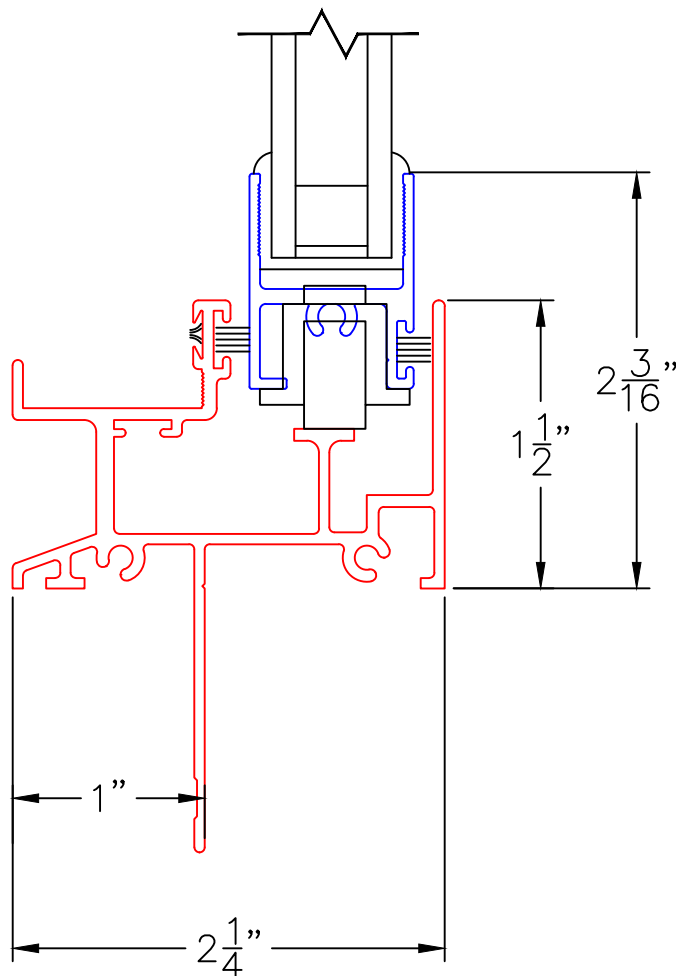

③  
INTEGRAL  
STACK BAR  
XO/XO  
  
EXTERIOR

0 0.5 1  
(USE RULER TO SCALE DIMENSIONS IN INCHES)  
**SCALE: FULL**

STACKED UNITS  
HORIZONTAL SLIDING WINDOW  
5/8" INSULATED GLAZING

④  
INTEGRAL  
STACK BAR  
X0/0  
  
EXTERIOR

0 0.5 1  
(USE RULER TO SCALE DIMENSIONS IN INCHES)  
**SCALE: FULL**

STACKED UNITS  
HORIZONTAL SLIDING WINDOW  
5/8" INSULATED GLAZING

5  
NAIL-ON  
"0"-PANEL  
SILL

EXTERIOR

0 0.5 1  
(USE RULER TO SCALE DIMENSIONS IN INCHES)  
**SCALE: FULL**