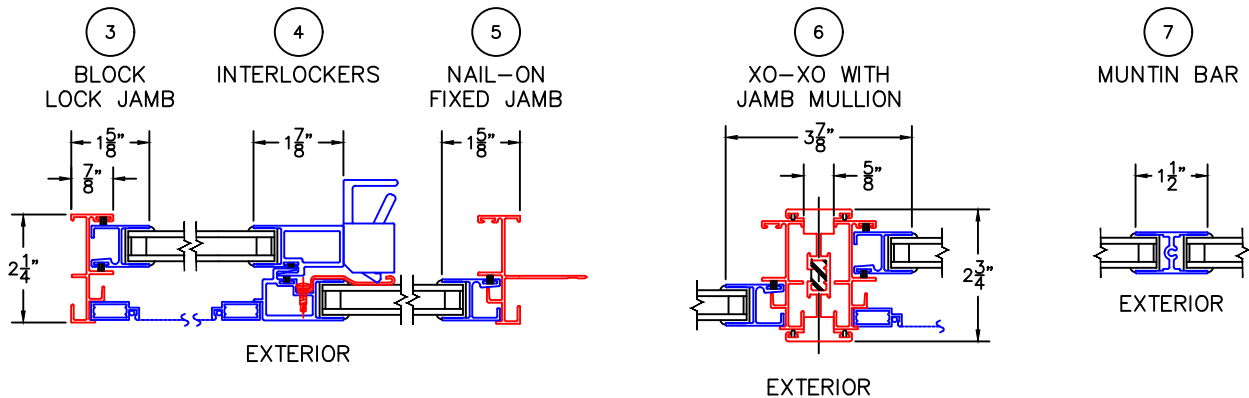

(USE RULER TO SCALE DIMENSIONS IN INCHES)

SCALE: 1/4

## HORIZONTAL SLIDING WINDOW DETAILS 5/8" INSULATED GLAZING

-GLASS PENETRATION: 7/16"  
-EXTERIOR RATED PRODUCTS HAVE WEEP SLOTS ON HORIZONTAL SILLS.

0 0.5 1  
(USE RULER TO SCALE DIMENSIONS IN INCHES)  
**SCALE: FULL**

SLIDING WINDOW DETAILS  
5/8" INSULATED GLAZING

①  
BLOCK  
HEAD & JAMBS  
SIMILAR

EXTERIOR

②  
BLOCK SILL

0 0.5 1  
(USE RULER TO SCALE DIMENSIONS IN INCHES)  
**SCALE: FULL**

SLIDING WINDOW DETAILS  
5/8" INSULATED GLAZING