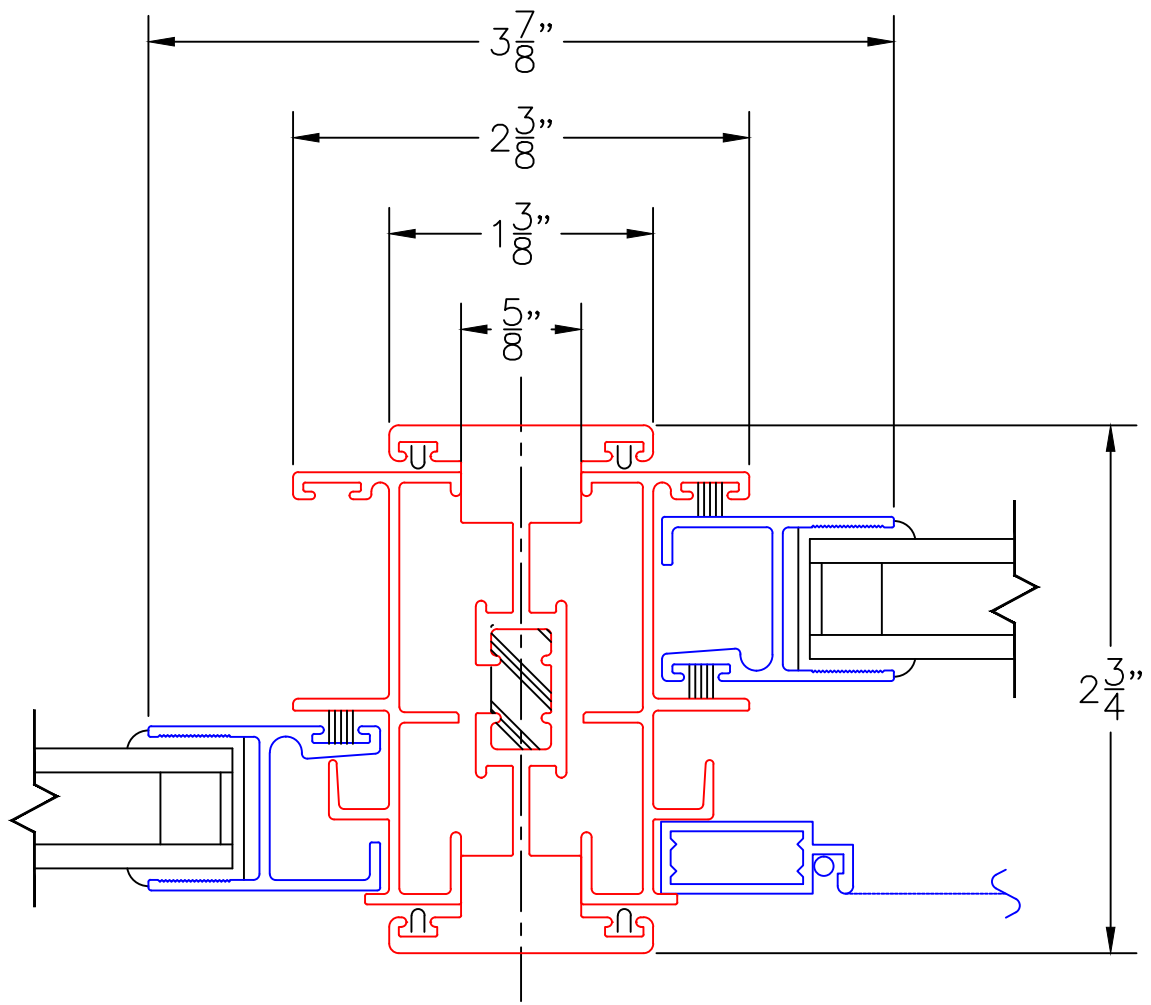

0 0.5 1  
(USE RULER TO SCALE DIMENSIONS IN INCHES)  
**SCALE: FULL**

SLIDING WINDOW DETAILS  
5/8" INSULATED GLAZING

EXTERIOR

2C

BLOCK SILL  
WITH NAIL-ON  
SUB SILL

0 0.5 1  
(USE RULER TO SCALE DIMENSIONS IN INCHES)  
**SCALE: FULL**

## SLIDING WINDOW DETAILS 5/8" INSULATED GLAZING

3

BLOCK  
LOCK JAMB

4

INTERLOCKERS

5

NAIL-ON  
FIXED JAMB

EXTERIOR

0 0.5 1  
(USE RULER TO SCALE DIMENSIONS IN INCHES)  
**SCALE: FULL**

SLIDING WINDOW DETAILS  
5/8" INSULATED GLAZING

6

XO-XO WITH  
JAMB MULLION

EXTERIOR

0 0.5 1  
(USE RULER TO SCALE DIMENSIONS IN INCHES)  
**SCALE: FULL**