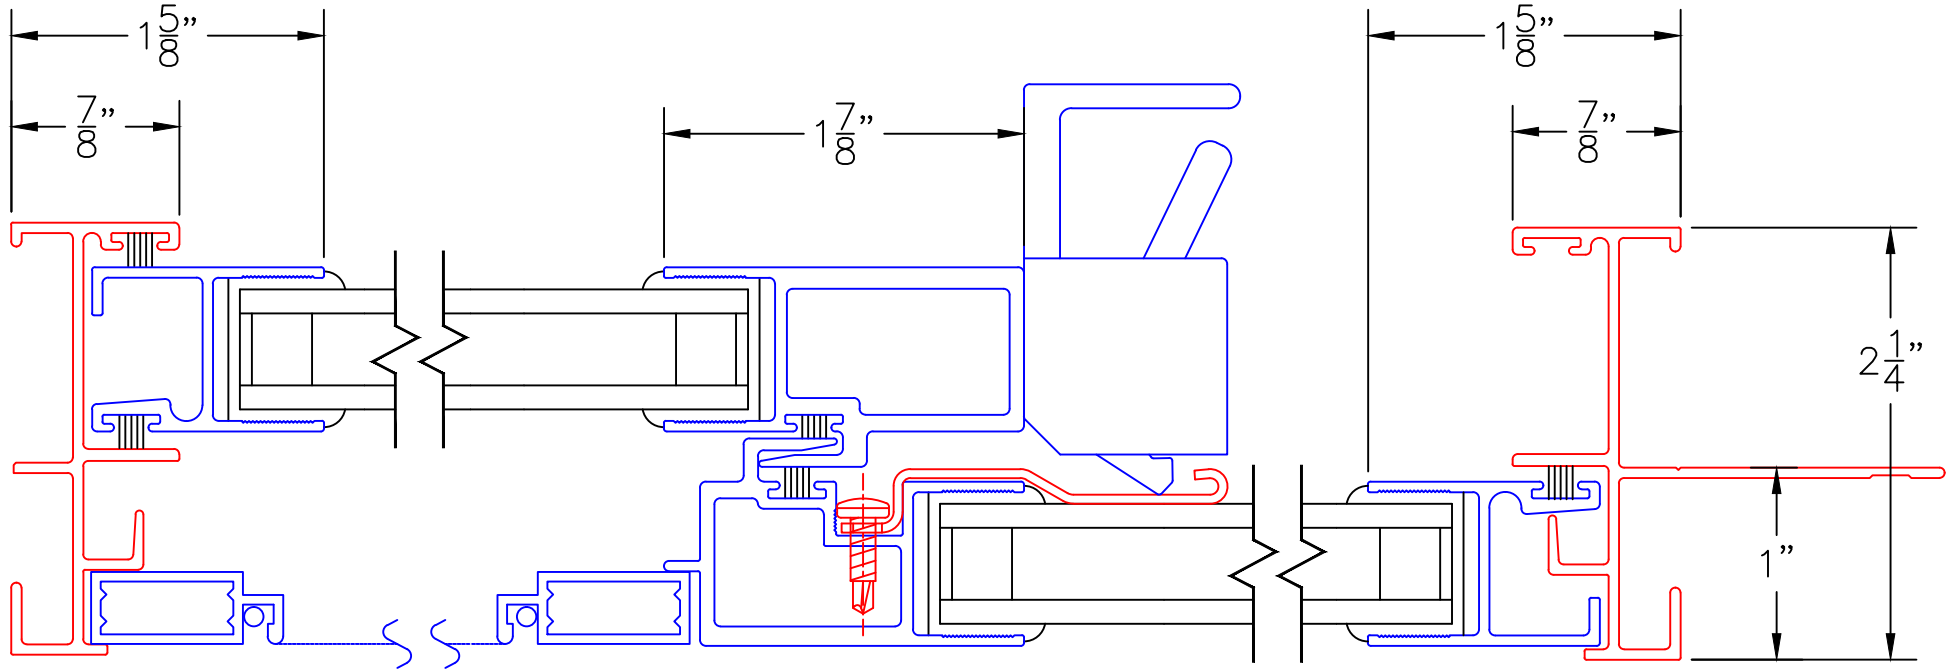

## SLIDING WINDOW DETAILS 5/8" INSULATED GLAZING

3

BLOCK  
LOCK JAMB

4

INTERLOCKERS

5

NAIL-ON  
FIXED JAMB

EXTERIOR

0 0.5 1  
(USE RULER TO SCALE DIMENSIONS IN INCHES)  
**SCALE: FULL**

SLIDING WINDOW DETAILS  
5/8" INSULATED GLAZING

6

XO-XO WITH  
JAMB MULLION

EXTERIOR

0 0.5 1  
(USE RULER TO SCALE DIMENSIONS IN INCHES)  
**SCALE: FULL**