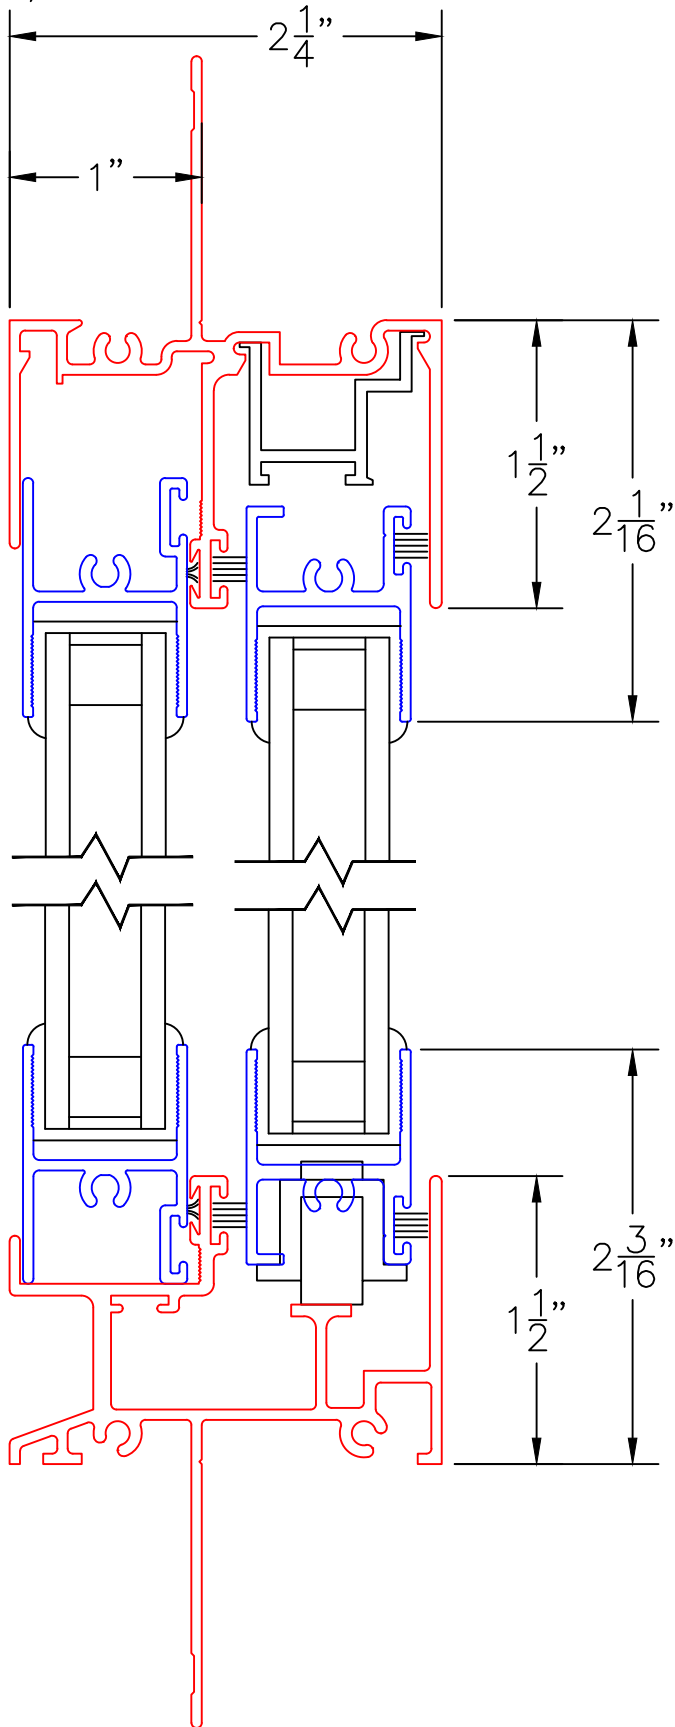

(USE RULER TO SCALE DIMENSIONS IN INCHES)

SCALE: 1/4

## HORIZONTAL SLIDING WINDOW DETAILS 5/8" INSULATED GLAZING

-GLASS PENETRATION: 7/16"  
-EXTERIOR RATED PRODUCTS HAVE WEEP SLOTS ON HORIZONTAL SILLS.

0 0.5 1  
(USE RULER TO SCALE DIMENSIONS IN INCHES)  
**SCALE: FULL**

SLIDING WINDOW DETAILS  
5/8" INSULATED GLAZING

①  
BLOCK  
HEAD & JAMBS  
SIMILAR

EXTERIOR

②  
BLOCK SILL

0 0.5 1  
(USE RULER TO SCALE DIMENSIONS IN INCHES)  
**SCALE: FULL**

SLIDING WINDOW DETAILS  
5/8" INSULATED GLAZING

①  
NAIL-ON  
HEAD

EXTERIOR

②  
NAIL-ON  
SILL

0 0.5 1  
(USE RULER TO SCALE DIMENSIONS IN INCHES)  
**SCALE: FULL**

SLIDING WINDOW DETAILS  
5/8" INSULATED GLAZING

EXTERIOR

(2B)  
BLOCK SILL  
W/ BLOCK  
SUB SILL