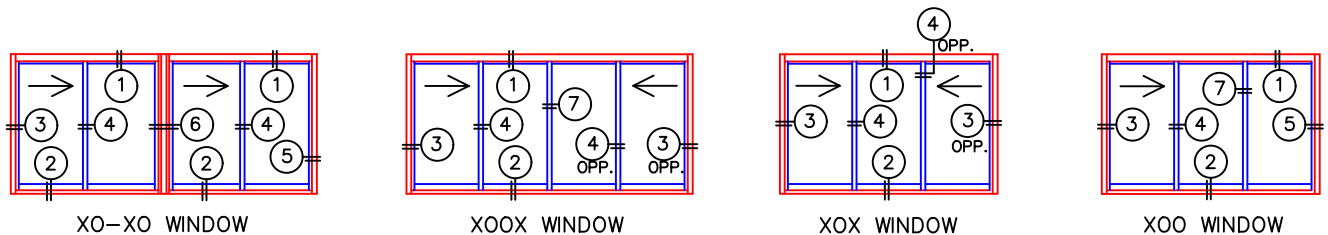

(USE RULER TO SCALE DIMENSIONS IN INCHES)

SCALE: 1/4

## HORIZONTAL SLIDING WINDOW DETAILS 5/8" INSULATED GLAZING

-GLASS PENETRATION: 7/16"  
-EXTERIOR RATED PRODUCTS HAVE WEEP SLOTS ON HORIZONTAL SILLS.

0 0.5 1  
(USE RULER TO SCALE DIMENSIONS IN INCHES)  
**SCALE: FULL**

SLIDING WINDOW DETAILS  
5/8" INSULATED GLAZING

①  
BLOCK  
HEAD & JAMBS  
SIMILAR

EXTERIOR

②  
BLOCK SILL

0 0.5 1  
(USE RULER TO SCALE DIMENSIONS IN INCHES)  
**SCALE: FULL**

SLIDING WINDOW DETAILS  
5/8" INSULATED GLAZING