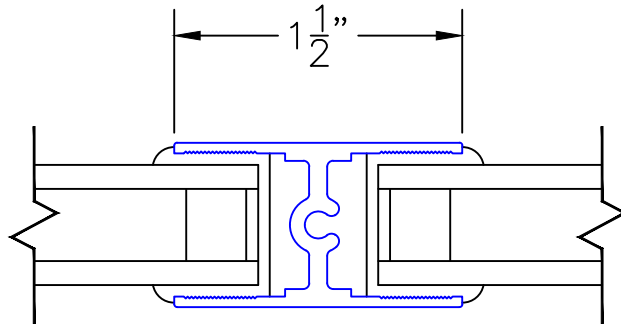

0 0.5 1
(USE RULER TO SCALE DIMENSIONS IN INCHES)
SCALE: FULL

SLIDING WINDOW DETAILS
5/8" INSULATED GLAZING

7

MUNTIN BAR

EXTERIOR