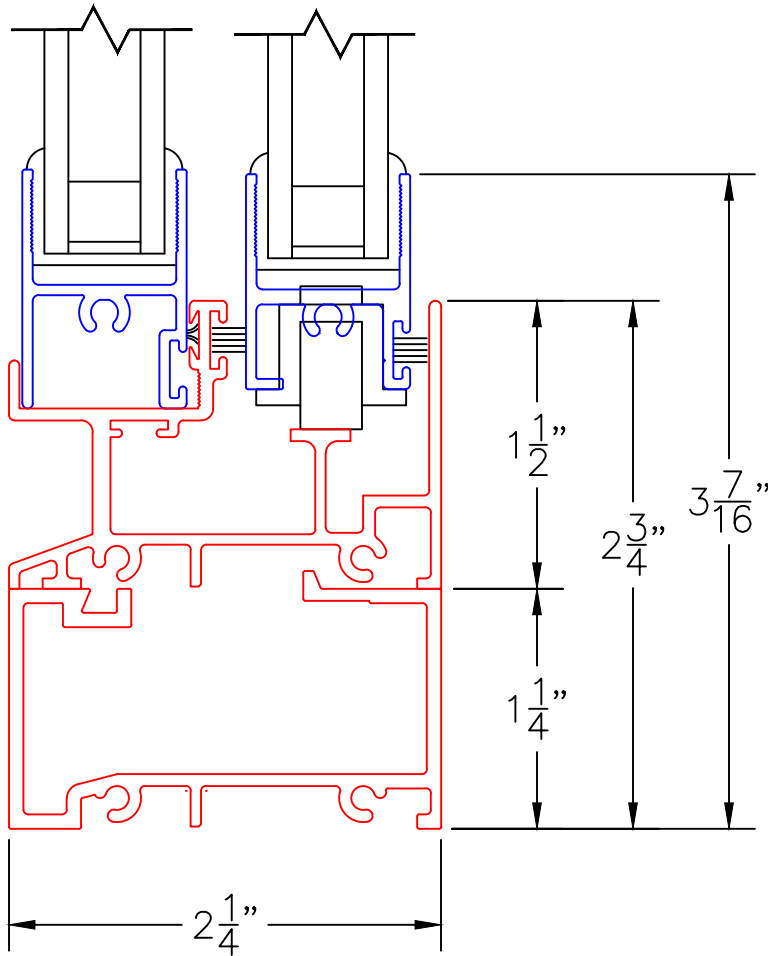

SLIDING WINDOW DETAILS  
5/8" INSULATED GLAZING

①  
BLOCK  
HEAD & JAMBS  
SIMILAR

EXTERIOR

②  
BLOCK SILL

0 0.5 1  
(USE RULER TO SCALE DIMENSIONS IN INCHES)  
**SCALE: FULL**

SLIDING WINDOW DETAILS  
5/8" INSULATED GLAZING

①  
NAIL-ON  
HEAD

EXTERIOR

②  
NAIL-ON  
SILL

0 0.5 1  
(USE RULER TO SCALE DIMENSIONS IN INCHES)  
**SCALE: FULL**

SLIDING WINDOW DETAILS  
5/8" INSULATED GLAZING

EXTERIOR

(2B)  
BLOCK SILL  
W/ BLOCK  
SUB SILL

0 0.5 1  
(USE RULER TO SCALE DIMENSIONS IN INCHES)  
**SCALE: FULL**

SLIDING WINDOW DETAILS  
5/8" INSULATED GLAZING

EXTERIOR

2C

BLOCK SILL  
WITH NAIL-ON  
SUB SILL

0 0.5 1  
(USE RULER TO SCALE DIMENSIONS IN INCHES)  
**SCALE: FULL**

## SLIDING WINDOW DETAILS 5/8" INSULATED GLAZING

3

BLOCK  
LOCK JAMB

4

INTERLOCKERS

5

NAIL-ON  
FIXED JAMB

EXTERIOR