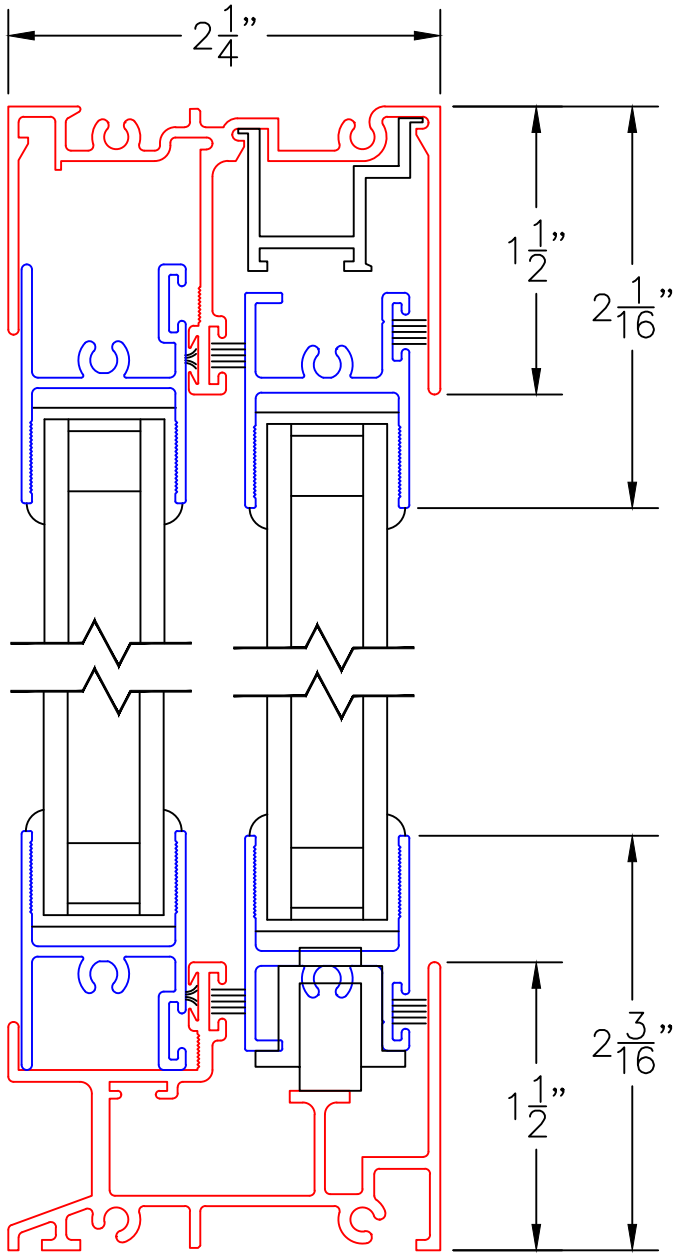

(USE RULER TO SCALE DIMENSIONS IN INCHES)

SCALE: 1/4

## HORIZONTAL SLIDING WINDOW DETAILS 5/8" INSULATED GLAZING

-GLASS PENETRATION: 7/16"  
-EXTERIOR RATED PRODUCTS HAVE WEEP SLOTS ON HORIZONTAL SILLS.

0 0.5 1  
(USE RULER TO SCALE DIMENSIONS IN INCHES)  
**SCALE: FULL**

SLIDING WINDOW DETAILS  
5/8" INSULATED GLAZING

①  
BLOCK  
HEAD & JAMBS  
SIMILAR

EXTERIOR

②  
BLOCK SILL

0 0.5 1  
(USE RULER TO SCALE DIMENSIONS IN INCHES)  
**SCALE: FULL**

SLIDING WINDOW DETAILS  
5/8" INSULATED GLAZING

①  
NAIL-ON  
HEAD

EXTERIOR

②  
NAIL-ON  
SILL

0 0.5 1  
(USE RULER TO SCALE DIMENSIONS IN INCHES)  
**SCALE: FULL**

SLIDING WINDOW DETAILS  
5/8" INSULATED GLAZING

EXTERIOR

(2B)  
BLOCK SILL  
W/ BLOCK  
SUB SILL