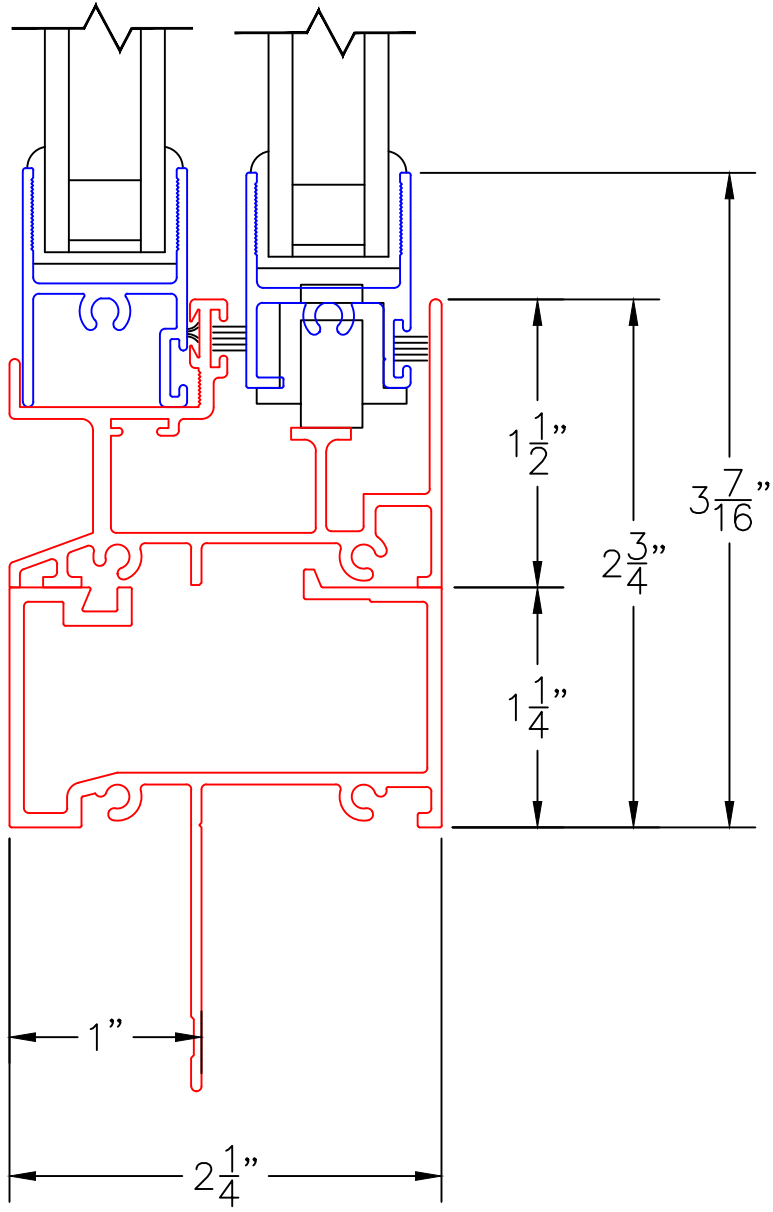

(USE RULER TO SCALE DIMENSIONS IN INCHES)

SCALE: 1/4

SLIDING WINDOW DETAILS  
5/8" INSULATED GLAZING

①  
BLOCK  
HEAD & JAMBS  
SIMILAR

EXTERIOR

②  
BLOCK SILL

0 0.5 1  
(USE RULER TO SCALE DIMENSIONS IN INCHES)  
**SCALE: FULL**

SLIDING WINDOW DETAILS  
5/8" INSULATED GLAZING

①  
NAIL-ON  
HEAD

EXTERIOR

②  
NAIL-ON  
SILL

0 0.5 1  
(USE RULER TO SCALE DIMENSIONS IN INCHES)  
**SCALE: FULL**

SLIDING WINDOW DETAILS  
5/8" INSULATED GLAZING

EXTERIOR

(2B)  
BLOCK SILL  
W/ BLOCK  
SUB SILL

0 0.5 1  
(USE RULER TO SCALE DIMENSIONS IN INCHES)  
**SCALE: FULL**

SLIDING WINDOW DETAILS  
5/8" INSULATED GLAZING

EXTERIOR

2C

BLOCK SILL  
WITH NAIL-ON  
SUB SILL

0 0.5 1  
(USE RULER TO SCALE DIMENSIONS IN INCHES)  
**SCALE: FULL**