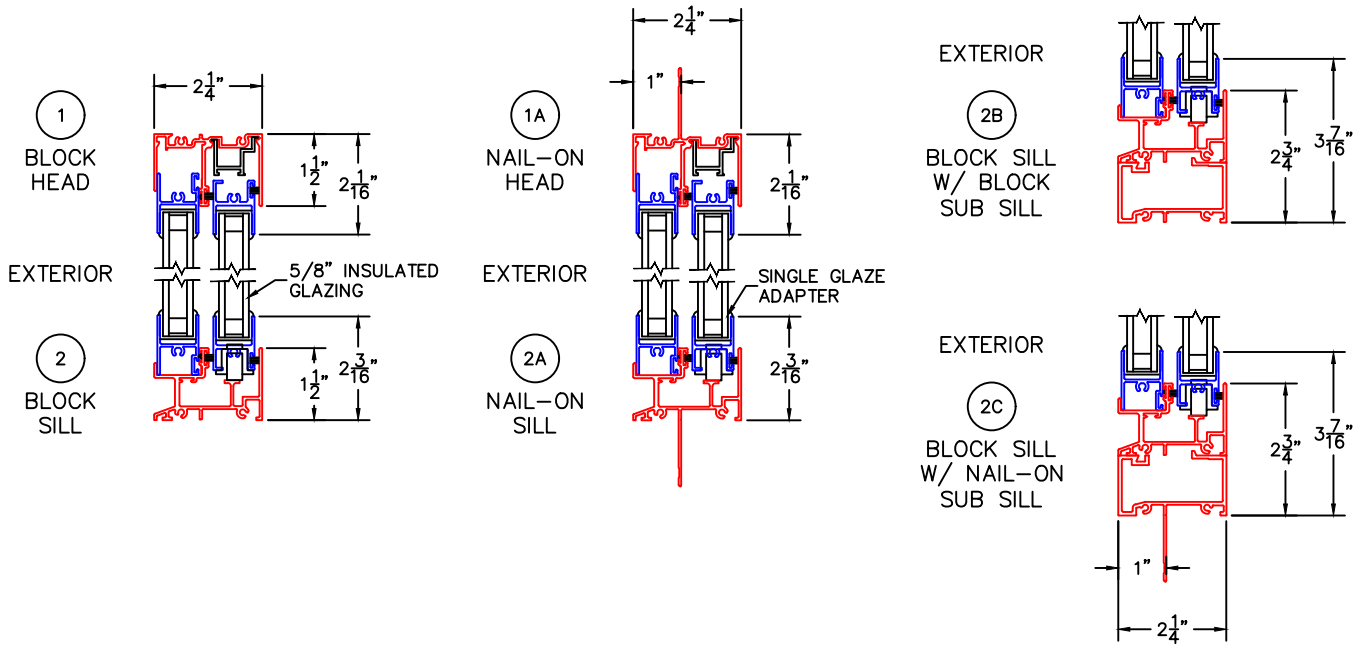

(USE RULER TO SCALE DIMENSIONS IN INCHES)

SCALE: 1/4

## HORIZONTAL SLIDING WINDOW DETAILS 5/8" INSULATED GLAZING

-GLASS PENETRATION: 7/16"  
-EXTERIOR RATED PRODUCTS HAVE WEEP SLOTS ON HORIZONTAL SILLS.

0 0.5 1  
(USE RULER TO SCALE DIMENSIONS IN INCHES)  
**SCALE: FULL**

SLIDING WINDOW DETAILS  
5/8" INSULATED GLAZING

①  
BLOCK  
HEAD & JAMBS  
SIMILAR

EXTERIOR

②  
BLOCK SILL

0 0.5 1  
(USE RULER TO SCALE DIMENSIONS IN INCHES)  
**SCALE: FULL**

SLIDING WINDOW DETAILS  
5/8" INSULATED GLAZING